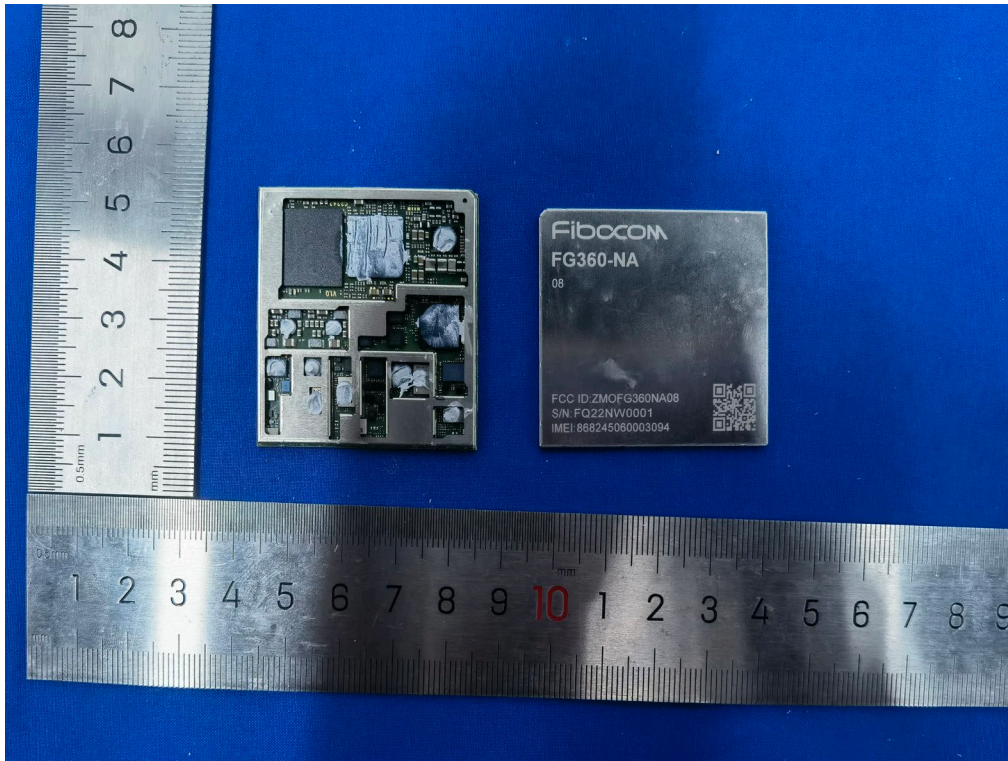

1 Photographs - EUT Constructional Details

Model No.: FG360-NA(Normal memory)

FCC ID: ZMOFG360NA08

Model No.: FG360-NA(Kingston memory)

FCC ID: ZMOFG360NA08

Model No.: FG360-NA(Micron memory)

FCC ID: ZMOFG360NA08