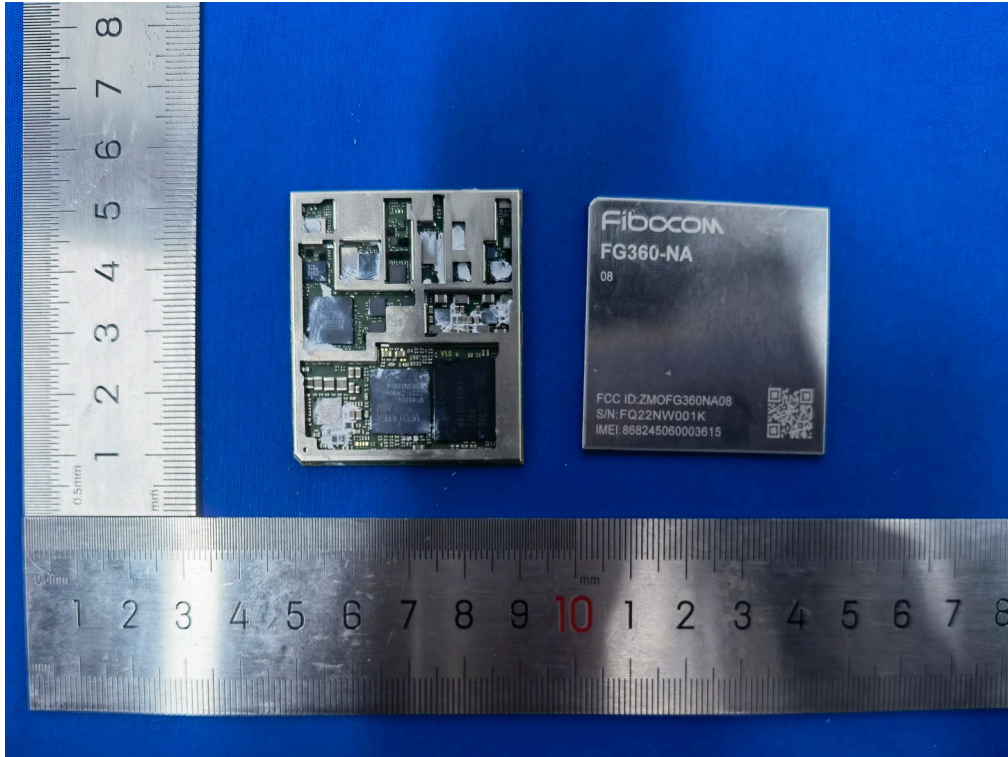

1 Photographs - EUT Constructional Details

Model No.: FG360-NA(Normal memory)

FCC ID: ZMOFG360NA08

Model No.: FG360-NA(Kingston memory)

FCC ID: ZMOFG360NA08

Model No.: FG360-NA(Micron memory)

FCC ID: ZMOFG360NA08