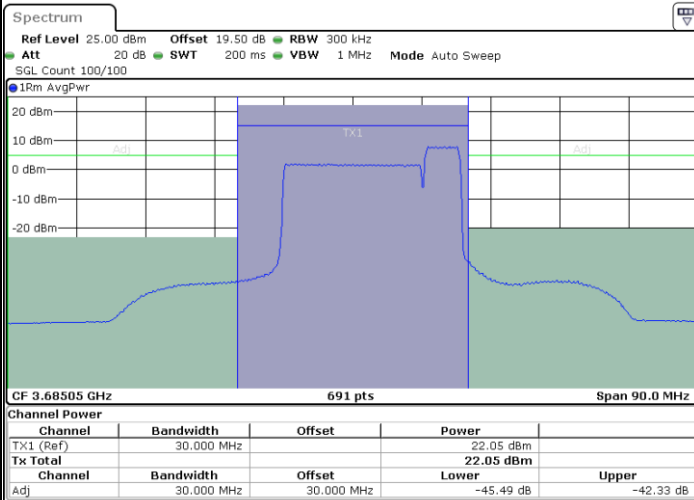

Highest Channel / 1RB0 and 1RB24

Highest Channel / 1RB99 and 1RB0

Date: 17.AUG.2024 19:33:46

Date: 17.AUG.2024 19:34:42

Highest Channel / FullRB

N/A

Date: 17.AUG.2024 19:29:06

LTE Band 48C / 20MHz+10MHz