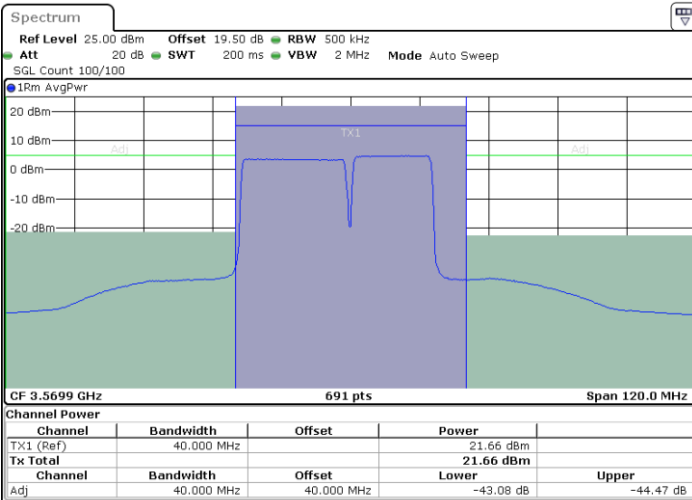

Date: 17.AUG.2024 20:13:26

LTE Band 48C / 20MHz+10MHz

QPSK

Highest Channel / 1RB0 and 1RB49

Highest Channel / 1RB99 and 1RB0

Date: 17.AUG.2024 20:56:13

Date: 17.AUG.2024 20:57:08

Highest Channel / FullRB

N/A

Date: 17.AUG.2024 20:51:35

LTE Band 48C / 20MHz+15MHz

QPSK

Lowest Channel / 1RB0 and 1RB74

Lowest Channel / 1RB99 and 1RB0

Date: 17.AUG.2024 22:26:14

Date: 17.AUG.2024 22:27:10

Lowest Channel / FullIRB

N/A

Date: 17.AUG.2024 22:21:33

LTE Band 48C / 20MHz+15MHz

QPSK

Middle Channel / 1RB0 and 1RB74

Middle Channel / 1RB99 and 1RB0

Date: 17.AUG.2024 21:53:18

Date: 17.AUG.2024 21:54:14

Middle Channel / FullIRB

N/A

Date: 17.AUG.2024 21:48:37

LTE Band 48C / 20MHz+15MHz

QPSK

Highest Channel / 1RB0 and 1RB74

Highest Channel / 1RB99 and 1RB0