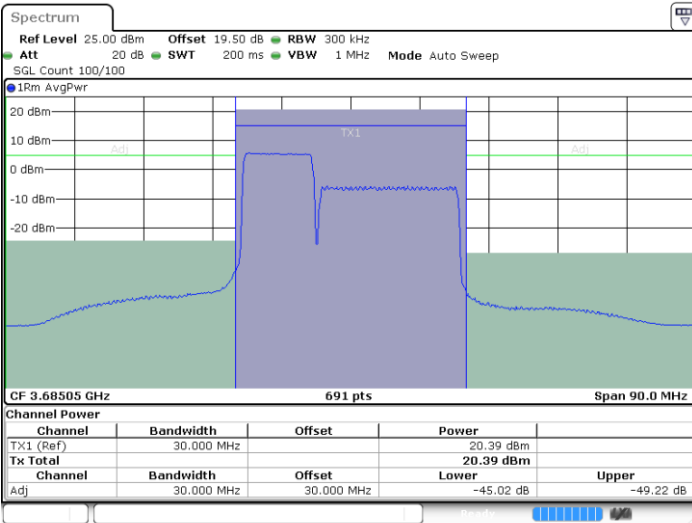

LTE Band 48C / 10MHz+20MHz

QPSK

Highest Channel / 1RB0 and 1RB99

Highest Channel / 1RB49 and 1RB0

Date: 16 AUG 2024 23:33:31

Date: 16 AUG 2024 23:34:27

Highest Channel / FullRB

N/A

Date: 16 AUG 2024 23:28:53

LTE Band 48C / 15MHz+20MHz

QPSK

Lowest Channel / 1RB0 and 1RB99

Lowest Channel / 1RB74 and 1RB0

Date: 17.AUG.2024 01:58:21

Date: 17.AUG.2024 01:59:17

Lowest Channel / FullIRB