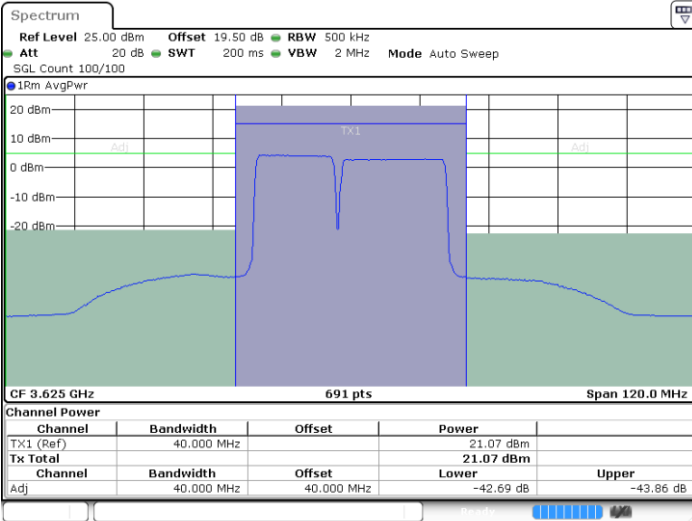

N/A

Date: 17.AUG.2024 01:53:41

LTE Band 48C / 15MHz+20MHz

QPSK

Middle Channel / 1RB0 and 1RB9

Middle Channel / 1RB74 and 1RB0

Date: 17.AUG.2024 01:34:05

Date: 17.AUG.2024 01:35:00

Middle Channel / FullRB

N/A

Date: 17.AUG.2024 01:29:26

LTE Band 48C / 15MHz+20MHz

QPSK

Highest Channel / 1RB0 and 1RB99

Highest Channel / 1RB74 and 1RB0

Date: 17 AUG 2024 02:24:32