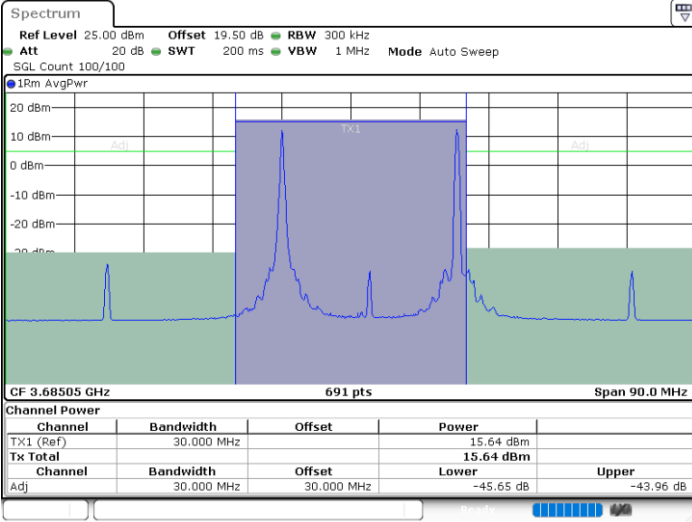

Middle Channel / FullIRB

N/A

Date: 17.AUG.2024 18:25:22

LTE Band 48C / 20MHz+5MHz

16QAM

Highest Channel / 1RB0 and 1RB24

Highest Channel / 1RB99 and 1RB0

Date: 17.AUG.2024 19:32:51

Date: 17.AUG.2024 19:35:36

Highest Channel / FullRB

N/A

Date: 17.AUG.2024 19:30:01

LTE Band 48C / 20MHz+10MHz

16QAM

Lowest Channel / 1RB0 and 1RB49

Lowest Channel / 1RB99 and 1RB0