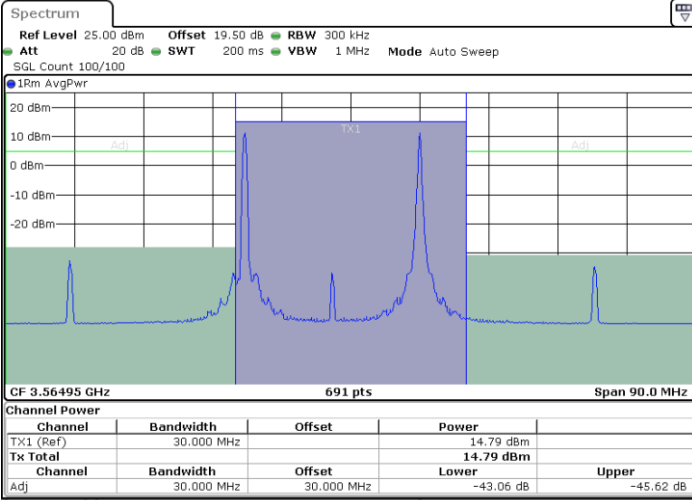

QPSK

Highest Channel / 1RB0 and 1RB99

Highest Channel / 1RB99 and 1RB0

Date: 18.AUG.2024 00:17:03

Date: 18.AUG.2024 00:17:53

Highest Channel / FullRB

N/A

Date: 18.AUG.2024 00:12:54

LTE Band 48C / 5MHz+20MHz

16QAM

Lowest Channel / 1RB0 and 1RB99

Lowest Channel / 1RB24 and 1RB0

Date: 16 AUG 2024 21:05:24

Date: 16.AUG 2024 21:08:11

Lowest Channel / FullIRB

N/A