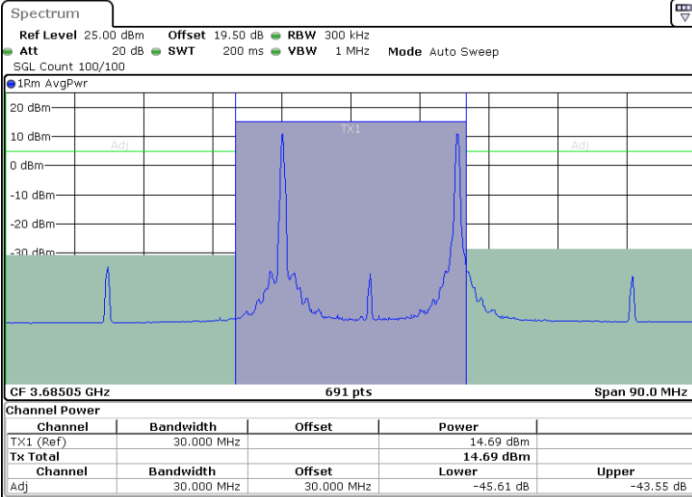

N/A

Date: 16 AUG 2024 20:35:00

LTE Band 48C / 5MHz+20MHz

16QAM

Highest Channel / 1RB0 and 1RB99

Highest Channel / 1RB24 and 1RB0

Date: 16 AUG 2024 21:34:50

Date: 16 AUG 2024 21:37:37

Highest Channel / FullRB

N/A

Date: 16 AUG 2024 21:32:02

LTE Band 48C / 10MHz+20MHz

16QAM

Lowest Channel / 1RB0 and 1RB99

Lowest Channel / 1RB49 and 1RB0

Date: 16 AUG 2024 23:08:06