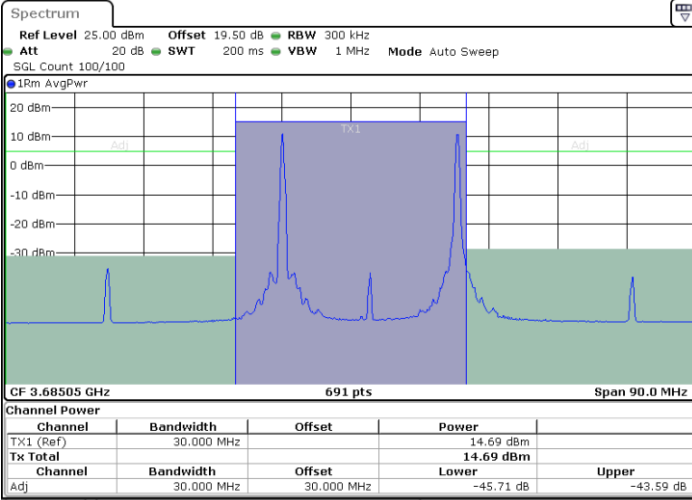

Lowest Channel / 1RB24 and 1RB0

Date: 16 AUG 2024 21:04:29

Date: 16 AUG 2024 21:09:07

Lowest Channel / FullIRB

N/A

Date: 16 AUG 2024 21:03:32

LTE Band 48C / 5MHz+20MHz

64QAM

Middle Channel / 1RB0 and 1RB9

Middle Channel / 1RB24 and 1RB0

Date: 16 AUG 2024 20:36:53

Date: 16.AUG 2024 20:41:31

Middle Channel / FullIRB

N/A

Date: 16 AUG 2024 20:35:56

LTE Band 48C / 5MHz+20MHz

64QAM

Highest Channel / 1RB0 and 1RB99

Highest Channel / 1RB24 and 1RB0

Date: 16 AUG 2024 21:33:55

Date: 16 AUG 2024 21:38:33

Highest Channel / FullRB

N/A

Date: 16 AUG 2024 21:32:58