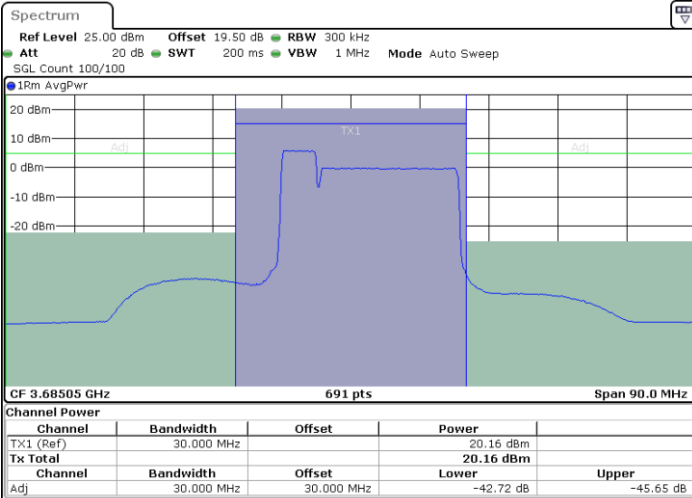

N/A

Date: 16 AUG 2024 20:35:00

LTE Band 48C / 5MHz+20MHz

16QAM

Highest Channel / 1RB0 and 1RB99

Highest Channel / 1RB24 and 1RB0

Date: 16 AUG 2024 21:34:50

Date: 16 AUG 2024 21:37:37

Highest Channel / FullRB

N/A

Date: 16 AUG 2024 21:32:02

LTE Band 48C / 10MHz+20MHz

16QAM

Lowest Channel / 1RB0 and 1RB99

Lowest Channel / 1RB49 and 1RB0

Date: 16 AUG 2024 23:08:06