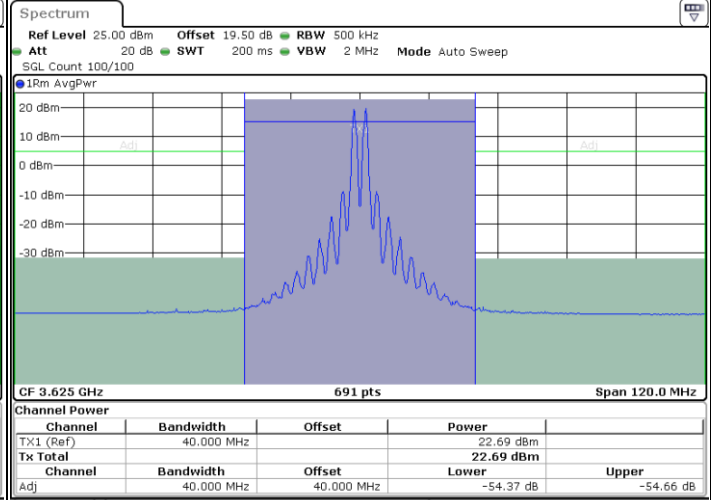

N/A

Date: 17.AUG.2024 22:45:55

LTE Band 48C / 20MHz+20MHz

16QAM

Lowest Channel / 1RB0 and 1RB99

Lowest Channel / 1RB99 and 1RB0

Date: 17.AUG.2024 23:52:16

Date: 17.AUG.2024 23:54:47

Lowest Channel / FullIRB

N/A

Date: 17.AUG.2024 23:49:46

LTE Band 48C / 20MHz+20MHz

16QAM

MiddleChannel / 1RB0 and 1RB99

Middle Channel / 1RB99 and 1RB0

Date: 17.AUG.2024 23:20:30

Date: 17.AUG.2024 23:23:02

Middle Channel / FullIRB

N/A

Date: 17.AUG.2024 23:17:58

LTE Band 48C / 20MHz+20MHz

16QAM

Highest Channel / 1RB0 and 1RB99

Highest Channel / 1RB99 and 1RB0

Date: 18.AUG.2024 00:16:14

Date: 18.AUG.2024 00:18:43

Highest Channel / FullRB

N/A

Date: 18.AUG.2024 00:13:43

LTE Band 48C / 5MHz+20MHz

64QAM

Lowest Channel / 1RB0 and 1RB99