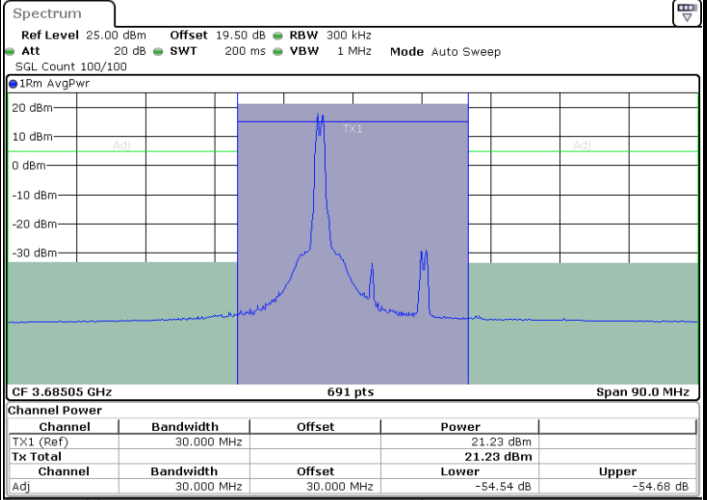

LTE Band 48C / 5MHz+20MHz

64QAM

Highest Channel / 1RB0 and 1RB99

Highest Channel / 1RB24 and 1RB0

Date: 16 AUG 2024 21:33:55

Date: 16 AUG 2024 21:38:33