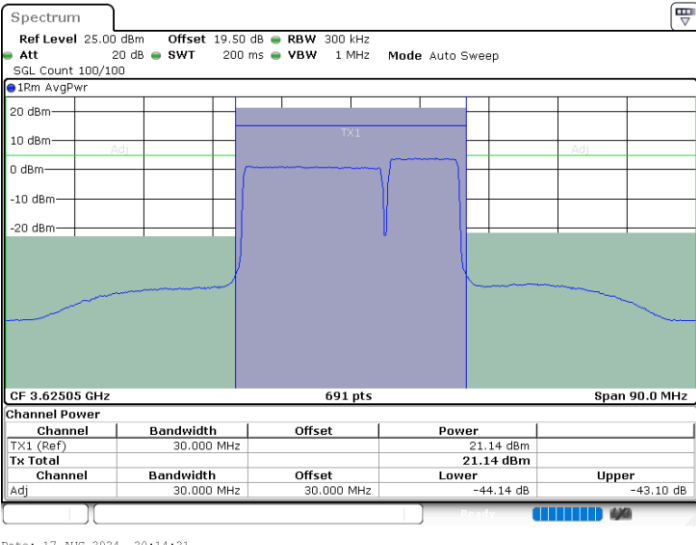

Date: 17.AUG.2024 20:39:02

Date: 17.AUG.2024 20:41:52

Lowest Channel / FullIRB

N/A

Date: 17.AUG.2024 20:36:15

LTE Band 48C / 20MHz+10MHz

16QAM

Middle Channel / 1RB0 and 1RB49

Middle Channel / 1RB99 and 1RB0

Date: 17.AUG.2024 20:17:09

Date: 17.AUG.2024 20:19:55

Middle Channel / FullIRB

N/A

Date: 17.AUG.2024 20:14:21

LTE Band 48C / 20MHz+10MHz

16QAM

Highest Channel / 1RB0 and 1RB49

Highest Channel / 1RB99 and 1RB0

Date: 17.AUG.2024 20:55:18

Date: 17.AUG.2024 20:58:03

Highest Channel / FullRB

N/A

Date: 17.AUG.2024 20:52:30

LTE Band 48C / 20MHz+15MHz