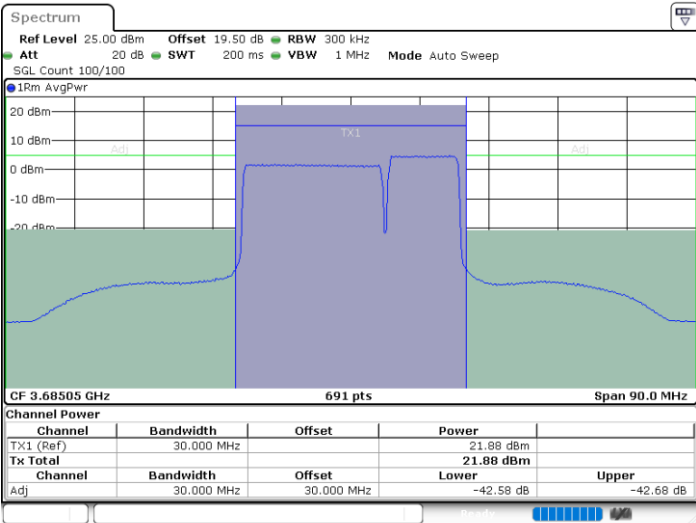

Date: 17.AUG.2024 20:13:26

LTE Band 48C / 20MHz+10MHz

QPSK

Highest Channel / 1RB0 and 1RB49

Highest Channel / 1RB99 and 1RB0

Date: 17.AUG.2024 20:56:13

Date: 17.AUG.2024 20:57:08

Highest Channel / FullRB

N/A

Date: 17.AUG.2024 20:51:35

LTE Band 48C / 20MHz+15MHz

QPSK

Lowest Channel / 1RB0 and 1RB74

Lowest Channel / 1RB99 and 1RB0

Date: 17.AUG.2024 22:26:14

Date: 17.AUG.2024 22:27:10