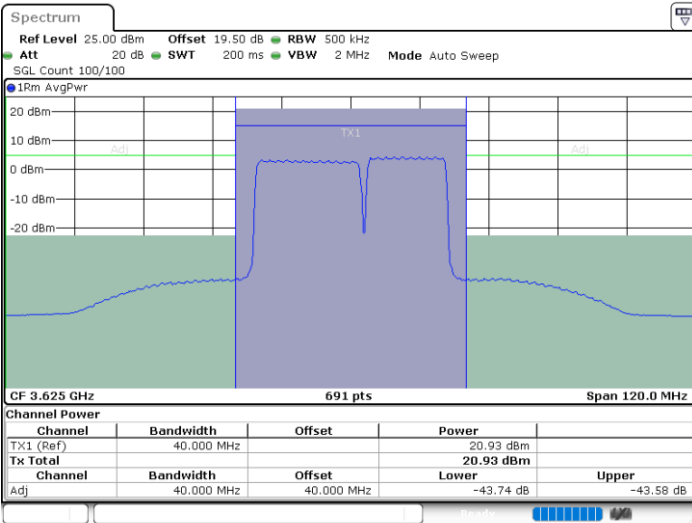

Highest Channel / 1RB0 and 1RB49

Highest Channel / 1RB99 and 1RB0

Date: 17.AUG.2024 20:55:18

Date: 17.AUG.2024 20:58:03

Highest Channel / FullRB

N/A

Date: 17.AUG.2024 20:52:30

LTE Band 48C / 20MHz+15MHz

LTE Band 48C / 20MHz+15MHz

16QAM

Middle Channel / 1RB0 and 1RB74

Middle Channel / 1RB99 and 1RB0

Date: 17.AUG.2024 21:52:22

Date: 17.AUG.2024 21:55:10

Middle Channel / FullIRB

N/A

Date: 17.AUG.2024 21:49:33

LTE Band 48C / 20MHz+15MHz

16QAM

Highest Channel / 1RB0 and 1RB74

Highest Channel / 1RB99 and 1RB0

Date: 17.AUG.2024 22:48:43

Date: 17.AUG.2024 22:51:30

Highest Channel / FullRB