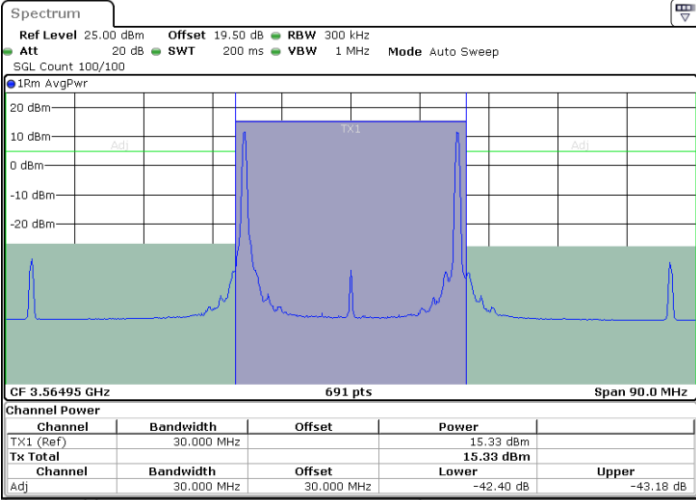

Middle Channel / FullIRB

N/A

Date: 17.AUG.2024 18:25:22

LTE Band 48C / 20MHz+5MHz

16QAM

Highest Channel / 1RB0 and 1RB24

Highest Channel / 1RB99 and 1RB0

Date: 17.AUG.2024 19:32:51

Date: 17.AUG.2024 19:35:36

Highest Channel / FullRB

N/A

Date: 17.AUG.2024 19:30:01

LTE Band 48C / 20MHz+10MHz

16QAM

Lowest Channel / 1RB0 and 1RB49

Lowest Channel / 1RB99 and 1RB0

Date: 17.AUG.2024 20:39:02

Date: 17.AUG.2024 20:41:52

Lowest Channel / FullIRB

N/A

Date: 17.AUG.2024 20:36:15

LTE Band 48C / 20MHz+10MHz

16QAM

Middle Channel / 1RB0 and 1RB49