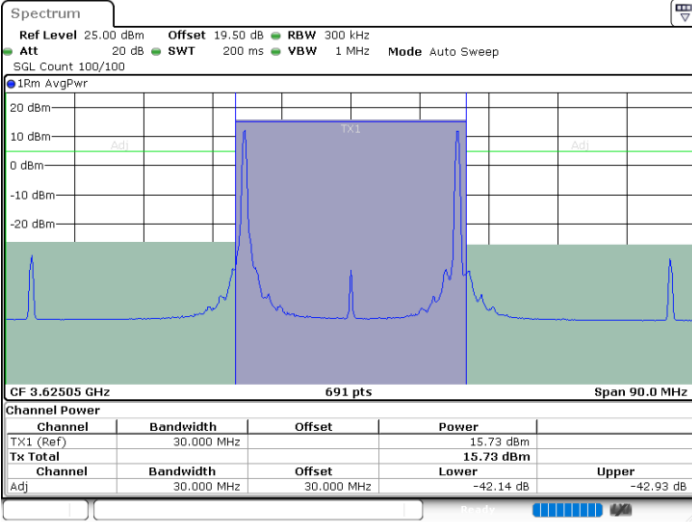

LTE Band 48C / 20MHz+10MHz

QPSK

Middle Channel / 1RB0 and 1RB49

Middle Channel / 1RB99 and 1RB0

Date: 17.AUG.2024 20:18:04

Date: 17.AUG.2024 20:19:00