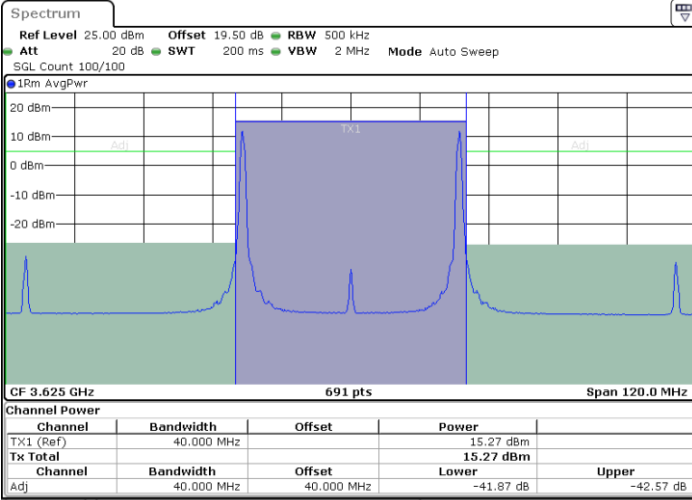

LTE Band 48C / 20MHz+20MHz

QPSK

MiddleChannel / 1RB0 and 1RB99

Middle Channel / 1RB99 and 1RB0

Date: 17.AUG.2024 23:21:21

Date: 17.AUG.2024 23:22:12