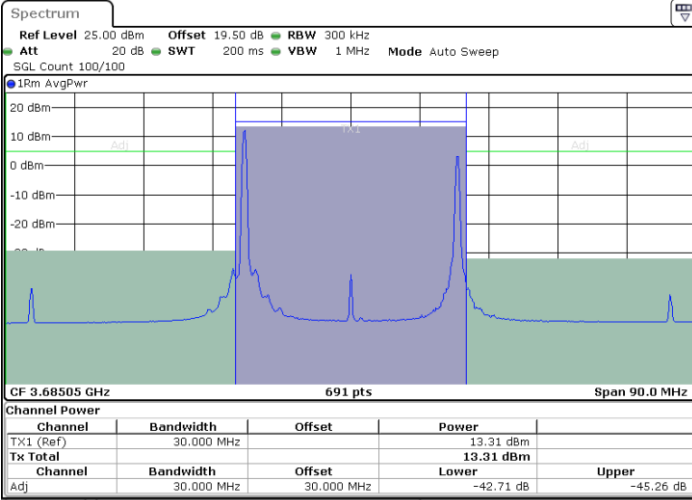

LTE Band 48C / 10MHz+20MHz

QPSK

Highest Channel / 1RB0 and 1RB99

Highest Channel / 1RB49 and 1RB0

Date: 16 AUG 2024 23:33:31

Date: 16 AUG 2024 23:34:27

Highest Channel / FullRB

N/A