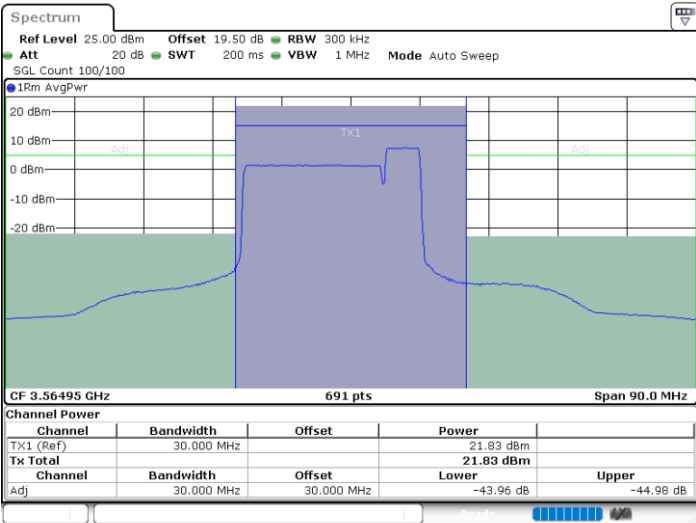

Middle Channel / FullRB

N/A

Date: 17.AUG.2024 01:29:26

LTE Band 48C / 15MHz+20MHz

QPSK

Highest Channel / 1RB0 and 1RB99

Highest Channel / 1RB74 and 1RB0

Date: 17 AUG 2024 02:24:32

Date: 17 AUG 2024 02:25:27

Highest Channel / FullRB

N/A

Date: 17 AUG 2024 02:19:52

LTE Band 48C / 20MHz+5MHz

QPSK

Lowest Channel / 1RB0 and 1RB24

Lowest Channel / 1RB99 and 1RB0

Date: 17.AUG.2024 19:07:39

Date: 17.AUG.2024 19:08:35

Lowest Channel / FullIRB

N/A

Date: 17.AUG.2024 19:03:02

LTE Band 48C / 20MHz+5MHz

QPSK

Middle Channel / 1RB0 and 1RB24