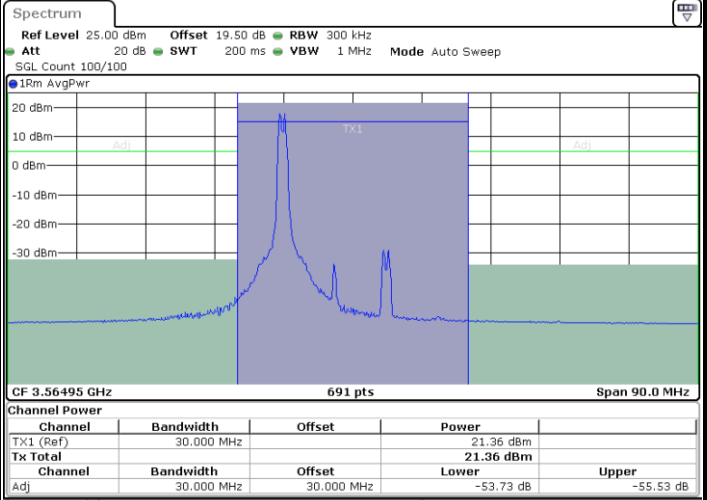

Date: 17.AUG.2024 23:23:02

Middle Channel / FullIRB

N/A

Date: 17.AUG.2024 23:17:58

LTE Band 48C / 20MHz+20MHz

16QAM

Highest Channel / 1RB0 and 1RB99

Highest Channel / 1RB99 and 1RB0

Date: 18.AUG.2024 00:16:14

Date: 18.AUG.2024 00:18:43

Highest Channel / FullRB

N/A

Date: 18.AUG.2024 00:13:43

LTE Band 48C / 5MHz+20MHz

64QAM

Lowest Channel / 1RB0 and 1RB99

Lowest Channel / 1RB24 and 1RB0

Date: 16 AUG 2024 21:04:29

Date: 16 AUG 2024 21:09:07

Lowest Channel / FullIRB

N/A

Date: 16 AUG 2024 21:03:32

LTE Band 48C / 5MHz+20MHz

64QAM