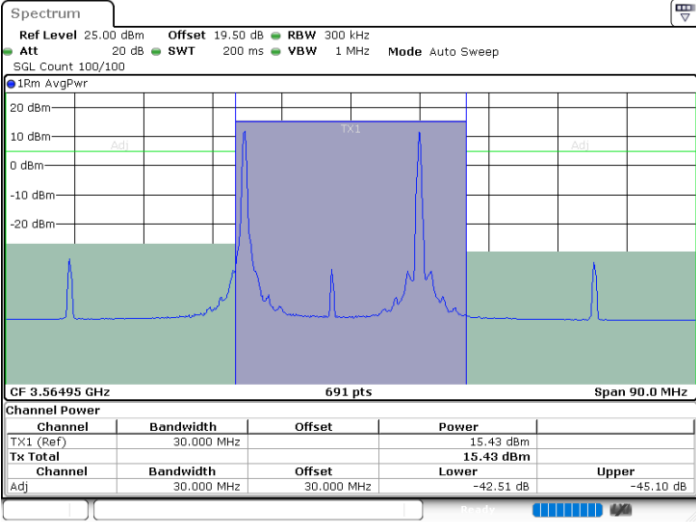

Date: 17 AUG 2024 02:20:48

LTE Band 48C / 20MHz+5MHz

16QAM

Lowest Channel / 1RB0 and 1RB24

Lowest Channel / 1RB99 and 1RB0

Date: 17.AUG.2024 19:06:44

Date: 17.AUG.2024 19:09:30

Lowest Channel / FullIRB