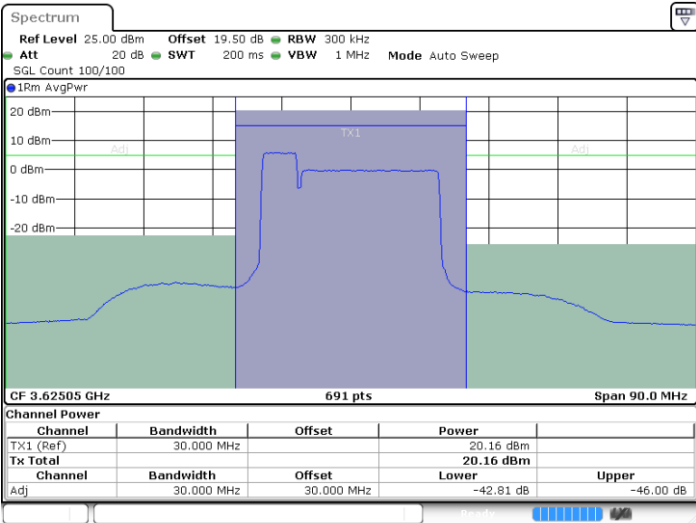

Date: 18.AUG.2024 00:16:14

Date: 18.AUG.2024 00:18:43

Highest Channel / FullRB

N/A

Date: 18.AUG.2024 00:13:43

LTE Band 48C / 5MHz+20MHz

64QAM

Lowest Channel / 1RB0 and 1RB99

Lowest Channel / 1RB24 and 1RB0

Date: 16 AUG 2024 21:04:29

Date: 16 AUG 2024 21:09:07

Lowest Channel / FullIRB

N/A

Date: 16 AUG 2024 21:03:32

LTE Band 48C / 5MHz+20MHz

64QAM

Middle Channel / 1RB0 and 1RB9

Middle Channel / 1RB24 and 1RB0

Date: 16 AUG 2024 20:36:53

Date: 16.AUG 2024 20:41:31

Middle Channel / FullIRB

N/A

Date: 16 AUG 2024 20:35:56

LTE Band 48C / 5MHz+20MHz

64QAM

Highest Channel / 1RB0 and 1RB99

Highest Channel / 1RB24 and 1RB0

Date: 16 AUG 2024 21:33:55

Date: 16 AUG 2024 21:38:33

Highest Channel / FullRB

N/A

Date: 16 AUG 2024 21:32:58