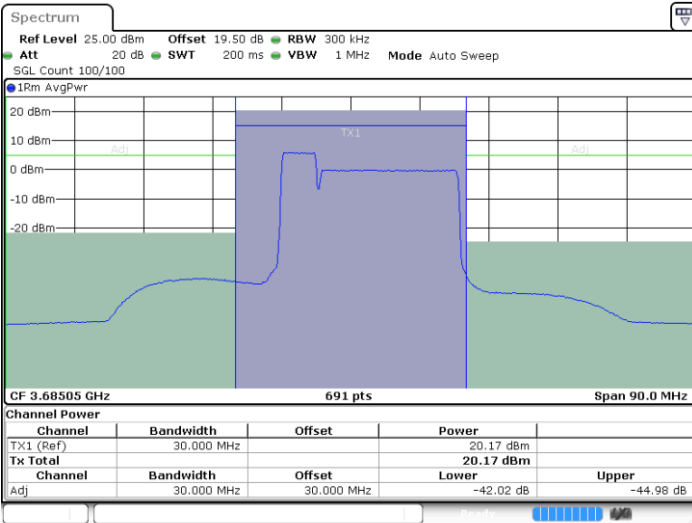

Middle Channel / 1RB0 and 1RB9

Middle Channel / 1RB24 and 1RB0

Date: 16 AUG 2024 20:36:53

Date: 16.AUG 2024 20:41:31

Middle Channel / FullIRB

N/A

Date: 16 AUG 2024 20:35:56

LTE Band 48C / 5MHz+20MHz

64QAM

Highest Channel / 1RB0 and 1RB99

Highest Channel / 1RB24 and 1RB0

Date: 16 AUG 2024 21:33:55

Date: 16 AUG 2024 21:38:33

Highest Channel / FullRB

N/A

Date: 16 AUG 2024 21:32:58