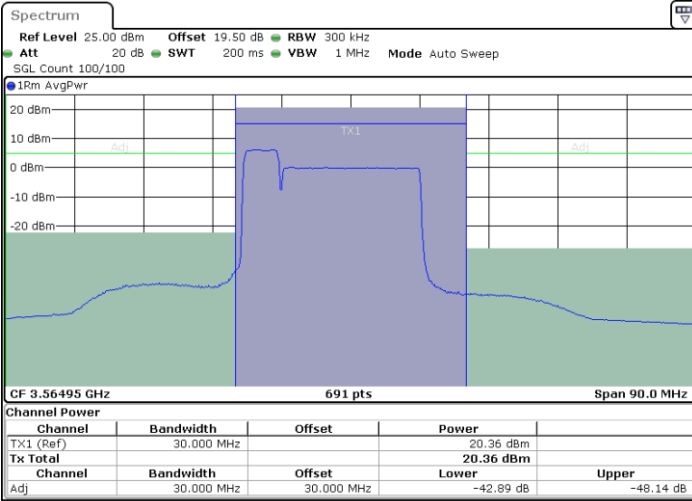

LTE Band 48C / 5MHz+20MHz

16QAM

Lowest Channel / 1RB0 and 1RB99

Lowest Channel / 1RB24 and 1RB0

Date: 16 AUG 2024 21:05:24

Date: 16.AUG 2024 21:08:11

Lowest Channel / FullIRB

N/A

Date: 16 AUG 2024 21:02:36

LTE Band 48C / 5MHz+20MHz

16QAM

Middle Channel / 1RB0 and 1RB99

Middle Channel / 1RB24 and 1RB0

Date: 16 AUG 2024 20:37:49

Date: 16 AUG 2024 20:40:35

Middle Channel / FullIRB