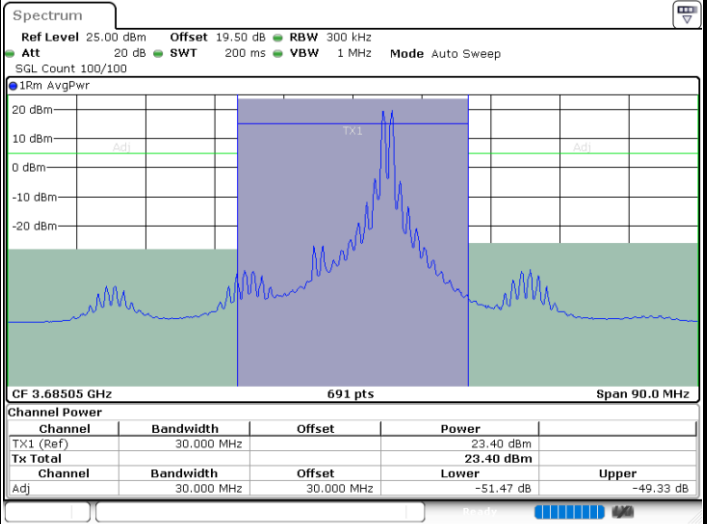

Date: 17.AUG.2024 20:13:26

LTE Band 48C / 20MHz+10MHz

QPSK

Highest Channel / 1RB0 and 1RB49

Highest Channel / 1RB99 and 1RB0

Date: 17.AUG.2024 20:56:13

Date: 17.AUG.2024 20:57:08

Highest Channel / FullRB

N/A

Date: 17.AUG.2024 20:51:35

LTE Band 48C / 20MHz+15MHz

QPSK

Lowest Channel / 1RB0 and 1RB74

Lowest Channel / 1RB99 and 1RB0

Date: 17.AUG.2024 22:26:14

Date: 17.AUG.2024 22:27:10