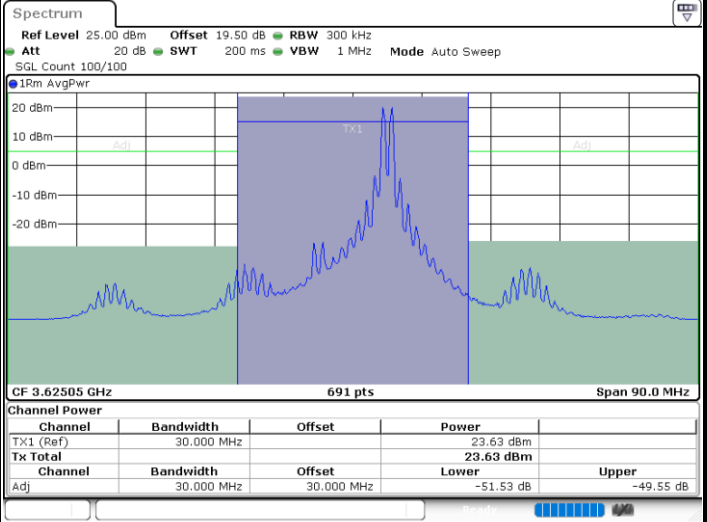

LTE Band 48C / 20MHz+10MHz

QPSK

Middle Channel / 1RB0 and 1RB49

Middle Channel / 1RB99 and 1RB0

Date: 17.AUG.2024 20:18:04

Date: 17.AUG.2024 20:19:00