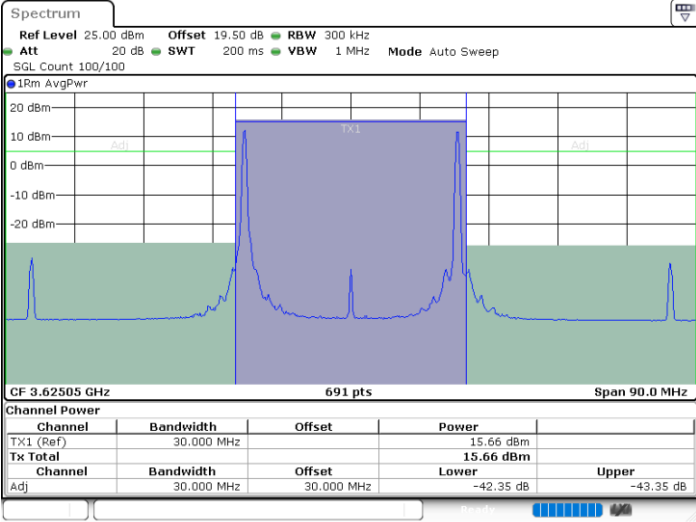

LTE Band 48C / 20MHz+10MHz

16QAM

Middle Channel / 1RB0 and 1RB49

Middle Channel / 1RB99 and 1RB0

Date: 17.AUG.2024 20:17:09

Date: 17.AUG.2024 20:19:55