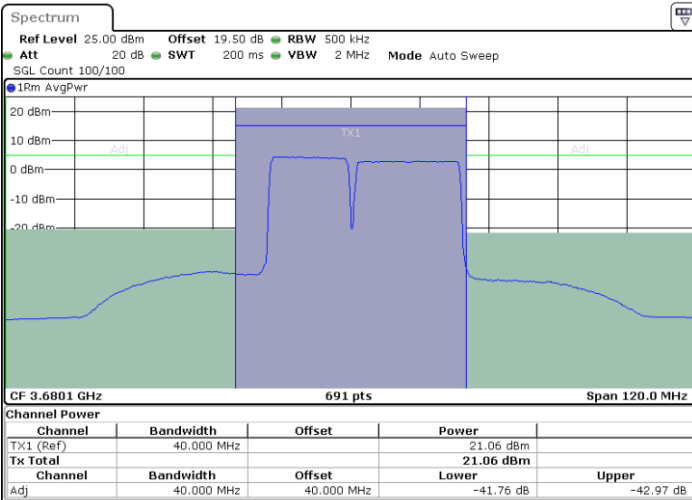

Middle Channel / FullRB

N/A

Date: 17.AUG.2024 01:29:26

LTE Band 48C / 15MHz+20MHz

QPSK

Highest Channel / 1RB0 and 1RB99

Highest Channel / 1RB74 and 1RB0

Date: 17 AUG 2024 02:24:32

Date: 17 AUG 2024 02:25:27

Highest Channel / FullRB

N/A

Date: 17 AUG 2024 02:19:52

LTE Band 48C / 20MHz+5MHz

QPSK

Lowest Channel / 1RB0 and 1RB24

Lowest Channel / 1RB99 and 1RB0