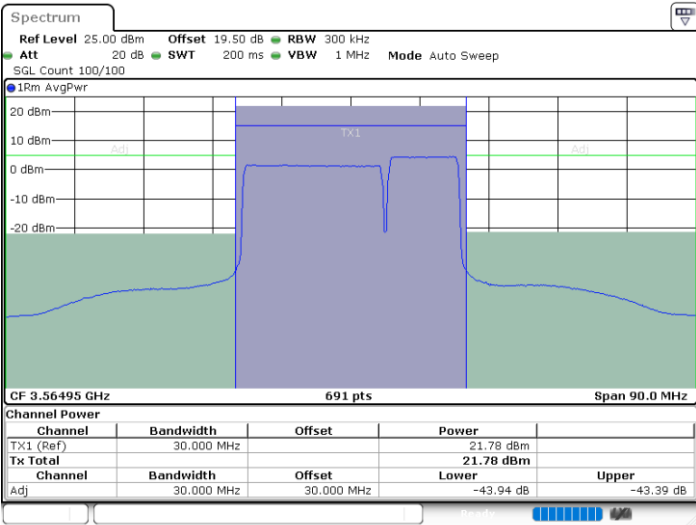

Highest Channel / 1RB0 and 1RB24

Highest Channel / 1RB99 and 1RB0

Date: 17.AUG.2024 19:33:46

Date: 17.AUG.2024 19:34:42

Highest Channel / FullRB

N/A

Date: 17.AUG.2024 19:29:06

LTE Band 48C / 20MHz+10MHz

QPSK

Lowest Channel / 1RB0 and 1RB49

Lowest Channel / 1RB99 and 1RB0

Date: 17.AUG.2024 20:39:58

Date: 17.AUG.2024 20:40:57

Lowest Channel / FullIRB

N/A

Date: 17.AUG.2024 20:35:20

Date: 17.AUG.2024 20:13:26

LTE Band 48C / 20MHz+10MHz

QPSK

Highest Channel / 1RB0 and 1RB49

Highest Channel / 1RB99 and 1RB0

Date: 17.AUG.2024 20:56:13

Date: 17.AUG.2024 20:57:08

Highest Channel / FullRB