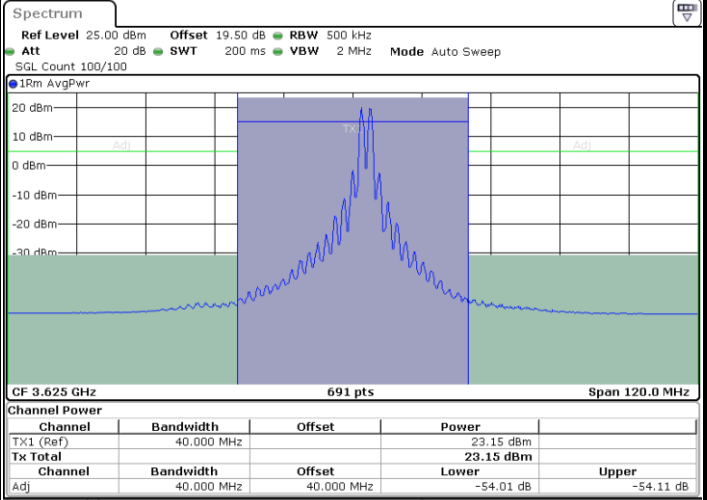

Lowest Channel / FullIRB

N/A

Date: 17.AUG.2024 22:21:33

LTE Band 48C / 20MHz+15MHz

QPSK

Middle Channel / 1RB0 and 1RB74

Middle Channel / 1RB99 and 1RB0

Date: 17.AUG.2024 21:53:18

Date: 17.AUG.2024 21:54:14

Middle Channel / FullIRB

N/A

Date: 17.AUG.2024 21:48:37

LTE Band 48C / 20MHz+15MHz

QPSK

Highest Channel / 1RB0 and 1RB74

Highest Channel / 1RB99 and 1RB0