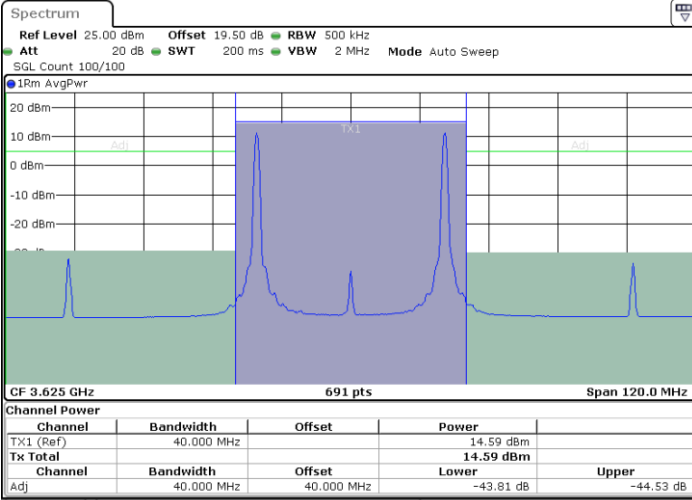

N/A

Date: 17.AUG.2024 01:53:41

LTE Band 48C / 15MHz+20MHz

QPSK

Middle Channel / 1RB0 and 1RB9

Middle Channel / 1RB74 and 1RB0

Date: 17.AUG.2024 01:34:05

Date: 17.AUG.2024 01:35:00

Middle Channel / FullRB

N/A

Date: 17.AUG.2024 01:29:26

LTE Band 48C / 15MHz+20MHz

QPSK

Highest Channel / 1RB0 and 1RB99

Highest Channel / 1RB74 and 1RB0

Date: 17 AUG 2024 02:24:32