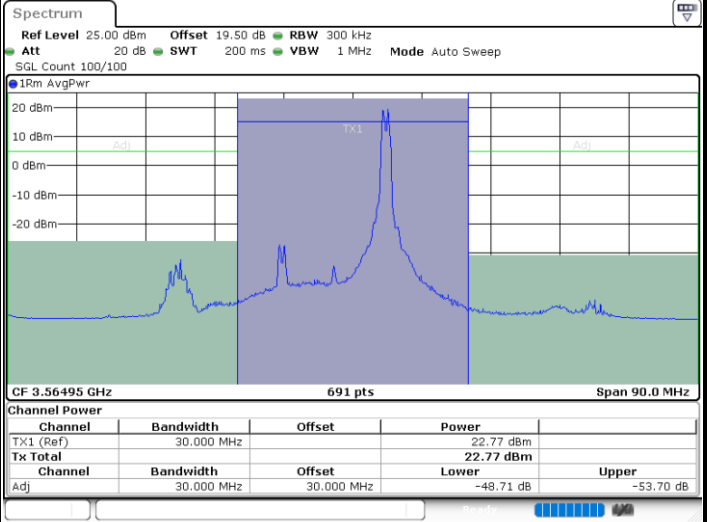

LTE Band 48C / 15MHz+20MHz

16QAM

Highest Channel / 1RB0 and 1RB99

Highest Channel / 1RB74 and 1RB0

Date: 17 AUG 2024 02:23:36

Date: 17 AUG 2024 02:26:23

Highest Channel / FullRB

N/A

Date: 17 AUG 2024 02:20:48

LTE Band 48C / 20MHz+5MHz

16QAM

Lowest Channel / 1RB0 and 1RB24

Lowest Channel / 1RB99 and 1RB0

Date: 17.AUG.2024 19:06:44

Date: 17.AUG.2024 19:09:30

Lowest Channel / FullIRB