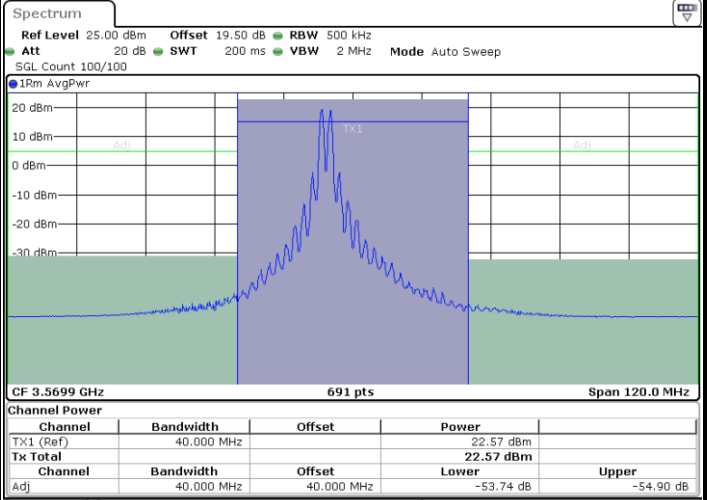

Date: 16 AUG 2024 23:28:53

LTE Band 48C / 15MHz+20MHz

QPSK

Lowest Channel / 1RB0 and 1RB99

Lowest Channel / 1RB74 and 1RB0

Date: 17.AUG.2024 01:58:21

Date: 17.AUG.2024 01:59:17

Lowest Channel / FullIRB