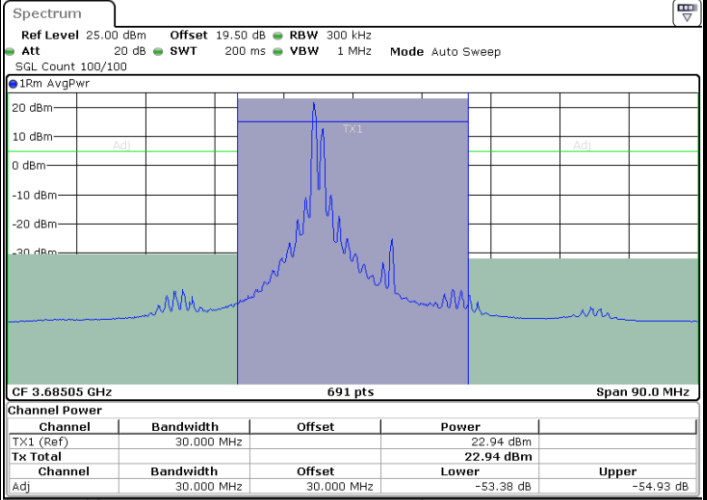

LTE Band 48C / 10MHz+20MHz

QPSK

Highest Channel / 1RB0 and 1RB99

Highest Channel / 1RB49 and 1RB0

Date: 16 AUG 2024 23:33:31

Date: 16 AUG 2024 23:34:27

Highest Channel / FullRB

N/A

Date: 16 AUG 2024 23:28:53

LTE Band 48C / 15MHz+20MHz

QPSK

Lowest Channel / 1RB0 and 1RB99

Lowest Channel / 1RB74 and 1RB0

Date: 17.AUG.2024 01:58:21

Date: 17.AUG.2024 01:59:17

Lowest Channel / FullIRB