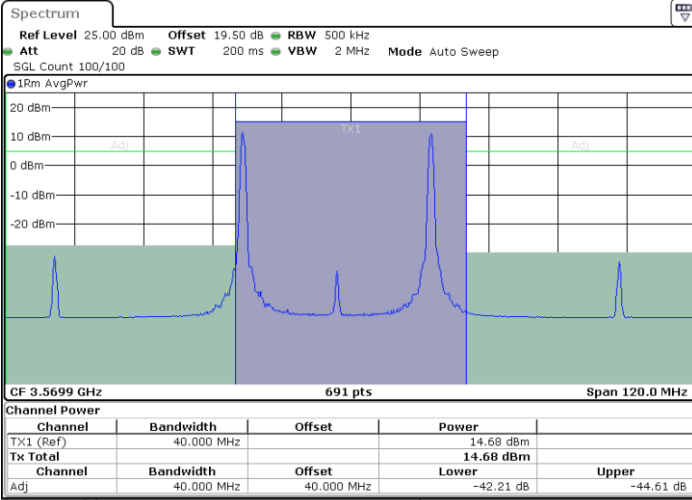

Date: 16 AUG 2024 23:28:53

LTE Band 48C / 15MHz+20MHz

QPSK

Lowest Channel / 1RB0 and 1RB99

Lowest Channel / 1RB74 and 1RB0

Date: 17.AUG.2024 01:58:21

Date: 17.AUG.2024 01:59:17

Lowest Channel / FullIRB