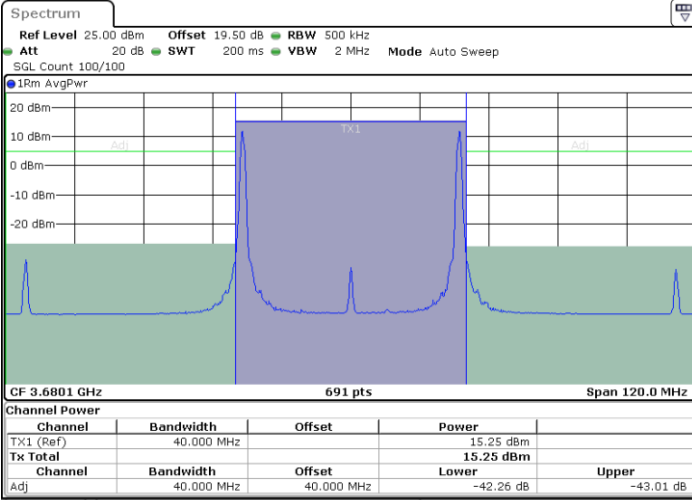

Lowest Channel / FullIRB

N/A

Date: 17.AUG.2024 23:49:46

LTE Band 48C / 20MHz+20MHz

16QAM

MiddleChannel / 1RB0 and 1RB99

Middle Channel / 1RB99 and 1RB0

Date: 17.AUG.2024 23:20:30

Date: 17.AUG.2024 23:23:02

Middle Channel / FullIRB

N/A

Date: 17.AUG.2024 23:17:58

LTE Band 48C / 20MHz+20MHz

16QAM

Highest Channel / 1RB0 and 1RB99

Highest Channel / 1RB99 and 1RB0

Date: 18.AUG.2024 00:16:14

Date: 18.AUG.2024 00:18:43

Highest Channel / FullRB

N/A

Date: 18.AUG.2024 00:13:43

LTE Band 48C / 5MHz+20MHz

64QAM

Lowest Channel / 1RB0 and 1RB99