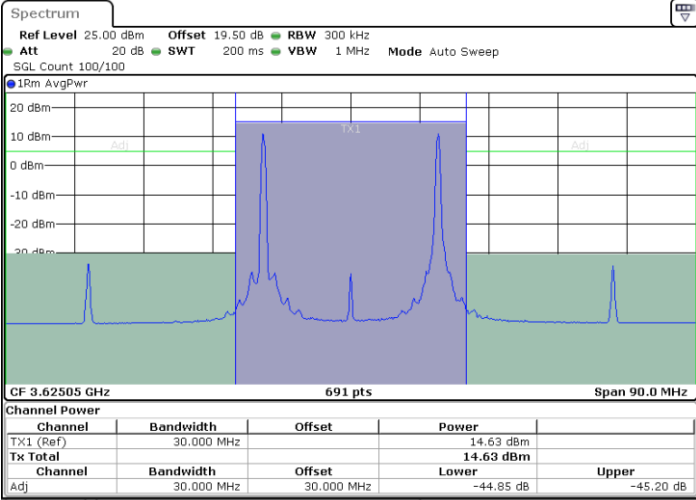

Date: 18.AUG.2024 00:16:14

Date: 18.AUG.2024 00:18:43

Highest Channel / FullRB

N/A

Date: 18.AUG.2024 00:13:43

LTE Band 48C / 5MHz+20MHz

64QAM

Lowest Channel / 1RB0 and 1RB99

Lowest Channel / 1RB24 and 1RB0

Date: 16 AUG 2024 21:04:29

Date: 16 AUG 2024 21:09:07

Lowest Channel / FullIRB

N/A

Date: 16 AUG 2024 21:03:32

LTE Band 48C / 5MHz+20MHz

64QAM

Middle Channel / 1RB0 and 1RB9

Middle Channel / 1RB24 and 1RB0

Date: 16 AUG 2024 20:36:53

Date: 16.AUG 2024 20:41:31

Middle Channel / FullIRB

N/A

Date: 16 AUG 2024 20:35:56

LTE Band 48C / 5MHz+20MHz