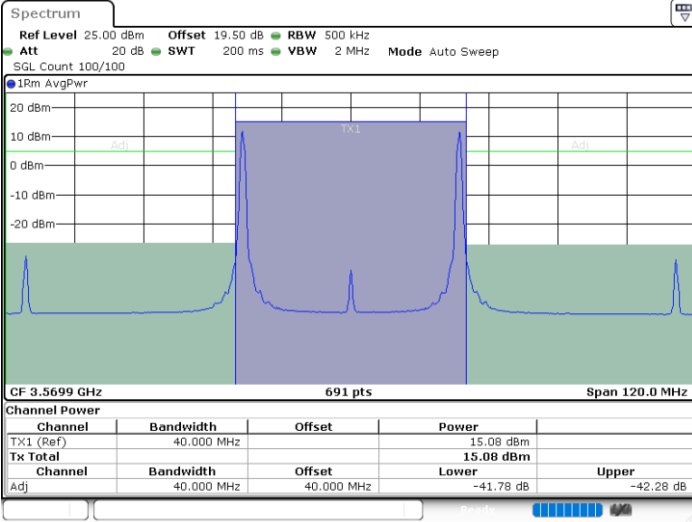

Date: 17.AUG.2024 21:54:14

Middle Channel / FullIRB

N/A

Date: 17.AUG.2024 21:48:37

LTE Band 48C / 20MHz+15MHz

QPSK

Highest Channel / 1RB0 and 1RB74

Highest Channel / 1RB99 and 1RB0

Date: 17.AUG.2024 22:49:38

Date: 17.AUG.2024 22:50:34

Highest Channel / FullRB

N/A

Date: 17.AUG.2024 22:45:00

LTE Band 48C / 20MHz+20MHz

QPSK

Lowest Channel / 1RB0 and 1RB99

Lowest Channel / 1RB99 and 1RB0

Date: 17.AUG.2024 23:53:07

Date: 17.AUG.2024 23:53:57

Lowest Channel / FullIRB

N/A

Date: 17.AUG.2024 23:48:55

LTE Band 48C / 20MHz+20MHz

QPSK