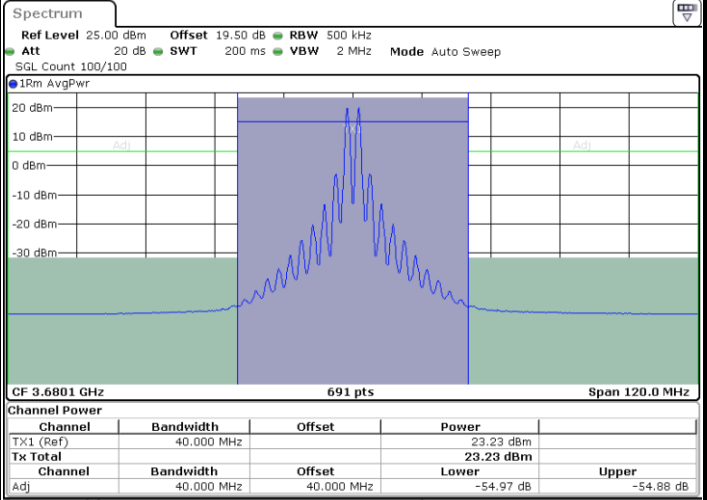

LTE Band 48C / 20MHz+20MHz

QPSK

Highest Channel / 1RB0 and 1RB99

Highest Channel / 1RB99 and 1RB0

Date: 18.AUG.2024 00:17:03

Date: 18.AUG.2024 00:17:53