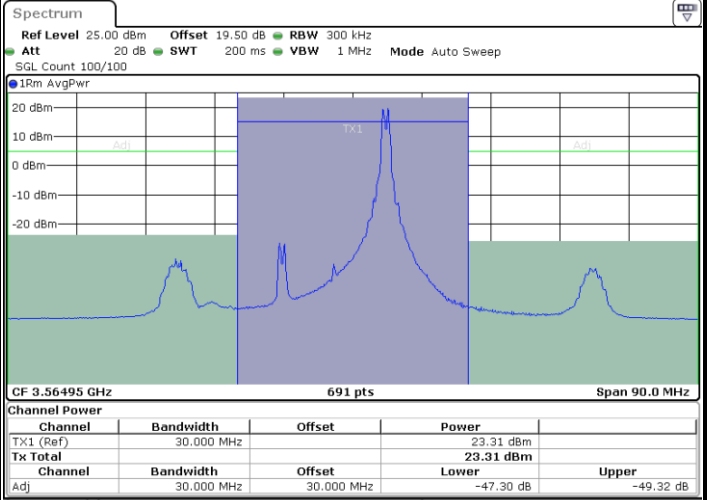

Date: 17.AUG.2024 19:08:35