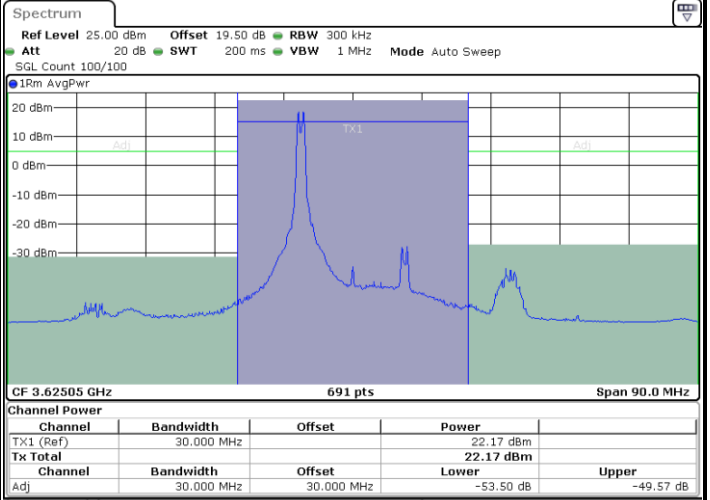

LTE Band 48C / 5MHz+20MHz

16QAM

Lowest Channel / 1RB0 and 1RB99

Lowest Channel / 1RB24 and 1RB0

Date: 16 AUG 2024 21:05:24

Date: 16.AUG 2024 21:08:11

Lowest Channel / FullIRB

N/A

Date: 16 AUG 2024 21:02:36

LTE Band 48C / 5MHz+20MHz

16QAM

Middle Channel / 1RB0 and 1RB99

Middle Channel / 1RB24 and 1RB0

Date: 16 AUG 2024 20:37:49

Date: 16 AUG 2024 20:40:35

Middle Channel / FullIRB

N/A

Date: 16 AUG 2024 20:35:00

LTE Band 48C / 5MHz+20MHz

16QAM

Highest Channel / 1RB0 and 1RB99

Highest Channel / 1RB24 and 1RB0

Date: 16 AUG 2024 21:34:50

Date: 16 AUG 2024 21:37:37