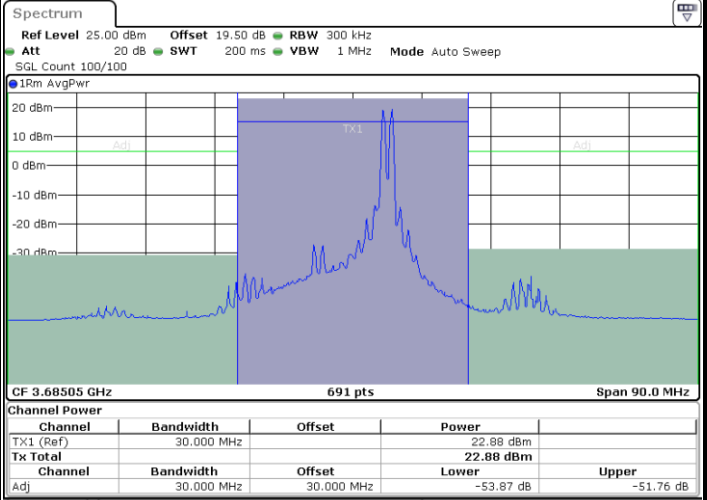

Date: 17.AUG.2024 20:39:02

Date: 17.AUG.2024 20:41:52

Lowest Channel / FullIRB

N/A

Date: 17.AUG.2024 20:36:15

LTE Band 48C / 20MHz+10MHz

16QAM

Middle Channel / 1RB0 and 1RB49

Middle Channel / 1RB99 and 1RB0

Date: 17.AUG.2024 20:17:09

Date: 17.AUG.2024 20:19:55

Middle Channel / FullIRB

N/A

Date: 17.AUG.2024 20:14:21

LTE Band 48C / 20MHz+10MHz

16QAM

Highest Channel / 1RB0 and 1RB49

Highest Channel / 1RB99 and 1RB0

Date: 17.AUG.2024 20:55:18

Date: 17.AUG.2024 20:58:03

Highest Channel / FullRB

N/A

Date: 17.AUG.2024 20:52:30

LTE Band 48C / 20MHz+15MHz