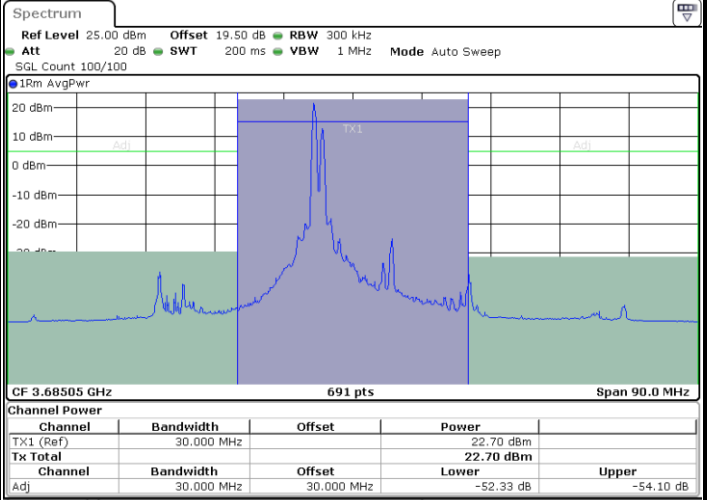

Date: 16 AUG 2024 22:43:29

Date: 16 AUG 2024 22:46:15

Middle Channel / FullIRB

N/A

Date: 16 AUG 2024 22:40:41

LTE Band 48C / 10MHz+20MHz

16QAM

Highest Channel / 1RB0 and 1RB99

Highest Channel / 1RB49 and 1RB0

Date: 16 AUG 2024 23:32:36

Date: 16 AUG 2024 23:35:23

Highest Channel / FullRB

N/A

Date: 16 AUG 2024 23:29:48

LTE Band 48C / 15MHz+20MHz

16QAM