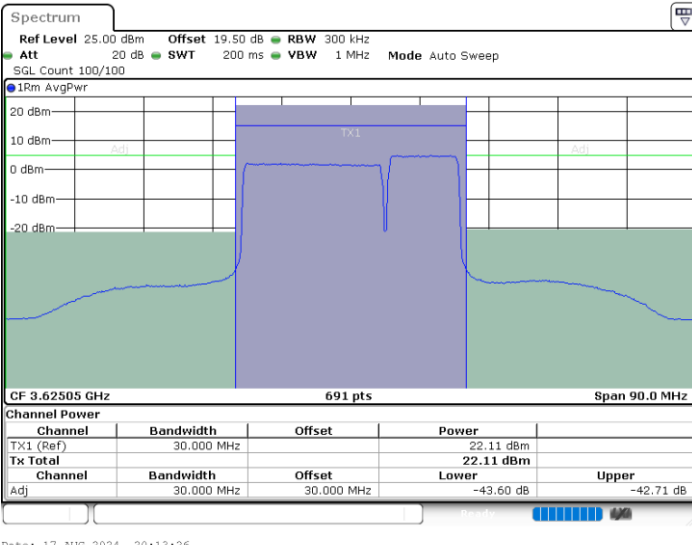

LTE Band 48C / 20MHz+10MHz

QPSK

Middle Channel / 1RB0 and 1RB49

Middle Channel / 1RB99 and 1RB0

Date: 17.AUG.2024 20:18:04

Date: 17.AUG.2024 20:19:00

Middle Channel / FullIRB

N/A

Date: 17.AUG.2024 20:13:26

LTE Band 48C / 20MHz+10MHz

QPSK

Highest Channel / 1RB0 and 1RB49

Highest Channel / 1RB99 and 1RB0

Date: 17.AUG.2024 20:56:13

Date: 17.AUG.2024 20:57:08

Highest Channel / FullRB