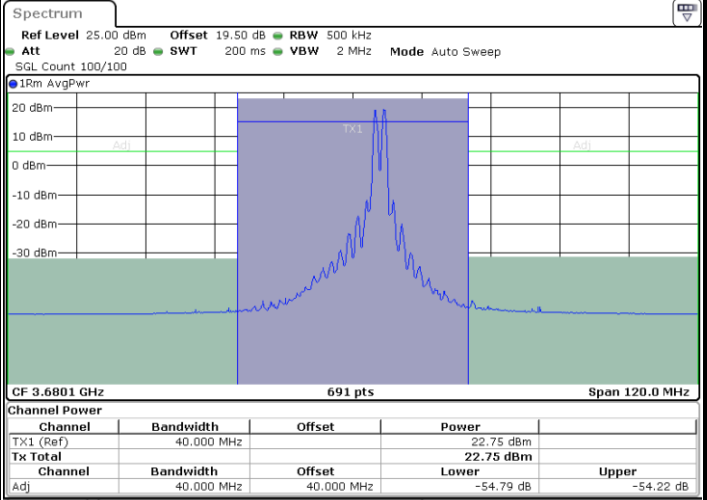

Date: 17.AUG.2024 21:49:33

LTE Band 48C / 20MHz+15MHz

16QAM

Highest Channel / 1RB0 and 1RB74

Highest Channel / 1RB99 and 1RB0

Date: 17.AUG.2024 22:48:43

Date: 17.AUG.2024 22:51:30

Highest Channel / FullRB

N/A

Date: 17.AUG.2024 22:45:55

LTE Band 48C / 20MHz+20MHz

16QAM

Lowest Channel / 1RB0 and 1RB99

Lowest Channel / 1RB99 and 1RB0

Date: 17.AUG.2024 23:52:16

Date: 17.AUG.2024 23:54:47