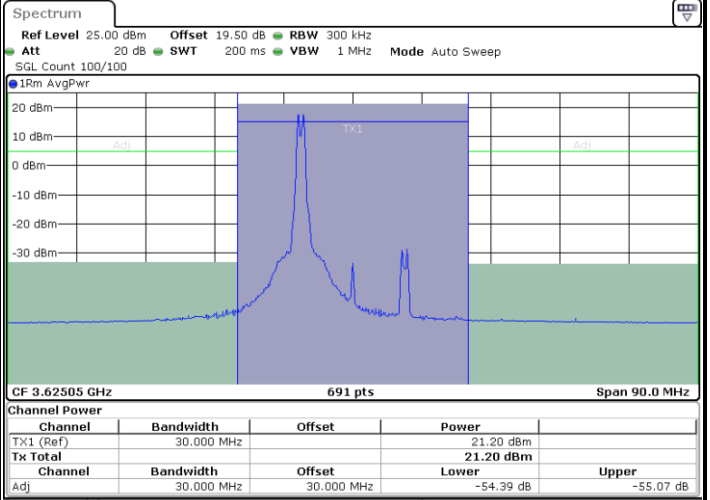

Date: 18.AUG.2024 00:16:14

Date: 18.AUG.2024 00:18:43

Highest Channel / FullRB

N/A

Date: 18.AUG.2024 00:13:43

LTE Band 48C / 5MHz+20MHz

64QAM

Lowest Channel / 1RB0 and 1RB99

Lowest Channel / 1RB24 and 1RB0

Date: 16 AUG 2024 21:04:29

Date: 16 AUG 2024 21:09:07

Lowest Channel / FullIRB

N/A

Date: 16 AUG 2024 21:03:32

LTE Band 48C / 5MHz+20MHz

64QAM

Middle Channel / 1RB0 and 1RB9

Middle Channel / 1RB24 and 1RB0

Date: 16 AUG 2024 20:36:53

Date: 16.AUG 2024 20:41:31

Middle Channel / FullIRB

N/A

Date: 16 AUG 2024 20:35:56

LTE Band 48C / 5MHz+20MHz