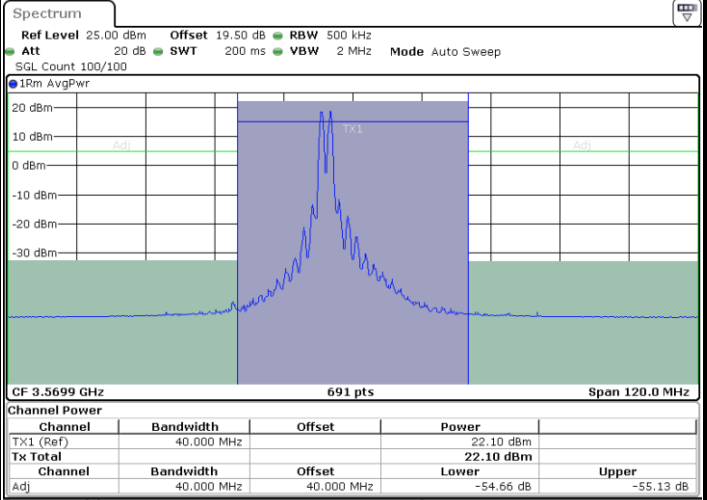

Date: 16 AUG 2024 22:43:29

Date: 16 AUG 2024 22:46:15

Middle Channel / FullIRB

N/A

Date: 16 AUG 2024 22:40:41

LTE Band 48C / 10MHz+20MHz

16QAM

Highest Channel / 1RB0 and 1RB99

Highest Channel / 1RB49 and 1RB0

Date: 16 AUG 2024 23:32:36

Date: 16 AUG 2024 23:35:23

Highest Channel / FullRB

N/A

Date: 16 AUG 2024 23:29:48

LTE Band 48C / 15MHz+20MHz

16QAM

Lowest Channel / 1RB0 and 1RB99

Lowest Channel / 1RB74 and 1RB0

Date: 17 AUG 2024 01:57:26

Date: 17 AUG 2024 02:00:13

Lowest Channel / FullIRB

N/A

Date: 17 AUG 2024 01:54:37

LTE Band 48C / 15MHz+20MHz