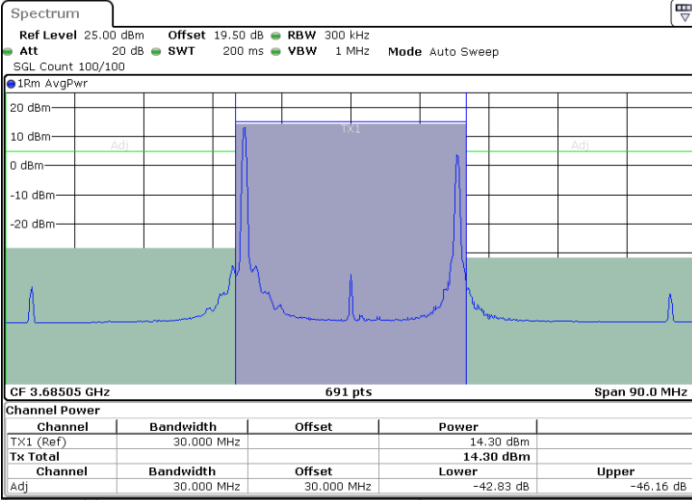

Date: 16 AUG 2024 22:43:29

Date: 16 AUG 2024 22:46:15

Middle Channel / FullIRB

N/A

Date: 16 AUG 2024 22:40:41

LTE Band 48C / 10MHz+20MHz

16QAM

Highest Channel / 1RB0 and 1RB99

Highest Channel / 1RB49 and 1RB0

Date: 16 AUG 2024 23:32:36

Date: 16 AUG 2024 23:35:23

Highest Channel / FullRB

N/A

Date: 16 AUG 2024 23:29:48

LTE Band 48C / 15MHz+20MHz

16QAM