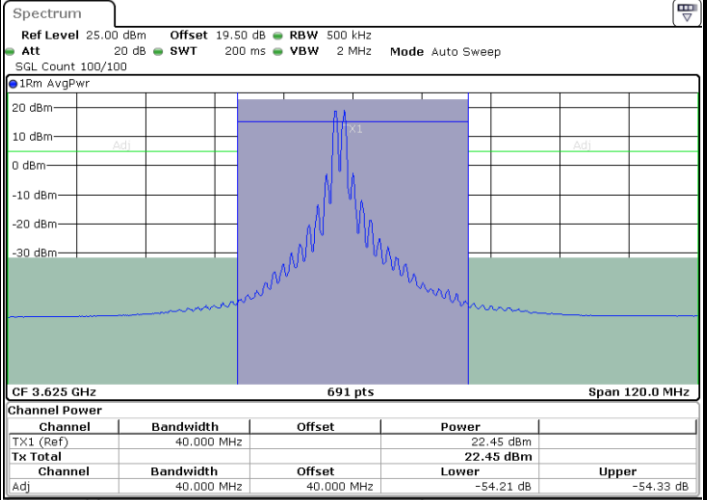

N/A

Date: 17.AUG.2024 01:53:41

LTE Band 48C / 15MHz+20MHz

QPSK

Middle Channel / 1RB0 and 1RB9

Middle Channel / 1RB74 and 1RB0

Date: 17.AUG.2024 01:34:05

Date: 17.AUG.2024 01:35:00

Middle Channel / FullRB

N/A

Date: 17.AUG.2024 01:29:26

LTE Band 48C / 15MHz+20MHz

QPSK

Highest Channel / 1RB0 and 1RB99

Highest Channel / 1RB74 and 1RB0

Date: 17 AUG 2024 02:24:32