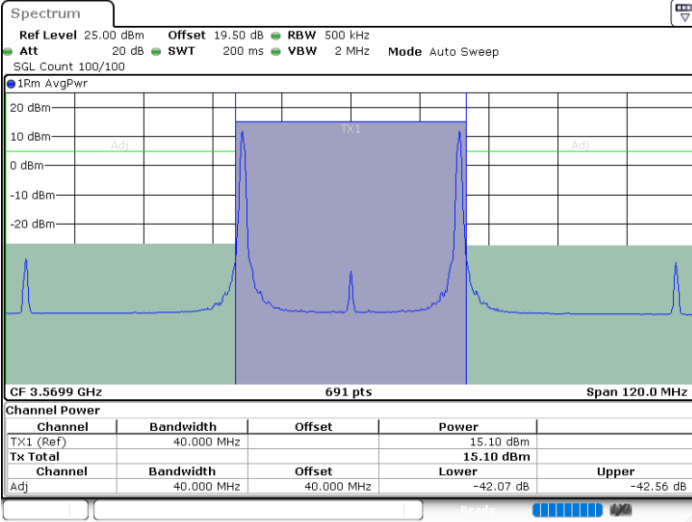

Date: 17.AUG.2024 21:49:33

LTE Band 48C / 20MHz+15MHz

16QAM

Highest Channel / 1RB0 and 1RB74

Highest Channel / 1RB99 and 1RB0

Date: 17.AUG.2024 22:48:43

Date: 17.AUG.2024 22:51:30

Highest Channel / FullRB

N/A

Date: 17.AUG.2024 22:45:55

LTE Band 48C / 20MHz+20MHz

16QAM

Lowest Channel / 1RB0 and 1RB99

Lowest Channel / 1RB99 and 1RB0

Date: 17.AUG.2024 23:52:16

Date: 17.AUG.2024 23:54:47

Lowest Channel / FullIRB

N/A

Date: 17.AUG.2024 23:49:46

LTE Band 48C / 20MHz+20MHz

16QAM

MiddleChannel / 1RB0 and 1RB99

Middle Channel / 1RB99 and 1RB0

Date: 17.AUG.2024 23:20:30