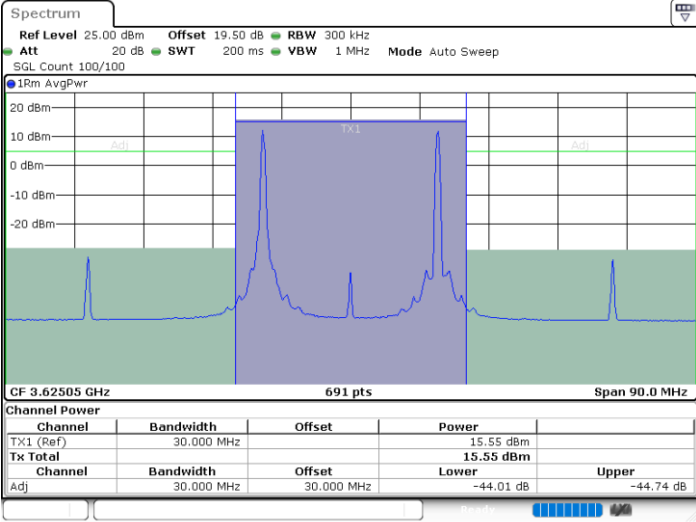

LTE Band 48C / 20MHz+5MHz

QPSK

Middle Channel / 1RB0 and 1RB24

Middle Channel / 1RB99 and 1RB0

Date: 17.AUG.2024 18:29:02

Date: 17.AUG.2024 18:29:57