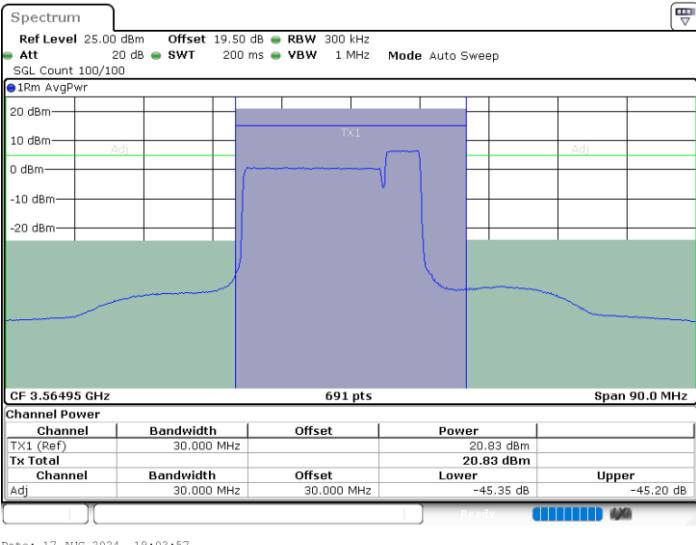

Lowest Channel / FullIRB

N/A

Date: 17.AUG.2024 19:03:57