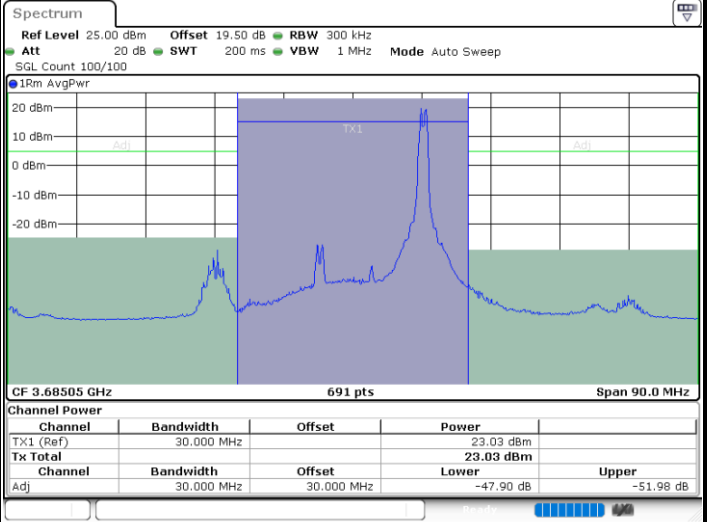

Middle Channel / FullIRB

N/A

Date: 17.AUG.2024 18:25:22

LTE Band 48C / 20MHz+5MHz

16QAM

Highest Channel / 1RB0 and 1RB24

Highest Channel / 1RB99 and 1RB0

Date: 17.AUG.2024 19:32:51

Date: 17.AUG.2024 19:35:36

Highest Channel / FullRB

N/A

Date: 17.AUG.2024 19:30:01

LTE Band 48C / 20MHz+10MHz

16QAM

Lowest Channel / 1RB0 and 1RB49

Lowest Channel / 1RB99 and 1RB0