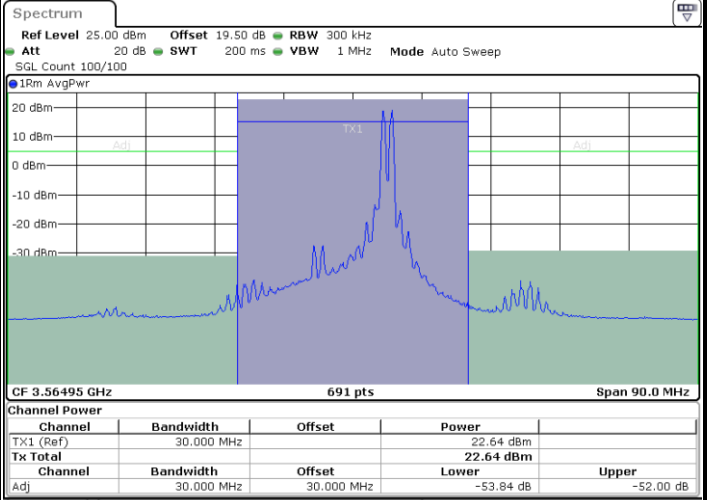

Middle Channel / FullIRB

N/A

Date: 17.AUG.2024 18:25:22

LTE Band 48C / 20MHz+5MHz

16QAM

Highest Channel / 1RB0 and 1RB24

Highest Channel / 1RB99 and 1RB0

Date: 17.AUG.2024 19:32:51

Date: 17.AUG.2024 19:35:36

Highest Channel / FullRB

N/A

Date: 17.AUG.2024 19:30:01

LTE Band 48C / 20MHz+10MHz

16QAM

Lowest Channel / 1RB0 and 1RB49

Lowest Channel / 1RB99 and 1RB0

Date: 17.AUG.2024 20:39:02

Date: 17.AUG.2024 20:41:52

Lowest Channel / FullIRB

N/A

Date: 17.AUG.2024 20:36:15

LTE Band 48C / 20MHz+10MHz

16QAM

Middle Channel / 1RB0 and 1RB49