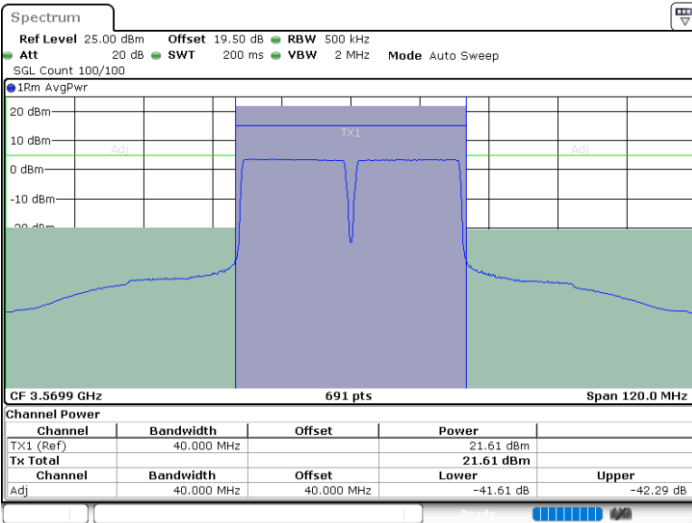

Date: 17.AUG.2024 22:49:38

Date: 17.AUG.2024 22:50:34

Highest Channel / FullRB

N/A

Date: 17.AUG.2024 22:45:00

LTE Band 48C / 20MHz+20MHz

QPSK

Lowest Channel / 1RB0 and 1RB99

Lowest Channel / 1RB99 and 1RB0

Date: 17.AUG.2024 23:53:07

Date: 17.AUG.2024 23:53:57

Lowest Channel / FullIRB

N/A

Date: 17.AUG.2024 23:48:55

LTE Band 48C / 20MHz+20MHz

QPSK

MiddleChannel / 1RB0 and 1RB99

Middle Channel / 1RB99 and 1RB0

Date: 17.AUG.2024 23:21:21

Date: 17.AUG.2024 23:22:12

Middle Channel / FullIRB

N/A

Date: 17.AUG.2024 23:17:08

LTE Band 48C / 20MHz+20MHz