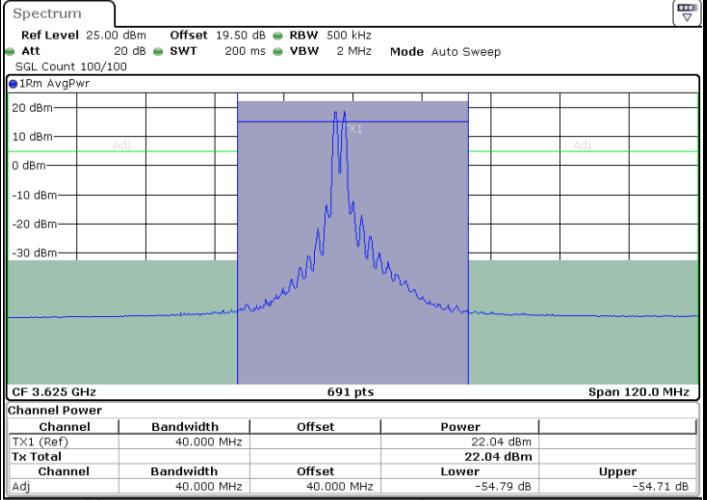

Date: 17.AUG.2024 01:35:56