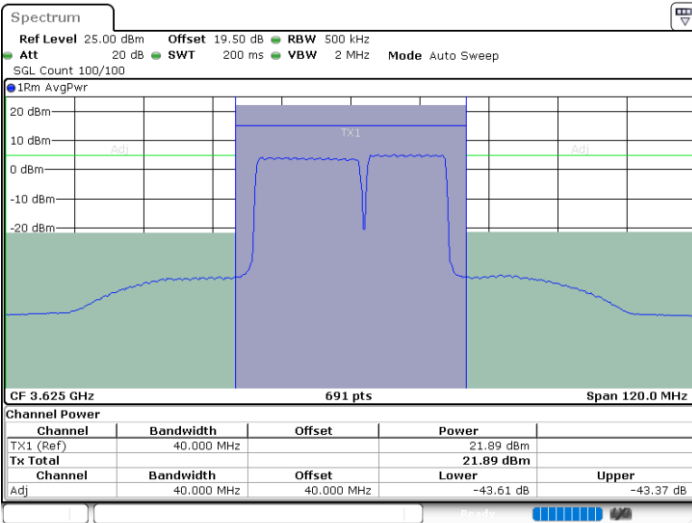

N/A

Date: 17.AUG.2024 20:51:35

LTE Band 48C / 20MHz+15MHz

QPSK

Lowest Channel / 1RB0 and 1RB74

Lowest Channel / 1RB99 and 1RB0

Date: 17.AUG.2024 22:26:14

Date: 17.AUG.2024 22:27:10

Lowest Channel / FullIRB

N/A

Date: 17.AUG.2024 22:21:33

LTE Band 48C / 20MHz+15MHz

QPSK

Middle Channel / 1RB0 and 1RB74

Middle Channel / 1RB99 and 1RB0

Date: 17.AUG.2024 21:53:18

Date: 17.AUG.2024 21:54:14

Middle Channel / FullIRB

N/A

Date: 17.AUG.2024 21:48:37

LTE Band 48C / 20MHz+15MHz

QPSK

Highest Channel / 1RB0 and 1RB74

Highest Channel / 1RB99 and 1RB0