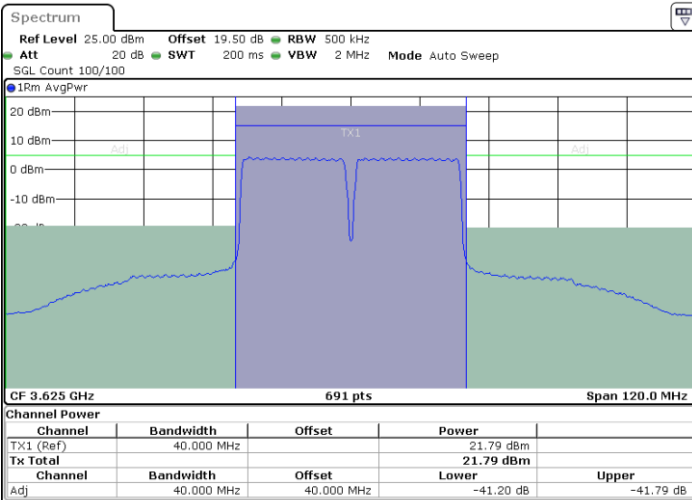

Lowest Channel / 1RB99 and 1RB0

Date: 17.AUG.2024 23:53:07

Date: 17.AUG.2024 23:53:57

Lowest Channel / FullIRB

N/A

Date: 17.AUG.2024 23:48:55

LTE Band 48C / 20MHz+20MHz

QPSK

MiddleChannel / 1RB0 and 1RB99

Middle Channel / 1RB99 and 1RB0

Date: 17.AUG.2024 23:21:21

Date: 17.AUG.2024 23:22:12

Middle Channel / FullIRB

N/A

Date: 17.AUG.2024 23:17:08

LTE Band 48C / 20MHz+20MHz