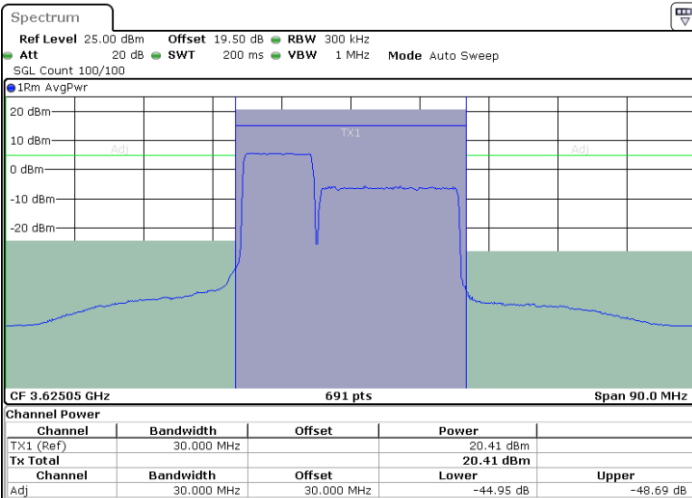

Highest Channel / FullRB

N/A

Date: 16 AUG 2024 21:32:02

LTE Band 48C / 10MHz+20MHz

16QAM

Lowest Channel / 1RB0 and 1RB99

Lowest Channel / 1RB49 and 1RB0

Date: 16 AUG 2024 23:08:06

Date: 16 AUG 2024 23:10:53

Lowest Channel / FullIRB

N/A

Date: 16 AUG 2024 23:05:18

LTE Band 48C / 10MHz+20MHz

16QAM

Middle Channel / 1RB0 and 1RB99

Middle Channel / 1RB49 and 1RB0

Date: 16 AUG 2024 22:43:29

Date: 16 AUG 2024 22:46:15

Middle Channel / FullIRB

N/A

Date: 16 AUG 2024 22:40:41

LTE Band 48C / 10MHz+20MHz

16QAM

Highest Channel / 1RB0 and 1RB99

Highest Channel / 1RB49 and 1RB0

Date: 16 AUG 2024 23:32:36

Date: 16 AUG 2024 23:35:23

Highest Channel / FullRB

N/A

Date: 16 AUG 2024 23:29:48

LTE Band 48C / 15MHz+20MHz

16QAM