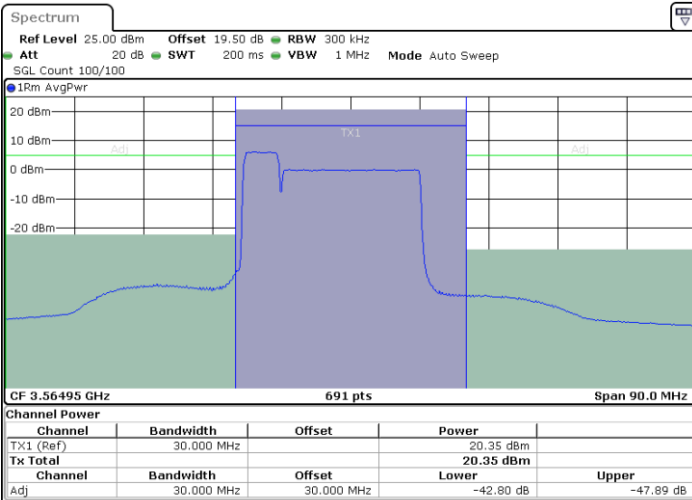

Date: 18.AUG.2024 00:16:14

Date: 18.AUG.2024 00:18:43

Highest Channel / FullRB

N/A

Date: 18.AUG.2024 00:13:43

LTE Band 48C / 5MHz+20MHz

64QAM

Lowest Channel / 1RB0 and 1RB99

Lowest Channel / 1RB24 and 1RB0

Date: 16 AUG 2024 21:04:29

Date: 16 AUG 2024 21:09:07

Lowest Channel / FullIRB

N/A

Date: 16 AUG 2024 21:03:32

LTE Band 48C / 5MHz+20MHz

64QAM

Middle Channel / 1RB0 and 1RB9

Middle Channel / 1RB24 and 1RB0

Date: 16 AUG 2024 20:36:53

Date: 16.AUG 2024 20:41:31

Middle Channel / FullIRB

N/A

Date: 16 AUG 2024 20:35:56

LTE Band 48C / 5MHz+20MHz