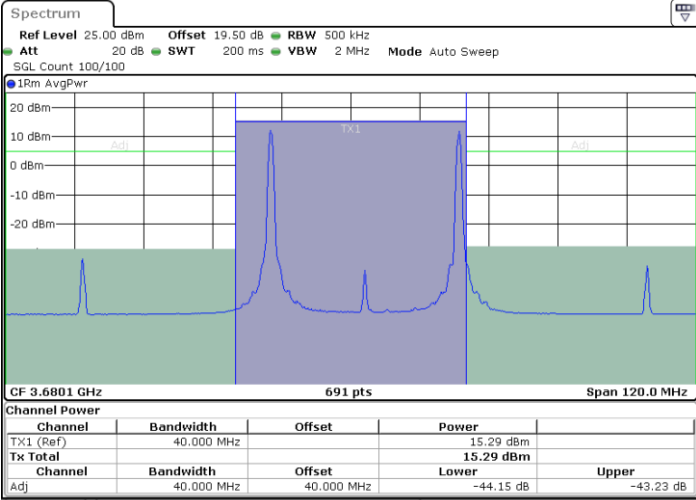

Date: 17.AUG.2024 21:54:14

Middle Channel / FullIRB

N/A

Date: 17.AUG.2024 21:48:37

LTE Band 48C / 20MHz+15MHz

QPSK

Highest Channel / 1RB0 and 1RB74

Highest Channel / 1RB99 and 1RB0

Date: 17.AUG.2024 22:49:38

Date: 17.AUG.2024 22:50:34

Highest Channel / FullRB

N/A

Date: 17.AUG.2024 22:45:00

LTE Band 48C / 20MHz+20MHz

QPSK

Lowest Channel / 1RB0 and 1RB99