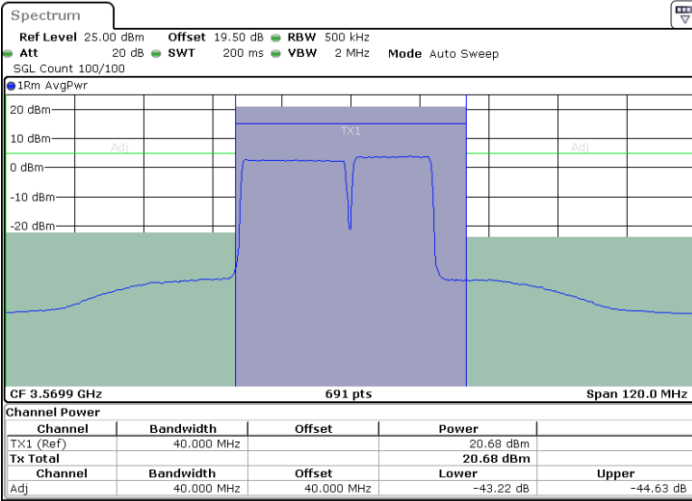

Highest Channel / 1RB0 and 1RB49

Highest Channel / 1RB99 and 1RB0

Date: 17.AUG.2024 20:55:18

Date: 17.AUG.2024 20:58:03

Highest Channel / FullRB

N/A

Date: 17.AUG.2024 20:52:30

LTE Band 48C / 20MHz+15MHz

16QAM

Lowest Channel / 1RB0 and 1RB74

Lowest Channel / 1RB99 and 1RB0

Date: 17.AUG.2024 22:25:18

Date: 17.AUG.2024 22:28:09

Lowest Channel / FullIRB

N/A

Date: 17.AUG.2024 22:22:29

LTE Band 48C / 20MHz+15MHz

16QAM

Middle Channel / 1RB0 and 1RB74

Middle Channel / 1RB99 and 1RB0

Date: 17.AUG.2024 21:52:22

Date: 17.AUG.2024 21:55:10

Middle Channel / FullIRB

N/A

Date: 17.AUG.2024 21:49:33

LTE Band 48C / 20MHz+15MHz

16QAM

Highest Channel / 1RB0 and 1RB74

Highest Channel / 1RB99 and 1RB0

Date: 17.AUG.2024 22:48:43

Date: 17.AUG.2024 22:51:30

Highest Channel / FullRB