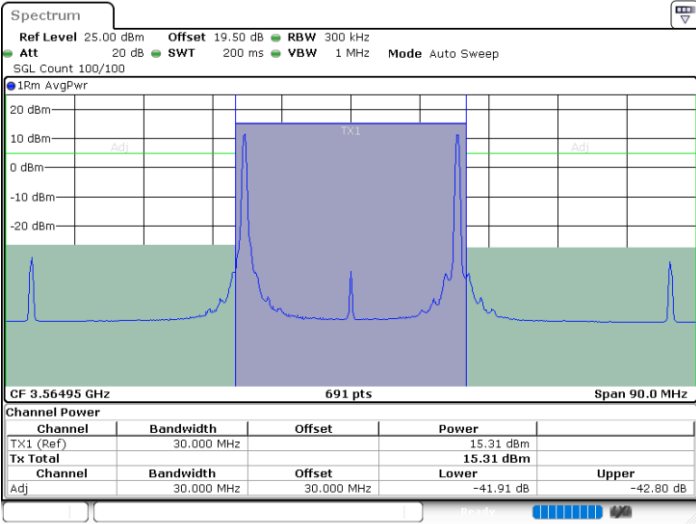

LTE Band 48C / 20MHz+10MHz

QPSK

Lowest Channel / 1RB0 and 1RB49

Lowest Channel / 1RB99 and 1RB0

Date: 17.AUG.2024 20:39:58