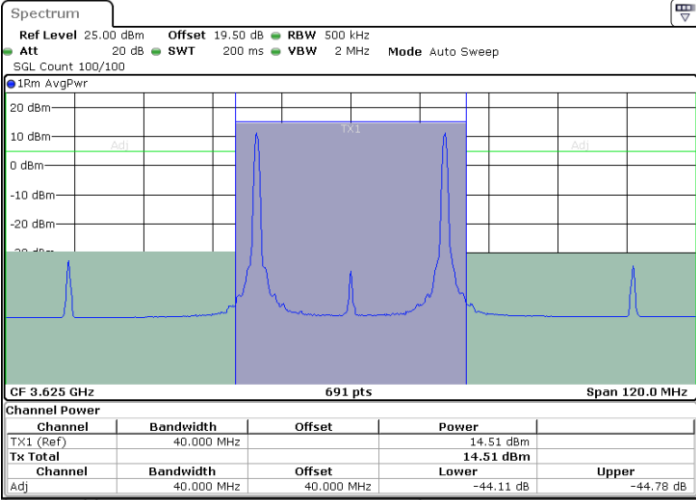

LTE Band 48C / 15MHz+20MHz

16QAM

Middle Channel / 1RB0 and 1RB9

Middle Channel / 1RB74 and 1RB0

Date: 17.AUG.2024 01:33:10