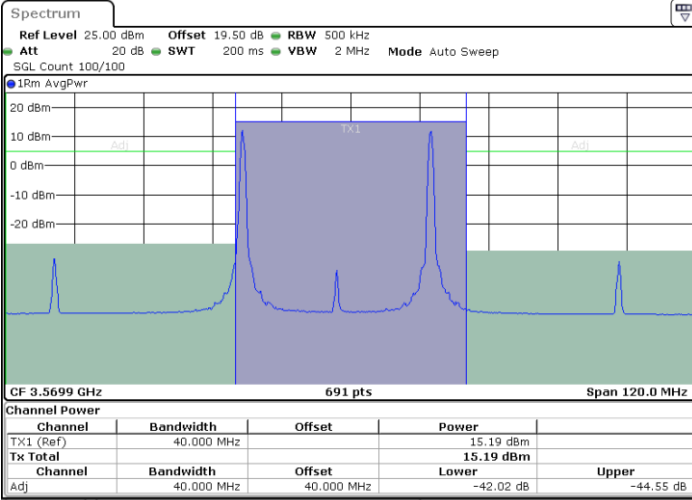

LTE Band 48C / 20MHz+15MHz

16QAM

Lowest Channel / 1RB0 and 1RB74

Lowest Channel / 1RB99 and 1RB0

Date: 17.AUG.2024 22:25:18