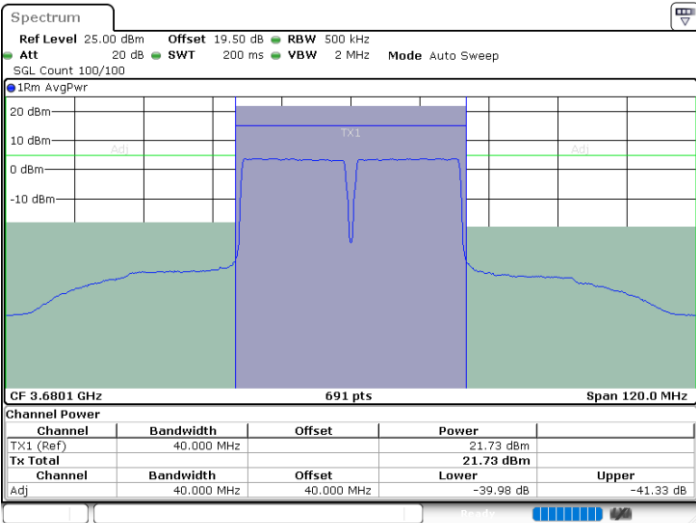

QPSK

Highest Channel / 1RB0 and 1RB99

Highest Channel / 1RB99 and 1RB0

Date: 18.AUG.2024 00:17:03

Date: 18.AUG.2024 00:17:53

Highest Channel / FullRB

N/A

Date: 18.AUG.2024 00:12:54

LTE Band 48C / 5MHz+20MHz

16QAM

Lowest Channel / 1RB0 and 1RB99

Lowest Channel / 1RB24 and 1RB0

Date: 16 AUG 2024 21:05:24

Date: 16.AUG 2024 21:08:11

Lowest Channel / FullIRB

N/A