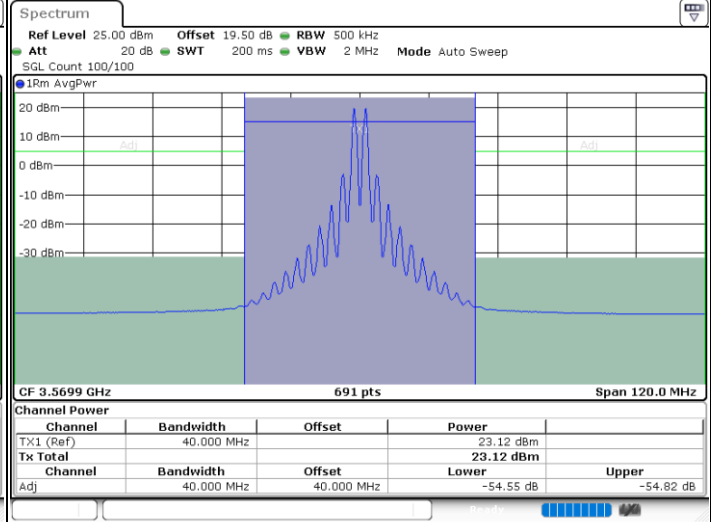

Date: 17.AUG.2024 21:54:14

Middle Channel / FullIRB

N/A

Date: 17.AUG.2024 21:48:37

LTE Band 48C / 20MHz+15MHz

QPSK

Highest Channel / 1RB0 and 1RB74

Highest Channel / 1RB99 and 1RB0

Date: 17.AUG.2024 22:49:38

Date: 17.AUG.2024 22:50:34

Highest Channel / FullRB

N/A

Date: 17.AUG.2024 22:45:00

LTE Band 48C / 20MHz+20MHz

QPSK

Lowest Channel / 1RB0 and 1RB99

Lowest Channel / 1RB99 and 1RB0

Date: 17.AUG.2024 23:53:07

Date: 17.AUG.2024 23:53:57

Lowest Channel / FullIRB

N/A

Date: 17.AUG.2024 23:48:55

LTE Band 48C / 20MHz+20MHz

QPSK