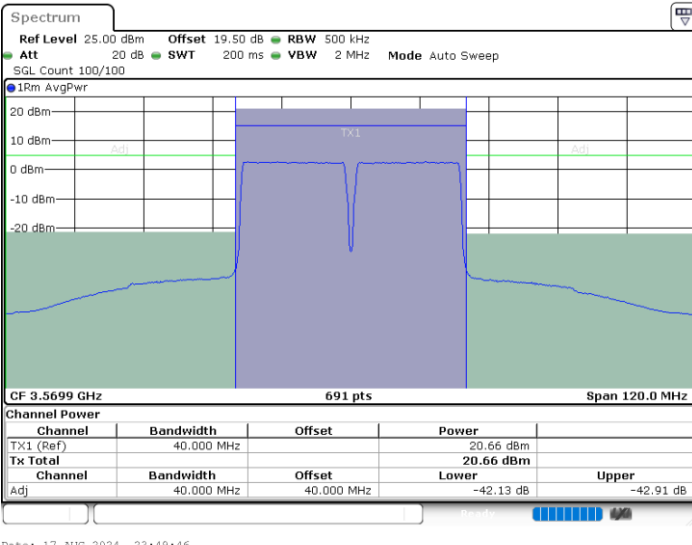

Date: 17.AUG.2024 21:49:33

LTE Band 48C / 20MHz+15MHz

16QAM

Highest Channel / 1RB0 and 1RB74

Highest Channel / 1RB99 and 1RB0

Date: 17.AUG.2024 22:48:43

Date: 17.AUG.2024 22:51:30

Highest Channel / FullRB

N/A

Date: 17.AUG.2024 22:45:55

LTE Band 48C / 20MHz+20MHz

16QAM

Lowest Channel / 1RB0 and 1RB99

Lowest Channel / 1RB99 and 1RB0

Date: 17.AUG.2024 23:52:16

Date: 17.AUG.2024 23:54:47

Lowest Channel / FullIRB

N/A

Date: 17.AUG.2024 23:49:46

LTE Band 48C / 20MHz+20MHz

16QAM

MiddleChannel / 1RB0 and 1RB99

Middle Channel / 1RB99 and 1RB0

Date: 17.AUG.2024 23:20:30

Date: 17.AUG.2024 23:23:02

Middle Channel / FullIRB

N/A

Date: 17.AUG.2024 23:17:58

LTE Band 48C / 20MHz+20MHz

16QAM

Highest Channel / 1RB0 and 1RB99

Highest Channel / 1RB99 and 1RB0