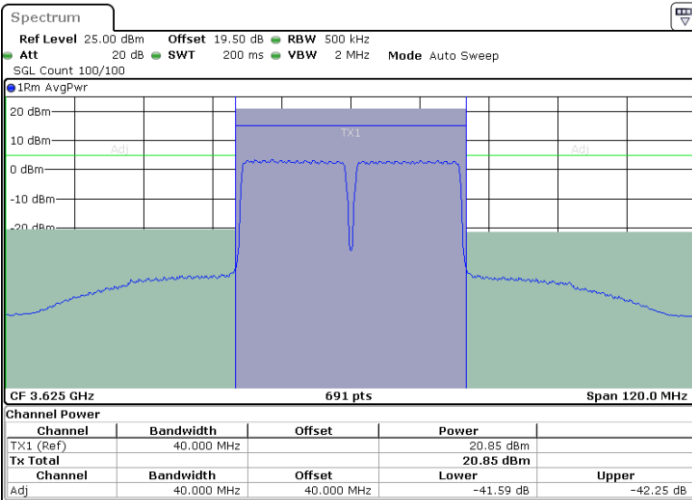

N/A

Date: 17.AUG.2024 22:45:55

LTE Band 48C / 20MHz+20MHz

16QAM

Lowest Channel / 1RB0 and 1RB99

Lowest Channel / 1RB99 and 1RB0

Date: 17.AUG.2024 23:52:16

Date: 17.AUG.2024 23:54:47

Lowest Channel / FullIRB

N/A

Date: 17.AUG.2024 23:49:46

LTE Band 48C / 20MHz+20MHz

16QAM

MiddleChannel / 1RB0 and 1RB99

Middle Channel / 1RB99 and 1RB0

Date: 17.AUG.2024 23:20:30

Date: 17.AUG.2024 23:23:02

Middle Channel / FullIRB

N/A

Date: 17.AUG.2024 23:17:58

LTE Band 48C / 20MHz+20MHz

16QAM

Highest Channel / 1RB0 and 1RB99

Highest Channel / 1RB99 and 1RB0

Date: 18.AUG.2024 00:16:14

Date: 18.AUG.2024 00:18:43

Highest Channel / FullRB

N/A

Date: 18.AUG.2024 00:13:43

LTE Band 48C / 5MHz+20MHz

64QAM

Lowest Channel / 1RB0 and 1RB99