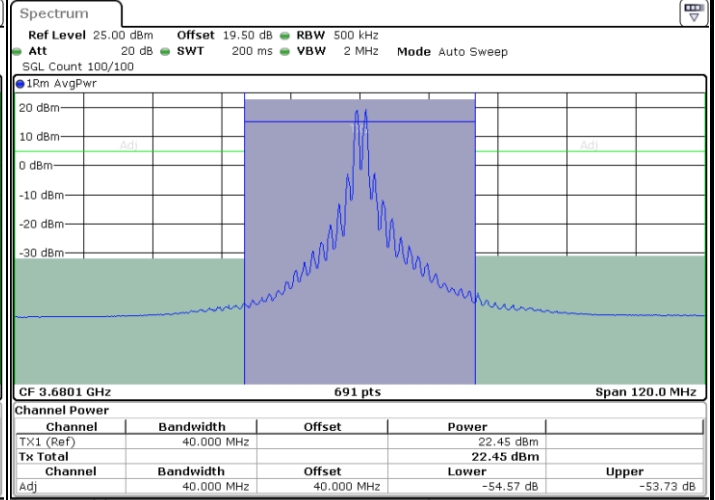

Middle Channel / FullRB

N/A

Date: 17.AUG.2024 01:29:26

LTE Band 48C / 15MHz+20MHz

QPSK

Highest Channel / 1RB0 and 1RB99

Highest Channel / 1RB74 and 1RB0

Date: 17 AUG 2024 02:24:32

Date: 17 AUG 2024 02:25:27

Highest Channel / FullRB

N/A

Date: 17 AUG 2024 02:19:52

LTE Band 48C / 20MHz+5MHz

QPSK

Lowest Channel / 1RB0 and 1RB24

Lowest Channel / 1RB99 and 1RB0