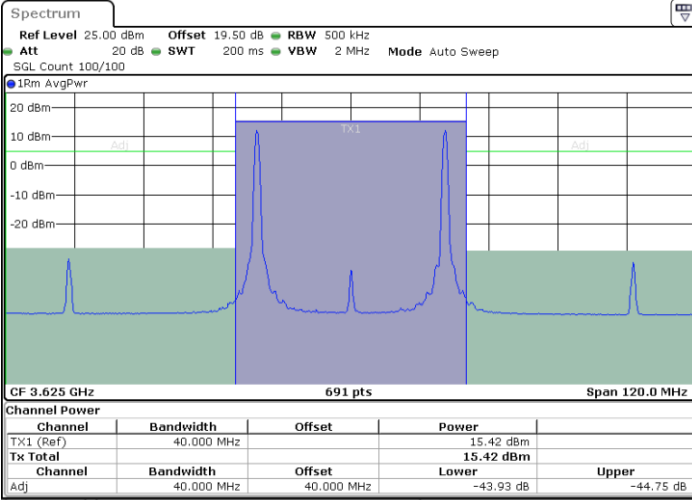

LTE Band 48C / 20MHz+15MHz

16QAM

Middle Channel / 1RB0 and 1RB74

Middle Channel / 1RB99 and 1RB0

Date: 17.AUG.2024 21:52:22