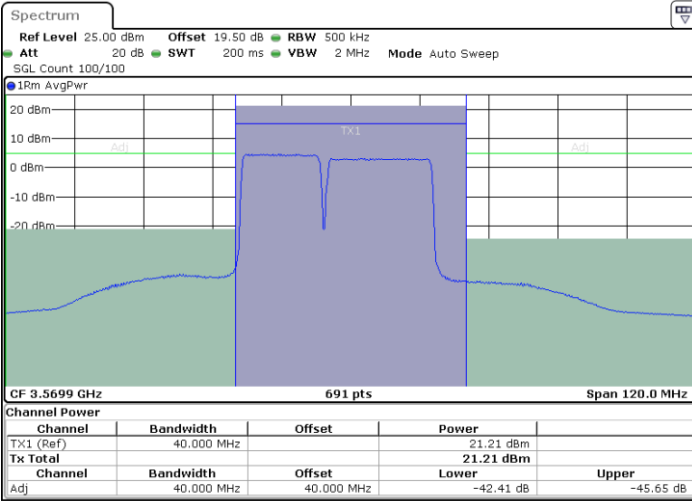

Lowest Channel / FullIRB

N/A

Date: 17.AUG.2024 01:53:41