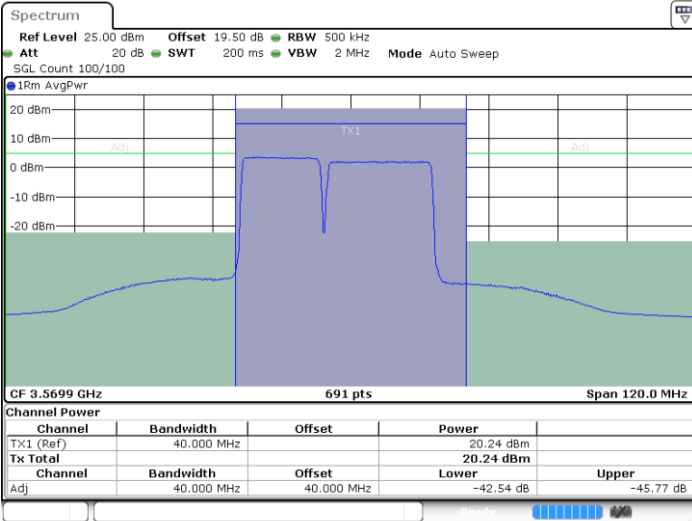

Highest Channel / 1RB49 and 1RB0

Date: 16 AUG 2024 23:32:36

Date: 16 AUG 2024 23:35:23

Highest Channel / FullRB

N/A

Date: 16 AUG 2024 23:29:48

LTE Band 48C / 15MHz+20MHz

16QAM

Lowest Channel / 1RB0 and 1RB99

Lowest Channel / 1RB74 and 1RB0

Date: 17 AUG 2024 01:57:26

Date: 17 AUG 2024 02:00:13

Lowest Channel / FullIRB

N/A

Date: 17 AUG 2024 01:54:37

LTE Band 48C / 15MHz+20MHz