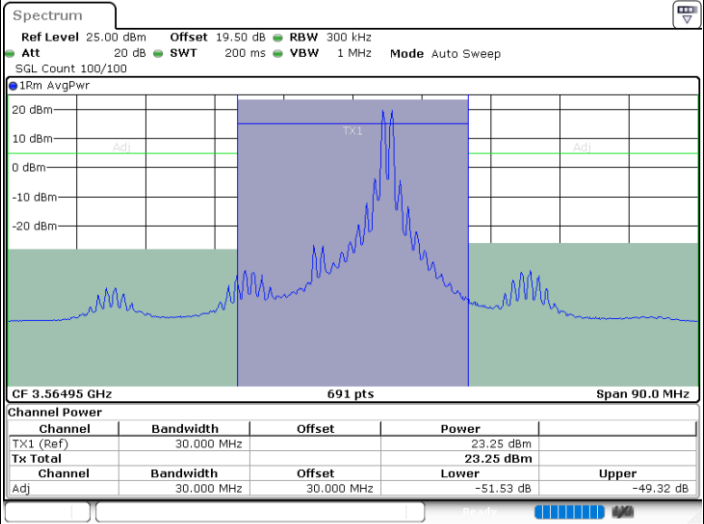

Date: 17.AUG.2024 20:40:57