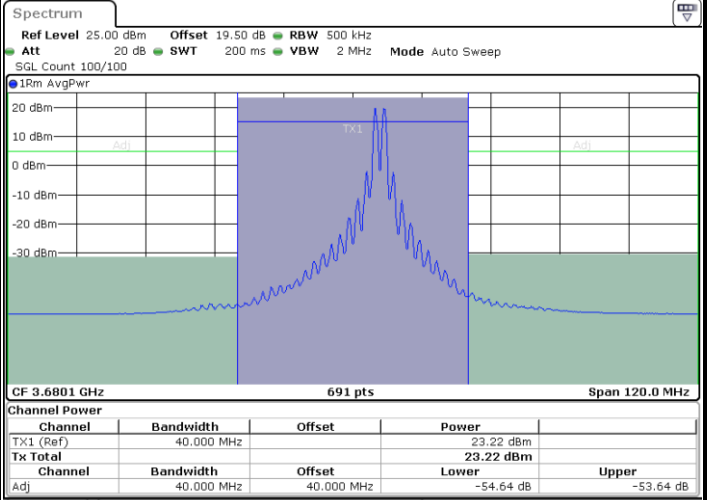

Lowest Channel / FullIRB

N/A

Date: 17.AUG.2024 22:21:33

LTE Band 48C / 20MHz+15MHz

QPSK

Middle Channel / 1RB0 and 1RB74

Middle Channel / 1RB99 and 1RB0

Date: 17.AUG.2024 21:53:18

Date: 17.AUG.2024 21:54:14

Middle Channel / FullIRB

N/A

Date: 17.AUG.2024 21:48:37

LTE Band 48C / 20MHz+15MHz

QPSK

Highest Channel / 1RB0 and 1RB74

Highest Channel / 1RB99 and 1RB0

Date: 17.AUG.2024 22:49:38

Date: 17.AUG.2024 22:50:34

Highest Channel / FullRB

N/A

Date: 17.AUG.2024 22:45:00

LTE Band 48C / 20MHz+20MHz

QPSK

Lowest Channel / 1RB0 and 1RB99