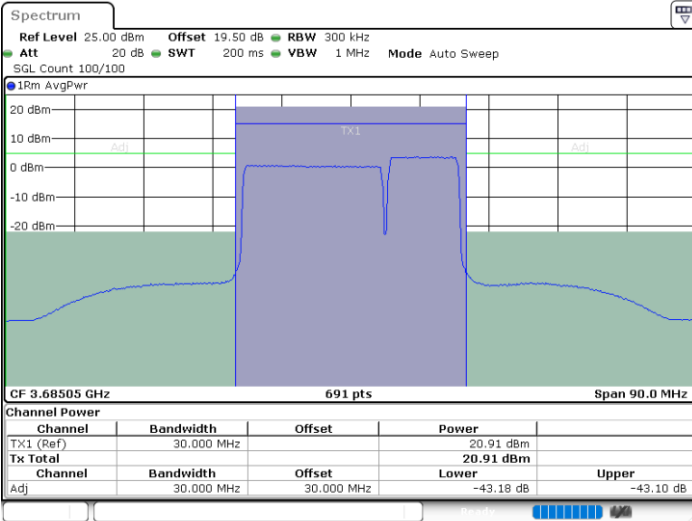

Highest Channel / 1RB0 and 1RB49

Highest Channel / 1RB99 and 1RB0

Date: 17.AUG.2024 20:55:18

Date: 17.AUG.2024 20:58:03

Highest Channel / FullRB

N/A

Date: 17.AUG.2024 20:52:30

LTE Band 48C / 20MHz+15MHz