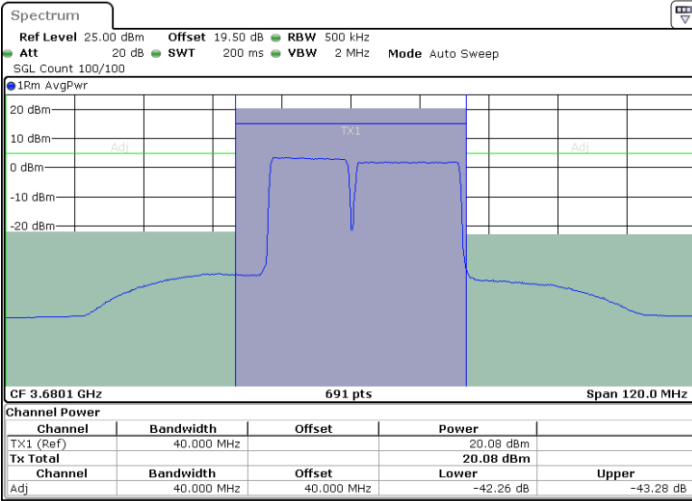

Lowest Channel / 1RB0 and 1RB99

Lowest Channel / 1RB74 and 1RB0

Date: 17 AUG 2024 01:57:26

Date: 17 AUG 2024 02:00:13

Lowest Channel / FullIRB

N/A

Date: 17 AUG 2024 01:54:37

LTE Band 48C / 15MHz+20MHz

LTE Band 48C / 15MHz+20MHz

16QAM

Highest Channel / 1RB0 and 1RB99

Highest Channel / 1RB74 and 1RB0

Date: 17 AUG 2024 02:23:36

Date: 17 AUG 2024 02:26:23

Highest Channel / FullRB

N/A

Date: 17 AUG 2024 02:20:48

LTE Band 48C / 20MHz+5MHz

16QAM

Lowest Channel / 1RB0 and 1RB24

Lowest Channel / 1RB99 and 1RB0

Date: 17.AUG.2024 19:06:44

Date: 17.AUG.2024 19:09:30

Lowest Channel / FullIRB