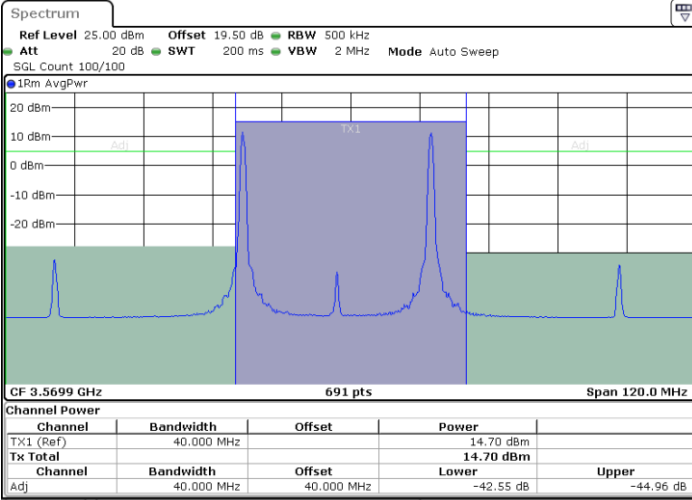

Highest Channel / 1RB49 and 1RB0

Date: 16 AUG 2024 23:32:36

Date: 16 AUG 2024 23:35:23

Highest Channel / FullRB

N/A

Date: 16 AUG 2024 23:29:48

LTE Band 48C / 15MHz+20MHz

16QAM

Lowest Channel / 1RB0 and 1RB99

Lowest Channel / 1RB74 and 1RB0

Date: 17 AUG 2024 01:57:26

Date: 17 AUG 2024 02:00:13

Lowest Channel / FullIRB

N/A

Date: 17 AUG 2024 01:54:37

LTE Band 48C / 15MHz+20MHz