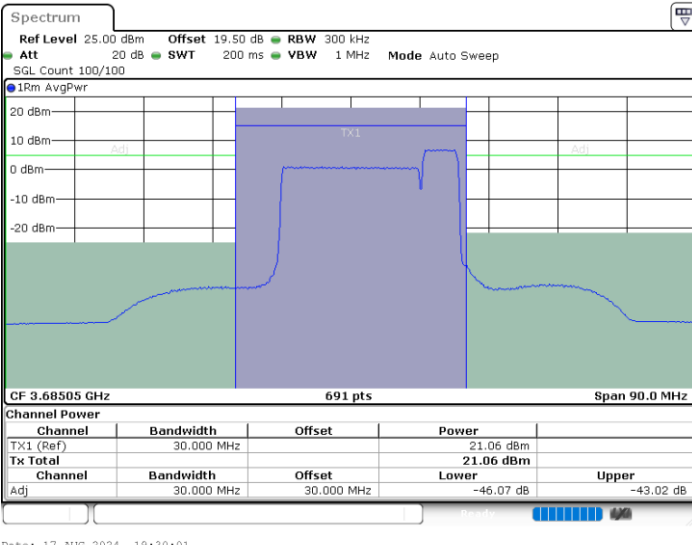

Middle Channel / FullIRB

N/A

Date: 17.AUG.2024 18:25:22

LTE Band 48C / 20MHz+5MHz

16QAM

Highest Channel / 1RB0 and 1RB24

Highest Channel / 1RB99 and 1RB0

Date: 17.AUG.2024 19:32:51

Date: 17.AUG.2024 19:35:36

Highest Channel / FullRB

N/A

Date: 17.AUG.2024 19:30:01

LTE Band 48C / 20MHz+10MHz

16QAM

Lowest Channel / 1RB0 and 1RB49

Lowest Channel / 1RB99 and 1RB0