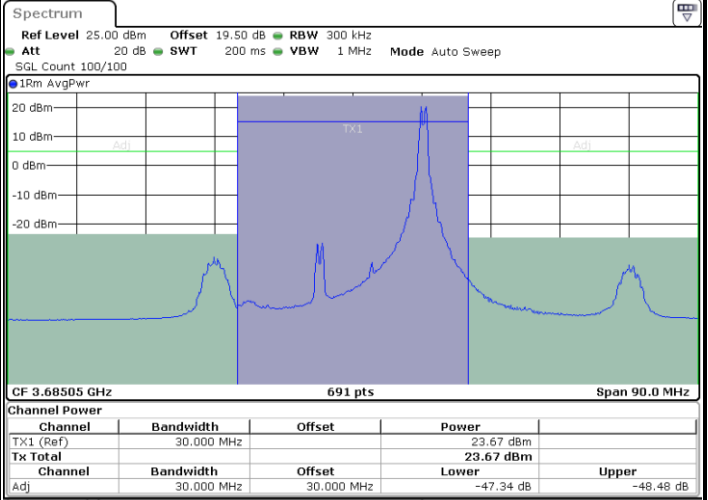

Middle Channel / 1RB99 and 1RB0

Date: 17.AUG.2024 18:29:02

Date: 17.AUG.2024 18:29:57

Middle Channel / FullIRB

N/A

Date: 17.AUG.2024 18:24:26

LTE Band 48C / 20MHz+5MHz

QPSK

Highest Channel / 1RB0 and 1RB24

Highest Channel / 1RB99 and 1RB0

Date: 17.AUG.2024 19:33:46

Date: 17.AUG.2024 19:34:42

Highest Channel / FullRB

N/A

Date: 17.AUG.2024 19:29:06

LTE Band 48C / 20MHz+10MHz