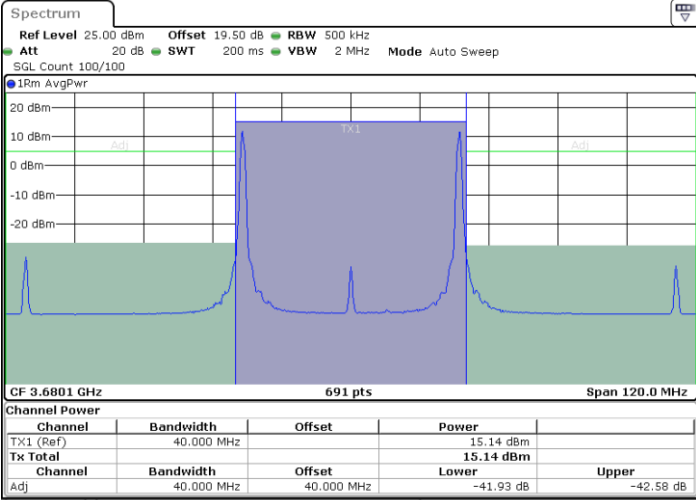

LTE Band 48C / 20MHz+20MHz

QPSK

Highest Channel / 1RB0 and 1RB99

Highest Channel / 1RB99 and 1RB0

Date: 18.AUG.2024 00:17:03

Date: 18.AUG.2024 00:17:53