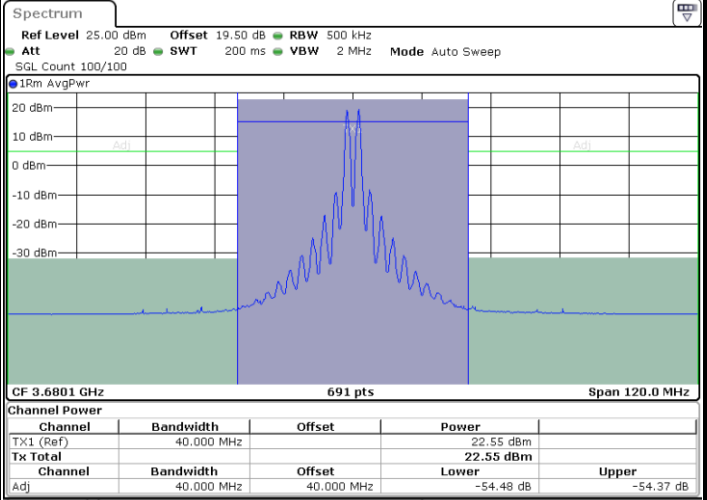

Lowest Channel / FullIRB

N/A

Date: 17.AUG.2024 23:49:46

LTE Band 48C / 20MHz+20MHz

16QAM

MiddleChannel / 1RB0 and 1RB99

Middle Channel / 1RB99 and 1RB0

Date: 17.AUG.2024 23:20:30

Date: 17.AUG.2024 23:23:02

Middle Channel / FullIRB

N/A

Date: 17.AUG.2024 23:17:58

LTE Band 48C / 20MHz+20MHz

16QAM

Highest Channel / 1RB0 and 1RB99

Highest Channel / 1RB99 and 1RB0

Date: 18.AUG.2024 00:16:14

Date: 18.AUG.2024 00:18:43

Highest Channel / FullRB

N/A

Date: 18.AUG.2024 00:13:43

LTE Band 48C / 5MHz+20MHz

64QAM

Lowest Channel / 1RB0 and 1RB99