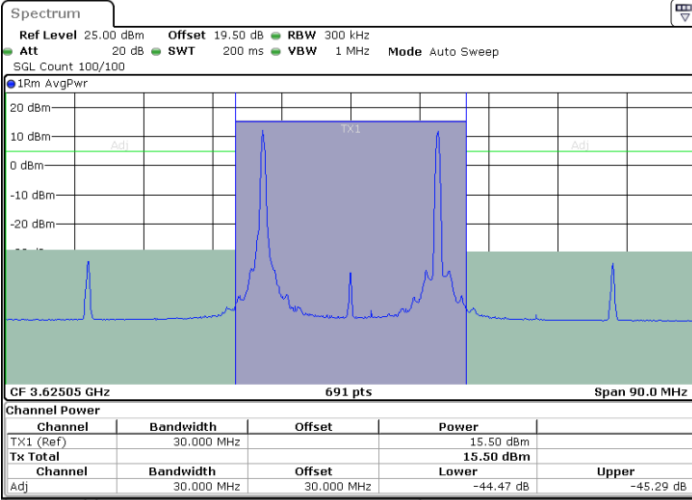

Date: 17 AUG 2024 02:20:48

LTE Band 48C / 20MHz+5MHz

16QAM

Lowest Channel / 1RB0 and 1RB24

Lowest Channel / 1RB99 and 1RB0

Date: 17.AUG.2024 19:06:44

Date: 17.AUG.2024 19:09:30

Lowest Channel / FullIRB

N/A

Date: 17.AUG.2024 19:03:57

LTE Band 48C / 20MHz+5MHz

16QAM

Middle Channel / 1RB0 and 1RB24

Middle Channel / 1RB99 and 1RB0

Date: 17.AUG.2024 18:28:08

Date: 17.AUG.2024 18:30:53

Middle Channel / FullIRB

N/A

Date: 17.AUG.2024 18:25:22

LTE Band 48C / 20MHz+5MHz

16QAM

Highest Channel / 1RB0 and 1RB24

Highest Channel / 1RB99 and 1RB0

Date: 17.AUG.2024 19:32:51