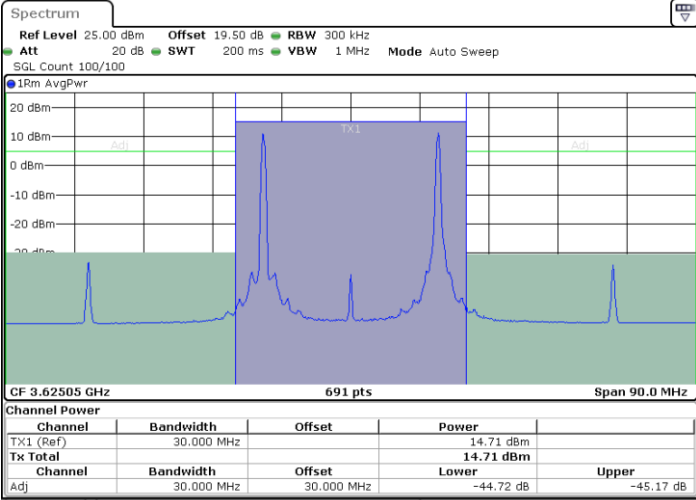

Date: 16 AUG 2024 21:02:36

LTE Band 48C / 5MHz+20MHz

16QAM

Middle Channel / 1RB0 and 1RB99

Middle Channel / 1RB24 and 1RB0

Date: 16 AUG 2024 20:37:49

Date: 16 AUG 2024 20:40:35

Middle Channel / FullIRB

N/A

Date: 16 AUG 2024 20:35:00

LTE Band 48C / 5MHz+20MHz

16QAM

Highest Channel / 1RB0 and 1RB99

Highest Channel / 1RB24 and 1RB0

Date: 16 AUG 2024 21:34:50

Date: 16 AUG 2024 21:37:37