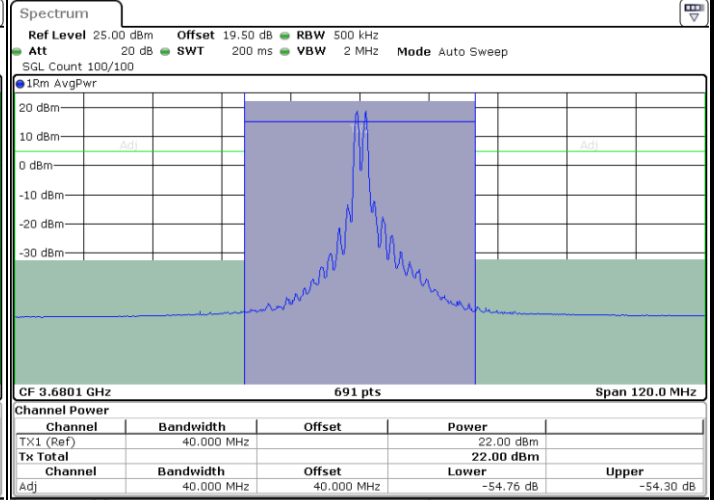

LTE Band 48C / 15MHz+20MHz

16QAM

Highest Channel / 1RB0 and 1RB99

Highest Channel / 1RB74 and 1RB0

Date: 17 AUG 2024 02:23:36

Date: 17 AUG 2024 02:26:23

Highest Channel / FullRB

N/A

Date: 17 AUG 2024 02:20:48

LTE Band 48C / 20MHz+5MHz

16QAM

Lowest Channel / 1RB0 and 1RB24

Lowest Channel / 1RB99 and 1RB0

Date: 17.AUG.2024 19:06:44

Date: 17.AUG.2024 19:09:30

Lowest Channel / FullIRB