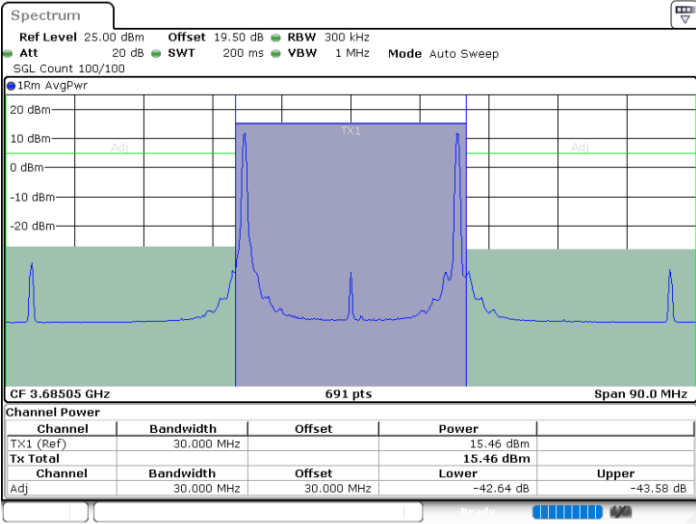

Date: 17.AUG.2024 20:13:26

LTE Band 48C / 20MHz+10MHz

QPSK

Highest Channel / 1RB0 and 1RB49

Highest Channel / 1RB99 and 1RB0

Date: 17.AUG.2024 20:56:13

Date: 17.AUG.2024 20:57:08

Highest Channel / FullRB