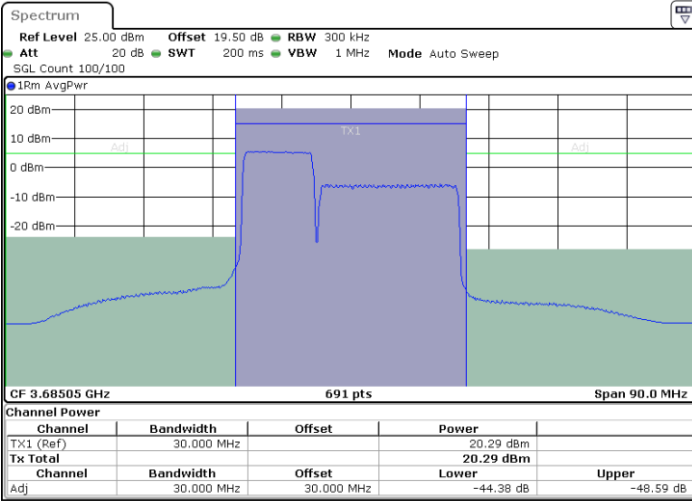

Date: 16 AUG 2024 22:43:29

Date: 16 AUG 2024 22:46:15

Middle Channel / FullIRB

N/A

Date: 16 AUG 2024 22:40:41

LTE Band 48C / 10MHz+20MHz

16QAM

Highest Channel / 1RB0 and 1RB99

Highest Channel / 1RB49 and 1RB0

Date: 16 AUG 2024 23:32:36

Date: 16 AUG 2024 23:35:23

Highest Channel / FullRB

N/A

Date: 16 AUG 2024 23:29:48

LTE Band 48C / 15MHz+20MHz

16QAM

Lowest Channel / 1RB0 and 1RB99

Lowest Channel / 1RB74 and 1RB0

Date: 17 AUG 2024 01:57:26

Date: 17 AUG 2024 02:00:13

Lowest Channel / FullIRB

N/A

Date: 17 AUG 2024 01:54:37

LTE Band 48C / 15MHz+20MHz