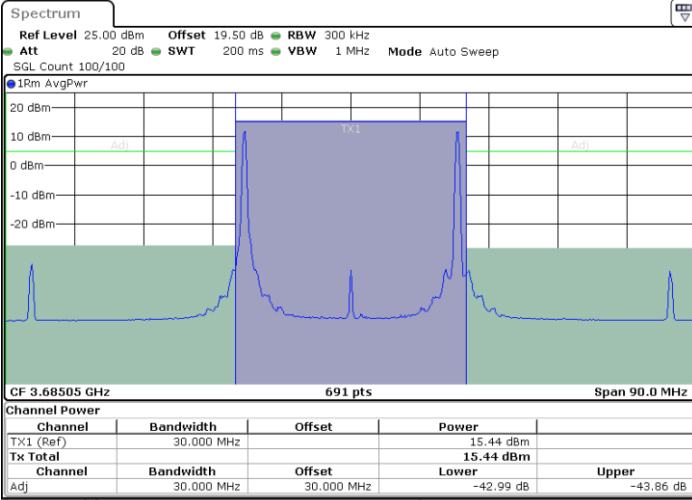

Middle Channel / 1RB99 and 1RB0

Date: 17.AUG.2024 20:17:09

Date: 17.AUG.2024 20:19:55

Middle Channel / FullIRB

N/A

Date: 17.AUG.2024 20:14:21

LTE Band 48C / 20MHz+10MHz

16QAM

Highest Channel / 1RB0 and 1RB49

Highest Channel / 1RB99 and 1RB0

Date: 17.AUG.2024 20:55:18

Date: 17.AUG.2024 20:58:03

Highest Channel / FullRB

N/A

Date: 17.AUG.2024 20:52:30

LTE Band 48C / 20MHz+15MHz