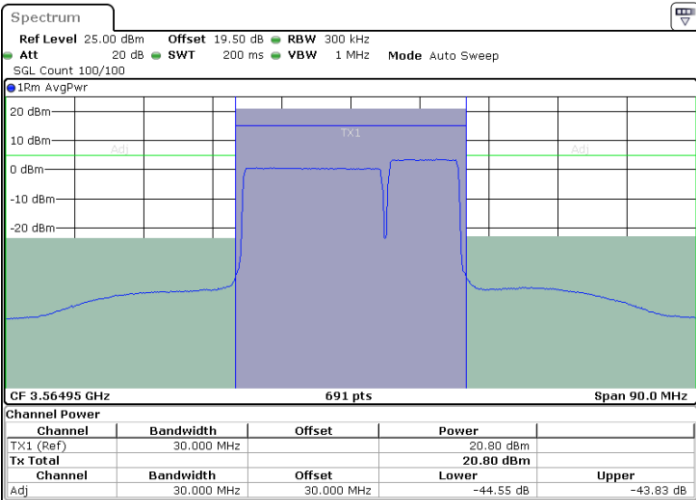

Middle Channel / FullIRB

N/A

Date: 17.AUG.2024 18:25:22

LTE Band 48C / 20MHz+5MHz

16QAM

Highest Channel / 1RB0 and 1RB24

Highest Channel / 1RB99 and 1RB0

Date: 17.AUG.2024 19:32:51

Date: 17.AUG.2024 19:35:36

Highest Channel / FullRB

N/A

Date: 17.AUG.2024 19:30:01

LTE Band 48C / 20MHz+10MHz

16QAM

Lowest Channel / 1RB0 and 1RB49

Lowest Channel / 1RB99 and 1RB0

Date: 17.AUG.2024 20:39:02

Date: 17.AUG.2024 20:41:52

Lowest Channel / FullIRB

N/A

Date: 17.AUG.2024 20:36:15

LTE Band 48C / 20MHz+10MHz

16QAM

Middle Channel / 1RB0 and 1RB49