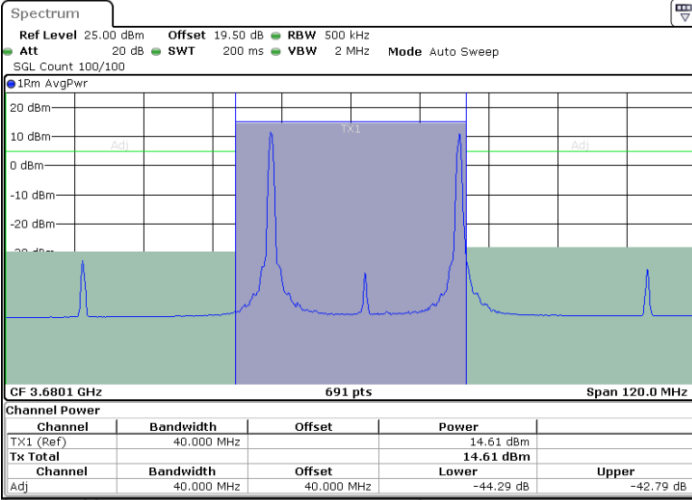

Middle Channel / FullRB

N/A

Date: 17.AUG.2024 01:29:26

LTE Band 48C / 15MHz+20MHz

QPSK

Highest Channel / 1RB0 and 1RB99

Highest Channel / 1RB74 and 1RB0

Date: 17 AUG 2024 02:24:32

Date: 17 AUG 2024 02:25:27

Highest Channel / FullRB

N/A

Date: 17 AUG 2024 02:19:52

LTE Band 48C / 20MHz+5MHz

QPSK

Lowest Channel / 1RB0 and 1RB24

Lowest Channel / 1RB99 and 1RB0