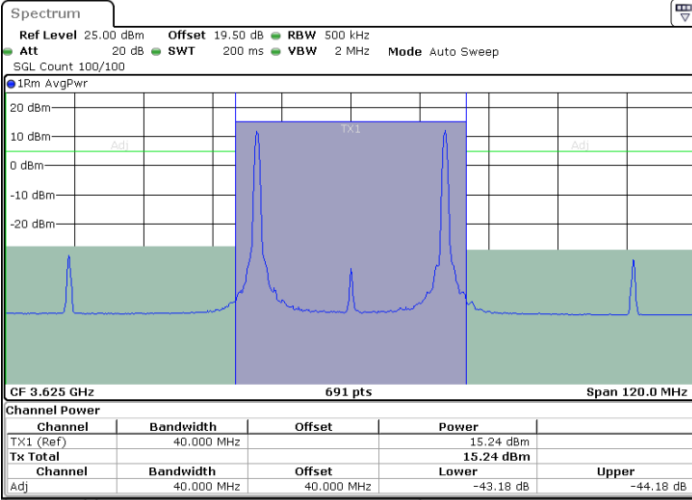

Lowest Channel / FullIRB

N/A

Date: 17.AUG.2024 22:21:33

LTE Band 48C / 20MHz+15MHz

QPSK

Middle Channel / 1RB0 and 1RB74

Middle Channel / 1RB99 and 1RB0

Date: 17.AUG.2024 21:53:18

Date: 17.AUG.2024 21:54:14

Middle Channel / FullIRB

N/A

Date: 17.AUG.2024 21:48:37

LTE Band 48C / 20MHz+15MHz

QPSK

Highest Channel / 1RB0 and 1RB74

Highest Channel / 1RB99 and 1RB0