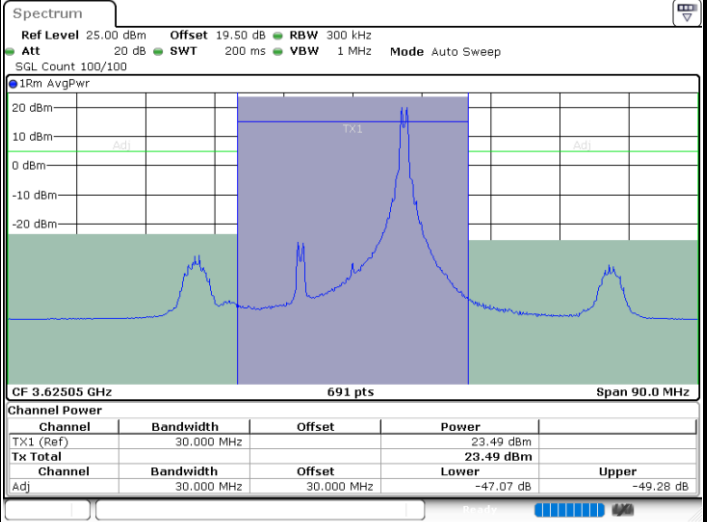

LTE Band 48C / 20MHz+5MHz

QPSK

Middle Channel / 1RB0 and 1RB24

Middle Channel / 1RB99 and 1RB0

Date: 17.AUG.2024 18:29:02

Date: 17.AUG.2024 18:29:57