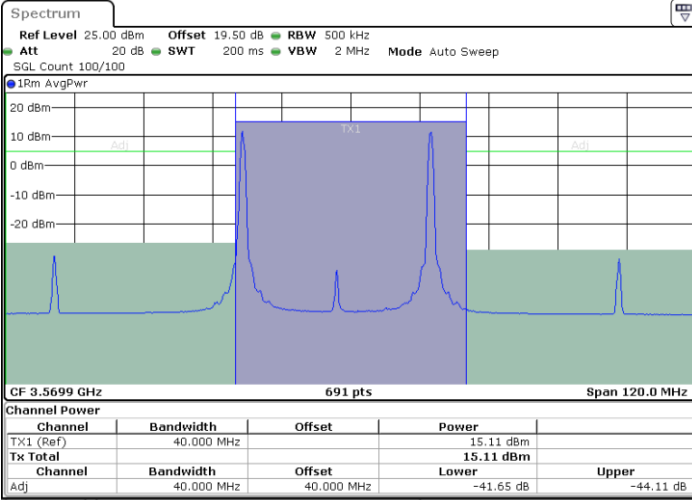

Date: 17.AUG.2024 20:13:26

LTE Band 48C / 20MHz+10MHz

QPSK

Highest Channel / 1RB0 and 1RB49

Highest Channel / 1RB99 and 1RB0

Date: 17.AUG.2024 20:56:13

Date: 17.AUG.2024 20:57:08

Highest Channel / FullRB

N/A

Date: 17.AUG.2024 20:51:35

LTE Band 48C / 20MHz+15MHz

QPSK

Lowest Channel / 1RB0 and 1RB74

Lowest Channel / 1RB99 and 1RB0

Date: 17.AUG.2024 22:26:14

Date: 17.AUG.2024 22:27:10