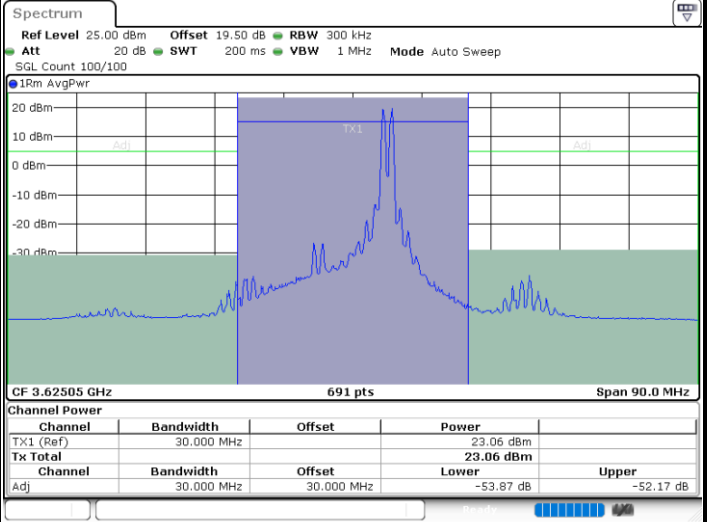

Date: 17.AUG.2024 19:35:36

Highest Channel / FullRB

N/A

Date: 17.AUG.2024 19:30:01

LTE Band 48C / 20MHz+10MHz

16QAM

Lowest Channel / 1RB0 and 1RB49

Lowest Channel / 1RB99 and 1RB0

Date: 17.AUG.2024 20:39:02

Date: 17.AUG.2024 20:41:52

Lowest Channel / FullIRB

N/A

Date: 17.AUG.2024 20:36:15

LTE Band 48C / 20MHz+10MHz

16QAM

Middle Channel / 1RB0 and 1RB49

Middle Channel / 1RB99 and 1RB0

Date: 17.AUG.2024 20:17:09

Date: 17.AUG.2024 20:19:55

Middle Channel / FullIRB

N/A

Date: 17.AUG.2024 20:14:21

LTE Band 48C / 20MHz+10MHz

16QAM

Highest Channel / 1RB0 and 1RB49

Highest Channel / 1RB99 and 1RB0

Date: 17.AUG.2024 20:55:18

Date: 17.AUG.2024 20:58:03

Highest Channel / FullRB

N/A

Date: 17.AUG.2024 20:52:30

LTE Band 48C / 20MHz+15MHz