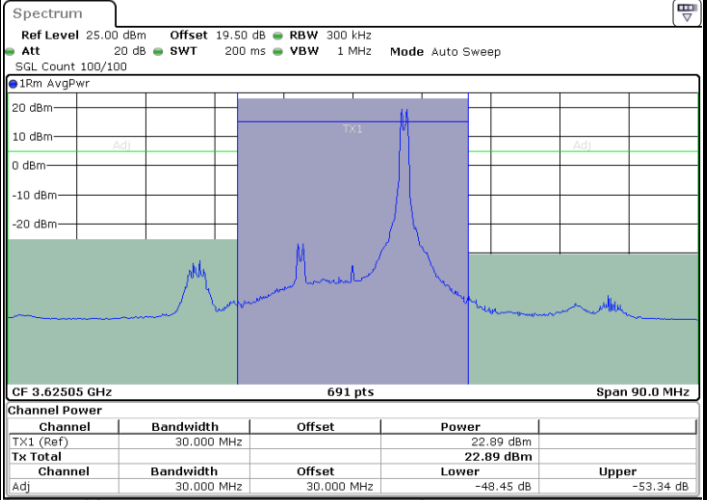

Date: 17 AUG 2024 02:20:48

LTE Band 48C / 20MHz+5MHz

16QAM

Lowest Channel / 1RB0 and 1RB24

Lowest Channel / 1RB99 and 1RB0

Date: 17.AUG.2024 19:06:44

Date: 17.AUG.2024 19:09:30

Lowest Channel / FullIRB

N/A

Date: 17.AUG.2024 19:03:57

LTE Band 48C / 20MHz+5MHz

16QAM

Middle Channel / 1RB0 and 1RB24

Middle Channel / 1RB99 and 1RB0

Date: 17.AUG.2024 18:28:08

Date: 17.AUG.2024 18:30:53

Middle Channel / FullIRB

N/A

Date: 17.AUG.2024 18:25:22

LTE Band 48C / 20MHz+5MHz

16QAM

Highest Channel / 1RB0 and 1RB24

Highest Channel / 1RB99 and 1RB0

Date: 17.AUG.2024 19:32:51