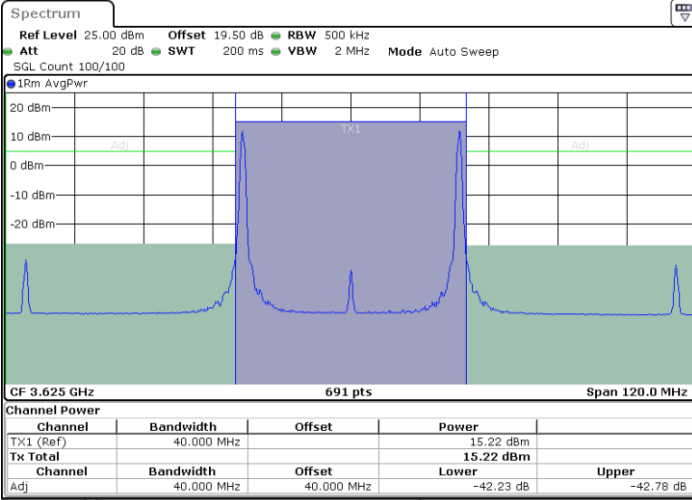

Lowest Channel / FullIRB

N/A

Date: 17.AUG.2024 23:49:46

LTE Band 48C / 20MHz+20MHz

16QAM

MiddleChannel / 1RB0 and 1RB99

Middle Channel / 1RB99 and 1RB0

Date: 17.AUG.2024 23:20:30

Date: 17.AUG.2024 23:23:02

Middle Channel / FullIRB

N/A

Date: 17.AUG.2024 23:17:58

LTE Band 48C / 20MHz+20MHz

16QAM

Highest Channel / 1RB0 and 1RB99

Highest Channel / 1RB99 and 1RB0