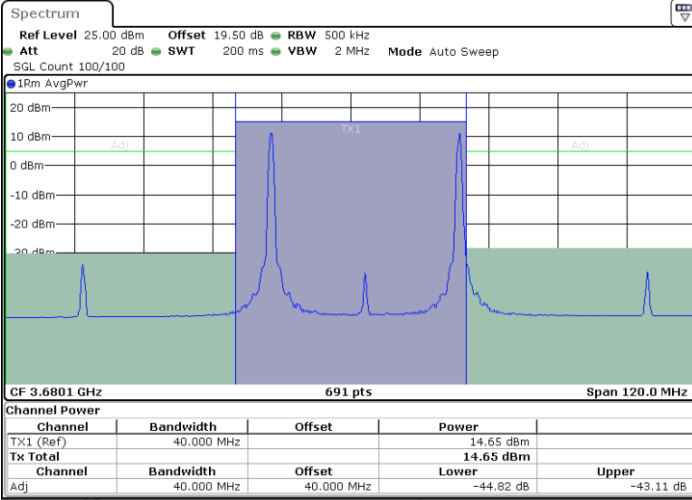

Lowest Channel / 1RB0 and 1RB99

Lowest Channel / 1RB74 and 1RB0

Date: 17 AUG 2024 01:57:26

Date: 17 AUG 2024 02:00:13

Lowest Channel / FullIRB

N/A

Date: 17 AUG 2024 01:54:37

LTE Band 48C / 15MHz+20MHz

LTE Band 48C / 15MHz+20MHz

16QAM

Highest Channel / 1RB0 and 1RB99

Highest Channel / 1RB74 and 1RB0

Date: 17 AUG 2024 02:23:36

Date: 17 AUG 2024 02:26:23

Highest Channel / FullRB

N/A