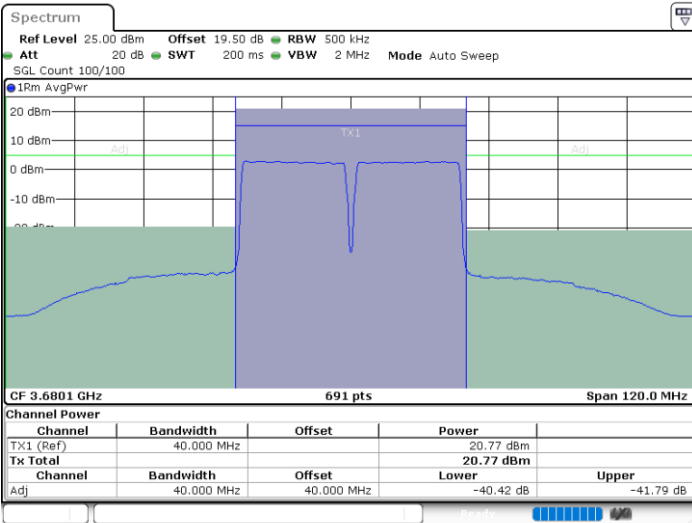

Lowest Channel / FullIRB

N/A

Date: 17.AUG.2024 23:49:46

LTE Band 48C / 20MHz+20MHz

16QAM

MiddleChannel / 1RB0 and 1RB99

Middle Channel / 1RB99 and 1RB0

Date: 17.AUG.2024 23:20:30

Date: 17.AUG.2024 23:23:02

Middle Channel / FullIRB

N/A

Date: 17.AUG.2024 23:17:58

LTE Band 48C / 20MHz+20MHz

16QAM

Highest Channel / 1RB0 and 1RB99

Highest Channel / 1RB99 and 1RB0

Date: 18.AUG.2024 00:16:14

Date: 18.AUG.2024 00:18:43

Highest Channel / FullRB

N/A

Date: 18.AUG.2024 00:13:43

LTE Band 48C / 5MHz+20MHz

64QAM

Lowest Channel / 1RB0 and 1RB99

Lowest Channel / 1RB24 and 1RB0

Date: 16 AUG 2024 21:04:29

Date: 16 AUG 2024 21:09:07

Lowest Channel / FullIRB

N/A

Date: 16 AUG 2024 21:03:32

LTE Band 48C / 5MHz+20MHz

64QAM