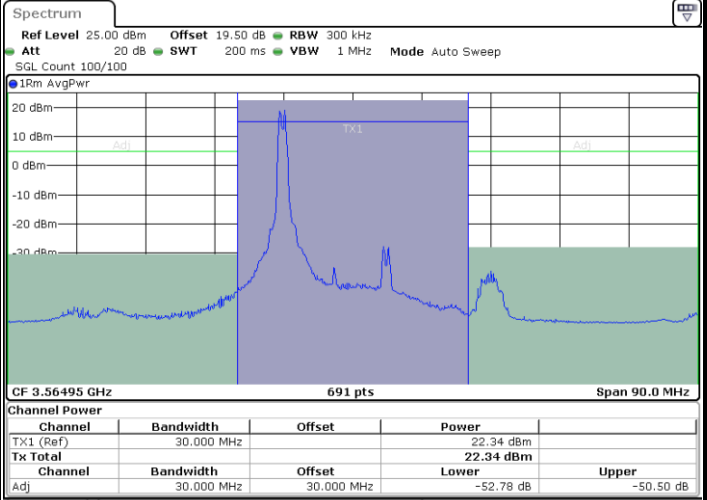

LTE Band 48C / 5MHz+20MHz

16QAM

Lowest Channel / 1RB0 and 1RB99

Lowest Channel / 1RB24 and 1RB0

Date: 16 AUG 2024 21:05:24

Date: 16.AUG 2024 21:08:11

Lowest Channel / FullIRB

N/A

Date: 16 AUG 2024 21:02:36

LTE Band 48C / 5MHz+20MHz

16QAM

Middle Channel / 1RB0 and 1RB99

Middle Channel / 1RB24 and 1RB0

Date: 16 AUG 2024 20:37:49

Date: 16 AUG 2024 20:40:35

Middle Channel / FullIRB