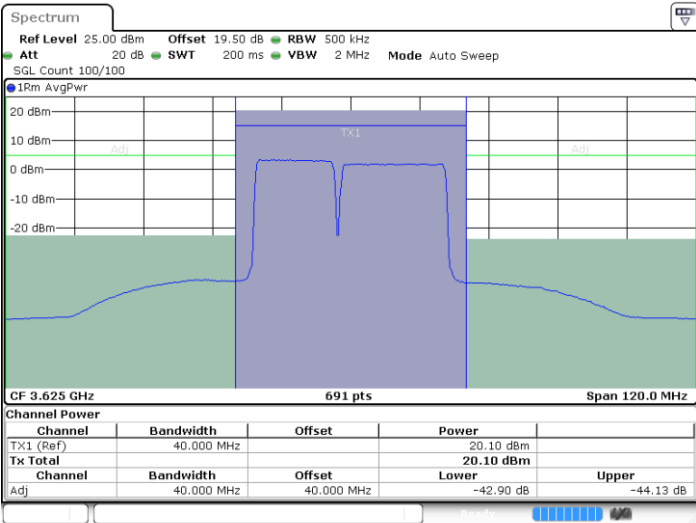

Middle Channel / FullIRB

N/A

Date: 17.AUG.2024 01:30:22