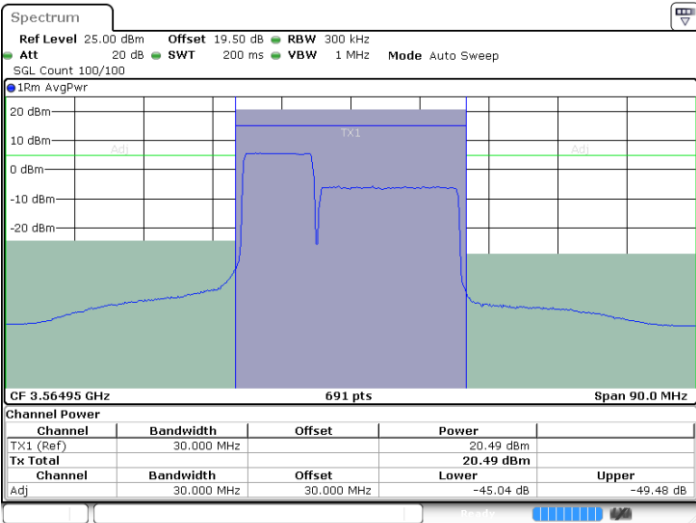

N/A

Date: 16 AUG 2024 20:35:00

LTE Band 48C / 5MHz+20MHz

16QAM

Highest Channel / 1RB0 and 1RB99

Highest Channel / 1RB24 and 1RB0

Date: 16 AUG 2024 21:34:50

Date: 16 AUG 2024 21:37:37

Highest Channel / FullRB

N/A

Date: 16 AUG 2024 21:32:02

LTE Band 48C / 10MHz+20MHz

16QAM

Lowest Channel / 1RB0 and 1RB99

Lowest Channel / 1RB49 and 1RB0

Date: 16 AUG 2024 23:08:06

Date: 16 AUG 2024 23:10:53

Lowest Channel / FullIRB

N/A

Date: 16 AUG 2024 23:05:18

LTE Band 48C / 10MHz+20MHz

16QAM

Middle Channel / 1RB0 and 1RB99

Middle Channel / 1RB49 and 1RB0