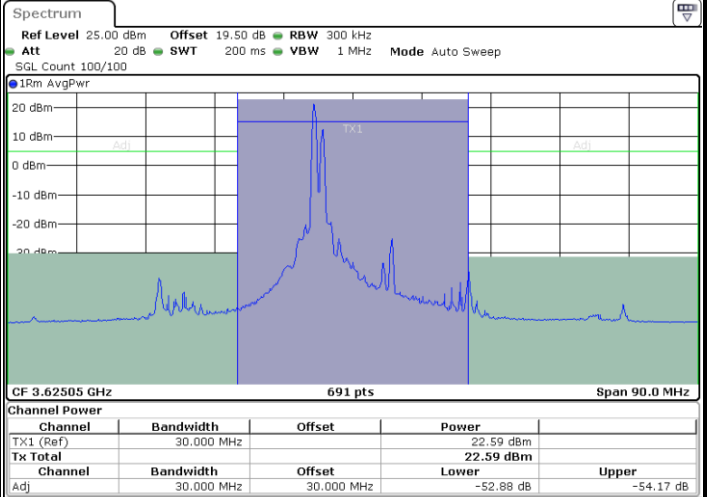

Highest Channel / FullRB

N/A

Date: 16 AUG 2024 21:32:02

LTE Band 48C / 10MHz+20MHz

16QAM

Lowest Channel / 1RB0 and 1RB99

Lowest Channel / 1RB49 and 1RB0

Date: 16 AUG 2024 23:08:06

Date: 16 AUG 2024 23:10:53

Lowest Channel / FullIRB

N/A

Date: 16 AUG 2024 23:05:18

LTE Band 48C / 10MHz+20MHz

16QAM

Middle Channel / 1RB0 and 1RB99

Middle Channel / 1RB49 and 1RB0

Date: 16 AUG 2024 22:43:29

Date: 16 AUG 2024 22:46:15

Middle Channel / FullIRB

N/A

Date: 16 AUG 2024 22:40:41

LTE Band 48C / 10MHz+20MHz

16QAM

Highest Channel / 1RB0 and 1RB99