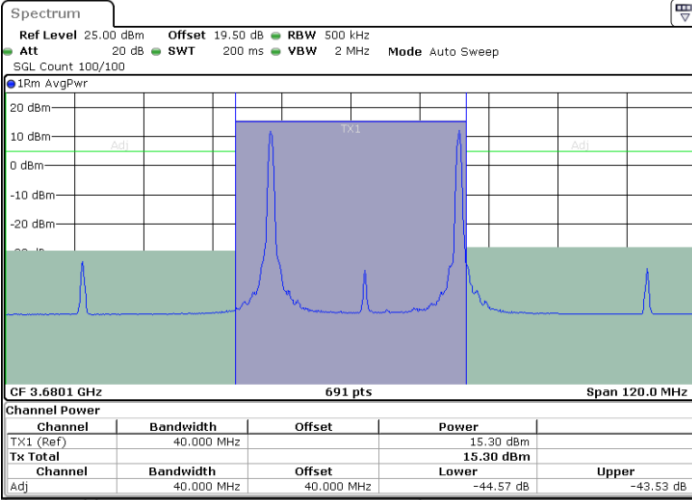

Date: 17.AUG.2024 21:49:33

LTE Band 48C / 20MHz+15MHz

16QAM

Highest Channel / 1RB0 and 1RB74

Highest Channel / 1RB99 and 1RB0

Date: 17.AUG.2024 22:48:43

Date: 17.AUG.2024 22:51:30

Highest Channel / FullRB

N/A

Date: 17.AUG.2024 22:45:55

LTE Band 48C / 20MHz+20MHz

16QAM

Lowest Channel / 1RB0 and 1RB99

Lowest Channel / 1RB99 and 1RB0

Date: 17.AUG.2024 23:52:16

Date: 17.AUG.2024 23:54:47