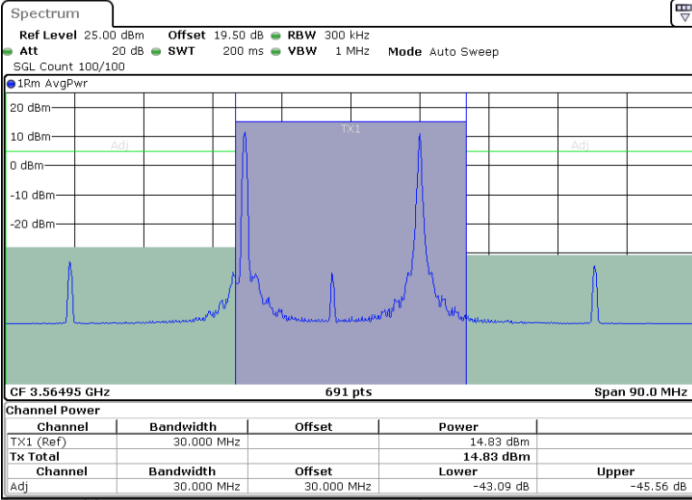

Date: 17.AUG.2024 23:23:02

Middle Channel / FullIRB

N/A

Date: 17.AUG.2024 23:17:58

LTE Band 48C / 20MHz+20MHz

16QAM

Highest Channel / 1RB0 and 1RB99

Highest Channel / 1RB99 and 1RB0

Date: 18.AUG.2024 00:16:14

Date: 18.AUG.2024 00:18:43

Highest Channel / FullRB

N/A

Date: 18.AUG.2024 00:13:43

LTE Band 48C / 5MHz+20MHz

64QAM

Lowest Channel / 1RB0 and 1RB99

Lowest Channel / 1RB24 and 1RB0

Date: 16 AUG 2024 21:04:29

Date: 16 AUG 2024 21:09:07

Lowest Channel / FullIRB

N/A

Date: 16 AUG 2024 21:03:32

LTE Band 48C / 5MHz+20MHz

64QAM