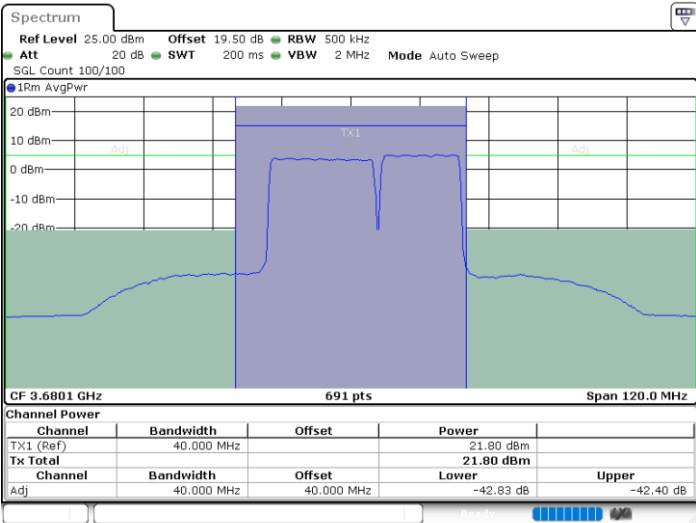

Lowest Channel / FullIRB

N/A

Date: 17.AUG.2024 22:21:33

LTE Band 48C / 20MHz+15MHz

QPSK

Middle Channel / 1RB0 and 1RB74

Middle Channel / 1RB99 and 1RB0

Date: 17.AUG.2024 21:53:18

Date: 17.AUG.2024 21:54:14

Middle Channel / FullIRB

N/A

Date: 17.AUG.2024 21:48:37

LTE Band 48C / 20MHz+15MHz

QPSK

Highest Channel / 1RB0 and 1RB74

Highest Channel / 1RB99 and 1RB0

Date: 17.AUG.2024 22:49:38

Date: 17.AUG.2024 22:50:34

Highest Channel / FullRB

N/A

Date: 17.AUG.2024 22:45:00

LTE Band 48C / 20MHz+20MHz

QPSK

Lowest Channel / 1RB0 and 1RB99