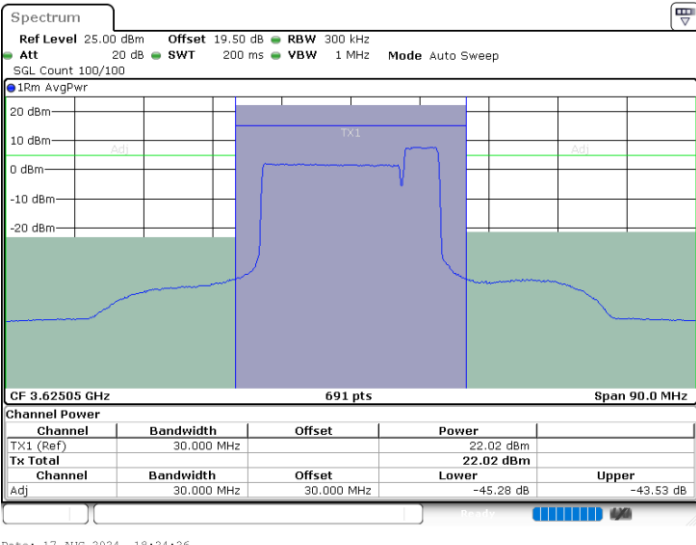

Middle Channel / 1RB99 and 1RB0

Date: 17.AUG.2024 18:29:02

Date: 17.AUG.2024 18:29:57

Middle Channel / FullIRB

N/A

Date: 17.AUG.2024 18:24:26

LTE Band 48C / 20MHz+5MHz

QPSK

Highest Channel / 1RB0 and 1RB24

Highest Channel / 1RB99 and 1RB0

Date: 17.AUG.2024 19:33:46

Date: 17.AUG.2024 19:34:42

Highest Channel / FullRB

N/A

Date: 17.AUG.2024 19:29:06

LTE Band 48C / 20MHz+10MHz