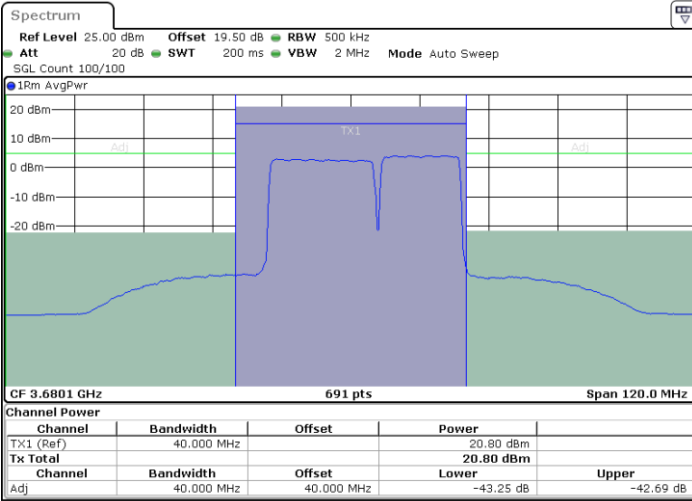

LTE Band 48C / 20MHz+15MHz

16QAM

Middle Channel / 1RB0 and 1RB74

Middle Channel / 1RB99 and 1RB0

Date: 17.AUG.2024 21:52:22

Date: 17.AUG.2024 21:55:10

Middle Channel / FullIRB

N/A

Date: 17.AUG.2024 21:49:33

LTE Band 48C / 20MHz+15MHz

16QAM

Highest Channel / 1RB0 and 1RB74

Highest Channel / 1RB99 and 1RB0

Date: 17.AUG.2024 22:48:43

Date: 17.AUG.2024 22:51:30

Highest Channel / FullRB

N/A

Date: 17.AUG.2024 22:45:55

LTE Band 48C / 20MHz+20MHz

16QAM

Lowest Channel / 1RB0 and 1RB99

Lowest Channel / 1RB99 and 1RB0

Date: 17.AUG.2024 23:52:16

Date: 17.AUG.2024 23:54:47