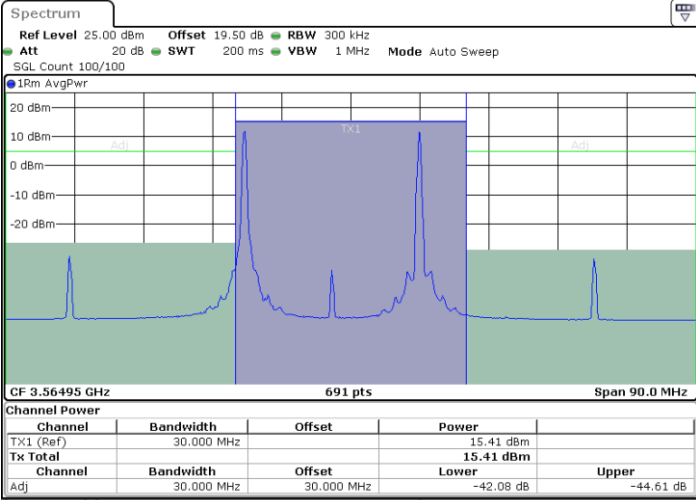

Date: 17 AUG 2024 02:25:27

Highest Channel / FullRB

N/A

Date: 17 AUG 2024 02:19:52

LTE Band 48C / 20MHz+5MHz

QPSK

Lowest Channel / 1RB0 and 1RB24

Lowest Channel / 1RB99 and 1RB0