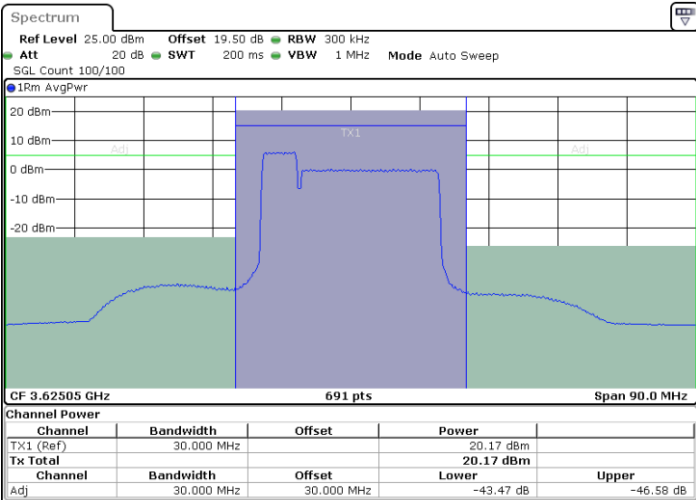

LTE Band 48C / 5MHz+20MHz

16QAM

Lowest Channel / 1RB0 and 1RB99

Lowest Channel / 1RB24 and 1RB0

Date: 16 AUG 2024 21:05:24

Date: 16.AUG 2024 21:08:11

Lowest Channel / FullIRB

N/A

Date: 16 AUG 2024 21:02:36

LTE Band 48C / 5MHz+20MHz

16QAM

Middle Channel / 1RB0 and 1RB99

Middle Channel / 1RB24 and 1RB0

Date: 16 AUG 2024 20:37:49

Date: 16 AUG 2024 20:40:35

Middle Channel / FullIRB

N/A

Date: 16 AUG 2024 20:35:00

LTE Band 48C / 5MHz+20MHz

16QAM

Highest Channel / 1RB0 and 1RB99

Highest Channel / 1RB24 and 1RB0

Date: 16 AUG 2024 21:34:50

Date: 16 AUG 2024 21:37:37