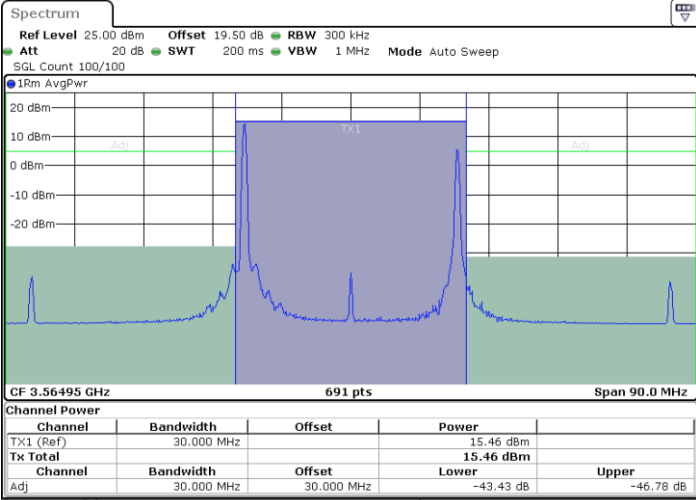

Highest Channel / FullRB

N/A

Date: 16 AUG 2024 21:32:02

LTE Band 48C / 10MHz+20MHz

16QAM

Lowest Channel / 1RB0 and 1RB99

Lowest Channel / 1RB49 and 1RB0

Date: 16 AUG 2024 23:08:06

Date: 16 AUG 2024 23:10:53

Lowest Channel / FullIRB

N/A

Date: 16 AUG 2024 23:05:18

LTE Band 48C / 10MHz+20MHz

16QAM

Middle Channel / 1RB0 and 1RB99

Middle Channel / 1RB49 and 1RB0