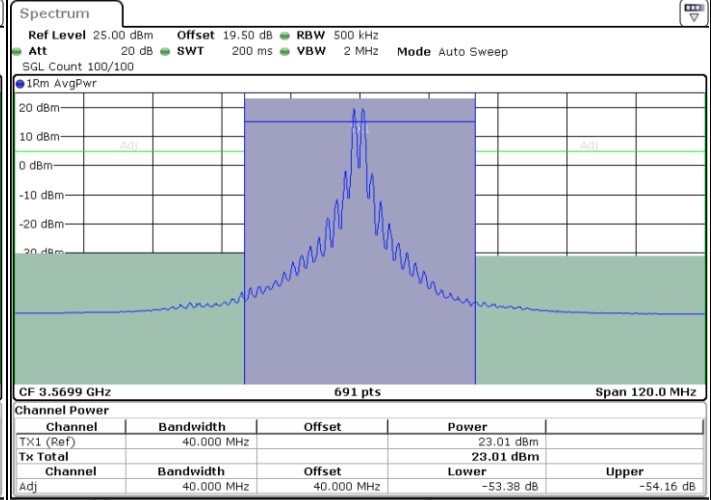

Date: 17.AUG.2024 20:13:26

LTE Band 48C / 20MHz+10MHz

QPSK

Highest Channel / 1RB0 and 1RB49

Highest Channel / 1RB99 and 1RB0

Date: 17.AUG.2024 20:56:13

Date: 17.AUG.2024 20:57:08

Highest Channel / FullRB

N/A

Date: 17.AUG.2024 20:51:35

LTE Band 48C / 20MHz+15MHz

QPSK

Lowest Channel / 1RB0 and 1RB74

Lowest Channel / 1RB99 and 1RB0

Date: 17.AUG.2024 22:26:14

Date: 17.AUG.2024 22:27:10

Lowest Channel / FullIRB

N/A

Date: 17.AUG.2024 22:21:33

LTE Band 48C / 20MHz+15MHz

QPSK

Middle Channel / 1RB0 and 1RB74

Middle Channel / 1RB99 and 1RB0

Date: 17.AUG.2024 21:53:18