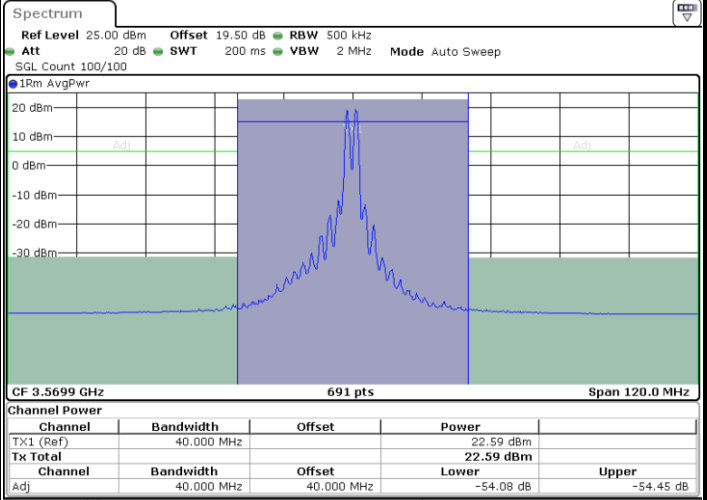

Date: 17.AUG.2024 22:28:09