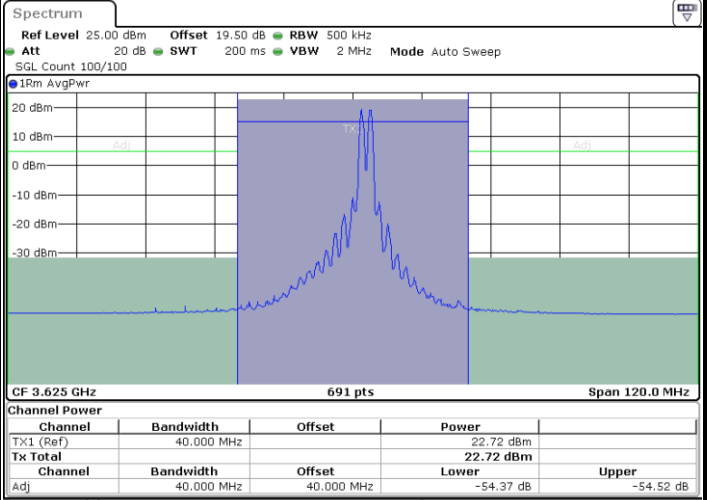

LTE Band 48C / 20MHz+15MHz

16QAM

Middle Channel / 1RB0 and 1RB74

Middle Channel / 1RB99 and 1RB0

Date: 17.AUG.2024 21:52:22

Date: 17.AUG.2024 21:55:10

Middle Channel / FullIRB

N/A

Date: 17.AUG.2024 21:49:33

LTE Band 48C / 20MHz+15MHz

16QAM

Highest Channel / 1RB0 and 1RB74

Highest Channel / 1RB99 and 1RB0

Date: 17.AUG.2024 22:48:43

Date: 17.AUG.2024 22:51:30

Highest Channel / FullRB