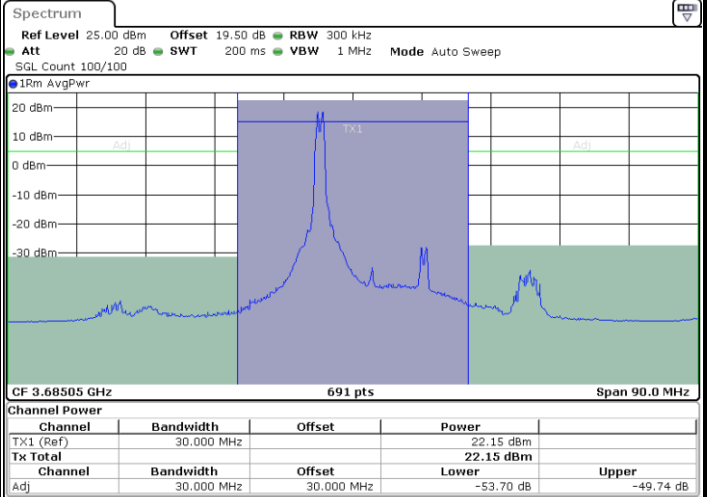

N/A

Date: 16 AUG 2024 20:35:00

LTE Band 48C / 5MHz+20MHz

16QAM

Highest Channel / 1RB0 and 1RB99

Highest Channel / 1RB24 and 1RB0

Date: 16 AUG 2024 21:34:50

Date: 16 AUG 2024 21:37:37

Highest Channel / FullRB

N/A

Date: 16 AUG 2024 21:32:02

LTE Band 48C / 10MHz+20MHz

16QAM

Lowest Channel / 1RB0 and 1RB99

Lowest Channel / 1RB49 and 1RB0

Date: 16 AUG 2024 23:08:06