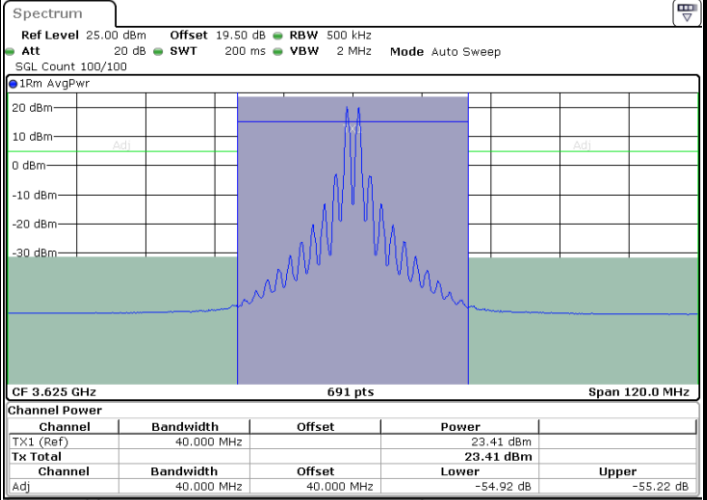

LTE Band 48C / 20MHz+20MHz

QPSK

MiddleChannel / 1RB0 and 1RB99

Middle Channel / 1RB99 and 1RB0

Date: 17.AUG.2024 23:21:21

Date: 17.AUG.2024 23:22:12