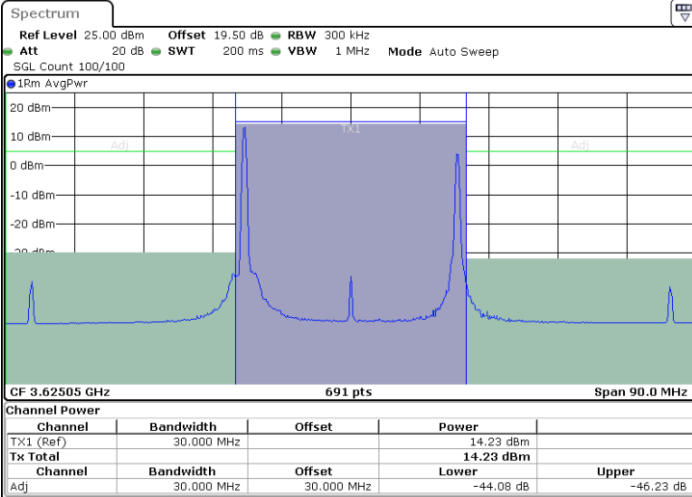

Highest Channel / FullRB

N/A

Date: 16 AUG 2024 21:32:02

LTE Band 48C / 10MHz+20MHz

16QAM

Lowest Channel / 1RB0 and 1RB99

Lowest Channel / 1RB49 and 1RB0

Date: 16 AUG 2024 23:08:06

Date: 16 AUG 2024 23:10:53

Lowest Channel / FullIRB

N/A

Date: 16 AUG 2024 23:05:18

LTE Band 48C / 10MHz+20MHz

16QAM

Middle Channel / 1RB0 and 1RB99

Middle Channel / 1RB49 and 1RB0

Date: 16 AUG 2024 22:43:29

Date: 16 AUG 2024 22:46:15

Middle Channel / FullIRB

N/A

Date: 16 AUG 2024 22:40:41

LTE Band 48C / 10MHz+20MHz

16QAM

Highest Channel / 1RB0 and 1RB99