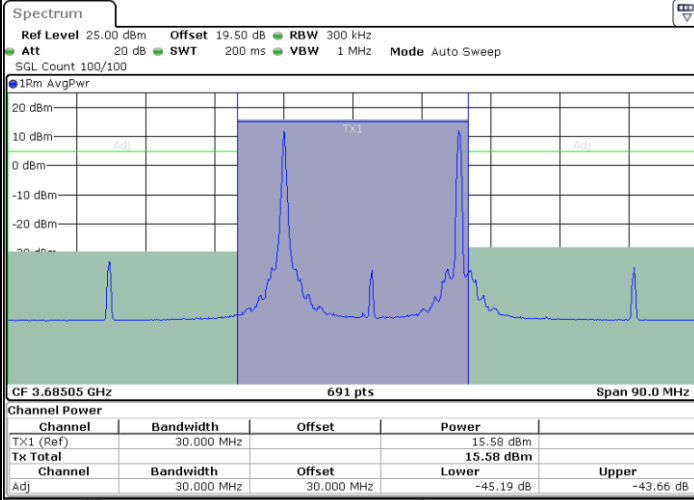

Middle Channel / 1RB99 and 1RB0

Date: 17.AUG.2024 18:29:02

Date: 17.AUG.2024 18:29:57

Middle Channel / FullIRB

N/A

Date: 17.AUG.2024 18:24:26

LTE Band 48C / 20MHz+5MHz

QPSK

Highest Channel / 1RB0 and 1RB24

Highest Channel / 1RB99 and 1RB0

Date: 17.AUG.2024 19:33:46

Date: 17.AUG.2024 19:34:42

Highest Channel / FullRB

N/A

Date: 17.AUG.2024 19:29:06

LTE Band 48C / 20MHz+10MHz