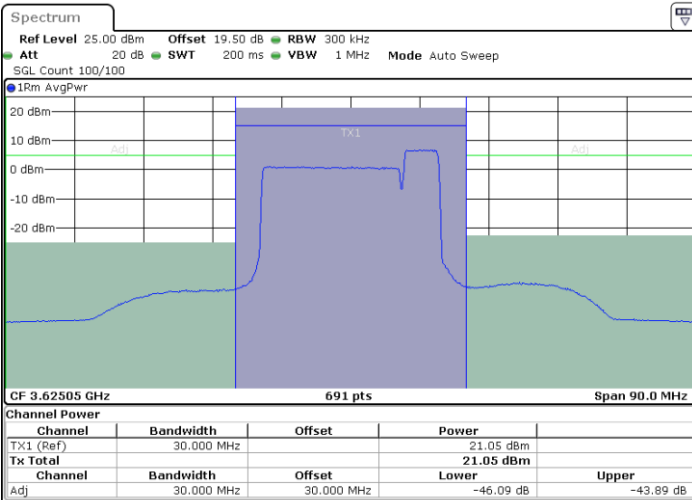

Date: 17 AUG 2024 02:20:48

LTE Band 48C / 20MHz+5MHz

16QAM

Lowest Channel / 1RB0 and 1RB24

Lowest Channel / 1RB99 and 1RB0

Date: 17.AUG.2024 19:06:44

Date: 17.AUG.2024 19:09:30

Lowest Channel / FullIRB

N/A

Date: 17.AUG.2024 19:03:57

LTE Band 48C / 20MHz+5MHz

16QAM

Middle Channel / 1RB0 and 1RB24

Middle Channel / 1RB99 and 1RB0

Date: 17.AUG.2024 18:28:08

Date: 17.AUG.2024 18:30:53

Middle Channel / FullIRB

N/A

Date: 17.AUG.2024 18:25:22

LTE Band 48C / 20MHz+5MHz

16QAM

Highest Channel / 1RB0 and 1RB24

Highest Channel / 1RB99 and 1RB0

Date: 17.AUG.2024 19:32:51