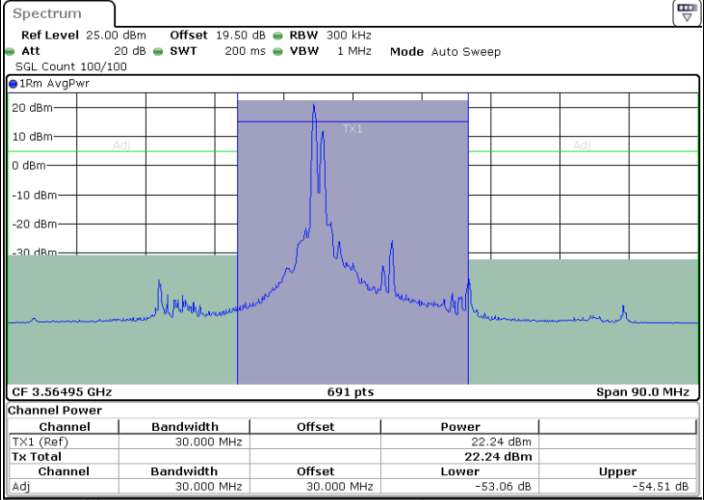

N/A

Date: 16 AUG 2024 20:35:00

LTE Band 48C / 5MHz+20MHz

16QAM

Highest Channel / 1RB0 and 1RB99

Highest Channel / 1RB24 and 1RB0

Date: 16 AUG 2024 21:34:50

Date: 16 AUG 2024 21:37:37

Highest Channel / FullRB

N/A

Date: 16 AUG 2024 21:32:02

LTE Band 48C / 10MHz+20MHz

16QAM

Lowest Channel / 1RB0 and 1RB99

Lowest Channel / 1RB49 and 1RB0

Date: 16 AUG 2024 23:08:06

Date: 16 AUG 2024 23:10:53

Lowest Channel / FullIRB

N/A

Date: 16 AUG 2024 23:05:18

LTE Band 48C / 10MHz+20MHz

16QAM

Middle Channel / 1RB0 and 1RB99

Middle Channel / 1RB49 and 1RB0