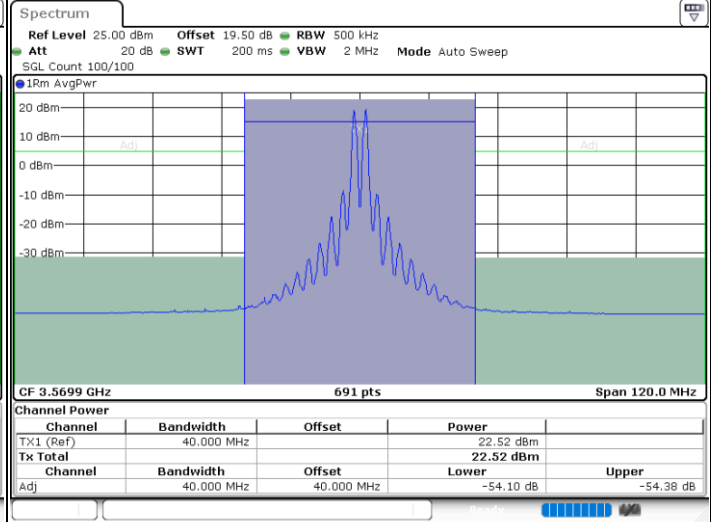

Date: 17.AUG.2024 21:49:33

LTE Band 48C / 20MHz+15MHz

16QAM

Highest Channel / 1RB0 and 1RB74

Highest Channel / 1RB99 and 1RB0

Date: 17.AUG.2024 22:48:43

Date: 17.AUG.2024 22:51:30

Highest Channel / FullRB

N/A

Date: 17.AUG.2024 22:45:55

LTE Band 48C / 20MHz+20MHz

16QAM

Lowest Channel / 1RB0 and 1RB99

Lowest Channel / 1RB99 and 1RB0

Date: 17.AUG.2024 23:52:16

Date: 17.AUG.2024 23:54:47

Lowest Channel / FullIRB

N/A

Date: 17.AUG.2024 23:49:46

LTE Band 48C / 20MHz+20MHz

16QAM

MiddleChannel / 1RB0 and 1RB99

Middle Channel / 1RB99 and 1RB0

Date: 17.AUG.2024 23:20:30

Date: 17.AUG.2024 23:23:02

Middle Channel / FullIRB

N/A

Date: 17.AUG.2024 23:17:58

LTE Band 48C / 20MHz+20MHz

16QAM

Highest Channel / 1RB0 and 1RB99

Highest Channel / 1RB99 and 1RB0