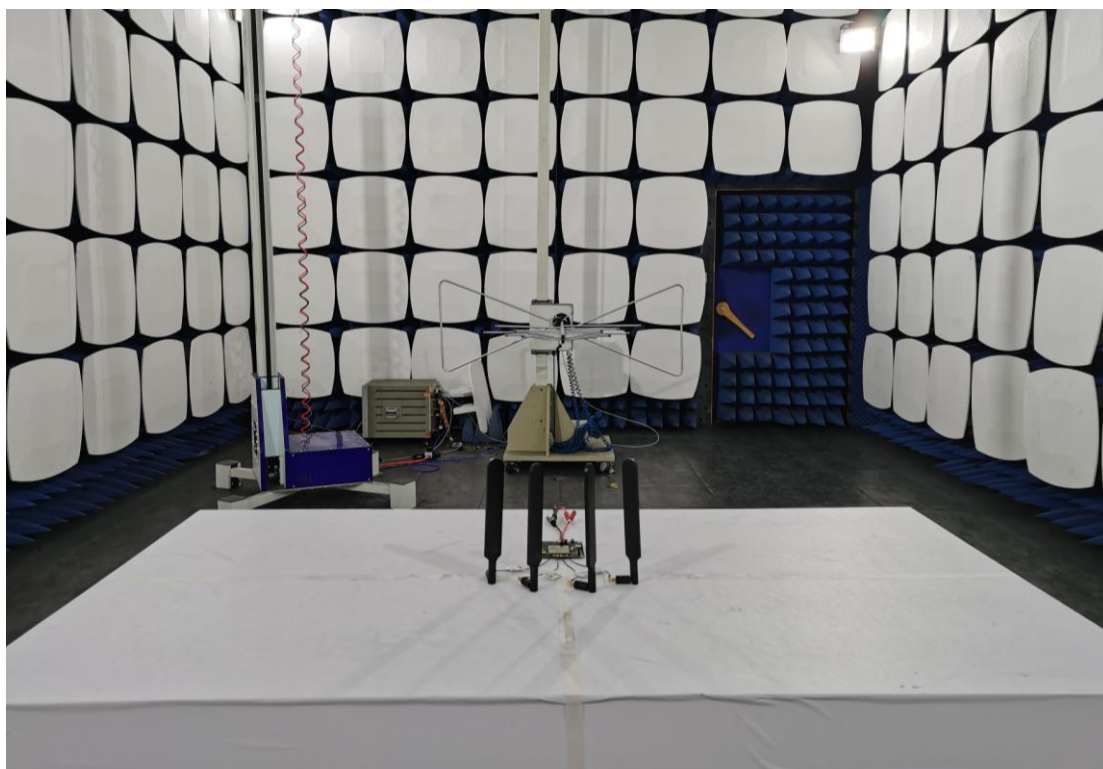

FCC ID: ZMOFG101NA20

Test Setup Photos

1. Radiated Spurious Emission(30MHz-1GHz)

2. Radiated Spurious Emission(above 1GHz)

3. RF measurement setup

(WCDMA<E)