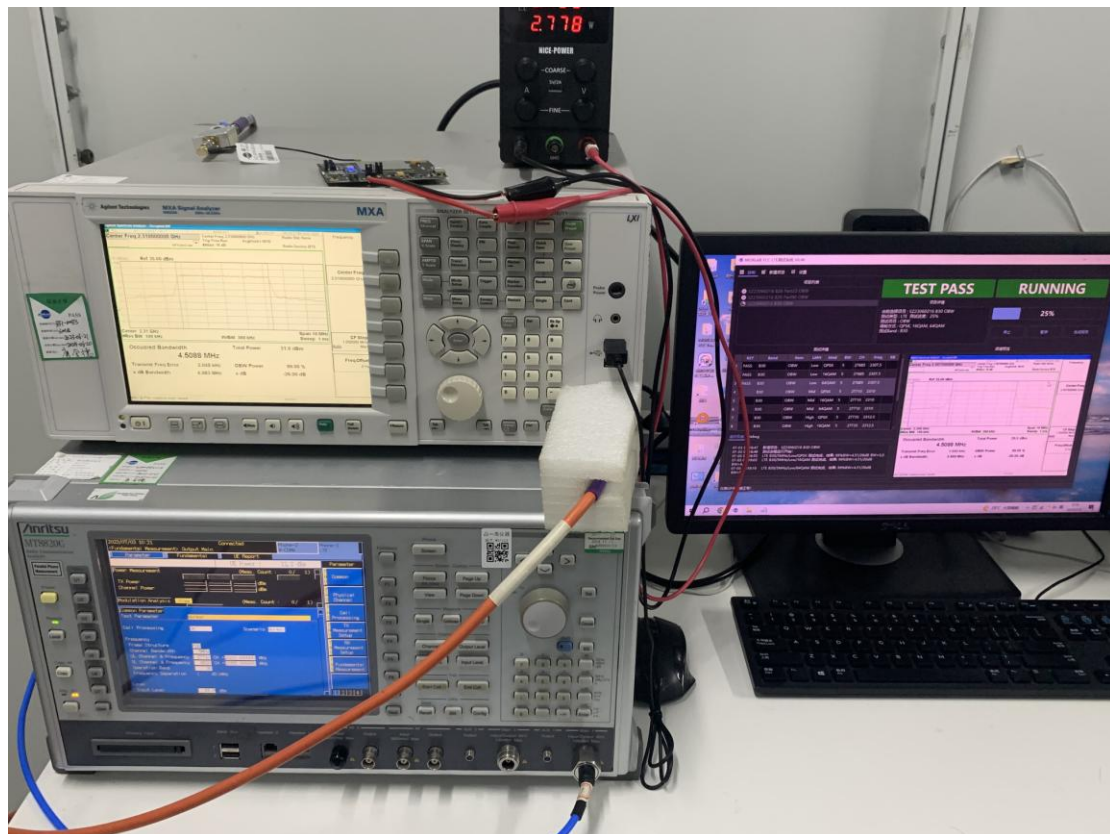

FCC ID: ZMOFG101NA20

Test Setup Photos

1. Radiated Spurious Emission(30MHz-1GHz)

2. Radiated Spurious Emission(above 1GHz)

3. RF measurement setup

(WCDMA<E)