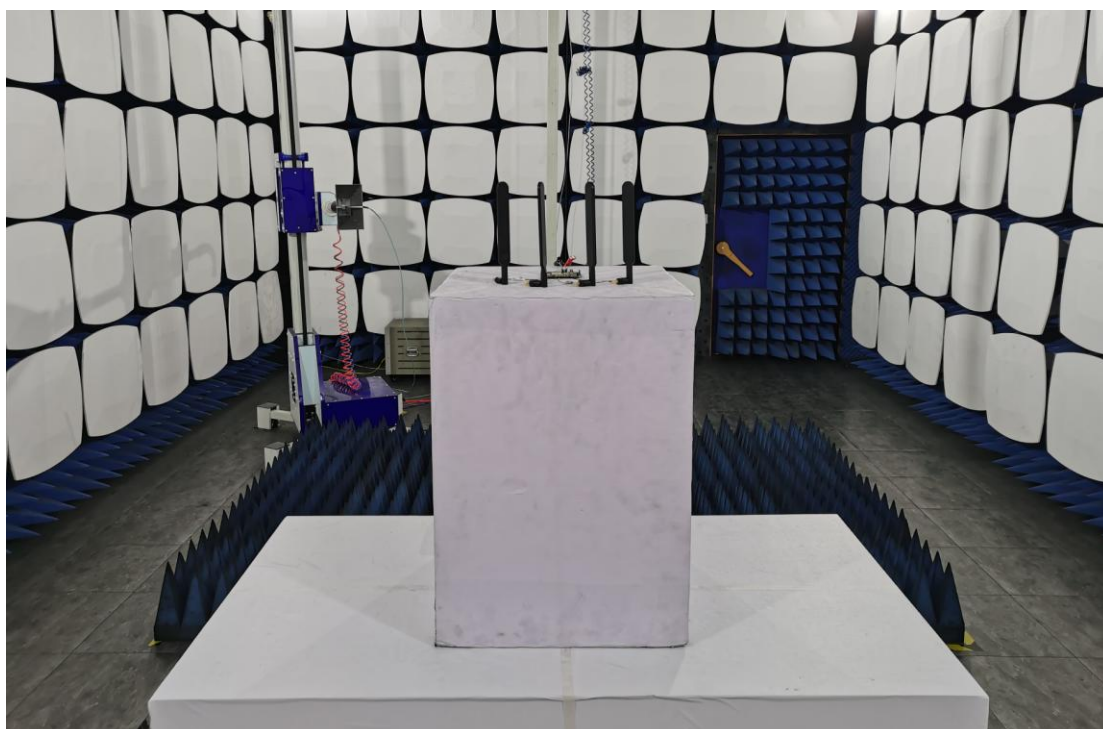

FCC ID: ZMOFG101NA20

Test Setup Photos

1. Radiated Spurious Emission(30MHz-1GHz)

2. Radiated Spurious Emission(above 1GHz)

3. RF measurement setup

(WCDMA<E)