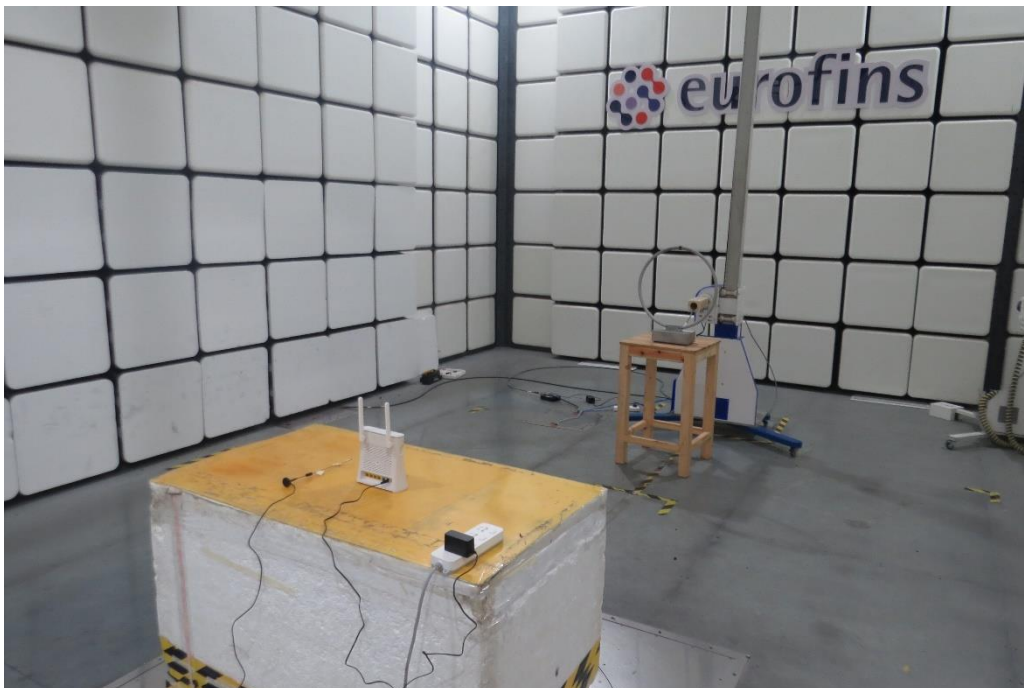

Part 22 / 27 / 96 Test Setup

9kHz-30MHz

30MHz-1GHz

1GHz-18GHz

Picture 1: Radiated Spurious Emissions Test setup