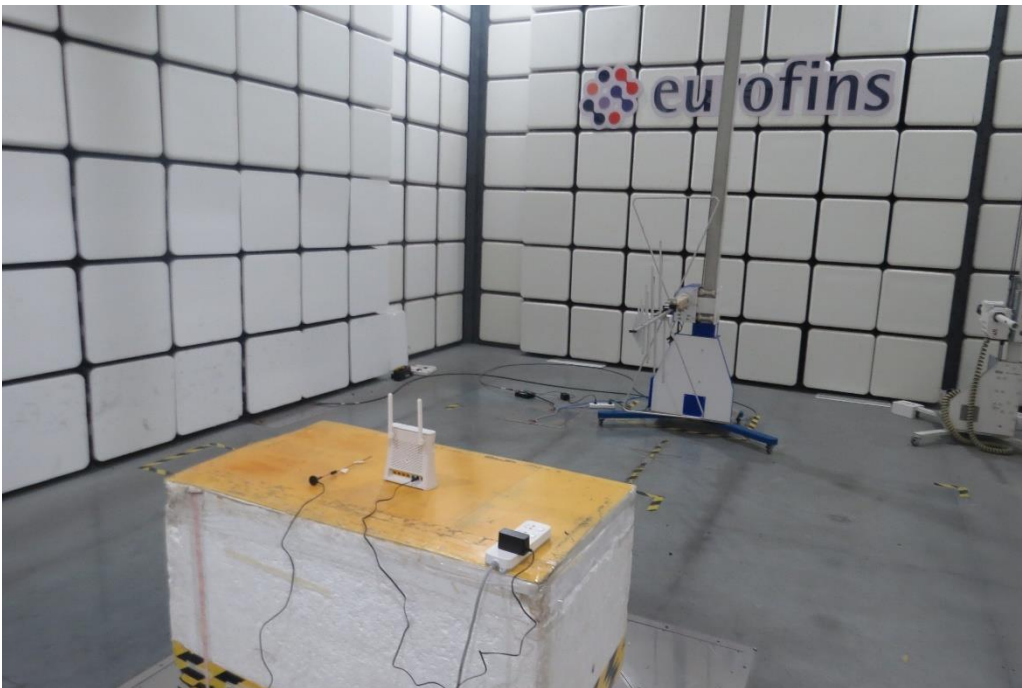

Part 22 / 27 / 96 Test Setup

9kHz-30MHz

30MHz-1GHz

1GHz-18GHz

Picture 1: Radiated Spurious Emissions Test setup