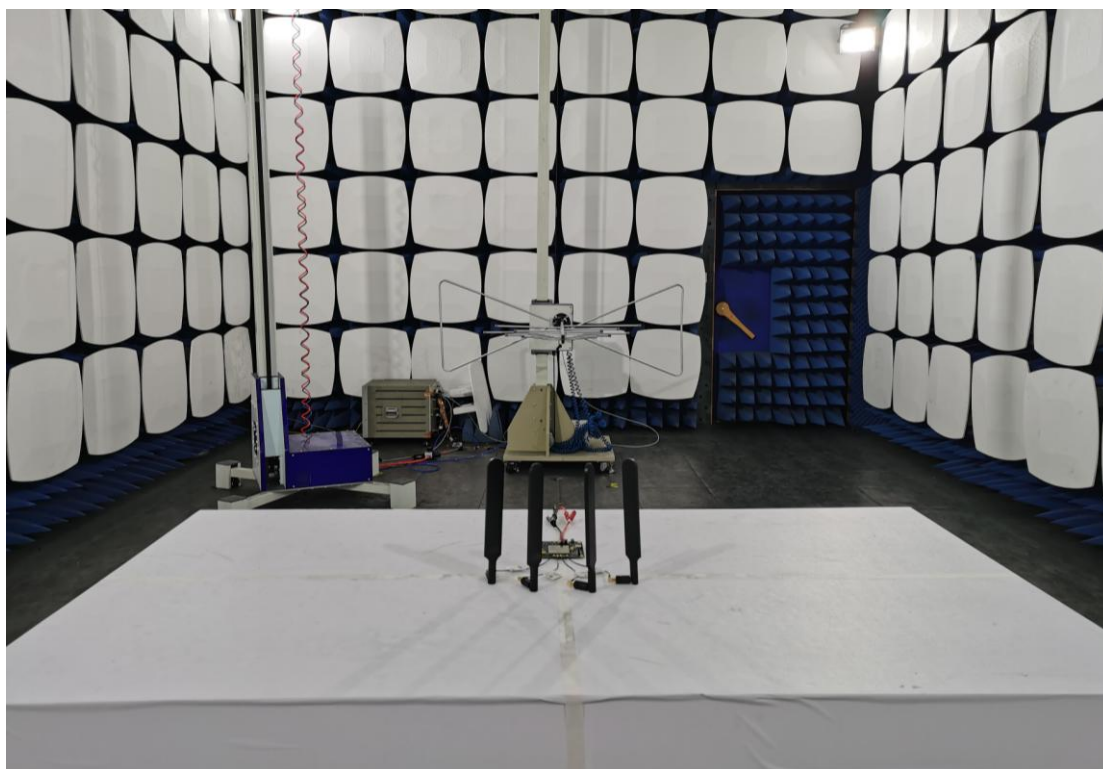

FCC ID: ZMOFG101NA

Test Setup Photos

1. Radiated Spurious Emission(30MHz-1GHz)

2. Radiated Spurious Emission(above 1GHz)

3. RF measurement setup

(WCDMA<E)