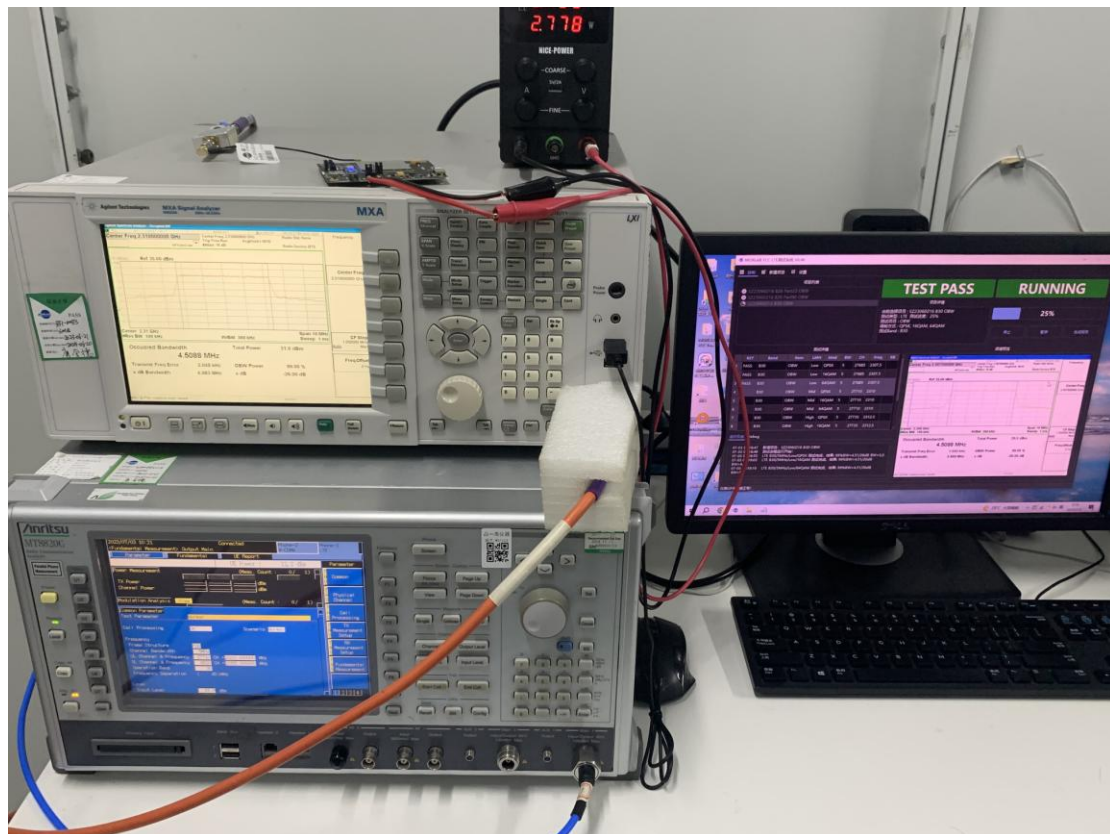

FCC ID: ZMOFG101NA

Test Setup Photos

1. Radiated Spurious Emission(30MHz-1GHz)

2. Radiated Spurious Emission(above 1GHz)

3. RF measurement setup

(WCDMA<E)