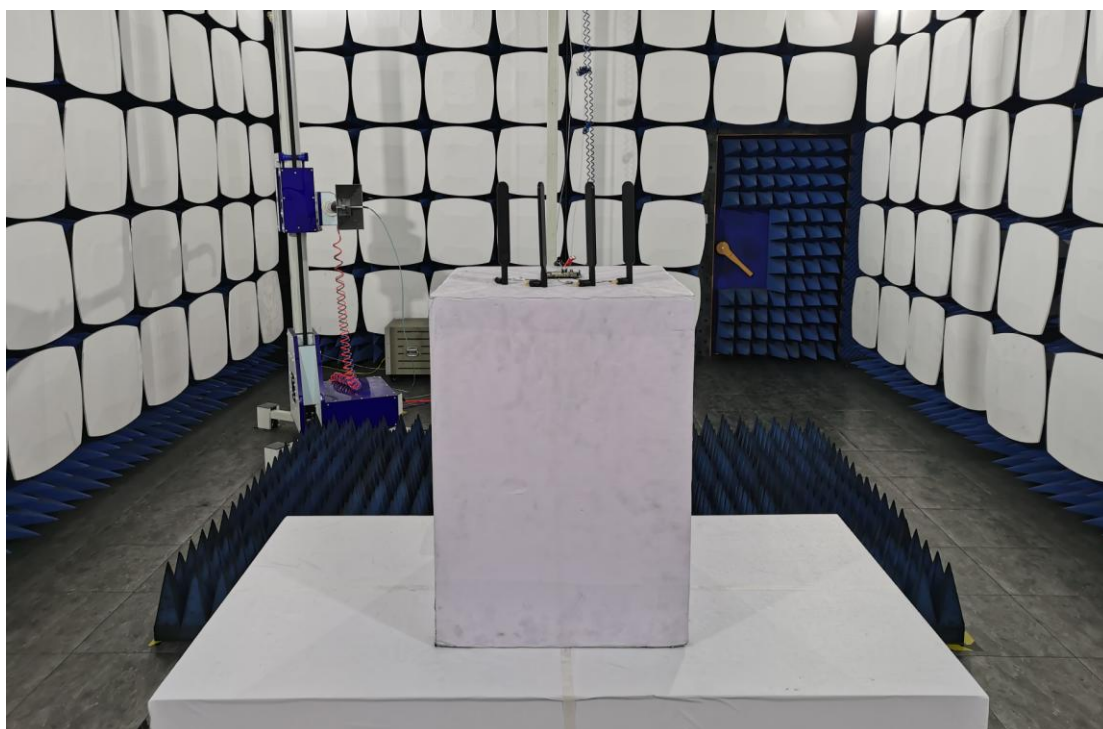

FCC ID: ZMOFG101NA

Test Setup Photos

1. Radiated Spurious Emission(30MHz-1GHz)

2. Radiated Spurious Emission(above 1GHz)

3. RF measurement setup

(WCDMA<E)