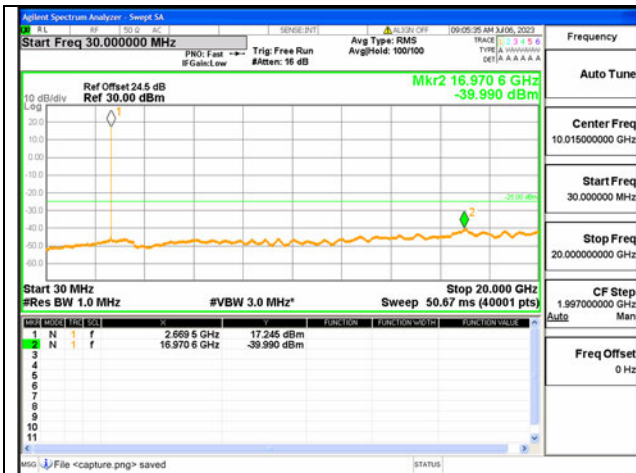

41C-30M-20G / 15+20MHz / QPSK / High CH / 1#74-1#0