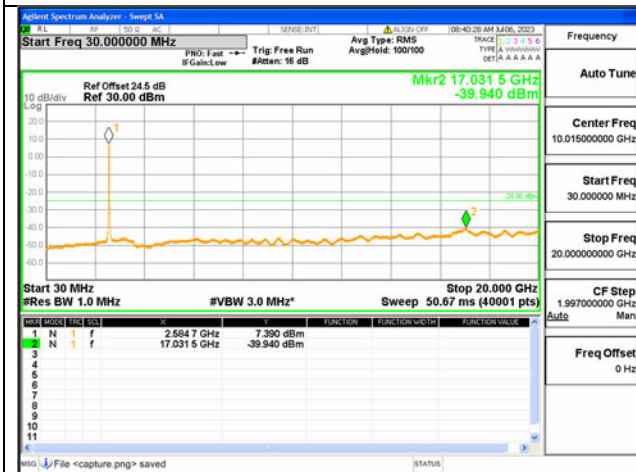

41C-30M-20G / 15+20MHz / QPSK / Mid CH / 1#74-1#0

41C-30M-20G / 15+20MHz / QPSK / Mid CH / 75#0-100#