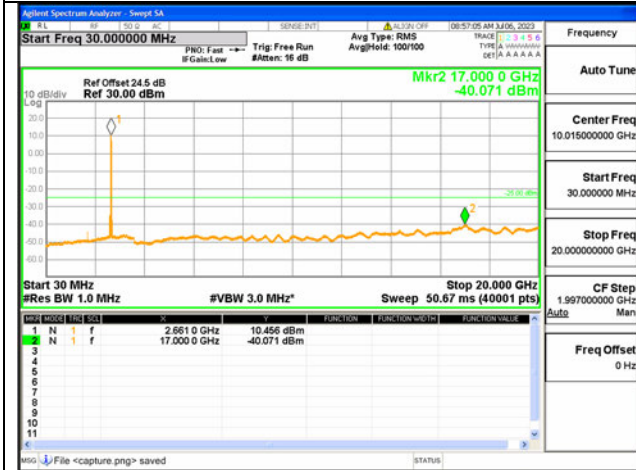

41C-30M-20G / 15+10MHz / QPSK / High CH / 75#0-50#0

41C-30M-20G / 10+20MHz / QPSK / High CH / 1#0-1#99