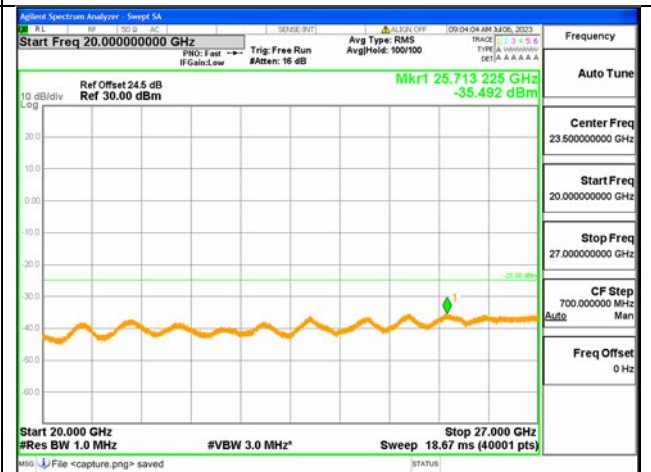

41C-20G-27G / 15+15MHz / QPSK / High CH / 1#74-1#0

41C-20G-27G / 15+15MHz / QPSK / High CH / 75#0-75#0