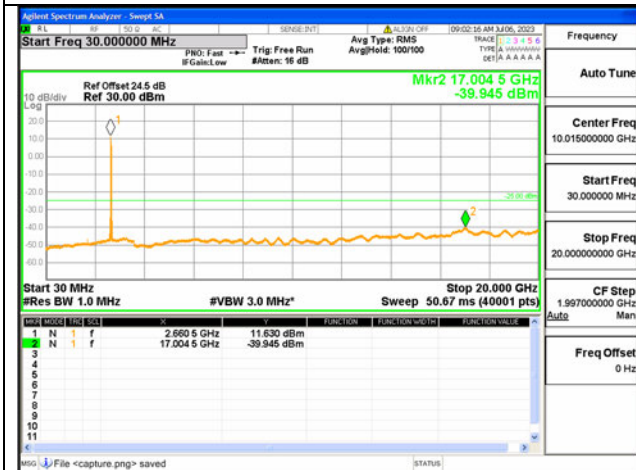

41C-30M-20G / 20+10MHz / QPSK / High CH / 100#0-50#0

41C-30M-20G / 15+15MHz / QPSK / High CH / 1#0-1#74