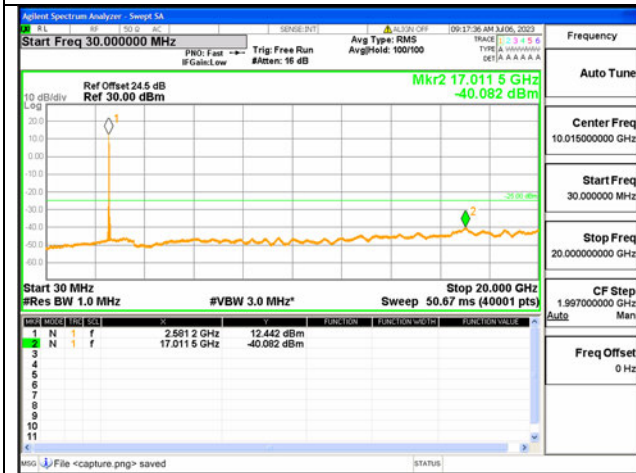

41C-30M-20G / 10+15MHz / QPSK / Mid CH / 1#49-1#0

41C-20G-27G / 10+15MHz / QPSK / Mid CH / 1#49-1#0

41C-30M-20G / 10+15MHz / QPSK / Mid CH / 50#0-75#0

41C-20G-27G / 10+15MHz / QPSK / Mid CH / 50#0-75#0

41C-30M-20G / 15+10MHz / QPSK / Mid CH / 1#0-1#49