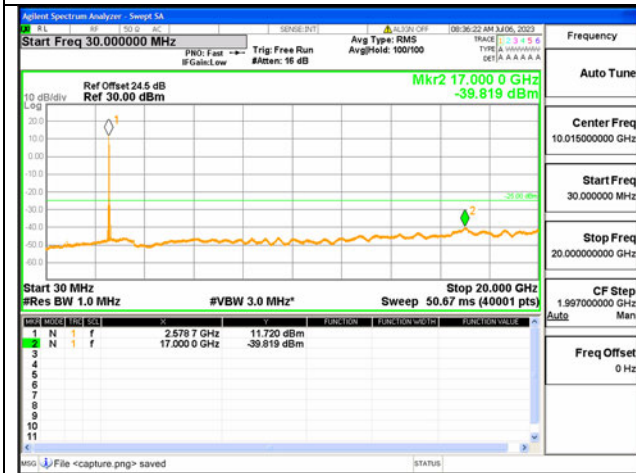

41C-30M-20G / 20+10MHz / QPSK / Mid CH / 100#0-50#0

41C-30M-20G / 15+15MHz / QPSK / Mid CH / 1#0-1#74