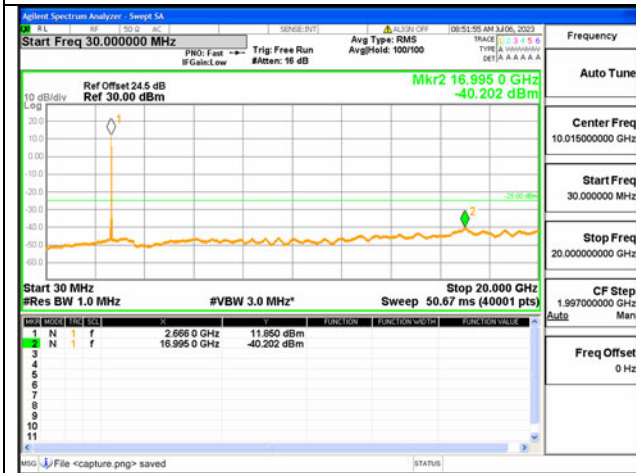

41C-30M-20G / 20+5MHz / QPSK / High CH / 100#0-25#0

41C-30M-20G / 10+15MHz / QPSK / High CH / 1#0-1#74