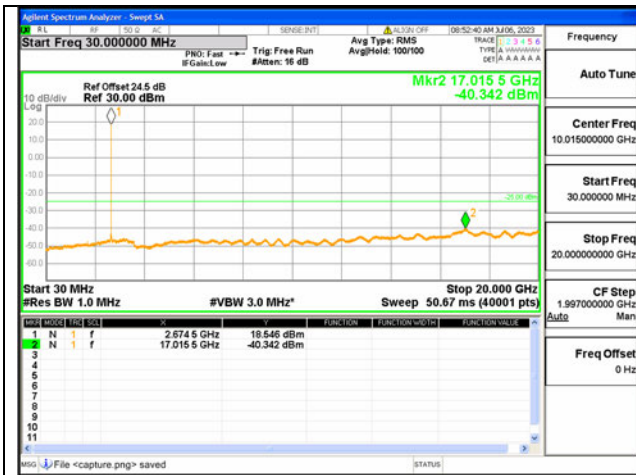

41C-30M-20G / 10+15MHz / QPSK / High CH / 1#49-1#0