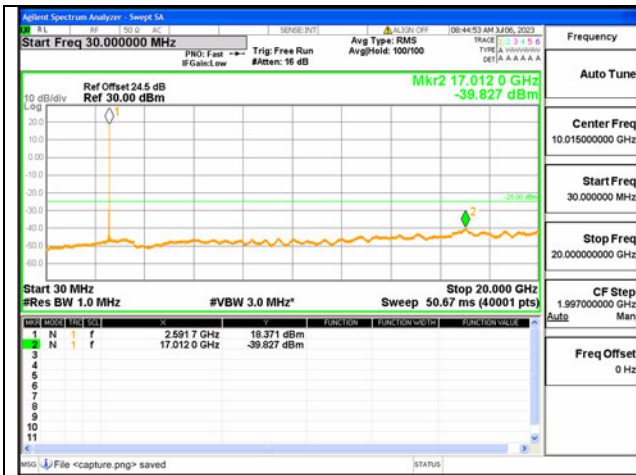

41C-30M-20G / 20+20MHz / QPSK / Mid CH / 1#99-1#0