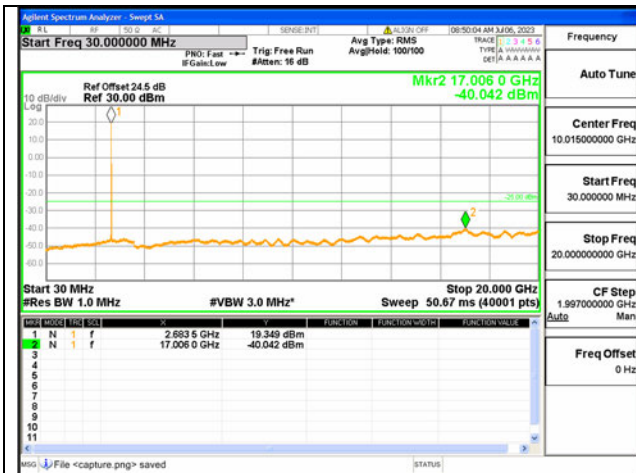

41C-30M-20G / 20+5MHz / QPSK / High CH / 1#99-1#0