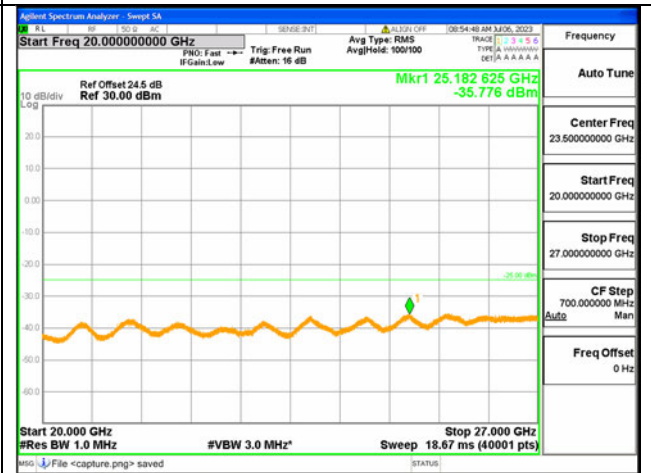

41C-20G-27G / 10+15MHz / QPSK / High CH / 1#49-1#0

41C-30M-20G / 10+15MHz / QPSK / High CH / 50#0-75#0

41C-20G-27G / 10+15MHz / QPSK / High CH / 50#0-75#0

41C-30M-20G / 15+10MHz / QPSK / High CH / 1#0-1#49