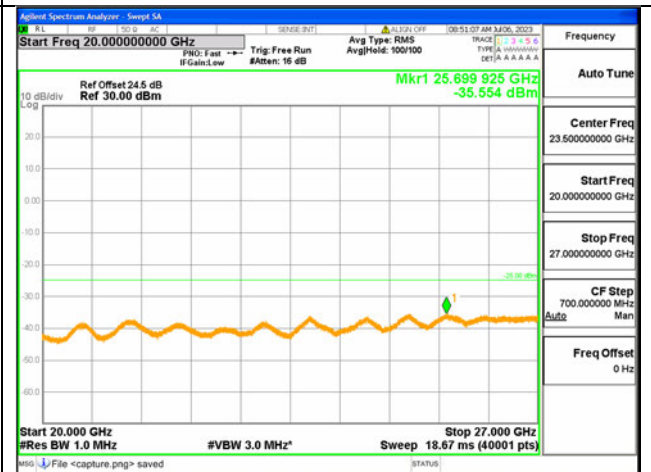

41C-30M-20G / 20+5MHz / QPSK / High CH / 1#0-1#24

41C-20G-27G / 20+5MHz / QPSK / High CH / 1#0-1#24

41C-30M-20G / 20+5MHz / QPSK / High CH / 1#99-1#0

41C-20G-27G / 20+5MHz / QPSK / High CH / 1#99-1#0

41C-30M-20G / 20+5MHz / QPSK / High CH / 100#0-25#0