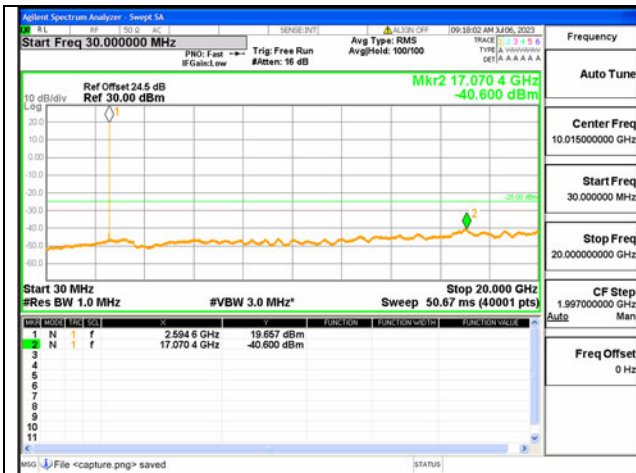

41C-30M-20G / 15+10MHz / QPSK / Mid CH / 1#74-1#0