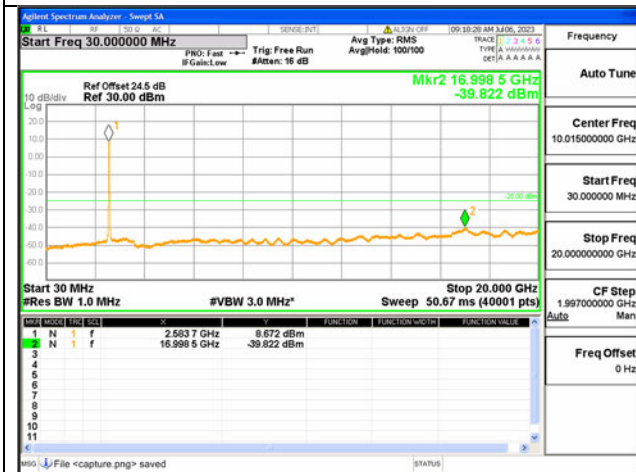

41C-30M-20G / 15+10MHz / QPSK / Mid CH / 1#74-1#0

41C-30M-20G / 15+10MHz / QPSK / Mid CH / 75#0-50#