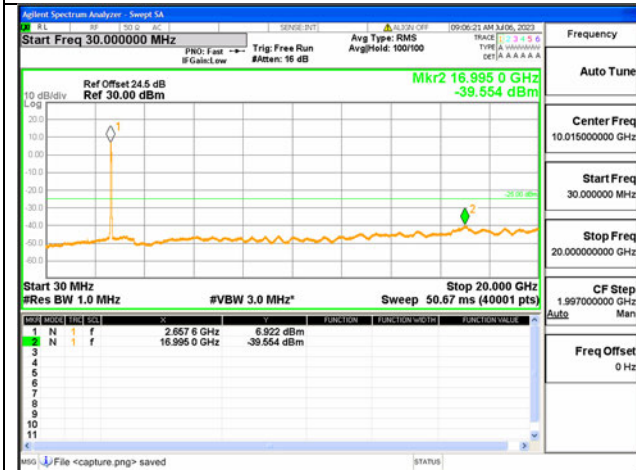

41C-30M-20G / 15+20MHz / QPSK / High CH / 1#74-1#0

41C-30M-20G / 15+20MHz / QPSK / High CH / 75#0-100#0