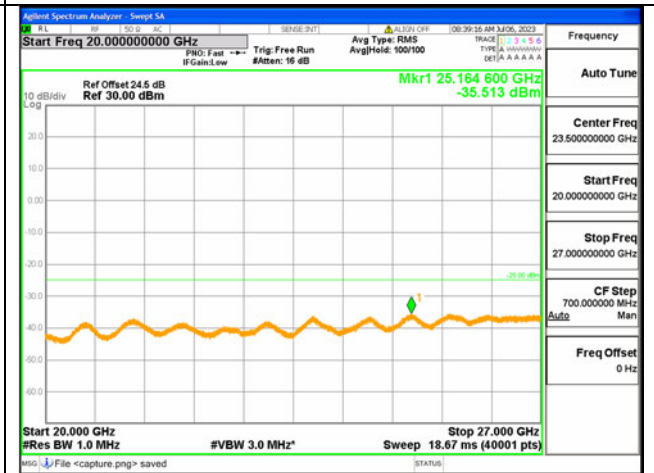

41C-30M-20G / 15+15MHz / QPSK / Mid CH / 1#74-1#0

41C-20G-27G / 15+15MHz / QPSK / Mid CH / 1#74-1#0

41C-30M-20G / 15+15MHz / QPSK / Mid CH / 75#0-75#0

41C-20G-27G / 15+15MHz / QPSK / Mid CH / 75#0-75#0

41C-30M-20G / 15+20MHz / QPSK / Mid CH / 1#0-1#99