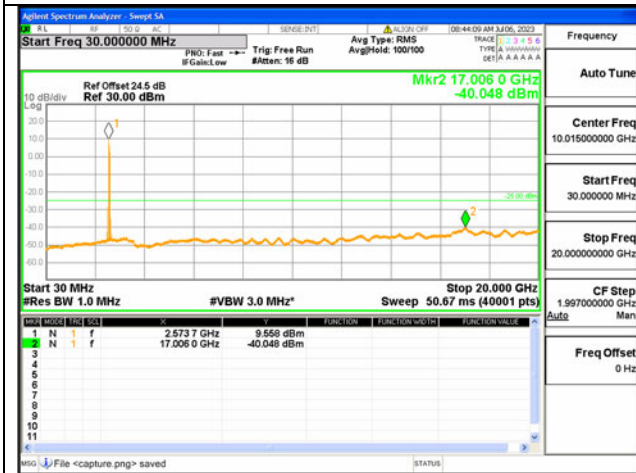

41C-30M-20G / 20+15MHz / QPSK / Mid CH / 100#0-75#0

41C-30M-20G / 20+20MHz / QPSK / Mid CH / 1#0-1#99