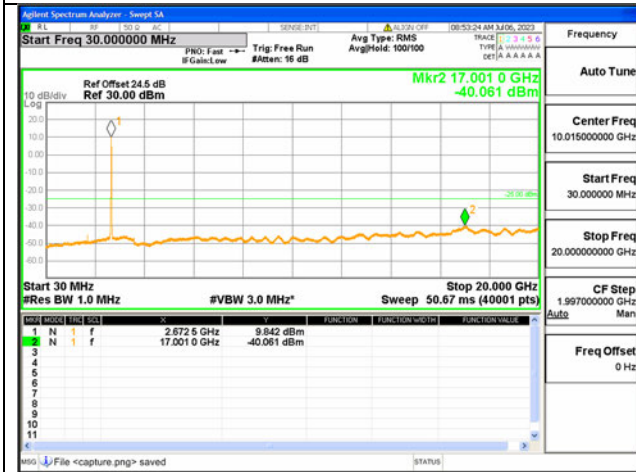

41C-30M-20G / 10+15MHz / QPSK / High CH / 1#49-1#0

41C-30M-20G / 10+15MHz / QPSK / High CH / 50#0-75#0