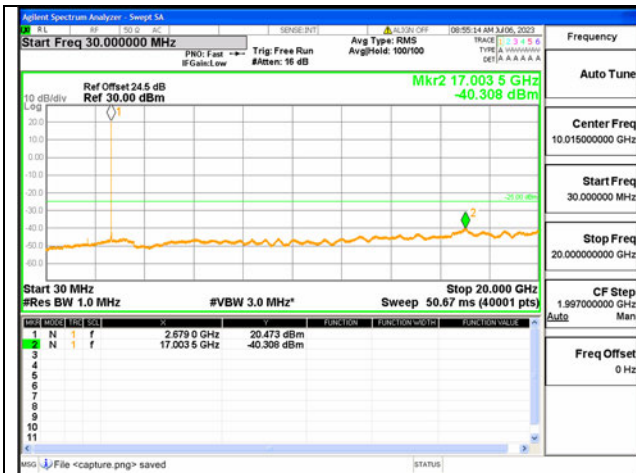

41C-30M-20G / 15+10MHz / QPSK / High CH / 1#74-1#0