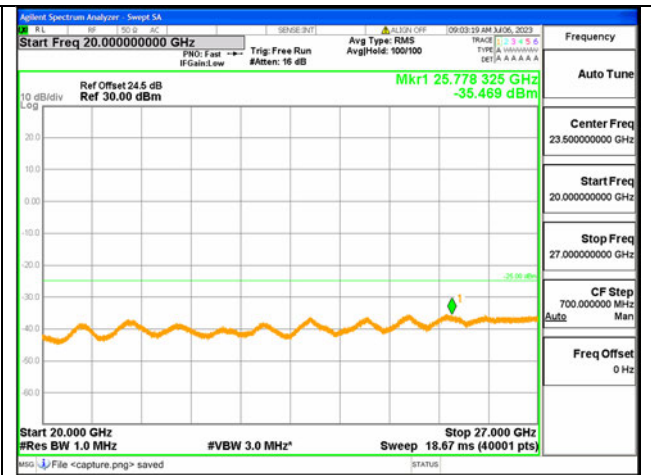

41C-20G-27G / 20+10MHz / QPSK / High CH / 100#0-50#0

41C-30M-20G / 15+15MHz / QPSK / High CH / 1#0-1#74

41C-20G-27G / 15+15MHz / QPSK / High CH / 1#0-1#74

41C-30M-20G / 15+15MHz / QPSK / High CH / 1#74-1#0