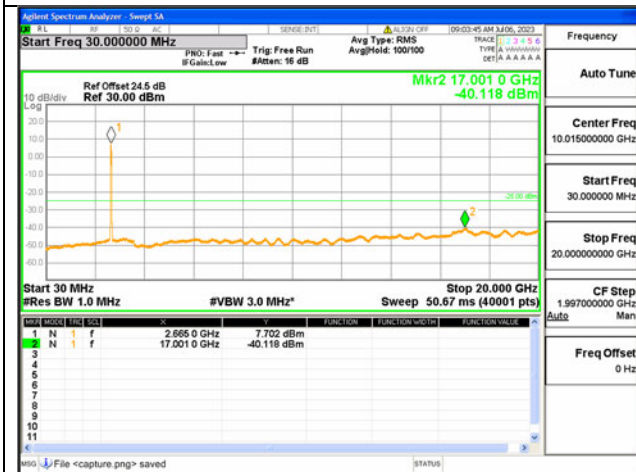

41C-30M-20G / 15+15MHz / QPSK / High CH / 1#74-1#0

41C-30M-20G / 15+15MHz / QPSK / High CH / 75#0-75#0