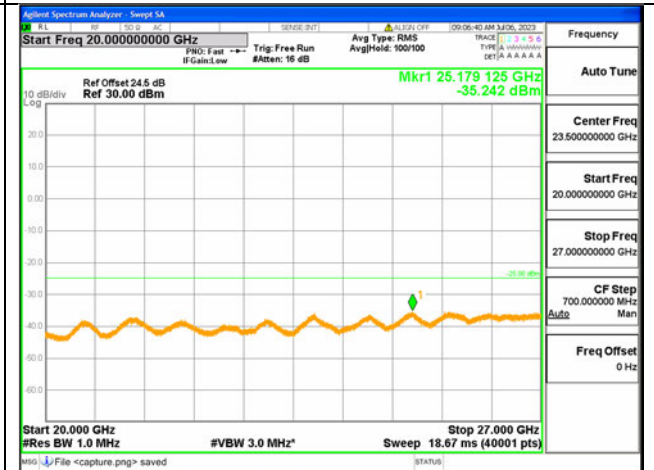

41C-20G-27G / 15+20MHz / QPSK / High CH / 1#0-1#99

41C-30M-20G / 15+20MHz / QPSK / High CH / 1#74-1#0

41C-20G-27G / 15+20MHz / QPSK / High CH / 1#74-1#0

41C-30M-20G / 15+20MHz / QPSK / High CH / 75#0-100#0