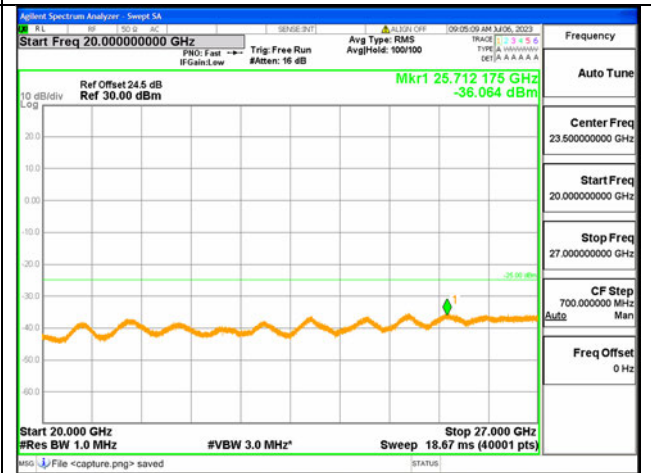

41C-20G-27G / 15+15MHz / QPSK / High CH / 1#74-1#0

41C-30M-20G / 15+15MHz / QPSK / High CH / 75#0-75#0

41C-20G-27G / 15+15MHz / QPSK / High CH / 75#0-75#0

41C-30M-20G / 15+20MHz / QPSK / High CH / 1#0-1#99