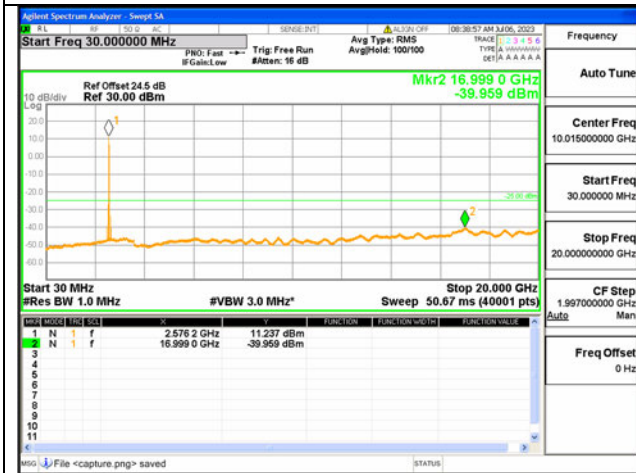

41C-30M-20G / 15+15MHz / QPSK / Mid CH / 1#74-1#0

41C-20G-27G / 15+15MHz / QPSK / Mid CH / 1#74-1#0

41C-30M-20G / 15+15MHz / QPSK / Mid CH / 75#0-75#0

41C-20G-27G / 15+15MHz / QPSK / Mid CH / 75#0-75#0

41C-30M-20G / 15+20MHz / QPSK / Mid CH / 1#0-1#99