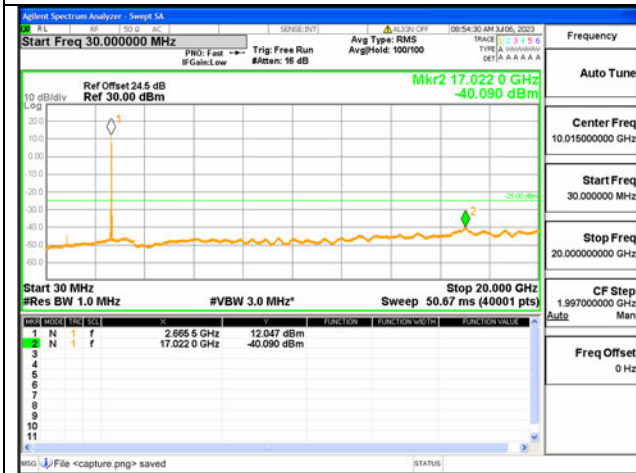

41C-30M-20G / 10+15MHz / QPSK / High CH / 50#0-75#0

41C-30M-20G / 15+10MHz / QPSK / High CH / 1#0-1#49