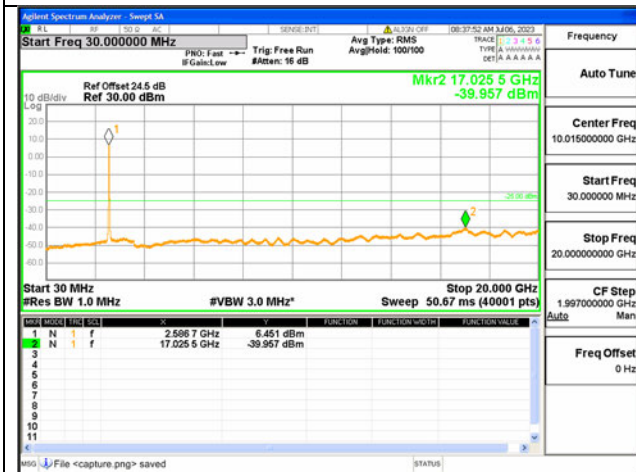

41C-30M-20G / 15+15MHz / QPSK / Mid CH / 1#74-1#0

41C-30M-20G / 15+15MHz / QPSK / Mid CH / 75#0-75#0