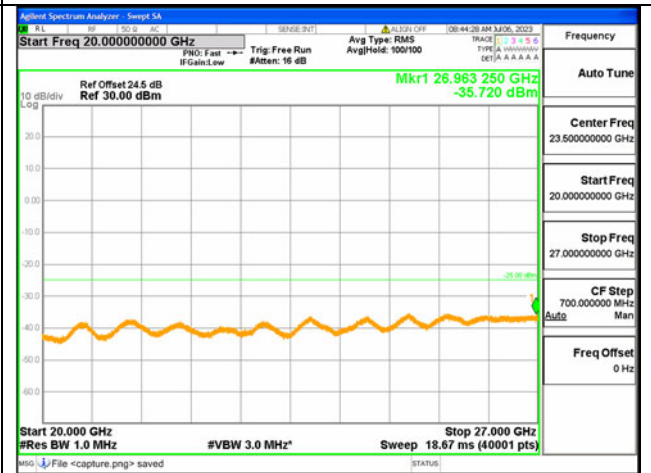

41C-20G-27G / 20+15MHz / QPSK / Mid CH / 100#0-75#0

41C-20G-27G / 20+20MHz / QPSK / Mid CH / 1#0-1#99