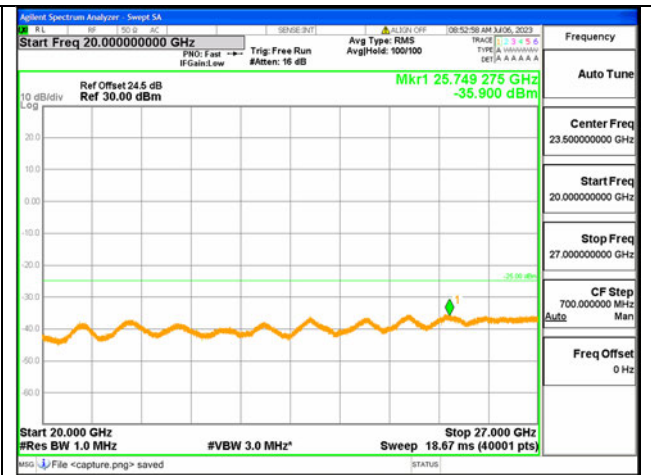

41C-20G-27G / 20+5MHz / QPSK / High CH / 100#0-25#0

41C-30M-20G / 10+15MHz / QPSK / High CH / 1#0-1#74

41C-20G-27G / 10+15MHz / QPSK / High CH / 1#0-1#74

41C-30M-20G / 10+15MHz / QPSK / High CH / 1#49-1#0