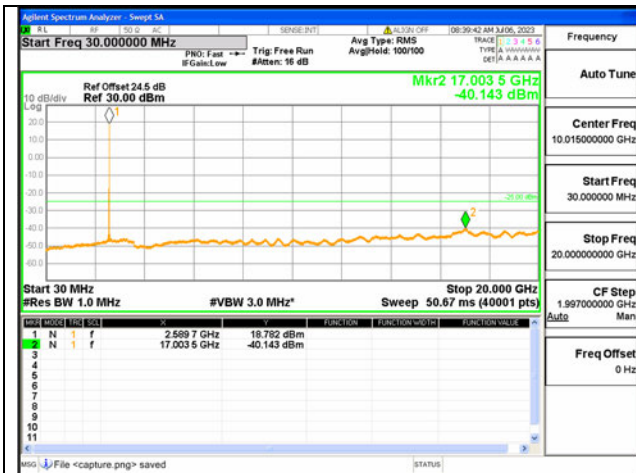

41C-30M-20G / 15+20MHz / QPSK / Mid CH / 1#74-1#0