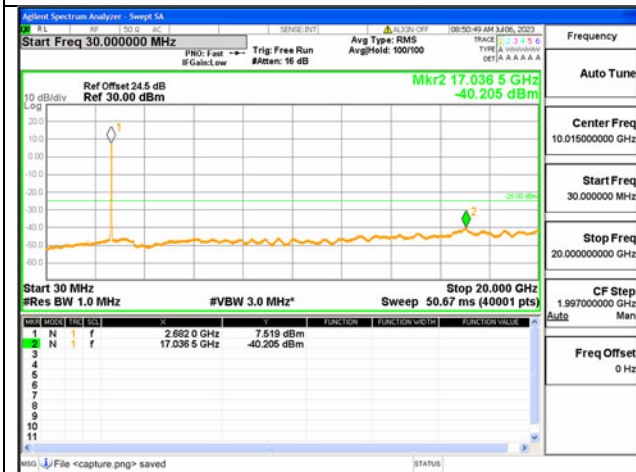

41C-30M-20G / 20+5MHz / QPSK / High CH / 1#0-1#24

41C-20G-27G / 20+5MHz / QPSK / High CH / 1#0-1#24

41C-30M-20G / 20+5MHz / QPSK / High CH / 1#99-1#0

41C-20G-27G / 20+5MHz / QPSK / High CH / 1#99-1#0

41C-30M-20G / 20+5MHz / QPSK / High CH / 100#0-25#0