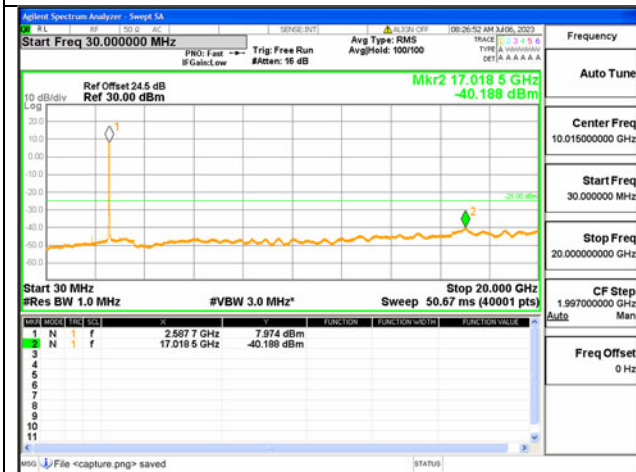

41C-30M-20G / 10+15MHz / QPSK / Mid CH / 1#49-1#0

41C-20G-27G / 10+15MHz / QPSK / Mid CH / 1#49-1#0

41C-30M-20G / 10+15MHz / QPSK / Mid CH / 50#0-75#0

41C-20G-27G / 10+15MHz / QPSK / Mid CH / 50#0-75#0

41C-30M-20G / 15+10MHz / QPSK / Mid CH / 1#0-1#49