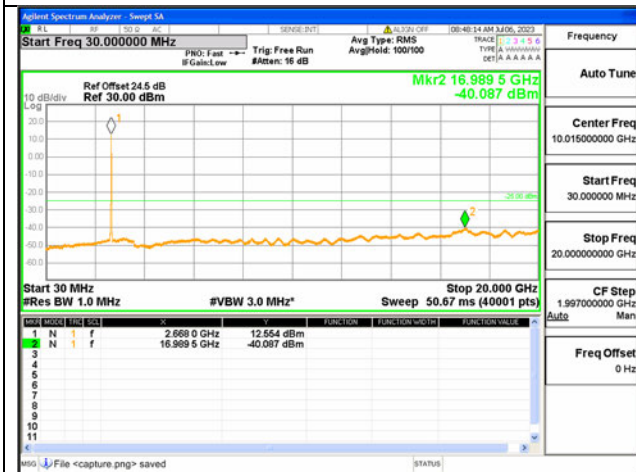

41C-30M-20G / 5+20MHz / QPSK / High CH / 1#24-1#0

41C-30M-20G / 5+20MHz / QPSK / High CH / 25#0-100#0