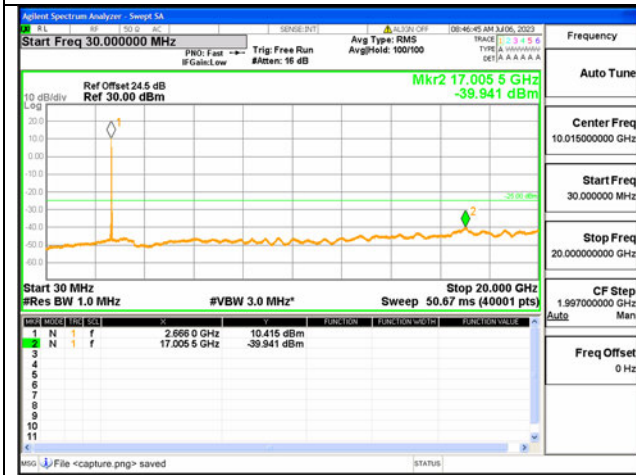

41C-30M-20G / 20+20MHz / QPSK / Mid CH / 100#0-100#0

41C-30M-20G / 5+20MHz / QPSK / High CH / 1#0-1#99