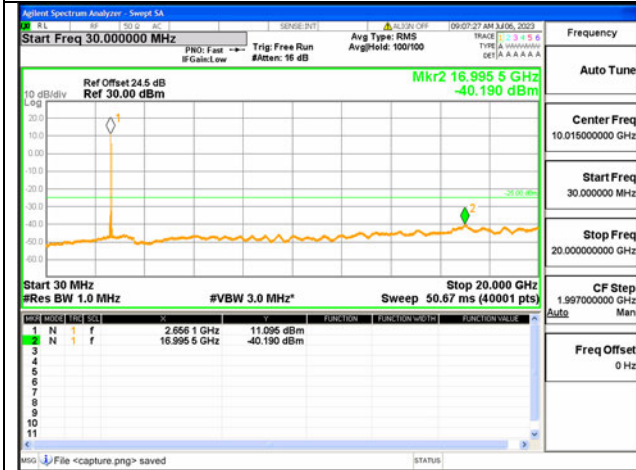

41C-30M-20G / 15+20MHz / QPSK / High CH / 75#0-100#0

41C-30M-20G / 20+15MHz / QPSK / High CH / 1#0-1#74