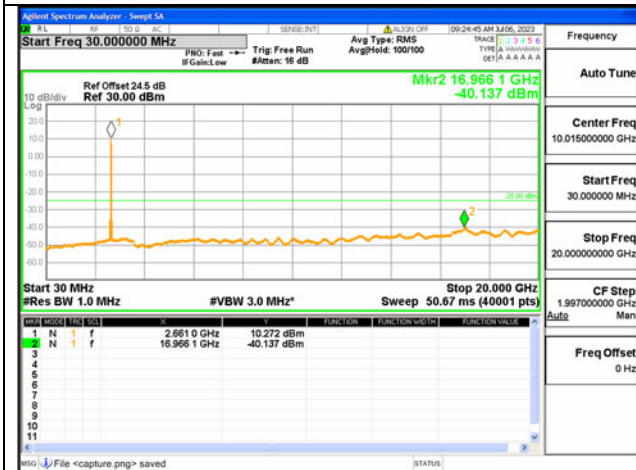

41C-30M-20G / 10+20MHz / QPSK / High CH / 50#0-100#0

41C-30M-20G / 20+10MHz / QPSK / High CH / 1#0-1#49