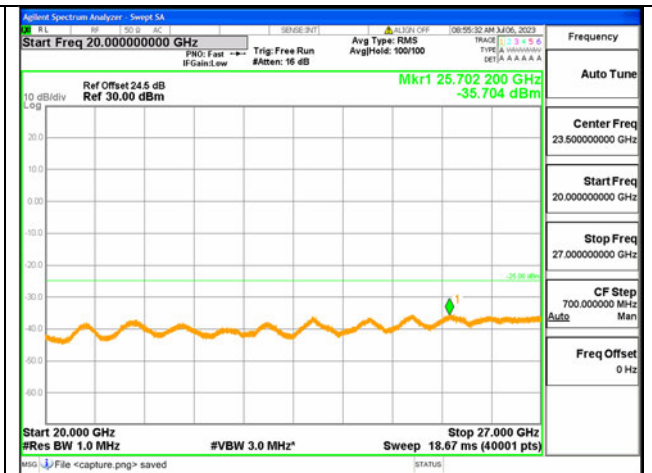

41C-20G-27G / 15+10MHz / QPSK / High CH / 1#0-1#49

41C-20G-27G / 15+10MHz / QPSK / High CH / 1#74-1#0