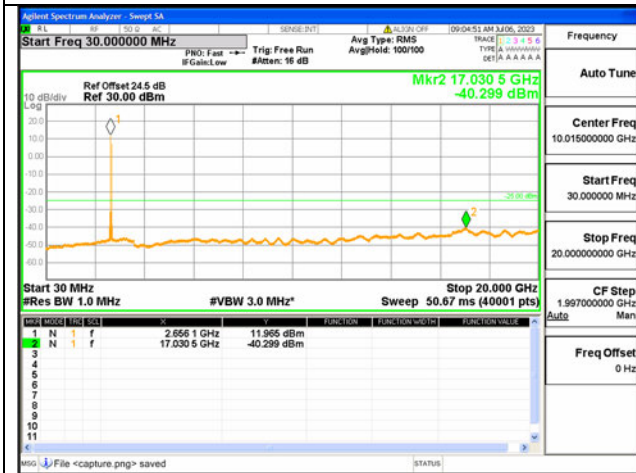

41C-30M-20G / 15+15MHz / QPSK / High CH / 75#0-75#0

41C-30M-20G / 15+20MHz / QPSK / High CH / 1#0-1#99