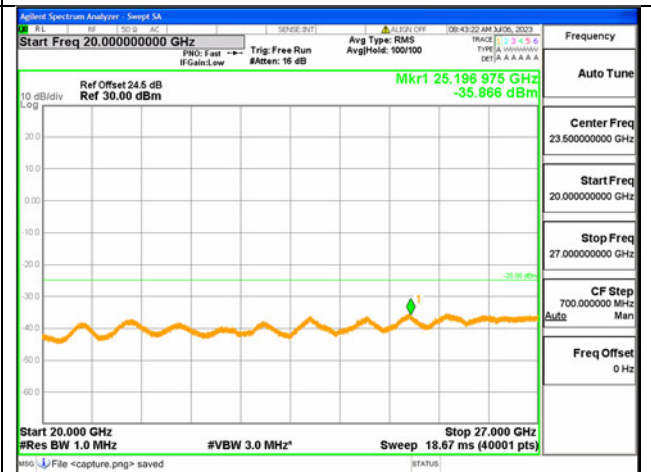

41C-30M-20G / 20+15MHz / QPSK / Mid CH / 1#0-1#74

41C-20G-27G / 20+15MHz / QPSK / Mid CH / 1#0-1#74

41C-30M-20G / 20+15MHz / QPSK / Mid CH / 1#99-1#0

41C-20G-27G / 20+15MHz / QPSK / Mid CH / 1#99-1#0

41C-30M-20G / 20+15MHz / QPSK / Mid CH / 100#0-75#0