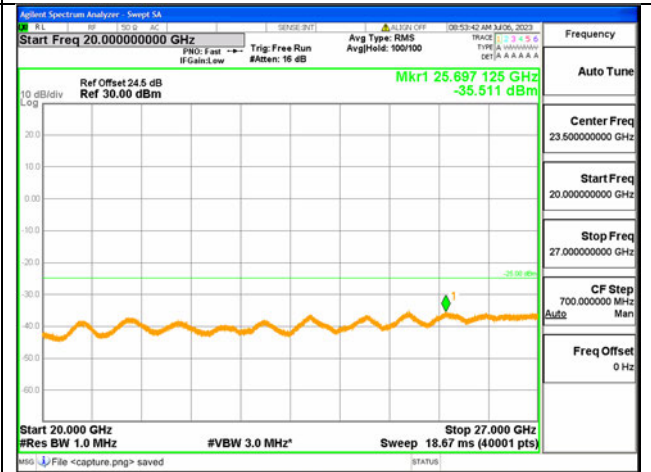

41C-20G-27G / 10+15MHz / QPSK / High CH / 1#49-1#0

41C-20G-27G / 10+15MHz / QPSK / High CH / 50#0-75#0