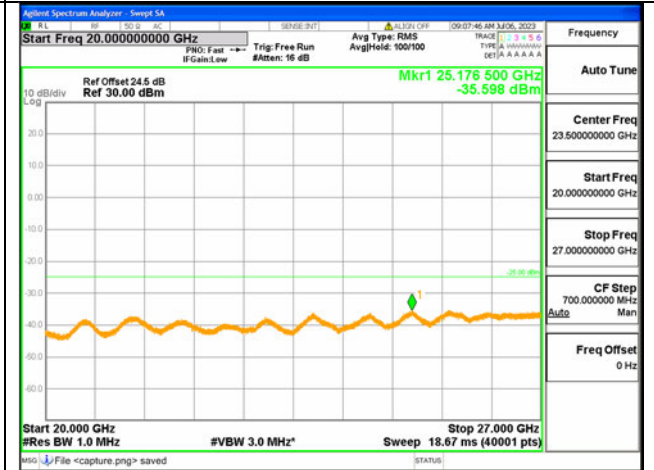

41C-20G-27G / 15+20MHz / QPSK / High CH / 75#0-100#0

41C-20G-27G / 20+15MHz / QPSK / High CH / 1#0-1#74