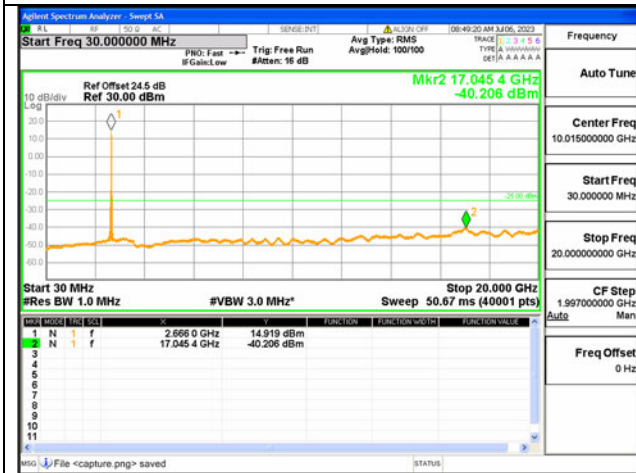

41C-30M-20G / 5+20MHz / QPSK / High CH / 1#24-1#0

41C-20G-27G / 5+20MHz / QPSK / High CH / 1#24-1#0

41C-30M-20G / 5+20MHz / QPSK / High CH / 25#0-100#0

41C-20G-27G / 5+20MHz / QPSK / High CH / 25#0-100#0