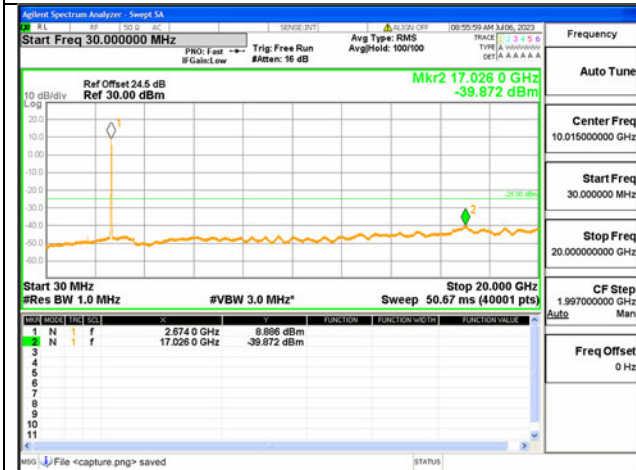

41C-30M-20G / 15+10MHz / QPSK / High CH / 1#74-1#0

41C-30M-20G / 15+10MHz / QPSK / High CH / 75#0-50#0