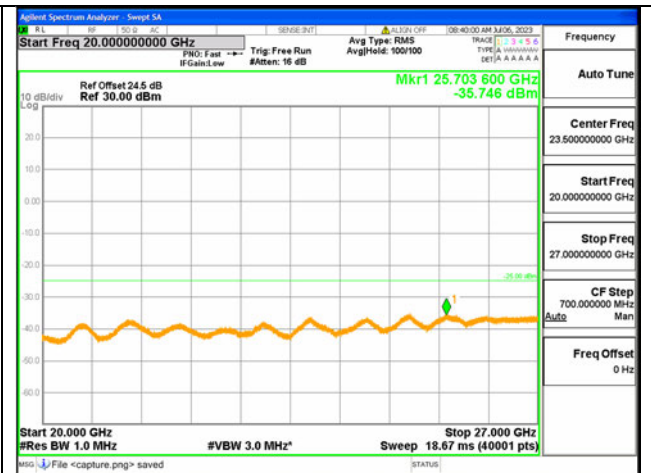

41C-20G-27G / 15+20MHz / QPSK / Mid CH / 1#0-1#99

41C-20G-27G / 15+20MHz / QPSK / Mid CH / 1#74-1#0