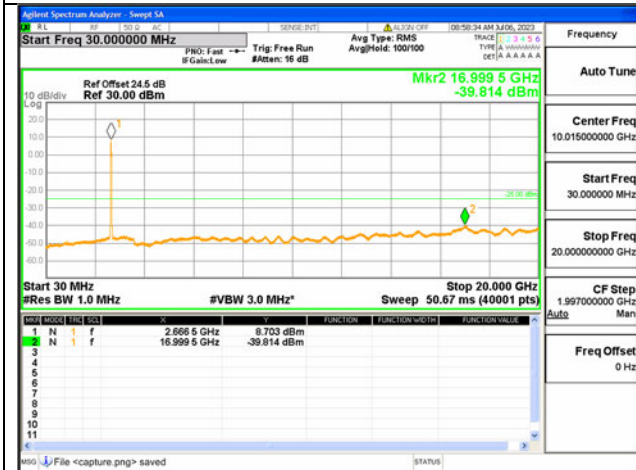

41C-30M-20G / 10+20MHz / QPSK / High CH / 1#49-1#0

41C-30M-20G / 10+20MHz / QPSK / High CH / 50#0-100#0