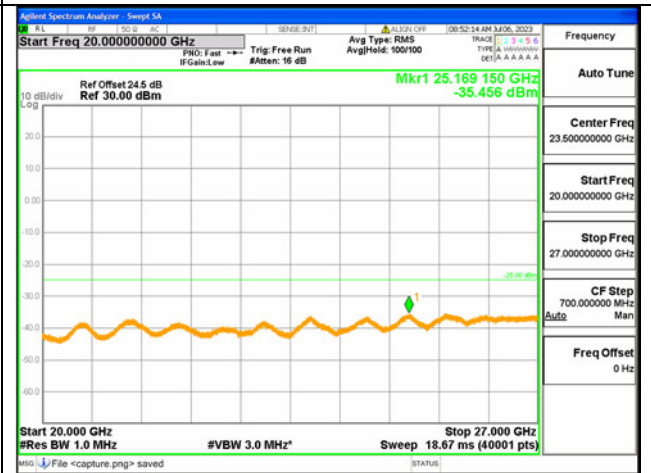

41C-20G-27G / 20+5MHz / QPSK / High CH / 100#0-25#0

41C-20G-27G / 10+15MHz / QPSK / High CH / 1#0-1#74