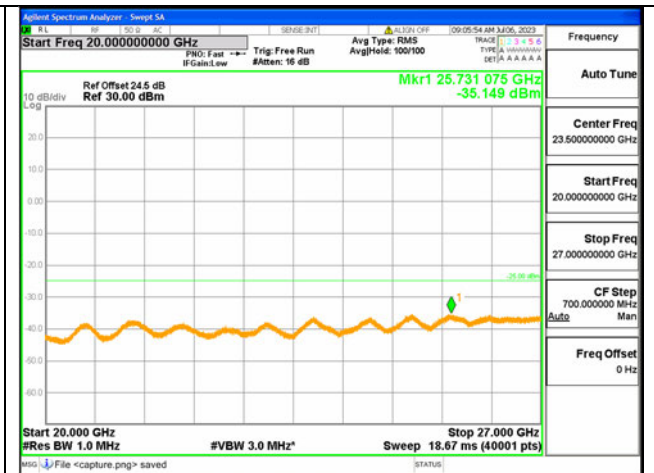

41C-20G-27G / 15+20MHz / QPSK / High CH / 1#0-1#99

41C-20G-27G / 15+20MHz / QPSK / High CH / 1#74-1#0