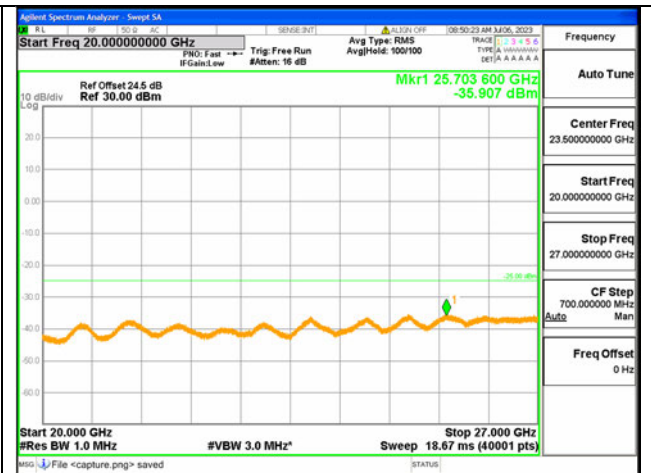

41C-20G-27G / 20+5MHz / QPSK / High CH / 1#0-1#24

41C-20G-27G / 20+5MHz / QPSK / High CH / 1#99-1#0