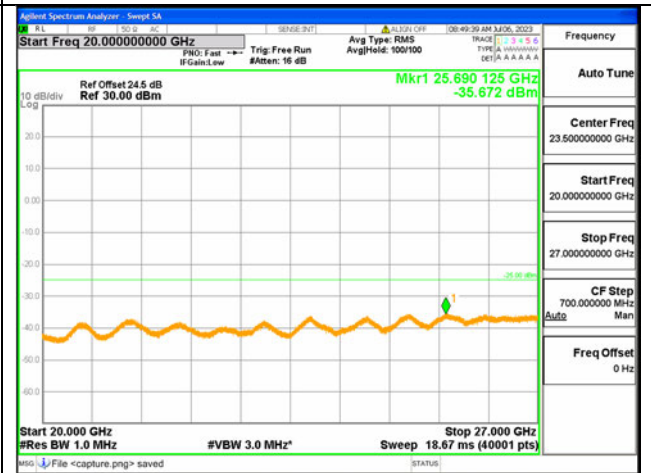

41C-20G-27G / 5+20MHz / QPSK / High CH / 25#0-100#0

41C-20G-27G / 20+5MHz / QPSK / High CH / 1#0-1#24