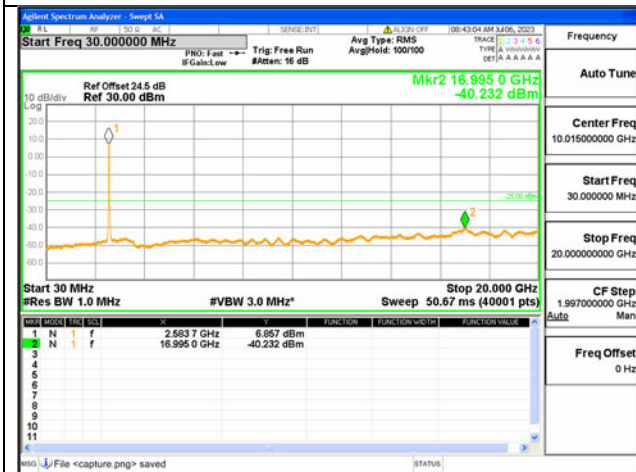

41C-30M-20G / 20+15MHz / QPSK / Mid CH / 1#0-1#74

41C-20G-27G / 20+15MHz / QPSK / Mid CH / 1#0-1#74

41C-30M-20G / 20+15MHz / QPSK / Mid CH / 1#99-1#0

41C-20G-27G / 20+15MHz / QPSK / Mid CH / 1#99-1#0

41C-30M-20G / 20+15MHz / QPSK / Mid CH / 100#0-75#0