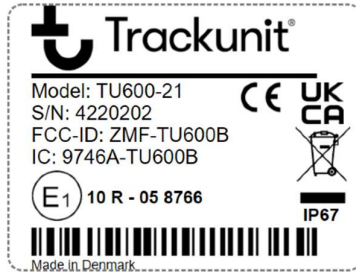

TU600B labels for external marking, standard:

Variant 1: TU600-25

Variant 1: TU600-21

Variant 1: TU600-22

TU600B device label for Model: TU600-25:

Label print out and placement.