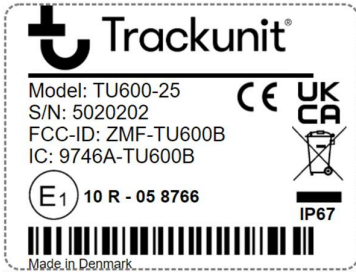

TU600B labels for external marking, standard:

Variant 1: TU600-25

Variant 1: TU600-21

Variant 1: TU600-22

TU600B device label for Model: TU600-25:

Label print out and placement.