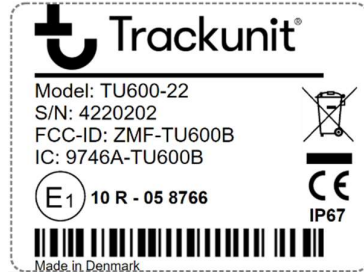

TU600B labels for external marking, standard:

Variant 1: TU600-25

Variant 1: TU600-21

Variant 1: TU600-22

TU600B device label for Model: TU600-25:

Label print out and placement.