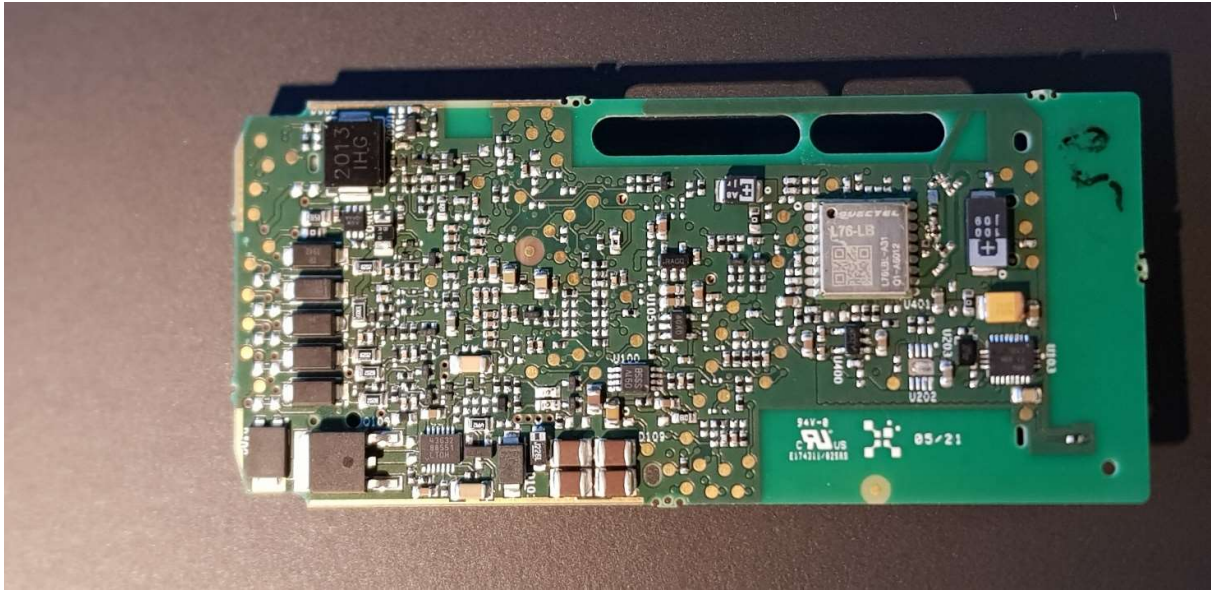

Internal picture

TU600A family – (TU600-15, TU600-11)

TU600A Print seen from the top without battery

TU600A Print seen from the top with battery model 1-830mAh (Actec)

TU600A Print seen from the top with battery model 2-720 mAh (Duracell)

TU600A Print seen from the top without the battery mount

TU600A Print seen from the back with GPS receiver.