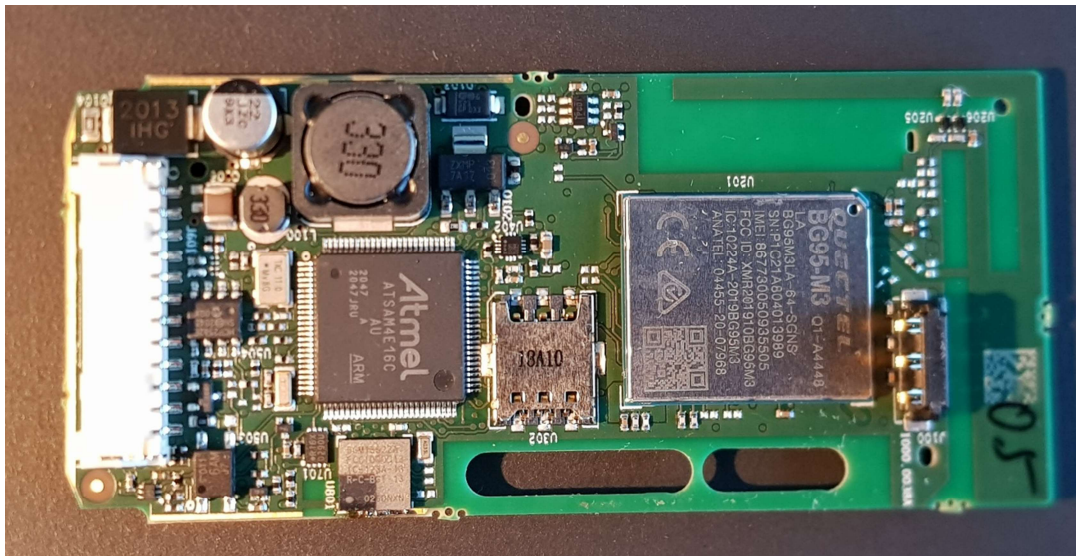

Internal picture

TU600A family – (TU600-15, TU600-11)

TU600A Print seen from the top without battery

TU600A Print seen from the top with battery model 1-830mAh (Actec)

TU600A Print seen from the top with battery model 2-720 mAh (Duracell)

TU600A Print seen from the top without the battery mount

TU600A Print seen from the back with GPS receiver.