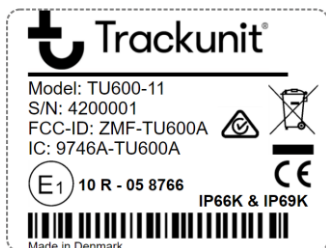

TU600A labels for external marking, standard.

Variant 1: TU600-11

Variant 1: TU600-15

TU600-15 device label.

Label print out and placement.