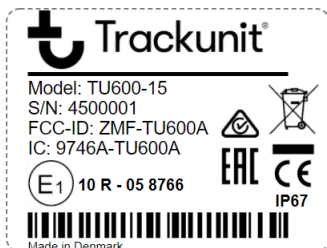

TU600A labels for external marking, standard.

Variant 1: TU600-11

Variant 1: TU600-15

TU600-15 device label.

Label print out and placement.