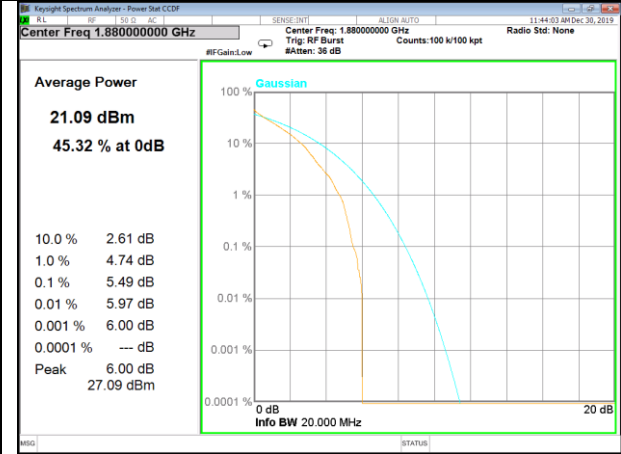

Peak-to-Average Ratio

Band 2

Band 2

Band 2

Band 2

QPSK 10M 6#0 Mid

16QAM 10M 5#0 Mid

QPSK 15M 6#0 Mid