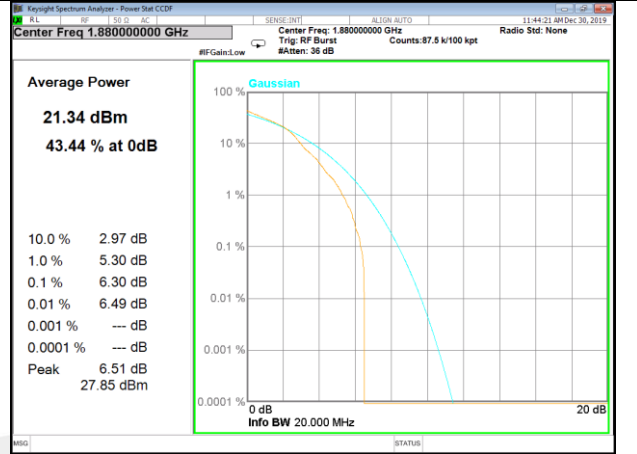

Peak-to-Average Ratio

Band 2

Band 2

Band 2

Band 2

QPSK 10M 6#0 Mid

16QAM 10M 5#0 Mid

QPSK 15M 6#0 Mid