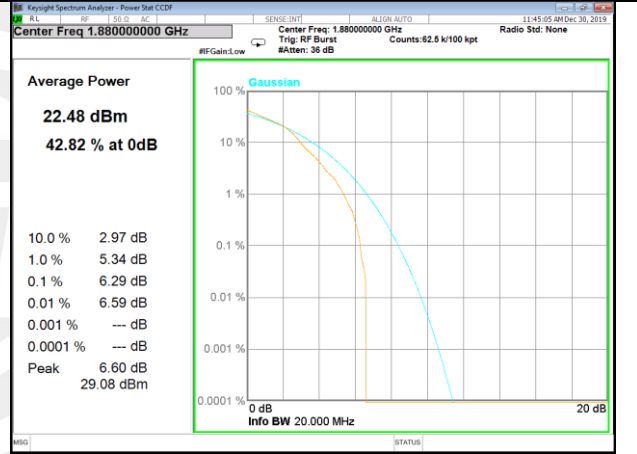

QPSK 15M 6#0 Mid

16QAM 15M 5#0 Mid