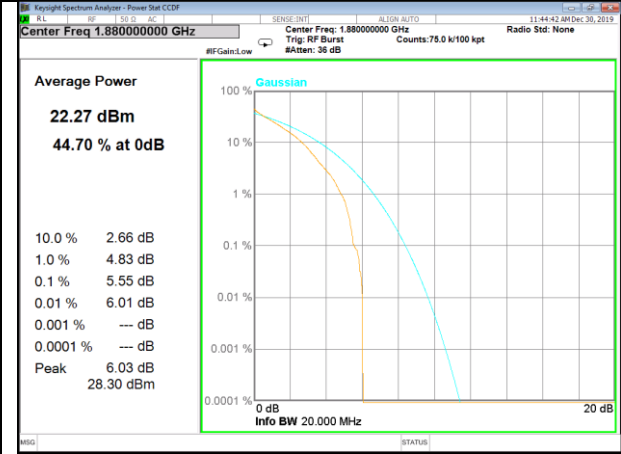

QPSK 15M 6#0 Mid

16QAM 15M 5#0 Mid