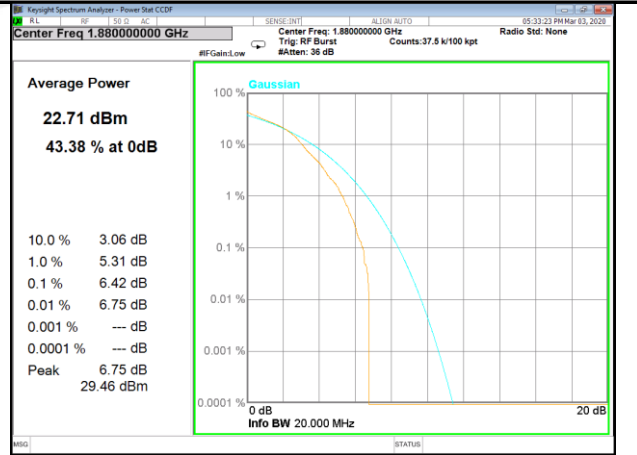

QPSK 20M 6#0 Mid

16QAM 20M 5#0 Mid