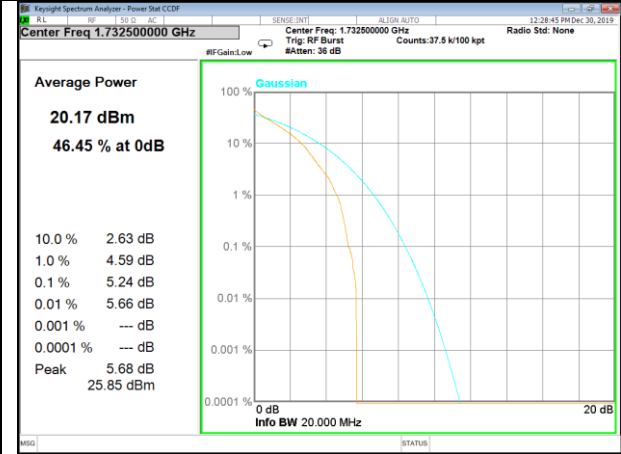

Band 4

Band 4

QPSK 10M 6#0 Mid

16QAM 10M 5#0 Mid