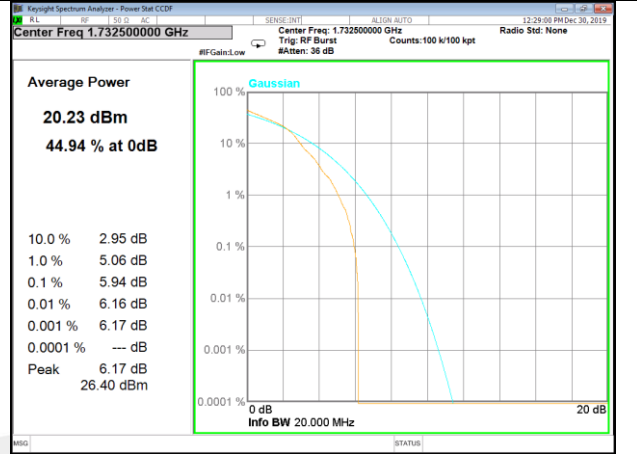

Band 4

Band 4

QPSK 10M 6#0 Mid

16QAM 10M 5#0 Mid