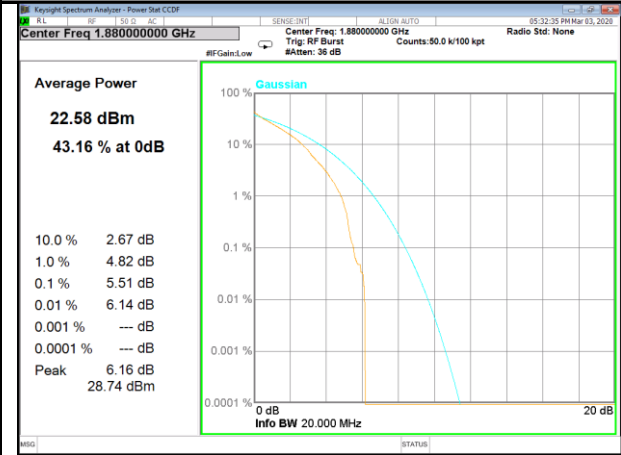

QPSK 20M 6#0 Mid

16QAM 20M 5#0 Mid