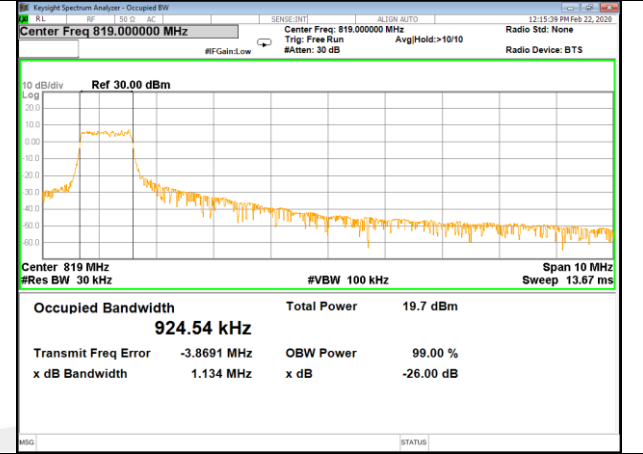

QPSK 5M 6#0 Mid 26dB & 99%

16QAM 5M 5#0 Mid 26dB & 99%

Part 90_Band 26

Part 90_Band 26

QPSK 10M 6#0 Mid 26dB & 99%

16QAM 10M 5#0 Mid 26dB & 99%

Band 66

Band 66