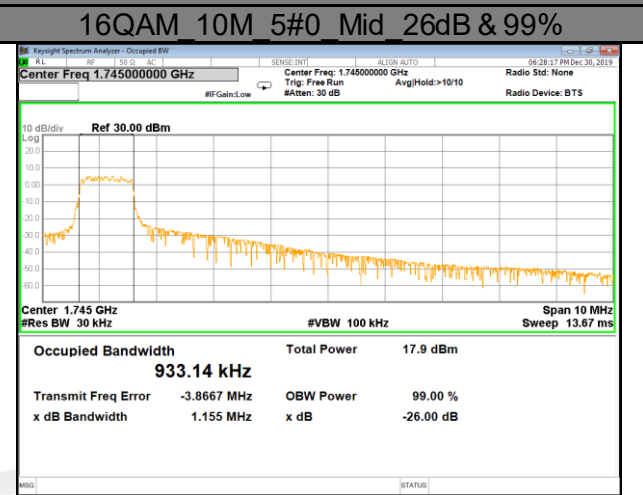

Band 66

Band 66