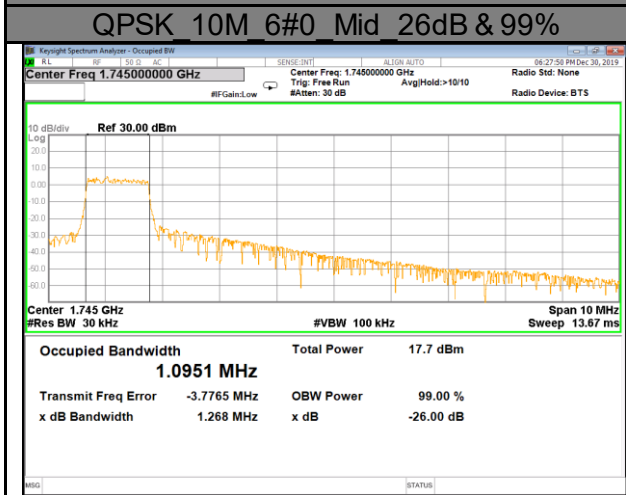

Band 66

Band 66