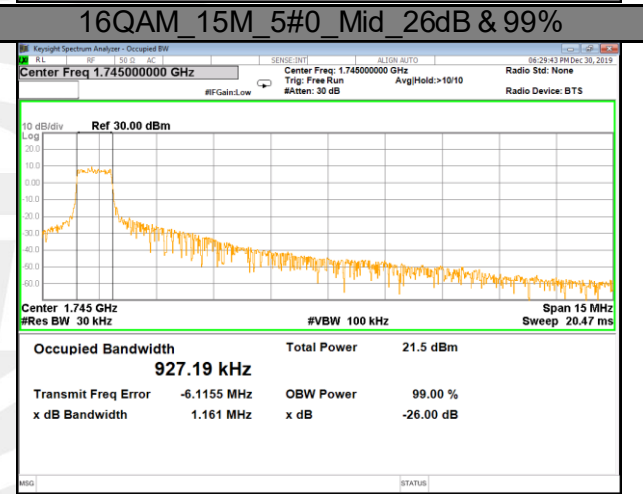

Band 66

Band 66