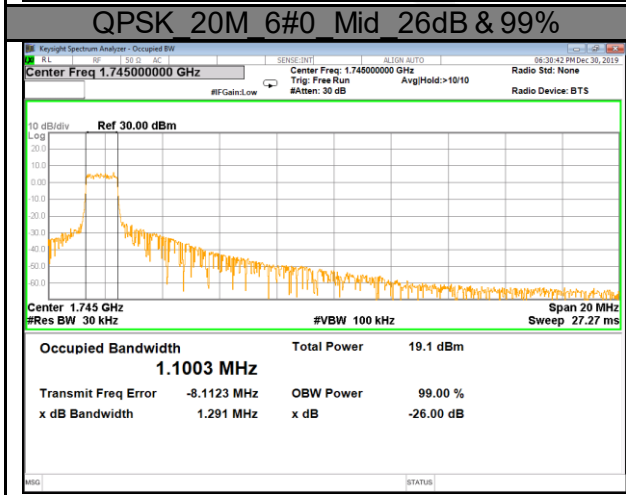

Band 66

Band 66