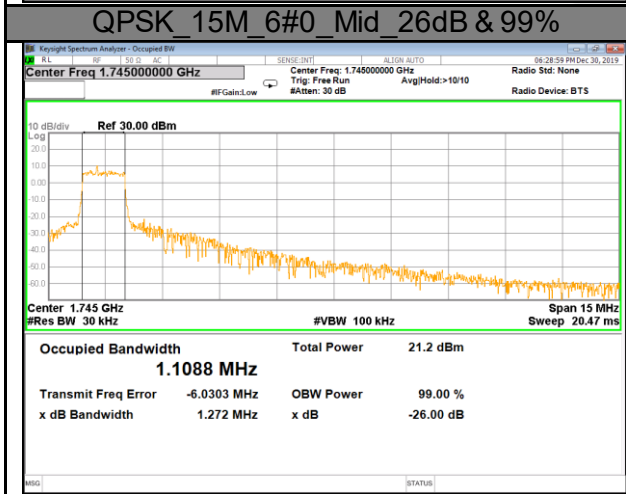

Band 66

Band 66