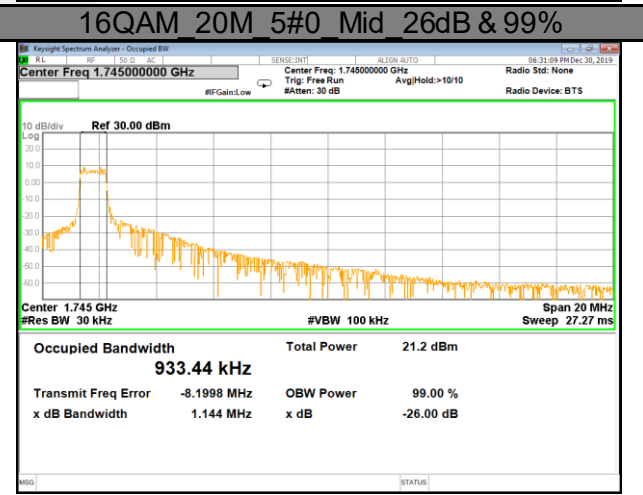

Band 66

Band 66