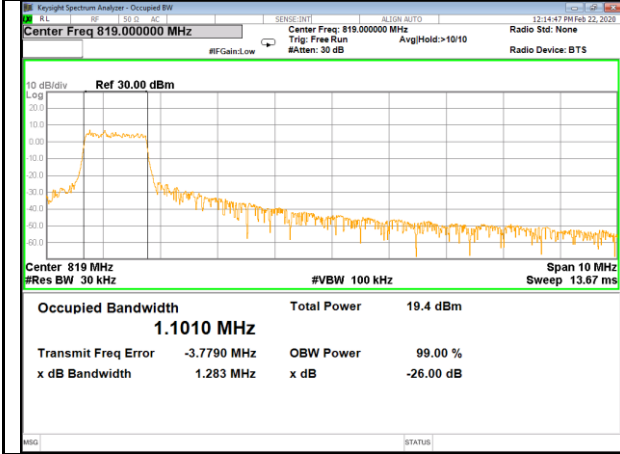

QPSK 5M 6#0 Mid 26dB & 99%

16QAM 5M 5#0 Mid 26dB & 99%

Part 90_Band 26

Part 90_Band 26

QPSK 10M 6#0 Mid 26dB & 99%

16QAM 10M 5#0 Mid 26dB & 99%

Band 66

Band 66