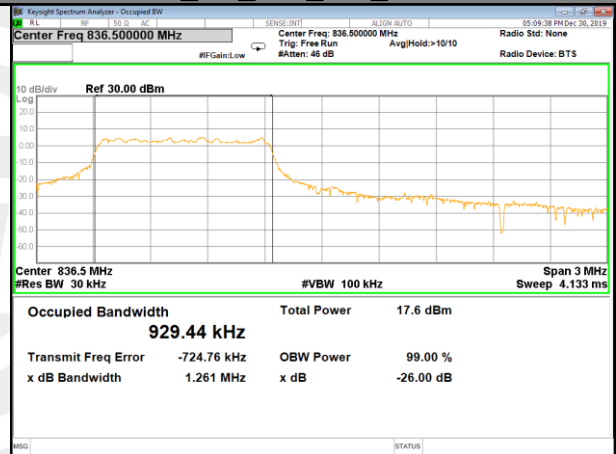

16QAM 3M 5#0 Mid 26dB & 99%