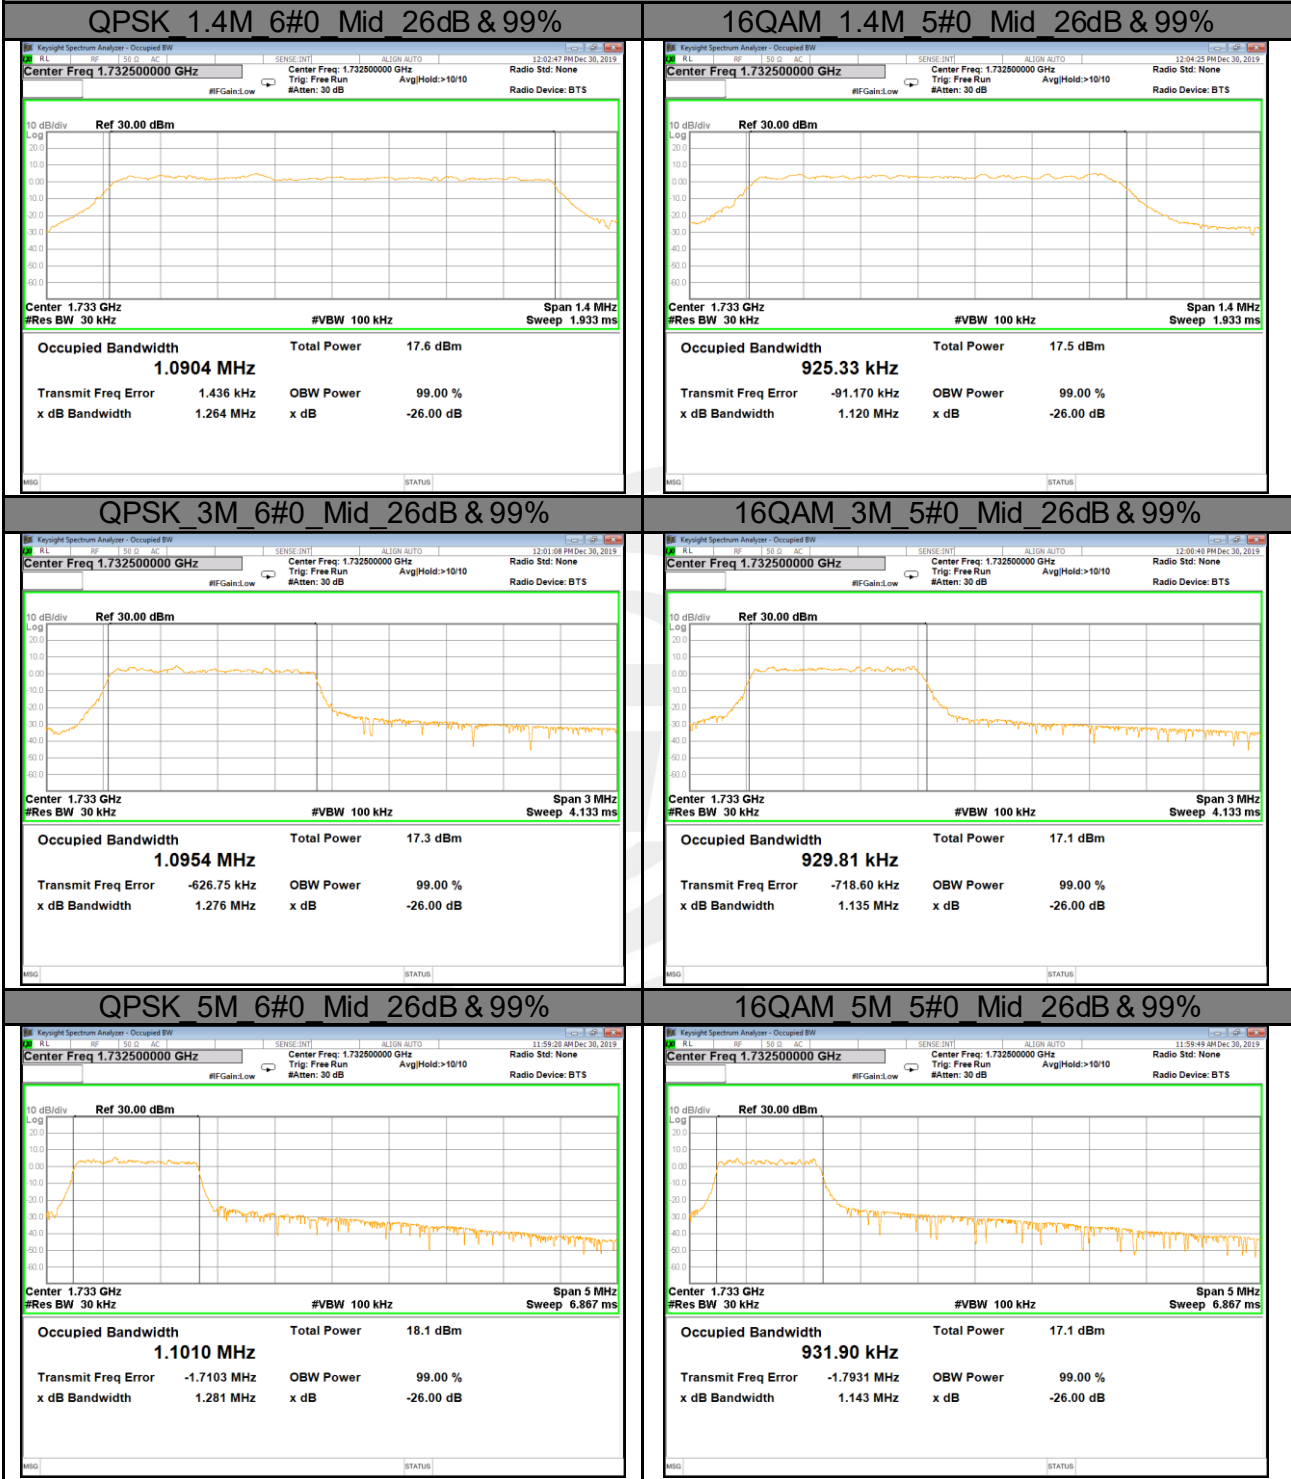

#### QPSK 5M 6#0 Mid 26dB & 99%

#### 16QAM 5M 5#0 Mid 26dB & 99%

Band 2

Band 2

Band 4

Band 4

Band 4

Band 4

QPSK 10M 6#0 Mid 26dB & 99%

16QAM 10M 5#0 Mid 26dB & 99%

QPSK 15M 6#0 Mid 26dB & 99%

16QAM 15M 5#0 Mid 26dB & 99%

QPSK 20M 6#0 Mid 26dB & 99%

16QAM 20M 5#0 Mid 26dB & 99%

Band 5

Band 5

QPSK 1.4M 6#0 Mid 26dB & 99%