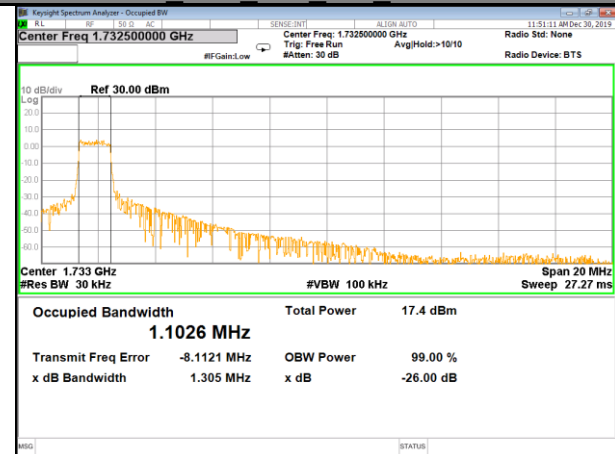

16QAM 10M 5#0 Mid 26dB & 99%

QPSK 15M 6#0 Mid 26dB & 99%

16QAM 15M 5#0 Mid 26dB & 99%

QPSK 20M 6#0 Mid 26dB & 99%

16QAM 20M 5#0 Mid 26dB & 99%

Band 5

Band 5

QPSK 1.4M 6#0 Mid 26dB & 99%