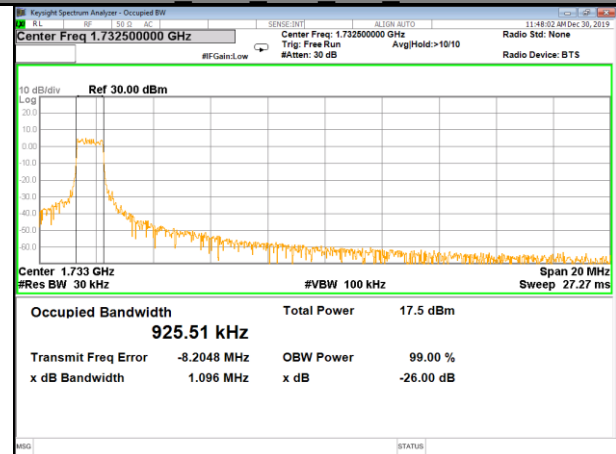

16QAM 10M 5#0 Mid 26dB & 99%

QPSK 15M 6#0 Mid 26dB & 99%

16QAM 15M 5#0 Mid 26dB & 99%

QPSK 20M 6#0 Mid 26dB & 99%

16QAM 20M 5#0 Mid 26dB & 99%

Band 5

Band 5

QPSK 1.4M 6#0 Mid 26dB & 99%