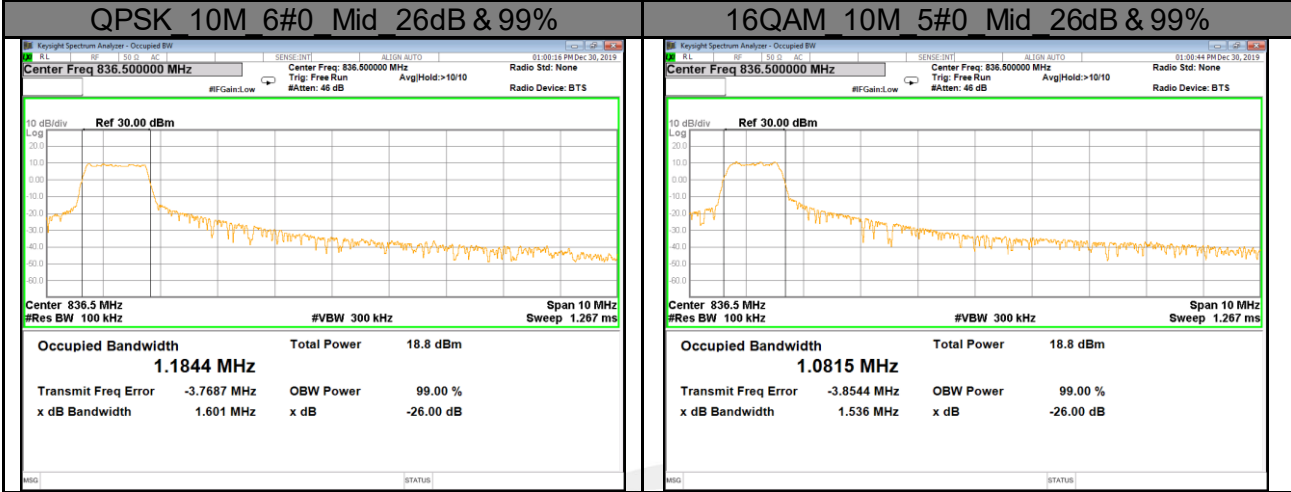

16QAM 1.4M 5#0 Mid 26dB & 99%

QPSK 3M 6#0 Mid 26dB & 99%

16QAM 3M 5#0 Mid 26dB & 99%

QPSK 5M 6#0 Mid 26dB & 99%

16QAM 5M 5#0 Mid 26dB & 99%

Band 5

Band 5

Band 12