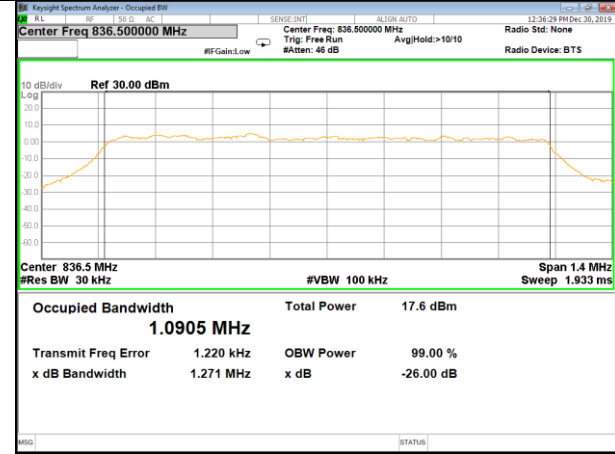

16QAM 10M 5#0 Mid 26dB & 99%

QPSK 15M 6#0 Mid 26dB & 99%

16QAM 15M 5#0 Mid 26dB & 99%

QPSK 20M 6#0 Mid 26dB & 99%

16QAM 20M 5#0 Mid 26dB & 99%

Band 5

Band 5

QPSK 1.4M 6#0 Mid 26dB & 99%