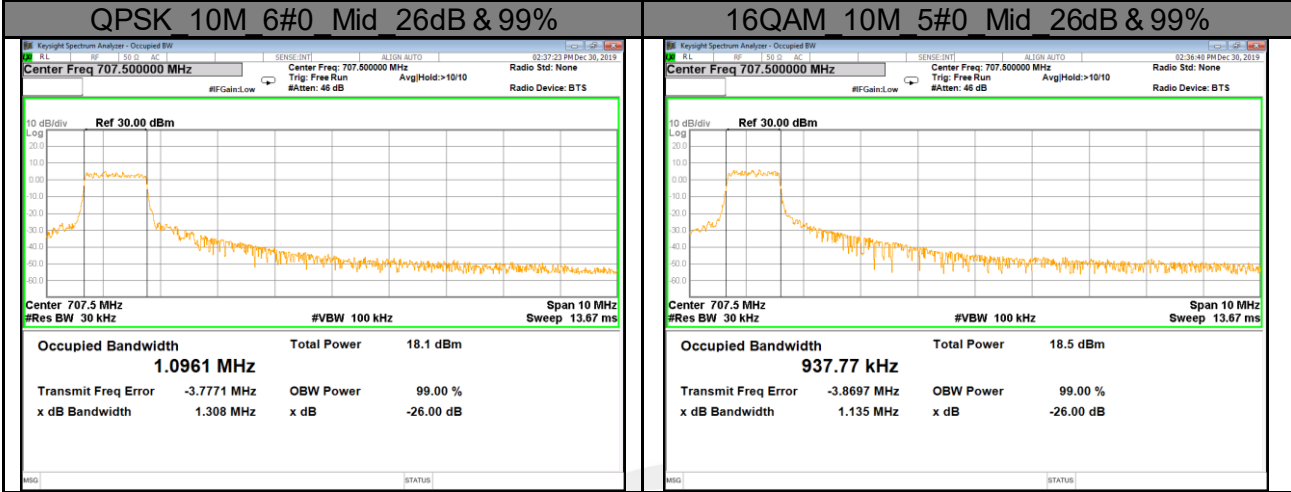

Band 12

Band 12