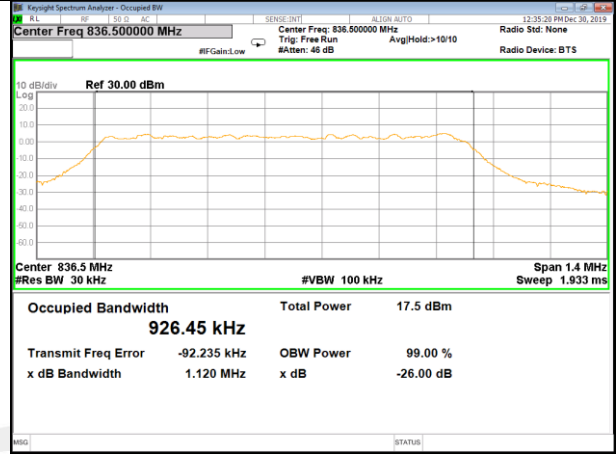

16QAM 1.4M 5#0 Mid 26dB & 99%