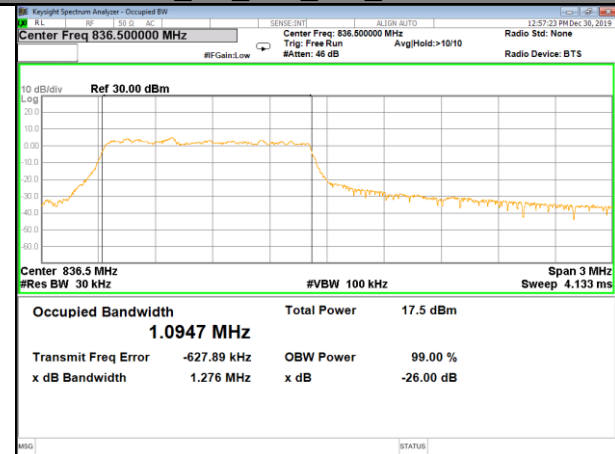

QPSK 3M 6#0 Mid 26dB & 99%