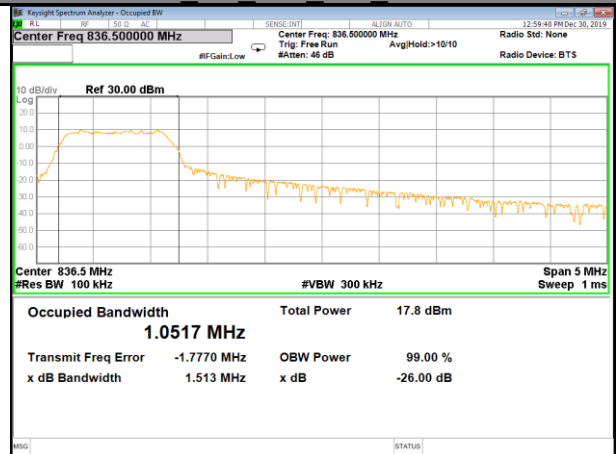

16QAM 1.4M 5#0 Mid 26dB & 99%

QPSK 3M 6#0 Mid 26dB & 99%

16QAM 3M 5#0 Mid 26dB & 99%

QPSK 5M 6#0 Mid 26dB & 99%

16QAM 5M 5#0 Mid 26dB & 99%

Band 5

Band 5

Band 12