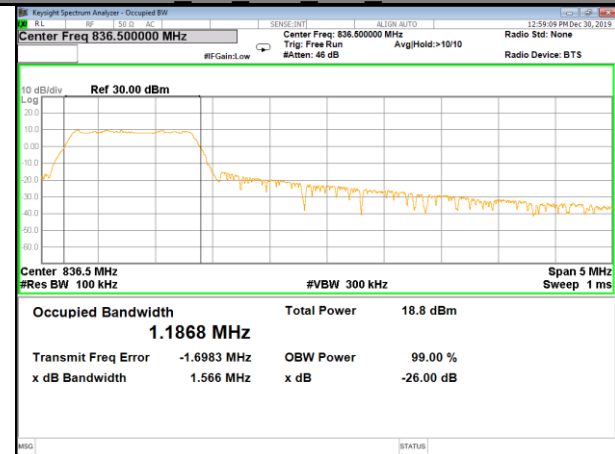

16QAM 1.4M 5#0 Mid 26dB & 99%

QPSK 3M 6#0 Mid 26dB & 99%

16QAM 3M 5#0 Mid 26dB & 99%

QPSK 5M 6#0 Mid 26dB & 99%

16QAM 5M 5#0 Mid 26dB & 99%

Band 5

Band 5

Band 12