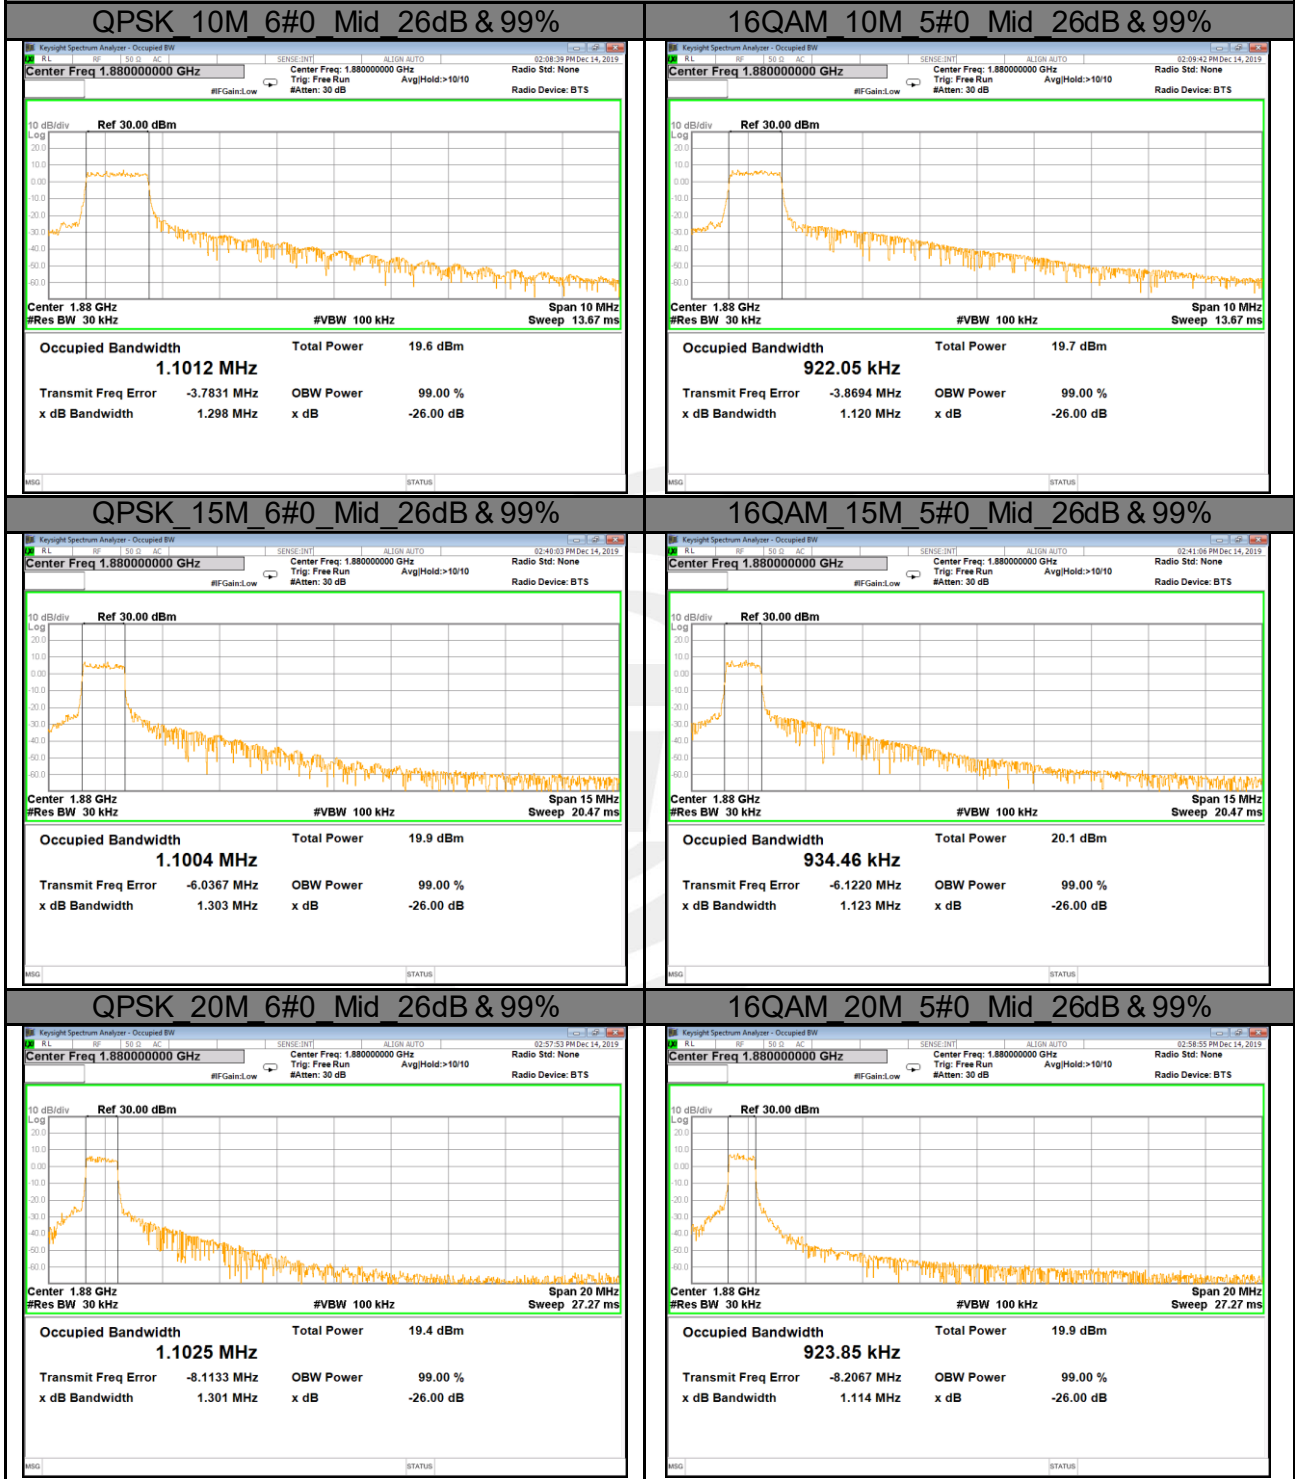

# 26dB Bandwidth and Occupied Bandwidth

#### QPSK 5M 6#0 Mid 26dB & 99%

#### 16QAM 5M 5#0 Mid 26dB & 99%

Band 2

Band 2

Band 4

Band 4

Band 4

Band 4

QPSK 10M 6#0 Mid 26dB & 99%