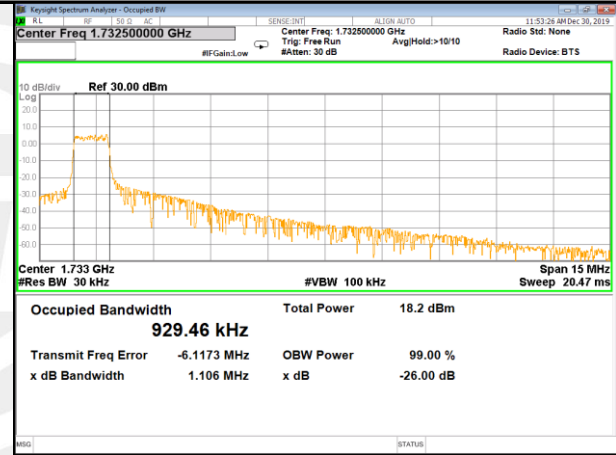

16QAM 15M 5#0 Mid 26dB & 99%