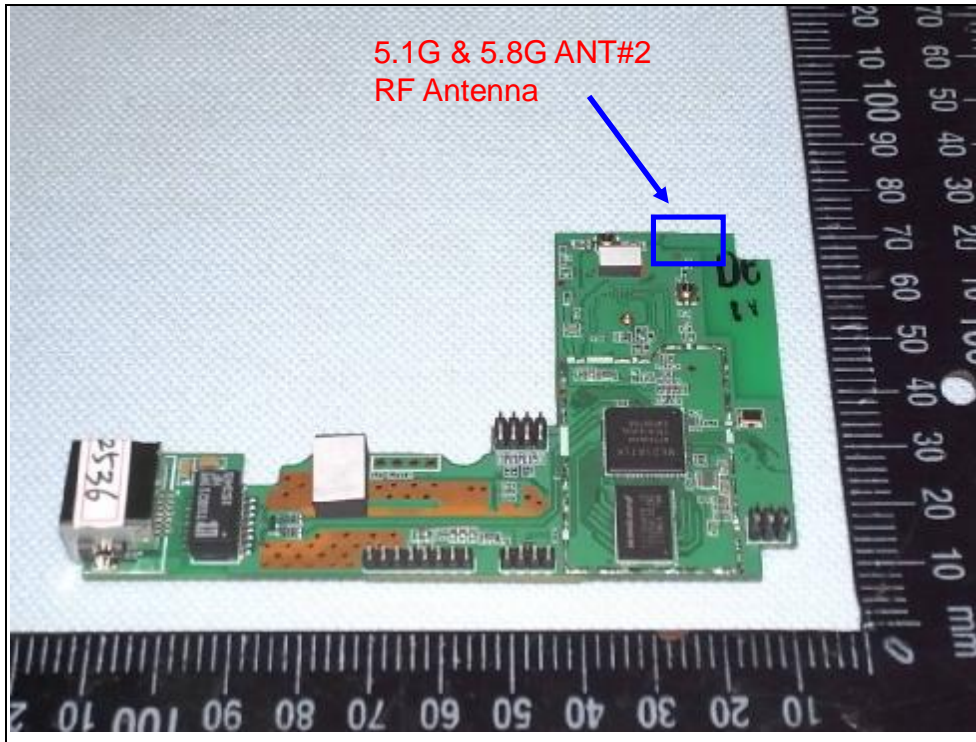

**MLWG3 : CASE**

**Spectrum Research & Testing Lab., Inc.**  
No.167,Ln. 780, Shan-Tong Rd.,Ling 8, Shan-Tong Li,  
Chung-Li City, Taoyuan County 320, Taiwan (R.O.C.)

MLWG3 : Micro USB Cable

**Spectrum Research & Testing Lab., Inc.**  
No.167,Ln. 780, Shan-Tong Rd.,Ling 8, Shan-Tong Li,  
Chung-Li City, Taoyuan County 320, Taiwan (R.O.C.)

MLWG3/64 : TOP

**Spectrum Research & Testing Lab., Inc.**  
No.167, Ln. 780, Shan-Tong Rd., Ling 8, Shan-Tong Li,  
Chung-Li City, Taoyuan County 320, Taiwan (R.O.C.)

MLWG3/64 : PCB-1

MLWG3/64 : PCB-2

**Spectrum Research & Testing Lab., Inc.**  
No.167, Ln. 780, Shan-Tong Rd., Ling 8, Shan-Tong Li,  
Chung-Li City, Taoyuan County 320, Taiwan (R.O.C.)