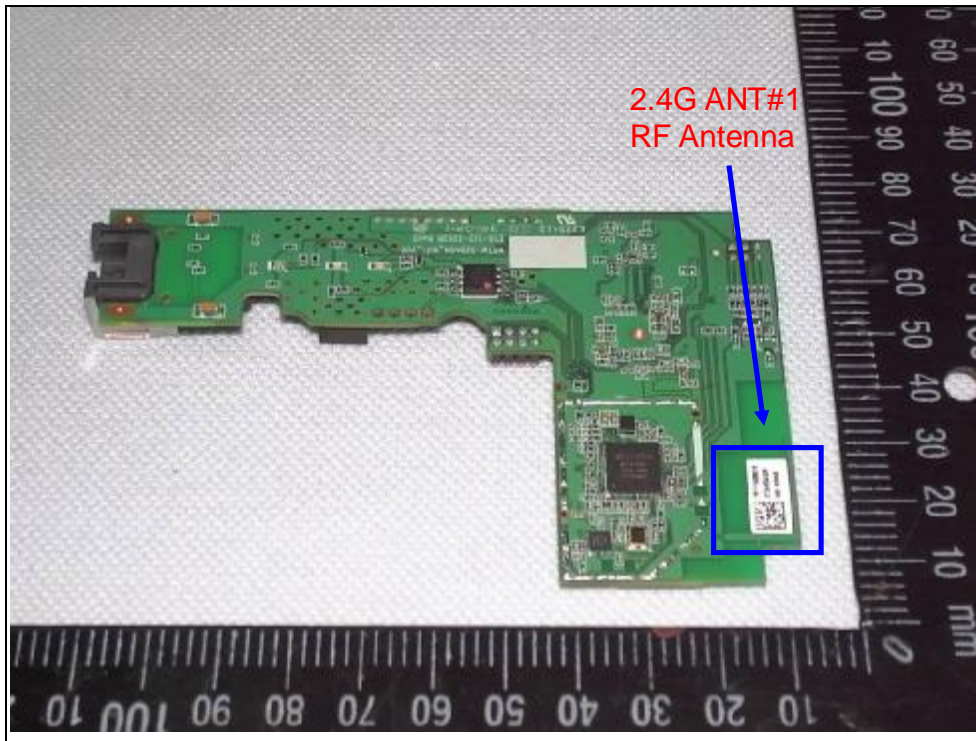

**MLWG3 : CASE**

**Spectrum Research & Testing Lab., Inc.**  
No.167,Ln. 780, Shan-Tong Rd.,Ling 8, Shan-Tong Li,  
Chung-Li City, Taoyuan County 320, Taiwan (R.O.C.)

MLWG3 : Micro USB Cable

**Spectrum Research & Testing Lab., Inc.**  
No.167,Ln. 780, Shan-Tong Rd.,Ling 8, Shan-Tong Li,  
Chung-Li City, Taoyuan County 320, Taiwan (R.O.C.)

MLWG3/64 : TOP

**Spectrum Research & Testing Lab., Inc.**  
No.167, Ln. 780, Shan-Tong Rd., Ling 8, Shan-Tong Li,  
Chung-Li City, Taoyuan County 320, Taiwan (R.O.C.)

MLWG3/64 : PCB-1

MLWG3/64 : PCB-2

**Spectrum Research & Testing Lab., Inc.**  
No.167, Ln. 780, Shan-Tong Rd., Ling 8, Shan-Tong Li,  
Chung-Li City, Taoyuan County 320, Taiwan (R.O.C.)