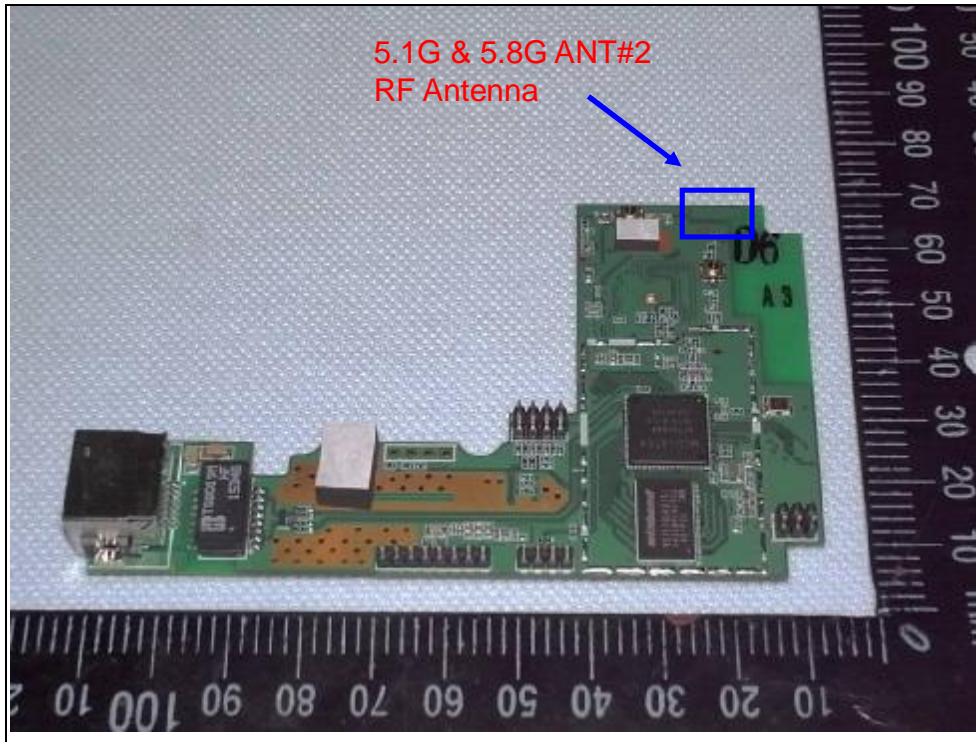

## PHOTOS OF EUT - Internal

MLWG3 : TOP

**Spectrum Research & Testing Lab., Inc.**  
No.167, Ln. 780, Shan-Tong Rd., Ling 8, Shan-Tong Li,  
Chung-Li City, Taoyuan County 320, Taiwan (R.O.C.)

MLWG3 : PCB-1

MLWG3 : PCB-2

**Spectrum Research & Testing Lab., Inc.**  
No.167,Ln. 780, Shan-Tong Rd.,Ling 8, Shan-Tong Li,  
Chung-Li City, Taoyuan County 320, Taiwan (R.O.C.)

MLWG3 : PORT

**Spectrum Research & Testing Lab., Inc.**  
No.167, Ln. 780, Shan-Tong Rd., Ling 8, Shan-Tong Li,  
Chung-Li City, Taoyuan County 320, Taiwan (R.O.C.)