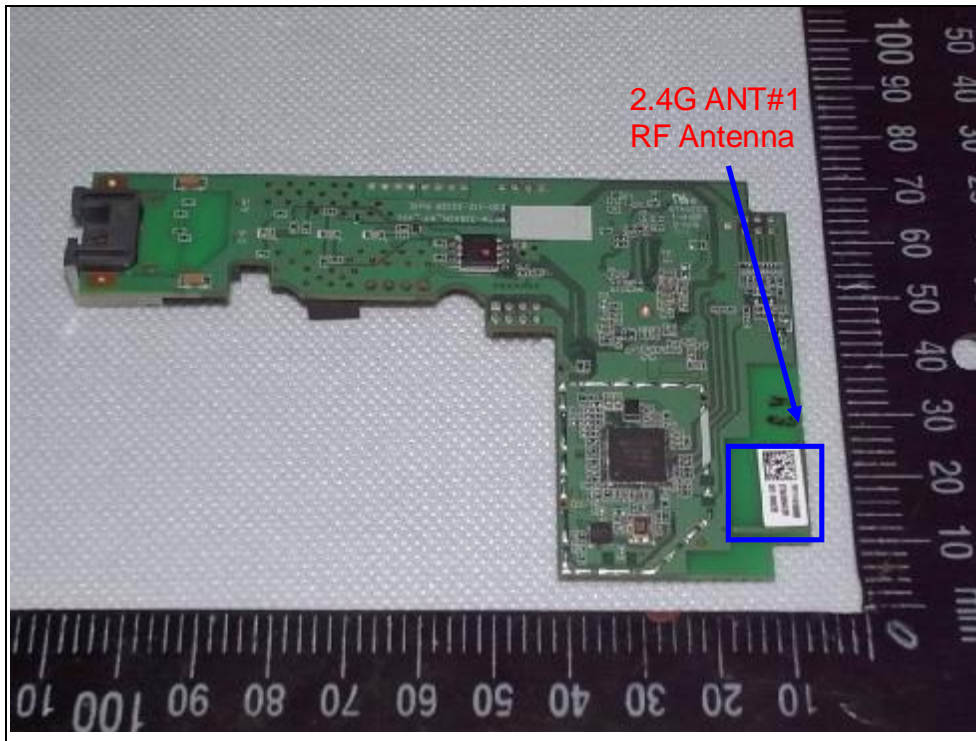

## PHOTOS OF EUT - Internal

MLWG3 : TOP

**Spectrum Research & Testing Lab., Inc.**  
No.167, Ln. 780, Shan-Tong Rd., Ling 8, Shan-Tong Li,  
Chung-Li City, Taoyuan County 320, Taiwan (R.O.C.)

MLWG3 : PCB-1

MLWG3 : PCB-2

**Spectrum Research & Testing Lab., Inc.**  
No.167,Ln. 780, Shan-Tong Rd.,Ling 8, Shan-Tong Li,  
Chung-Li City, Taoyuan County 320, Taiwan (R.O.C.)

MLWG3 : PORT

**Spectrum Research & Testing Lab., Inc.**  
No.167, Ln. 780, Shan-Tong Rd., Ling 8, Shan-Tong Li,  
Chung-Li City, Taoyuan County 320, Taiwan (R.O.C.)