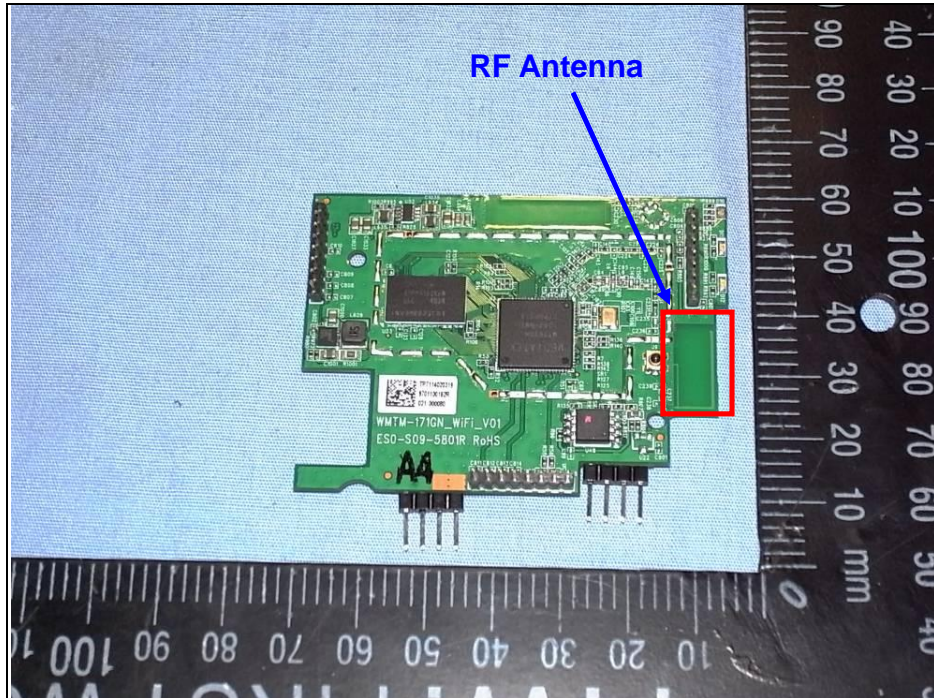

Spectrum Research & Testing Lab., Inc.
No.167, Ln. 780, Shan-Tong Rd., Ling 8, Shan-Tong Li,
Chung-Li City, Taoyuan County 320, Taiwan (R.O.C.)

PHOTOS OF EUT - Internal

TOP

PCB_1

PCB_2

Spectrum Research & Testing Lab., Inc.
No.167, Ln. 780, Shan-Tong Rd., Ling 8, Shan-Tong Li,
Chung-Li City, Taoyuan County 320, Taiwan (R.O.C.)

IC

Spectrum Research & Testing Lab., Inc.
No.167, Ln. 780, Shan-Tong Rd., Ling 8, Shan-Tong Li,
Chung-Li City, Taoyuan County 320, Taiwan (R.O.C.)

PORT

Spectrum Research & Testing Lab., Inc.
No.167,Ln. 780, Shan-Tong Rd.,Ling 8, Shan-Tong Li,
Chung-Li City, Taoyuan County 320, Taiwan (R.O.C.)