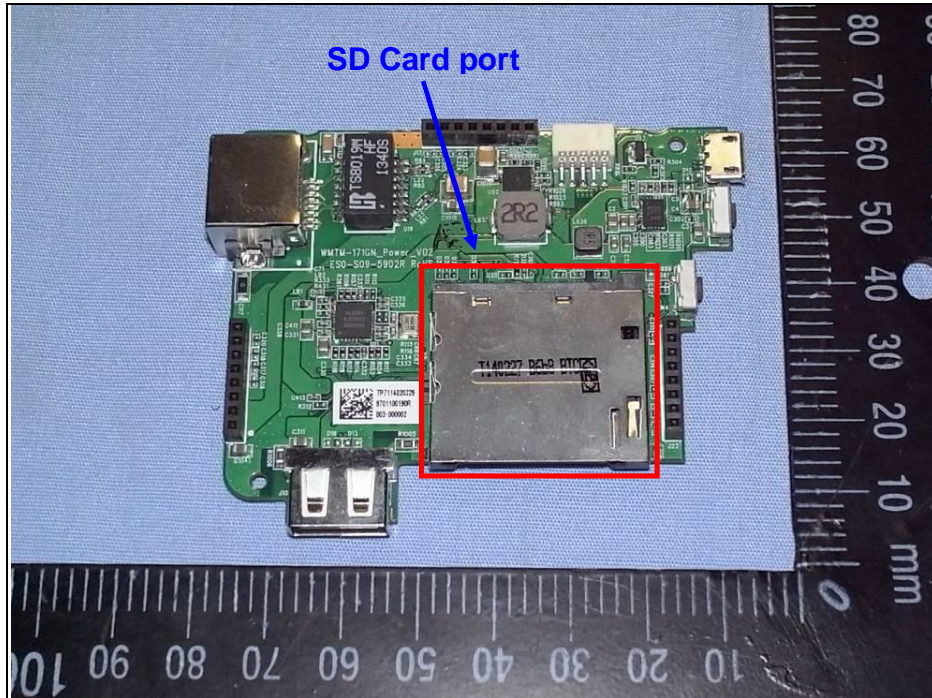

Spectrum Research & Testing Lab., Inc.
No.167, Ln. 780, Shan-Tong Rd., Ling 8, Shan-Tong Li,
Chung-Li City, Taoyuan County 320, Taiwan (R.O.C.)

PHOTOS OF EUT - Internal

TOP

PCB_1

PCB_2

Spectrum Research & Testing Lab., Inc.
No.167, Ln. 780, Shan-Tong Rd., Ling 8, Shan-Tong Li,
Chung-Li City, Taoyuan County 320, Taiwan (R.O.C.)

IC

Spectrum Research & Testing Lab., Inc.
No.167, Ln. 780, Shan-Tong Rd., Ling 8, Shan-Tong Li,
Chung-Li City, Taoyuan County 320, Taiwan (R.O.C.)

PORT

Spectrum Research & Testing Lab., Inc.
No.167,Ln. 780, Shan-Tong Rd.,Ling 8, Shan-Tong Li,
Chung-Li City, Taoyuan County 320, Taiwan (R.O.C.)