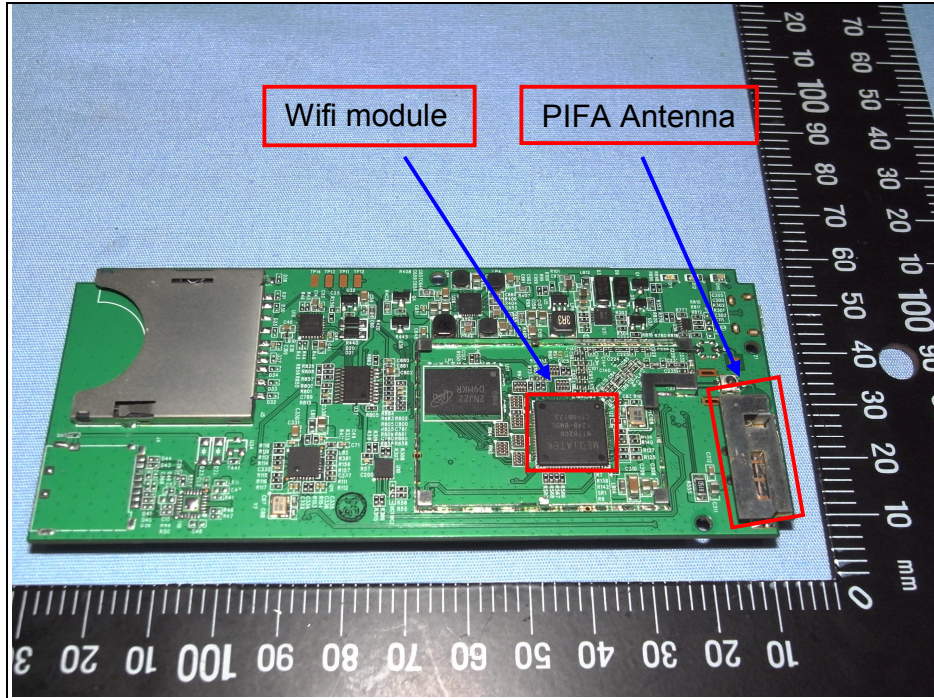

Spectrum Research & Testing Lab., Inc.
No.167,Ln. 780, Shan-Tong Rd.,Ling 8, Shan-Tong Li,
Chung-Li City, Taoyuan County 320, Taiwan (R.O.C.)

PHOTOS OF EUT - Internal

TOP

Spectrum Research & Testing Lab., Inc.
No.167, Ln. 780, Shan-Tong Rd., Ling 8, Shan-Tong Li,
Chung-Li City, Taoyuan County 320, Taiwan (R.O.C.)

PCB-F

Spectrum Research & Testing Lab., Inc.
No.167, Ln. 780, Shan-Tong Rd., Ling 8, Shan-Tong Li,
Chung-Li City, Taoyuan County 320, Taiwan (R.O.C.)

Spectrum Research & Testing Lab., Inc.
 No.167, Ln. 780, Shan-Tong Rd., Ling 8, Shan-Tong Li,
 Chung-Li City, Taoyuan County 320, Taiwan (R.O.C.)