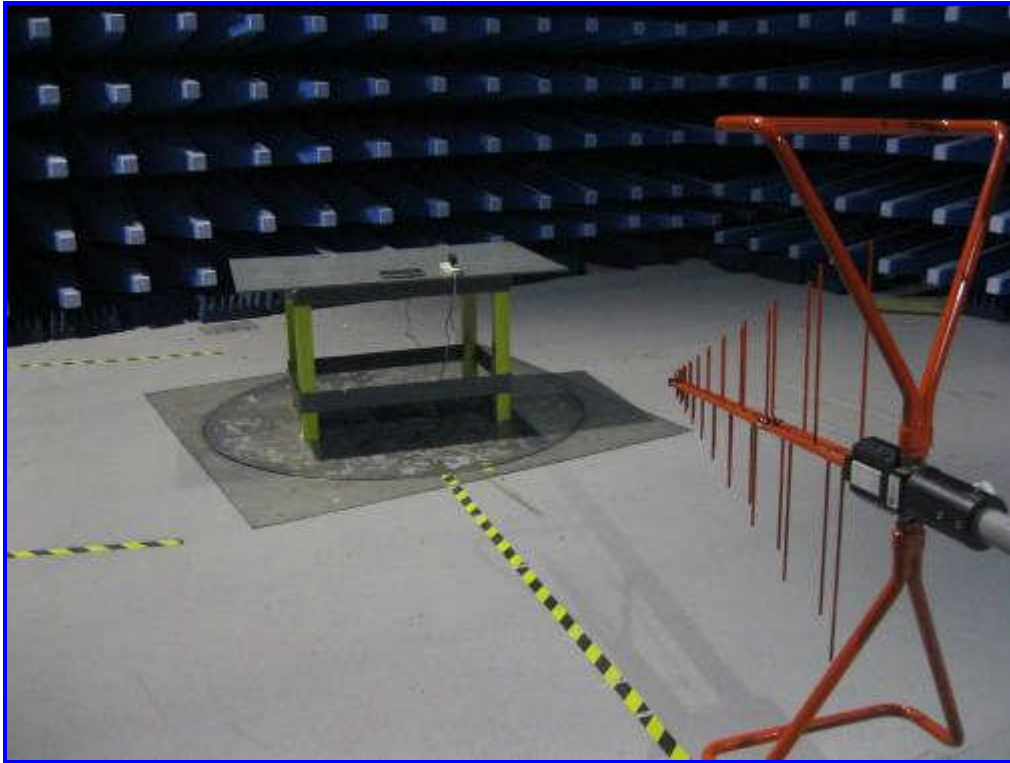

Conducted Emissions Test Setup Front View

Conducted Emissions Test Setup Side View

Radiated Spurious Emissions Test Setup (30MHz-1GHz)

Radiated Spurious Emissions Test Setup (Above 1GHz)