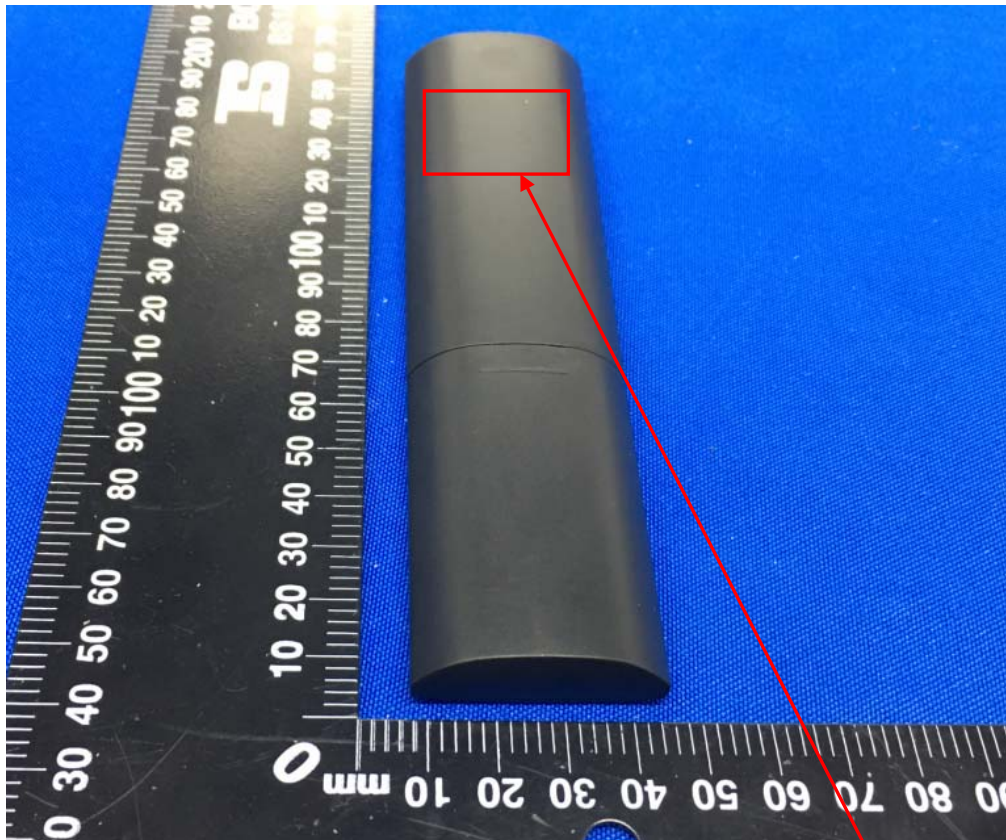

## Label Artwork and Location

Model: RF013B-MR-001

Label:

Size: L\*W=30\*20mm

Label Location