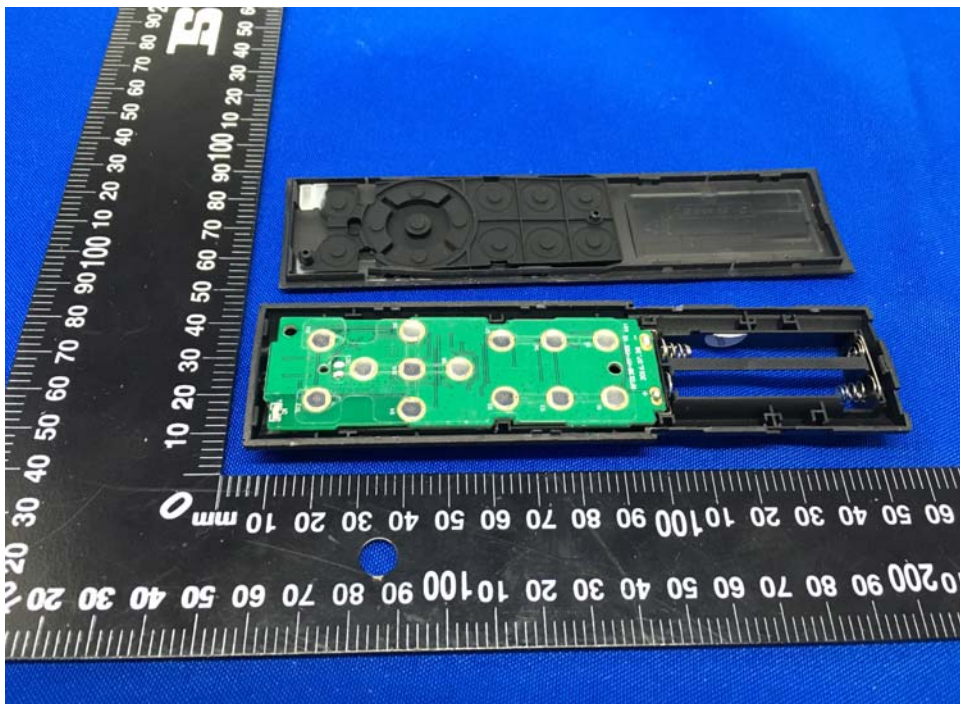

Product: Remote Control

Model: RF013B-MR-001

Internal Photos

Antenna