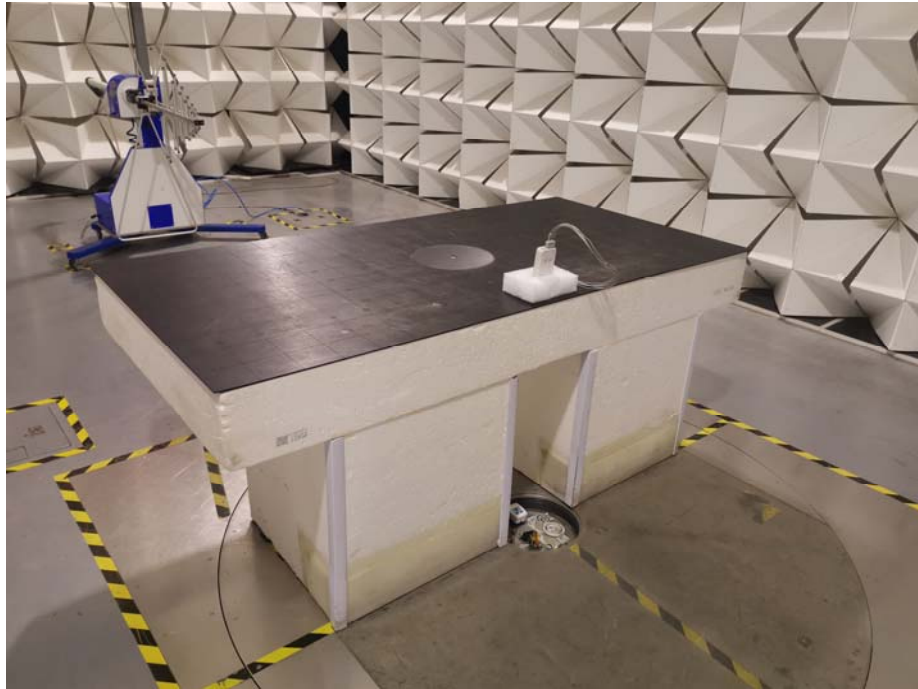

Appendix-TM70-Photos

Photographs –Constructional Details

BLE and WMTS Setup photo Model TM70 FCC ID: ZLZ-WMTSTM70

Photograph - Spurious Emissions Radiated Test Setup

For 30MHz-1000MHz

For Above 1GHz