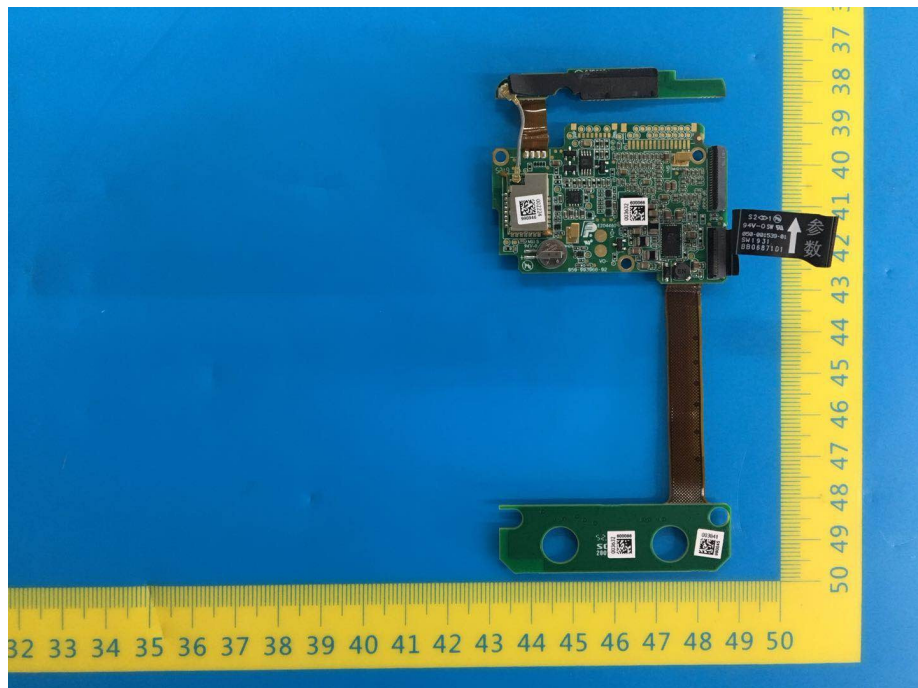

Appendix-TM70-Photos

EUT – Internal View Model TM70 FCC ID: ZLZ-WMTSTM70

BT ANT.

1.4GHz WMTS ANT.

Appendix-TM70-Photos

Appendix-TM70-Photos

608MHz WMTS AN T.

Appendix-TM70-Photos

Appendix-TM70-Photos

Appendix-TM70-Photos

Appendix-TM70-Photos

Appendix-TM70-Photos

Appendix-TM70-Photos

Appendix-TM70-Photos

Appendix-TM70-Photos

Appendix-TM70-Photos