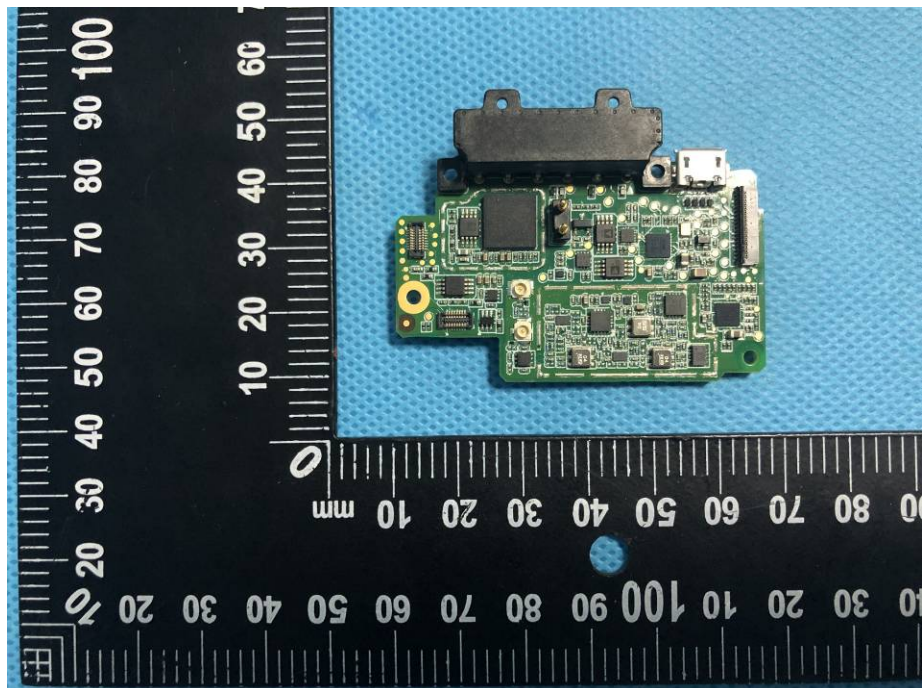

Appendix-TM70-Photos

EUT – Internal View Model TM70 FCC ID: ZLZ-WMTSTM70

BT ANT.

1.4GHz WMTS ANT.

Appendix-TM70-Photos

Appendix-TM70-Photos

608MHz WMTS AN T.

Appendix-TM70-Photos

Appendix-TM70-Photos

Appendix-TM70-Photos

Appendix-TM70-Photos

Appendix-TM70-Photos

Appendix-TM70-Photos

Appendix-TM70-Photos

Appendix-TM70-Photos

Appendix-TM70-Photos