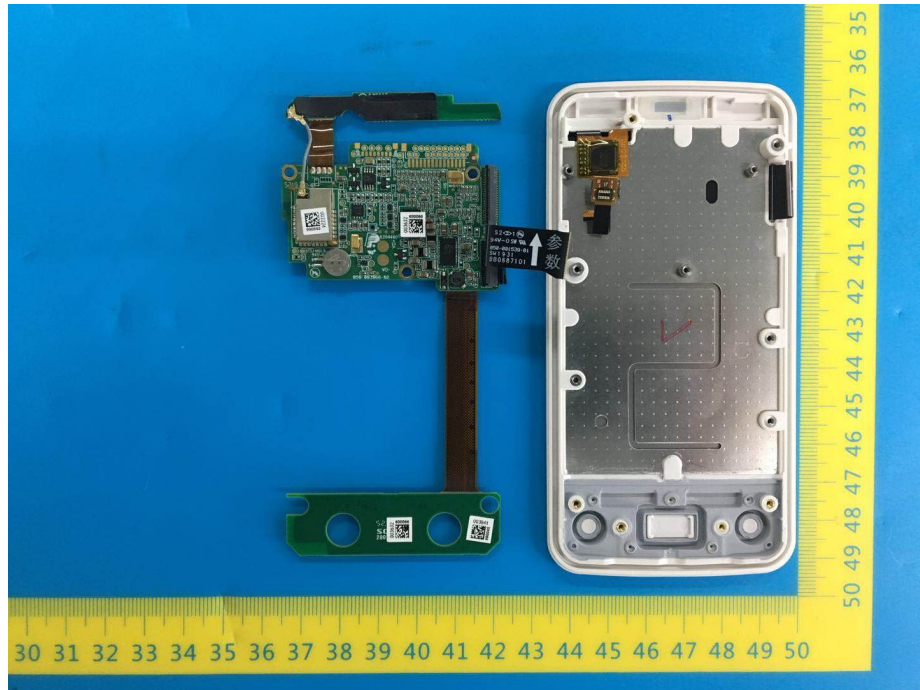

Appendix-TM70-Photos

EUT – Internal View Model TM70 FCC ID: ZLZ-WMTSTM70

BT ANT.

1.4GHz WMTS ANT.

Appendix-TM70-Photos

Appendix-TM70-Photos

608MHz WMTS AN T.

Appendix-TM70-Photos

Appendix-TM70-Photos

Appendix-TM70-Photos

Appendix-TM70-Photos

Appendix-TM70-Photos

Appendix-TM70-Photos

Appendix-TM70-Photos

Appendix-TM70-Photos

Appendix-TM70-Photos