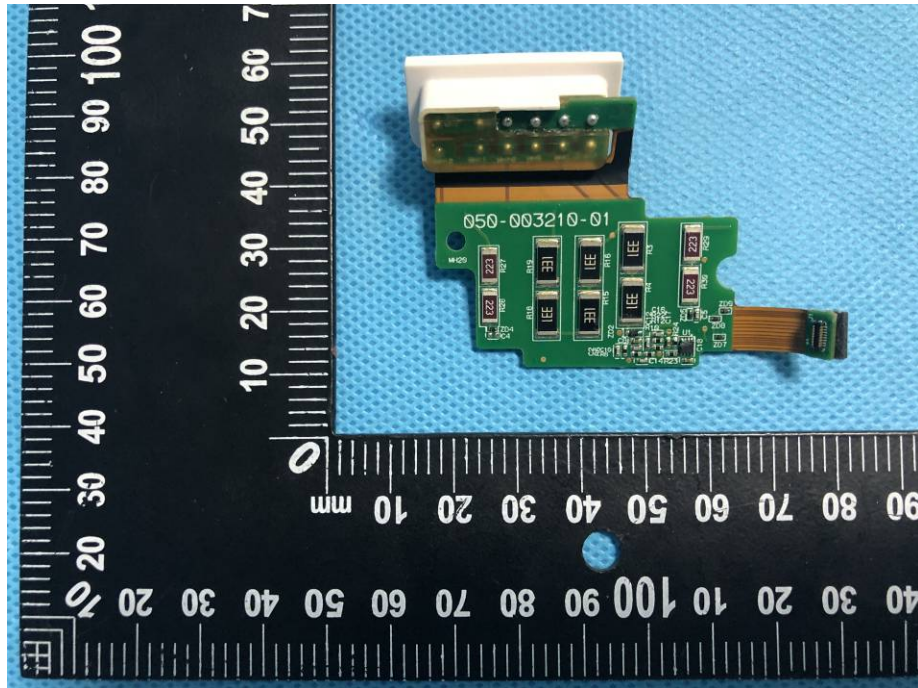

Appendix-TM70-Photos