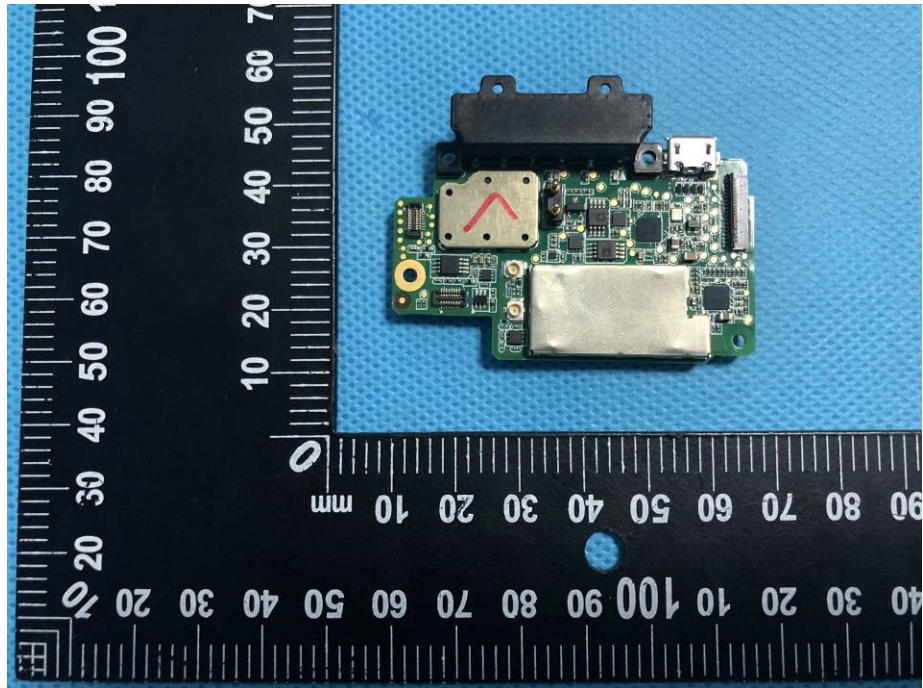

Appendix-TM70-Photos

EUT – Internal View Model TM70 FCC ID: ZLZ-WMTSTM70

BT ANT.

1.4GHz WMTS ANT.

Appendix-TM70-Photos

Appendix-TM70-Photos

608MHz WMTS AN T.

Appendix-TM70-Photos

Appendix-TM70-Photos

Appendix-TM70-Photos

Appendix-TM70-Photos

Appendix-TM70-Photos

Appendix-TM70-Photos

Appendix-TM70-Photos

Appendix-TM70-Photos

Appendix-TM70-Photos