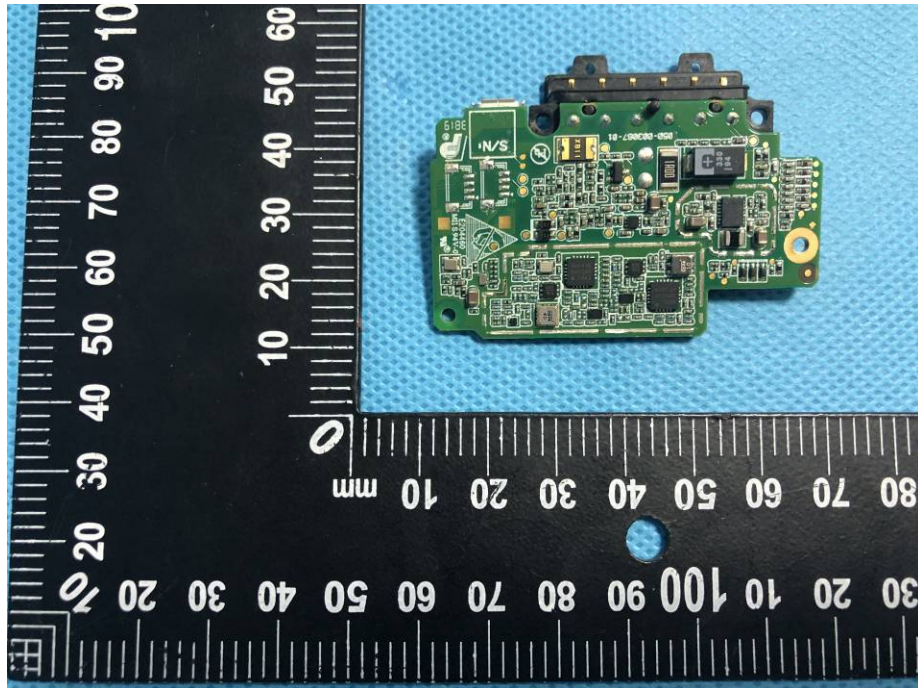

Appendix-TM70-Photos

EUT – Internal View Model TM70 FCC ID: ZLZ-WMTSTM70

BT ANT.

1.4GHz WMTS ANT.

Appendix-TM70-Photos

Appendix-TM70-Photos

608MHz WMTS AN T.

Appendix-TM70-Photos

Appendix-TM70-Photos

Appendix-TM70-Photos

Appendix-TM70-Photos

Appendix-TM70-Photos

Appendix-TM70-Photos

Appendix-TM70-Photos

Appendix-TM70-Photos

Appendix-TM70-Photos