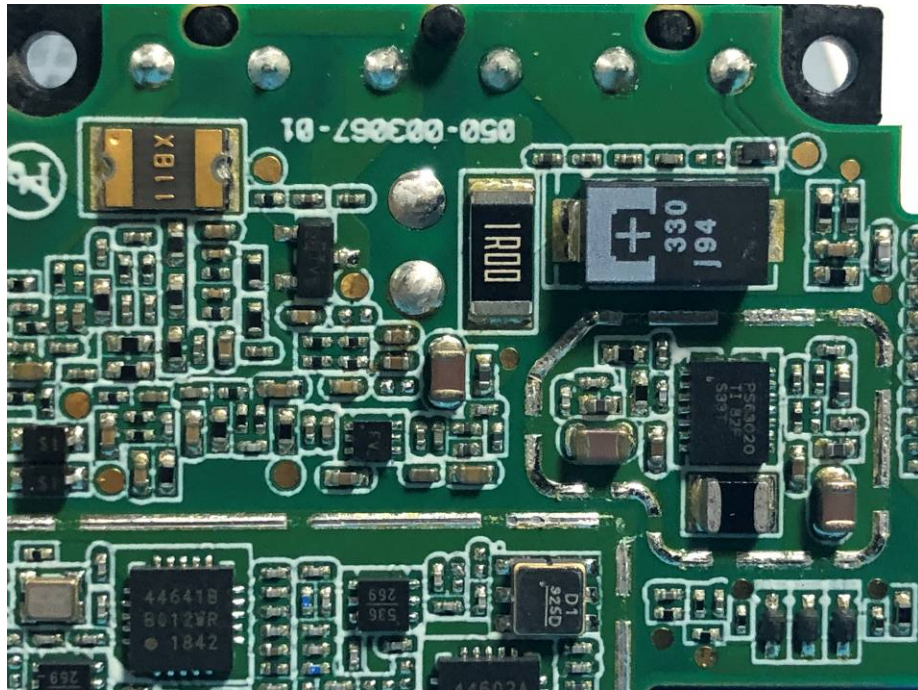

Appendix-TM70-Photos