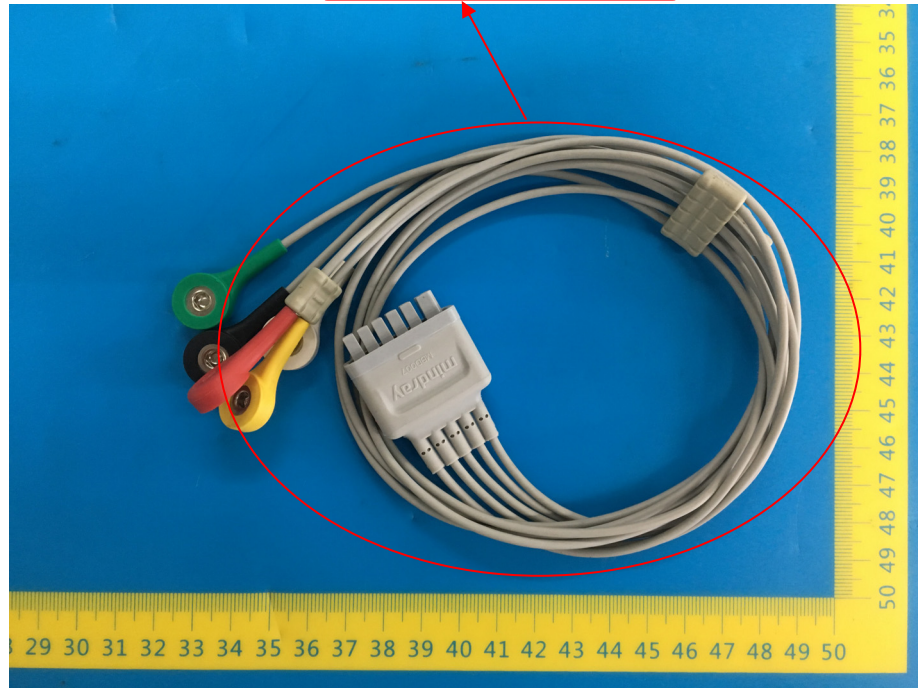

Appendix-TM70-Photos

EUT – Internal View Model TM70 FCC ID: ZLZ-WMTSTM70

BT ANT.

1.4GHz WMTS ANT.

Appendix-TM70-Photos

Appendix-TM70-Photos

608MHz WMTS AN T.

Appendix-TM70-Photos