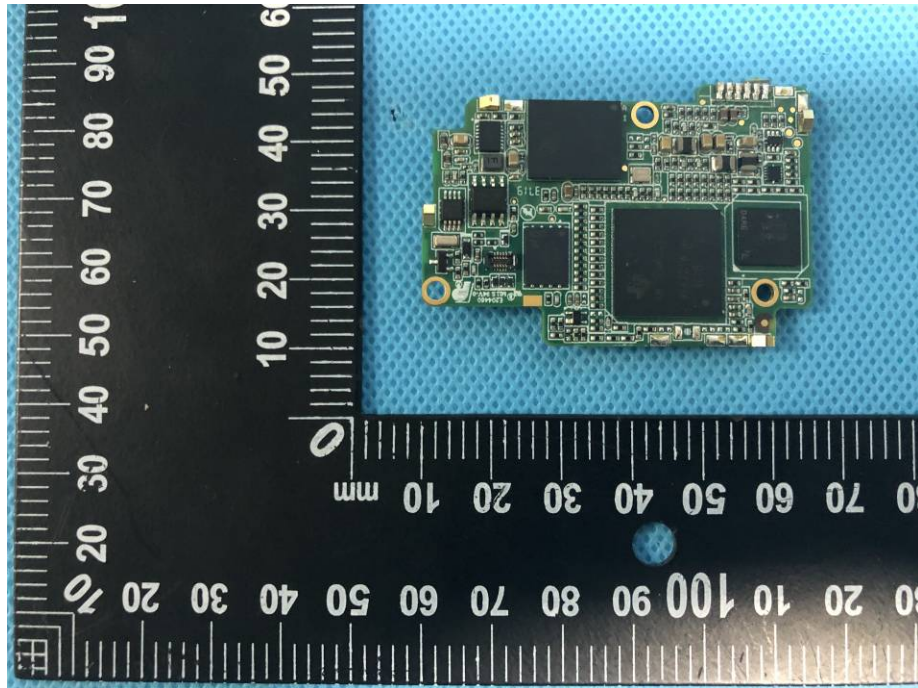

Appendix-TM70-Photos