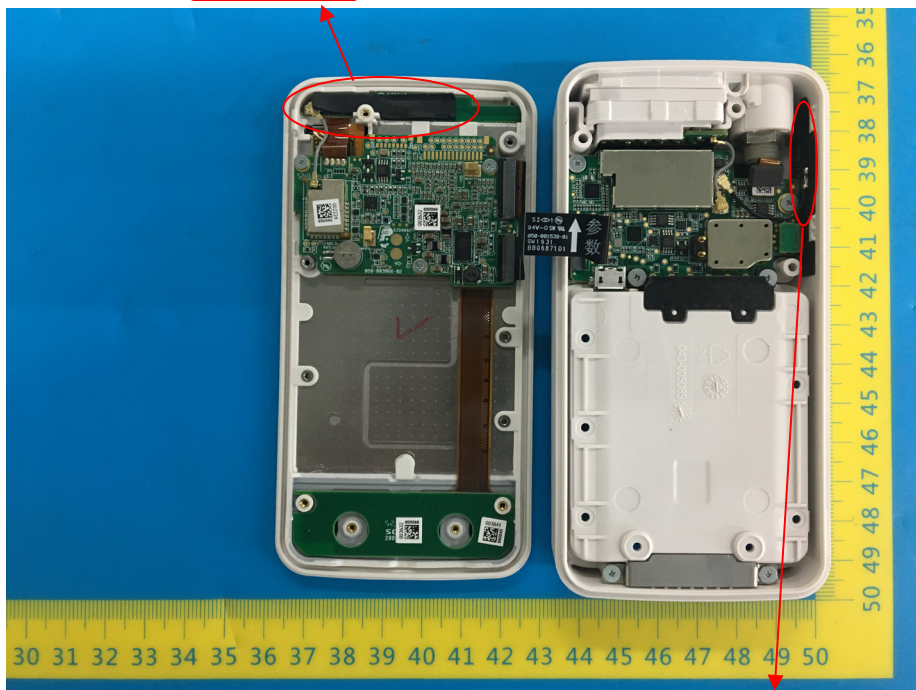

Appendix-TM70-Photos

EUT – Internal View Model TM70 FCC ID: ZLZ-WMTSTM70

BT ANT.

1.4GHz WMTS ANT.

Appendix-TM70-Photos

Appendix-TM70-Photos

608MHz WMTS AN T.

Appendix-TM70-Photos