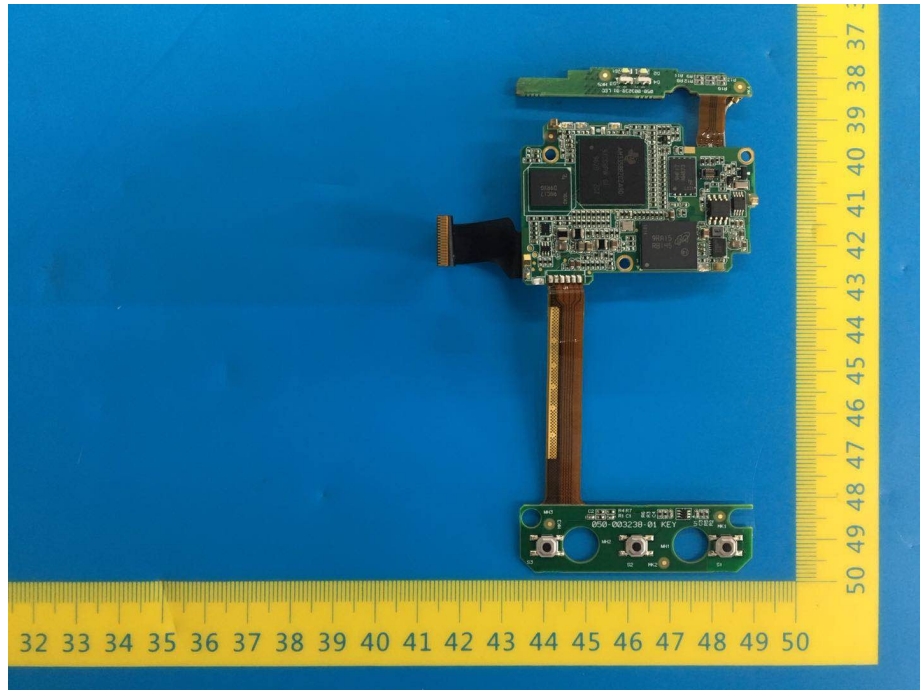

Appendix-TM70-Photos

EUT – Internal View Model TM70 FCC ID: ZLZ-WMTSTM70

BT ANT.

1.4GHz WMTS ANT.

Appendix-TM70-Photos

Appendix-TM70-Photos

608MHz WMTS AN T.

Appendix-TM70-Photos

Appendix-TM70-Photos

Appendix-TM70-Photos

Appendix-TM70-Photos

Appendix-TM70-Photos

Appendix-TM70-Photos

Appendix-TM70-Photos

Appendix-TM70-Photos

Appendix-TM70-Photos