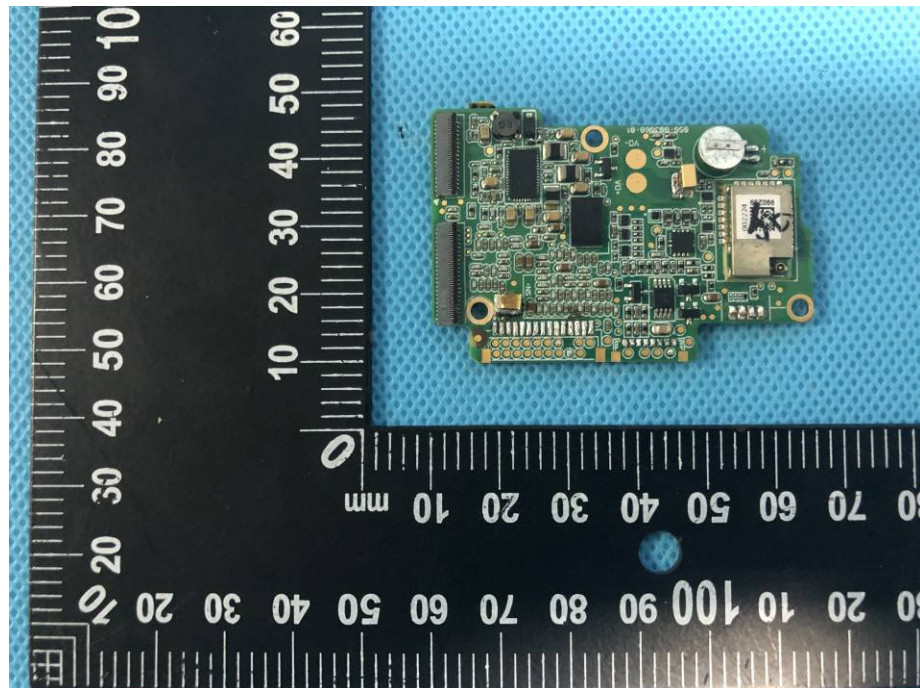

Appendix-TM70-Photos

EUT – Internal View Model TM70 FCC ID: ZLZ-WMTSTM70

BT ANT.

1.4GHz WMTS ANT.

Appendix-TM70-Photos

Appendix-TM70-Photos

608MHz WMTS AN T.

Appendix-TM70-Photos

Appendix-TM70-Photos

Appendix-TM70-Photos

Appendix-TM70-Photos

Appendix-TM70-Photos

Appendix-TM70-Photos

Appendix-TM70-Photos

Appendix-TM70-Photos

Appendix-TM70-Photos