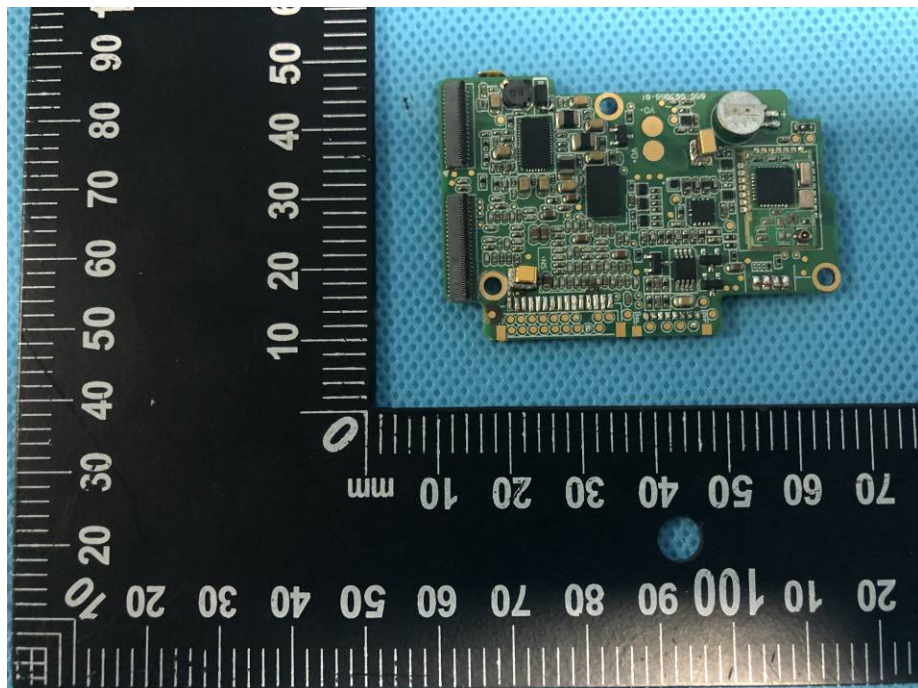

Appendix-TM70-Photos

EUT – Internal View Model TM70 FCC ID: ZLZ-WMTSTM70

BT ANT.

1.4GHz WMTS ANT.

Appendix-TM70-Photos

Appendix-TM70-Photos

608MHz WMTS AN T.

Appendix-TM70-Photos

Appendix-TM70-Photos

Appendix-TM70-Photos

Appendix-TM70-Photos

Appendix-TM70-Photos

Appendix-TM70-Photos

Appendix-TM70-Photos

Appendix-TM70-Photos

Appendix-TM70-Photos