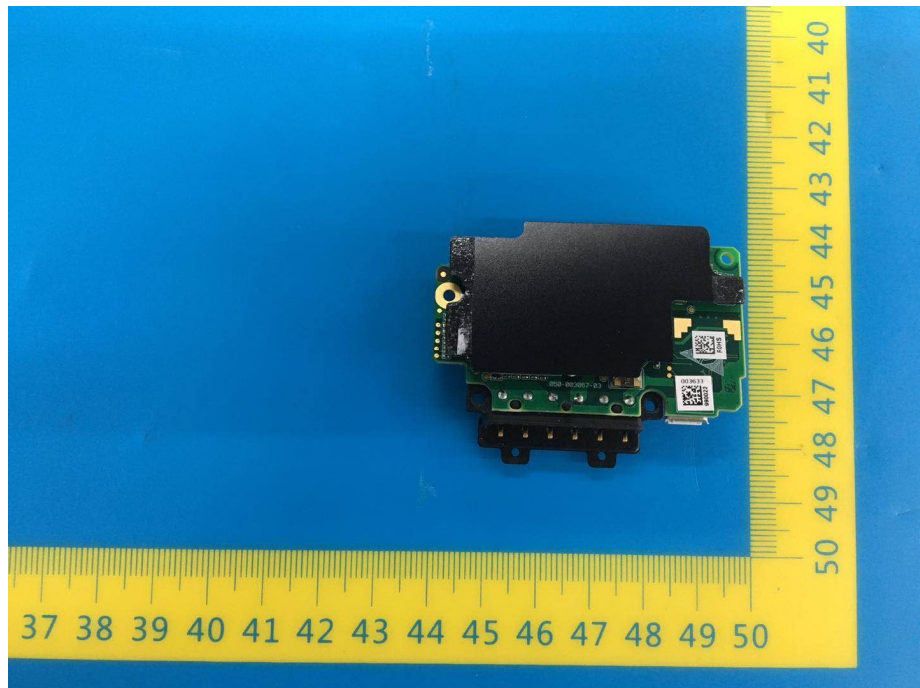

Appendix-TM70-Photos

EUT – Internal View Model TM70 FCC ID: ZLZ-WMTSTM70

BT ANT.

1.4GHz WMTS ANT.

Appendix-TM70-Photos

Appendix-TM70-Photos

608MHz WMTS AN T.

Appendix-TM70-Photos