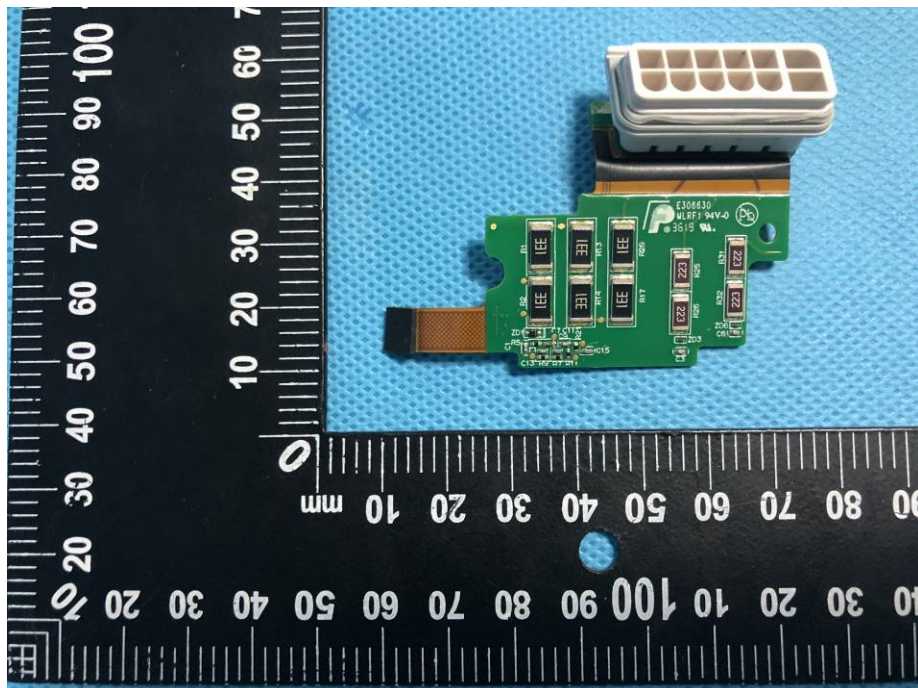

Appendix-TM70-Photos