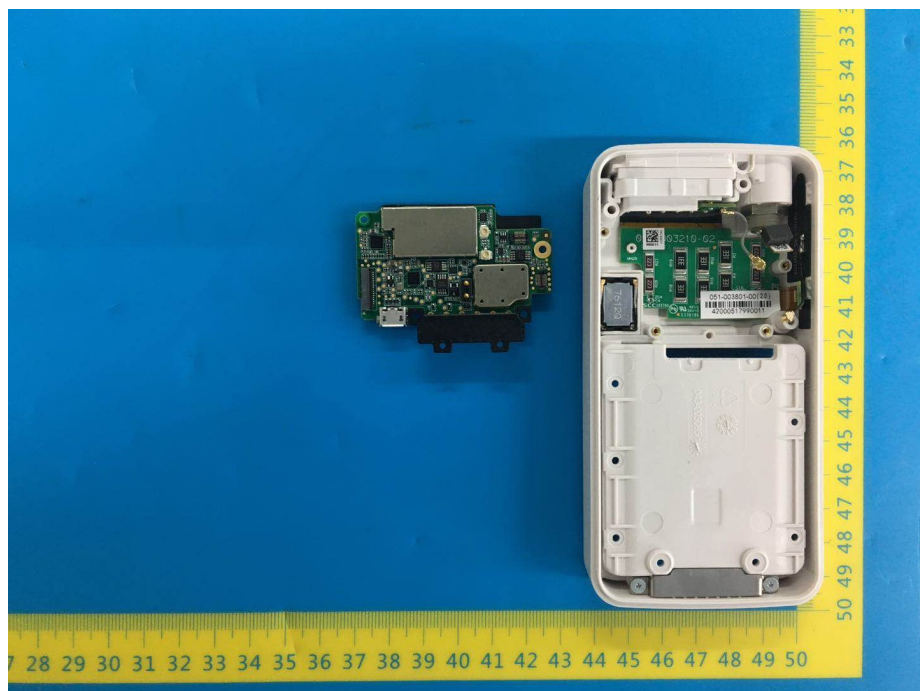

Appendix-TM70-Photos

EUT – Internal View Model TM70 FCC ID: ZLZ-WMTSTM70

BT ANT.

1.4GHz WMTS ANT.

Appendix-TM70-Photos

Appendix-TM70-Photos

608MHz WMTS AN T.

Appendix-TM70-Photos