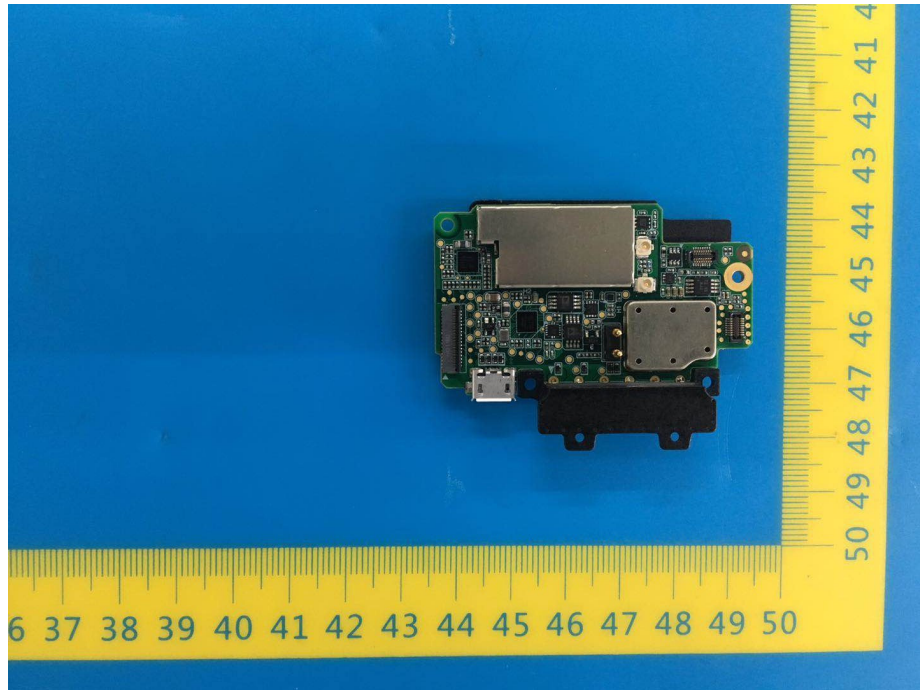

Appendix-TM70-Photos