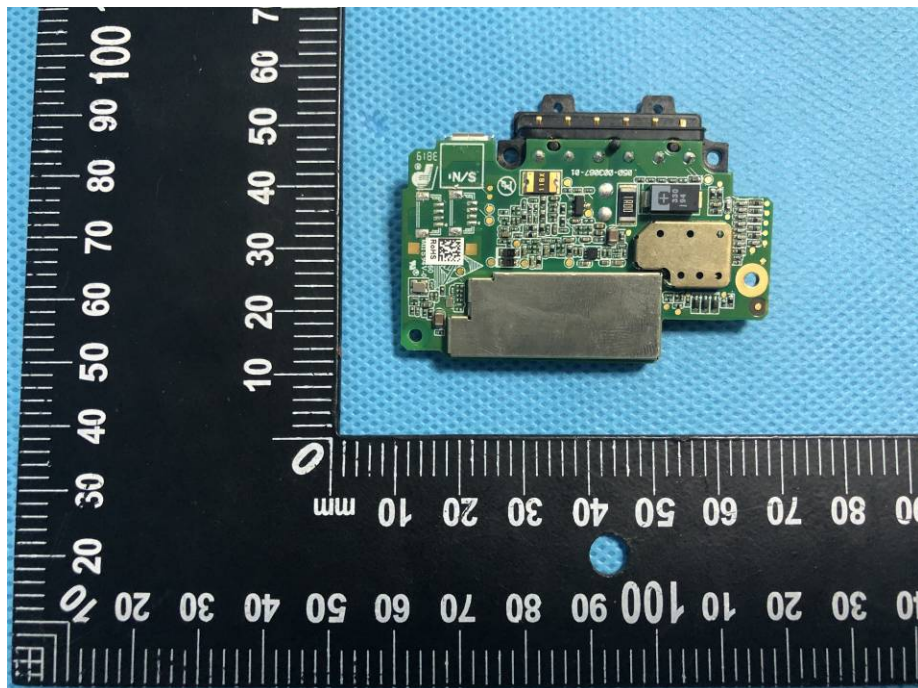

Appendix-TM70-Photos

EUT – Internal View Model TM70 FCC ID: ZLZ-WMTSTM70

BT ANT.

1.4GHz WMTS ANT.

Appendix-TM70-Photos

Appendix-TM70-Photos

608MHz WMTS AN T.

Appendix-TM70-Photos

Appendix-TM70-Photos

Appendix-TM70-Photos

Appendix-TM70-Photos

Appendix-TM70-Photos

Appendix-TM70-Photos

Appendix-TM70-Photos

Appendix-TM70-Photos

Appendix-TM70-Photos