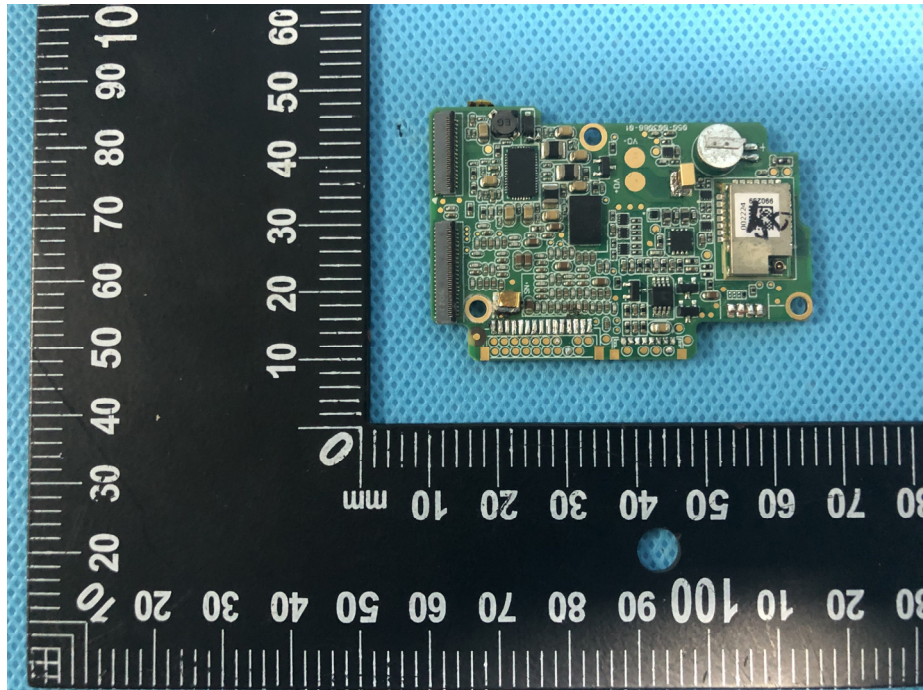

EUT – Internal View Model TM70 FCC ID: ZLZ-WMTSTM70

BLE WMTS AN T.

608MHz WMTS AN T.

1.4GHz WMTS ANT.

Appendix-TM70-Photos

Appendix-TM70-Photos

Appendix-TM70-Photos

Appendix-TM70-Photos