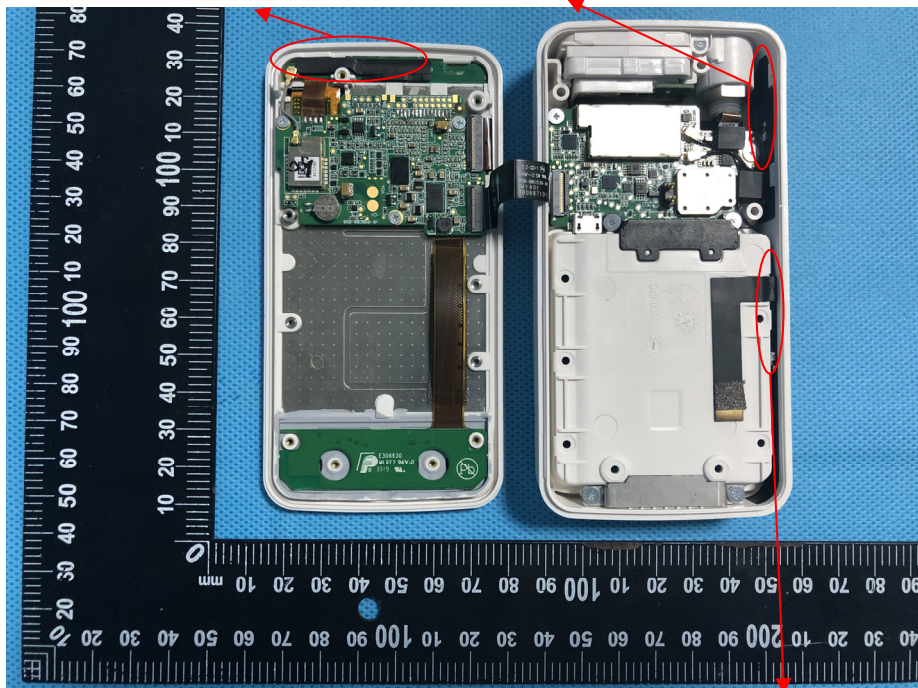

EUT – Internal View Model TM70 FCC ID: ZLZ-WMTSTM70

BLE WMTS AN T.

608MHz WMTS AN T.

1.4GHz WMTS ANT.

Appendix-TM70-Photos

Appendix-TM70-Photos

Appendix-TM70-Photos

Appendix-TM70-Photos