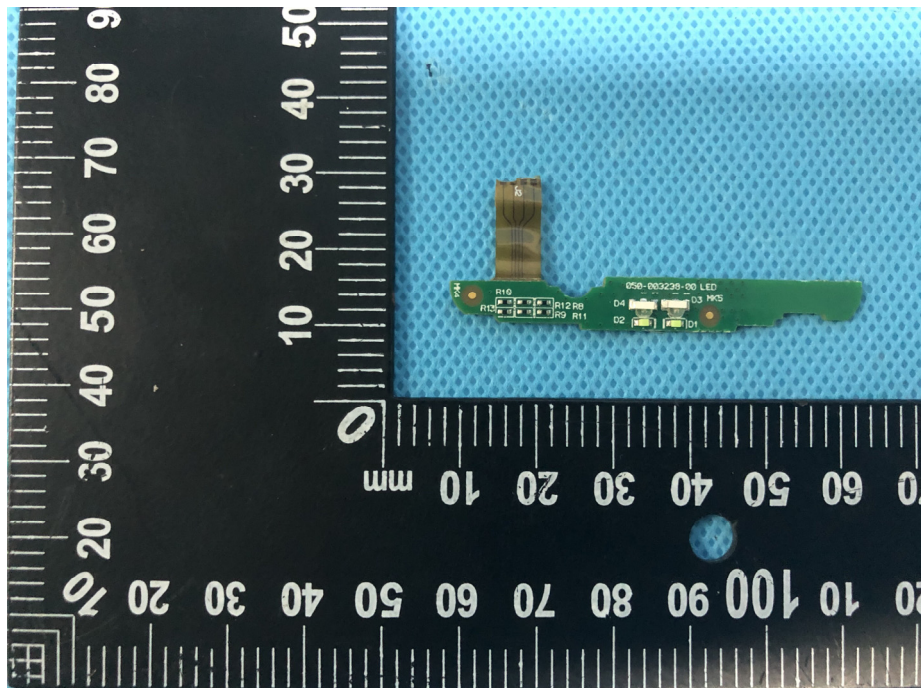

EUT – Internal View Model TM70 FCC ID: ZLZ-WMTSTM70

BLE WMTS AN T.

608MHz WMTS AN T.

1.4GHz WMTS ANT.

Appendix-TM70-Photos

Appendix-TM70-Photos

Appendix-TM70-Photos

Appendix-TM70-Photos