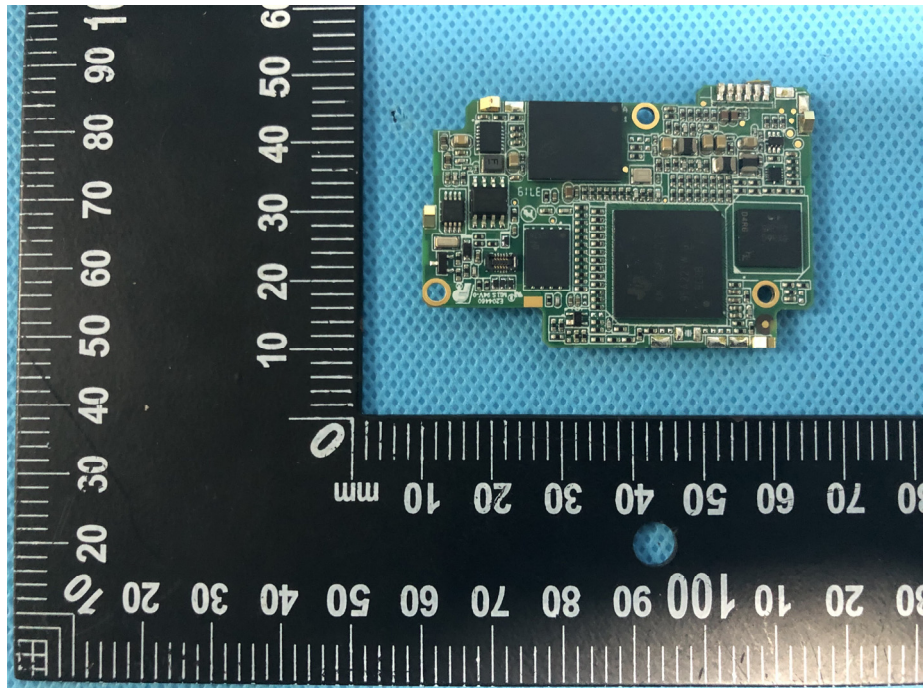

EUT – Internal View Model TM70 FCC ID: ZLZ-WMTSTM70

BLE WMTS AN T.

608MHz WMTS AN T.

1.4GHz WMTS ANT.

Appendix-TM70-Photos

Appendix-TM70-Photos

Appendix-TM70-Photos

Appendix-TM70-Photos