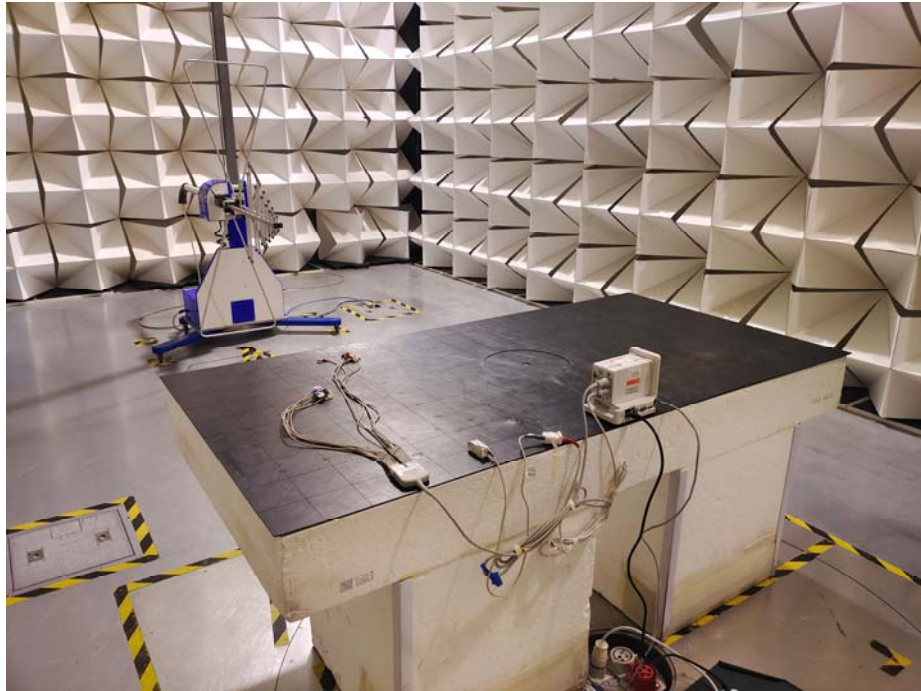

Appendix- BeneVision N1-Photos

Photographs –Constructional Details

WMTS Setup photo Model BeneVision N1 FCC ID: ZLZ-WMTSN1

Photograph - Spurious Emissions Radiated Test Setup

For 30MHz-1000MHz

For Above 1GHz