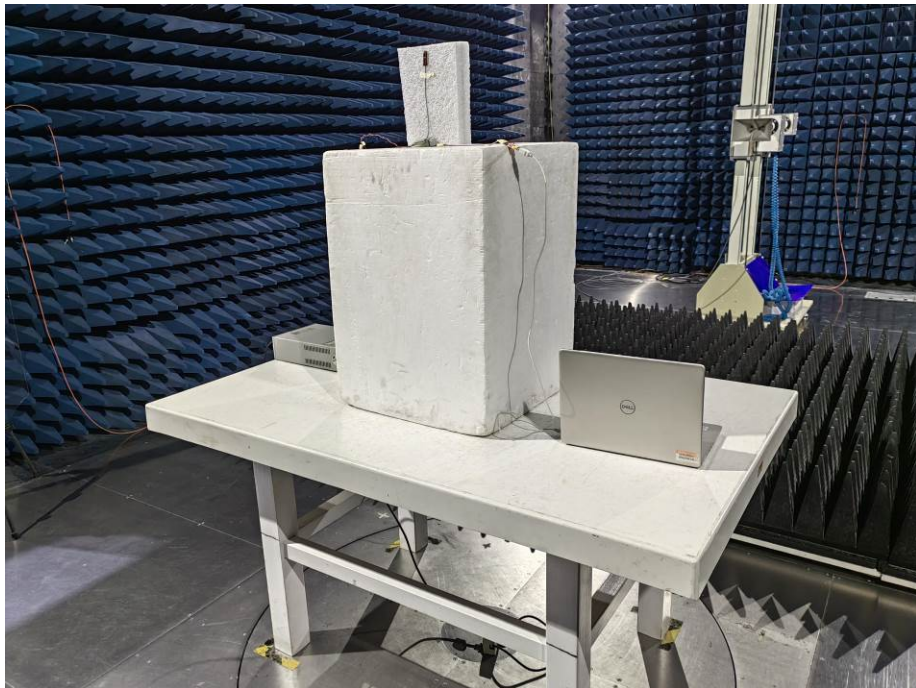

For Above 1GHz Test Site 1#