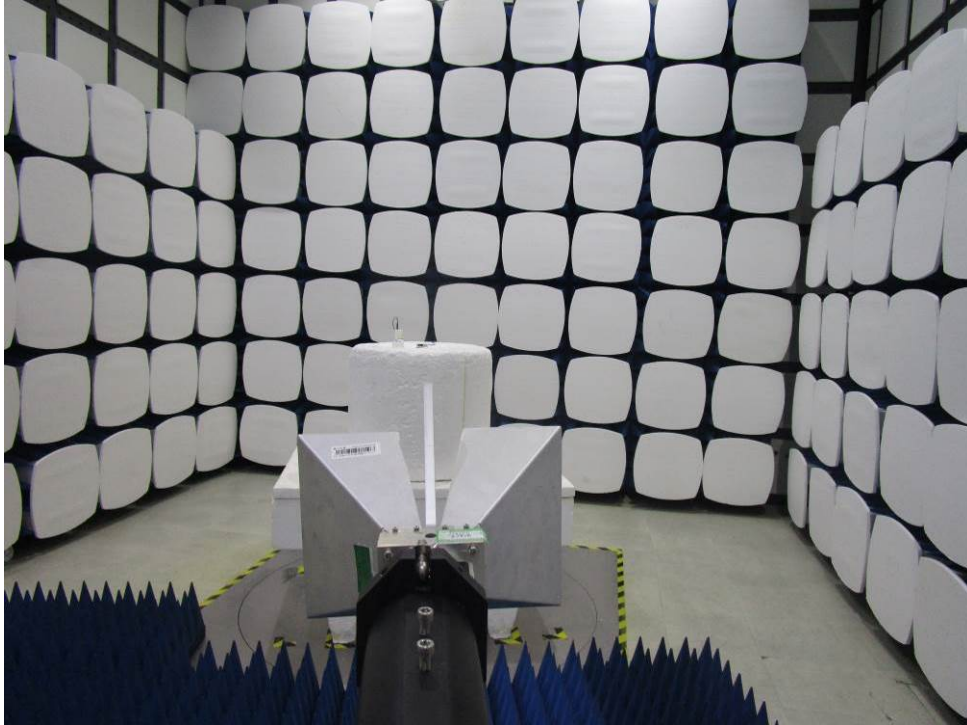

Setup Photos

for SZEM1810009244CR

FCC: ZLZ-PMACS

1 Photographs

1.1 Radiated Emissions which fall in the restricted bands Test Setup

1.2 AC Main Conducted Emission Test Setup

1.3 Radiated Spurious Emissions Test Setup