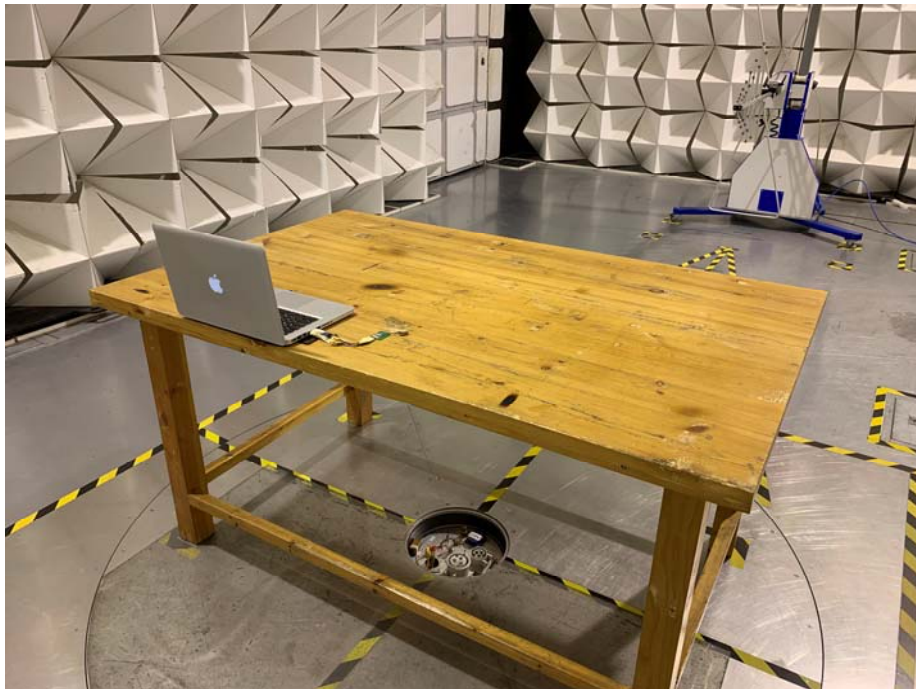

Photographs –Constructional Details

BLE Setup photo Model panlink3 FCC ID: ZLZ-PANLINK3

Photograph - Spurious Emissions Radiated Test Setup

Below 30MHz Test Site 2#

For 30MHz-1000MHz Test Site 2#

Appendix- panlink3-Photos