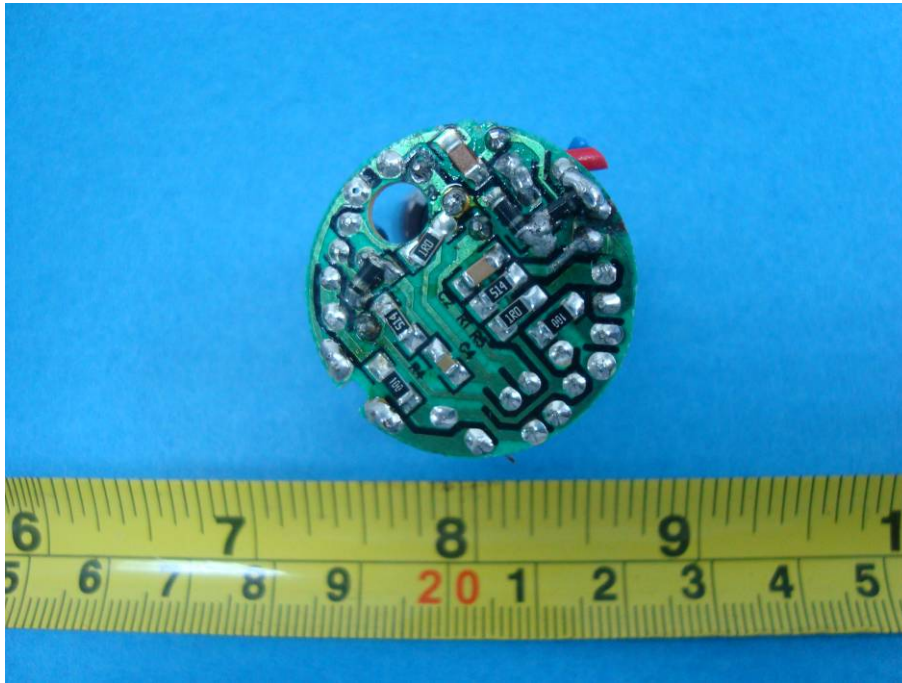

EXHIBIT C - EUT INTERNAL PHOTOGRAPHS

EUT – Cover off View (Model: EBA-28 15W)

EUT – Mainboard Top View (Model: EBA-28 15W)

EUT – Mainboard Bottom View (Model: EBA-28 15W)

EUT – Cover off View (Model: EBA-28 20W)

EUT – Mainboard Top View (Model: EBA-28 20W)

EUT – Mainboard Bottom View (Model: EBA-28 20W)