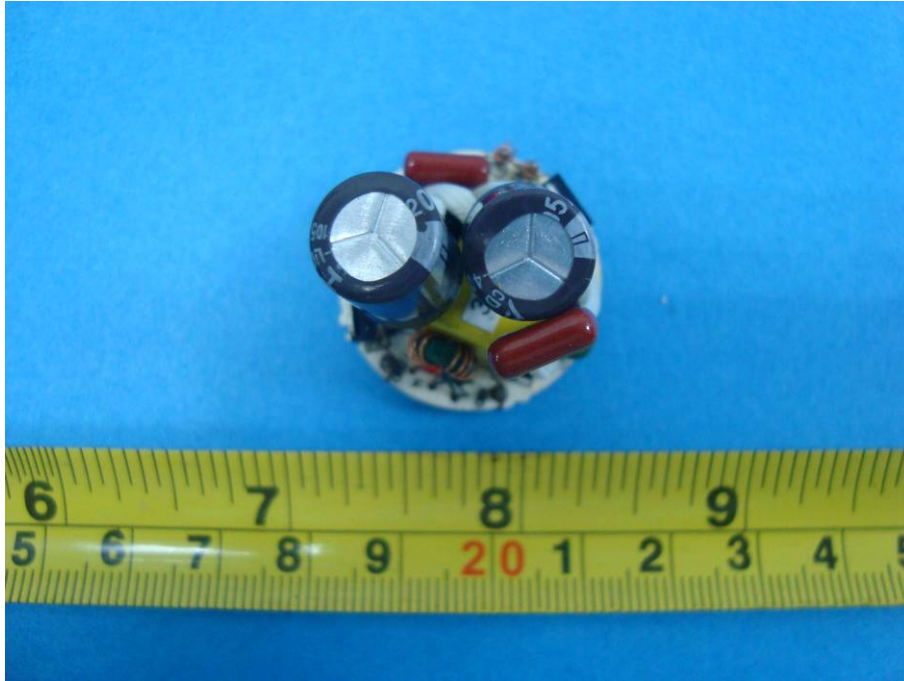

EXHIBIT C - EUT INTERNAL PHOTOGRAPHS

EUT – Cover off View (Model: EBA-28 15W)

EUT – Mainboard Top View (Model: EBA-28 15W)

EUT – Mainboard Bottom View (Model: EBA-28 15W)

EUT – Cover off View (Model: EBA-28 20W)

EUT – Mainboard Top View (Model: EBA-28 20W)

EUT – Mainboard Bottom View (Model: EBA-28 20W)