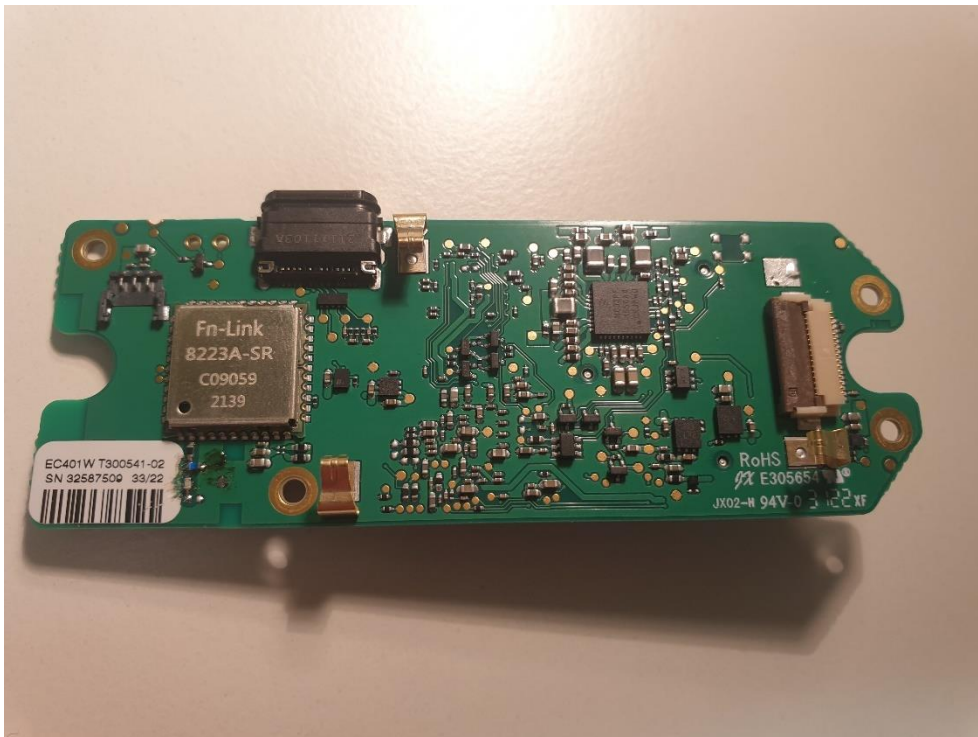

External Internal photos FLIR ONE Edge camera.

Göran Skedung 2020-08-23

Figure 1 Front view of the FLIR ONE Edge.

Figure 2 Side view of the FLIR ONE Edge.

Figure 3 Back side of the FLIR ONE Edge.

Figure 4 Inside of the FLIR ONE Edge, Back panel removed.

Figure 5 Battery of the FLIR ONE Edge.

Figure 6 Radio Module, Fn-Link 8223A-SR, in the FLIR ONE Edge.

Figure 7 Top side of the EC401W with Detector, Camera and Antenna.

Figure 8 Bottom side of the EC401W board including Radio.

Figure 9 Inside of Fn-Link radio module.