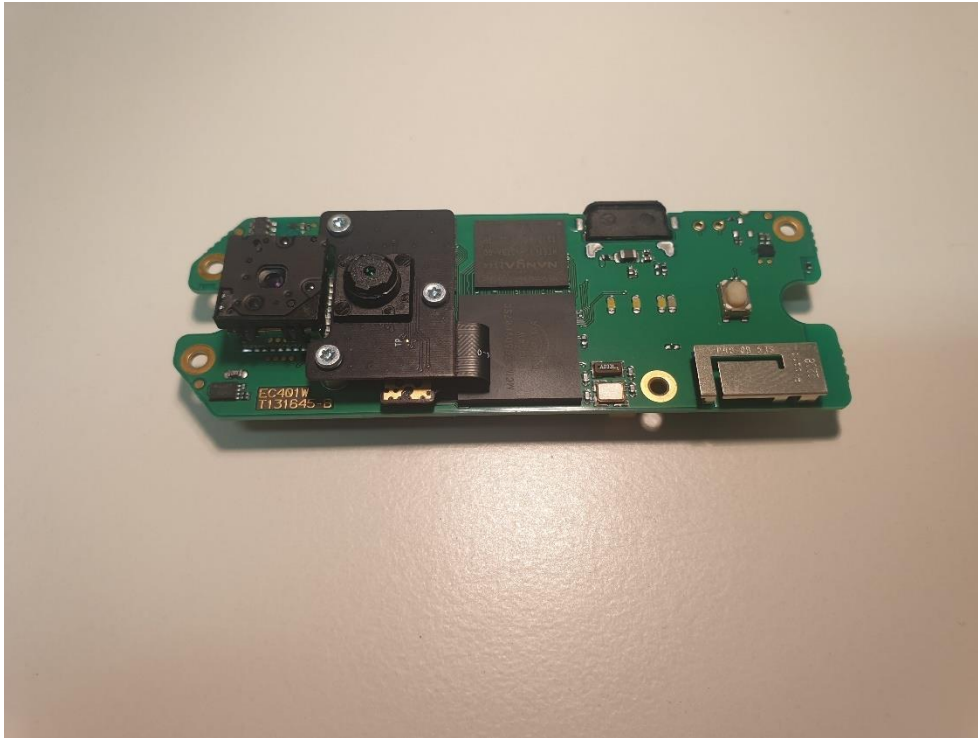

External Internal photos FLIR ONE Edge camera.

Göran Skedung 2020-08-23

Figure 1 Front view of the FLIR ONE Edge.

Figure 2 Side view of the FLIR ONE Edge.

Figure 3 Back side of the FLIR ONE Edge.

Figure 4 Inside of the FLIR ONE Edge, Back panel removed.

Figure 5 Battery of the FLIR ONE Edge.

Figure 6 Radio Module, Fn-Link 8223A-SR, in the FLIR ONE Edge.

Figure 7 Top side of the EC401W with Detector, Camera and Antenna.

Figure 8 Bottom side of the EC401W board including Radio.

Figure 9 Inside of Fn-Link radio module.