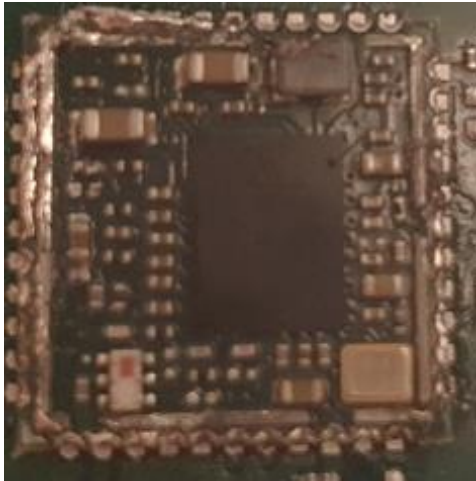

External Internal photos FLIR ONE Edge camera.

Göran Skedung 2020-08-23

Figure 1 Front view of the FLIR ONE Edge.

Figure 2 Side view of the FLIR ONE Edge.

Figure 3 Back side of the FLIR ONE Edge.

Figure 4 Inside of the FLIR ONE Edge, Back panel removed.

Figure 5 Battery of the FLIR ONE Edge.

Figure 6 Radio Module, Fn-Link 8223A-SR, in the FLIR ONE Edge.

Figure 7 Top side of the EC401W with Detector, Camera and Antenna.

Figure 8 Bottom side of the EC401W board including Radio.

Figure 9 Inside of Fn-Link radio module.