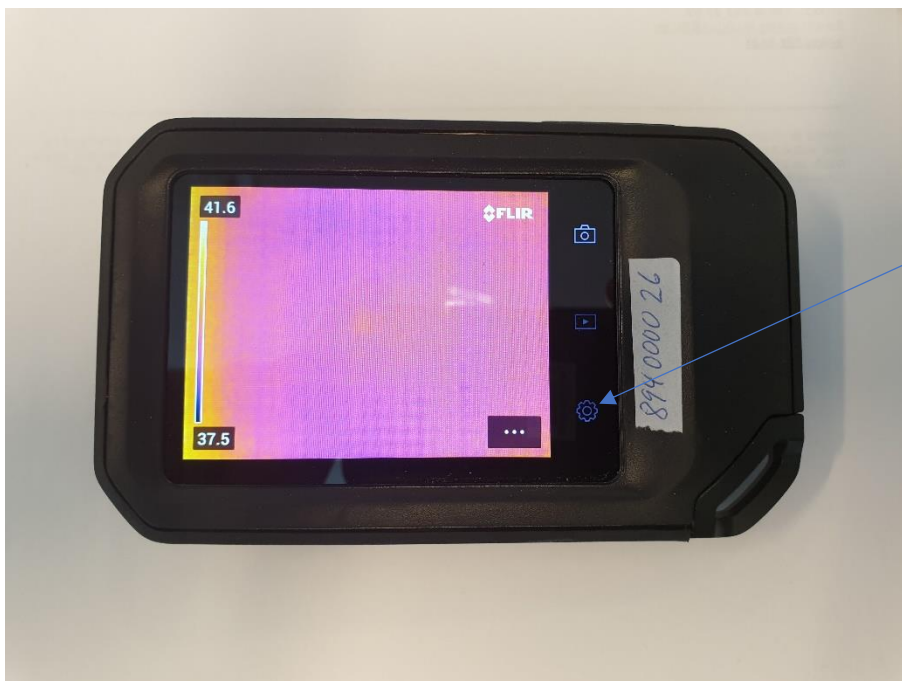

Regulatory Information for FLIR-C8940 Camera.

The Regulatory information is both on a label on the camera and in an Electronic label in the camera.

This is the information on the Electronic label:

< **Regulatory**

Model name: FLIR-C8940

IC: 5306A-FLIRC8940

 **R** 210-130718

Japan: 5GHz indoor use only

FCC ID: ZLV-FLIRC8940

Press Information Tab.

Press Device Settings

Press camera Information