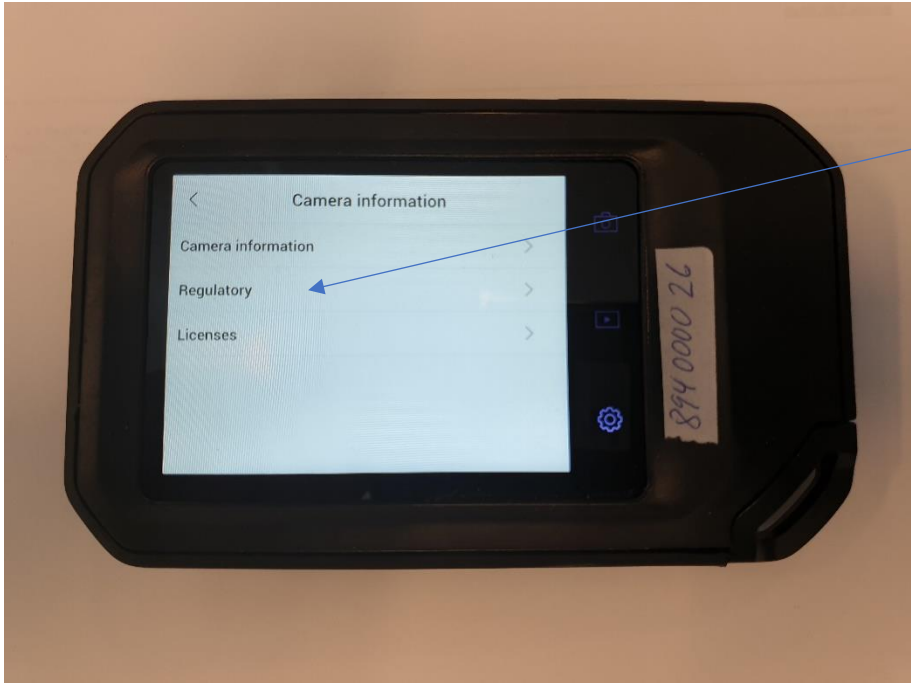

Regulatory Information for FLIR-C8940 Camera.

The Regulatory information is both on a label on the camera and in an Electronic label in the camera.

This is the information on the Electronic label:

< **Regulatory**

Model name: FLIR-C8940

IC: 5306A-FLIRC8940

 **R** 210-130718

Japan: 5GHz indoor use only

FCC ID: ZLV-FLIRC8940

Press Information Tab.

Press Device Settings

Press camera Information