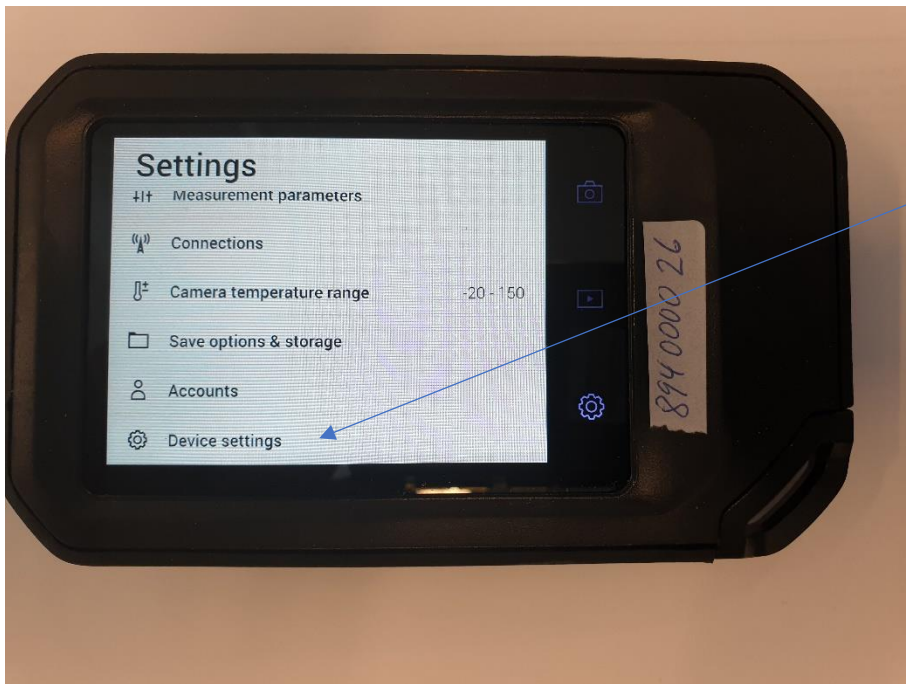

Regulatory Information for FLIR-C8940 Camera.

The Regulatory information is both on a label on the camera and in an Electronic label in the camera.

This is the information on the Electronic label:

< **Regulatory**

Model name: FLIR-C8940

IC: 5306A-FLIRC8940

 **R** 210-130718

Japan: 5GHz indoor use only

FCC ID: ZLV-FLIRC8940

Press Information Tab.

Press Device Settings

Press camera Information