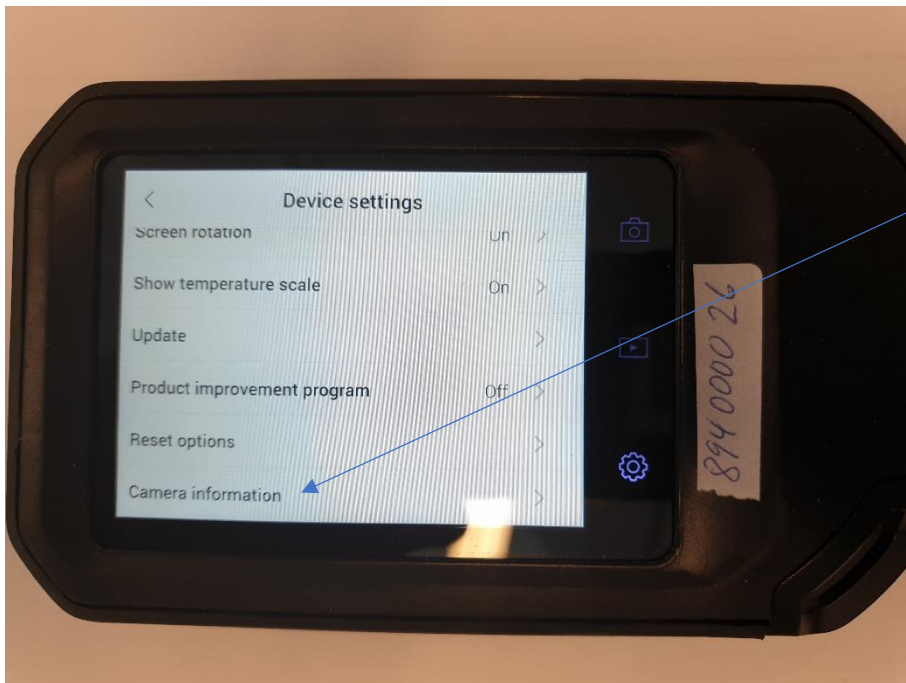

Regulatory Information for FLIR-C8940 Camera.

The Regulatory information is both on a label on the camera and in an Electronic label in the camera.

This is the information on the Electronic label:

< **Regulatory**

Model name: FLIR-C8940

IC: 5306A-FLIRC8940

 **R** 210-130718

Japan: 5GHz indoor use only

FCC ID: ZLV-FLIRC8940

Press Information Tab.

Press Device Settings

Press camera Information