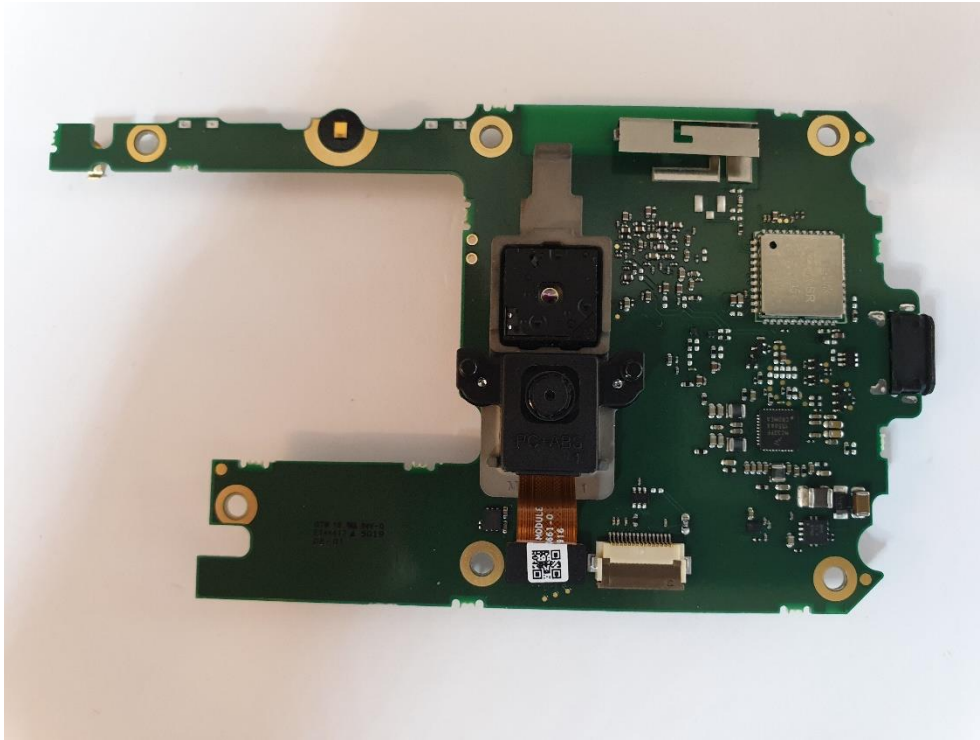

External Internal photos FLIR C8940 camera.

Figure 1 Front side of FLIR C8940 camera

Figure 2 Back side.

Figure 3 Back side of Display.

Figure 4 Inside of camera, display removed.

Figure 5 EC201 board and battery in FLIR-C8940 camera.

Figure 6 EC201 board removed.

Figure 7 EC201 board with detector and camera.

Figure 8 Radio module Fn-Link 8223A-SR and antenna.

*Figure 9 Radio module Fn-Link 8223A-SR without cover.*