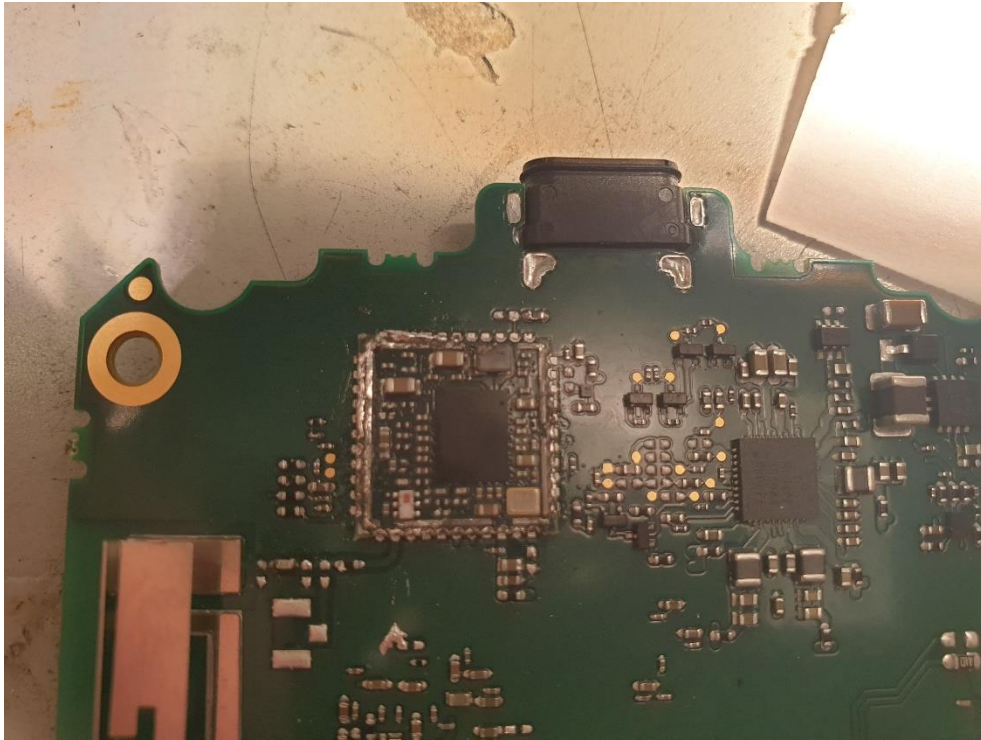

External Internal photos FLIR C8940 camera.

Figure 1 Front side of FLIR C8940 camera

Figure 2 Back side.

Figure 3 Back side of Display.

Figure 4 Inside of camera, display removed.

Figure 5 EC201 board and battery in FLIR-C8940 camera.

Figure 6 EC201 board removed.

Figure 7 EC201 board with detector and camera.

Figure 8 Radio module Fn-Link 8223A-SR and antenna.

*Figure 9 Radio module Fn-Link 8223A-SR without cover.*