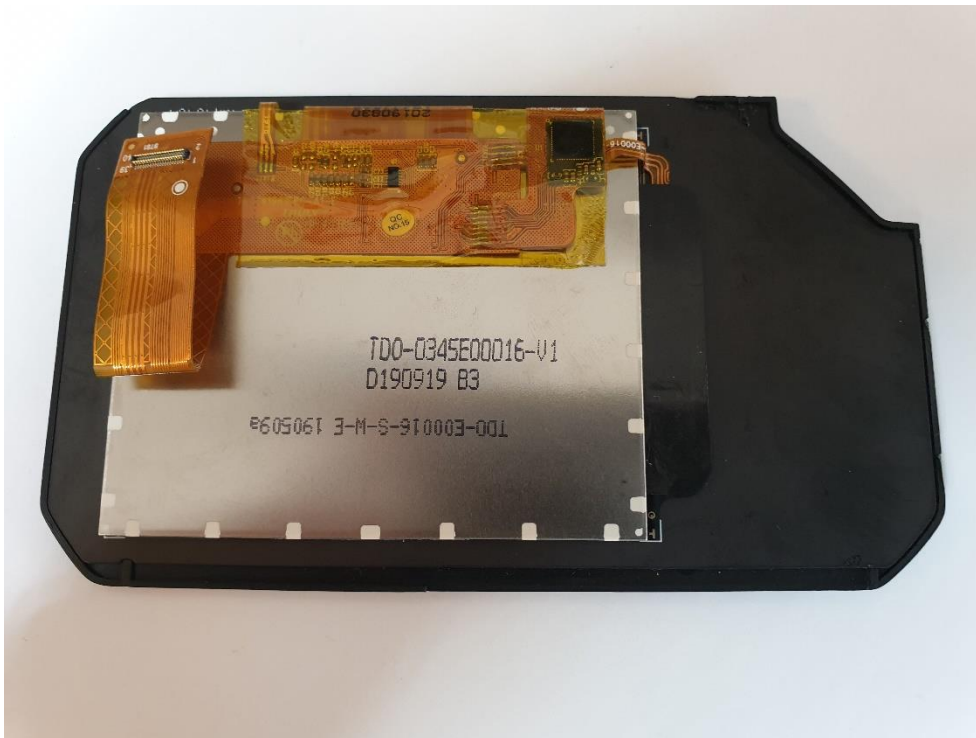

External Internal photos FLIR C8940 camera.

Figure 1 Front side of FLIR C8940 camera

Figure 2 Back side.

Figure 3 Back side of Display.

Figure 4 Inside of camera, display removed.

Figure 5 EC201 board and battery in FLIR-C8940 camera.

Figure 6 EC201 board removed.

Figure 7 EC201 board with detector and camera.

Figure 8 Radio module Fn-Link 8223A-SR and antenna.

*Figure 9 Radio module Fn-Link 8223A-SR without cover.*