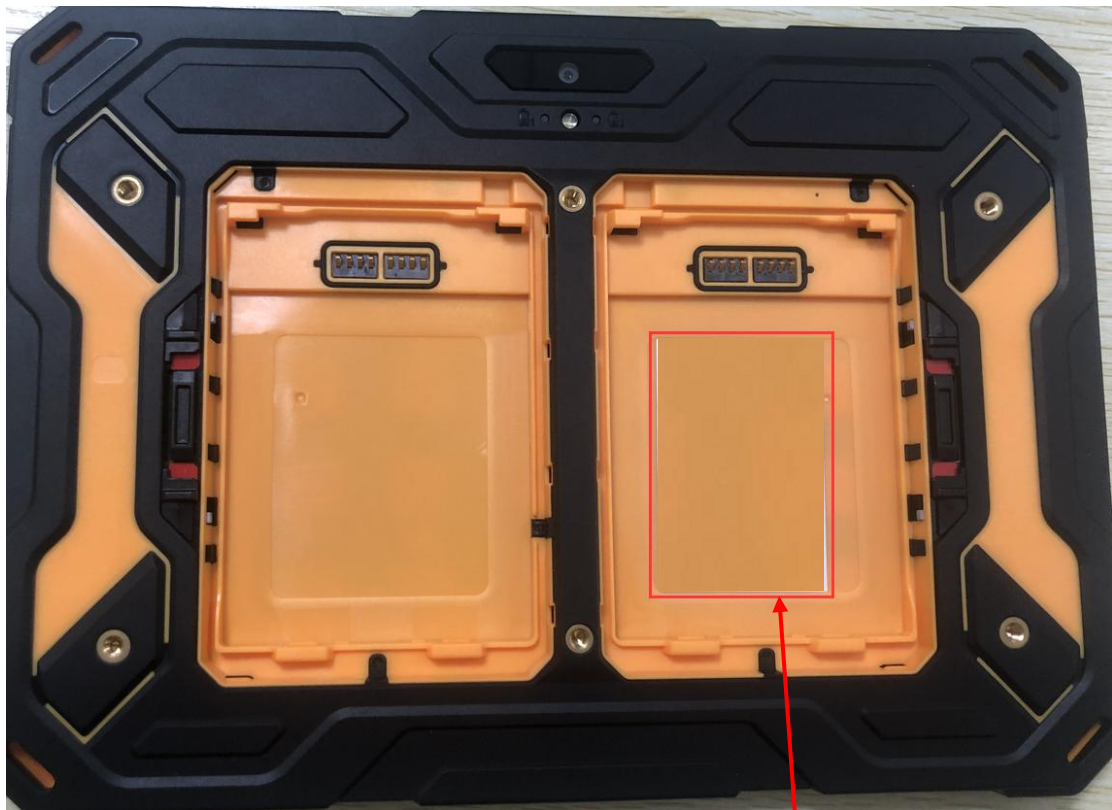

Label Artwork and Location

Model: PTM01G

Label:

| | |
|---|---|
| RG935 Model name: PTM01G SMART TABLET FCC ID : ZLE-RG935 IC : 11113A-RG935 S/N: 935EU21E07D00001 IMEI 1: 86999405XXXXXXX IMEI 2: 86999405XXXXXXX Power Idea Technology (Shenzhen) Co., Ltd. | Made in China CE RoHS  IP68 |
|---|---|

Size: L*W= 50*25mm

Location