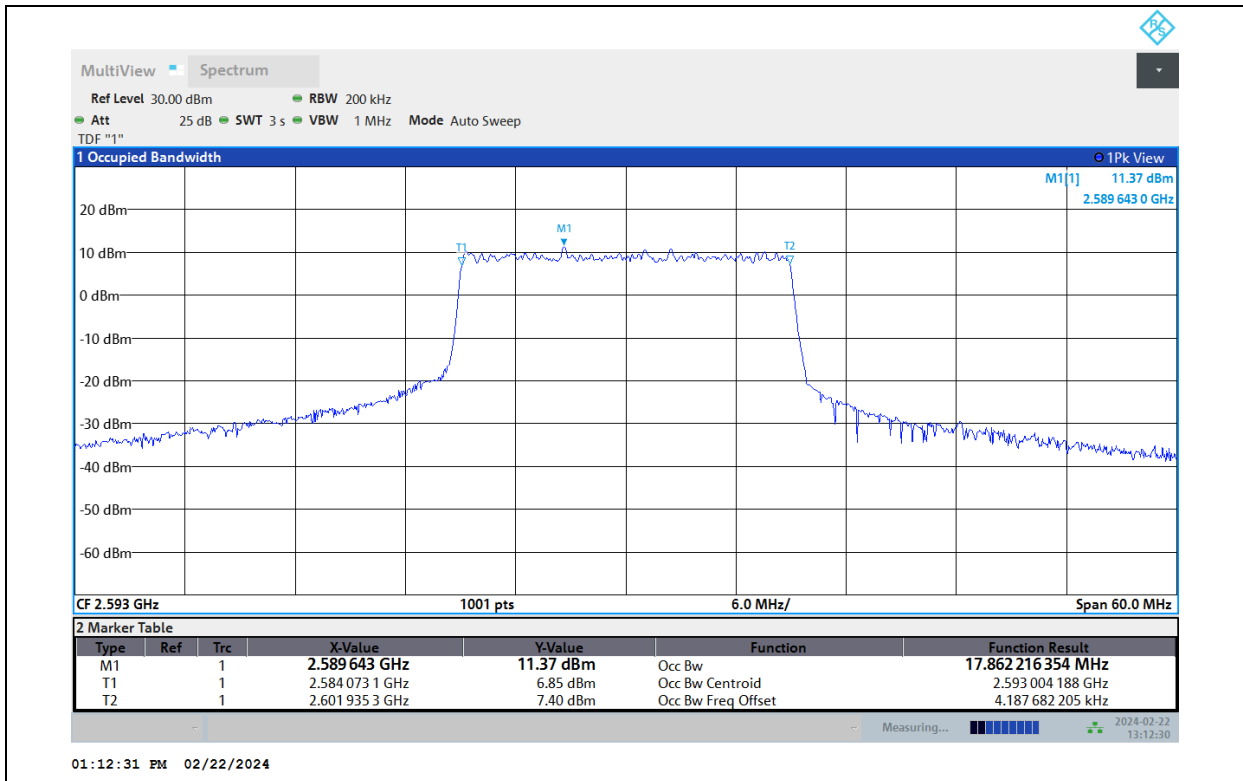

Band41-15MHz-64QAM-41515-75RB#0

Test Report No.: PSU-QSU2312200110RF04

Band41-20MHz-QPSK-39750-100RB#0

Band41-20MHz-QPSK-40620-100RB#0

Band41-20MHz-QPSK-41490-100RB#0

Band41-20MHz-16QAM-39750-100RB#0

Test Report No.: PSU-QSU2312200110RF04