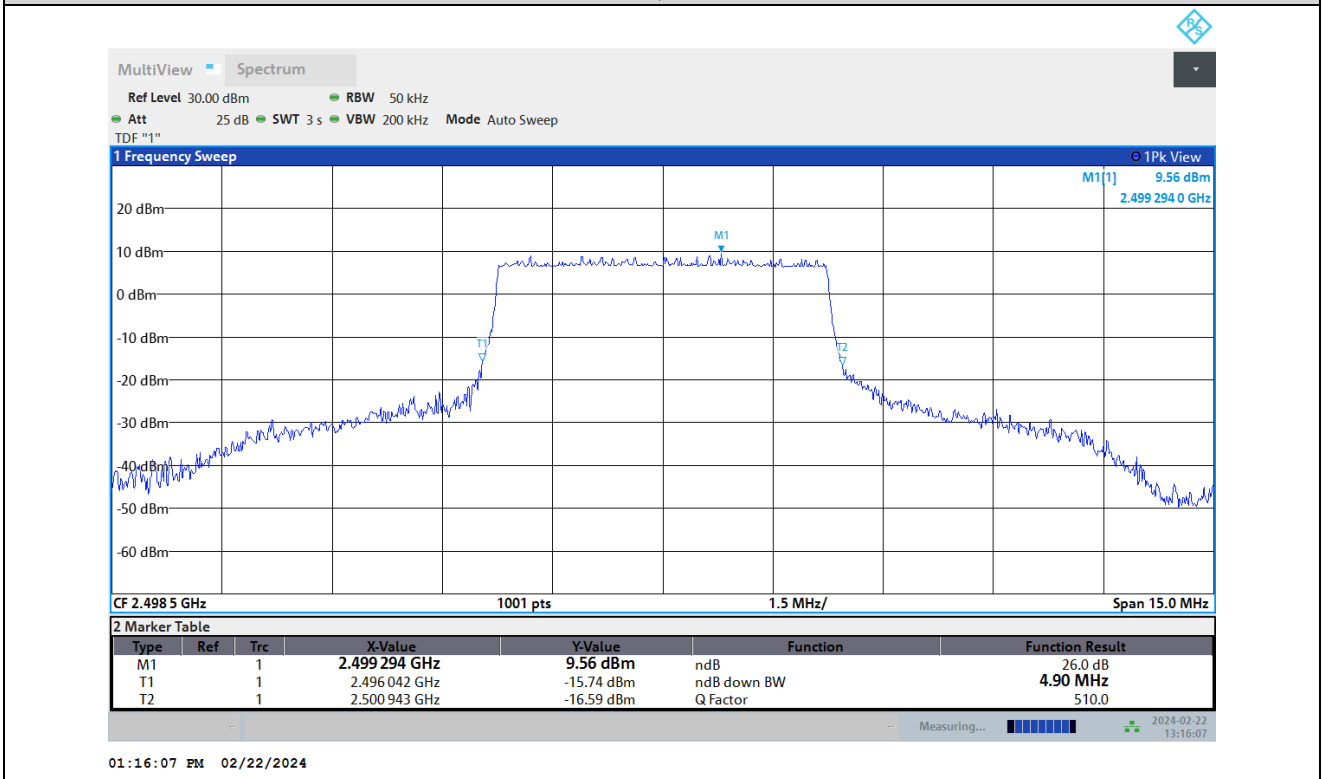

26dB Bandwidth

Test Report No.: PSU-QSU2312200110RF04

Band41-5MHz-16QAM-39675-25RB#0

Band41-5MHz-16QAM-40620-25RB#0

Test Report No.: PSU-QSU2312200110RF04

Band41-5MHz-16QAM-41565-25RB#0

Band41-5MHz-64QAM-39675-25RB#0