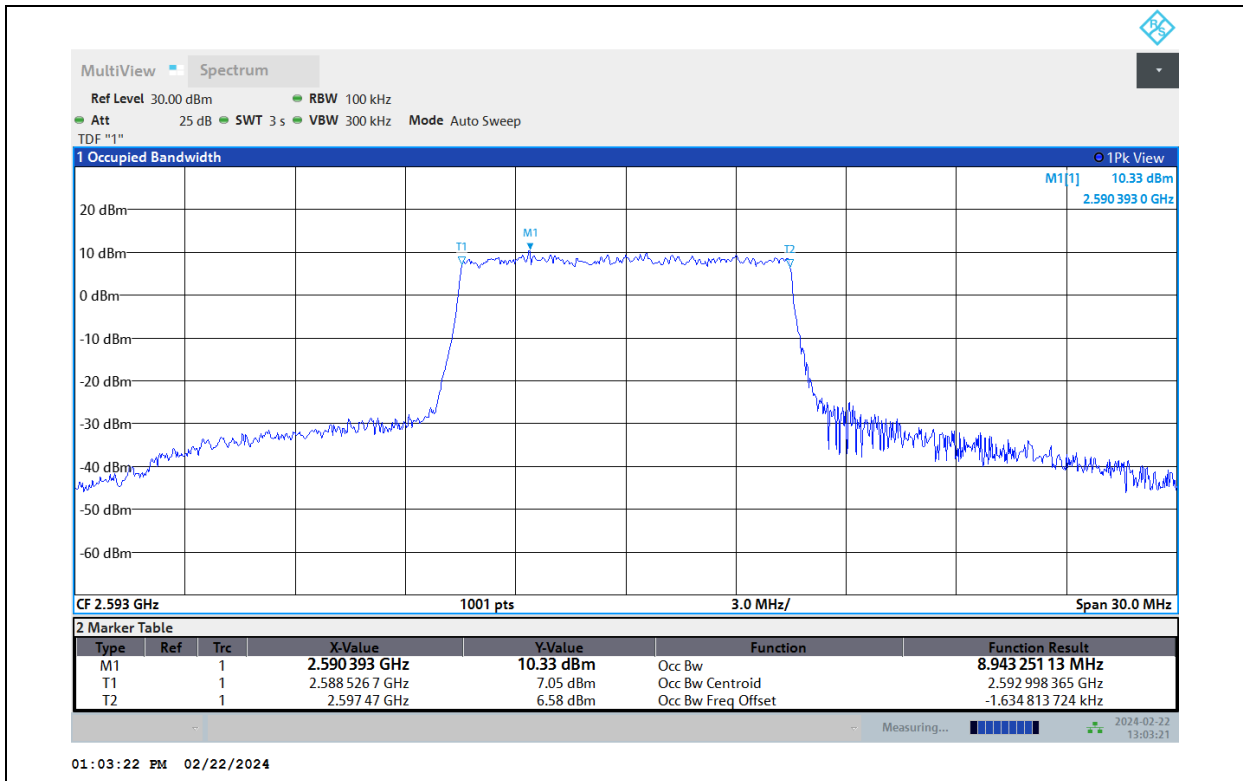

Test Report No.: PSU-QSU2312200110RF04

Band41-5MHz-64QAM-40620-25RB#0

Band41-5MHz-64QAM-41540-25RB#0

Test Report No.: PSU-QSU2312200110RF04

Band41-10MHz-QPSK-39700-50RB#0

Band41-10MHz-QPSK-40620-50RB#0

Test Report No.: PSU-QSU2312200110RF04