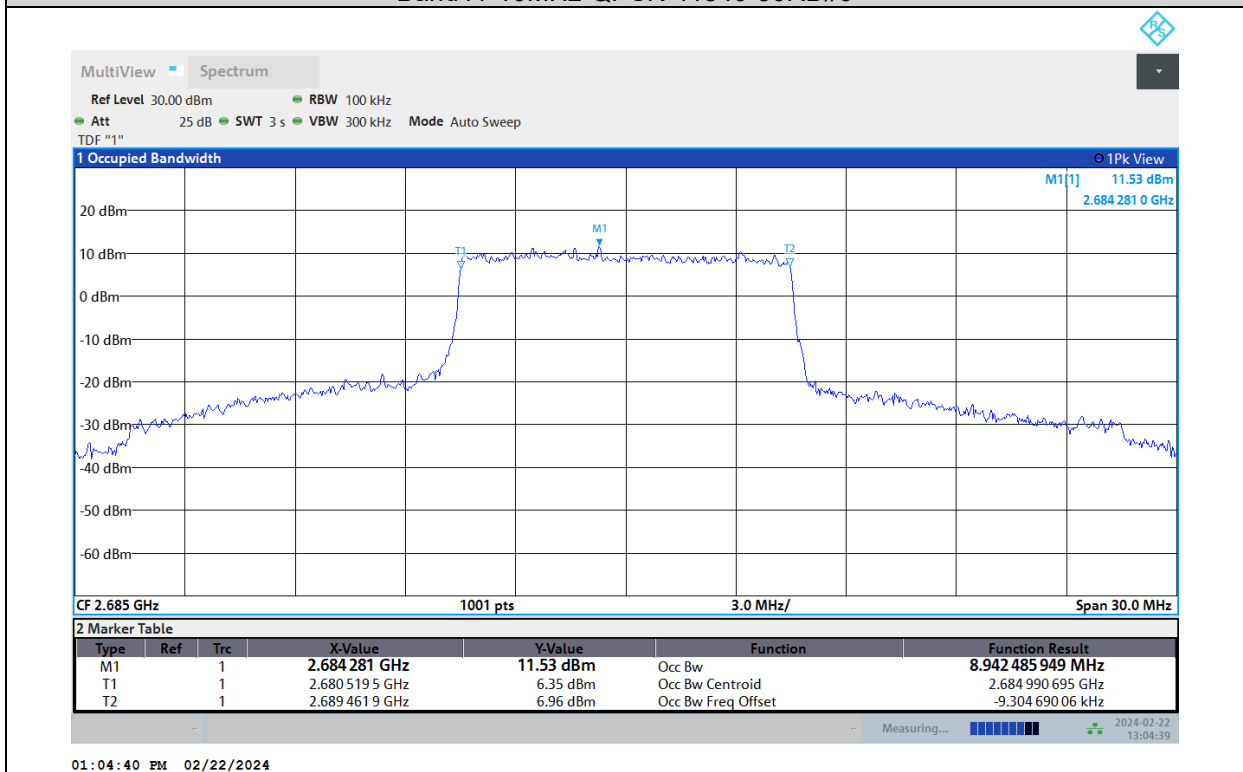

Band41-10MHz-QPSK-41540-50RB#0

Band41-10MHz-16QAM-39700-50RB#0