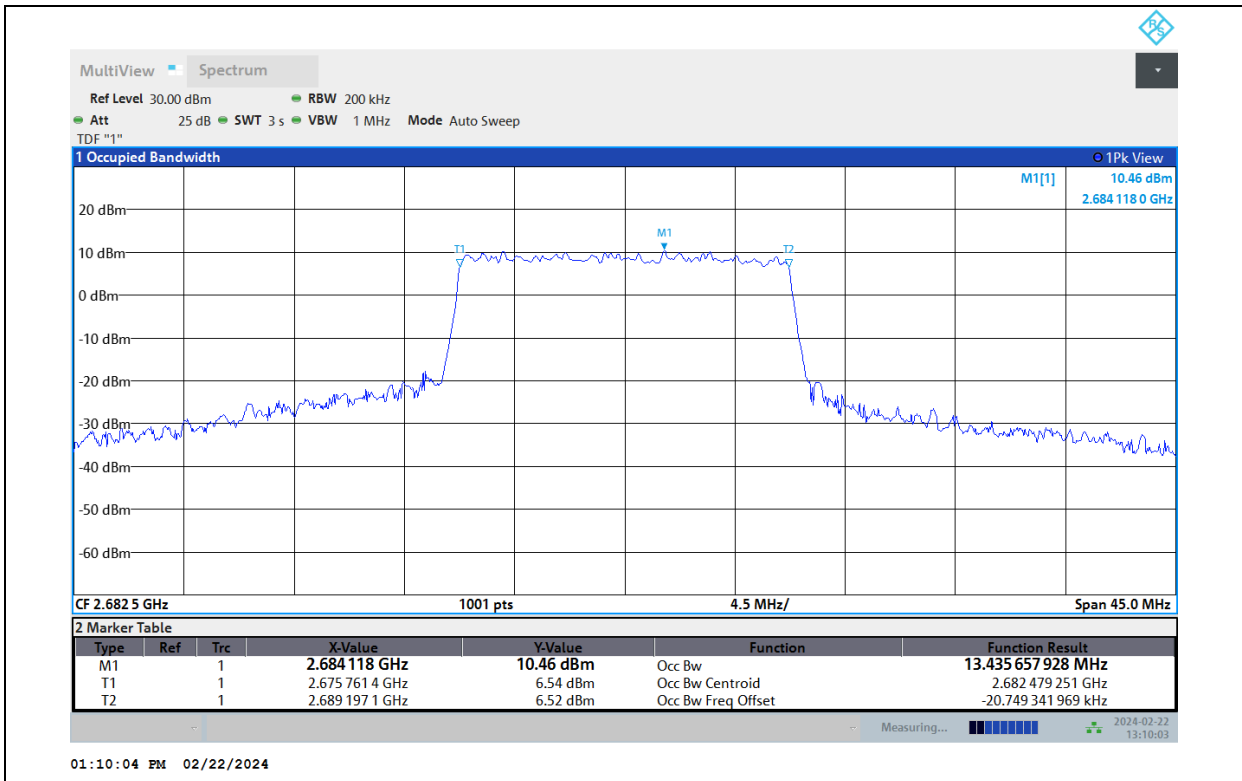

Test Report No.: PSU-QSU2312200110RF04