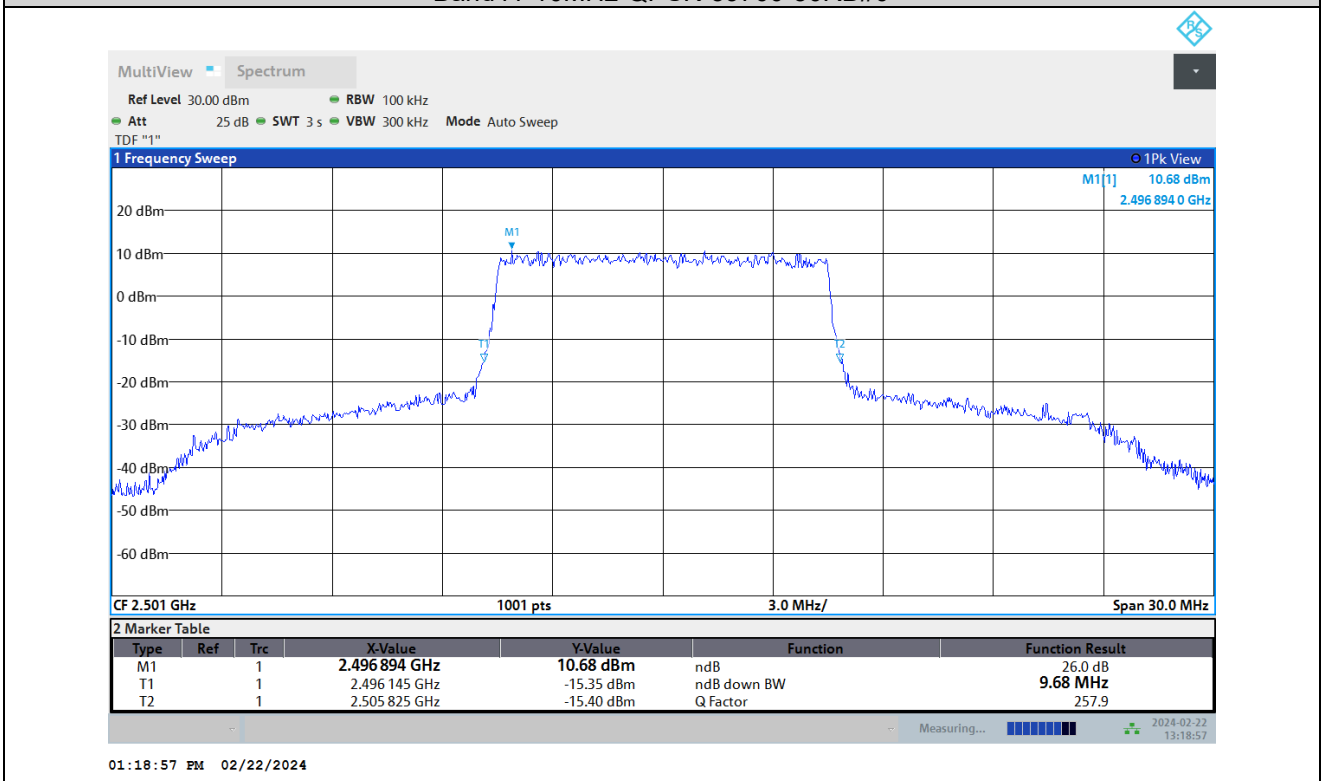

Test Report No.: PSU-QSU2312200110RF04

01:16:22 PM 02/22/2024

Band41-5MHz-64QAM-40620-25RB#0

01:17:10 PM 02/22/2024

Band41-5MHz-64QAM-41540-25RB#0

Test Report No.: PSU-QSU2312200110RF04

Band41-10MHz-QPSK-39700-50RB#0