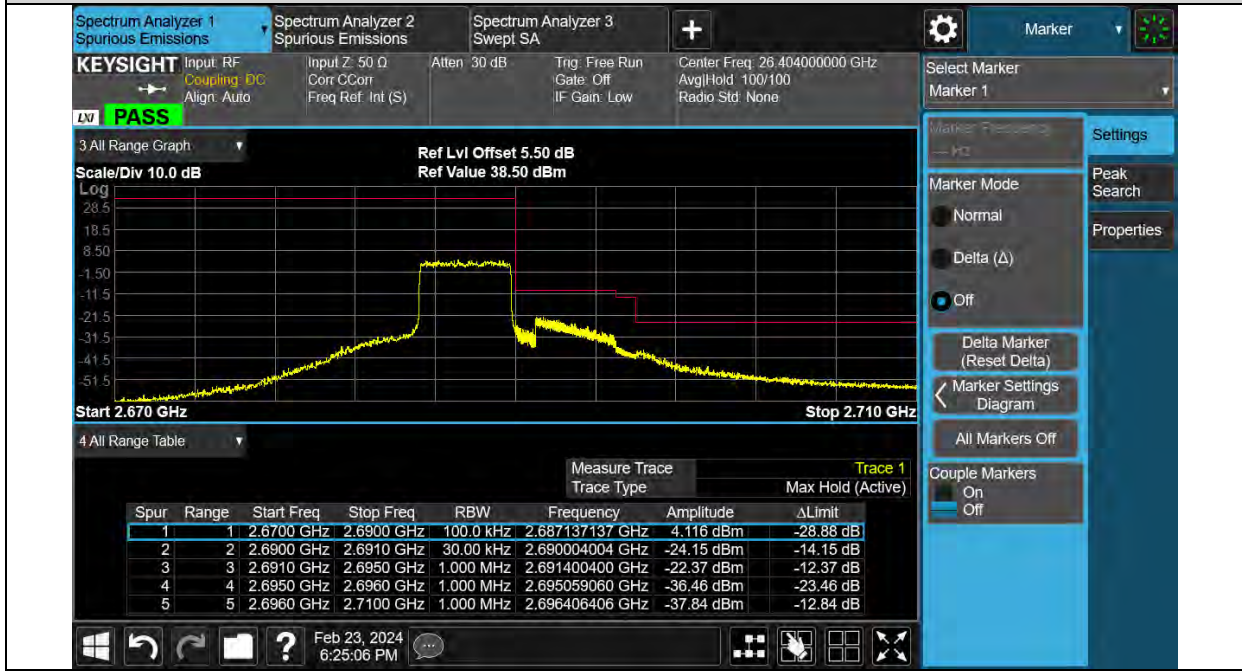

Band41-10MHz-QPSK-39700-1RB#0