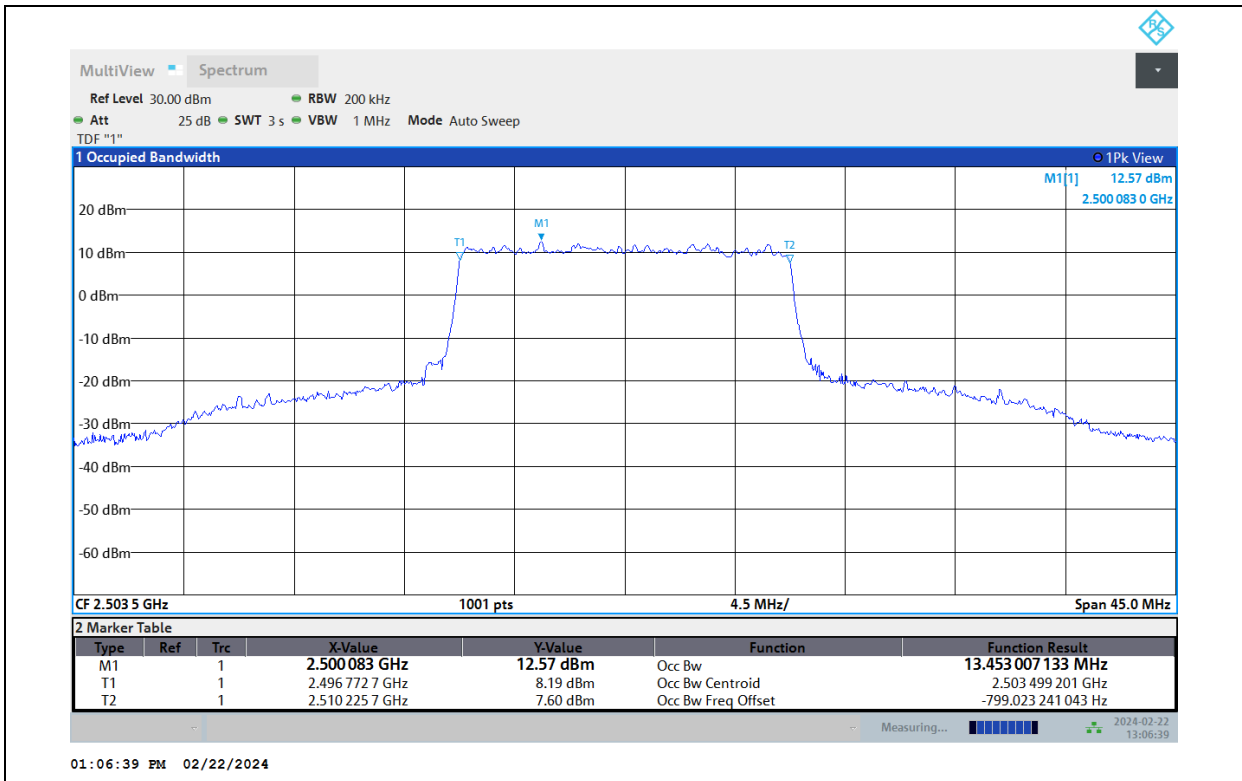

Test Report No.: PSU-QSU2312200110RF04