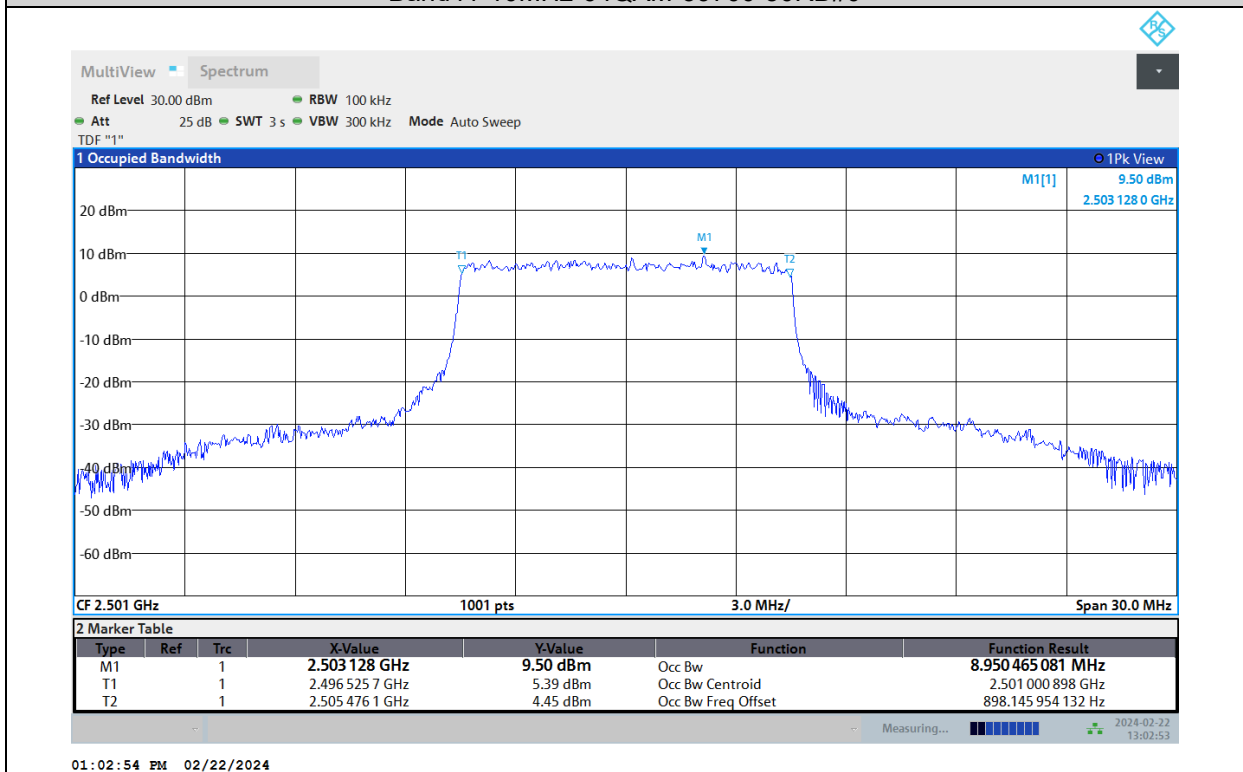

Band41-10MHz-QPSK-41540-50RB#0

Band41-10MHz-16QAM-39700-50RB#0

Band41-10MHz-16QAM-40620-50RB#0

Band41-10MHz-16QAM-41540-50RB#0

Band41-10MHz-64QAM-39700-50RB#0

Band41-10MHz-64QAM-40620-50RB#0

Test Report No.: PSU-QSU2312200110RF04