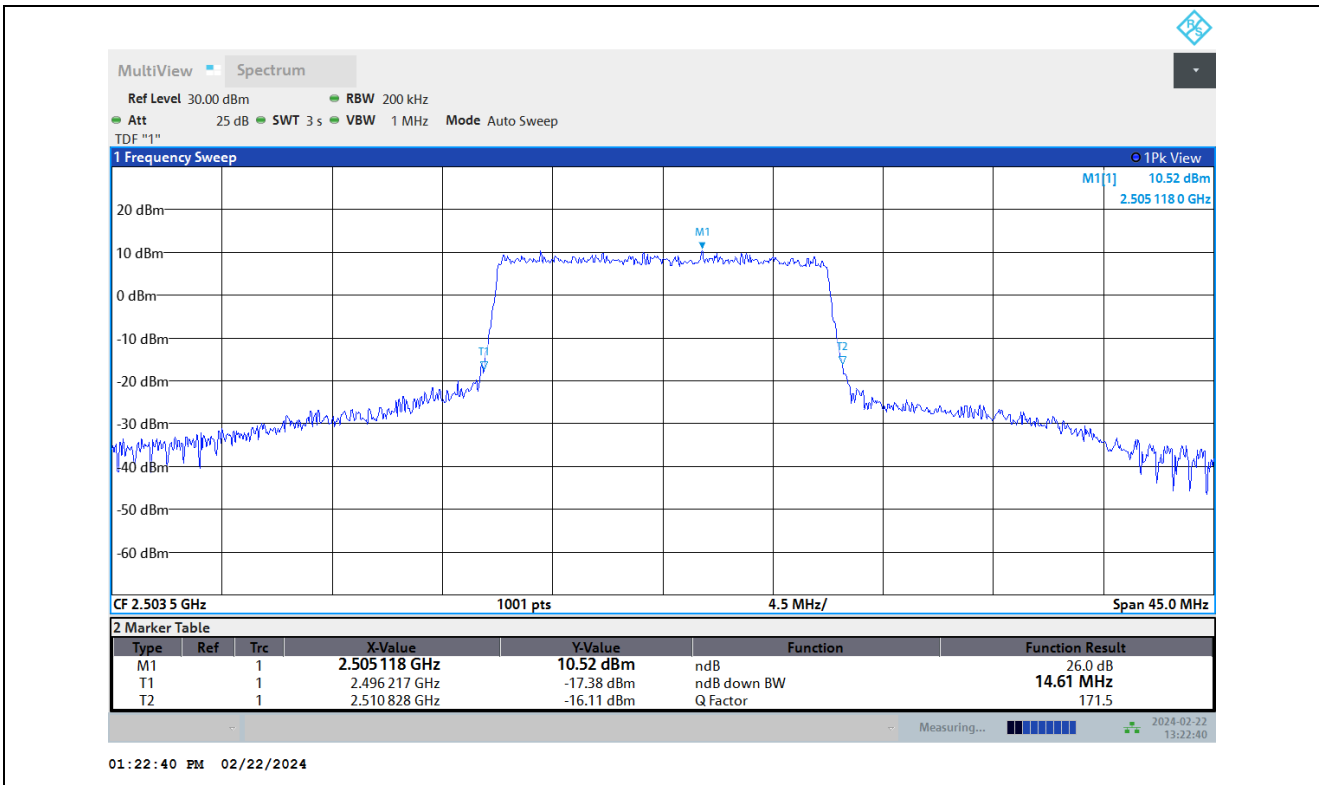

Band41-15MHz-16QAM-40620-75RB#0

Test Report No.: PSU-QSU2312200110RF04

Band41-15MHz-16QAM-41515-75RB#0

Band41-15MHz-64QAM-39725-75RB#0

Test Report No.: PSU-QSU2312200110RF04

Band41-15MHz-64QAM-40620-75RB#0