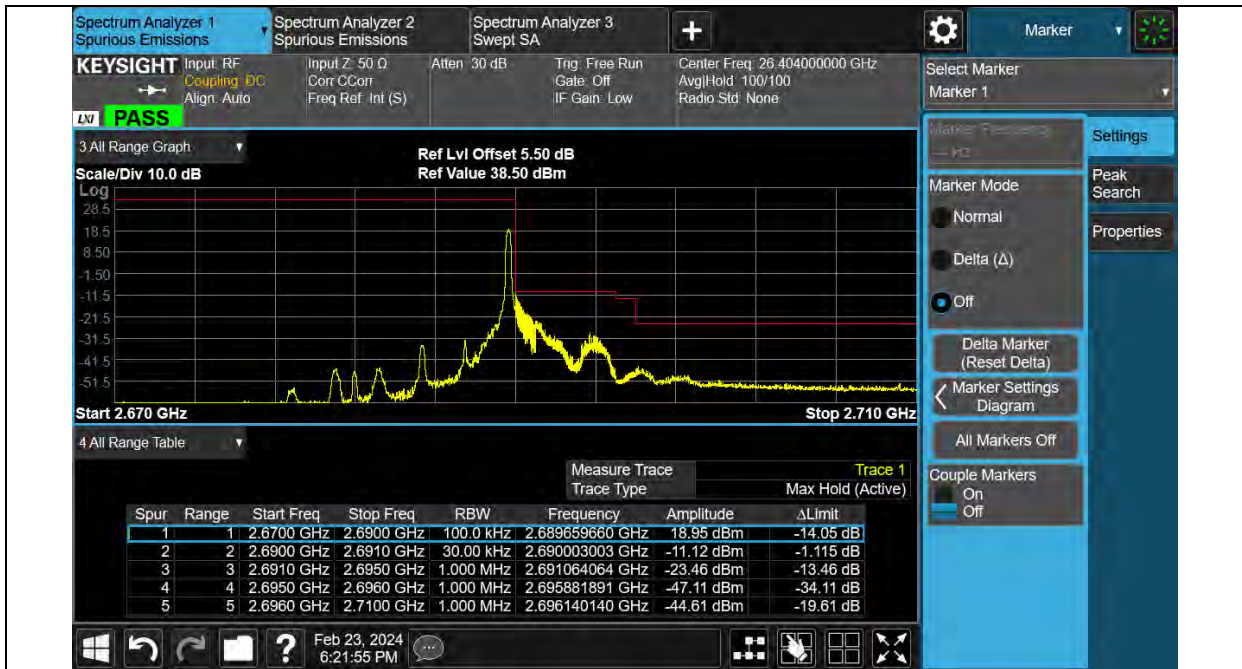

BUREAU VERITAS

Test Report No.: PSU-QSU2312200110RF04

BUREAU VERITAS

Test Report No.: PSU-QSU2312200110RF04

Band41-5MHz-16QAM-39675-25RB#0

Band41-5MHz-16QAM-41565-1RB#24

BUREAU VERITAS

Test Report No.: PSU-QSU2312200110RF04