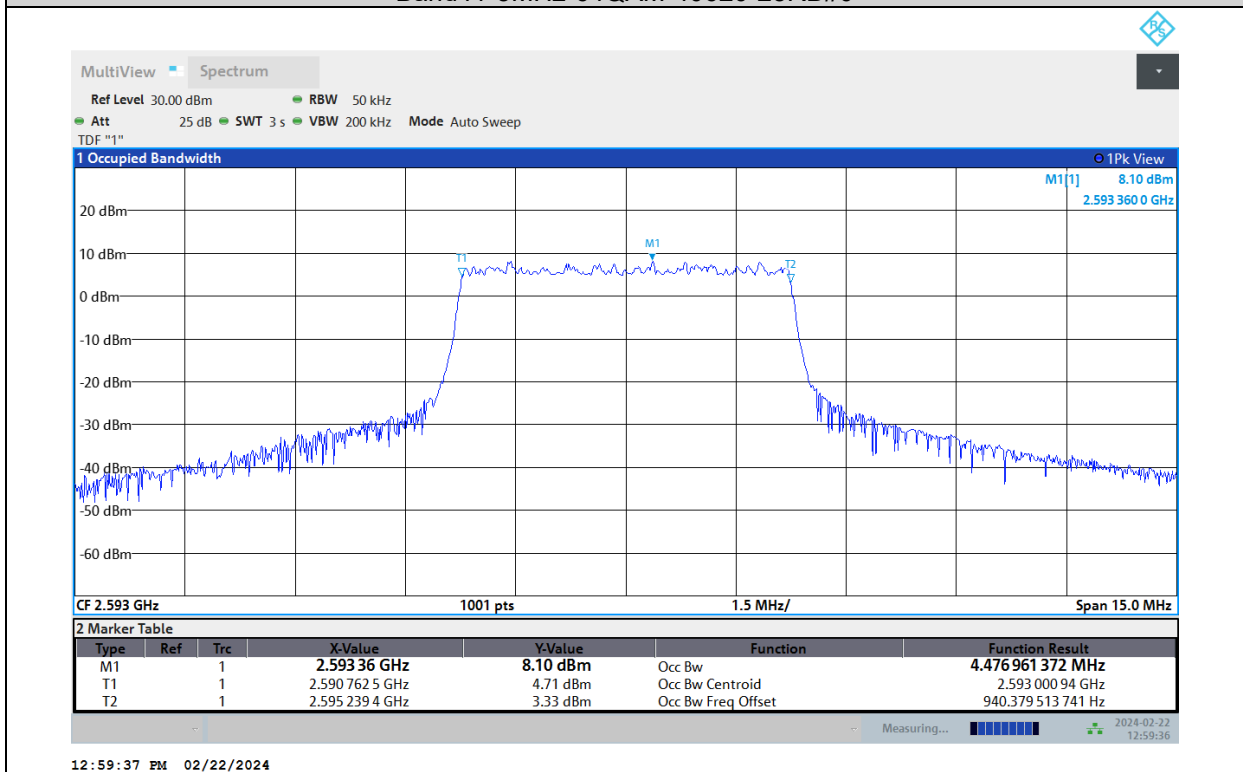

Band41-5MHz-64QAM-40620-25RB#0

Band41-5MHz-64QAM-41540-25RB#0