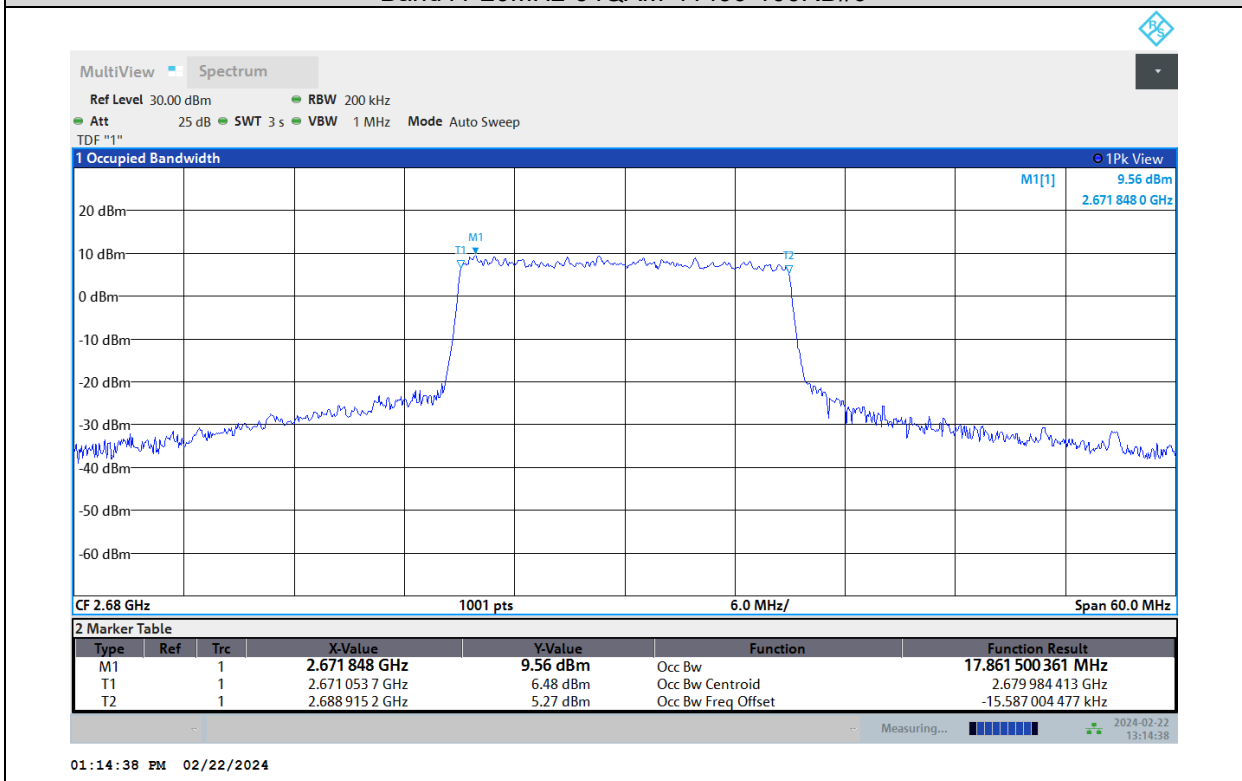

Band41-20MHz-64QAM-41490-100RB#0