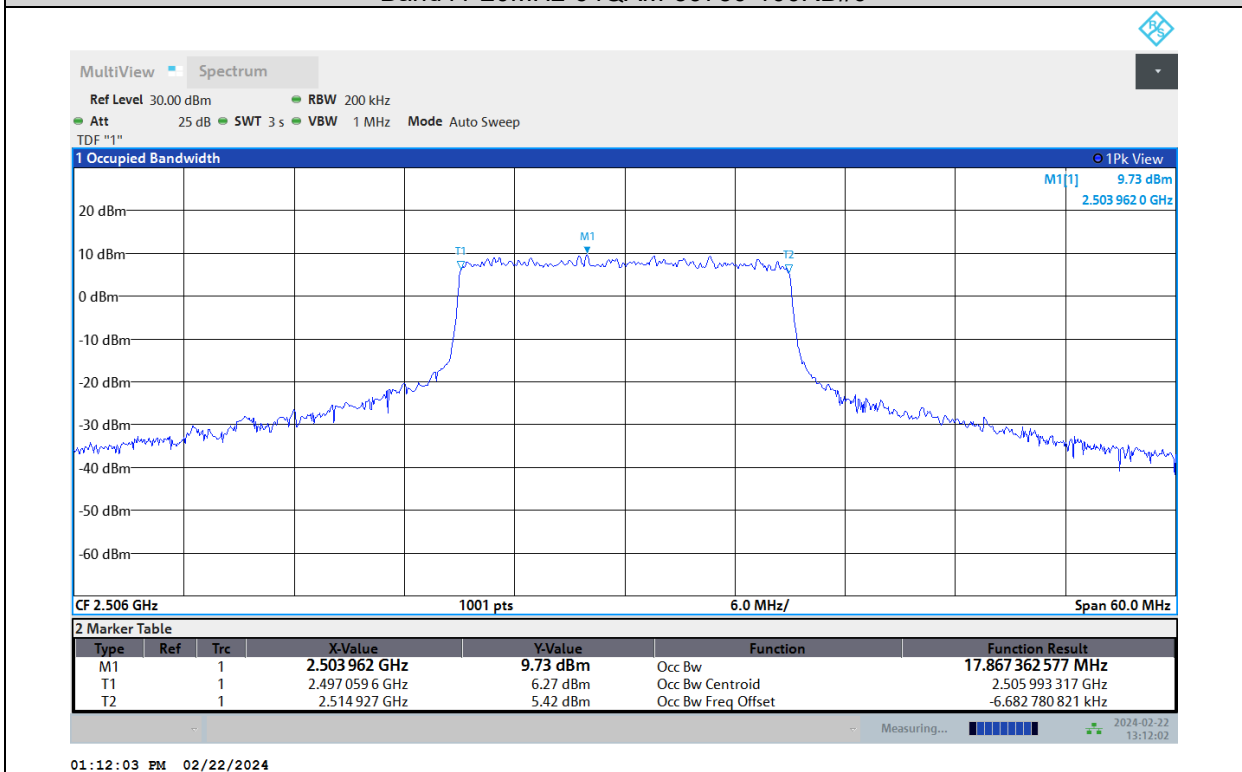

Band41-20MHz-64QAM-39750-100RB#0

Band41-20MHz-64QAM-40620-100RB#0