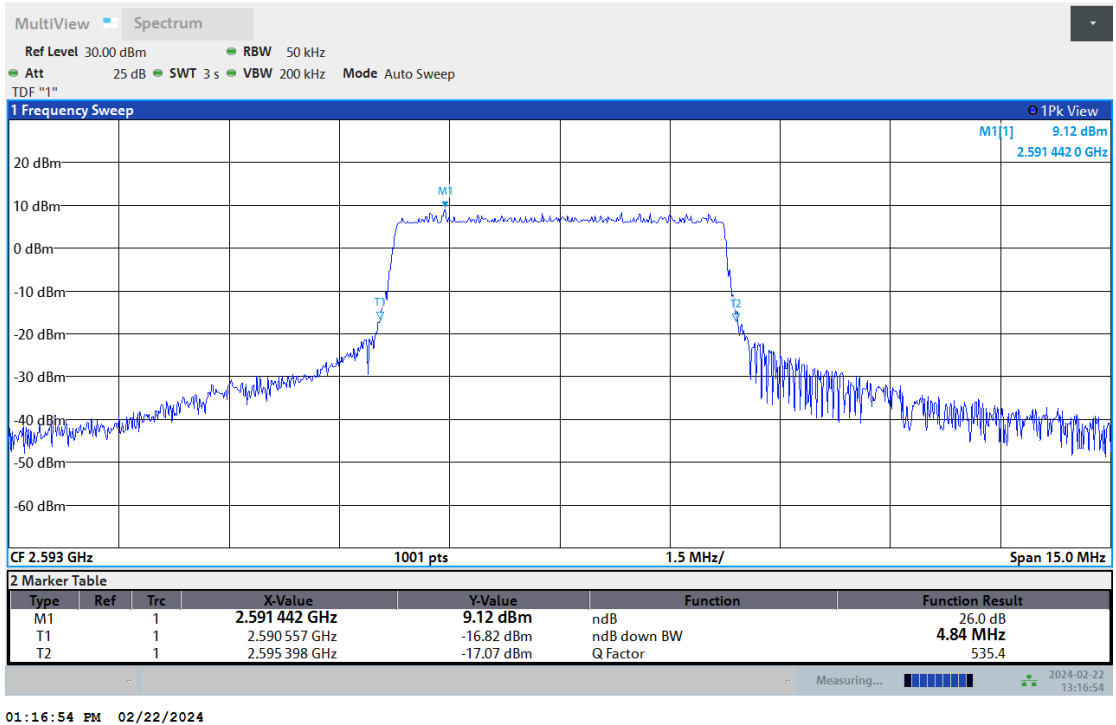

26dB Bandwidth

Test Report No.: PSU-QSU2312200110RF04

Band41-5MHz-16QAM-39675-25RB#0

Band41-5MHz-16QAM-40620-25RB#0

Test Report No.: PSU-QSU2312200110RF04

Band41-5MHz-16QAM-41565-25RB#0

Band41-5MHz-64QAM-39675-25RB#0