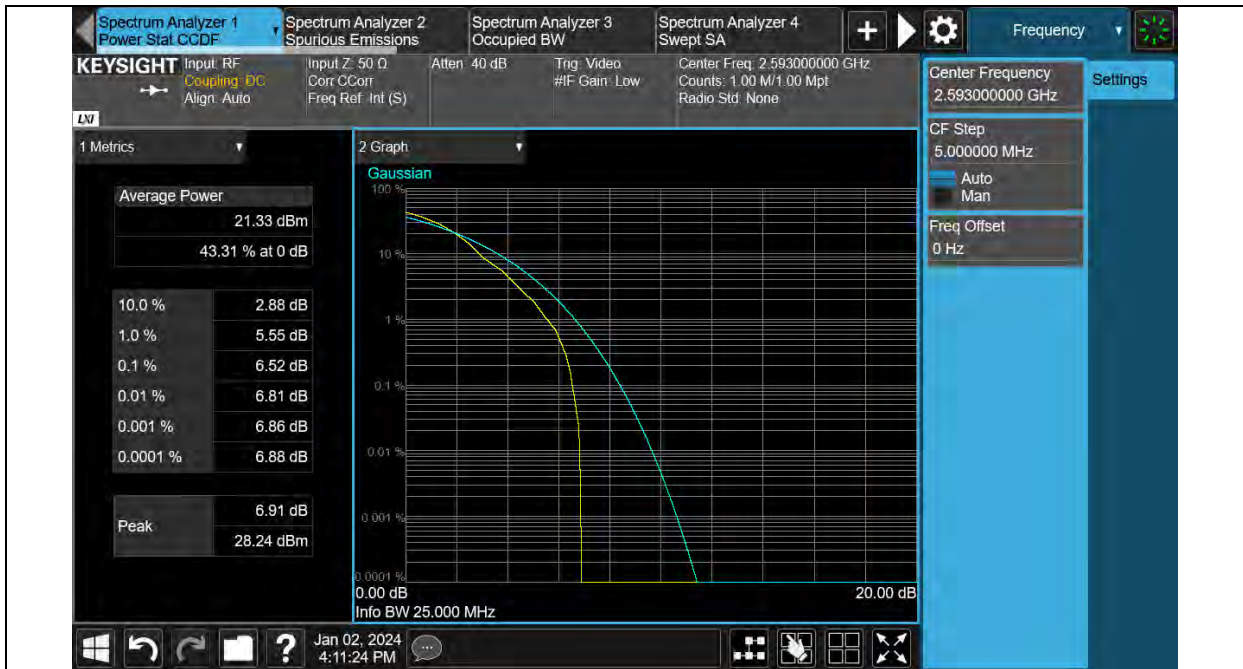

Test Report No.: PSU-QSU2312200110RF04