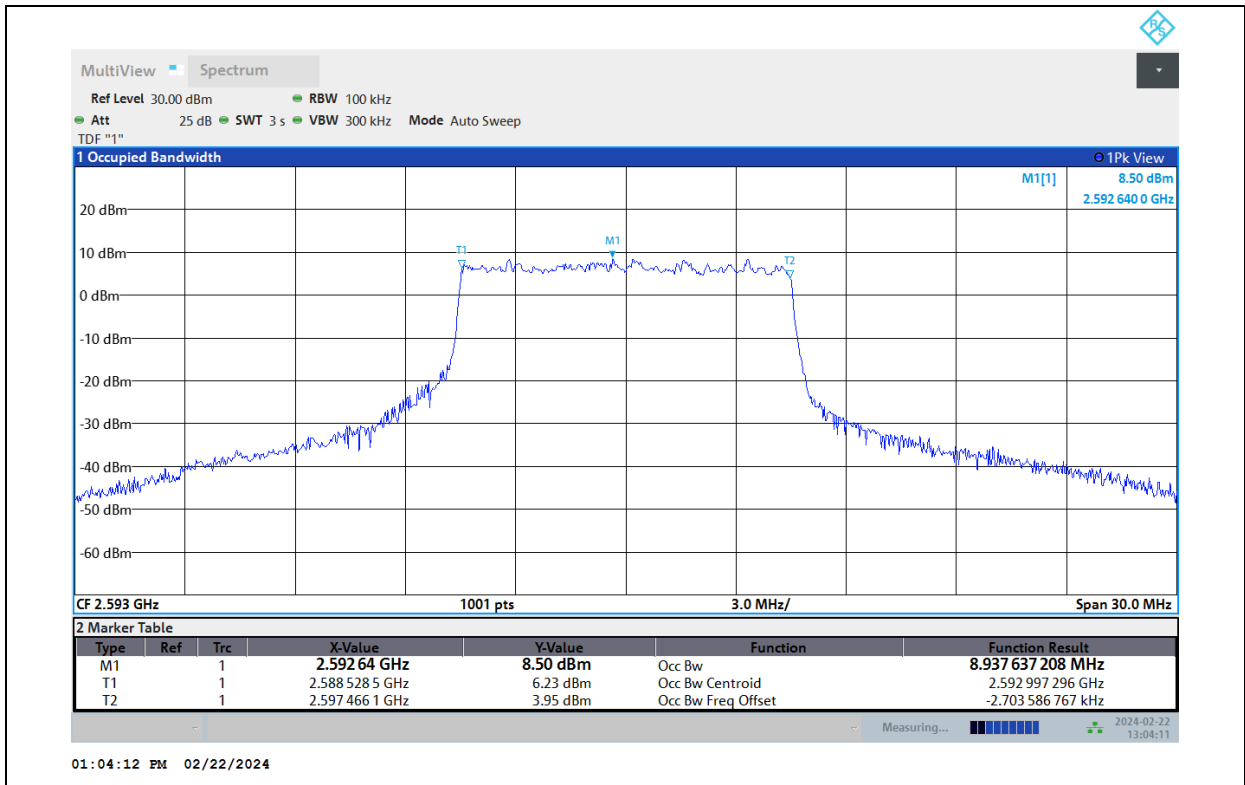

Band41-10MHz-QPSK-41540-50RB#0

Band41-10MHz-16QAM-39700-50RB#0

Band41-10MHz-16QAM-40620-50RB#0

Band41-10MHz-16QAM-41540-50RB#0

Band41-10MHz-64QAM-39700-50RB#0

Band41-10MHz-64QAM-40620-50RB#0

Test Report No.: PSU-QSU2312200110RF04