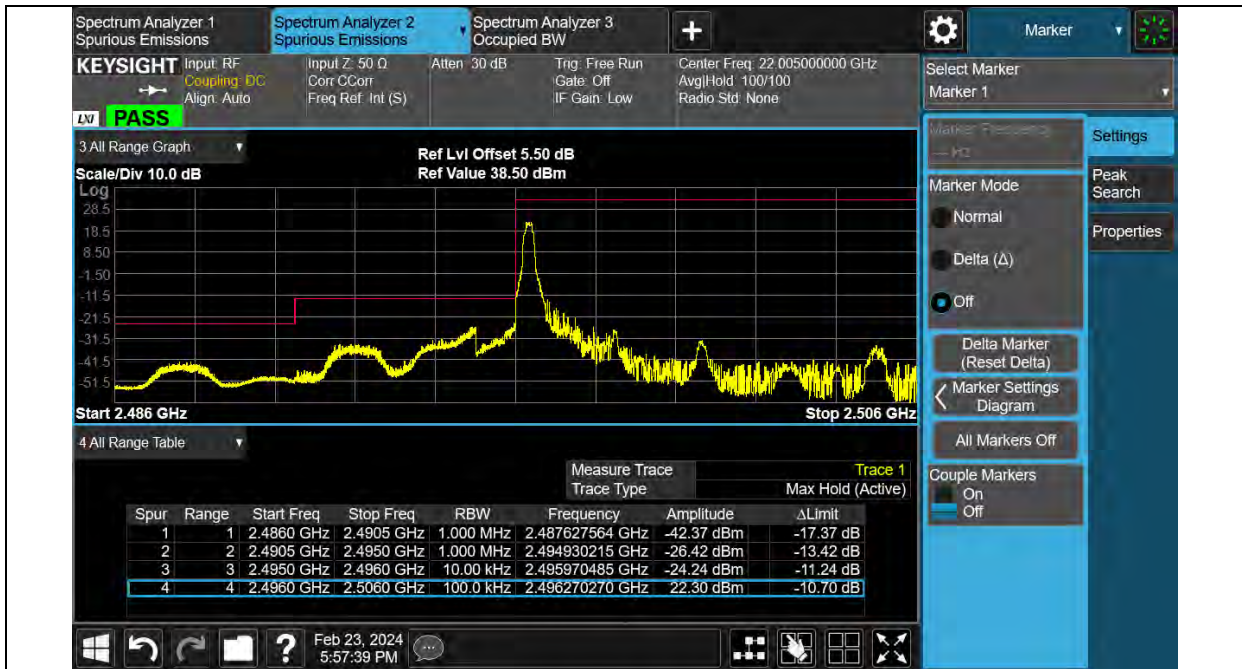

BUREAU VERITAS

Test Report No.: PSU-QSU2312200110RF04

BUREAU VERITAS

Test Report No.: PSU-QSU2312200110RF04

Band41-5MHz-16QAM-39675-25RB#0

Band41-5MHz-16QAM-41565-1RB#24

BUREAU VERITAS

Test Report No.: PSU-QSU2312200110RF04