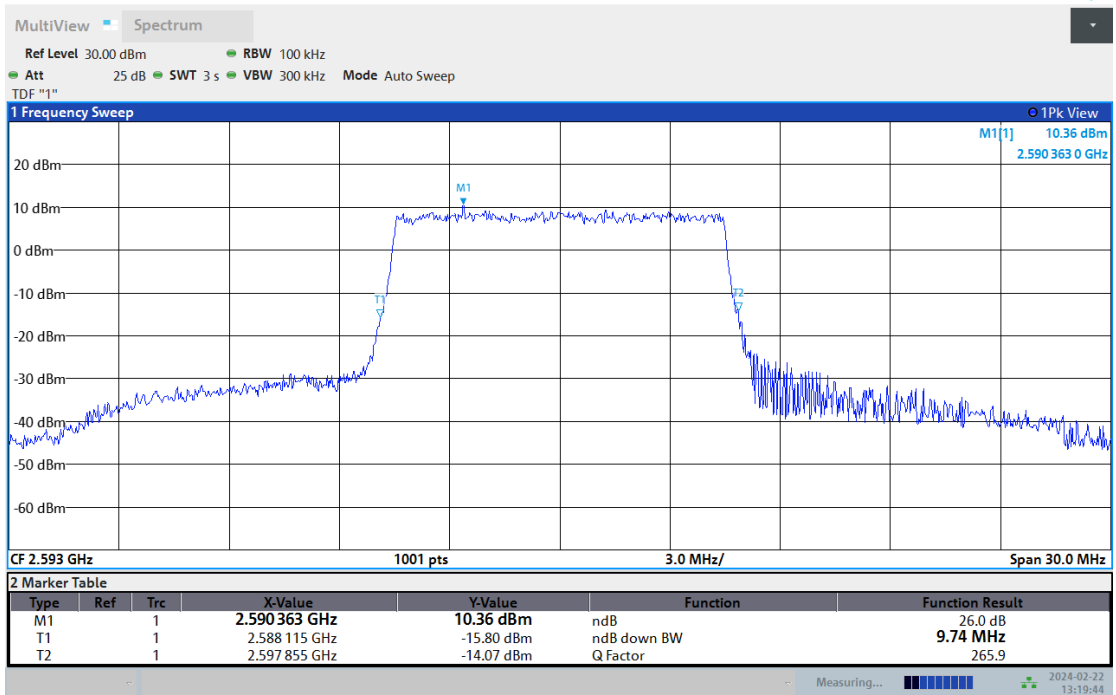

Test Report No.: PSU-QSU2312200110RF04

01:19:45 PM 02/22/2024