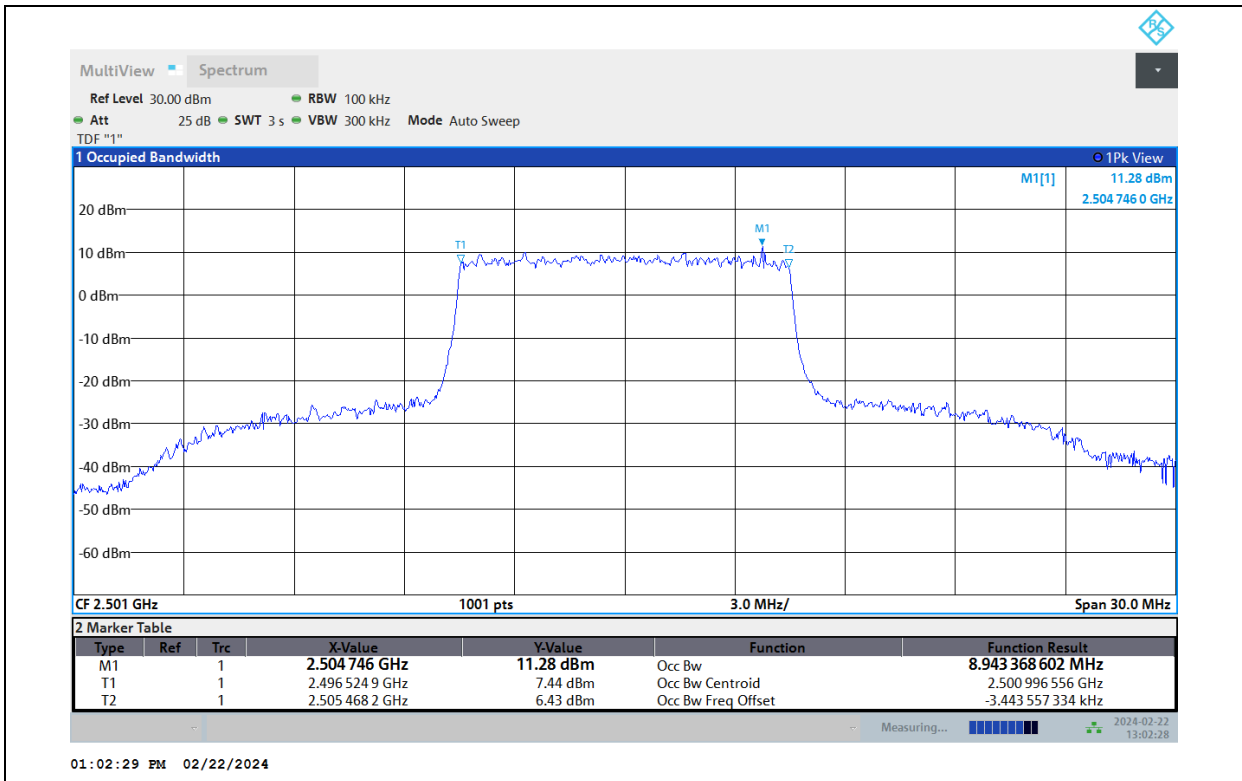

Band41-10MHz-16QAM-40620-50RB#0

Band41-10MHz-16QAM-41540-50RB#0