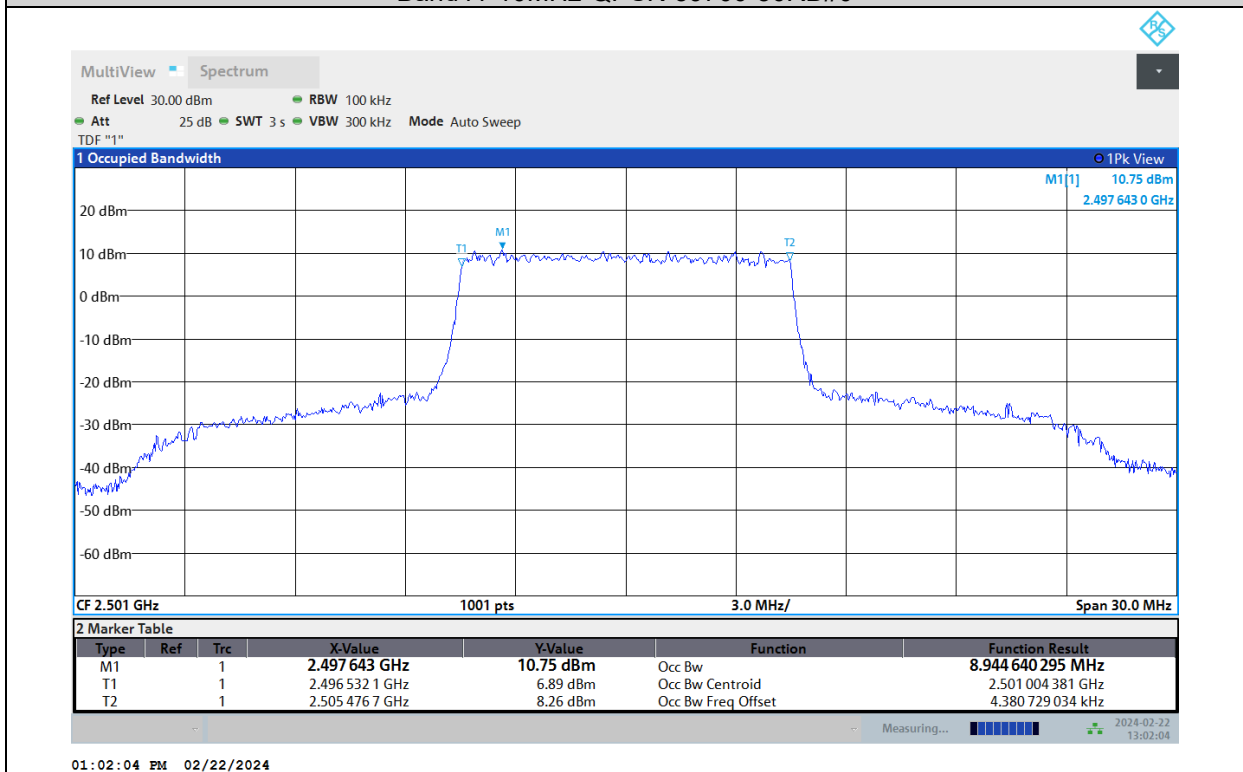

Test Report No.: PSU-QSU2312200110RF04

Band41-5MHz-64QAM-40620-25RB#0

Band41-5MHz-64QAM-41540-25RB#0

Test Report No.: PSU-QSU2312200110RF04

Band41-10MHz-QPSK-39700-50RB#0

Band41-10MHz-QPSK-40620-50RB#0

Test Report No.: PSU-QSU2312200110RF04