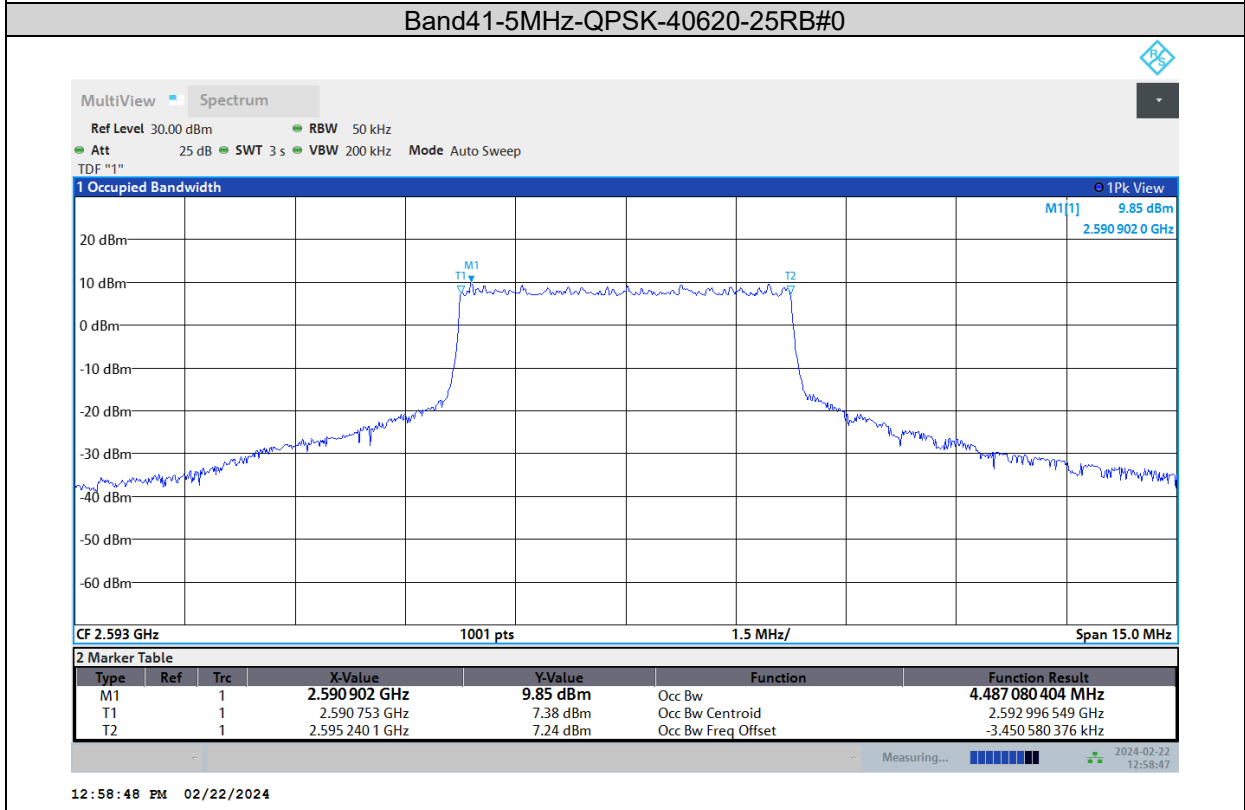

Test Graphs

Occupied Bandwidth