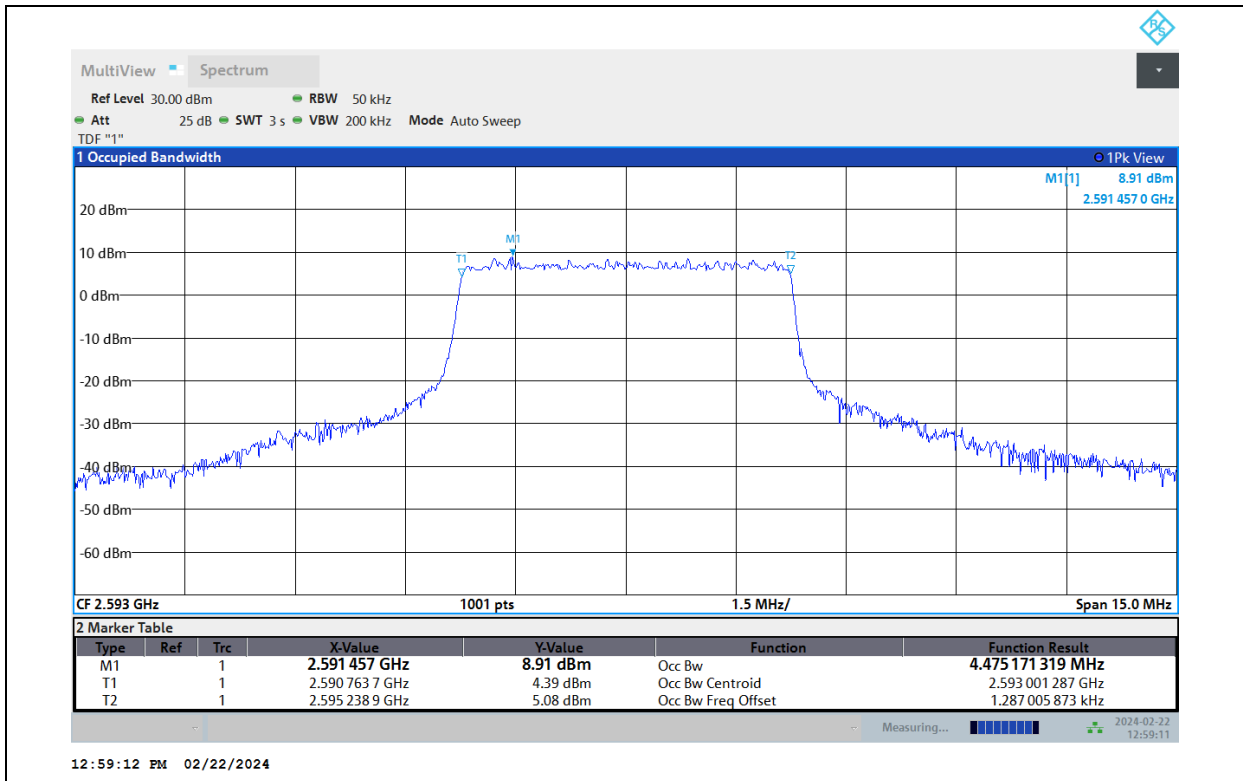

Test Graphs

Occupied Bandwidth

Test Report No.: PSU-QSU2312200110RF04

Band41-5MHz-16QAM-39675-25RB#0

Band41-5MHz-16QAM-40620-25RB#0

Test Report No.: PSU-QSU2312200110RF04

Band41-5MHz-16QAM-41565-25RB#0

Band41-5MHz-64QAM-39675-25RB#0