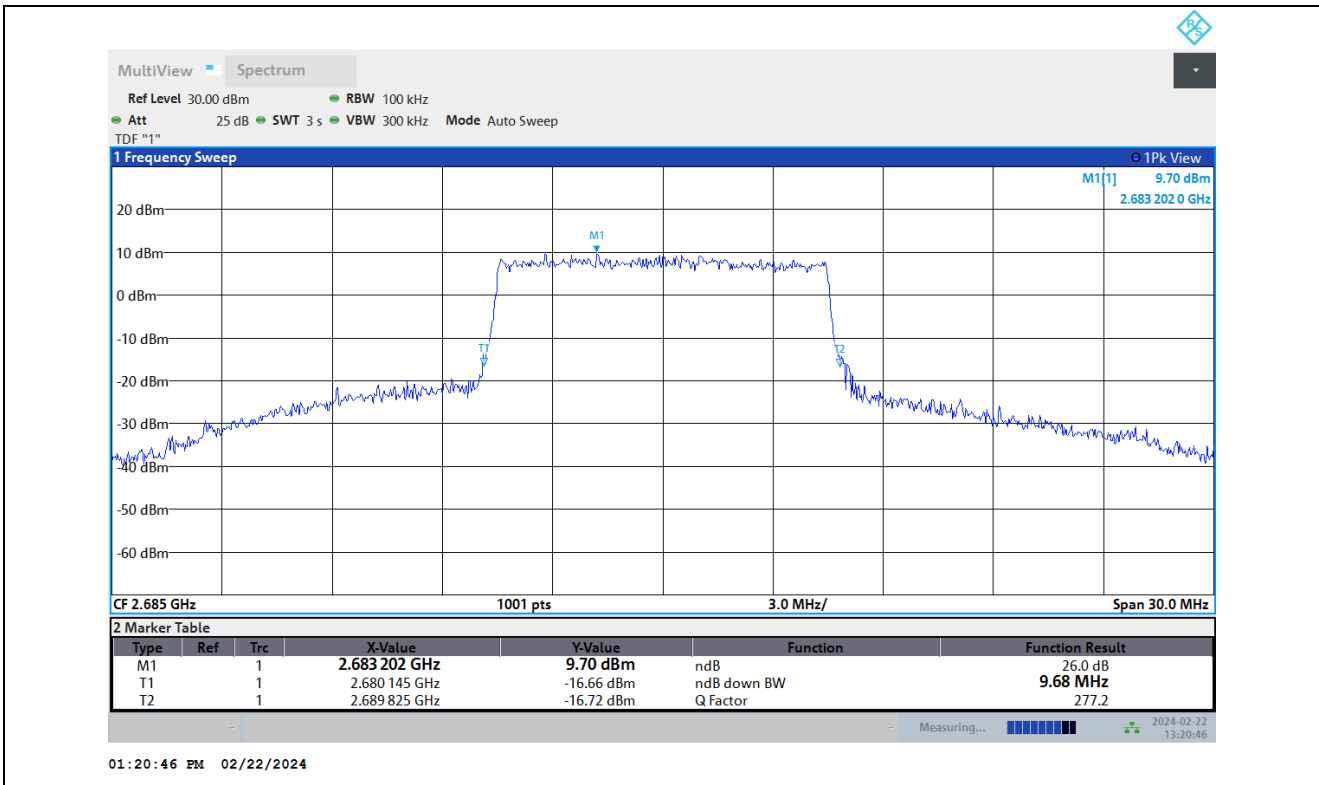

Test Report No.: PSU-QSU2312200110RF04