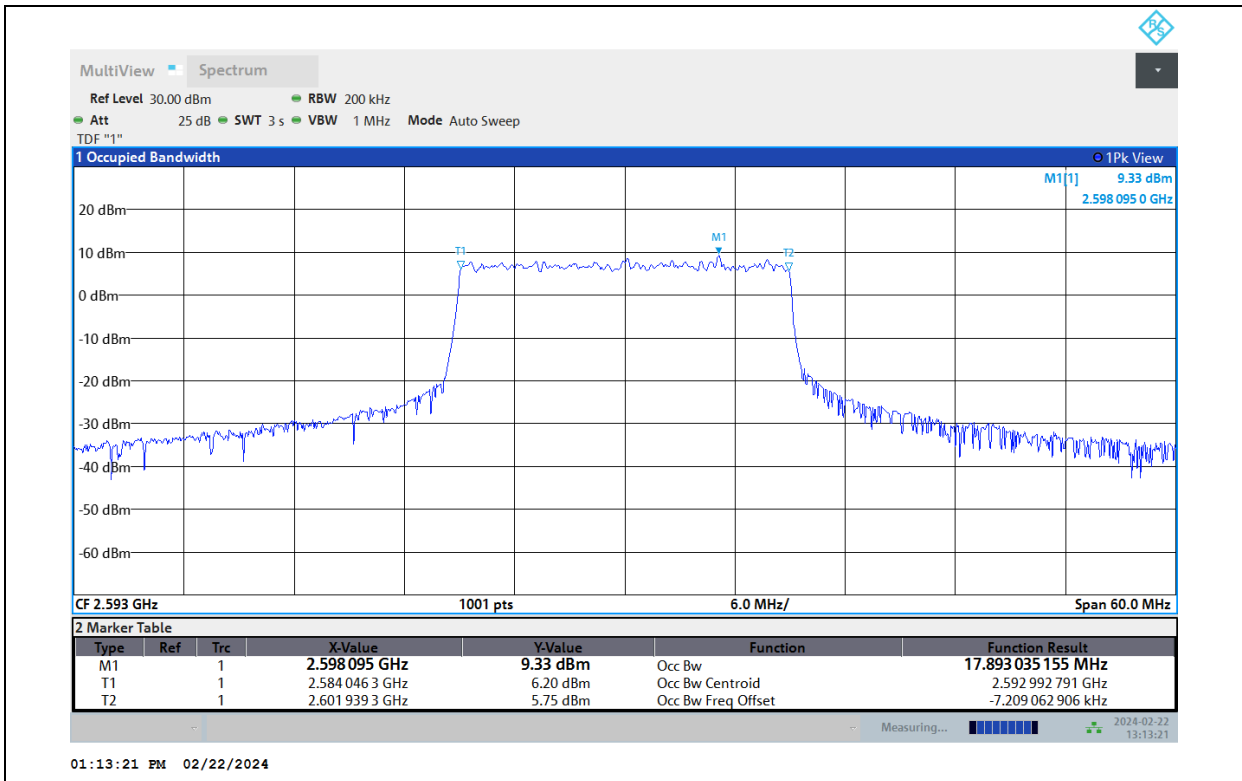

Band41-20MHz-64QAM-41490-100RB#0