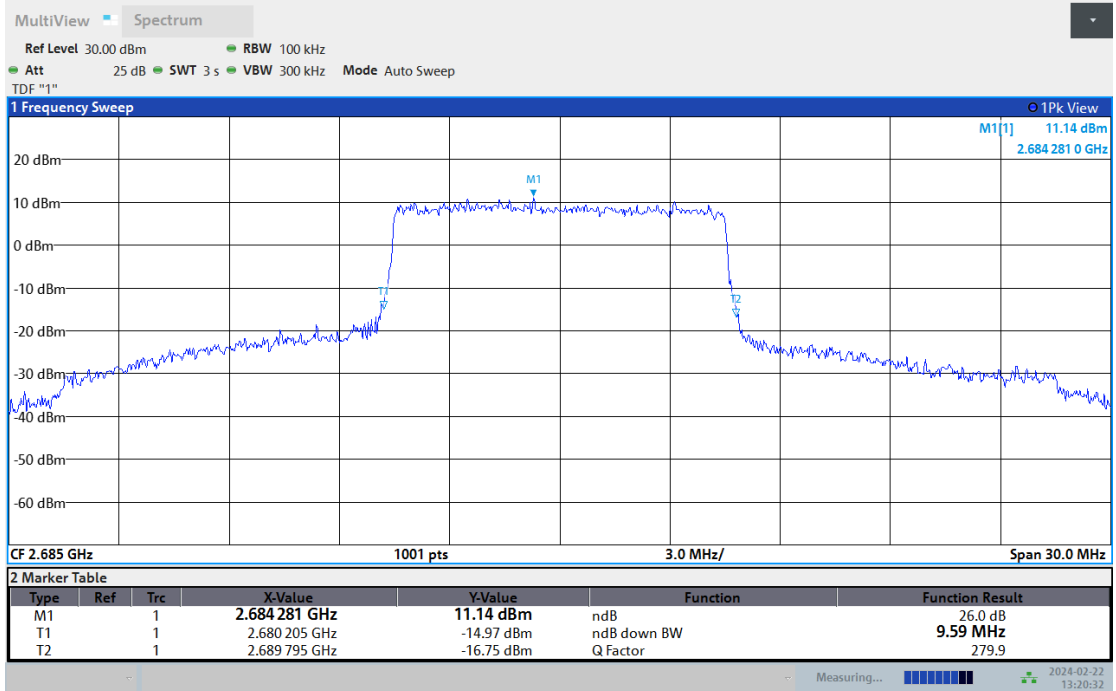

Band41-10MHz-QPSK-40620-50RB#0

Test Report No.: PSU-QSU2312200110RF04

01:19:45 PM 02/22/2024

Band41-10MHz-QPSK-41540-50RB#0

01:20:32 PM 02/22/2024

Band41-10MHz-16QAM-39700-50RB#0

Test Report No.: PSU-QSU2312200110RF04