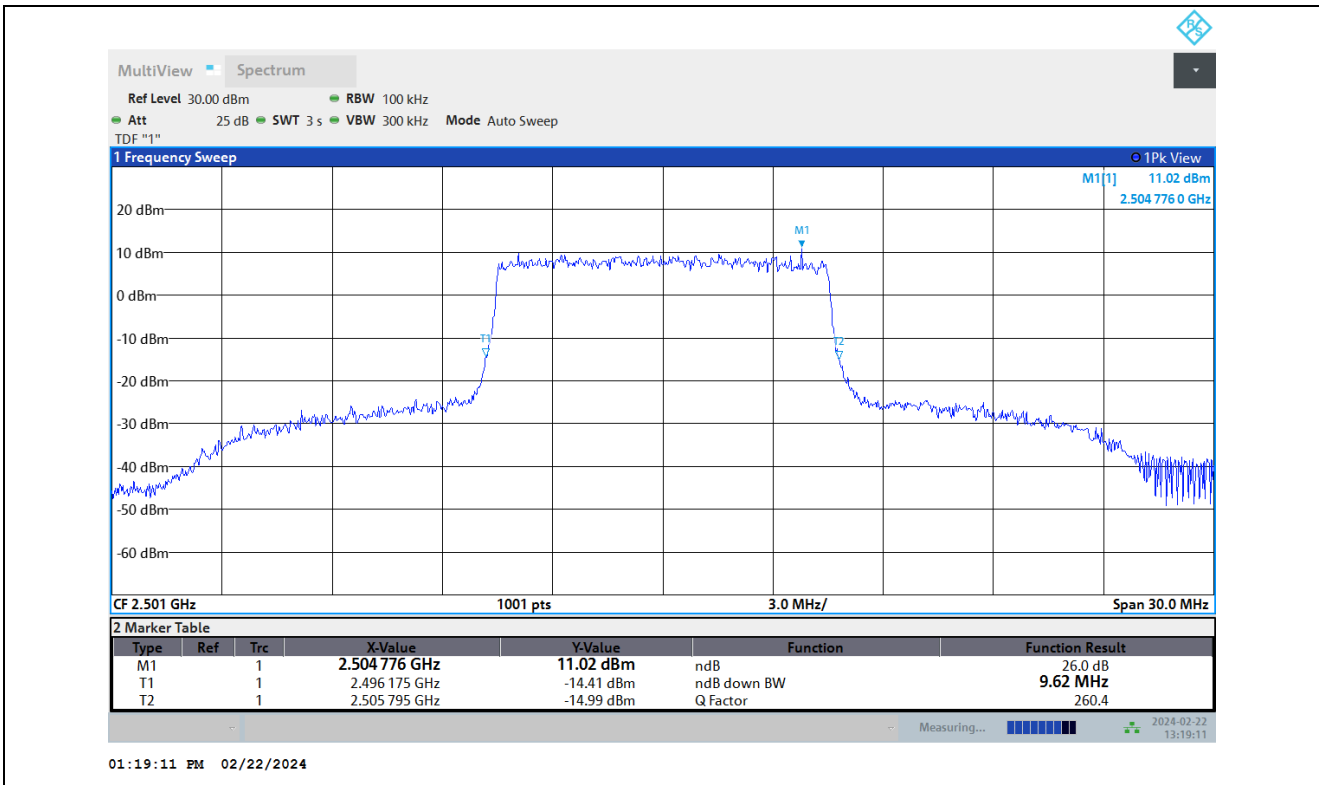

Band41-10MHz-QPSK-40620-50RB#0

Test Report No.: PSU-QSU2312200110RF04

01:19:45 PM 02/22/2024

Band41-10MHz-QPSK-41540-50RB#0

01:20:32 PM 02/22/2024

Band41-10MHz-16QAM-39700-50RB#0

Test Report No.: PSU-QSU2312200110RF04