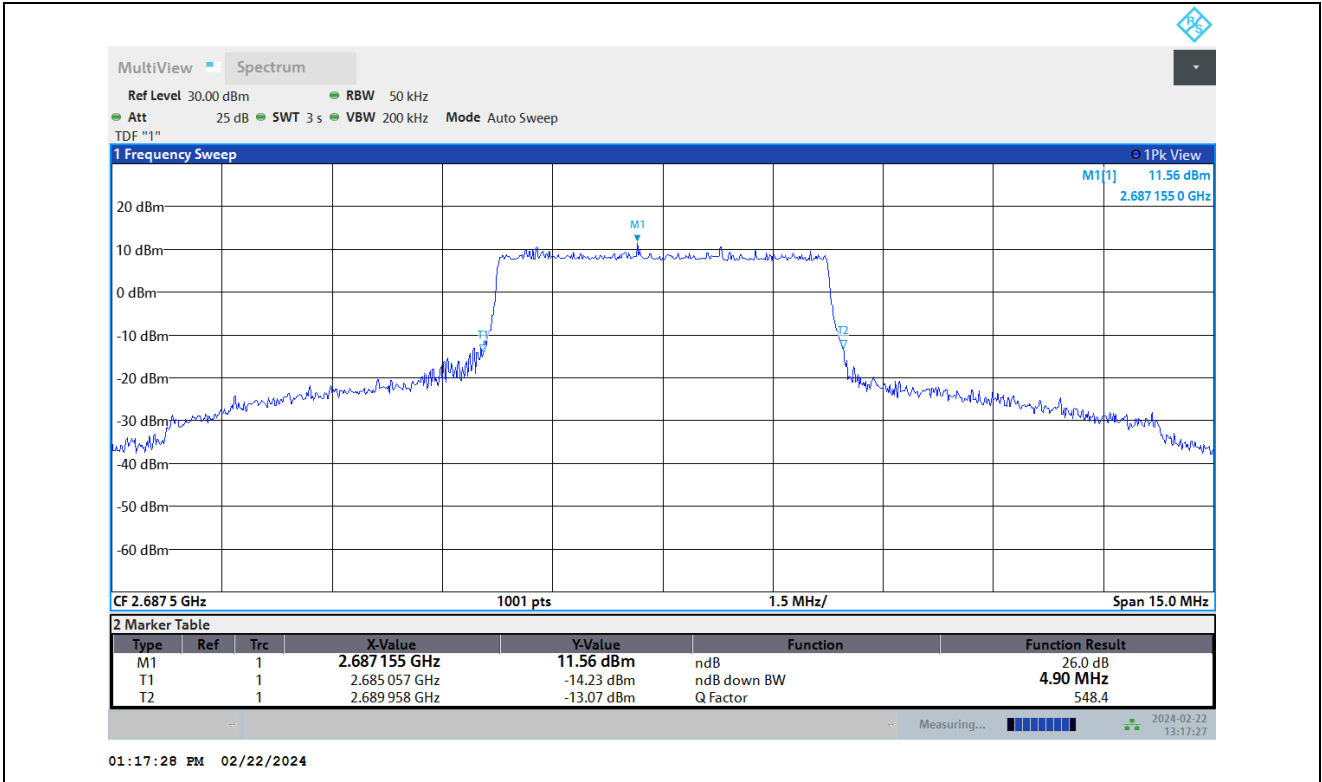

26dB Bandwidth

Test Report No.: PSU-QSU2312200110RF04

Band41-5MHz-16QAM-39675-25RB#0

Band41-5MHz-16QAM-40620-25RB#0

Test Report No.: PSU-QSU2312200110RF04

Band41-5MHz-16QAM-41565-25RB#0

Band41-5MHz-64QAM-39675-25RB#0