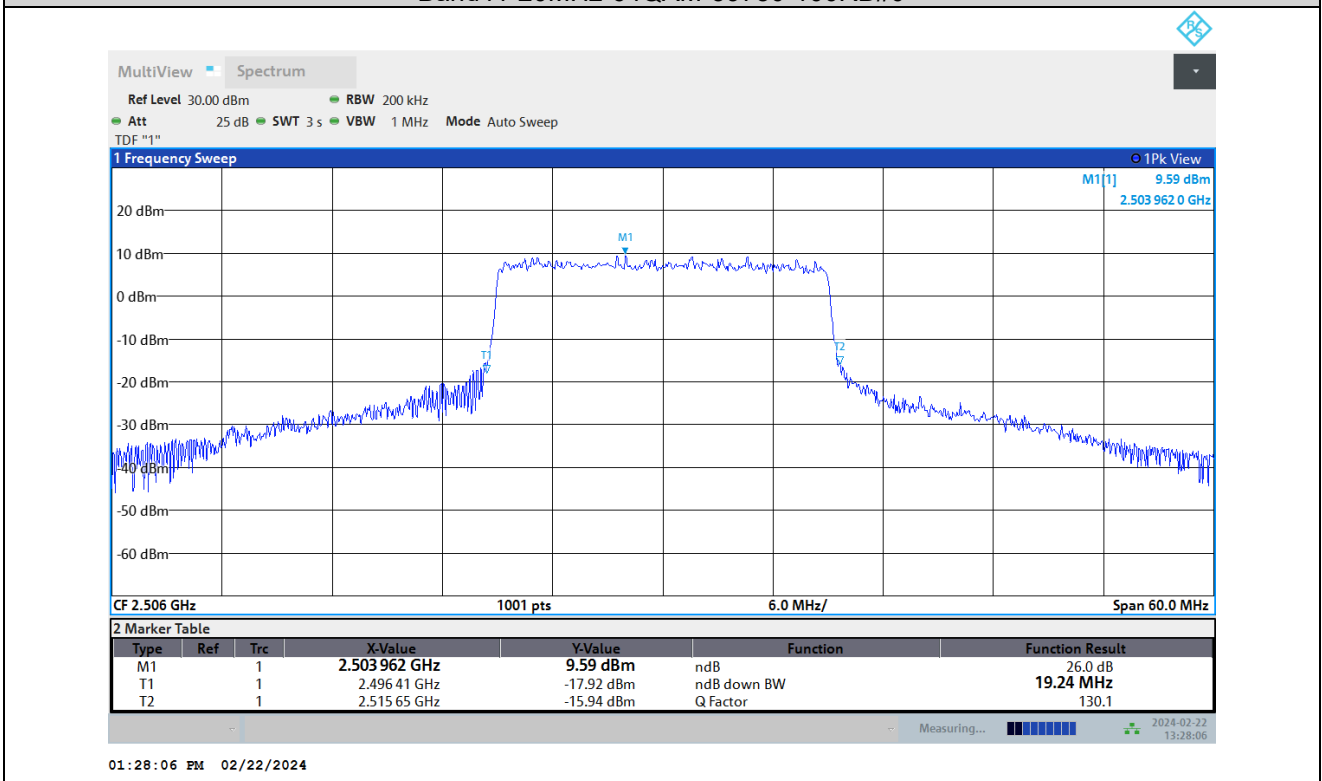

Band41-20MHz-16QAM-39750-100RB#0

Test Report No.: PSU-QSU2312200110RF04

Band41-20MHz-16QAM-40620-100RB#0

Band41-20MHz-16QAM-41490-100RB#0

Test Report No.: PSU-QSU2312200110RF04

Band41-20MHz-64QAM-39750-100RB#0