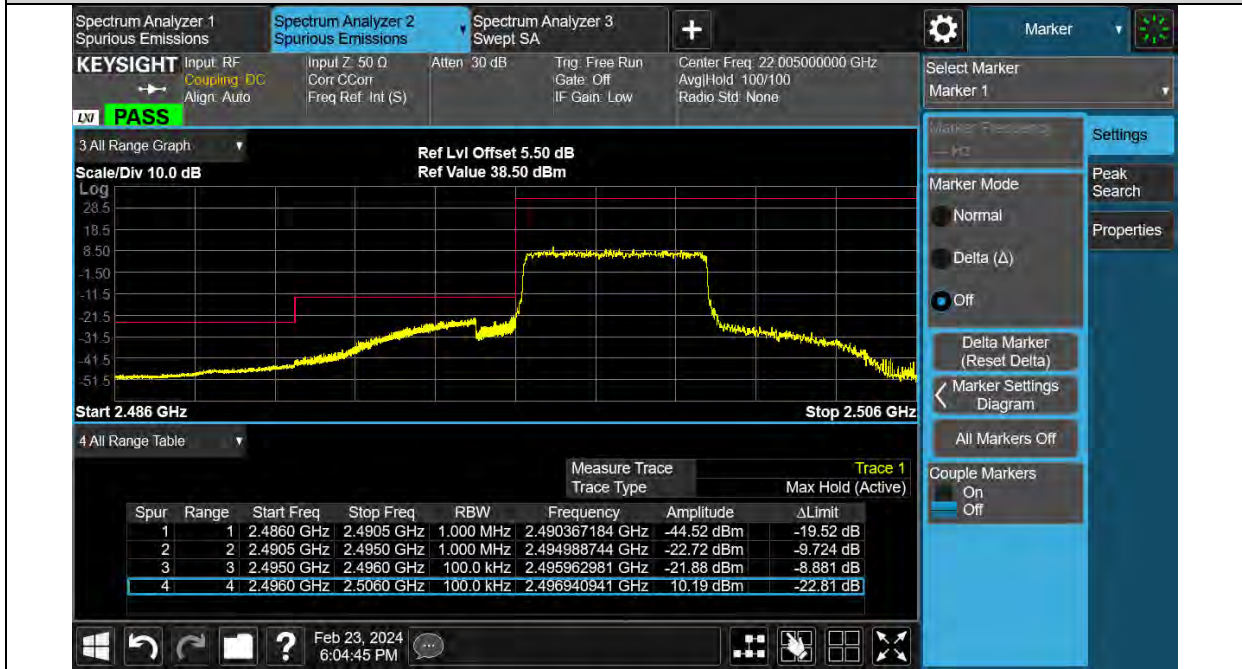

BUREAU VERITAS

Test Report No.: PSU-QSU2312200110RF04

BUREAU VERITAS

Test Report No.: PSU-QSU2312200110RF04

Band41-5MHz-16QAM-39675-25RB#0

Band41-5MHz-16QAM-41565-1RB#24

BUREAU VERITAS

Test Report No.: PSU-QSU2312200110RF04