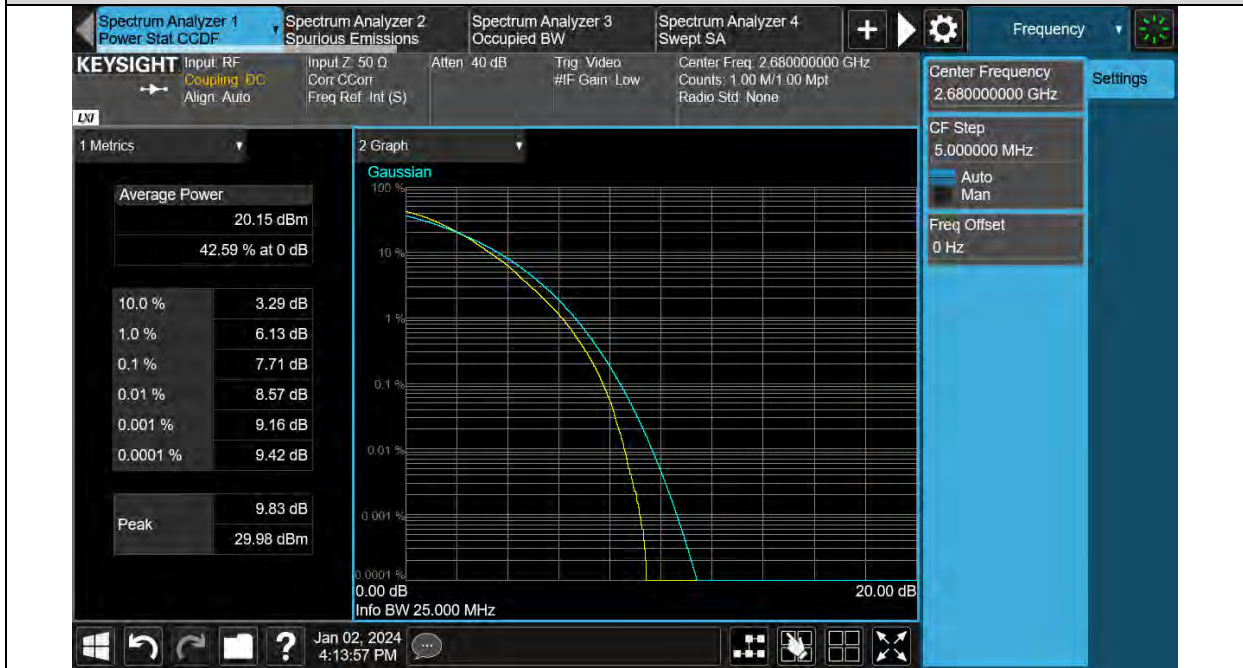

Band41-20MHz-64QAM-39750-100RB#0

Band41-20MHz-64QAM-40620-1RB#0

Test Report No.: PSU-QSU2312200110RF04

Test Report No.: PSU-QSU2312200110RF04

Band41-20MHz-64QAM-41490-100RB#0

26DB BANDWIDTH AND OCCUPIED BANDWIDTH