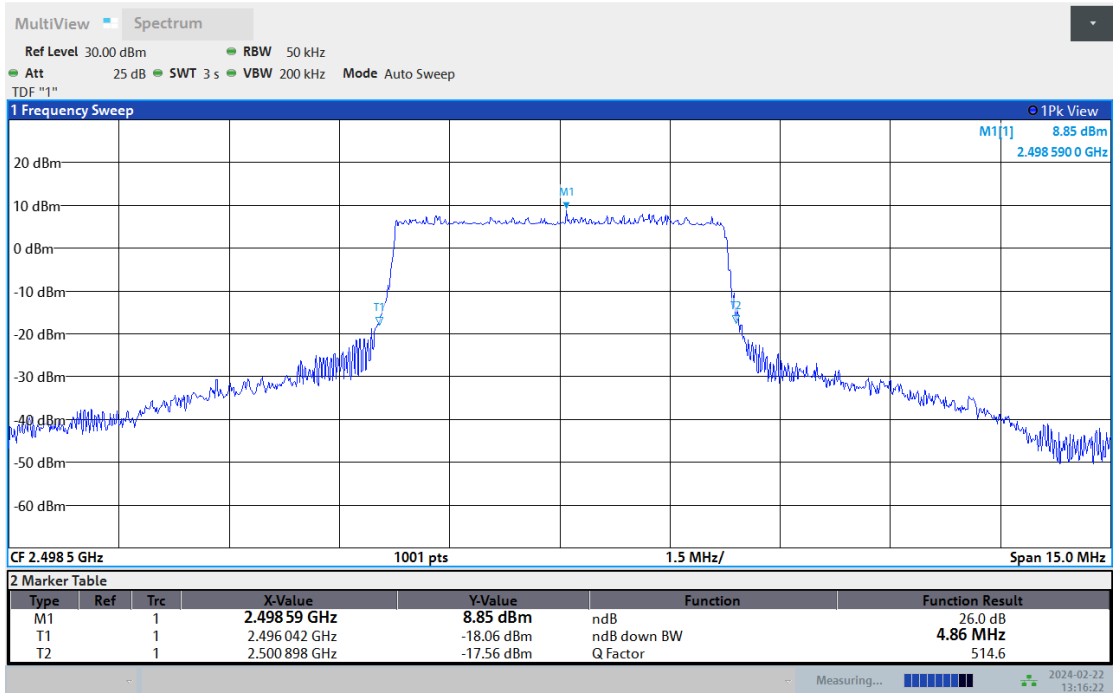

Test Report No.: PSU-QSU2312200110RF04

01:16:22 PM 02/22/2024