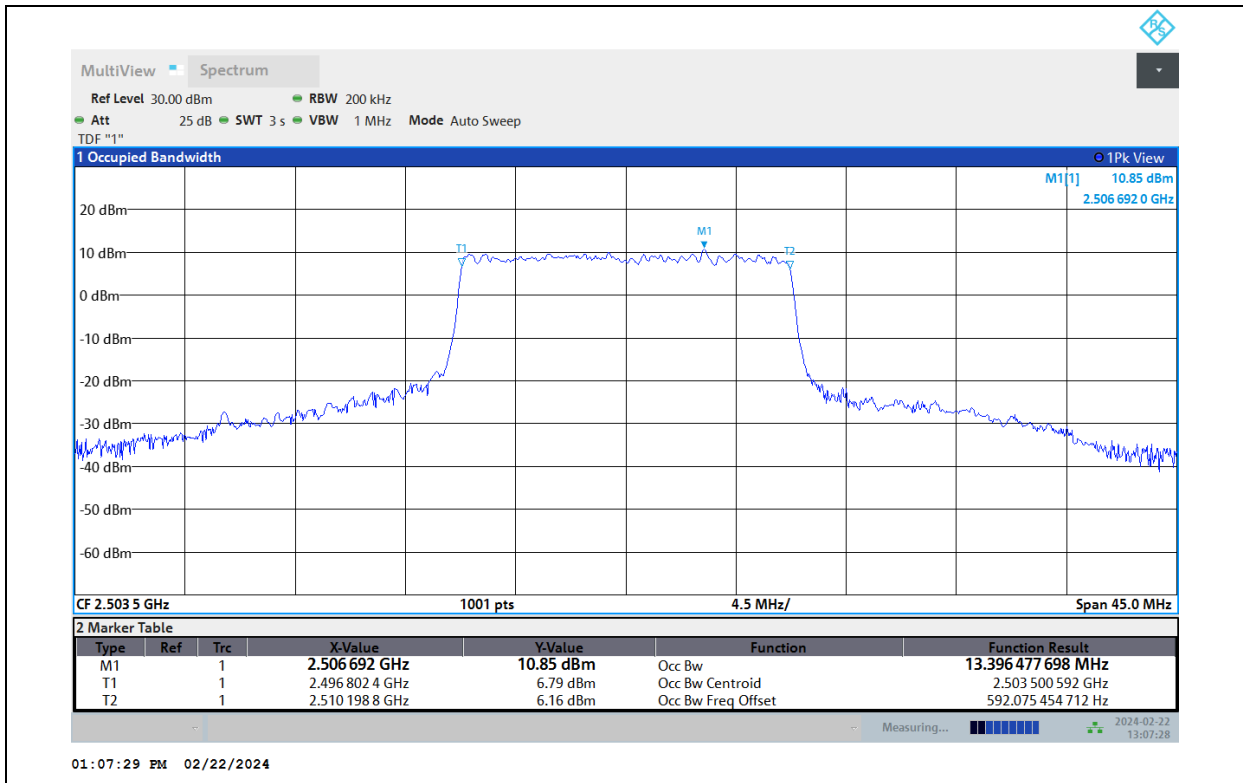

Band41-15MHz-16QAM-40620-75RB#0

Test Report No.: PSU-QSU2312200110RF04

Band41-15MHz-16QAM-41515-75RB#0

Band41-15MHz-64QAM-39725-75RB#0

Test Report No.: PSU-QSU2312200110RF04

Band41-15MHz-64QAM-40620-75RB#0