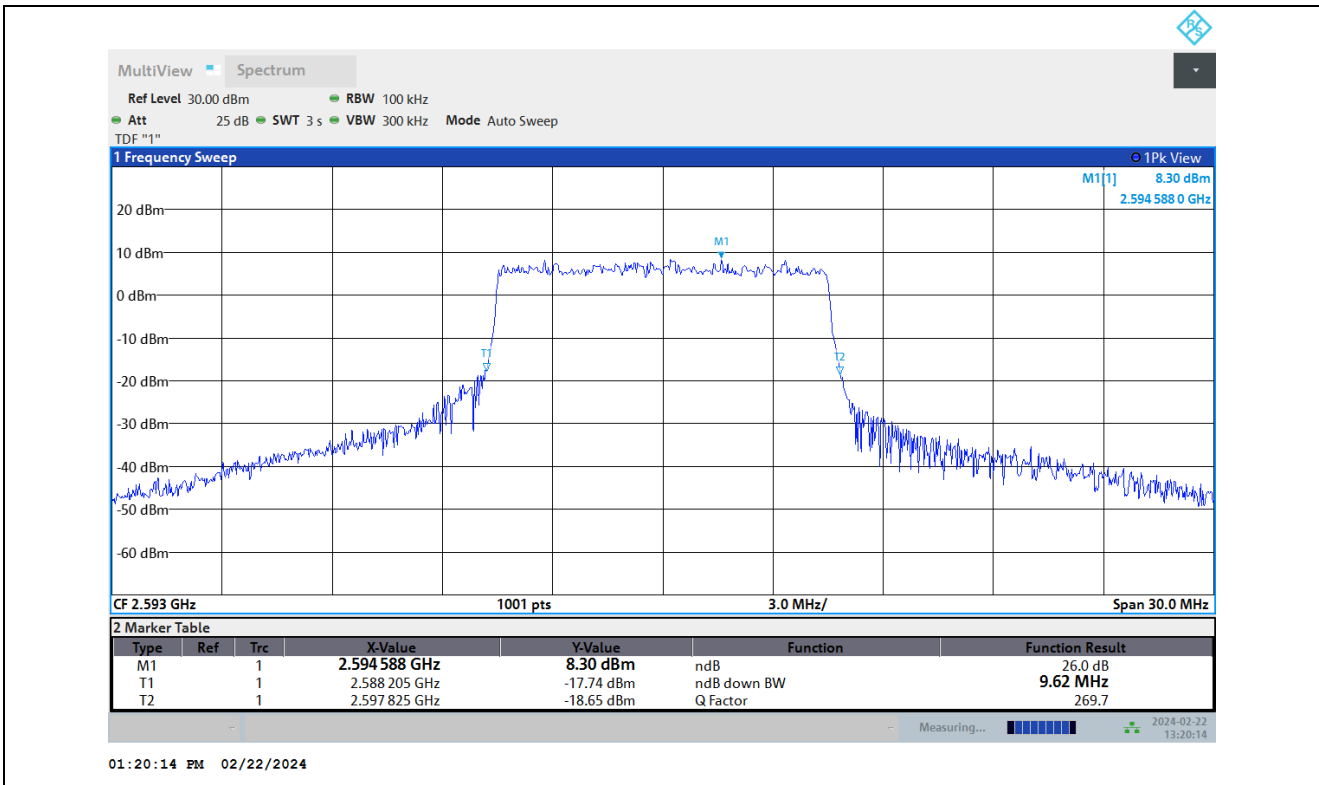

Band41-10MHz-16QAM-40620-50RB#0

Band41-10MHz-16QAM-41540-50RB#0

Test Report No.: PSU-QSU2312200110RF04

Band41-10MHz-64QAM-39700-50RB#0

Band41-10MHz-64QAM-40620-50RB#0

Test Report No.: PSU-QSU2312200110RF04