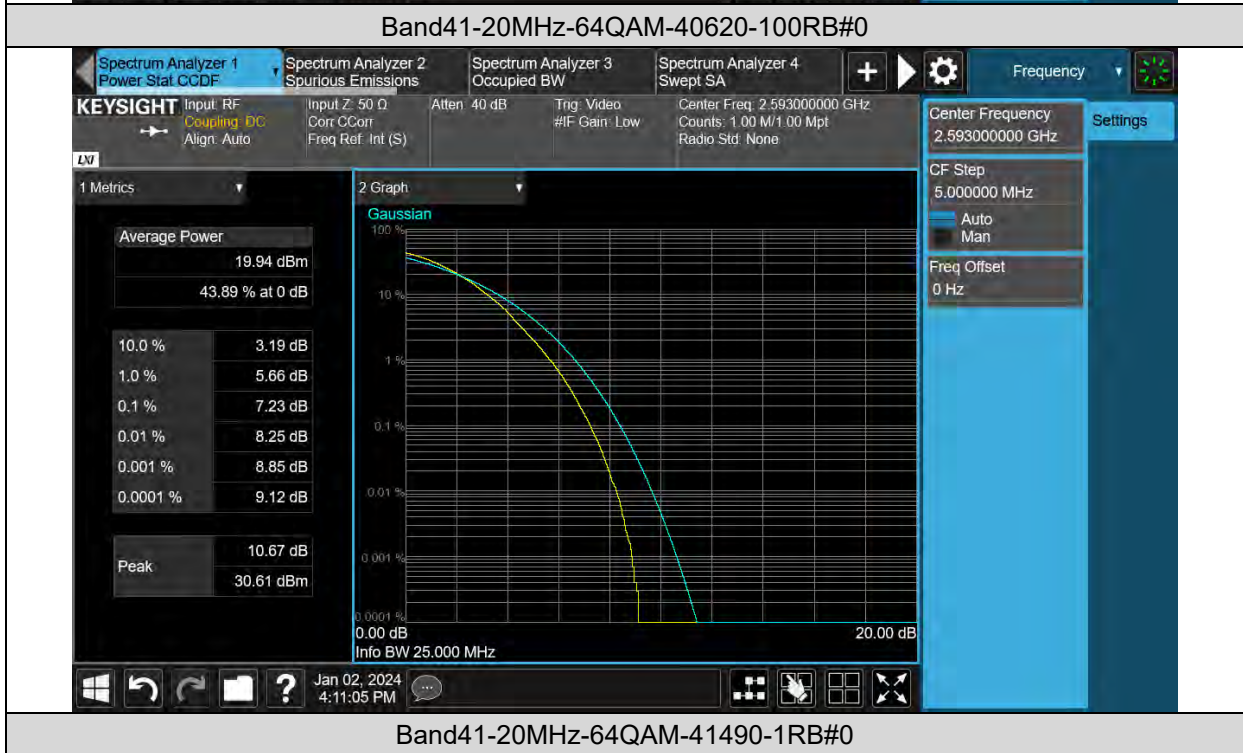

Test Report No.: PSU-QSU2312200110RF04