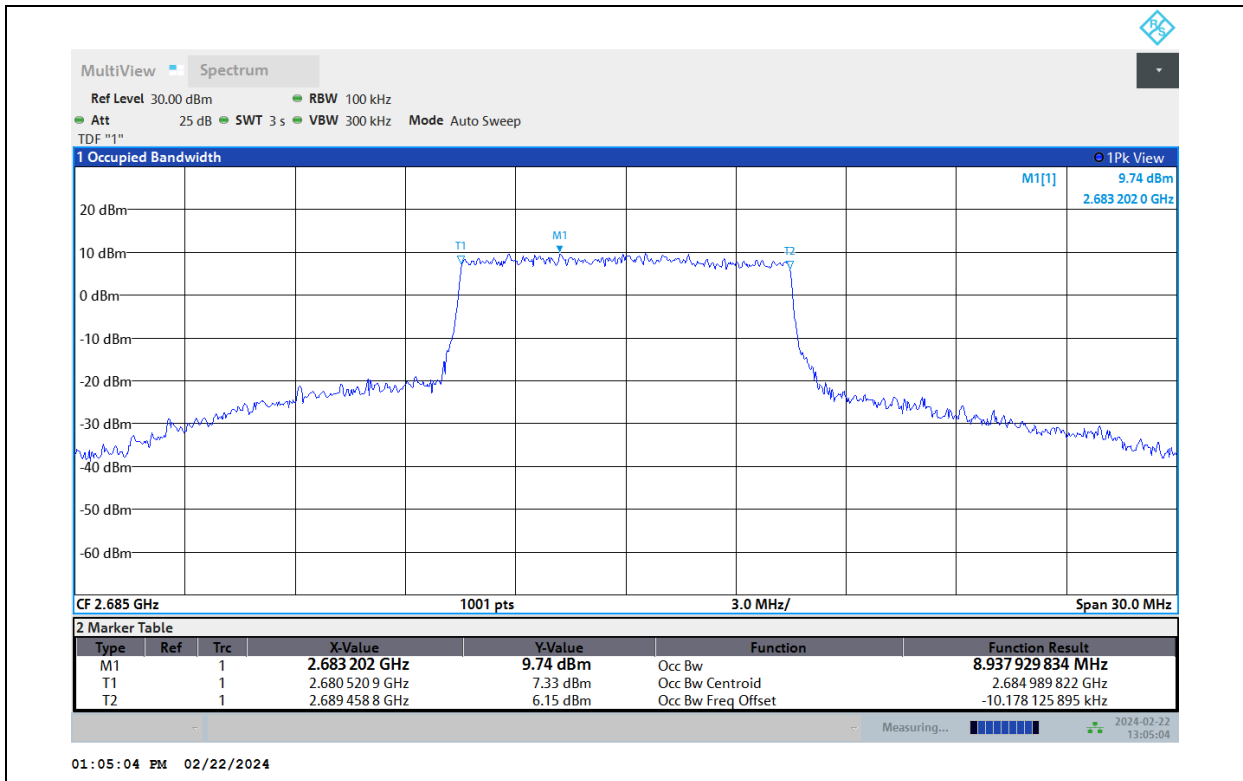

Band41-10MHz-QPSK-41540-50RB#0

Band41-10MHz-16QAM-39700-50RB#0

Band41-10MHz-16QAM-40620-50RB#0

Band41-10MHz-16QAM-41540-50RB#0

Band41-10MHz-64QAM-39700-50RB#0

Band41-10MHz-64QAM-40620-50RB#0

Test Report No.: PSU-QSU2312200110RF04