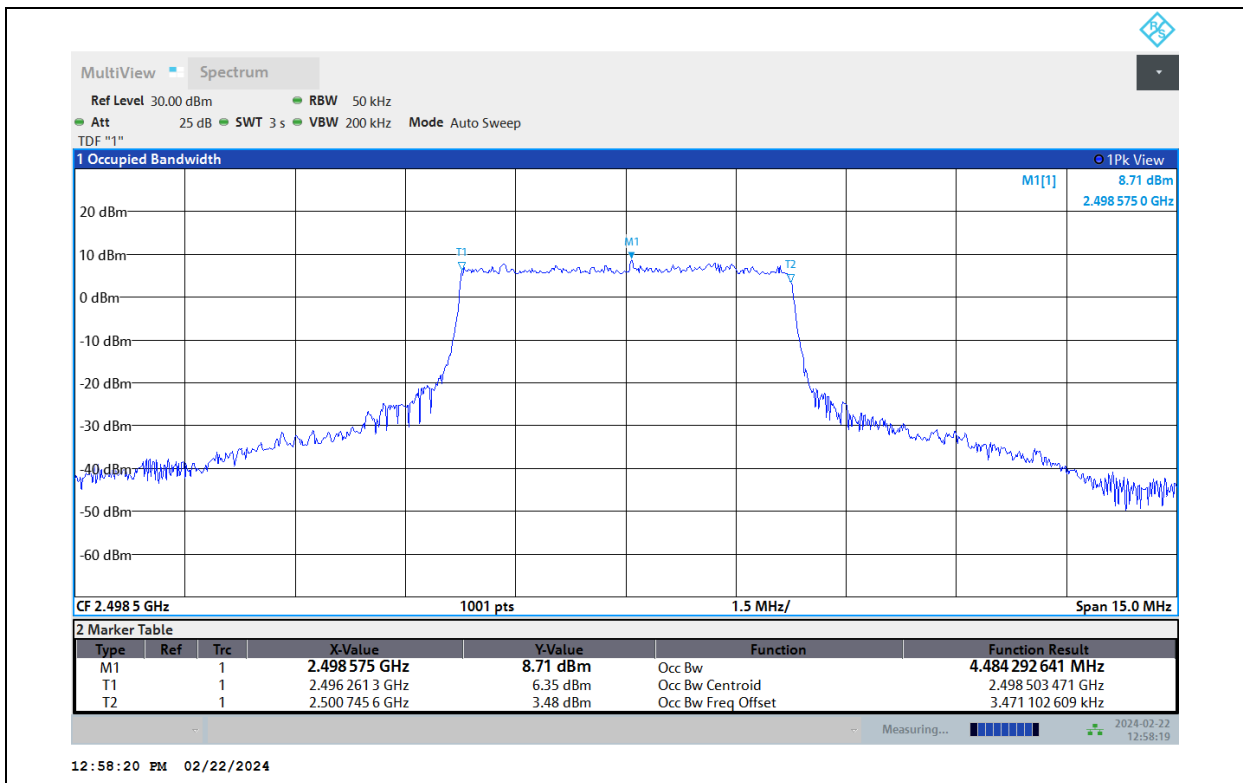

Test Report No.: PSU-QSU2312200110RF04