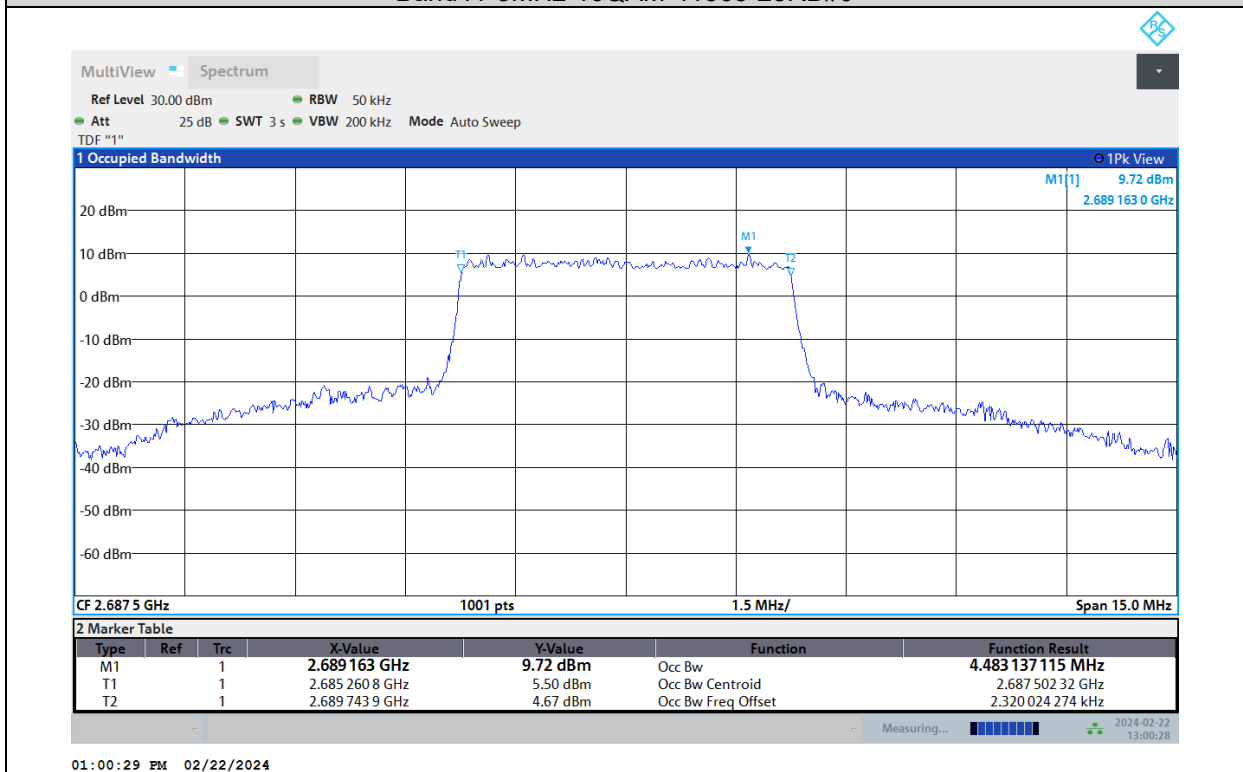

Test Graphs

Occupied Bandwidth

Test Report No.: PSU-QSU2312200110RF04

Band41-5MHz-16QAM-39675-25RB#0

Band41-5MHz-16QAM-40620-25RB#0

Test Report No.: PSU-QSU2312200110RF04

Band41-5MHz-16QAM-41565-25RB#0

Band41-5MHz-64QAM-39675-25RB#0