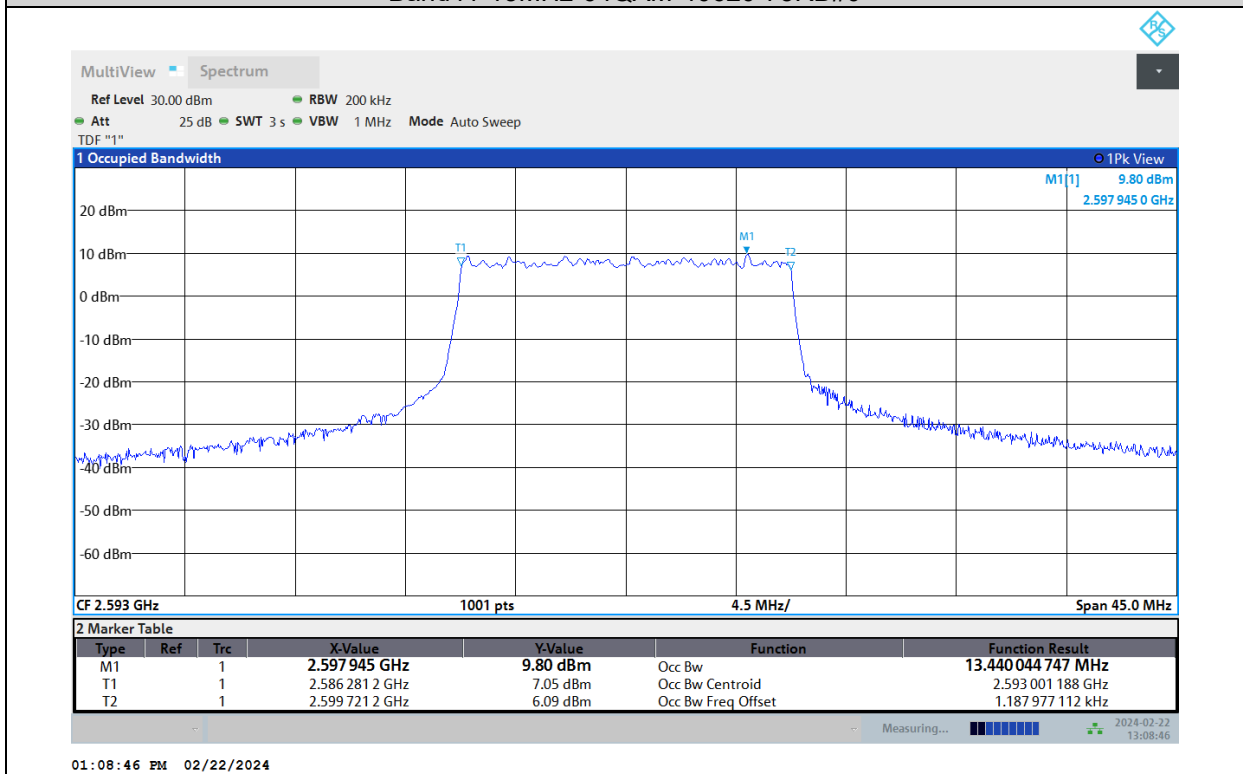

Band41-15MHz-16QAM-40620-75RB#0

Test Report No.: PSU-QSU2312200110RF04

Band41-15MHz-16QAM-41515-75RB#0

Band41-15MHz-64QAM-39725-75RB#0

Test Report No.: PSU-QSU2312200110RF04

Band41-15MHz-64QAM-40620-75RB#0