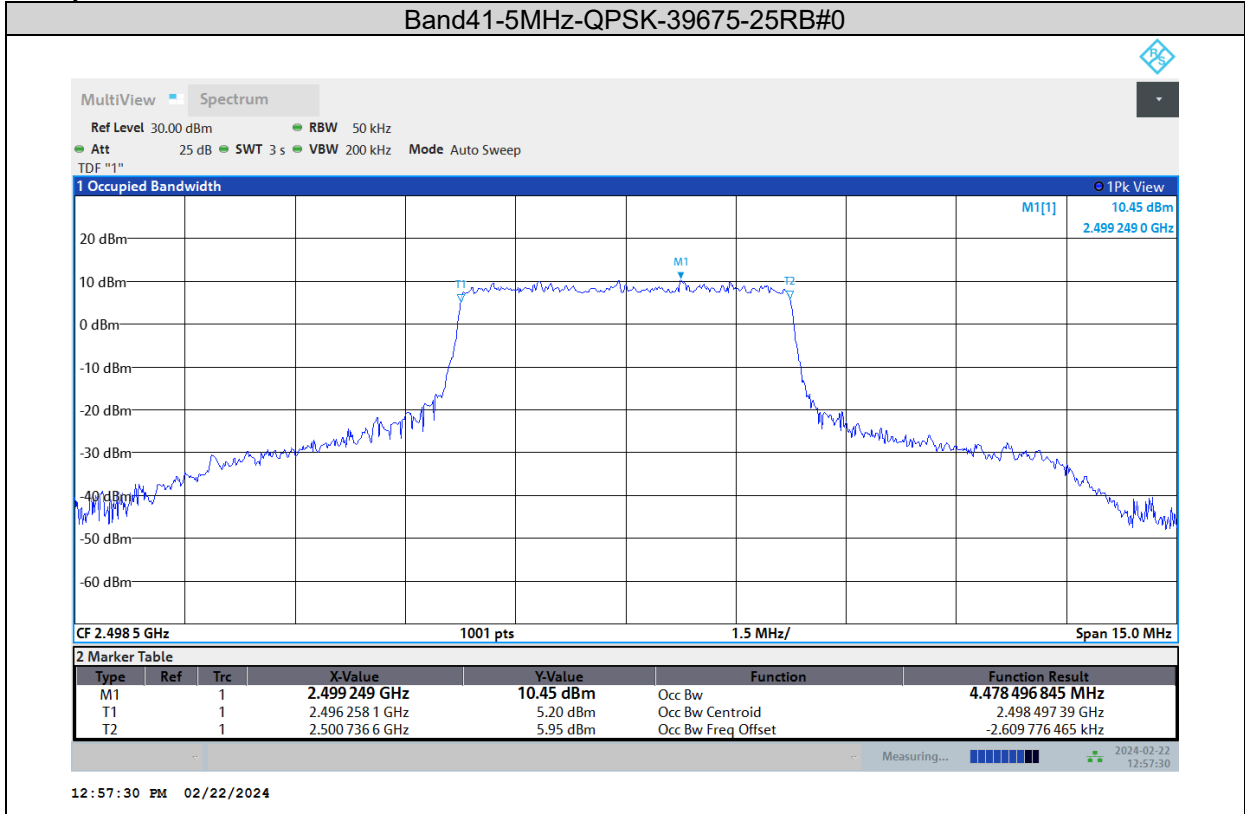

Test Graphs

Occupied Bandwidth