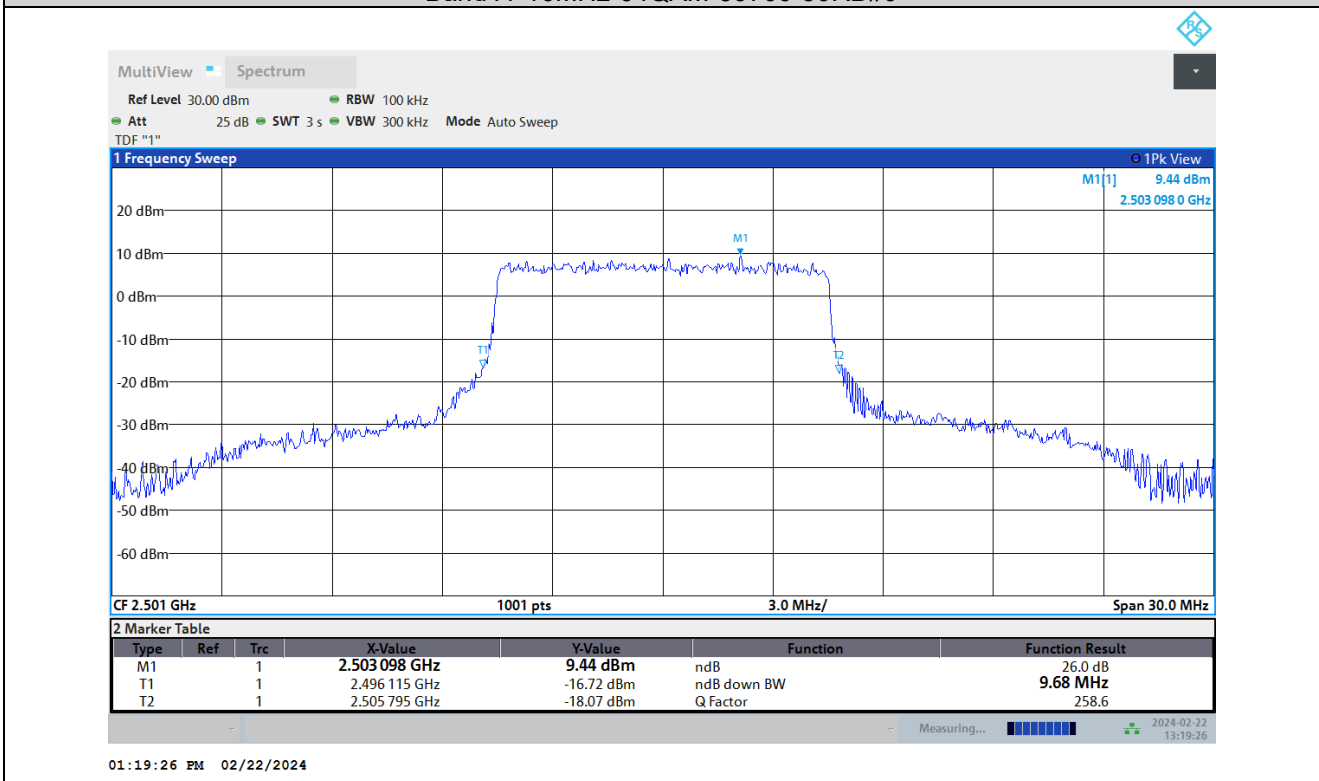

Band41-10MHz-16QAM-40620-50RB#0

Band41-10MHz-16QAM-41540-50RB#0

Test Report No.: PSU-QSU2312200110RF04

Band41-10MHz-64QAM-39700-50RB#0

Band41-10MHz-64QAM-40620-50RB#0

Test Report No.: PSU-QSU2312200110RF04