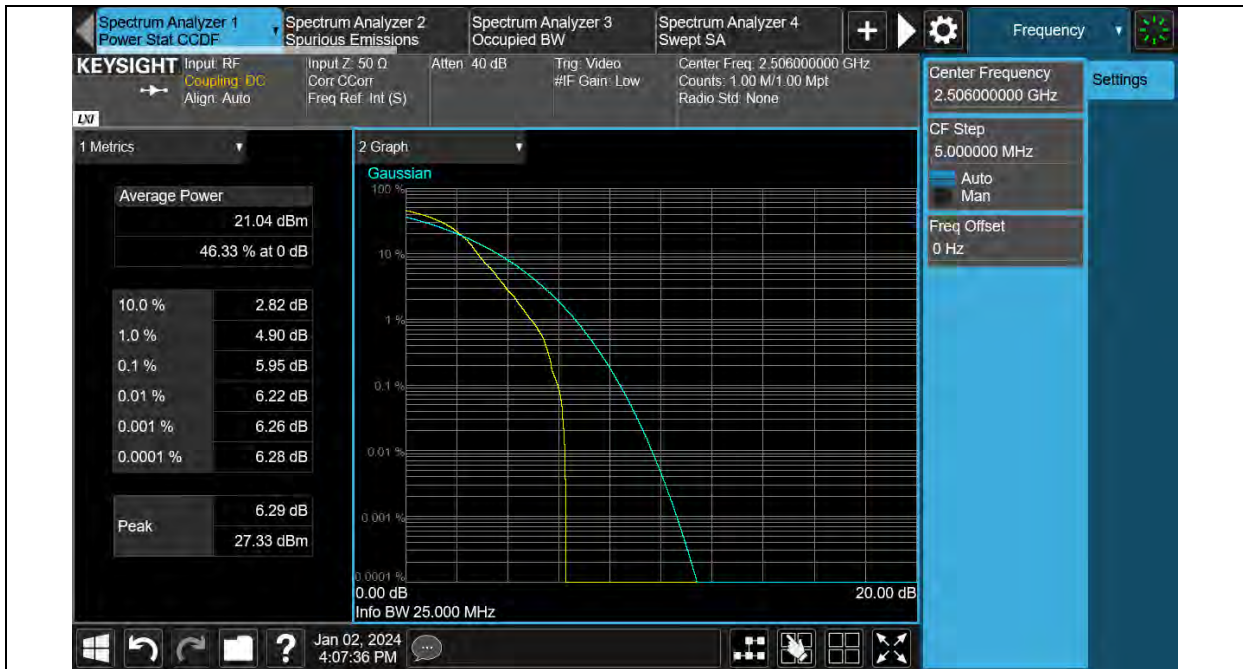

Test Report No.: PSU-QSU2312200110RF04

Band41-20MHz-64QAM-39750-100RB#0