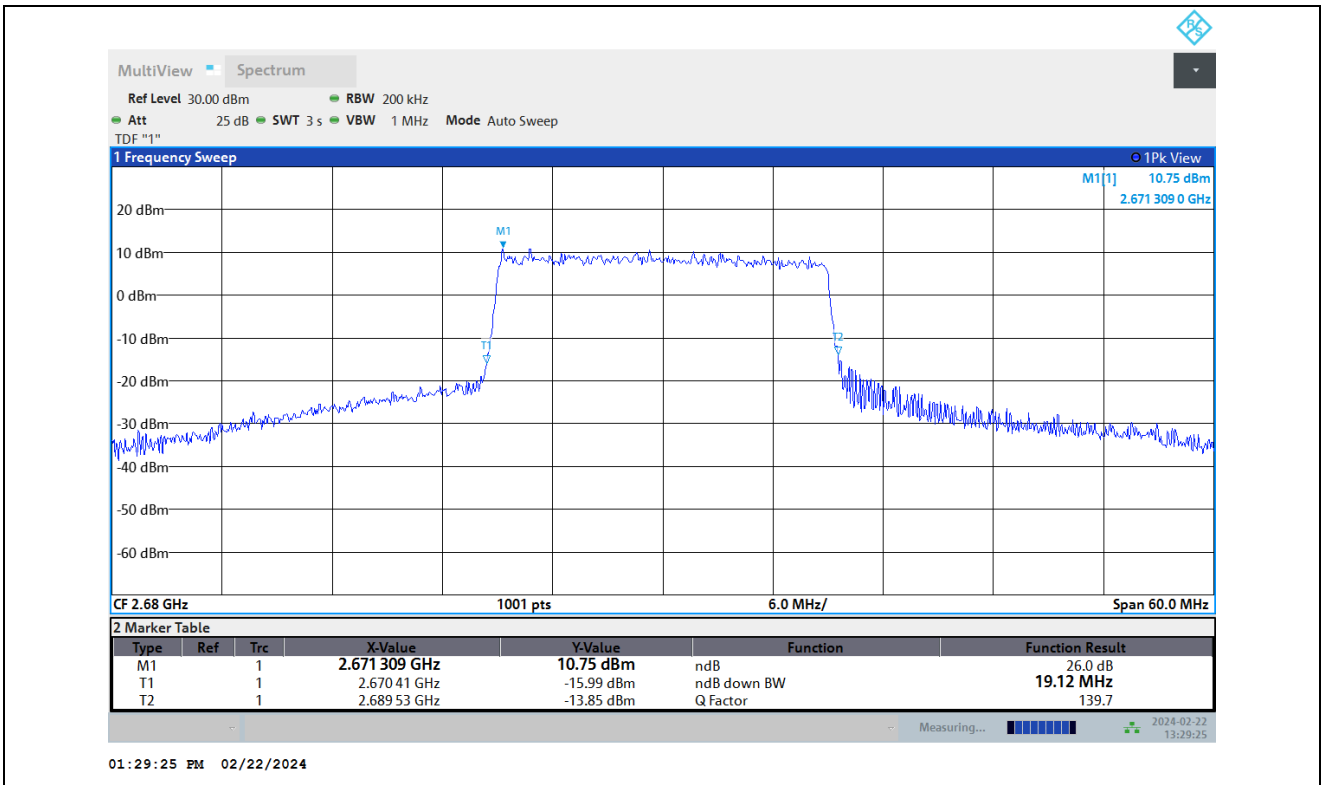

Band41-20MHz-16QAM-39750-100RB#0

Test Report No.: PSU-QSU2312200110RF04

Band41-20MHz-16QAM-40620-100RB#0

Band41-20MHz-16QAM-41490-100RB#0

Test Report No.: PSU-QSU2312200110RF04

Band41-20MHz-64QAM-39750-100RB#0