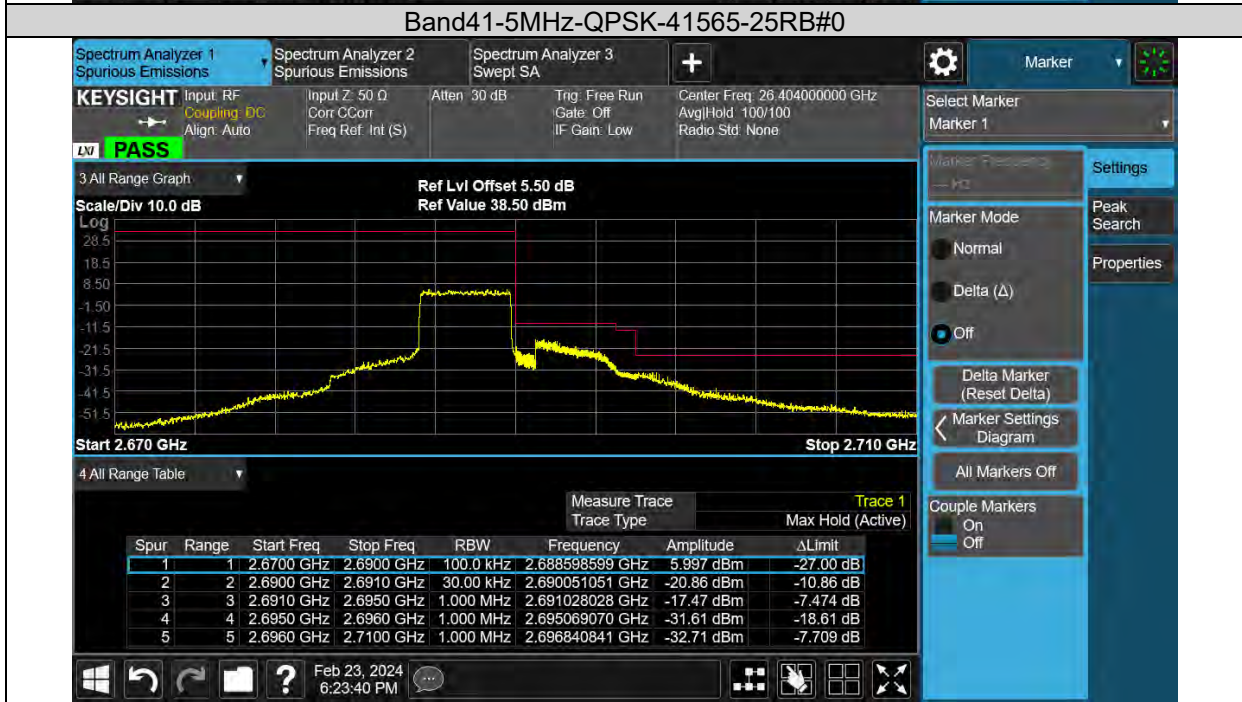

BUREAU VERITAS

Test Report No.: PSU-QSU2312200110RF04