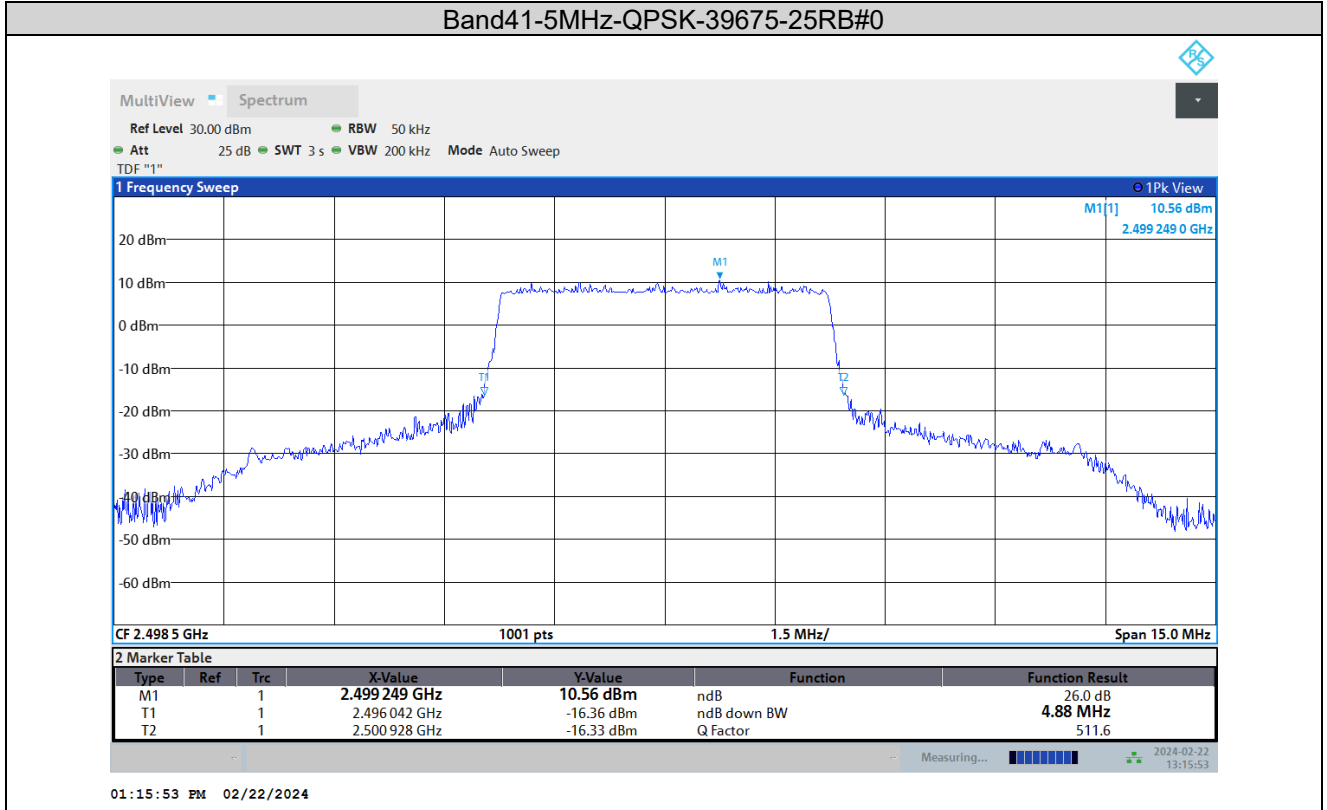

Test Report No.: PSU-QSU2312200110RF04

26dB Bandwidth