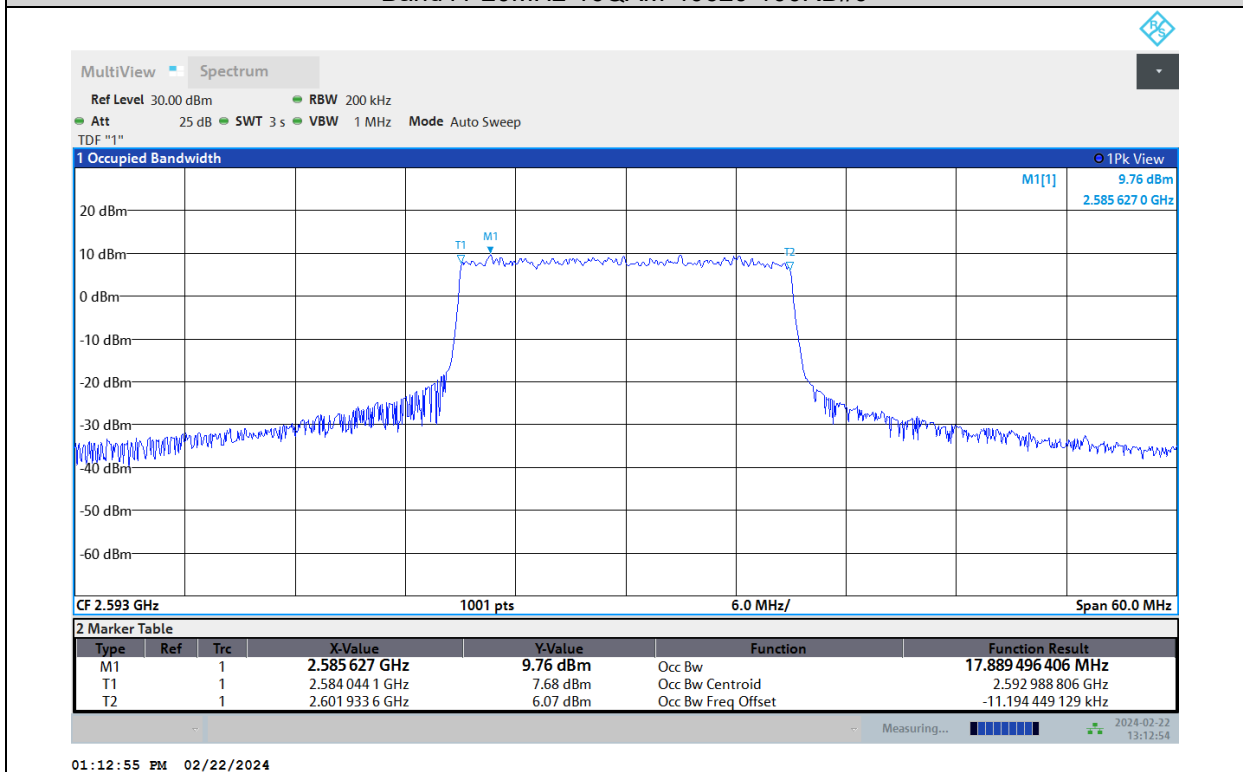

Band41-20MHz-16QAM-40620-100RB#0

Band41-20MHz-16QAM-41490-100RB#0