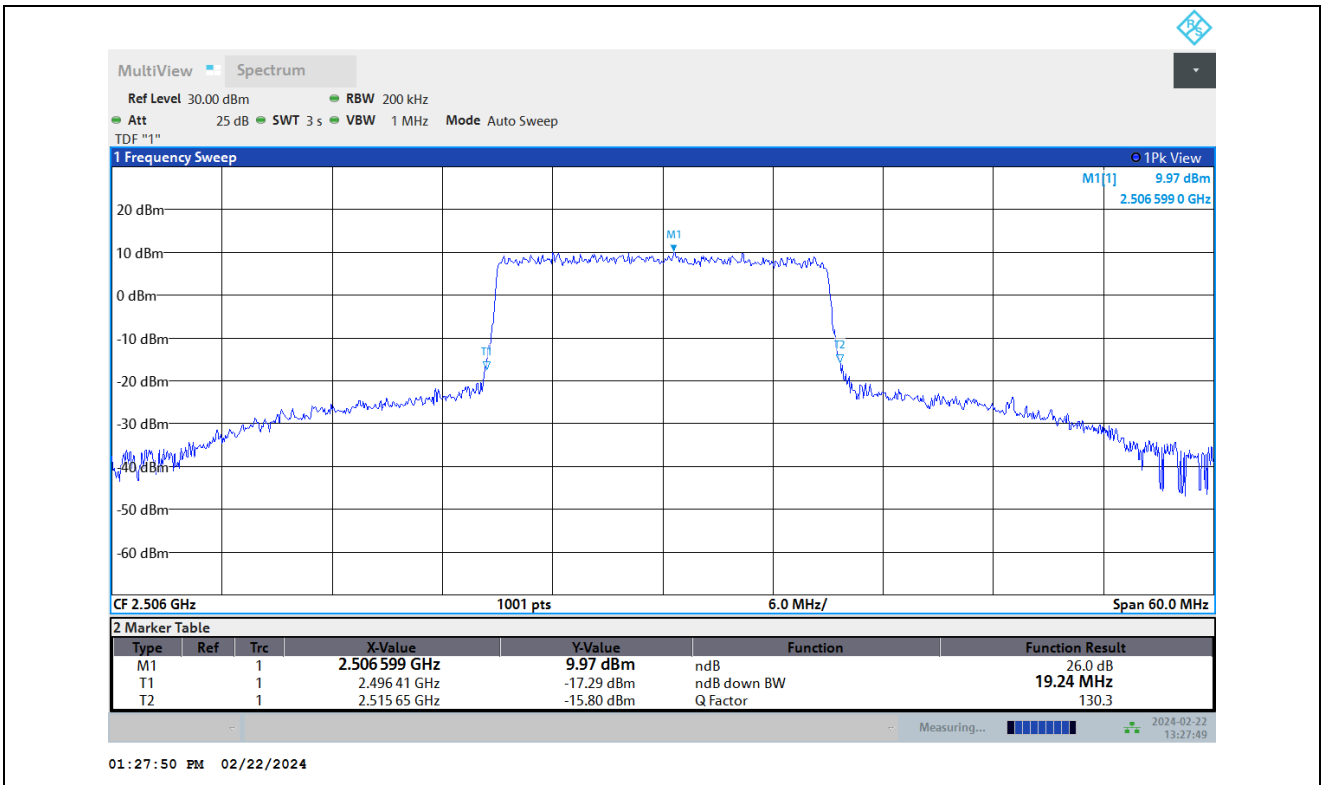

Test Report No.: PSU-QSU2312200110RF04