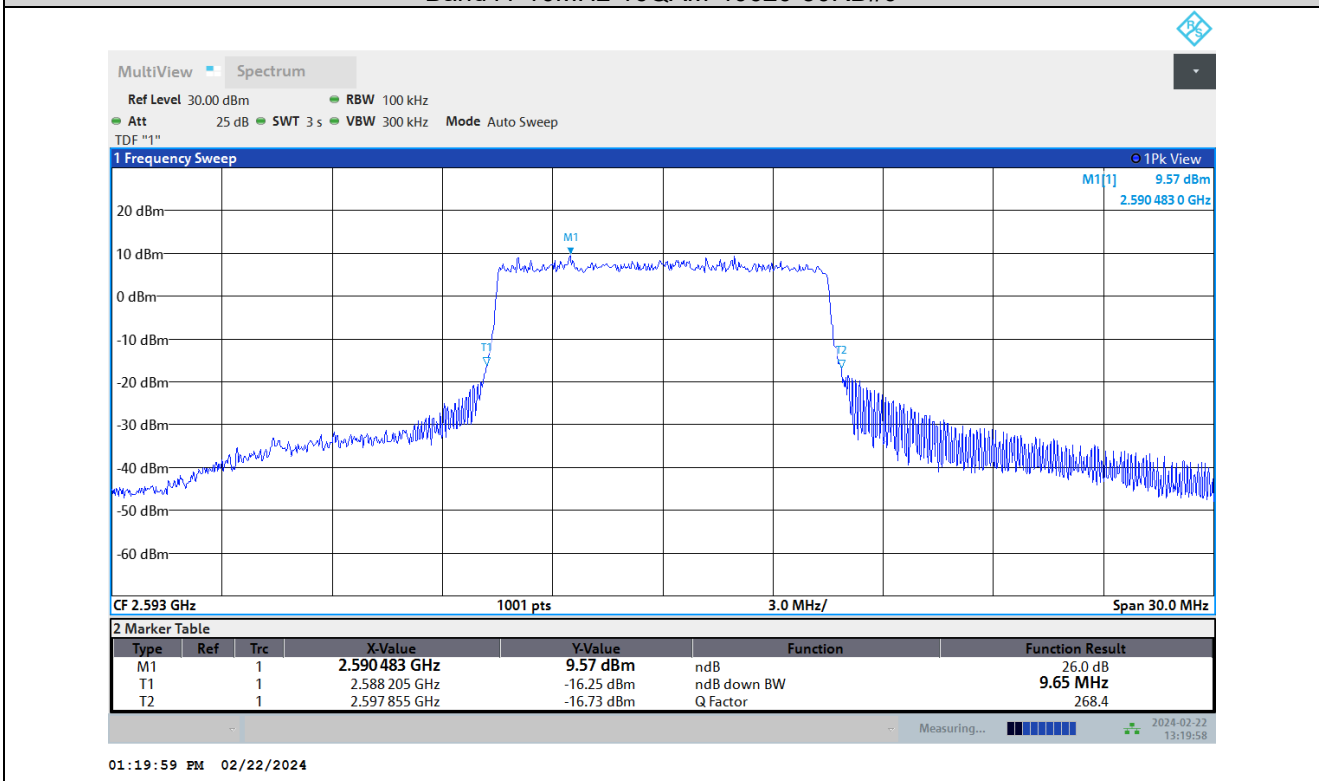

Band41-10MHz-16QAM-40620-50RB#0

Band41-10MHz-16QAM-41540-50RB#0