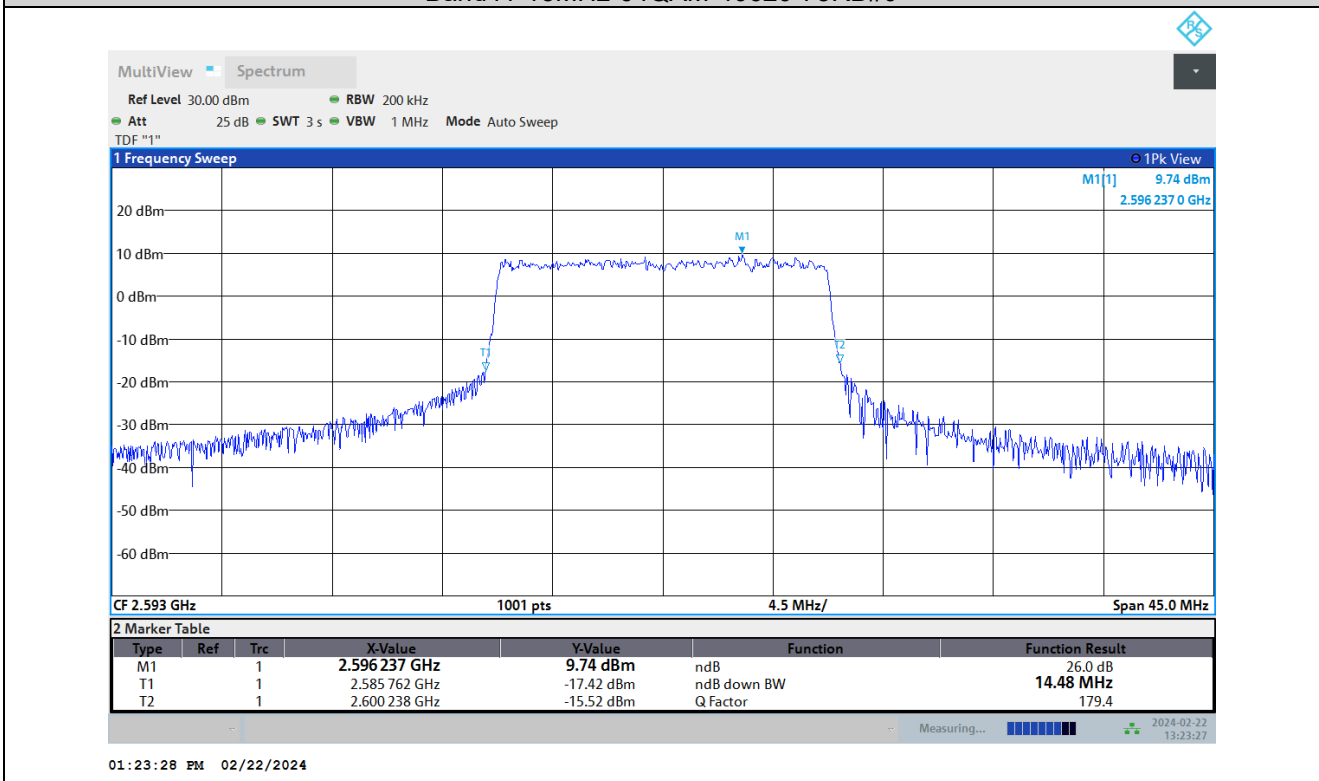

Band41-15MHz-16QAM-40620-75RB#0

Test Report No.: PSU-QSU2312200110RF04

Band41-15MHz-16QAM-41515-75RB#0

Band41-15MHz-64QAM-39725-75RB#0

Test Report No.: PSU-QSU2312200110RF04

Band41-15MHz-64QAM-40620-75RB#0