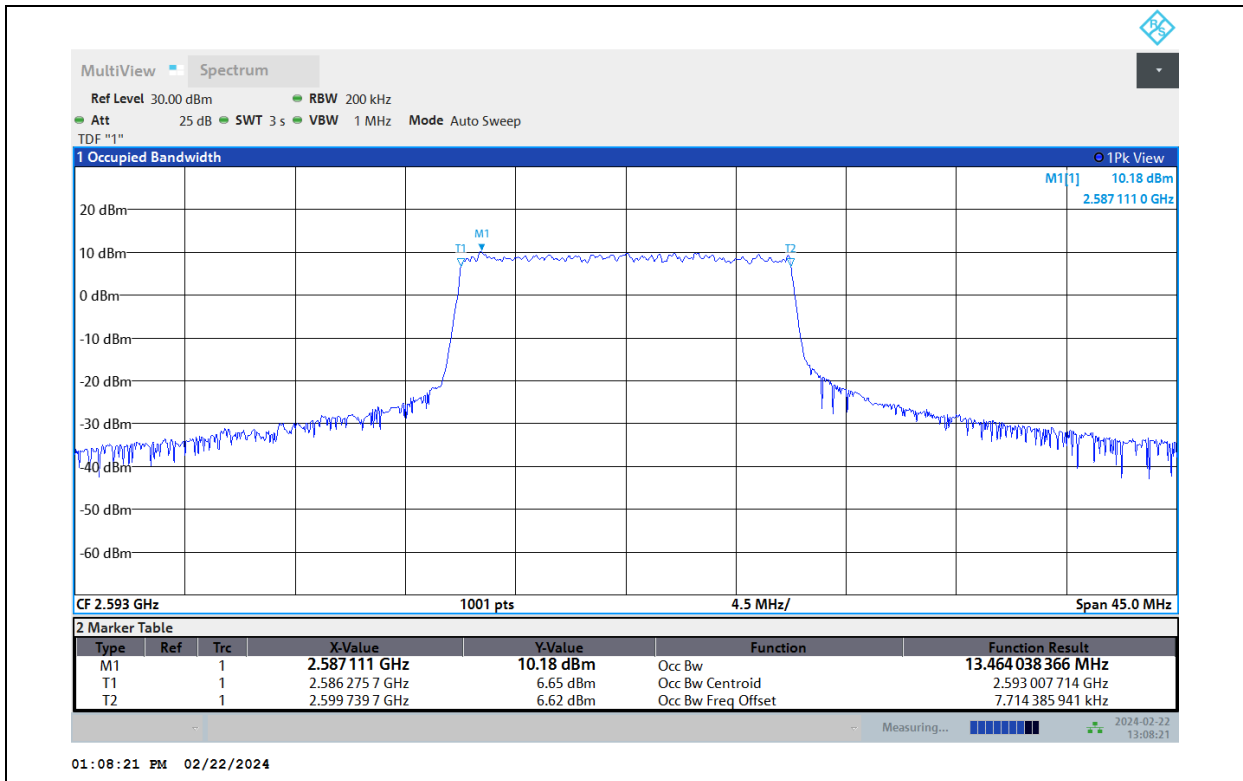

Test Report No.: PSU-QSU2312200110RF04