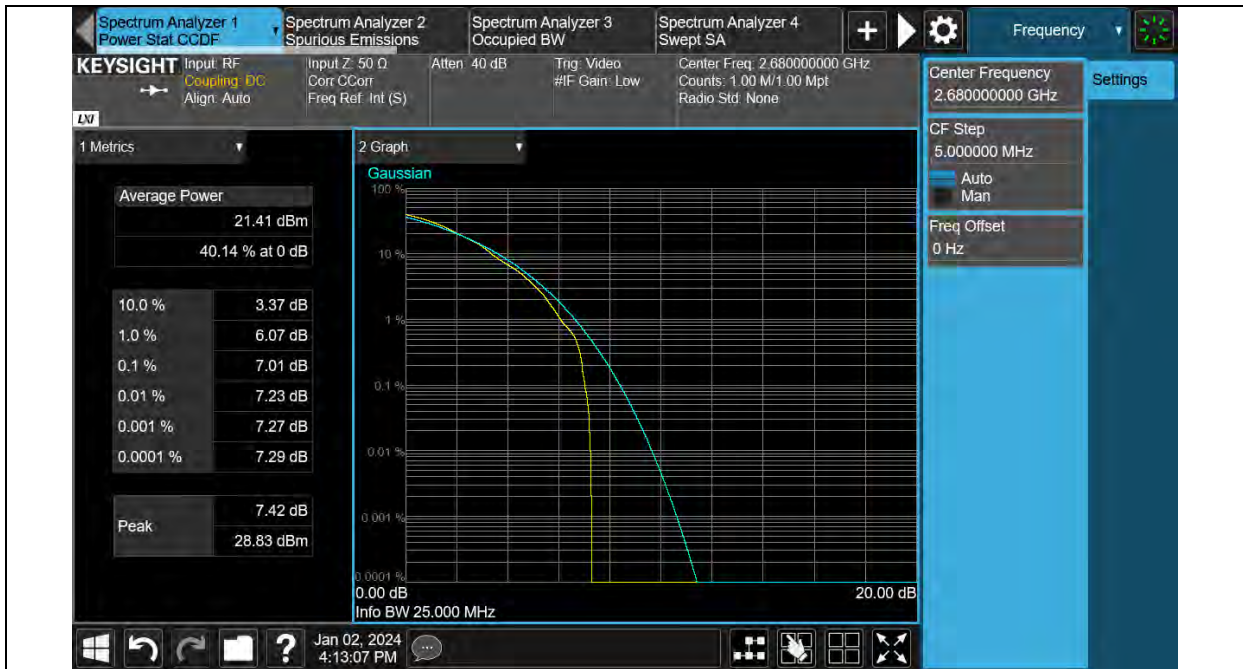

Band41-20MHz-64QAM-39750-100RB#0

Band41-20MHz-64QAM-40620-1RB#0

Test Report No.: PSU-QSU2312200110RF04

Test Report No.: PSU-QSU2312200110RF04

Band41-20MHz-64QAM-41490-100RB#0

26DB BANDWIDTH AND OCCUPIED BANDWIDTH