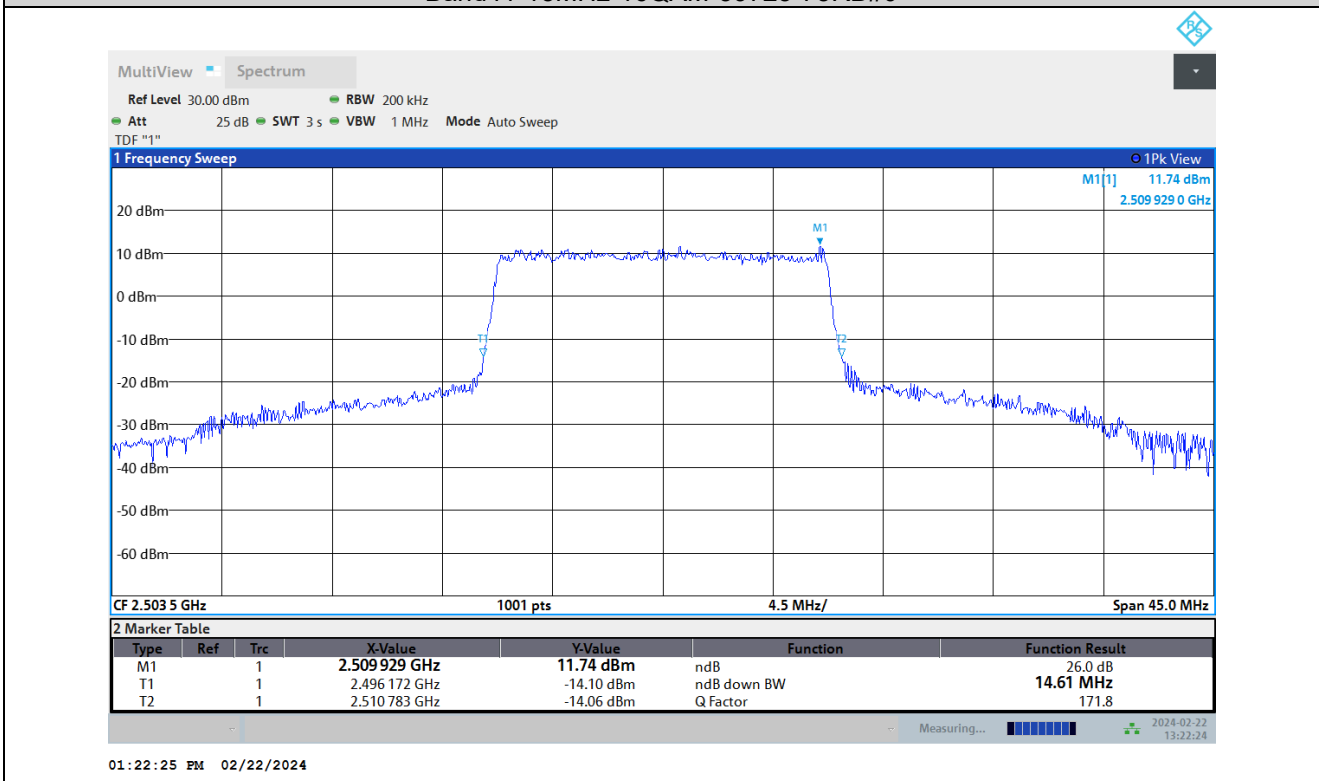

Band41-10MHz-64QAM-41540-50RB#0

Band41-15MHz-QPSK-39725-75RB#0

Test Report No.: PSU-QSU2312200110RF04

Band41-15MHz-QPSK-40620-75RB#0

Band41-15MHz-QPSK-41515-75RB#0

Test Report No.: PSU-QSU2312200110RF04

Band41-15MHz-16QAM-39725-75RB#0