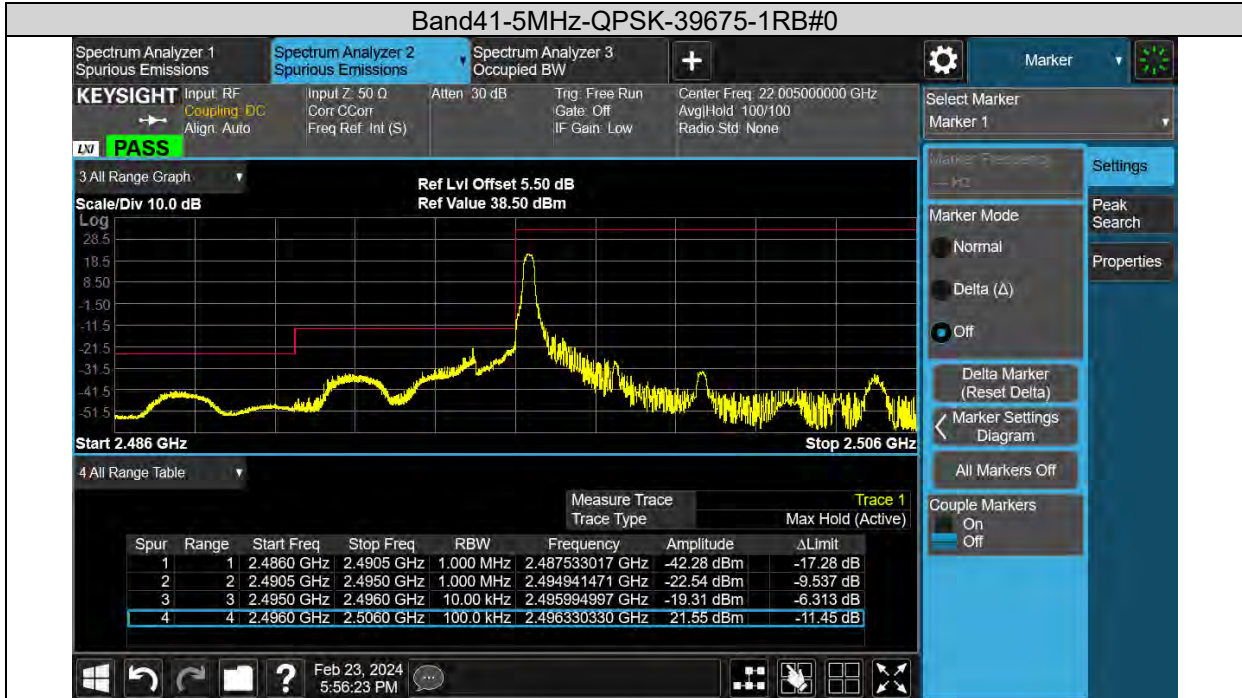

Test Graphs

Band41-5MHz-QPSK-41565-1RB#24