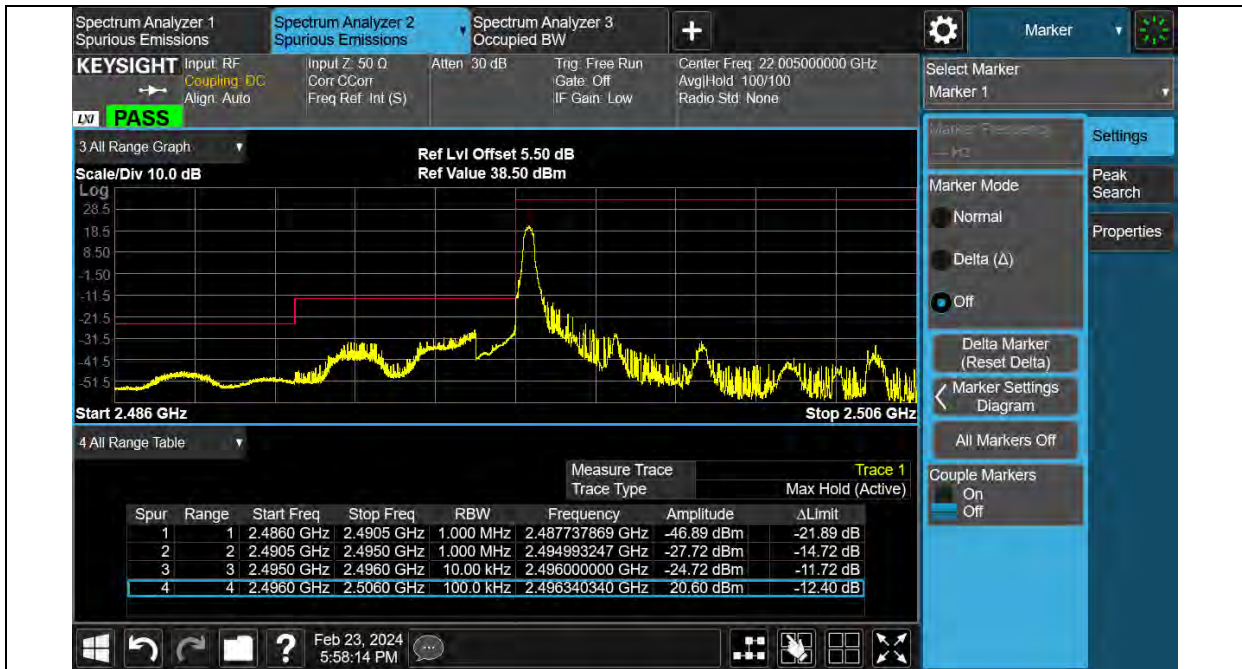

Band41-5MHz-16QAM-41565-25RB#0

Band41-5MHz-64QAM-39700-1RB#0

BUREAU VERITAS

Test Report No.: PSU-QSU2312200110RF04

Band41-5MHz-64QAM-39700-25RB#0

Band41-5MHz-64QAM-41540-1RB#24

BUREAU VERITAS

Test Report No.: PSU-QSU2312200110RF04