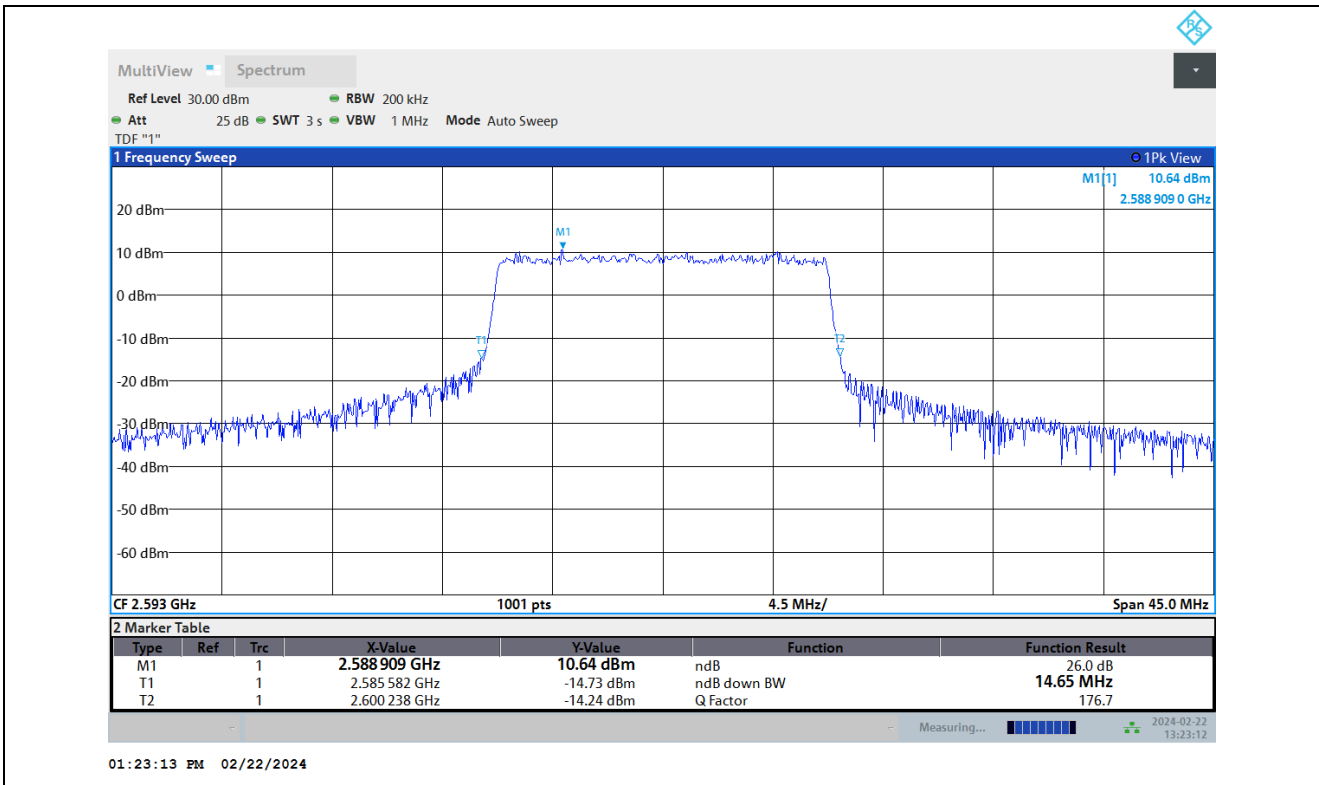

Test Report No.: PSU-QSU2312200110RF04