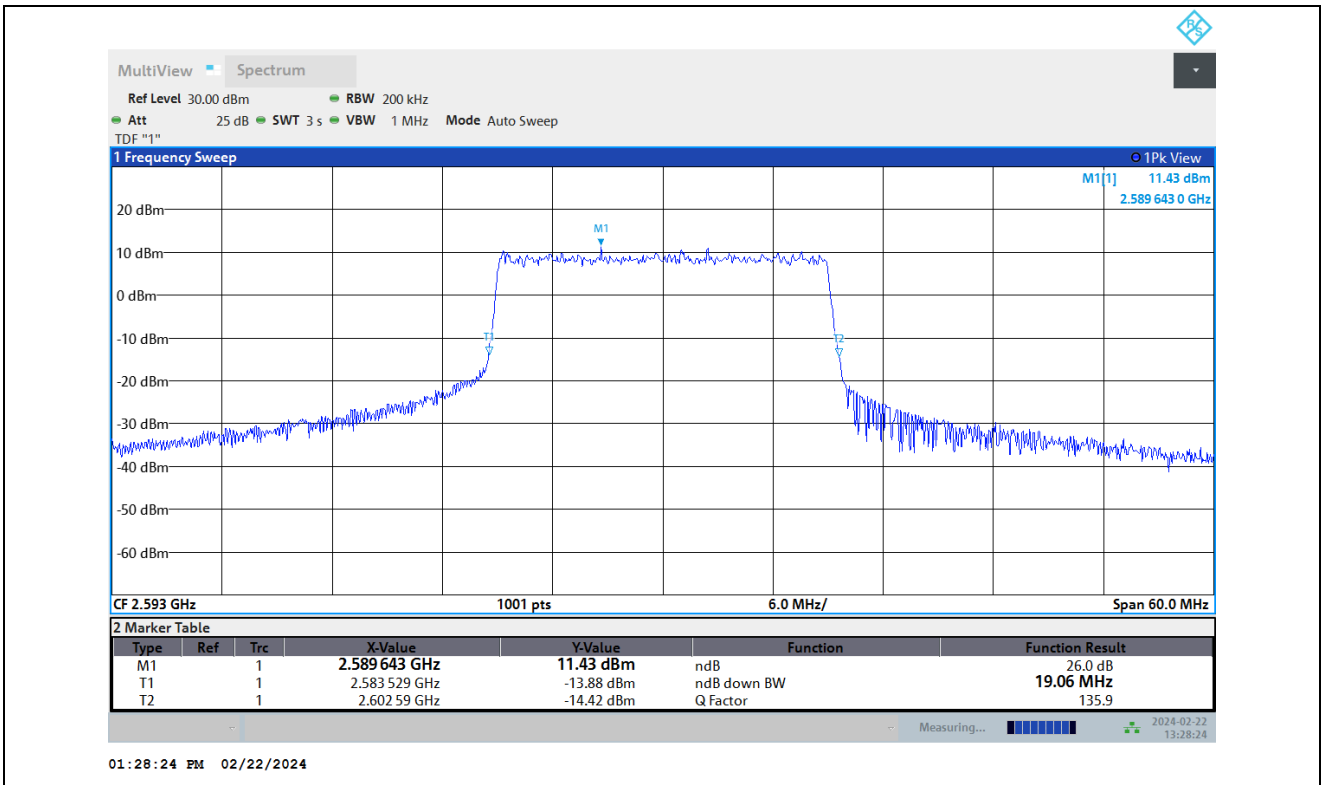

Band41-15MHz-64QAM-41515-75RB#0

Test Report No.: PSU-QSU2312200110RF04

Band41-20MHz-QPSK-39750-100RB#0

Band41-20MHz-QPSK-40620-100RB#0

Test Report No.: PSU-QSU2312200110RF04

Band41-20MHz-QPSK-41490-100RB#0