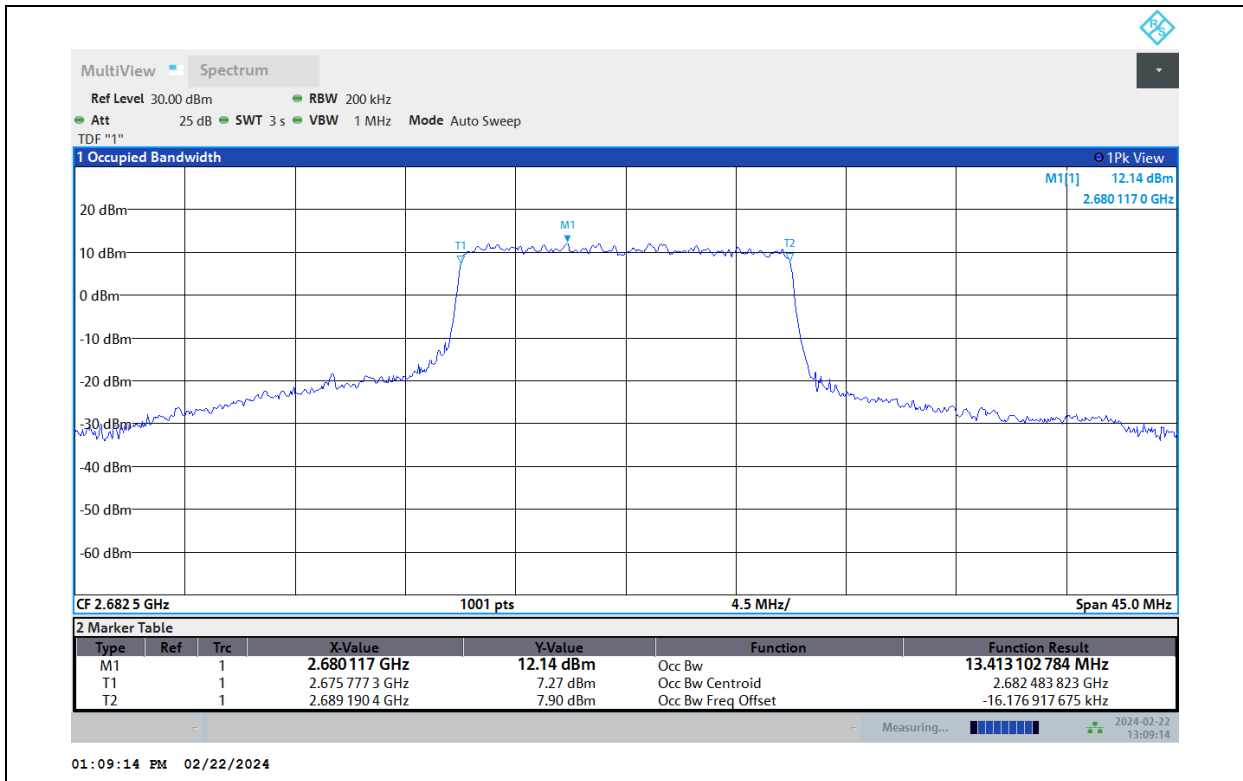

Band41-10MHz-64QAM-41540-50RB#0

Band41-15MHz-QPSK-39725-75RB#0

Test Report No.: PSU-QSU2312200110RF04

Band41-15MHz-QPSK-40620-75RB#0

Band41-15MHz-QPSK-41515-75RB#0

Test Report No.: PSU-QSU2312200110RF04

Band41-15MHz-16QAM-39725-75RB#0