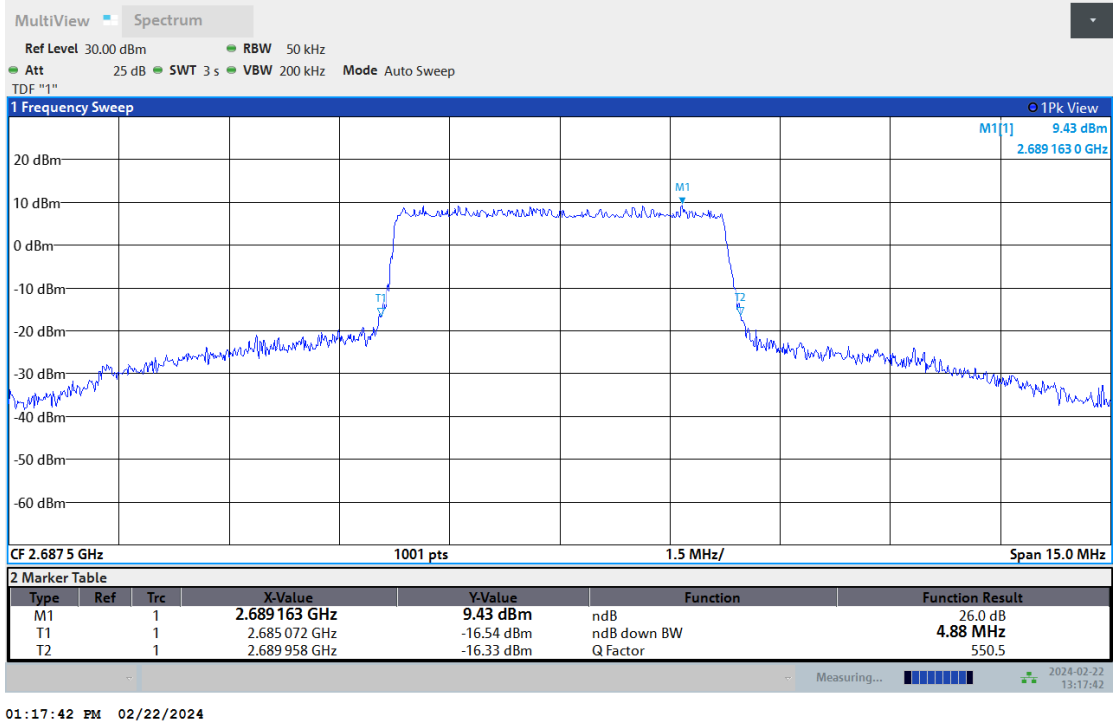

26dB Bandwidth

Test Report No.: PSU-QSU2312200110RF04

Band41-5MHz-16QAM-39675-25RB#0

Band41-5MHz-16QAM-40620-25RB#0

Test Report No.: PSU-QSU2312200110RF04

Band41-5MHz-16QAM-41565-25RB#0

Band41-5MHz-64QAM-39675-25RB#0