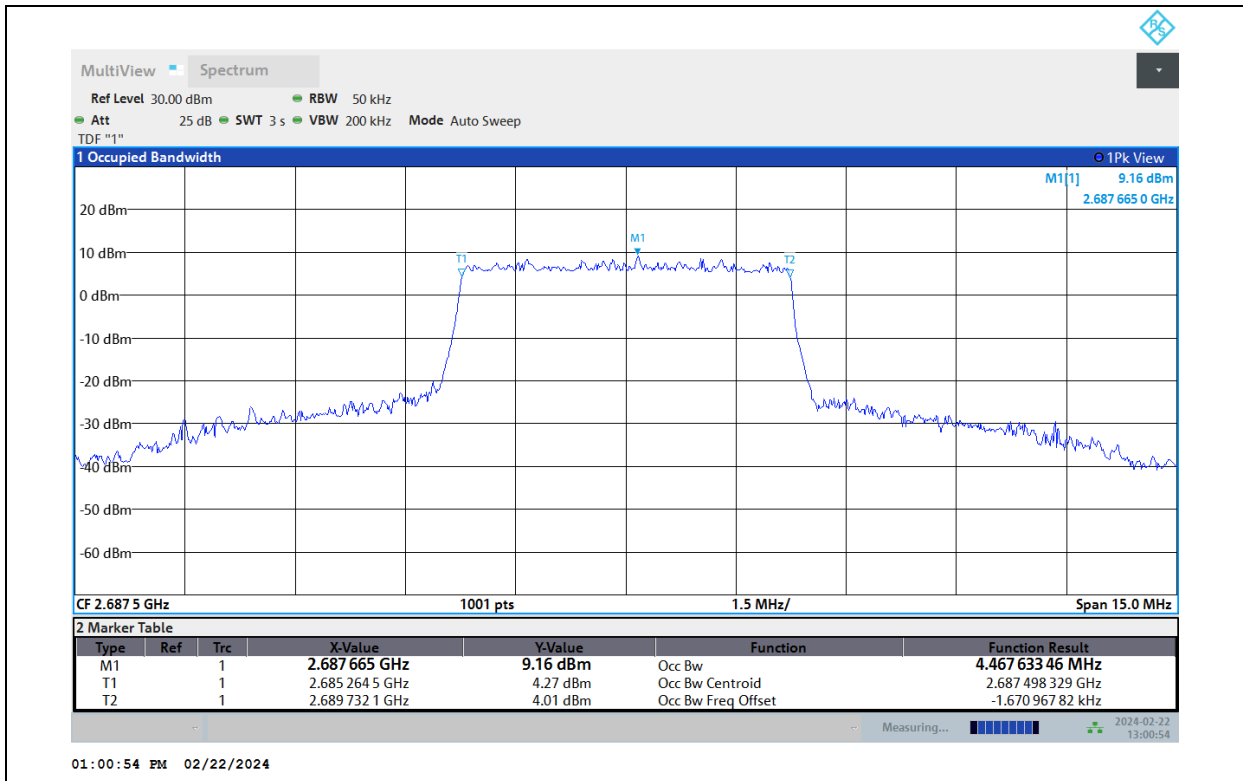

Test Report No.: PSU-QSU2312200110RF04

Band41-5MHz-64QAM-40620-25RB#0

Band41-5MHz-64QAM-41540-25RB#0

Test Report No.: PSU-QSU2312200110RF04

Band41-10MHz-QPSK-39700-50RB#0

Band41-10MHz-QPSK-40620-50RB#0

Test Report No.: PSU-QSU2312200110RF04