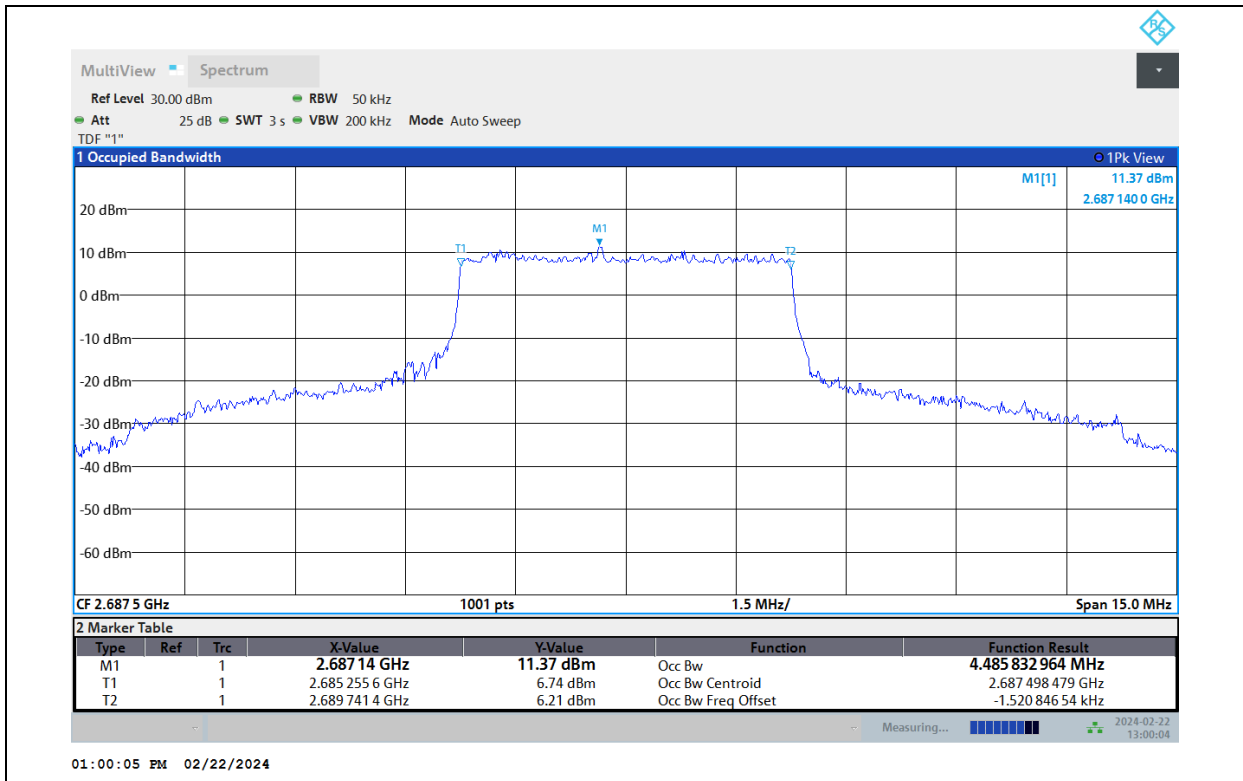

Test Report No.: PSU-QSU2312200110RF04