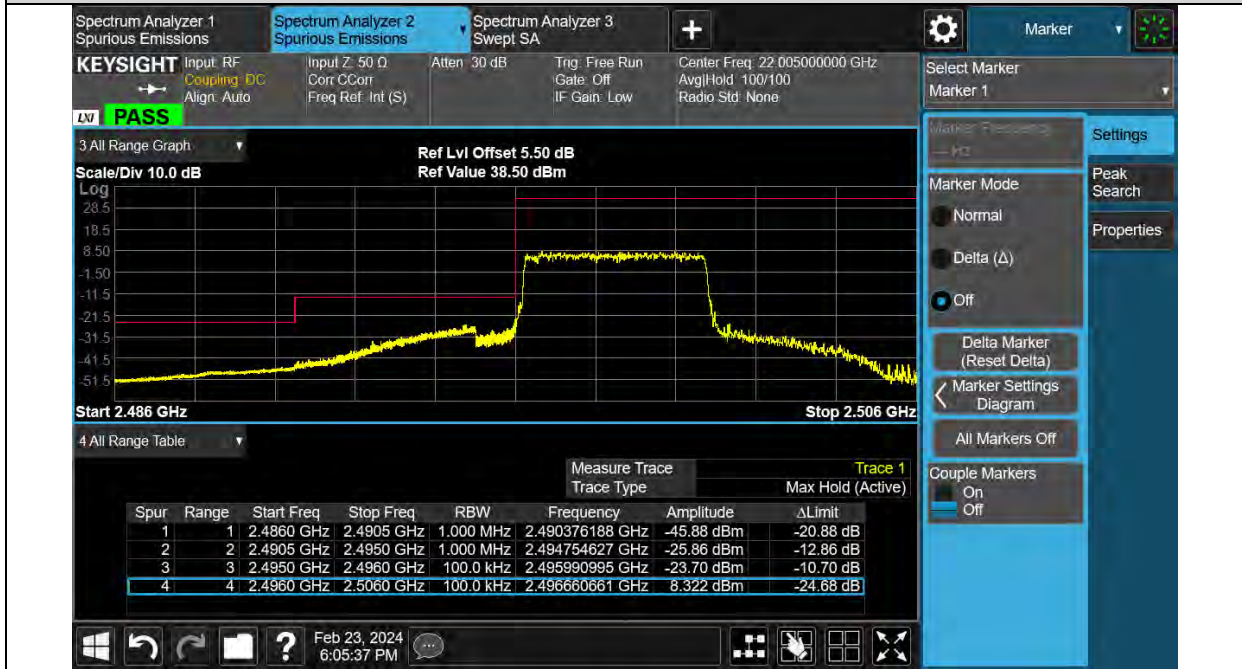

Band41-5MHz-16QAM-41565-25RB#0

Band41-5MHz-64QAM-39700-1RB#0

BUREAU VERITAS

Test Report No.: PSU-QSU2312200110RF04

Band41-5MHz-64QAM-39700-25RB#0

Band41-5MHz-64QAM-41540-1RB#24

BUREAU VERITAS

Test Report No.: PSU-QSU2312200110RF04