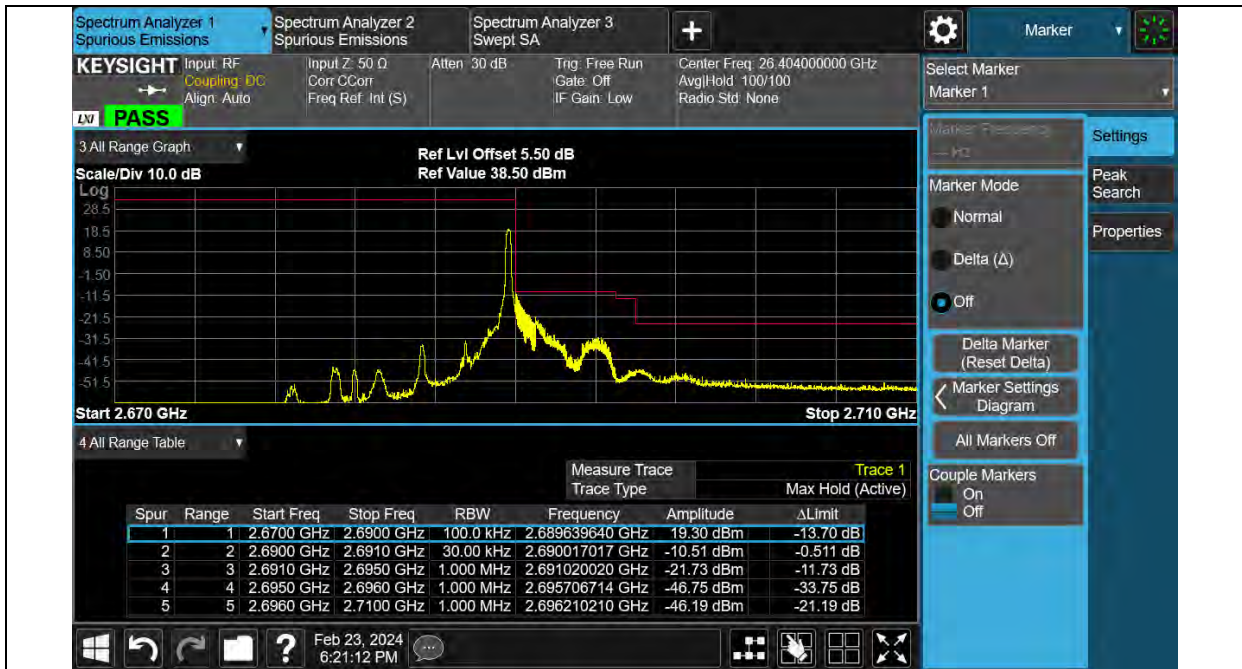

BUREAU VERITAS

Test Report No.: PSU-QSU2312200110RF04