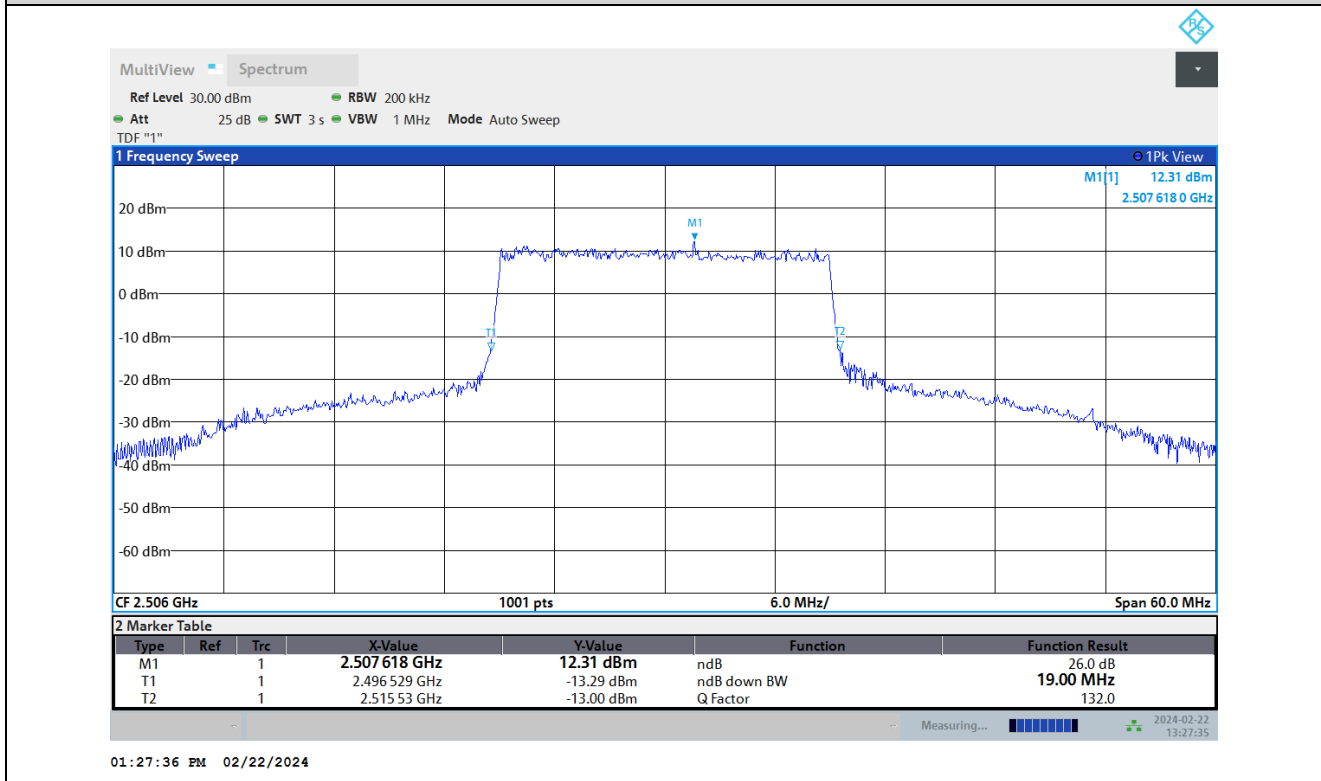

Band41-20MHz-QPSK-39750-100RB#0

Band41-20MHz-QPSK-40620-100RB#0