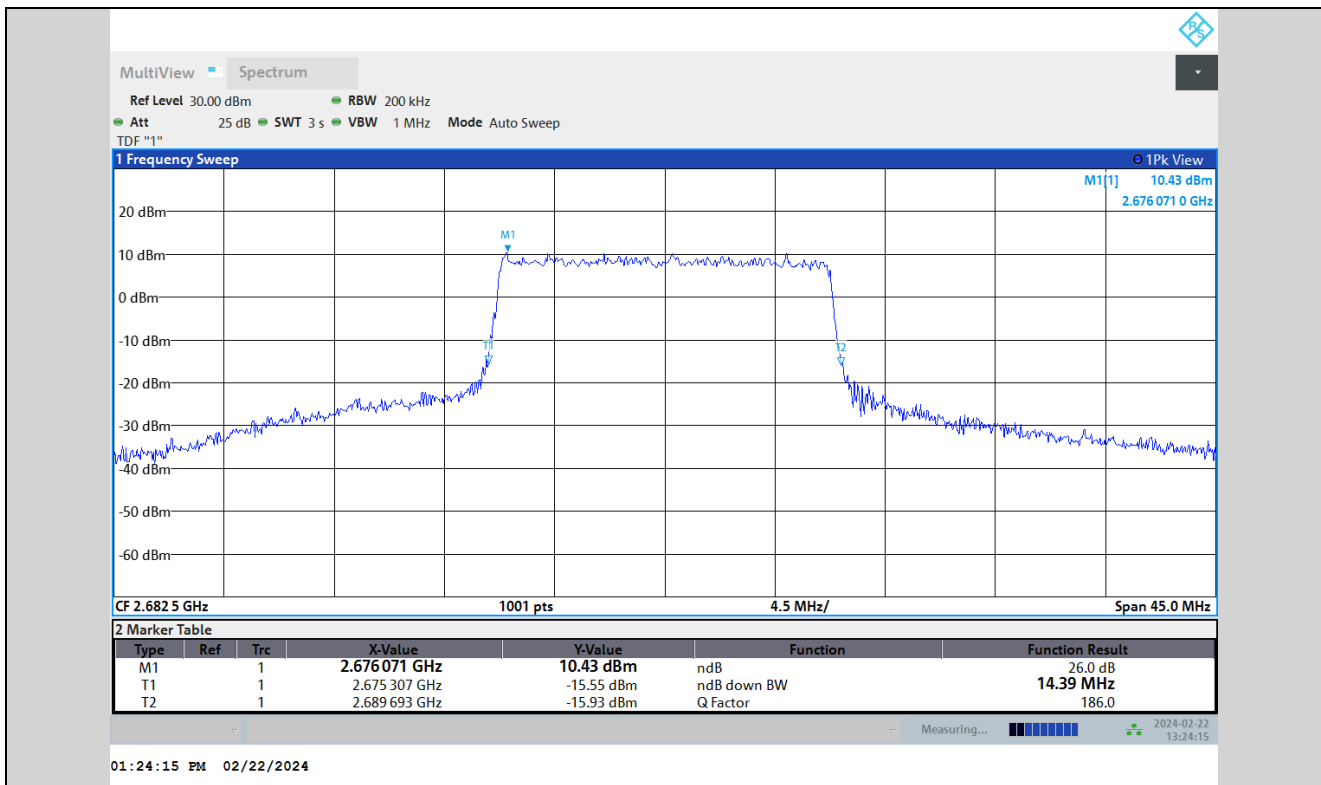

Test Report No.: PSU-QSU2312200110RF04