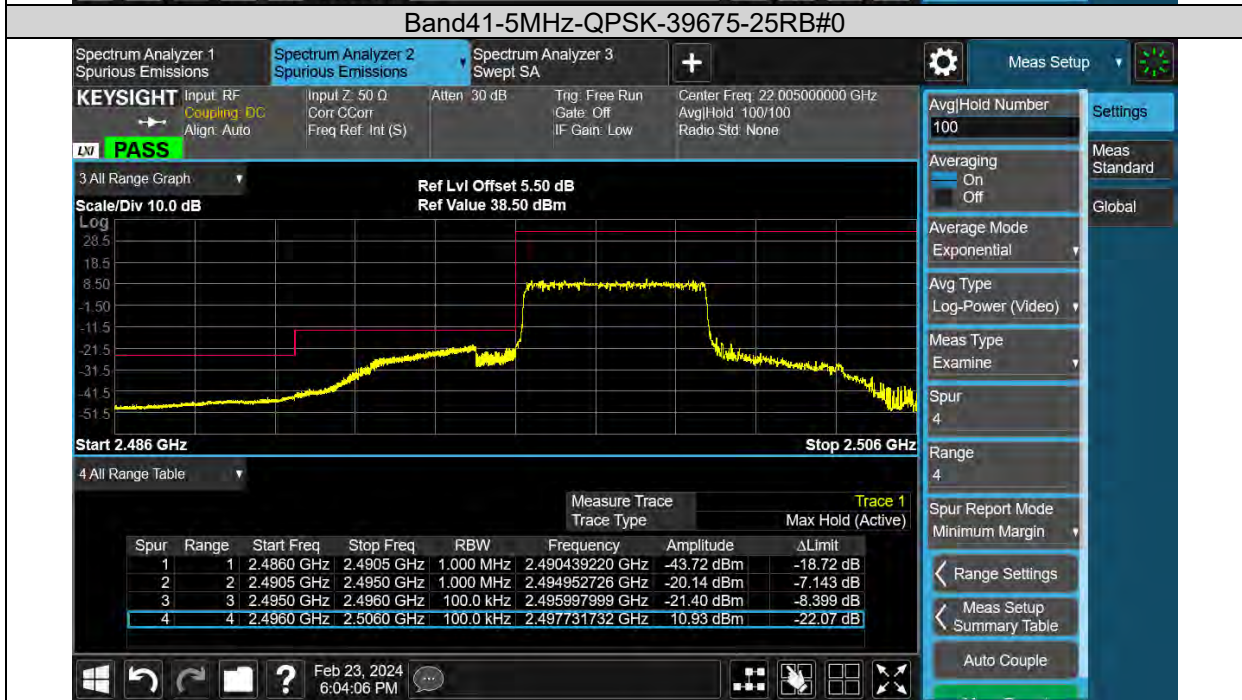

Test Graphs

Band41-5MHz-QPSK-41565-1RB#24