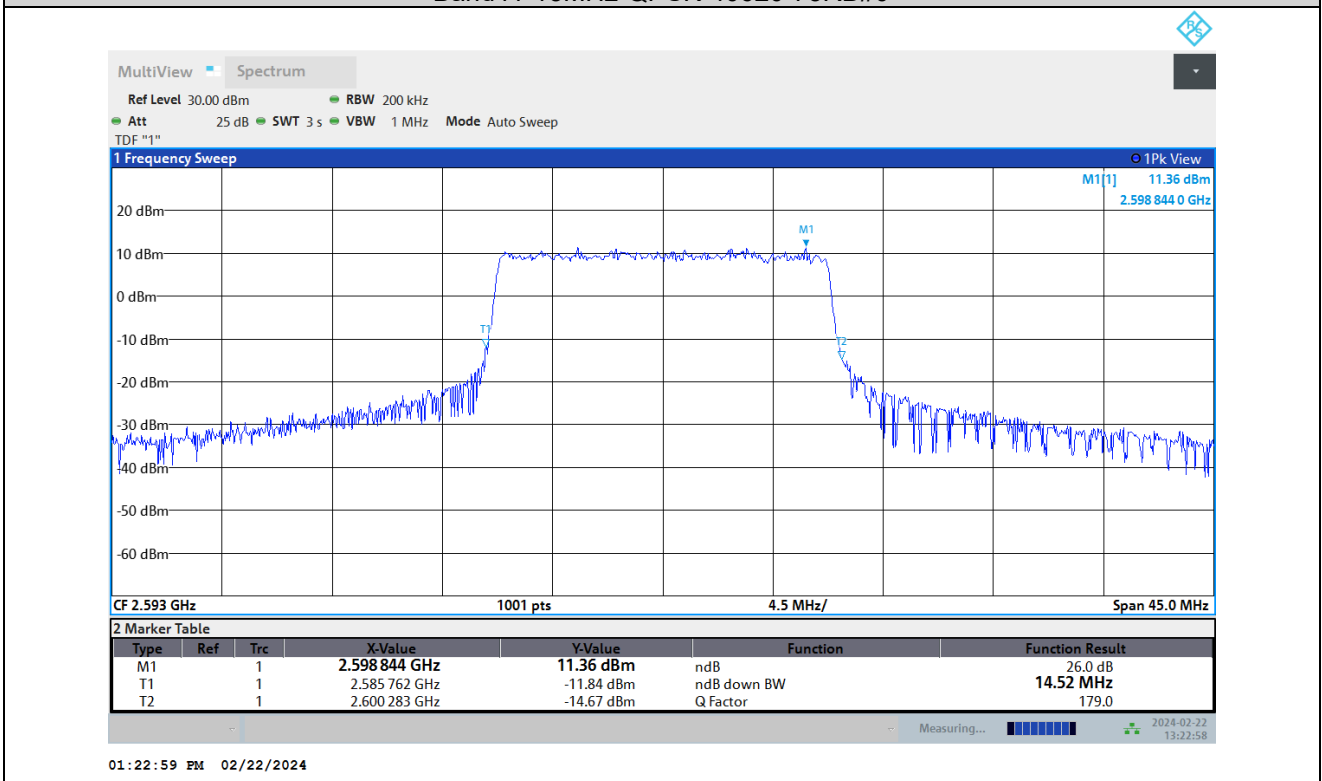

Band41-10MHz-64QAM-41540-50RB#0

Band41-15MHz-QPSK-39725-75RB#0

Test Report No.: PSU-QSU2312200110RF04

Band41-15MHz-QPSK-40620-75RB#0

Band41-15MHz-QPSK-41515-75RB#0

Test Report No.: PSU-QSU2312200110RF04

Band41-15MHz-16QAM-39725-75RB#0