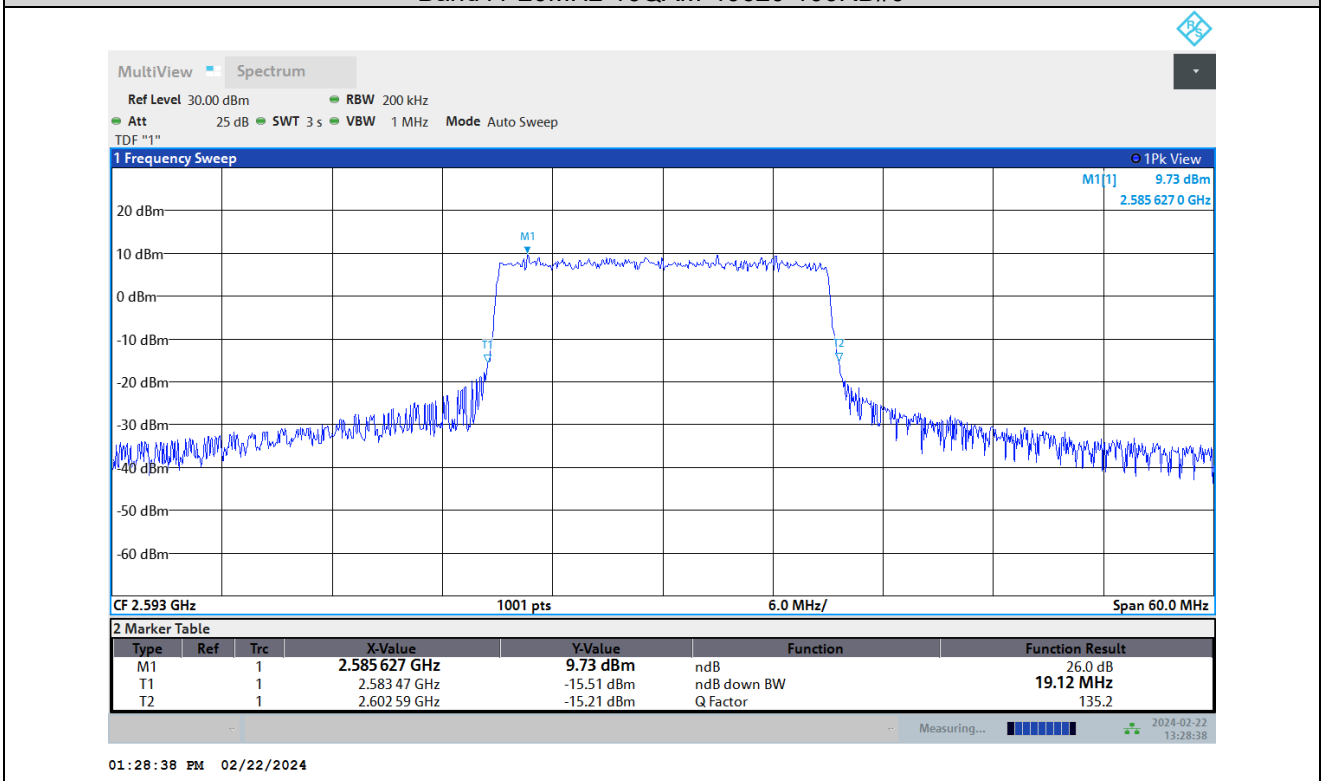

Band41-20MHz-16QAM-40620-100RB#0

Band41-20MHz-16QAM-41490-100RB#0