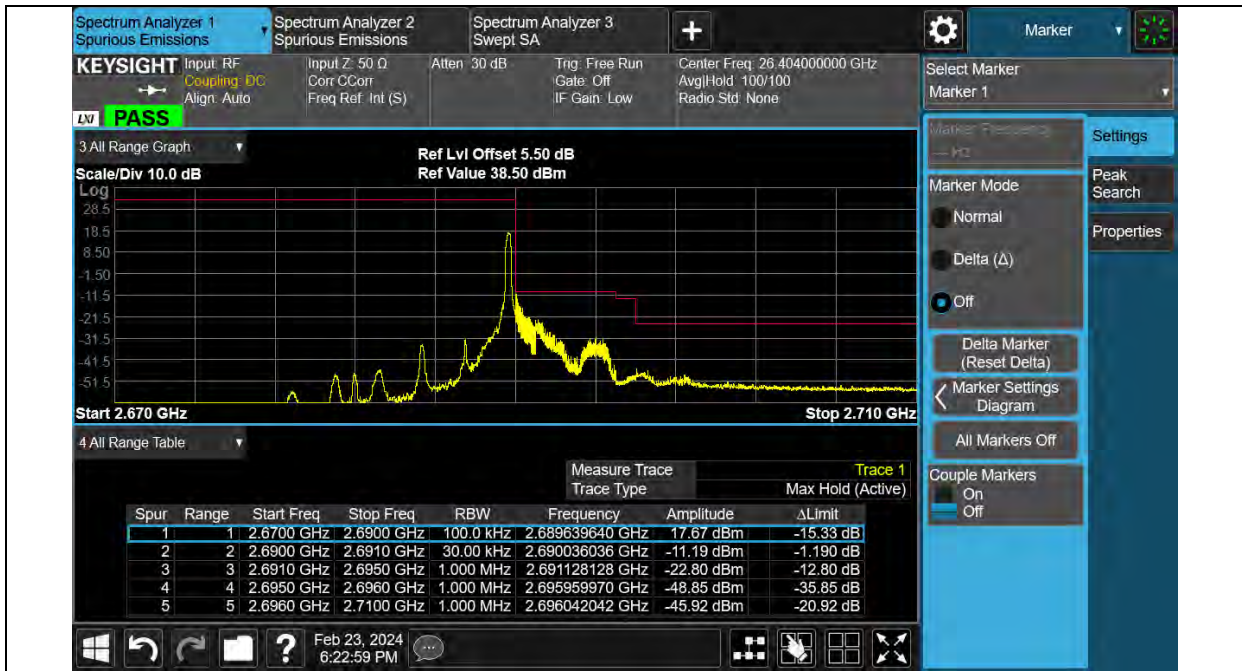

Band41-5MHz-16QAM-41565-25RB#0

Band41-5MHz-64QAM-39700-1RB#0

BUREAU VERITAS

Test Report No.: PSU-QSU2312200110RF04

Band41-5MHz-64QAM-39700-25RB#0

Band41-5MHz-64QAM-41540-1RB#24

BUREAU VERITAS

Test Report No.: PSU-QSU2312200110RF04