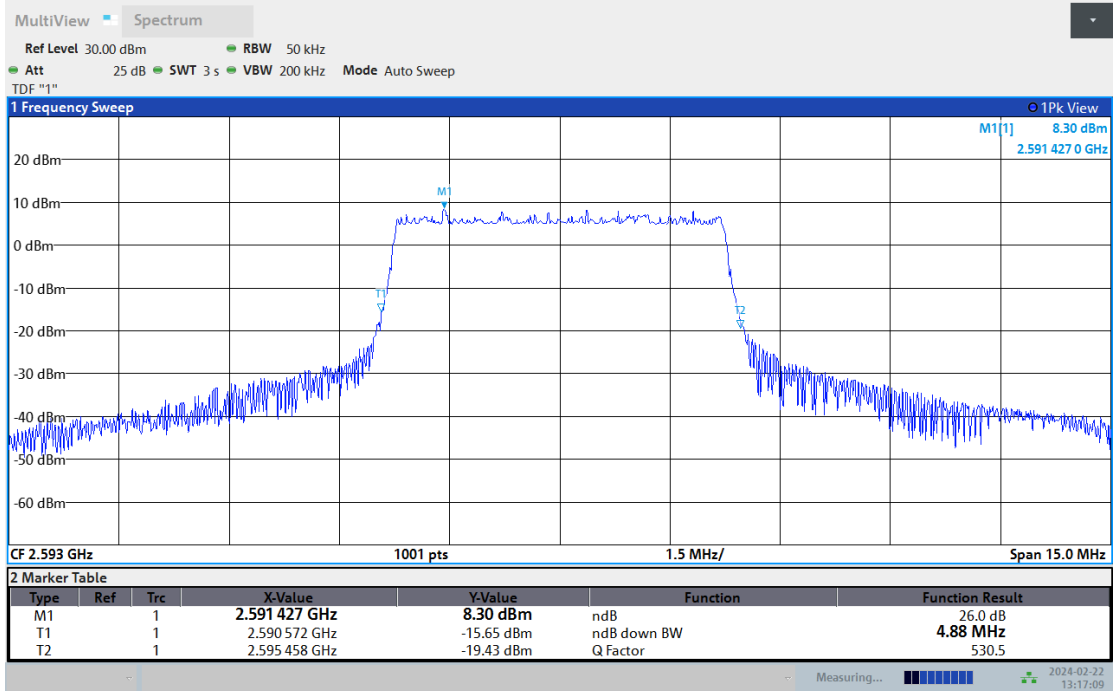

Band41-5MHz-64QAM-40620-25RB#0

01:17:10 PM 02/22/2024

Band41-5MHz-64QAM-41540-25RB#0