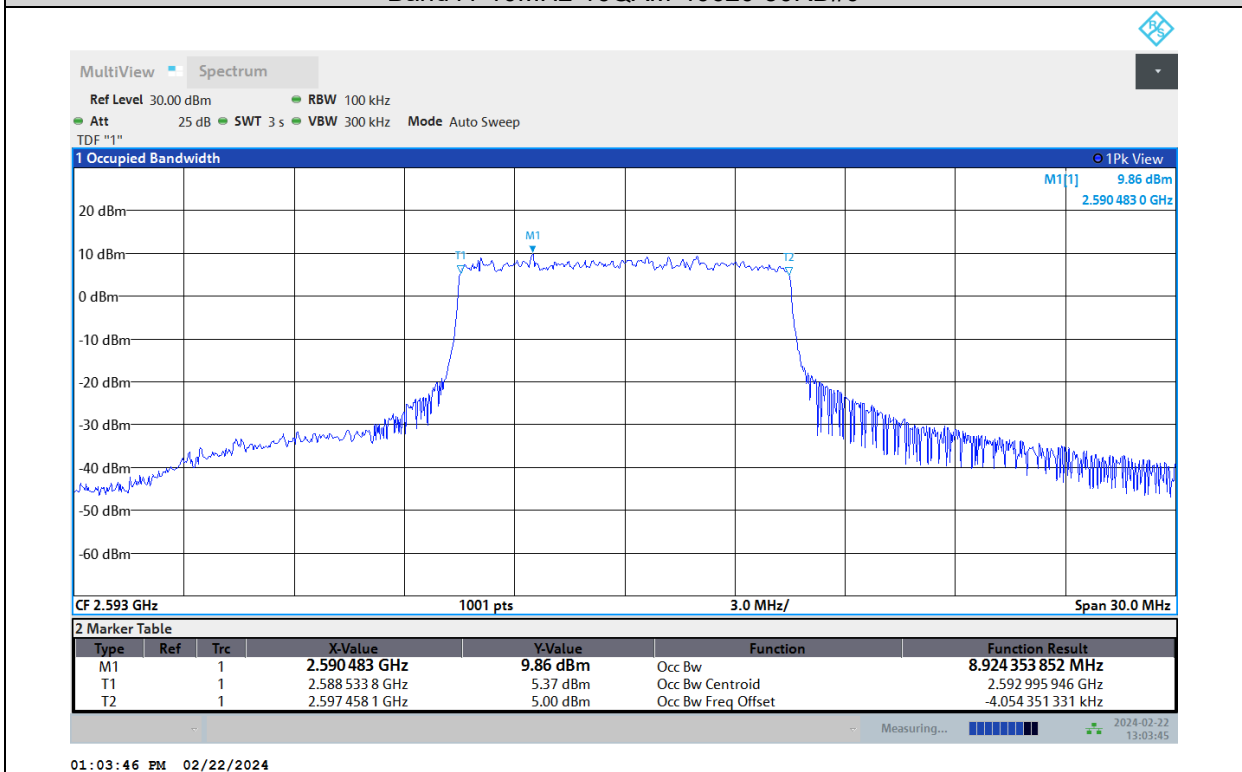

Band41-10MHz-16QAM-40620-50RB#0

Band41-10MHz-16QAM-41540-50RB#0