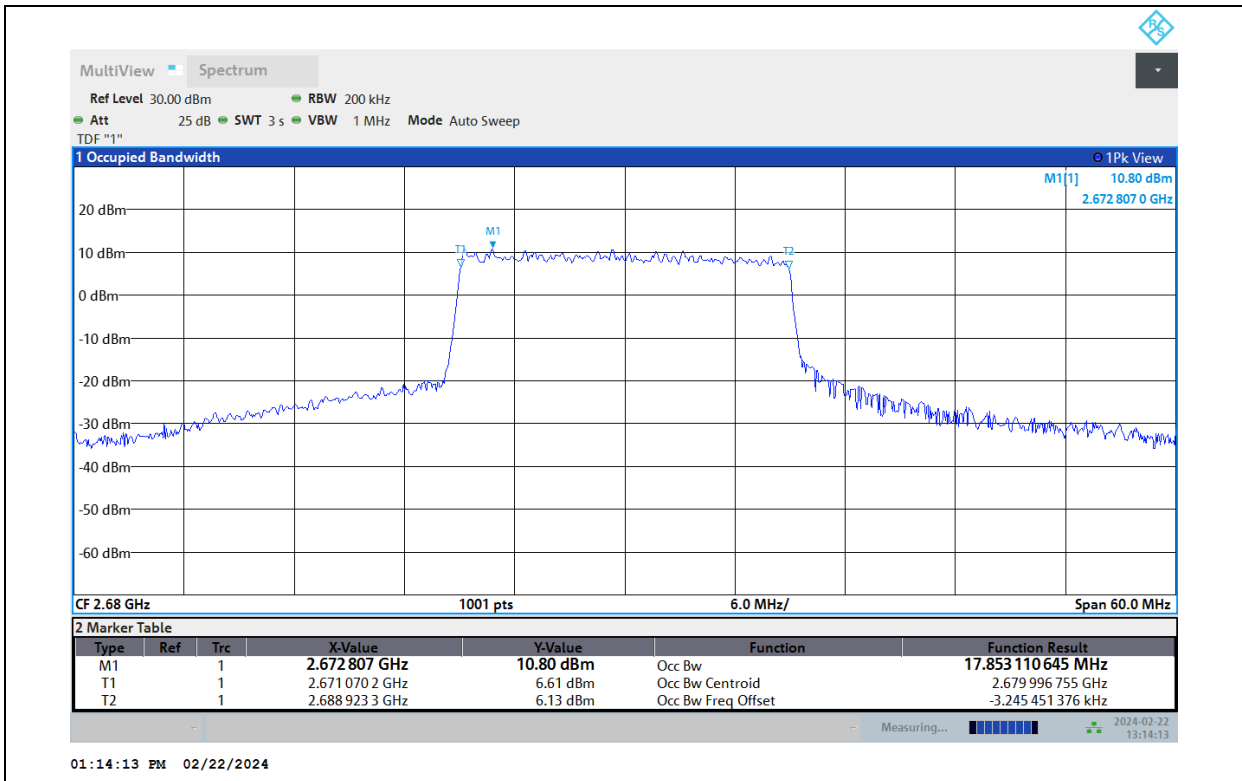

Test Report No.: PSU-QSU2312200110RF04