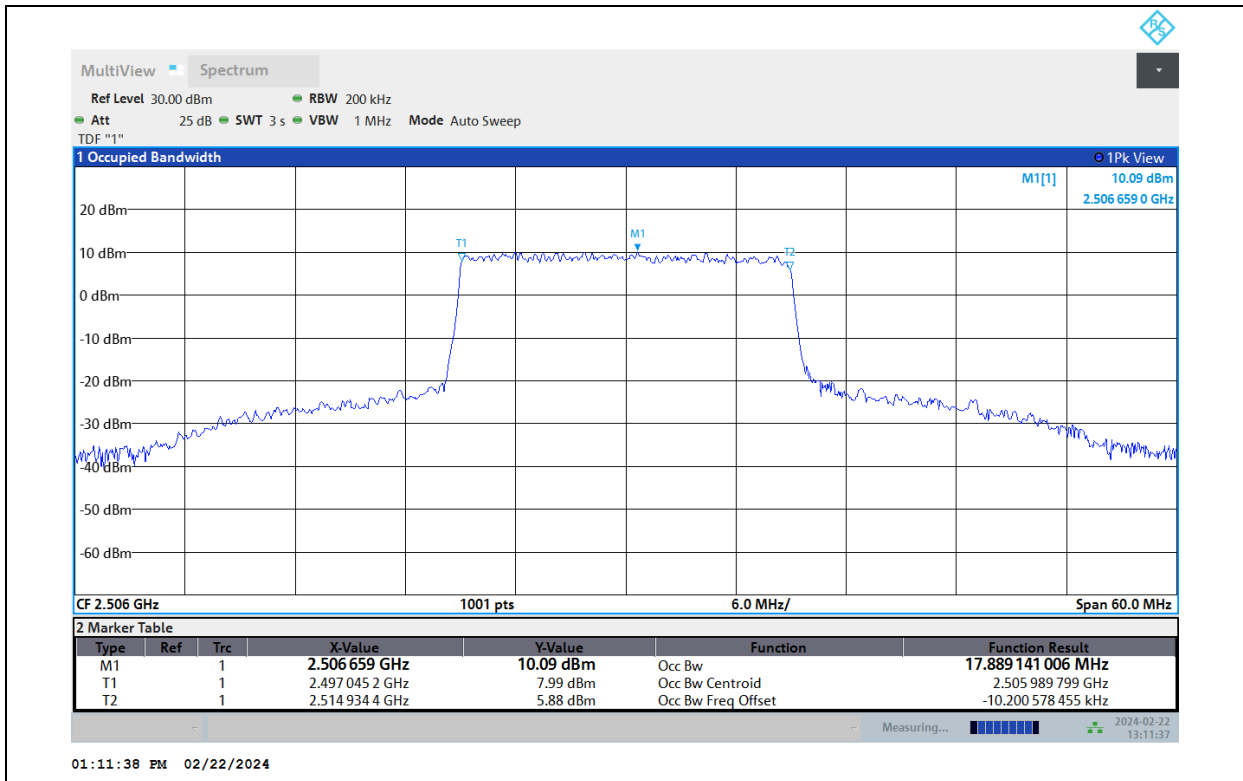

Band41-15MHz-64QAM-41515-75RB#0

Test Report No.: PSU-QSU2312200110RF04

Band41-20MHz-QPSK-39750-100RB#0

Band41-20MHz-QPSK-40620-100RB#0

Band41-20MHz-QPSK-41490-100RB#0

Band41-20MHz-16QAM-39750-100RB#0

Test Report No.: PSU-QSU2312200110RF04