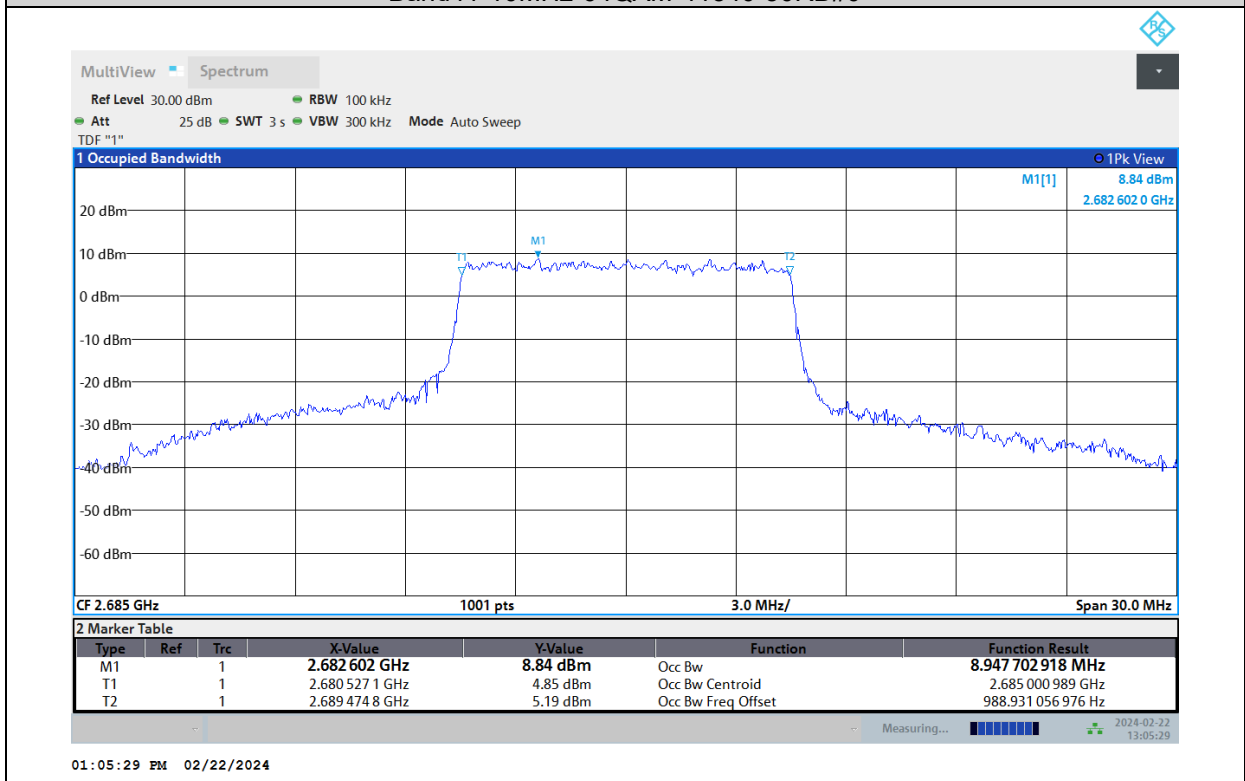

Band41-10MHz-64QAM-41540-50RB#0

Band41-15MHz-QPSK-39725-75RB#0