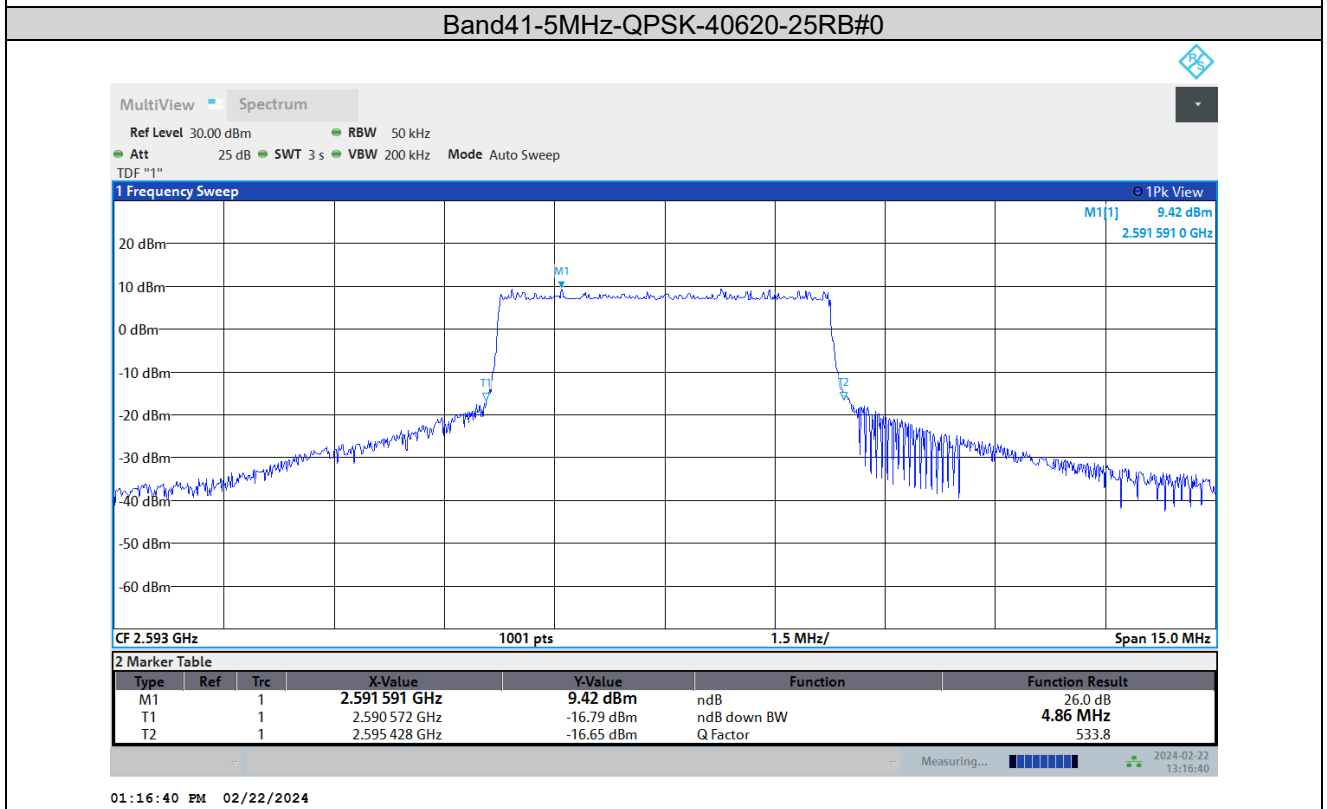

Test Report No.: PSU-QSU2312200110RF04

26dB Bandwidth