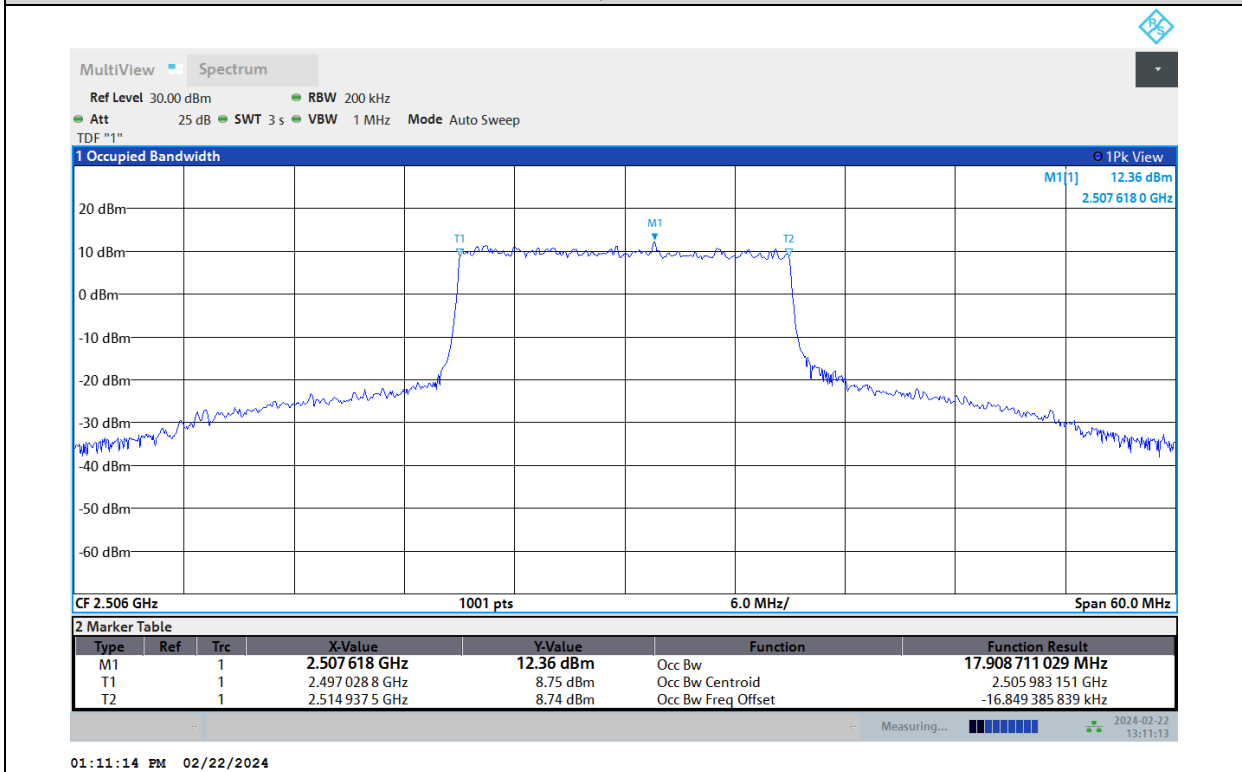

Band41-20MHz-QPSK-39750-100RB#0

Band41-20MHz-QPSK-40620-100RB#0