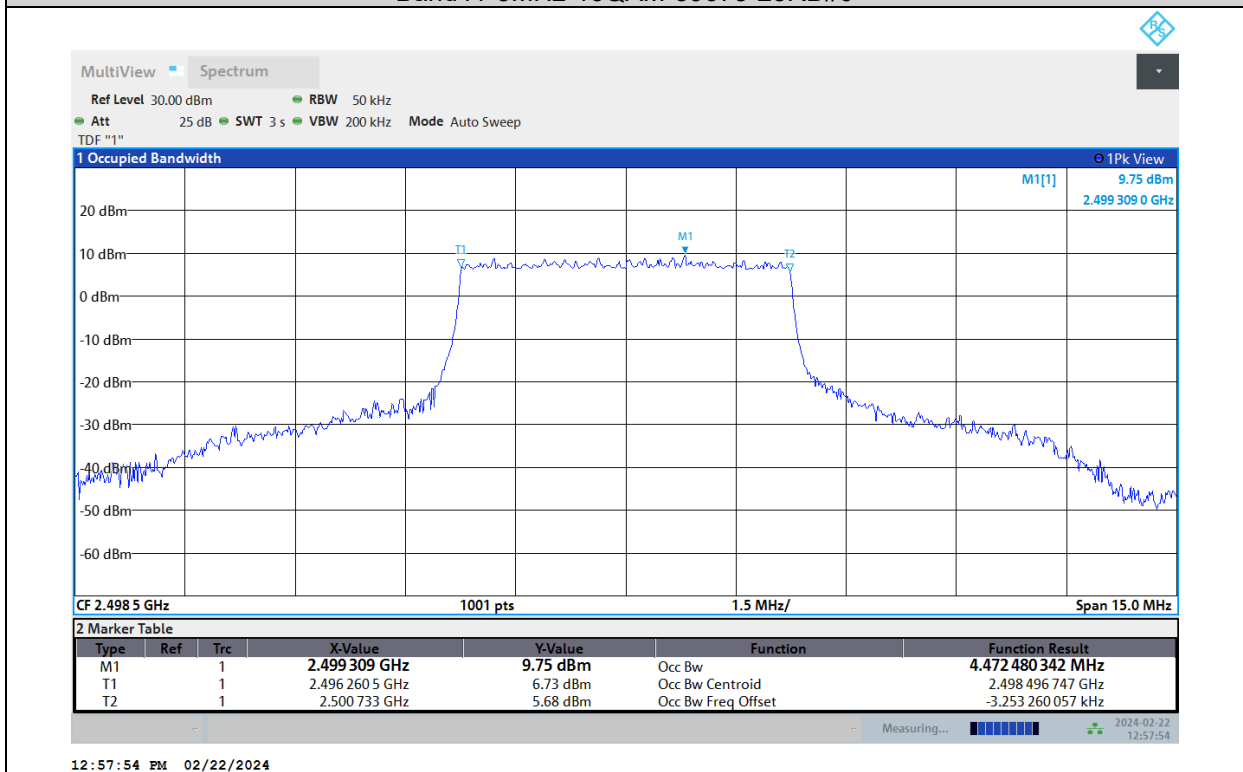

Test Graphs

Occupied Bandwidth

Test Report No.: PSU-QSU2312200110RF04

Band41-5MHz-16QAM-39675-25RB#0

Band41-5MHz-16QAM-40620-25RB#0

Test Report No.: PSU-QSU2312200110RF04

Band41-5MHz-16QAM-41565-25RB#0

Band41-5MHz-64QAM-39675-25RB#0