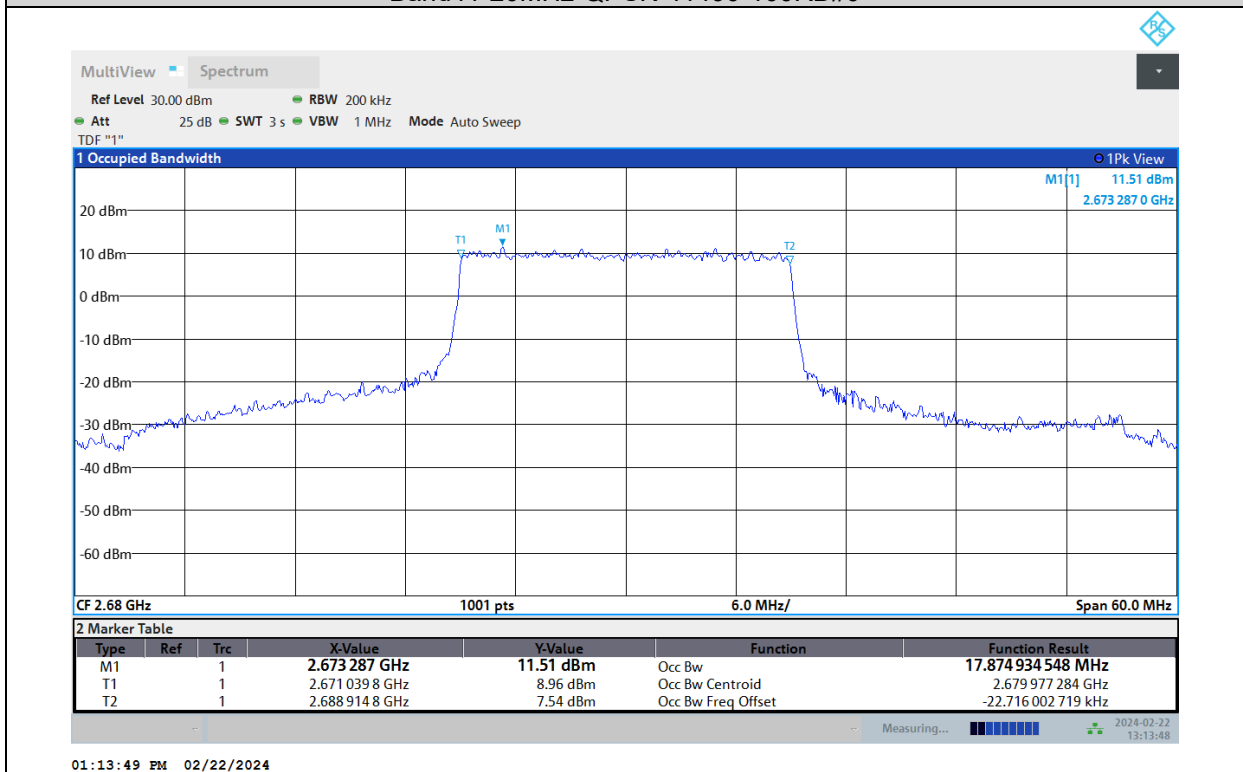

Band41-15MHz-64QAM-41515-75RB#0

Test Report No.: PSU-QSU2312200110RF04

Band41-20MHz-QPSK-39750-100RB#0

Band41-20MHz-QPSK-40620-100RB#0

Band41-20MHz-QPSK-41490-100RB#0

Band41-20MHz-16QAM-39750-100RB#0

Test Report No.: PSU-QSU2312200110RF04