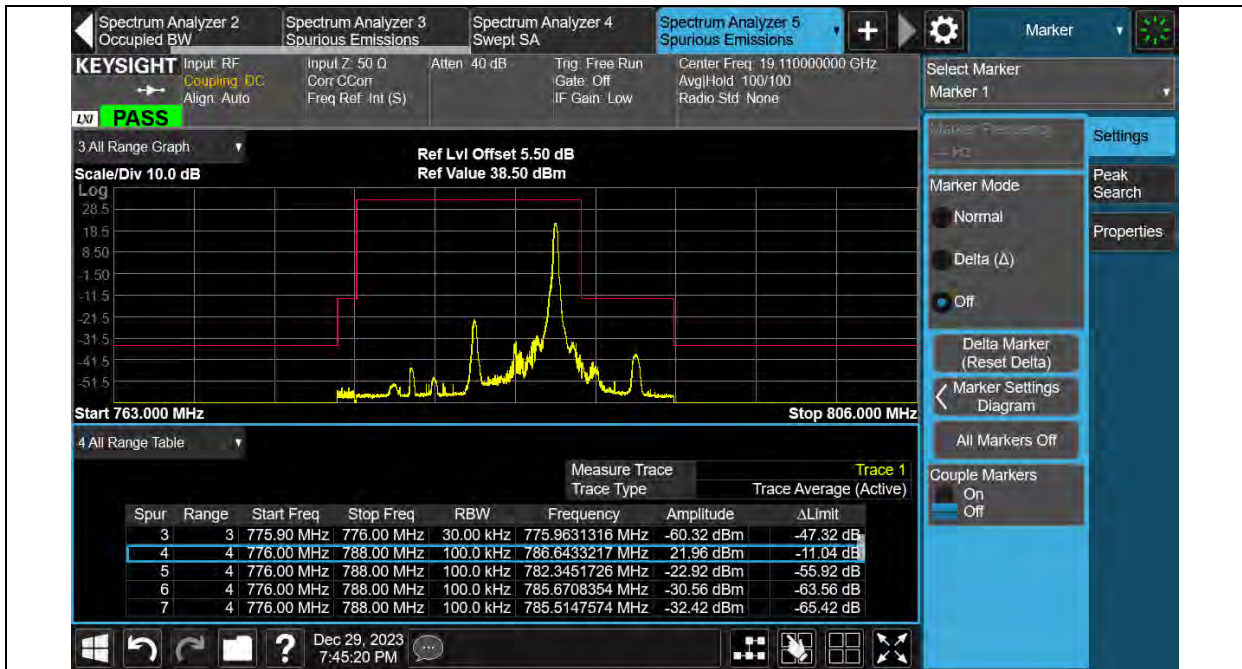

BUREAU VERITAS

Test Report No.: PSU-QSU2312200110RF03