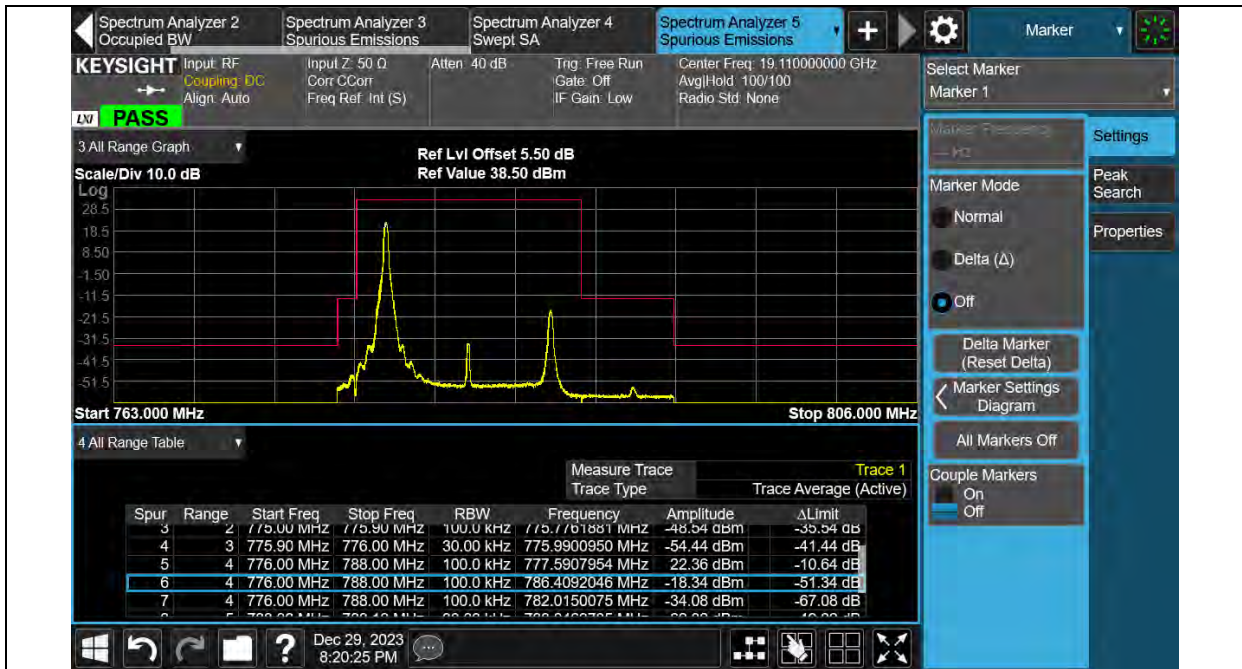

Band13-5MHz-16QAM-23255-1RB#24

BUREAU VERITAS

Test Report No.: PSU-QSU2312200110RF03

Band13-5MHz-16QAM-23255-25RB#0

Band13-10MHz-QPSK-23230-1RB#0

BUREAU VERITAS

Test Report No.: PSU-QSU2312200110RF03

Band13-10MHz-QPSK-23230-1RB#49