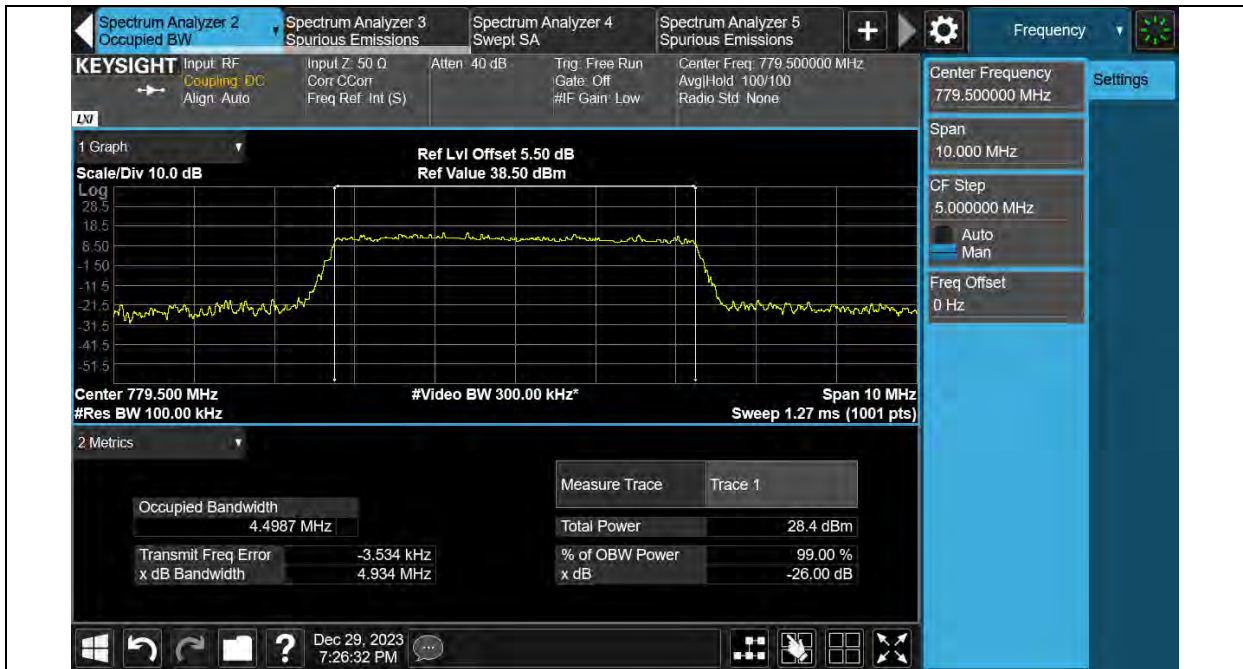

Test Report No.: PSU-QSU2312200110RF03