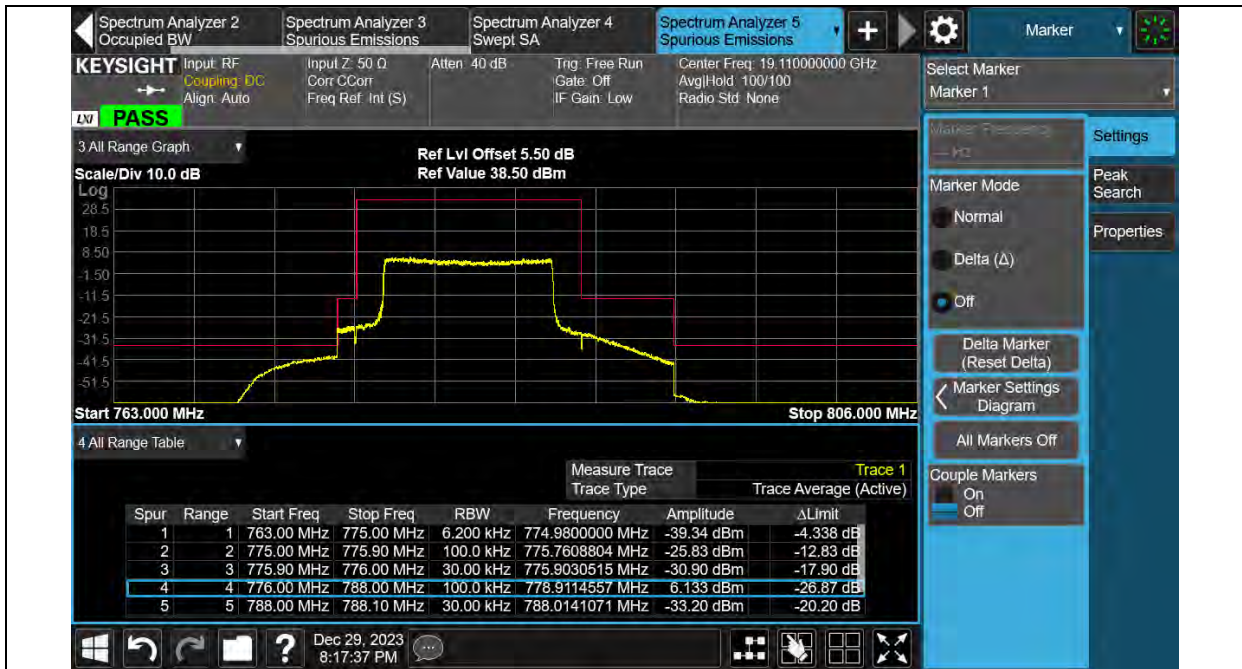

BUREAU VERITAS

Test Report No.: PSU-QSU2312200110RF03

Band13-10MHz-16QAM-23230-1RB#0