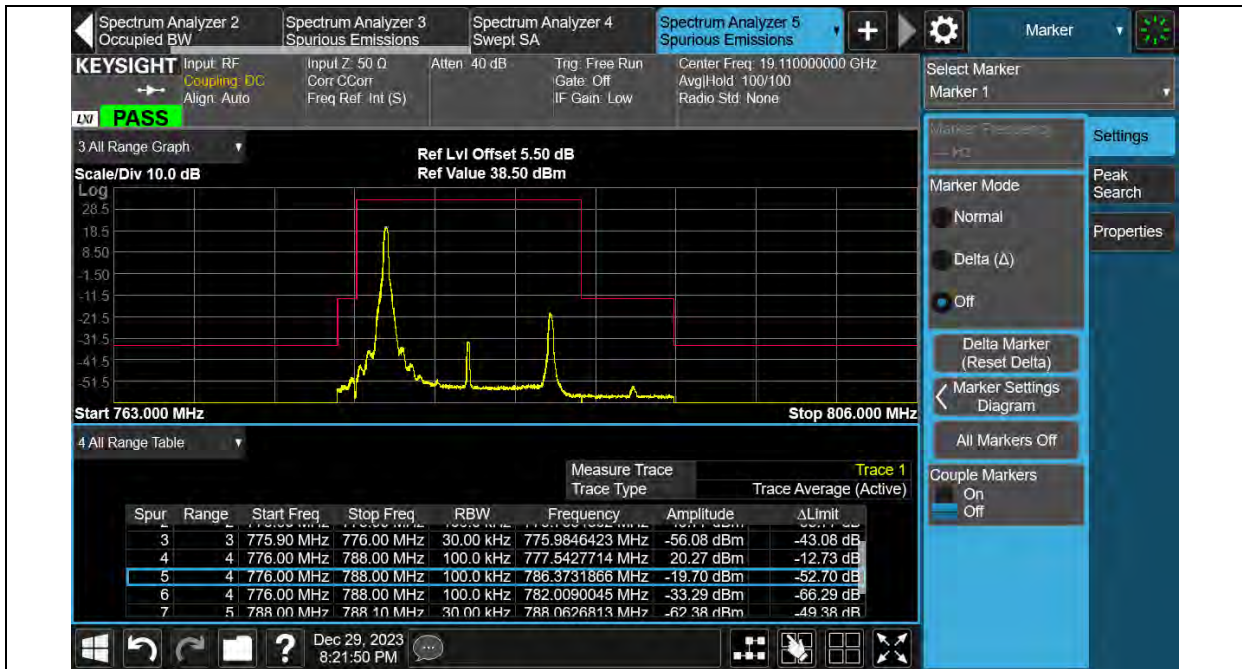

BUREAU VERITAS

Test Report No.: PSU-QSU2312200110RF03