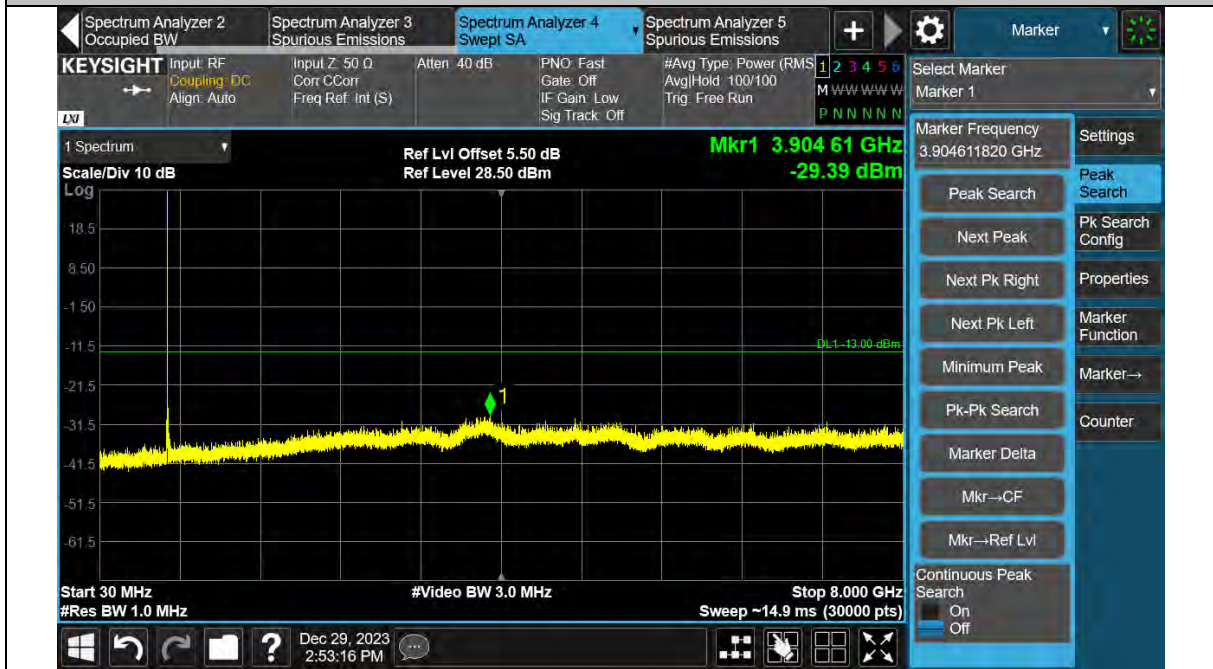

Test Report No.: PSU-QSU2312200110RF03

Band12-10MHz-16QAM-23095-1RB#0-30~8000MHz

Band12-10MHz-16QAM-23130-1RB#0-30~8000MHz

Test Report No.: PSU-QSU2312200110RF03

Band12-10MHz-64QAM-23060-1RB#0-30~8000MHz

Band12-10MHz-64QAM-23095-1RB#0-30~8000MHz