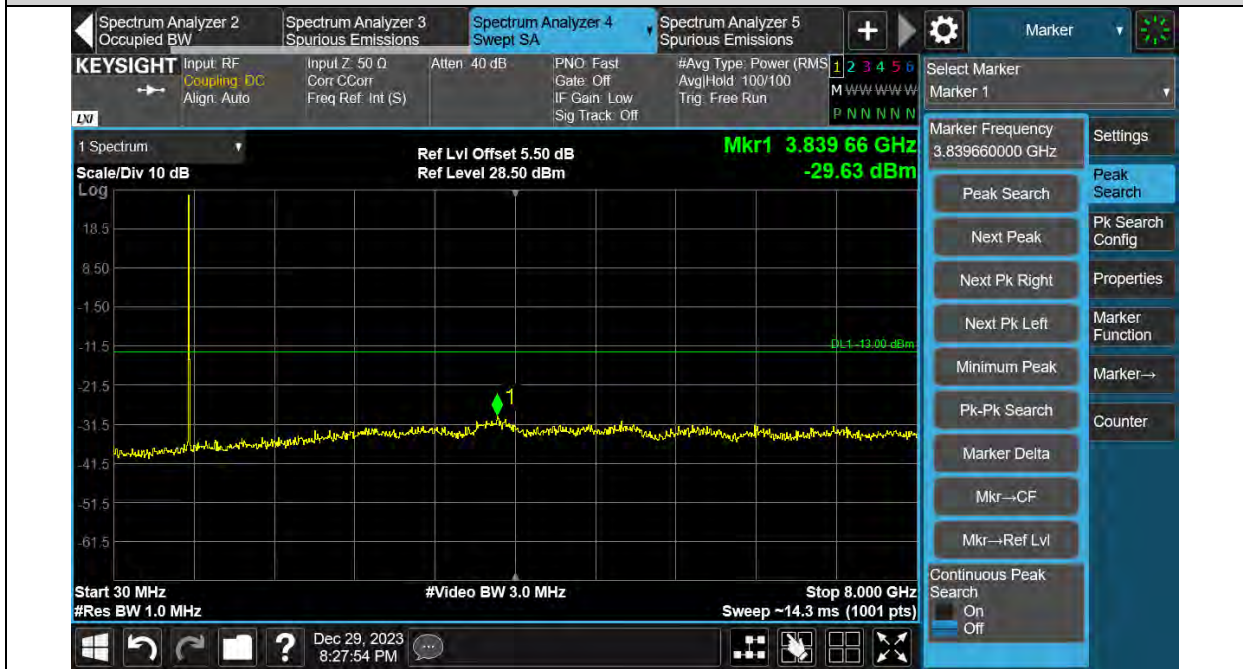

Band13-10MHz-16QAM-23230-1RB#0-30~8000MHz