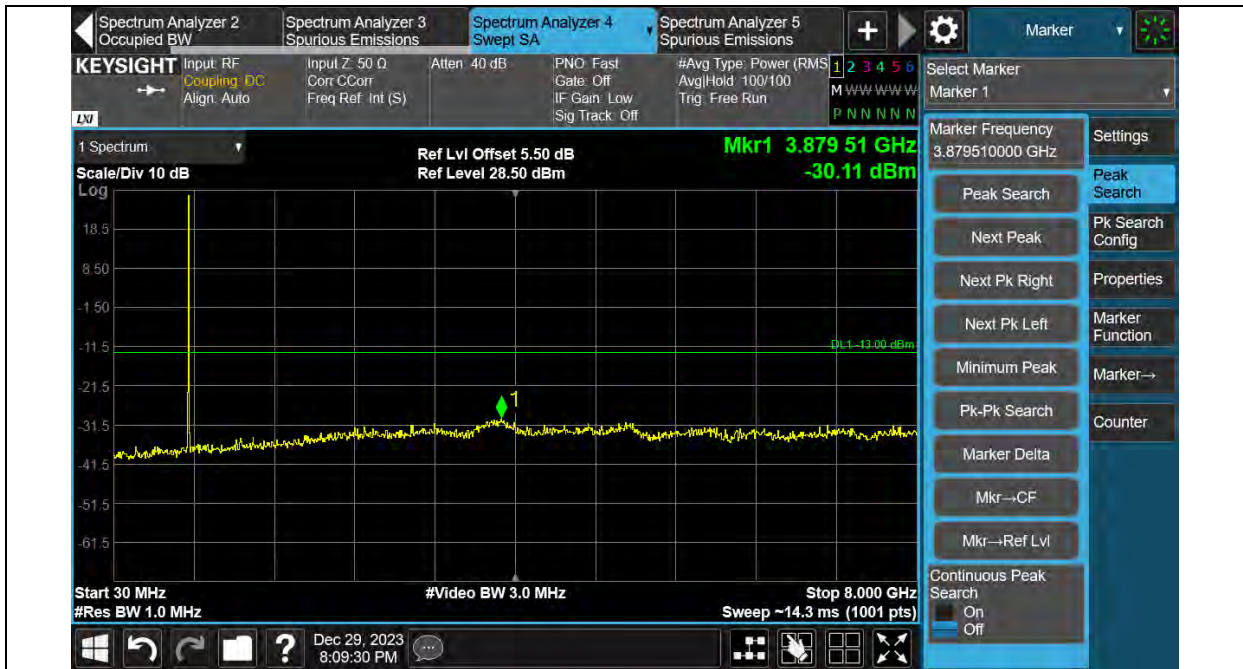

Band13-5MHz-64QAM-23205-1RB#0-30~8000MHz

Test Report No.: PSU-QSU2312200110RF03