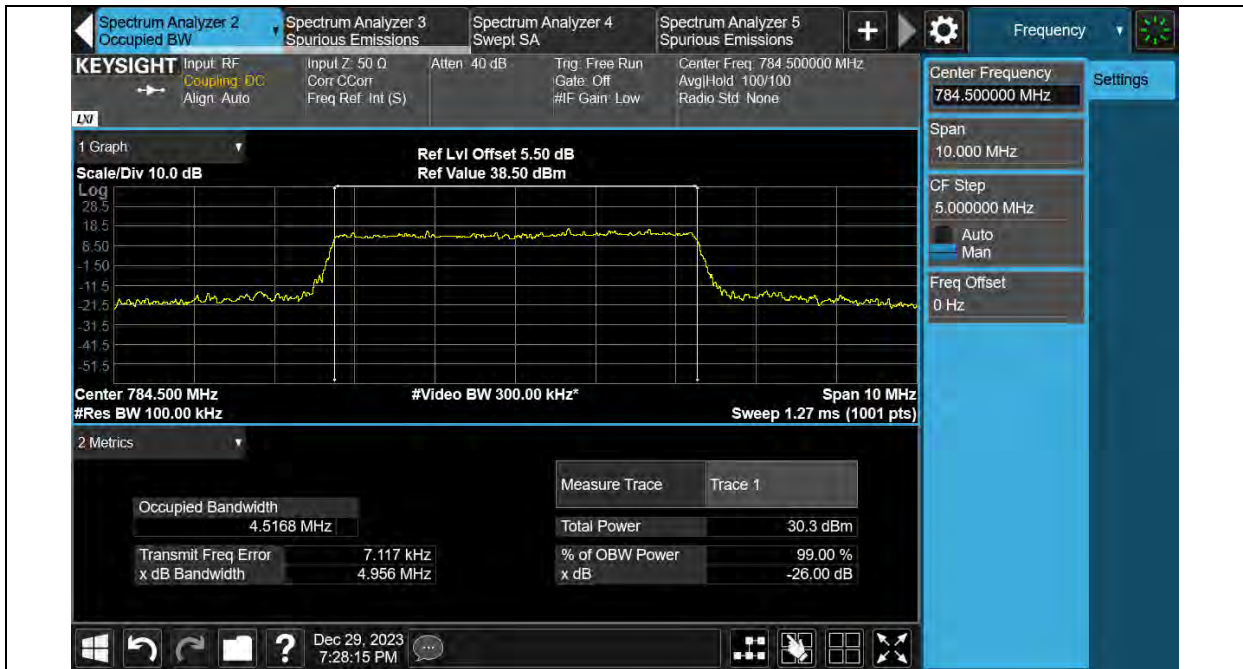

Test Report No.: PSU-QSU2312200110RF03