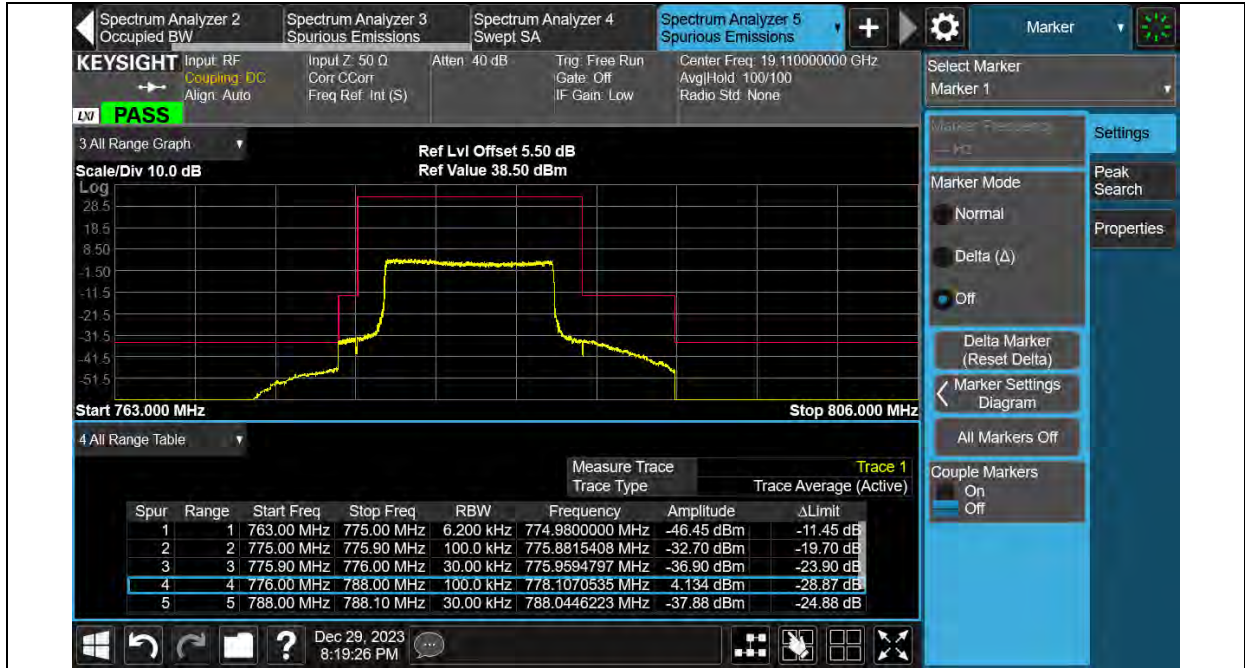

Band13-10MHz-64QAM-23230-1RB#0

BUREAU VERITAS

Test Report No.: PSU-QSU2312200110RF03

Band13-10MHz-64QAM-23230-1RB#49

Band13-10MHz-64QAM-23230-50RB#0

BUREAU VERITAS

Test Report No.: PSU-QSU2312200110RF03

CONDUCTED SPURIOUS EMISSION