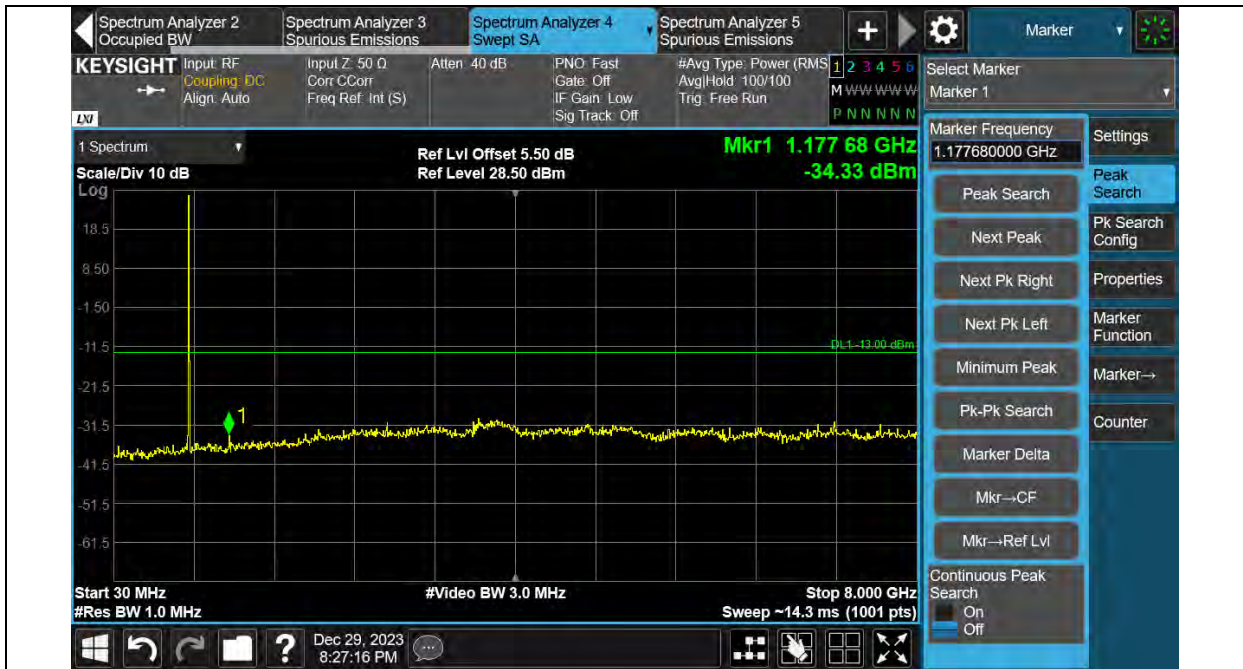

Test Graphs

Test Report No.: PSU-QSU2312200110RF03

Band13-5MHz-16QAM-23205-1RB#0-30~8000MHz

Band13-5MHz-16QAM-23230-1RB#0-30~8000MHz

Test Report No.: PSU-QSU2312200110RF03

Test Report No.: PSU-QSU2312200110RF03