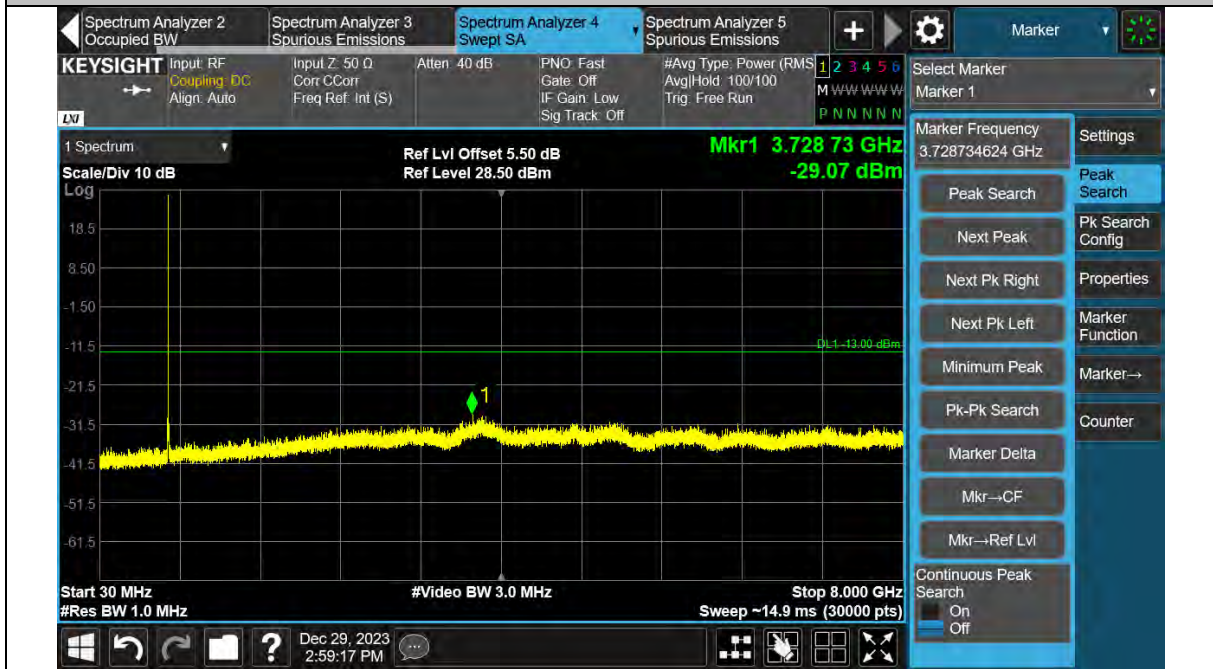

Band12-10MHz-64QAM-23130-1RB#0-30~8000MHz