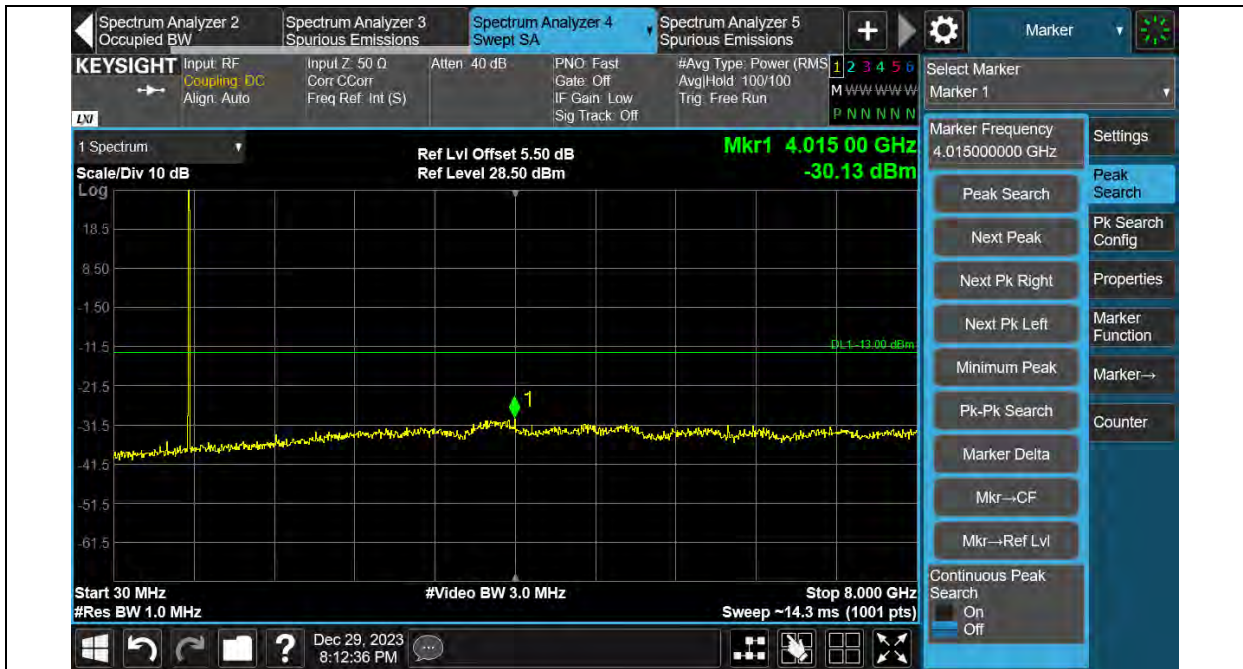

Test Report No.: PSU-QSU2312200110RF03