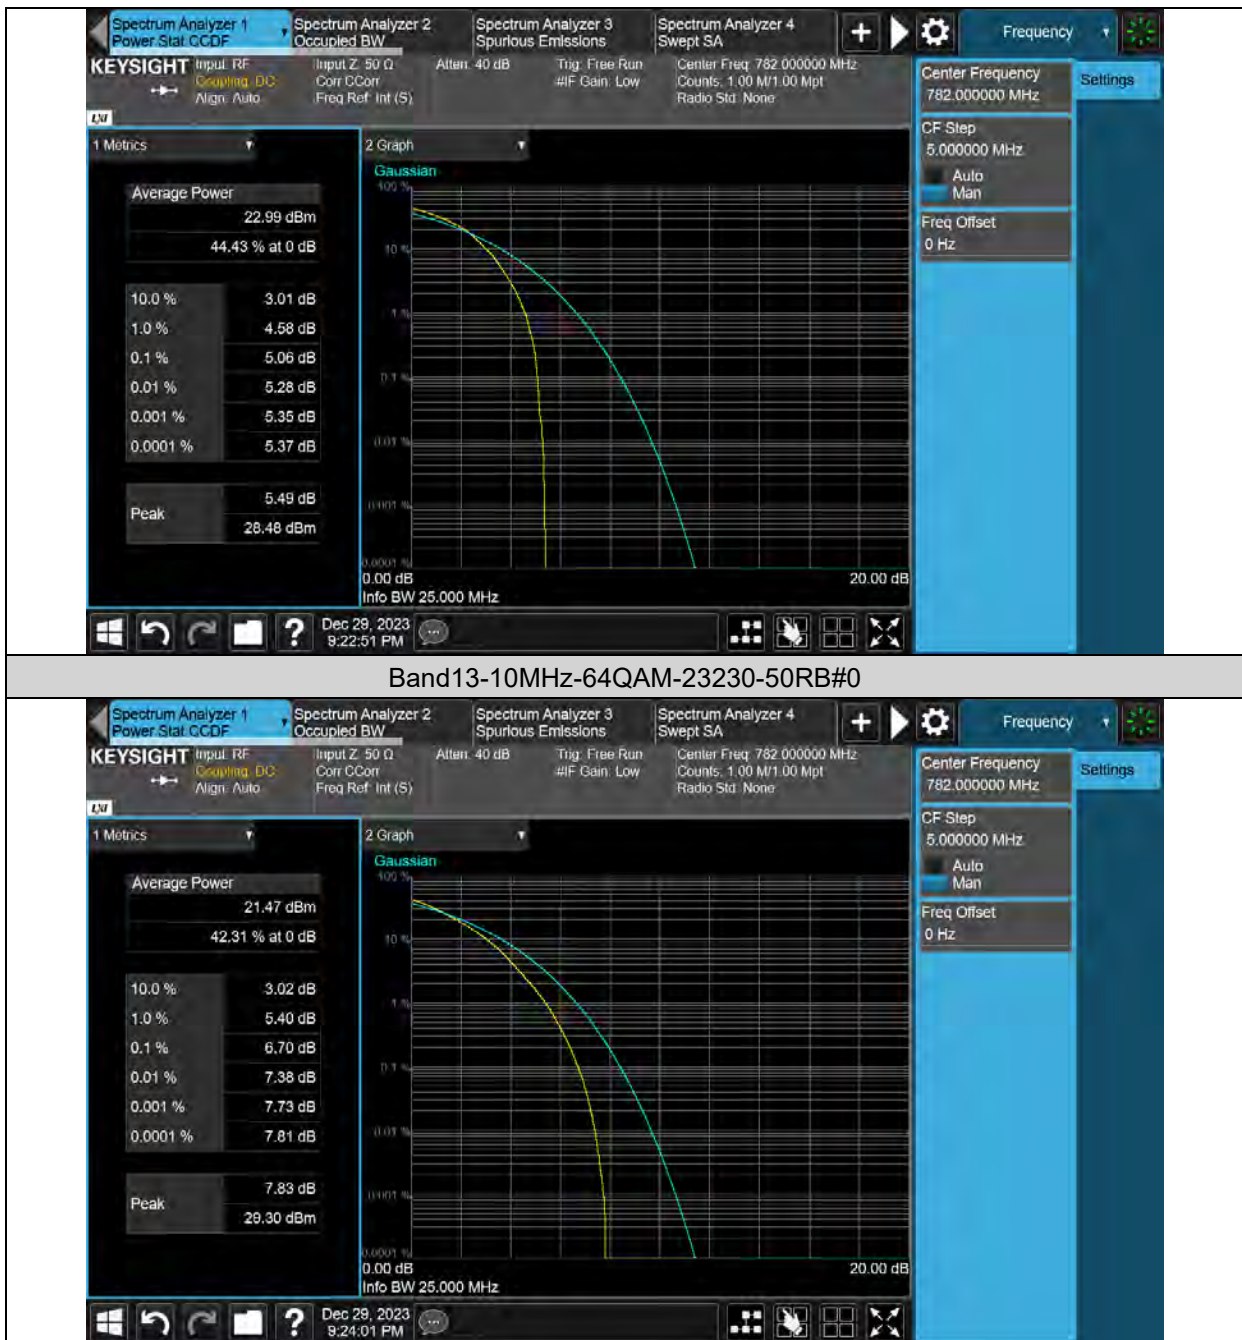

Test Report No.: PSU-QSU2312200110RF03

Test Graphs

Band13-10MHz-16QAM-23230-50RB#0

Band13-10MHz-64QAM-23230-1RB#0

26DB BANDWIDTH AND OCCUPIED BANDWIDTH

Test Result

Band	Bandwidth	Modulation	Channel	RB Configuration	Occupied Bandwidth (MHz)	26dB Bandwidth (MHz)	Verdict
Band13	5MHz	QPSK	23205	25RB#0	4.5107	4.968	PASS
Band13	5MHz	QPSK	23230	25RB#0	4.5171	4.996	PASS
Band13	5MHz	QPSK	23255	25RB#0	4.5168	4.956	PASS
Band13	5MHz	16QAM	23205	25RB#0	4.4997	5.003	PASS
Band13	5MHz	16QAM	23230	25RB#0	4.5056	4.915	PASS
Band13	5MHz	16QAM	23255	25RB#0	4.5202	4.956	PASS
Band13	5MHz	64QAM	23205	25RB#0	4.4987	4.934	PASS
Band13	5MHz	64QAM	23230	25RB#0	4.5109	4.922	PASS
Band13	5MHz	64QAM	23255	25RB#0	4.5178	4.968	PASS
Band13	10MHz	QPSK	23230	50RB#0	9.0220	9.927	PASS
Band13	10MHz	16QAM	23230	50RB#0	9.0079	9.777	PASS
Band13	10MHz	64QAM	23230	50RB#0	8.9995	4.934	PASS