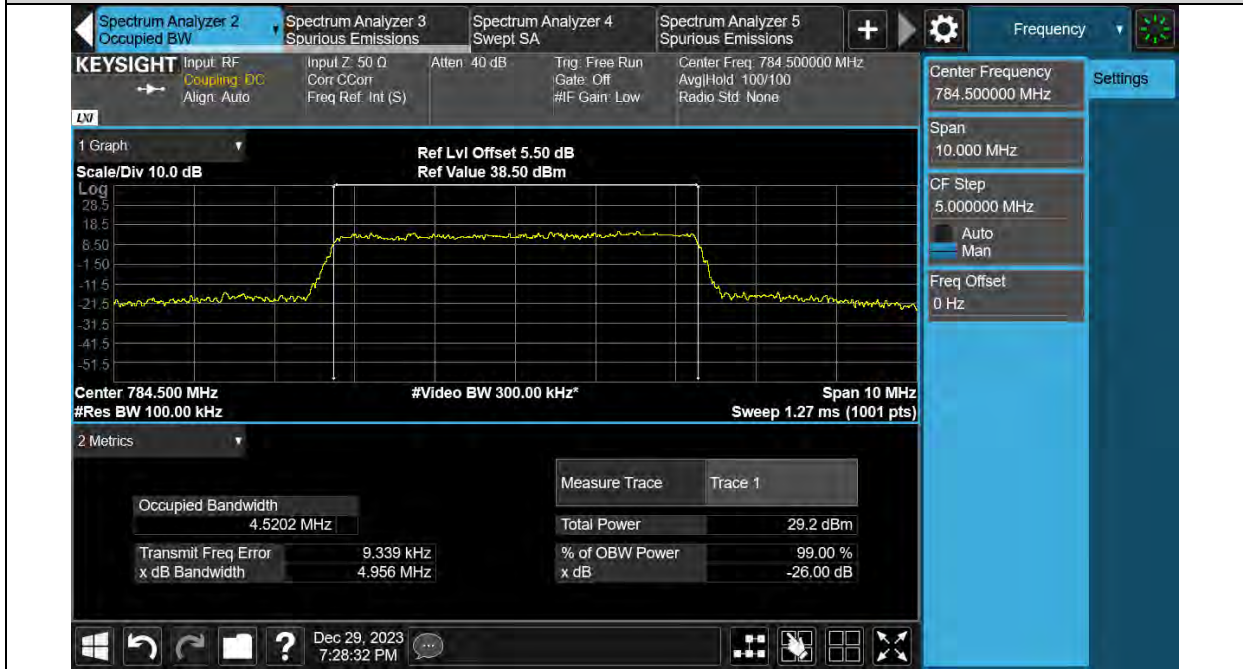

Test Report No.: PSU-QSU2312200110RF03

Test Graphs

Test Report No.: PSU-QSU2312200110RF03

Band13-5MHz-16QAM-23205-25RB#0

Band13-5MHz-16QAM-23230-25RB#0

Test Report No.: PSU-QSU2312200110RF03

Band13-5MHz-16QAM-23255-25RB#0