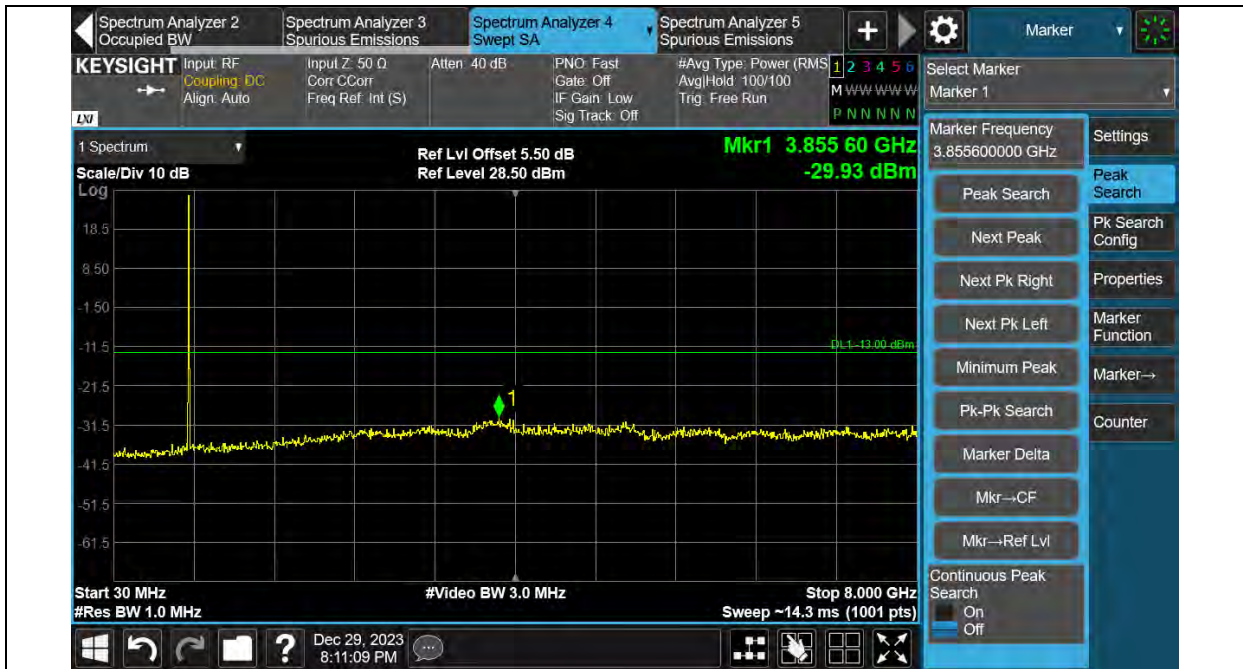

Test Graphs

Test Report No.: PSU-QSU2312200110RF03

Band13-5MHz-16QAM-23205-1RB#0-30~8000MHz

Band13-5MHz-16QAM-23230-1RB#0-30~8000MHz

Test Report No.: PSU-QSU2312200110RF03

Test Report No.: PSU-QSU2312200110RF03