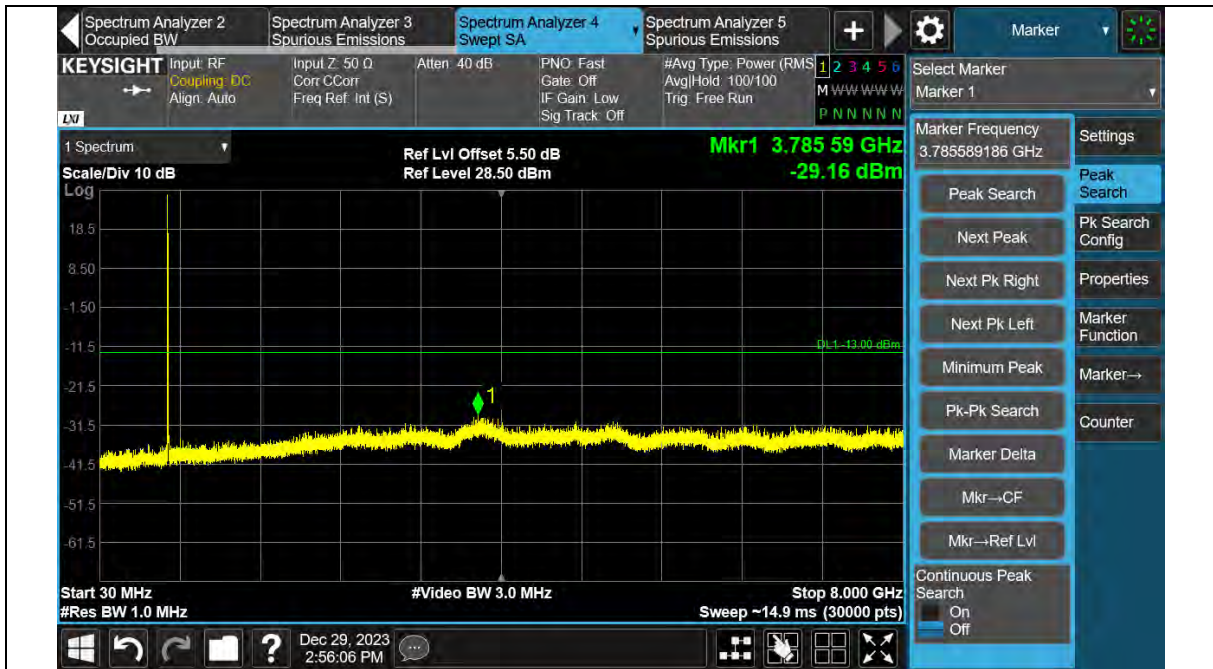

Band12-10MHz-64QAM-23095-1RB#0-30~8000MHz

Test Report No.: PSU-QSU2312200110RF03