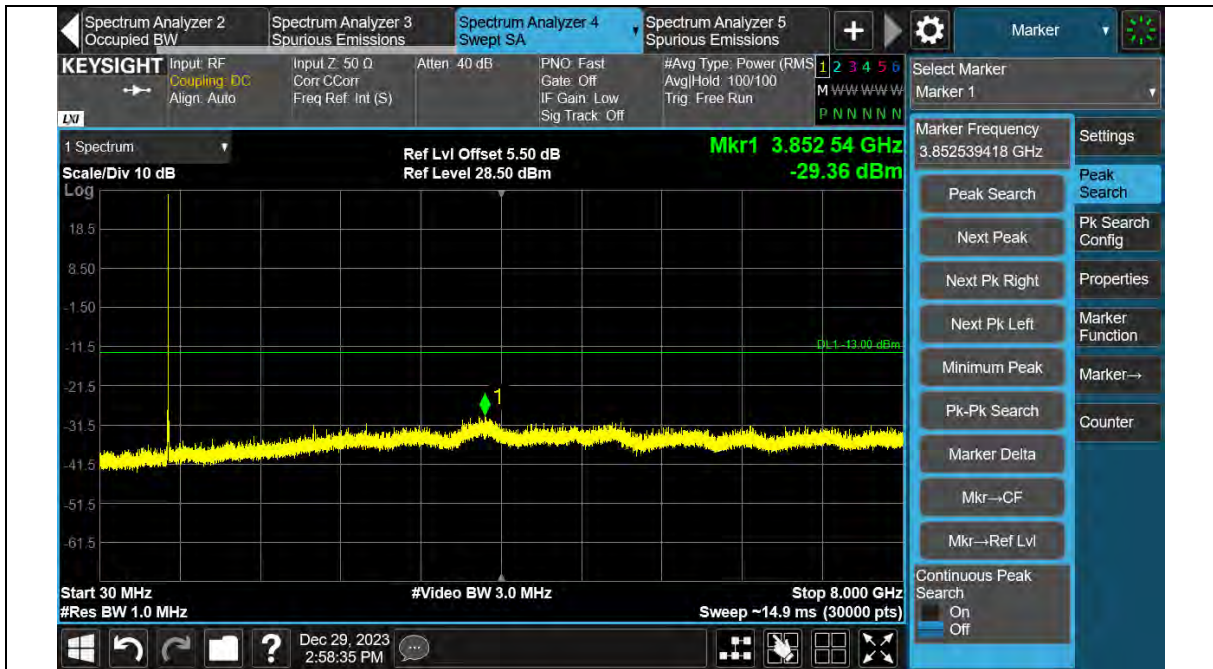

Test Report No.: PSU-QSU2312200110RF03

Band12-10MHz-16QAM-23095-1RB#0-30~8000MHz

Band12-10MHz-16QAM-23130-1RB#0-30~8000MHz

Test Report No.: PSU-QSU2312200110RF03

Band12-10MHz-64QAM-23060-1RB#0-30~8000MHz

Band12-10MHz-64QAM-23095-1RB#0-30~8000MHz