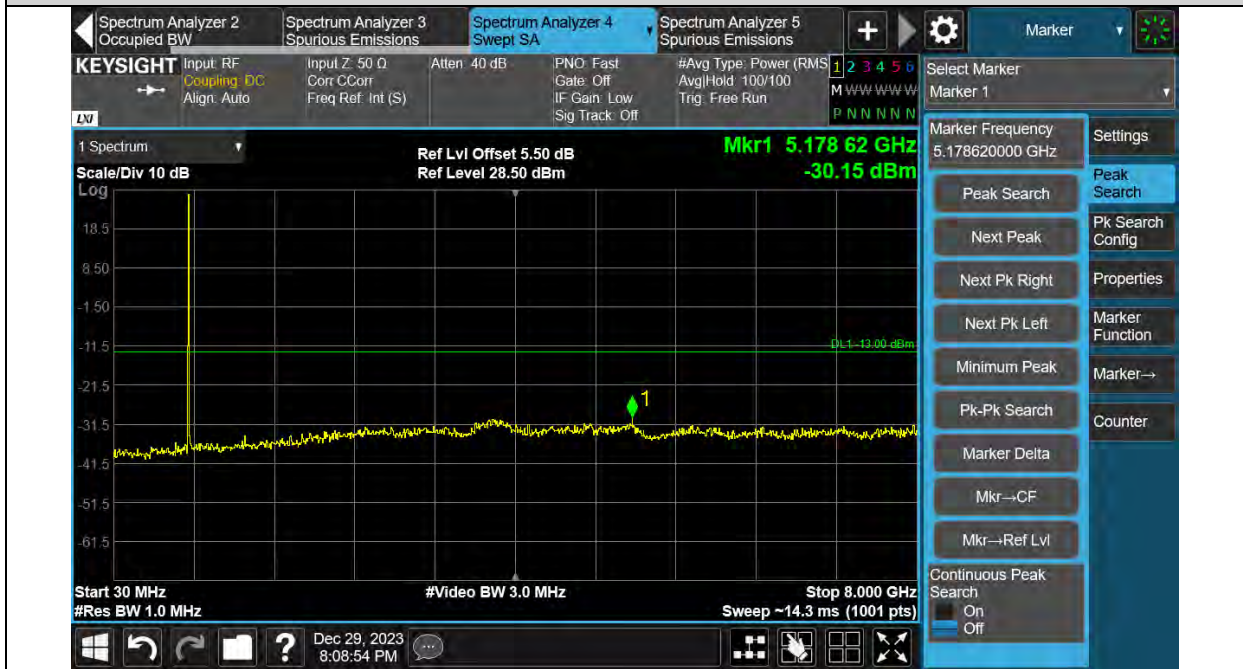

Test Graphs

Test Report No.: PSU-QSU2312200110RF03

Band13-5MHz-16QAM-23205-1RB#0-30~8000MHz

Band13-5MHz-16QAM-23230-1RB#0-30~8000MHz

Test Report No.: PSU-QSU2312200110RF03

Test Report No.: PSU-QSU2312200110RF03