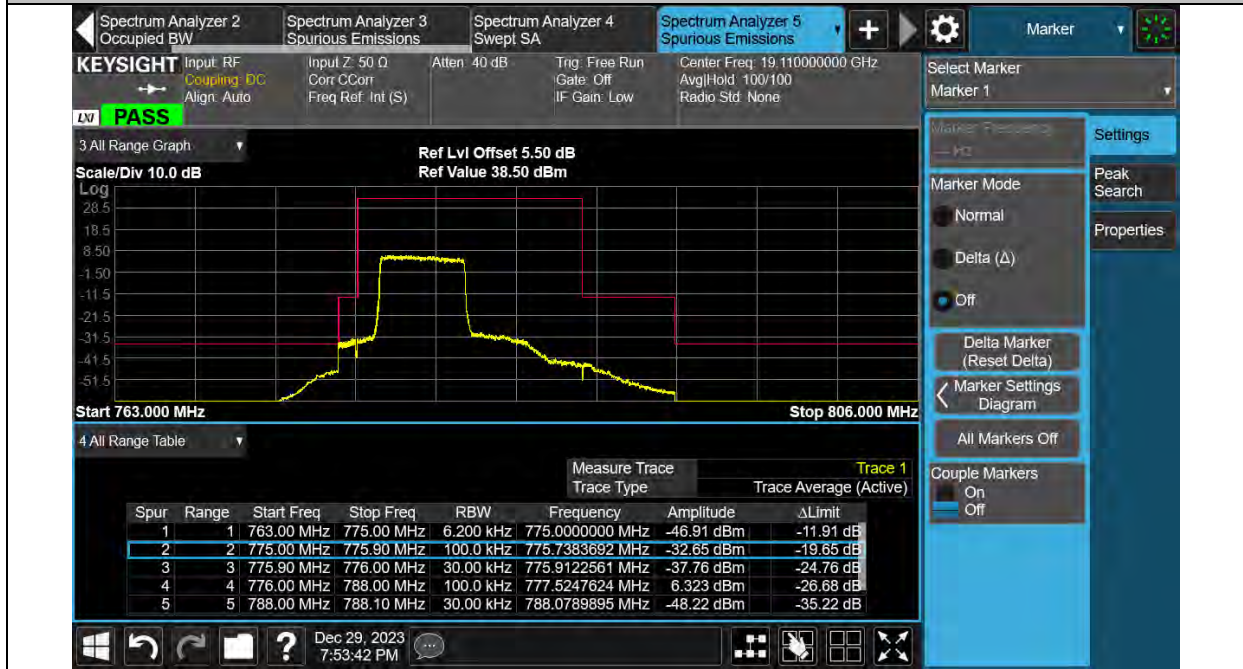

Band13-5MHz-64QAM-23205-1RB#0

BUREAU VERITAS

Test Report No.: PSU-QSU2312200110RF03

Band13-5MHz-64QAM-23205-25RB#0

Band13-5MHz-64QAM-23255-1RB#24

BUREAU VERITAS

Test Report No.: PSU-QSU2312200110RF03

Band13-5MHz-64QAM-23255-25RB#0