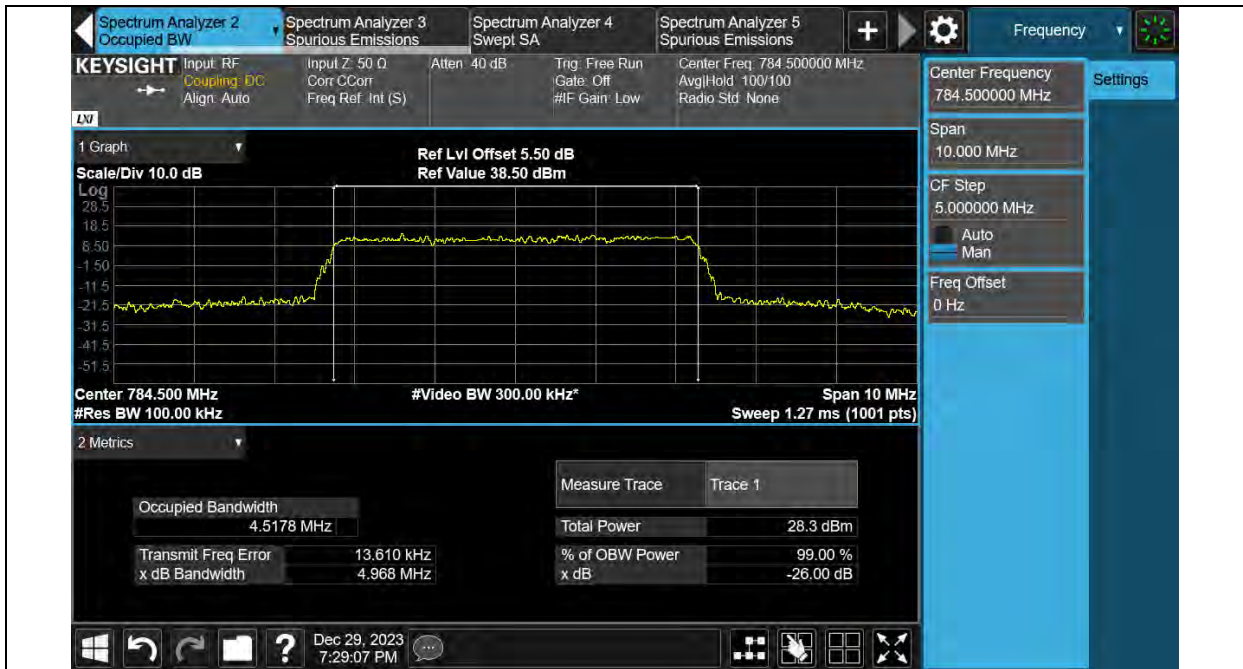

Band13-5MHz-64QAM-23205-25RB#0

Test Report No.: PSU-QSU2312200110RF03

Band13-5MHz-64QAM-23230-25RB#0

Band13-5MHz-64QAM-23255-25RB#0

Test Report No.: PSU-QSU2312200110RF03

Band13-10MHz-QPSK-23230-50RB#0

Band13-10MHz-16QAM-23230-50RB#0