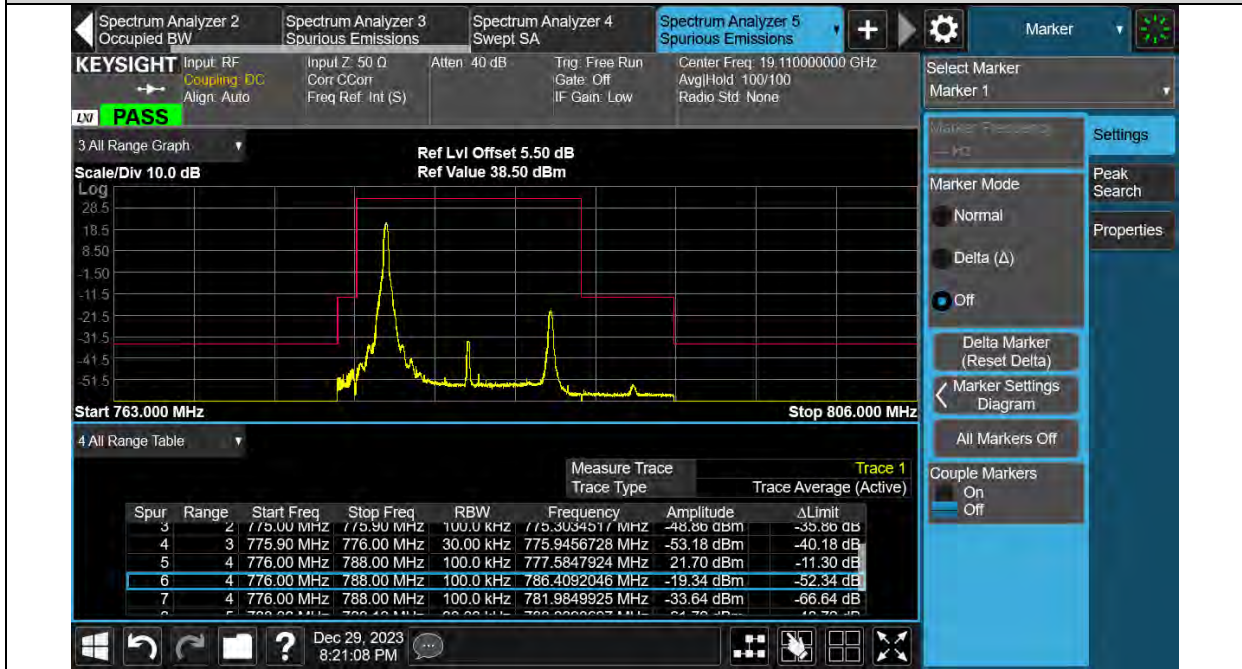

Band13-10MHz-QPSK-23230-50RB#0

BUREAU VERITAS

Test Report No.: PSU-QSU2312200110RF03

Band13-10MHz-16QAM-23230-1RB#0

Band13-10MHz-16QAM-23230-1RB#49

BUREAU VERITAS

Test Report No.: PSU-QSU2312200110RF03

Band13-10MHz-16QAM-23230-50RB#0