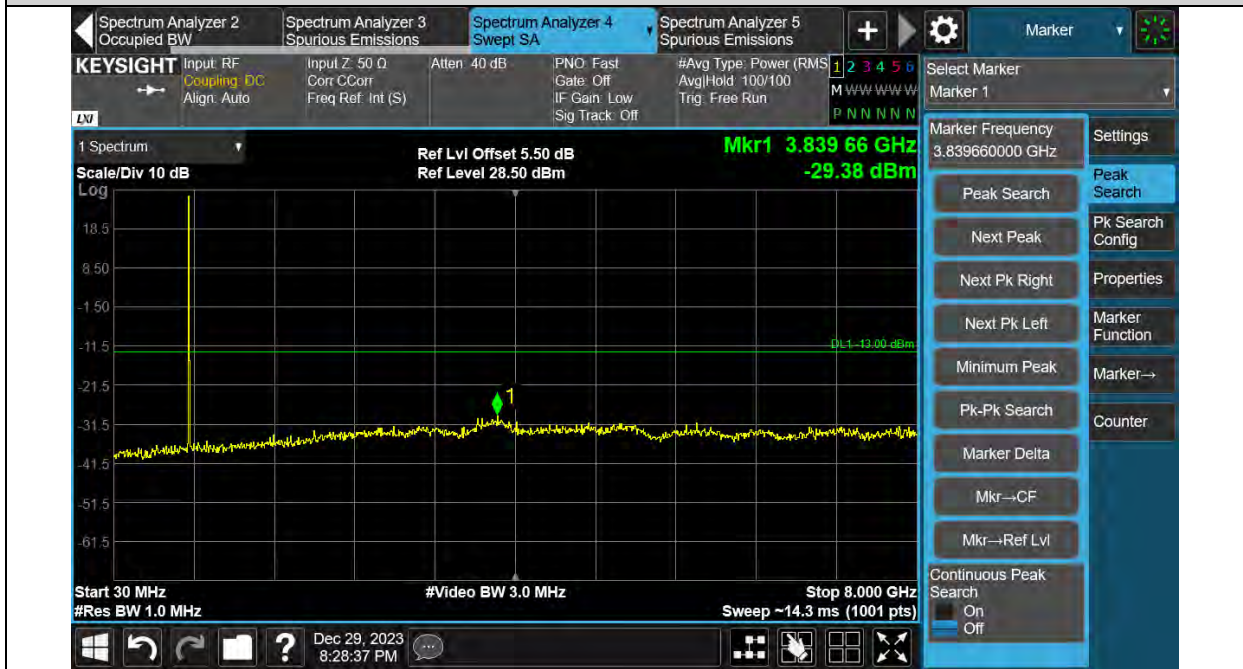

Band13-10MHz-64QAM-23230-1RB#0-30~8000MHz

FREQUENCY STABILITY

Test Result

Voltage										
Band	Bandwidth	Modulation	Channel	RB Configure	Voltage [Vdc]	Temperature (°C)	Deviation (Hz)	Deviation (ppm)	Limit (ppm)	Verdict
Band13	10MHz	QPSK	23230	50RB#0	VL	NT	2.3	0.002941	±2.5	PASS
Band13	10MHz	QPSK	23230	50RB#0	VN	NT	-17.2	-0.021995	±2.5	PASS
Band13	10MHz	QPSK	23230	50RB#0	VH	NT	-16.4	-0.020972	±2.5	PASS
Band13	10MHz	16QAM	23230	50RB#0	VL	NT	27	0.034527	±2.5	PASS
Band13	10MHz	16QAM	23230	50RB#0	VN	NT	-0.3	-0.000384	±2.5	PASS
Band13	10MHz	16QAM	23230	50RB#0	VH	NT	8.3	0.010614	±2.5	PASS
Band13	10MHz	64QAM	23230	50RB#0	VL	NT	27	0.034527	±2.5	PASS
Band13	10MHz	64QAM	23230	50RB#0	VN	NT	4.4	0.005627	±2.5	PASS
Band13	10MHz	64QAM	23230	50RB#0	VH	NT	-10	-0.012788	±2.5	PASS