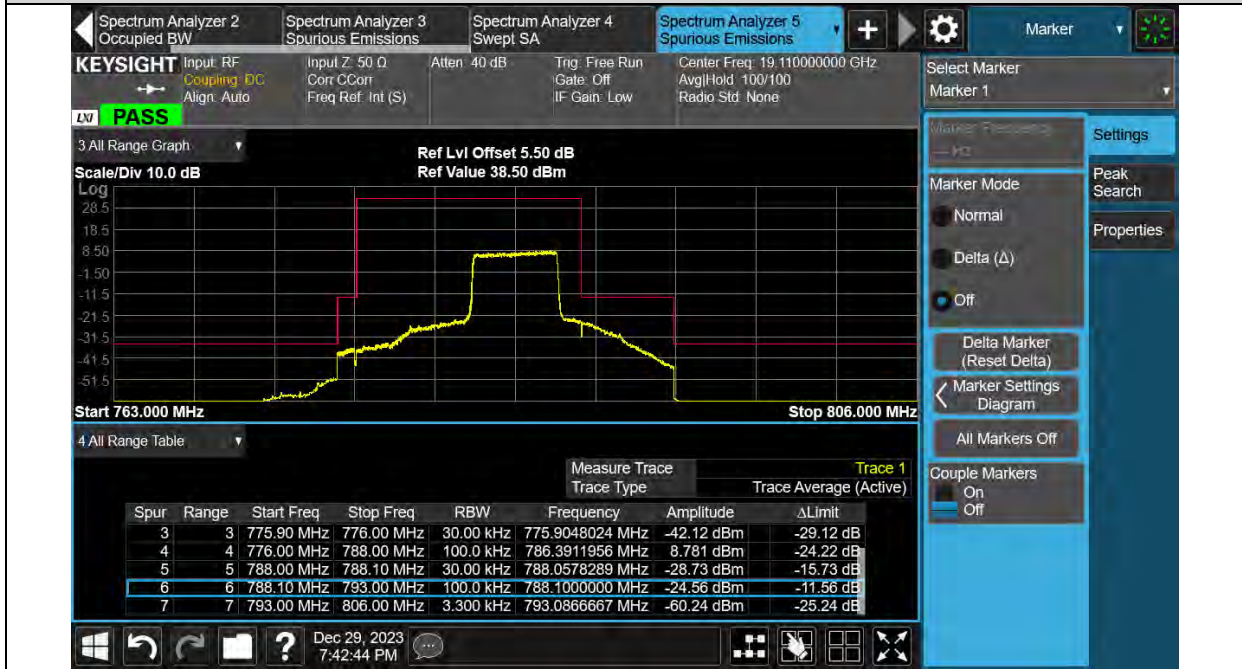

Test Graphs

BUREAU VERITAS

Test Report No.: PSU-QSU2312200110RF03

Band13-5MHz-QPSK-23255-25RB#0

Band13-5MHz-16QAM-23205-1RB#0

BUREAU VERITAS

Test Report No.: PSU-QSU2312200110RF03

Band13-5MHz-16QAM-23205-25RB#0