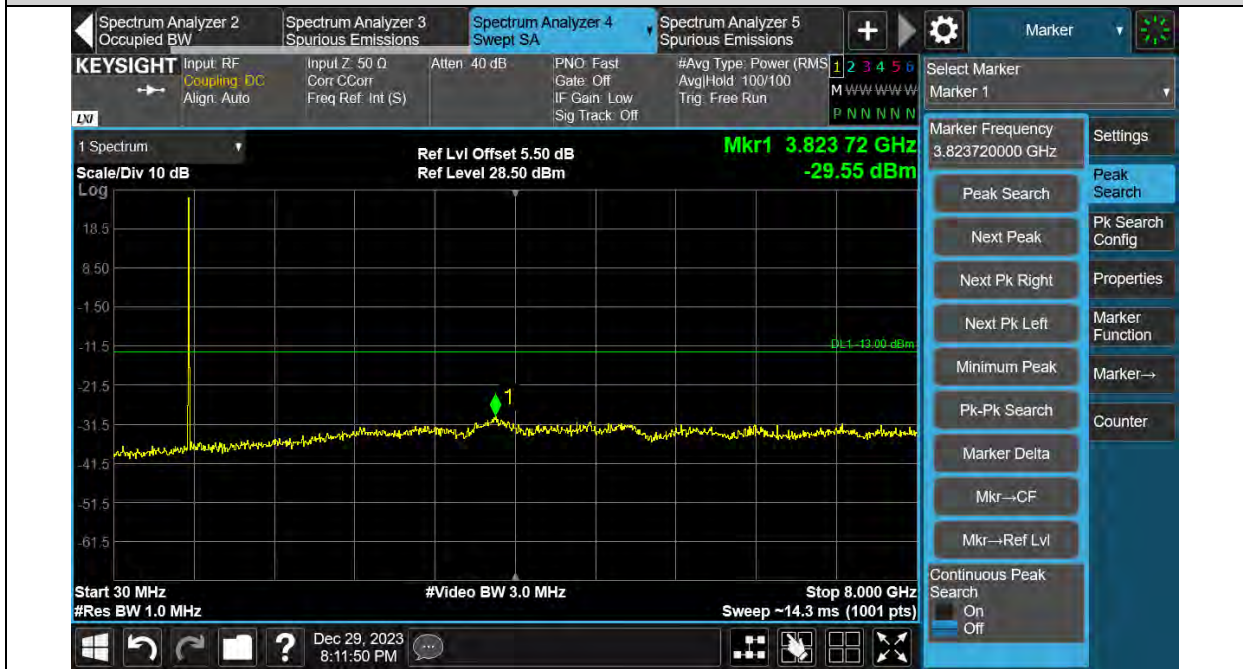

Band13-5MHz-64QAM-23230-1RB#0-30~8000MHz