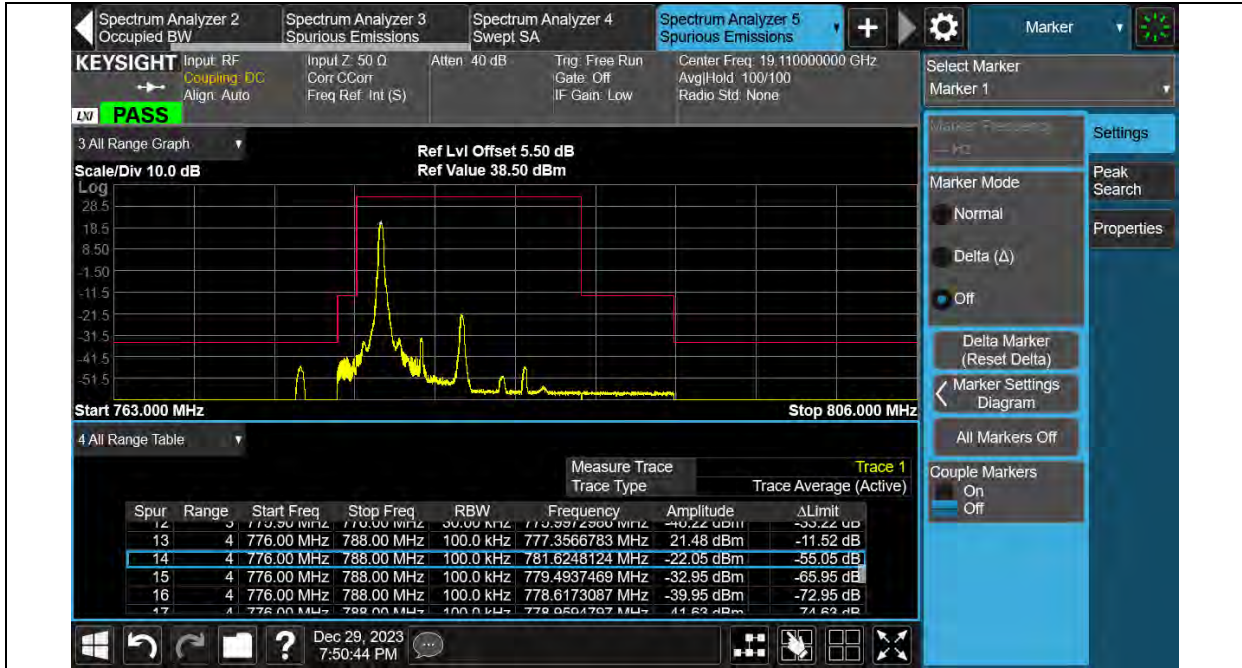

Test Graphs

BUREAU VERITAS

Test Report No.: PSU-QSU2312200110RF03

Band13-5MHz-QPSK-23255-25RB#0

Band13-5MHz-16QAM-23205-1RB#0

BUREAU VERITAS

Test Report No.: PSU-QSU2312200110RF03

Band13-5MHz-16QAM-23205-25RB#0