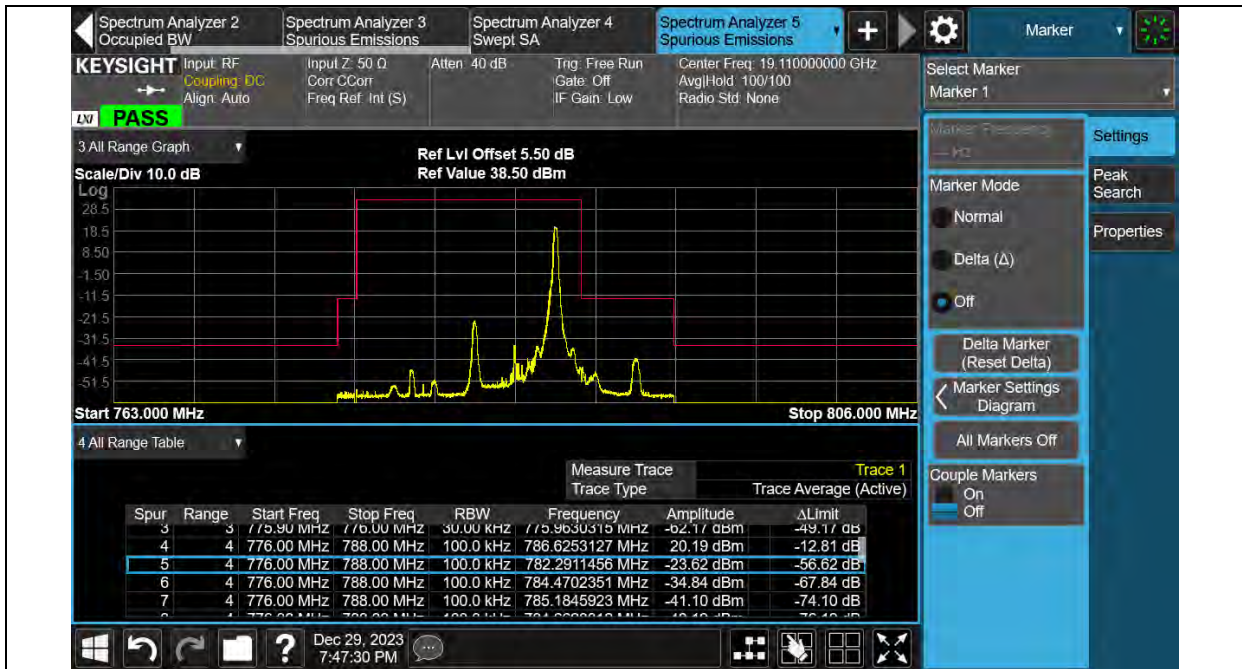

Band13-5MHz-64QAM-23205-1RB#0

BUREAU VERITAS

Test Report No.: PSU-QSU2312200110RF03

Band13-5MHz-64QAM-23205-25RB#0

Band13-5MHz-64QAM-23255-1RB#24

BUREAU VERITAS

Test Report No.: PSU-QSU2312200110RF03

Band13-5MHz-64QAM-23255-25RB#0