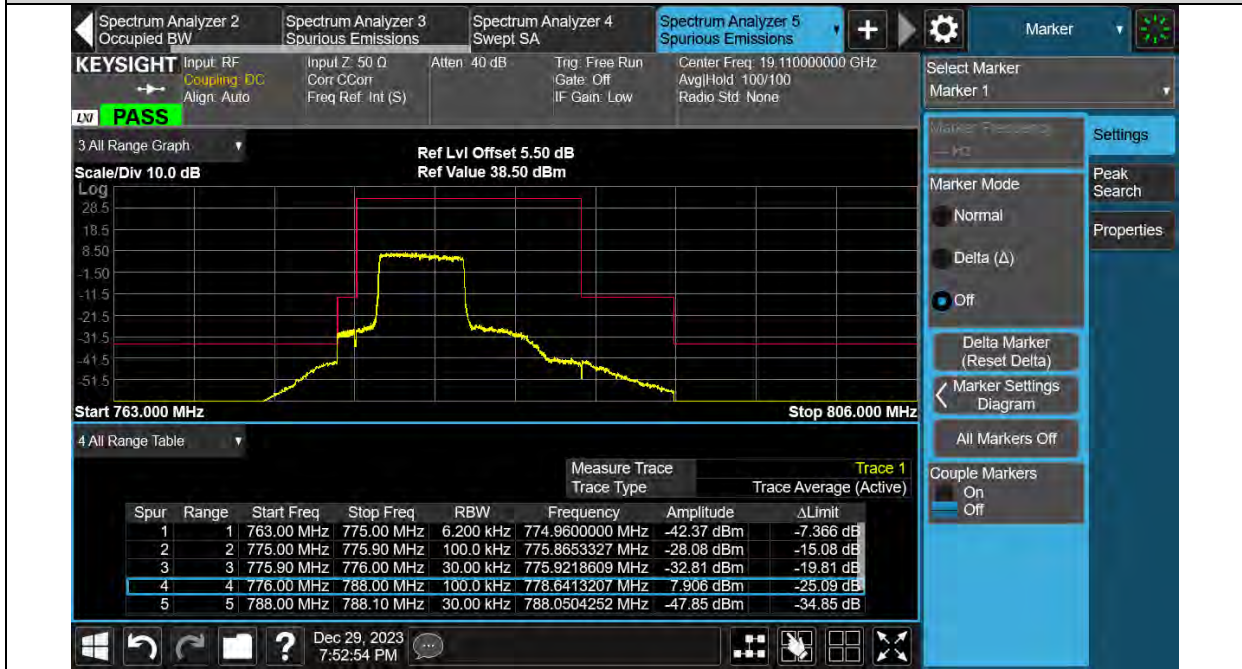

Test Graphs

BUREAU VERITAS

Test Report No.: PSU-QSU2312200110RF03

Band13-5MHz-QPSK-23255-25RB#0

Band13-5MHz-16QAM-23205-1RB#0

BUREAU VERITAS

Test Report No.: PSU-QSU2312200110RF03

Band13-5MHz-16QAM-23205-25RB#0