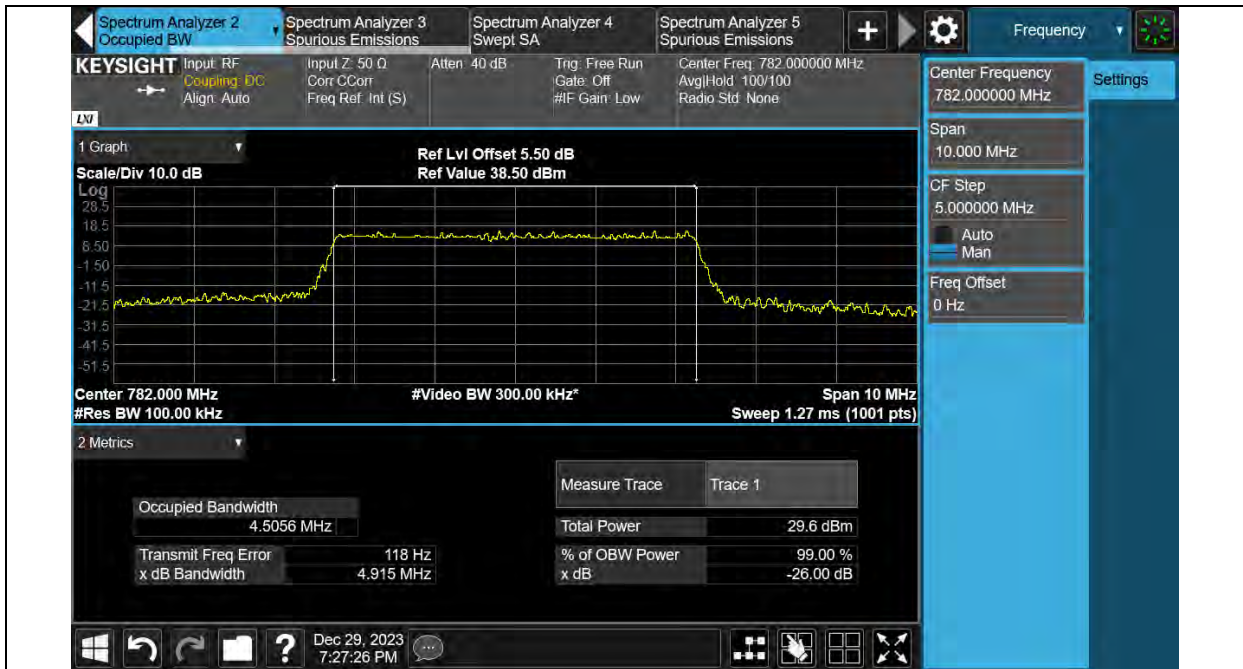

Test Report No.: PSU-QSU2312200110RF03

Test Graphs

Test Report No.: PSU-QSU2312200110RF03

Band13-5MHz-16QAM-23205-25RB#0

Band13-5MHz-16QAM-23230-25RB#0

Test Report No.: PSU-QSU2312200110RF03

Band13-5MHz-16QAM-23255-25RB#0