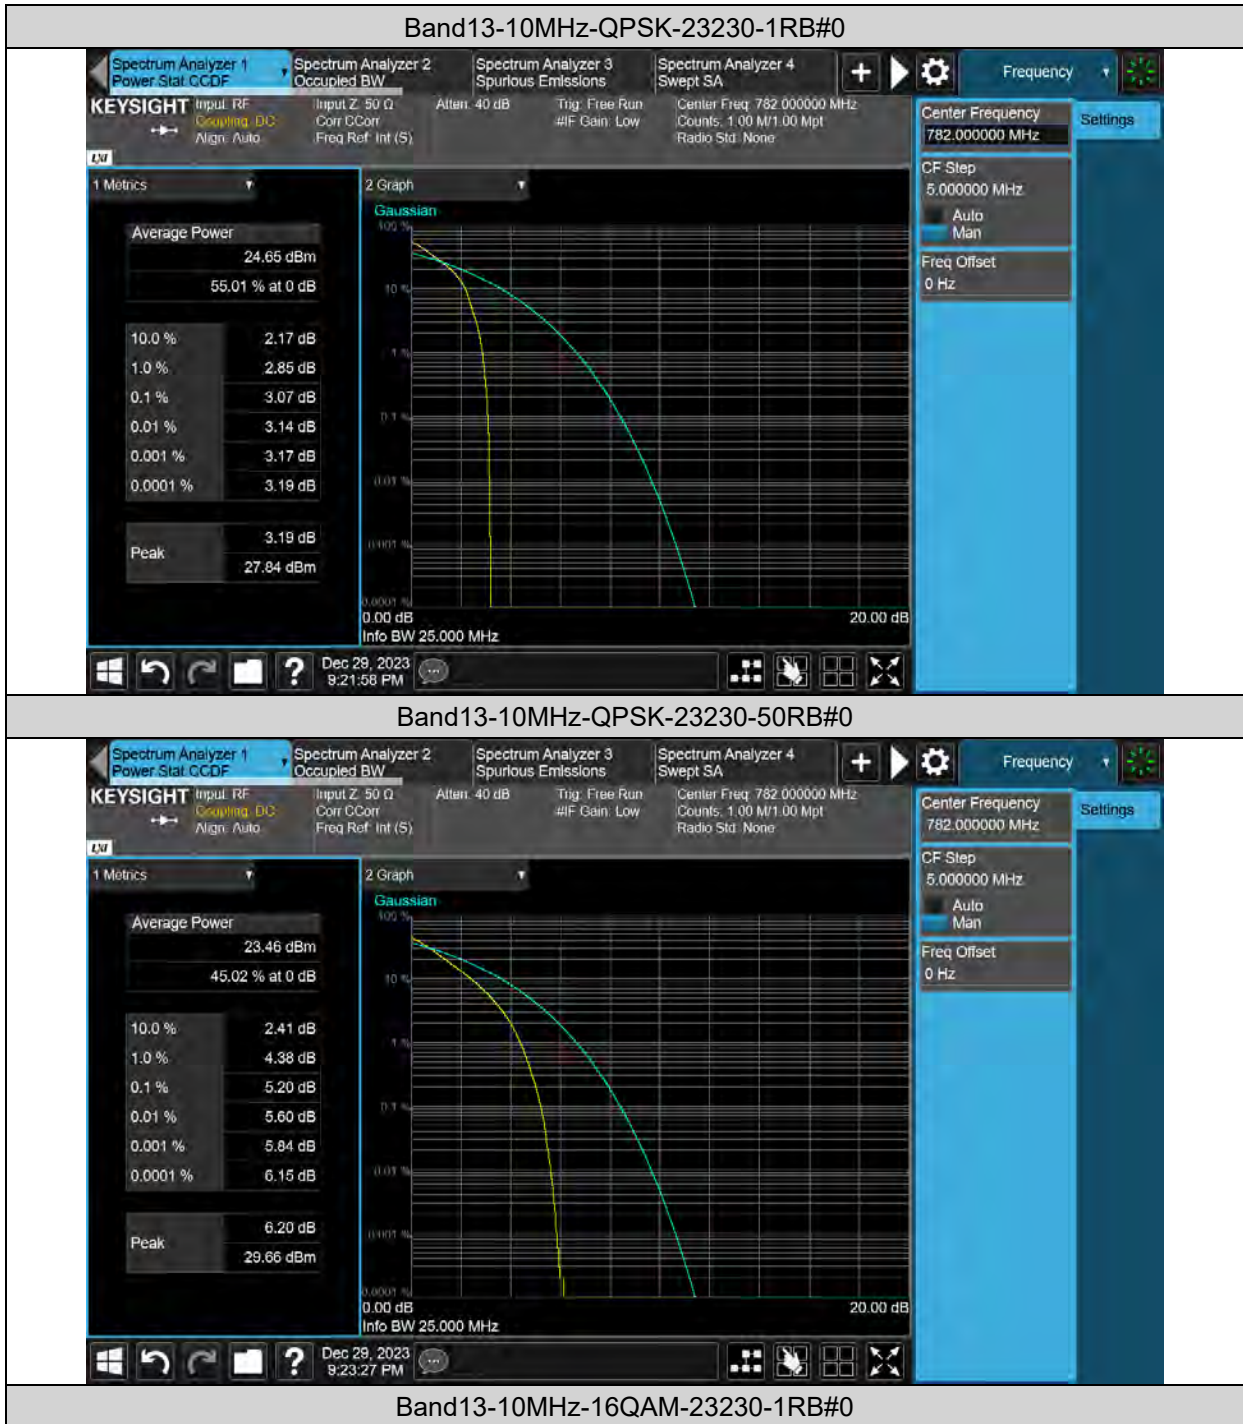

Test Report No.: PSU-QSU2312200110RF03

Test Graphs