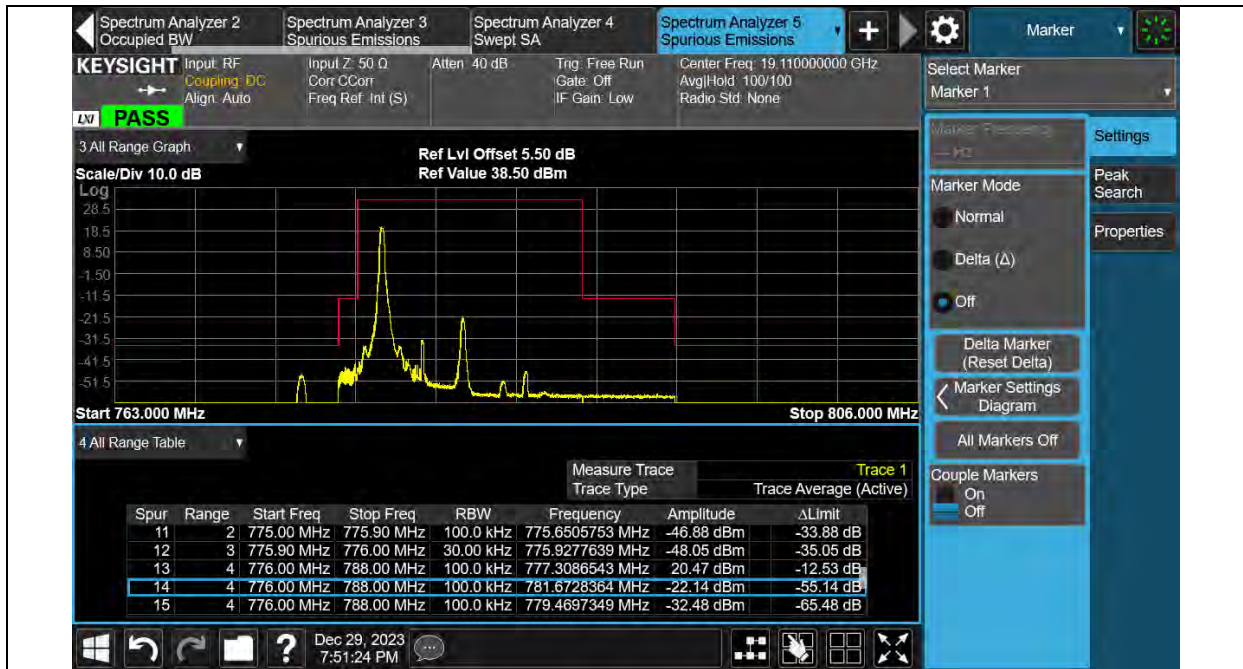

BUREAU VERITAS

Test Report No.: PSU-QSU2312200110RF03