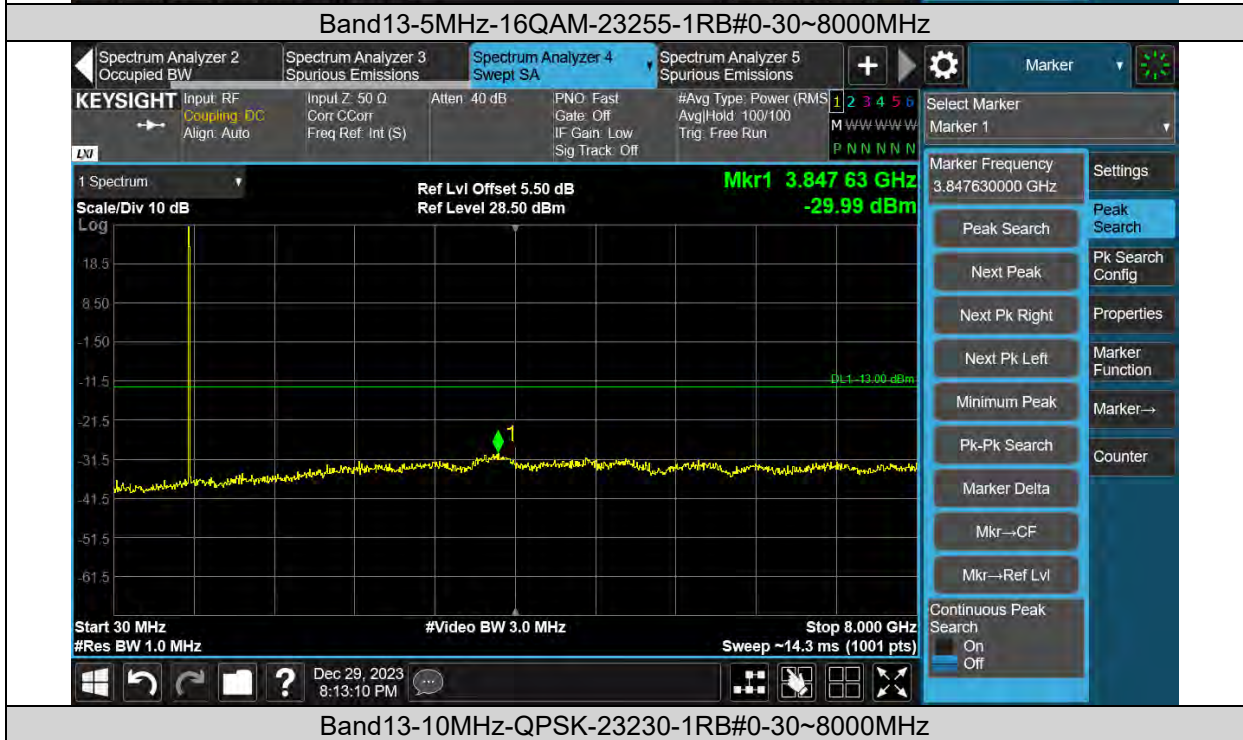

Test Graphs

Test Report No.: PSU-QSU2312200110RF03

Band13-5MHz-16QAM-23205-1RB#0-30~8000MHz

Band13-5MHz-16QAM-23230-1RB#0-30~8000MHz

Test Report No.: PSU-QSU2312200110RF03

Test Report No.: PSU-QSU2312200110RF03