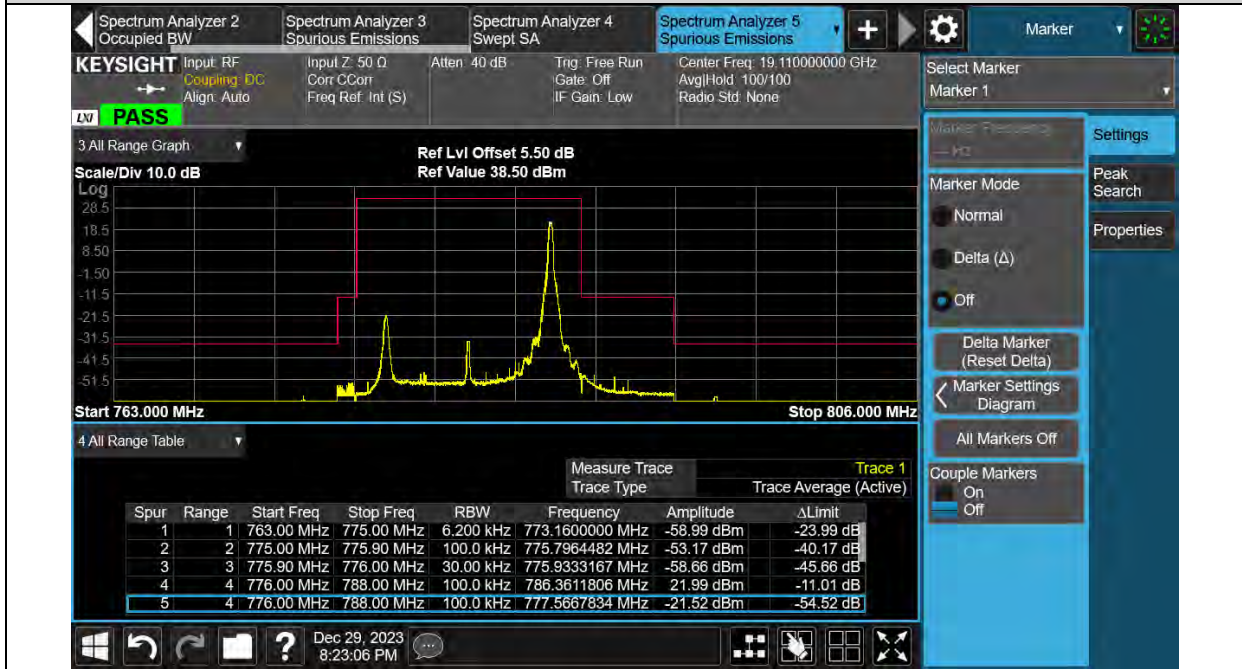

Band13-5MHz-16QAM-23255-1RB#24

BUREAU VERITAS

Test Report No.: PSU-QSU2312200110RF03

Band13-5MHz-16QAM-23255-25RB#0

Band13-10MHz-QPSK-23230-1RB#0

BUREAU VERITAS

Test Report No.: PSU-QSU2312200110RF03

Band13-10MHz-QPSK-23230-1RB#49