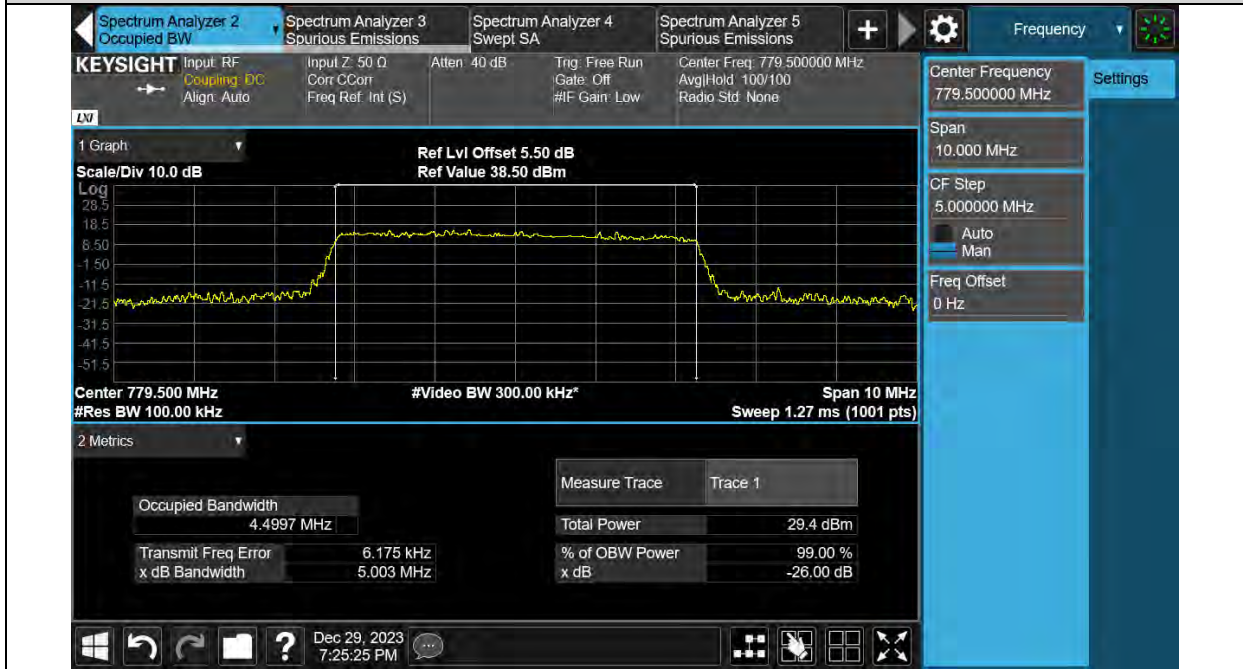

Test Report No.: PSU-QSU2312200110RF03

Test Graphs

Test Report No.: PSU-QSU2312200110RF03

Band13-5MHz-16QAM-23205-25RB#0

Band13-5MHz-16QAM-23230-25RB#0

Test Report No.: PSU-QSU2312200110RF03

Band13-5MHz-16QAM-23255-25RB#0