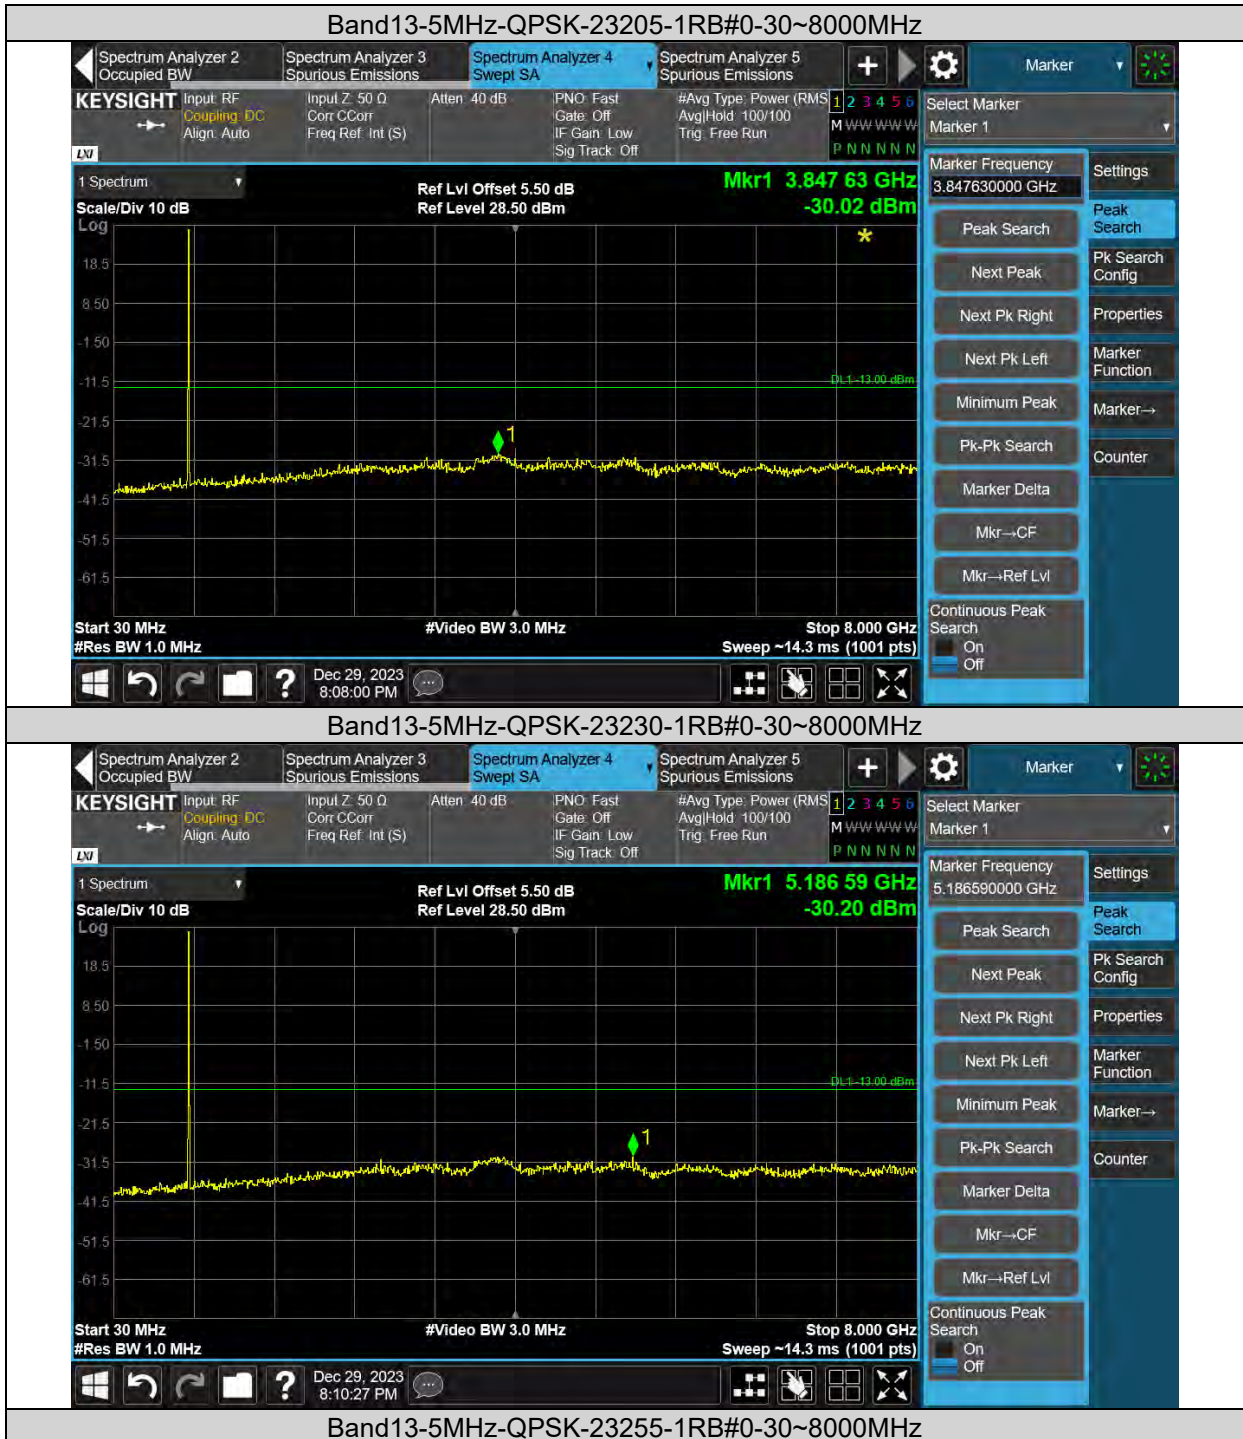

Test Graphs