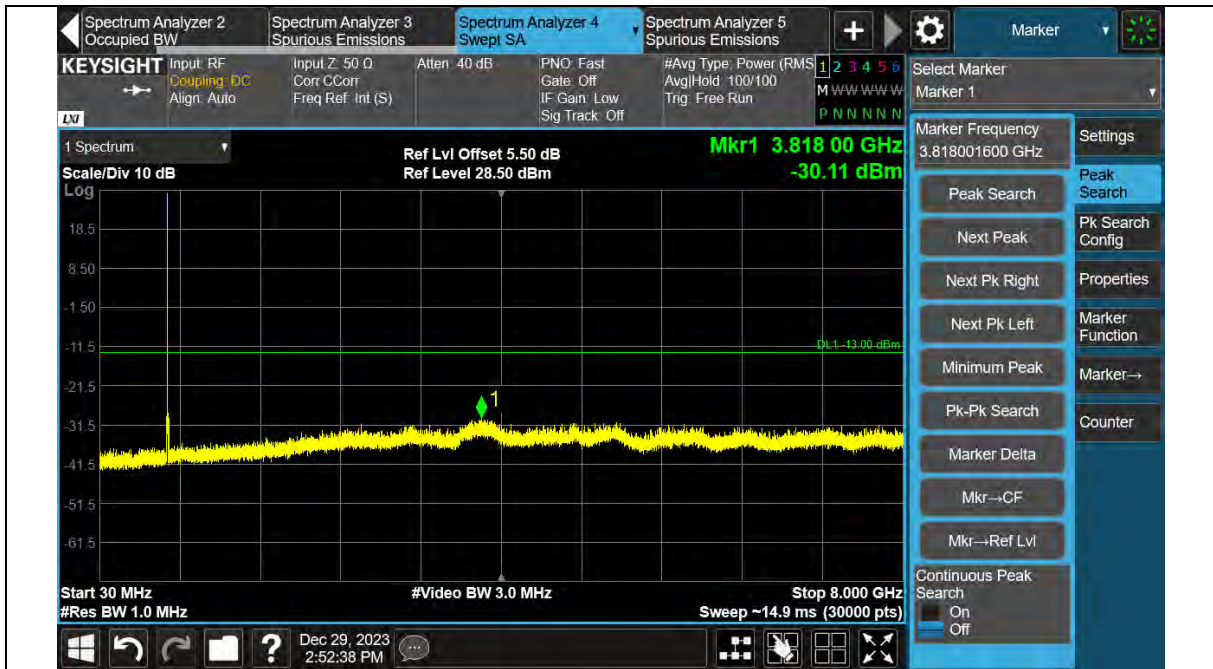

Band12-10MHz-16QAM-23060-1RB#0-30~8000MHz

Test Report No.: PSU-QSU2312200110RF03