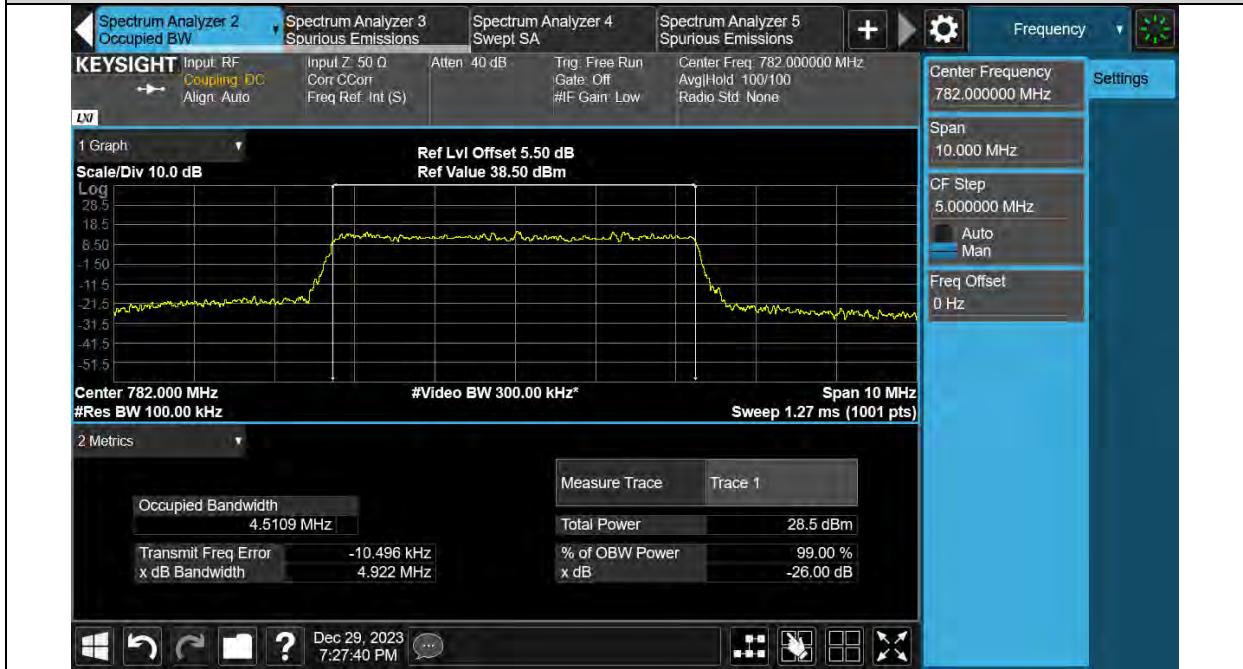

Band13-5MHz-64QAM-23230-25RB#0

Band13-5MHz-64QAM-23255-25RB#0