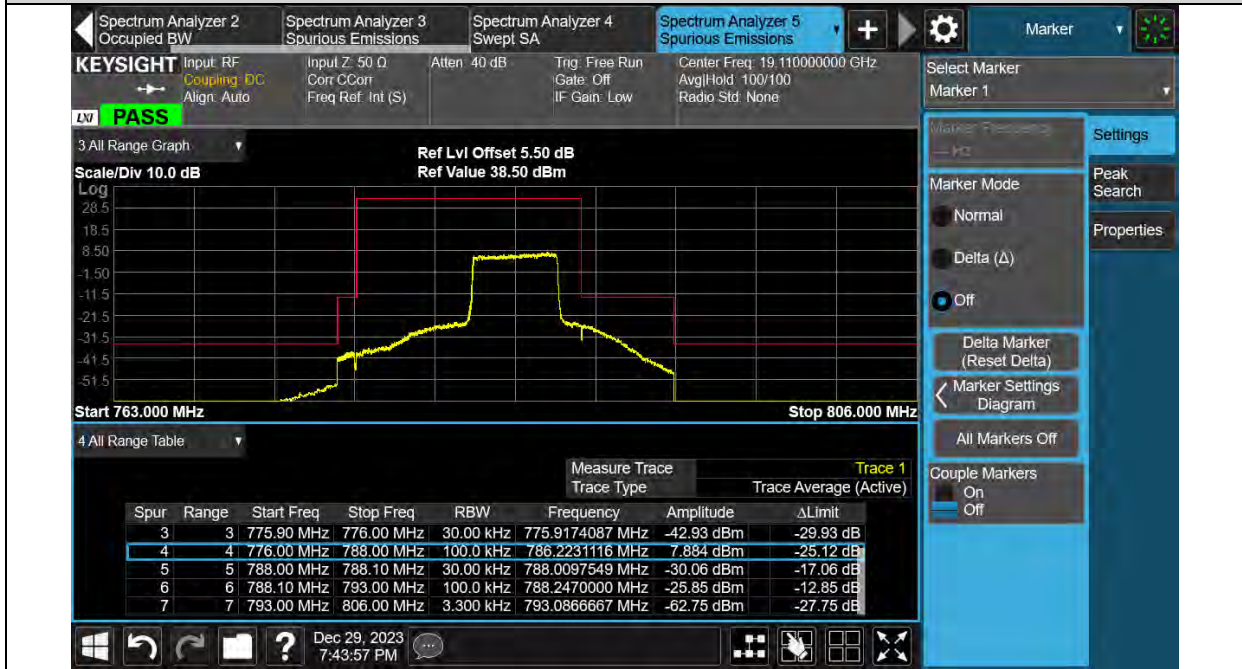

Band13-5MHz-16QAM-23255-1RB#24

BUREAU VERITAS

Test Report No.: PSU-QSU2312200110RF03

Band13-5MHz-16QAM-23255-25RB#0

Band13-10MHz-QPSK-23230-1RB#0

BUREAU VERITAS

Test Report No.: PSU-QSU2312200110RF03

Band13-10MHz-QPSK-23230-1RB#49