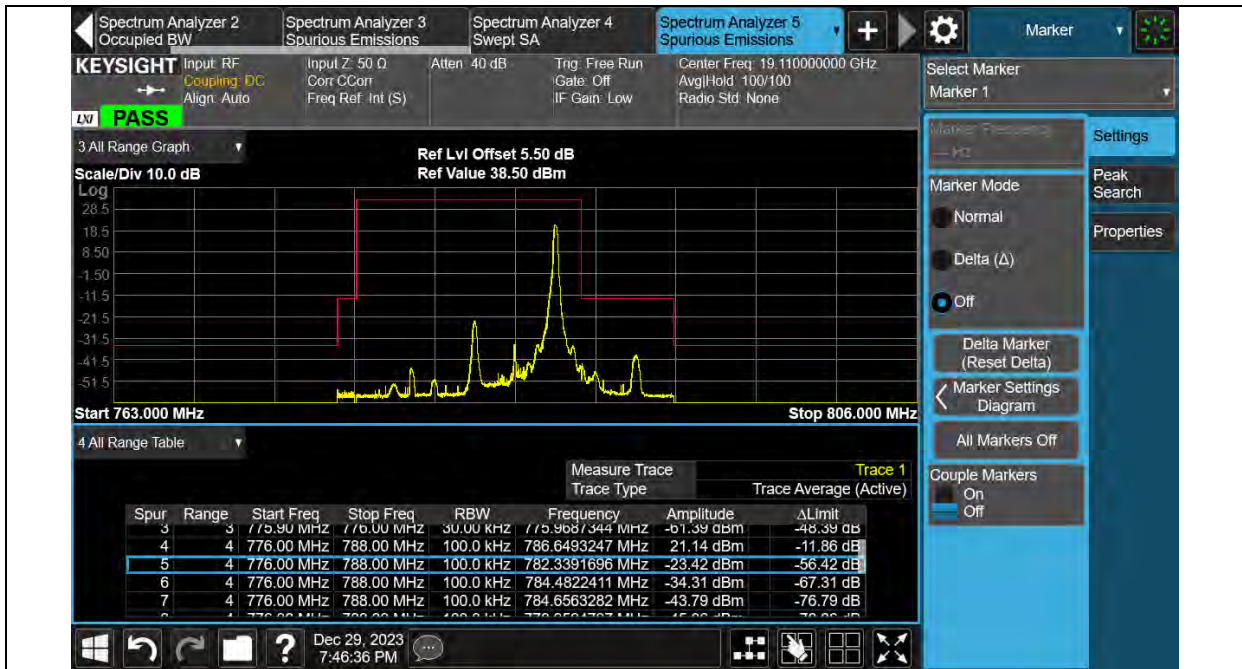

BUREAU VERITAS

Test Report No.: PSU-QSU2312200110RF03