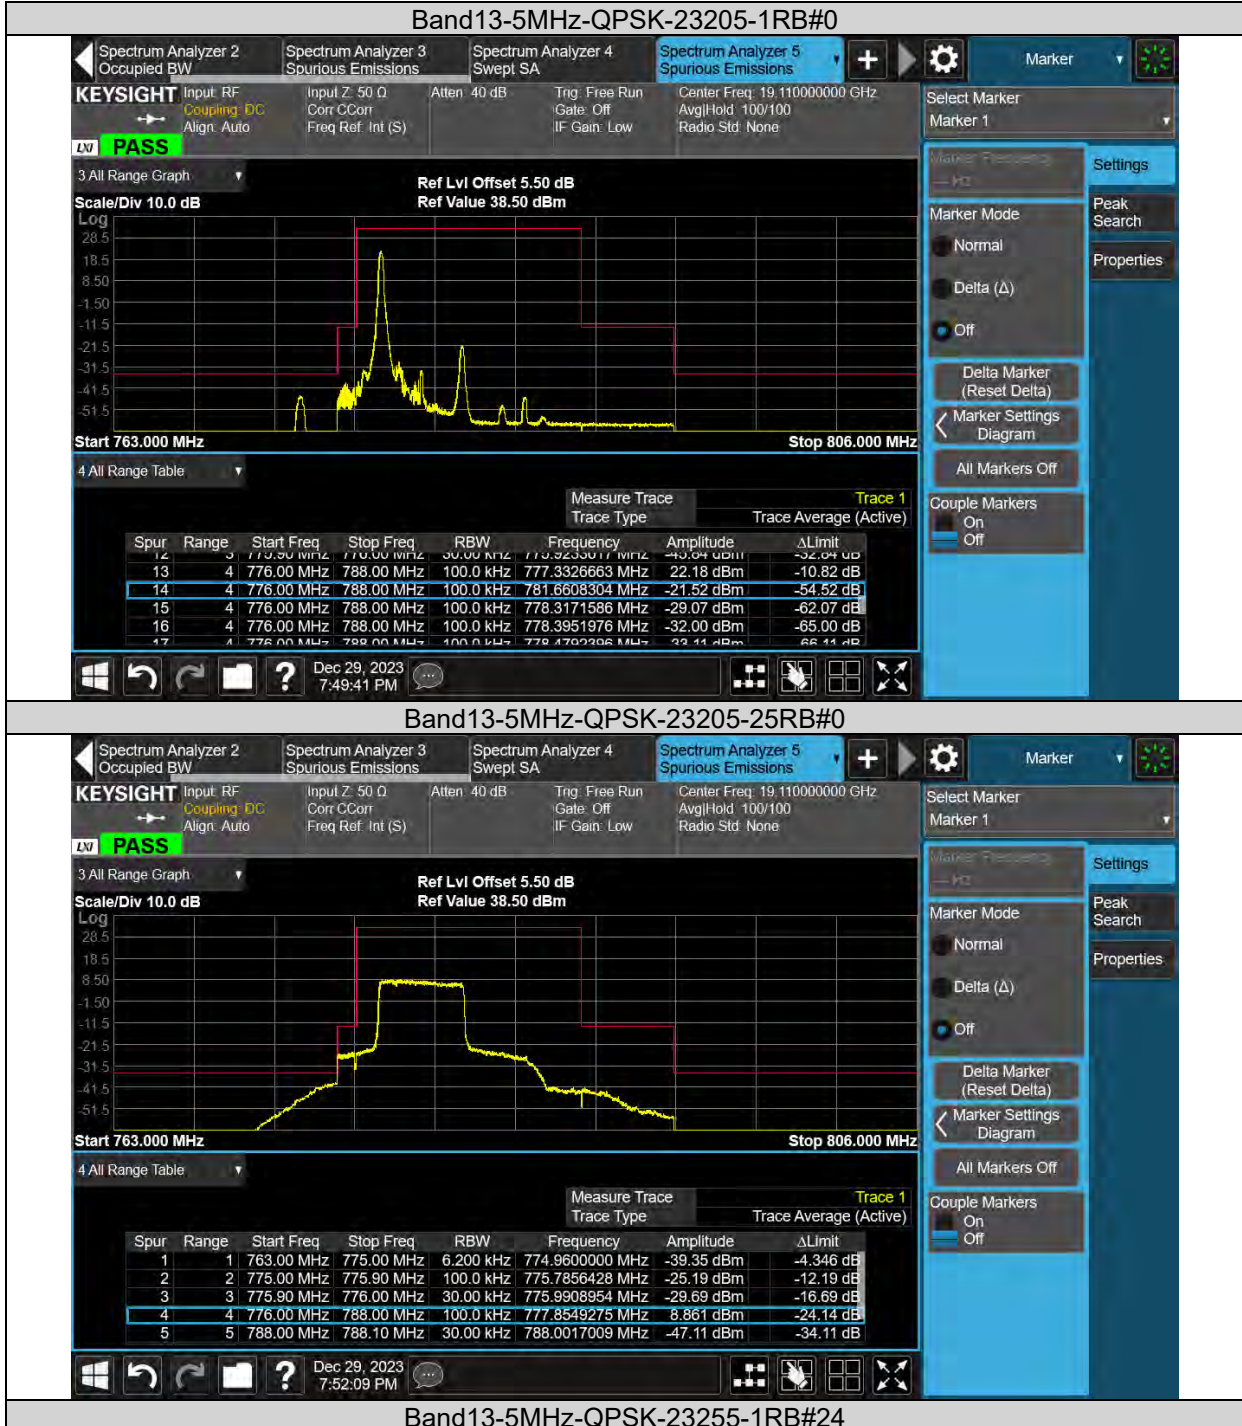

Test Graphs