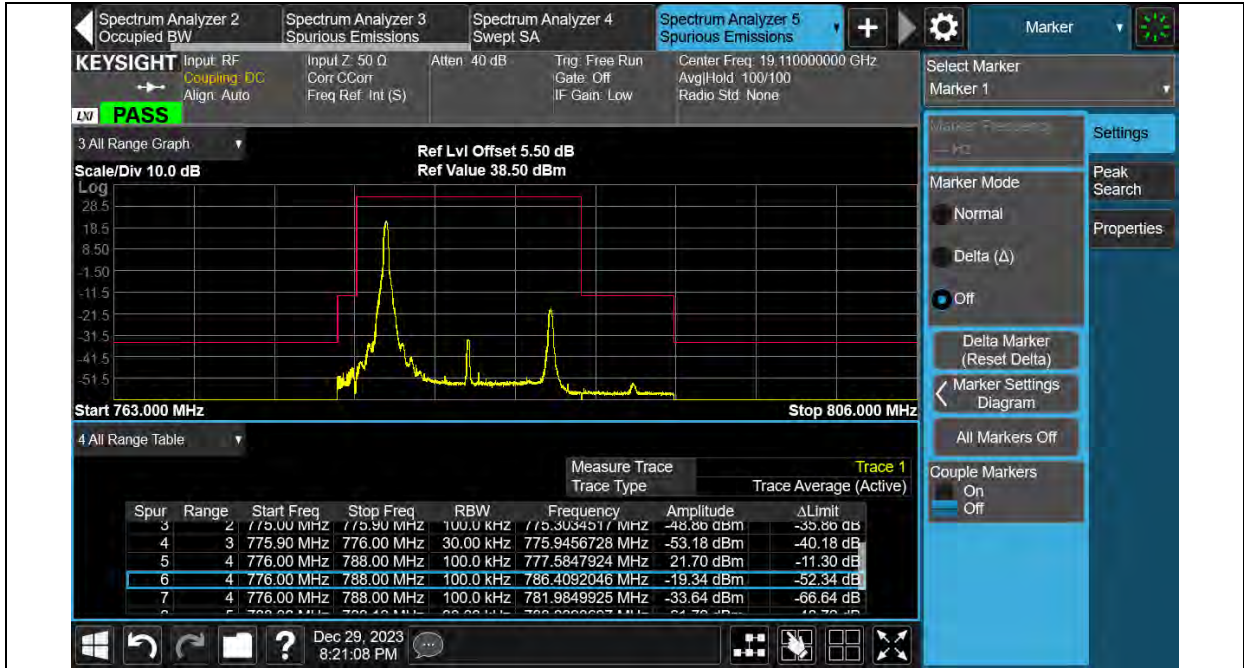

Band13-10MHz-QPSK-23230-50RB#0

BUREAU VERITAS

Test Report No.: PSU-QSU2312200110RF03

Band13-10MHz-16QAM-23230-1RB#0

Band13-10MHz-16QAM-23230-1RB#49

BUREAU VERITAS

Test Report No.: PSU-QSU2312200110RF03

Band13-10MHz-16QAM-23230-50RB#0