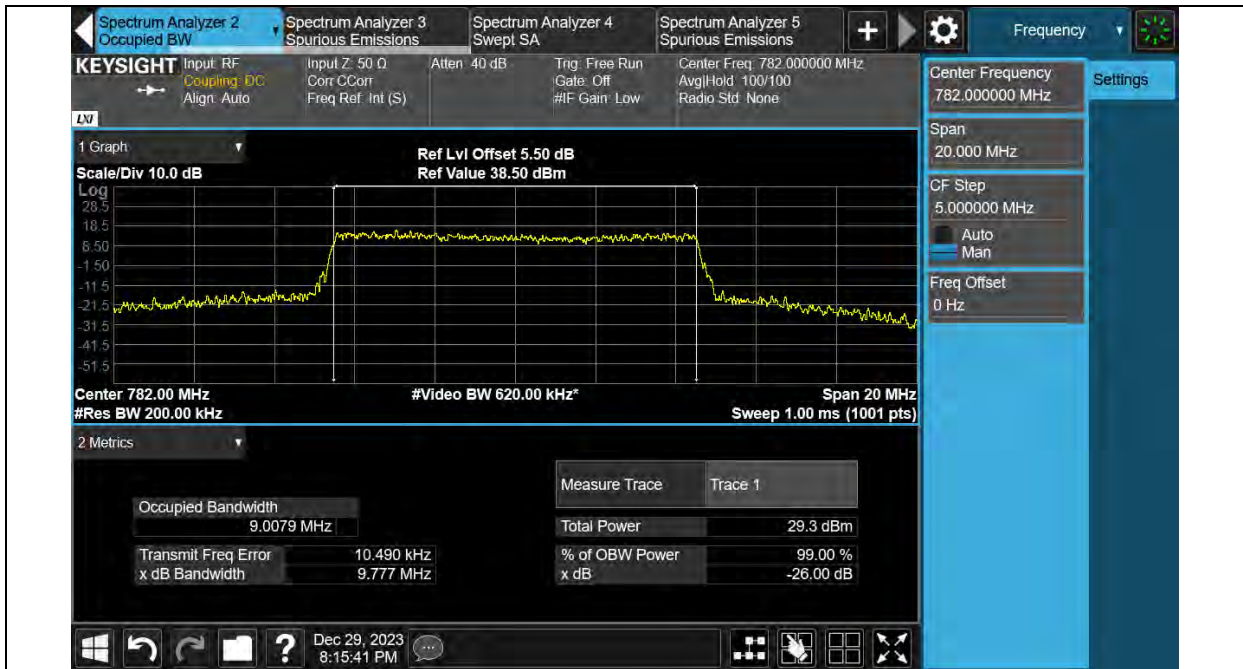

Test Report No.: PSU-QSU2312200110RF03