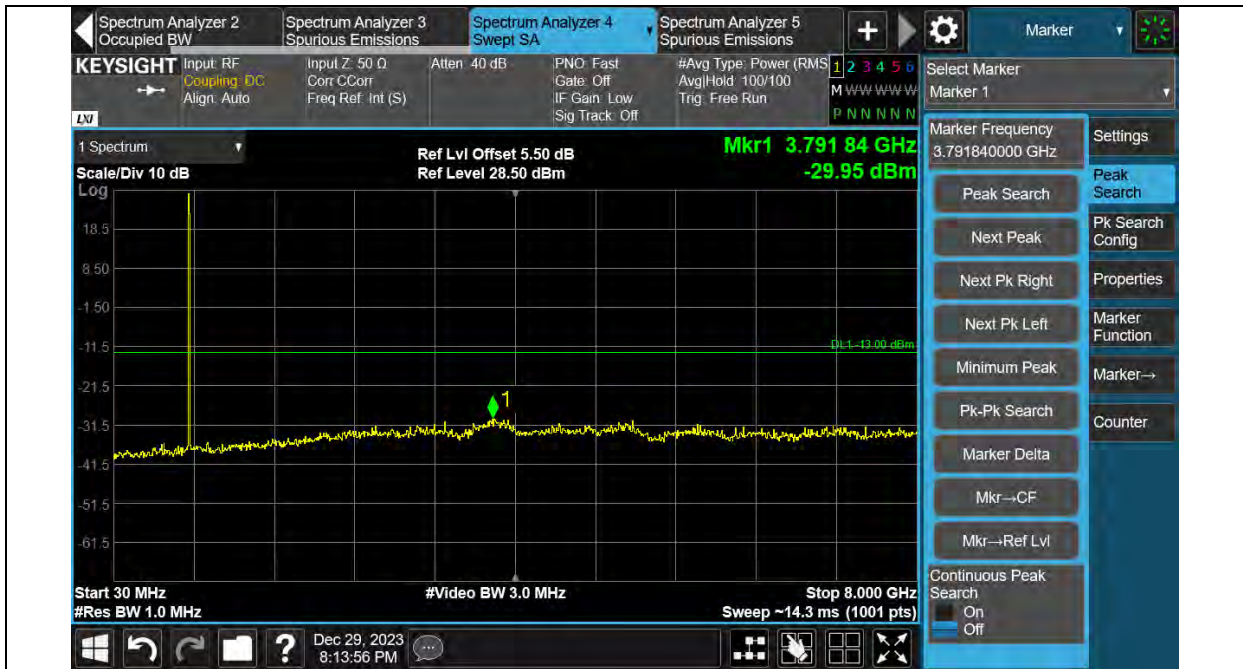

Band13-10MHz-64QAM-23230-1RB#0-30~8000MHz

FREQUENCY STABILITY

Test Result

Voltage										
Band	Bandwidth	Modulation	Channel	RB Configure	Voltage [Vdc]	Temperature (°C)	Deviation (Hz)	Deviation (ppm)	Limit (ppm)	Verdict
Band13	10MHz	QPSK	23230	50RB#0	VL	NT	2.3	0.002941	±2.5	PASS
Band13	10MHz	QPSK	23230	50RB#0	VN	NT	-17.2	-0.021995	±2.5	PASS
Band13	10MHz	QPSK	23230	50RB#0	VH	NT	-16.4	-0.020972	±2.5	PASS
Band13	10MHz	16QAM	23230	50RB#0	VL	NT	27	0.034527	±2.5	PASS
Band13	10MHz	16QAM	23230	50RB#0	VN	NT	-0.3	-0.000384	±2.5	PASS
Band13	10MHz	16QAM	23230	50RB#0	VH	NT	8.3	0.010614	±2.5	PASS
Band13	10MHz	64QAM	23230	50RB#0	VL	NT	27	0.034527	±2.5	PASS
Band13	10MHz	64QAM	23230	50RB#0	VN	NT	4.4	0.005627	±2.5	PASS
Band13	10MHz	64QAM	23230	50RB#0	VH	NT	-10	-0.012788	±2.5	PASS