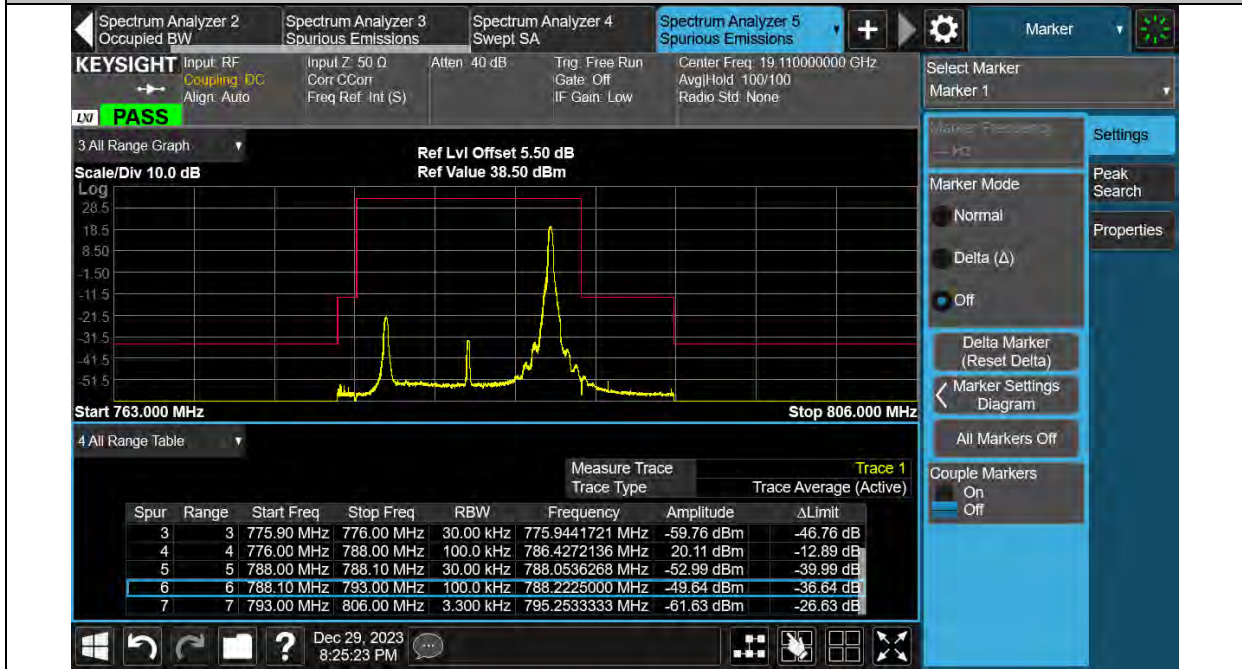

Band13-10MHz-64QAM-23230-1RB#0

BUREAU VERITAS

Test Report No.: PSU-QSU2312200110RF03

Band13-10MHz-64QAM-23230-1RB#49

Band13-10MHz-64QAM-23230-50RB#0

BUREAU VERITAS

Test Report No.: PSU-QSU2312200110RF03

CONDUCTED SPURIOUS EMISSION