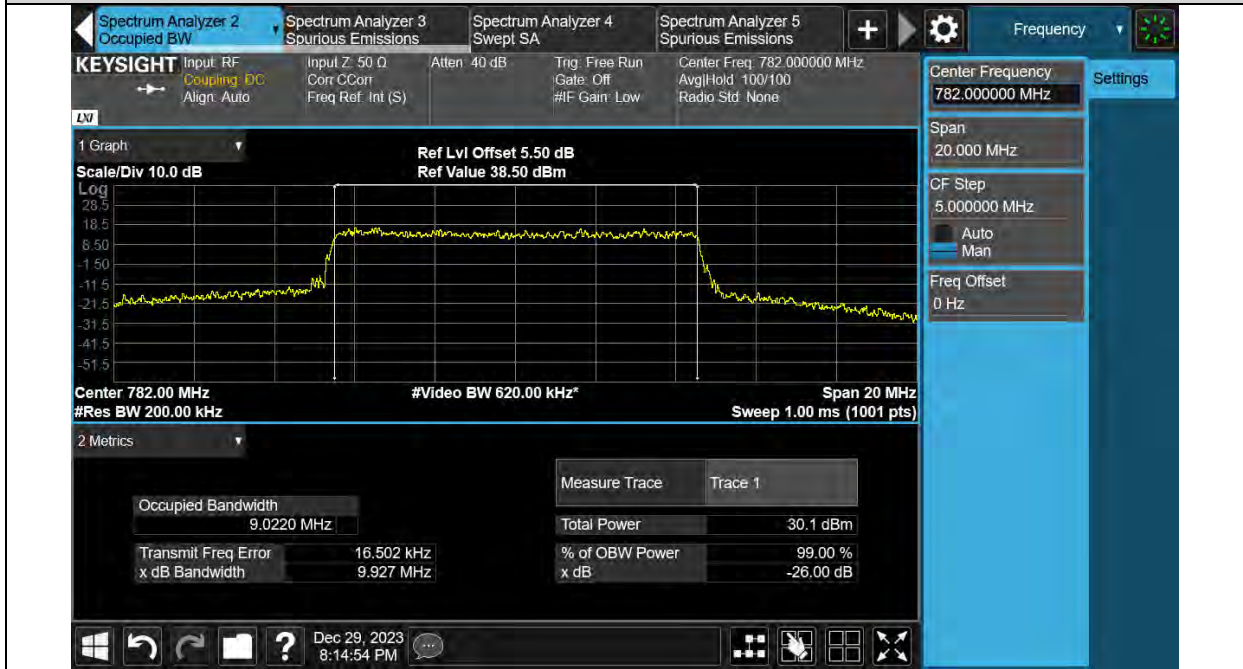

Band13-5MHz-64QAM-23205-25RB#0

Test Report No.: PSU-QSU2312200110RF03

Band13-5MHz-64QAM-23230-25RB#0

Band13-5MHz-64QAM-23255-25RB#0

Test Report No.: PSU-QSU2312200110RF03

Band13-10MHz-QPSK-23230-50RB#0

Band13-10MHz-16QAM-23230-50RB#0