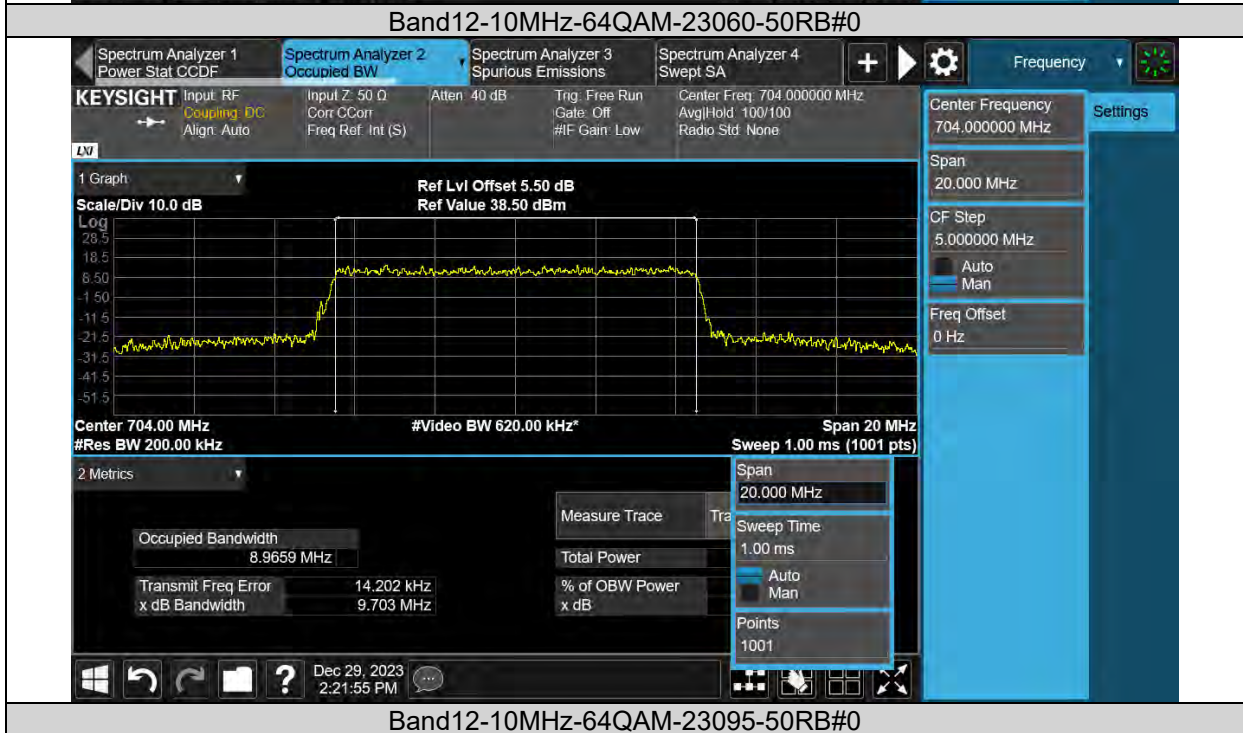

Band12-10MHz-QPSK-23130-50RB#0

Band12-10MHz-16QAM-23060-50RB#0

Test Report No.: PSU-QSU2312200110RF03

Band12-10MHz-16QAM-23095-50RB#0

Band12-10MHz-16QAM-23130-50RB#0

Test Report No.: PSU-QSU2312200110RF03

Test Report No.: PSU-QSU2312200110RF03