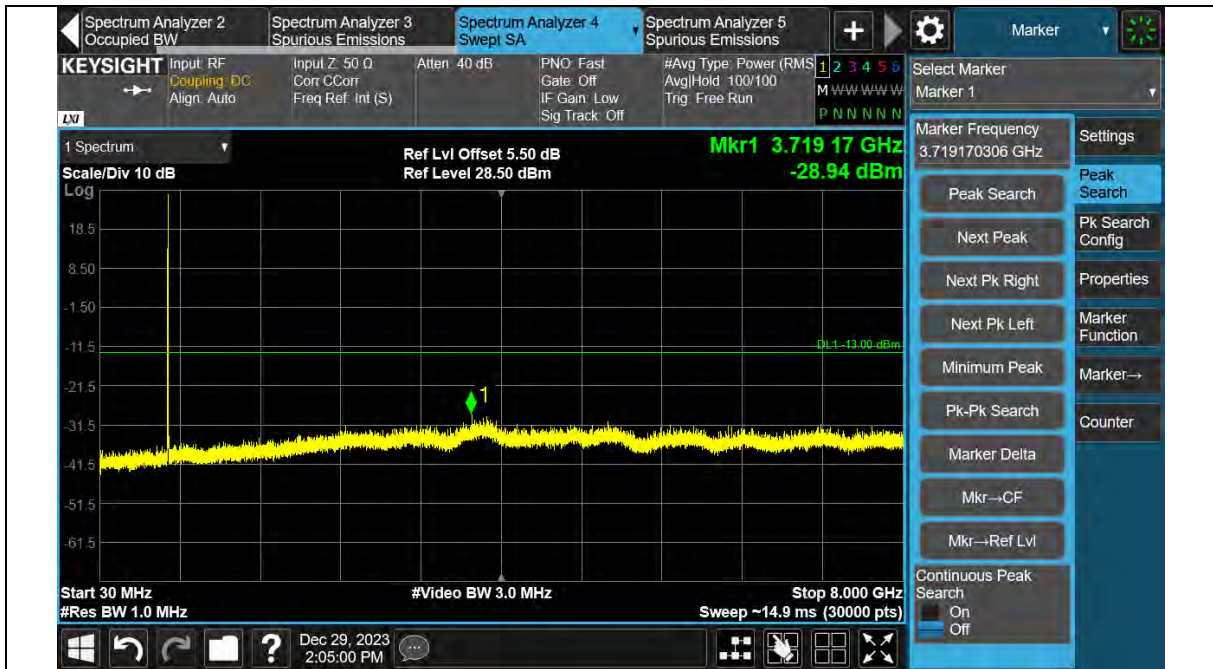

Test Report No.: PSU-QSU2312200110RF03

Band12-5MHz-16QAM-23035-1RB#0-30~8000MHz

Band12-5MHz-16QAM-23095-1RB#0-30~8000MHz

Test Report No.: PSU-QSU2312200110RF03

Band12-5MHz-16QAM-23155-1RB#0-30~8000MHz

Band12-5MHz-64QAM-23035-1RB#0-30~8000MHz