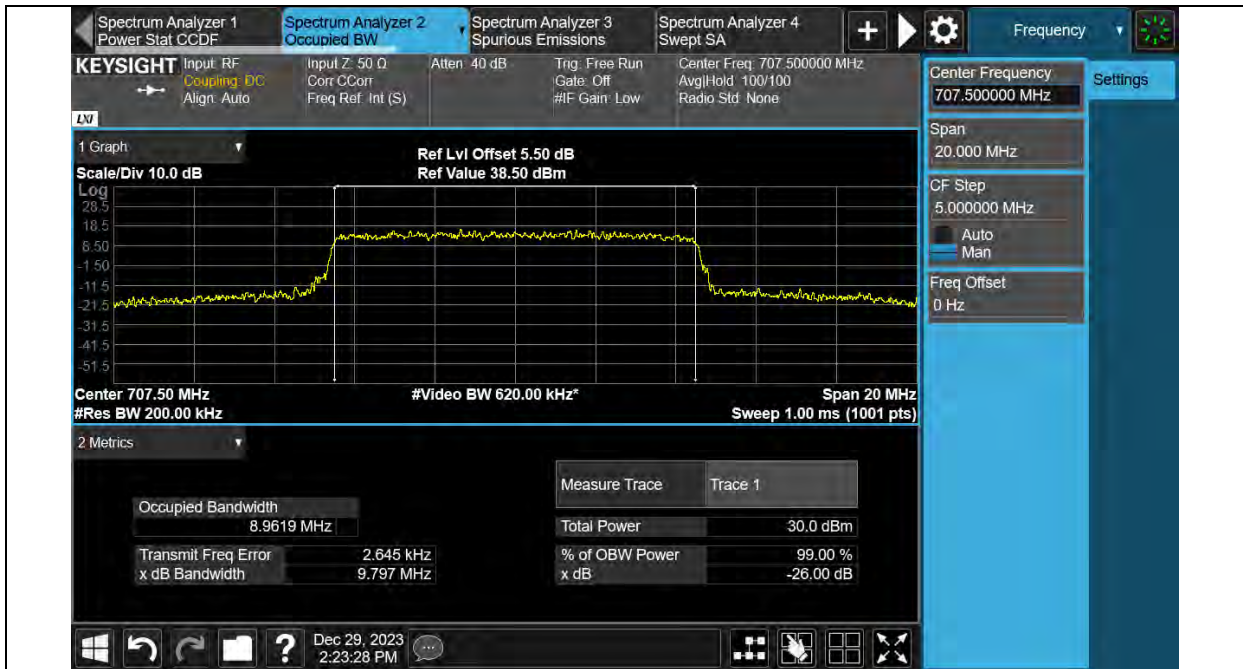

Band12-5MHz-16QAM-23155-25RB#0

Band12-5MHz-64QAM-23035-25RB#0

Band12-5MHz-64QAM-23095-25RB#0

Band12-5MHz-64QAM-23155-25RB#0

Band12-10MHz-QPSK-23060-50RB#0

Band12-10MHz-QPSK-23095-50RB#0

Test Report No.: PSU-QSU2312200110RF03