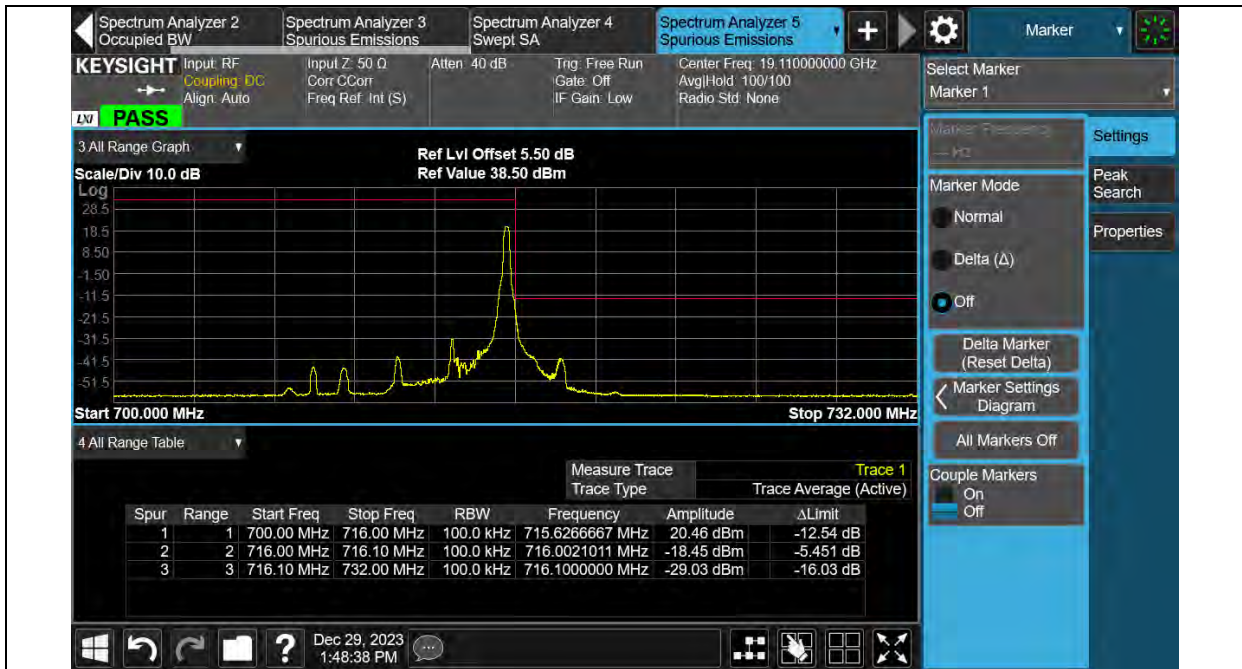

BUREAU VERITAS

Test Report No.: PSU-QSU2312200110RF03

Band12-5MHz-16QAM-23155-25RB#0