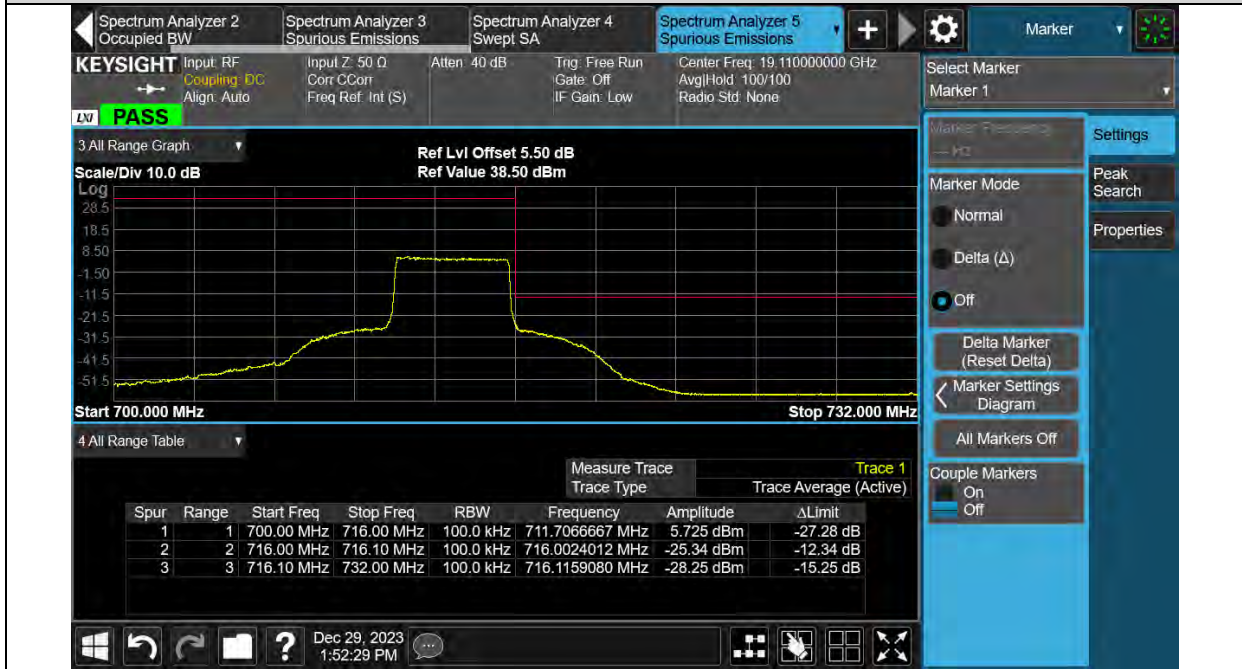

Band12-10MHz-QPSK-23060-1RB#0