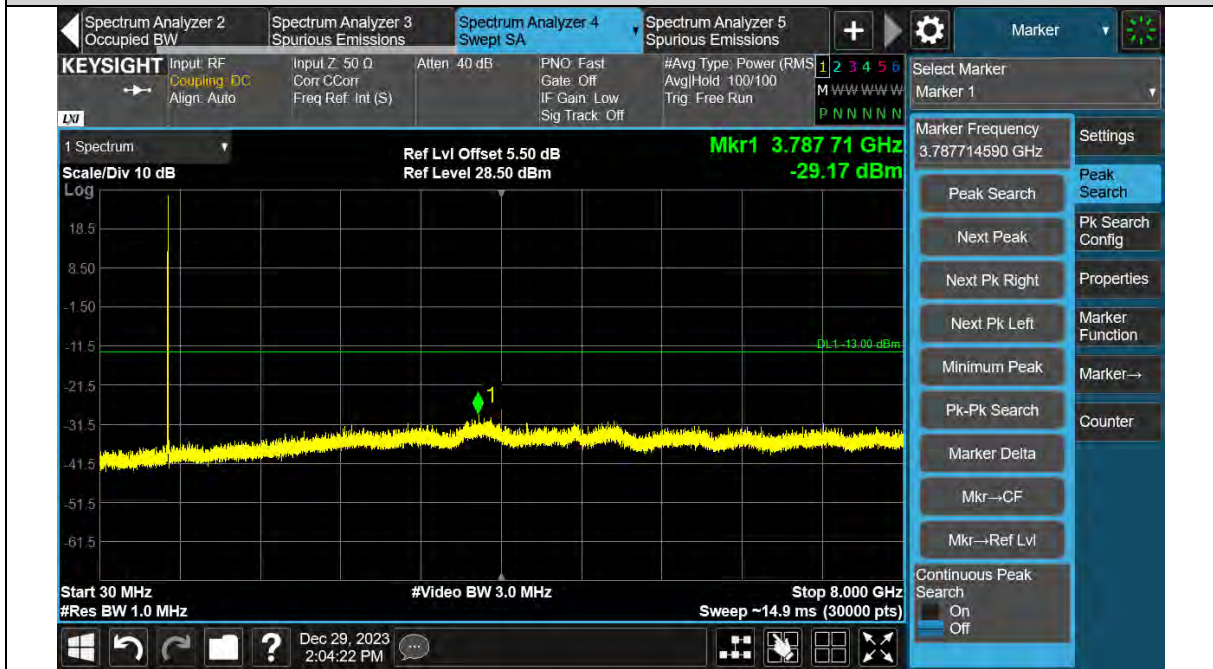

Band12-5MHz-64QAM-23155-1RB#0-30~8000MHz