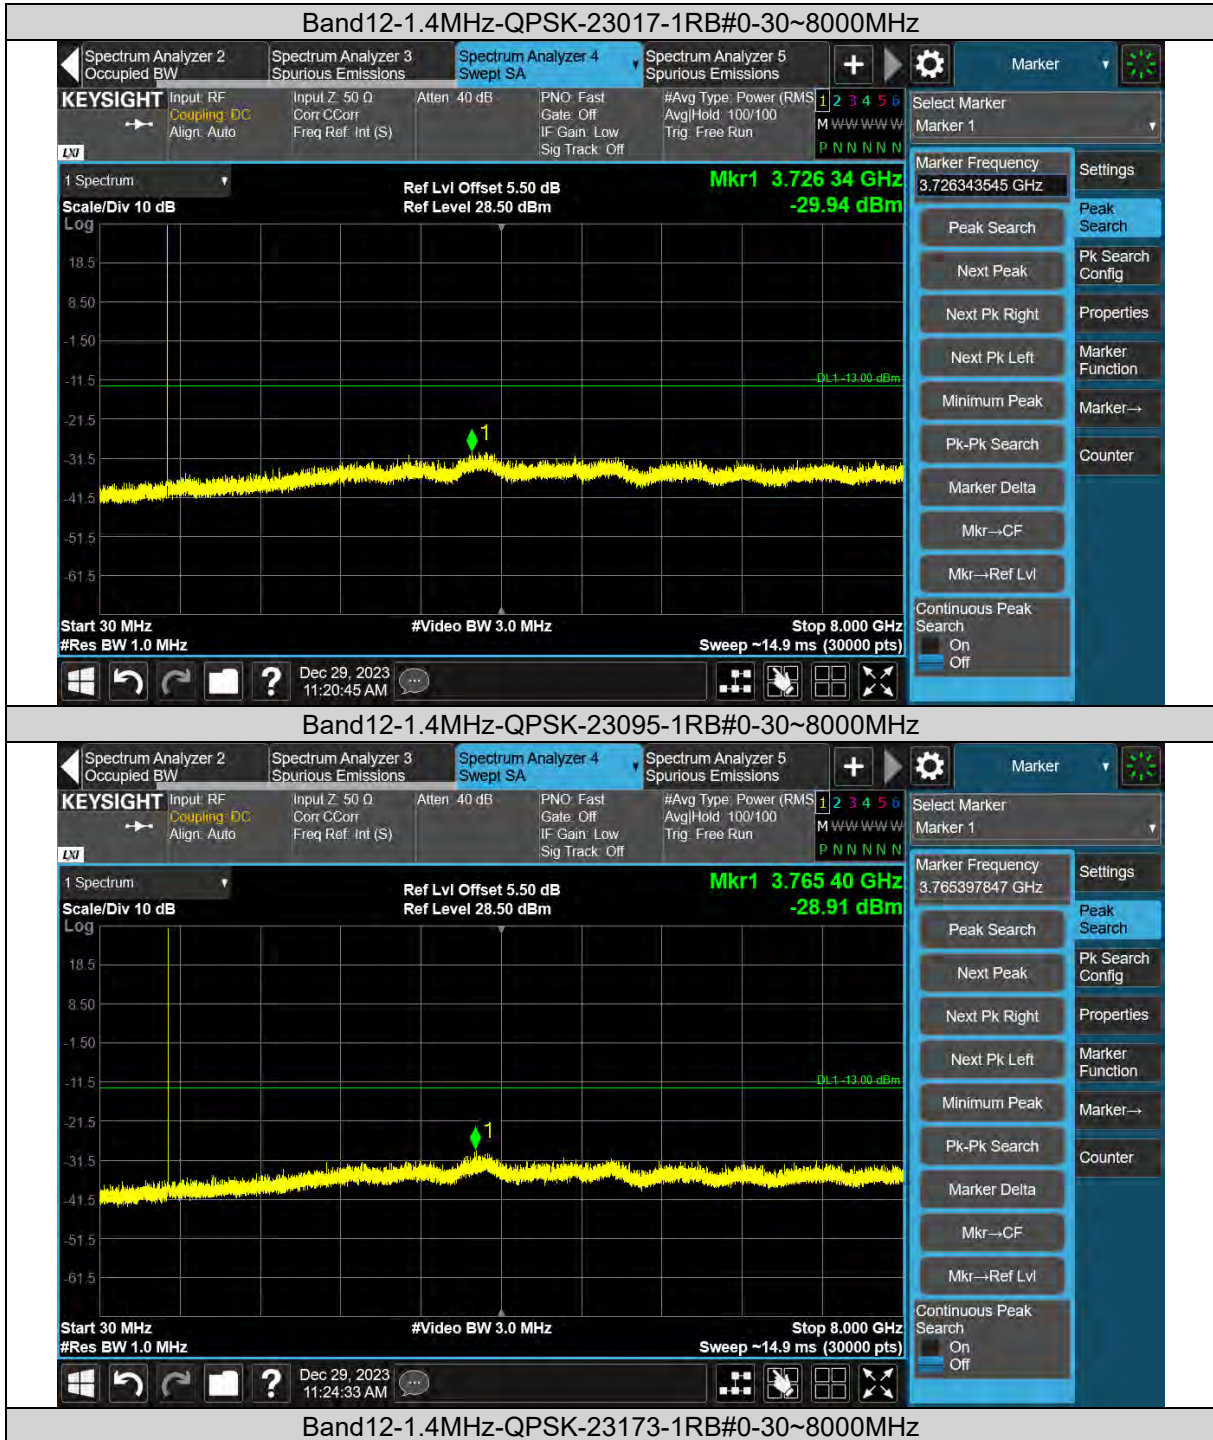

Test Report No.: PSU-QSU2312200110RF03

Test Graphs