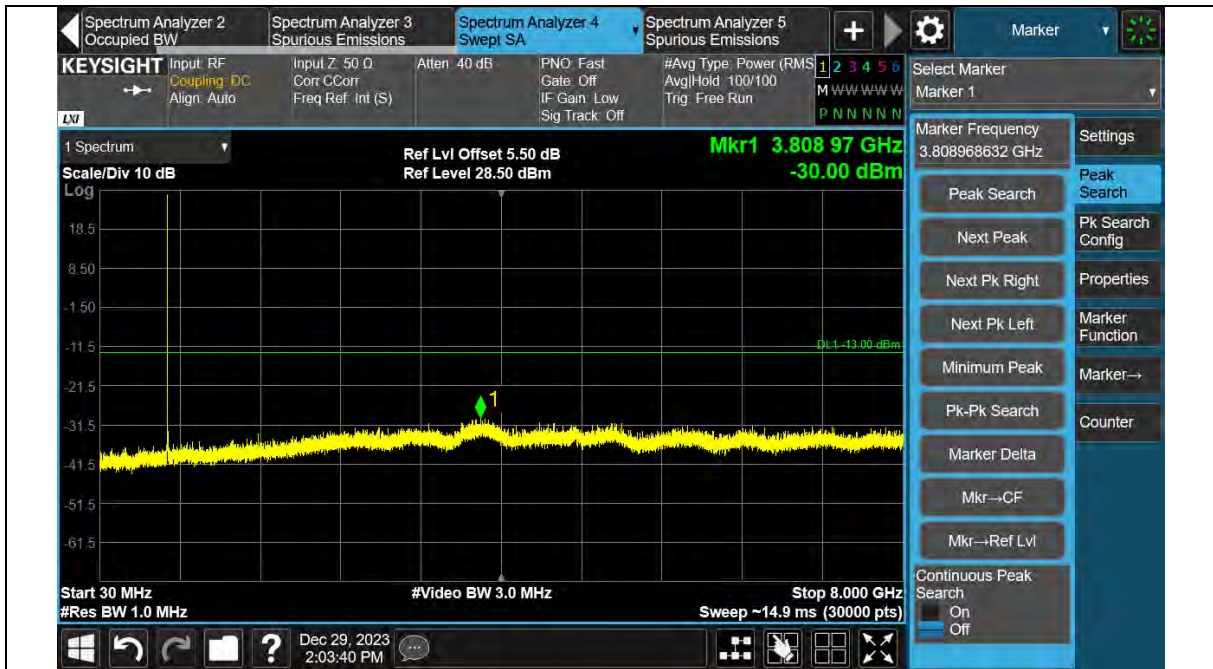

Test Report No.: PSU-QSU2312200110RF03

Band12-5MHz-64QAM-23095-1RB#0-30~8000MHz