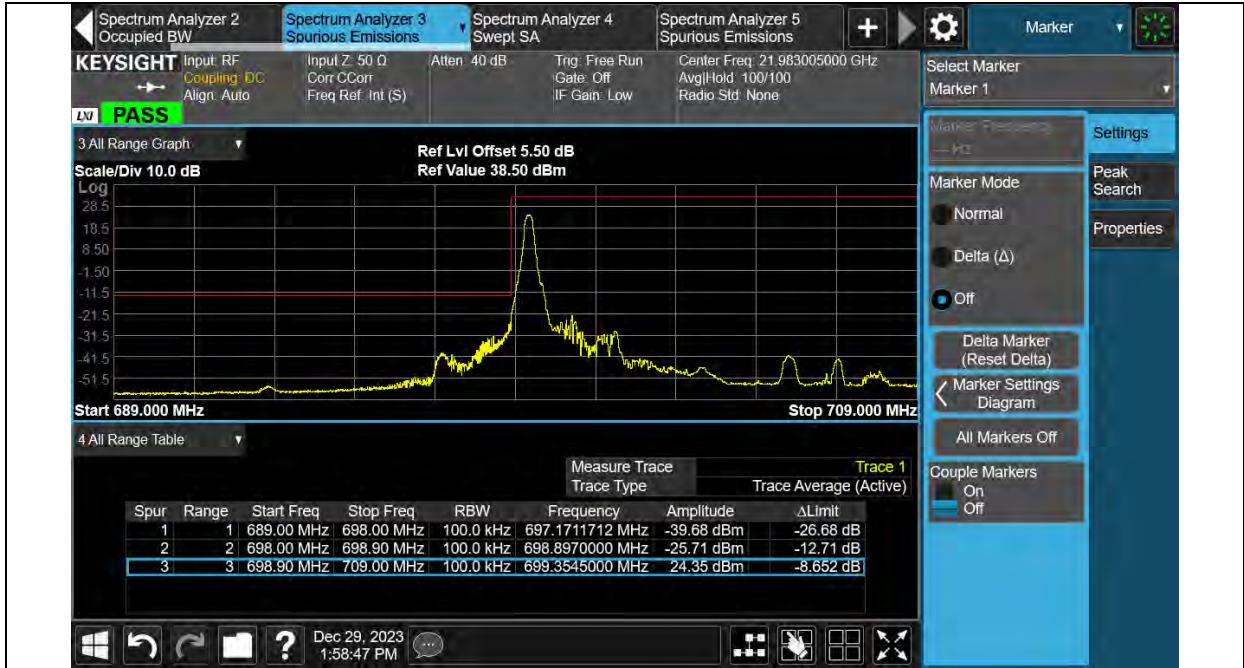

BUREAU VERITAS

Test Report No.: PSU-QSU2312200110RF03

Band12-3MHz-64QAM-23165-15RB#0

Band12-5MHz-QPSK-23035-1RB#0

BUREAU VERITAS

Test Report No.: PSU-QSU2312200110RF03

Band12-5MHz-QPSK-23035-25RB#0

Band12-5MHz-QPSK-23155-1RB#24