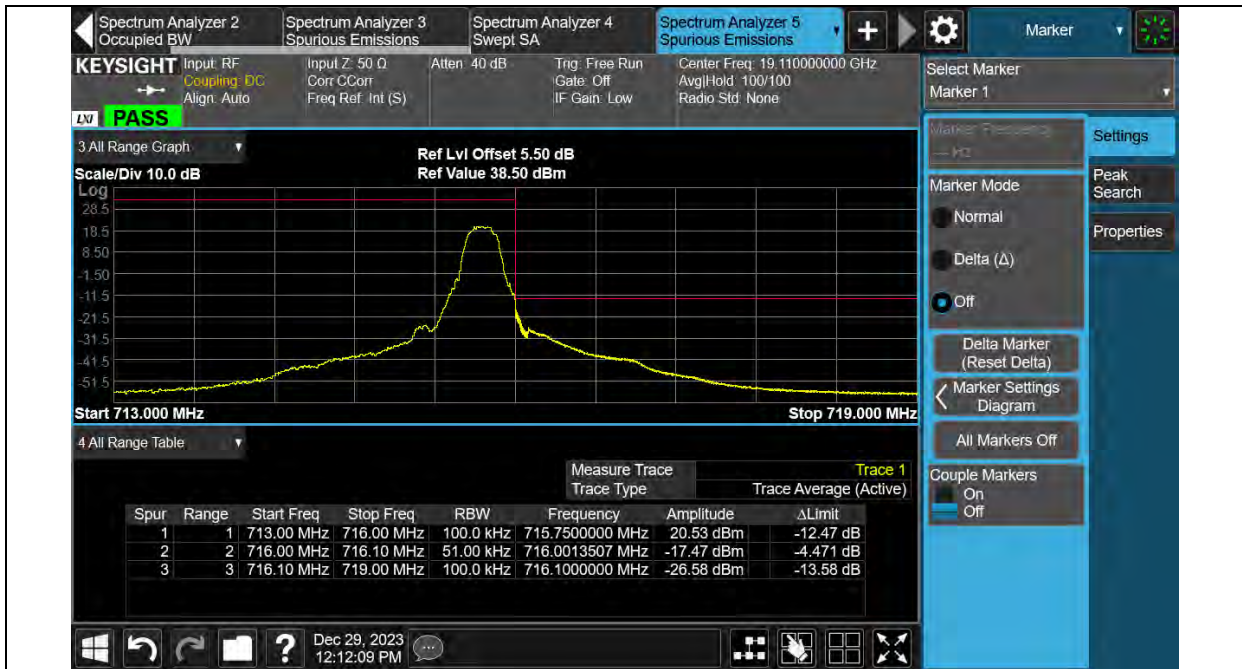

BUREAU VERITAS

Test Report No.: PSU-QSU2312200110RF03

Band12-1.4MHz-16QAM-23173-6RB#0