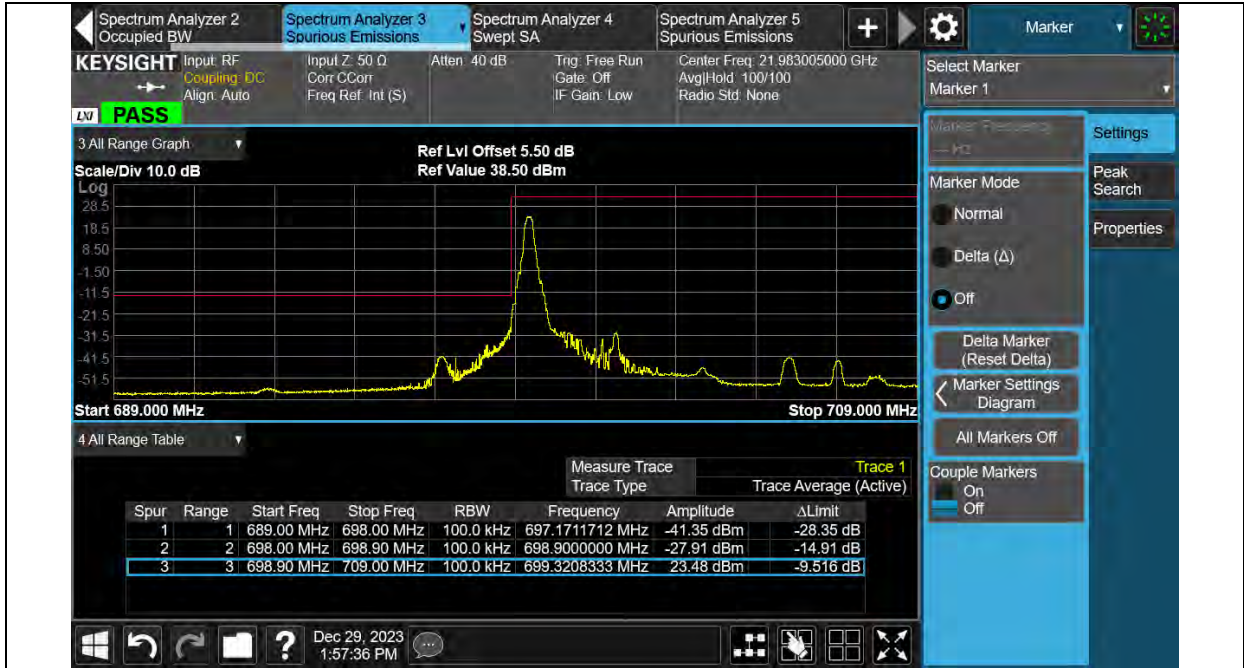

BUREAU VERITAS

Test Report No.: PSU-QSU2312200110RF03

Band12-5MHz-QPSK-23155-25RB#0

Band12-5MHz-16QAM-23035-1RB#0

BUREAU VERITAS

Test Report No.: PSU-QSU2312200110RF03

Band12-5MHz-16QAM-23035-25RB#0

Band12-5MHz-16QAM-23155-1RB#24