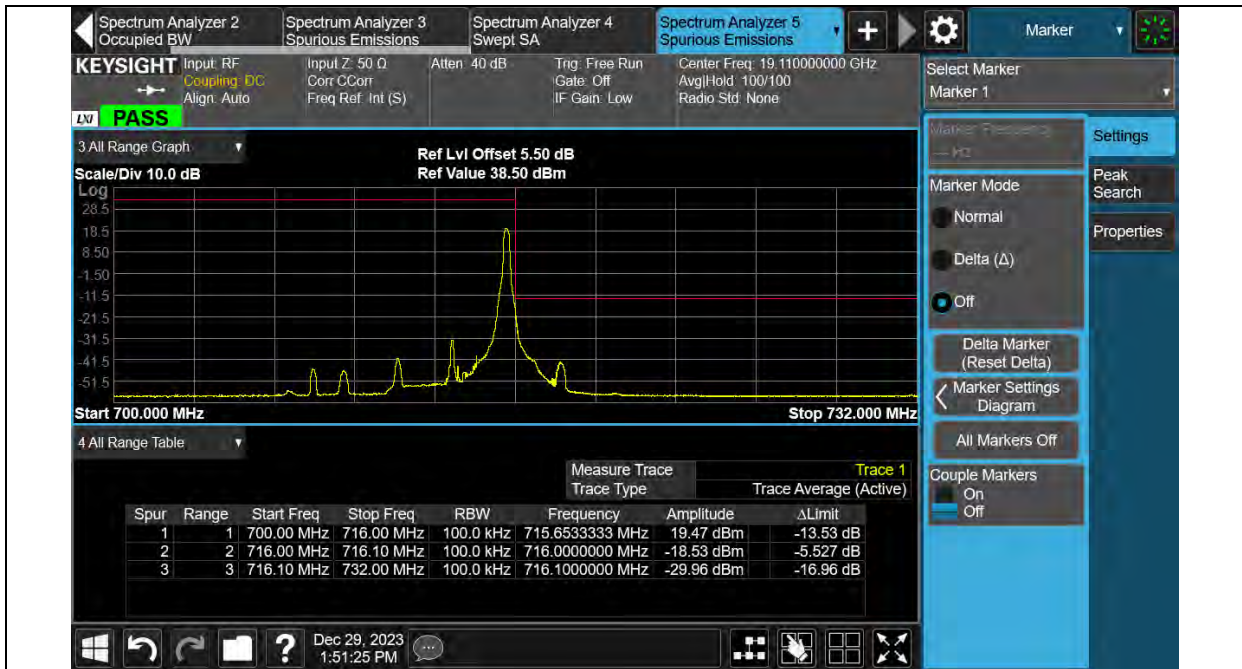

Test Report No.: PSU-QSU2312200110RF03

Band12-5MHz-64QAM-23155-25RB#0