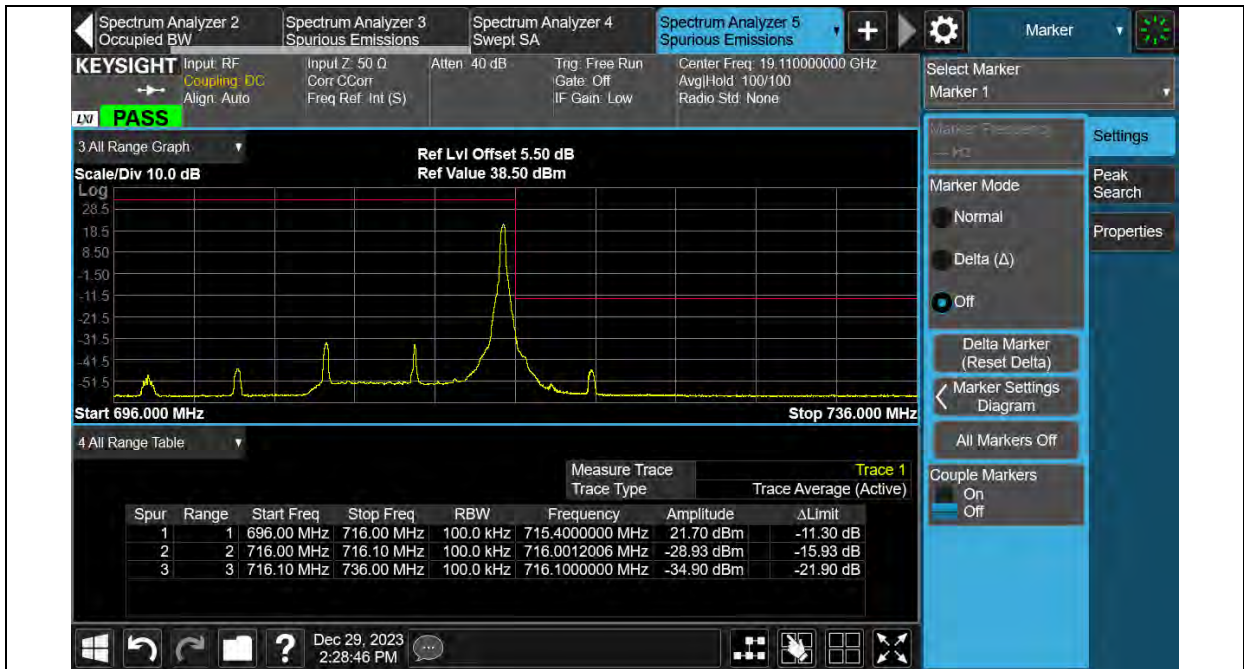

BUREAU VERITAS

Test Report No.: PSU-QSU2312200110RF03