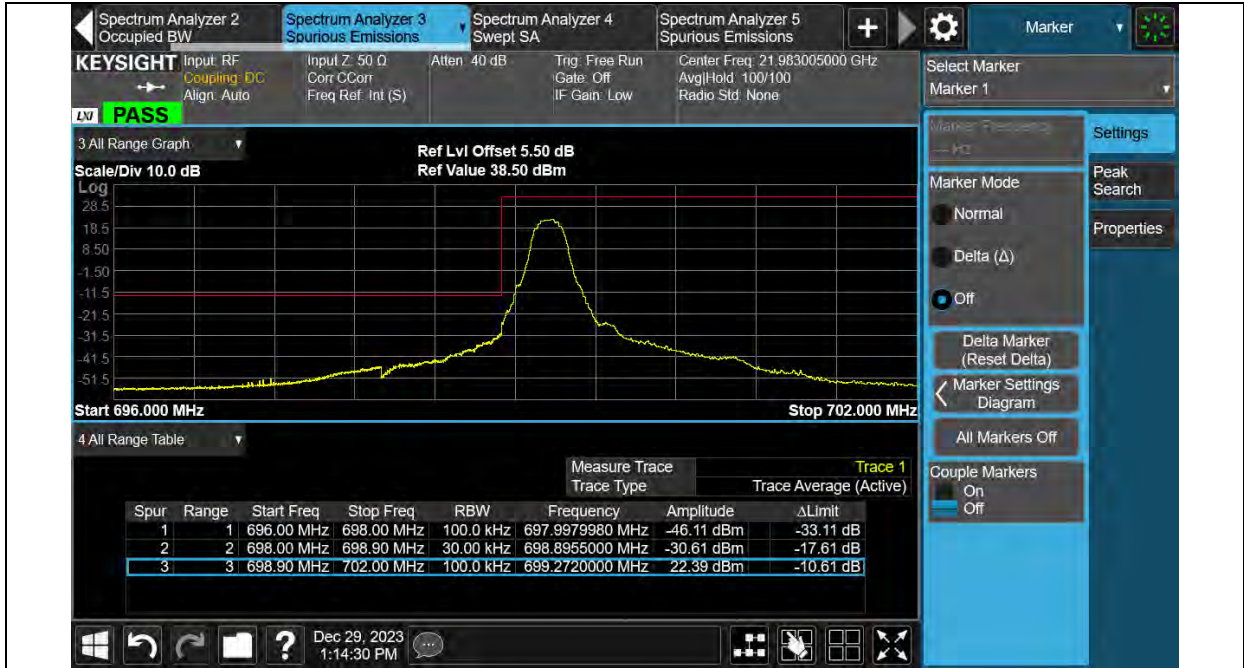

Test Graphs

BUREAU VERITAS

Test Report No.: PSU-QSU2312200110RF03

Band12-1.4MHz-QPSK-23173-6RB#0

Band12-1.4MHz-16QAM-23017-1RB#0

BUREAU VERITAS

Test Report No.: PSU-QSU2312200110RF03

Band12-1.4MHz-16QAM-23017-6RB#0