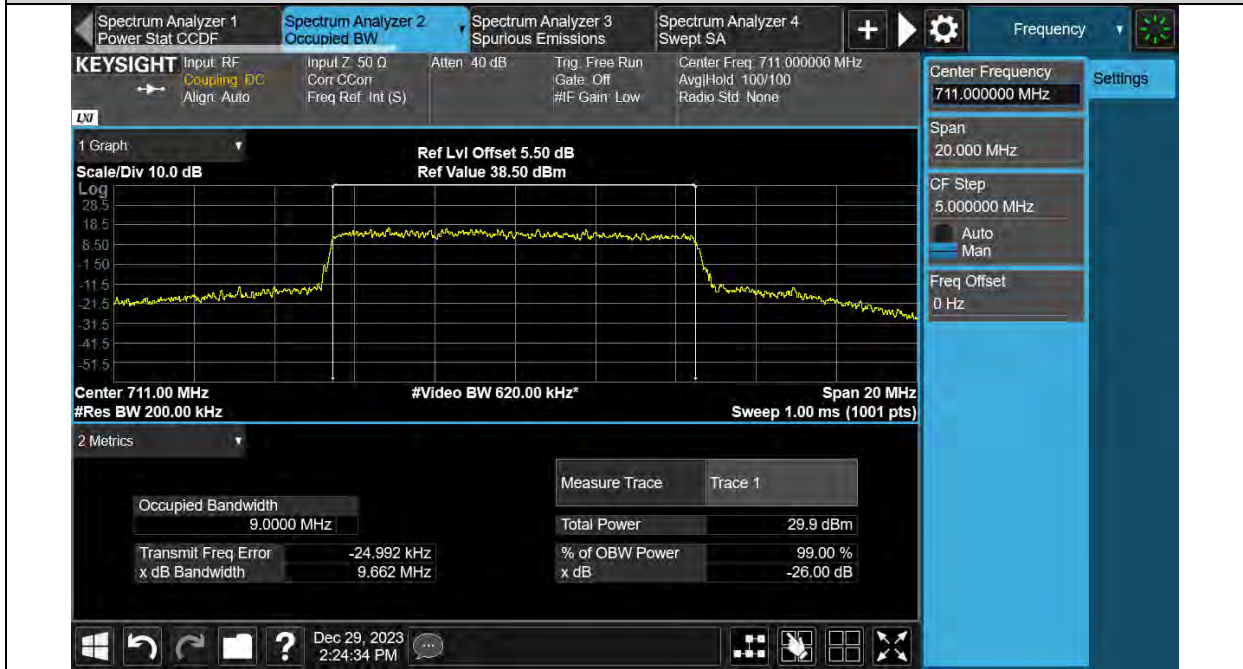

Band12-10MHz-QPSK-23130-50RB#0

Band12-10MHz-16QAM-23060-50RB#0