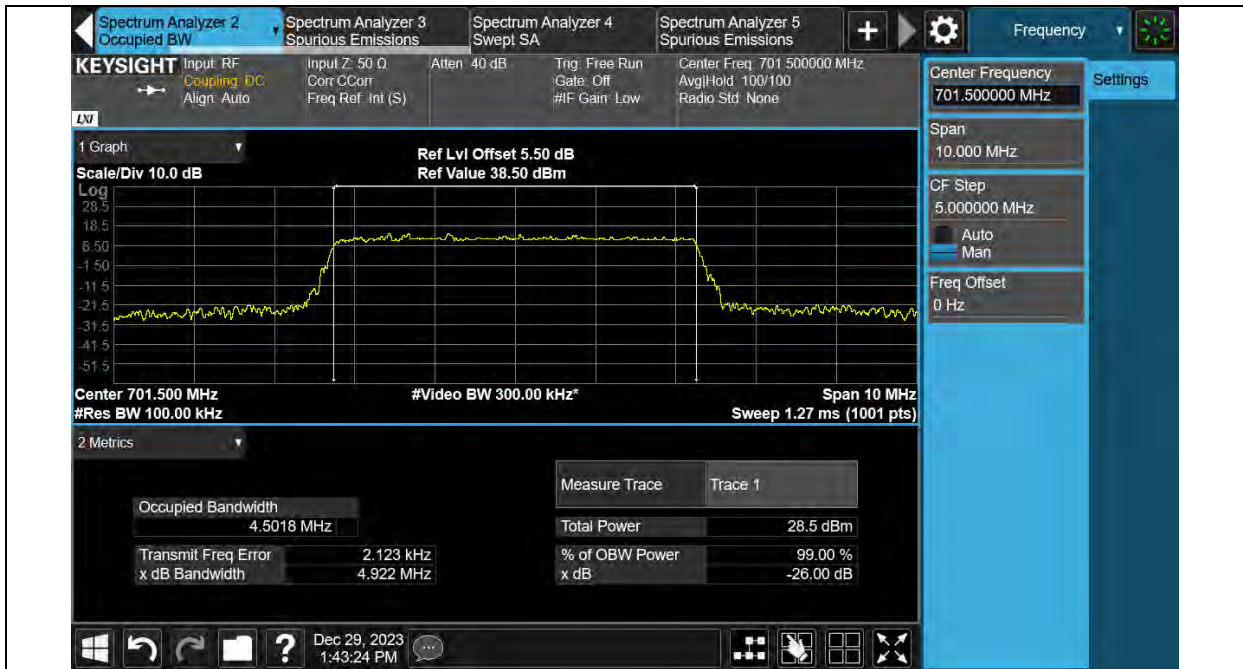

Band12-5MHz-16QAM-23155-25RB#0

Band12-5MHz-64QAM-23035-25RB#0

Band12-5MHz-64QAM-23095-25RB#0

Band12-5MHz-64QAM-23155-25RB#0

Band12-10MHz-QPSK-23060-50RB#0

Band12-10MHz-QPSK-23095-50RB#0

Test Report No.: PSU-QSU2312200110RF03