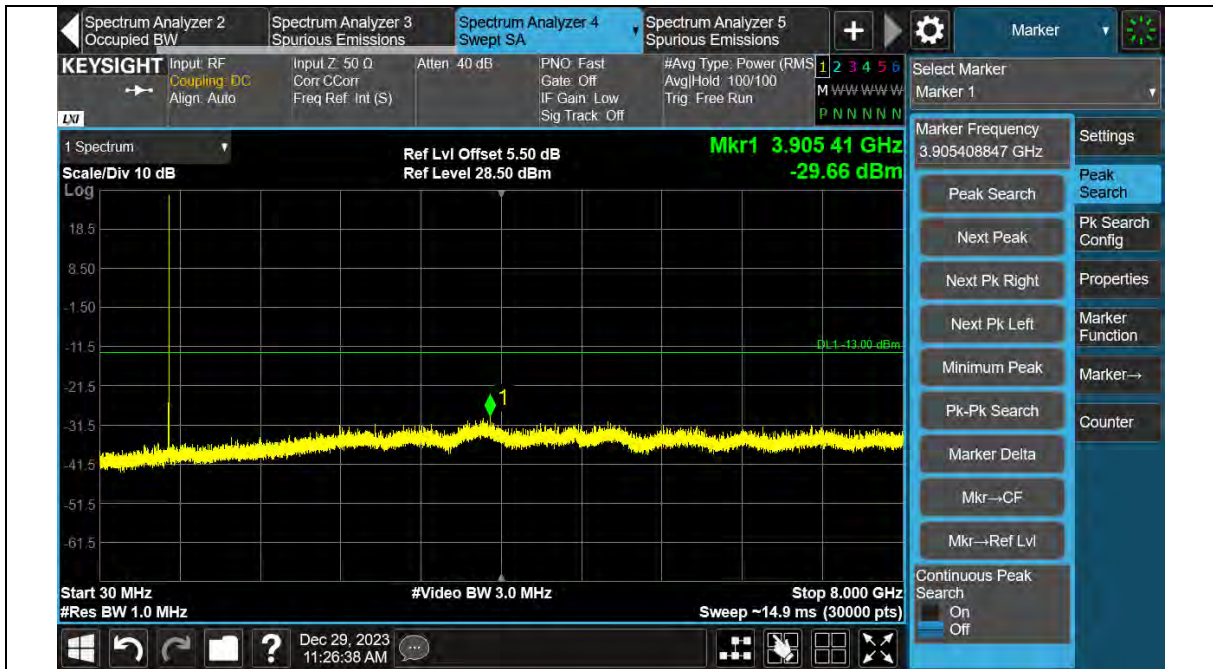

Test Report No.: PSU-QSU2312200110RF03

Band12-3MHz-QPSK-23025-1RB#0-30~8000MHz