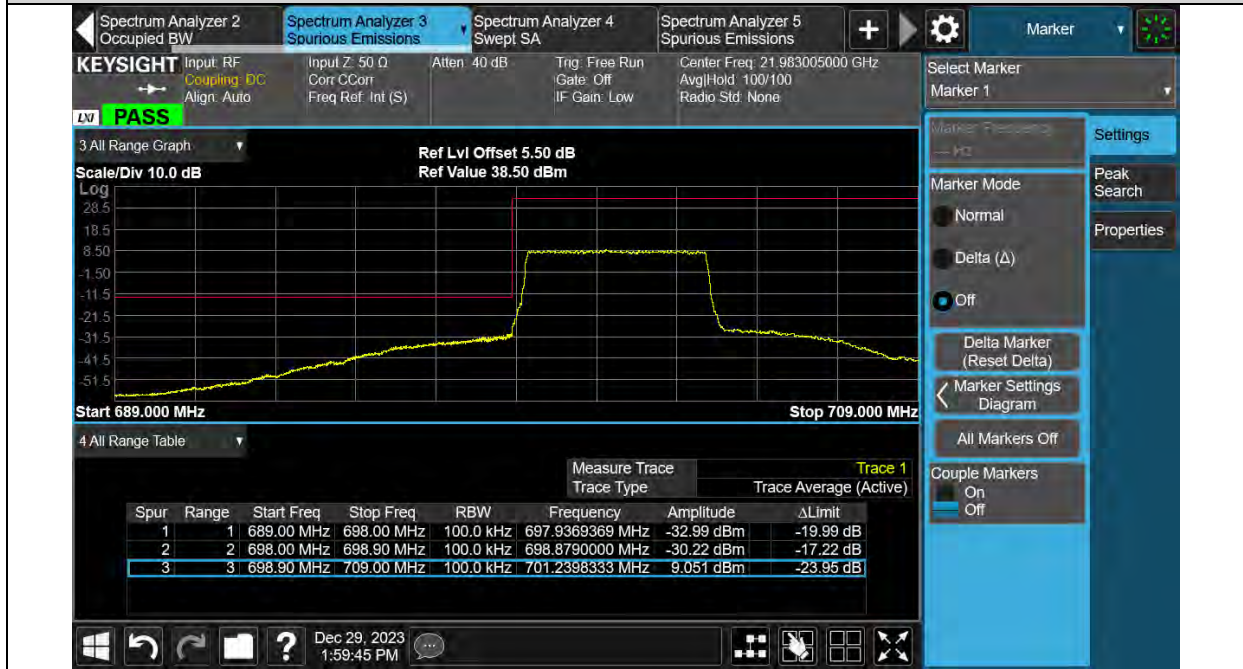

BUREAU VERITAS

Test Report No.: PSU-QSU2312200110RF03

Band12-5MHz-16QAM-23155-25RB#0

Band12-5MHz-64QAM-23035-1RB#0

BUREAU VERITAS

Test Report No.: PSU-QSU2312200110RF03

Band12-5MHz-64QAM-23035-25RB#0

Band12-5MHz-64QAM-23155-1RB#24