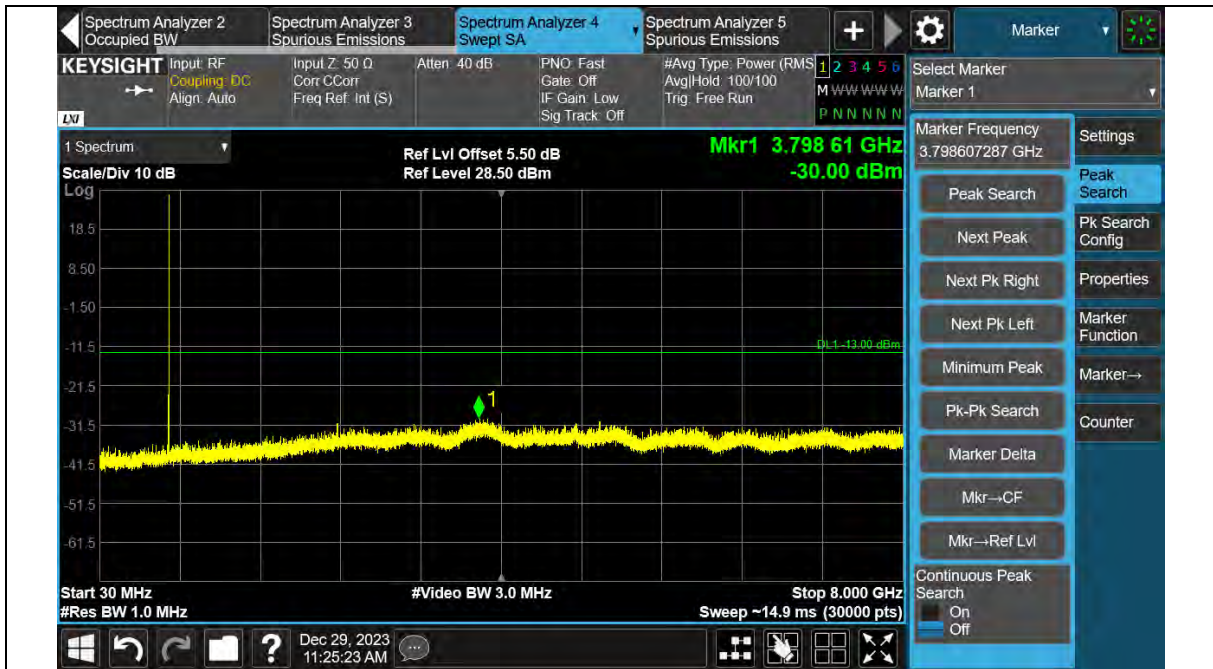

Test Report No.: PSU-QSU2312200110RF03

Band12-1.4MHz-16QAM-23017-1RB#0-30~8000MHz