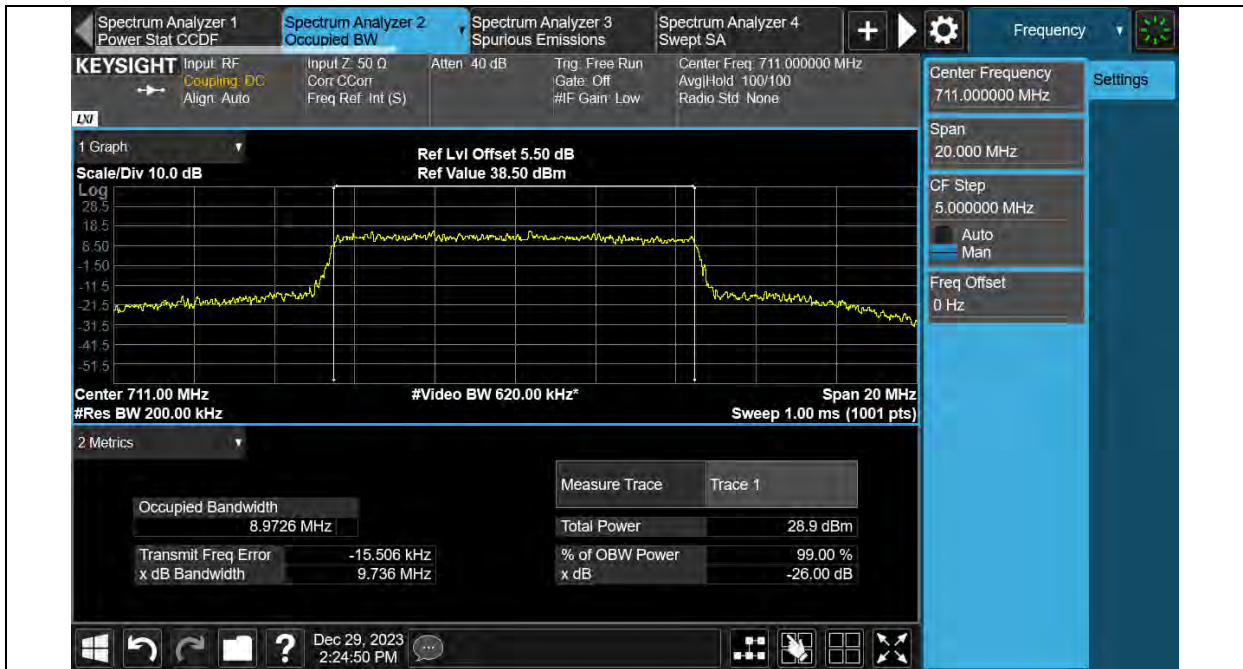

Band12-10MHz-QPSK-23130-50RB#0

Band12-10MHz-16QAM-23060-50RB#0

Test Report No.: PSU-QSU2312200110RF03

Band12-10MHz-16QAM-23095-50RB#0

Band12-10MHz-16QAM-23130-50RB#0

Test Report No.: PSU-QSU2312200110RF03

Test Report No.: PSU-QSU2312200110RF03