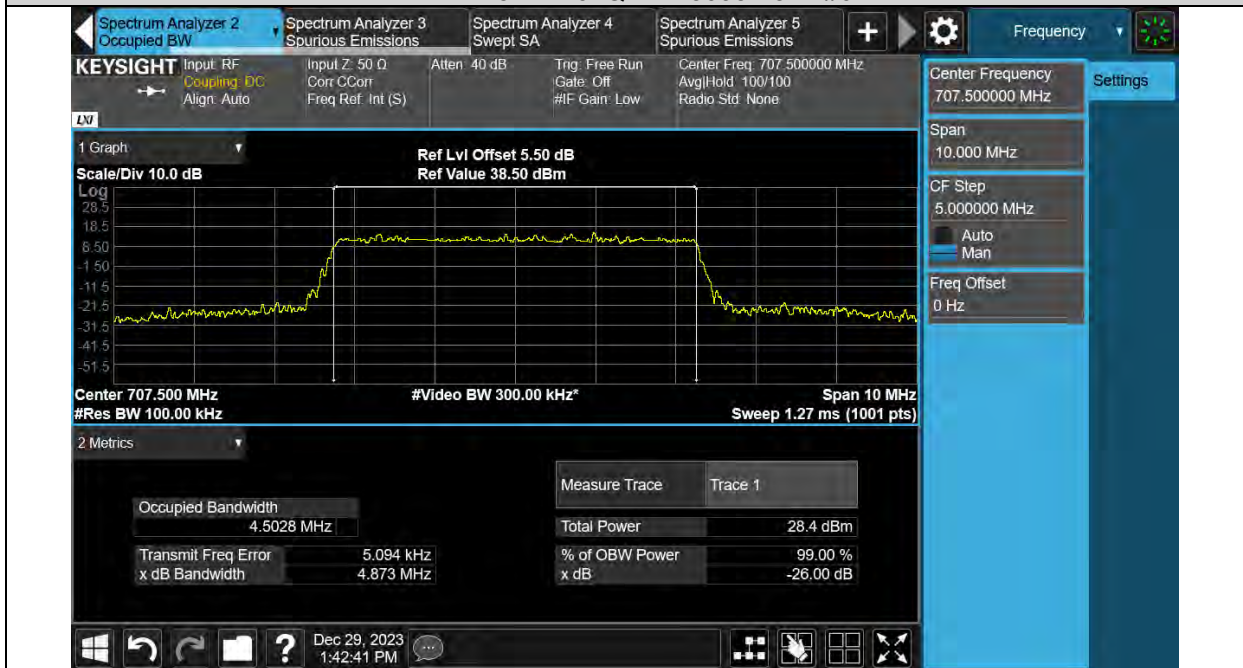

Band12-5MHz-16QAM-23155-25RB#0

Band12-5MHz-64QAM-23035-25RB#0

Band12-5MHz-64QAM-23095-25RB#0

Band12-5MHz-64QAM-23155-25RB#0

Band12-10MHz-QPSK-23060-50RB#0

Band12-10MHz-QPSK-23095-50RB#0

Test Report No.: PSU-QSU2312200110RF03