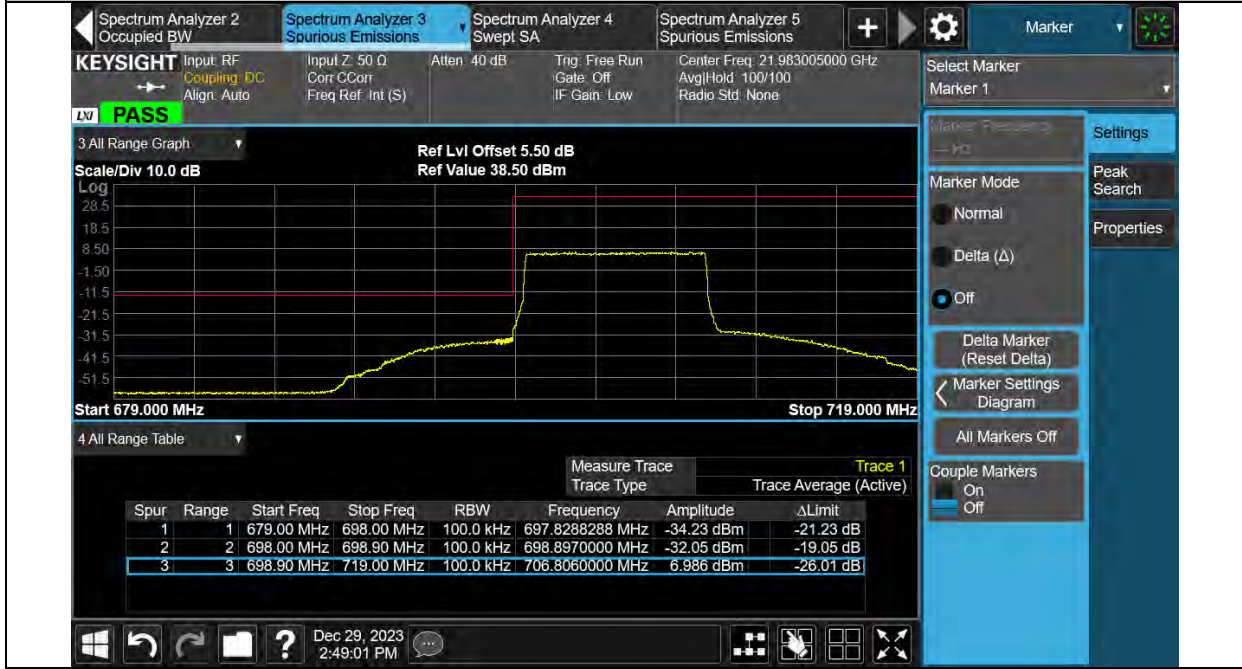

BUREAU VERITAS

Test Report No.: PSU-QSU2312200110RF03

Band12-10MHz-16QAM-23130-50RB#0

Band12-10MHz-64QAM-23060-1RB#0

BUREAU VERITAS

Test Report No.: PSU-QSU2312200110RF03

Band12-10MHz-64QAM-23060-50RB#0

Band12-10MHz-64QAM-23130-1RB#49