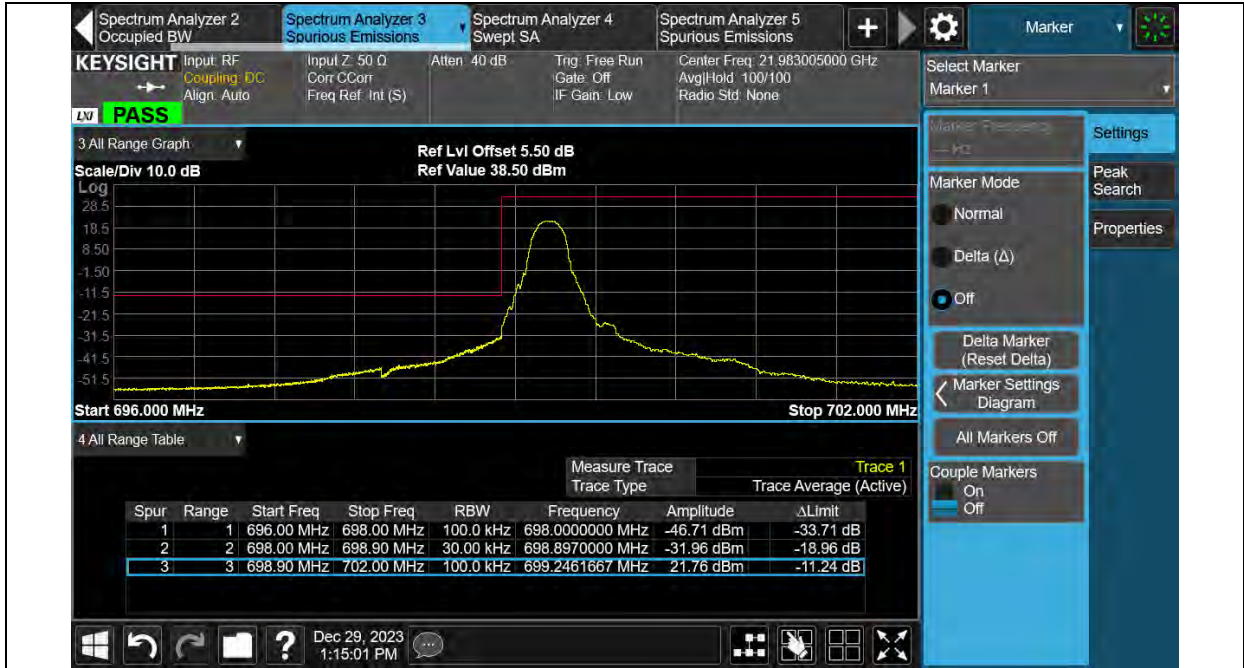

Band12-1.4MHz-16QAM-23173-1RB#5

BUREAU VERITAS

Test Report No.: PSU-QSU2312200110RF03

Band12-1.4MHz-16QAM-23173-6RB#0

Band12-1.4MHz-64QAM-23017-1RB#0

BUREAU VERITAS

Test Report No.: PSU-QSU2312200110RF03

Band12-1.4MHz-64QAM-23017-6RB#0