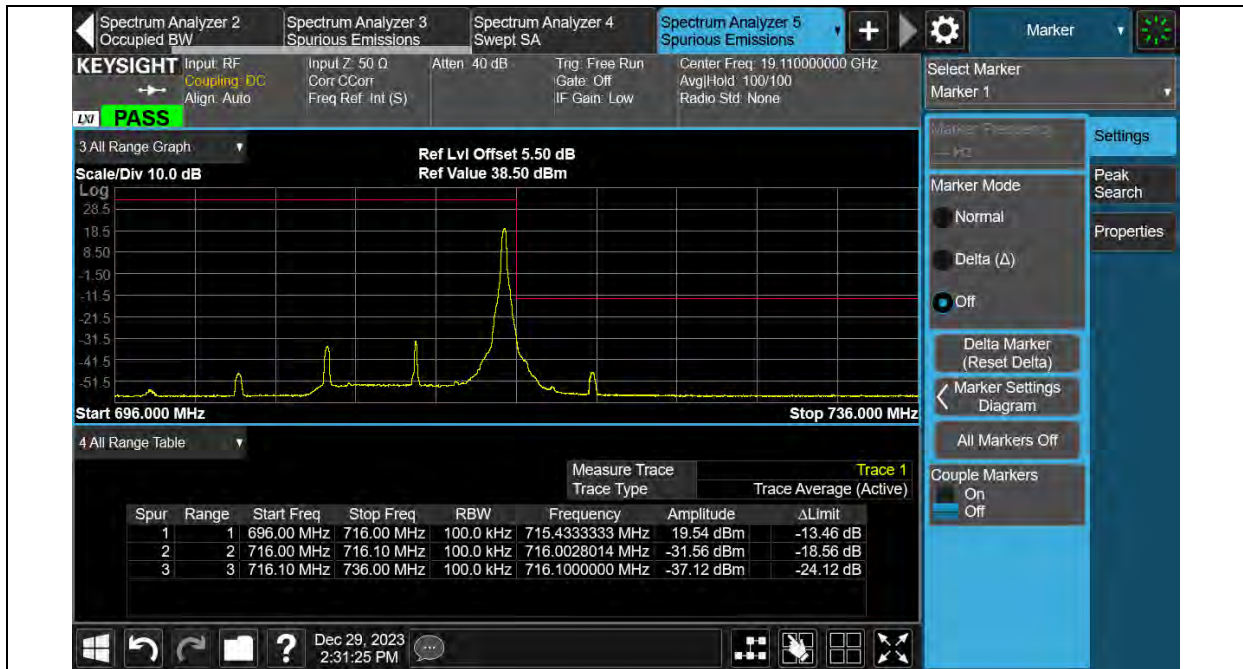

BUREAU VERITAS

Test Report No.: PSU-QSU2312200110RF03

Band12-10MHz-64QAM-23130-50RB#0

CONDUCTED SPURIOUS EMISSION

Test Result

Band	Bandwidth	Modulation	Channel	RB Configuration	Frequency Range	Result (dBm)	Verdict
Band12	1.4MHz	QPSK	23017	1RB#0	30~8000MHz	See Graph	PASS
Band12	1.4MHz	QPSK	23095	1RB#0	30~8000MHz	See Graph	PASS
Band12	1.4MHz	QPSK	23173	1RB#0	30~8000MHz	See Graph	PASS
Band12	1.4MHz	16QAM	23017	1RB#0	30~8000MHz	See Graph	PASS
Band12	1.4MHz	16QAM	23095	1RB#0	30~8000MHz	See Graph	PASS
Band12	1.4MHz	16QAM	23173	1RB#0	30~8000MHz	See Graph	PASS
Band12	1.4MHz	64QAM	23017	1RB#0	30~8000MHz	See Graph	PASS
Band12	1.4MHz	64QAM	23095	1RB#0	30~8000MHz	See Graph	PASS
Band12	1.4MHz	64QAM	23173	1RB#0	30~8000MHz	See Graph	PASS
Band12	3MHz	QPSK	23025	1RB#0	30~8000MHz	See Graph	PASS
Band12	3MHz	QPSK	23095	1RB#0	30~8000MHz	See Graph	PASS
Band12	3MHz	QPSK	23165	1RB#0	30~8000MHz	See Graph	PASS
Band12	3MHz	16QAM	23025	1RB#0	30~8000MHz	See Graph	PASS
Band12	3MHz	16QAM	23095	1RB#0	30~8000MHz	See Graph	PASS
Band12	3MHz	16QAM	23165	1RB#0	30~8000MHz	See Graph	PASS
Band12	3MHz	64QAM	23025	1RB#0	30~8000MHz	See Graph	PASS
Band12	3MHz	64QAM	23095	1RB#0	30~8000MHz	See Graph	PASS
Band12	3MHz	64QAM	23165	1RB#0	30~8000MHz	See Graph	PASS
Band12	5MHz	QPSK	23035	1RB#0	30~8000MHz	See Graph	PASS
Band12	5MHz	QPSK	23095	1RB#0	30~8000MHz	See Graph	PASS
Band12	5MHz	QPSK	23155	1RB#0	30~8000MHz	See Graph	PASS
Band12	5MHz	16QAM	23035	1RB#0	30~8000MHz	See Graph	PASS
Band12	5MHz	16QAM	23095	1RB#0	30~8000MHz	See Graph	PASS
Band12	5MHz	16QAM	23155	1RB#0	30~8000MHz	See Graph	PASS
Band12	5MHz	64QAM	23035	1RB#0	30~8000MHz	See Graph	PASS
Band12	5MHz	64QAM	23095	1RB#0	30~8000MHz	See Graph	PASS
Band12	5MHz	64QAM	23155	1RB#0	30~8000MHz	See Graph	PASS
Band12	10MHz	QPSK	23060	1RB#0	30~8000MHz	See Graph	PASS
Band12	10MHz	QPSK	23095	1RB#0	30~8000MHz	See Graph	PASS
Band12	10MHz	QPSK	23130	1RB#0	30~8000MHz	See Graph	PASS
Band12	10MHz	16QAM	23060	1RB#0	30~8000MHz	See Graph	PASS
Band12	10MHz	16QAM	23095	1RB#0	30~8000MHz	See Graph	PASS
Band12	10MHz	16QAM	23130	1RB#0	30~8000MHz	See Graph	PASS
Band12	10MHz	64QAM	23060	1RB#0	30~8000MHz	See Graph	PASS
Band12	10MHz	64QAM	23095	1RB#0	30~8000MHz	See Graph	PASS
Band12	10MHz	64QAM	23130	1RB#0	30~8000MHz	See Graph	PASS