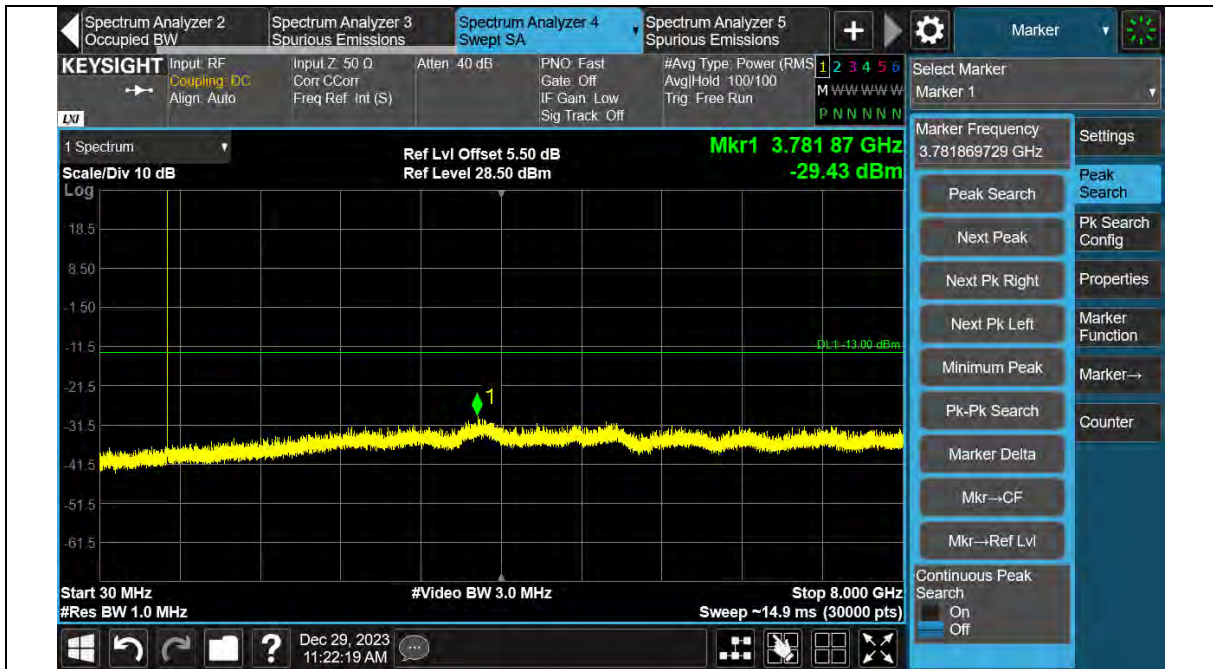

Test Report No.: PSU-QSU2312200110RF03

Band12-1.4MHz-64QAM-23095-1RB#0-30~8000MHz