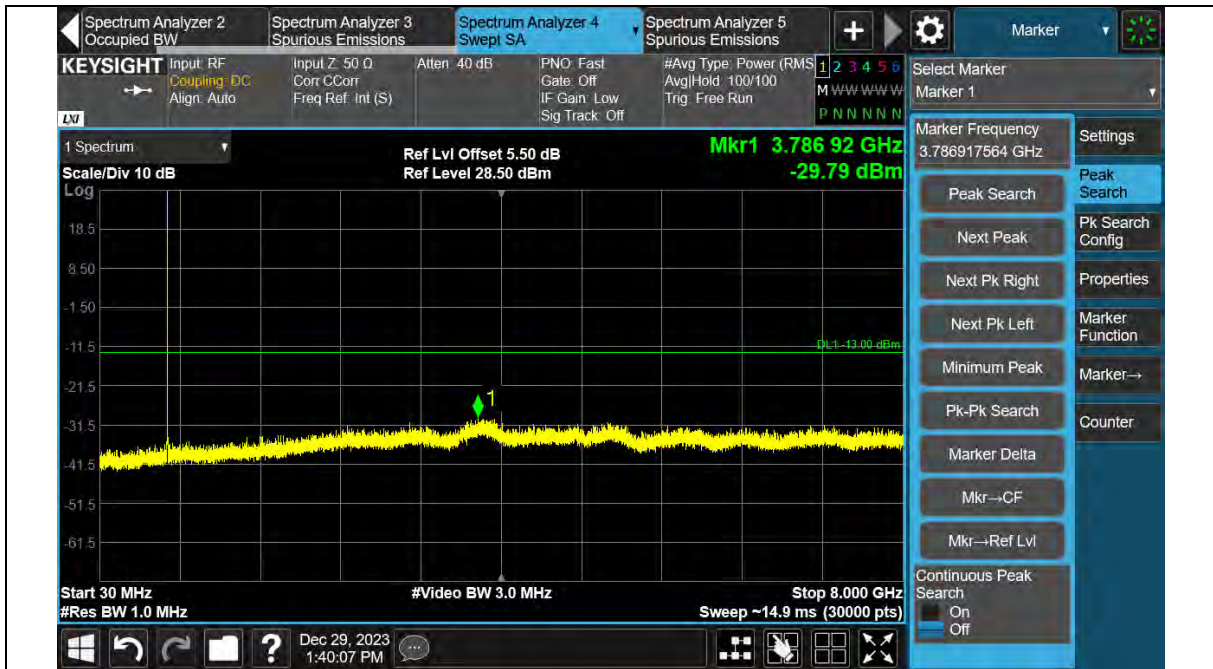

Test Report No.: PSU-QSU2312200110RF03

Band12-3MHz-16QAM-23095-1RB#0-30~8000MHz