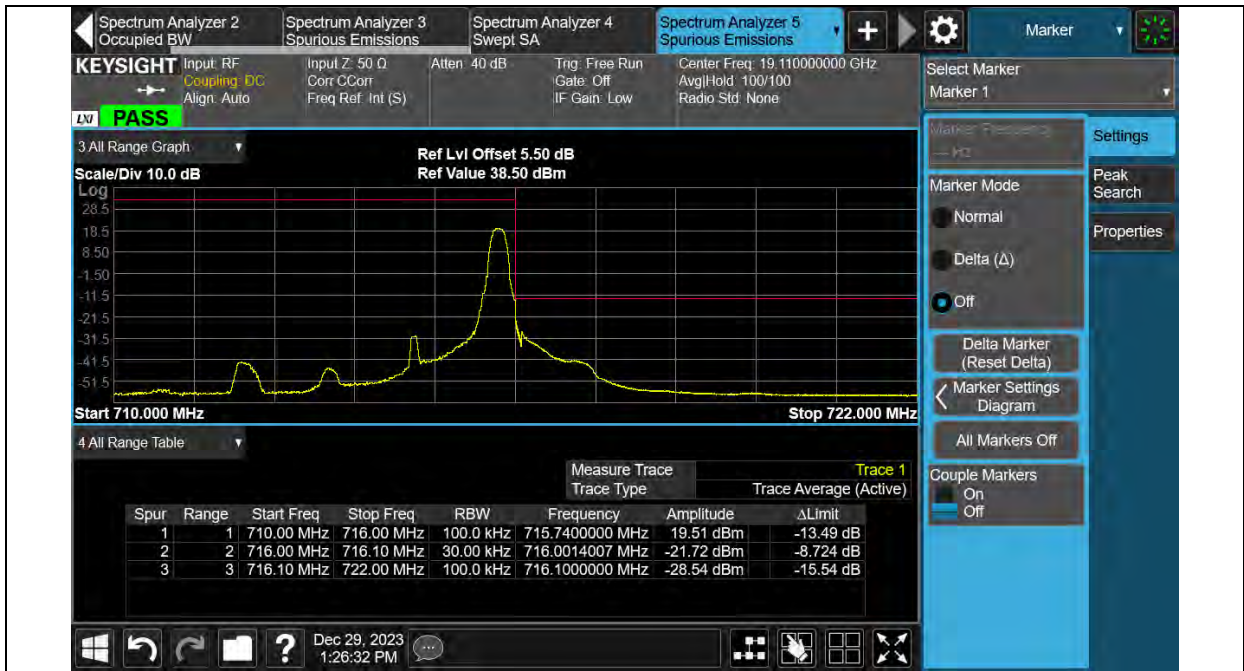

BUREAU VERITAS

Test Report No.: PSU-QSU2312200110RF03

Band12-3MHz-64QAM-23165-15RB#0