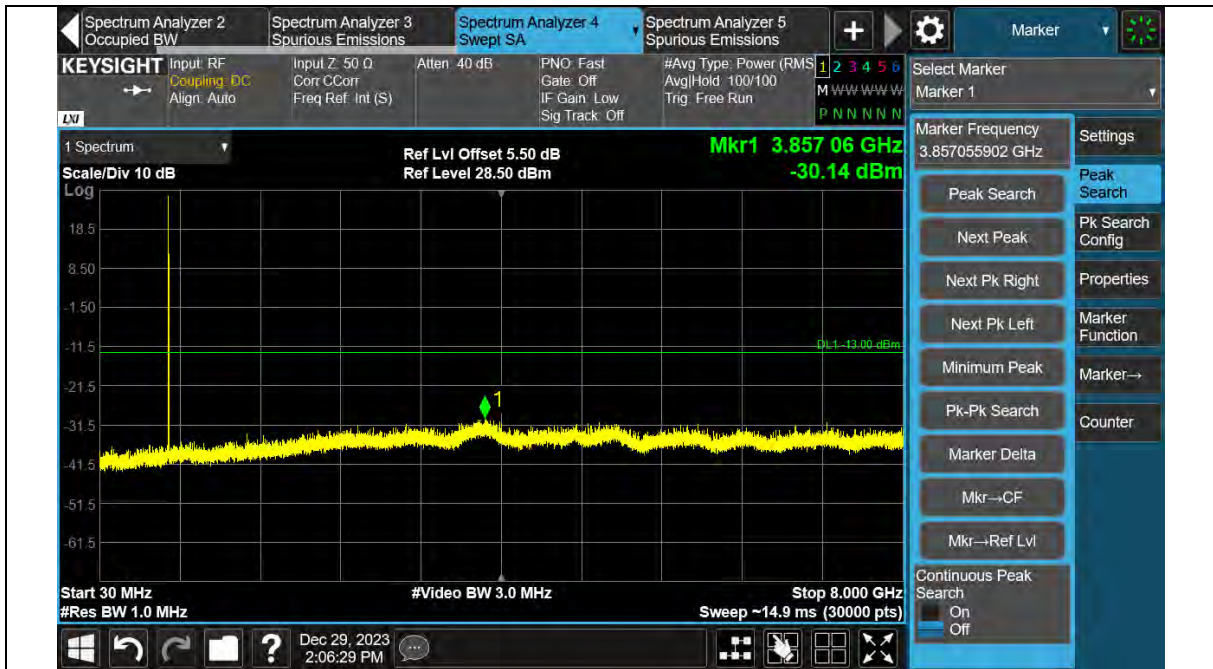

Test Report No.: PSU-QSU2312200110RF03

Band12-5MHz-16QAM-23035-1RB#0-30~8000MHz