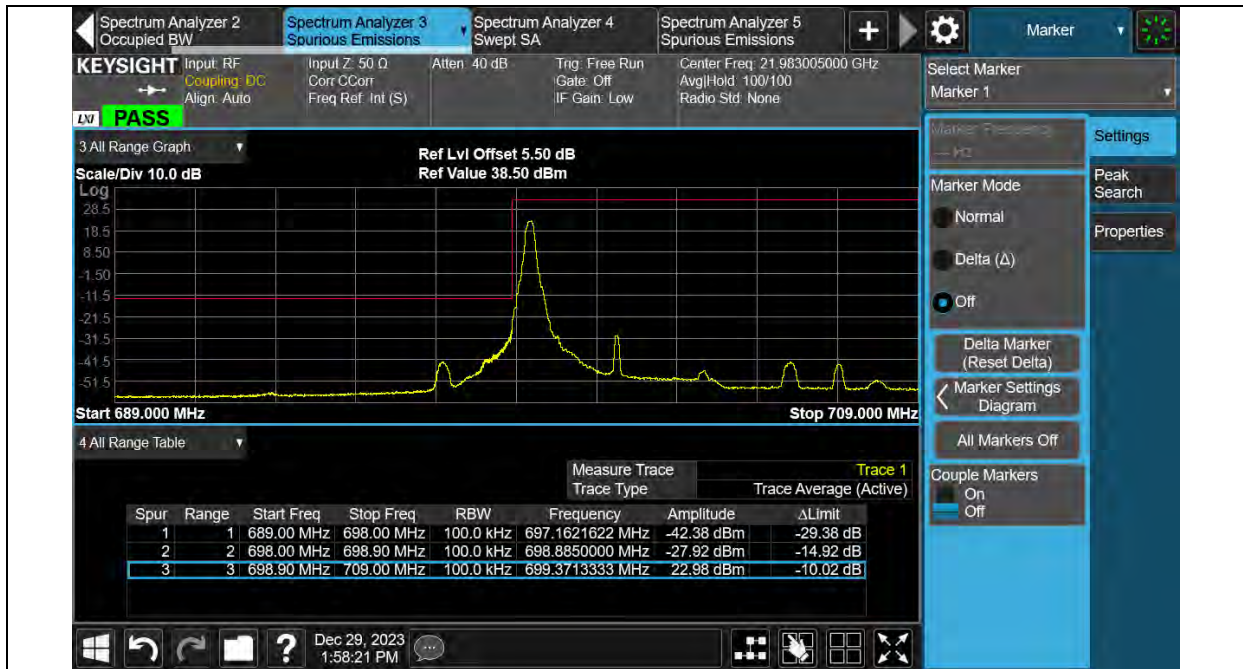

BUREAU VERITAS

Test Report No.: PSU-QSU2312200110RF03

Band12-5MHz-16QAM-23155-25RB#0

Band12-5MHz-64QAM-23035-1RB#0

BUREAU VERITAS

Test Report No.: PSU-QSU2312200110RF03

Band12-5MHz-64QAM-23035-25RB#0

Band12-5MHz-64QAM-23155-1RB#24