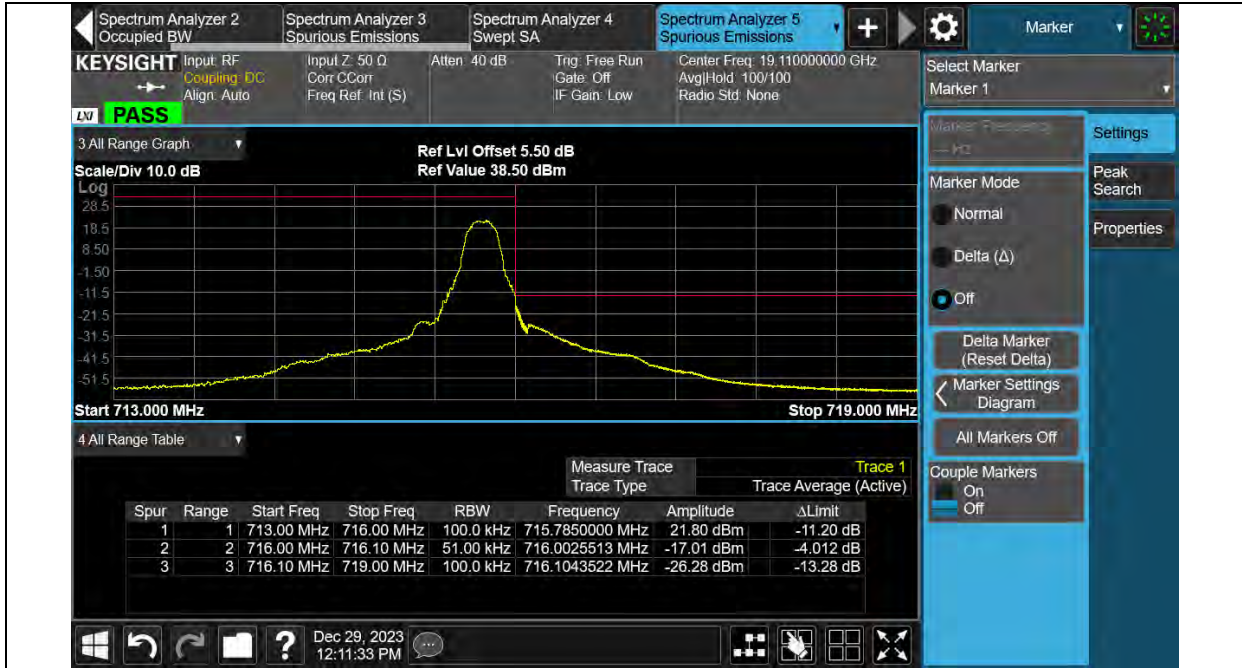

BUREAU VERITAS

Test Report No.: PSU-QSU2312200110RF03