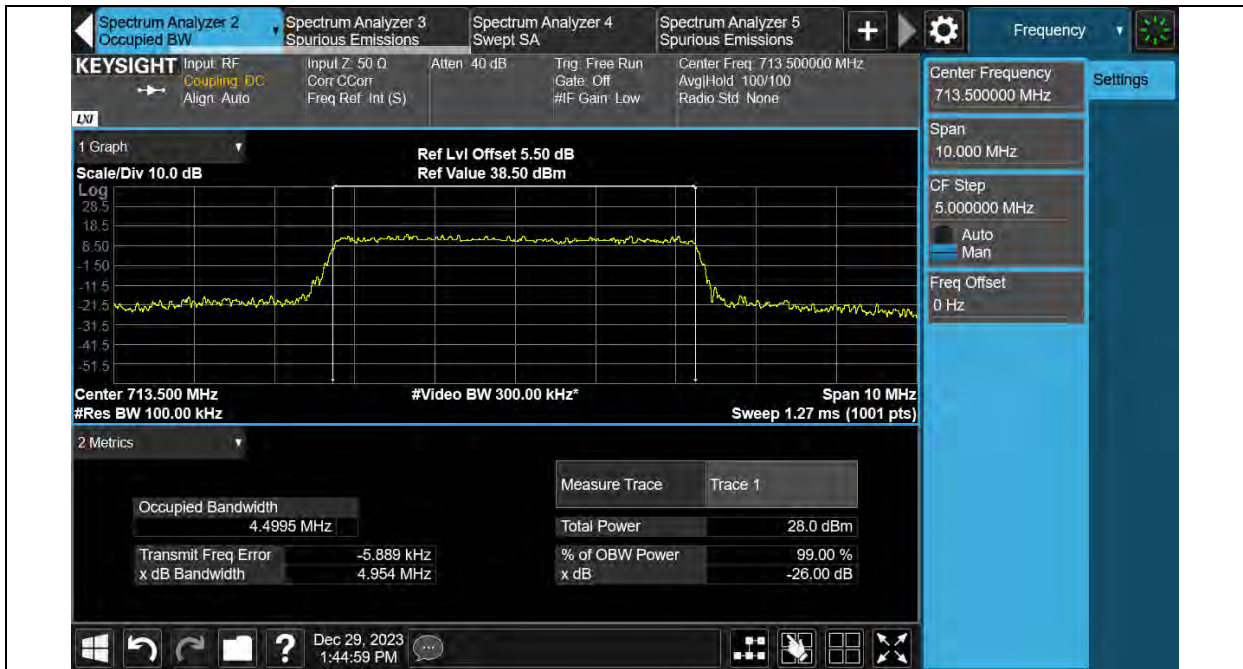

Band12-5MHz-16QAM-23155-25RB#0

Band12-5MHz-64QAM-23035-25RB#0

Band12-5MHz-64QAM-23095-25RB#0

Band12-5MHz-64QAM-23155-25RB#0

Band12-10MHz-QPSK-23060-50RB#0

Band12-10MHz-QPSK-23095-50RB#0

Test Report No.: PSU-QSU2312200110RF03