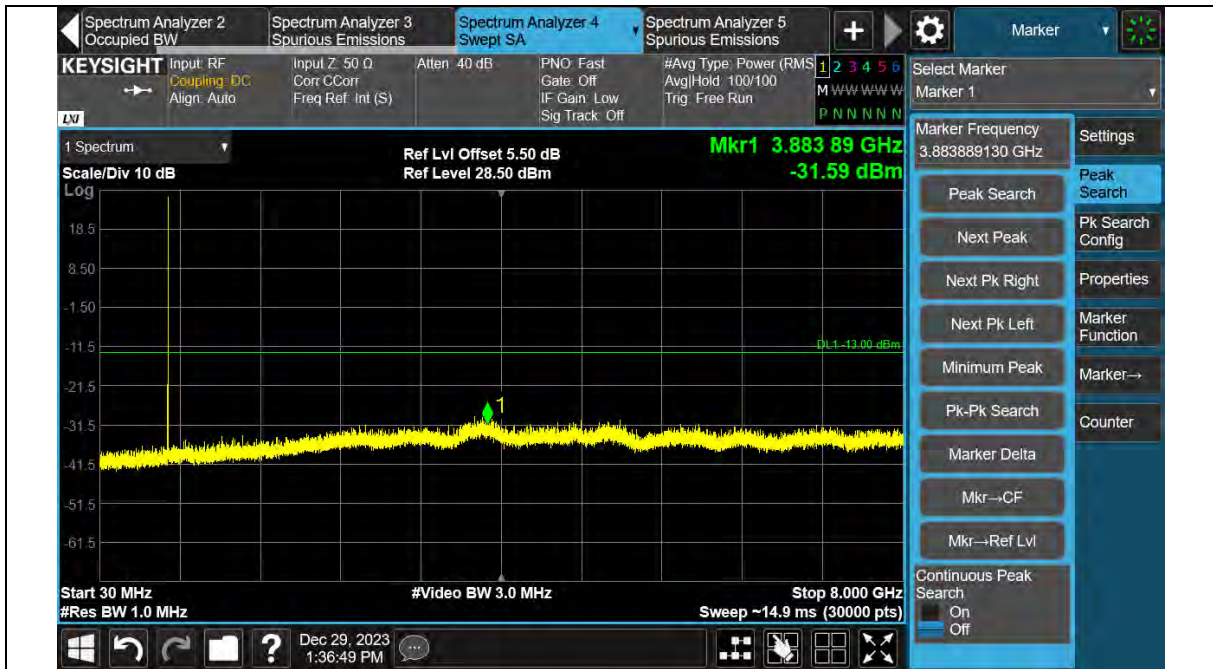

Test Report No.: PSU-QSU2312200110RF03

Band 12-3MHz-64QAM-23165-1RB#0-30~8000MHz