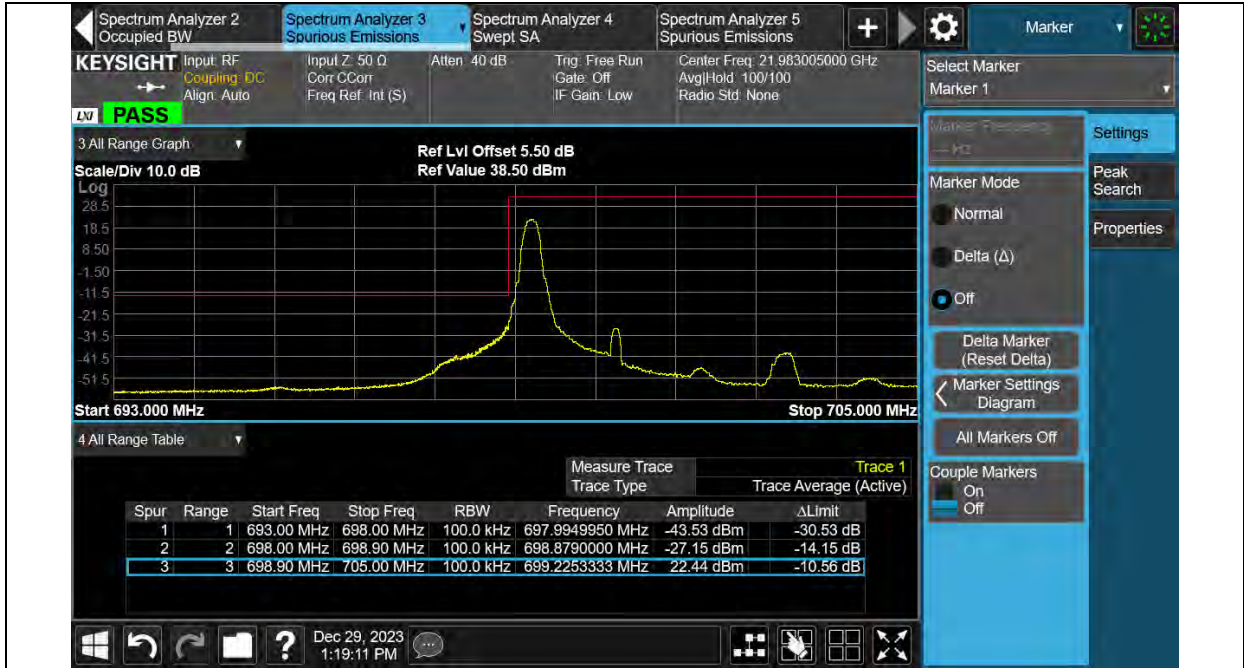

BUREAU VERITAS

Test Report No.: PSU-QSU2312200110RF03

Band12-3MHz-16QAM-23165-15RB#0

Band12-3MHz-64QAM-23025-1RB#0

BUREAU VERITAS

Test Report No.: PSU-QSU2312200110RF03

Band12-3MHz-64QAM-23025-15RB#0

Band12-3MHz-64QAM-23165-1RB#14