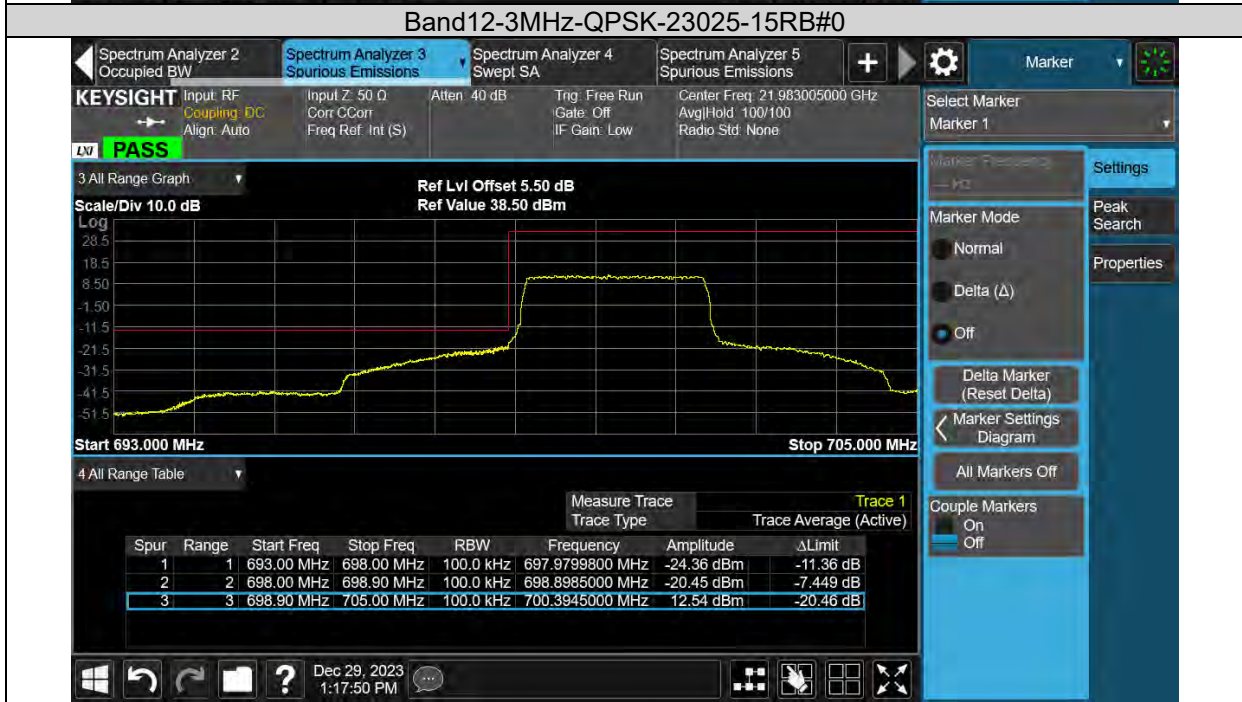

Band12-1.4MHz-64QAM-23173-1RB#5

BUREAU VERITAS

Test Report No.: PSU-QSU2312200110RF03

Band12-1.4MHz-64QAM-23173-6RB#0

Band12-3MHz-QPSK-23025-1RB#0

BUREAU VERITAS

Test Report No.: PSU-QSU2312200110RF03

BUREAU VERITAS