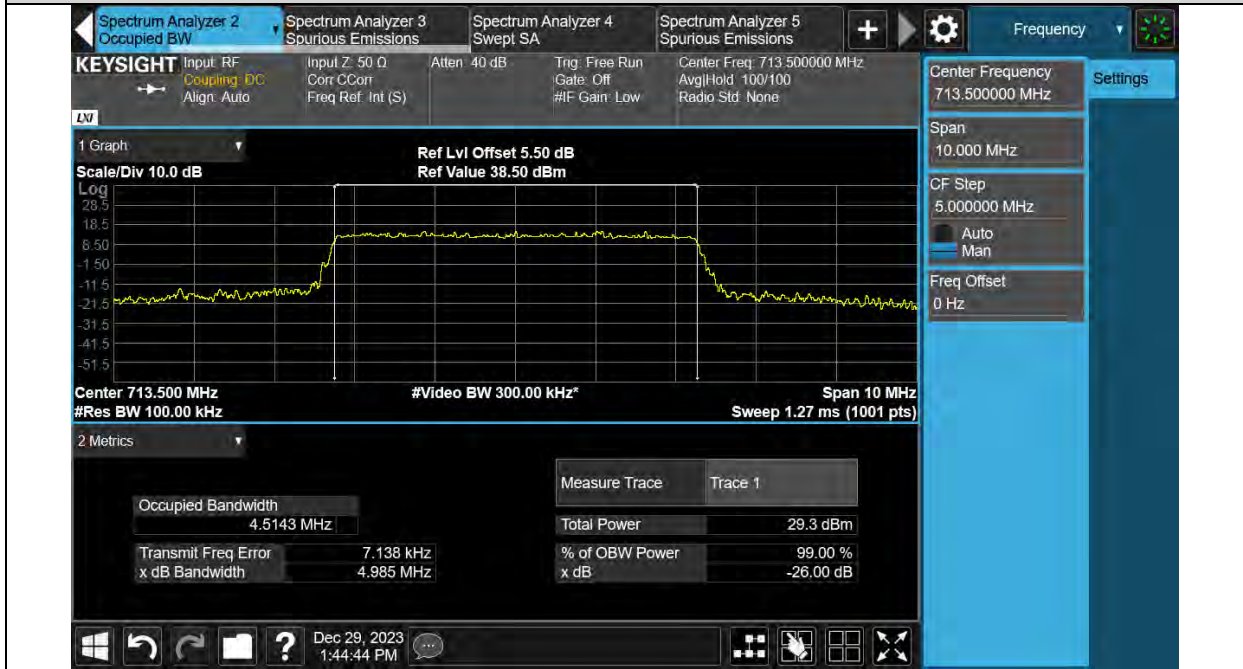

Band12-5MHz-16QAM-23155-25RB#0

Band12-5MHz-64QAM-23035-25RB#0

Band12-5MHz-64QAM-23095-25RB#0

Band12-5MHz-64QAM-23155-25RB#0

Band12-10MHz-QPSK-23060-50RB#0

Band12-10MHz-QPSK-23095-50RB#0

Test Report No.: PSU-QSU2312200110RF03