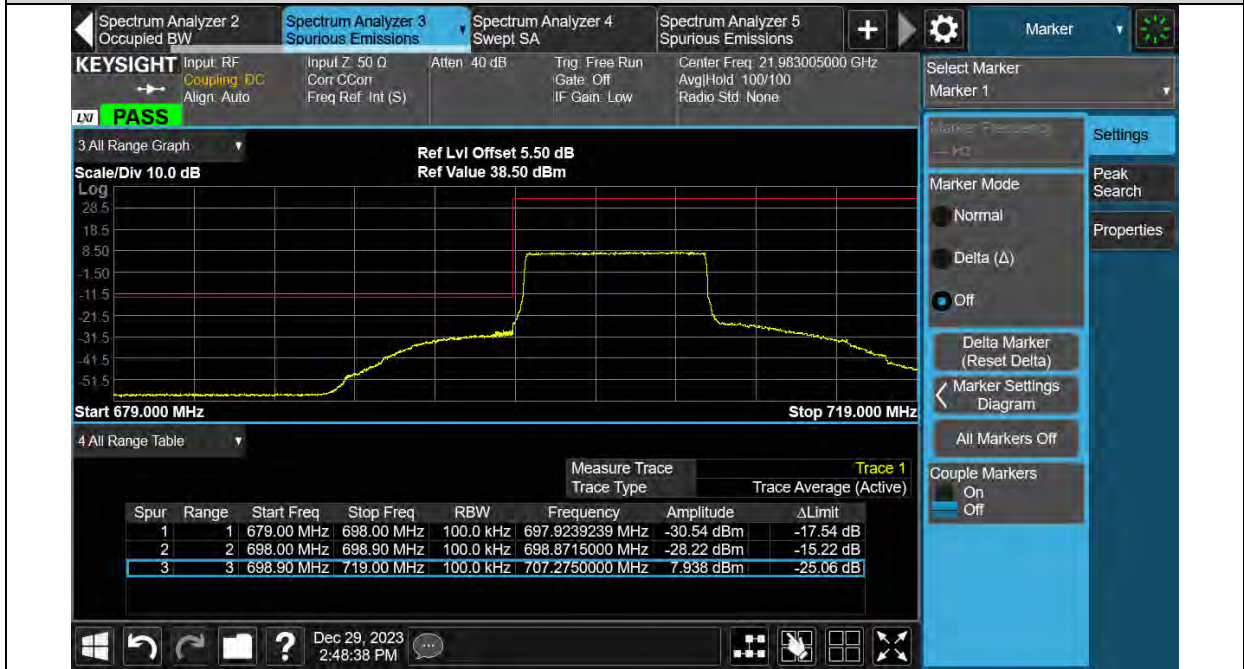

BUREAU VERITAS

Test Report No.: PSU-QSU2312200110RF03

Band12-10MHz-QPSK-23130-50RB#0

Band12-10MHz-16QAM-23060-1RB#0

BUREAU VERITAS

Test Report No.: PSU-QSU2312200110RF03

Band12-10MHz-16QAM-23060-50RB#0

Band12-10MHz-16QAM-23130-1RB#49