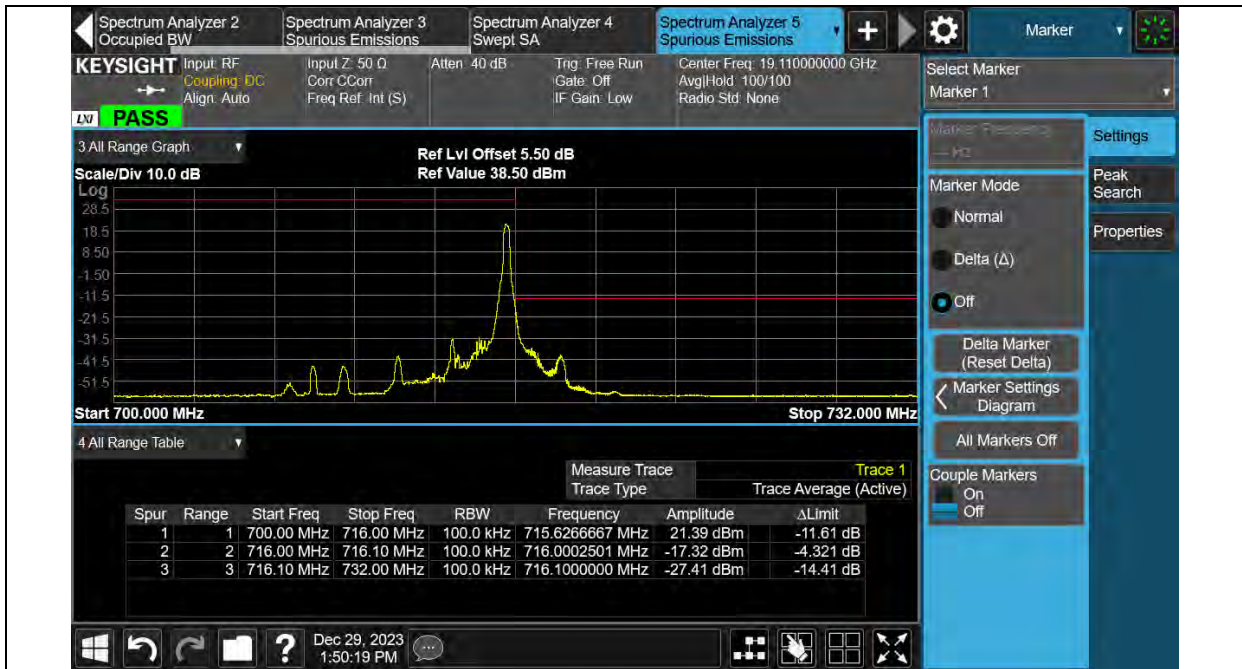

BUREAU VERITAS

Test Report No.: PSU-QSU2312200110RF03

Band12-5MHz-QPSK-23155-25RB#0