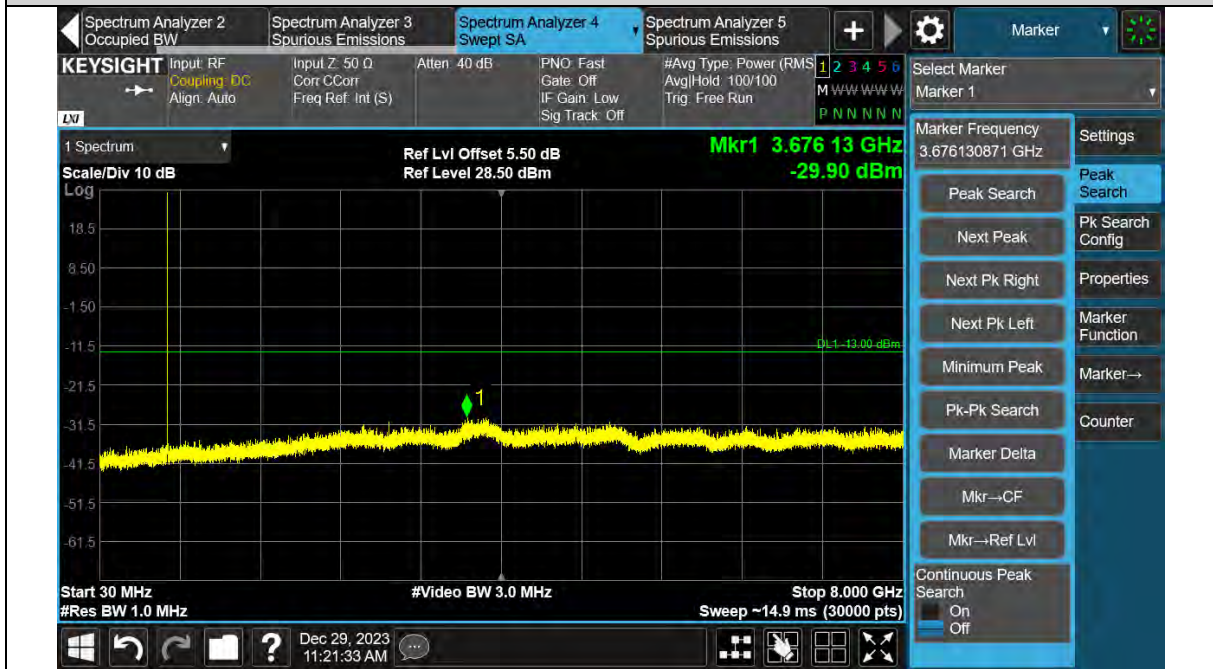

Test Report No.: PSU-QSU2312200110RF03

Test Graphs

Test Report No.: PSU-QSU2312200110RF03

Band12-1.4MHz-16QAM-23017-1RB#0-30~8000MHz

Band12-1.4MHz-16QAM-23095-1RB#0-30~8000MHz

Test Report No.: PSU-QSU2312200110RF03