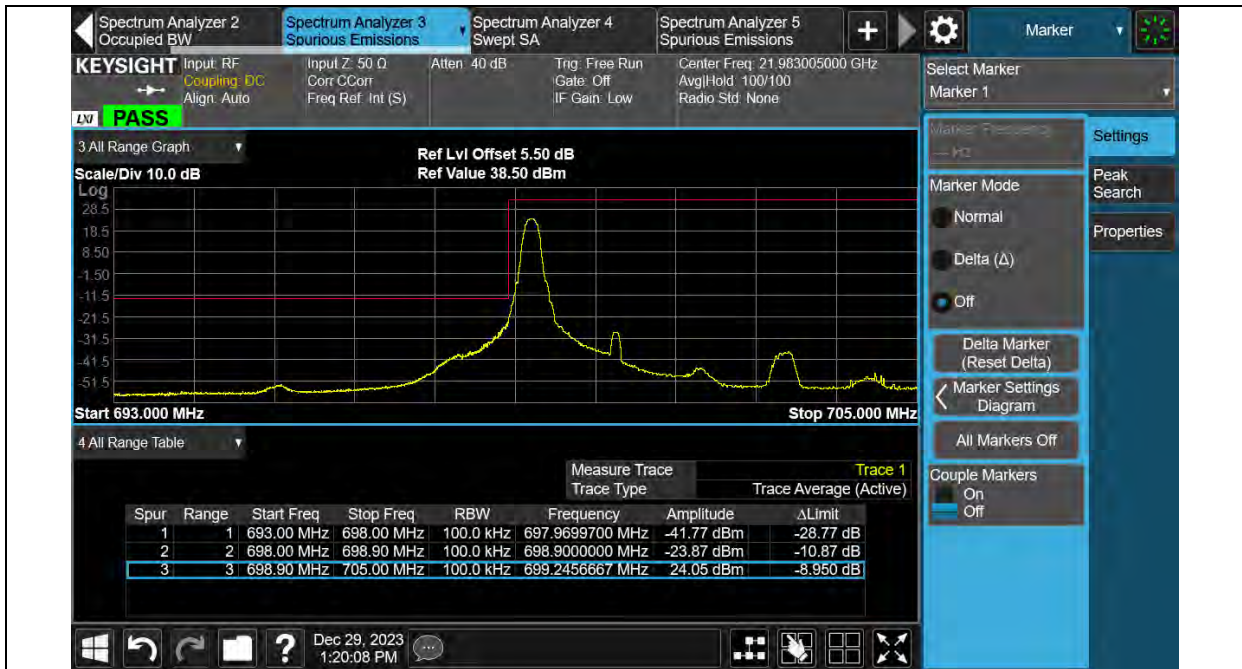

Band12-1.4MHz-64QAM-23173-1RB#5

BUREAU VERITAS

Test Report No.: PSU-QSU2312200110RF03

Band12-1.4MHz-64QAM-23173-6RB#0

Band12-3MHz-QPSK-23025-1RB#0

BUREAU VERITAS

Test Report No.: PSU-QSU2312200110RF03

BUREAU VERITAS