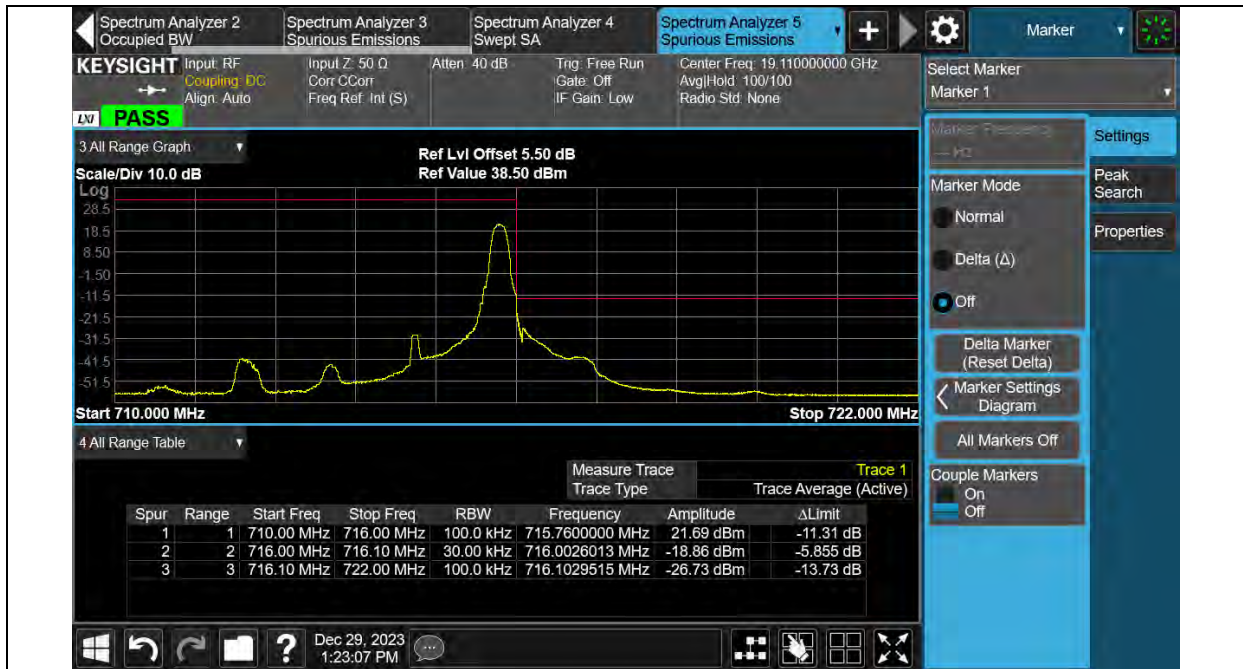

BUREAU VERITAS

Test Report No.: PSU-QSU2312200110RF03

Band12-3MHz-QPSK-23165-15RB#0