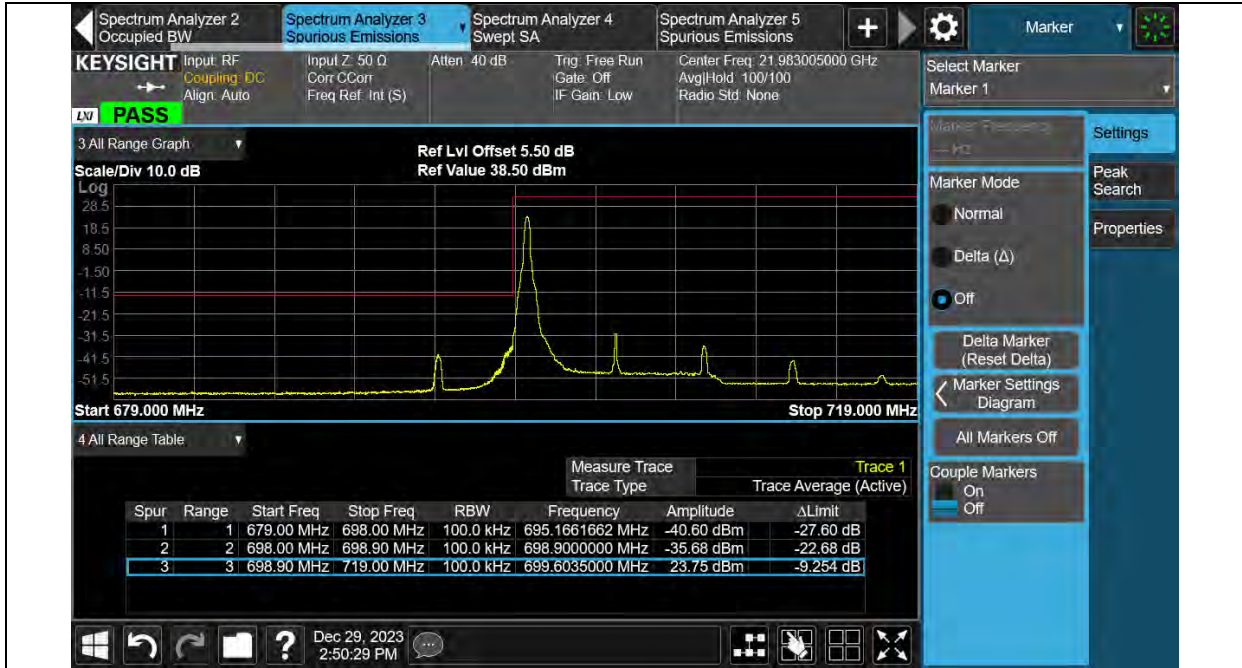

BUREAU VERITAS

Test Report No.: PSU-QSU2312200110RF03