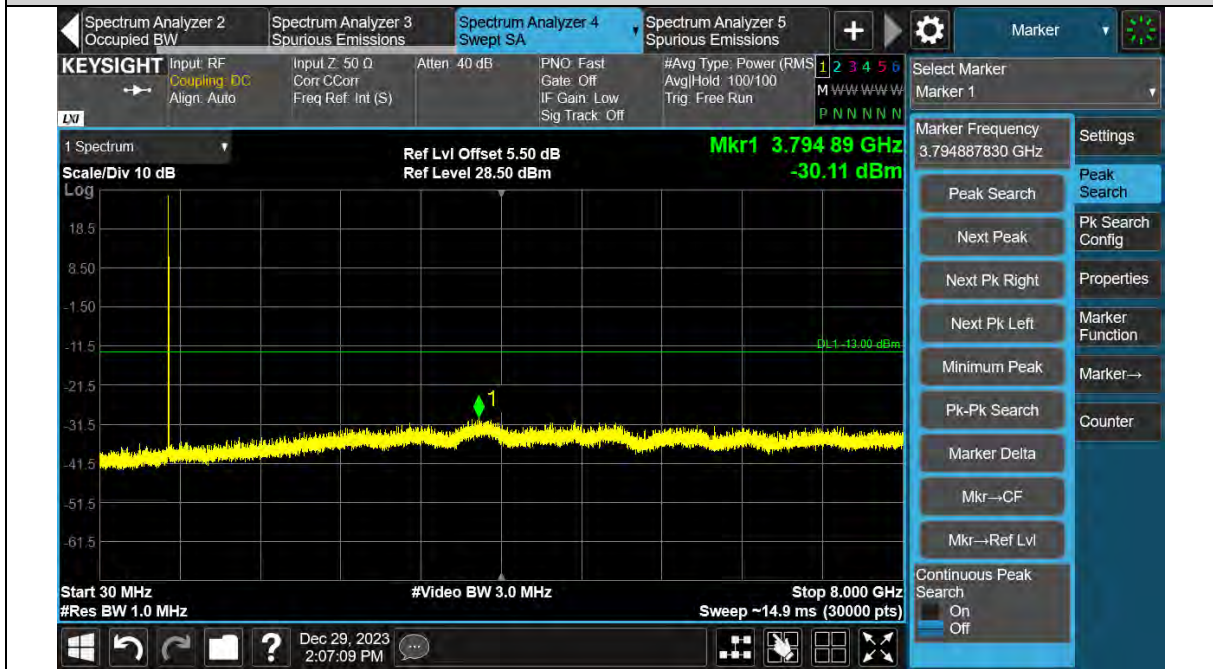

Test Report No.: PSU-QSU2312200110RF03

Band12-5MHz-16QAM-23035-1RB#0-30~8000MHz

Band12-5MHz-16QAM-23095-1RB#0-30~8000MHz

Test Report No.: PSU-QSU2312200110RF03

Band12-5MHz-16QAM-23155-1RB#0-30~8000MHz

Band12-5MHz-64QAM-23035-1RB#0-30~8000MHz