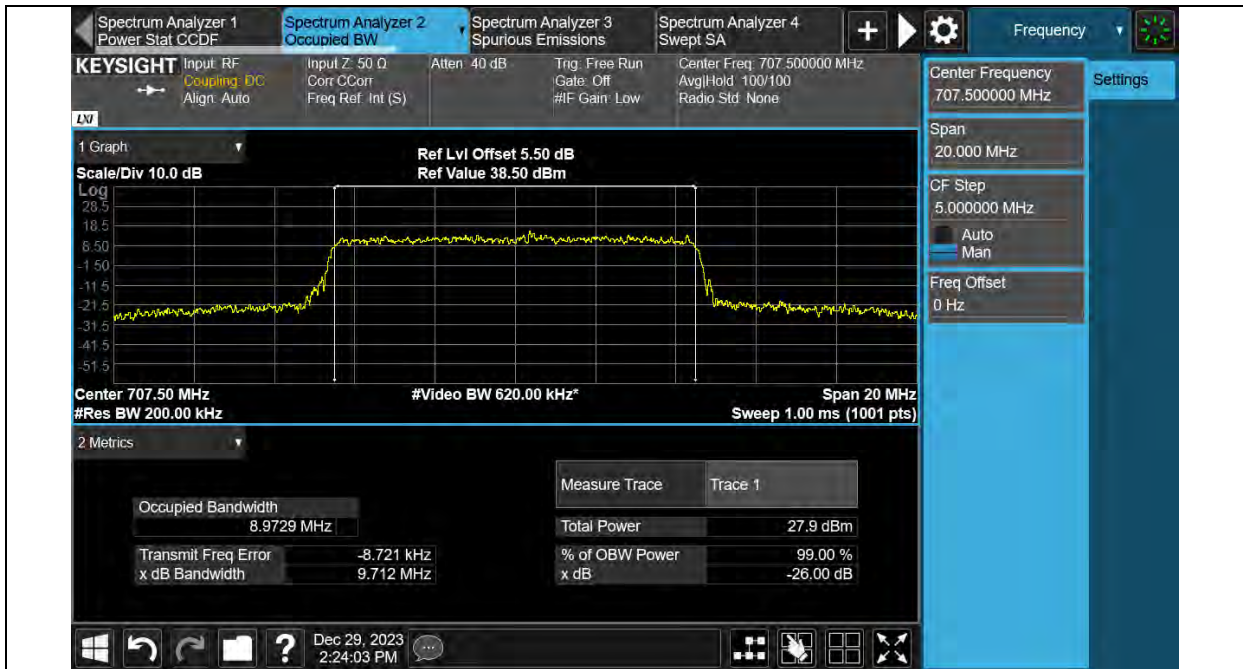

Band12-10MHz-QPSK-23130-50RB#0

Band12-10MHz-16QAM-23060-50RB#0

Test Report No.: PSU-QSU2312200110RF03

Band12-10MHz-16QAM-23095-50RB#0

Band12-10MHz-16QAM-23130-50RB#0

Test Report No.: PSU-QSU2312200110RF03

Test Report No.: PSU-QSU2312200110RF03