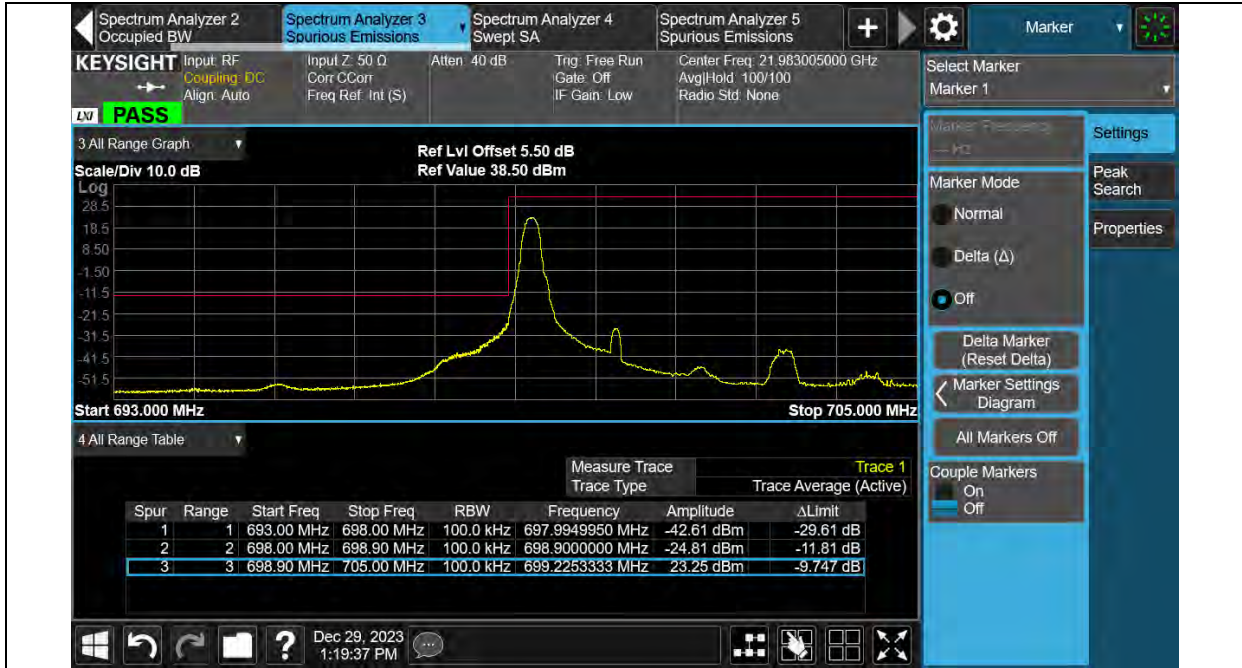

Test Report No.: PSU-QSU2312200110RF03

Band12-3MHz-QPSK-23165-15RB#0

Band12-3MHz-16QAM-23025-1RB#0

BUREAU VERITAS

Test Report No.: PSU-QSU2312200110RF03

Band12-3MHz-16QAM-23025-15RB#0

Band12-3MHz-16QAM-23165-1RB#14