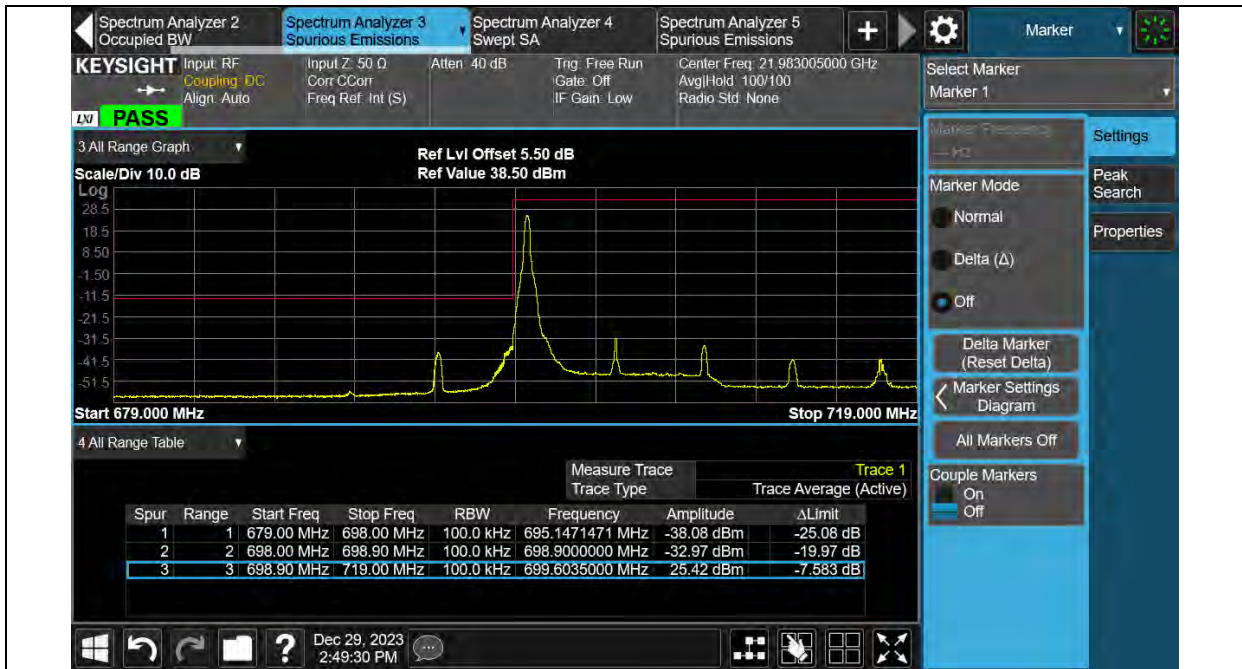

Test Report No.: PSU-QSU2312200110RF03

Band12-5MHz-64QAM-23155-25RB#0

Band12-10MHz-QPSK-23060-1RB#0

BUREAU VERITAS

Test Report No.: PSU-QSU2312200110RF03

Band12-10MHz-QPSK-23060-50RB#0

Band12-10MHz-QPSK-23130-1RB#49