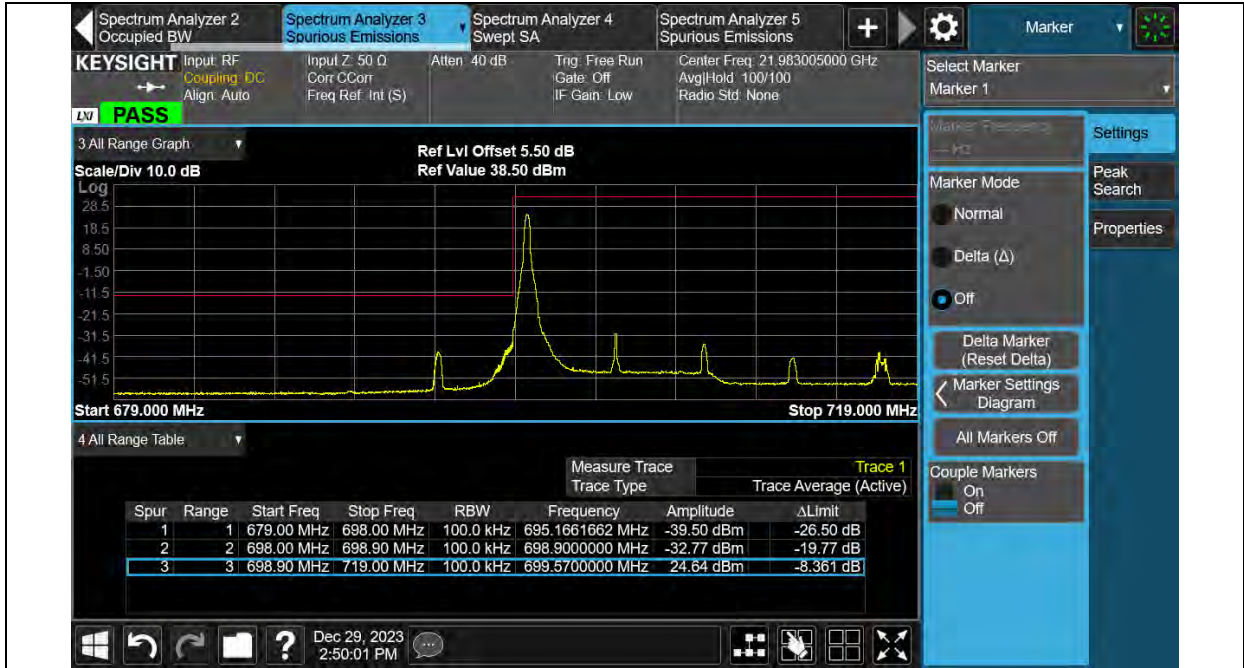

BUREAU VERITAS

Test Report No.: PSU-QSU2312200110RF03

Band12-10MHz-QPSK-23130-50RB#0

Band12-10MHz-16QAM-23060-1RB#0

BUREAU VERITAS

Test Report No.: PSU-QSU2312200110RF03

Band12-10MHz-16QAM-23060-50RB#0

Band12-10MHz-16QAM-23130-1RB#49