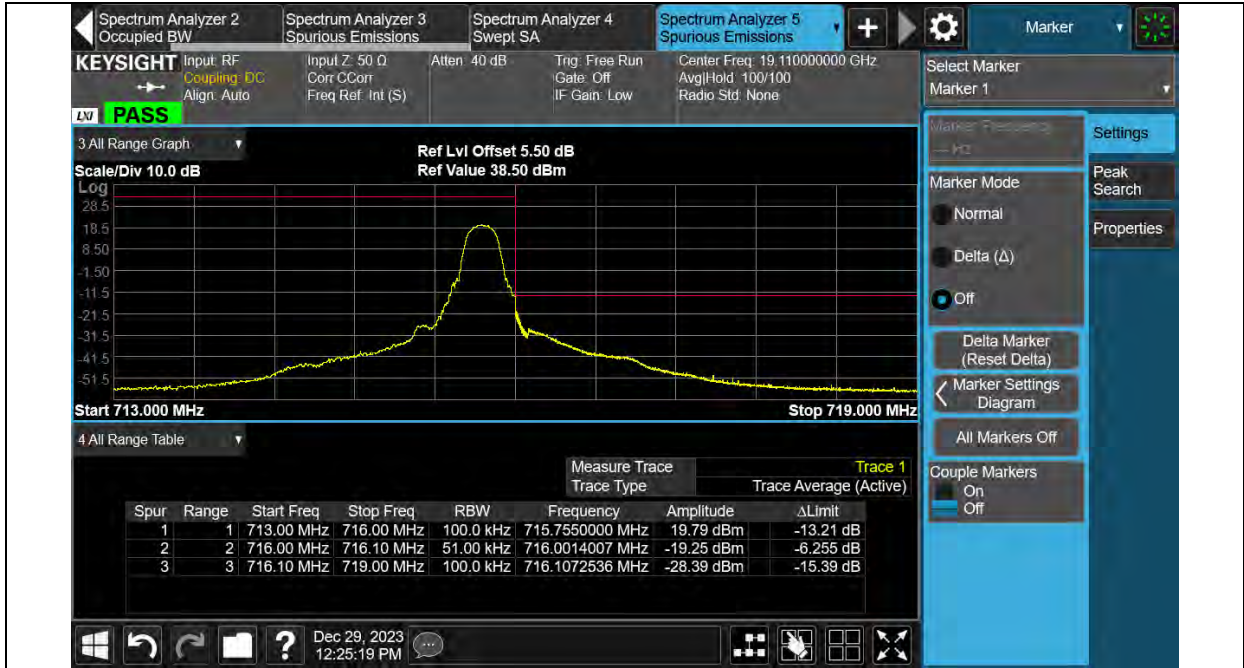

BUREAU VERITAS

Test Report No.: PSU-QSU2312200110RF03

Band12-1.4MHz-64QAM-23173-6RB#0