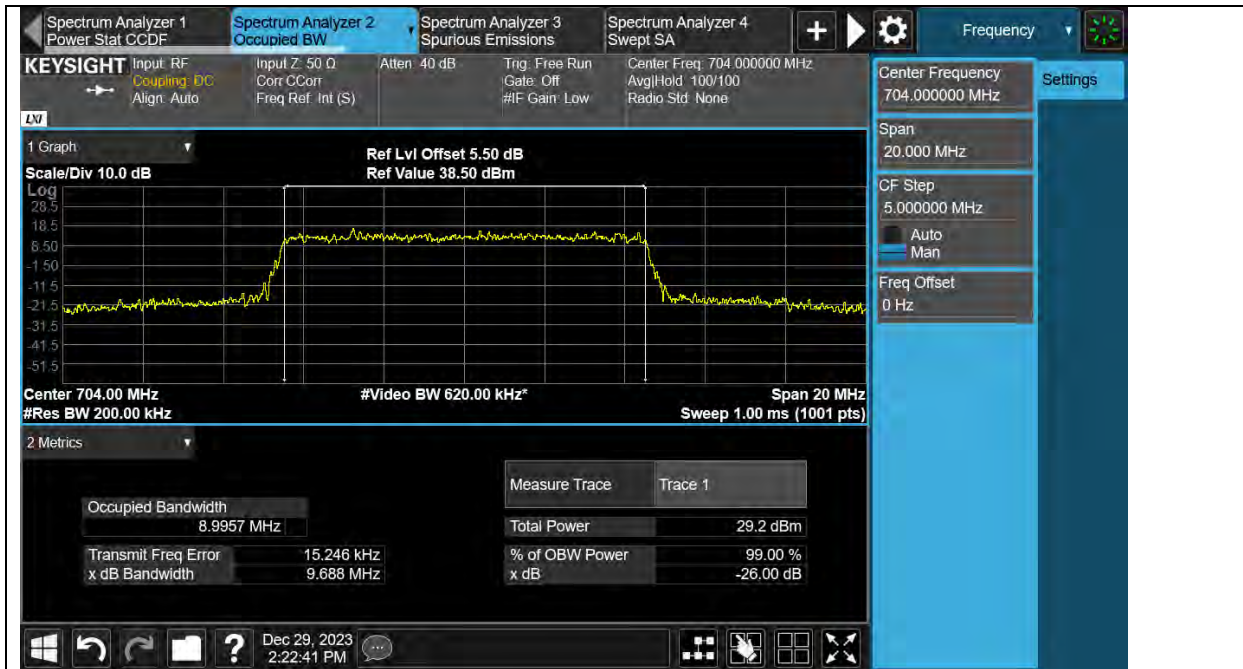

Test Report No.: PSU-QSU2312200110RF03