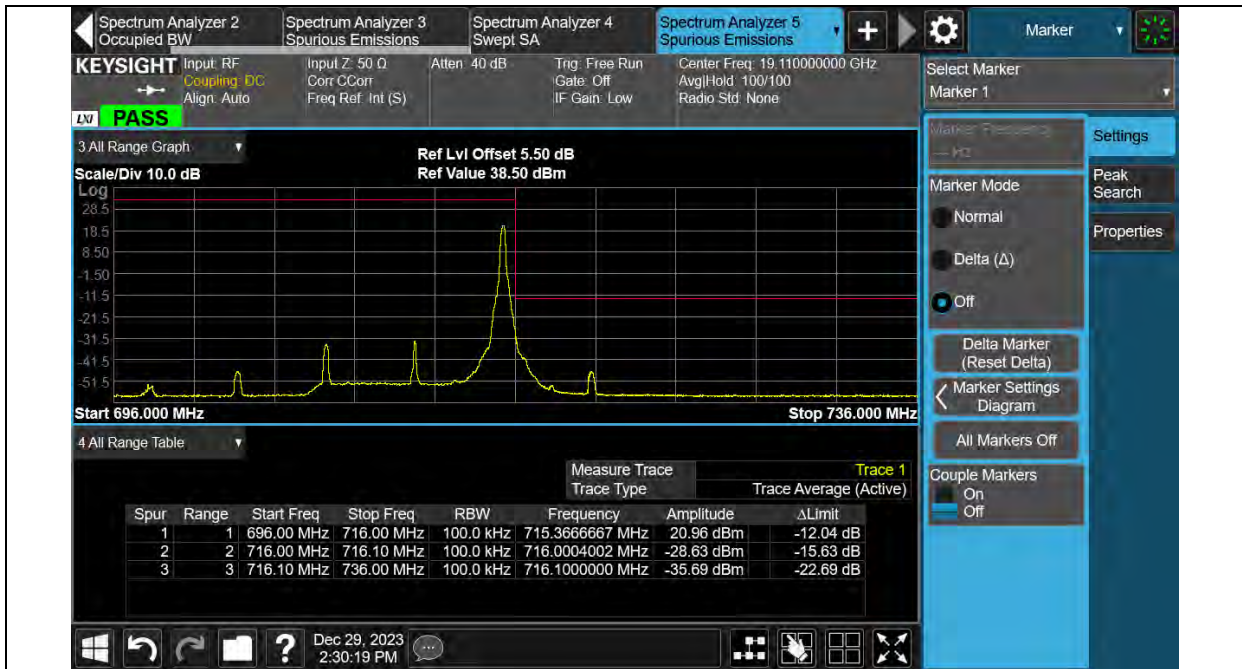

BUREAU VERITAS

Test Report No.: PSU-QSU2312200110RF03

Band12-10MHz-16QAM-23130-50RB#0