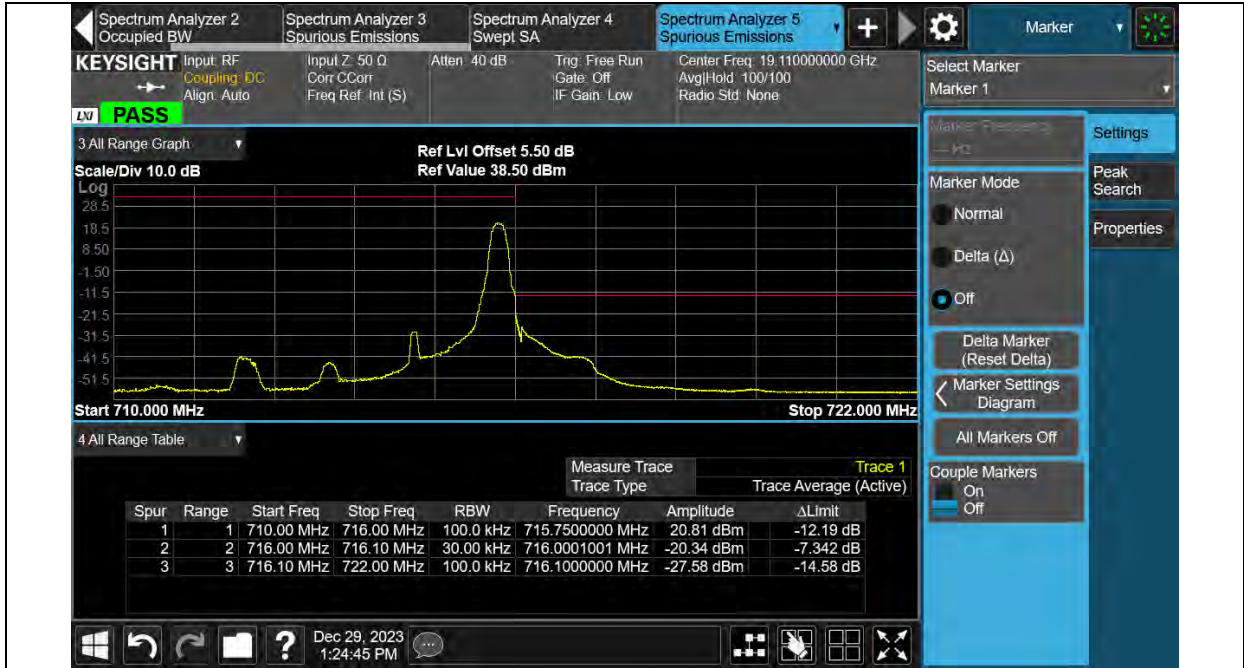

BUREAU VERITAS

Test Report No.: PSU-QSU2312200110RF03

Band12-3MHz-16QAM-23165-15RB#0