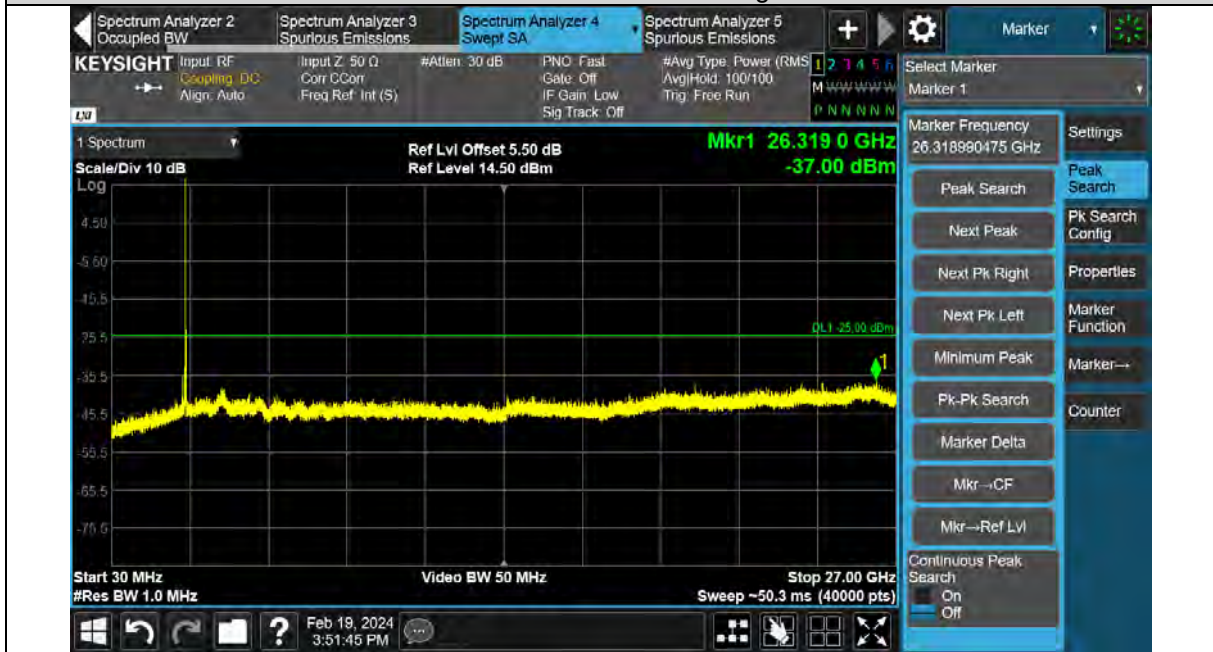

Band7-15MHz-16QAM-21100-1RB#0-Range:30~27000MHz

BUREAU VERITAS

Test Report No.: PSU-QSU2312200110RF03

Band7-15MHz-16QAM-21375-1RB#0-Range:30~27000MHz

Band7-15MHz-64QAM-20825-1RB#0-Range:30~27000MHz

BUREAU VERITAS