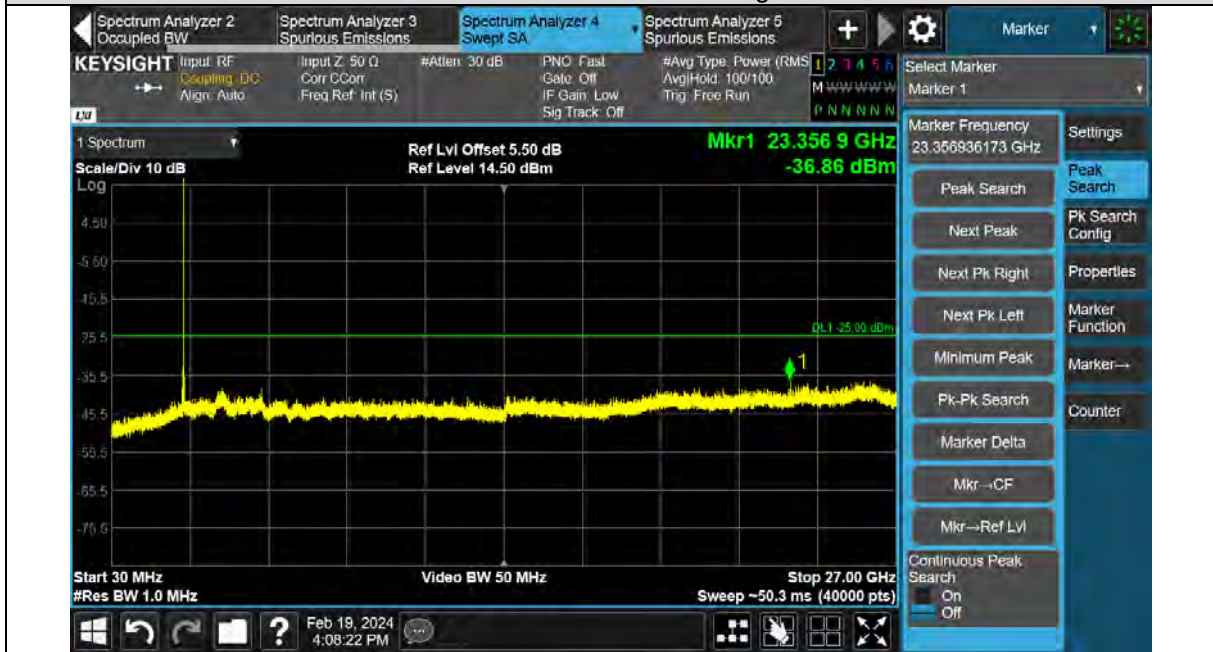

Test Report No.: PSU-QSU2312200110RF03

Band7-15MHz-QPSK-21100-1RB#0-Range:30~27000MHz

Band7-15MHz-QPSK-21375-1RB#0-Range:30~27000MHz

Test Report No.: PSU-QSU2312200110RF03

Band7-15MHz-16QAM-20825-1RB#0-Range:30~27000MHz