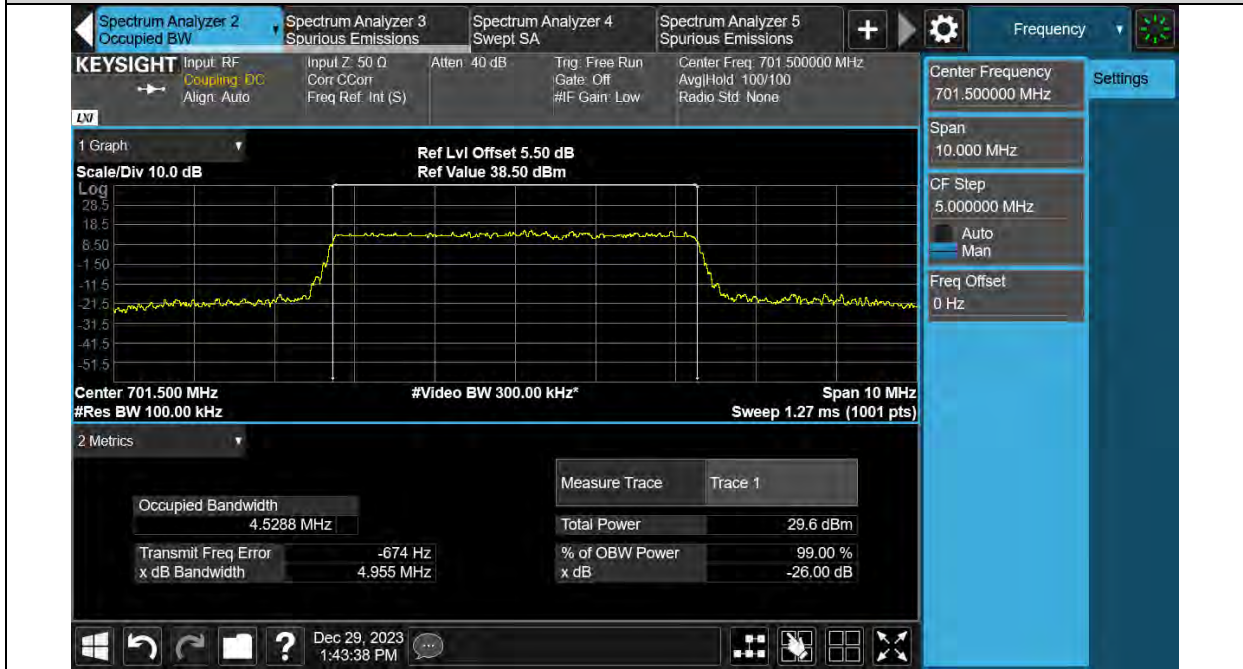

Test Report No.: PSU-QSU2312200110RF03

Band12-3MHz-64QAM-23165-15RB#0

Band12-5MHz-QPSK-23035-25RB#0

Band12-5MHz-QPSK-23095-25RB#0

Band12-5MHz-QPSK-23155-25RB#0

Band12-5MHz-16QAM-23035-25RB#0

Band12-5MHz-16QAM-23095-25RB#0