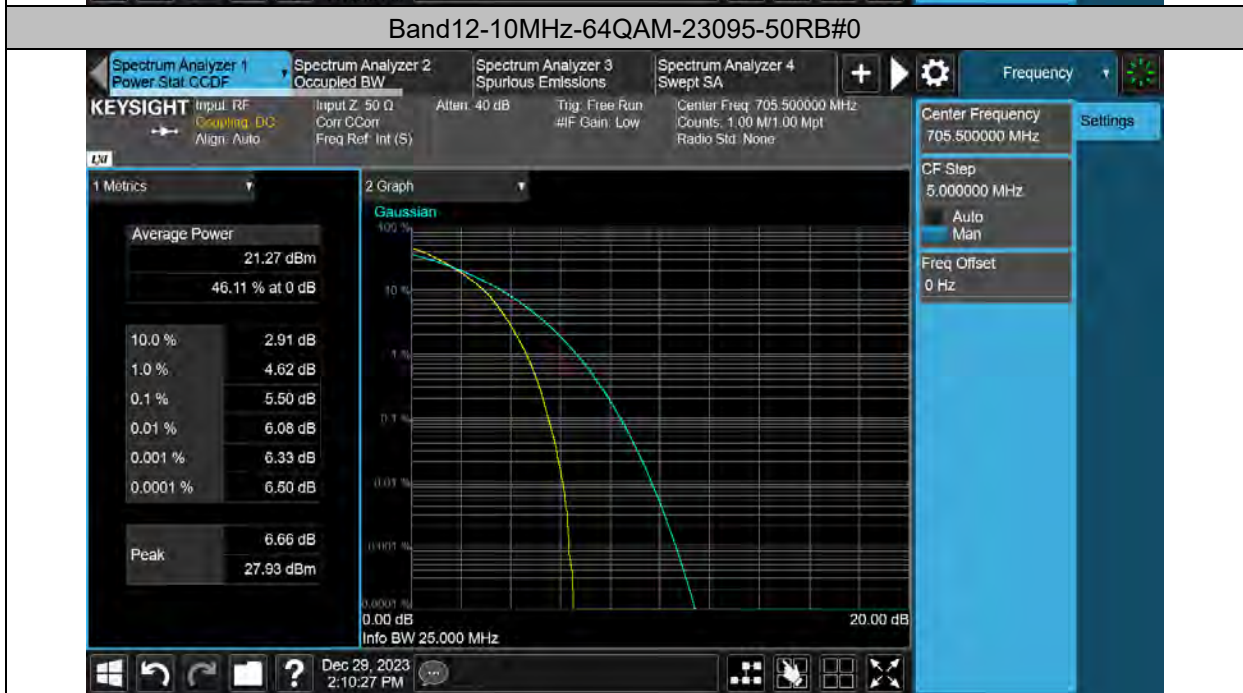

Band12-10MHz-16QAM-23130-1RB#0

Band12-10MHz-16QAM-23130-50RB#0

Band12-10MHz-64QAM-23060-1RB#0

26DB BANDWIDTH AND OCCUPIED BANDWIDTH

Test Result

Band	Bandwidth	Modulation	Channel	RB Configuration	Occupied Bandwidth (MHz)	26dB Bandwidth (MHz)	Verdict
Band12	1.4MHz	QPSK	23017	6RB#0	1.0971	1.282	PASS
Band12	1.4MHz	QPSK	23095	6RB#0	1.0977	1.325	PASS
Band12	1.4MHz	QPSK	23173	6RB#0	1.0955	1.282	PASS
Band12	1.4MHz	16QAM	23017	6RB#0	1.0901	1.269	PASS
Band12	1.4MHz	16QAM	23095	6RB#0	1.0932	1.312	PASS
Band12	1.4MHz	16QAM	23173	6RB#0	1.0963	1.308	PASS
Band12	1.4MHz	64QAM	23017	6RB#0	1.0978	1.297	PASS
Band12	1.4MHz	64QAM	23095	6RB#0	1.0936	1.279	PASS
Band12	1.4MHz	64QAM	23173	6RB#0	1.0898	1.272	PASS
Band12	3MHz	QPSK	23025	15RB#0	2.6862	2.961	PASS
Band12	3MHz	QPSK	23095	15RB#0	2.6973	2.966	PASS
Band12	3MHz	QPSK	23165	15RB#0	2.6974	2.875	PASS
Band12	3MHz	16QAM	23025	15RB#0	2.6862	2.955	PASS
Band12	3MHz	16QAM	23095	15RB#0	2.6798	2.955	PASS
Band12	3MHz	16QAM	23165	15RB#0	2.6858	2.972	PASS
Band12	3MHz	64QAM	23025	15RB#0	2.6816	2.921	PASS
Band12	3MHz	64QAM	23095	15RB#0	2.7065	2.992	PASS
Band12	3MHz	64QAM	23165	15RB#0	2.6862	2.955	PASS
Band12	5MHz	QPSK	23035	25RB#0	4.5055	4.948	PASS
Band12	5MHz	QPSK	23095	25RB#0	4.5119	4.954	PASS
Band12	5MHz	QPSK	23155	25RB#0	4.5114	5.009	PASS
Band12	5MHz	16QAM	23035	25RB#0	4.5288	4.955	PASS
Band12	5MHz	16QAM	23095	25RB#0	4.4969	4.944	PASS
Band12	5MHz	16QAM	23155	25RB#0	4.5143	4.985	PASS
Band12	5MHz	64QAM	23035	25RB#0	4.5018	4.922	PASS
Band12	5MHz	64QAM	23095	25RB#0	4.5028	4.873	PASS
Band12	5MHz	64QAM	23155	25RB#0	4.4995	4.954	PASS
Band12	10MHz	QPSK	23060	50RB#0	8.9759	9.693	PASS
Band12	10MHz	QPSK	23095	50RB#0	8.9619	9.797	PASS
Band12	10MHz	QPSK	23130	50RB#0	9.0000	9.662	PASS
Band12	10MHz	16QAM	23060	50RB#0	8.9957	9.688	PASS
Band12	10MHz	16QAM	23095	50RB#0	8.9838	9.663	PASS
Band12	10MHz	16QAM	23130	50RB#0	8.9726	9.736	PASS
Band12	10MHz	64QAM	23060	50RB#0	8.9659	9.703	PASS
Band12	10MHz	64QAM	23095	50RB#0	8.9729	9.712	PASS
Band12	10MHz	64QAM	23130	50RB#0	8.9698	9.766	PASS