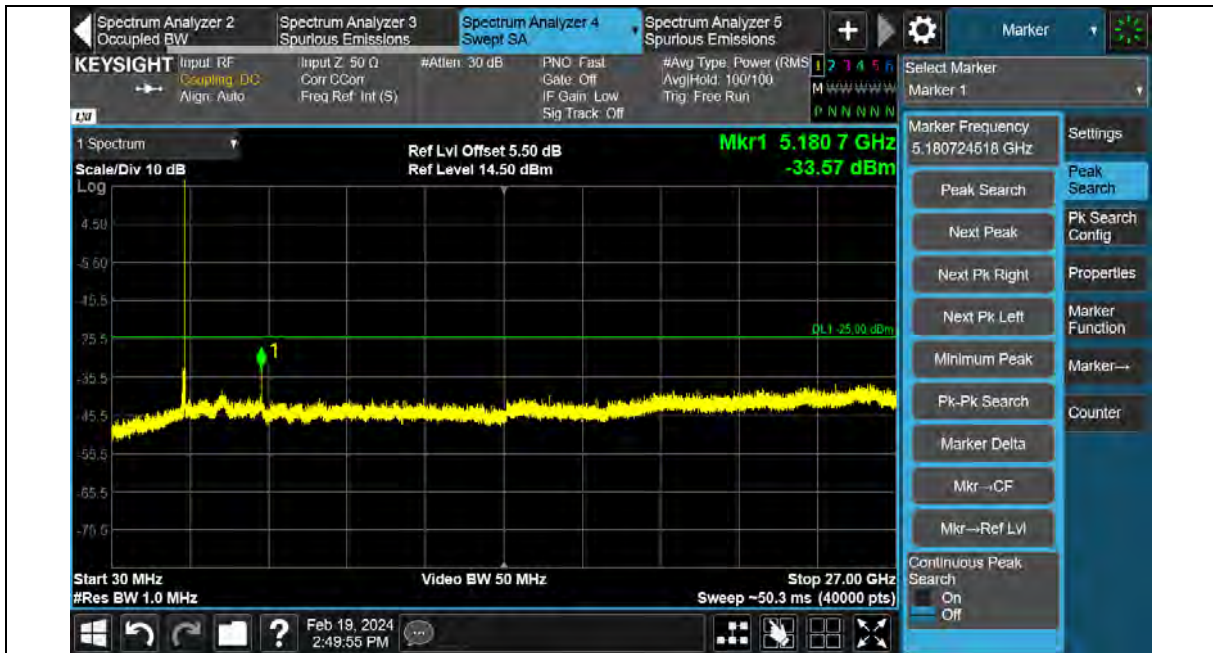

Test Report No.: PSU-QSU2312200110RF03

Band7-10MHz-64QAM-21400-1RB#0-Range:30~27000MHz