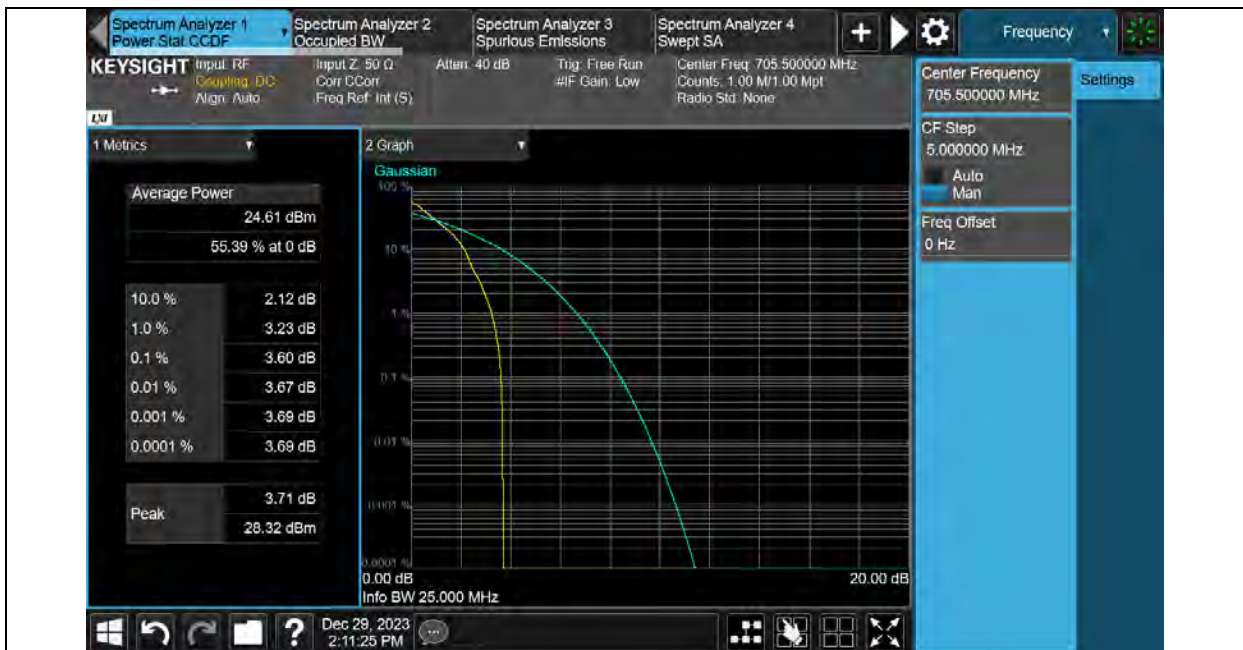

Band12-10MHz-QPSK-23095-50RB#0