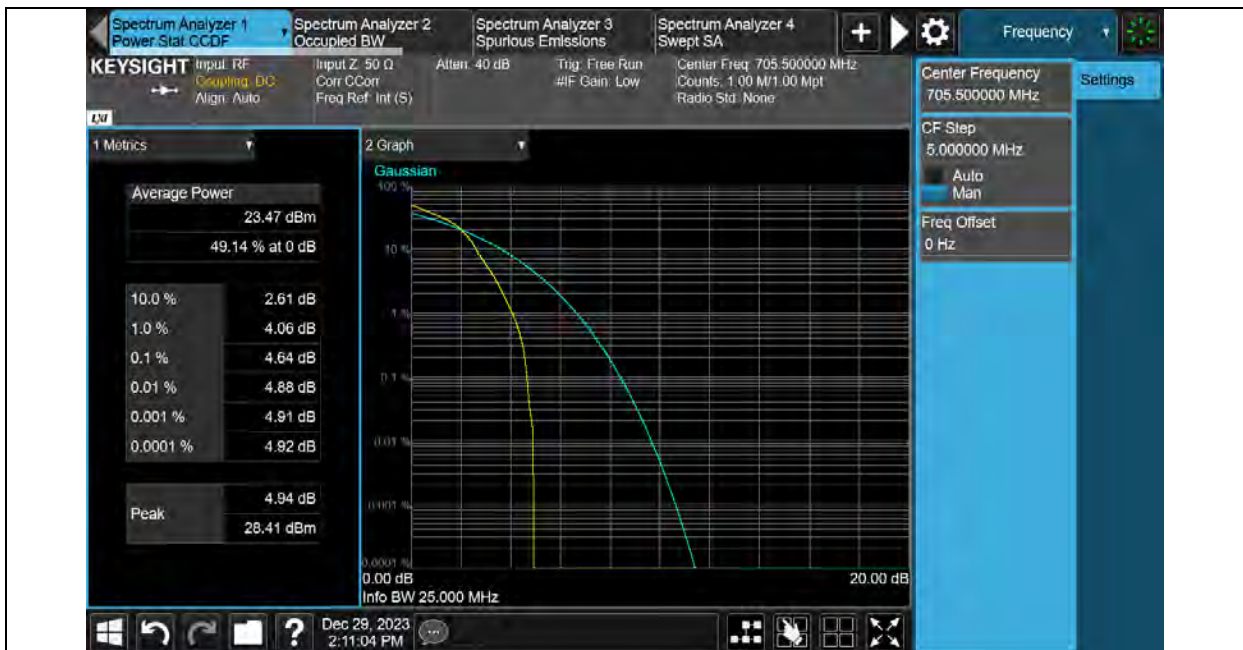

Test Graphs

Band12-10MHz-QPSK-23095-50RB#0

Band12-10MHz-QPSK-23130-1RB#0

Test Report No.: PSU-QSU2312200110RF03

Band12-10MHz-16QAM-23060-50RB#0

Band12-10MHz-16QAM-23095-1RB#0

Band12-10MHz-16QAM-23095-50RB#0