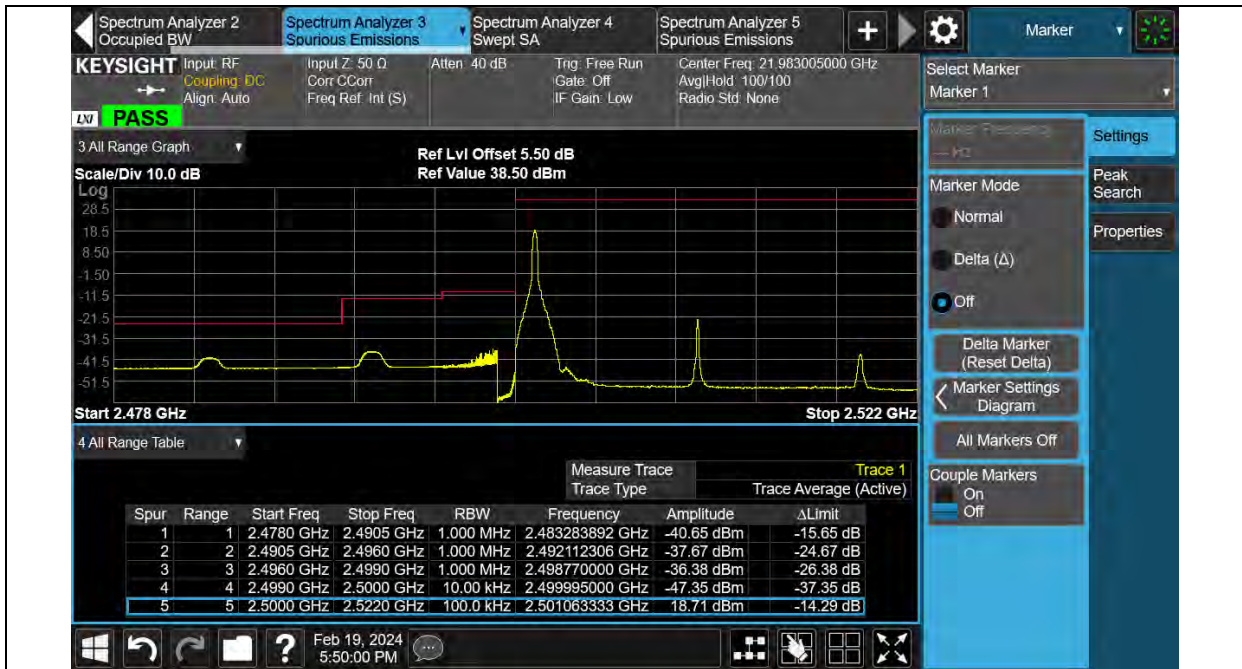

BUREAU VERITAS

Test Report No.: PSU-QSU2312200110RF03