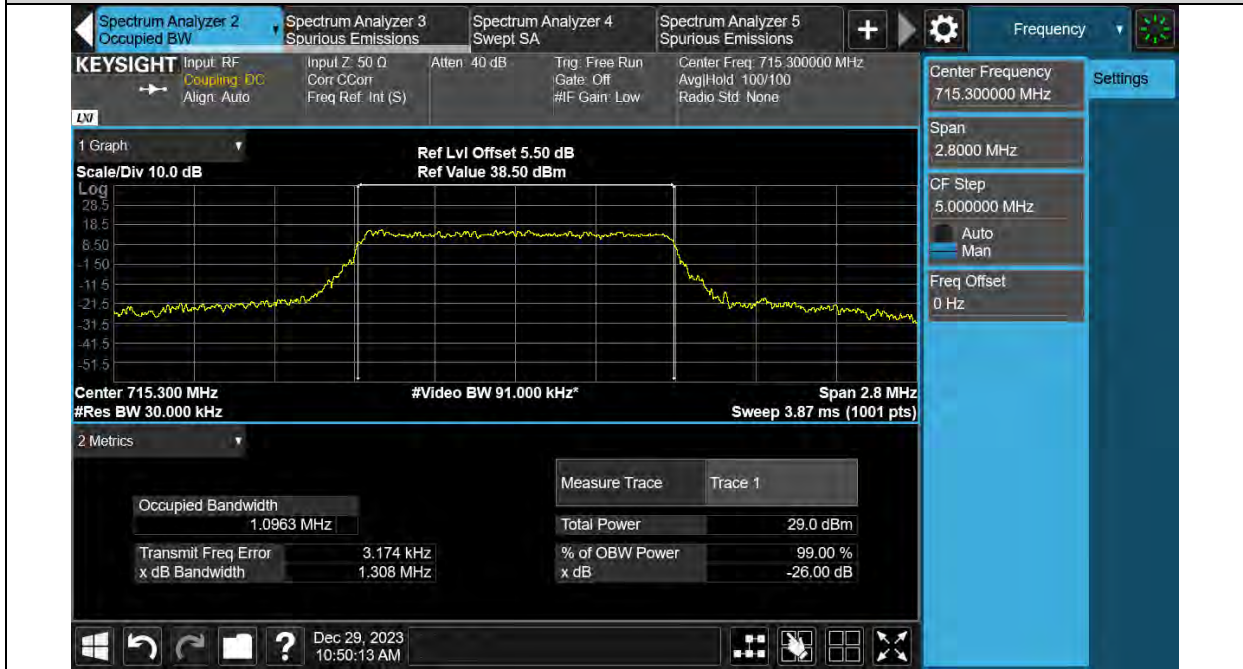

Test Graphs

Test Report No.: PSU-QSU2312200110RF03

Band12-1.4MHz-16QAM-23017-6RB#0

Band12-1.4MHz-16QAM-23095-6RB#0

Test Report No.: PSU-QSU2312200110RF03

Band12-1.4MHz-16QAM-23173-6RB#0

Band12-1.4MHz-64QAM-23017-6RB#0