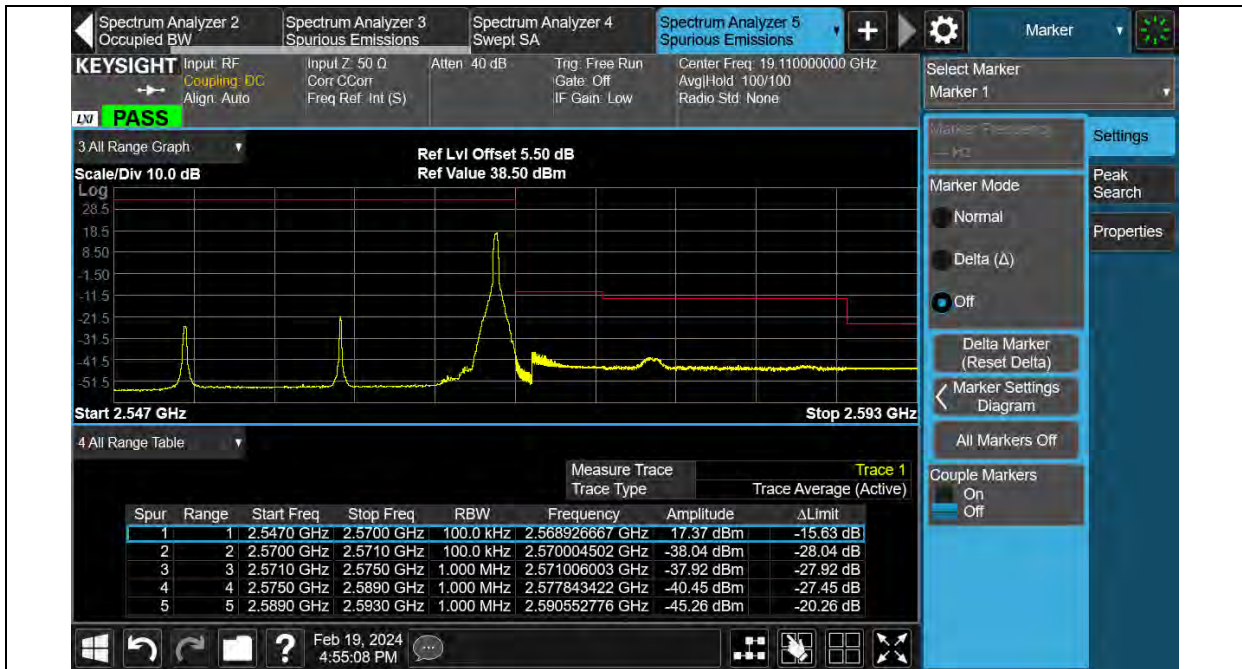

BUREAU VERITAS

Test Report No.: PSU-QSU2312200110RF03

Band7-20MHz-16QAM-20850-100RB#0

Band7-20MHz-16QAM-21350-1RB#99

BUREAU VERITAS

Test Report No.: PSU-QSU2312200110RF03

Band7-20MHz-16QAM-21350-100RB#0

Band7-20MHz-64QAM-20850-1RB#0