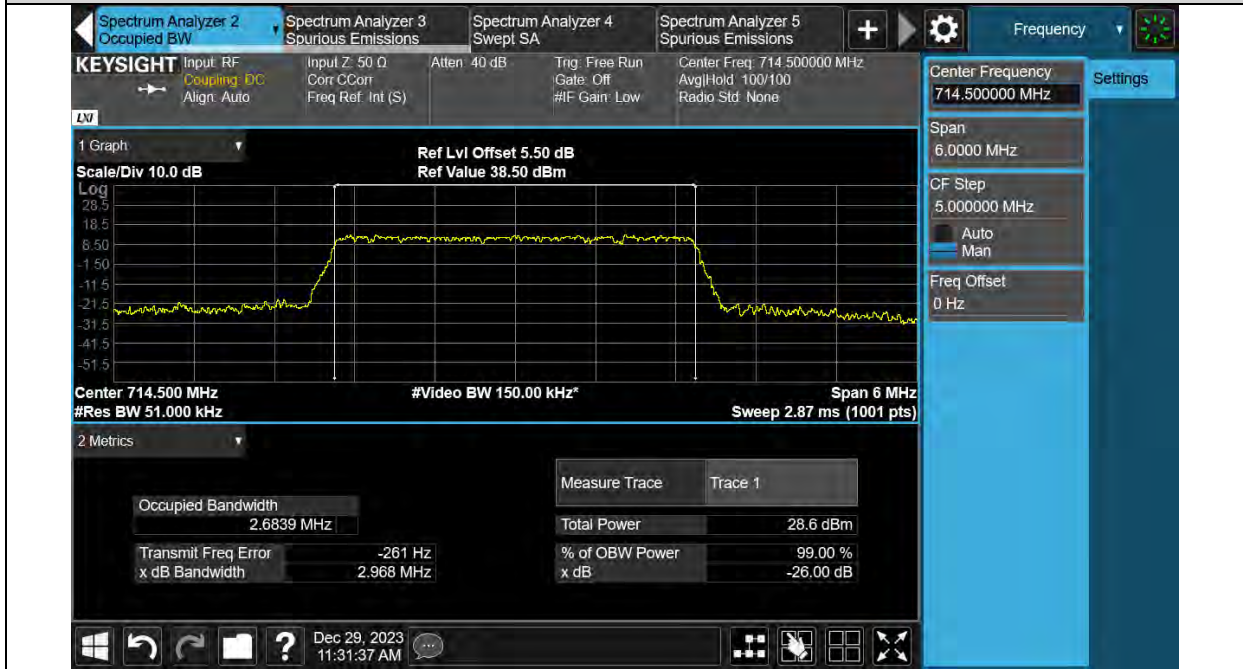

Band12-5MHz-QPSK-23035-25RB#0