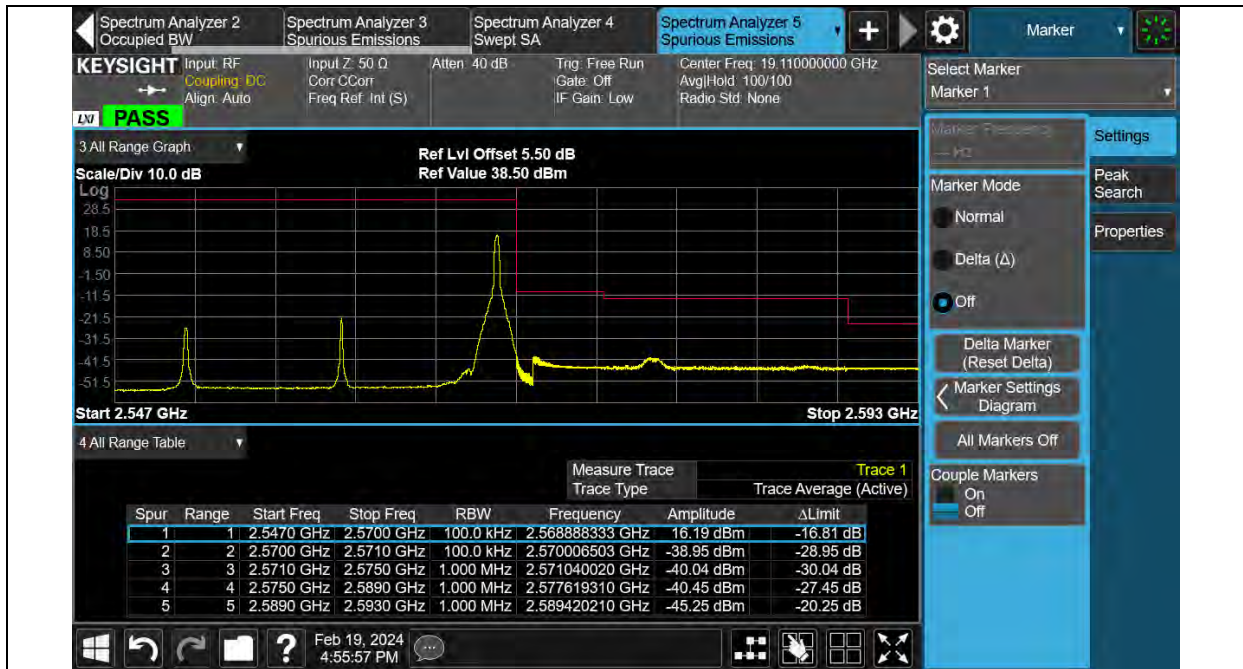

BUREAU VERITAS

Test Report No.: PSU-QSU2312200110RF03

Band7-20MHz-64QAM-20850-100RB#0

Band7-20MHz-64QAM-21350-1RB#99

BUREAU VERITAS

Test Report No.: PSU-QSU2312200110RF03

Band7-20MHz-64QAM-21350-100RB#0

CONDUCTED SPURIOUS EMISSION