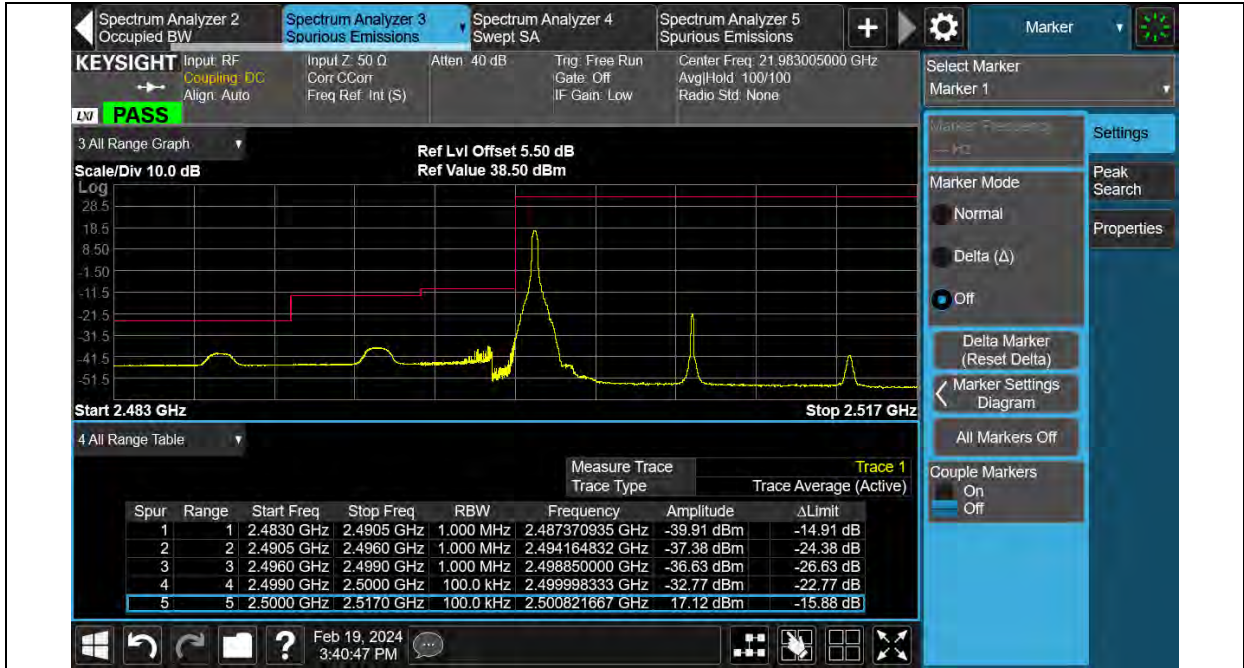

BUREAU VERITAS

Test Report No.: PSU-QSU2312200110RF03