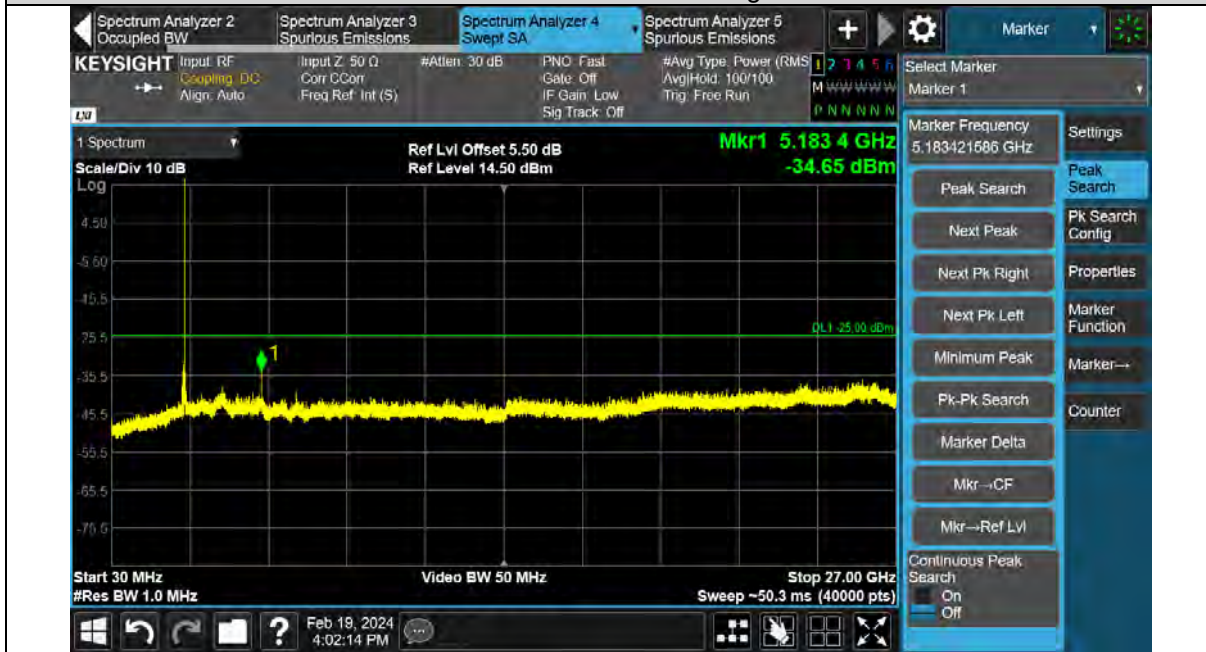

Band7-15MHz-QPSK-21375-1RB#0-Range:30~27000MHz