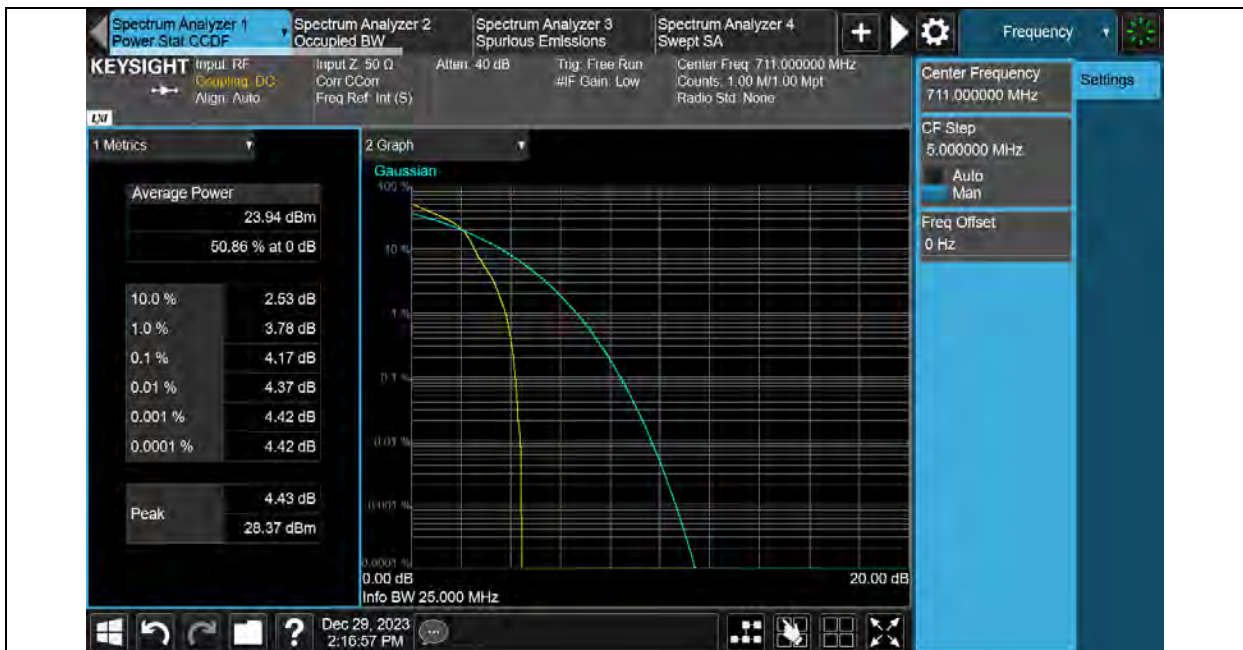

Band12-10MHz-16QAM-23130-50RB#0