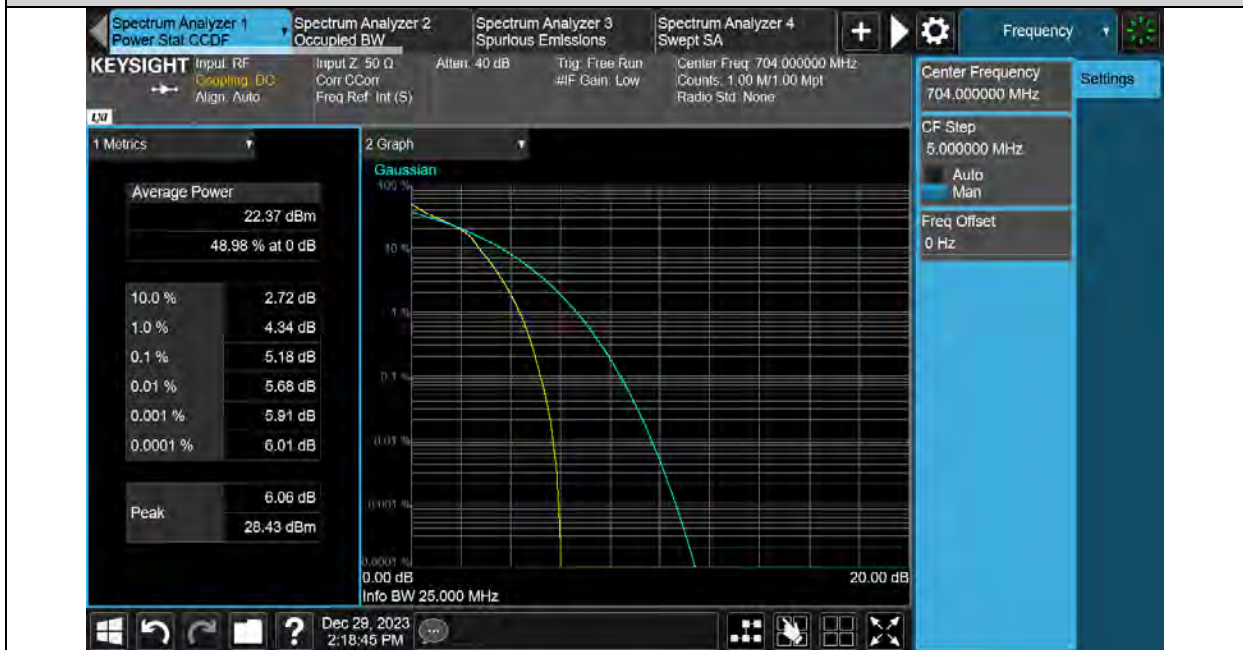

Test Graphs

Band12-10MHz-QPSK-23095-50RB#0

Band12-10MHz-QPSK-23130-1RB#0

Test Report No.: PSU-QSU2312200110RF03

Band12-10MHz-16QAM-23060-50RB#0

Band12-10MHz-16QAM-23095-1RB#0

Band12-10MHz-16QAM-23095-50RB#0