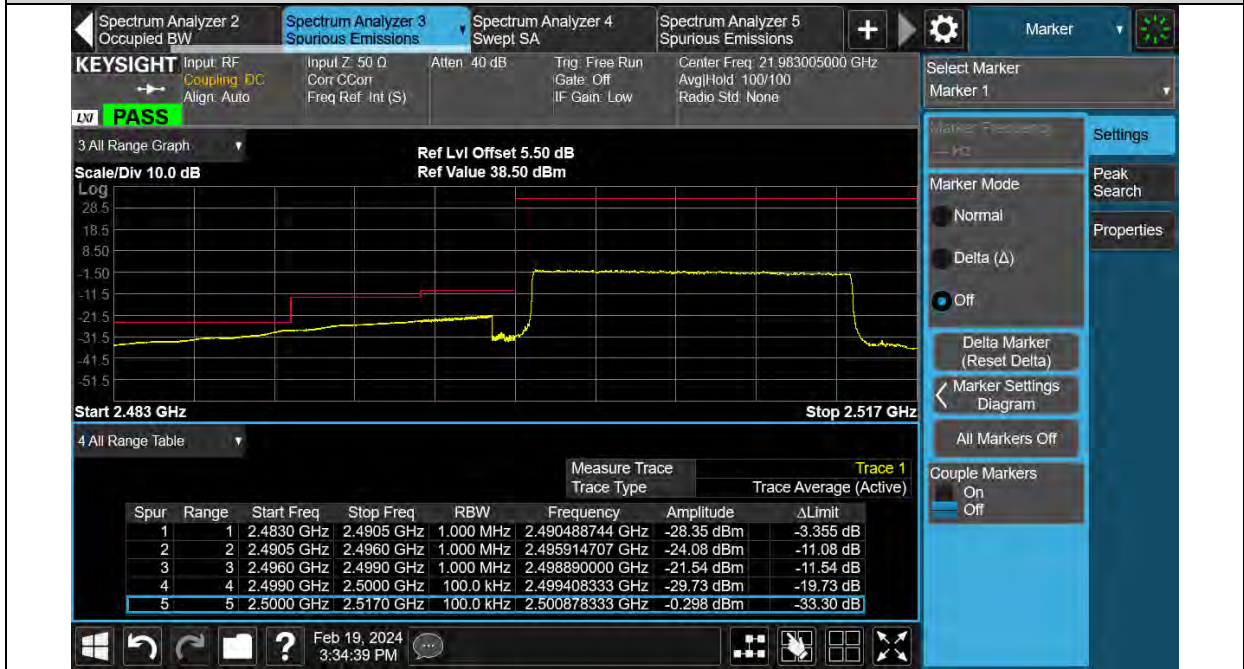

BUREAU VERITAS

Test Report No.: PSU-QSU2312200110RF03

Band7-15MHz-16QAM-20825-75RB#0

Band7-15MHz-16QAM-21375-1RB#74

BUREAU VERITAS

Test Report No.: PSU-QSU2312200110RF03

Band7-15MHz-16QAM-21375-75RB#0

Band7-15MHz-64QAM-20825-1RB#0