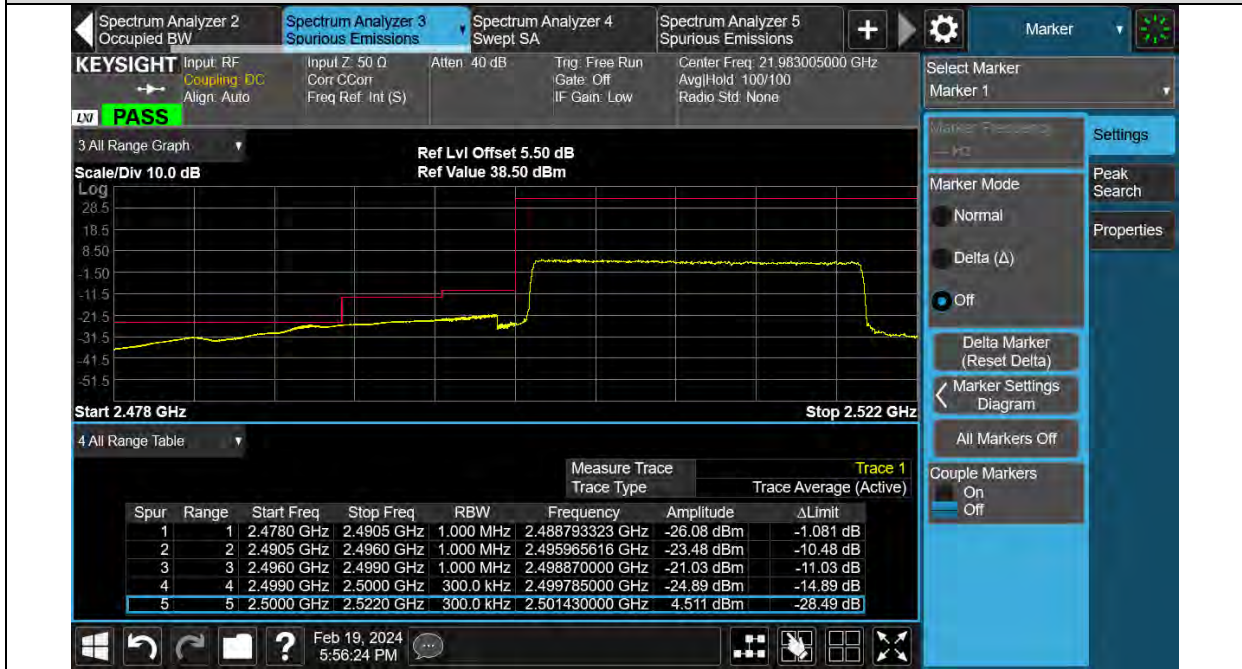

Band7-20MHz-QPSK-20850-100RB#0

Band7-20MHz-QPSK-21350-1RB#99