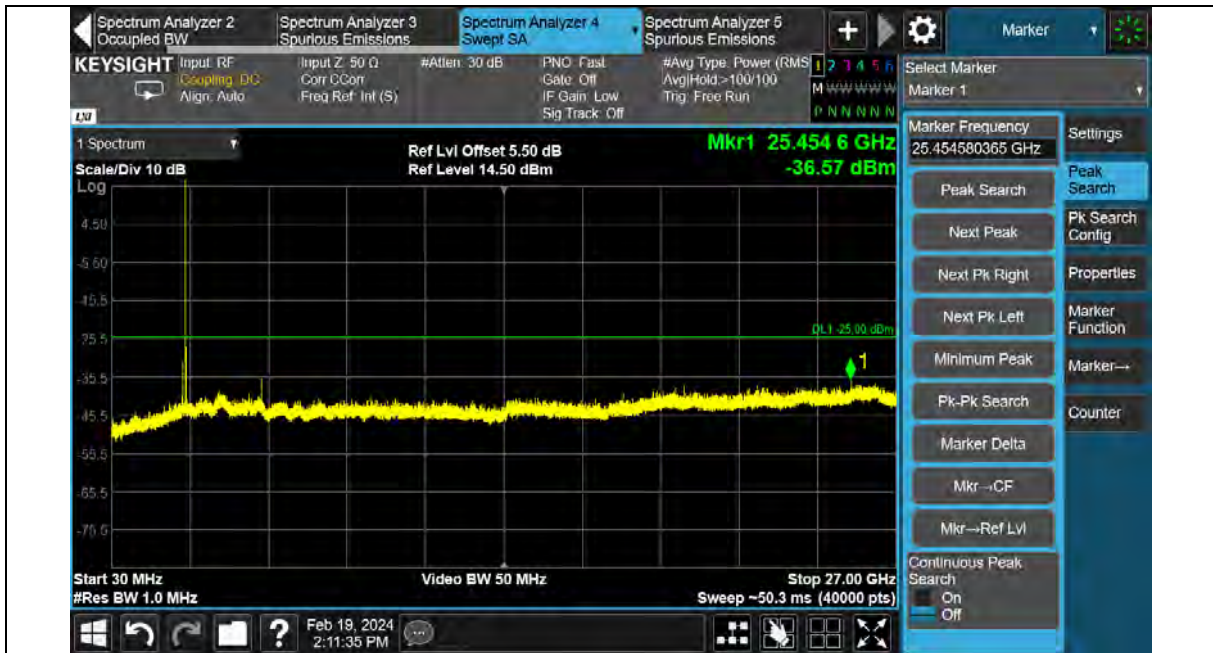

Test Report No.: PSU-QSU2312200110RF03

Band7-5MHz-16QAM-20775-1RB#0-Range:30~27000MHz