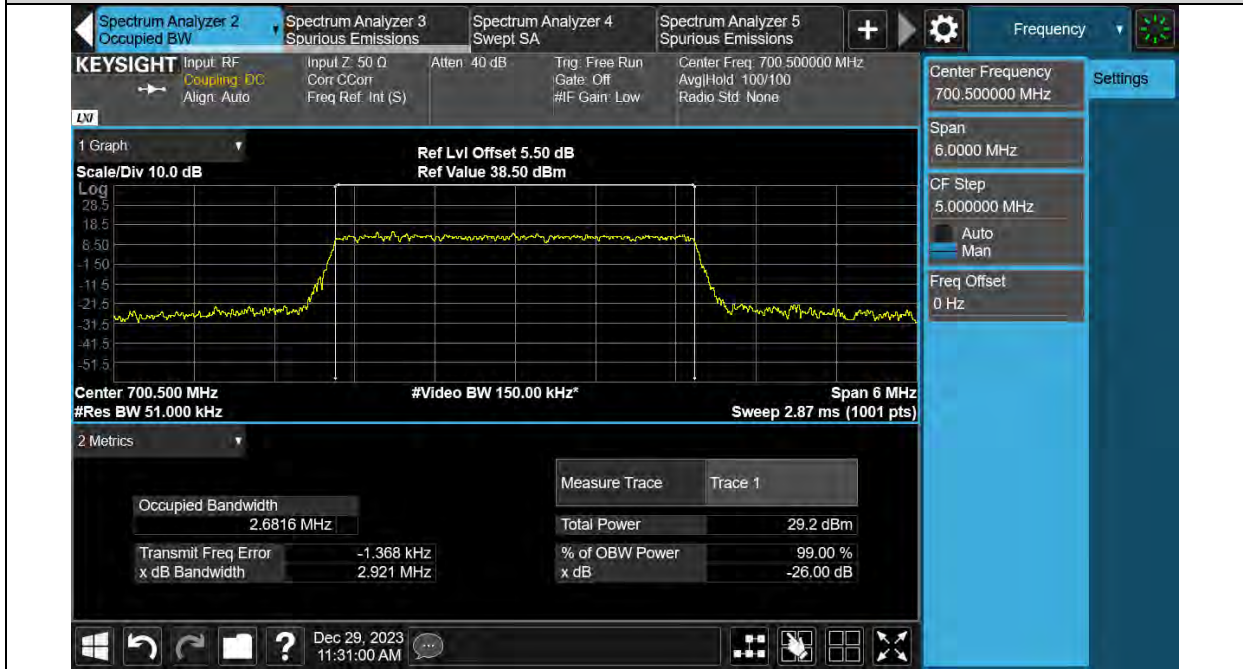

Band12-3MHz-16QAM-23025-15RB#0

Test Report No.: PSU-QSU2312200110RF03

Band12-3MHz-16QAM-23095-15RB#0

Band12-3MHz-16QAM-23165-15RB#0

Test Report No.: PSU-QSU2312200110RF03

Band12-3MHz-64QAM-23025-15RB#0

Band12-3MHz-64QAM-23095-15RB#0