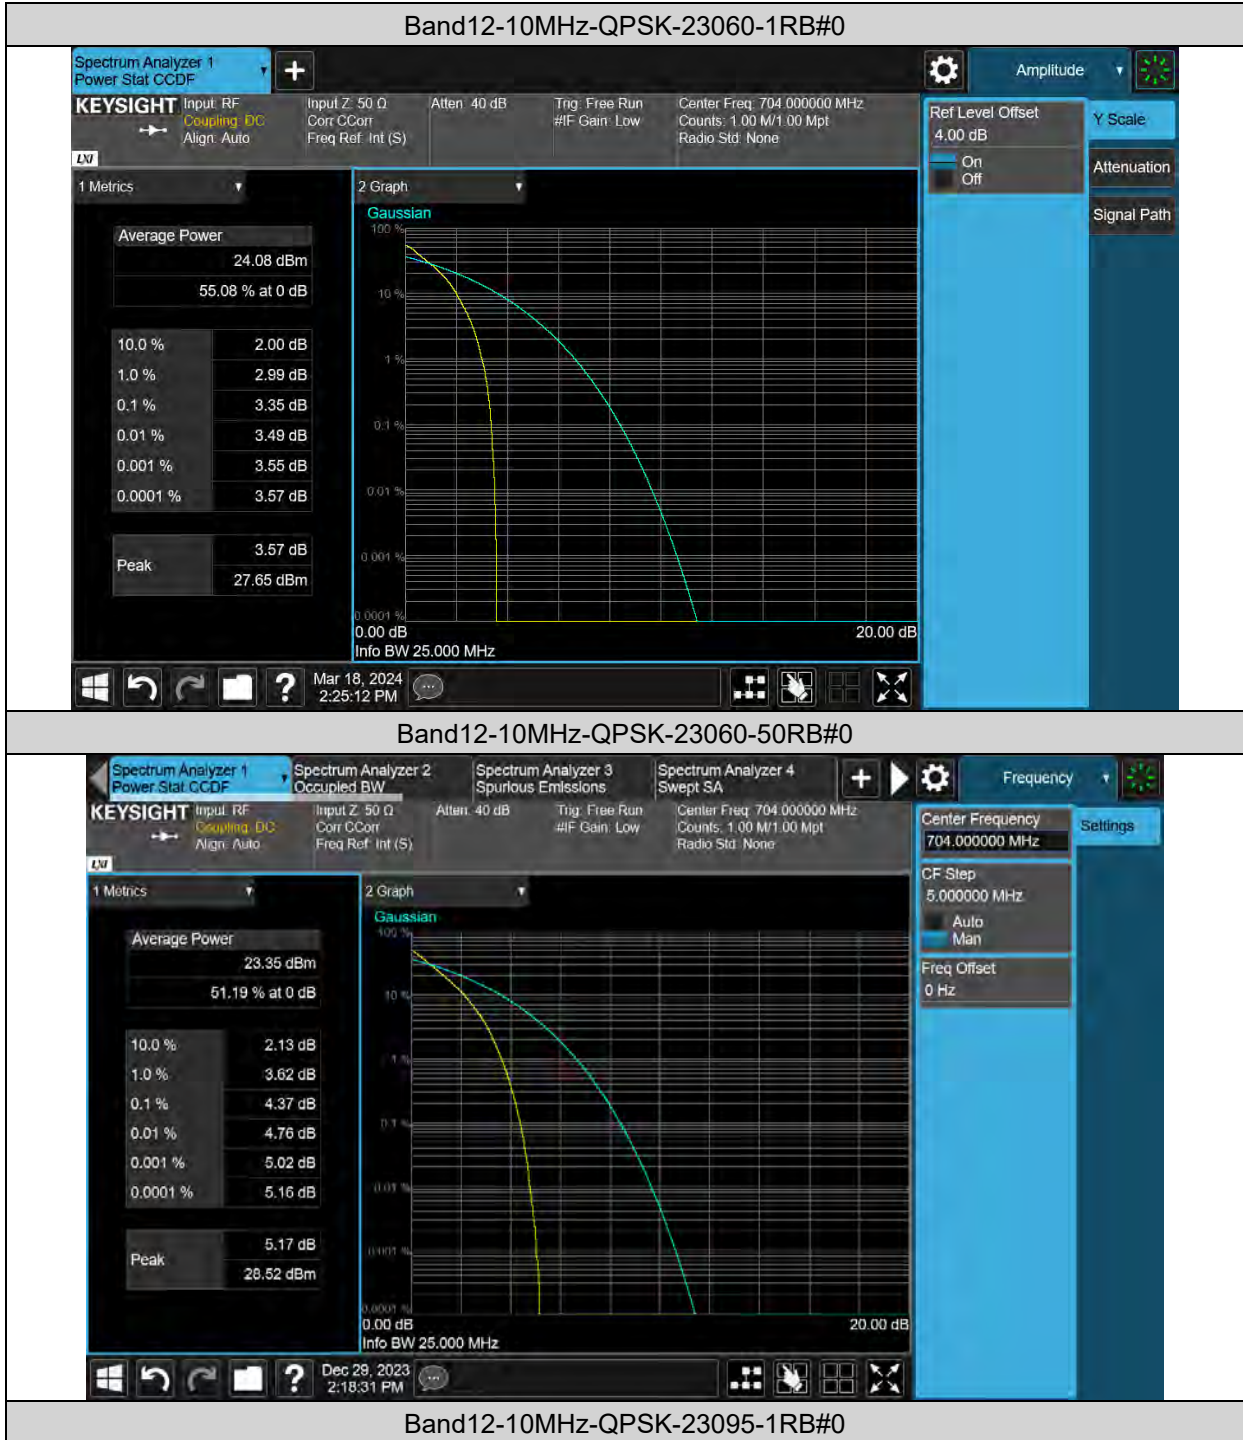

Test Graphs