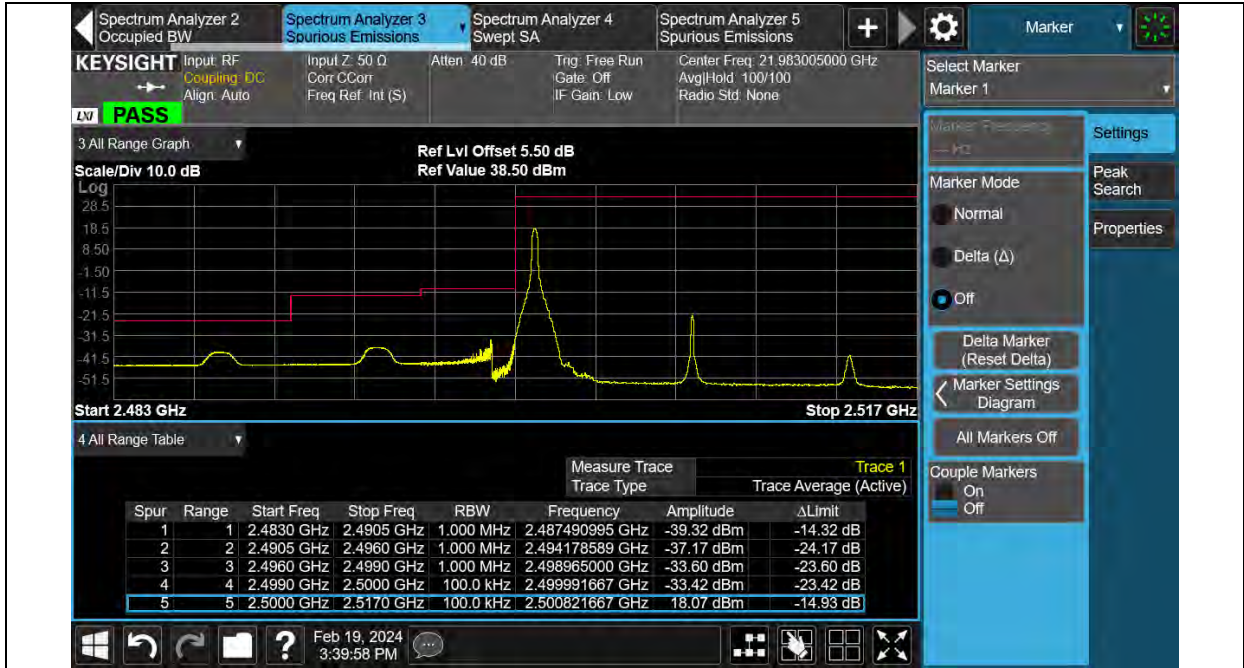

BUREAU VERITAS

Test Report No.: PSU-QSU2312200110RF03

Band7-15MHz-16QAM-20825-75RB#0

Band7-15MHz-16QAM-21375-1RB#74

BUREAU VERITAS

Test Report No.: PSU-QSU2312200110RF03

Band7-15MHz-16QAM-21375-75RB#0

Band7-15MHz-64QAM-20825-1RB#0