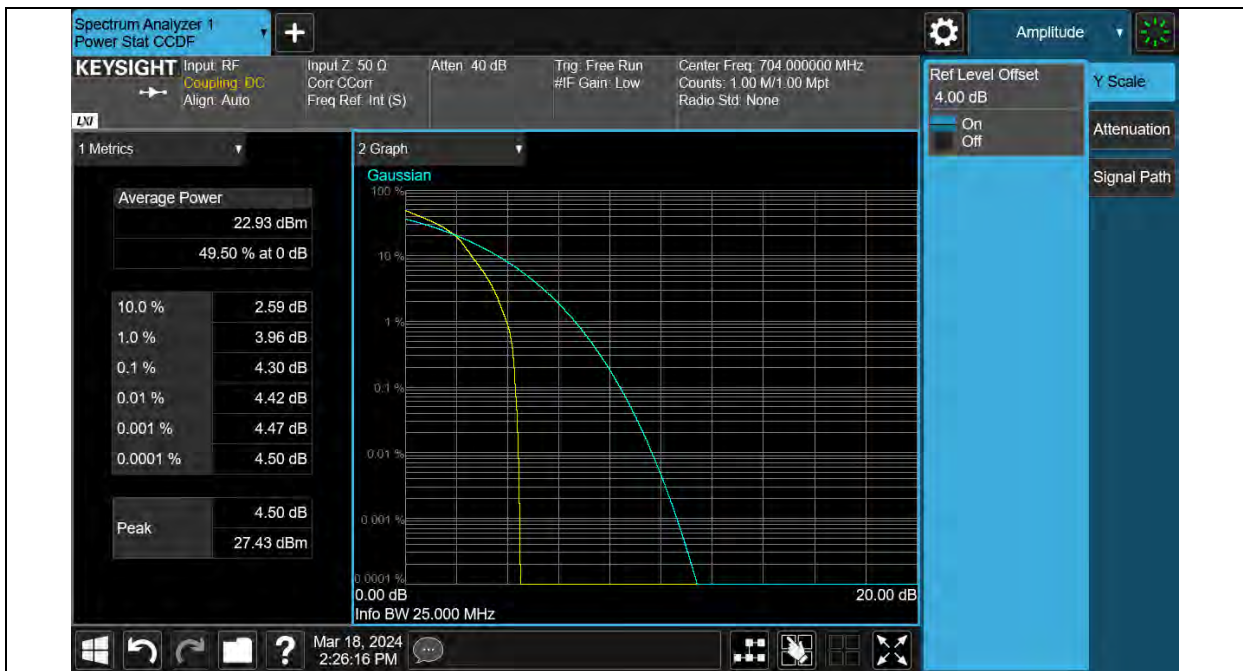

Test Graphs

Band12-10MHz-QPSK-23095-50RB#0

Band12-10MHz-QPSK-23130-1RB#0

Test Report No.: PSU-QSU2312200110RF03

Band12-10MHz-16QAM-23060-50RB#0

Band12-10MHz-16QAM-23095-1RB#0

Band12-10MHz-16QAM-23095-50RB#0