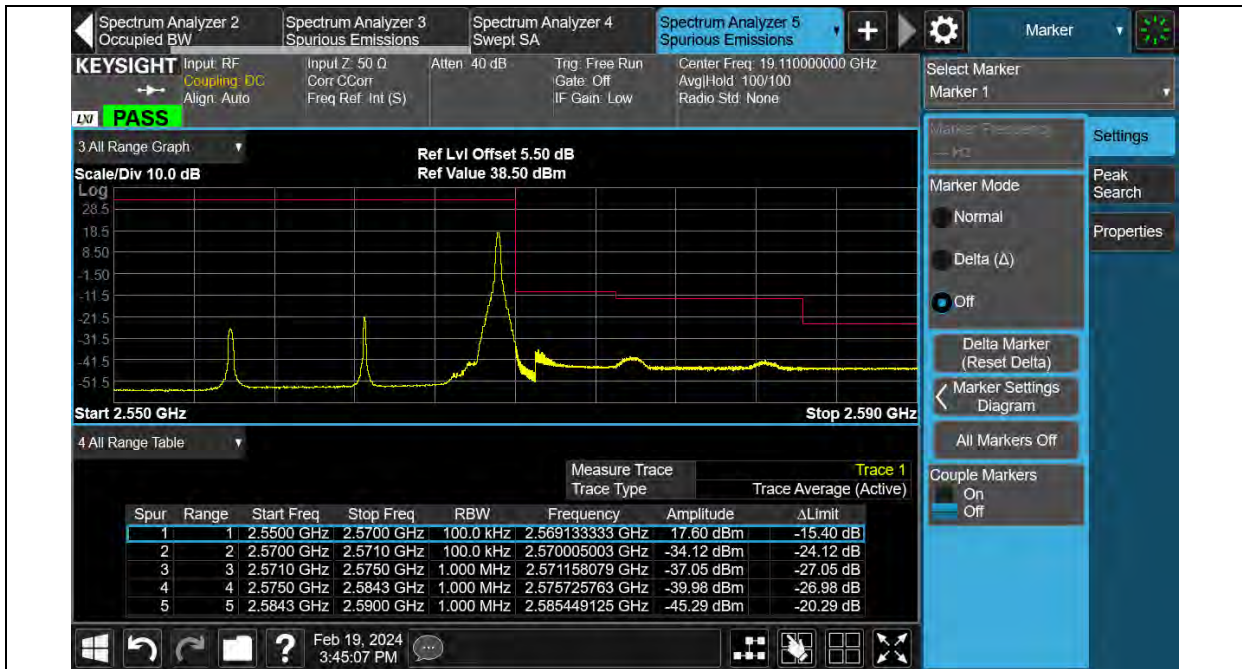

BUREAU VERITAS

Test Report No.: PSU-QSU2312200110RF03

Band7-15MHz-16QAM-20825-75RB#0

Band7-15MHz-16QAM-21375-1RB#74

BUREAU VERITAS

Test Report No.: PSU-QSU2312200110RF03

Band7-15MHz-16QAM-21375-75RB#0

Band7-15MHz-64QAM-20825-1RB#0