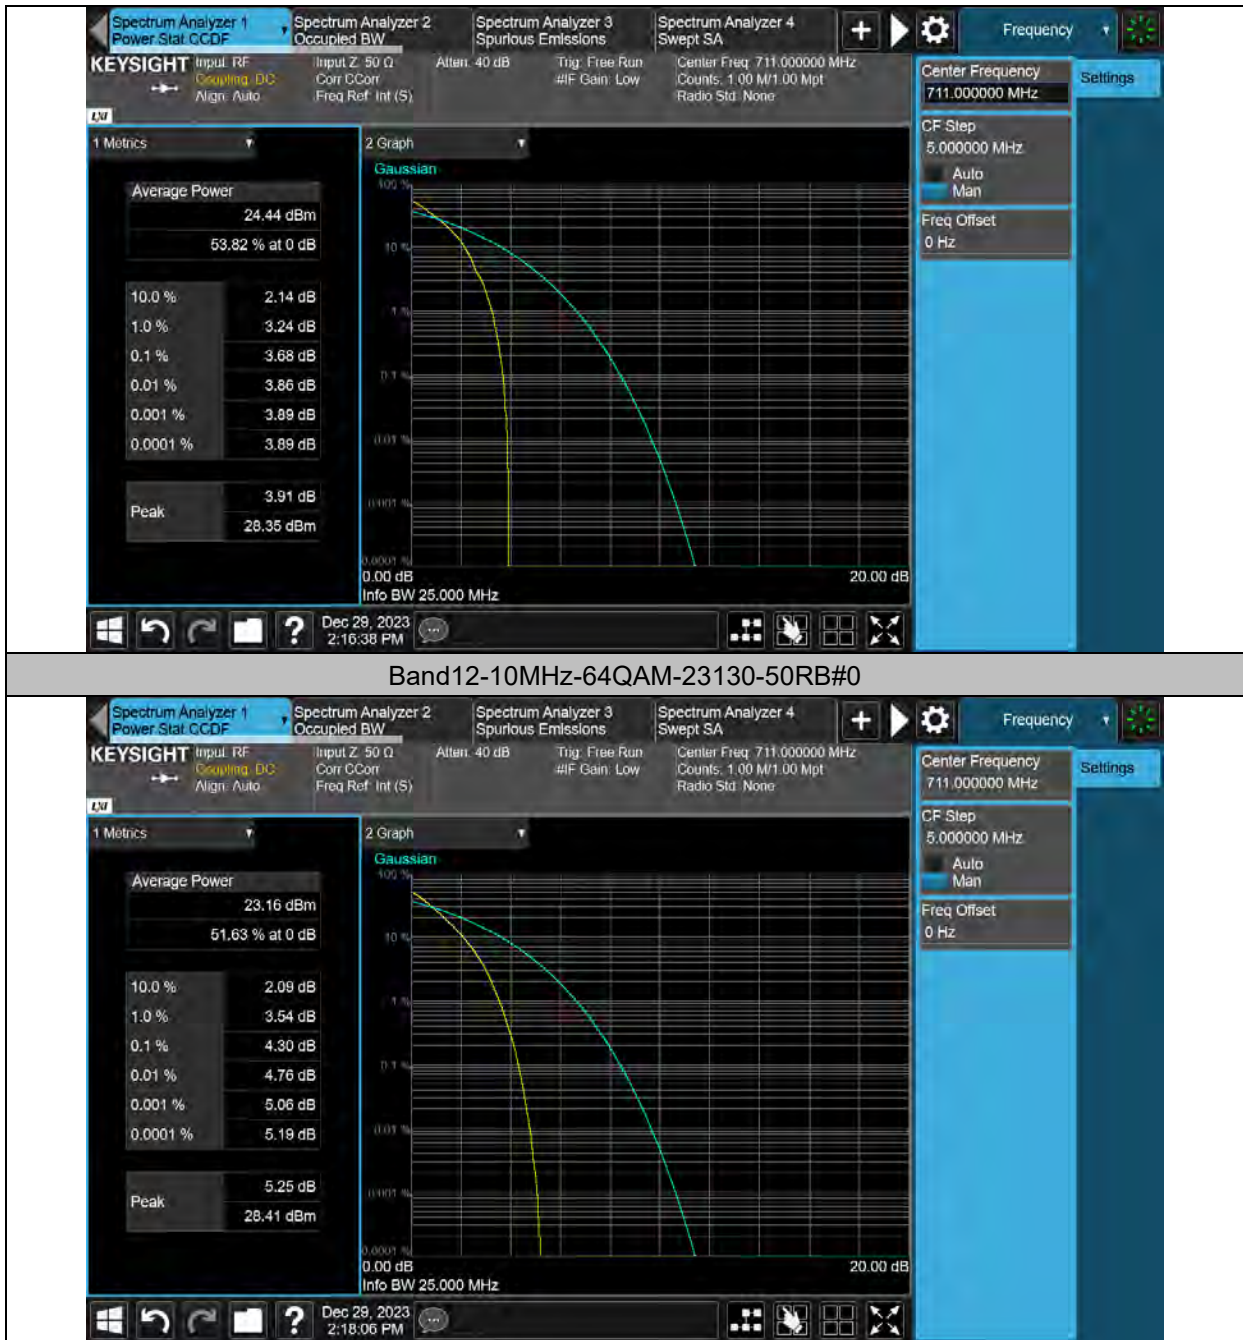

Band12-10MHz-16QAM-23130-1RB#0

Band12-10MHz-16QAM-23130-50RB#0

Band12-10MHz-64QAM-23060-1RB#0

26DB BANDWIDTH AND OCCUPIED BANDWIDTH

Test Result

Band	Bandwidth	Modulation	Channel	RB Configuration	Occupied Bandwidth (MHz)	26dB Bandwidth (MHz)	Verdict
Band12	1.4MHz	QPSK	23017	6RB#0	1.0971	1.282	PASS
Band12	1.4MHz	QPSK	23095	6RB#0	1.0977	1.325	PASS
Band12	1.4MHz	QPSK	23173	6RB#0	1.0955	1.282	PASS
Band12	1.4MHz	16QAM	23017	6RB#0	1.0901	1.269	PASS
Band12	1.4MHz	16QAM	23095	6RB#0	1.0932	1.312	PASS
Band12	1.4MHz	16QAM	23173	6RB#0	1.0963	1.308	PASS
Band12	1.4MHz	64QAM	23017	6RB#0	1.0978	1.297	PASS
Band12	1.4MHz	64QAM	23095	6RB#0	1.0936	1.279	PASS
Band12	1.4MHz	64QAM	23173	6RB#0	1.0898	1.272	PASS
Band12	3MHz	QPSK	23025	15RB#0	2.6862	2.961	PASS
Band12	3MHz	QPSK	23095	15RB#0	2.6973	2.966	PASS
Band12	3MHz	QPSK	23165	15RB#0	2.6974	2.875	PASS
Band12	3MHz	16QAM	23025	15RB#0	2.6862	2.955	PASS
Band12	3MHz	16QAM	23095	15RB#0	2.6798	2.955	PASS
Band12	3MHz	16QAM	23165	15RB#0	2.6858	2.972	PASS
Band12	3MHz	64QAM	23025	15RB#0	2.6816	2.921	PASS
Band12	3MHz	64QAM	23095	15RB#0	2.7065	2.992	PASS
Band12	3MHz	64QAM	23165	15RB#0	2.6862	2.955	PASS
Band12	5MHz	QPSK	23035	25RB#0	4.5055	4.948	PASS
Band12	5MHz	QPSK	23095	25RB#0	4.5119	4.954	PASS
Band12	5MHz	QPSK	23155	25RB#0	4.5114	5.009	PASS
Band12	5MHz	16QAM	23035	25RB#0	4.5288	4.955	PASS
Band12	5MHz	16QAM	23095	25RB#0	4.4969	4.944	PASS
Band12	5MHz	16QAM	23155	25RB#0	4.5143	4.985	PASS
Band12	5MHz	64QAM	23035	25RB#0	4.5018	4.922	PASS
Band12	5MHz	64QAM	23095	25RB#0	4.5028	4.873	PASS
Band12	5MHz	64QAM	23155	25RB#0	4.4995	4.954	PASS
Band12	10MHz	QPSK	23060	50RB#0	8.9759	9.693	PASS
Band12	10MHz	QPSK	23095	50RB#0	8.9619	9.797	PASS
Band12	10MHz	QPSK	23130	50RB#0	9.0000	9.662	PASS
Band12	10MHz	16QAM	23060	50RB#0	8.9957	9.688	PASS
Band12	10MHz	16QAM	23095	50RB#0	8.9838	9.663	PASS
Band12	10MHz	16QAM	23130	50RB#0	8.9726	9.736	PASS
Band12	10MHz	64QAM	23060	50RB#0	8.9659	9.703	PASS
Band12	10MHz	64QAM	23095	50RB#0	8.9729	9.712	PASS
Band12	10MHz	64QAM	23130	50RB#0	8.9698	9.766	PASS