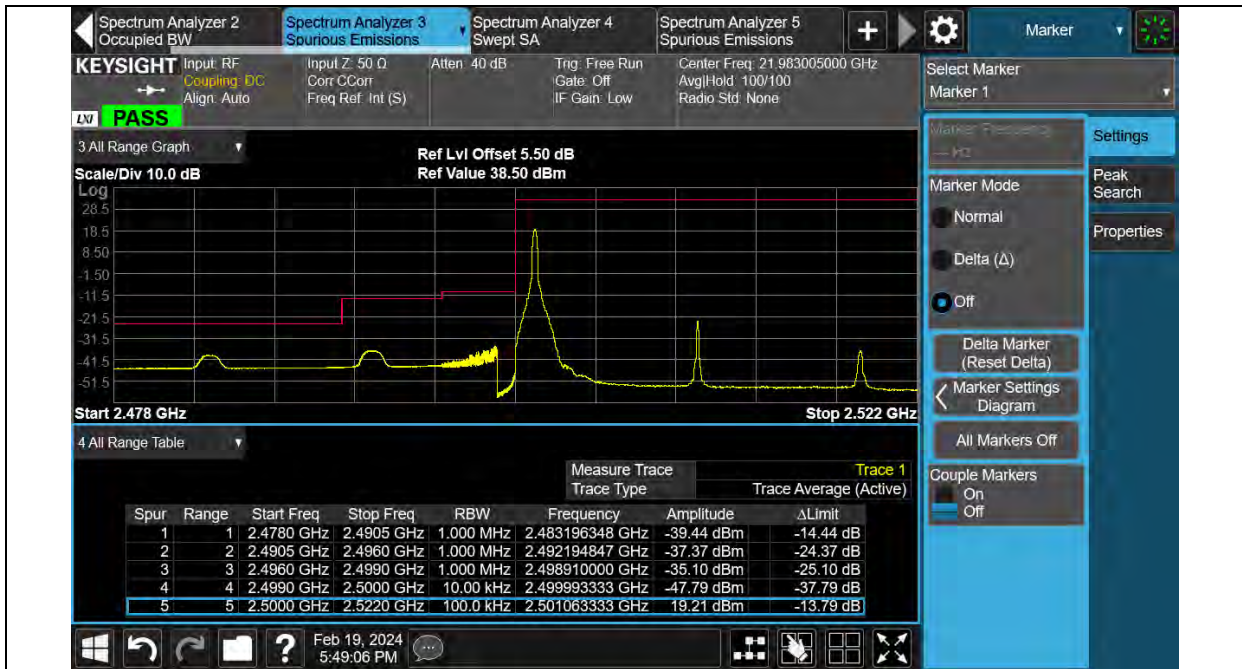

BUREAU VERITAS

Test Report No.: PSU-QSU2312200110RF03