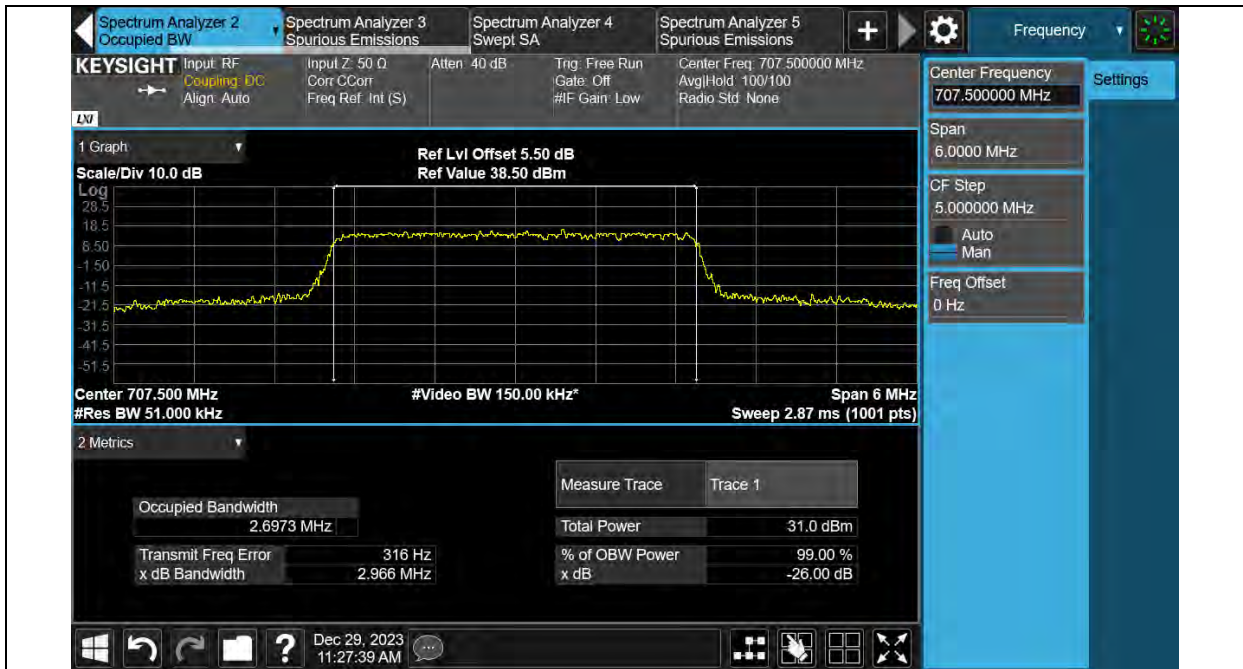

Test Report No.: PSU-QSU2312200110RF03

Band12-1.4MHz-64QAM-23095-6RB#0

Band12-1.4MHz-64QAM-23173-6RB#0

Test Report No.: PSU-QSU2312200110RF03

Test Report No.: PSU-QSU2312200110RF03

Band12-3MHz-QPSK-23165-15RB#0