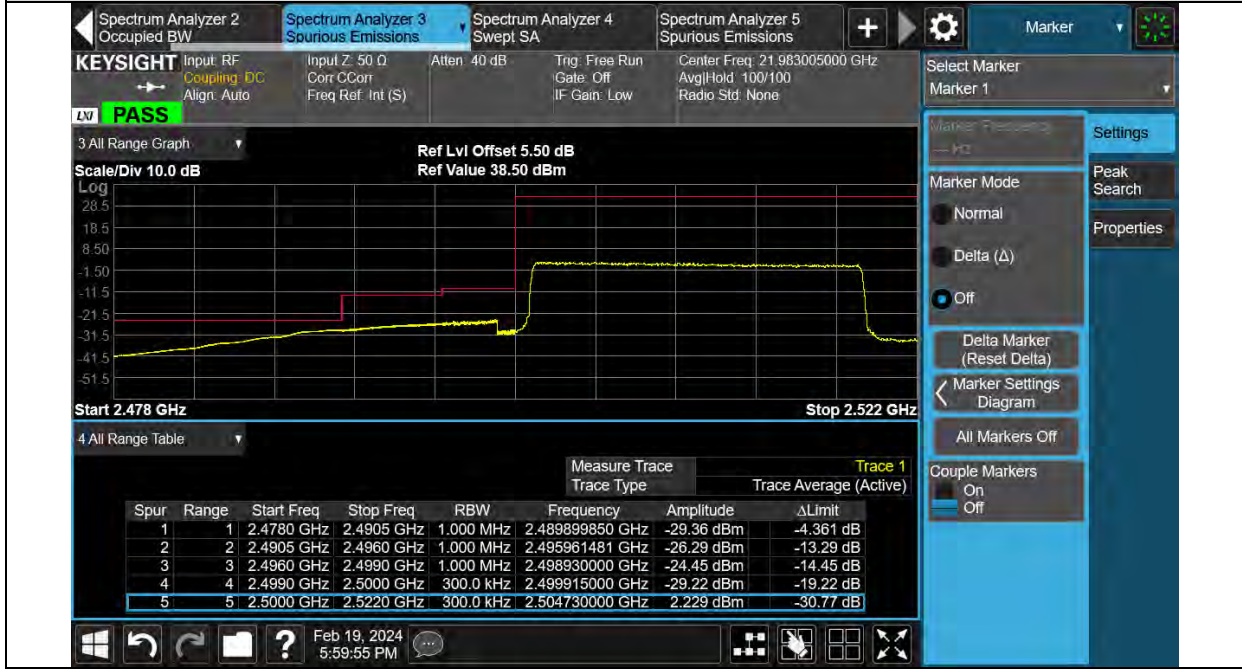

Band7-20MHz-64QAM-20850-100RB#0

Band7-20MHz-64QAM-21350-1RB#99