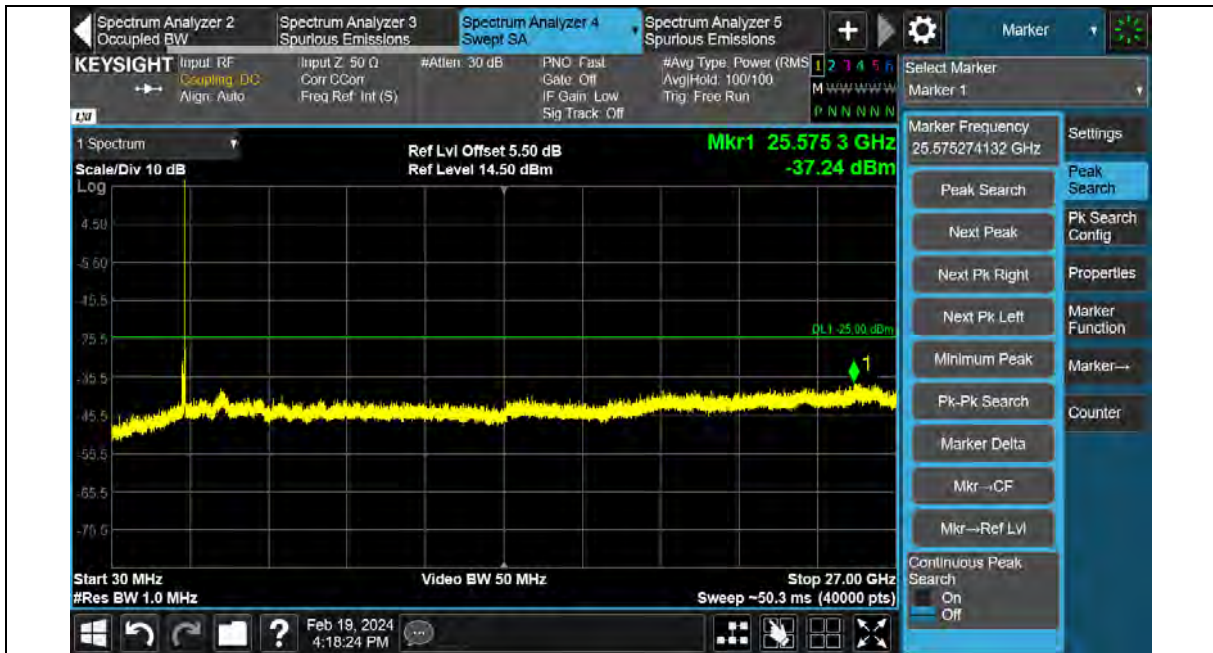

Test Report No.: PSU-QSU2312200110RF03

Band7-20MHz-QPSK-21350-1RB#0-Range:30~27000MHz