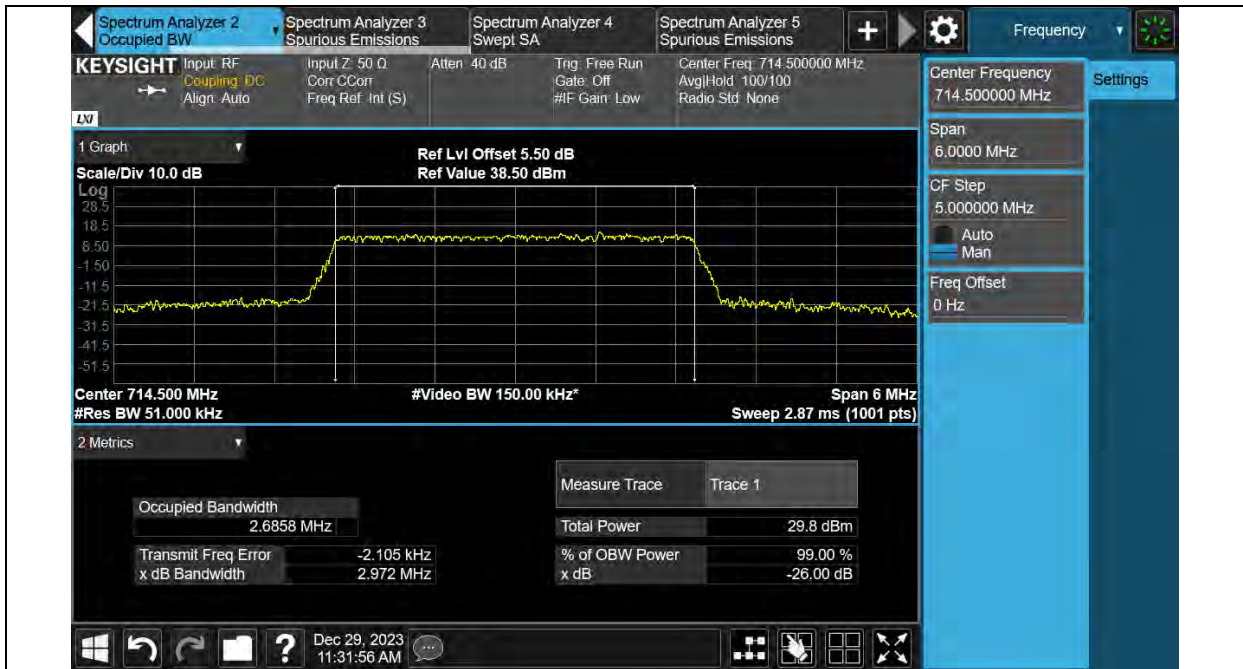

Band12-3MHz-16QAM-23025-15RB#0

Test Report No.: PSU-QSU2312200110RF03

Band12-3MHz-16QAM-23095-15RB#0

Band12-3MHz-16QAM-23165-15RB#0

Test Report No.: PSU-QSU2312200110RF03

Band12-3MHz-64QAM-23025-15RB#0

Band12-3MHz-64QAM-23095-15RB#0