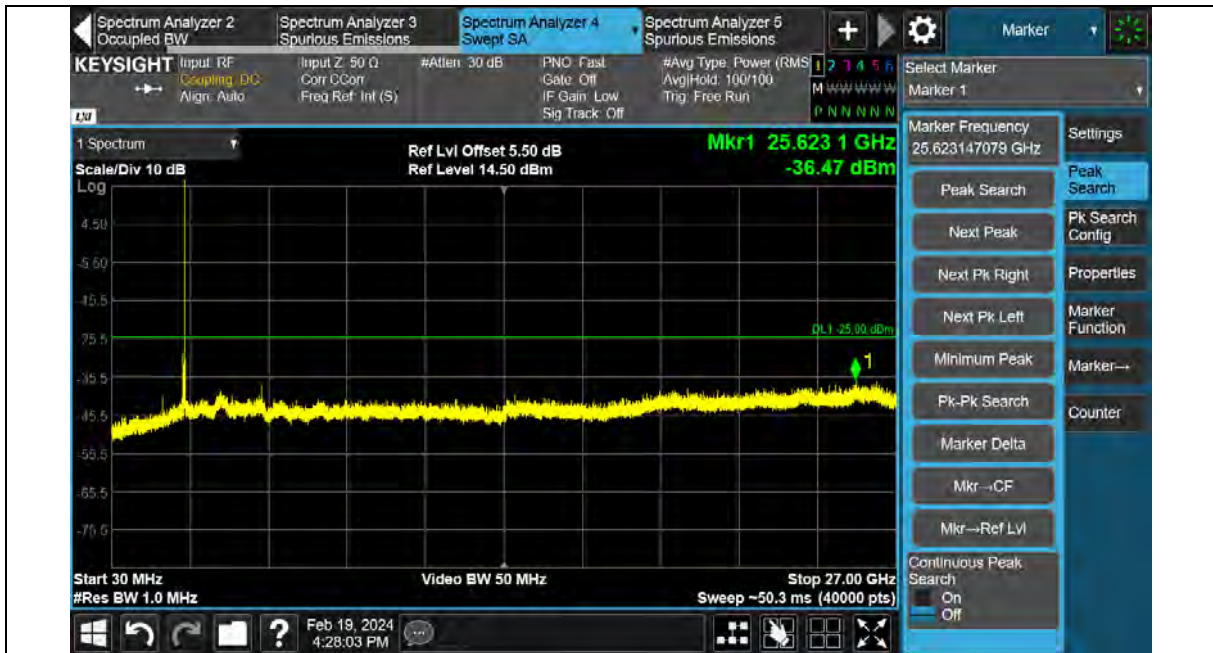

Test Report No.: PSU-QSU2312200110RF03