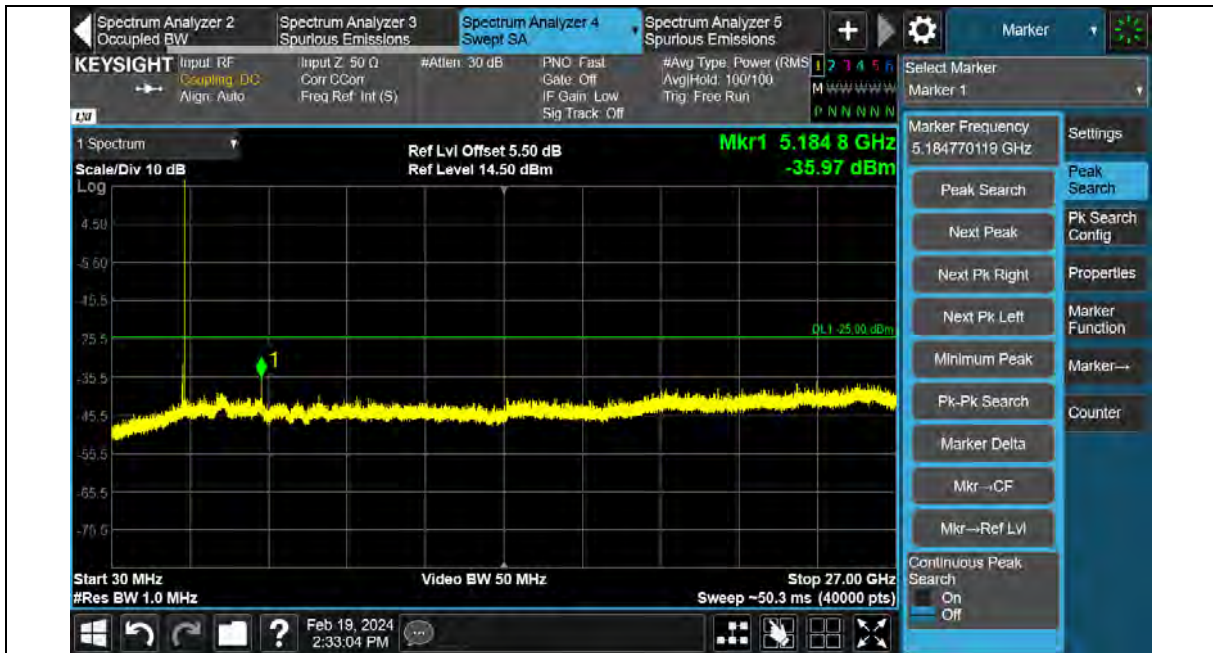

Test Report No.: PSU-QSU2312200110RF03

Test Graphs

Test Report No.: PSU-QSU2312200110RF03

Band7-5MHz-16QAM-20775-1RB#0-Range:30~27000MHz

Band7-5MHz-16QAM-21100-1RB#0-Range:30~27000MHz

Test Report No.: PSU-QSU2312200110RF03