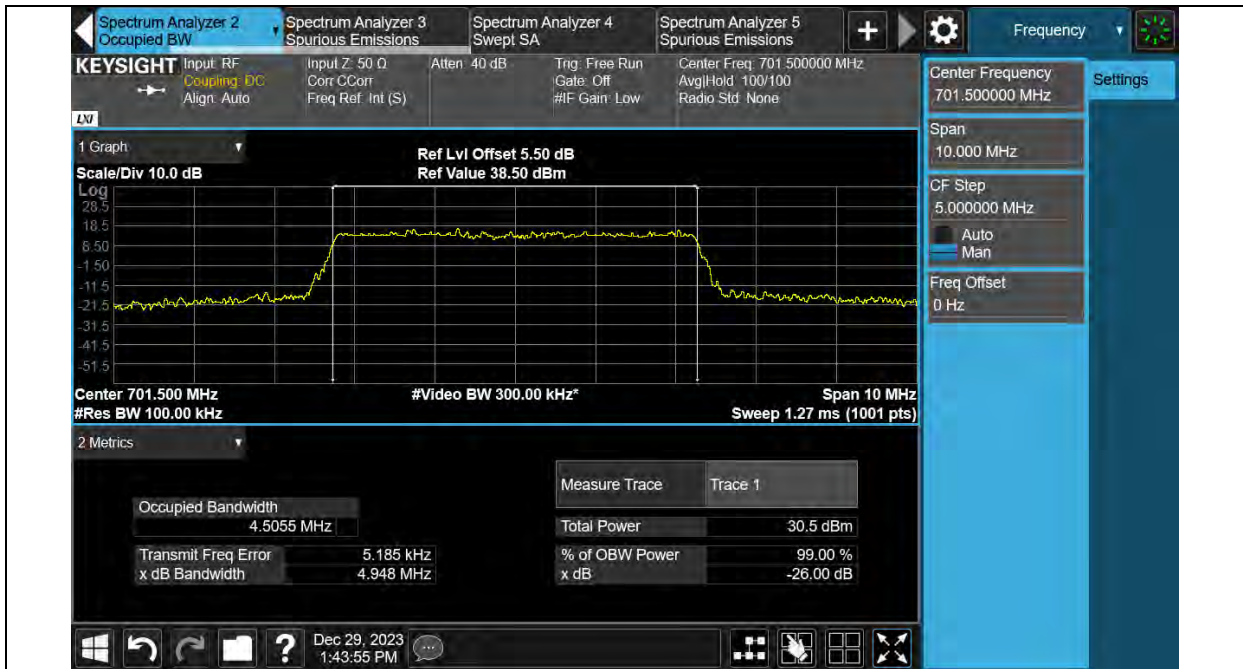

Band12-5MHz-QPSK-23095-25RB#0