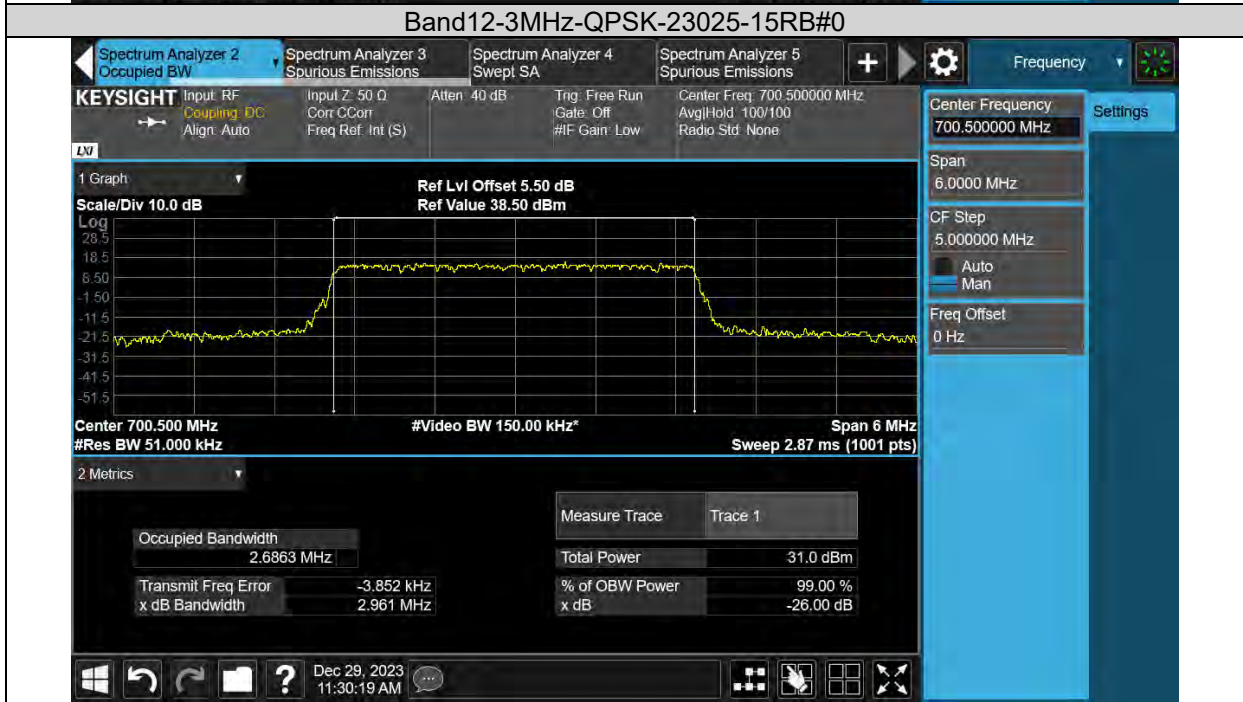

Test Report No.: PSU-QSU2312200110RF03

Band12-1.4MHz-64QAM-23095-6RB#0

Band12-1.4MHz-64QAM-23173-6RB#0

Test Report No.: PSU-QSU2312200110RF03

Test Report No.: PSU-QSU2312200110RF03

Band12-3MHz-QPSK-23165-15RB#0