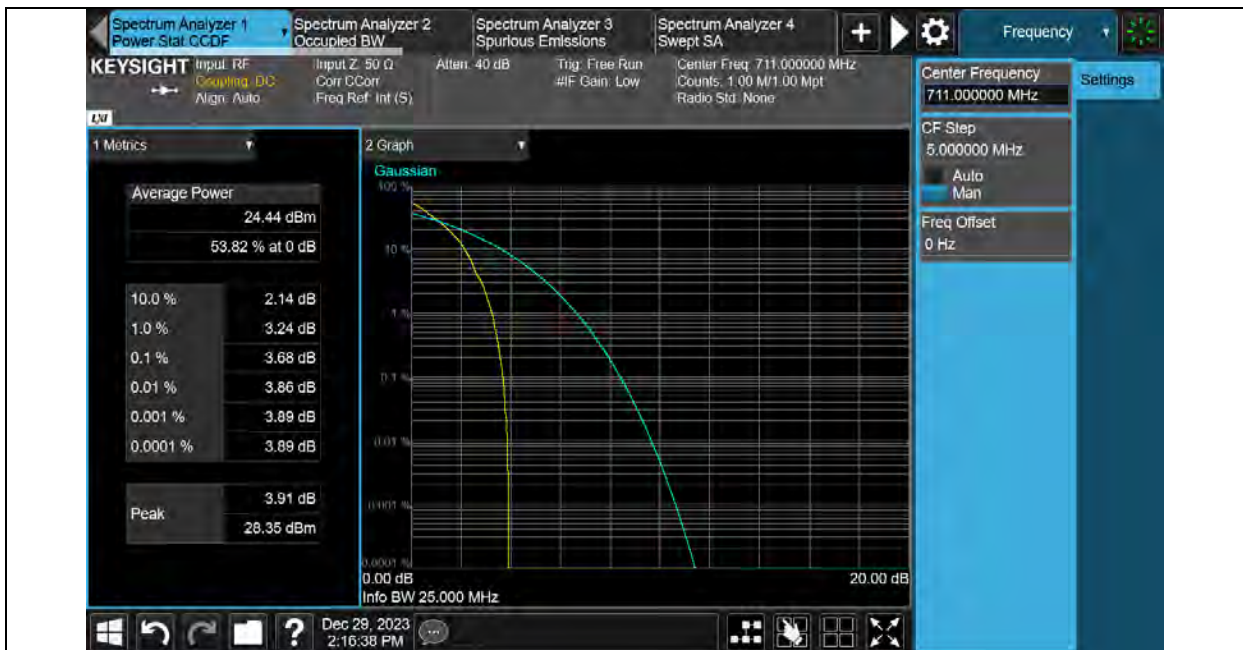

Test Graphs

Band12-10MHz-QPSK-23095-50RB#0

Band12-10MHz-QPSK-23130-1RB#0

Test Report No.: PSU-QSU2312200110RF03

Band12-10MHz-16QAM-23060-50RB#0

Band12-10MHz-16QAM-23095-1RB#0

Band12-10MHz-16QAM-23095-50RB#0