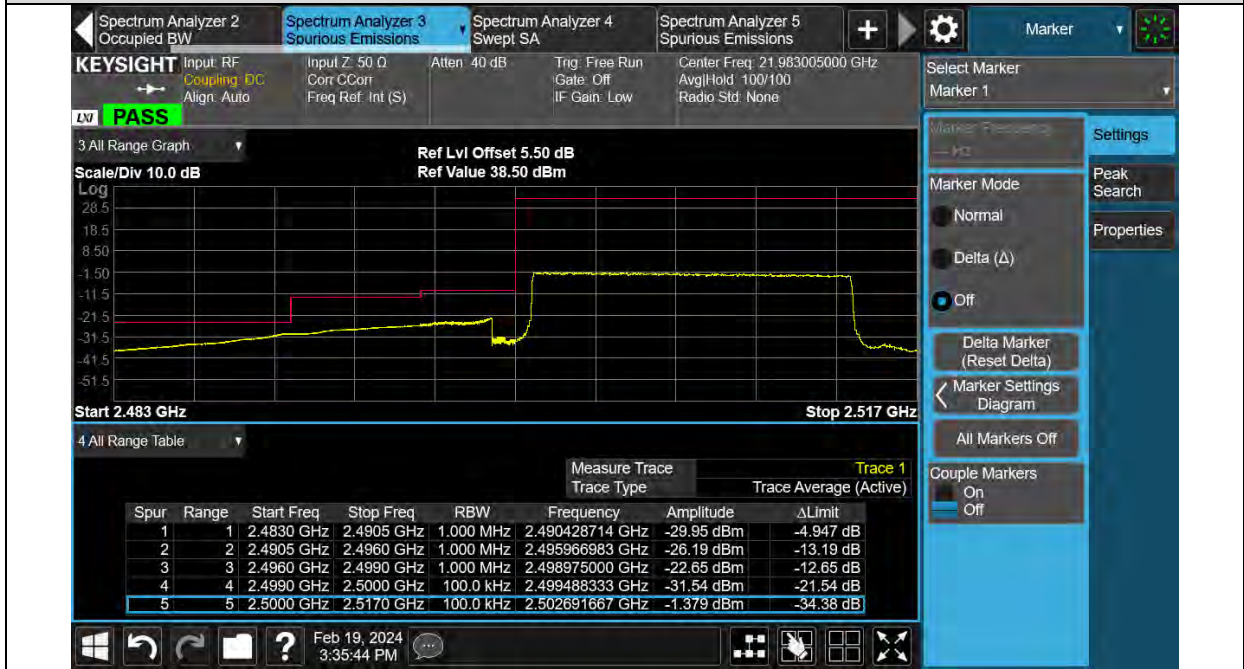

Band7-15MHz-64QAM-20825-75RB#0

Band7-15MHz-64QAM-21375-1RB#74