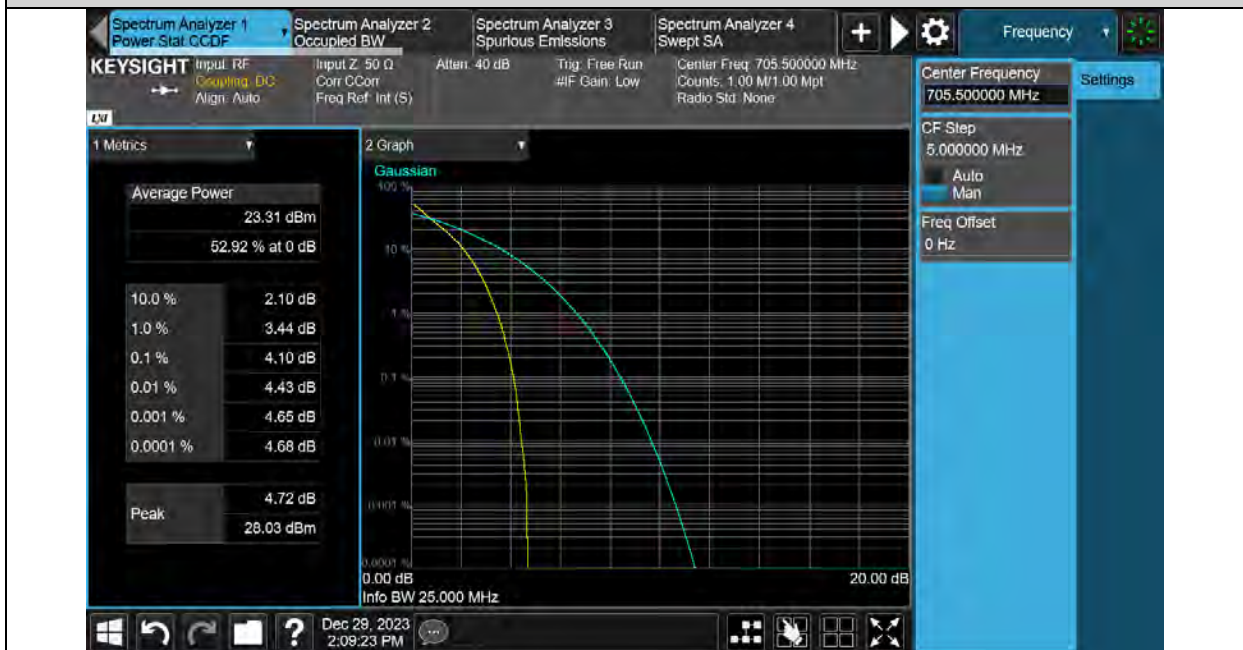

Band12-10MHz-QPSK-23130-1RB#0