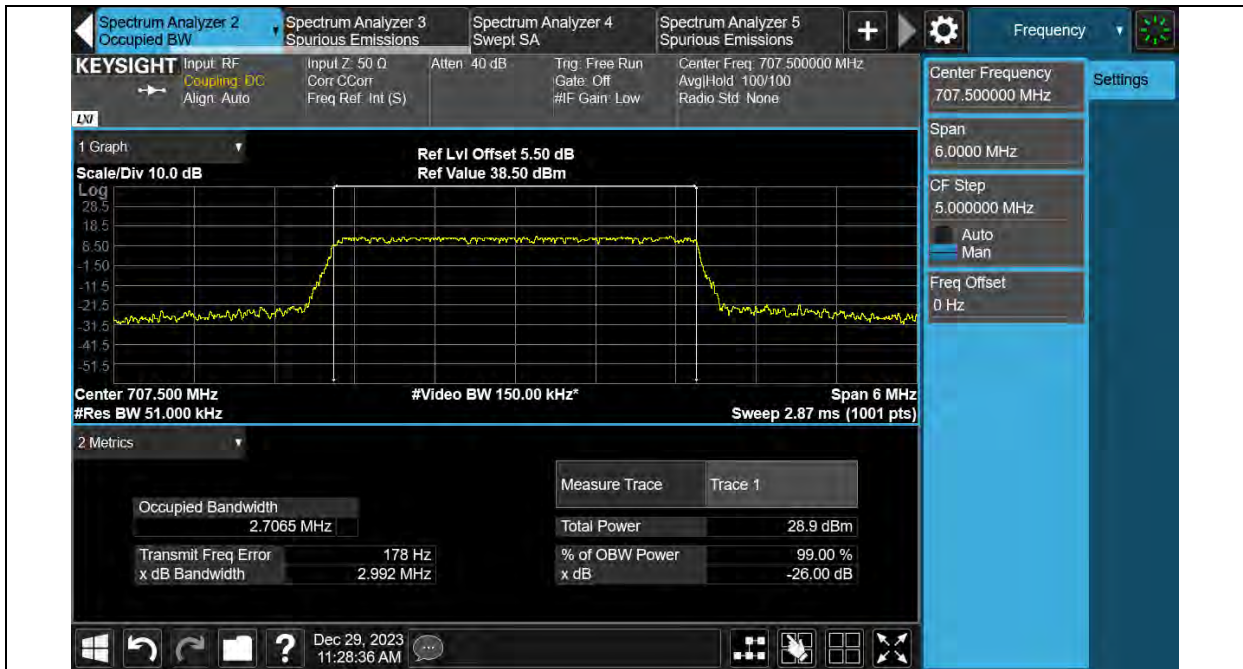

Test Report No.: PSU-QSU2312200110RF03

Band12-3MHz-64QAM-23165-15RB#0