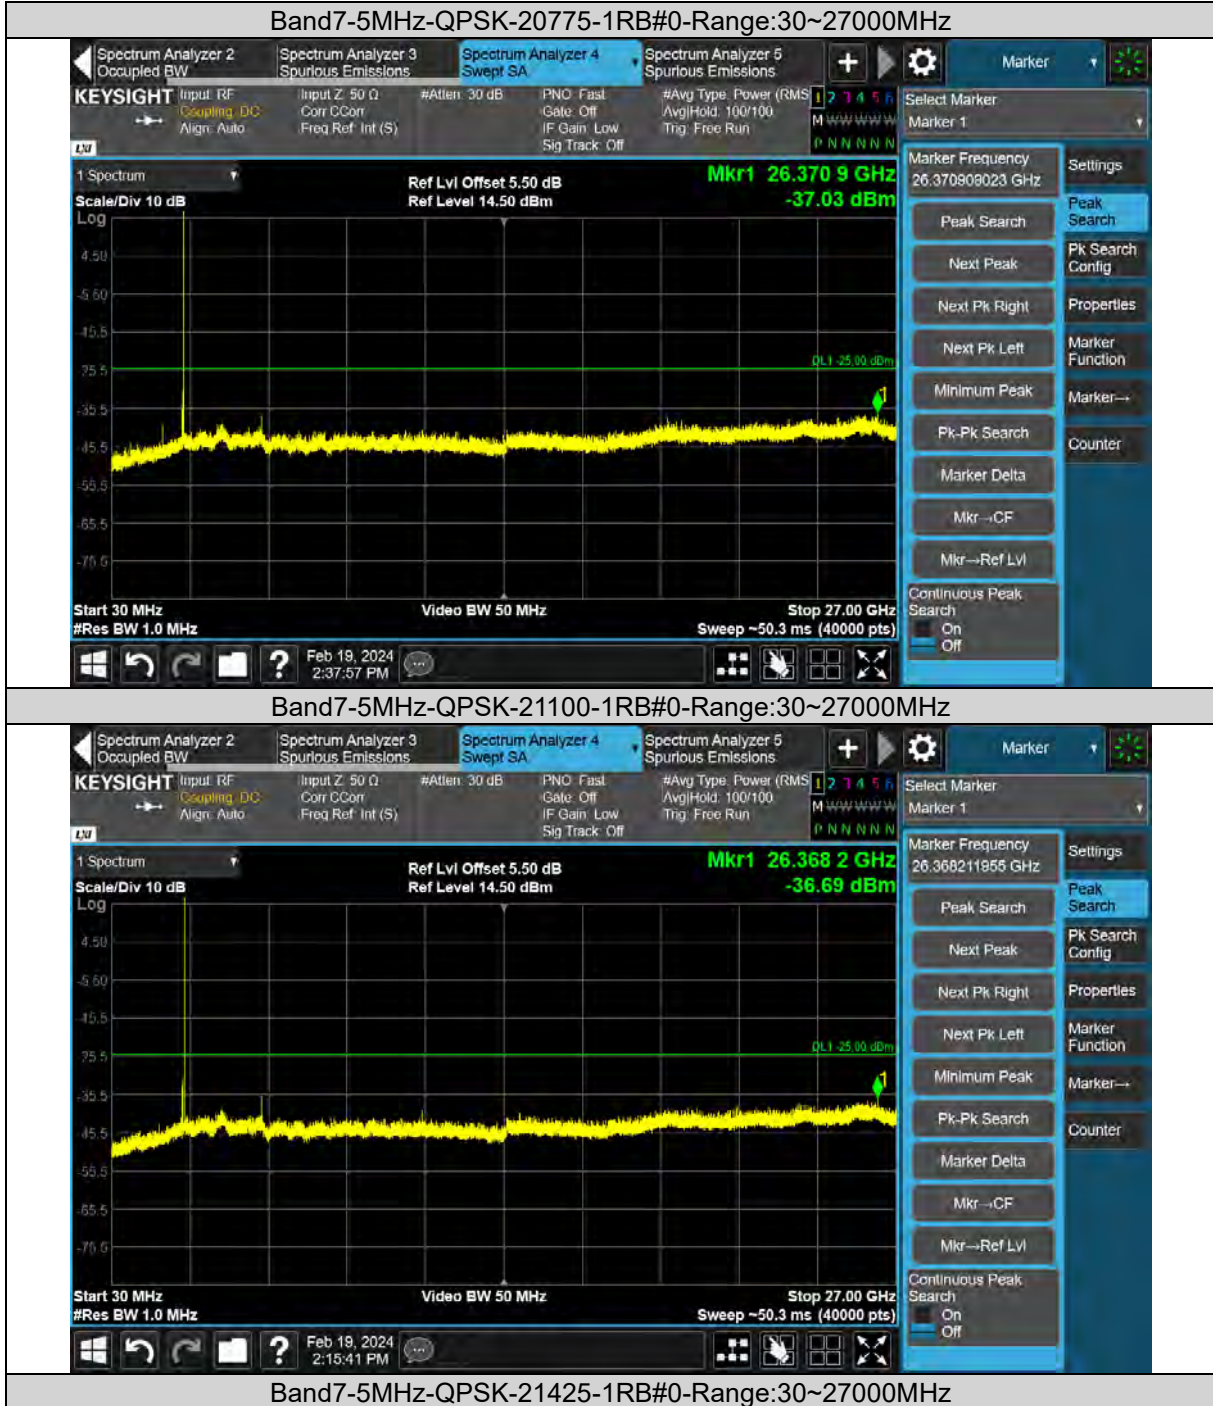

Test Report No.: PSU-QSU2312200110RF03

Test Graphs