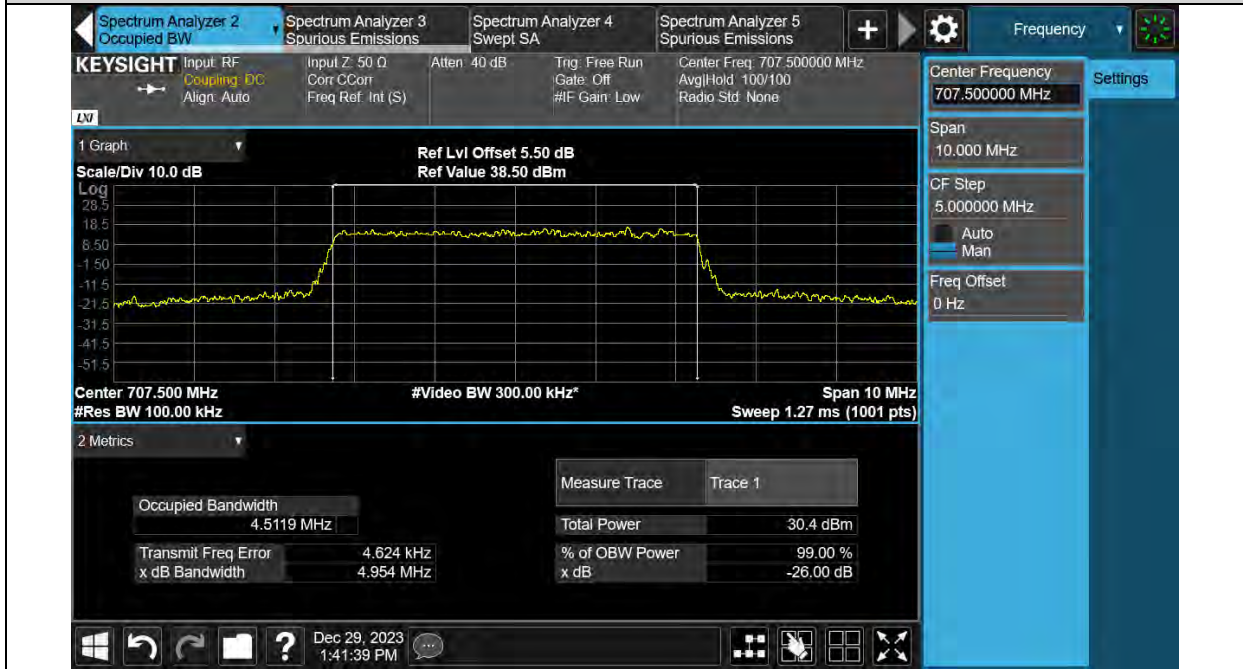

Test Report No.: PSU-QSU2312200110RF03

Band12-3MHz-64QAM-23165-15RB#0

Band12-5MHz-QPSK-23035-25RB#0

Band12-5MHz-QPSK-23095-25RB#0

Band12-5MHz-QPSK-23155-25RB#0

Band12-5MHz-16QAM-23035-25RB#0

Band12-5MHz-16QAM-23095-25RB#0