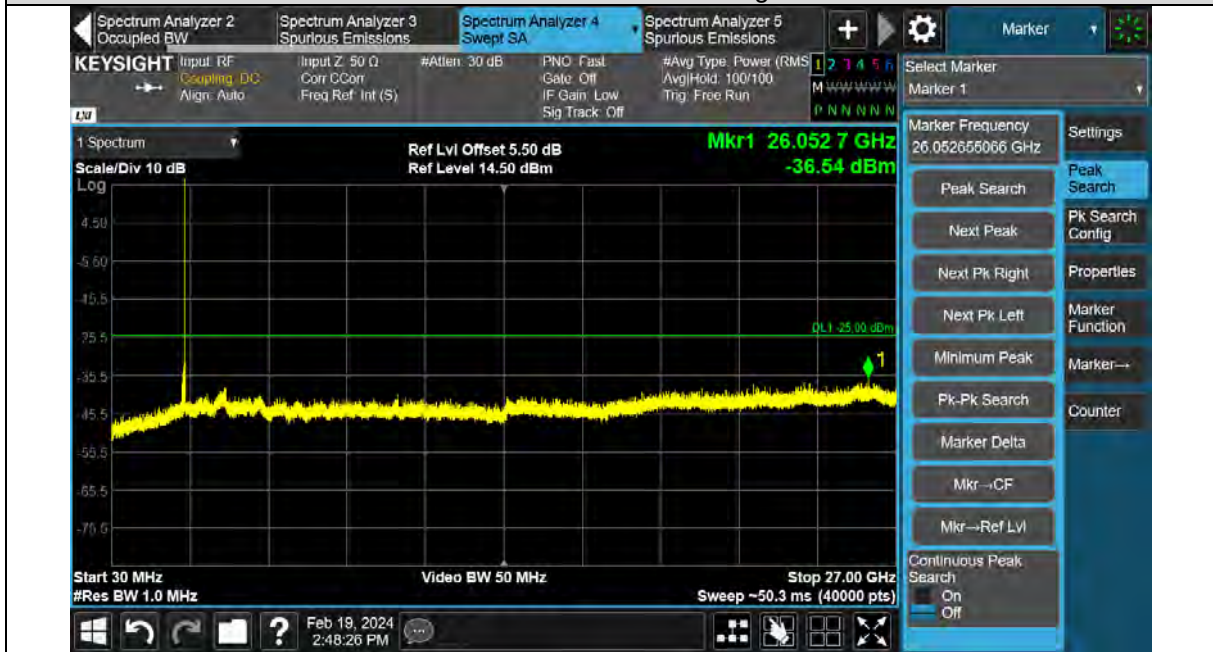

Band7-10MHz-16QAM-20800-1RB#0-Range:30~27000MHz

BUREAU VERITAS

Test Report No.: PSU-QSU2312200110RF03

Band7-10MHz-16QAM-21100-1RB#0-Range:30~27000MHz

Band7-10MHz-16QAM-21400-1RB#0-Range:30~27000MHz

Test Report No.: PSU-QSU2312200110RF03