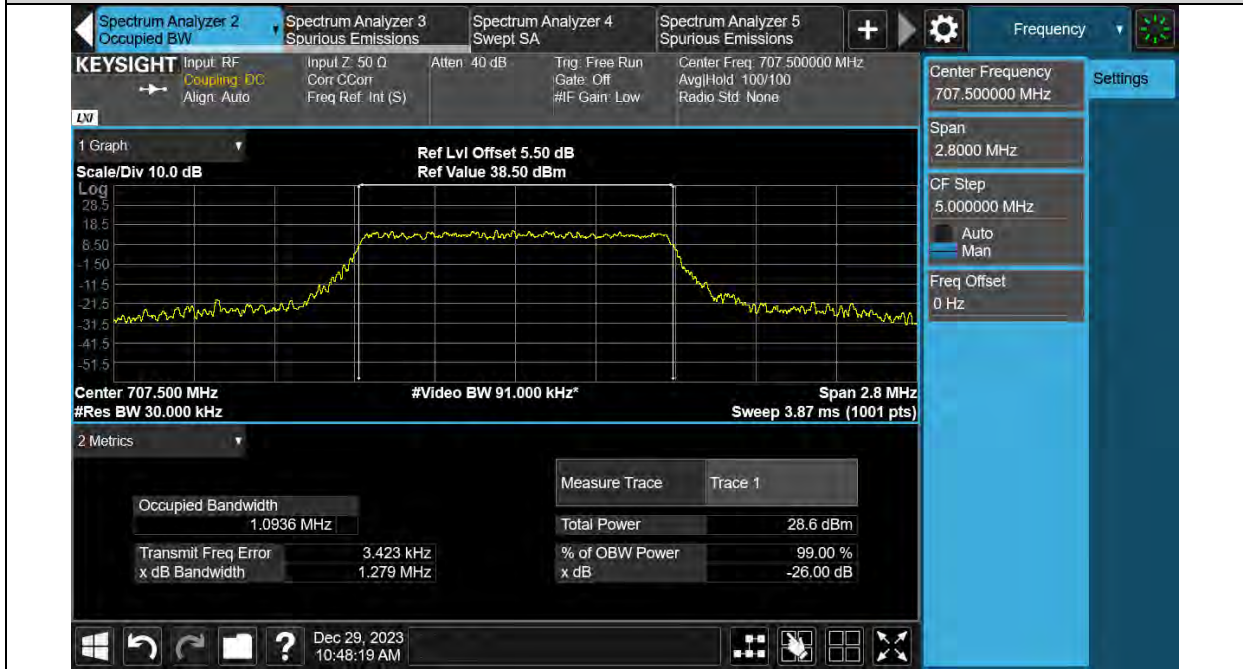

Band12-1.4MHz-64QAM-23173-6RB#0