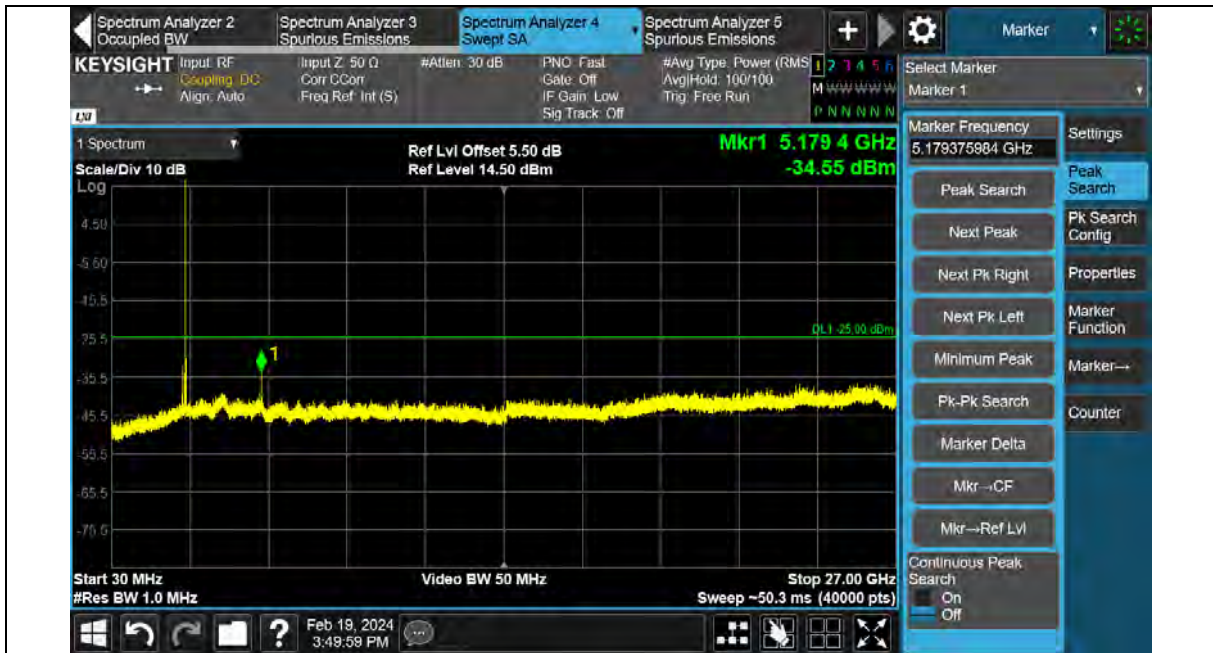

Test Report No.: PSU-QSU2312200110RF03

Band7-15MHz-QPSK-21100-1RB#0-Range:30~27000MHz

Band7-15MHz-QPSK-21375-1RB#0-Range:30~27000MHz

Test Report No.: PSU-QSU2312200110RF03

Band7-15MHz-16QAM-20825-1RB#0-Range:30~27000MHz