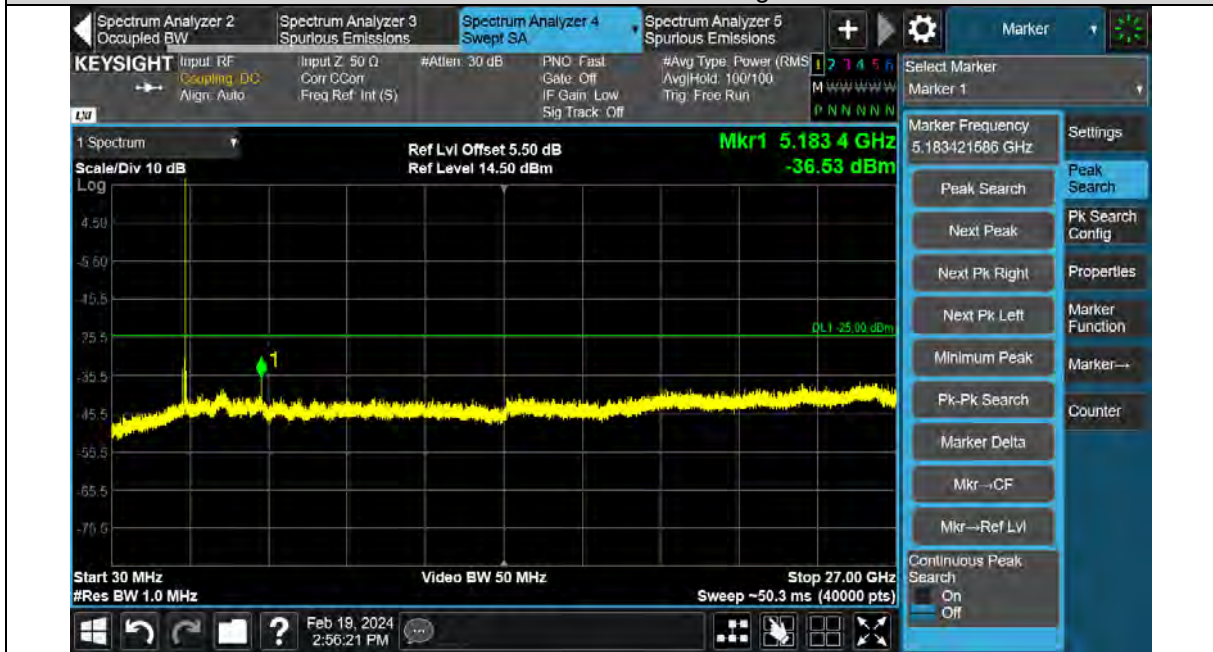

Band7-10MHz-64QAM-20800-1RB#0-Range:30~27000MHz

Band7-10MHz-64QAM-21100-1RB#0-Range:30~27000MHz

Test Report No.: PSU-QSU2312200110RF03

Band7-10MHz-64QAM-21400-1RB#0-Range:30~27000MHz

Band7-15MHz-QPSK-20825-1RB#0-Range:30~27000MHz