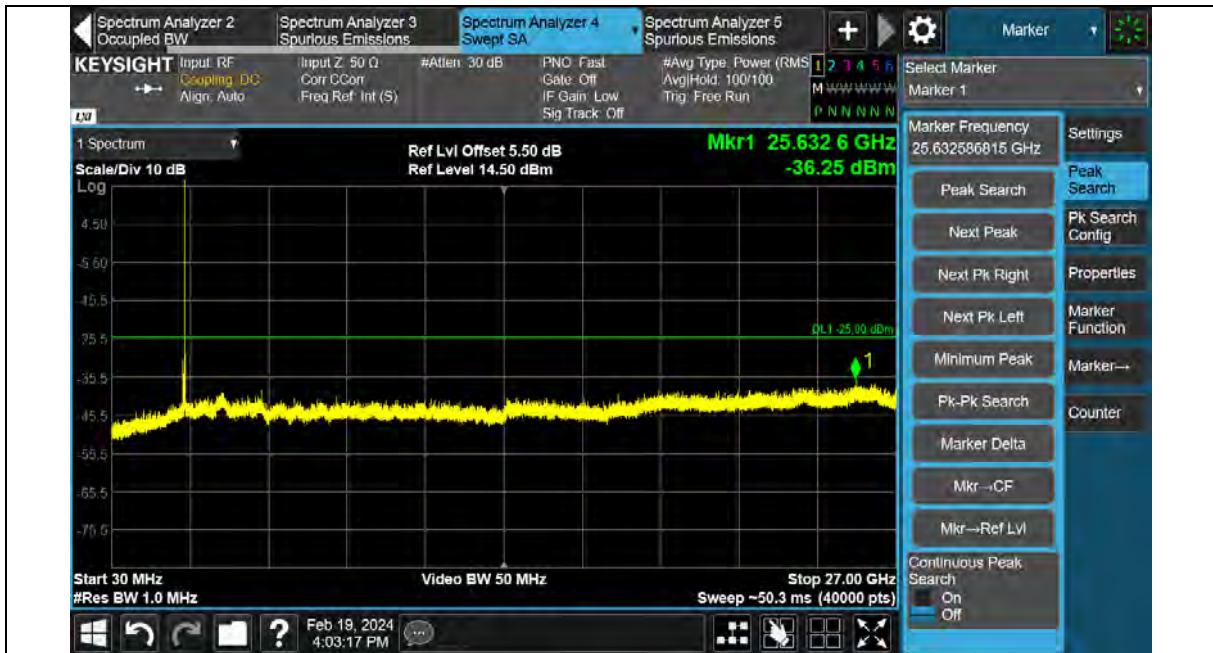

BUREAU VERITAS

Test Report No.: PSU-QSU2312200110RF03

Band7-15MHz-16QAM-21375-1RB#0-Range:30~27000MHz