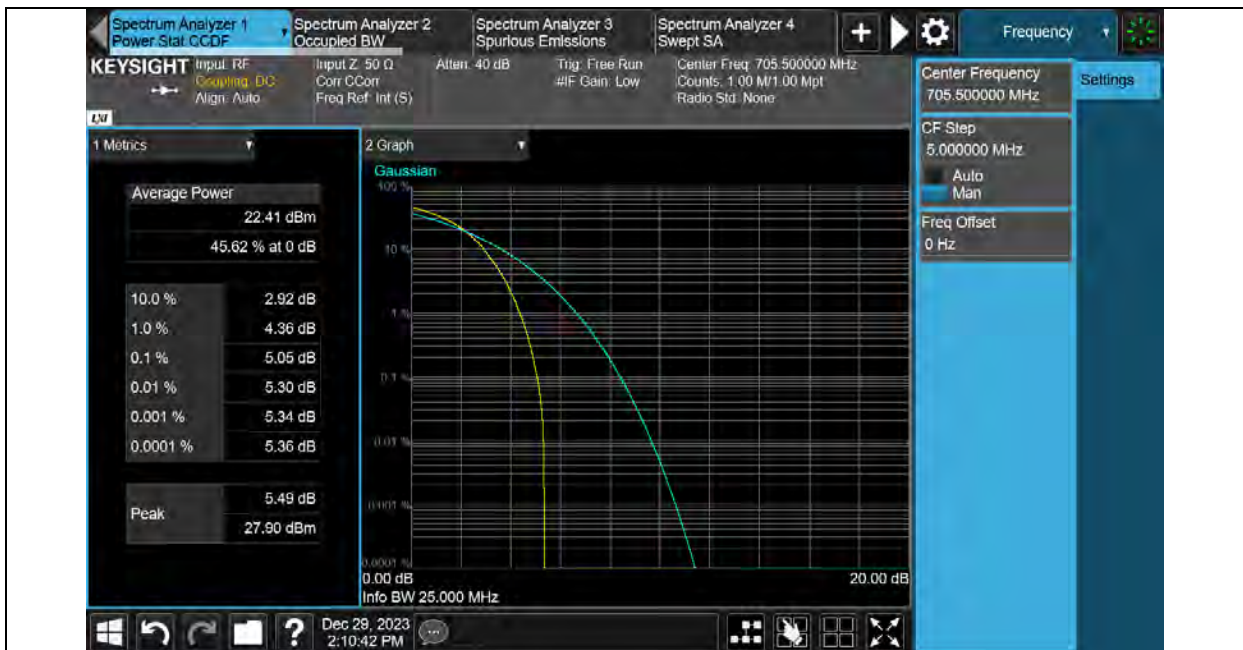

Band12-10MHz-16QAM-23130-1RB#0

Band12-10MHz-16QAM-23130-50RB#0

Band12-10MHz-64QAM-23060-1RB#0

26DB BANDWIDTH AND OCCUPIED BANDWIDTH

Test Result

Band	Bandwidth	Modulation	Channel	RB Configuration	Occupied Bandwidth (MHz)	26dB Bandwidth (MHz)	Verdict
Band12	1.4MHz	QPSK	23017	6RB#0	1.0971	1.282	PASS
Band12	1.4MHz	QPSK	23095	6RB#0	1.0977	1.325	PASS
Band12	1.4MHz	QPSK	23173	6RB#0	1.0955	1.282	PASS
Band12	1.4MHz	16QAM	23017	6RB#0	1.0901	1.269	PASS
Band12	1.4MHz	16QAM	23095	6RB#0	1.0932	1.312	PASS
Band12	1.4MHz	16QAM	23173	6RB#0	1.0963	1.308	PASS
Band12	1.4MHz	64QAM	23017	6RB#0	1.0978	1.297	PASS
Band12	1.4MHz	64QAM	23095	6RB#0	1.0936	1.279	PASS
Band12	1.4MHz	64QAM	23173	6RB#0	1.0898	1.272	PASS
Band12	3MHz	QPSK	23025	15RB#0	2.6862	2.961	PASS
Band12	3MHz	QPSK	23095	15RB#0	2.6973	2.966	PASS
Band12	3MHz	QPSK	23165	15RB#0	2.6974	2.875	PASS
Band12	3MHz	16QAM	23025	15RB#0	2.6862	2.955	PASS
Band12	3MHz	16QAM	23095	15RB#0	2.6798	2.955	PASS
Band12	3MHz	16QAM	23165	15RB#0	2.6858	2.972	PASS
Band12	3MHz	64QAM	23025	15RB#0	2.6816	2.921	PASS
Band12	3MHz	64QAM	23095	15RB#0	2.7065	2.992	PASS
Band12	3MHz	64QAM	23165	15RB#0	2.6862	2.955	PASS
Band12	5MHz	QPSK	23035	25RB#0	4.5055	4.948	PASS
Band12	5MHz	QPSK	23095	25RB#0	4.5119	4.954	PASS
Band12	5MHz	QPSK	23155	25RB#0	4.5114	5.009	PASS
Band12	5MHz	16QAM	23035	25RB#0	4.5288	4.955	PASS
Band12	5MHz	16QAM	23095	25RB#0	4.4969	4.944	PASS
Band12	5MHz	16QAM	23155	25RB#0	4.5143	4.985	PASS
Band12	5MHz	64QAM	23035	25RB#0	4.5018	4.922	PASS
Band12	5MHz	64QAM	23095	25RB#0	4.5028	4.873	PASS
Band12	5MHz	64QAM	23155	25RB#0	4.4995	4.954	PASS
Band12	10MHz	QPSK	23060	50RB#0	8.9759	9.693	PASS
Band12	10MHz	QPSK	23095	50RB#0	8.9619	9.797	PASS
Band12	10MHz	QPSK	23130	50RB#0	9.0000	9.662	PASS
Band12	10MHz	16QAM	23060	50RB#0	8.9957	9.688	PASS
Band12	10MHz	16QAM	23095	50RB#0	8.9838	9.663	PASS
Band12	10MHz	16QAM	23130	50RB#0	8.9726	9.736	PASS
Band12	10MHz	64QAM	23060	50RB#0	8.9659	9.703	PASS
Band12	10MHz	64QAM	23095	50RB#0	8.9729	9.712	PASS
Band12	10MHz	64QAM	23130	50RB#0	8.9698	9.766	PASS