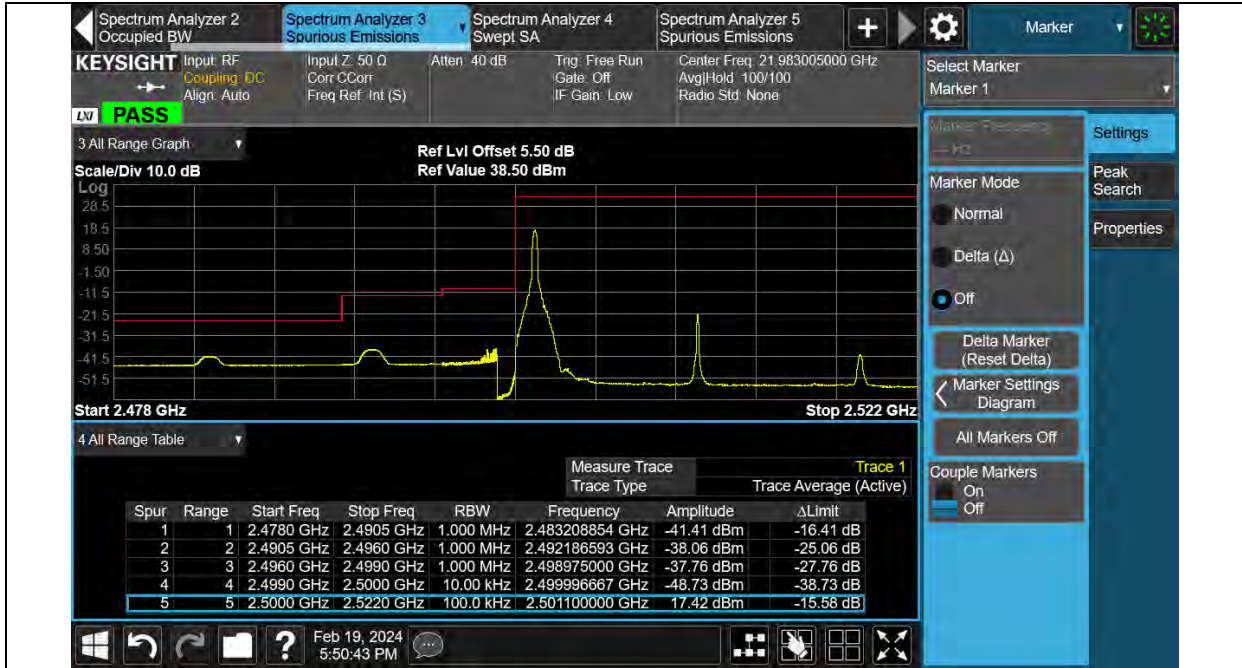

BUREAU VERITAS

Test Report No.: PSU-QSU2312200110RF03