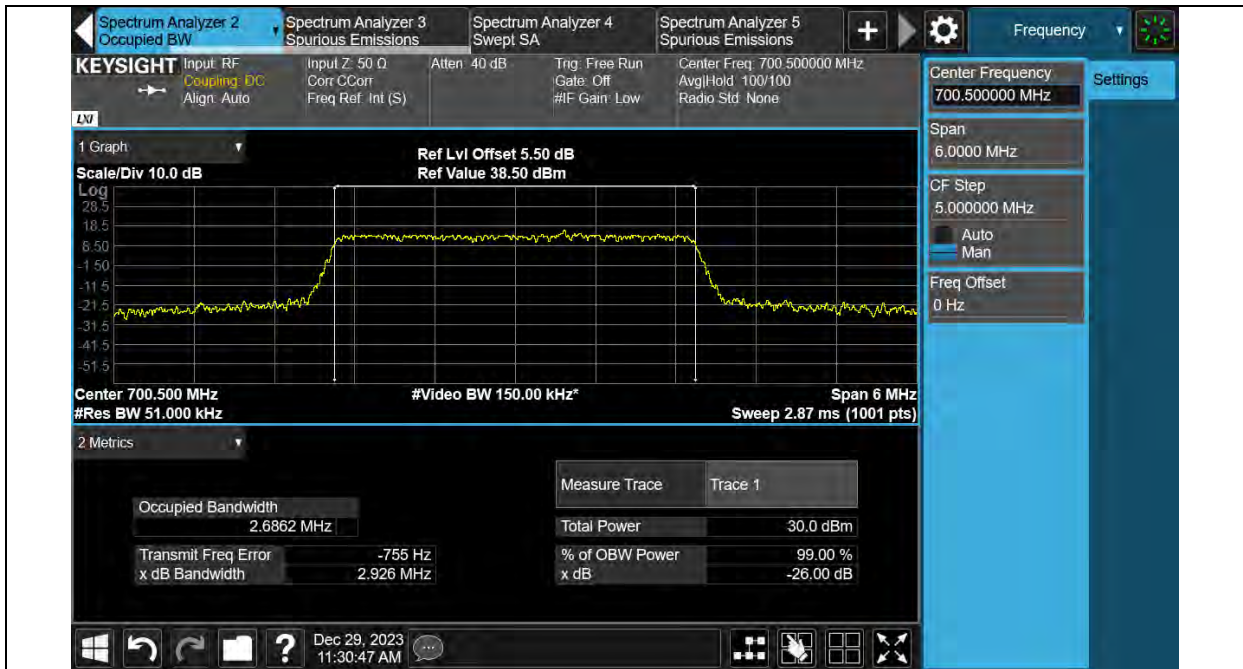

Test Report No.: PSU-QSU2312200110RF03