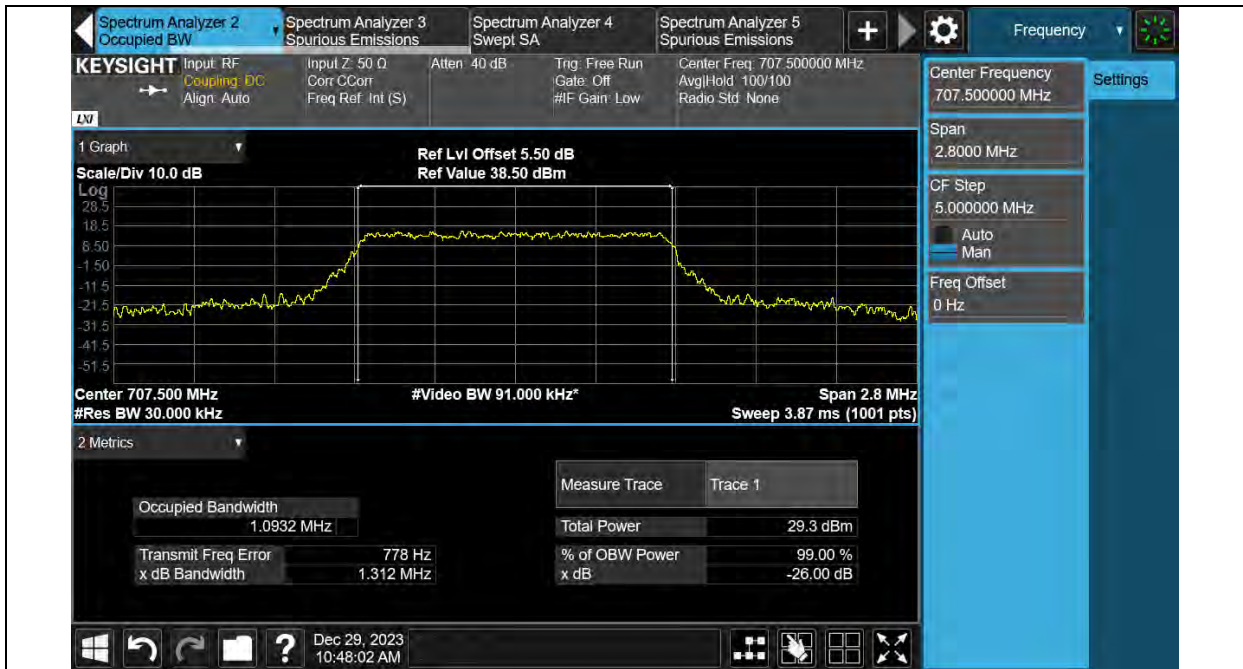

Test Graphs

Test Report No.: PSU-QSU2312200110RF03

Band12-1.4MHz-16QAM-23017-6RB#0

Band12-1.4MHz-16QAM-23095-6RB#0

Test Report No.: PSU-QSU2312200110RF03

Band12-1.4MHz-16QAM-23173-6RB#0

Band12-1.4MHz-64QAM-23017-6RB#0