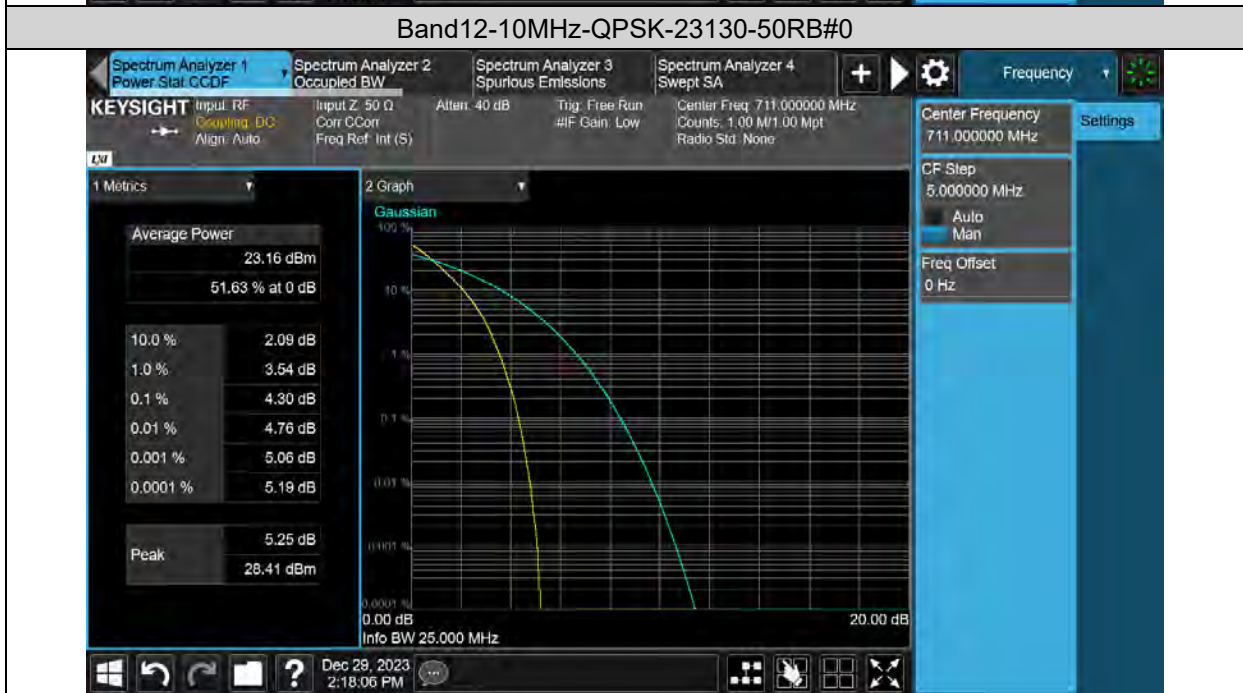

Test Graphs

Band12-10MHz-QPSK-23095-50RB#0

Band12-10MHz-QPSK-23130-1RB#0

Test Report No.: PSU-QSU2312200110RF03

Band12-10MHz-16QAM-23060-50RB#0

Band12-10MHz-16QAM-23095-1RB#0

Band12-10MHz-16QAM-23095-50RB#0