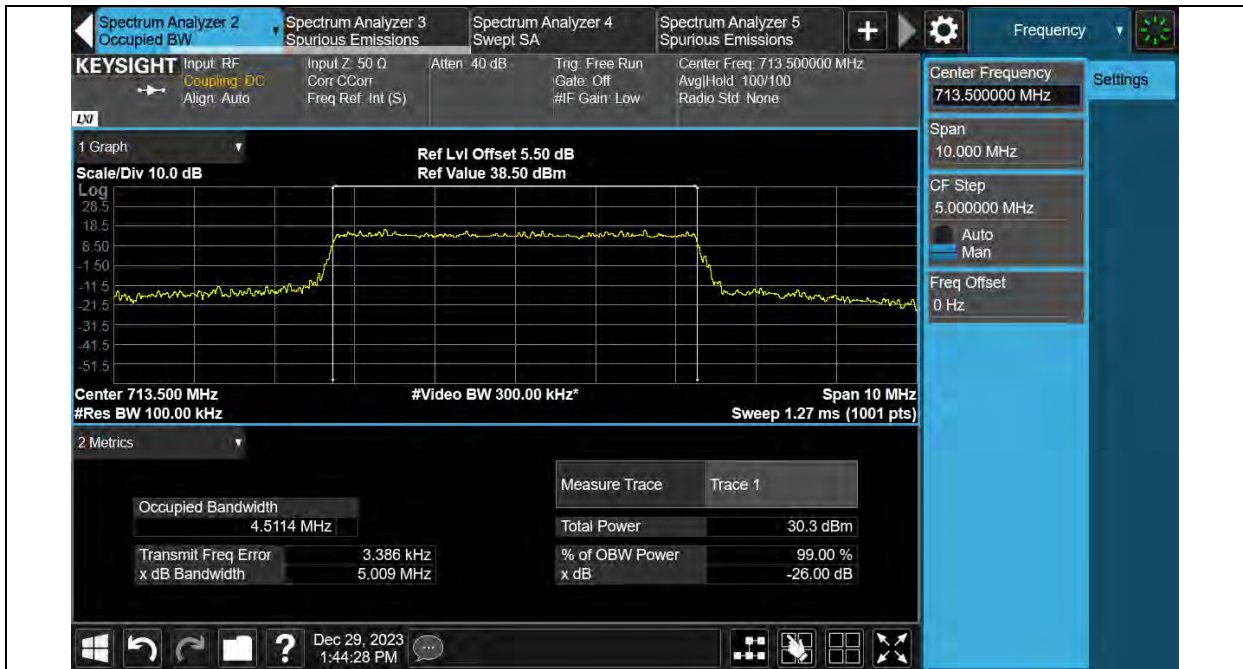

Test Report No.: PSU-QSU2312200110RF03

Band12-3MHz-64QAM-23165-15RB#0

Band12-5MHz-QPSK-23035-25RB#0

Band12-5MHz-QPSK-23095-25RB#0

Band12-5MHz-QPSK-23155-25RB#0

Band12-5MHz-16QAM-23035-25RB#0

Band12-5MHz-16QAM-23095-25RB#0