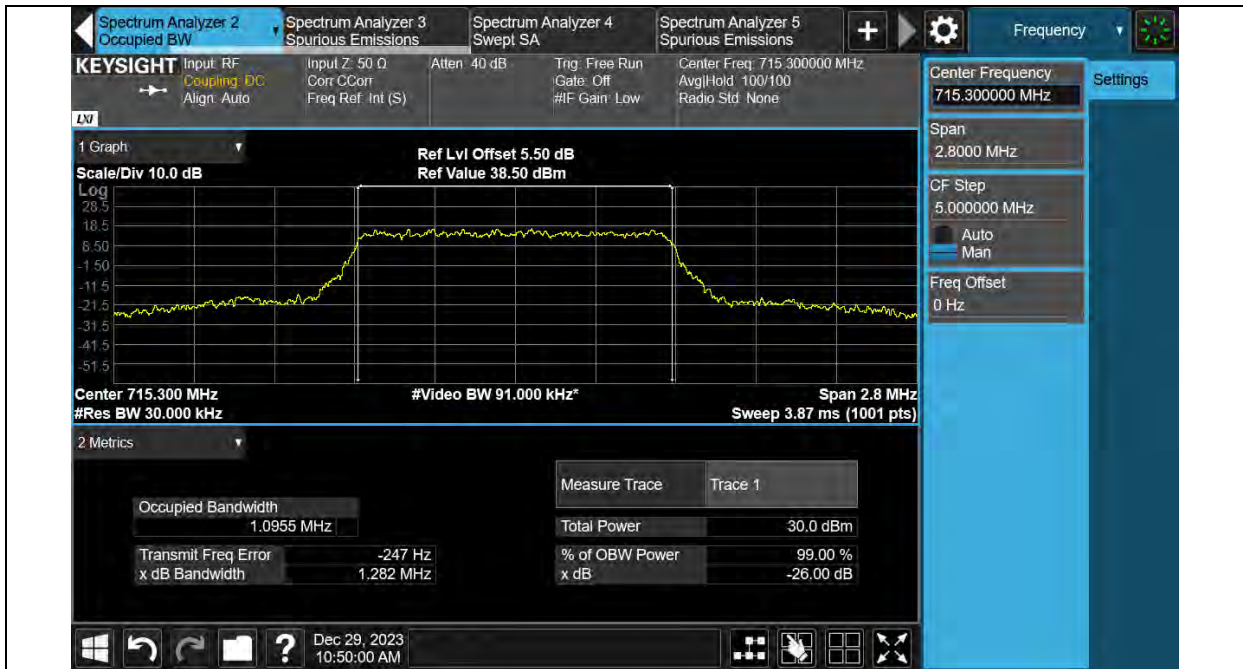

Test Report No.: PSU-QSU2312200110RF03