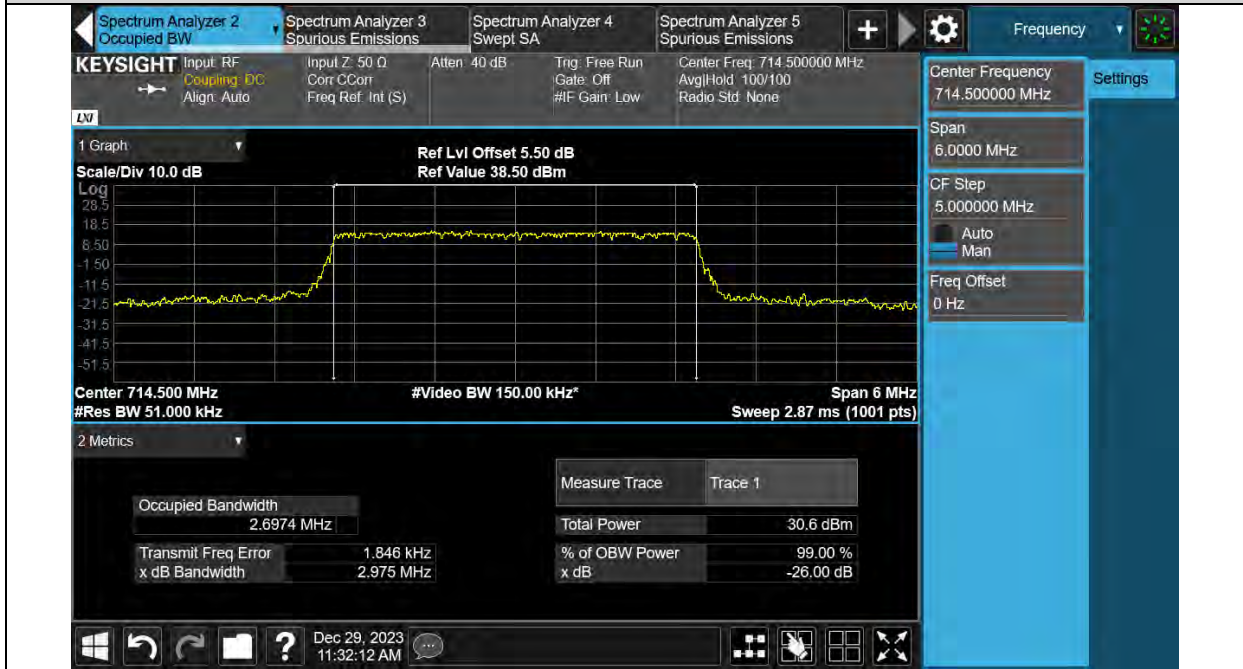

Test Report No.: PSU-QSU2312200110RF03

Band12-1.4MHz-64QAM-23095-6RB#0

Band12-1.4MHz-64QAM-23173-6RB#0

Test Report No.: PSU-QSU2312200110RF03

Test Report No.: PSU-QSU2312200110RF03

Band12-3MHz-QPSK-23165-15RB#0