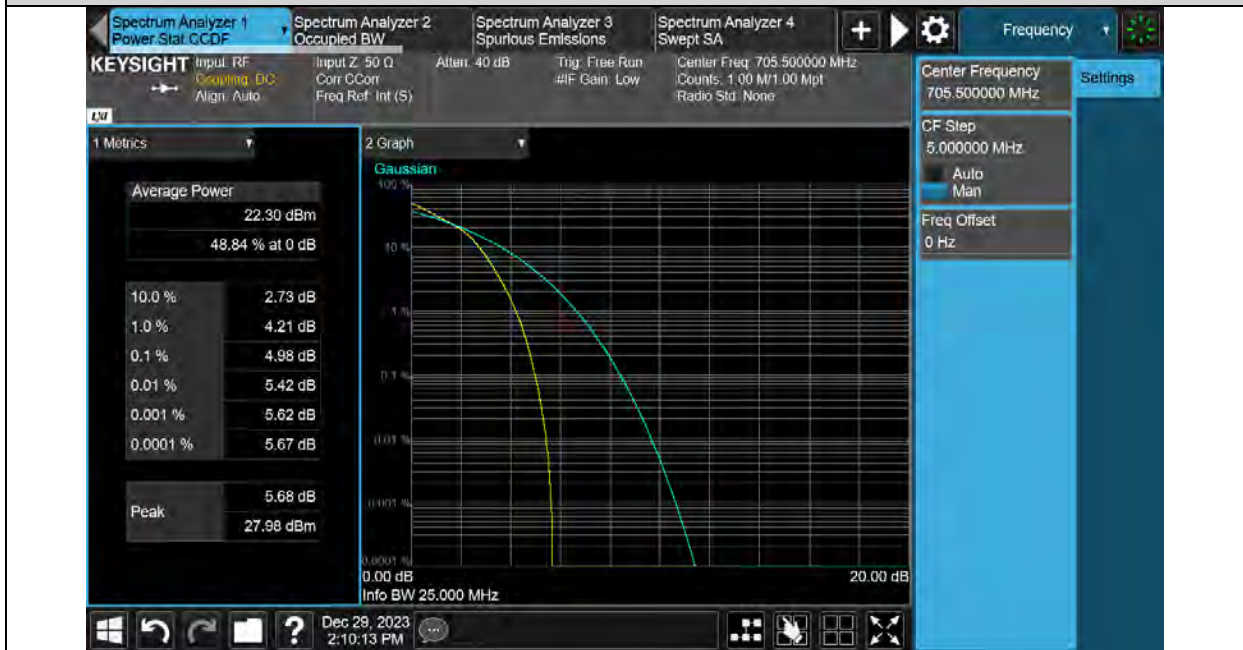

Test Graphs

Band12-10MHz-QPSK-23095-50RB#0

Band12-10MHz-QPSK-23130-1RB#0

Test Report No.: PSU-QSU2312200110RF03

Band12-10MHz-16QAM-23060-50RB#0

Band12-10MHz-16QAM-23095-1RB#0

Band12-10MHz-16QAM-23095-50RB#0