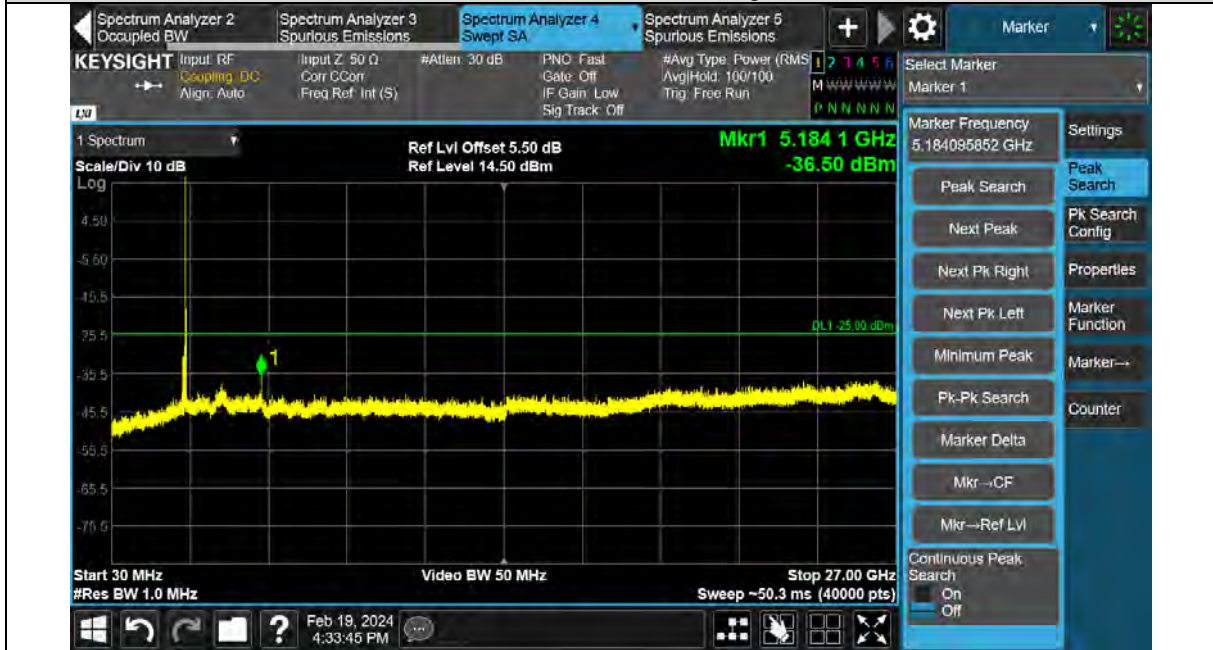

Band7-20MHz-16QAM-20850-1RB#0-Range:30~27000MHz