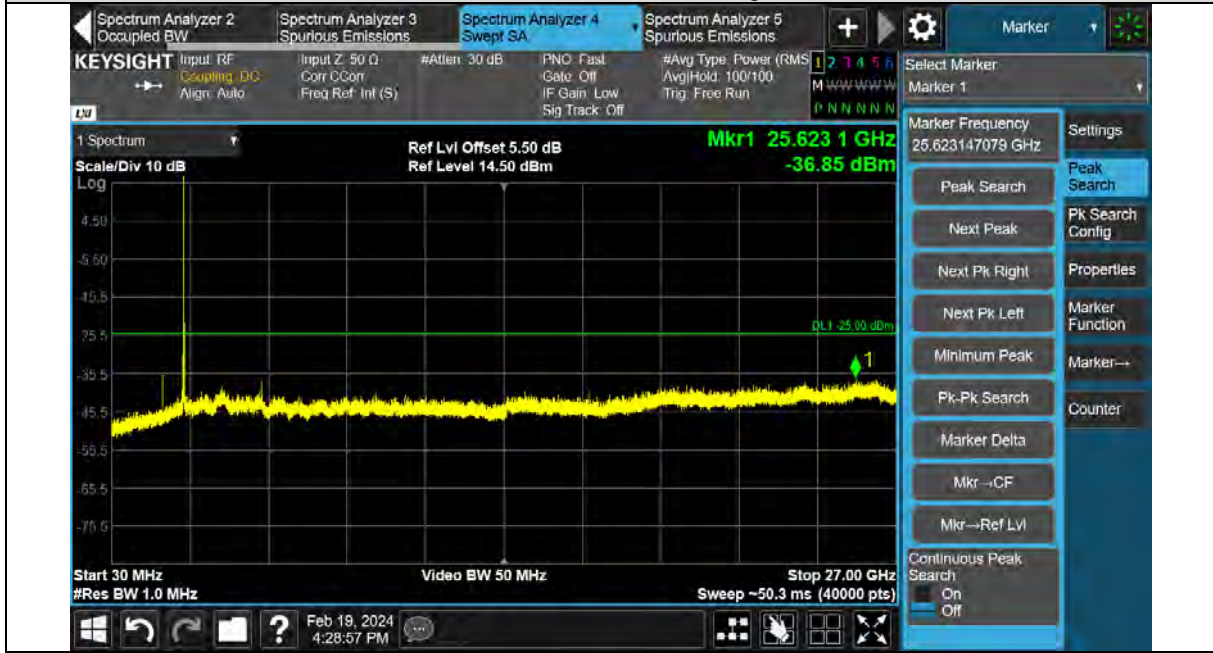

Test Report No.: PSU-QSU2312200110RF03

Band7-15MHz-64QAM-21100-1RB#0-Range:30~27000MHz

Band7-15MHz-64QAM-21375-1RB#0-Range:30~27000MHz

Test Report No.: PSU-QSU2312200110RF03

Band7-20MHz-QPSK-20850-1RB#0-Range:30~27000MHz