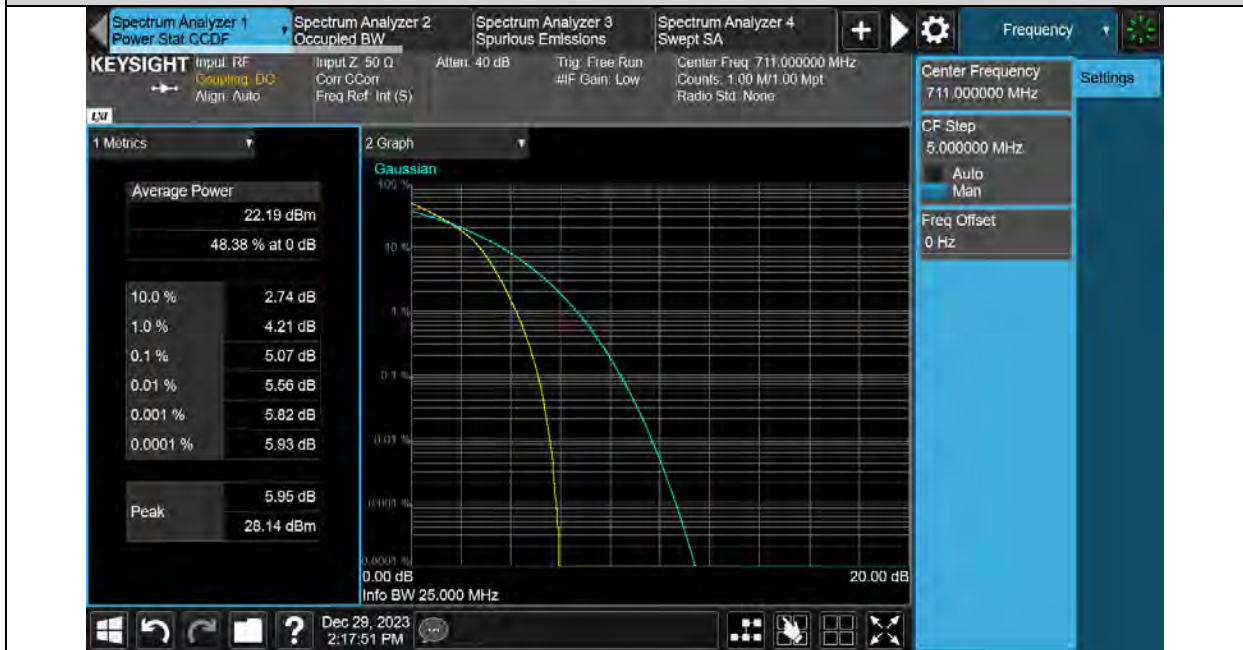

Band12-10MHz-64QAM-23060-1RB#0