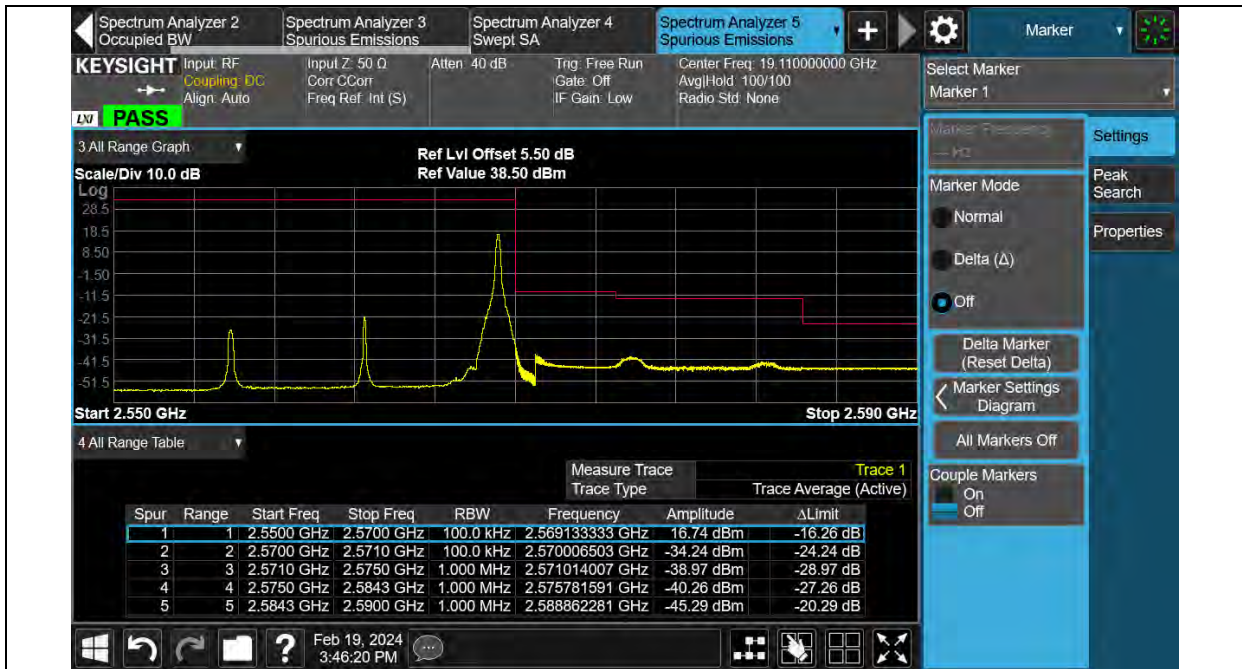

BUREAU VERITAS

Test Report No.: PSU-QSU2312200110RF03

Band7-15MHz-64QAM-20825-75RB#0

Band7-15MHz-64QAM-21375-1RB#74

BUREAU VERITAS

Test Report No.: PSU-QSU2312200110RF03

Band7-15MHz-64QAM-21375-75RB#0

Band7-20MHz-QPSK-20850-1RB#0