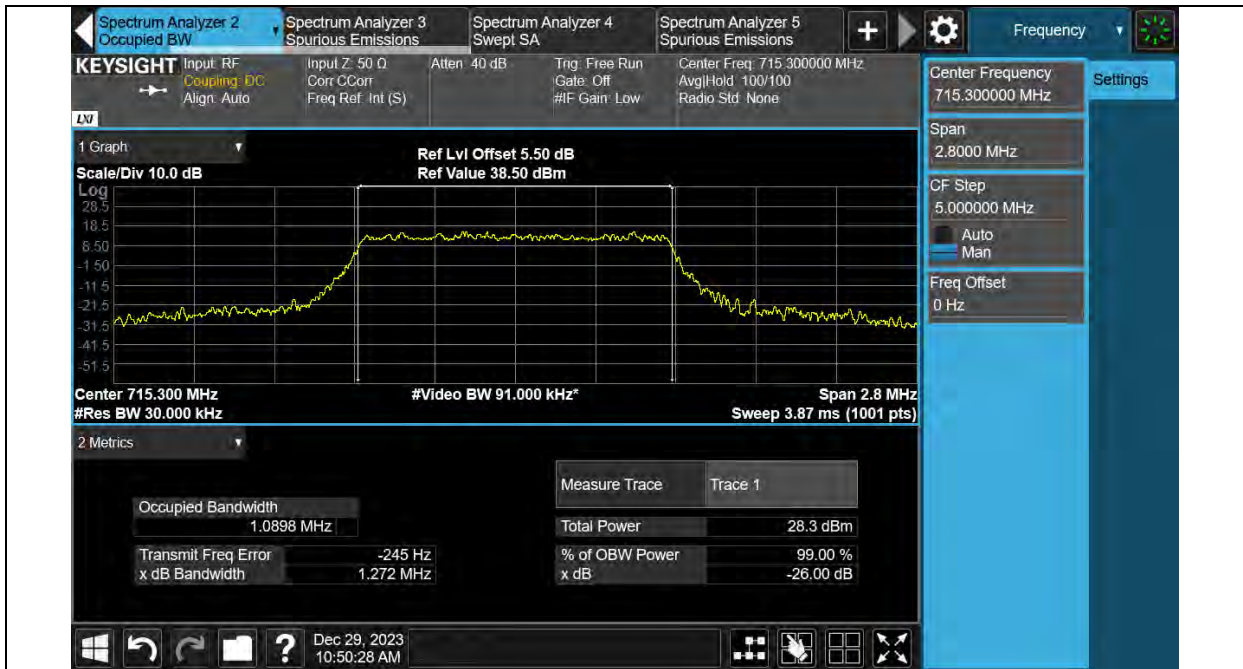

Test Report No.: PSU-QSU2312200110RF03

Band12-1.4MHz-64QAM-23095-6RB#0

Band12-1.4MHz-64QAM-23173-6RB#0

Test Report No.: PSU-QSU2312200110RF03

Test Report No.: PSU-QSU2312200110RF03

Band12-3MHz-QPSK-23165-15RB#0