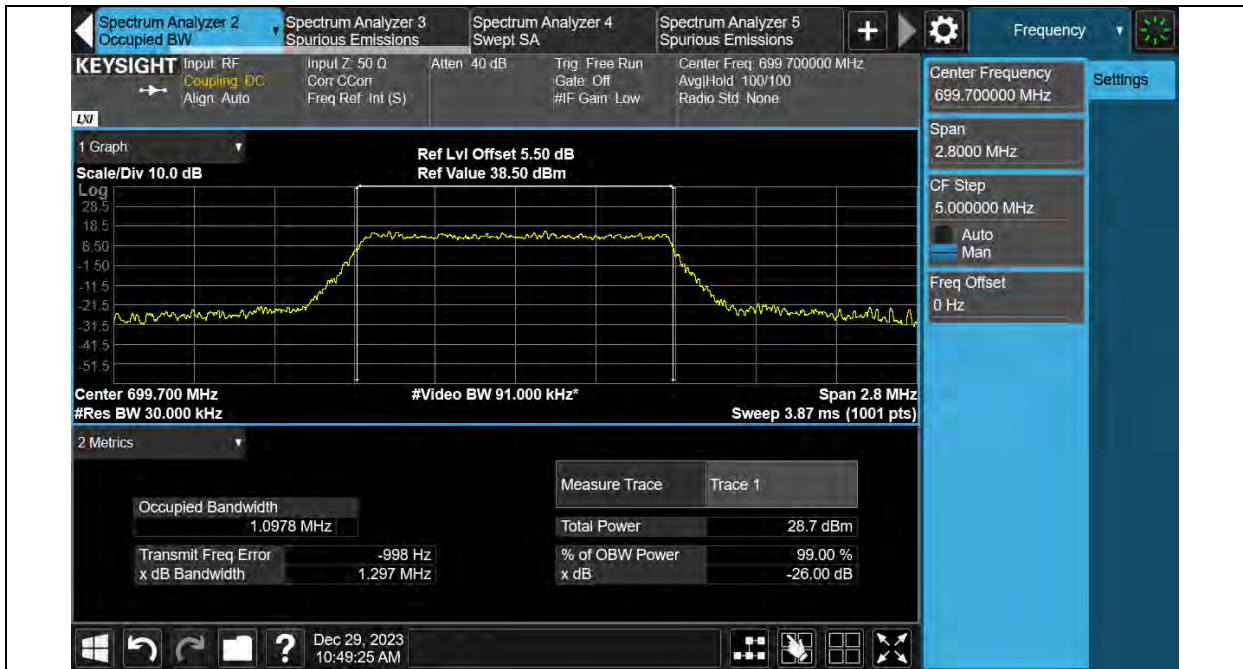

Test Report No.: PSU-QSU2312200110RF03

Band12-1.4MHz-64QAM-23095-6RB#0