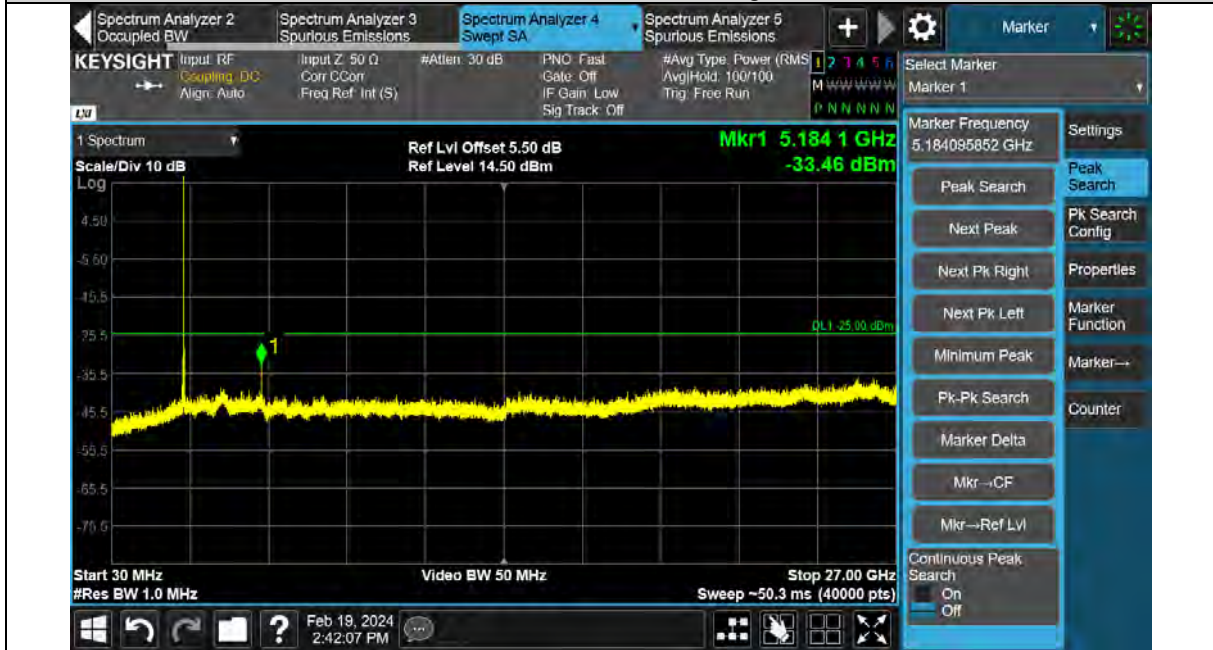

Band7-10MHz-QPSK-21100-1RB#0-Range:30~27000MHz