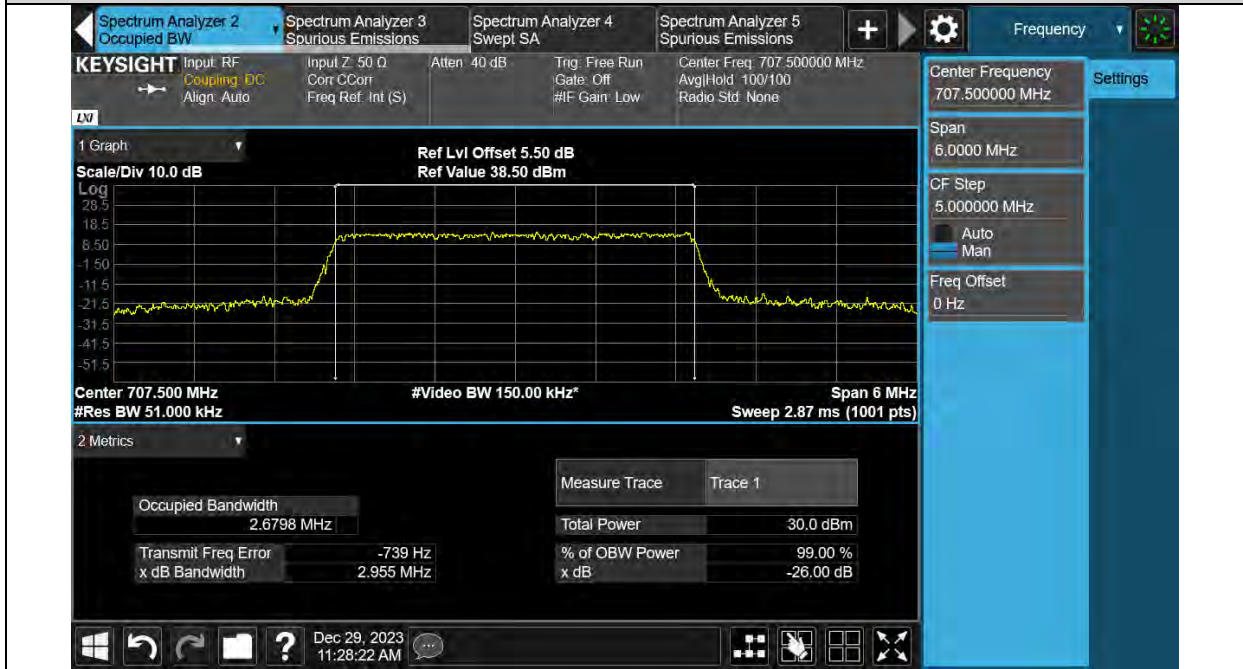

Band12-3MHz-16QAM-23095-15RB#0

Band12-3MHz-16QAM-23165-15RB#0