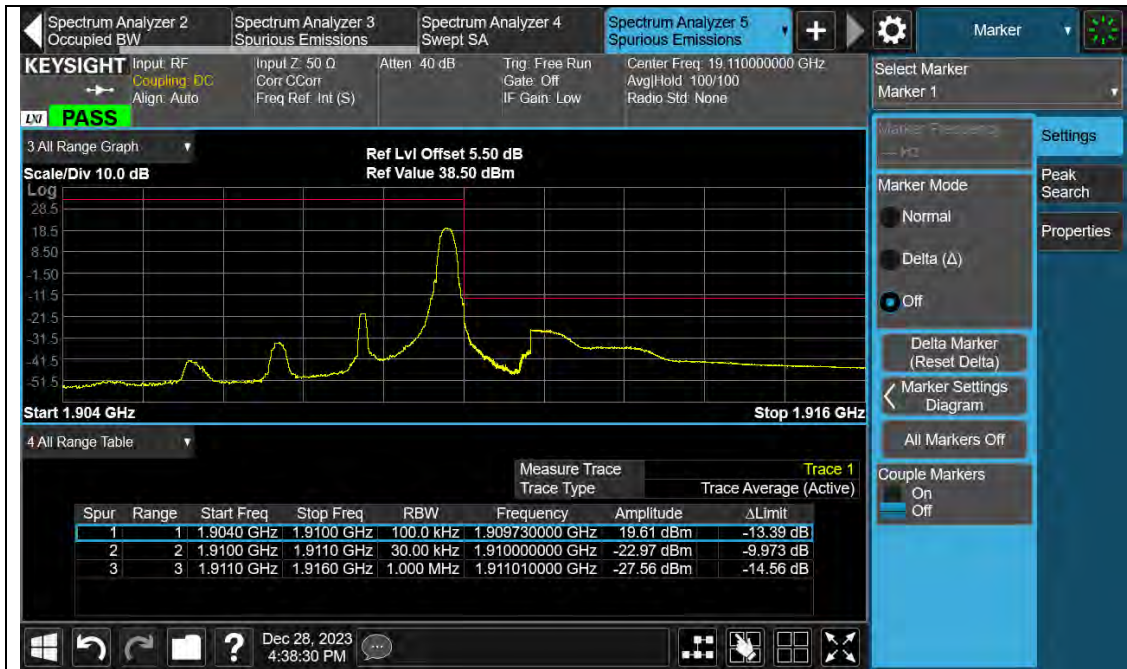

BUREAU VERITAS

Test Report No.: PSU-QSU2312200110RF02

BUREAU VERITAS

Test Report No.: PSU-QSU2312200110RF02

Band2-3MHz-16QAM-18615-15RB#0

Band2-3MHz-16QAM-19185-1RB#14

BUREAU VERITAS

Test Report No.: PSU-QSU2312200110RF02