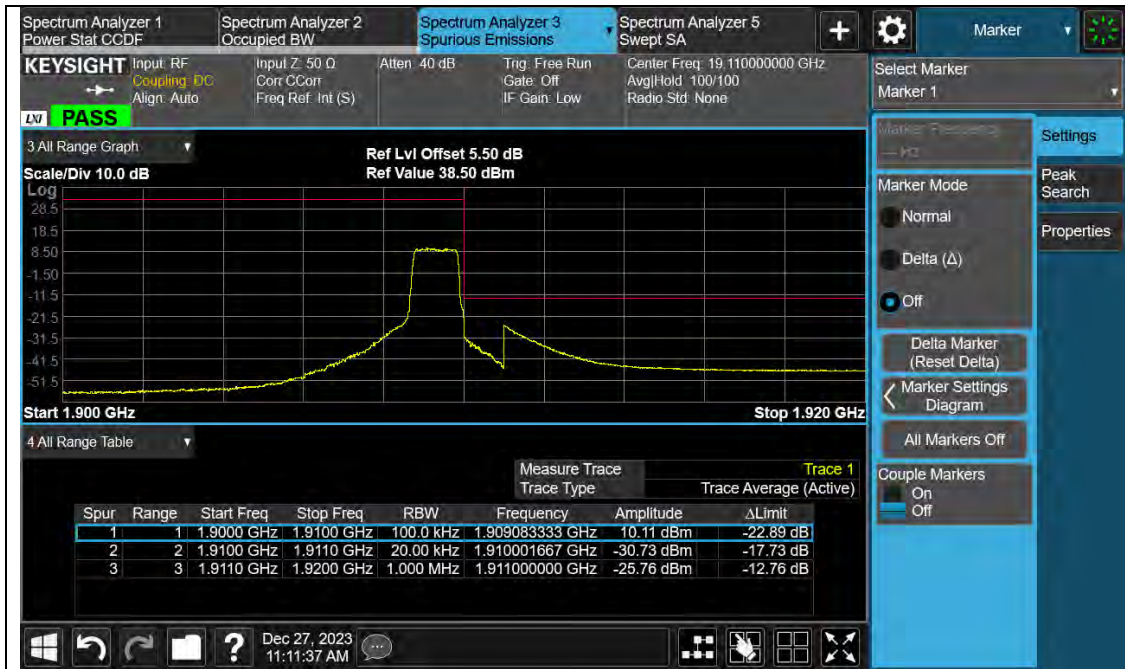

Band2-1.4MHz-64QAM-18607-1RB#0

Band2-1.4MHz-64QAM-18607-6RB#0

BUREAU  
VERITAS

Test Report No.: PSU-QSU2312200110RF02

Band2-1.4MHz-64QAM-19193-1RB#5

Band2-1.4MHz-64QAM-19193-6RB#0

BUREAU VERITAS

Test Report No.: PSU-QSU2312200110RF02