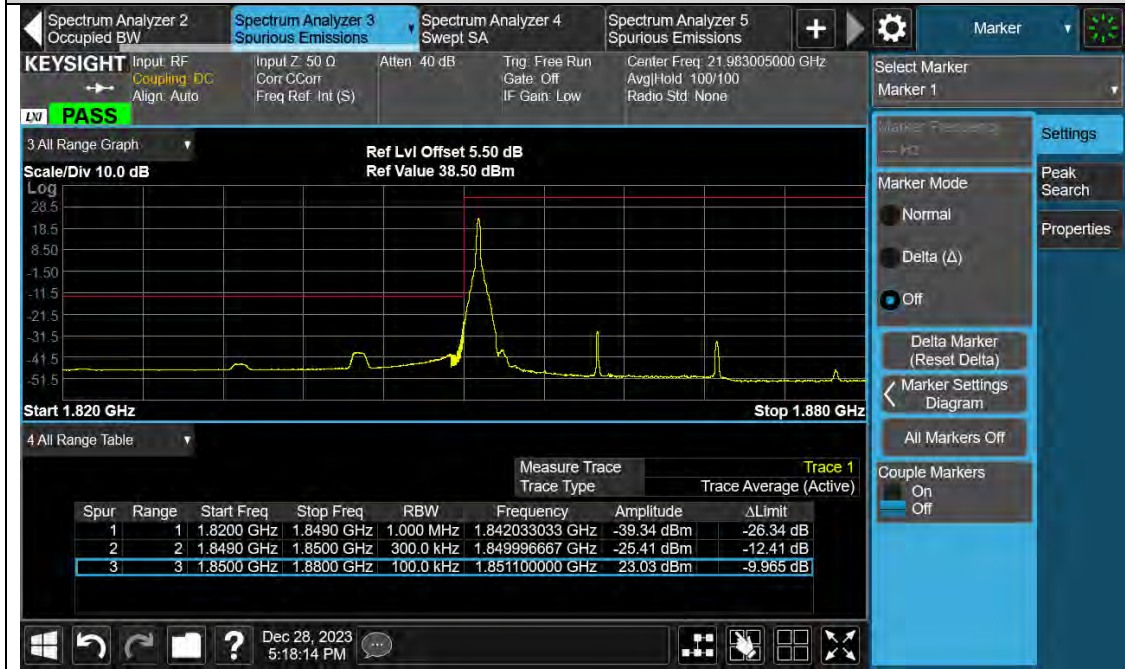

Band2-20MHz-16QAM-18700-100RB#0