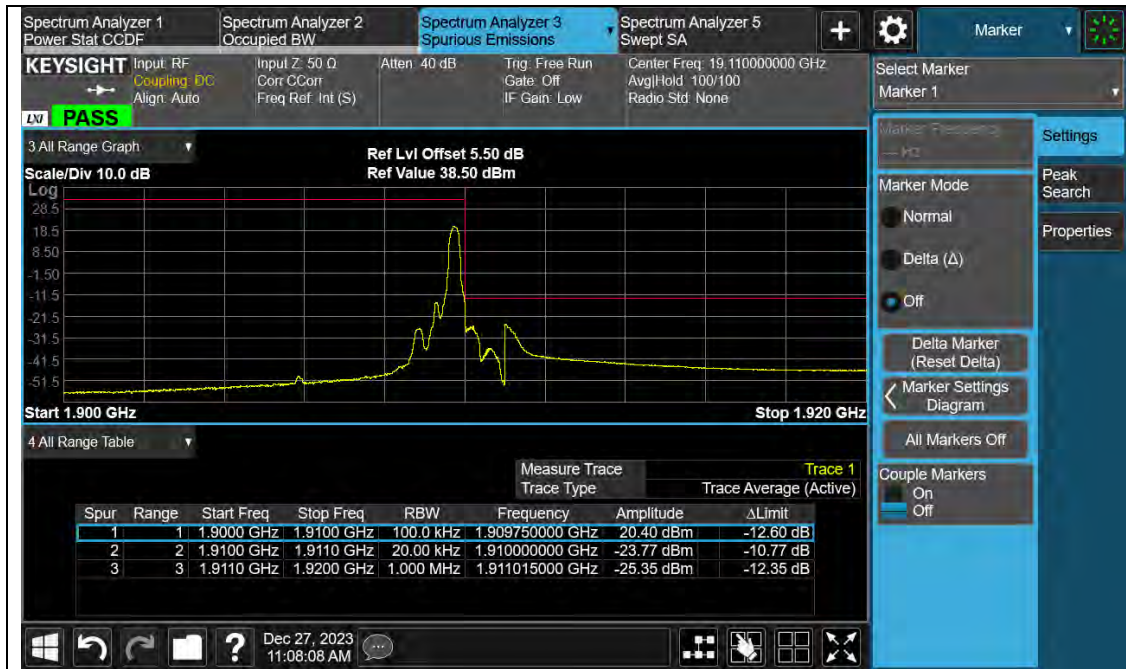

### Test Graphs

Band2-1.4MHz-QPSK-19193-1RB#5

BUREAU VERITAS

Test Report No.: PSU-QSU2312200110RF02

Band2-1.4MHz-QPSK-19193-6RB#0

Band2-1.4MHz-16QAM-18607-1RB#0

BUREAU  
VERITAS

Test Report No.: PSU-QSU2312200110RF02