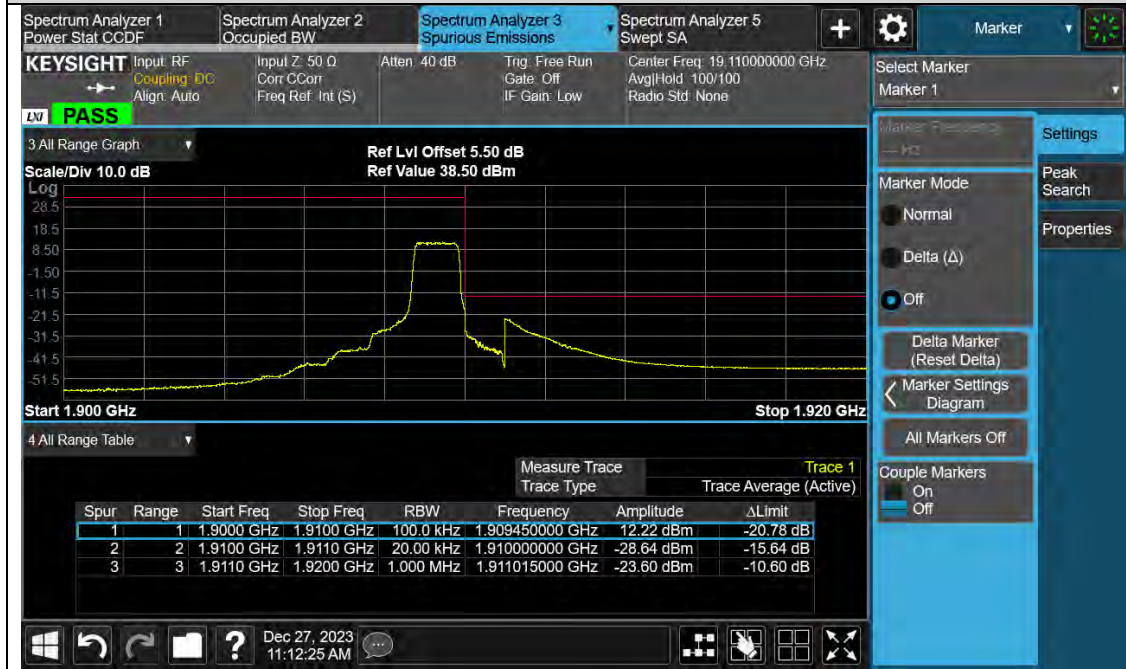

### Test Graphs

Band2-1.4MHz-QPSK-19193-1RB#5

BUREAU VERITAS

Test Report No.: PSU-QSU2312200110RF02

Band2-1.4MHz-QPSK-19193-6RB#0

Band2-1.4MHz-16QAM-18607-1RB#0

BUREAU  
VERITAS

Test Report No.: PSU-QSU2312200110RF02