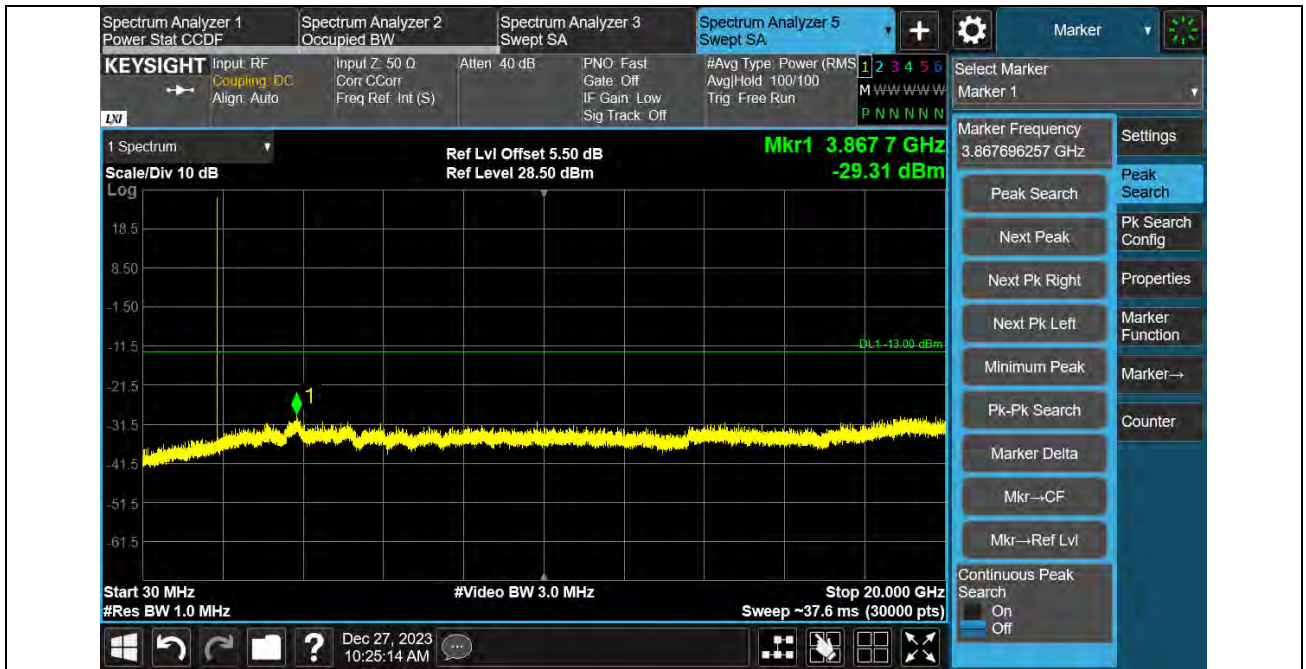

### Test Graphs

BUREAU VERITAS

Test Report No.: PSU-QSU2312200110RF02

Band2-1.4MHz-16QAM-18607-1RB#0-30~20000MHz

Band2-1.4MHz-16QAM-18900-1RB#0-30~20000MHz

BUREAU VERITAS

Test Report No.: PSU-QSU2312200110RF02