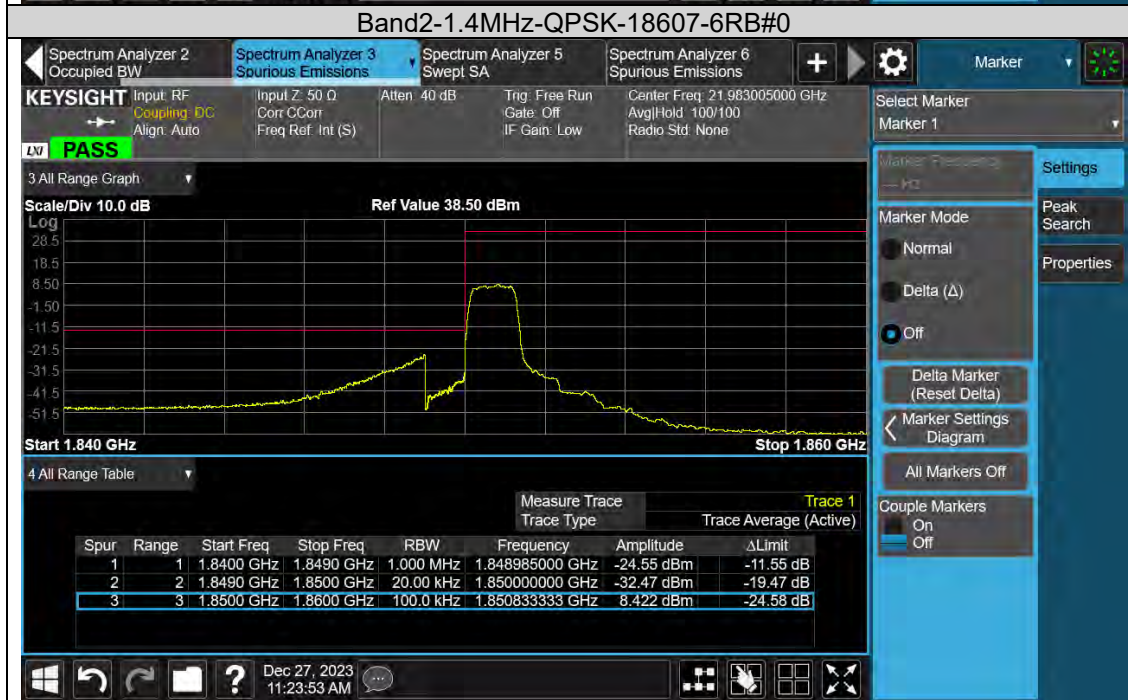

BUREAU VERITAS

Test Report No.: PSU-QSU2312200110RF02

Test Graphs