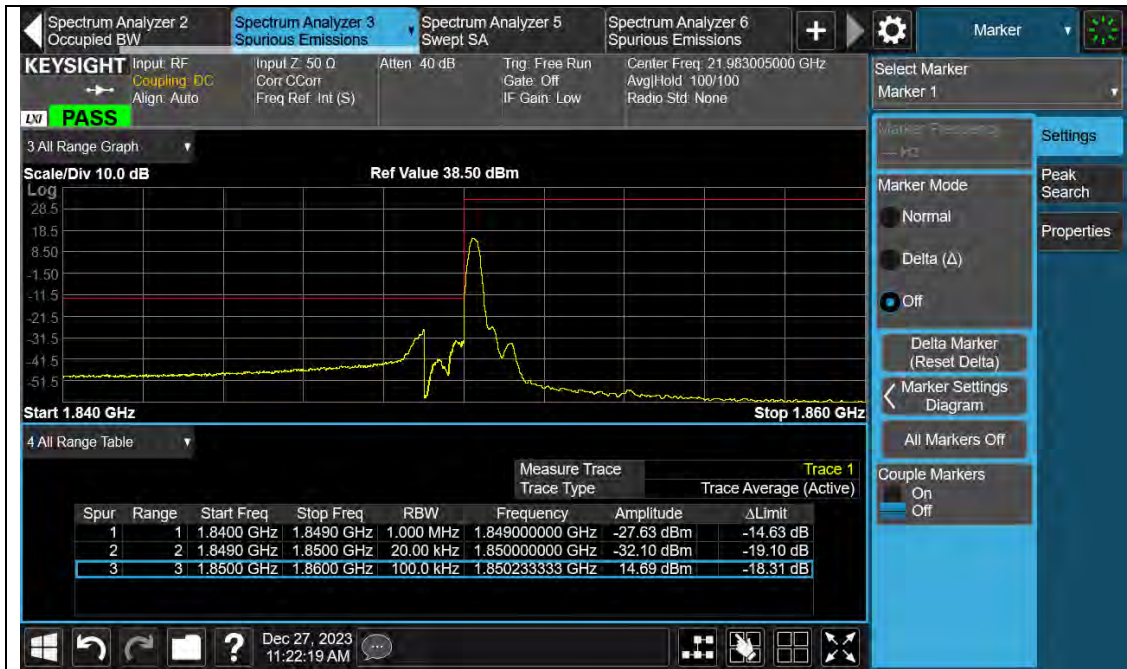

### Test Graphs

Band2-1.4MHz-QPSK-19193-1RB#5

BUREAU VERITAS

Test Report No.: PSU-QSU2312200110RF02

Band2-1.4MHz-QPSK-19193-6RB#0

Band2-1.4MHz-16QAM-18607-1RB#0

BUREAU  
VERITAS

Test Report No.: PSU-QSU2312200110RF02