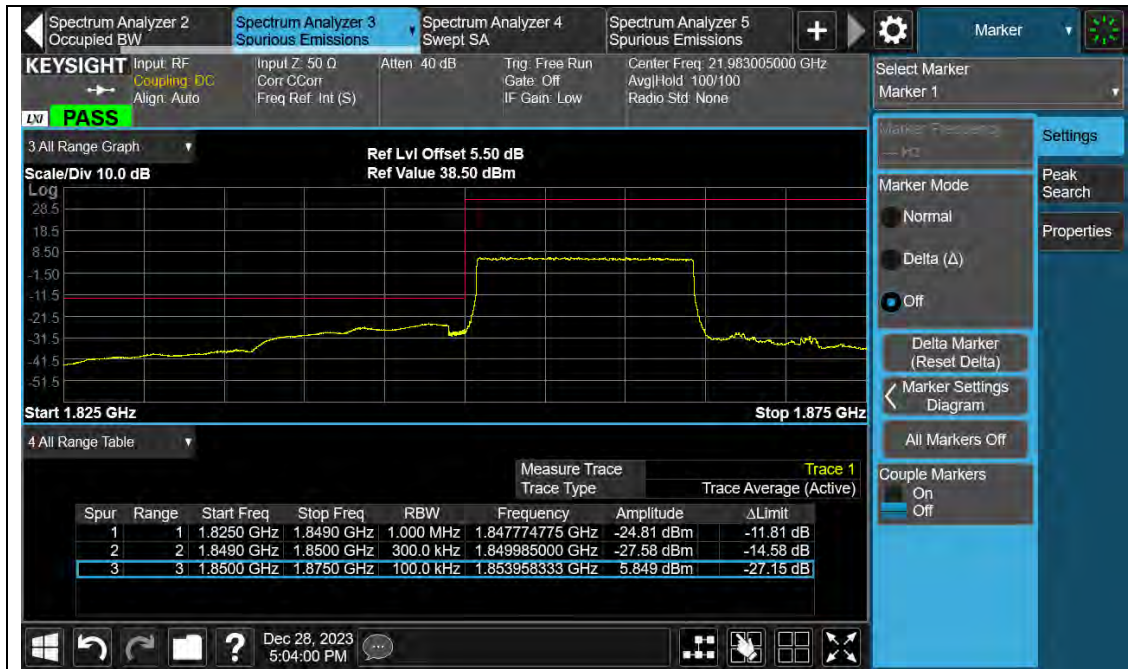

Test Report No.: PSU-QSU2312200110RF02

Band2-15MHz-QPSK-18675-1RB#0

Band2-15MHz-QPSK-18675-75RB#0

BUREAU  
VERITAS

Test Report No.: PSU-QSU2312200110RF02

Band2-15MHz-QPSK-19125-1RB#74

Band2-15MHz-QPSK-19125-75RB#0