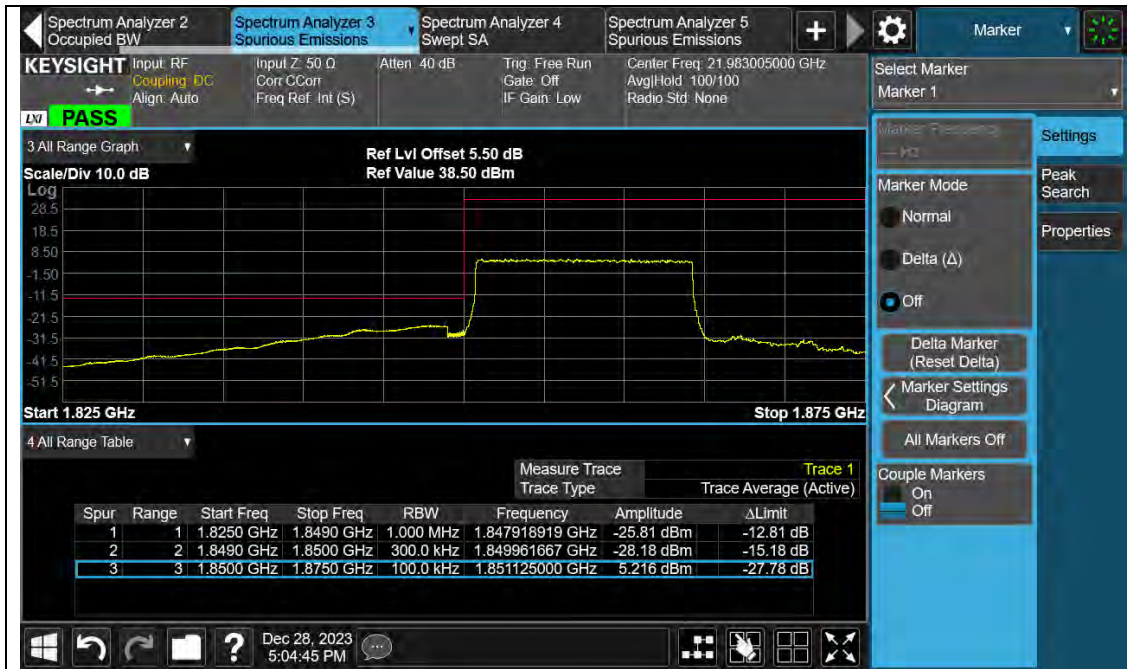

BUREAU VERITAS

Test Report No.: PSU-QSU2312200110RF02

Band2-15MHz-16QAM-18675-1RB#0

Band2-15MHz-16QAM-18675-75RB#0

BUREAU  
VERITAS

Test Report No.: PSU-QSU2312200110RF02

Band2-15MHz-16QAM-19125-1RB#74

Band2-15MHz-16QAM-19125-75RB#0