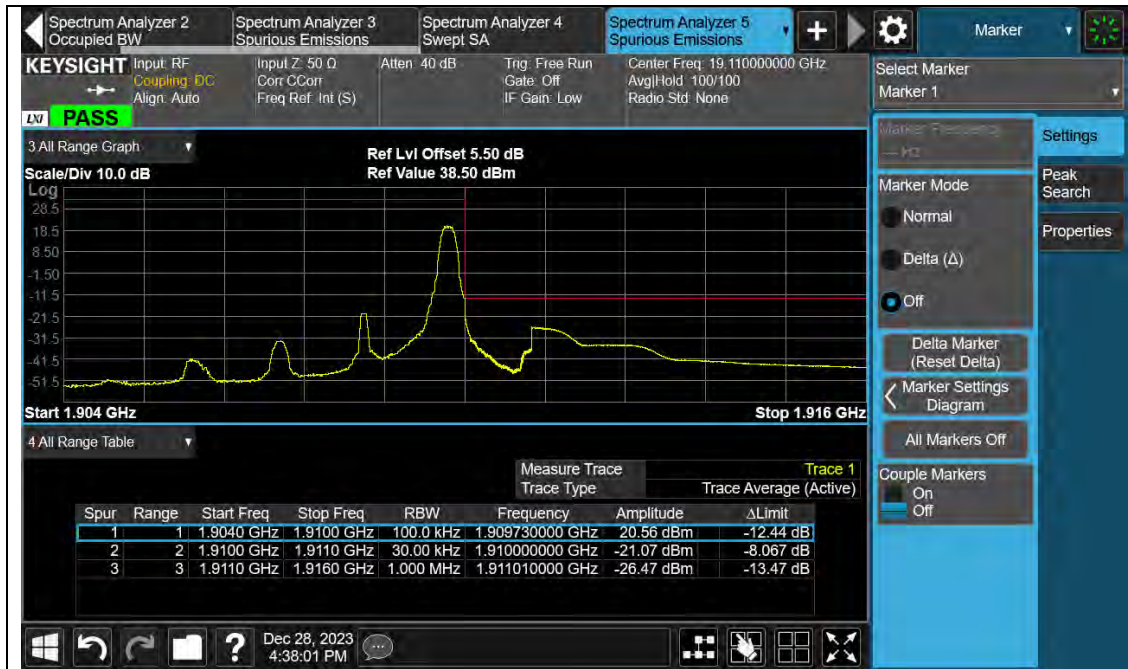

BUREAU VERITAS

Test Report No.: PSU-QSU2312200110RF02