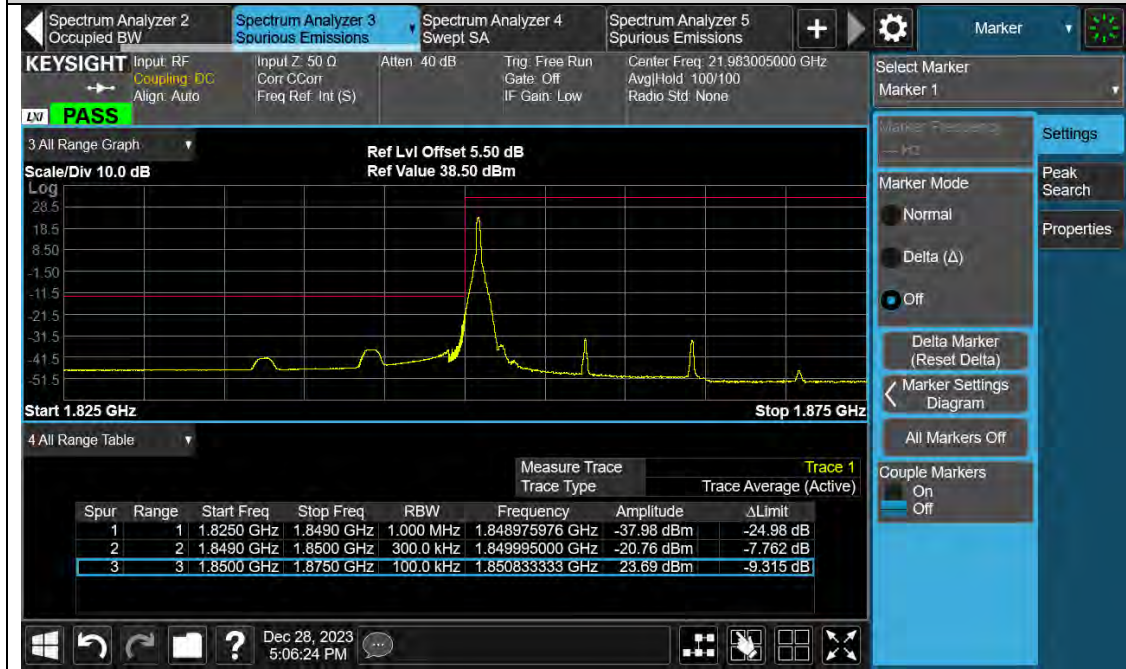

Band2-15MHz-QPSK-18675-1RB#0

Band2-15MHz-QPSK-18675-75RB#0