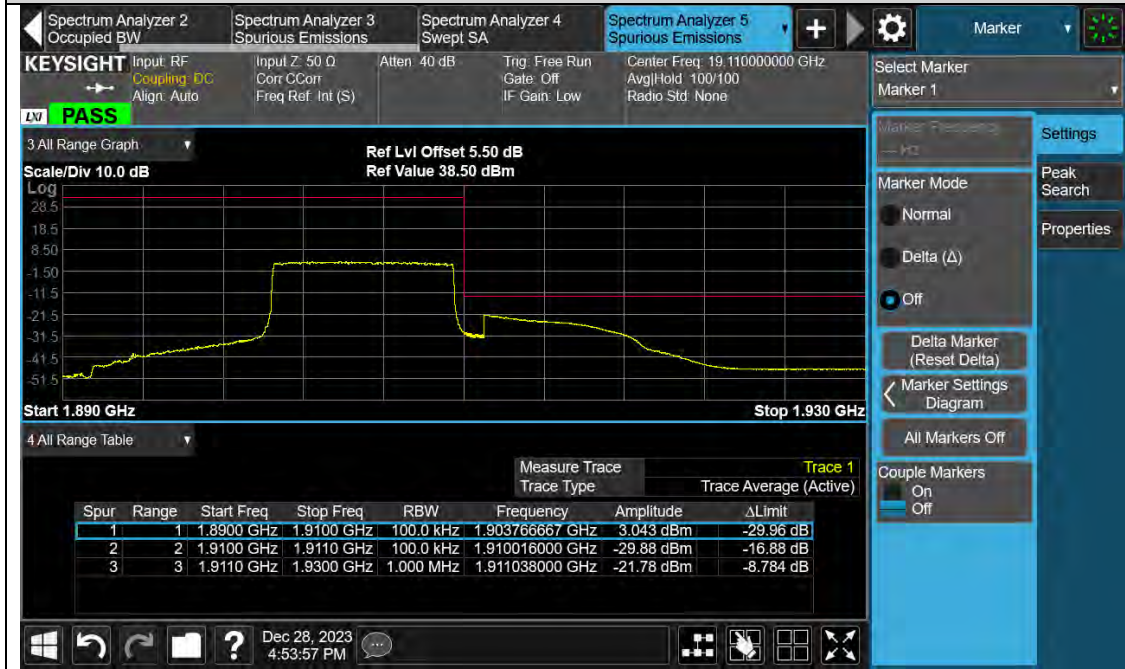

**BUREAU  
VERITAS**

Test Report No.: PSU-QSU2312200110RF02

Band2-10MHz-QPSK-18650-50RB#0

Band2-10MHz-QPSK-19150-1RB#49

BUREAU  
VERITAS

Test Report No.: PSU-QSU2312200110RF02

Band2-10MHz-QPSK-19150-50RB#0

Band2-10MHz-16QAM-18650-1RB#0