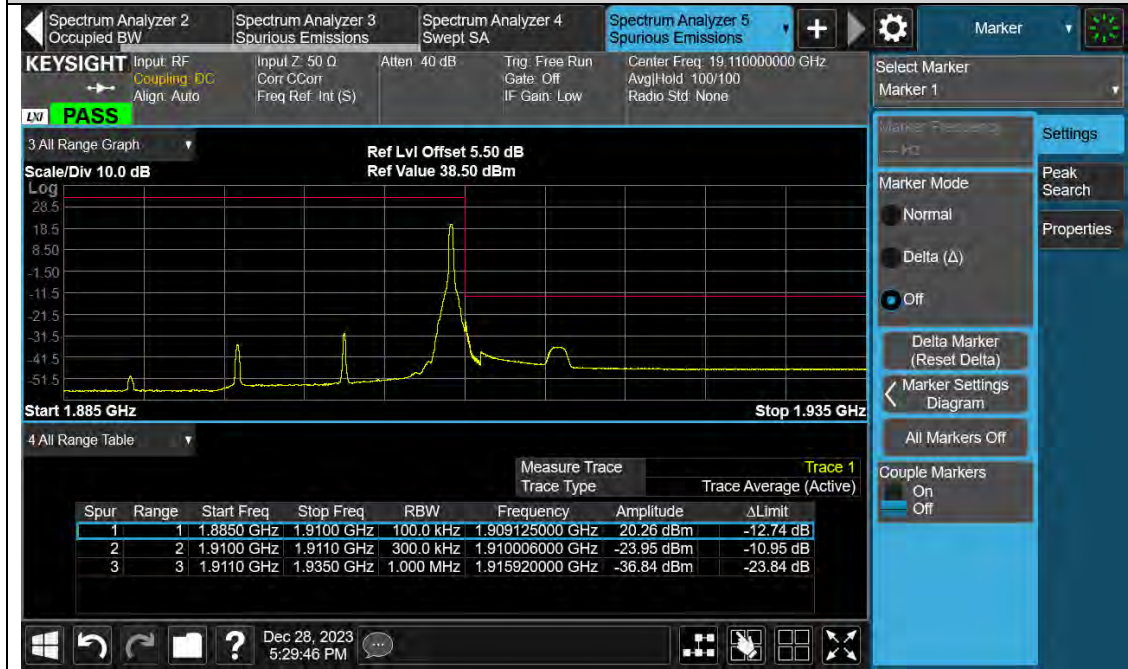

Test Report No.: PSU-QSU2312200110RF02

Band2-15MHz-QPSK-18675-1RB#0

Band2-15MHz-QPSK-18675-75RB#0

BUREAU  
VERITAS

Test Report No.: PSU-QSU2312200110RF02

Band2-15MHz-QPSK-19125-1RB#74

Band2-15MHz-QPSK-19125-75RB#0