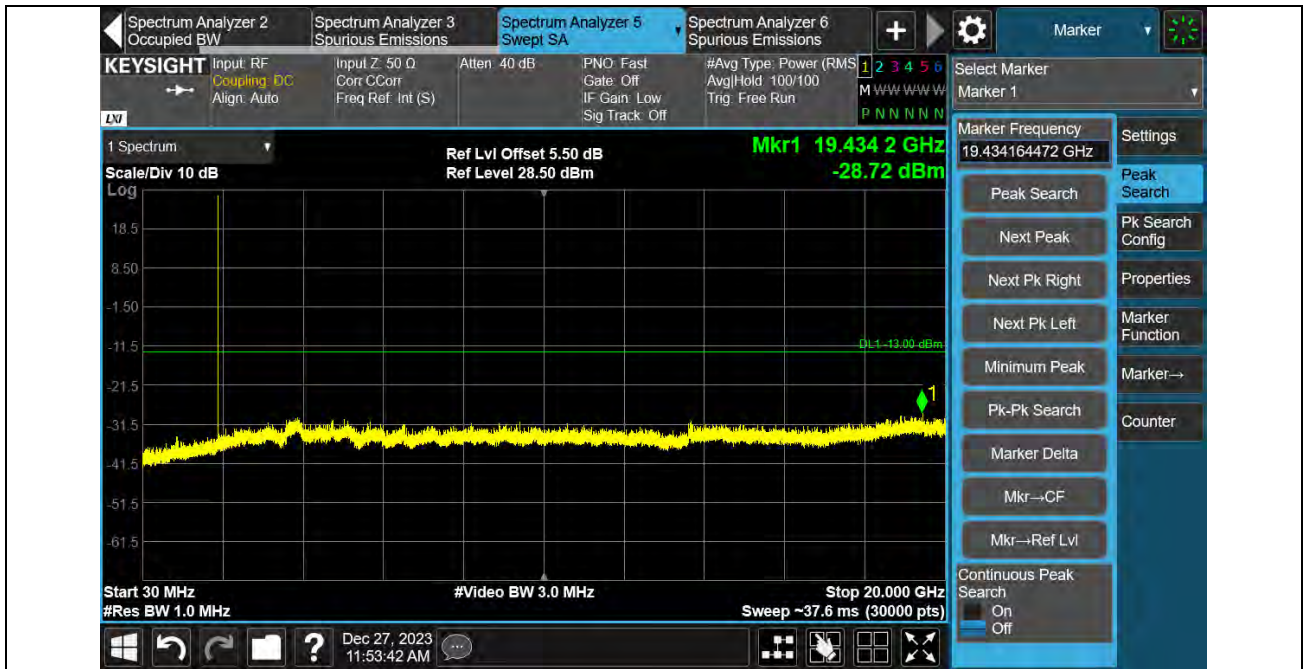

BUREAU VERITAS

Test Report No.: PSU-QSU2312200110RF02

Band2-3MHz-16QAM-18615-1RB#0-30~20000MHz