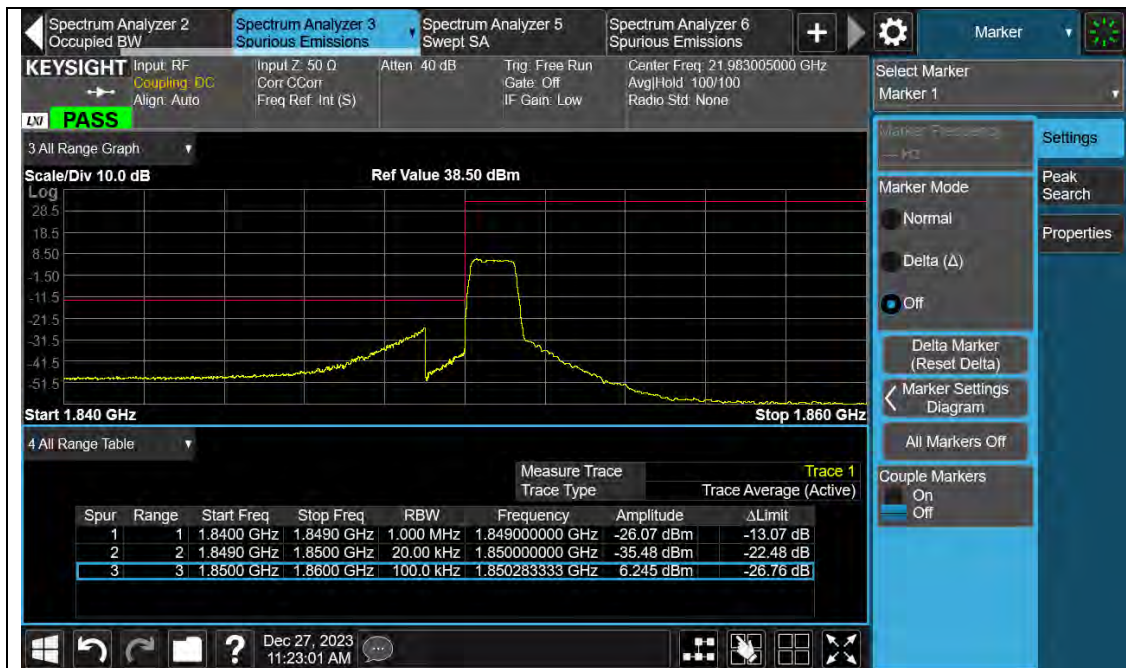

Band2-1.4MHz-64QAM-18607-1RB#0

Band2-1.4MHz-64QAM-18607-6RB#0

BUREAU  
VERITAS

Test Report No.: PSU-QSU2312200110RF02

Band2-1.4MHz-64QAM-19193-1RB#5

Band2-1.4MHz-64QAM-19193-6RB#0

BUREAU VERITAS

Test Report No.: PSU-QSU2312200110RF02