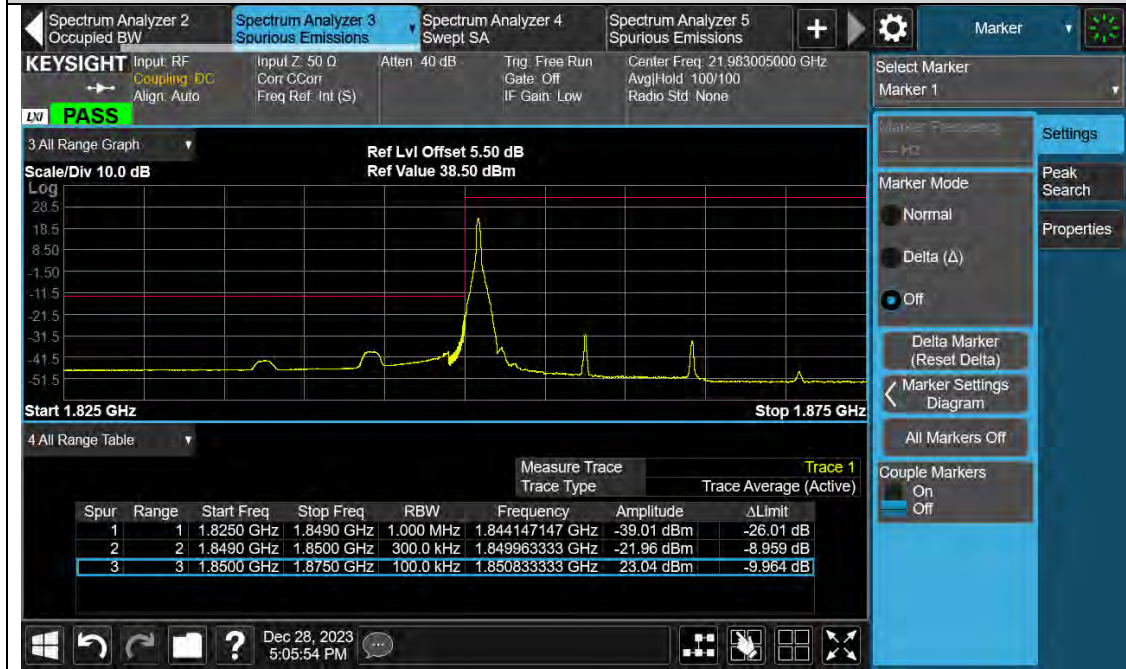

Band2-15MHz-16QAM-18675-1RB#0

Band2-15MHz-16QAM-18675-75RB#0