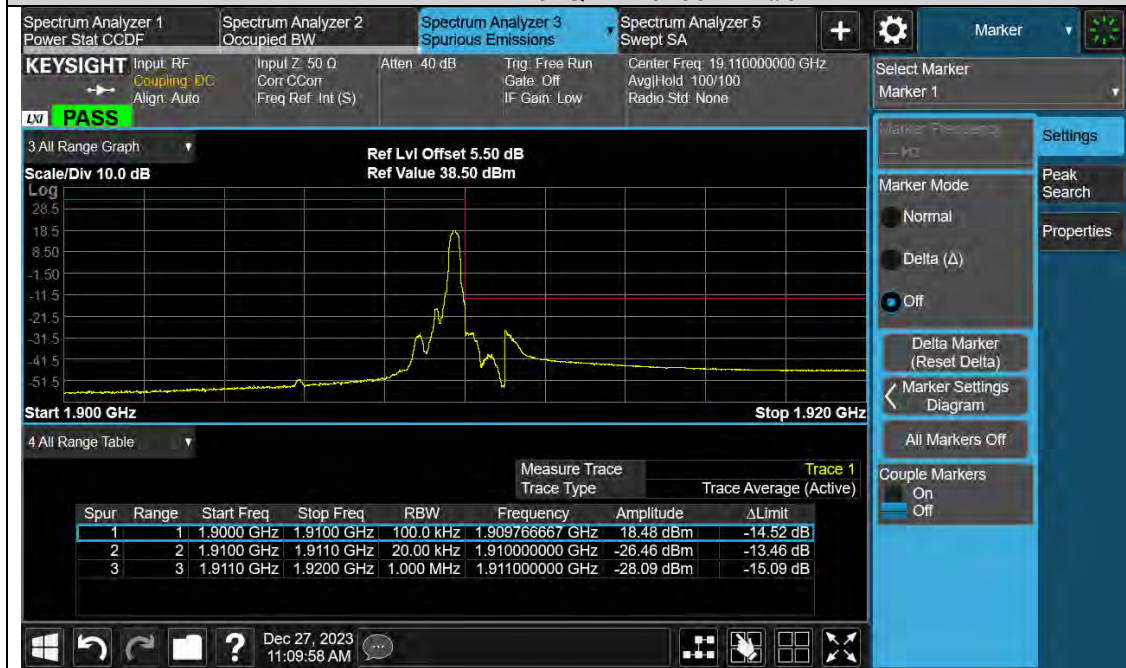

Band2-1.4MHz-64QAM-18607-1RB#0

Band2-1.4MHz-64QAM-18607-6RB#0

BUREAU  
VERITAS

Test Report No.: PSU-QSU2312200110RF02

Band2-1.4MHz-64QAM-19193-1RB#5

Band2-1.4MHz-64QAM-19193-6RB#0

BUREAU VERITAS

Test Report No.: PSU-QSU2312200110RF02