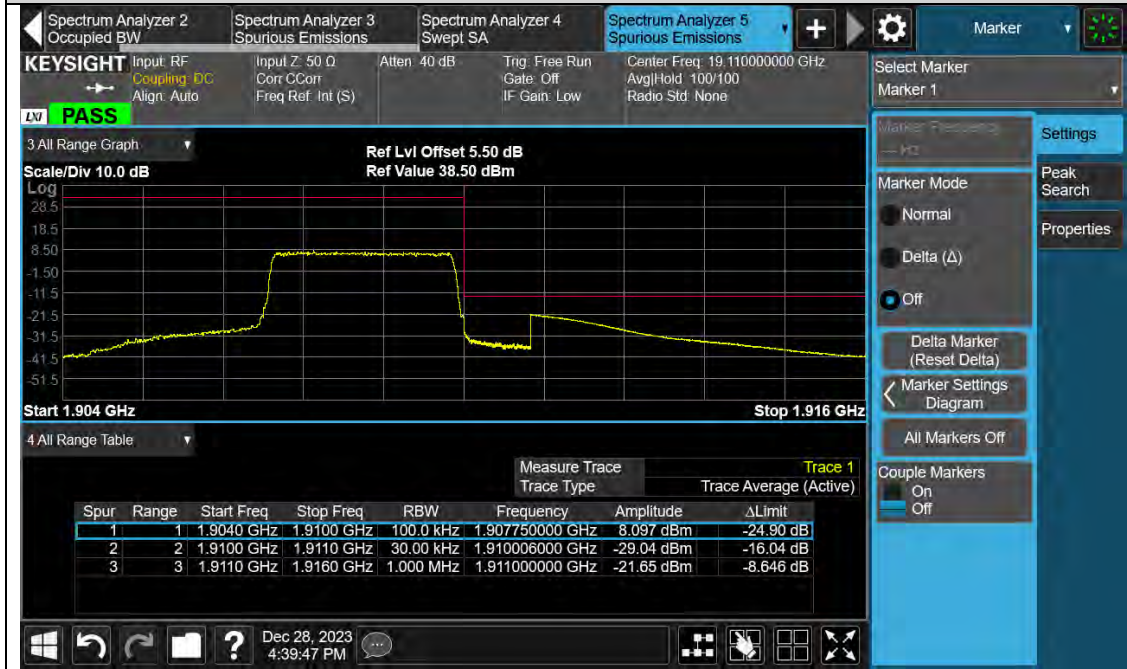

Band2-3MHz-16QAM-19185-15RB#0

Band2-5MHz-QPSK-18625-1RB#0