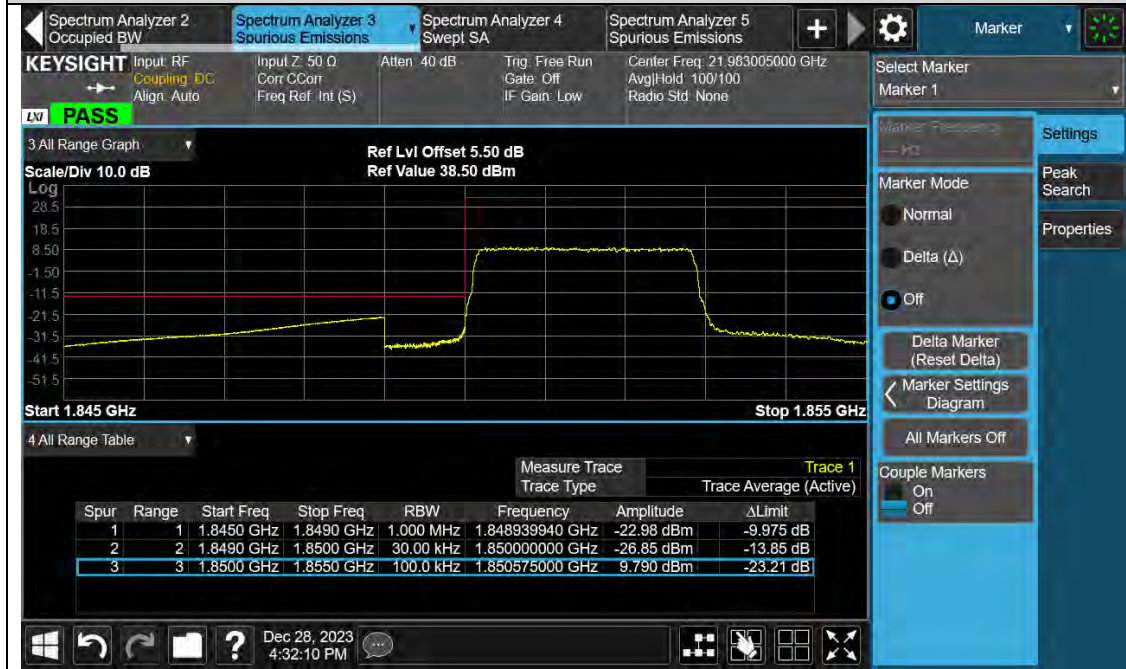

BUREAU VERITAS

Test Report No.: PSU-QSU2312200110RF02

BUREAU VERITAS

Test Report No.: PSU-QSU2312200110RF02

Band2-3MHz-16QAM-18615-15RB#0

Band2-3MHz-16QAM-19185-1RB#14

BUREAU VERITAS

Test Report No.: PSU-QSU2312200110RF02