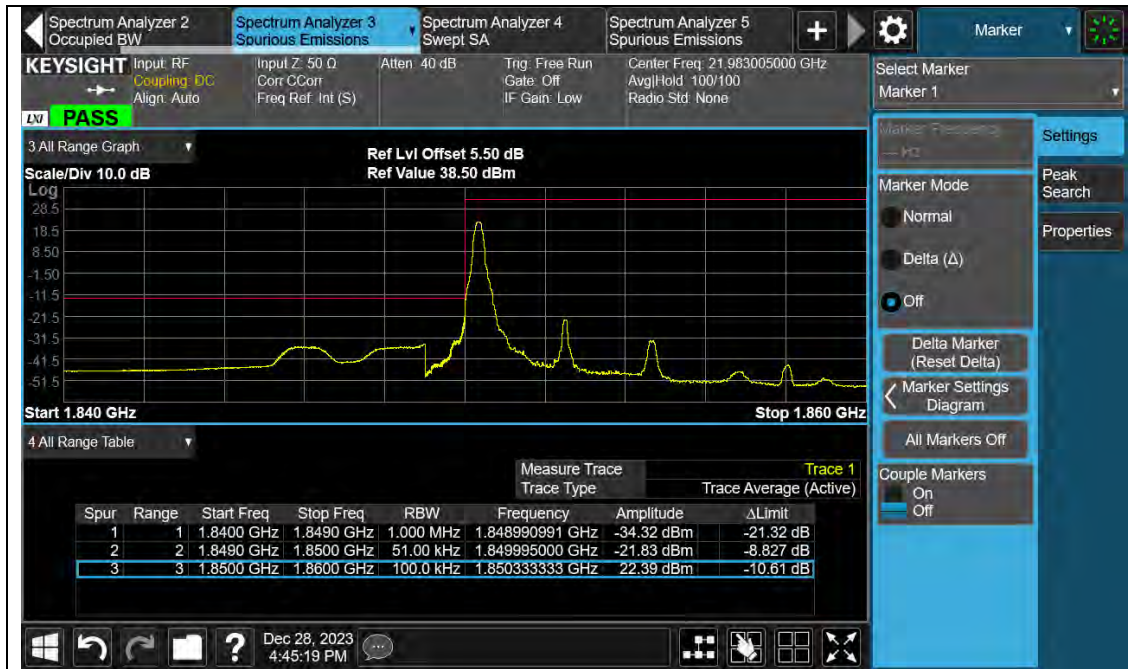

**BUREAU
VERITAS**

Test Report No.: PSU-QSU2312200110RF02

Band2-5MHz-16QAM-18625-25RB#0