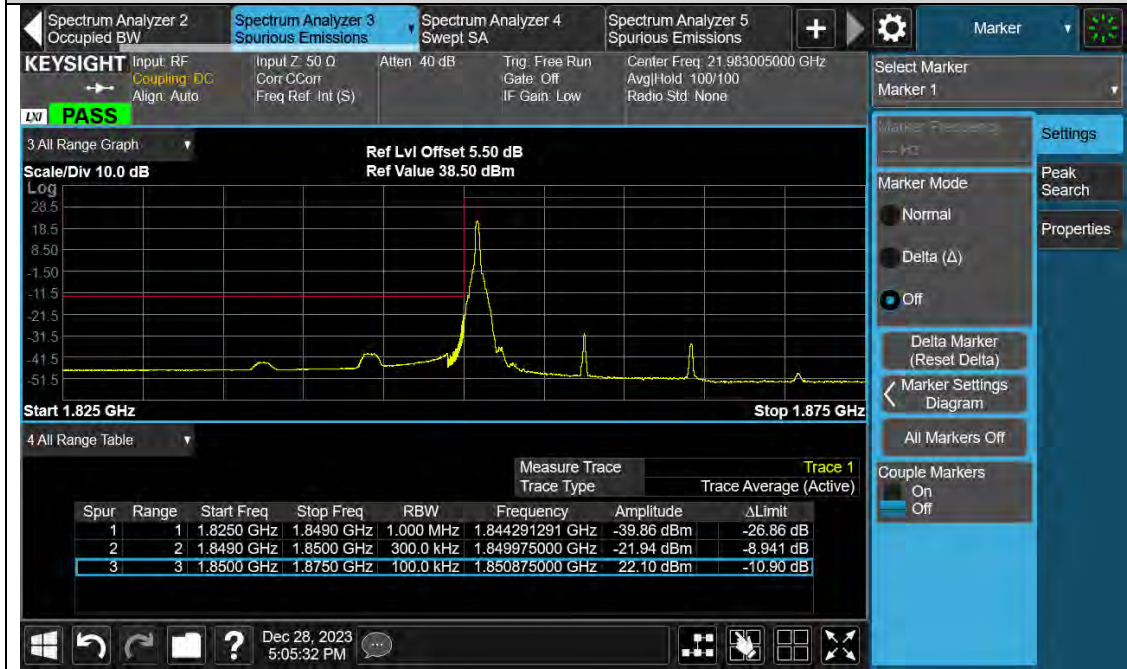

Band2-10MHz-64QAM-18650-50RB#0

BUREAU VERITAS

Test Report No.: PSU-QSU2312200110RF02

Band2-10MHz-64QAM-19150-1RB#49

Band2-10MHz-64QAM-19150-50RB#0

BUREAU VERITAS

Test Report No.: PSU-QSU2312200110RF02

Band2-15MHz-64QAM-18675-1RB#0