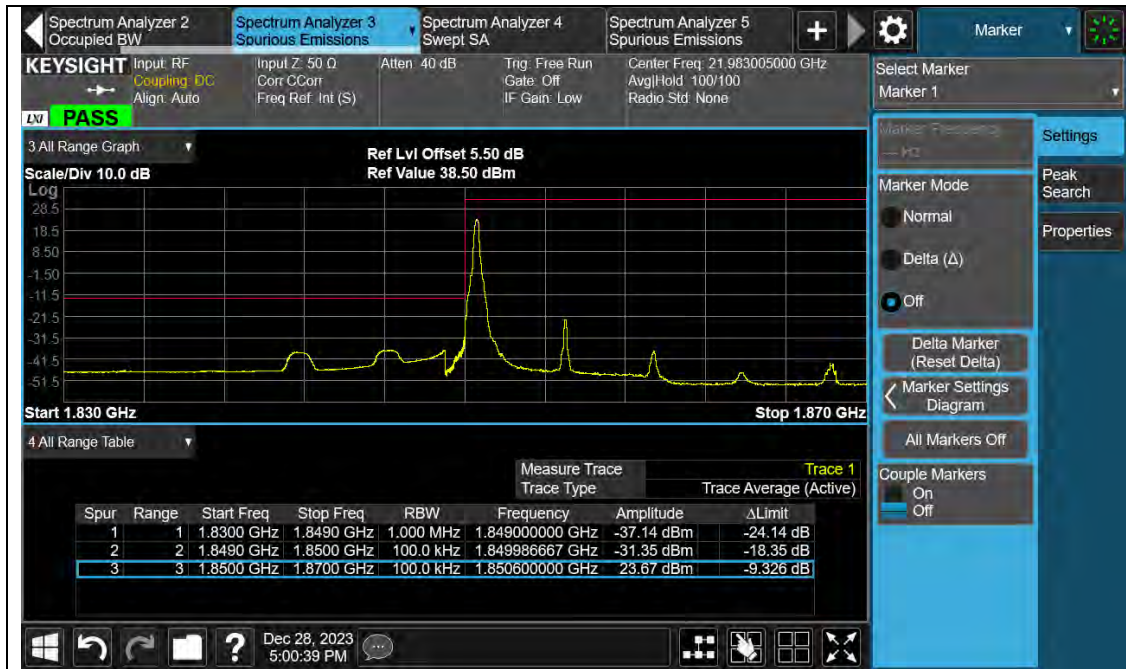

**BUREAU
VERITAS**

Test Report No.: PSU-QSU2312200110RF02

Band2-10MHz-QPSK-18650-50RB#0