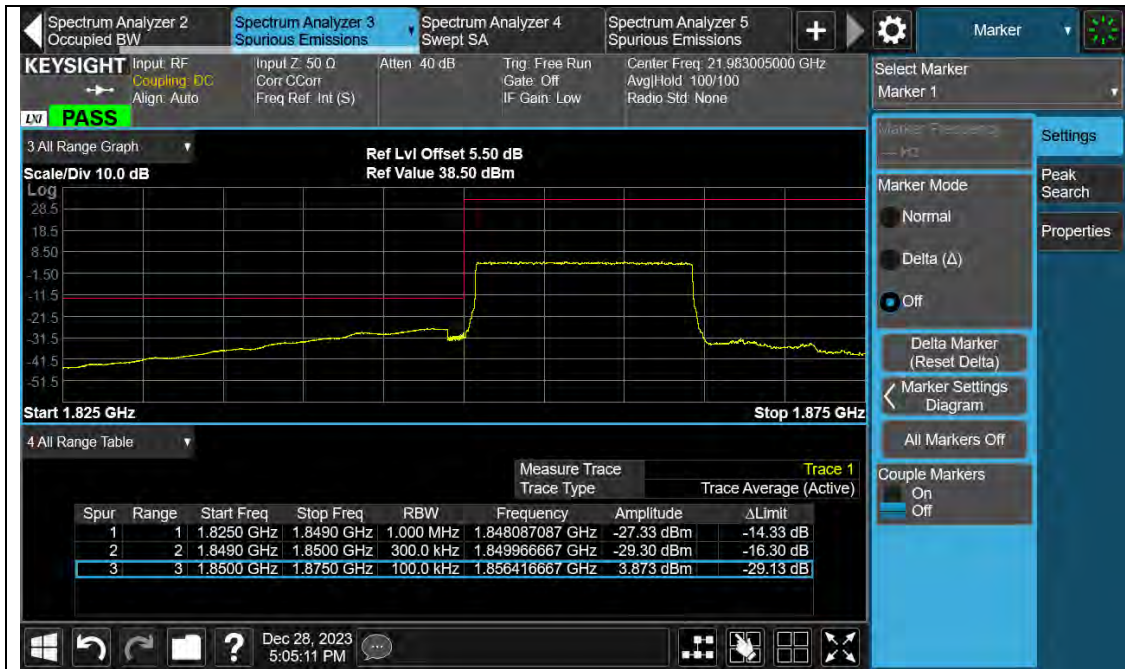

BUREAU
VERITAS

Test Report No.: PSU-QSU2312200110RF02