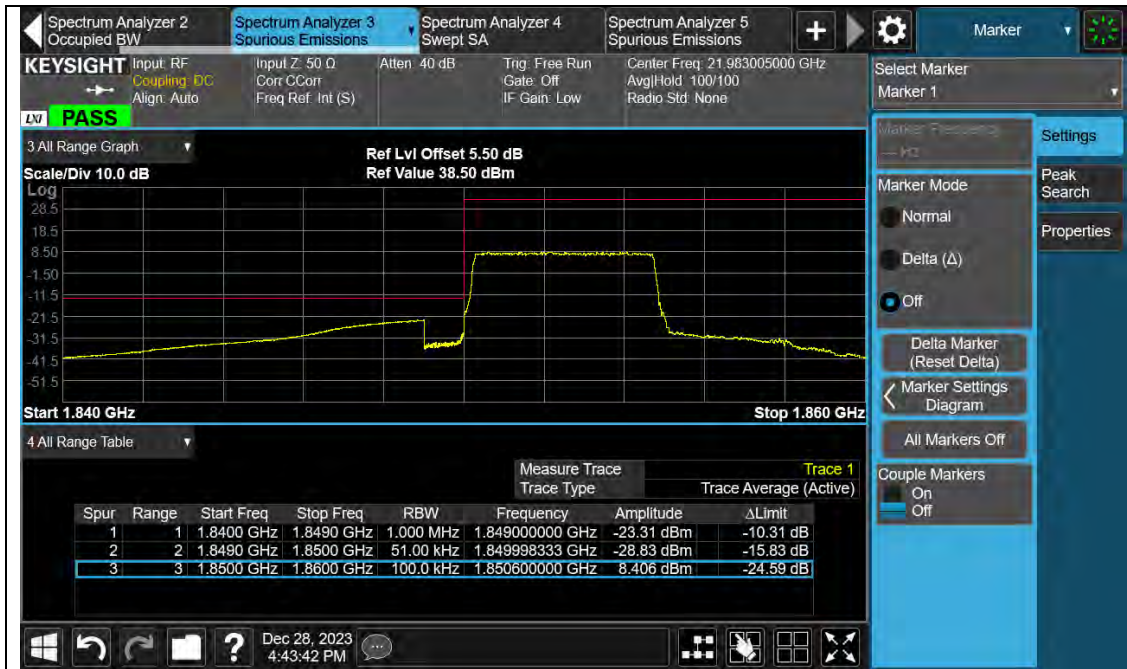

BUREAU VERITAS

Test Report No.: PSU-QSU2312200110RF02

Band2-5MHz-64QAM-19175-1RB#24