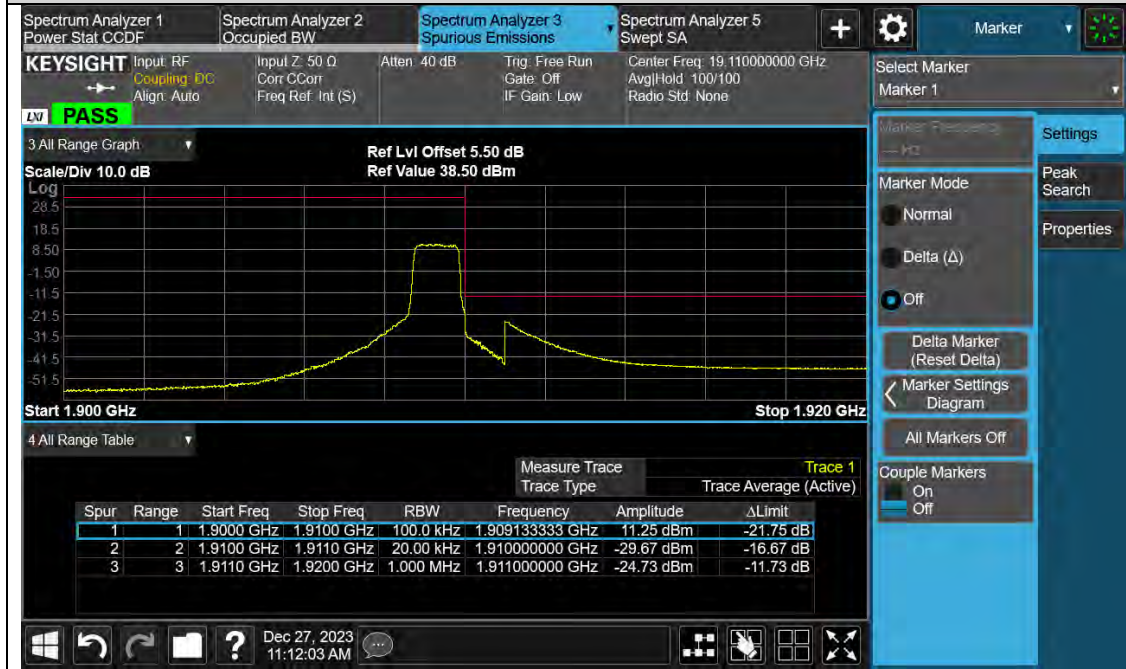

Band2-1.4MHz-16QAM-18607-6RB#0

Band2-1.4MHz-16QAM-19193-1RB#5

**BUREAU  
VERITAS**

Test Report No.: PSU-QSU2312200110RF02

**Band2-1.4MHz-16QAM-19193-6RB#0**

**Band2-3MHz-QPSK-18615-1RB#0**

BUREAU  
VERITAS

Test Report No.: PSU-QSU2312200110RF02