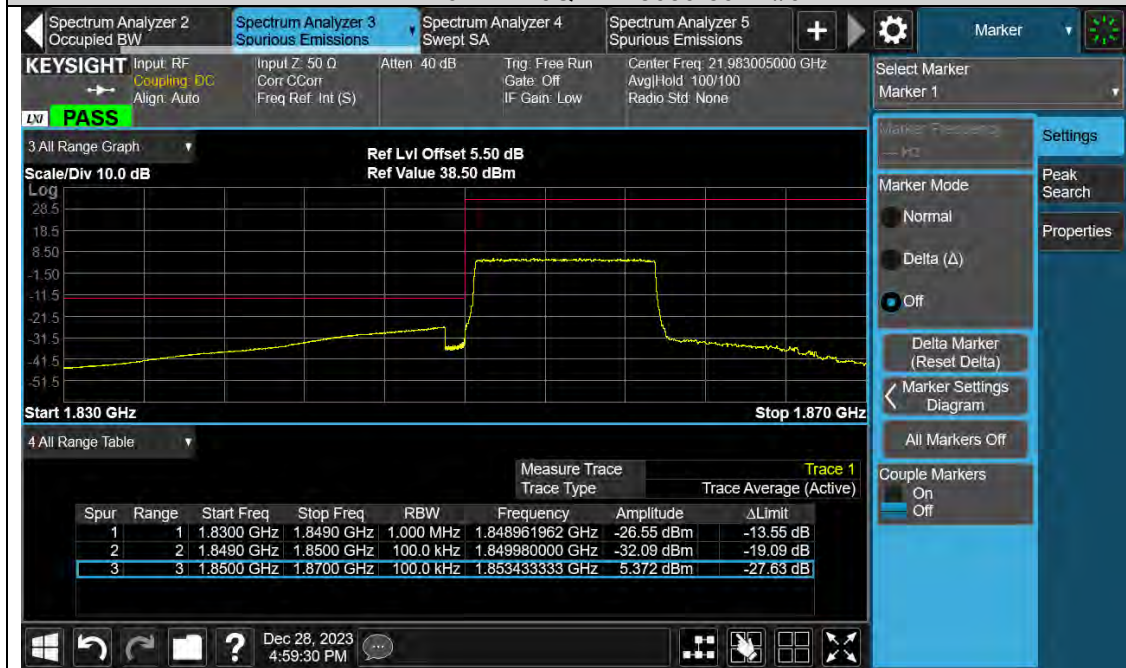

Band2-10MHz-16QAM-19150-1RB#49