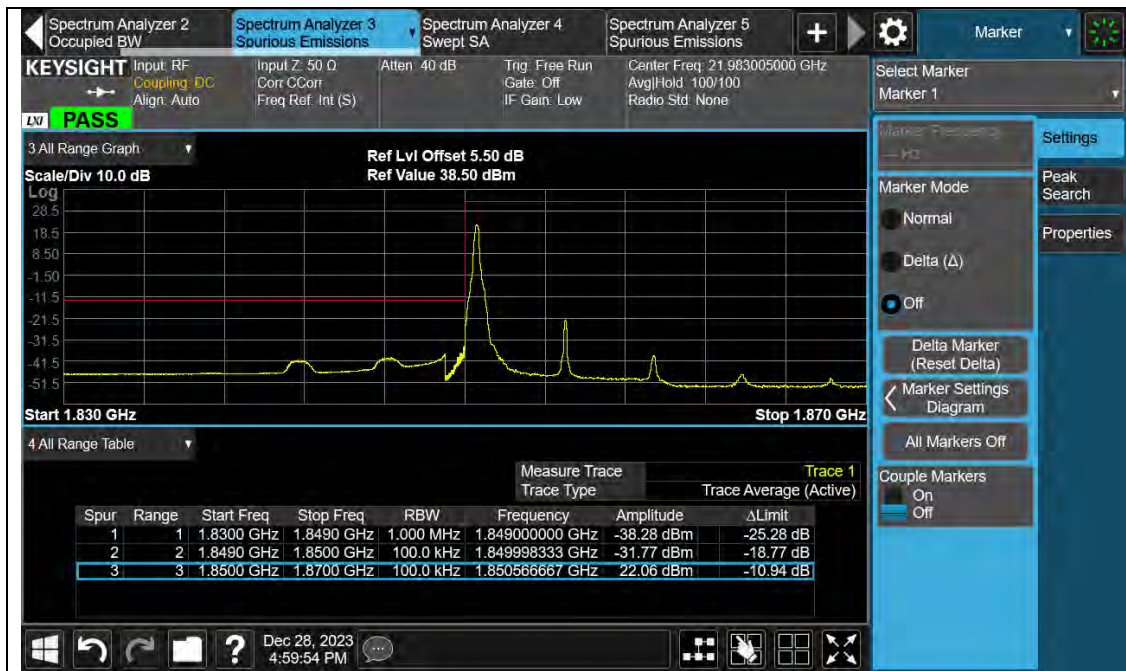

BUREAU VERITAS

Test Report No.: PSU-QSU2312200110RF02

Band2-10MHz-16QAM-18650-50RB#0