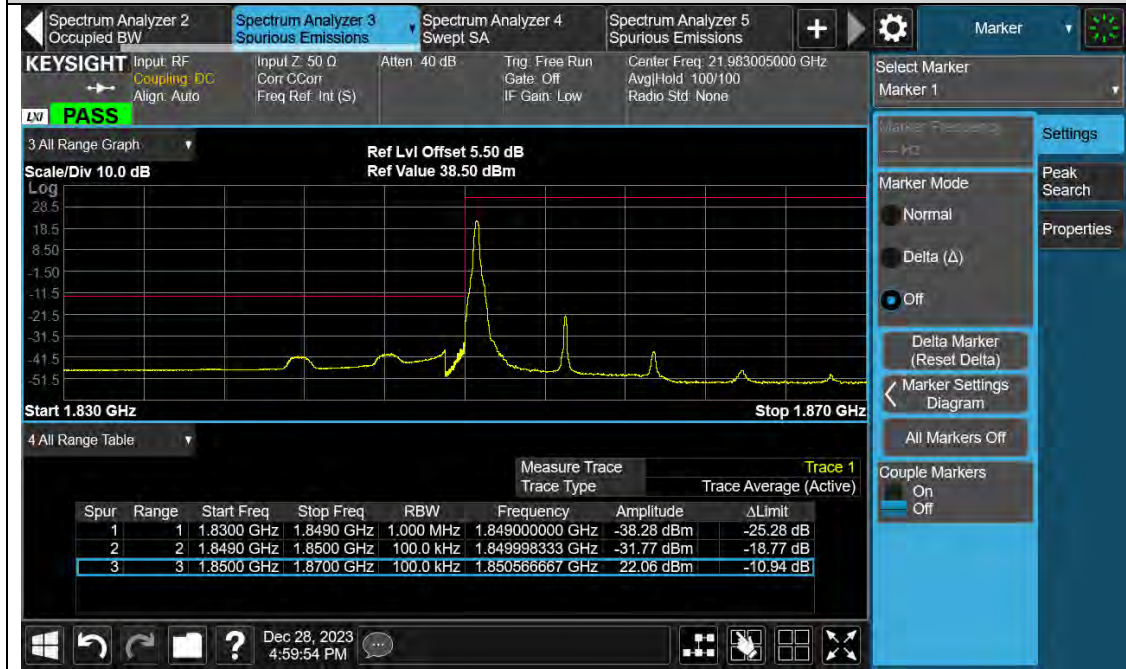

**Band2-5MHz-64QAM-18625-25RB#0**

BUREAU VERITAS

Test Report No.: PSU-QSU2312200110RF02

Band2-5MHz-64QAM-19175-1RB#24

Band2-5MHz-64QAM-19175-25RB#0

BUREAU  
VERITAS

Test Report No.: PSU-QSU2312200110RF02

Band2-10MHz-64QAM-18650-1RB#0