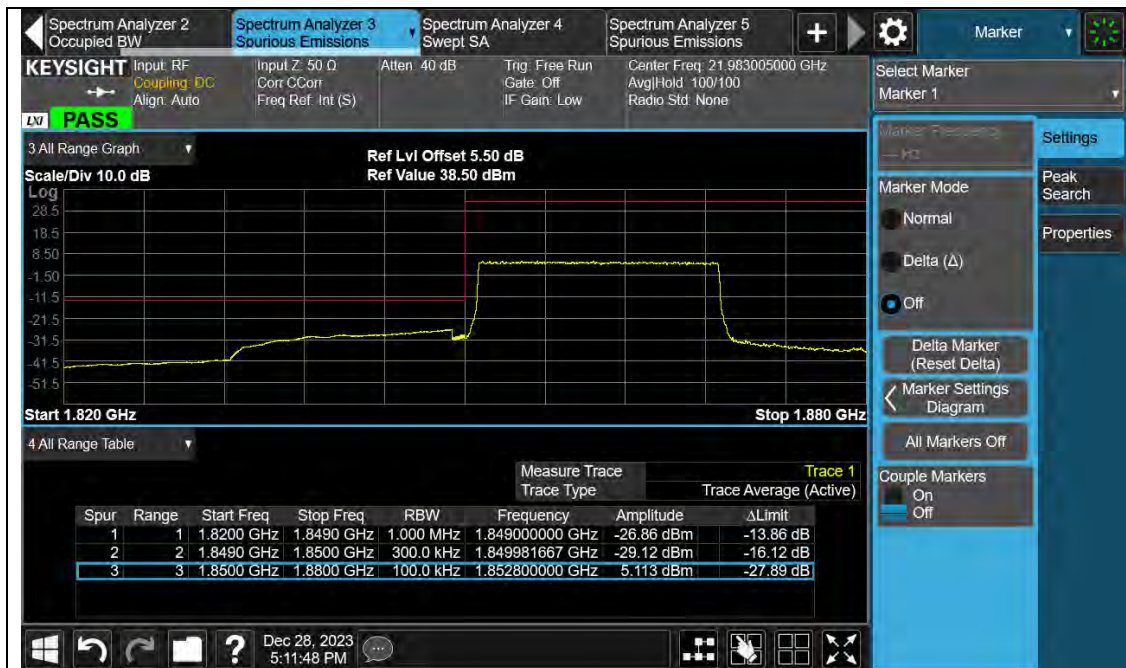

BUREAU VERITAS

Test Report No.: PSU-QSU2312200110RF02

Band2-20MHz-QPSK-18700-1RB#0

Band2-20MHz-QPSK-18700-100RB#0

BUREAU VERITAS

Test Report No.: PSU-QSU2312200110RF02

BUREAU VERITAS

Test Report No.: PSU-QSU2312200110RF02