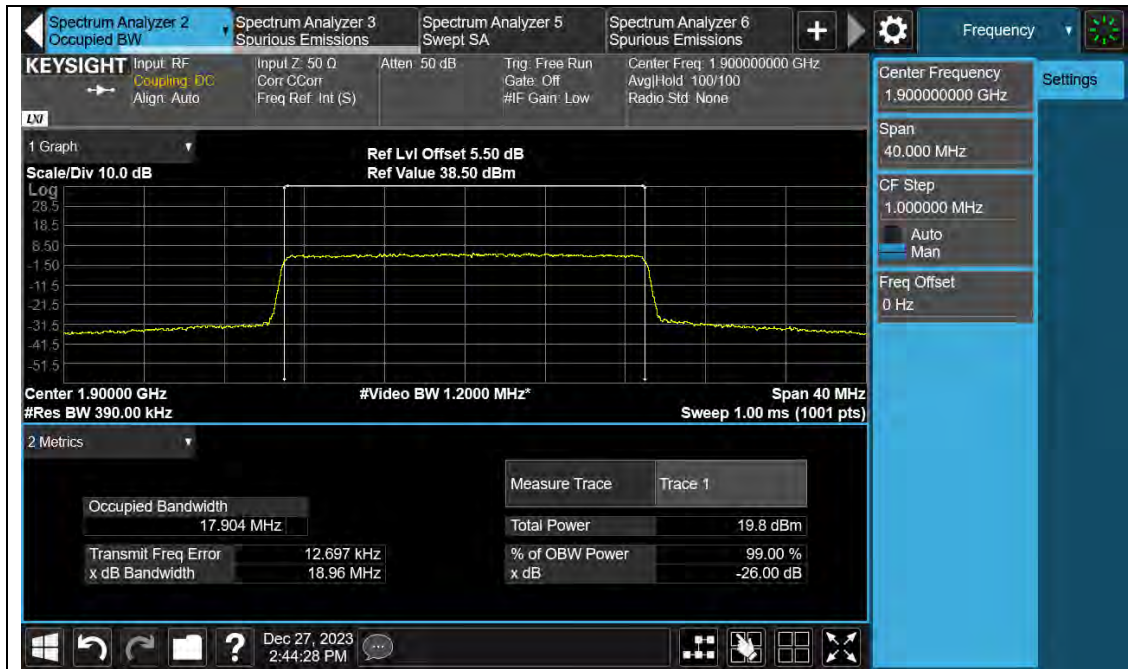

BUREAU  
VERITAS

Test Report No.: PSU-QSU2312200110RF02

### BAND EDGE