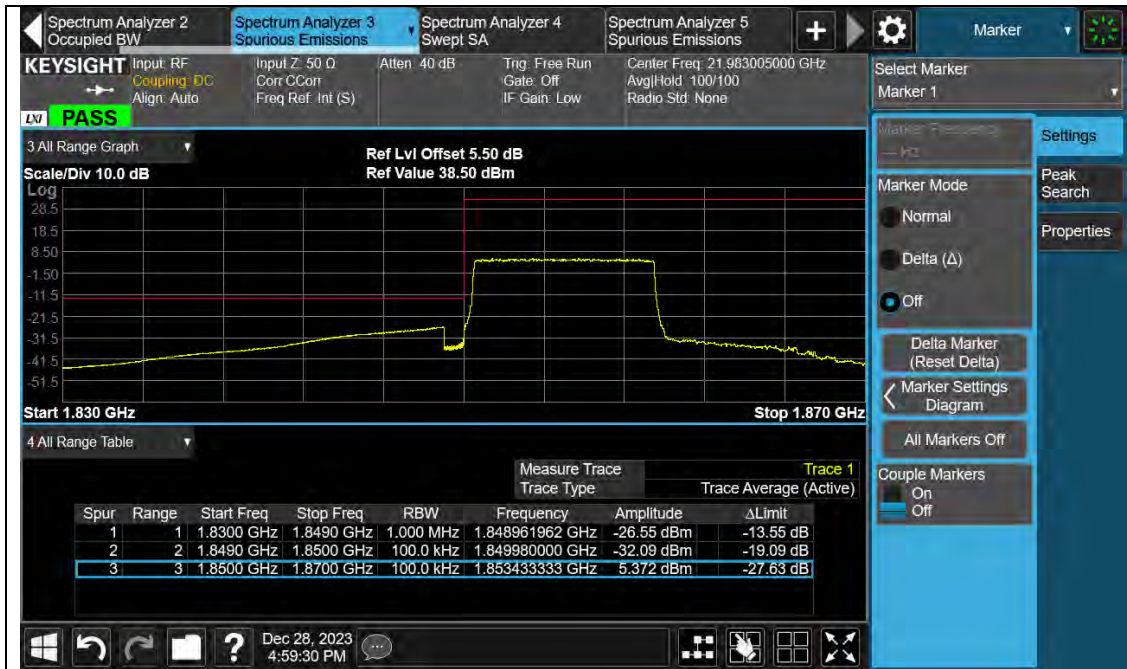

BUREAU VERITAS

Test Report No.: PSU-QSU2312200110RF02

Band2-10MHz-64QAM-19150-1RB#49