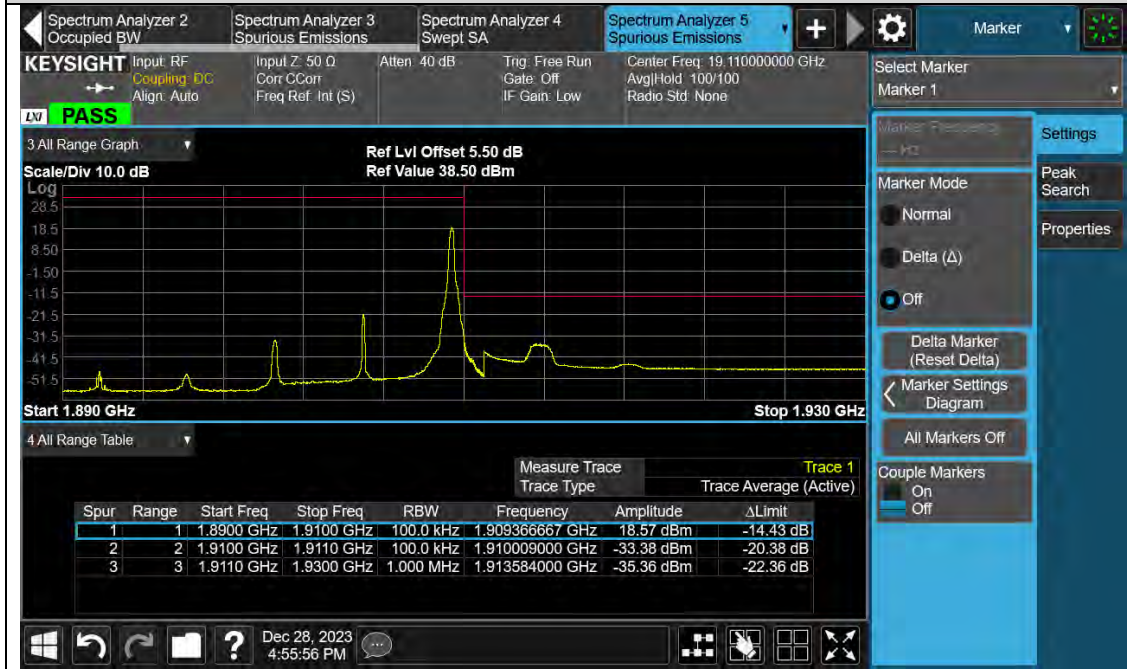

Band2-10MHz-64QAM-18650-50RB#0

BUREAU VERITAS

Test Report No.: PSU-QSU2312200110RF02

Band2-10MHz-64QAM-19150-1RB#49

Band2-10MHz-64QAM-19150-50RB#0

BUREAU VERITAS

Test Report No.: PSU-QSU2312200110RF02

Band2-15MHz-64QAM-18675-1RB#0