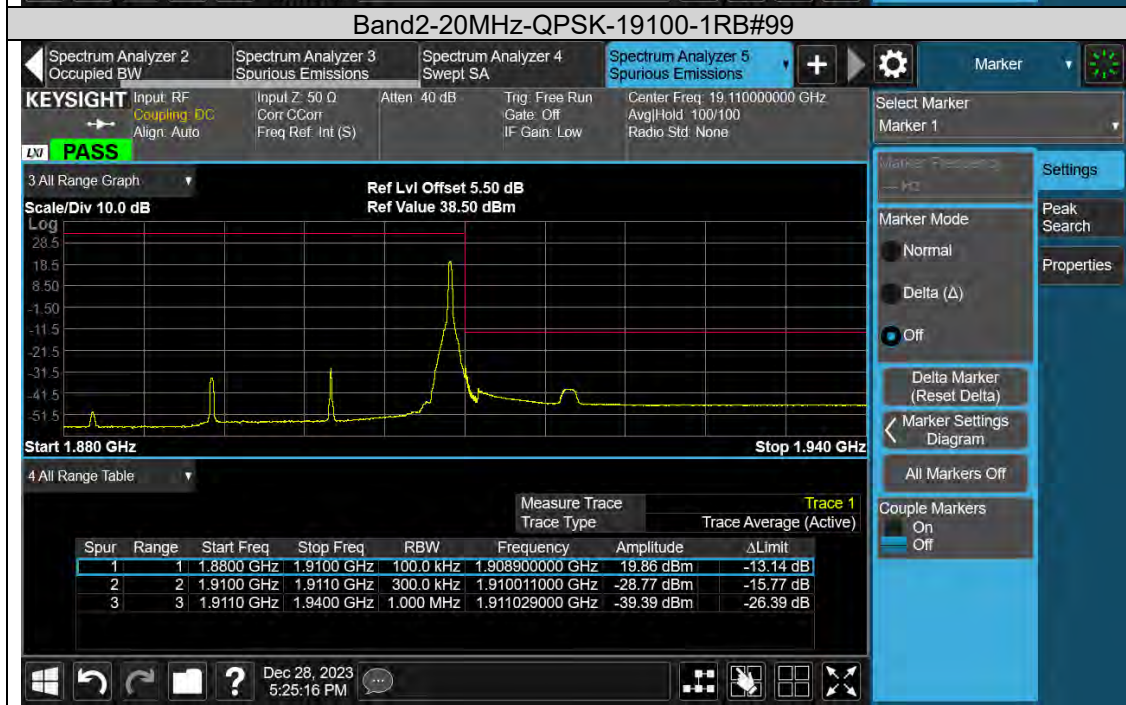

BUREAU VERITAS

Test Report No.: PSU-QSU2312200110RF02

Band2-20MHz-QPSK-18700-1RB#0

Band2-20MHz-QPSK-18700-100RB#0

BUREAU VERITAS

Test Report No.: PSU-QSU2312200110RF02

BUREAU VERITAS

Test Report No.: PSU-QSU2312200110RF02