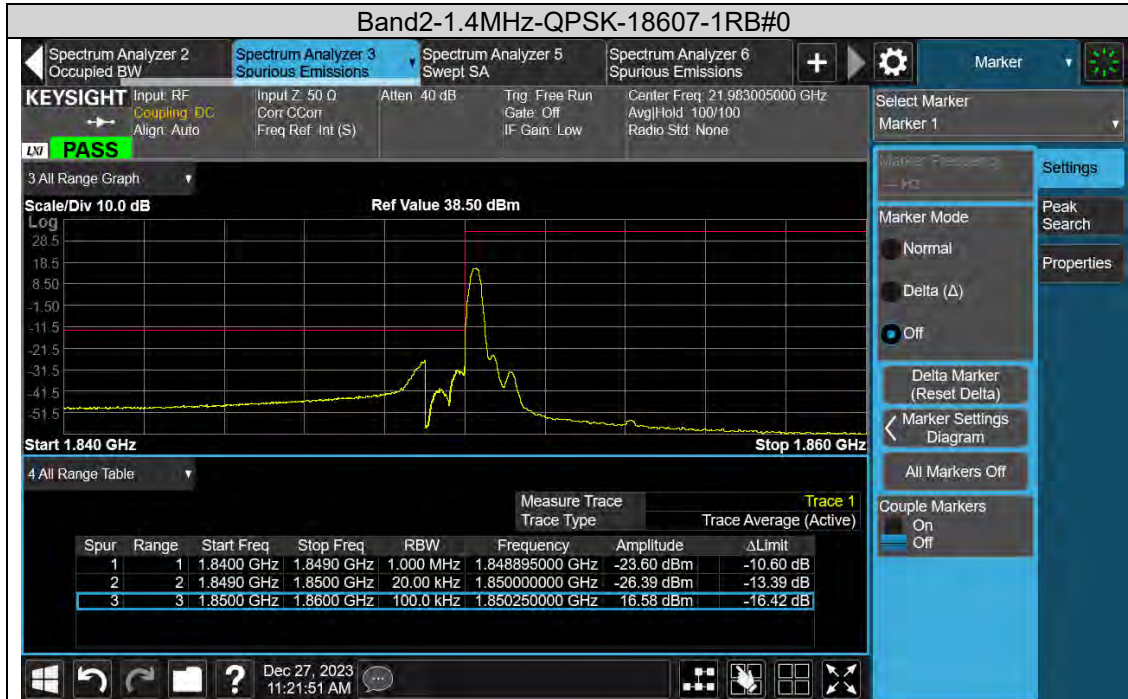

BUREAU VERITAS

Test Report No.: PSU-QSU2312200110RF02

Test Graphs