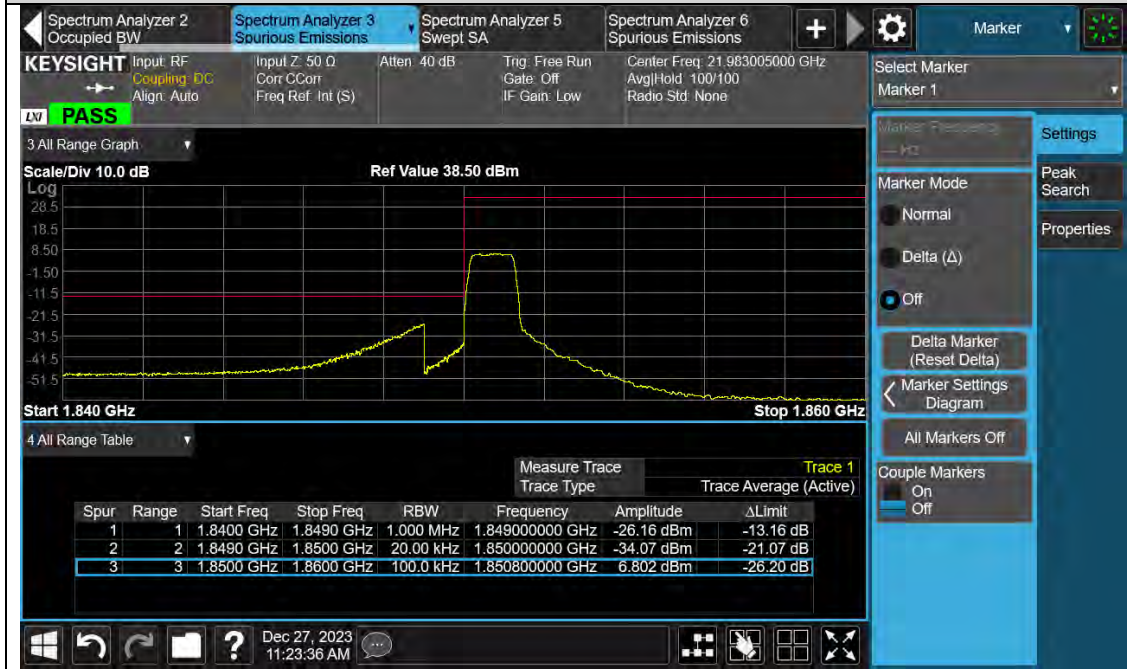

Band2-1.4MHz-16QAM-19193-1RB#5