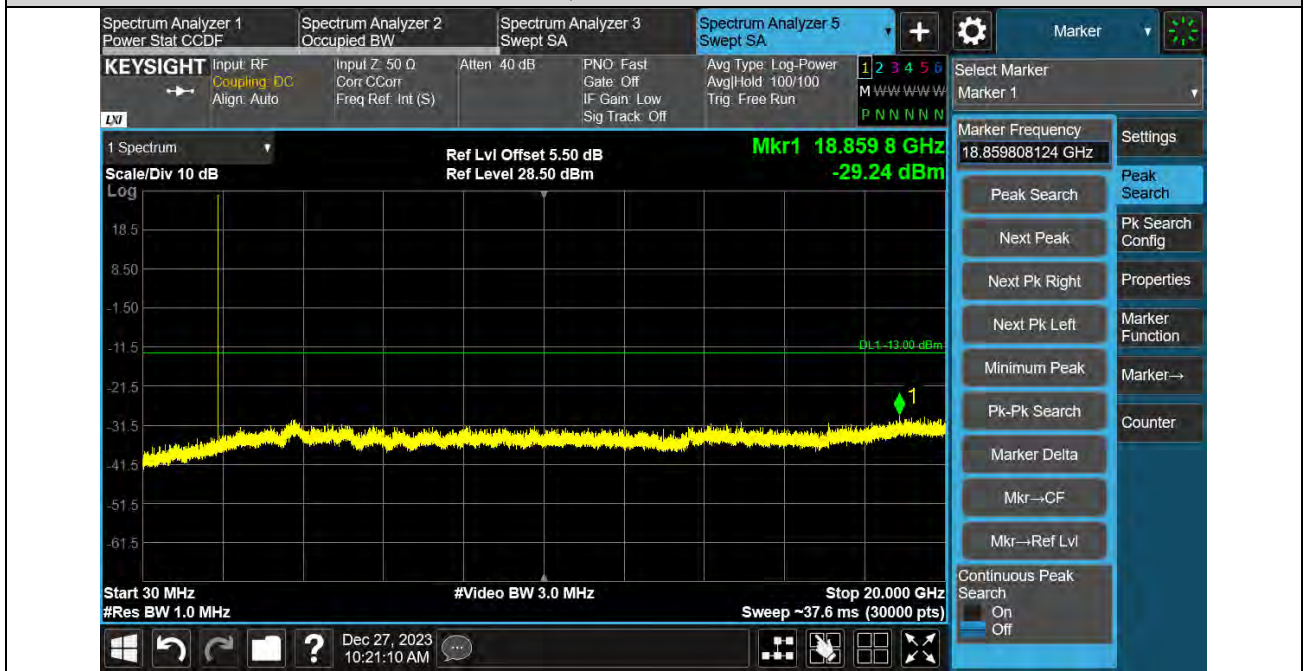

Band2-3MHz-QPSK-18615-1RB#0-30~20000MHz