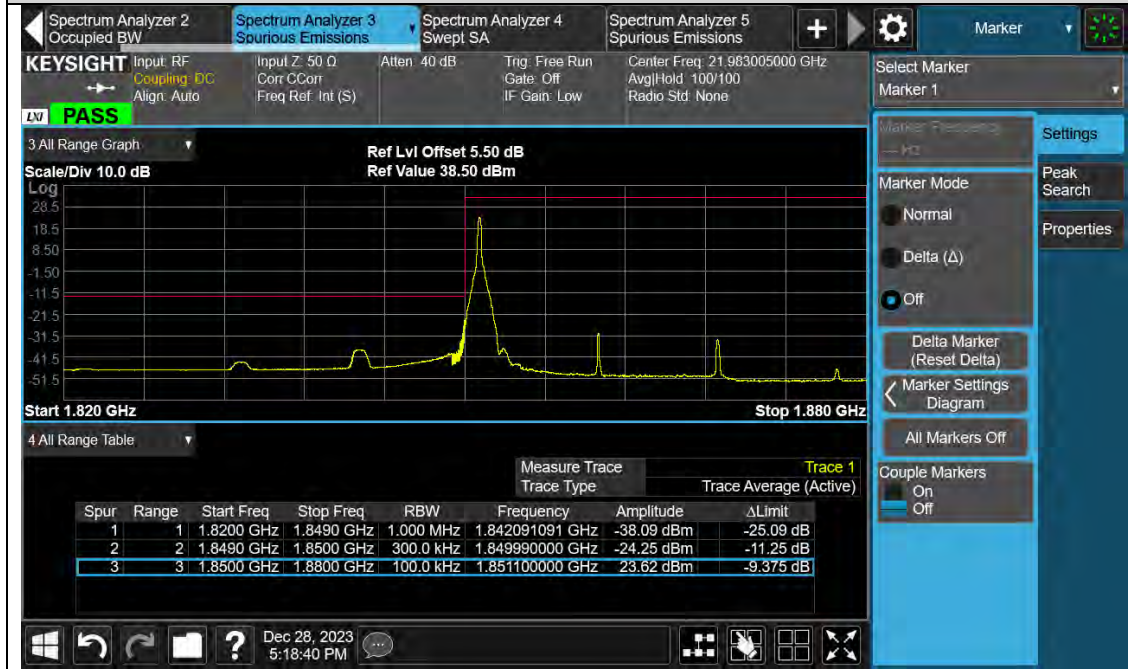

Band2-20MHz-QPSK-18700-1RB#0

Band2-20MHz-QPSK-18700-100RB#0