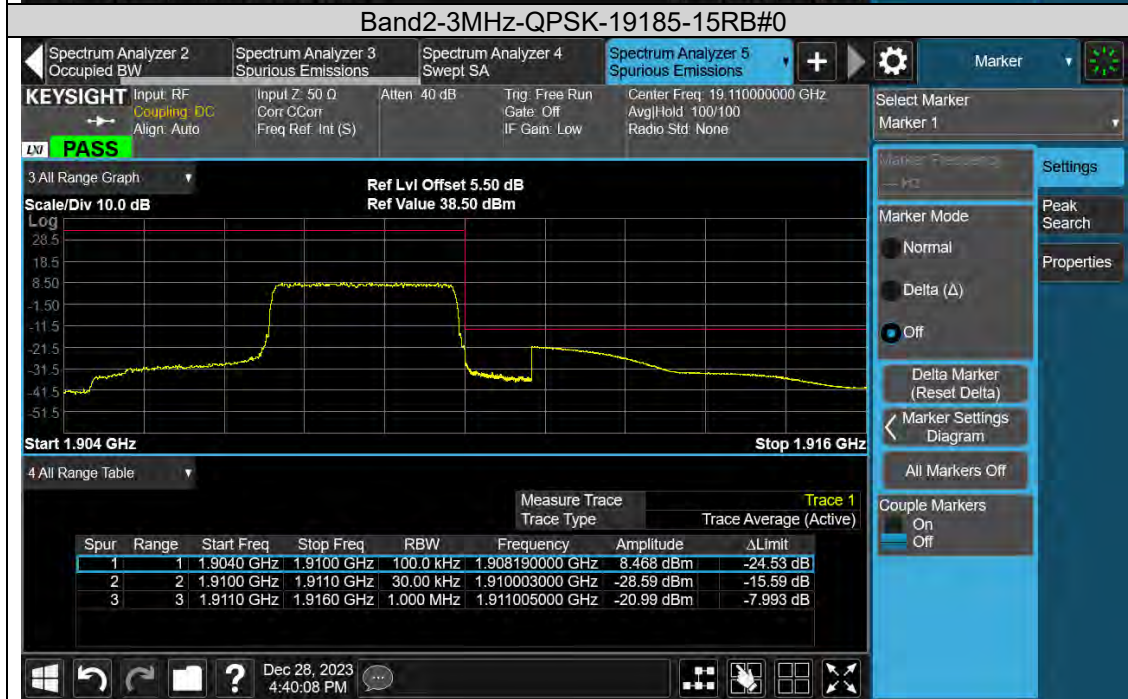

BUREAU VERITAS

Test Report No.: PSU-QSU2312200110RF02