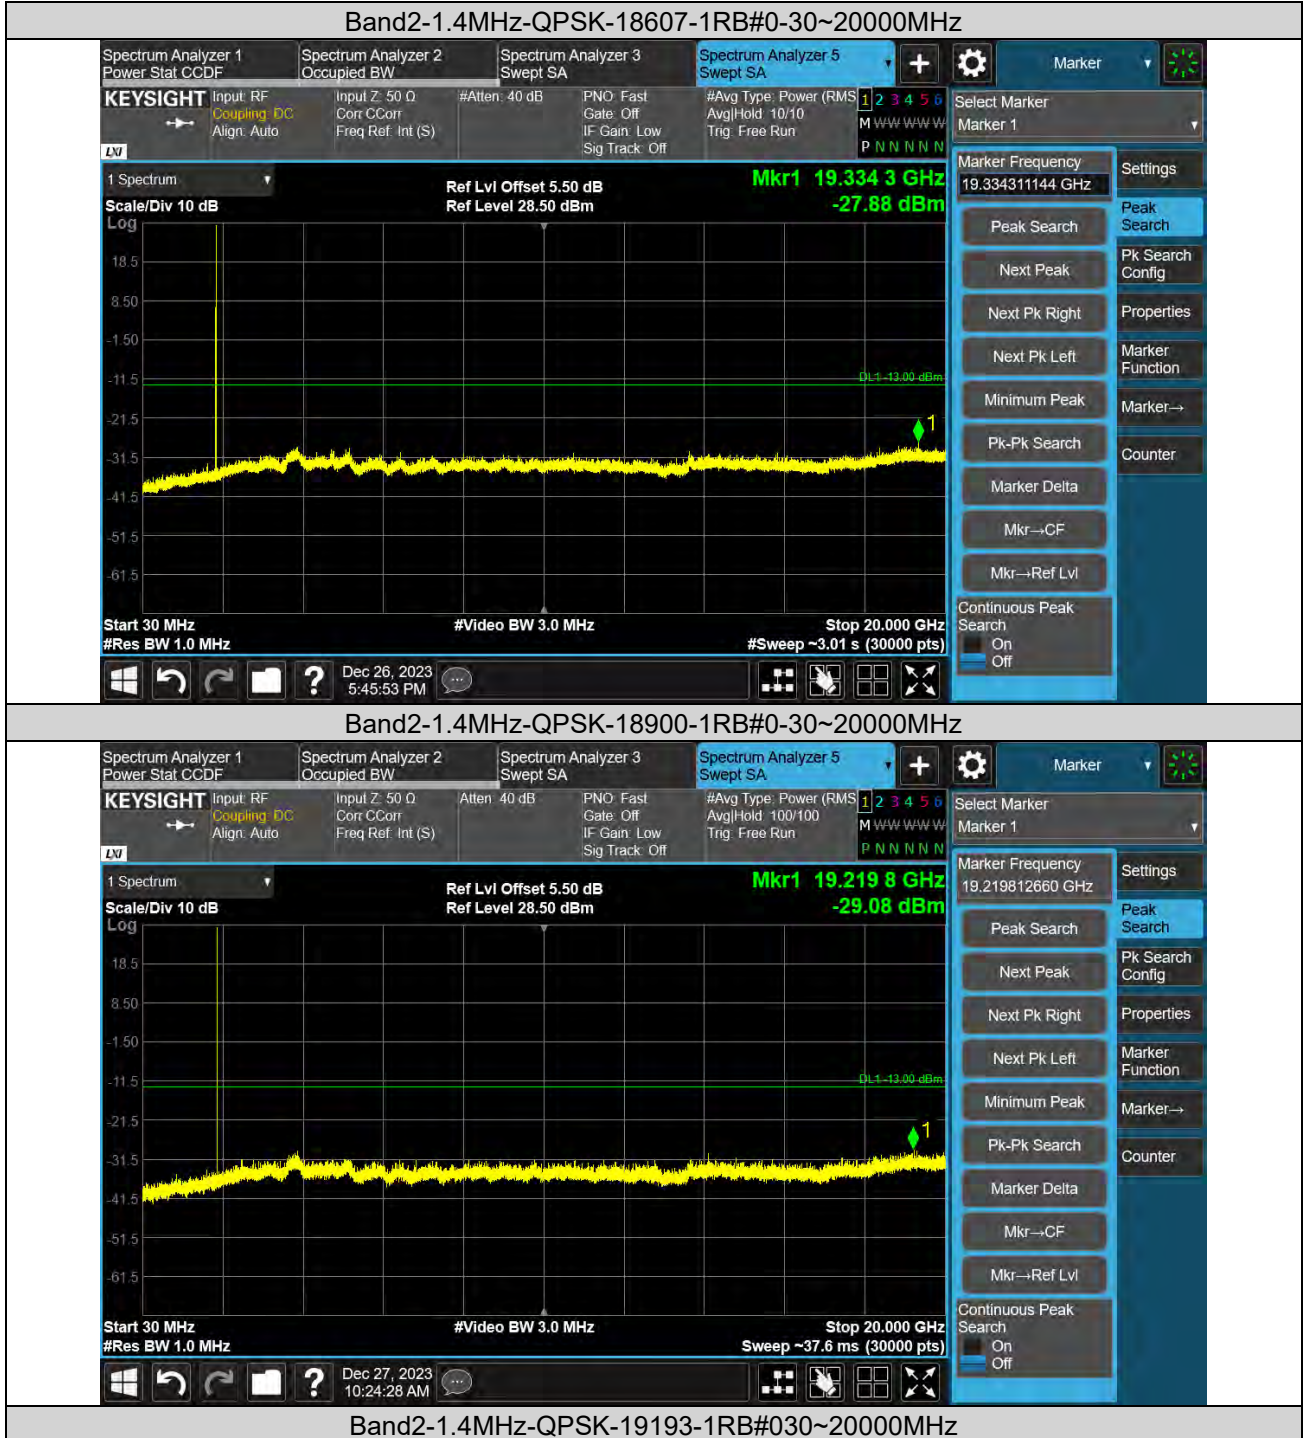

BUREAU VERITAS

Test Report No.: PSU-QSU2312200110RF02

Test Graphs