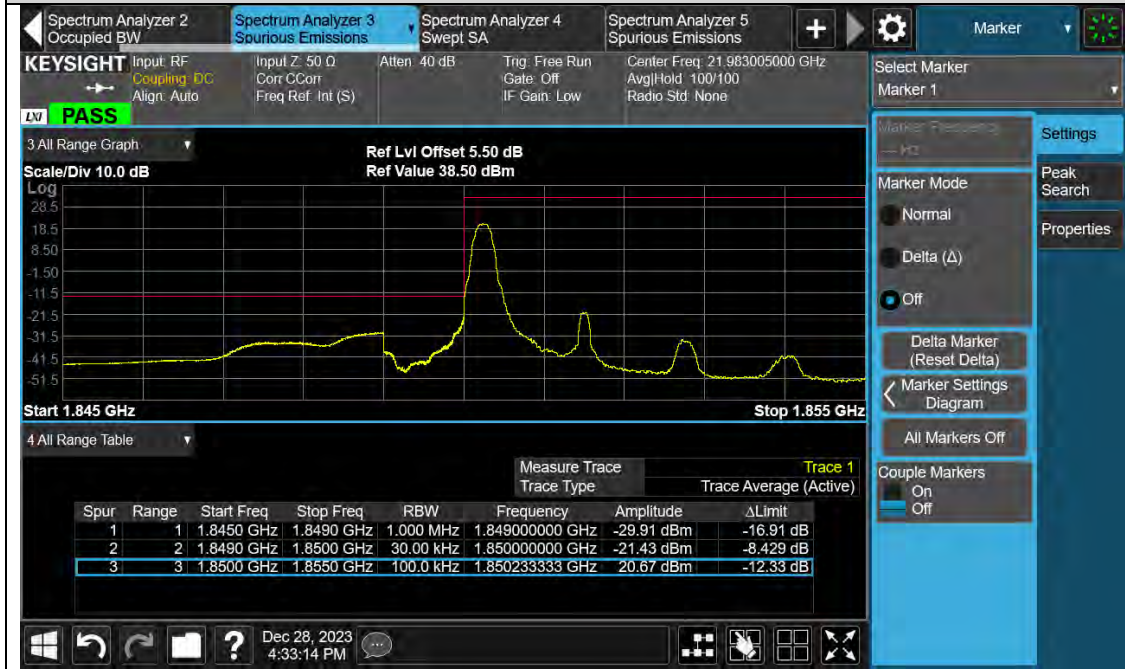

Band2-3MHz-64QAM-18615-1RB#0

Band2-3MHz-64QAM-18615-15RB#0