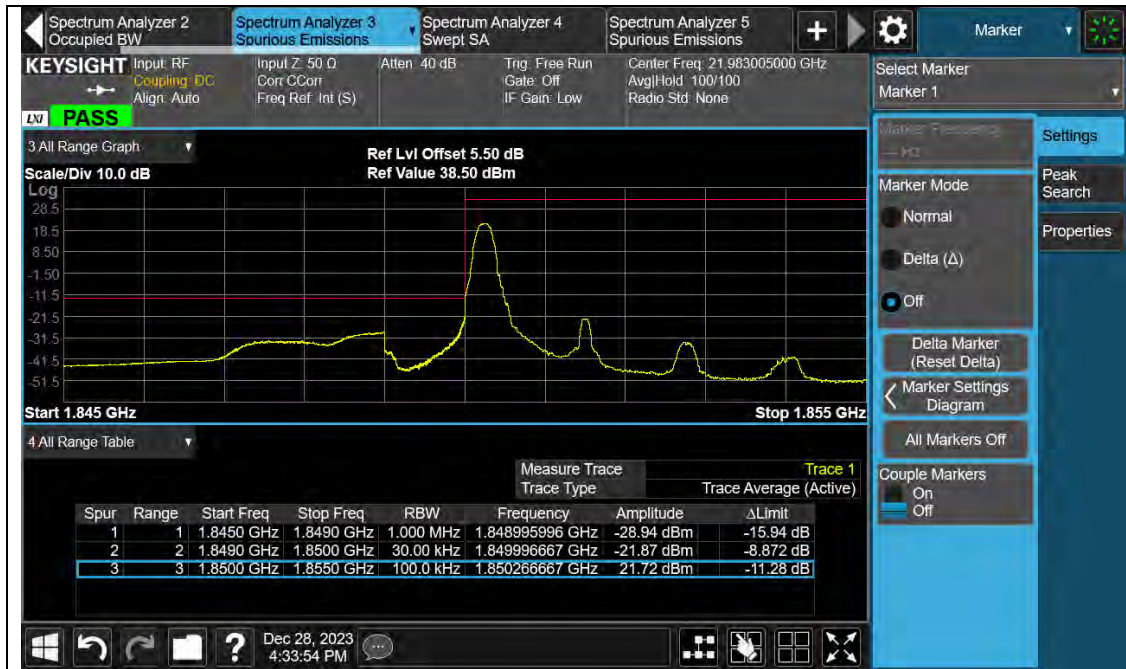

BUREAU VERITAS

Test Report No.: PSU-QSU2312200110RF02

BUREAU VERITAS

Test Report No.: PSU-QSU2312200110RF02

Band2-3MHz-16QAM-18615-15RB#0

Band2-3MHz-16QAM-19185-1RB#14

BUREAU VERITAS

Test Report No.: PSU-QSU2312200110RF02