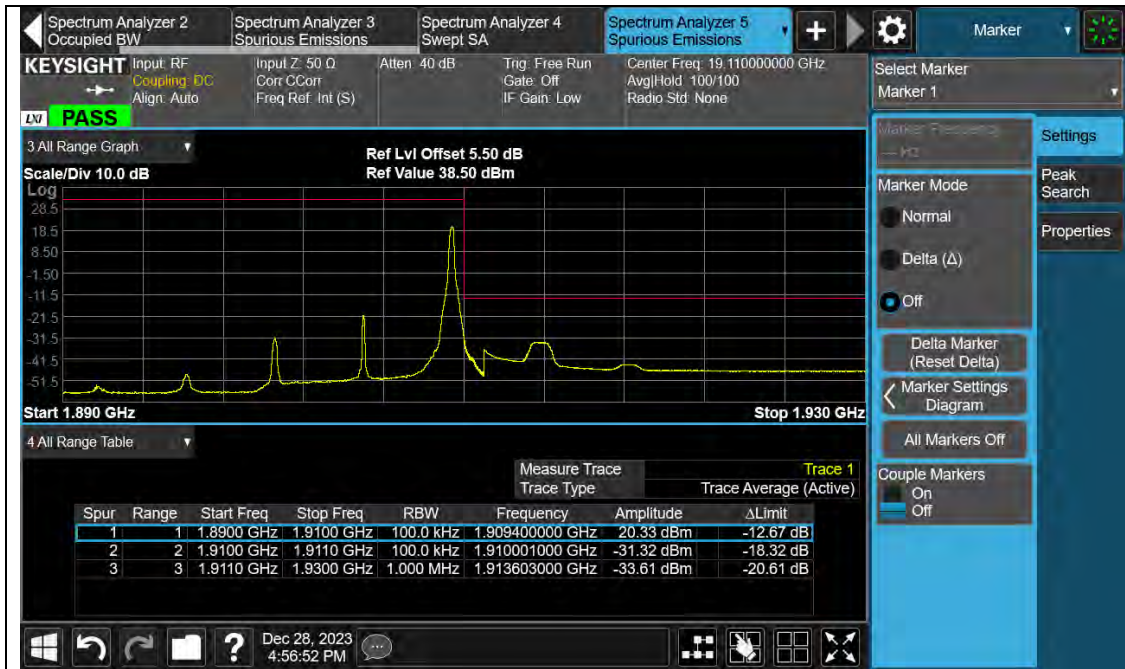

**BUREAU  
VERITAS**

Test Report No.: PSU-QSU2312200110RF02

Band2-10MHz-QPSK-18650-50RB#0

Band2-10MHz-QPSK-19150-1RB#49

BUREAU  
VERITAS

Test Report No.: PSU-QSU2312200110RF02

Band2-10MHz-QPSK-19150-50RB#0

Band2-10MHz-16QAM-18650-1RB#0