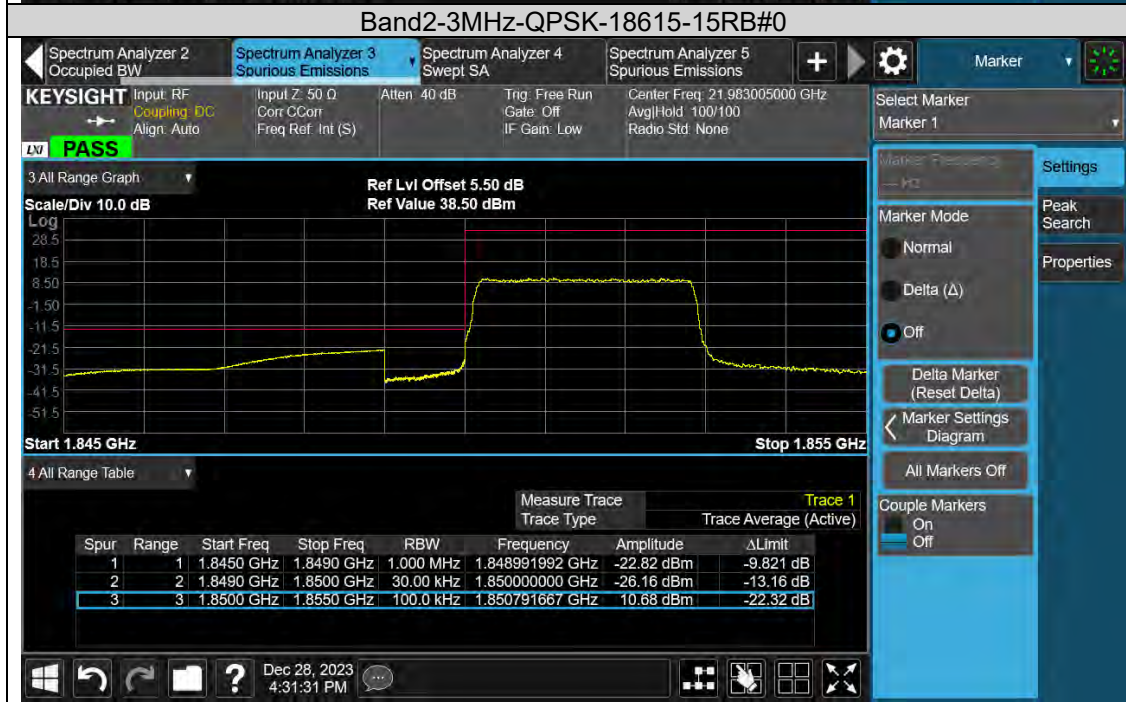

Band2-1.4MHz-16QAM-18607-6RB#0

Band2-1.4MHz-16QAM-19193-1RB#5

**BUREAU  
VERITAS**

Test Report No.: PSU-QSU2312200110RF02

**Band2-1.4MHz-16QAM-19193-6RB#0**

**Band2-3MHz-QPSK-18615-1RB#0**

BUREAU  
VERITAS

Test Report No.: PSU-QSU2312200110RF02