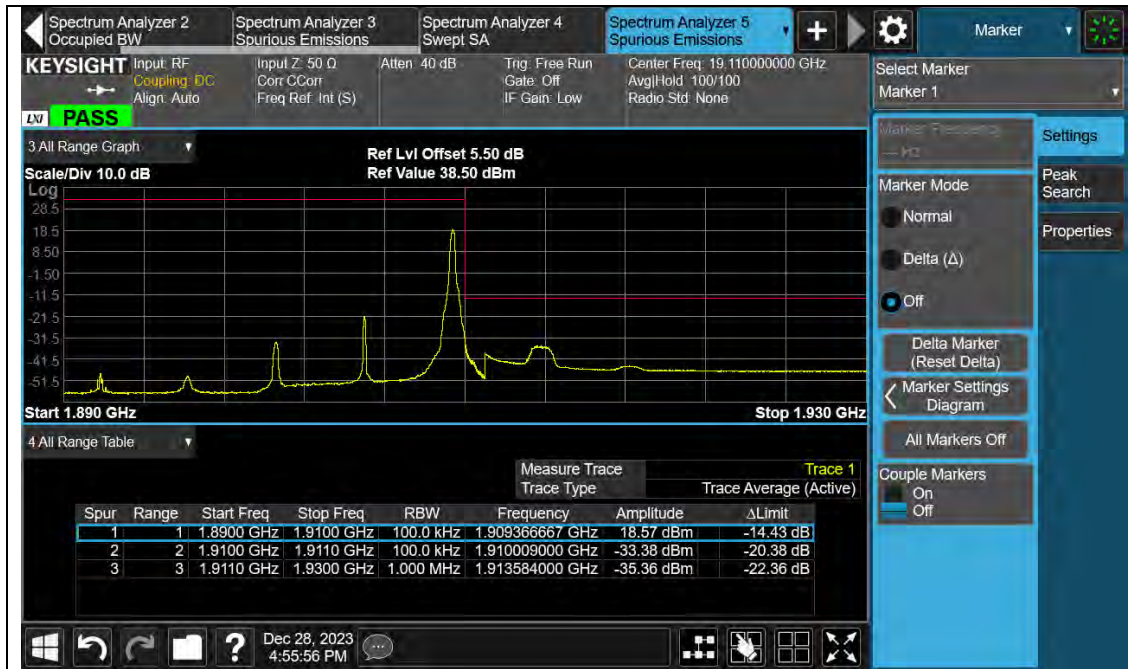

BUREAU VERITAS

Test Report No.: PSU-QSU2312200110RF02

Band2-10MHz-16QAM-18650-50RB#0

Band2-10MHz-16QAM-19150-1RB#49

BUREAU VERITAS

Test Report No.: PSU-QSU2312200110RF02

Band2-10MHz-16QAM-19150-50RB#0

BUREAU  
VERITAS