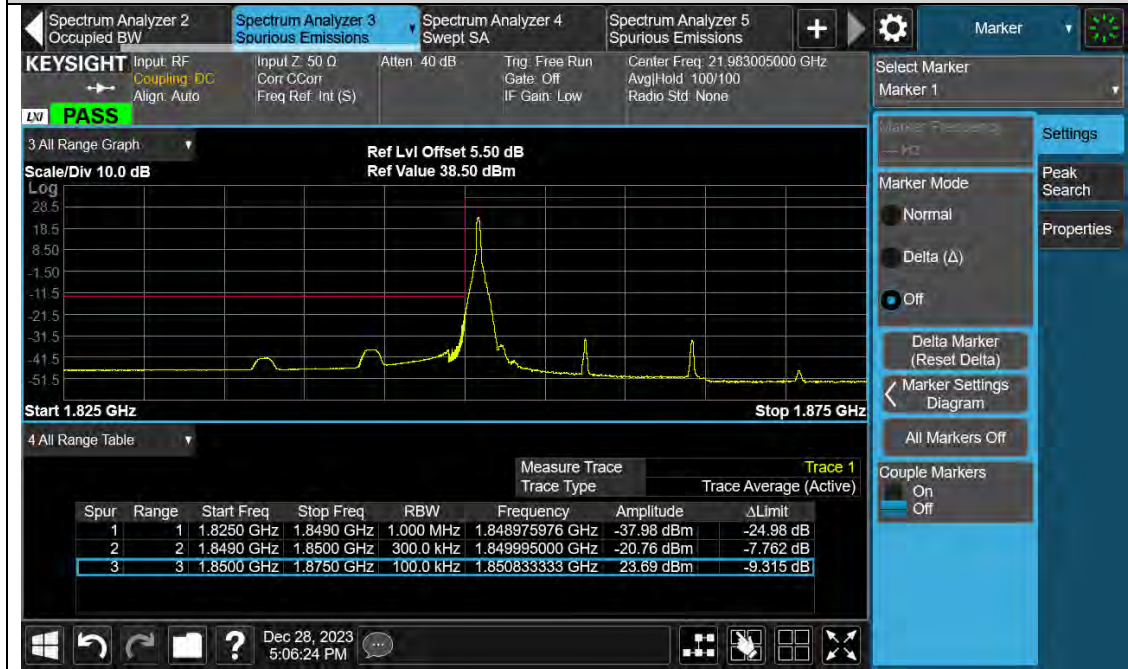

BUREAU VERITAS

Test Report No.: PSU-QSU2312200110RF02

Band2-10MHz-16QAM-18650-50RB#0

Band2-10MHz-16QAM-19150-1RB#49

BUREAU VERITAS

Test Report No.: PSU-QSU2312200110RF02

Band2-10MHz-16QAM-19150-50RB#0

BUREAU  
VERITAS