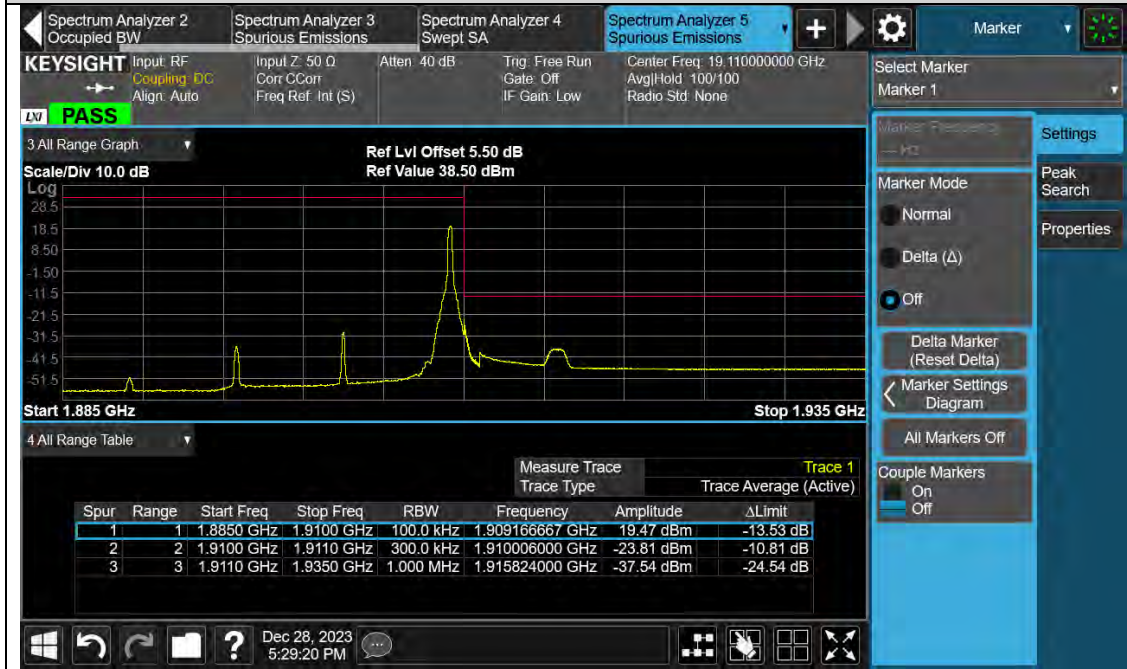

BUREAU VERITAS

Test Report No.: PSU-QSU2312200110RF02

Band2-15MHz-16QAM-18675-1RB#0

Band2-15MHz-16QAM-18675-75RB#0

BUREAU  
VERITAS

Test Report No.: PSU-QSU2312200110RF02

Band2-15MHz-16QAM-19125-1RB#74

Band2-15MHz-16QAM-19125-75RB#0