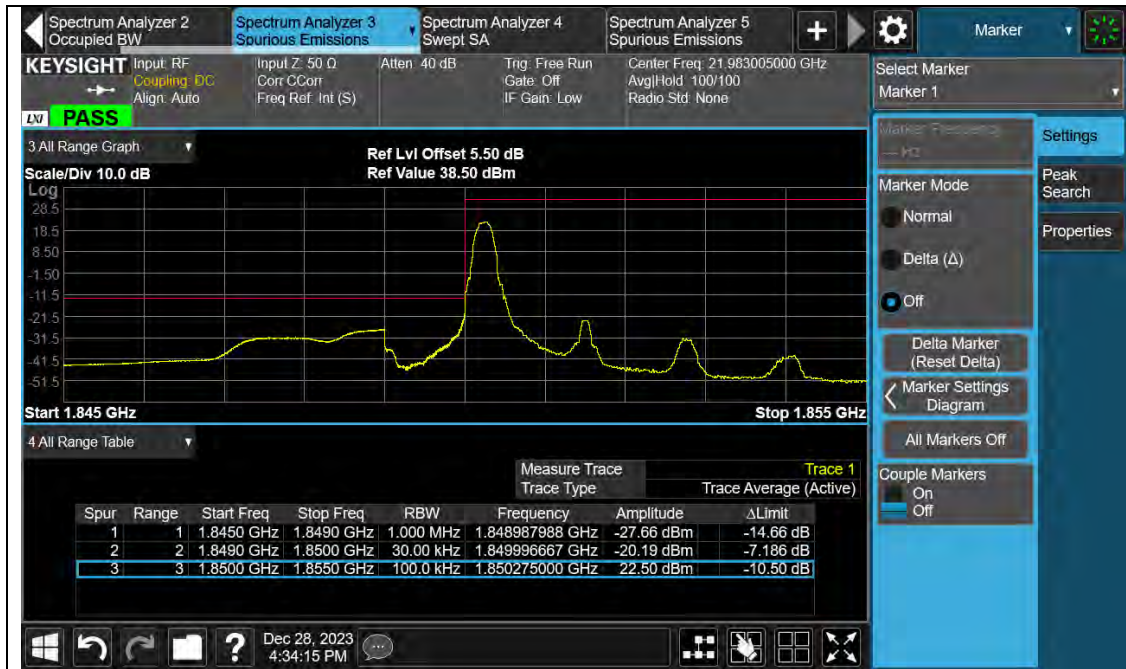

Band2-1.4MHz-16QAM-18607-6RB#0

Band2-1.4MHz-16QAM-19193-1RB#5

**BUREAU  
VERITAS**

Test Report No.: PSU-QSU2312200110RF02

**Band2-1.4MHz-16QAM-19193-6RB#0**

**Band2-3MHz-QPSK-18615-1RB#0**

BUREAU  
VERITAS

Test Report No.: PSU-QSU2312200110RF02