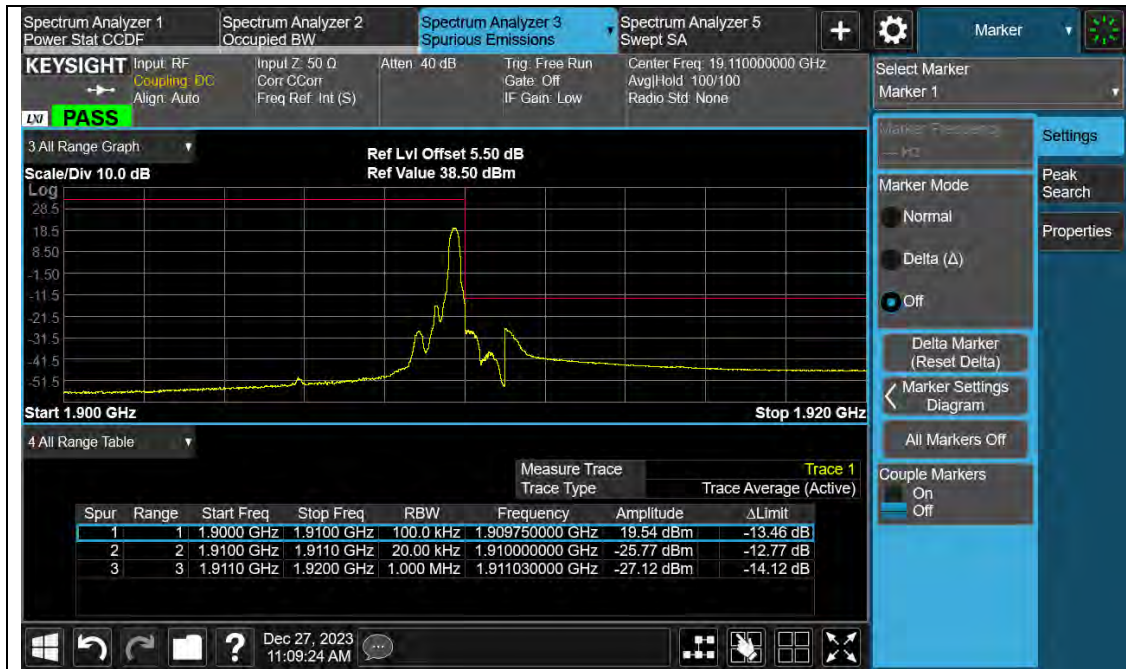

Band2-1.4MHz-16QAM-18607-6RB#0

Band2-1.4MHz-16QAM-19193-1RB#5

**BUREAU  
VERITAS**

Test Report No.: PSU-QSU2312200110RF02

**Band2-1.4MHz-16QAM-19193-6RB#0**

**Band2-3MHz-QPSK-18615-1RB#0**

BUREAU  
VERITAS

Test Report No.: PSU-QSU2312200110RF02