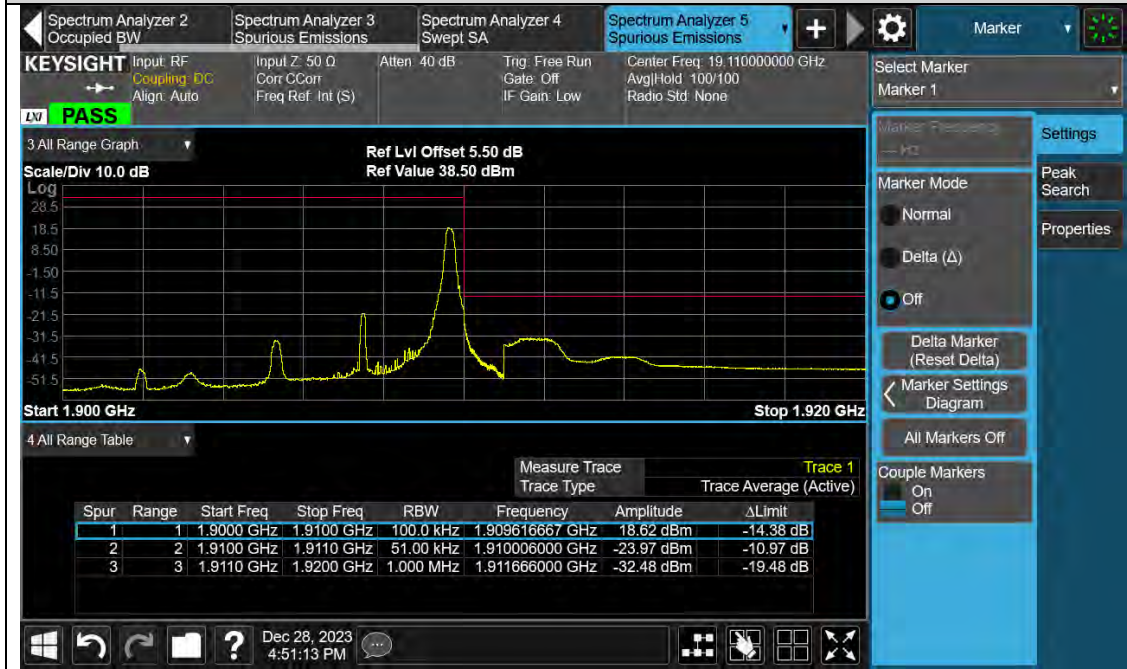

**Band2-5MHz-64QAM-18625-25RB#0**

BUREAU VERITAS

Test Report No.: PSU-QSU2312200110RF02

Band2-5MHz-64QAM-19175-1RB#24

Band2-5MHz-64QAM-19175-25RB#0

BUREAU  
VERITAS

Test Report No.: PSU-QSU2312200110RF02

Band2-10MHz-64QAM-18650-1RB#0