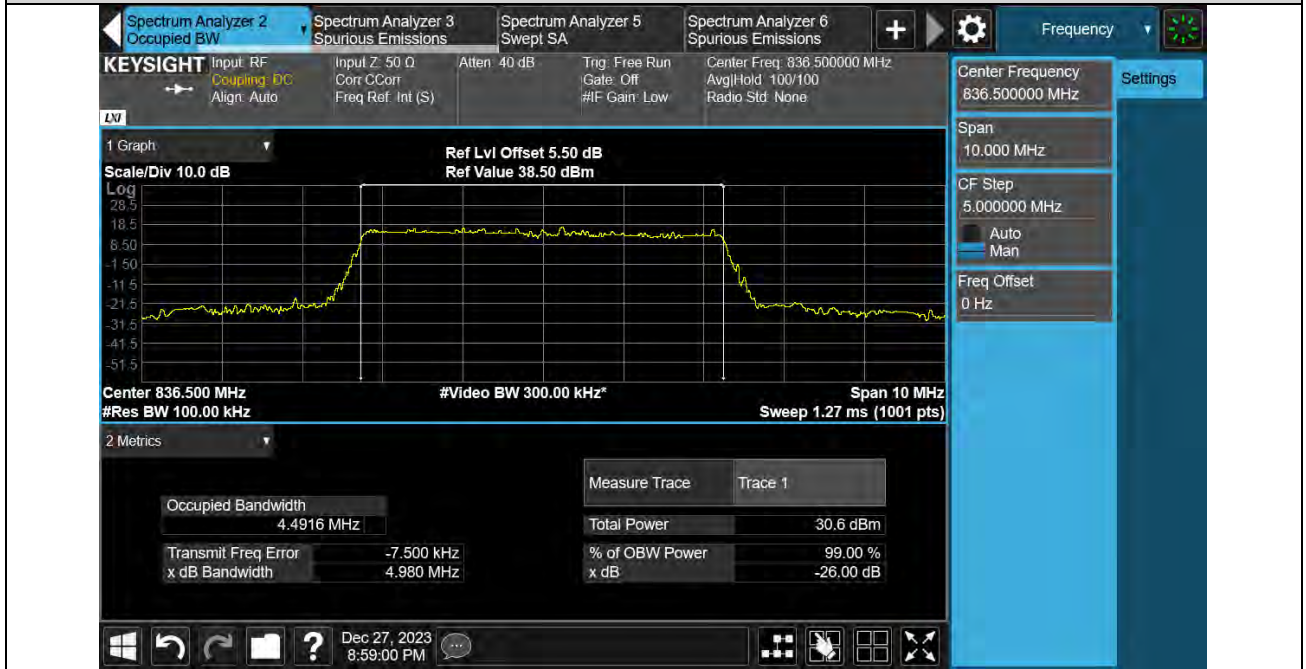

Band5-5MHz-QPSK-20625-25RB#0