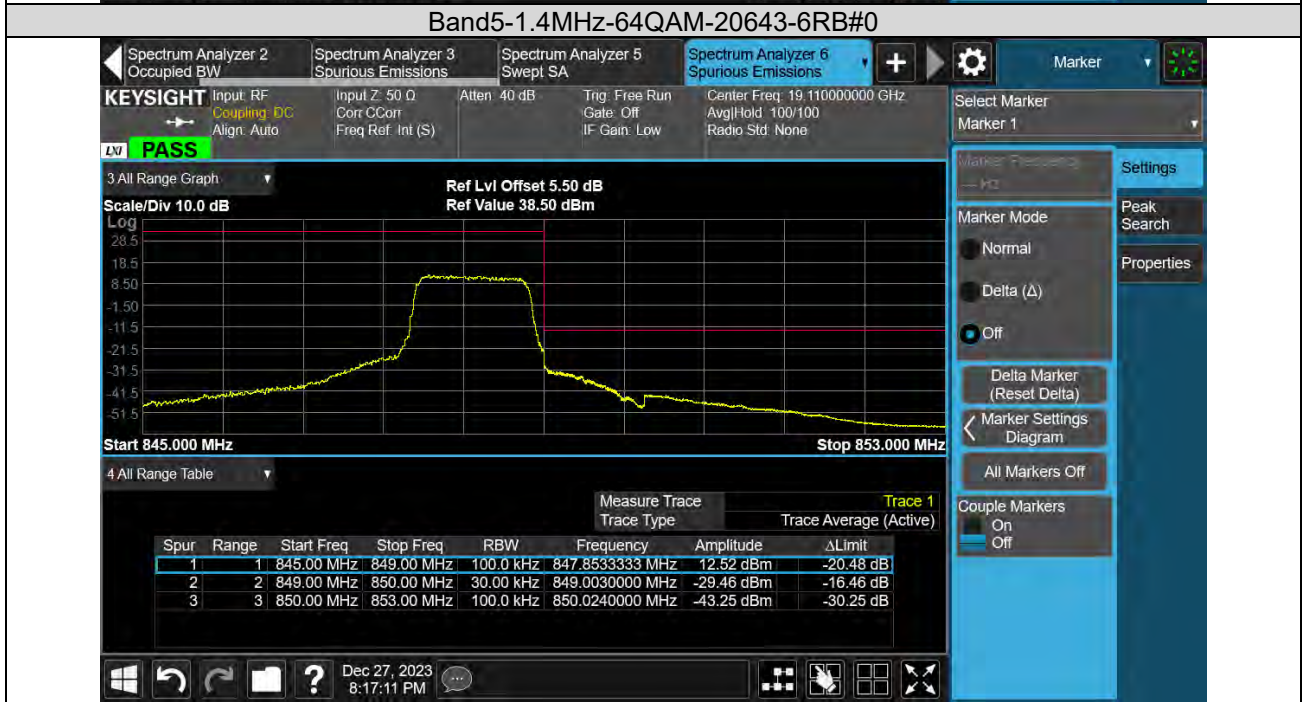

BUREAU
VERITAS

Test Report No.: PSU-QSU2312200110RF01