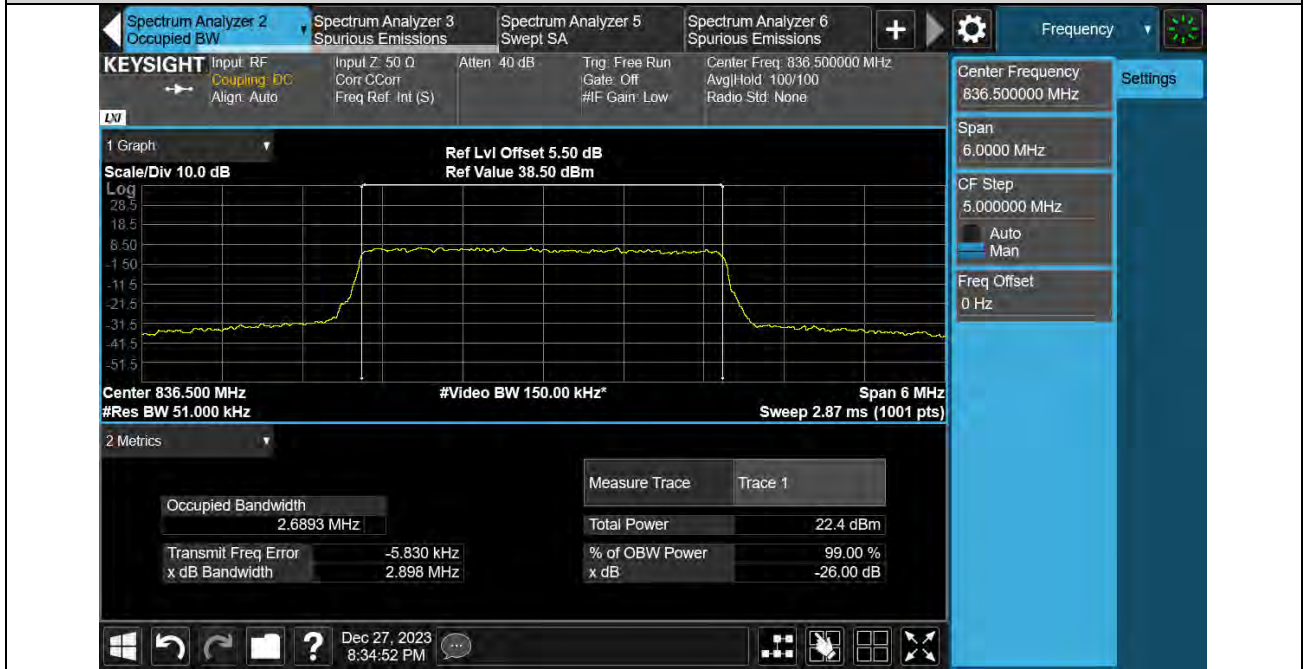

Band5-3MHz-16QAM-20525-15RB#0