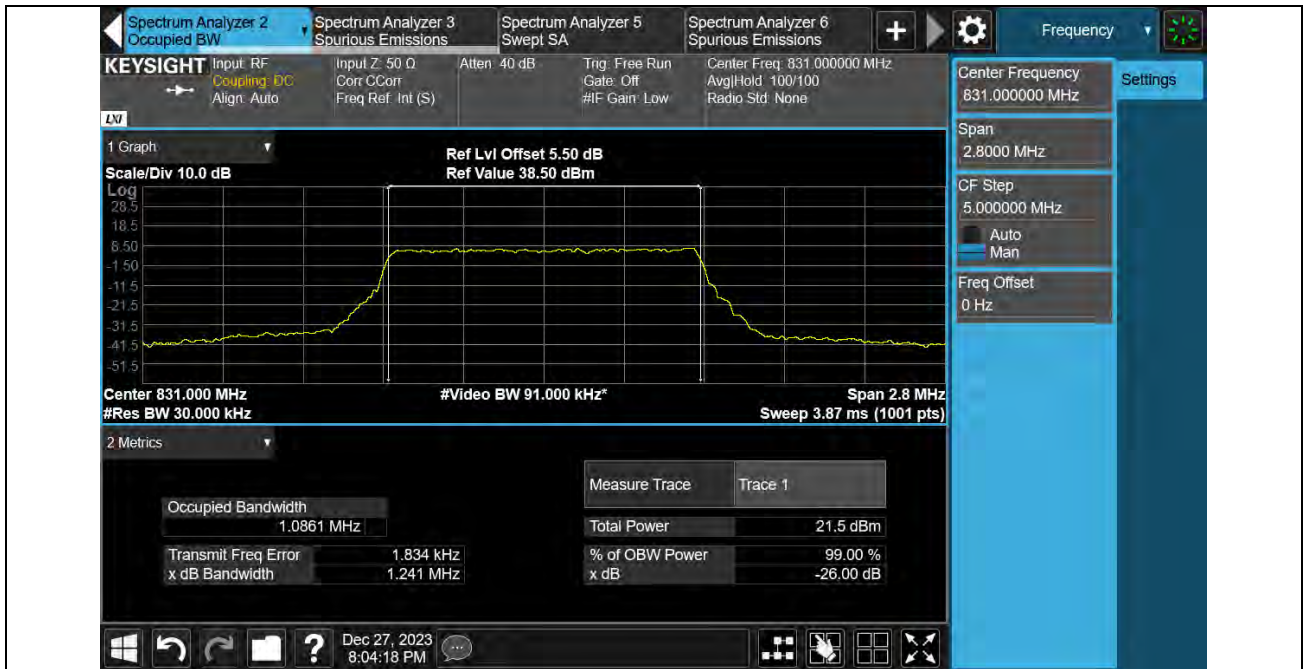

### Test Graphs

Band5-1.4MHz-16QAM-20407-6RB#0

Band5-1.4MHz-16QAM-20525-6RB#0

Band5-1.4MHz-16QAM-20643-6RB#0

Band5-1.4MHz-64QAM-20407-6RB#0

Band5-1.4MHz-64QAM-20525-6RB#0

Band5-1.4MHz-64QAM-20643-6RB#0

Band5-3MHz-QPSK-20415-15RB#0