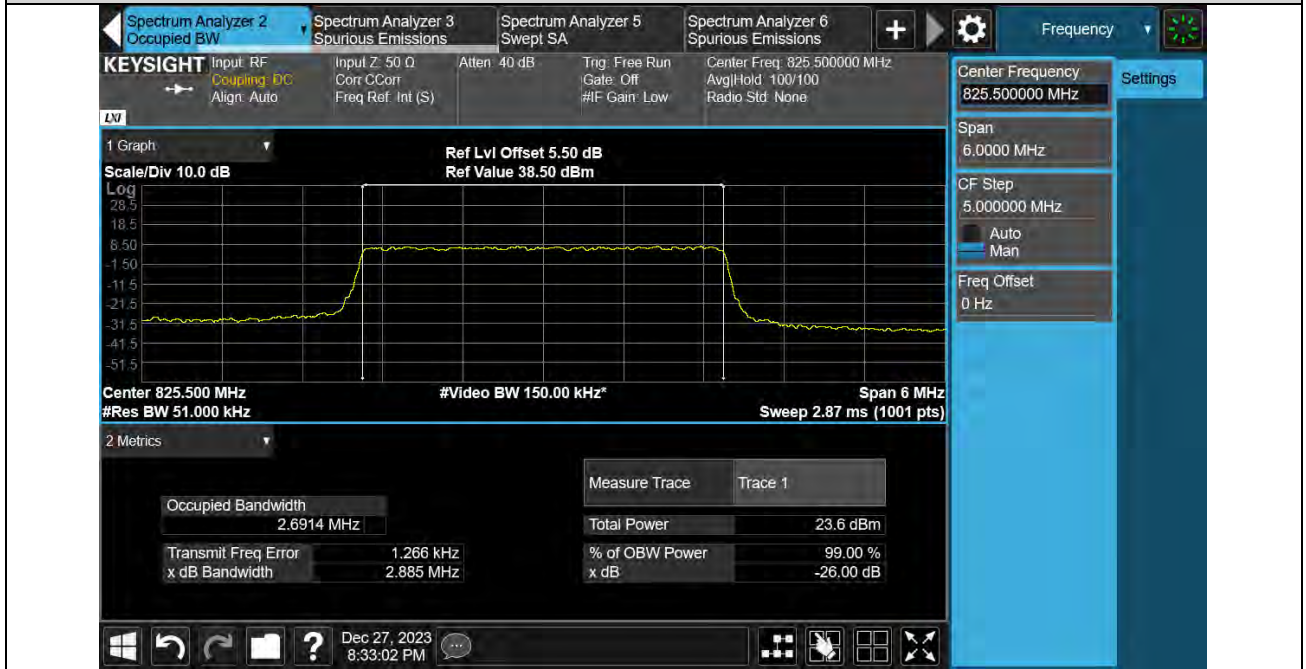

### Test Graphs

Band5-1.4MHz-16QAM-20407-6RB#0

Band5-1.4MHz-16QAM-20525-6RB#0

Band5-1.4MHz-16QAM-20643-6RB#0

Band5-1.4MHz-64QAM-20407-6RB#0

Band5-1.4MHz-64QAM-20525-6RB#0

Band5-1.4MHz-64QAM-20643-6RB#0

Band5-3MHz-QPSK-20415-15RB#0