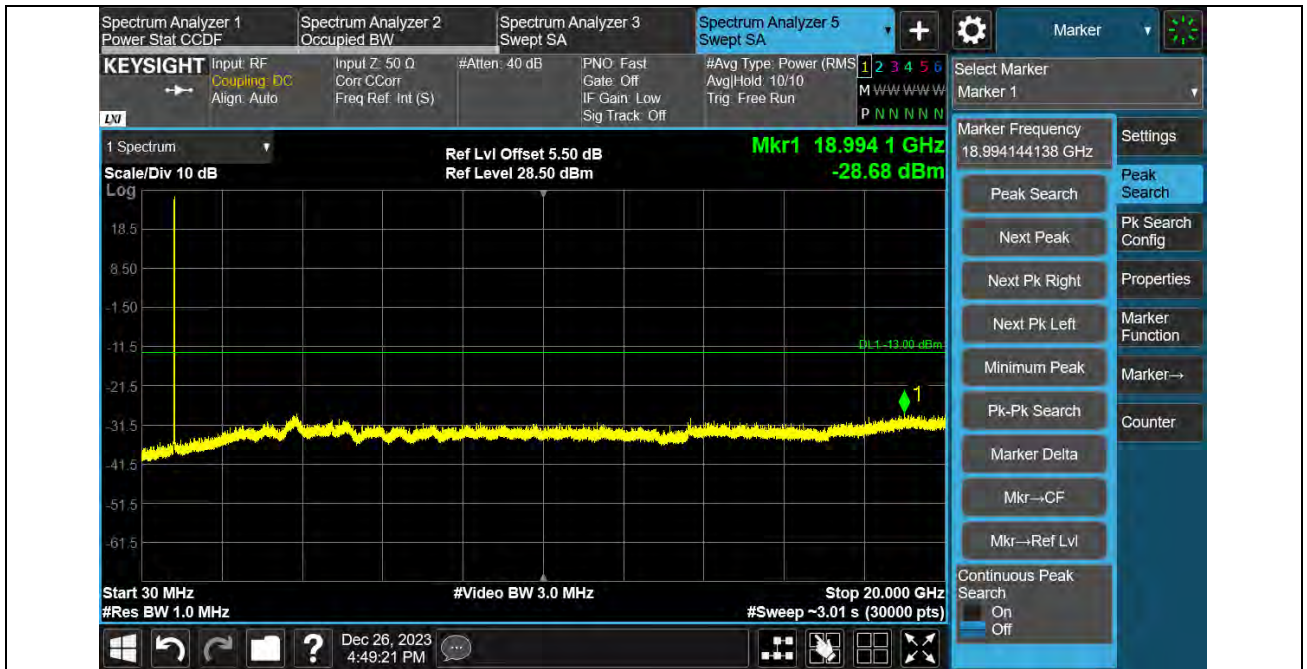

### Test Graphs

Band5-4233-30~20000MHz

BUREAU VERITAS

Test Report No.: PSU-QSU2312200110RF01

### FREQUENCY STABILITY