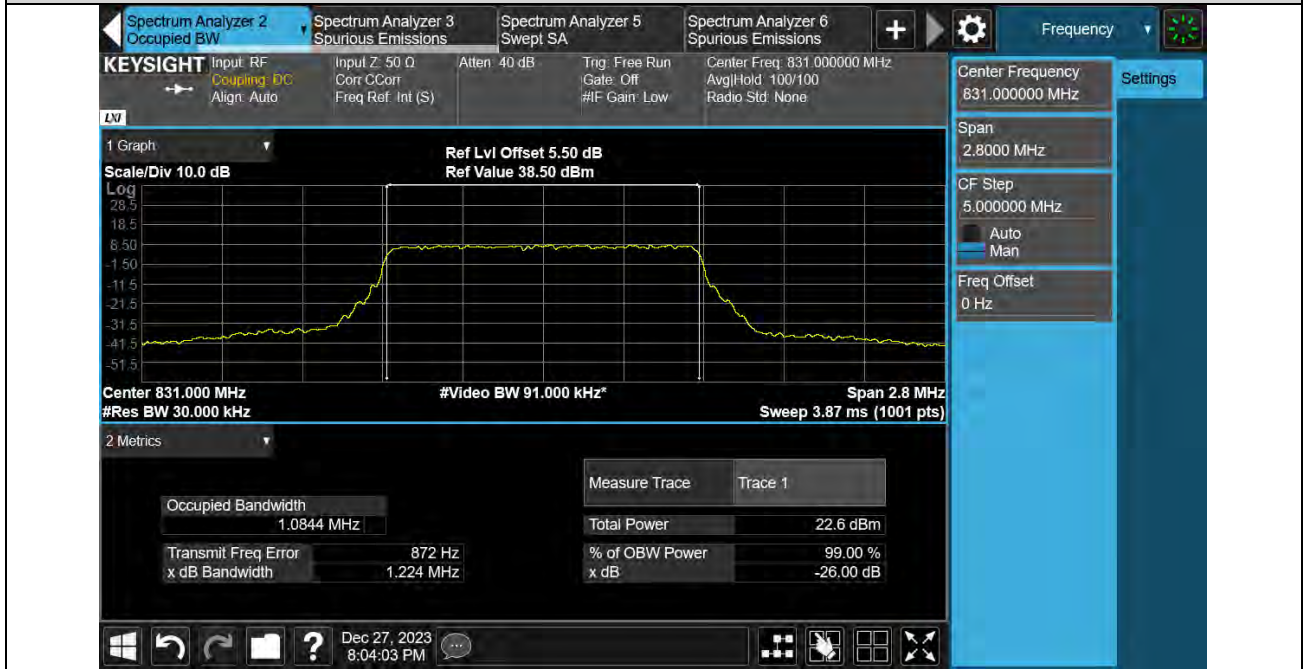

### Test Graphs

Band5-1.4MHz-16QAM-20407-6RB#0

Band5-1.4MHz-16QAM-20525-6RB#0

Band5-1.4MHz-16QAM-20643-6RB#0

Band5-1.4MHz-64QAM-20407-6RB#0

Band5-1.4MHz-64QAM-20525-6RB#0

Band5-1.4MHz-64QAM-20643-6RB#0

Band5-3MHz-QPSK-20415-15RB#0