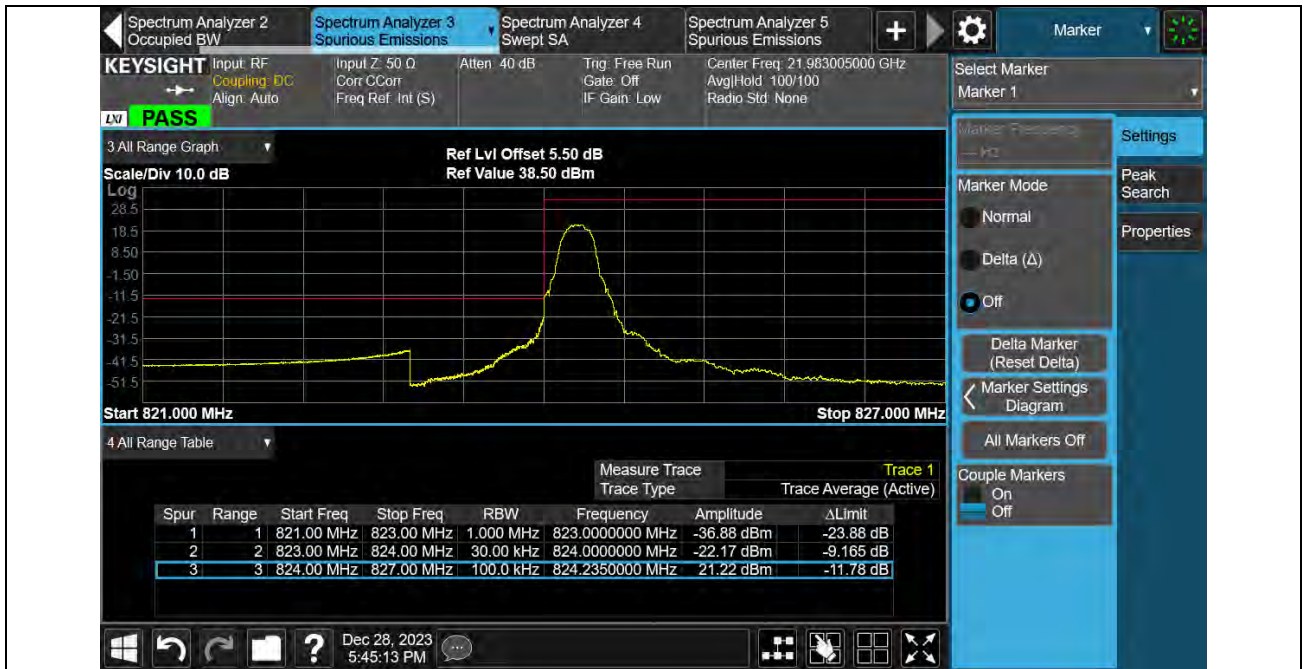

BUREAU VERITAS

Test Report No.: PSU-QSU2312200110RF01

Band5-1.4MHz-64QAM-20407-6RB#0