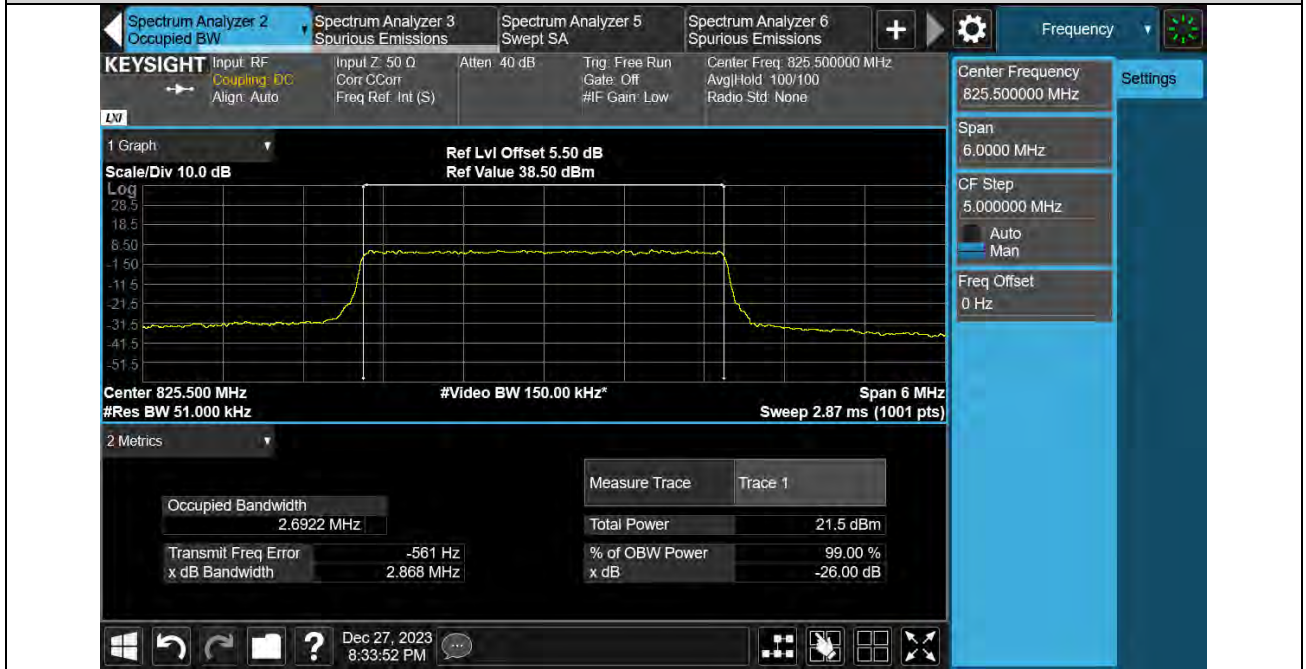

Band5-3MHz-64QAM-20415-15RB#0

Band5-3MHz-64QAM-20525-15RB#0