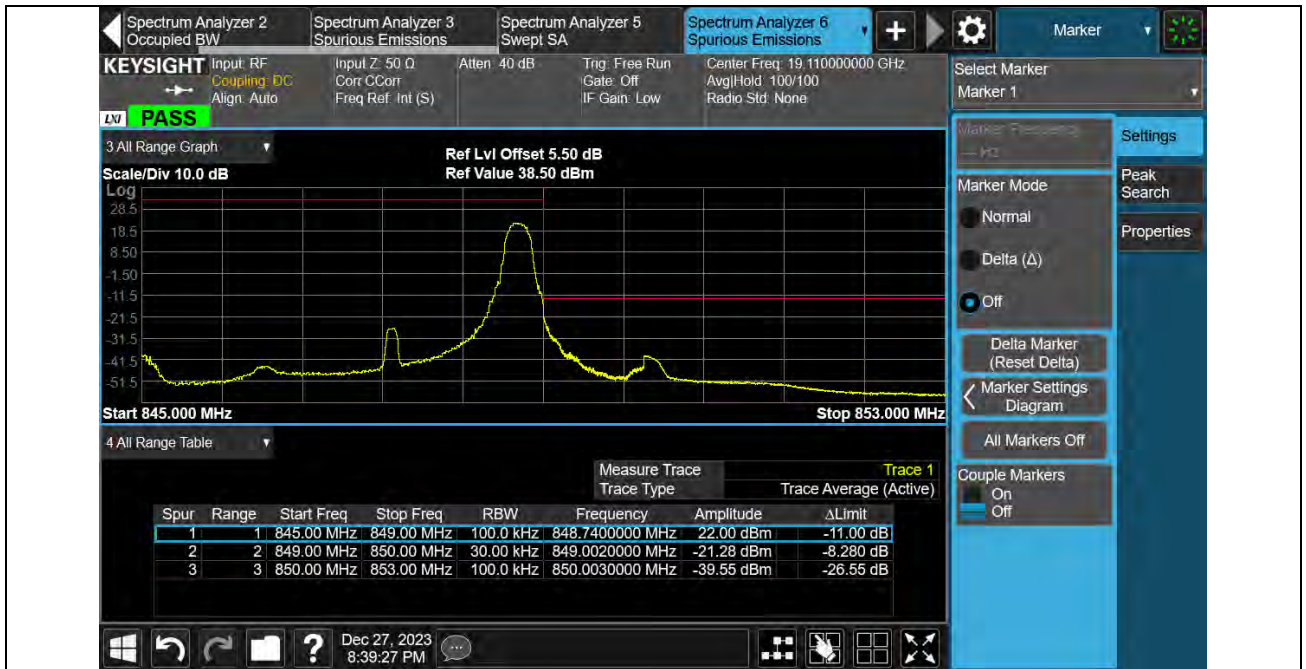

Band5-1.4MHz-64QAM-20643-1RB#5

BUREAU  
VERITAS

Test Report No.: PSU-QSU2312200110RF01

BUREAU VERITAS

Test Report No.: PSU-QSU2312200110RF01

Band5-3MHz-QPSK-20635-15RB#0

Band5-3MHz-16QAM-20415-1RB#0