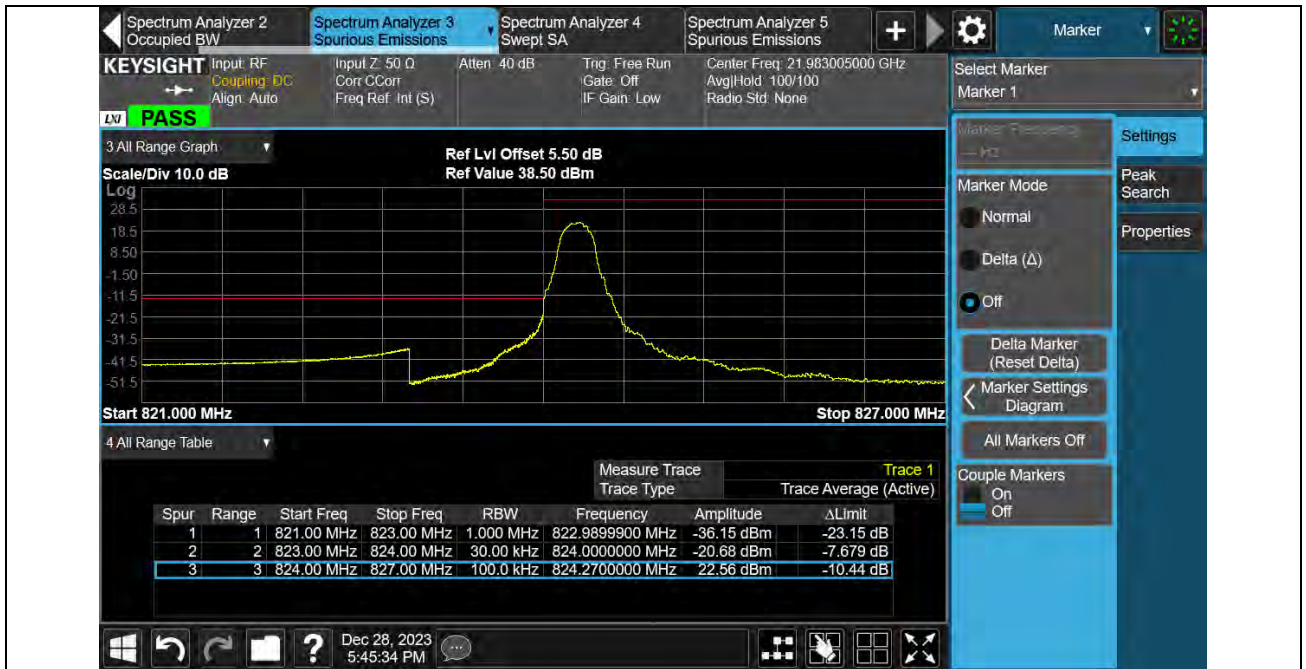

### Test Graphs

BUREAU VERITAS

Test Report No.: PSU-QSU2312200110RF01

Band5-1.4MHz-QPSK-20643-6RB#0

Band5-1.4MHz-16QAM-20407-1RB#0

BUREAU VERITAS

Test Report No.: PSU-QSU2312200110RF01

Band5-1.4MHz-16QAM-20407-6RB#0