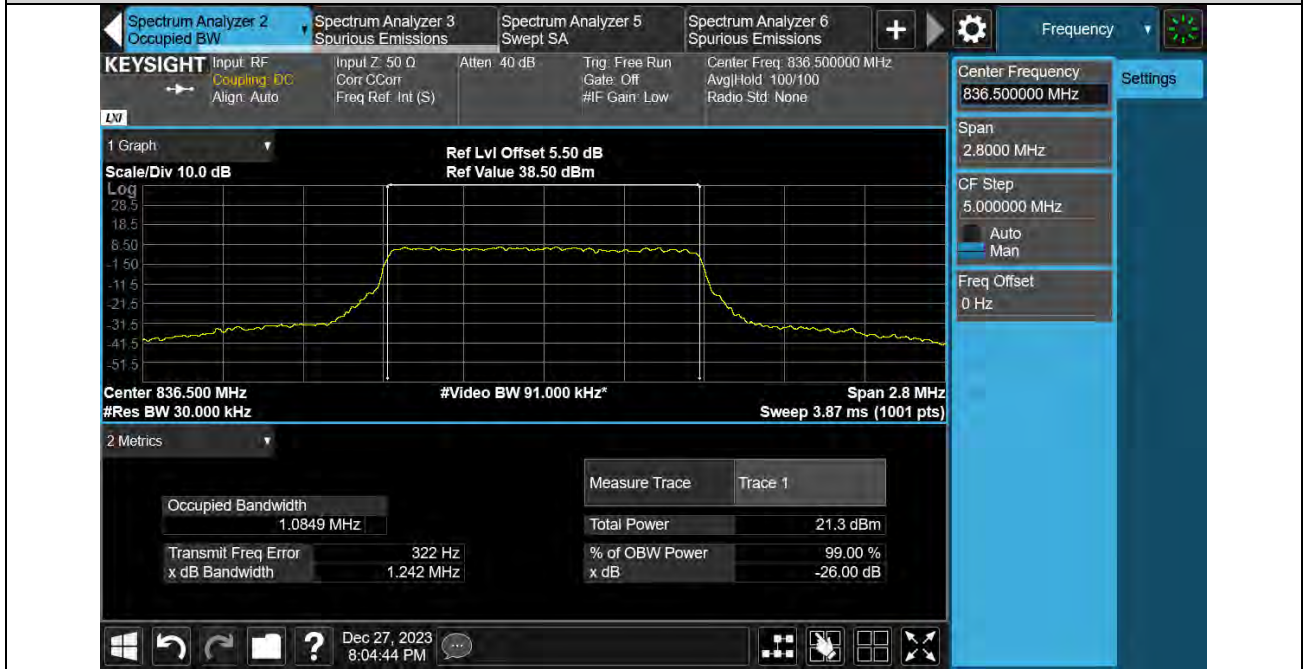

### Test Graphs

Band5-1.4MHz-16QAM-20407-6RB#0

Band5-1.4MHz-16QAM-20525-6RB#0

Band5-1.4MHz-16QAM-20643-6RB#0

Band5-1.4MHz-64QAM-20407-6RB#0

Band5-1.4MHz-64QAM-20525-6RB#0

Band5-1.4MHz-64QAM-20643-6RB#0

Band5-3MHz-QPSK-20415-15RB#0