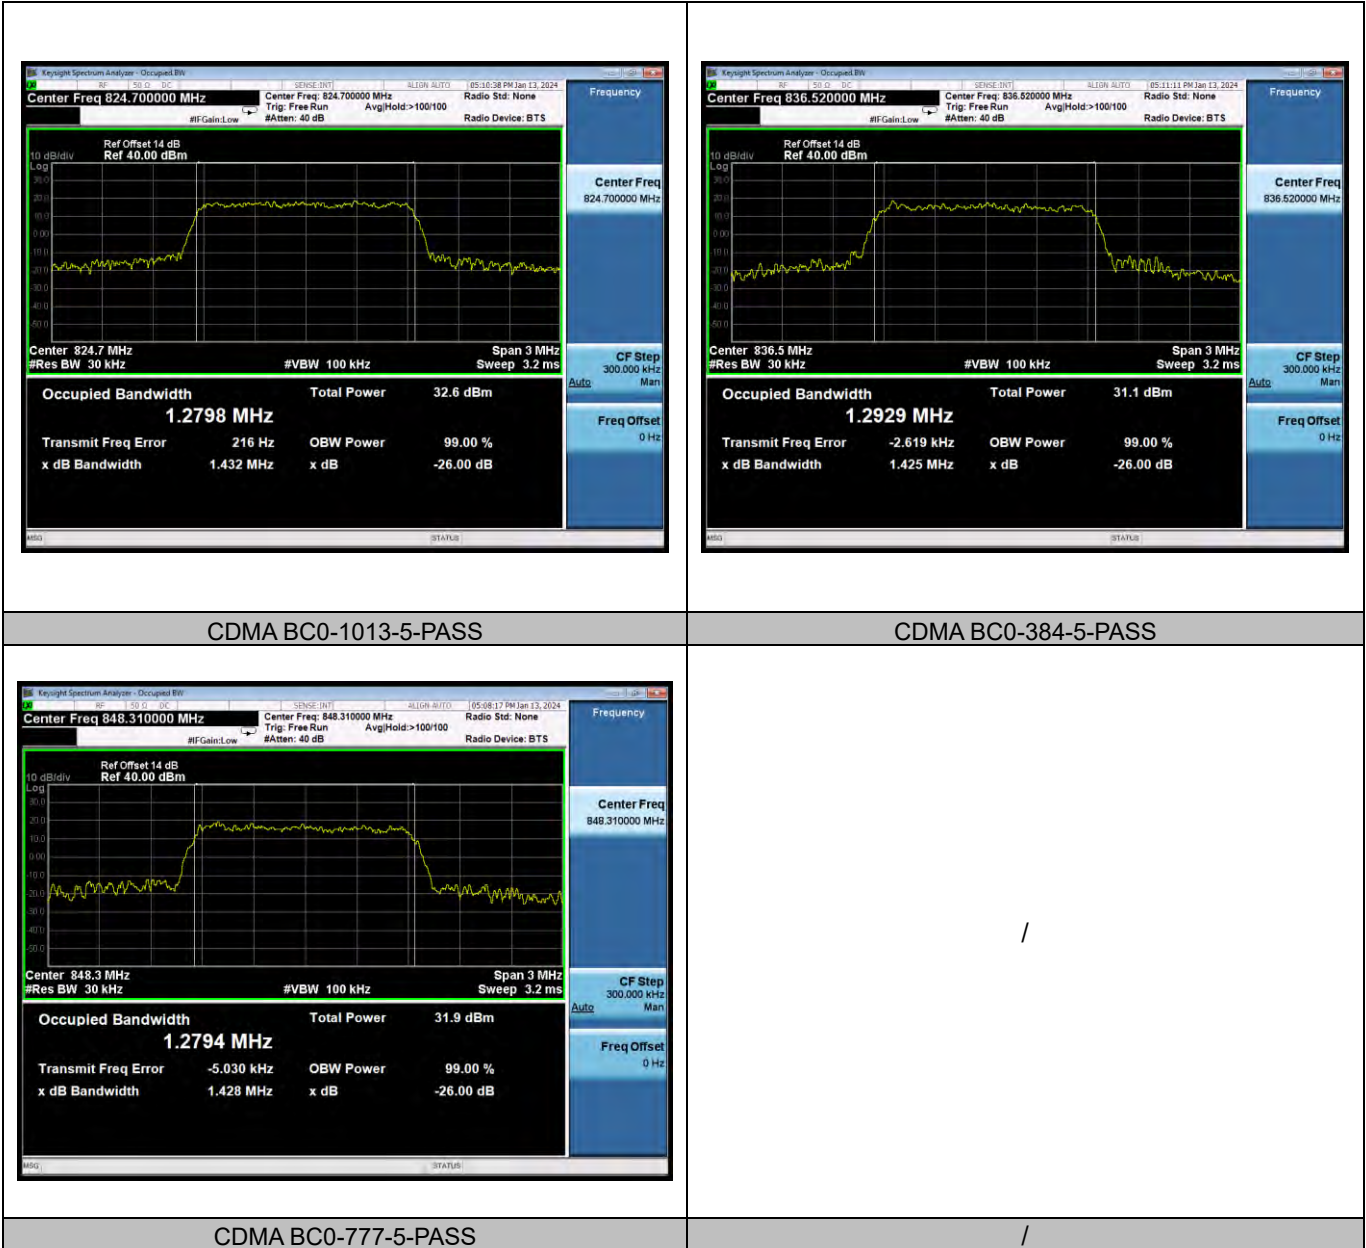

26DB BANDWIDTH AND OCCUPIED BANDWIDTH

Test Result

Band	Channel	Occupied Bandwidth (MHz)	26dB Bandwidth (MHz)	Limit (MHz)	Verdict
CDMA BC0	1013	1.2798	1.432	---	PASS
CDMA BC0	384	1.2929	1.425	---	PASS
CDMA BC0	777	1.2794	1.428	---	PASS

BUREAU VERITAS

Test Report No.: PSU-QSU2312200110RF01

Test Graphs