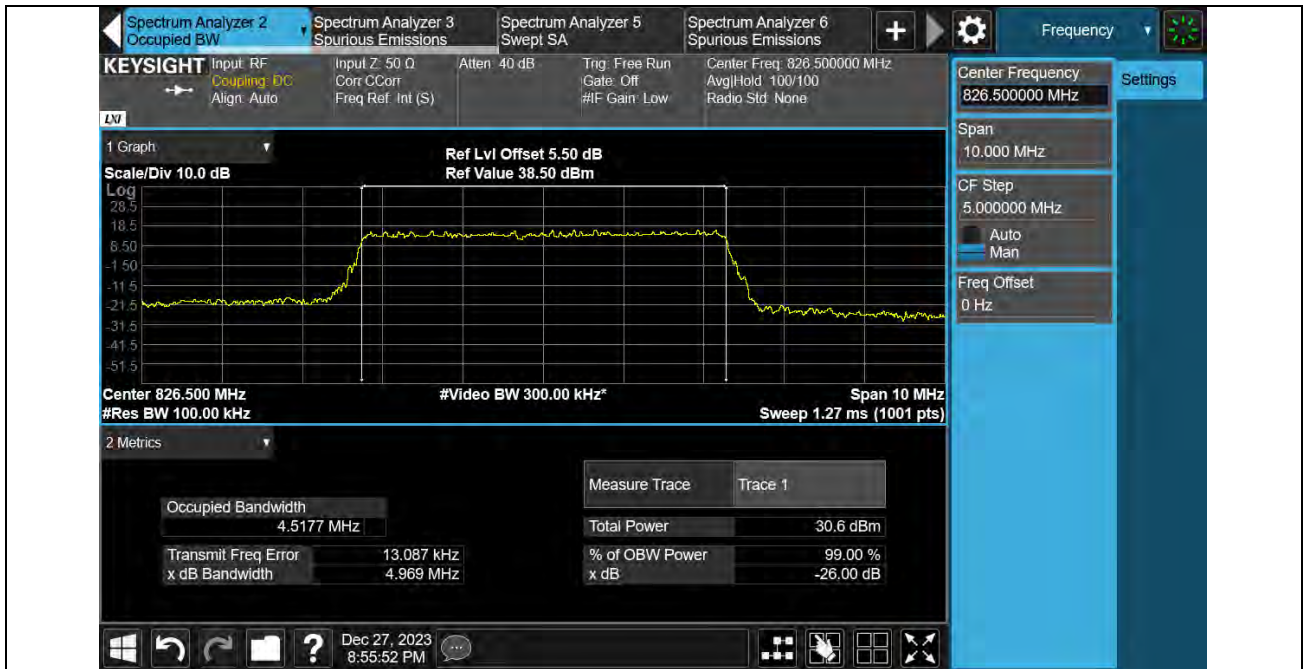

Band5-5MHz-QPSK-20525-25RB#0