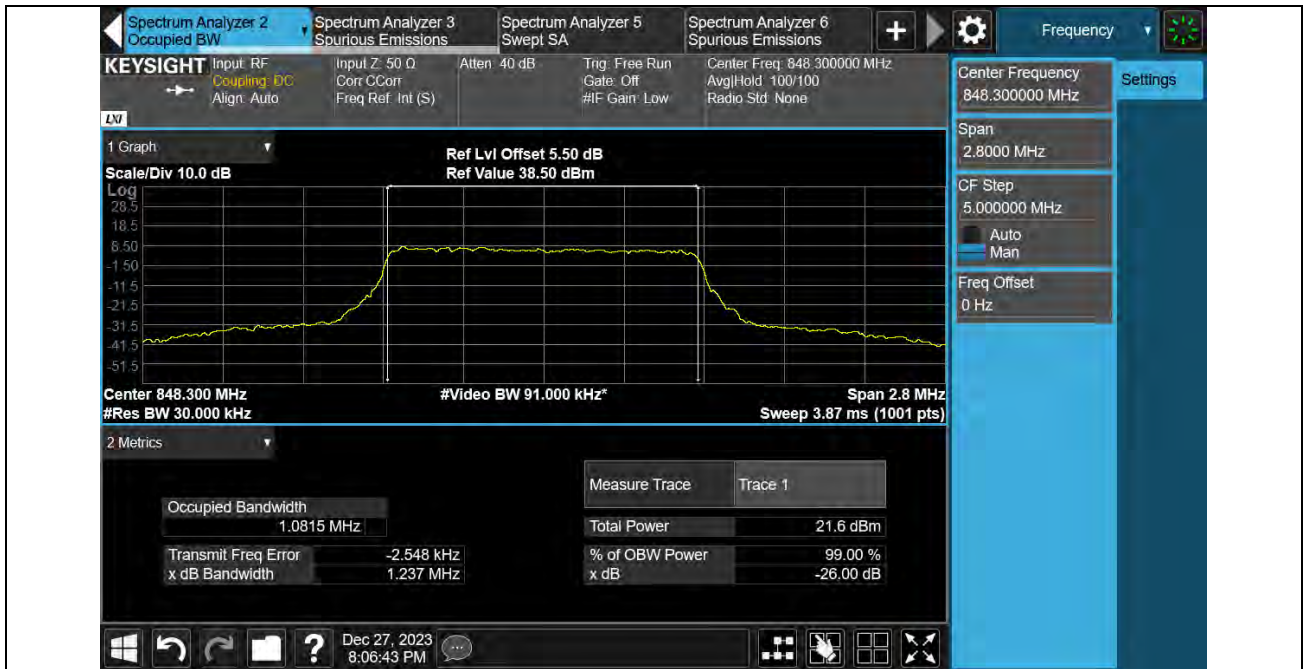

### Test Graphs

Band5-1.4MHz-16QAM-20407-6RB#0

Band5-1.4MHz-16QAM-20525-6RB#0

Band5-1.4MHz-16QAM-20643-6RB#0

Band5-1.4MHz-64QAM-20407-6RB#0

Band5-1.4MHz-64QAM-20525-6RB#0

Band5-1.4MHz-64QAM-20643-6RB#0

Band5-3MHz-QPSK-20415-15RB#0