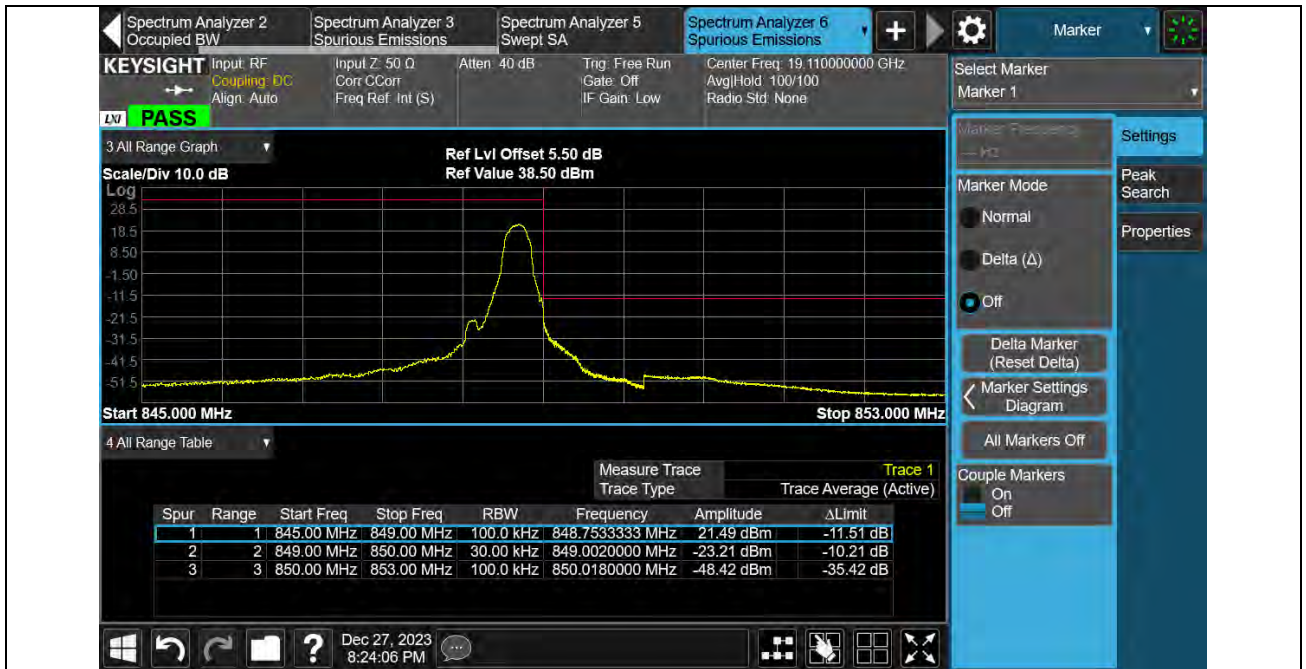

BUREAU
VERITAS

Test Report No.: PSU-QSU2312200110RF01

Band5-1.4MHz-16QAM-20643-6RB#0