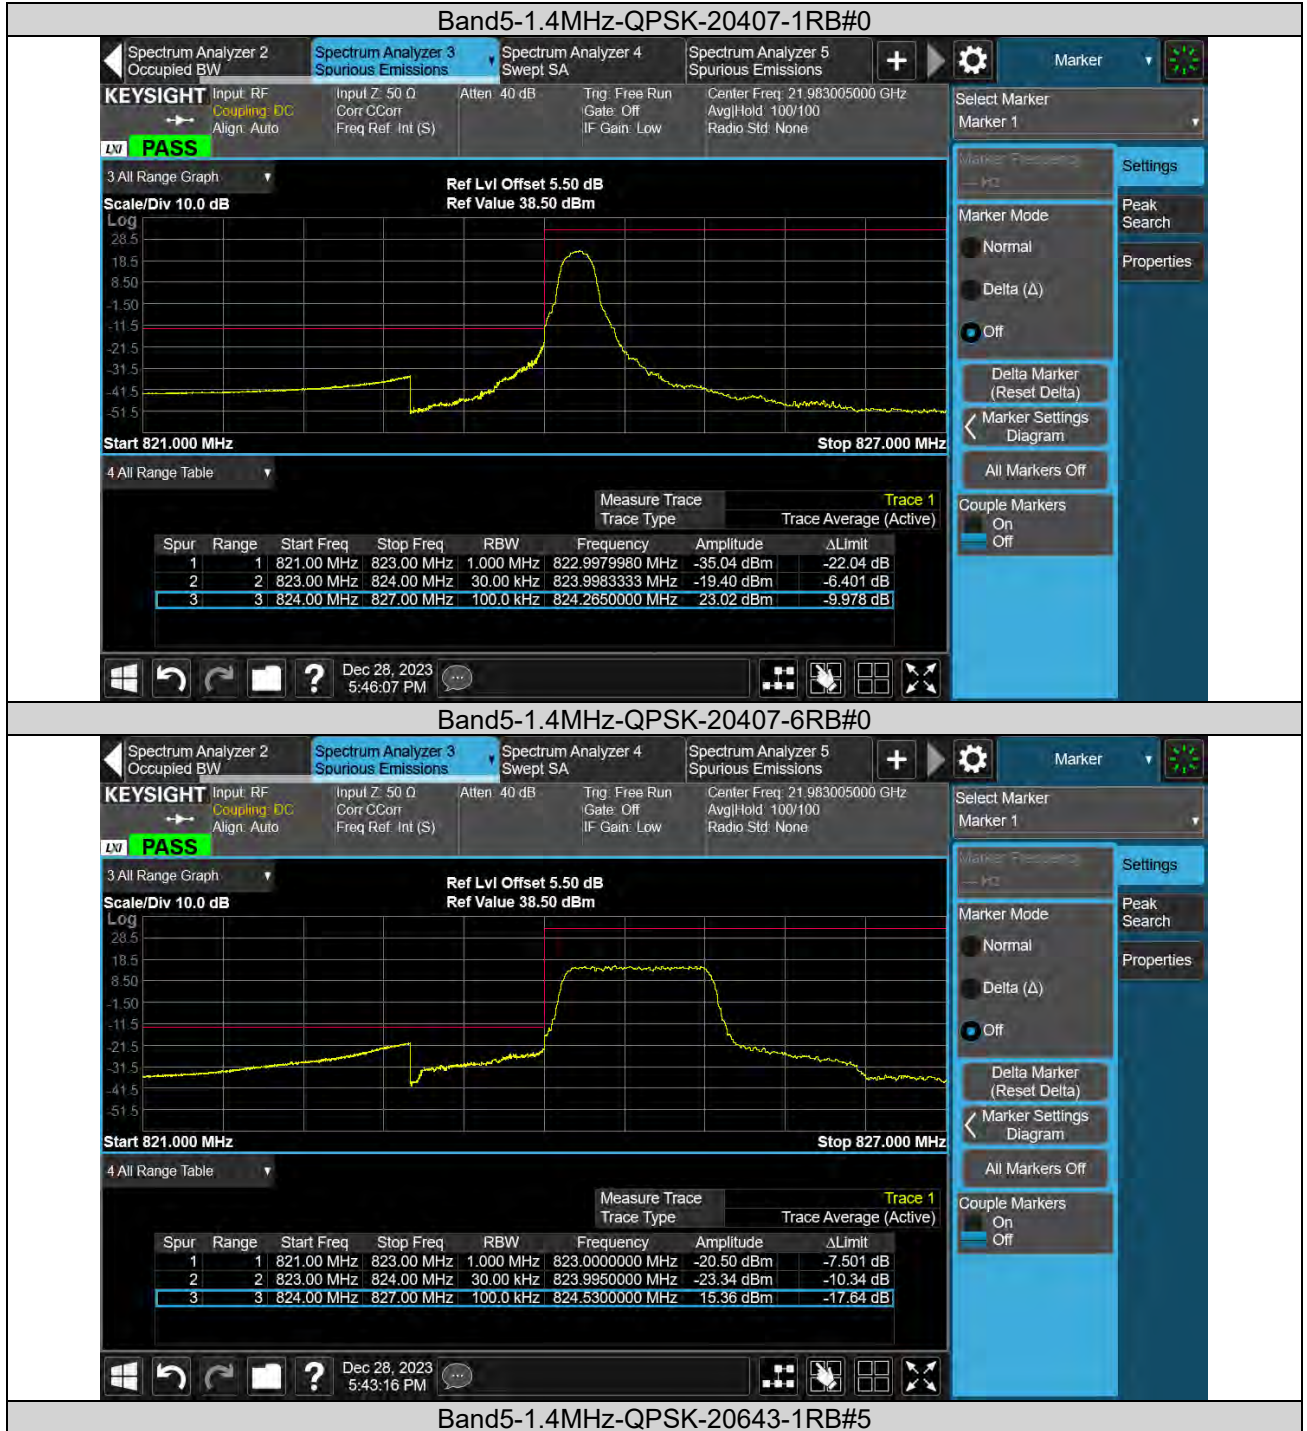

BUREAU VERITAS

Test Report No.: PSU-QSU2312200110RF01

Test Graphs