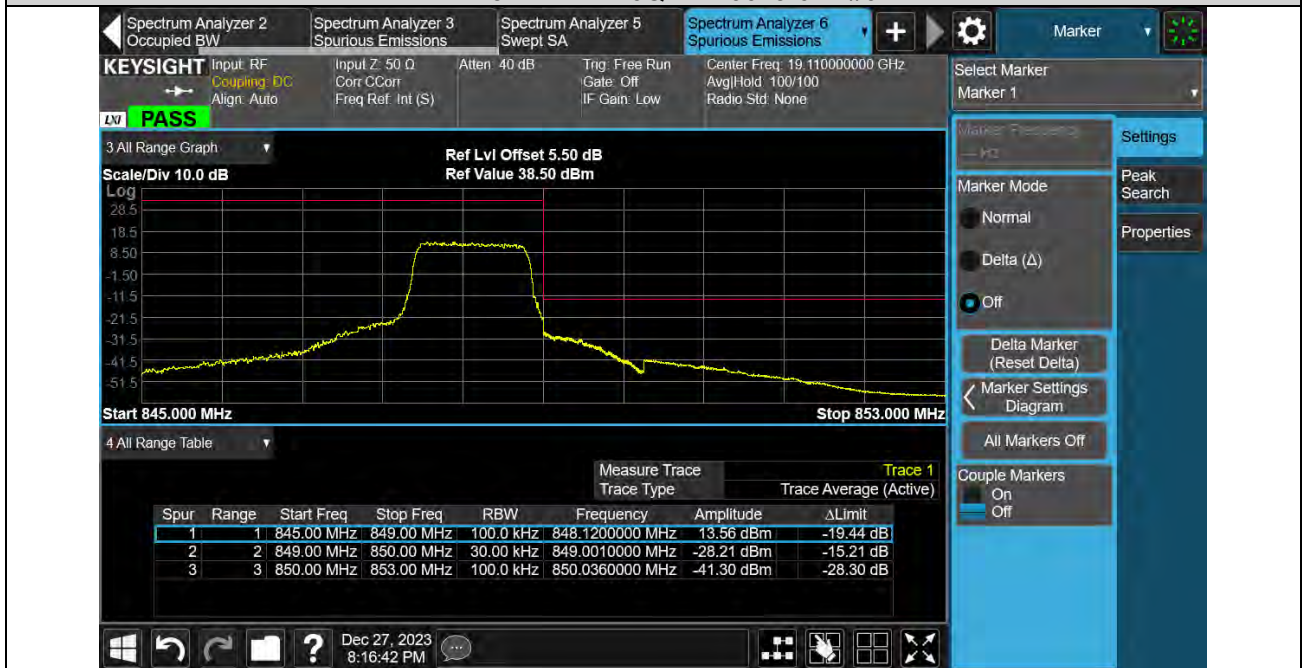

Band5-1.4MHz-64QAM-20407-1RB#0