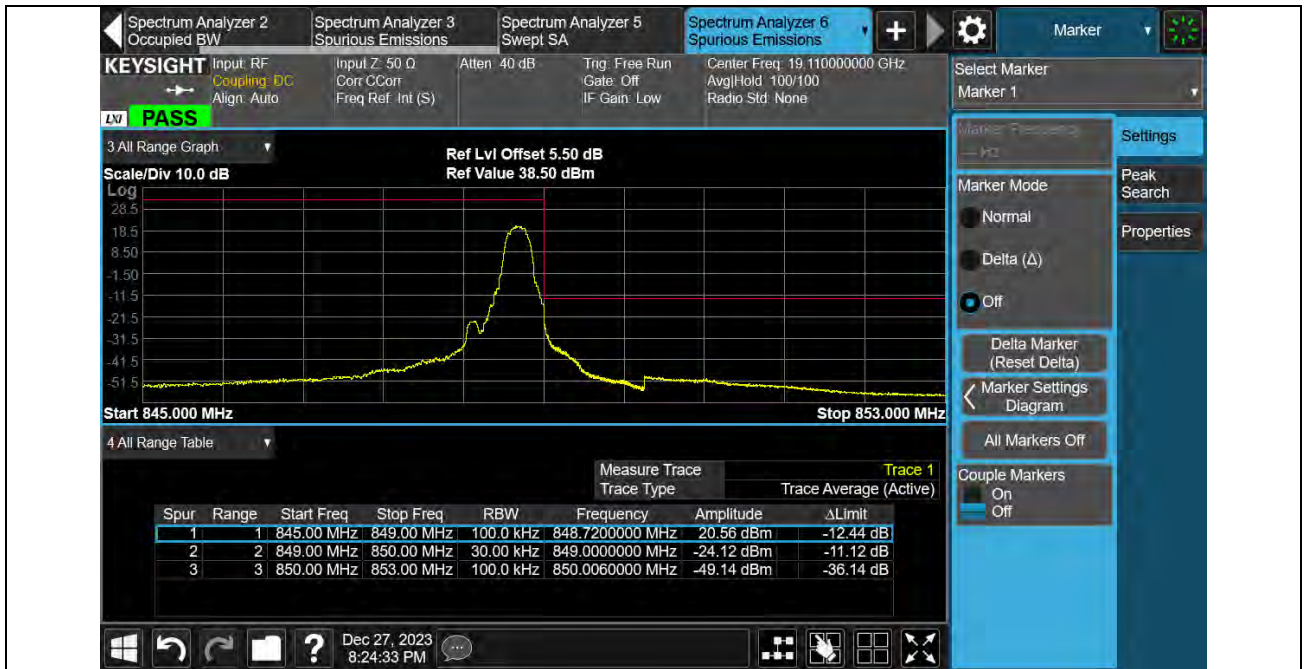

BUREAU
VERITAS

Test Report No.: PSU-QSU2312200110RF01