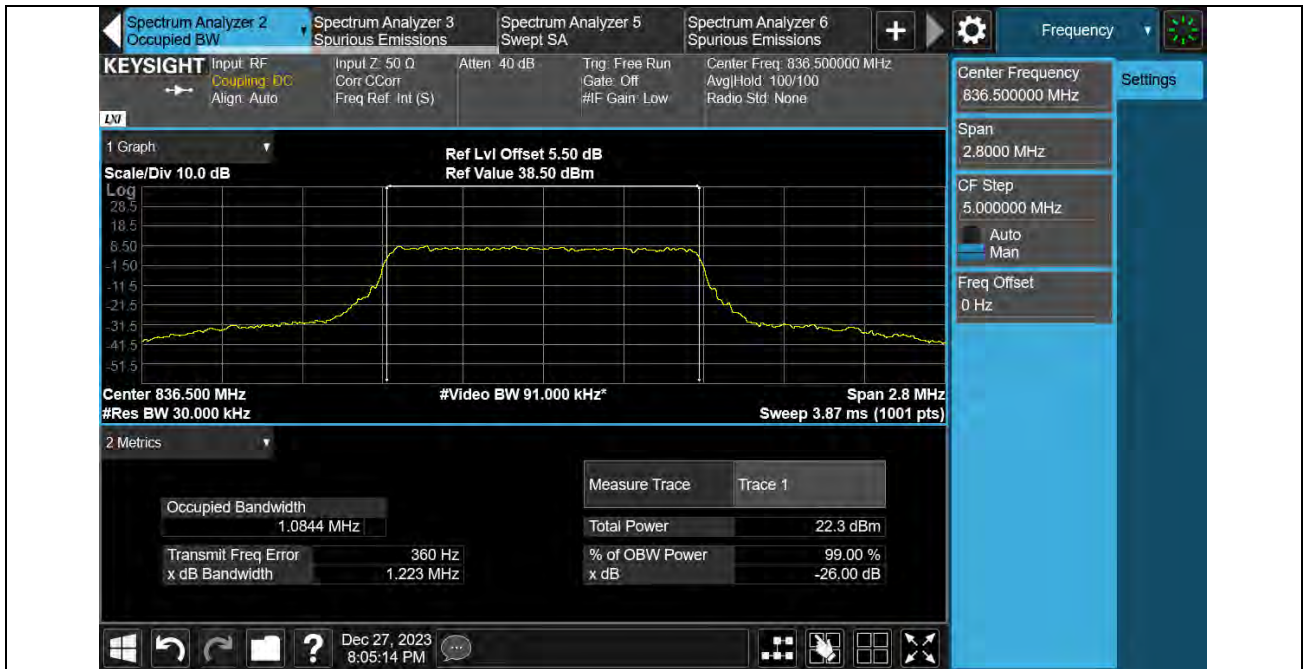

### Test Graphs

Band5-1.4MHz-16QAM-20407-6RB#0

Band5-1.4MHz-16QAM-20525-6RB#0

Band5-1.4MHz-16QAM-20643-6RB#0

Band5-1.4MHz-64QAM-20407-6RB#0

Band5-1.4MHz-64QAM-20525-6RB#0

Band5-1.4MHz-64QAM-20643-6RB#0

Band5-3MHz-QPSK-20415-15RB#0