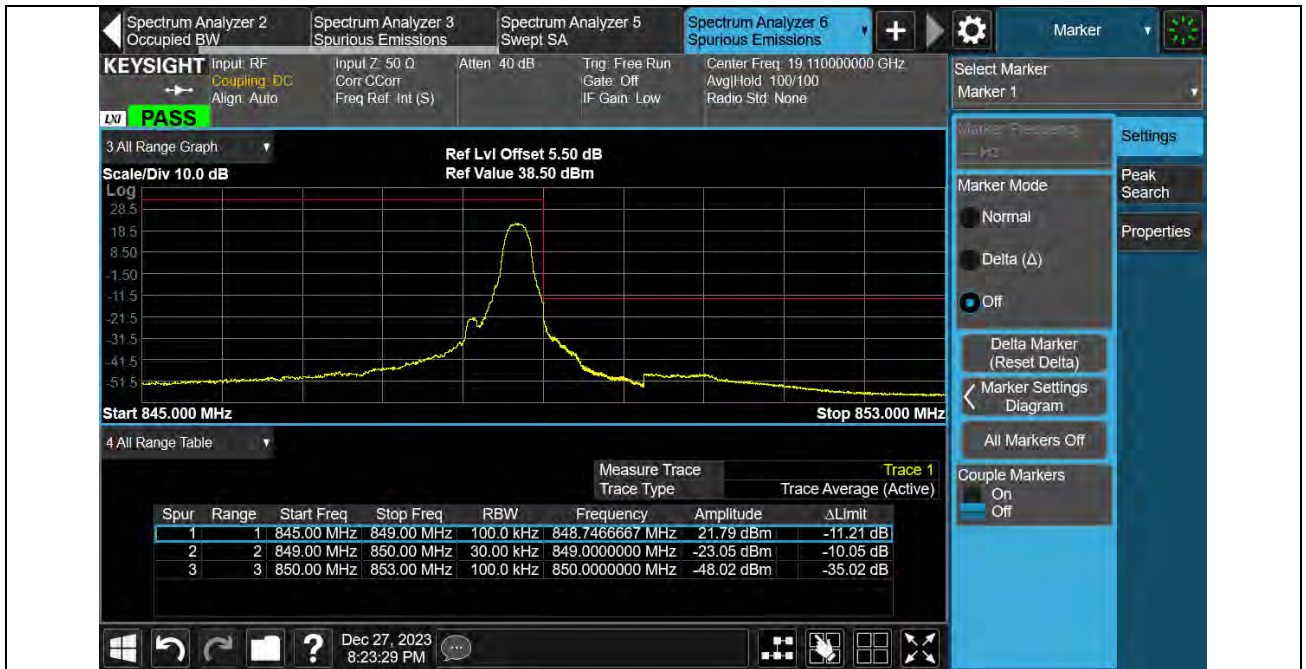

### Test Graphs

BUREAU VERITAS

Test Report No.: PSU-QSU2312200110RF01

Band5-1.4MHz-QPSK-20643-6RB#0

Band5-1.4MHz-16QAM-20407-1RB#0

BUREAU VERITAS

Test Report No.: PSU-QSU2312200110RF01

Band5-1.4MHz-16QAM-20407-6RB#0