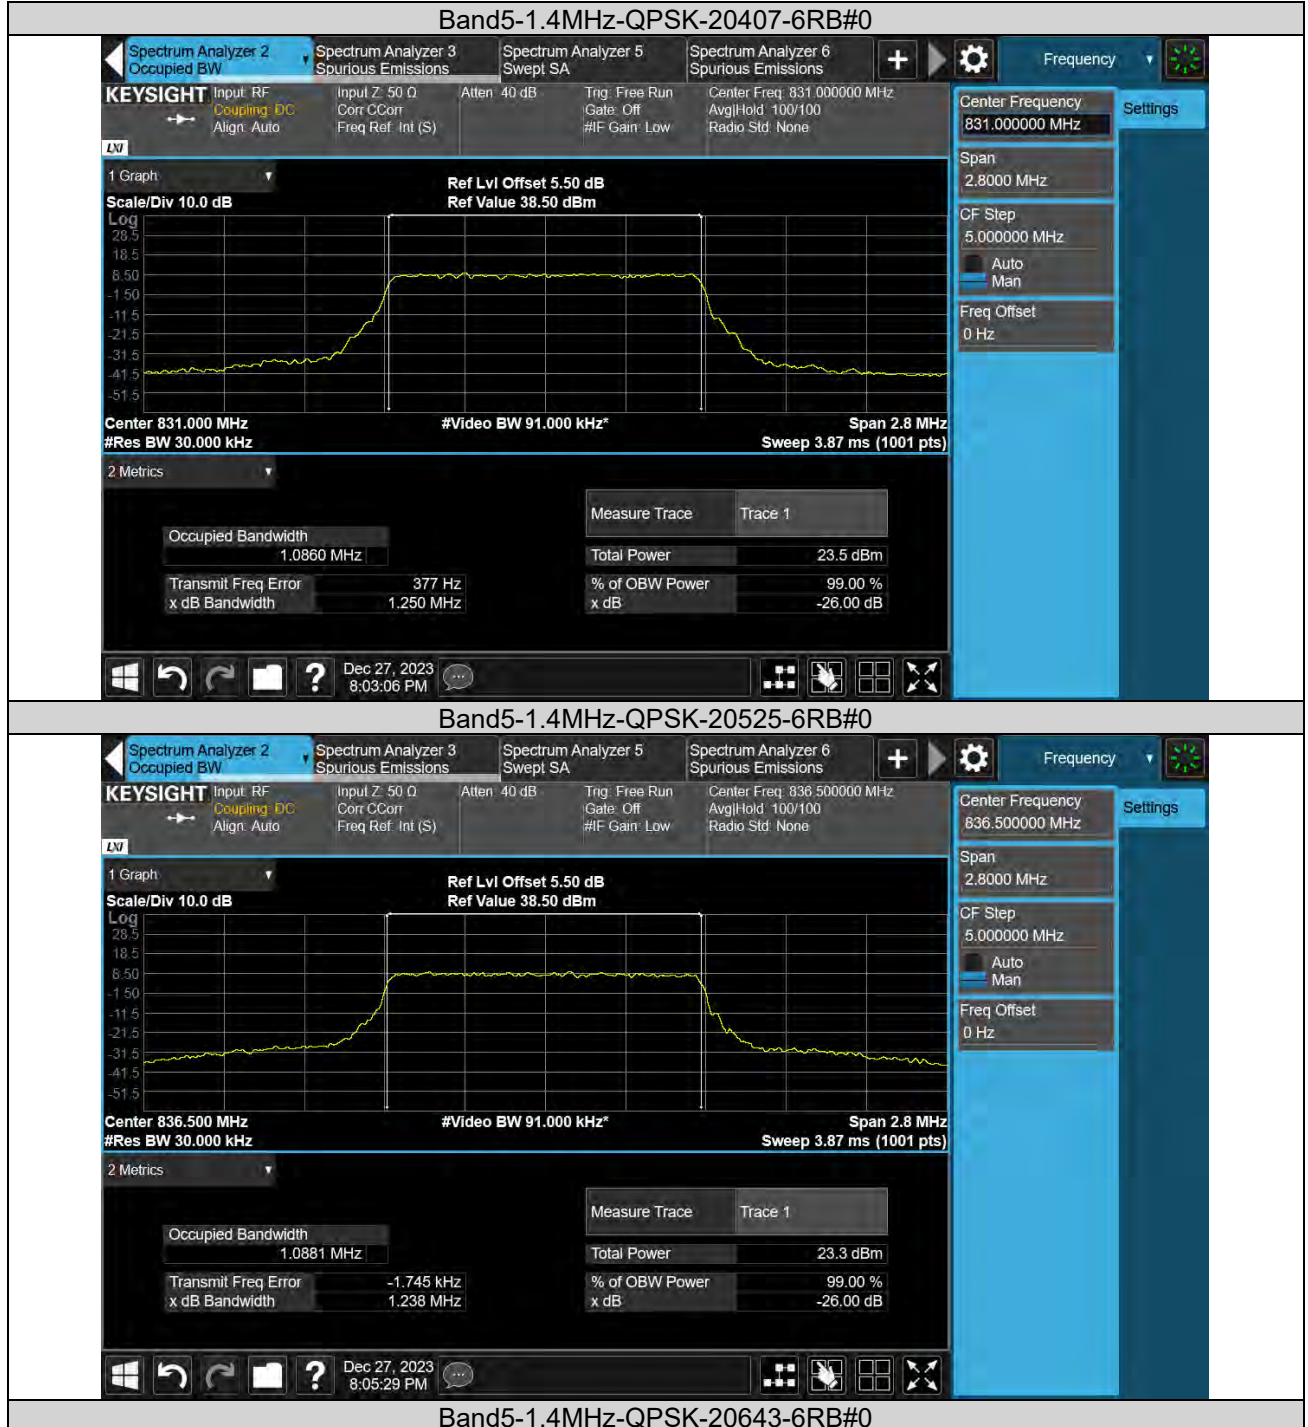

BUREAU VERITAS

Test Report No.: PSU-QSU2312200110RF01

Test Graphs