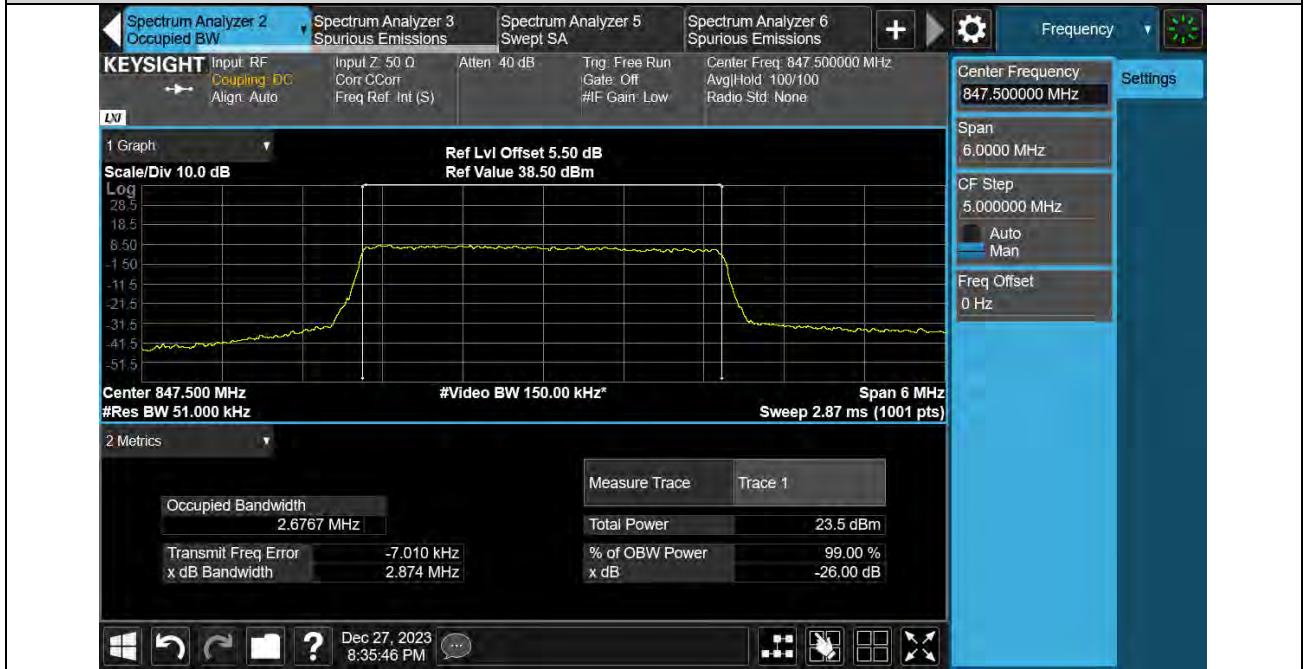

Band5-3MHz-QPSK-20635-15RB#0