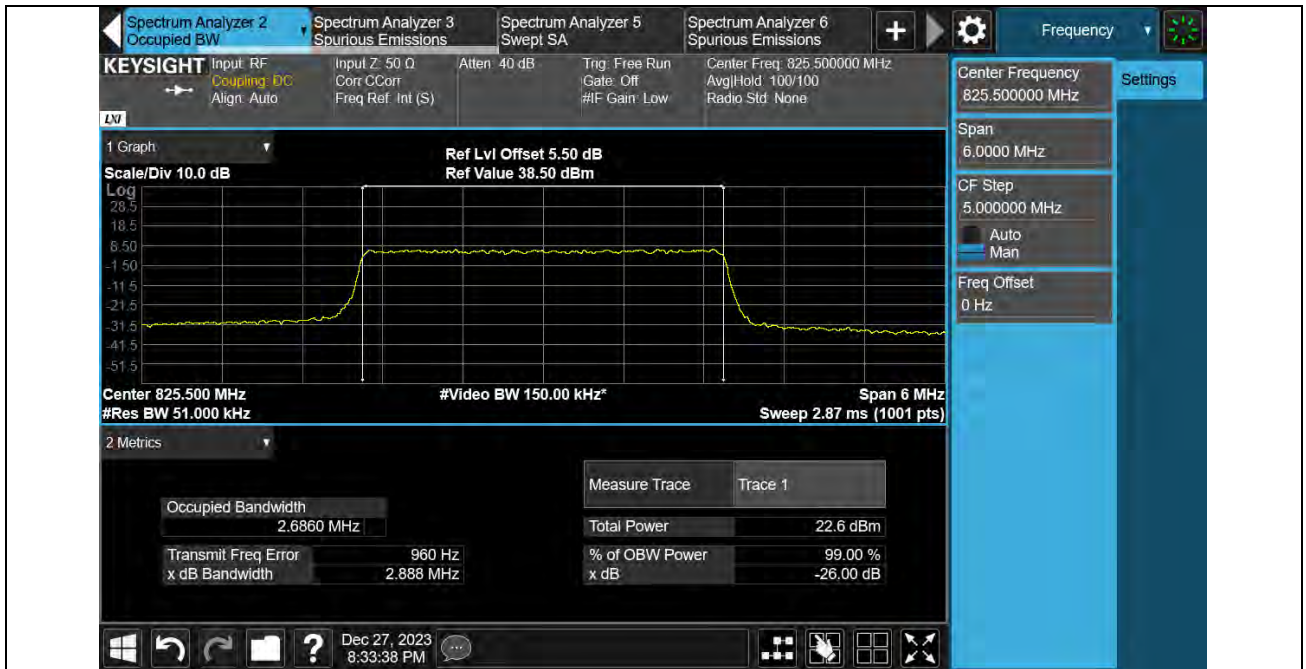

Band5-3MHz-16QAM-20415-15RB#0