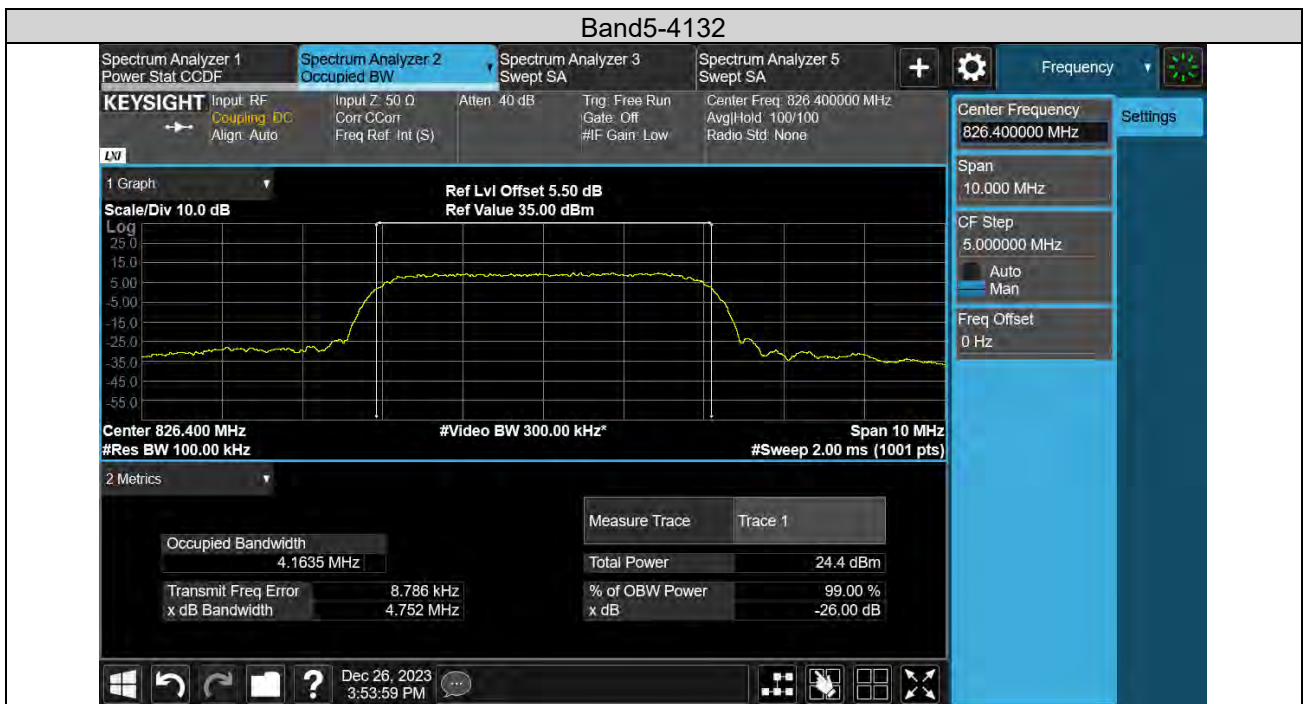

26dB Bandwidth