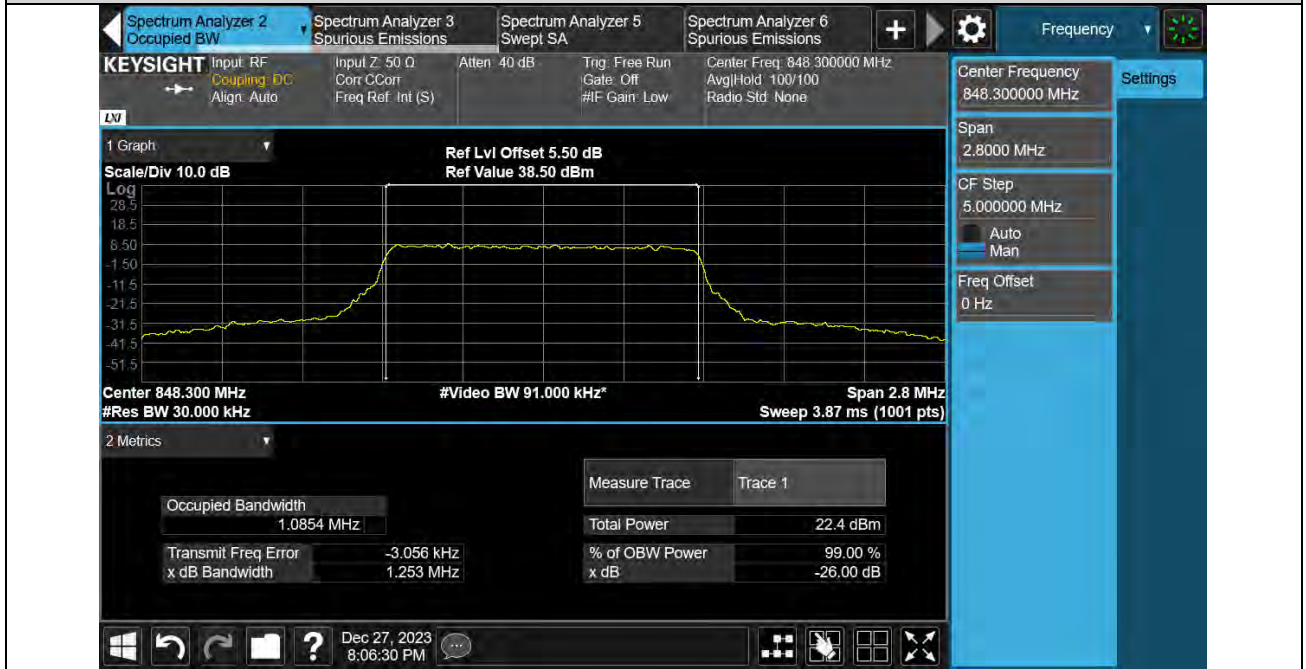

### Test Graphs

Band5-1.4MHz-16QAM-20407-6RB#0

Band5-1.4MHz-16QAM-20525-6RB#0

Band5-1.4MHz-16QAM-20643-6RB#0

Band5-1.4MHz-64QAM-20407-6RB#0

Band5-1.4MHz-64QAM-20525-6RB#0

Band5-1.4MHz-64QAM-20643-6RB#0

Band5-3MHz-QPSK-20415-15RB#0