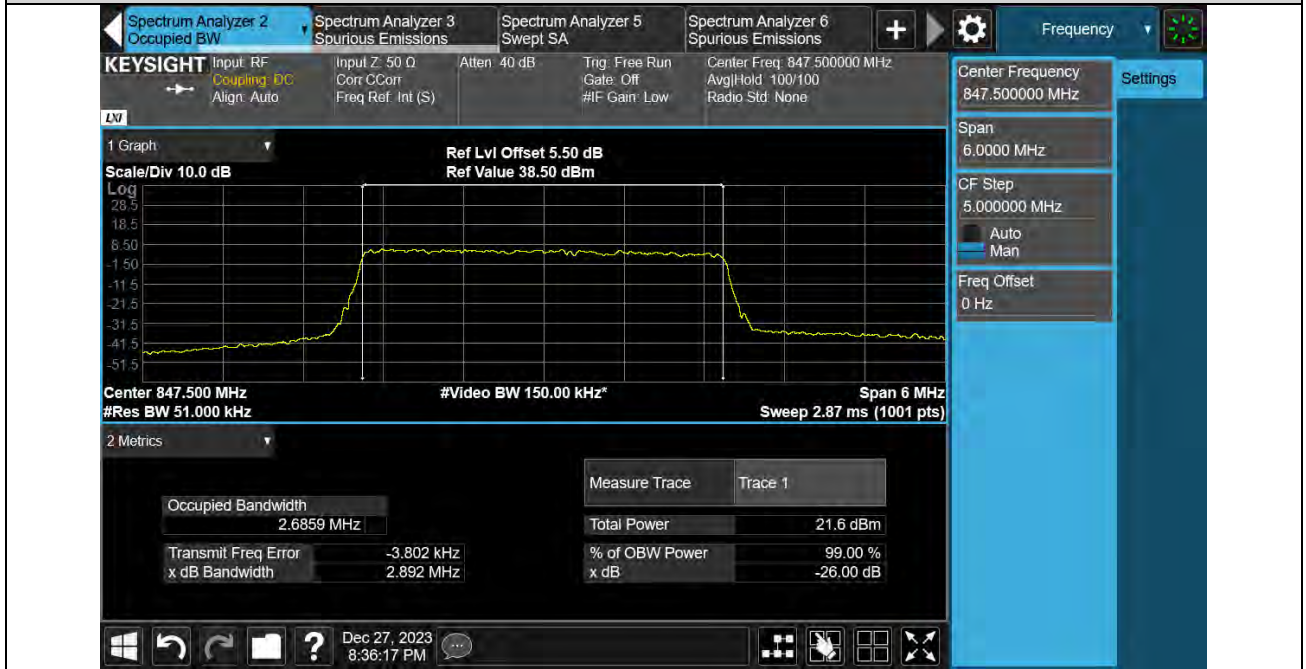

Band5-3MHz-64QAM-20635-15RB#0

Band5-5MHz-QPSK-20425-25RB#0