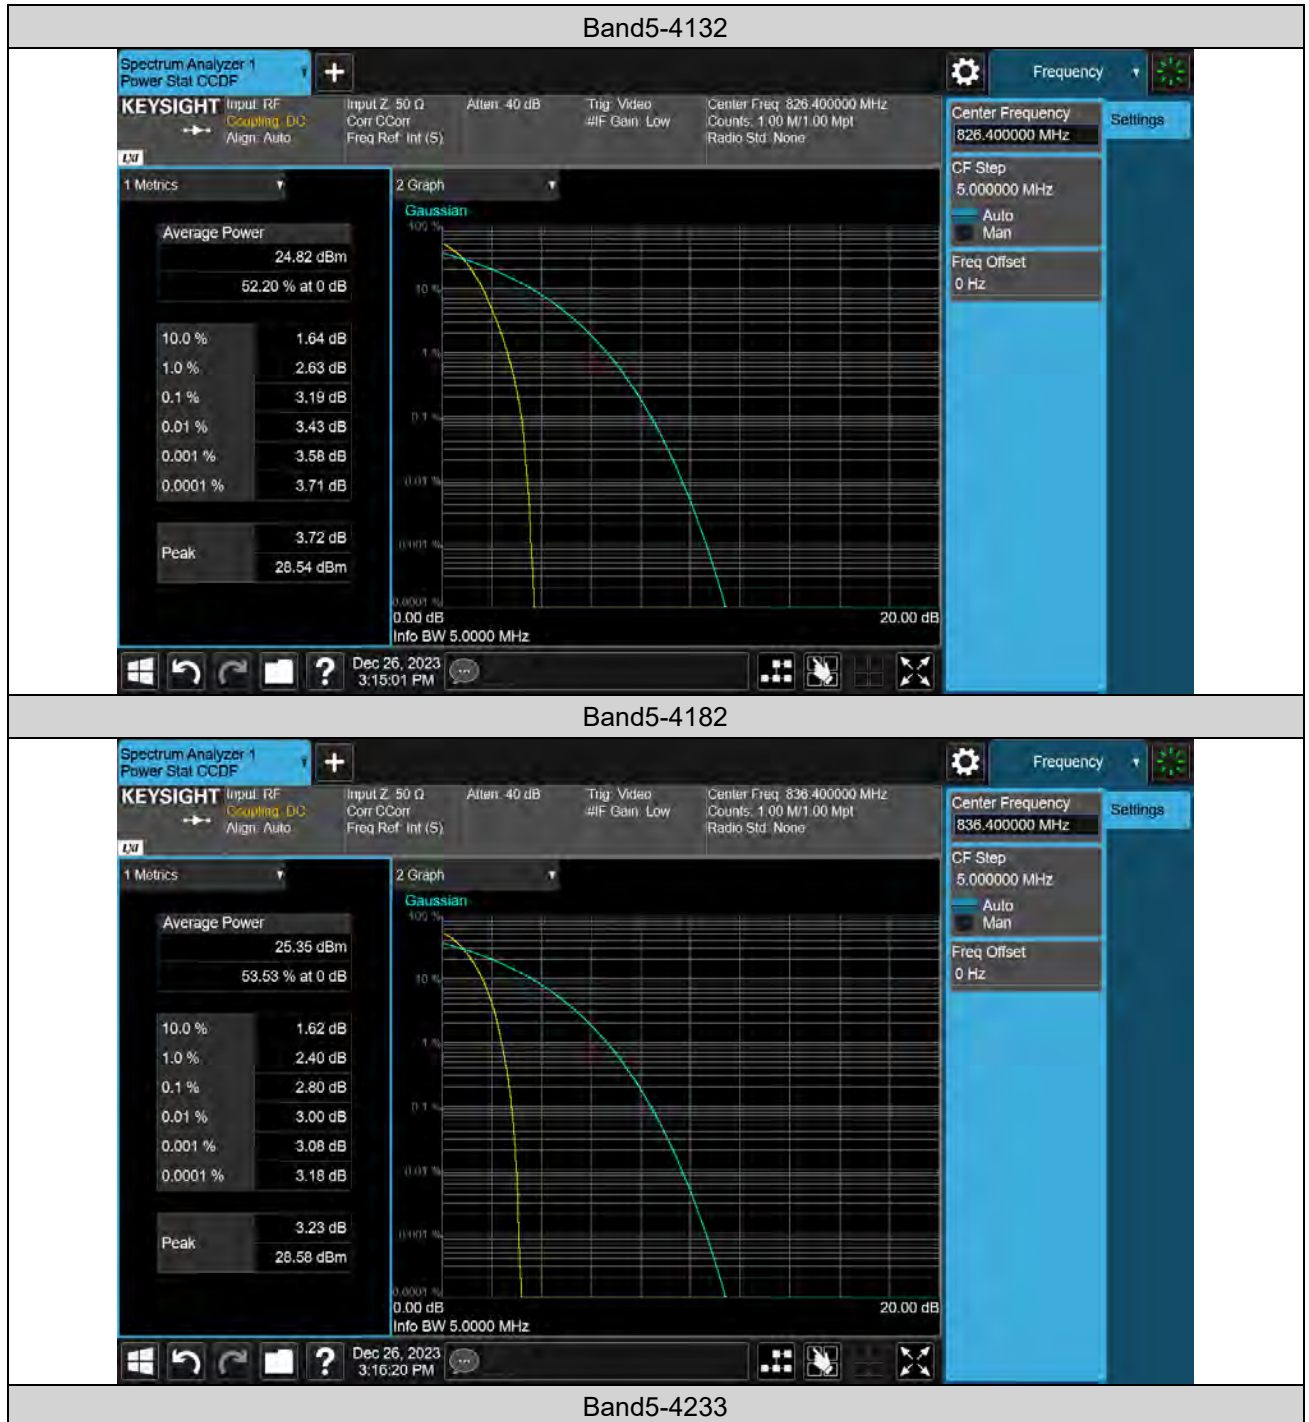

BUREAU VERITAS

Test Report No.: PSU-QSU2312200110RF01

Test Graphs