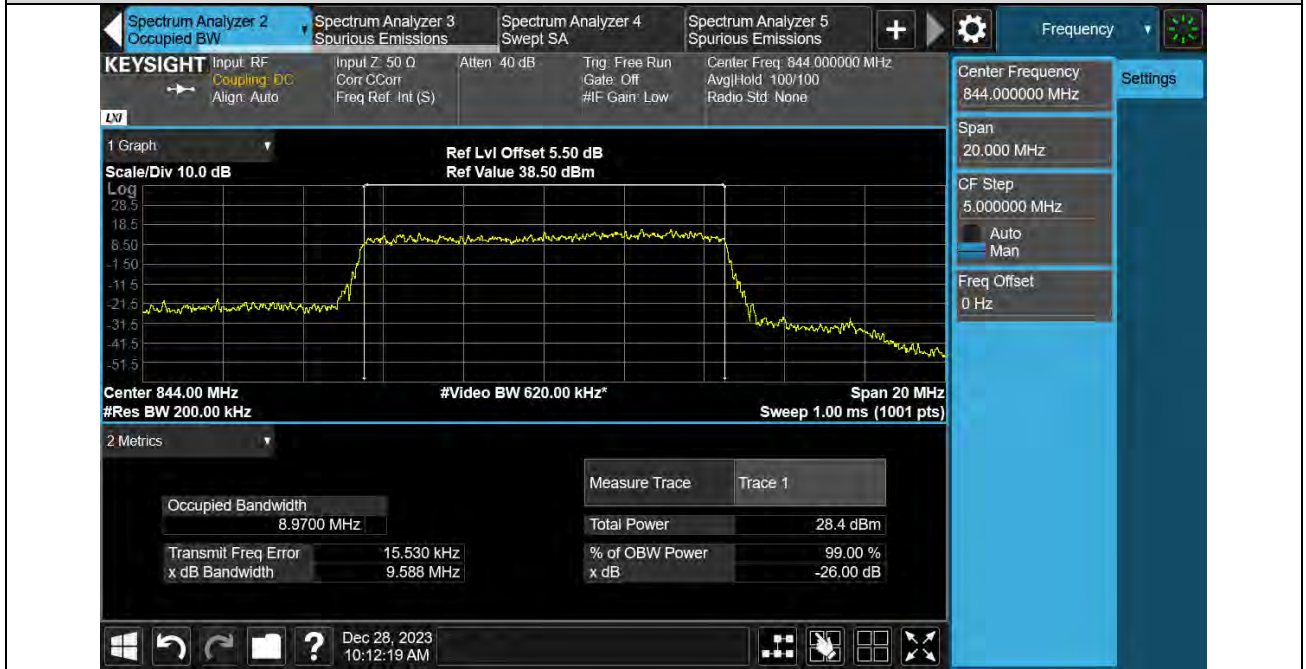

Band5-10MHz-16QAM-20525-50RB#0

Band5-10MHz-16QAM-20600-50RB#0

Band5-10MHz-64QAM-20450-50RB#0

Band5-10MHz-64QAM-20525-50RB#0

Band5-10MHz-64QAM-20600-50RB#0

### BAND EDGE