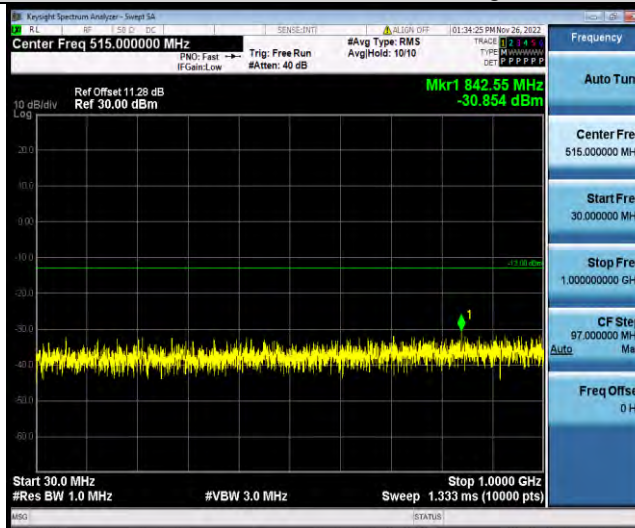

Band66-15MHz-64QAM-132322-1RB#0-Range2:1000~2000MHz