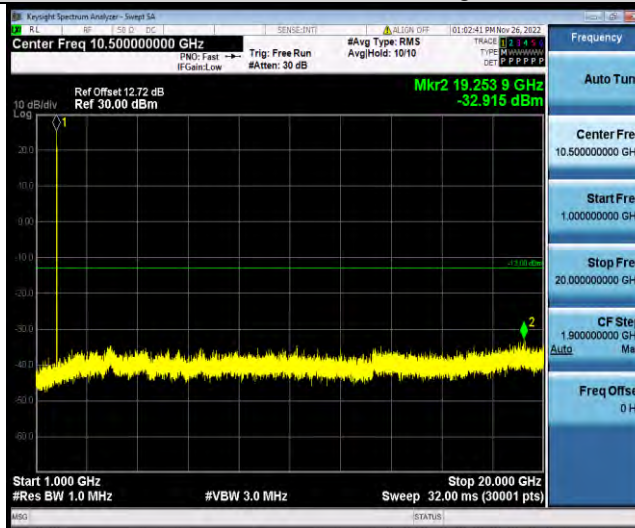

Band66-5MHz-64QAM-131997-1RB#0-Range1:30~1000MHz