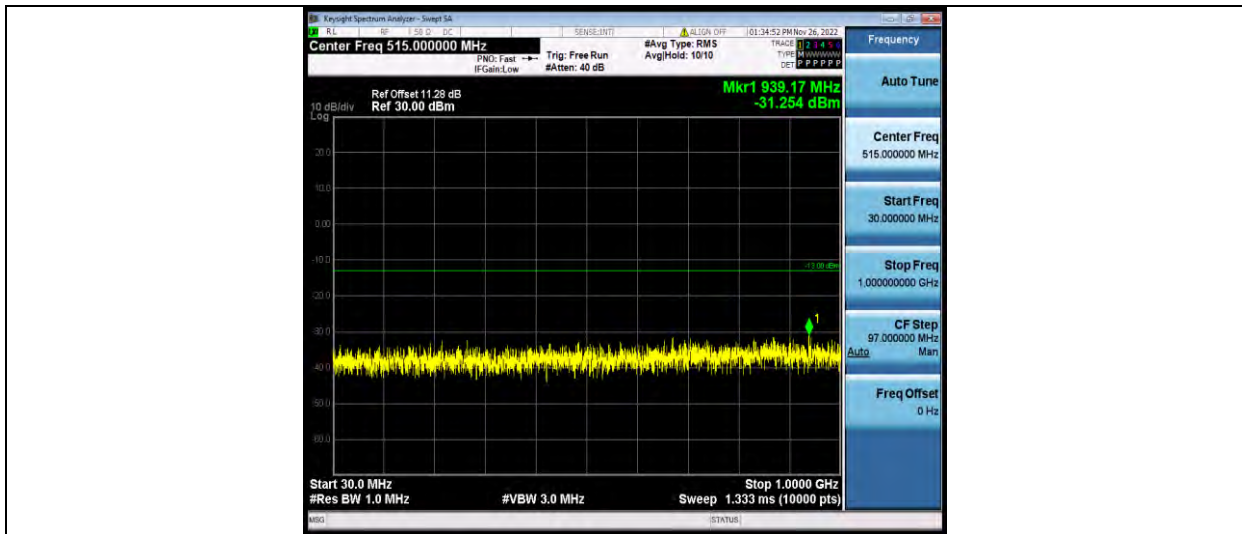

BUREAU VERITAS

Test Report No.: W7L-P22110001RF06

Band66-15MHz-16QAM-132597-1RB#0-Range2:1000~20000MHz