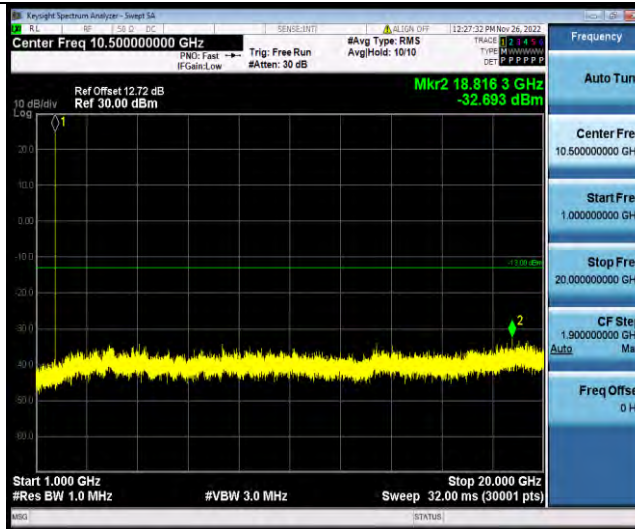

BUREAU VERITAS

Test Report No.: W7L-P22110001RF06

Band66-1.4MHz-QPSK-132322-1RB#0-Range1:30~1000MHz