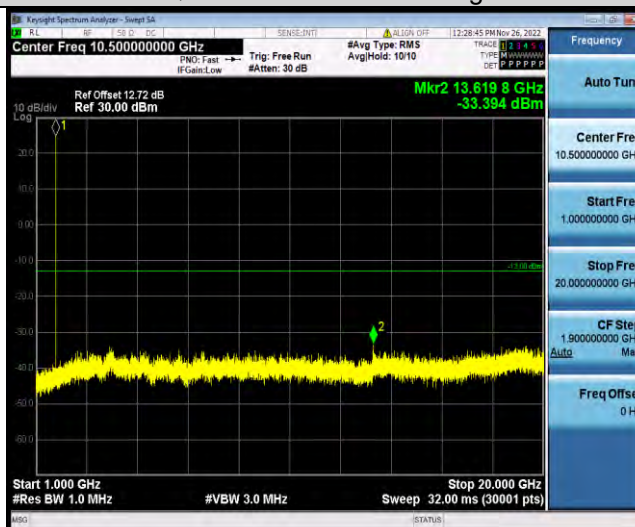

BUREAU VERITAS

Test Report No.: W7L-P22110001RF06

Band66-1.4MHz-64QAM-132322-1RB#0-Range1:30~1000MHz

Band66-1.4MHz-64QAM-132322-1RB#0-Range2:1000~2000MHz

Band66-1.4MHz-64QAM-132665-1RB#0-Range1:30~1000MHz