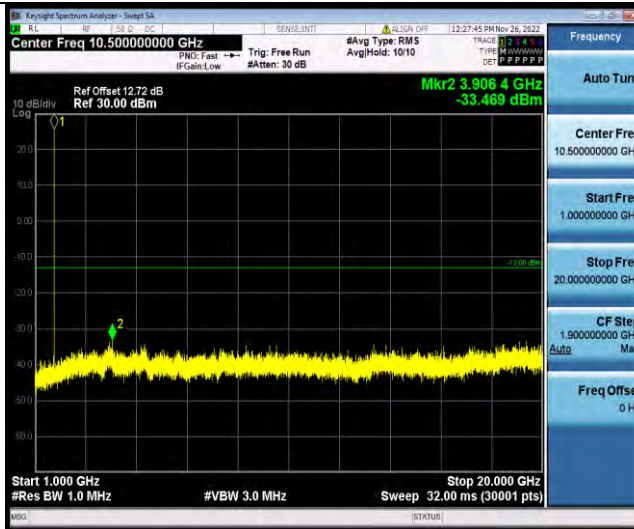

BUREAU VERITAS

Test Report No.: W7L-P22110001RF06

Band66-1.4MHz-16QAM-132322-1RB#0-Range1:30~1000MHz