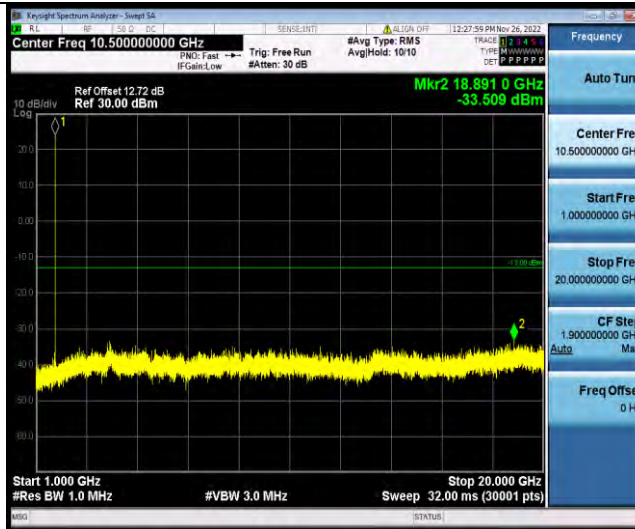

BUREAU VERITAS

Test Report No.: W7L-P22110001RF06

Band66-1.4MHz-64QAM-132322-1RB#0-Range1:30~1000MHz