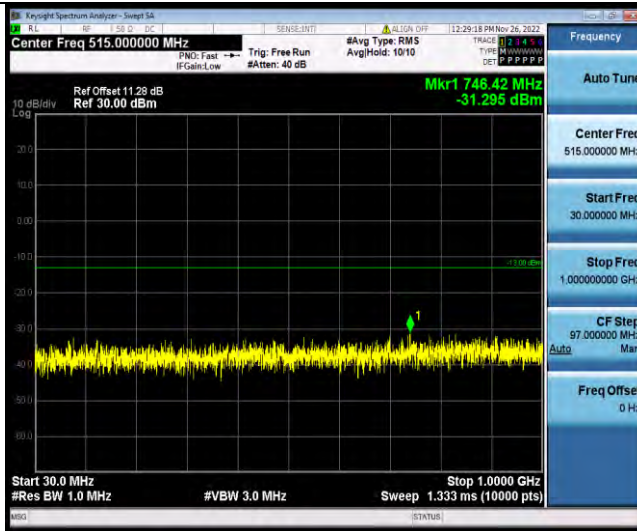

BUREAU VERITAS

Test Report No.: W7L-P22110001RF06

Band66-1.4MHz-64QAM-132665-1RB#0-Range2:1000~2000MHz