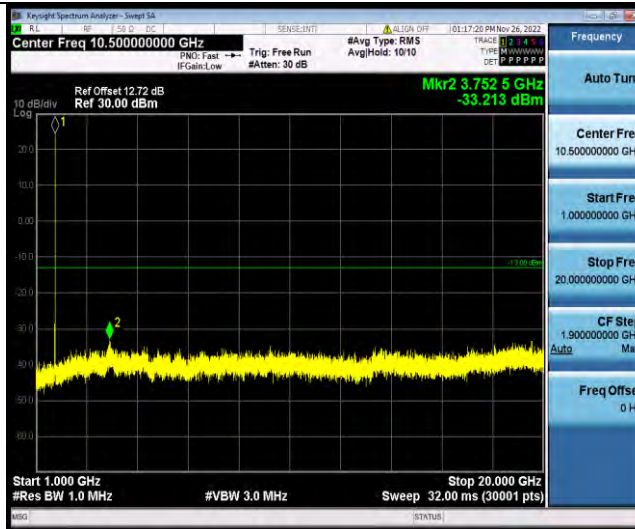

BUREAU VERITAS

Test Report No.: W7L-P22110001RF06

Band66-10MHz-16QAM-132322-1RB#0-Range1:30~1000MHz