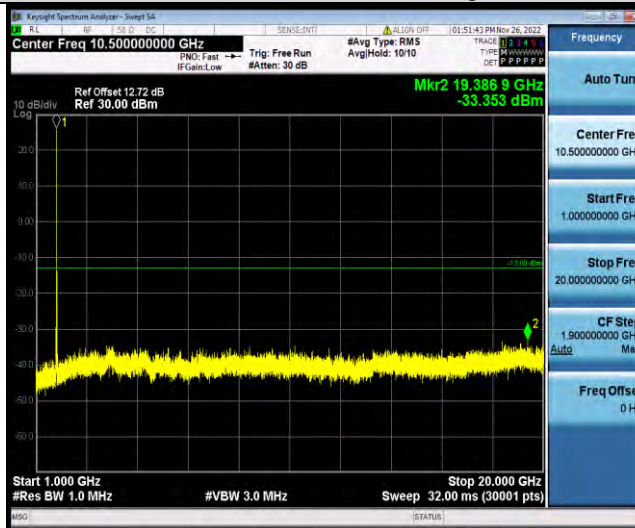

Band66-20MHz-64QAM-132572-1RB#0-Range1:30~1000MHz

BUREAU VERITAS

Test Report No.: W7L-P22110001RF06

Band66-20MHz-64QAM-132572-1RB#0-Range2:1000~20000MHz

FREQUENCY STABILITY

Test Result

Voltage										
Band	Bandwidth	Modulation	Channel	RB Configure	Voltage [Vdc]	Temperature (°C)	Deviation (Hz)	Deviation (ppm)	Limit (ppm)	Verdict
Band6 6	1.4MHz	QPSK	13197 9	6RB#0	VL	NT	-11.49	-0.006717	±2.5	PASS
Band6 6	1.4MHz	QPSK	13197 9	6RB#0	VN	NT	-13.10	-0.007658	±2.5	PASS
Band6 6	1.4MHz	QPSK	13197 9	6RB#0	VH	NT	-12.85	-0.007512	±2.5	PASS
Band6 6	1.4MHz	QPSK	13232 2	6RB#0	VL	NT	-17.45	-0.010000	±2.5	PASS
Band6 6	1.4MHz	QPSK	13232 2	6RB#0	VN	NT	-16.25	-0.009312	±2.5	PASS
Band6 6	1.4MHz	QPSK	13232 2	6RB#0	VH	NT	-13.35	-0.007650	±2.5	PASS
Band6 6	1.4MHz	QPSK	13266 5	6RB#0	VL	NT	-12.87	-0.007233	±2.5	PASS
Band6 6	1.4MHz	QPSK	13266 5	6RB#0	VN	NT	-14.72	-0.008273	±2.5	PASS
Band6 6	1.4MHz	QPSK	13266 5	6RB#0	VH	NT	-7.48	-0.004204	±2.5	PASS
Band6 6	1.4MHz	16QAM	13197 9	6RB#0	VL	NT	-4.25	-0.002484	±2.5	PASS
Band6 6	1.4MHz	16QAM	13197 9	6RB#0	VN	NT	-6.31	-0.003689	±2.5	PASS
Band6 6	1.4MHz	16QAM	13197 9	6RB#0	VH	NT	-7.20	-0.004209	±2.5	PASS
Band6 6	1.4MHz	16QAM	13232 2	6RB#0	VL	NT	-3.10	-0.001777	±2.5	PASS
Band6 6	1.4MHz	16QAM	13232 2	6RB#0	VN	NT	-5.32	-0.003049	±2.5	PASS
Band6 6	1.4MHz	16QAM	13232 2	6RB#0	VH	NT	-4.42	-0.002533	±2.5	PASS
Band6 6	1.4MHz	16QAM	13266 5	6RB#0	VL	NT	-4.76	-0.002675	±2.5	PASS
Band6 6	1.4MHz	16QAM	13266 5	6RB#0	VN	NT	-4.52	-0.002540	±2.5	PASS
Band6 6	1.4MHz	16QAM	13266 5	6RB#0	VH	NT	-3.15	-0.001770	±2.5	PASS
Band6 6	1.4MHz	64QAM	13197 9	6RB#0	VL	NT	-4.38	-0.002560	±2.5	PASS
Band6 6	1.4MHz	64QAM	13197 9	6RB#0	VN	NT	-5.16	-0.003016	±2.5	PASS
Band6 6	1.4MHz	64QAM	13197 9	6RB#0	VH	NT	2.95	0.001724	±2.5	PASS