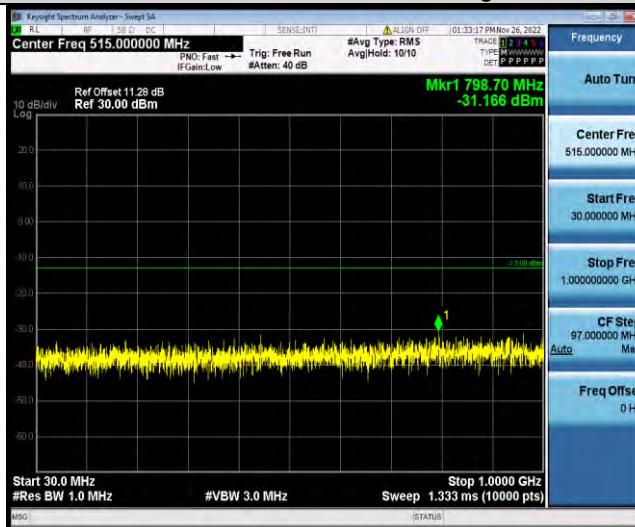

Band66-15MHz-QPSK-132047-1RB#0-Range2:1000~20000MHz