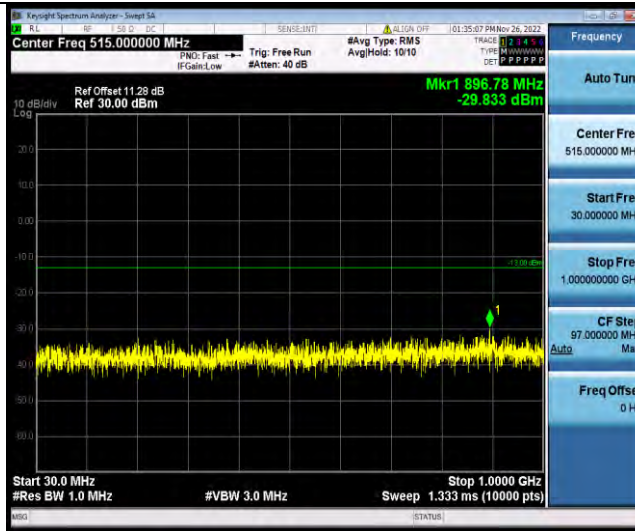

BUREAU VERITAS

Test Report No.: W7L-P22110001RF06

Band66-15MHz-64QAM-132597-1RB#0-Range2: 1000~20000MHz