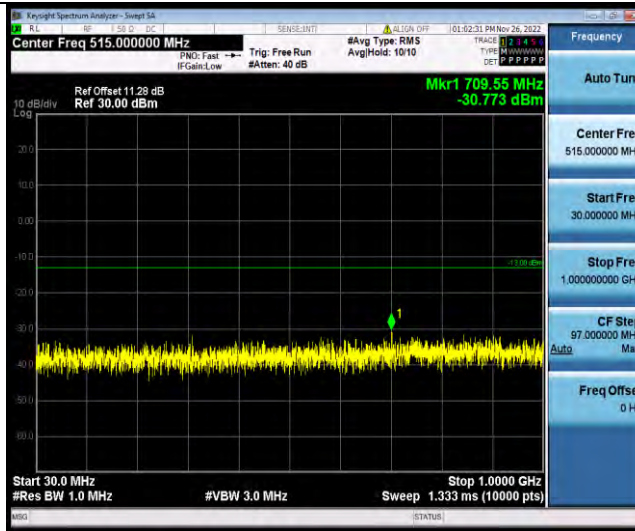

Test Report No.: W7L-P22110001RF06

Band66-5MHz-16QAM-132322-1RB#0-Range1:30~1000MHz

Band66-5MHz-16QAM-132322-1RB#0-Range2: 1000~2000MHz

Band66-5MHz-16QAM-132647-1RB#0-Range1:30~1000MHz

BUREAU VERITAS

Test Report No.: W7L-P22110001RF06