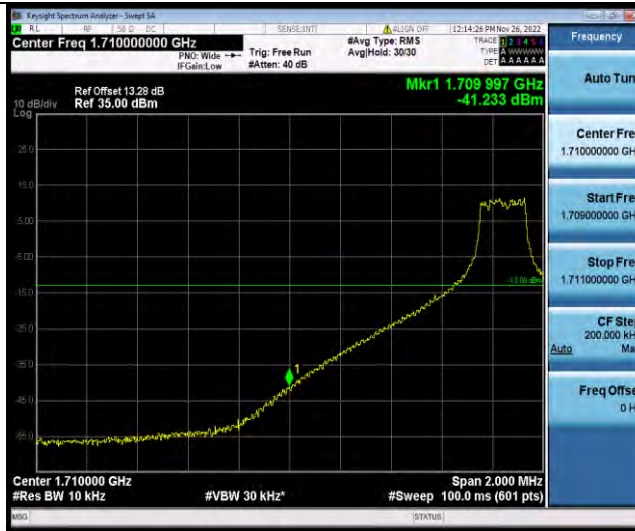

Band66-15MHz-QPSK-132597-75RB#0

Band66-15MHz-16QAM-132047-1RB#0

BUREAU VERITAS

Test Report No.: W7L-P22110001RF06

Band66-15MHz-16QAM-132047-75RB#0

Band66-15MHz-16QAM-132597-1RB#74

Band66-15MHz-16QAM-132597-75RB#0