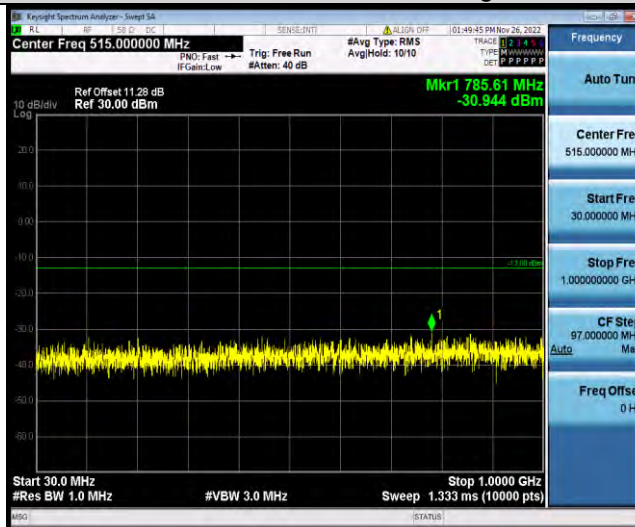

Band66-20MHz-QPSK-132072-1RB#0-Range2: 1000~20000MHz