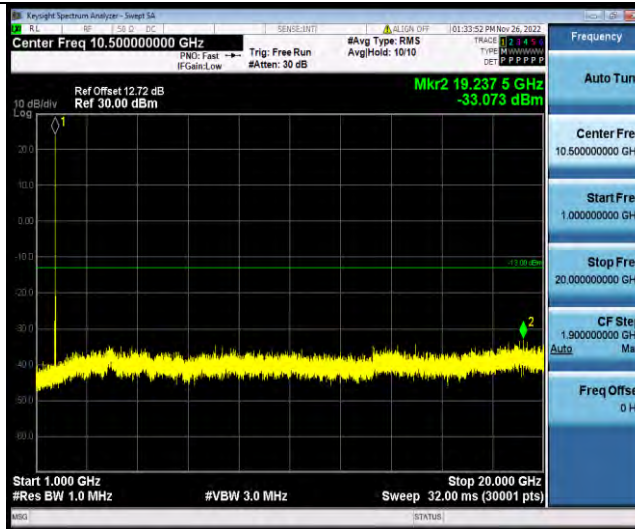

BUREAU VERITAS

Test Report No.: W7L-P22110001RF06

Band66-15MHz-64QAM-132322-1RB#0-Range1:30~1000MHz