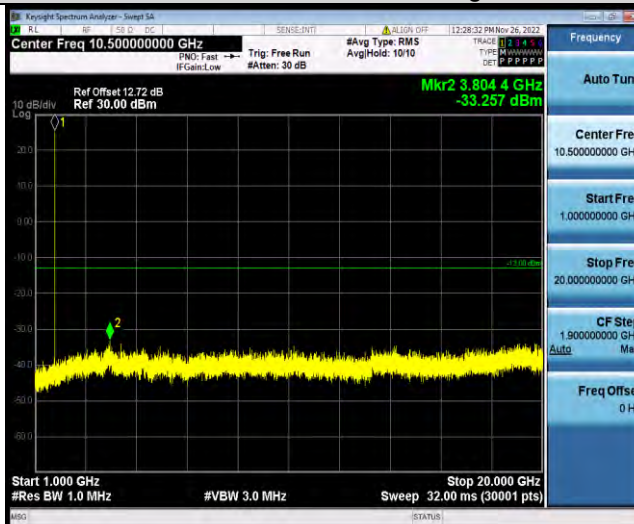

BUREAU VERITAS

Test Report No.: W7L-P22110001RF06

Band66-1.4MHz-16QAM-132322-1RB#0-Range1:30~1000MHz

Band66-1.4MHz-16QAM-132322-1RB#0-Range2:1000~2000MHz

Band66-1.4MHz-16QAM-132665-1RB#0-Range1:30~1000MHz