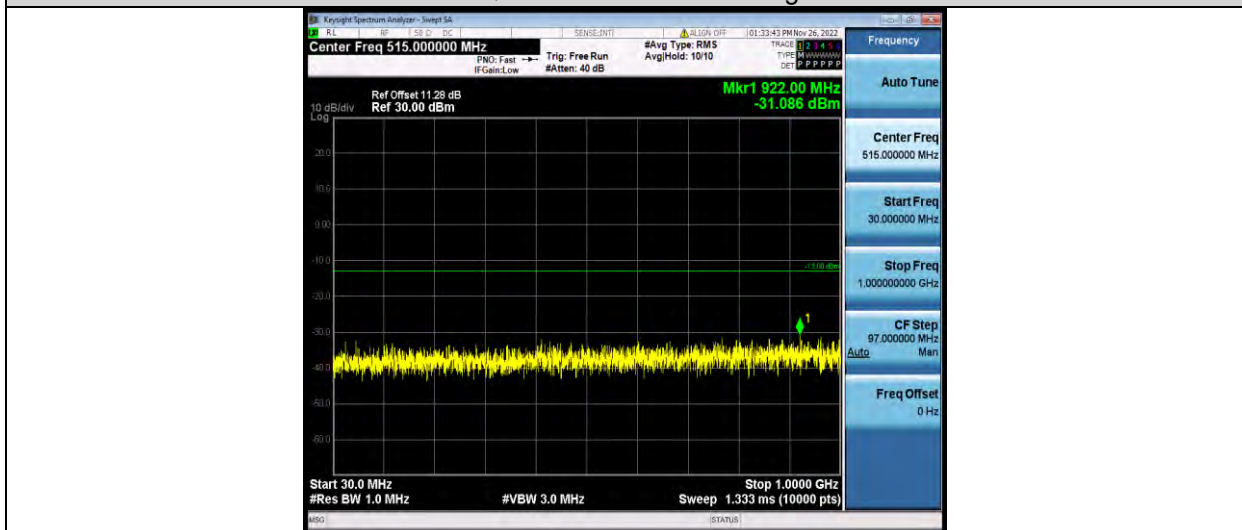

Band66-15MHz-16QAM-132597-1RB#0-Range1:30~1000MHz

BUREAU VERITAS

Test Report No.: W7L-P22110001RF06

Band66-15MHz-16QAM-132597-1RB#0-Range2:1000~20000MHz

Band66-15MHz-64QAM-132047-1RB#0-Range1:30~1000MHz

Band66-15MHz-64QAM-132047-1RB#0-Range2:1000~20000MHz