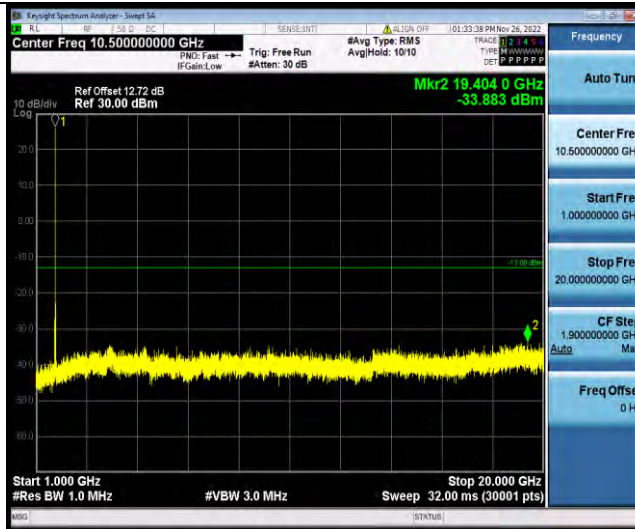

BUREAU VERITAS

Test Report No.: W7L-P22110001RF06

Band66-15MHz-16QAM-132322-1RB#0-Range1:30~1000MHz