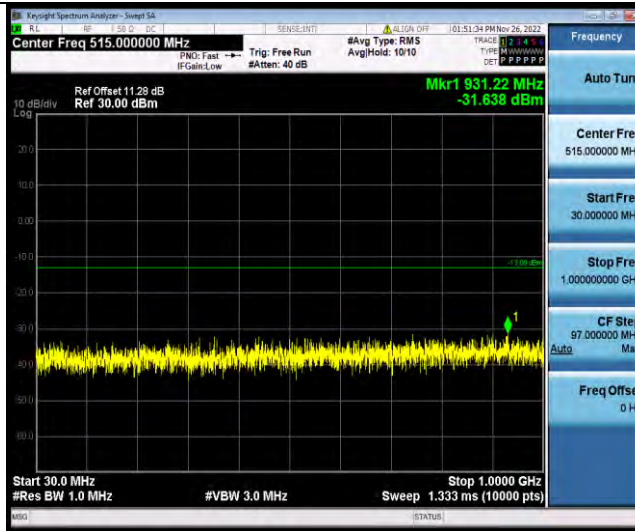

BUREAU VERITAS

Test Report No.: W7L-P22110001RF06