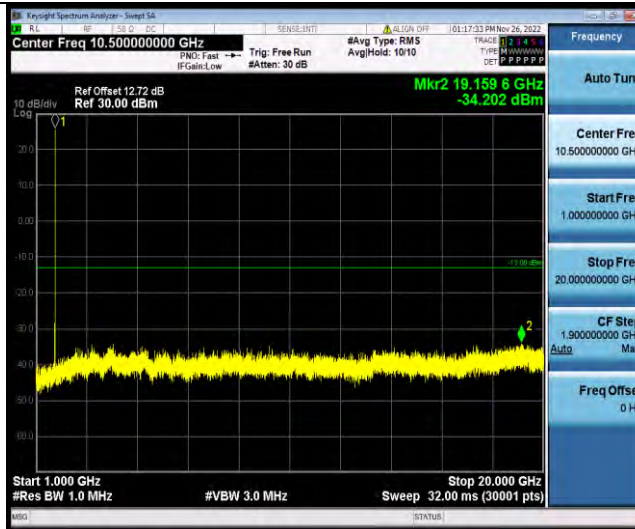

BUREAU VERITAS

Test Report No.: W7L-P22110001RF06

Band66-10MHz-64QAM-132322-1RB#0-Range1:30~1000MHz