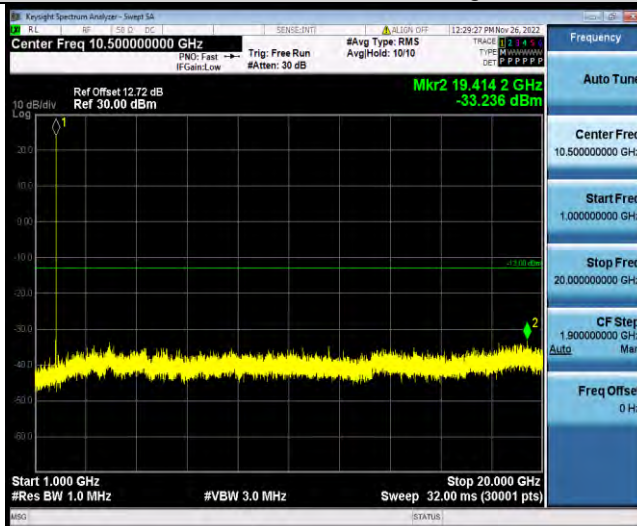

Band66-3MHz-QPSK-131987-1RB#0-Range1:30~1000MHz