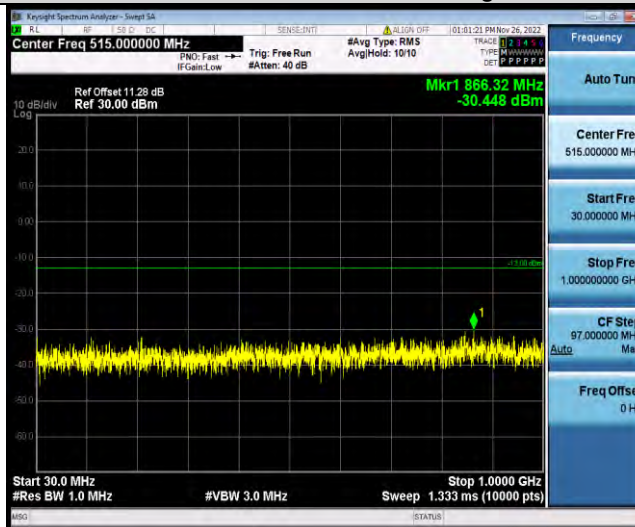

Band66-5MHz-64QAM-131997-1RB#0-Range2: 1000~20000MHz