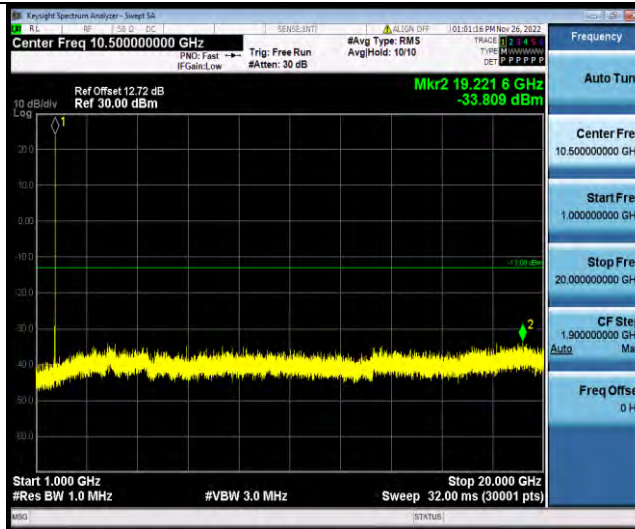

BUREAU VERITAS

Test Report No.: W7L-P22110001RF06

Band66-5MHz-16QAM-132322-1RB#0-Range1:30~1000MHz