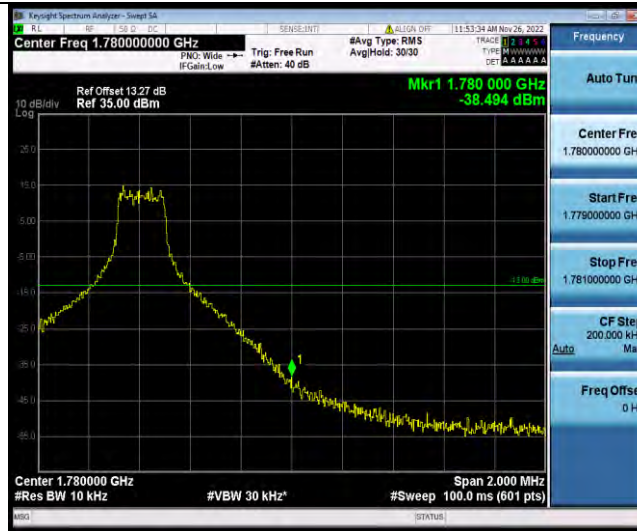

BUREAU VERITAS

Test Report No.: W7L-P22110001RF06

Band66-10MHz-64QAM-132622-50RB#0