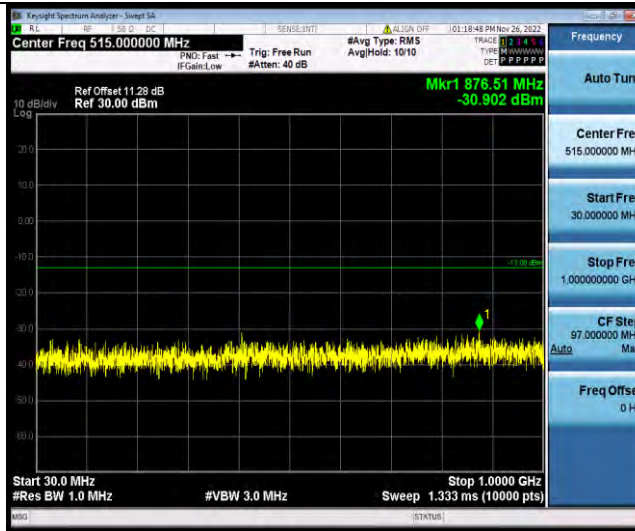

Test Report No.: W7L-P22110001RF06

Band66-10MHz-64QAM-132322-1RB#0-Range1:30~1000MHz

Band66-10MHz-64QAM-132322-1RB#0-Range2:1000~2000MHz

Band66-10MHz-64QAM-132622-1RB#0-Range1:30~1000MHz

BUREAU VERITAS

Test Report No.: W7L-P22110001RF06