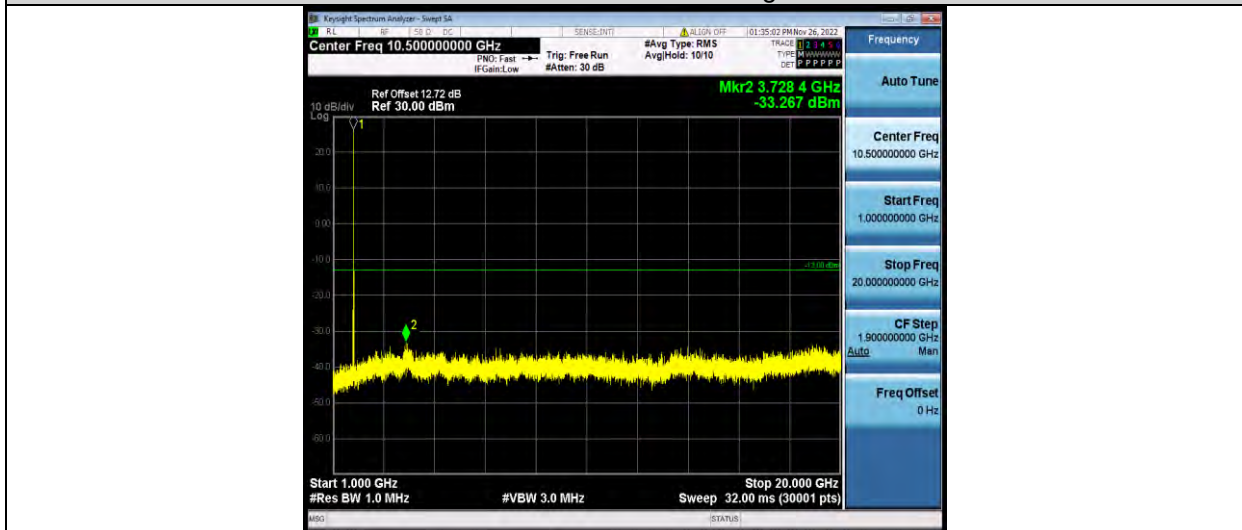

Band66-15MHz-16QAM-132597-1RB#0-Range1:30~1000MHz

BUREAU VERITAS

Test Report No.: W7L-P22110001RF06

Band66-15MHz-16QAM-132597-1RB#0-Range2:1000~20000MHz

Band66-15MHz-64QAM-132047-1RB#0-Range1:30~1000MHz

Band66-15MHz-64QAM-132047-1RB#0-Range2:1000~20000MHz