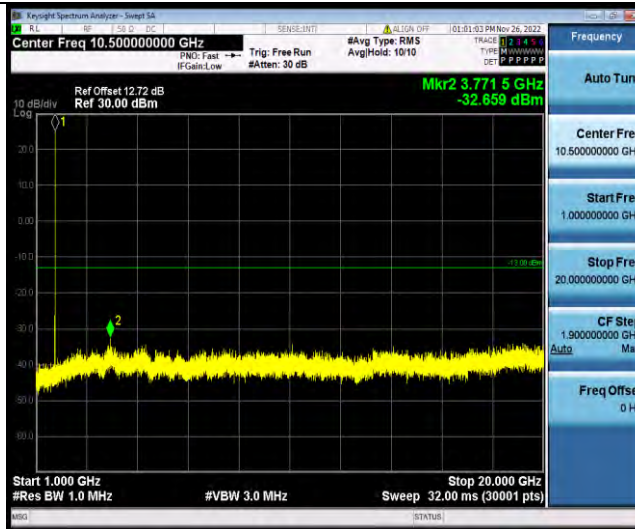

BUREAU VERITAS

Test Report No.: W7L-P22110001RF06

Band66-5MHz-QPSK-132322-1RB#0-Range1:30~1000MHz