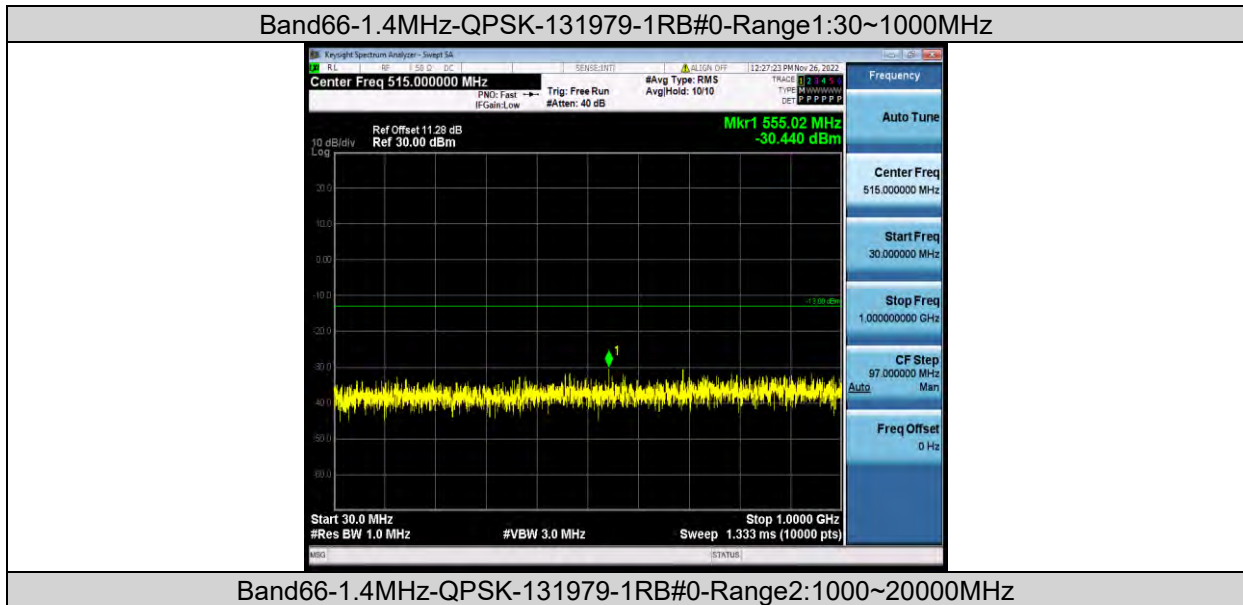

**BUREAU
VERITAS**

Test Report No.: W7L-P22110001RF06

Band66	20MHz	16QAM	132072	1RB#0	Range2:1000~20000MHz	-33.71	PASS
Band66	20MHz	16QAM	132322	1RB#0	Range1:30~1000MHz	-31.53	PASS
Band66	20MHz	16QAM	132322	1RB#0	Range2:1000~20000MHz	-33.61	PASS
Band66	20MHz	16QAM	132572	1RB#0	Range1:30~1000MHz	-30.61	PASS
Band66	20MHz	16QAM	132572	1RB#0	Range2:1000~20000MHz	-34.06	PASS
Band66	20MHz	64QAM	132072	1RB#0	Range1:30~1000MHz	-29.98	PASS
Band66	20MHz	64QAM	132072	1RB#0	Range2:1000~20000MHz	-33.63	PASS
Band66	20MHz	64QAM	132322	1RB#0	Range1:30~1000MHz	-30.75	PASS
Band66	20MHz	64QAM	132322	1RB#0	Range2:1000~20000MHz	-33.79	PASS
Band66	20MHz	64QAM	132572	1RB#0	Range1:30~1000MHz	-31.64	PASS
Band66	20MHz	64QAM	132572	1RB#0	Range2:1000~20000MHz	-33.35	PASS

Test Graphs