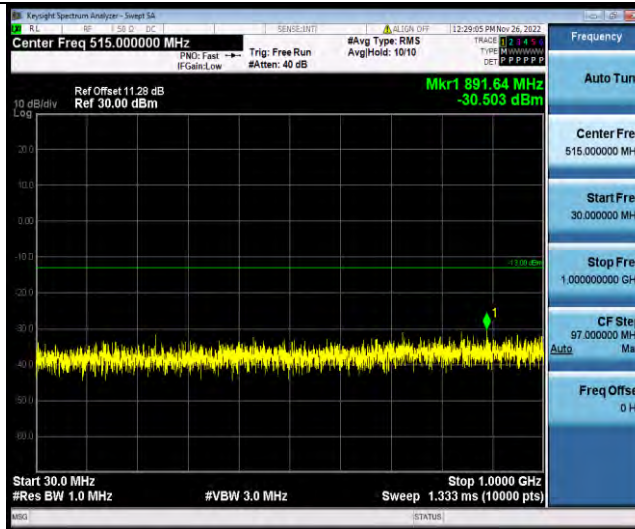

BUREAU VERITAS

Test Report No.: W7L-P22110001RF06

Band66-1.4MHz-16QAM-132665-1RB#0-Range2:1000~2000MHz