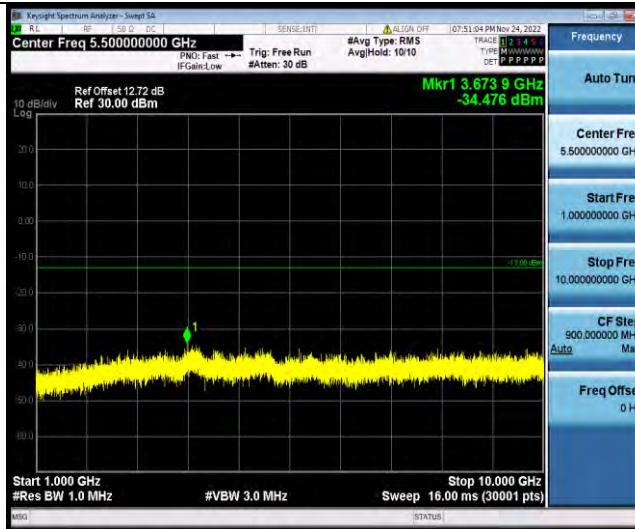

BUREAU VERITAS

Test Report No.: W7L-P22110001RF06

Band12-5MHz-64QAM-23095-1RB#0-Range1:30~1000MHz