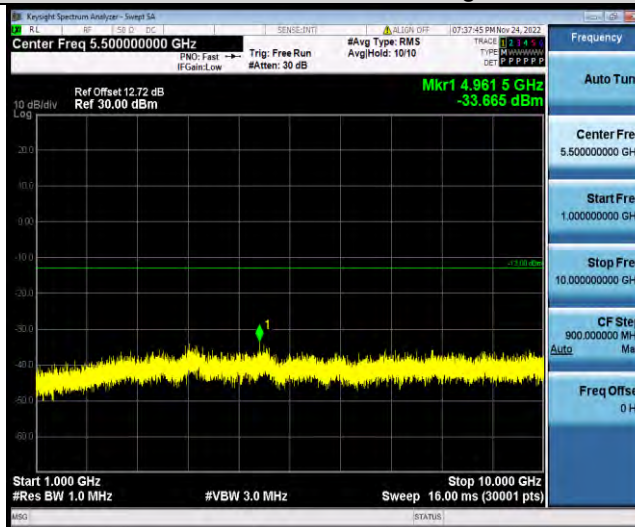

Band12-1.4MHz-64QAM-23173-1RB#0-Range1:30~1000MHz