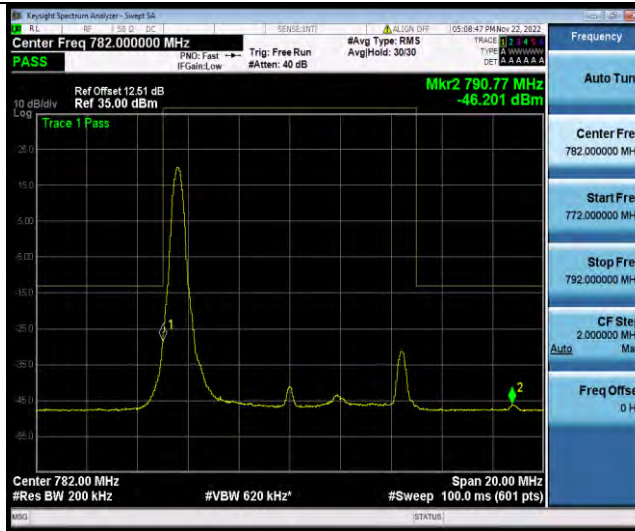

Test Report No.: W7L-P22110001RF06

Band13-10MHz-QPSK-23230-1RB#49

Band13-10MHz-QPSK-23230-50RB#0

Band13-10MHz-16QAM-23230-1RB#0

BUREAU VERITAS

Test Report No.: W7L-P22110001RF06

Band13-10MHz-16QAM-23230-1RB#49