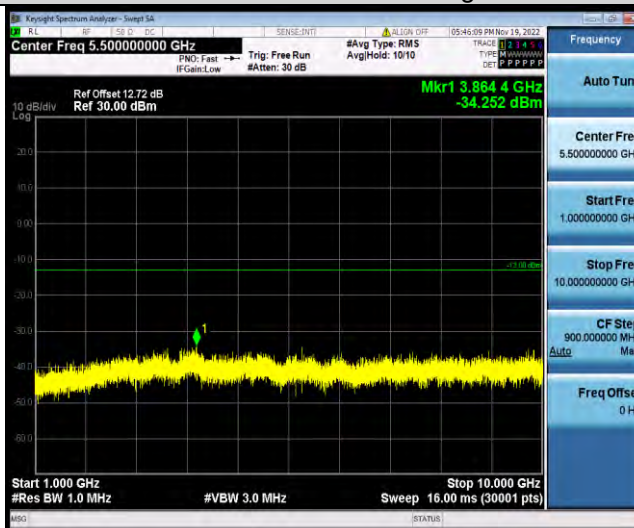

Band12-1.4MHz-64QAM-23017-1RB#0-Range1:30~1000MHz