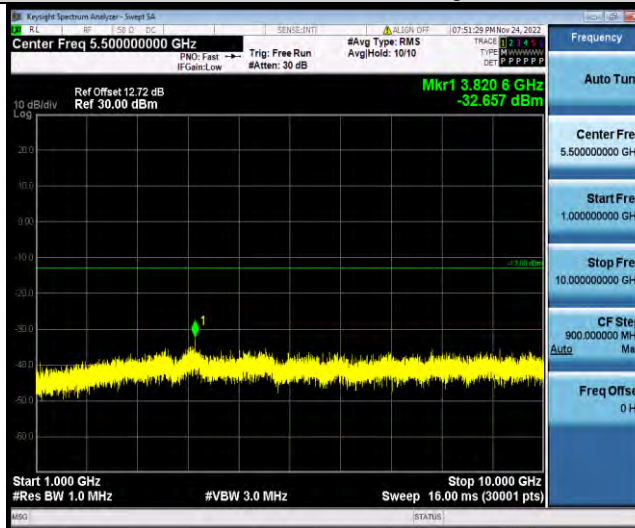

Band12-10MHz-QPSK-23060-1RB#0-Range1:30~1000MHz