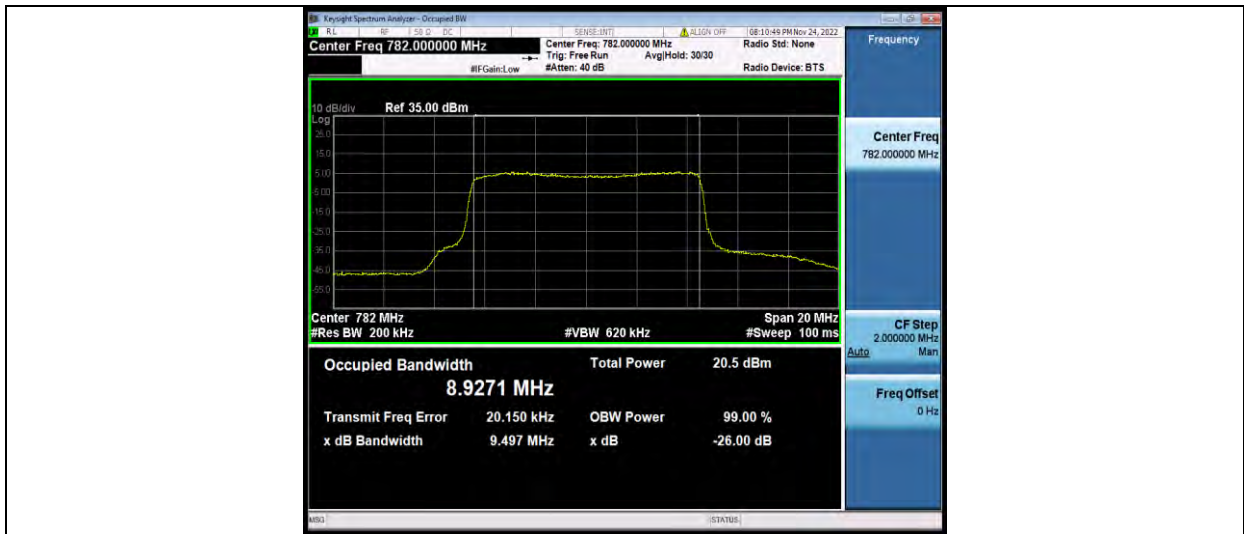

**BUREAU
VERITAS**

Test Report No.: W7L-P22110001RF06