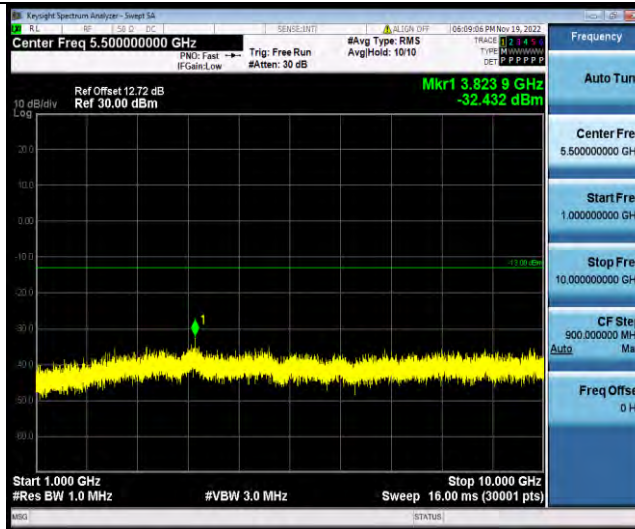

BUREAU VERITAS

Test Report No.: W7L-P22110001RF06

Band12-3MHz-16QAM-23095-1RB#0-Range1:30~1000MHz