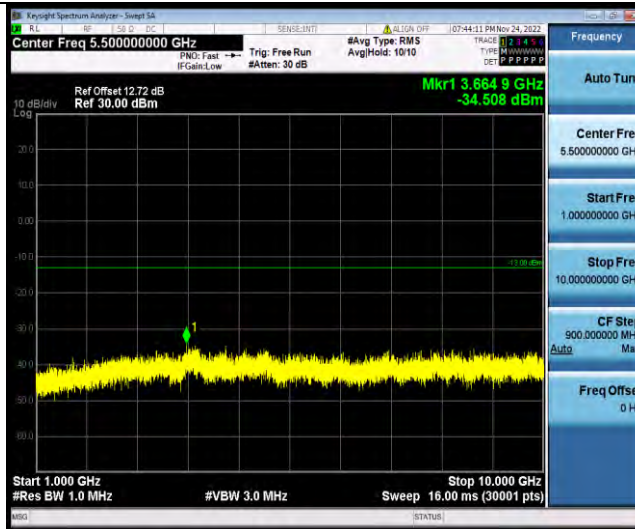

BUREAU VERITAS

Test Report No.: W7L-P22110001RF06

Band12-3MHz-64QAM-23095-1RB#0-Range1:30~1000MHz