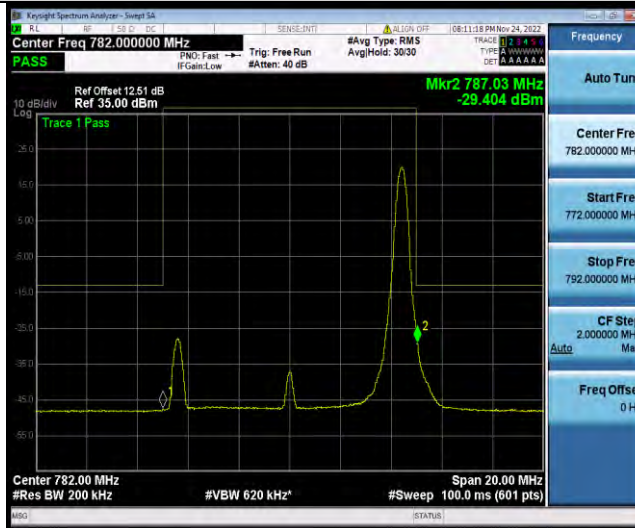

Band13-10MHz-16QAM-23230-50RB#0

Band13-10MHz-64QAM-23230-1RB#0

BUREAU VERITAS

Test Report No.: W7L-P22110001RF06

Band13-10MHz-64QAM-23230-1RB#49

Band13-10MHz-64QAM-23230-50RB#0