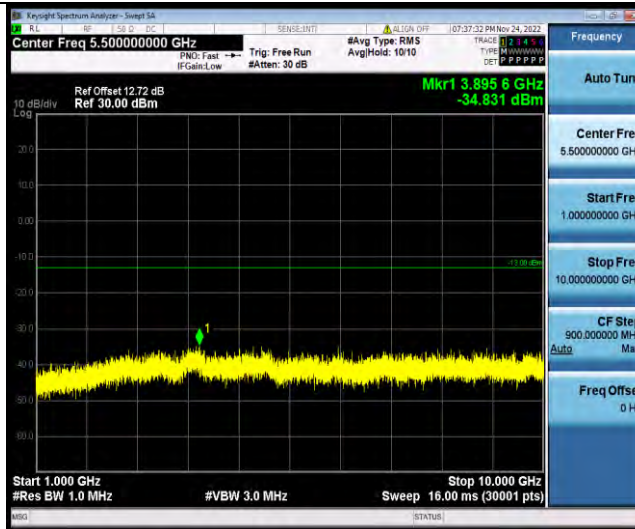

BUREAU VERITAS

Test Report No.: W7L-P22110001RF06

Band12-1.4MHz-64QAM-23095-1RB#0-Range1:30~1000MHz