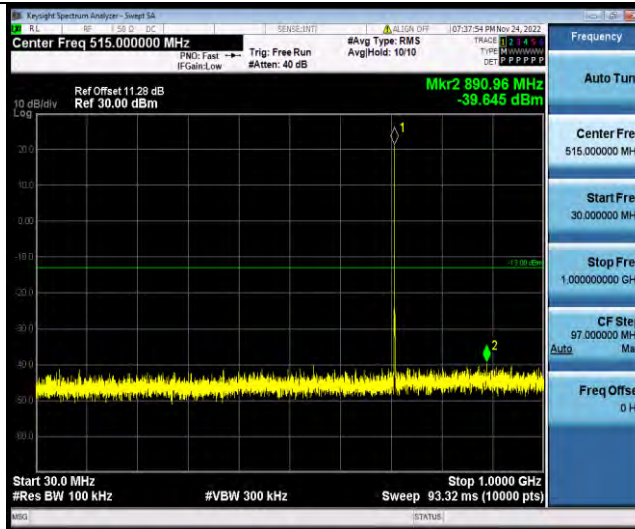

Test Report No.: W7L-P22110001RF06

Band12-1.4MHz-64QAM-23095-1RB#0-Range1:30~1000MHz

Band12-1.4MHz-64QAM-23095-1RB#0-Range2:1000~10000MHz

Band12-1.4MHz-64QAM-23173-1RB#0-Range1:30~1000MHz

BUREAU VERITAS

Test Report No.: W7L-P22110001RF06