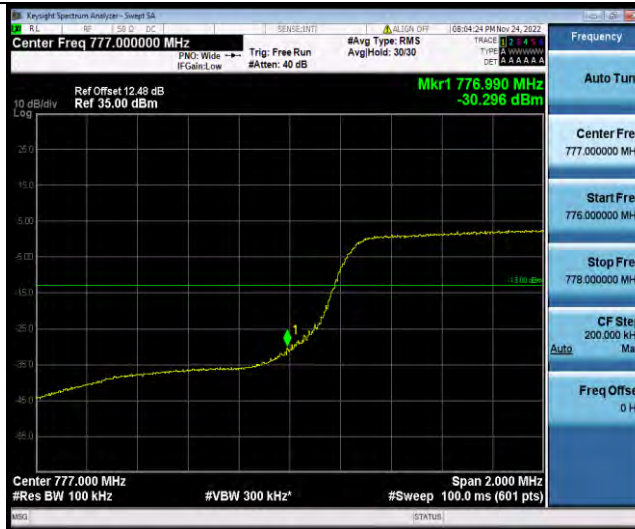

Band13-5MHz-64QAM-23205-1RB#0

Band13-5MHz-64QAM-23205-25RB#0

BUREAU VERITAS

Test Report No.: W7L-P22110001RF06

Band13-5MHz-64QAM-23255-1RB#24

Band13-5MHz-64QAM-23255-25RB#0

Band13-10MHz-QPSK-23230-1RB#0

BUREAU VERITAS