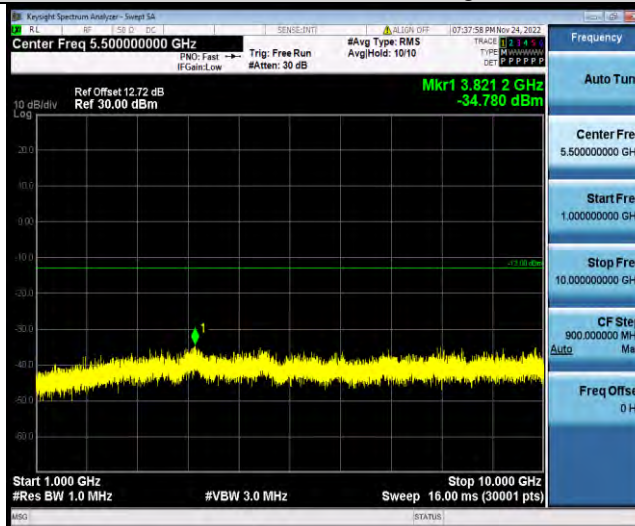

Band12-3MHz-QPSK-23025-1RB#0-Range1:30~1000MHz