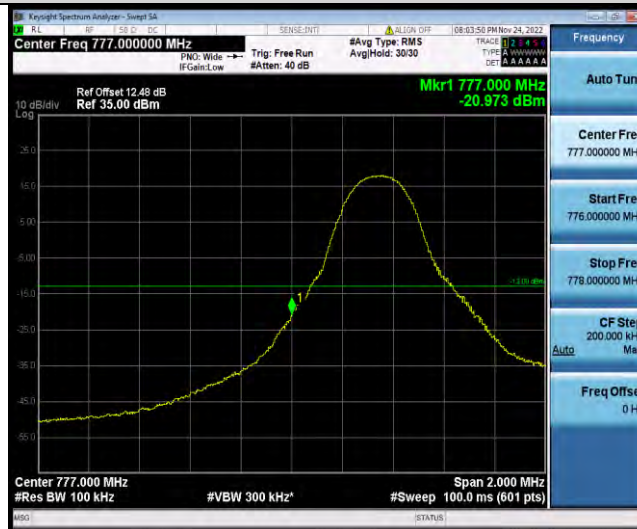

Band13-5MHz-64QAM-23205-25RB#0