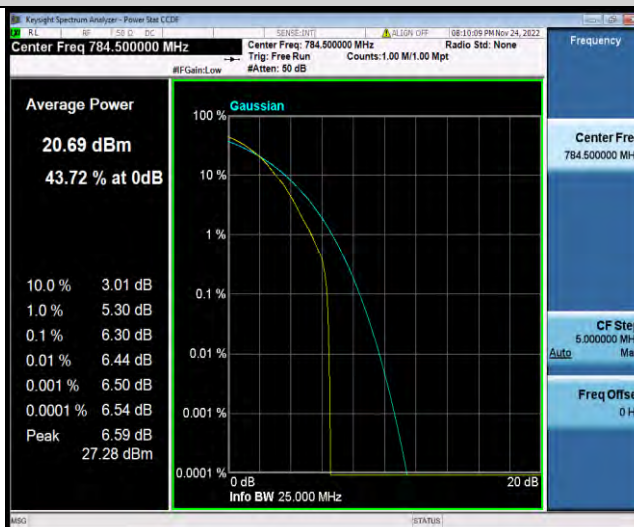

Band13-5MHz-64QAM-23255-25RB#0