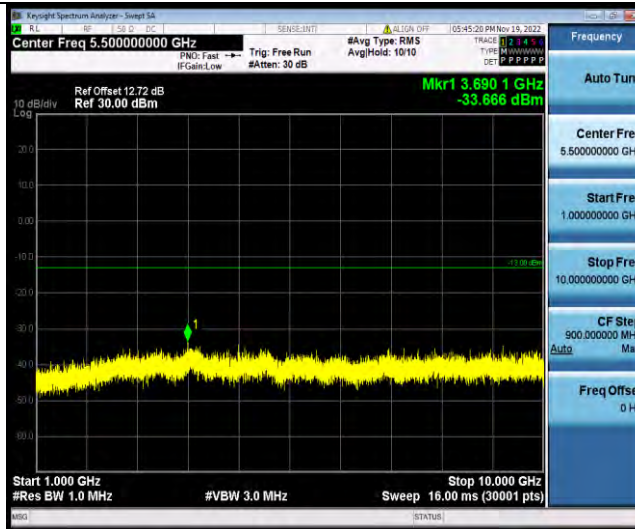

BUREAU VERITAS

Test Report No.: W7L-P22110001RF06

Band12-1.4MHz-16QAM-23095-1RB#0-Range1:30~1000MHz