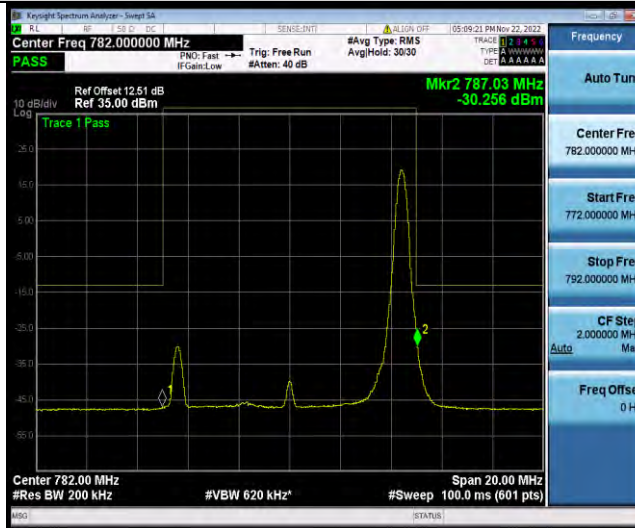

Test Report No.: W7L-P22110001RF06

Band13-10MHz-QPSK-23230-1RB#49

Band13-10MHz-QPSK-23230-50RB#0

Band13-10MHz-16QAM-23230-1RB#0

BUREAU VERITAS

Test Report No.: W7L-P22110001RF06

Band13-10MHz-16QAM-23230-1RB#49