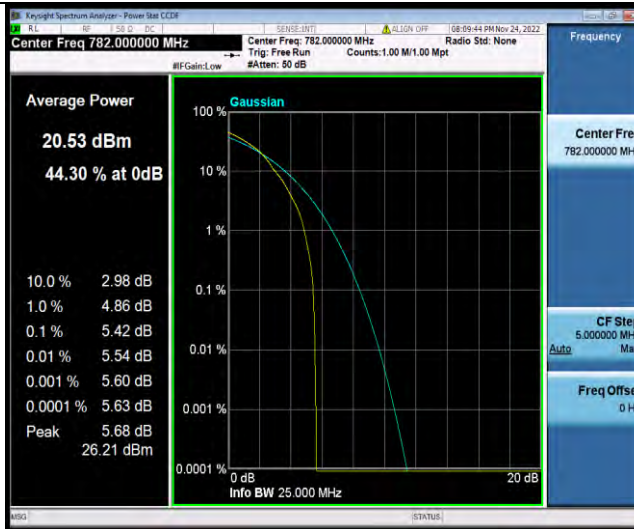

BUREAU
VERITAS

Test Report No.: W7L-P22110001RF06

Band13-5MHz-64QAM-23205-1RB#0

Band13-5MHz-64QAM-23205-25RB#0

Band13-5MHz-64QAM-23230-1RB#0

BUREAU
VERITAS

Test Report No.: W7L-P22110001RF06

Band13-5MHz-64QAM-23230-25RB#0