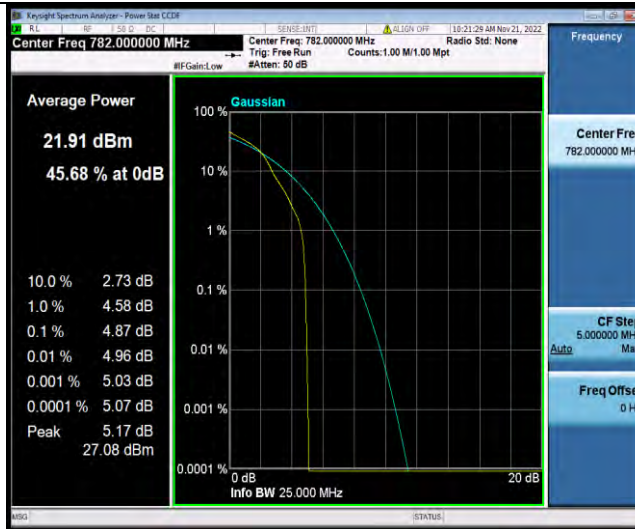

BUREAU VERITAS

Test Report No.: W7L-P22110001RF06

Band13-10MHz-16QAM-23230-50RB#0