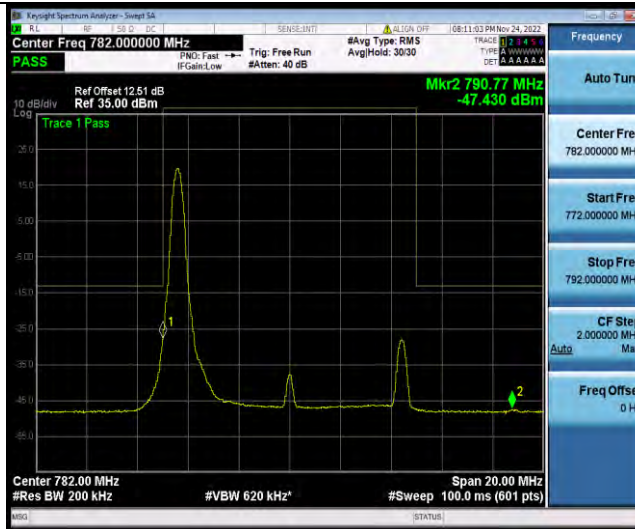

Band13-10MHz-16QAM-23230-50RB#0

Band13-10MHz-64QAM-23230-1RB#0

BUREAU VERITAS

Test Report No.: W7L-P22110001RF06

Band13-10MHz-64QAM-23230-1RB#49

Band13-10MHz-64QAM-23230-50RB#0