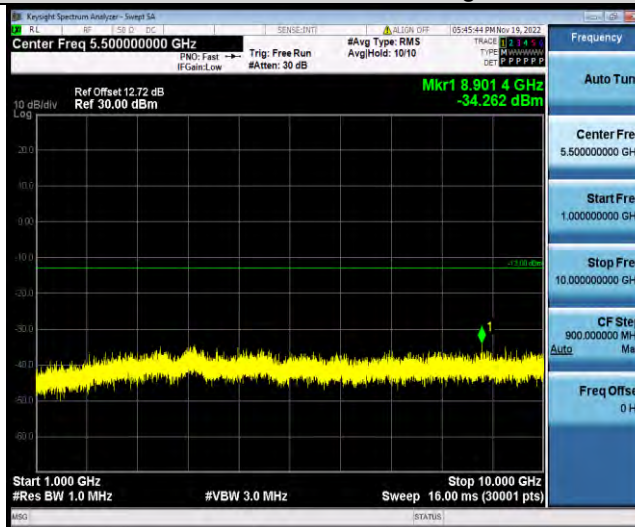

BUREAU VERITAS

Test Report No.: W7L-P22110001RF06

Band12-1.4MHz-16QAM-23095-1RB#0-Range1:30~1000MHz

Band12-1.4MHz-16QAM-23095-1RB#0-Range2:1000~10000MHz

Band12-1.4MHz-16QAM-23173-1RB#0-Range1:30~1000MHz

**BUREAU
VERITAS**