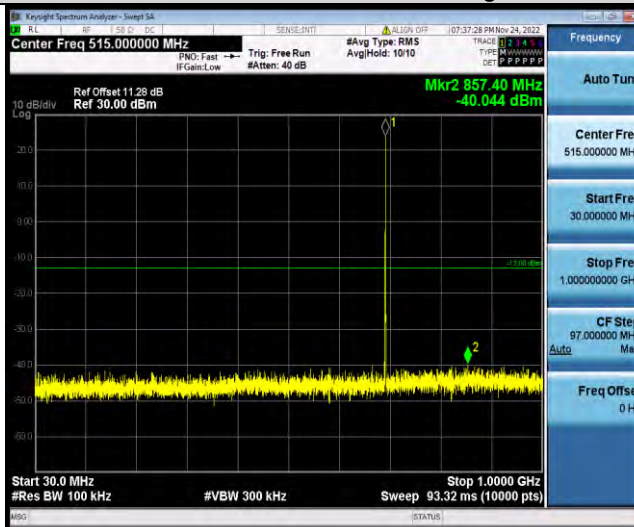

Band12-1.4MHz-64QAM-23017-1RB#0-Range2:1000~10000MHz