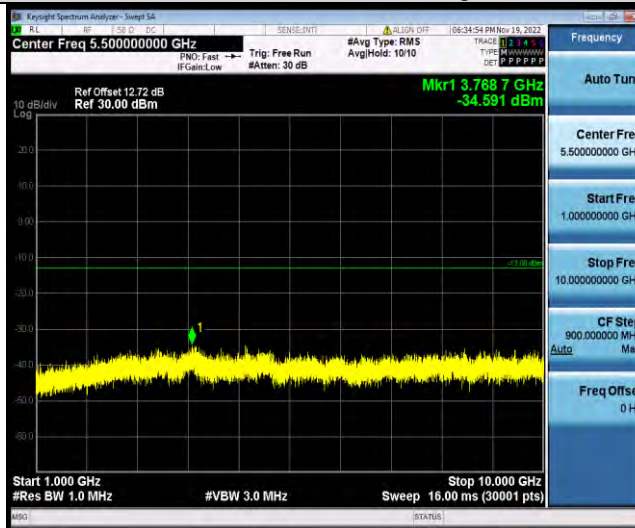

Band12-10MHz-64QAM-23060-1RB#0-Range1: 30~1000MHz