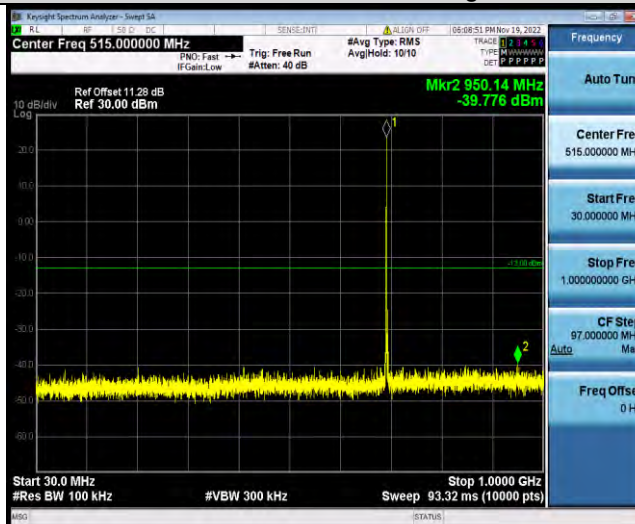

Band12-3MHz-QPSK-23025-1RB#0-Range2:1000~10000MHz