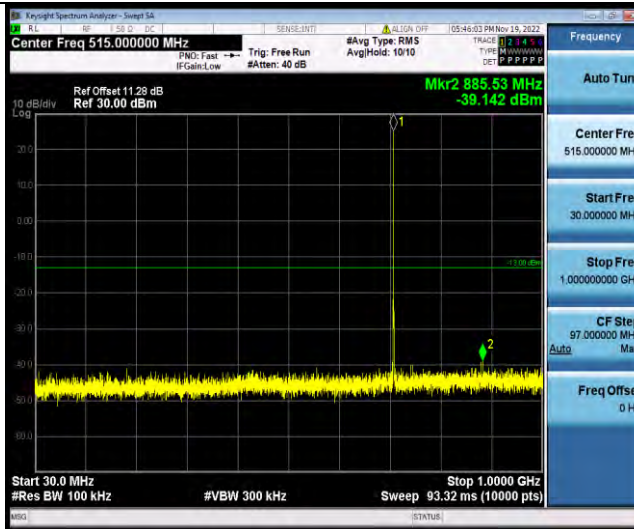

**BUREAU
VERITAS**

Test Report No.: W7L-P22110001RF06

Band12-1.4MHz-16QAM-23173-1RB#0-Range2:1000~10000MHz