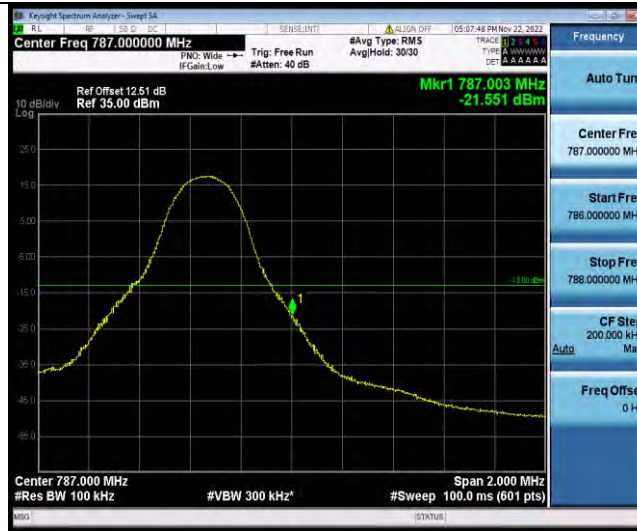

Test Report No.: W7L-P22110001RF06

Band13-5MHz-16QAM-23205-1RB#0

Band13-5MHz-16QAM-23205-25RB#0

Band13-5MHz-16QAM-23255-1RB#24

BUREAU VERITAS

Test Report No.: W7L-P22110001RF06

Band13-5MHz-16QAM-23255-25RB#0