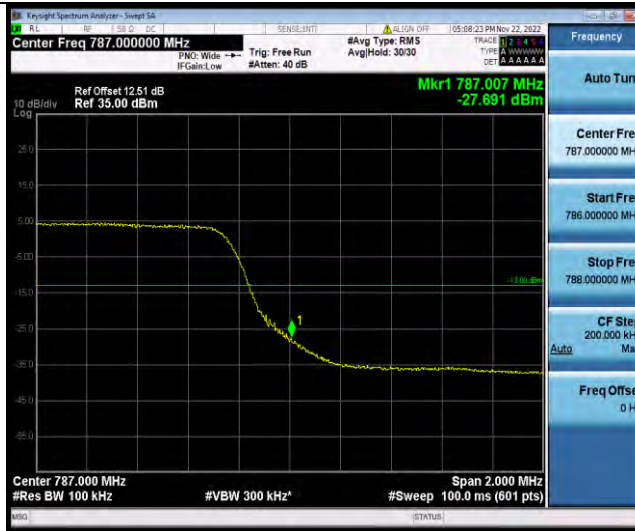

BUREAU VERITAS

Test Report No.: W7L-P22110001RF06

Band13-5MHz-16QAM-23205-1RB#0