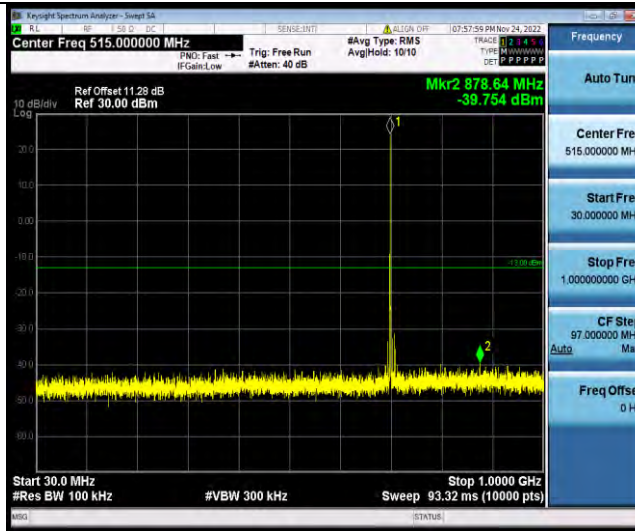

BUREAU VERITAS

Test Report No.: W7L-P22110001RF06