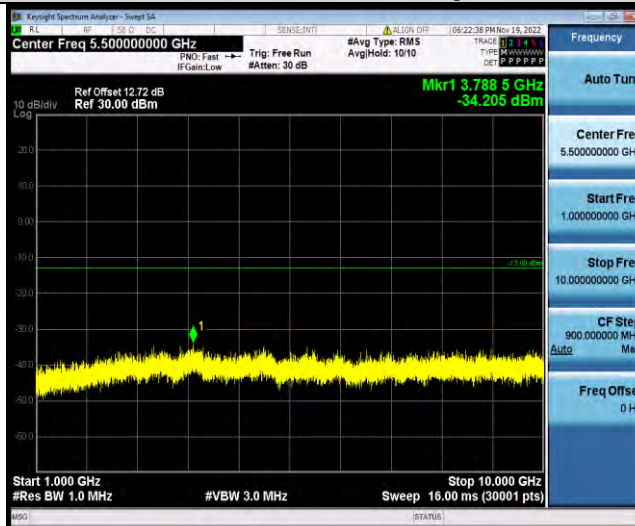

Band12-5MHz-64QAM-23035-1RB#0-Range1:30~1000MHz