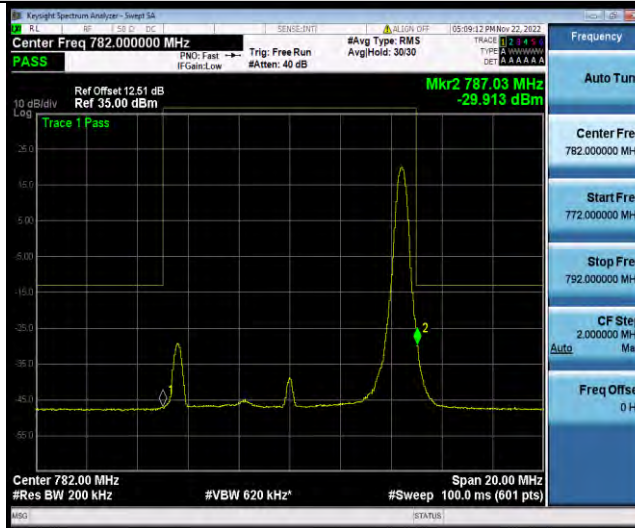

Band13-10MHz-QPSK-23230-50RB#0