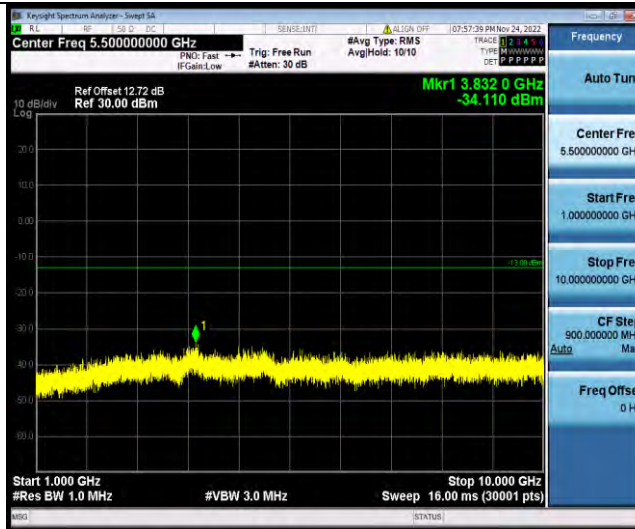

BUREAU VERITAS

Test Report No.: W7L-P22110001RF06

Band12-10MHz-64QAM-23095-1RB#0-Range1:30~1000MHz