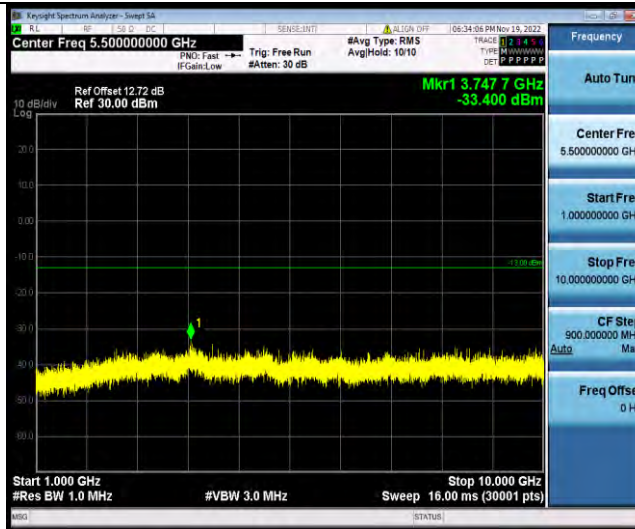

BUREAU VERITAS

Test Report No.: W7L-P22110001RF06

Band12-10MHz-16QAM-23095-1RB#0-Range1:30~1000MHz