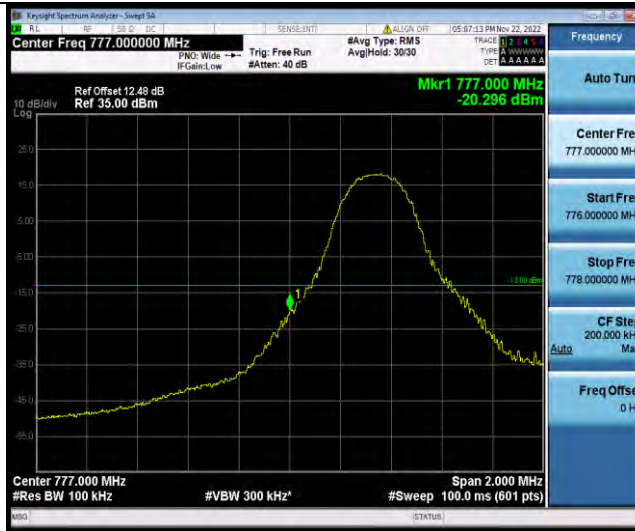

BUREAU VERITAS

Test Report No.: W7L-P22110001RF06

Band13-5MHz-QPSK-23205-25RB#0