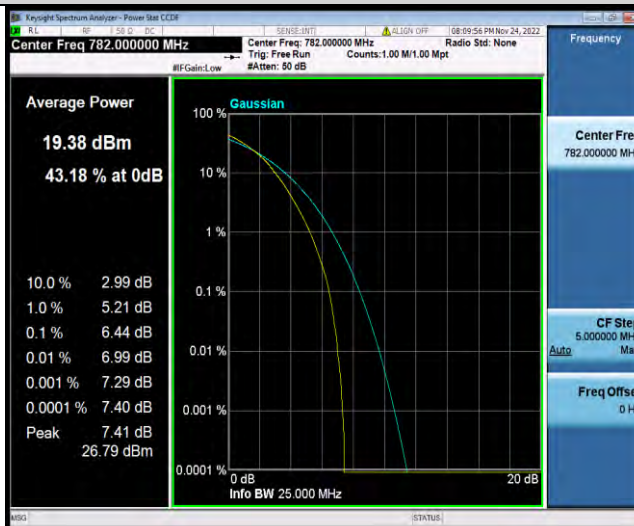

BUREAU
VERITAS

Test Report No.: W7L-P22110001RF06

Band13-5MHz-64QAM-23205-1RB#0

Band13-5MHz-64QAM-23205-25RB#0

Band13-5MHz-64QAM-23230-1RB#0

BUREAU
VERITAS

Test Report No.: W7L-P22110001RF06

Band13-5MHz-64QAM-23230-25RB#0