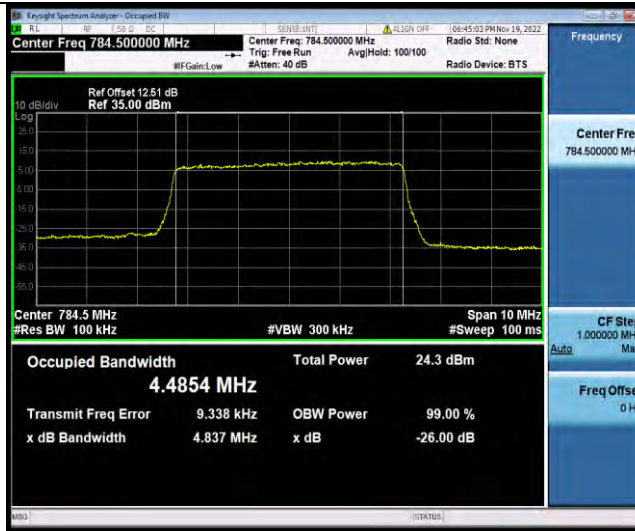

BUREAU VERITAS

Test Report No.: W7L-P22110001RF06

Band13-5MHz-16QAM-23205-25RB#0