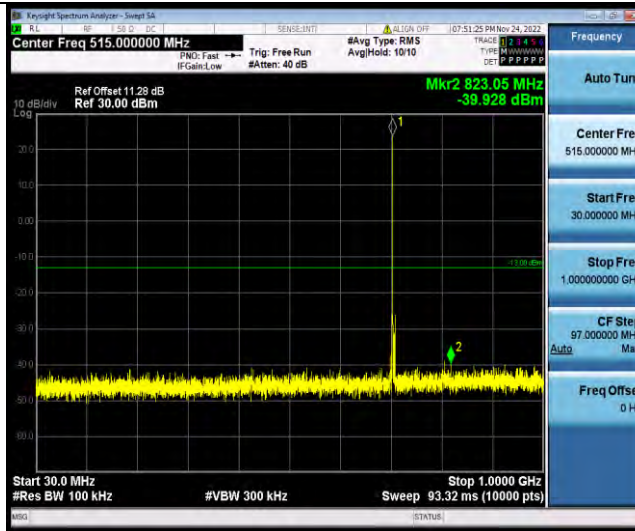

Test Report No.: W7L-P22110001RF06

Band12-5MHz-64QAM-23095-1RB#0-Range1:30~1000MHz

Band12-5MHz-64QAM-23095-1RB#0-Range2:1000~1000MHz

Band12-5MHz-64QAM-23155-1RB#0-Range1:30~1000MHz

BUREAU VERITAS

Test Report No.: W7L-P22110001RF06