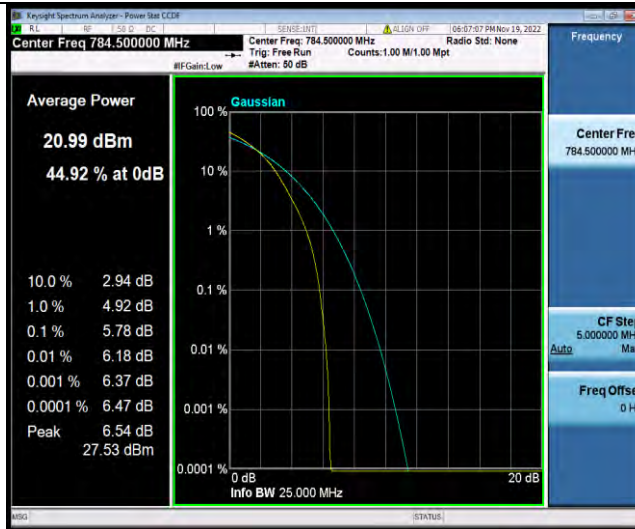

BUREAU
VERITAS

Test Report No.: W7L-P22110001RF06

Band13-5MHz-64QAM-23205-1RB#0