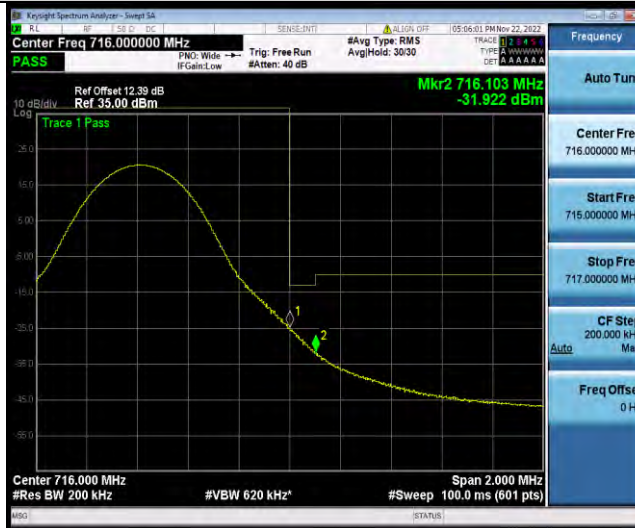

BUREAU VERITAS

Test Report No.: W7L-P22110001RF06

Band12-10MHz-QPSK-23130-50RB#0

Band12-10MHz-16QAM-23060-1RB#0

Band12-10MHz-16QAM-23060-50RB#0

BUREAU VERITAS

Test Report No.: W7L-P22110001RF06

Band12-10MHz-16QAM-23130-1RB#49