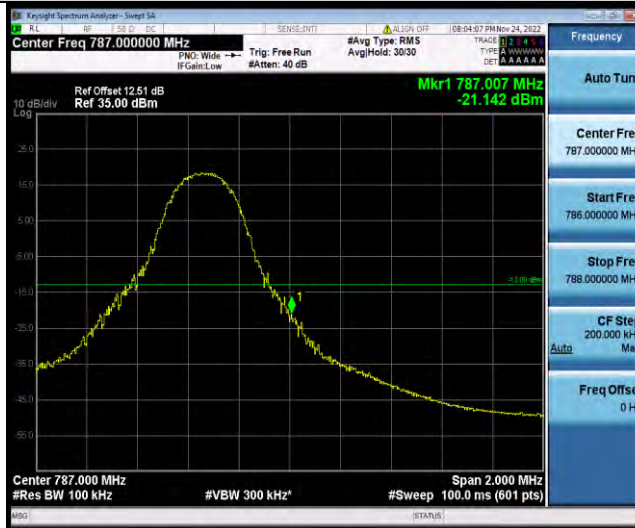

Band13-5MHz-64QAM-23255-25RB#0