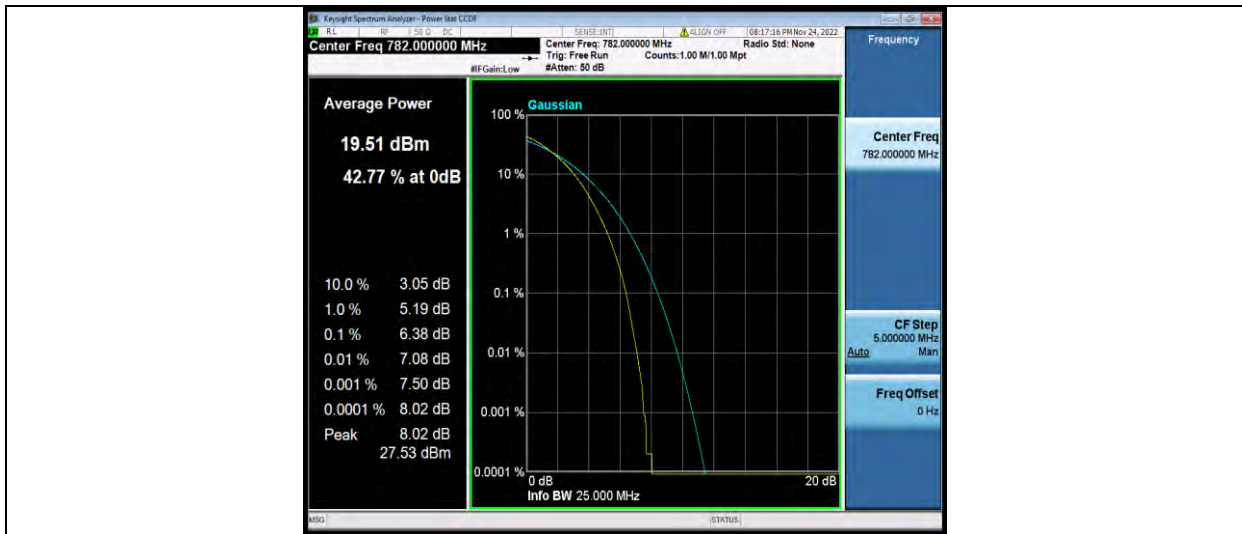

Test Report No.: W7L-P22110001RF06

Band13-10MHz-16QAM-23230-50RB#0

Band13-10MHz-64QAM-23230-1RB#0

Band13-10MHz-64QAM-23230-50RB#0

BUREAU
VERITAS

Test Report No.: W7L-P22110001RF06

Test Report No.: W7L-P22110001RF06