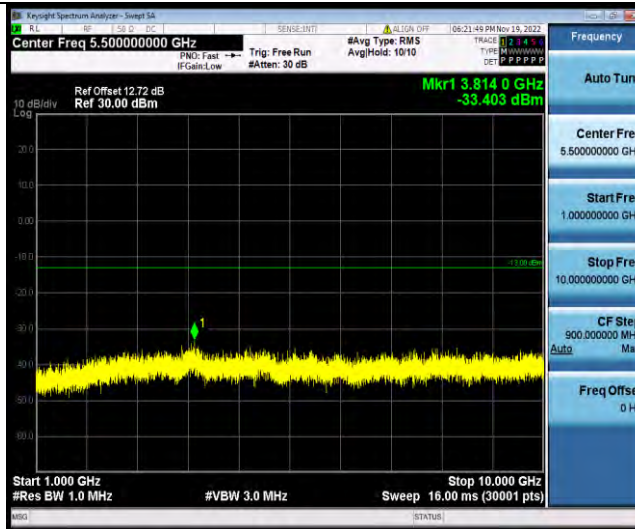

BUREAU VERITAS

Test Report No.: W7L-P22110001RF06

Band12-5MHz-16QAM-23095-1RB#0-Range1:30~1000MHz