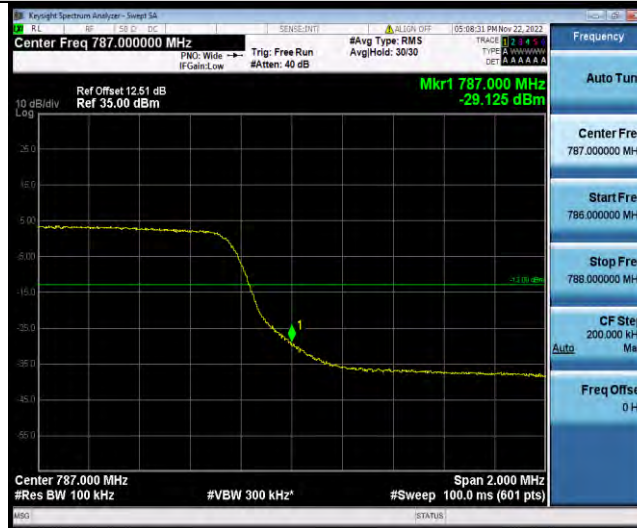

Test Report No.: W7L-P22110001RF06

Band13-5MHz-16QAM-23205-1RB#0

Band13-5MHz-16QAM-23205-25RB#0

Band13-5MHz-16QAM-23255-1RB#24

BUREAU VERITAS

Test Report No.: W7L-P22110001RF06

Band13-5MHz-16QAM-23255-25RB#0