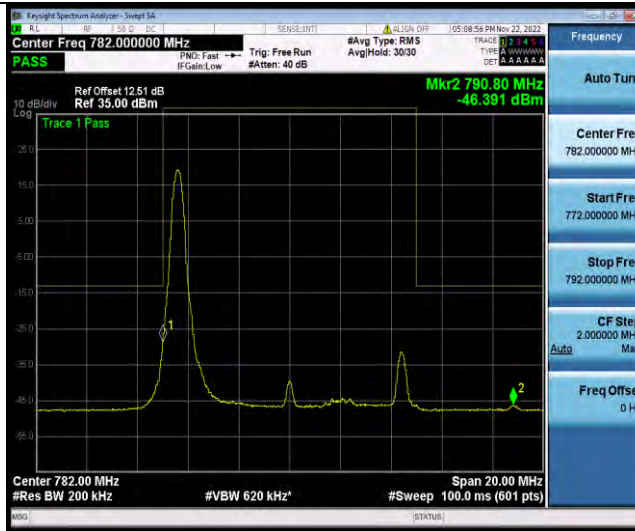

Test Report No.: W7L-P22110001RF06

Band13-10MHz-QPSK-23230-1RB#49

Band13-10MHz-QPSK-23230-50RB#0

Band13-10MHz-16QAM-23230-1RB#0

BUREAU VERITAS

Test Report No.: W7L-P22110001RF06

Band13-10MHz-16QAM-23230-1RB#49