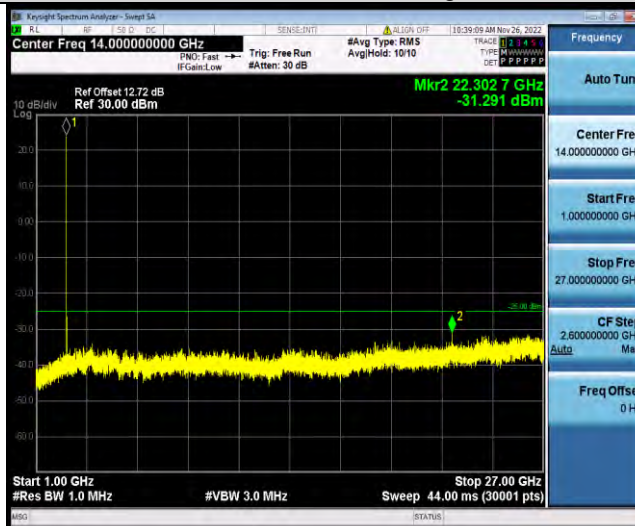

Band7-10MHz-QPSK-20800-1RB#0-Range1:30~1000MHz