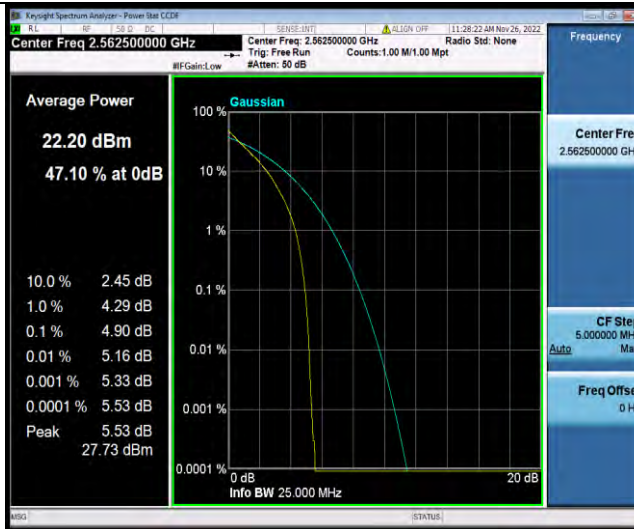

BUREAU  
VERITAS

Test Report No.: W7L-P22110001RF06

Band7-15MHz-QPSK-21100-75RB#0

Band7-15MHz-QPSK-21375-1RB#0

Band7-15MHz-QPSK-21375-75RB#0

BUREAU  
VERITAS

Test Report No.: W7L-P22110001RF06

Band7-15MHz-16QAM-20825-1RB#0