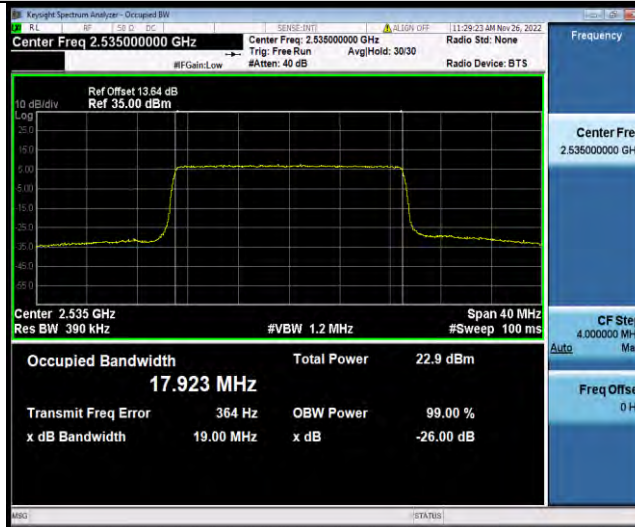

Band7-20MHz-QPSK-21350-100RB#0