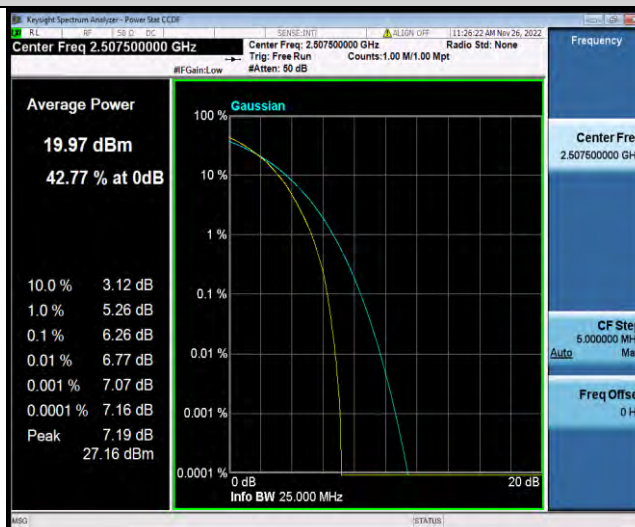

Band7-15MHz-64QAM-21100-1RB#0