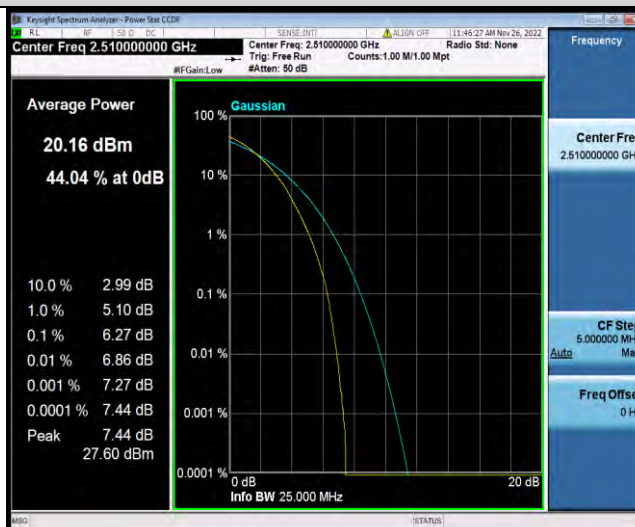

Band7-20MHz-64QAM-21100-1RB#0