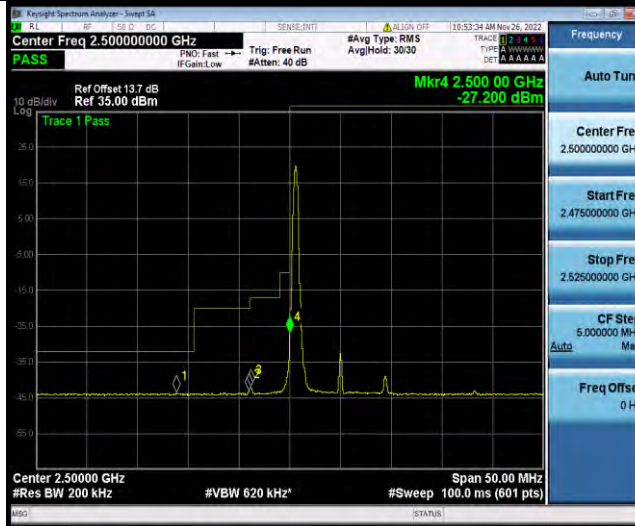

### Test Report No.: W7L-P22110001RF06

Band7-10MHz-16QAM-20800-50RB#0

Band7-10MHz-16QAM-21400-1RB#49

Band7-10MHz-16QAM-21400-50RB#0

BUREAU VERITAS

Test Report No.: W7L-P22110001RF06

Band7-10MHz-64QAM-20800-1RB#0