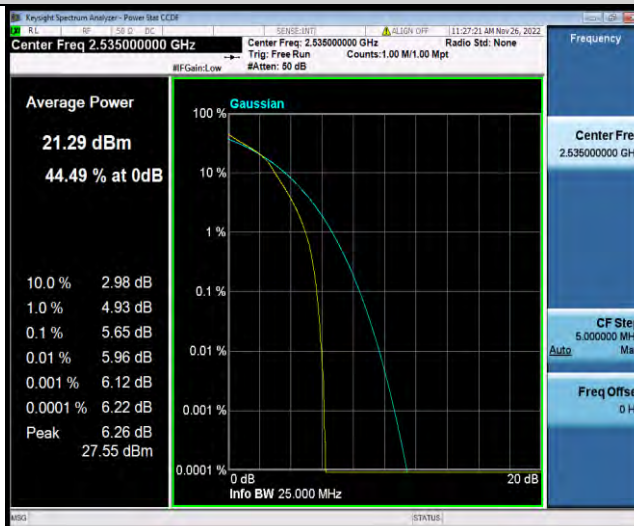

Band7-15MHz-16QAM-20825-75RB#0

Band7-15MHz-16QAM-21100-1RB#0

BUREAU VERITAS

Test Report No.: W7L-P22110001RF06

Band7-15MHz-16QAM-21100-75RB#0

Band7-15MHz-16QAM-21375-1RB#0

Band7-15MHz-16QAM-21375-75RB#0

BUREAU  
VERITAS