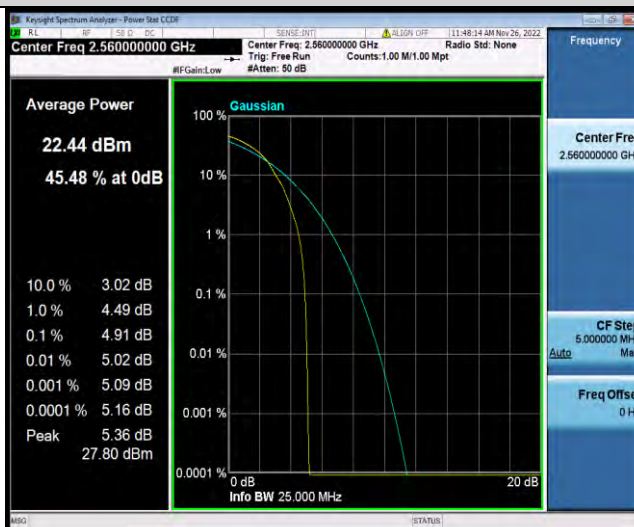

Band7-20MHz-64QAM-21350-100RB#0