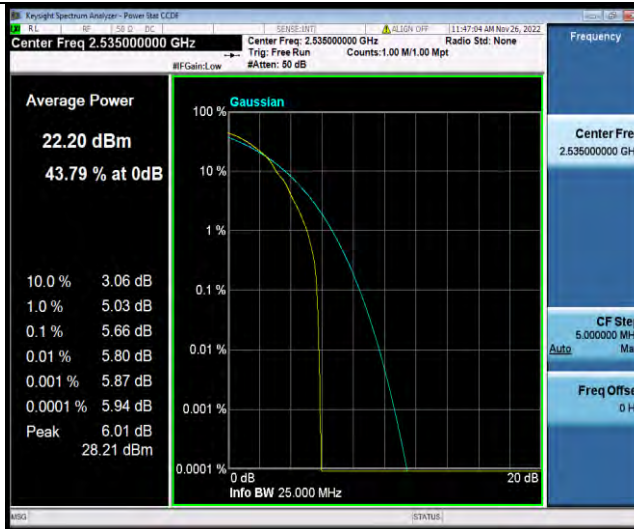

BUREAU VERITAS

Test Report No.: W7L-P22110001RF06

Band7-20MHz-64QAM-21100-100RB#0