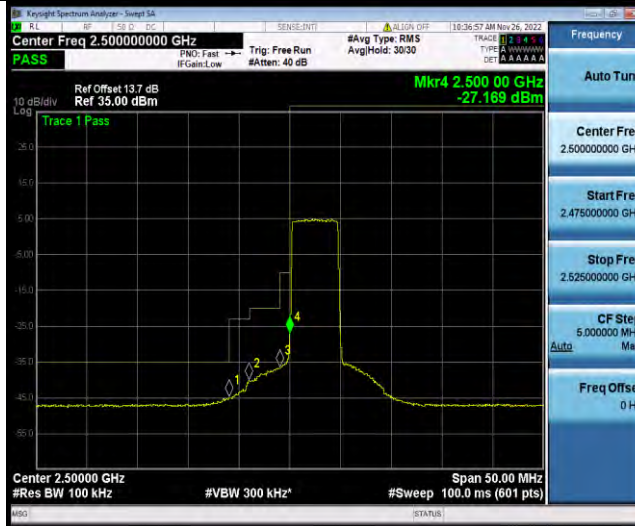

**Test Graphs**

BUREAU VERITAS

# Test Report No.: W7L-P22110001RF06

Band7-5MHz-QPSK-21425-1RB#24

Band7-5MHz-QPSK-21425-25RB#0

Band7-5MHz-16QAM-20775-1RB#0

BUREAU VERITAS

Test Report No.: W7L-P22110001RF06

Band7-5MHz-16QAM-20775-25RB#0

Band7-5MHz-16QAM-21425-1RB#24