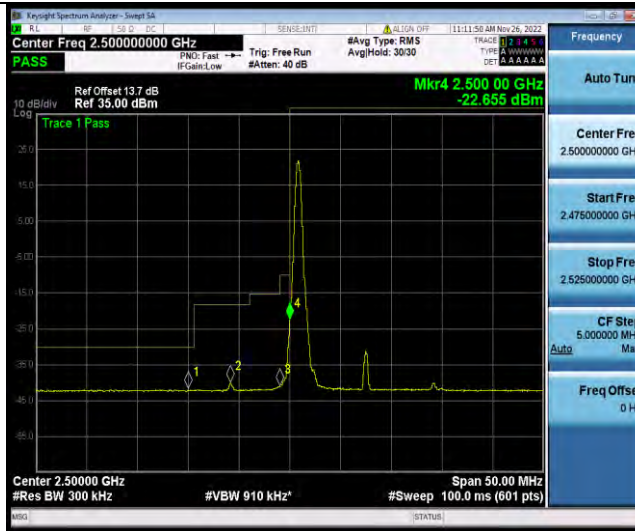

### Test Report No.: W7L-P22110001RF06

Band7-15MHz-QPSK-21375-1RB#74

Band7-15MHz-QPSK-21375-75RB#0

Band7-15MHz-16QAM-20825-1RB#0

BUREAU VERITAS

Test Report No.: W7L-P22110001RF06

Band7-15MHz-16QAM-20825-75RB#0