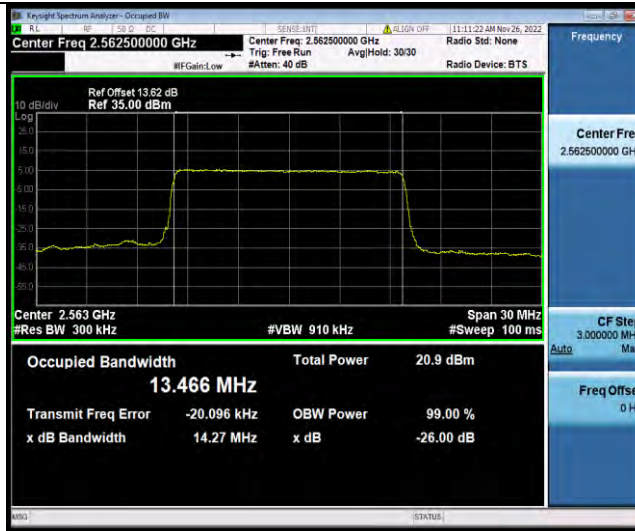

BUREAU VERITAS

Test Report No.: W7L-P22110001RF06

Band7-20MHz-QPSK-20850-100RB#0