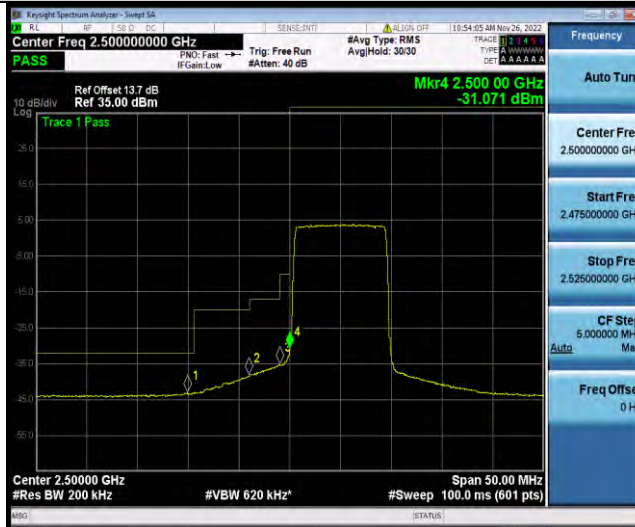

Band7-10MHz-64QAM-21400-1RB#49