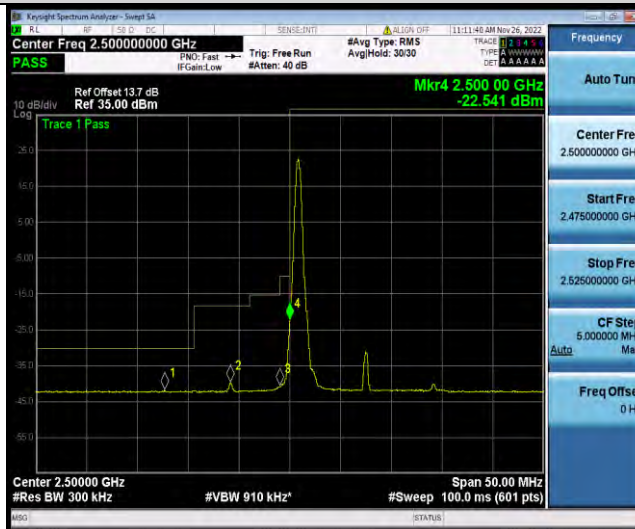

Band7-15MHz-QPSK-20825-75RB#0