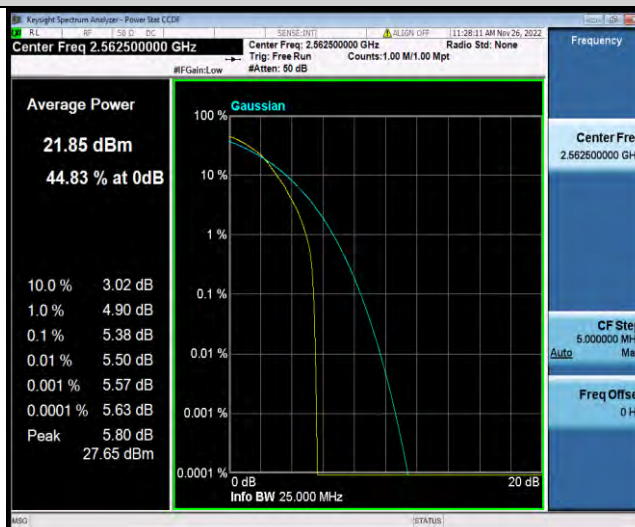

Band7-15MHz-64QAM-21375-75RB#0