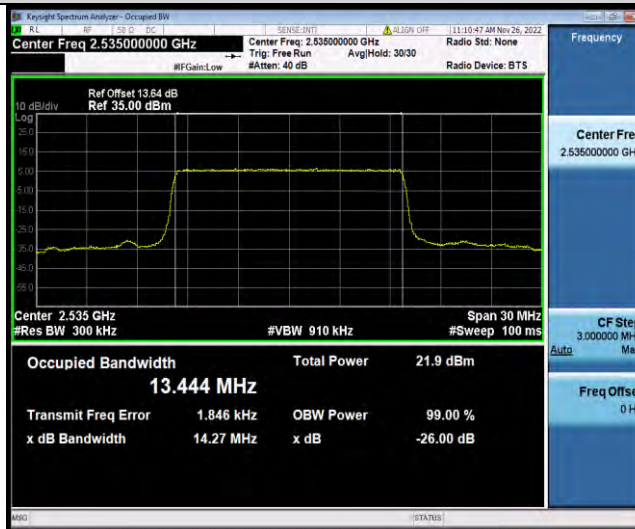

Band7-15MHz-16QAM-21375-75RB#0