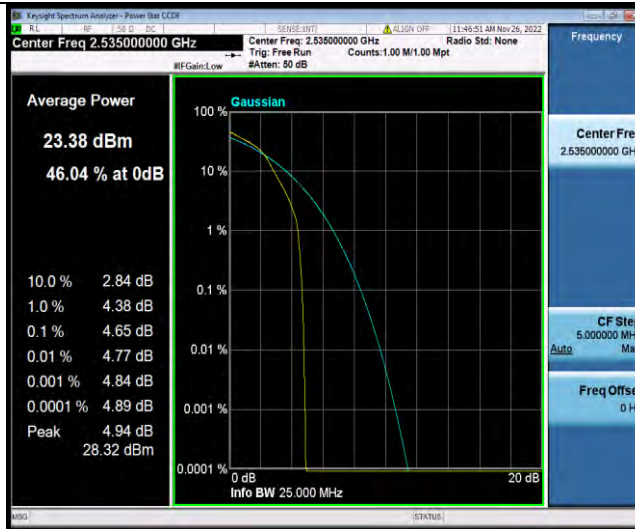

BUREAU
VERITAS

Test Report No.: W7L-P22110001RF06

Band7-20MHz-16QAM-21100-100RB#0