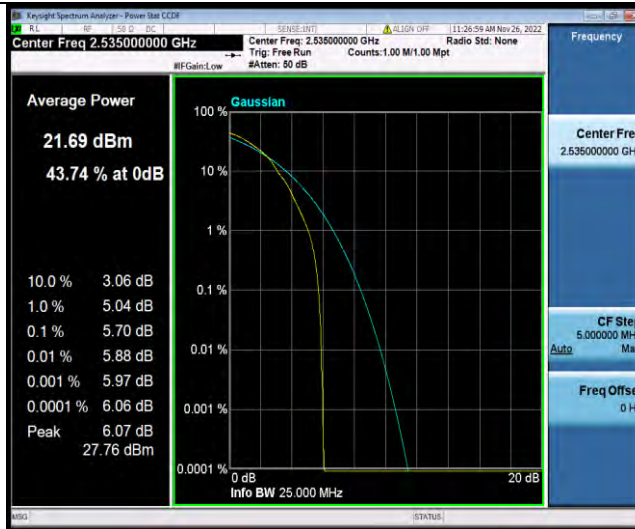

Test Report No.: W7L-P22110001RF06

Band7-15MHz-64QAM-20825-1RB#0

Band7-15MHz-64QAM-20825-75RB#0

Band7-15MHz-64QAM-21100-1RB#0

BUREAU  
VERITAS

Test Report No.: W7L-P22110001RF06

Band7-15MHz-64QAM-21100-75RB#0