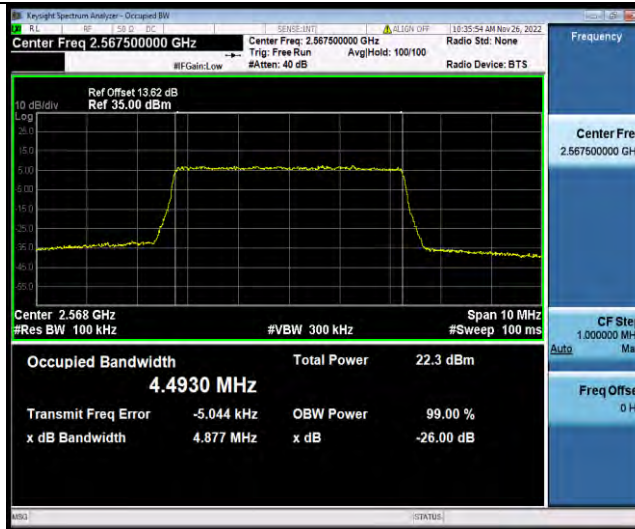

BUREAU VERITAS

Test Report No.: W7L-P22110001RF06

Band7-10MHz-QPSK-20800-50RB#0