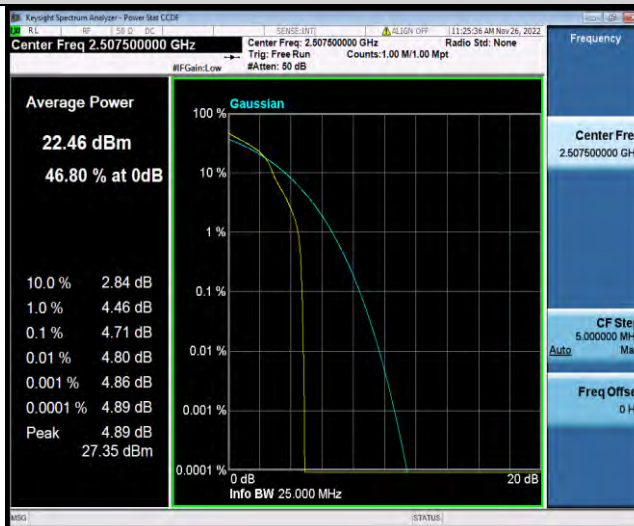

BUREAU  
VERITAS

Test Report No.: W7L-P22110001RF06

Band7-15MHz-QPSK-21100-75RB#0

Band7-15MHz-QPSK-21375-1RB#0

Band7-15MHz-QPSK-21375-75RB#0

BUREAU  
VERITAS

Test Report No.: W7L-P22110001RF06

Band7-15MHz-16QAM-20825-1RB#0