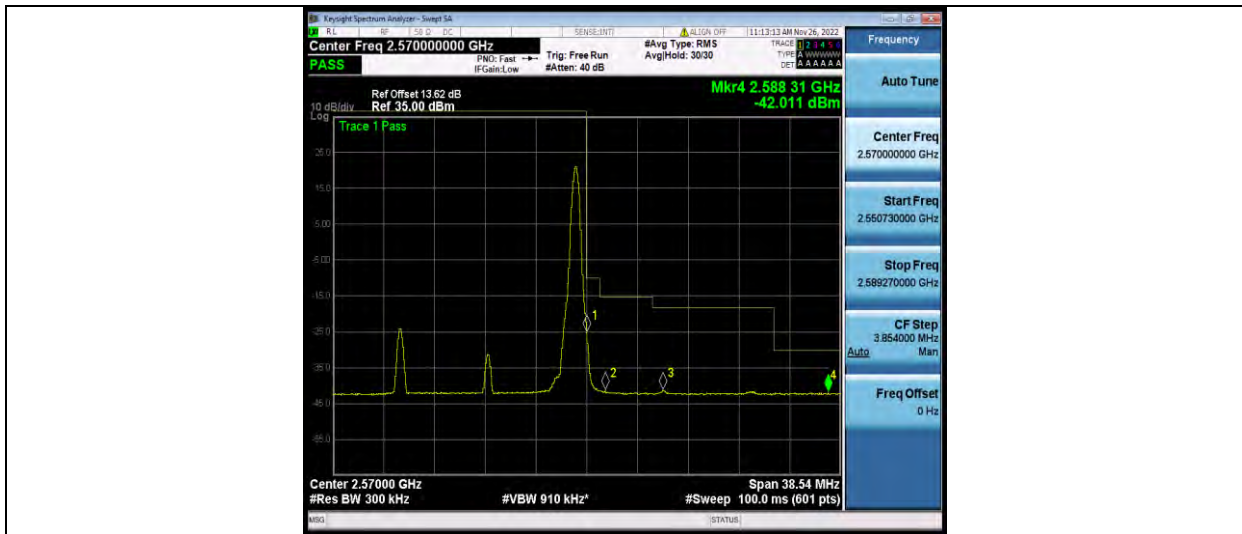

BUREAU VERITAS

Test Report No.: W7L-P22110001RF06

Band7-15MHz-64QAM-21375-75RB#0