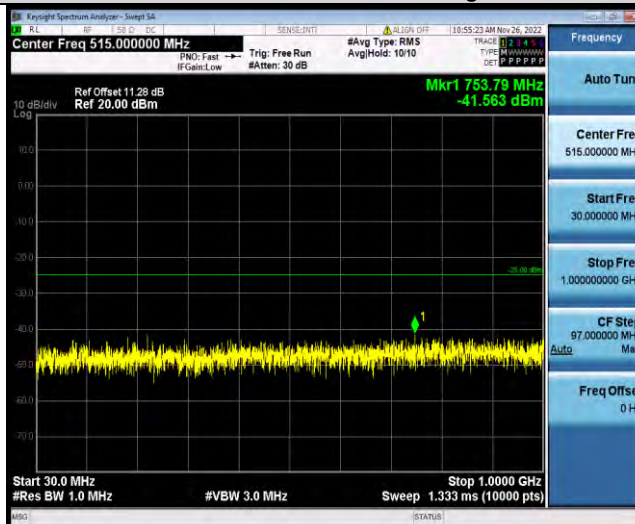

Band7-10MHz-QPSK-20800-1RB#0-Range2:1000~27000MHz