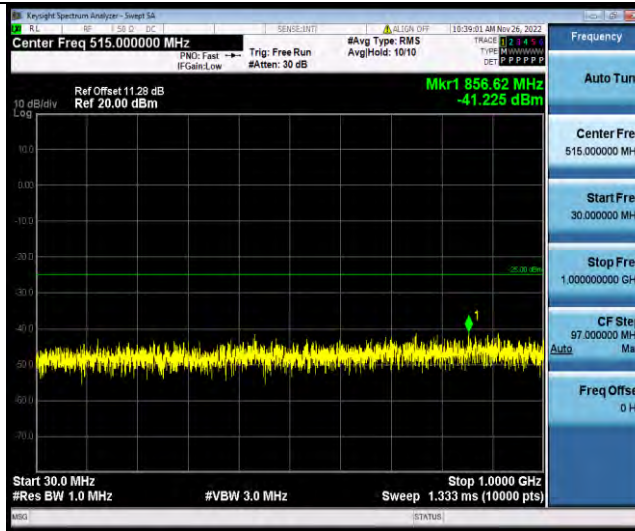

Test Report No.: W7L-P22110001RF06

Band7-5MHz-64QAM-21100-1RB#0-Range1:30~1000MHz

Band7-5MHz-64QAM-21100-1RB#0-Range2:1000~27000MHz

Band7-5MHz-64QAM-21425-1RB#0-Range1:30~1000MHz

BUREAU VERITAS

Test Report No.: W7L-P22110001RF06