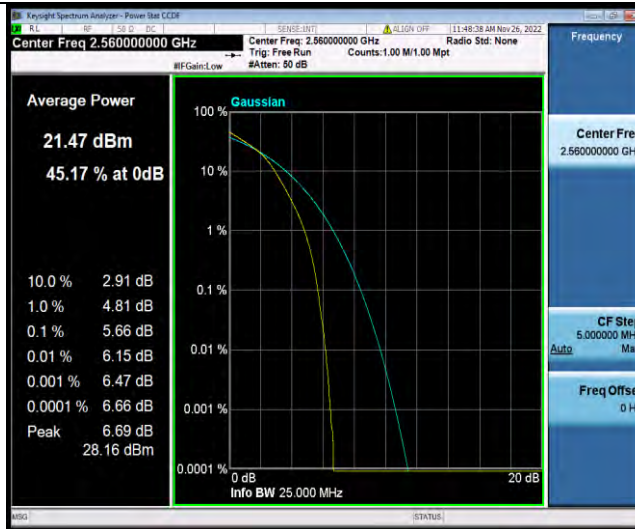

BUREAU
VERITAS

Test Report No.: W7L-P22110001RF06

Band7-20MHz-64QAM-20850-1RB#0