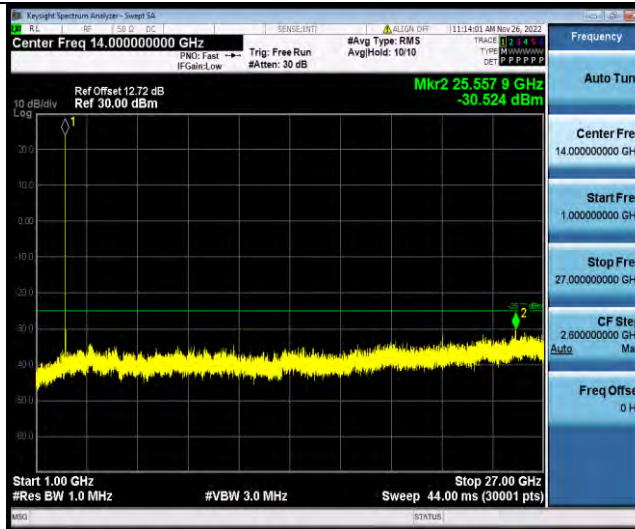

BUREAU VERITAS

Test Report No.: W7L-P22110001RF06

Band7-15MHz-QPSK-21100-1RB#0-Range1:30~1000MHz