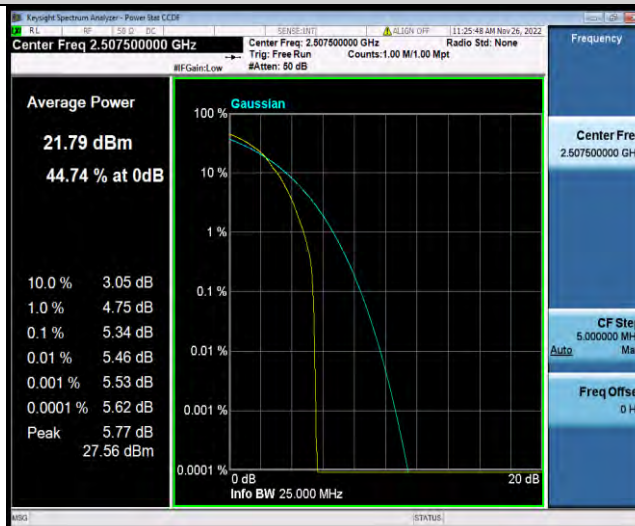

Band7-15MHz-64QAM-20825-75RB#0