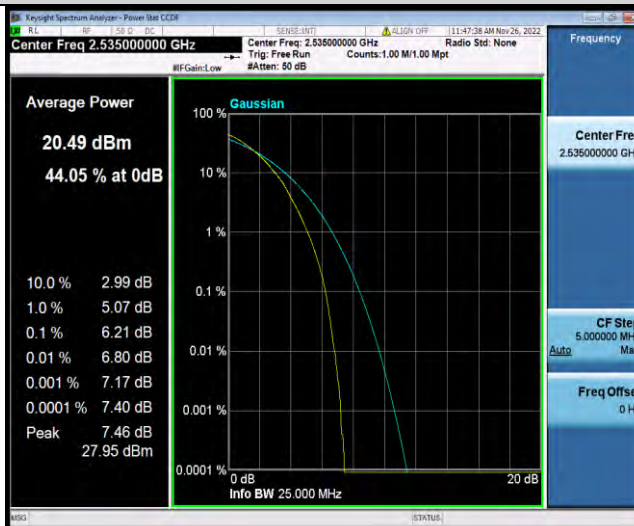

Band7-20MHz-64QAM-21350-1RB#0