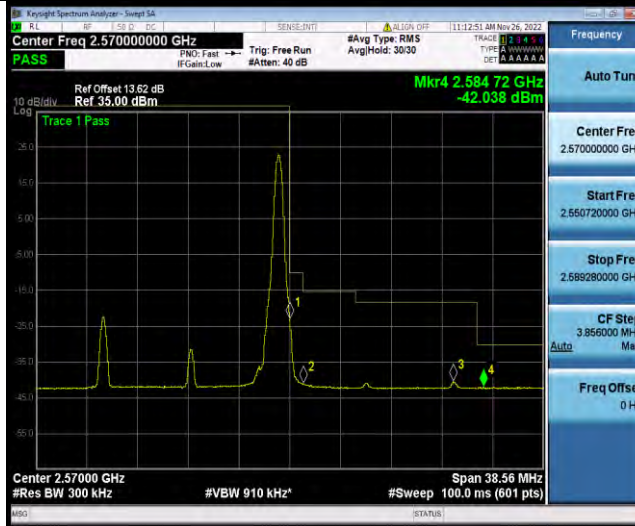

Band7-15MHz-QPSK-21375-75RB#0