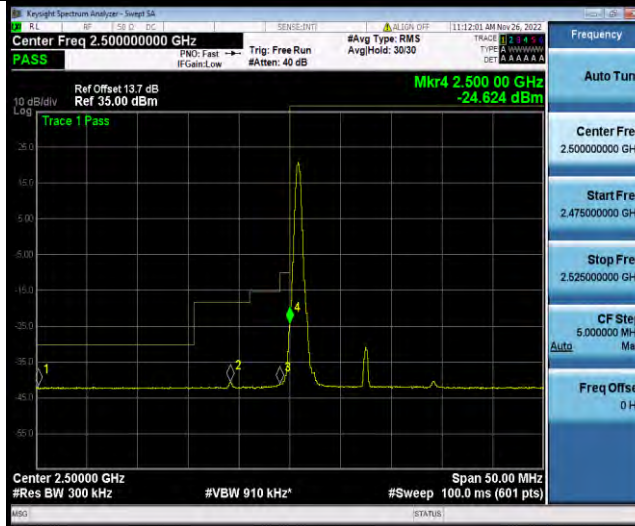

Band7-15MHz-64QAM-20825-75RB#0