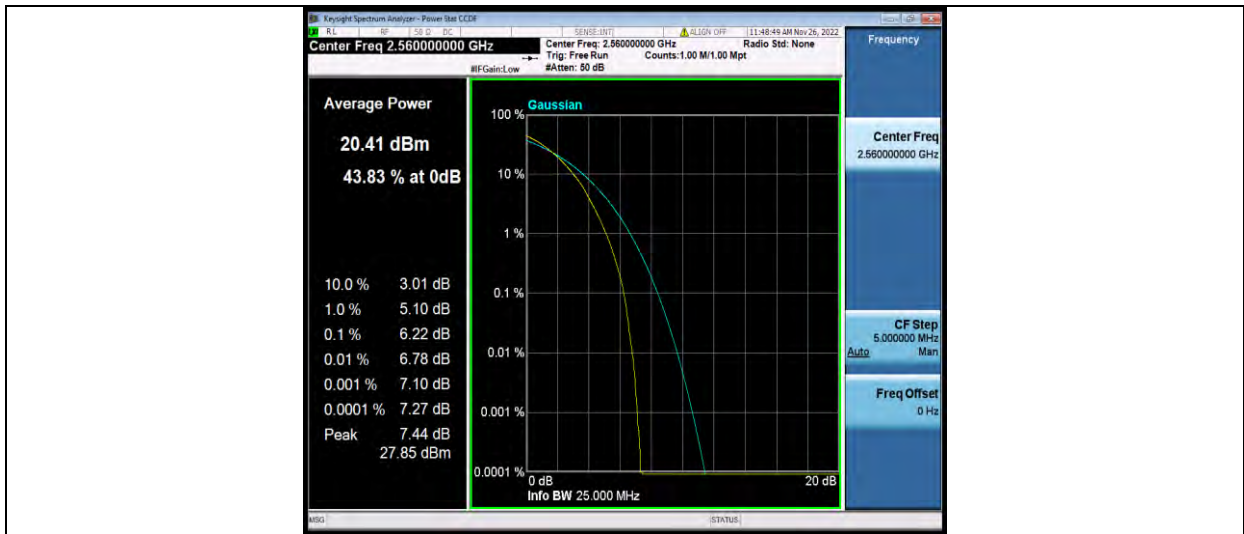

BUREAU
VERITAS

Test Report No.: W7L-P22110001RF06