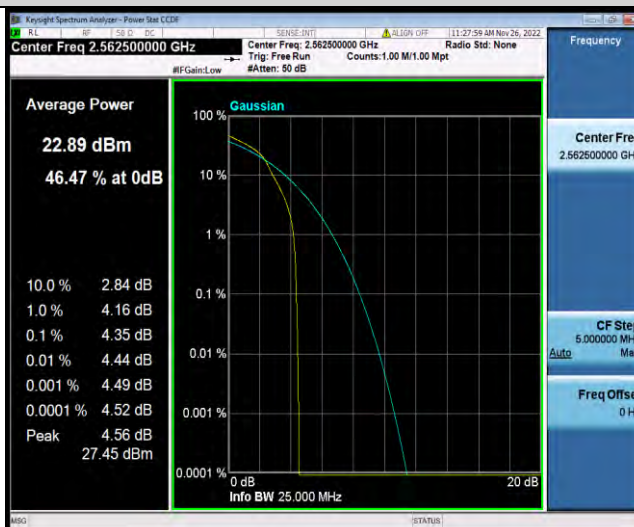

Band7-15MHz-16QAM-20825-75RB#0

Band7-15MHz-16QAM-21100-1RB#0

BUREAU VERITAS

Test Report No.: W7L-P22110001RF06

Band7-15MHz-16QAM-21100-75RB#0

Band7-15MHz-16QAM-21375-1RB#0

Band7-15MHz-16QAM-21375-75RB#0

BUREAU  
VERITAS