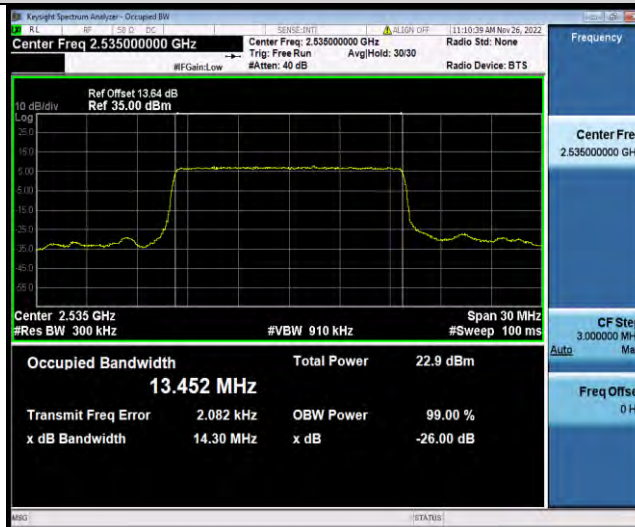

Band7-15MHz-QPSK-21375-75RB#0