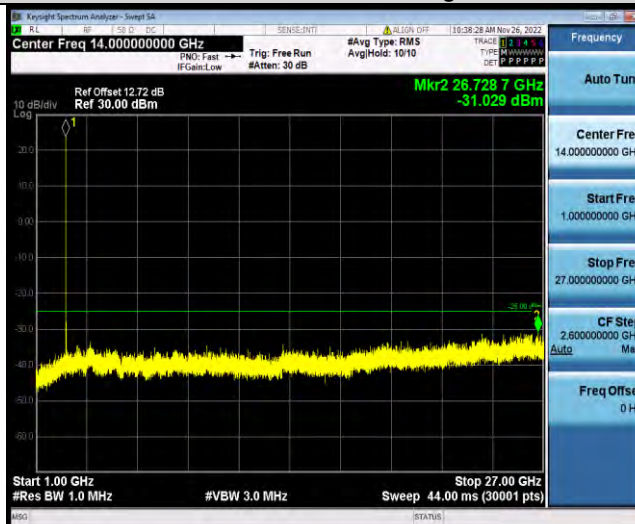

Band7-5MHz-64QAM-21425-1RB#0-Range1:30~1000MHz