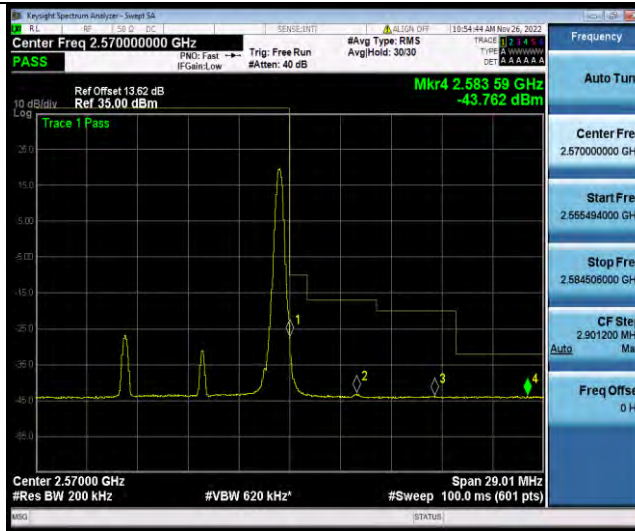

BUREAU VERITAS

Test Report No.: W7L-P22110001RF06

Band7-10MHz-64QAM-21400-50RB#0