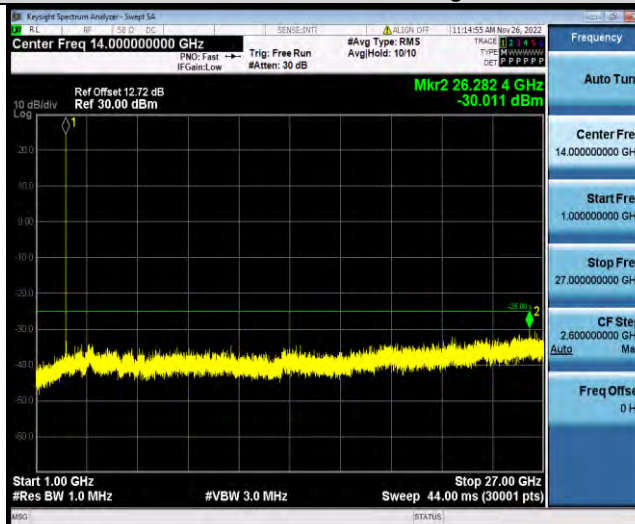

Band7-15MHz-16QAM-21375-1RB#0-Range1:30~1000MHz