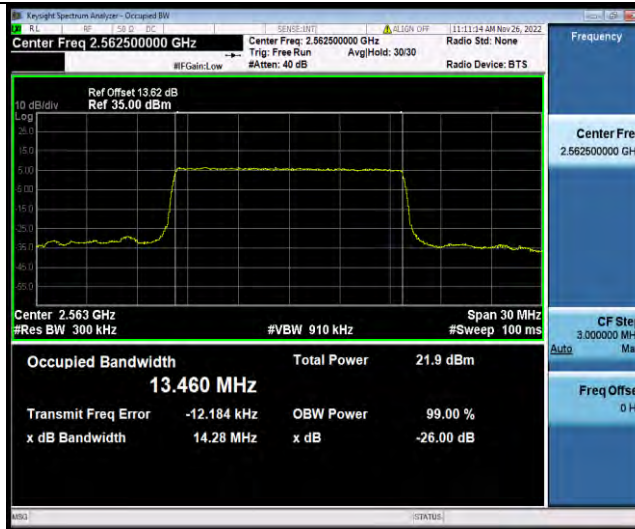

BUREAU VERITAS

Test Report No.: W7L-P22110001RF06

Band7-15MHz-64QAM-20825-75RB#0