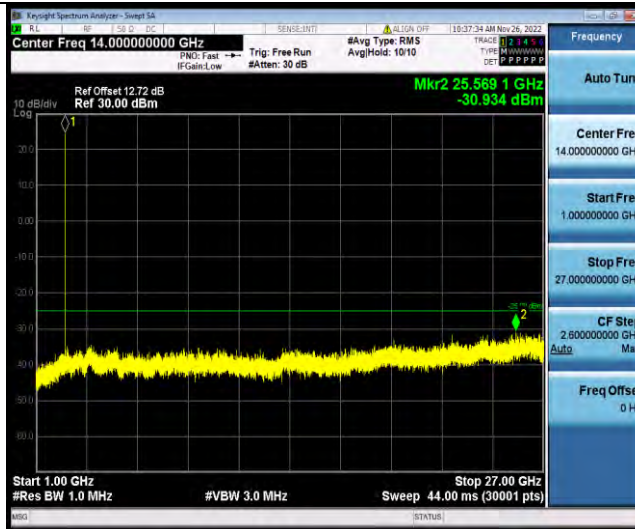

BUREAU VERITAS

Test Report No.: W7L-P22110001RF06

Band7-5MHz-16QAM-21100-1RB#0-Range1:30~1000MHz