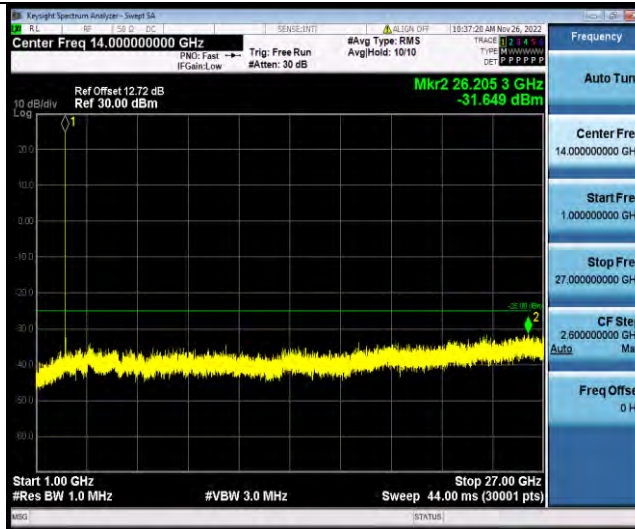

BUREAU VERITAS

Test Report No.: W7L-P22110001RF06

Band7-5MHz-QPSK-21100-1RB#0-Range1:30~1000MHz