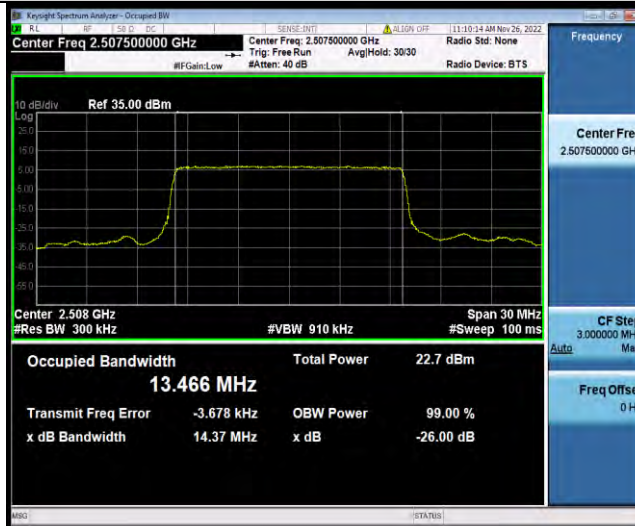

Band7-15MHz-QPSK-21100-75RB#0