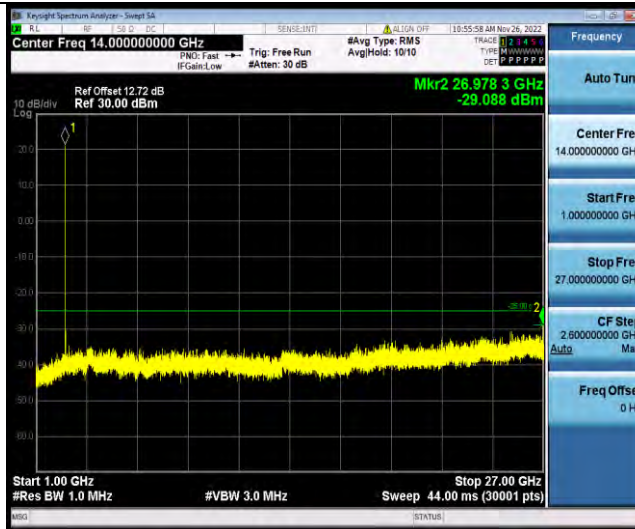

BUREAU VERITAS

Test Report No.: W7L-P22110001RF06

Band7-10MHz-64QAM-21100-1RB#0-Range1:30~1000MHz