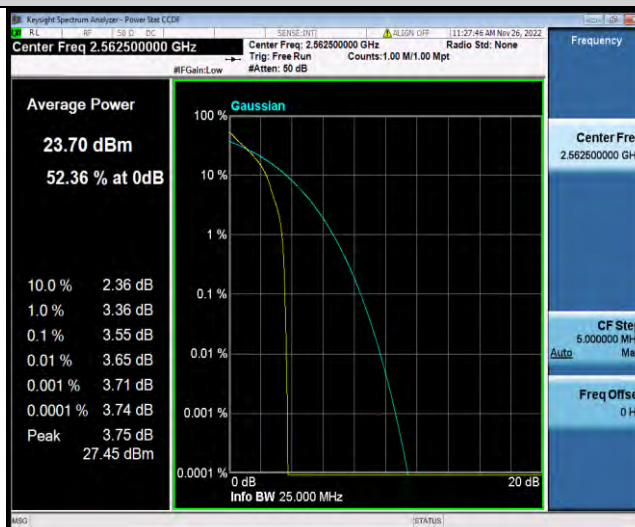

BUREAU  
VERITAS

Test Report No.: W7L-P22110001RF06

Band7-15MHz-QPSK-21100-75RB#0

Band7-15MHz-QPSK-21375-1RB#0

Band7-15MHz-QPSK-21375-75RB#0

BUREAU  
VERITAS

Test Report No.: W7L-P22110001RF06

Band7-15MHz-16QAM-20825-1RB#0