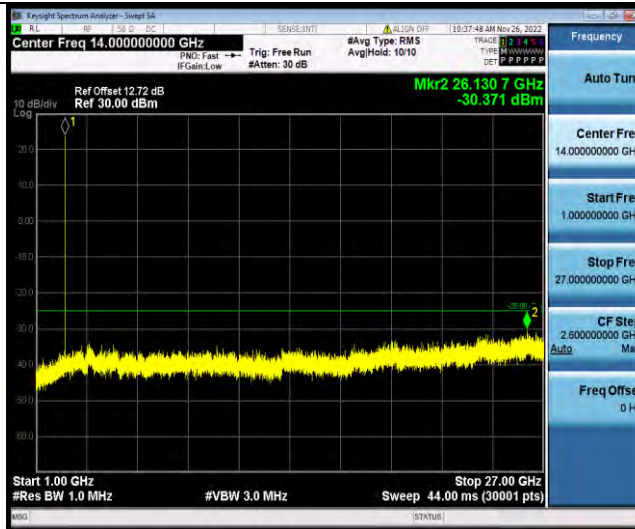

BUREAU VERITAS

Test Report No.: W7L-P22110001RF06

Band7-5MHz-64QAM-21100-1RB#0-Range1:30~1000MHz