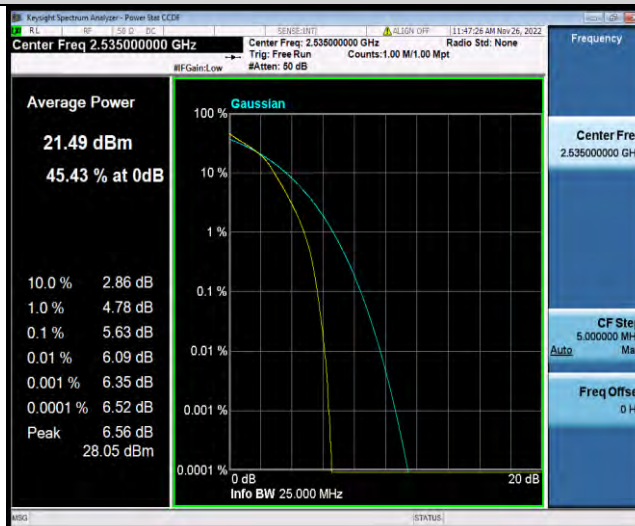

Band7-20MHz-16QAM-21350-1RB#0