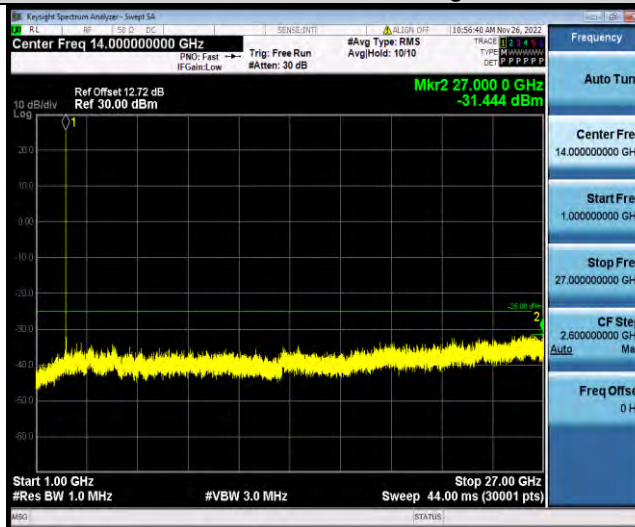

Band7-10MHz-64QAM-21400-1RB#0-Range1:30~1000MHz