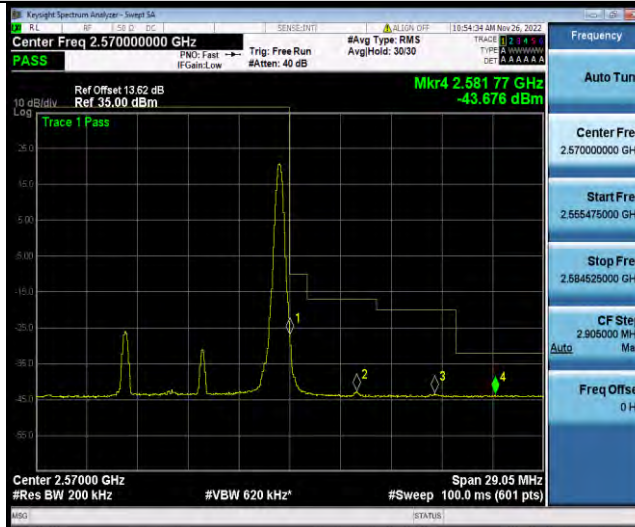

### Test Report No.: W7L-P22110001RF06

Band7-10MHz-16QAM-20800-50RB#0

Band7-10MHz-16QAM-21400-1RB#49

Band7-10MHz-16QAM-21400-50RB#0

BUREAU VERITAS

Test Report No.: W7L-P22110001RF06

Band7-10MHz-64QAM-20800-1RB#0