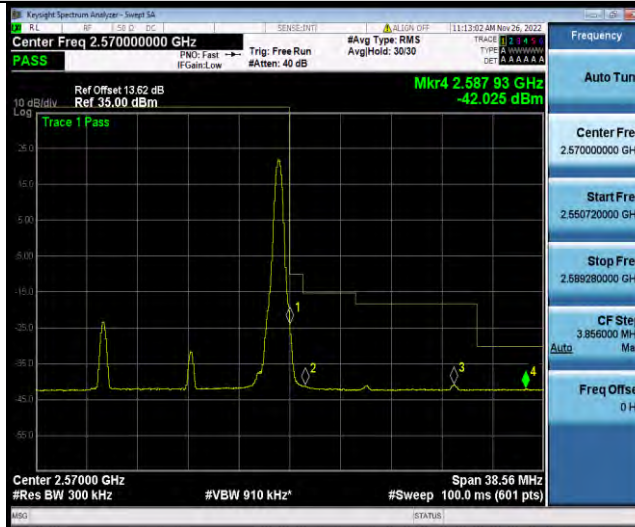

Band7-15MHz-16QAM-21375-75RB#0