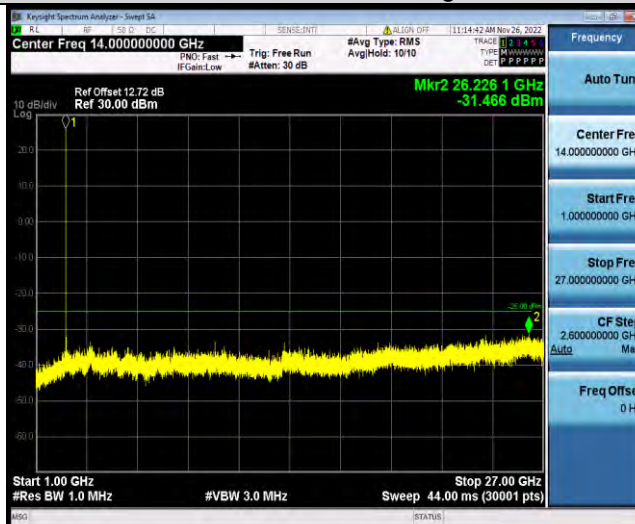

Band7-15MHz-QPSK-21375-1RB#0-Range1:30~1000MHz