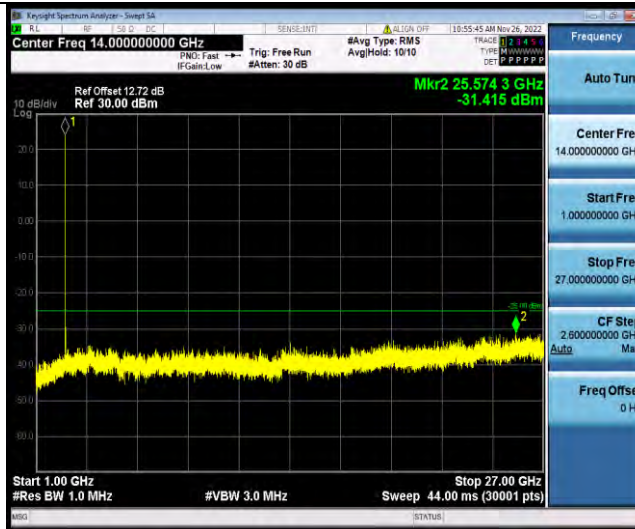

BUREAU VERITAS

Test Report No.: W7L-P22110001RF06

Band7-10MHz-16QAM-21100-1RB#0-Range1:30~1000MHz