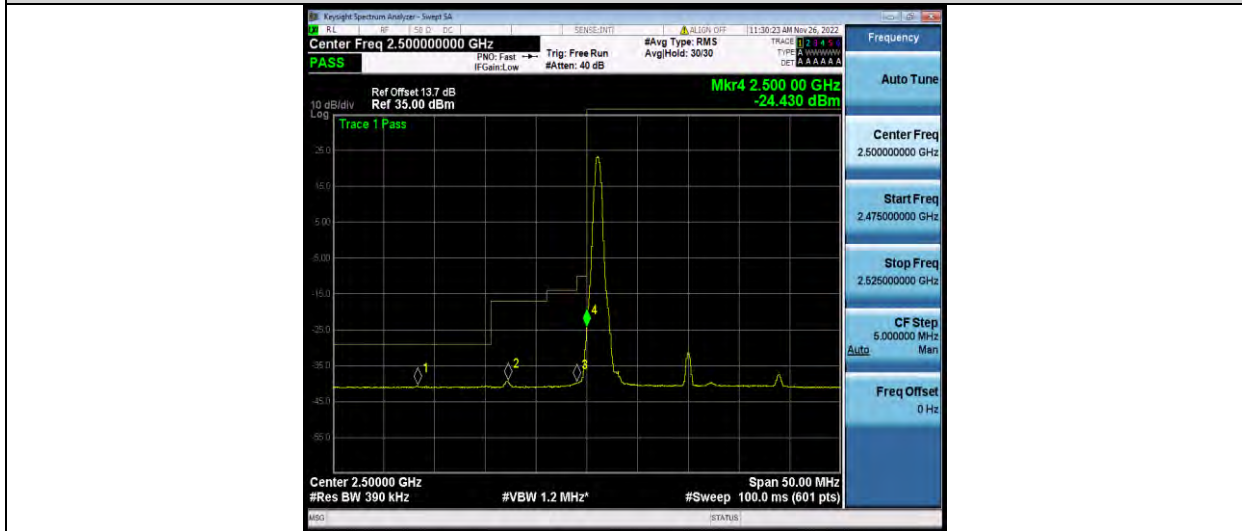

Band7-20MHz-QPSK-20850-100RB#0