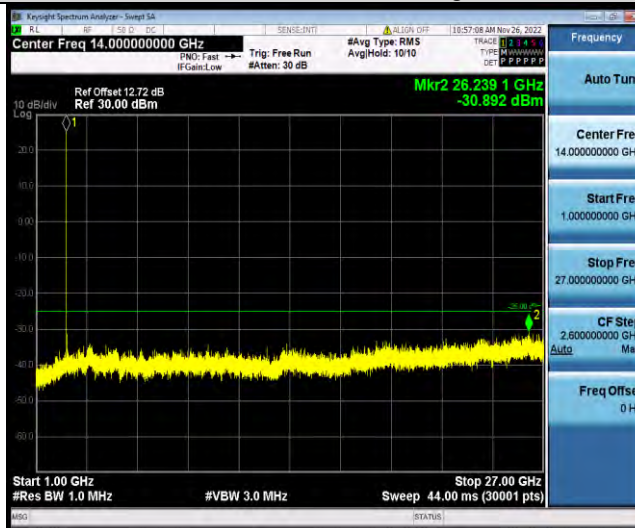

Band7-10MHz-64QAM-20800-1RB#0-Range1:30~1000MHz