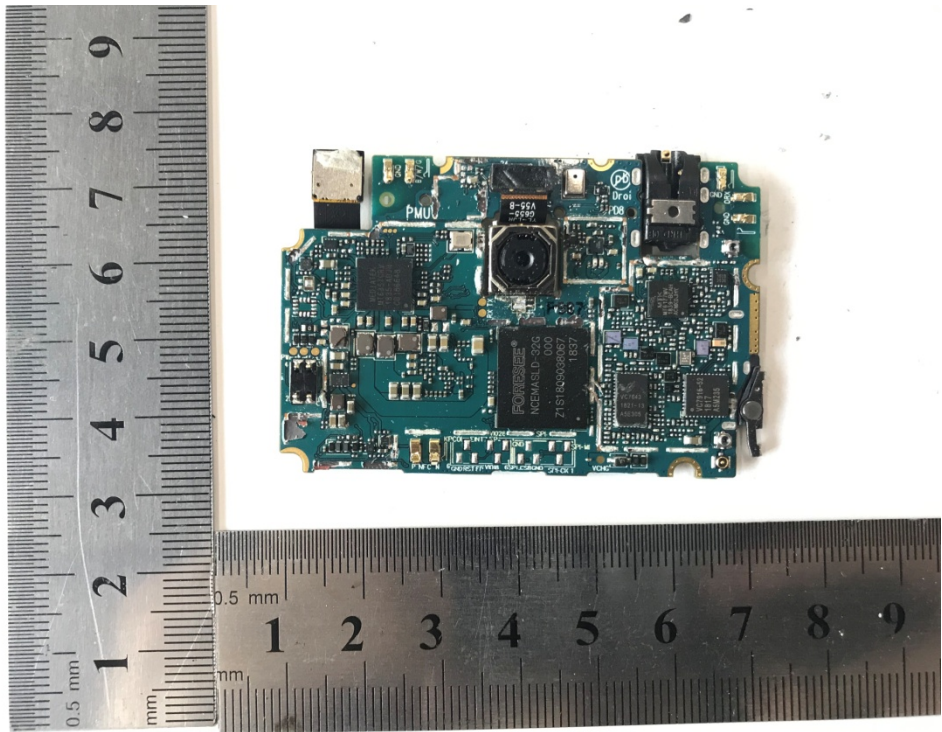

FCC ID:2ASCH-RG655  
EUT Constructional Details

-----End of report-----