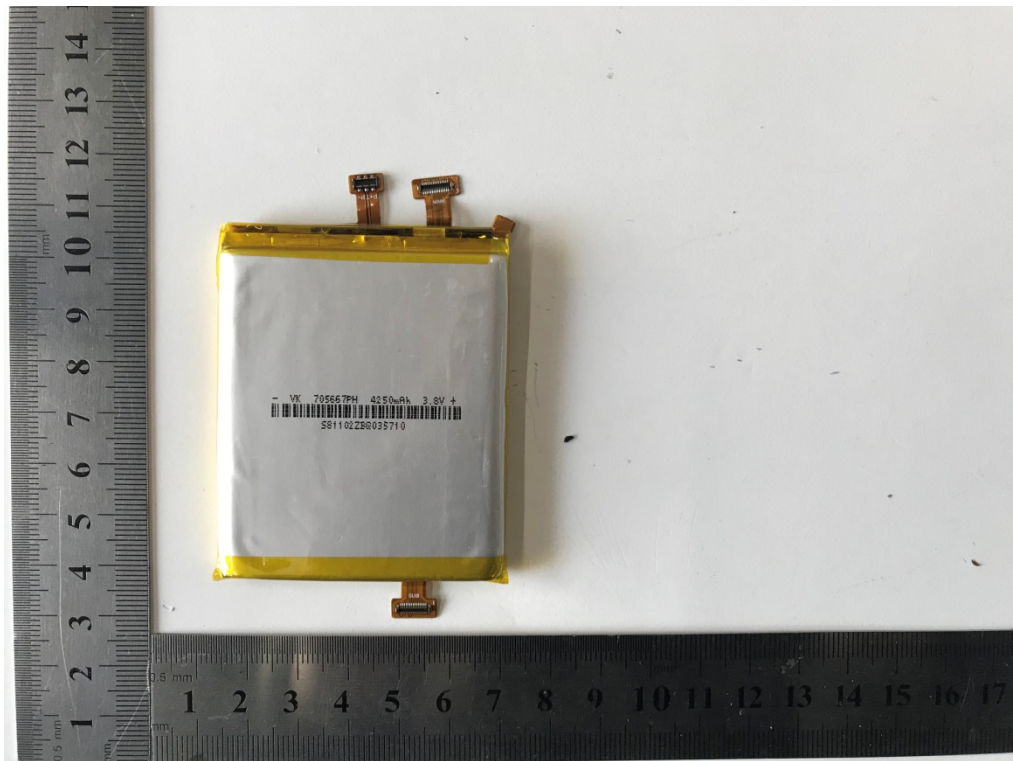

FCC ID:2ASCH-RG655  
EUT Constructional Details

-----End of report-----