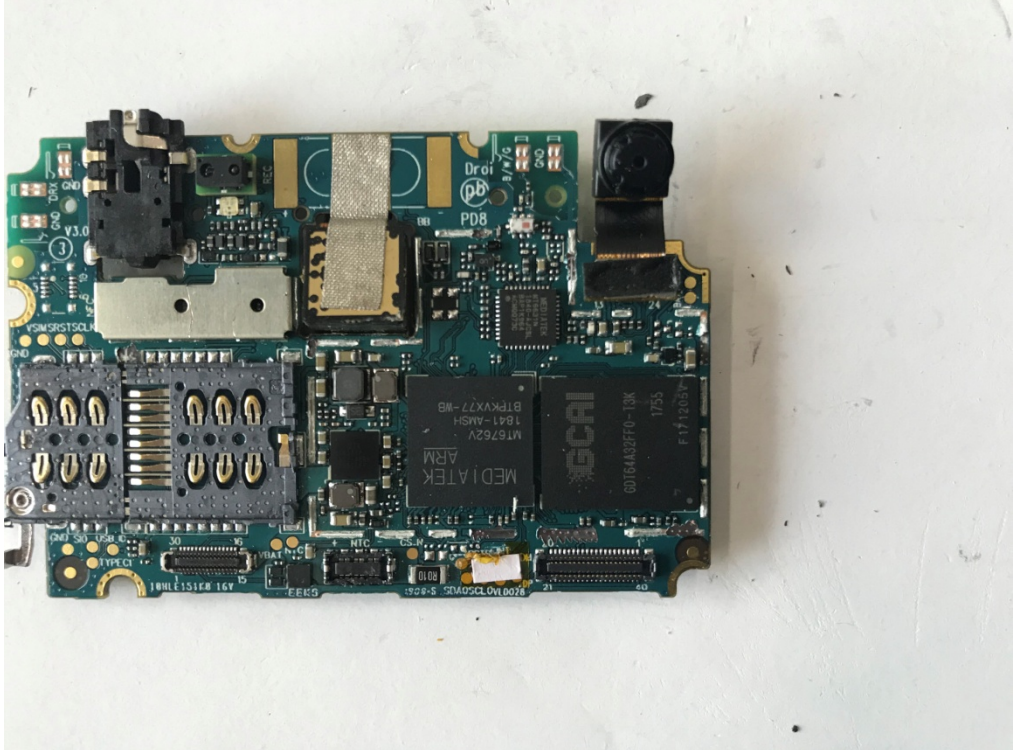

FCC ID:2ASCH-RG655  
EUT Constructional Details

-----End of report-----