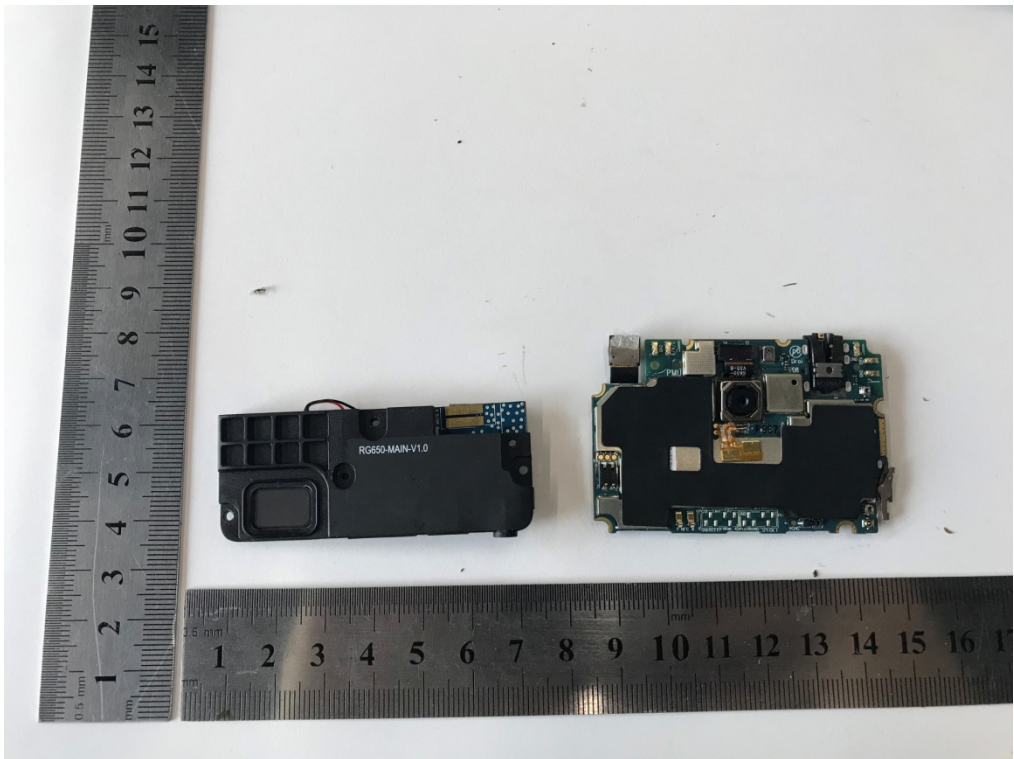

FCC ID:2ASCH-RG655  
EUT Constructional Details

-----End of report-----