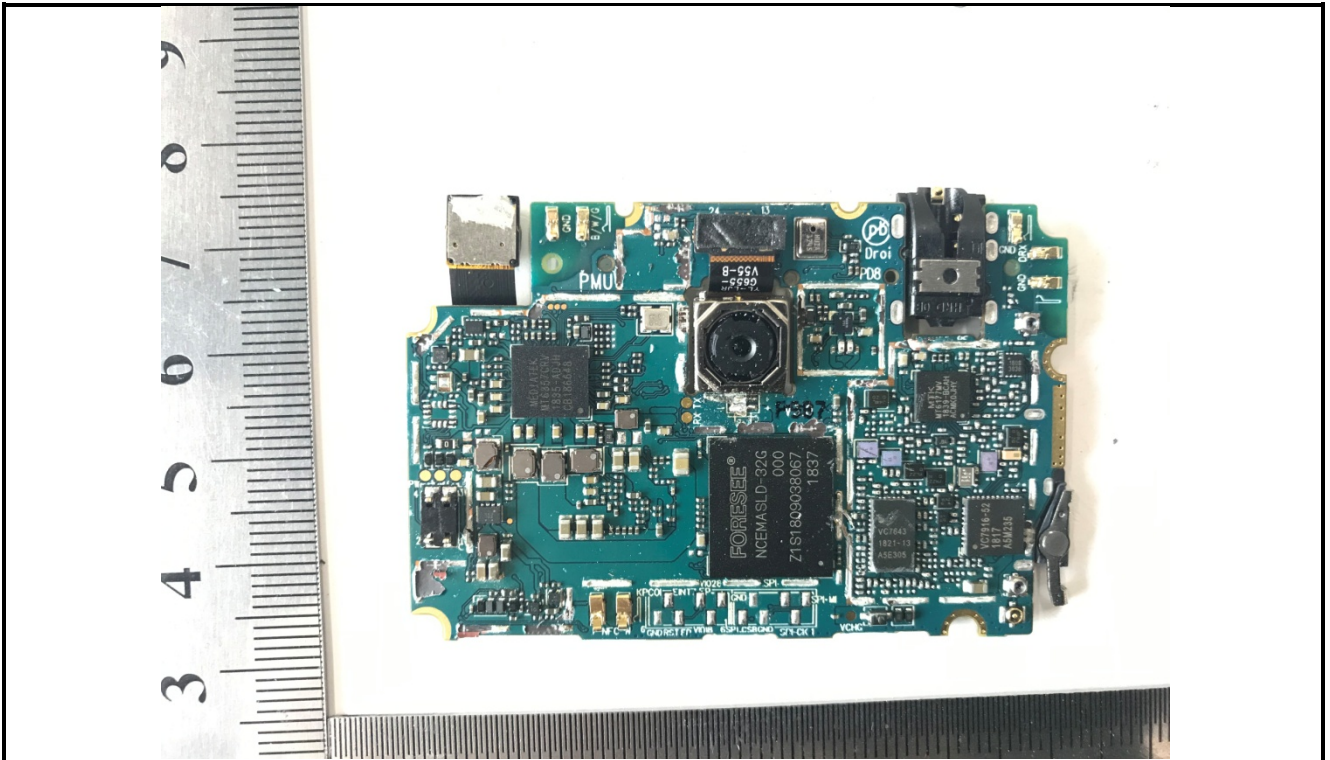

FCC ID:2ASCH-RG655  
EUT Constructional Details

-----End of report-----