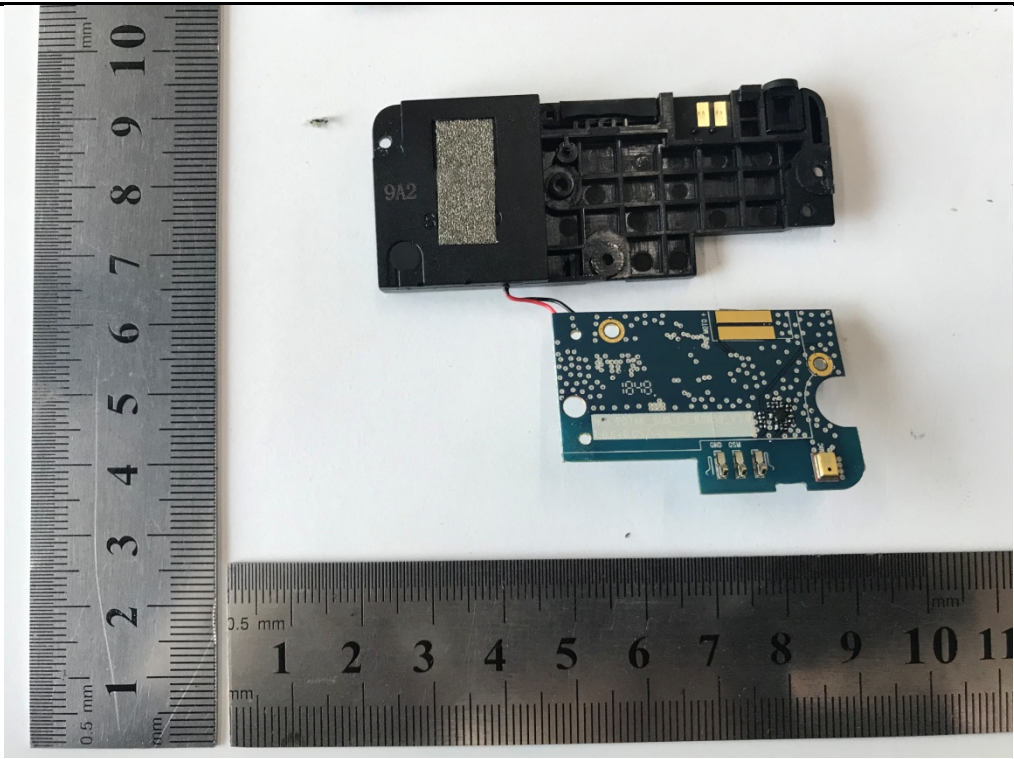

FCC ID:2ASCH-RG655  
EUT Constructional Details

-----End of report-----