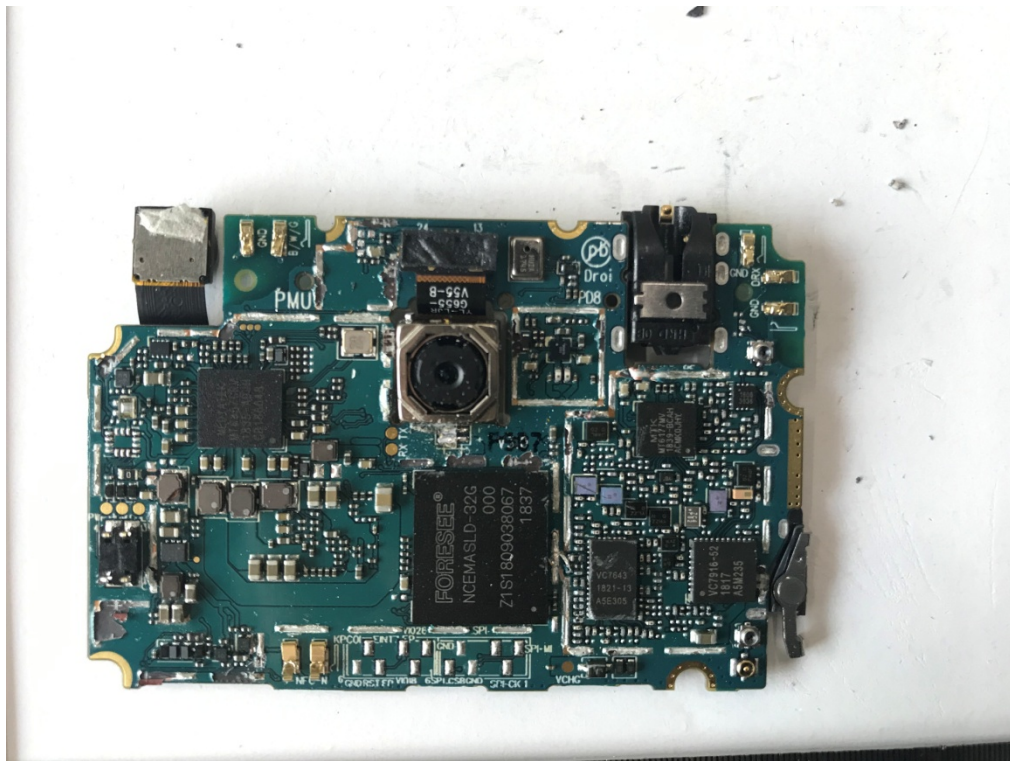

FCC ID:2ASCH-RG655  
EUT Constructional Details

-----End of report-----