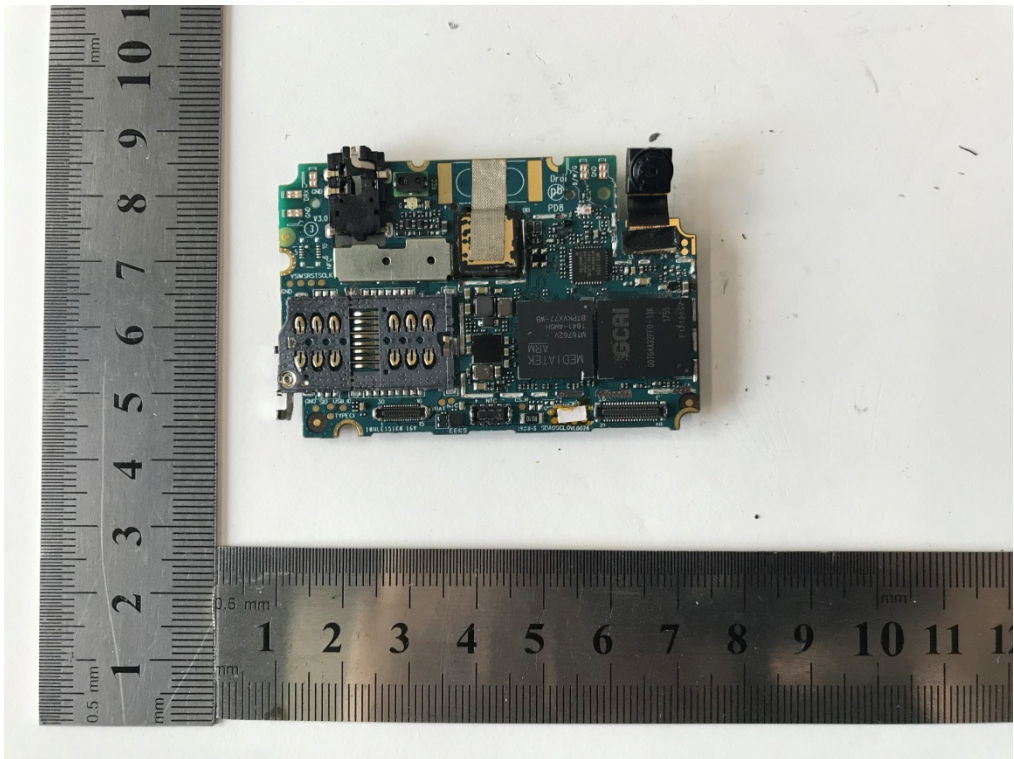

FCC ID:2ASCH-RG655  
EUT Constructional Details

-----End of report-----