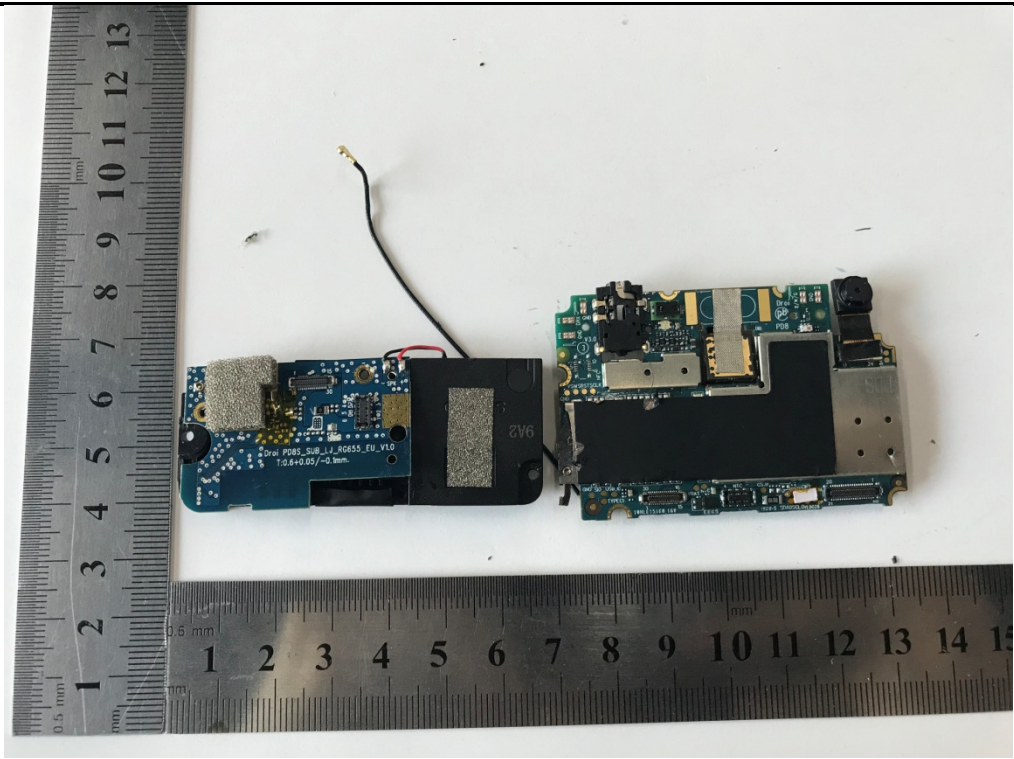

FCC ID:2ASCH-RG655  
EUT Constructional Details

-----End of report-----