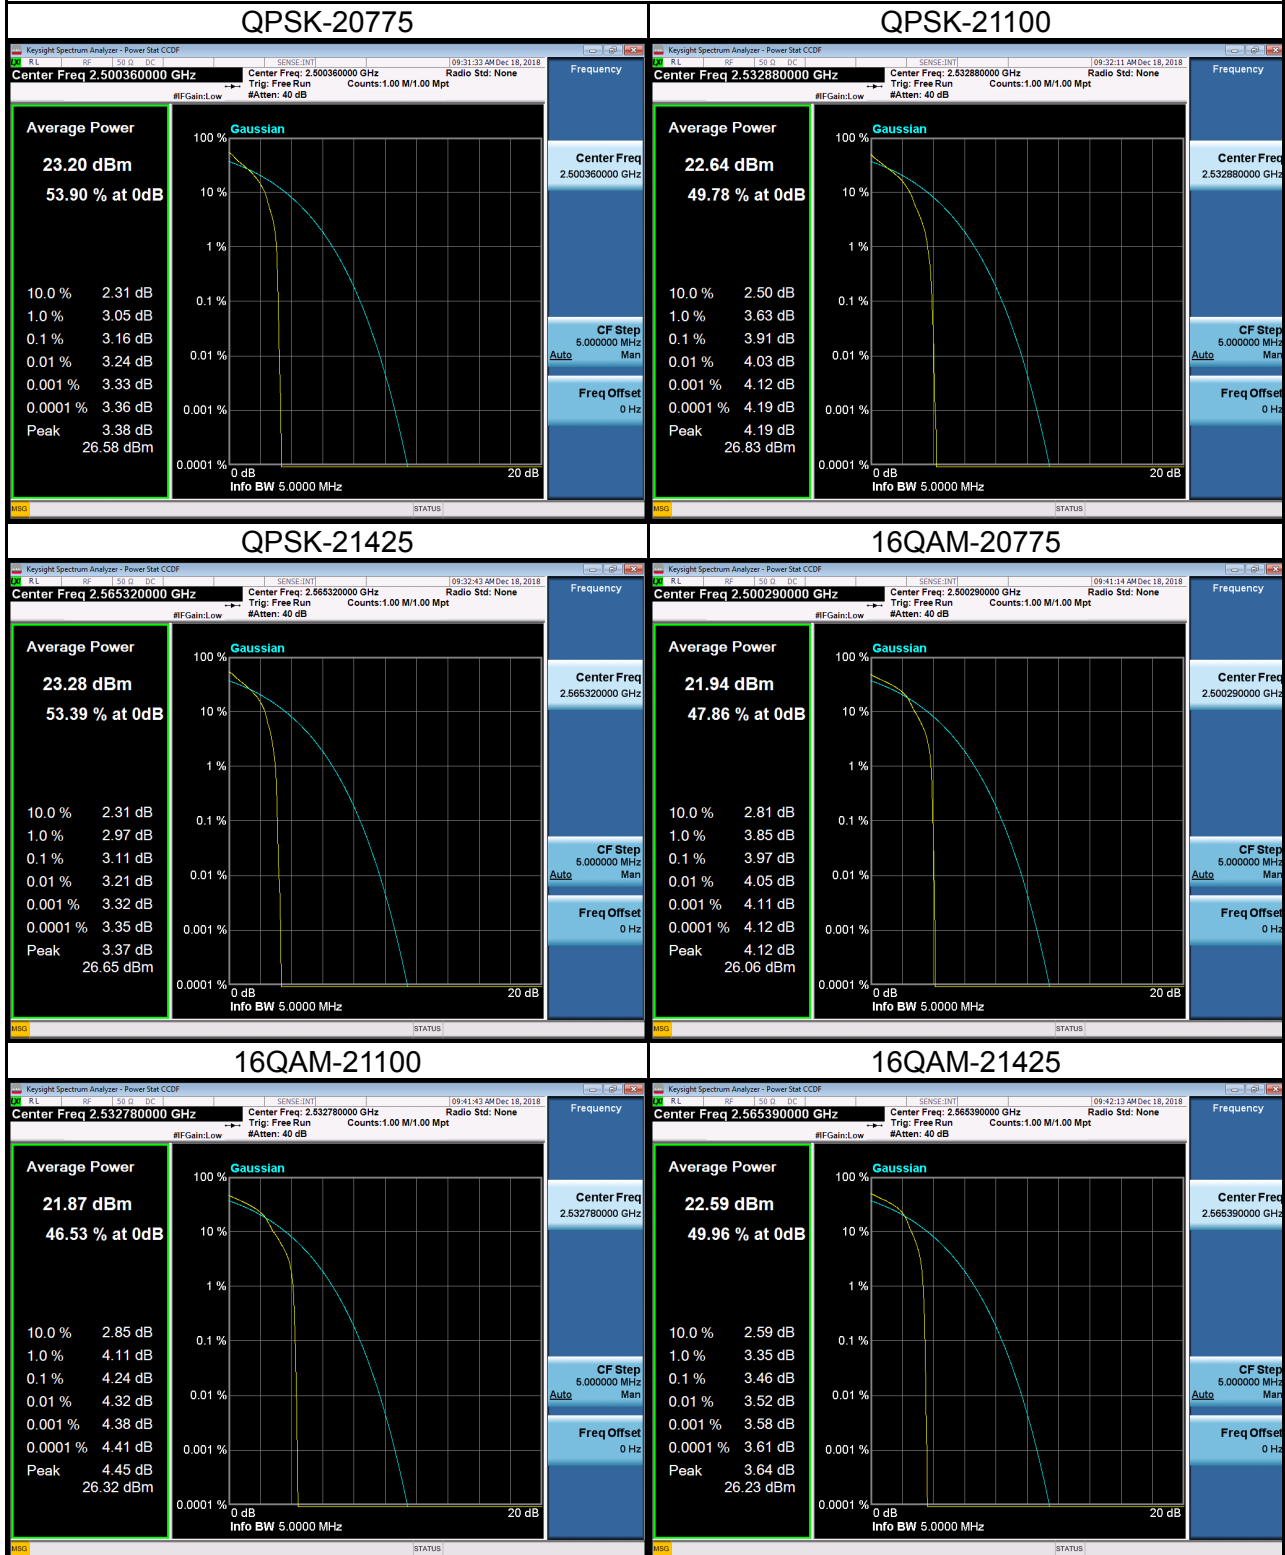

LTE Band 4 Spectrum Plot_3M

LTE Band 4 Spectrum Plot_5M

LTE Band 4 Spectrum Plot_10M

LTE Band 4 Spectrum Plot_15M

LTE Band 4 Spectrum Plot_20M

QPSK-20050

QPSK-20175

QPSK-20300

16QAM-20050

16QAM-20175

16QAM-20300

LTE Band 7 Spectrum Plot_5M

LTE Band 7 Spectrum Plot_10M

LTE Band 7 Spectrum Plot_15M

LTE Band 7 Spectrum Plot_20M

LTE Band 12 Spectrum Plot_1.4M

LTE Band 12 Spectrum Plot_3M

LTE Band 12 Spectrum Plot_5M

LTE Band 12 Spectrum Plot_10M

LTE Band 17 Spectrum Plot_5M