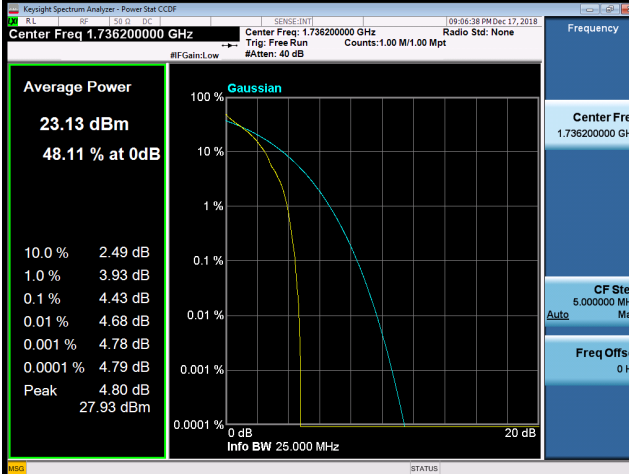

LTE Band 4 Spectrum Plot_3M

LTE Band 4 Spectrum Plot_5M

LTE Band 4 Spectrum Plot_10M

LTE Band 4 Spectrum Plot_15M

LTE Band 4 Spectrum Plot_20M

QPSK-20050

QPSK-20175

QPSK-20300

16QAM-20050

16QAM-20175

16QAM-20300

LTE Band 7 Spectrum Plot_5M

LTE Band 7 Spectrum Plot_10M

LTE Band 7 Spectrum Plot_15M

LTE Band 7 Spectrum Plot_20M

LTE Band 12 Spectrum Plot_1.4M

LTE Band 12 Spectrum Plot_3M

LTE Band 12 Spectrum Plot_5M

LTE Band 12 Spectrum Plot_10M

LTE Band 17 Spectrum Plot_5M