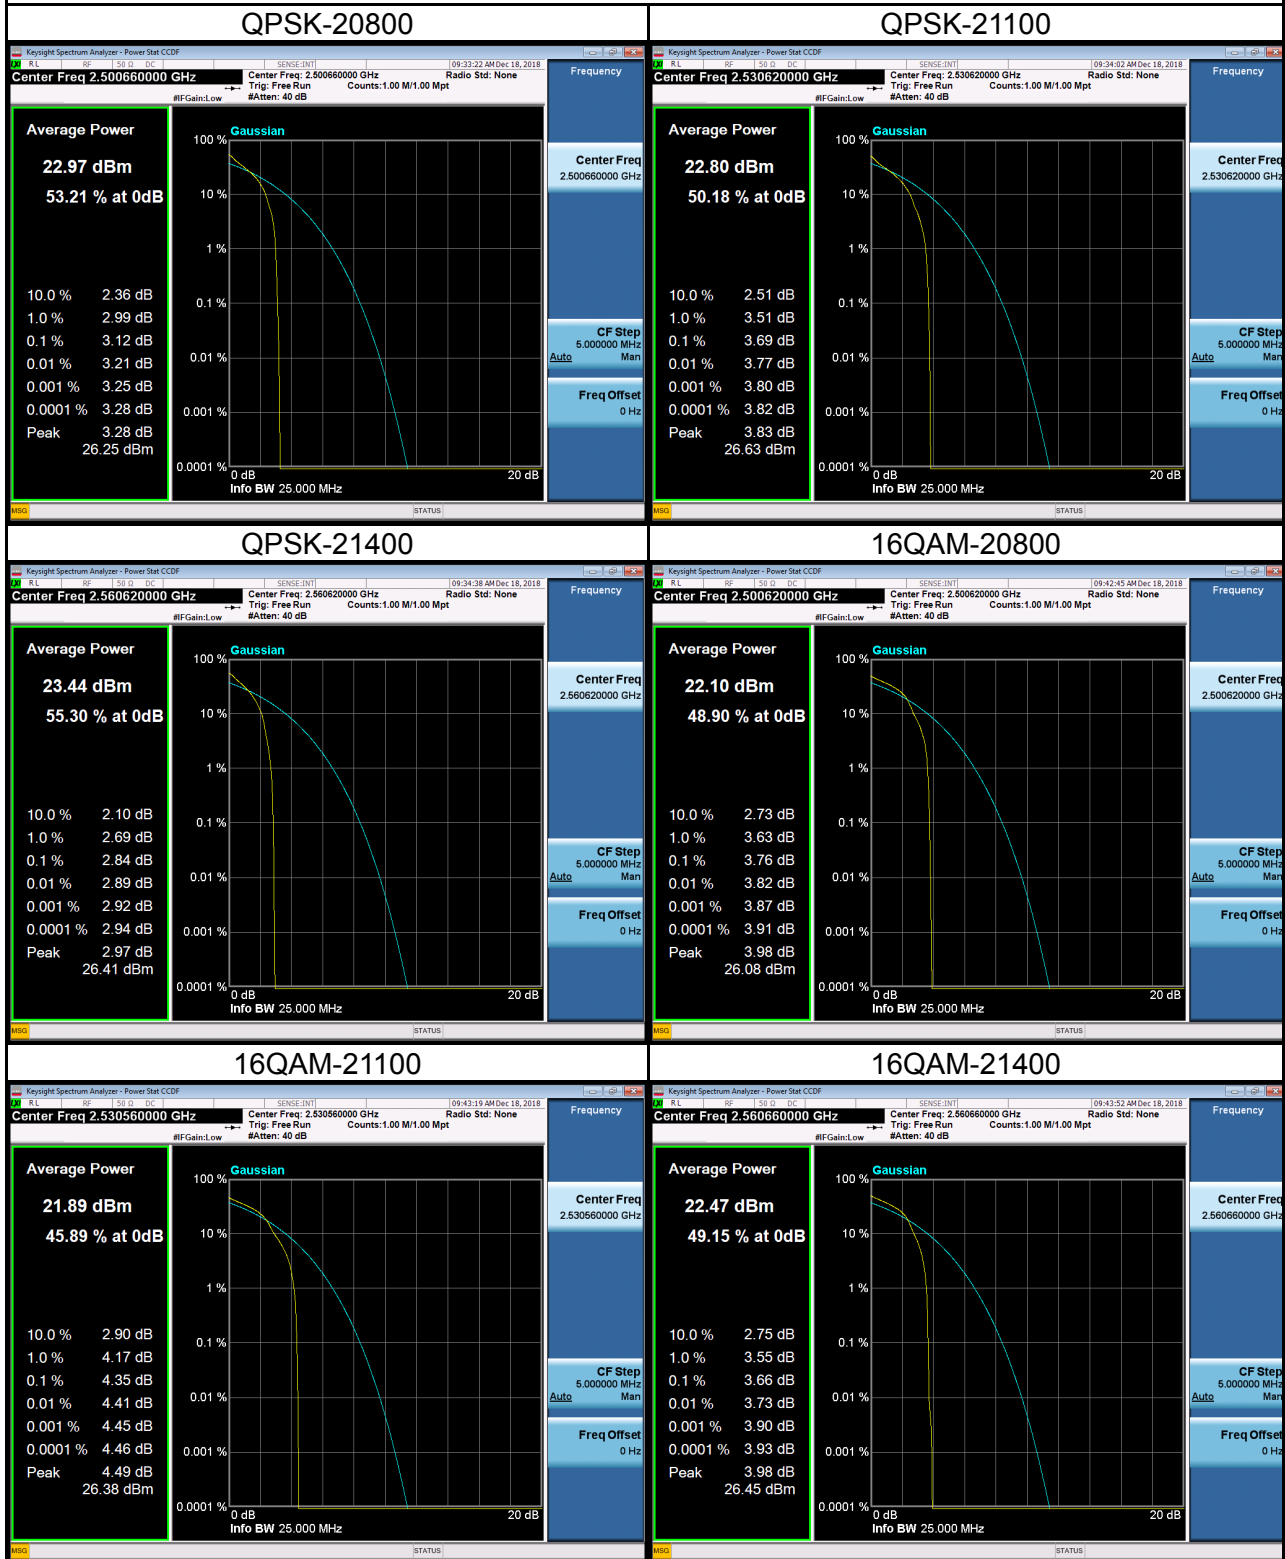

LTE Band 4 Spectrum Plot_3M

LTE Band 4 Spectrum Plot_5M

LTE Band 4 Spectrum Plot_10M

LTE Band 4 Spectrum Plot_15M

LTE Band 4 Spectrum Plot_20M

QPSK-20050

QPSK-20175

QPSK-20300

16QAM-20050

16QAM-20175

16QAM-20300

LTE Band 7 Spectrum Plot_5M

LTE Band 7 Spectrum Plot_10M

LTE Band 7 Spectrum Plot_15M

LTE Band 7 Spectrum Plot_20M

LTE Band 12 Spectrum Plot_1.4M

LTE Band 12 Spectrum Plot_3M

LTE Band 12 Spectrum Plot_5M

LTE Band 12 Spectrum Plot_10M

LTE Band 17 Spectrum Plot_5M