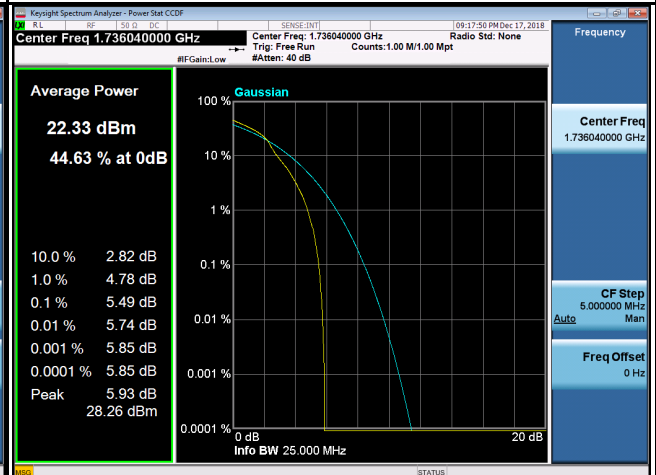

LTE Band 4 Spectrum Plot_3M

LTE Band 4 Spectrum Plot_5M

LTE Band 4 Spectrum Plot_10M

LTE Band 4 Spectrum Plot_15M

LTE Band 4 Spectrum Plot_20M

QPSK-20050

QPSK-20175

QPSK-20300

16QAM-20050

16QAM-20175

16QAM-20300

LTE Band 7 Spectrum Plot_5M

LTE Band 7 Spectrum Plot_10M

LTE Band 7 Spectrum Plot_15M

LTE Band 7 Spectrum Plot_20M

LTE Band 12 Spectrum Plot_1.4M

LTE Band 12 Spectrum Plot_3M

LTE Band 12 Spectrum Plot_5M

LTE Band 12 Spectrum Plot_10M

LTE Band 17 Spectrum Plot_5M