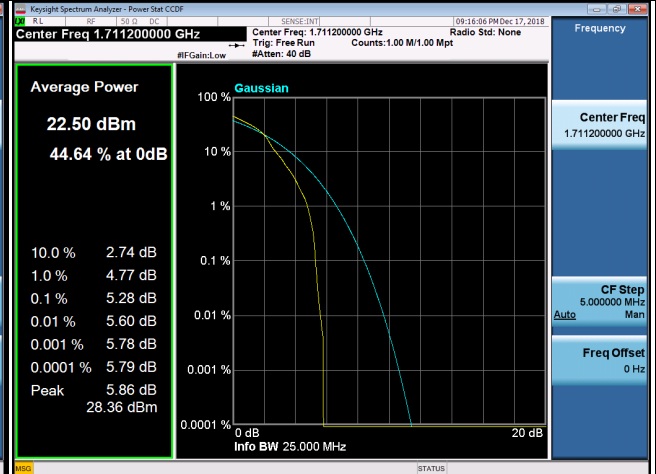

LTE Band 4 Spectrum Plot_3M

LTE Band 4 Spectrum Plot_5M

LTE Band 4 Spectrum Plot_10M

LTE Band 4 Spectrum Plot_15M

LTE Band 4 Spectrum Plot_20M

QPSK-20050

QPSK-20175

QPSK-20300

16QAM-20050

16QAM-20175

16QAM-20300

LTE Band 7 Spectrum Plot_5M

LTE Band 7 Spectrum Plot_10M

LTE Band 7 Spectrum Plot_15M

LTE Band 7 Spectrum Plot_20M

LTE Band 12 Spectrum Plot_1.4M