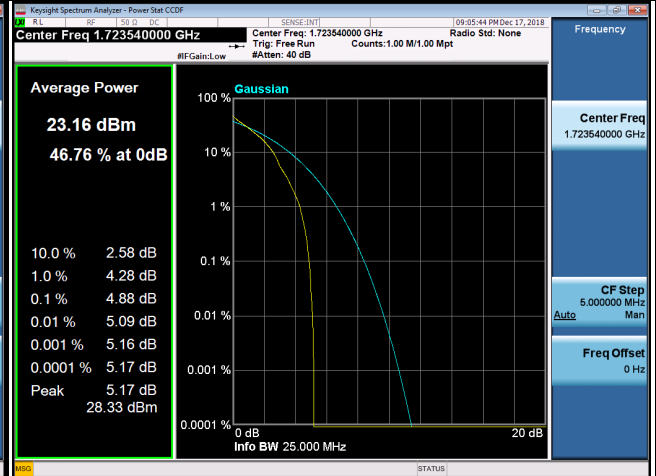

LTE Band 4 Spectrum Plot_3M

LTE Band 4 Spectrum Plot_5M

LTE Band 4 Spectrum Plot_10M

LTE Band 4 Spectrum Plot_15M

LTE Band 4 Spectrum Plot_20M

QPSK-20050

QPSK-20175

QPSK-20300

16QAM-20050

16QAM-20175

16QAM-20300

LTE Band 7 Spectrum Plot_5M

LTE Band 7 Spectrum Plot_10M

LTE Band 7 Spectrum Plot_15M

LTE Band 7 Spectrum Plot_20M

LTE Band 12 Spectrum Plot_1.4M