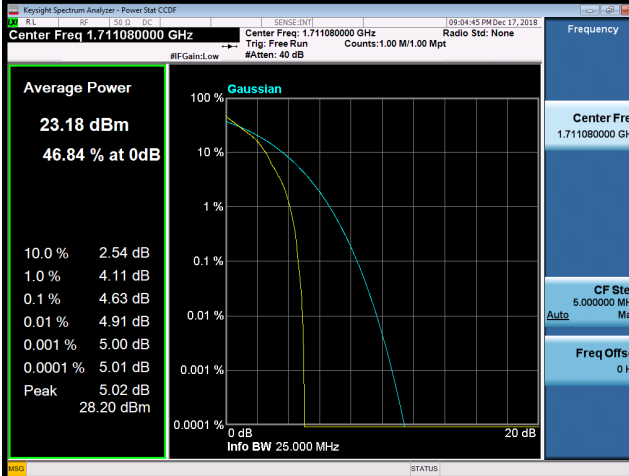

LTE Band 4 Spectrum Plot_3M

LTE Band 4 Spectrum Plot_5M

LTE Band 4 Spectrum Plot_10M

LTE Band 4 Spectrum Plot_15M

LTE Band 4 Spectrum Plot_20M

QPSK-20050

QPSK-20175

QPSK-20300

16QAM-20050

16QAM-20175

16QAM-20300

LTE Band 7 Spectrum Plot_5M

LTE Band 7 Spectrum Plot_10M

LTE Band 7 Spectrum Plot_15M

LTE Band 7 Spectrum Plot_20M

LTE Band 12 Spectrum Plot_1.4M

LTE Band 12 Spectrum Plot_3M

LTE Band 12 Spectrum Plot_5M

LTE Band 12 Spectrum Plot_10M

LTE Band 17 Spectrum Plot_5M