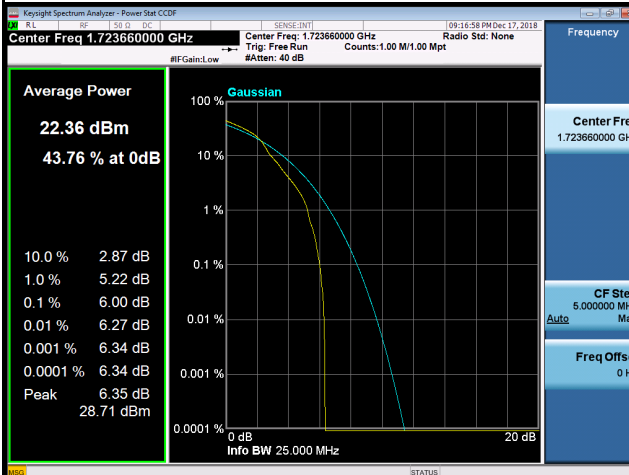

LTE Band 4 Spectrum Plot_3M

LTE Band 4 Spectrum Plot_5M

LTE Band 4 Spectrum Plot_10M

LTE Band 4 Spectrum Plot_15M

LTE Band 4 Spectrum Plot_20M

QPSK-20050

QPSK-20175

QPSK-20300

16QAM-20050

16QAM-20175

16QAM-20300

LTE Band 7 Spectrum Plot_5M

LTE Band 7 Spectrum Plot_10M

LTE Band 7 Spectrum Plot_15M

LTE Band 7 Spectrum Plot_20M

LTE Band 12 Spectrum Plot_1.4M

LTE Band 12 Spectrum Plot_3M

LTE Band 12 Spectrum Plot_5M

LTE Band 12 Spectrum Plot_10M

LTE Band 17 Spectrum Plot_5M