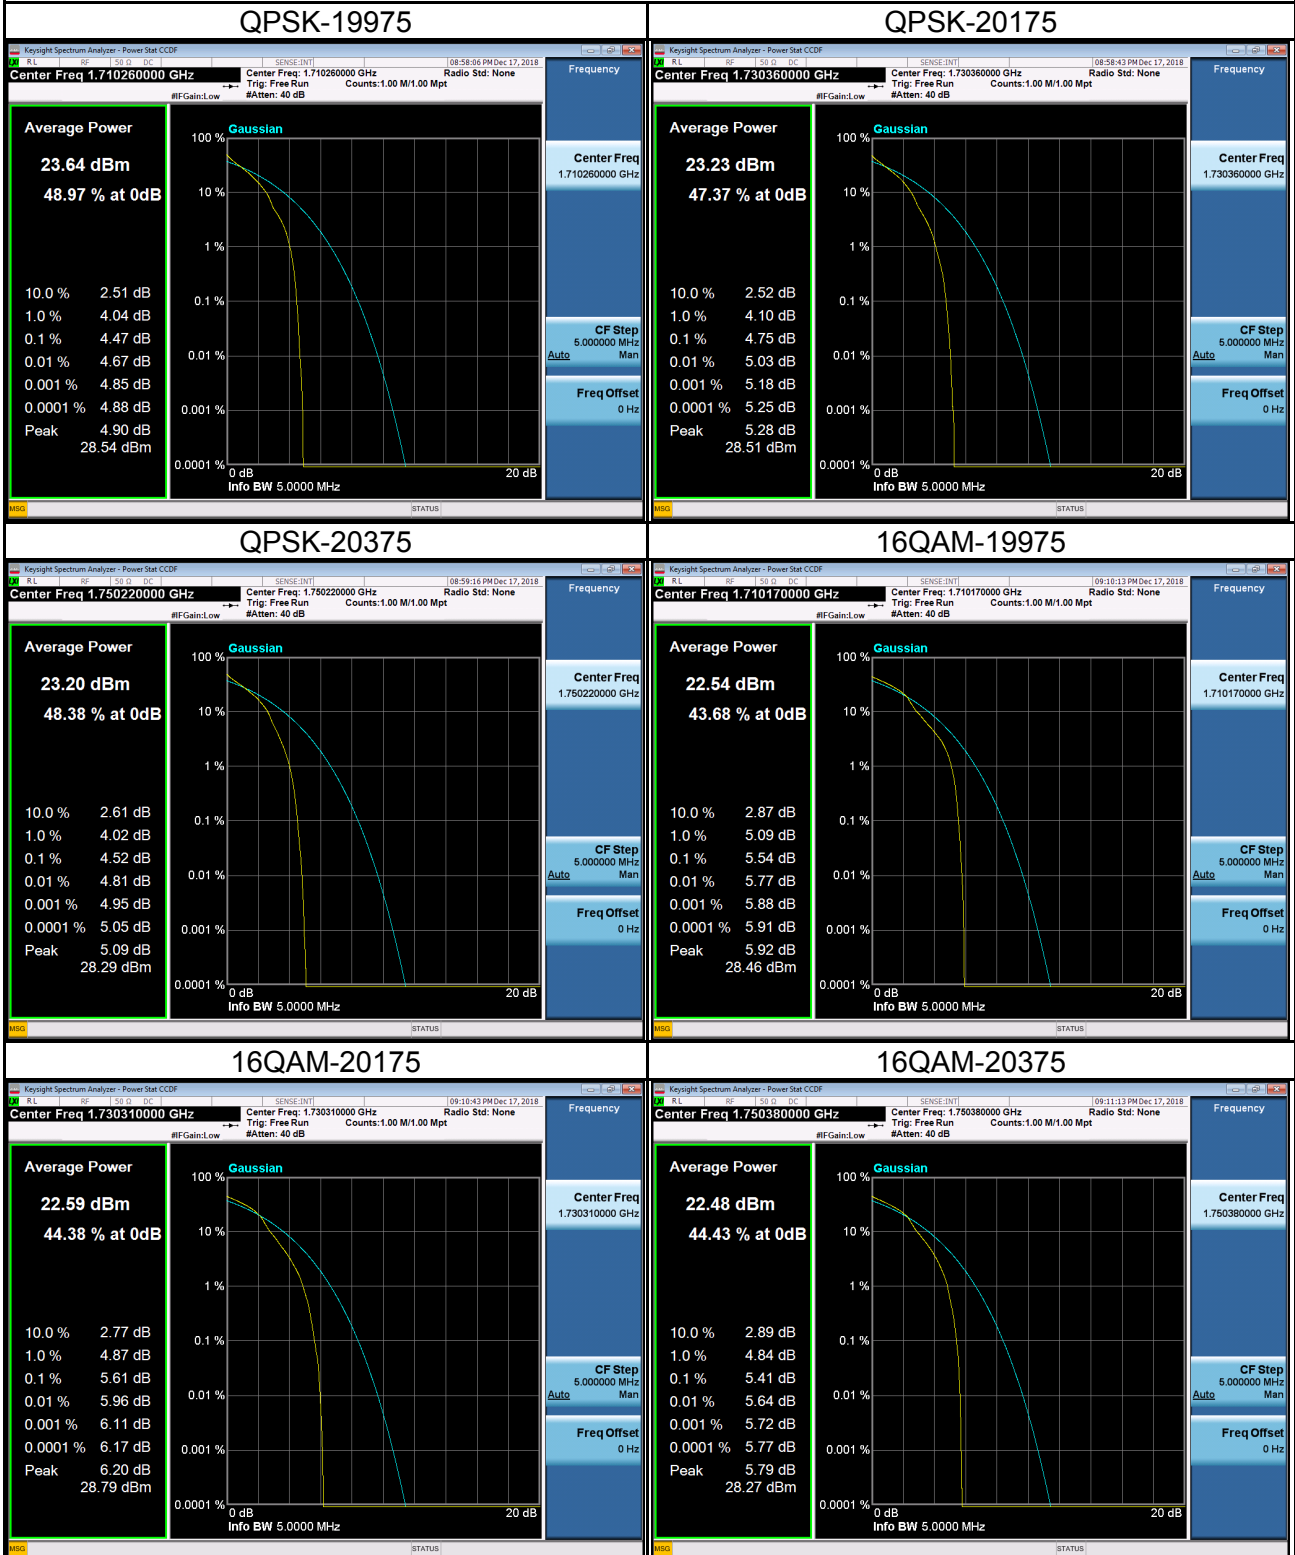

LTE Band 4 Spectrum Plot_3M

LTE Band 4 Spectrum Plot_5M

LTE Band 4 Spectrum Plot_10M

LTE Band 4 Spectrum Plot_15M

LTE Band 4 Spectrum Plot_20M

QPSK-20050

QPSK-20175

QPSK-20300

16QAM-20050

16QAM-20175

16QAM-20300

LTE Band 7 Spectrum Plot_5M

LTE Band 7 Spectrum Plot_10M

LTE Band 7 Spectrum Plot_15M

LTE Band 7 Spectrum Plot_20M

LTE Band 12 Spectrum Plot_1.4M

LTE Band 12 Spectrum Plot_3M

LTE Band 12 Spectrum Plot_5M

LTE Band 12 Spectrum Plot_10M

LTE Band 17 Spectrum Plot_5M