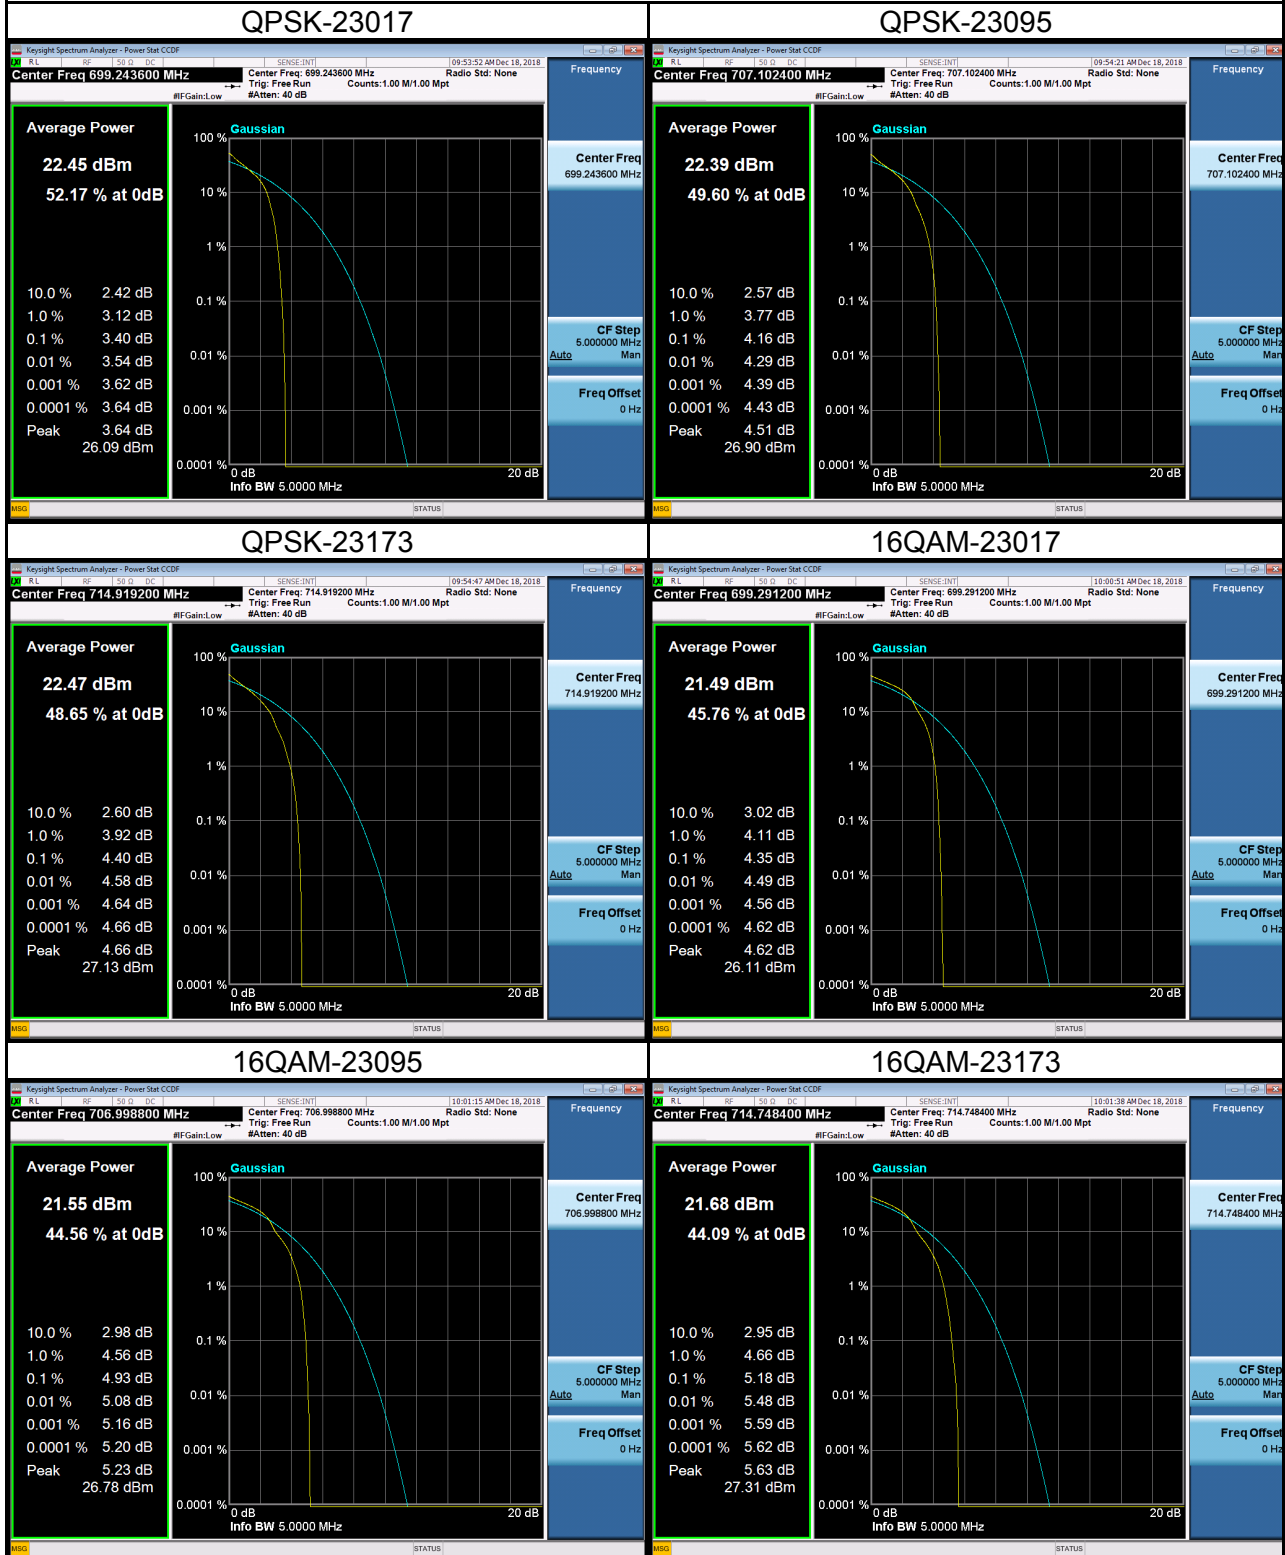

LTE Band 4 Spectrum Plot_3M

LTE Band 4 Spectrum Plot_5M

LTE Band 4 Spectrum Plot_10M

LTE Band 4 Spectrum Plot_15M

LTE Band 4 Spectrum Plot_20M

QPSK-20050

QPSK-20175

QPSK-20300

16QAM-20050

16QAM-20175

16QAM-20300

LTE Band 7 Spectrum Plot_5M

LTE Band 7 Spectrum Plot_10M

LTE Band 7 Spectrum Plot_15M

LTE Band 7 Spectrum Plot_20M

LTE Band 12 Spectrum Plot_1.4M

LTE Band 12 Spectrum Plot_3M

LTE Band 12 Spectrum Plot_5M

LTE Band 12 Spectrum Plot_10M

LTE Band 17 Spectrum Plot_5M