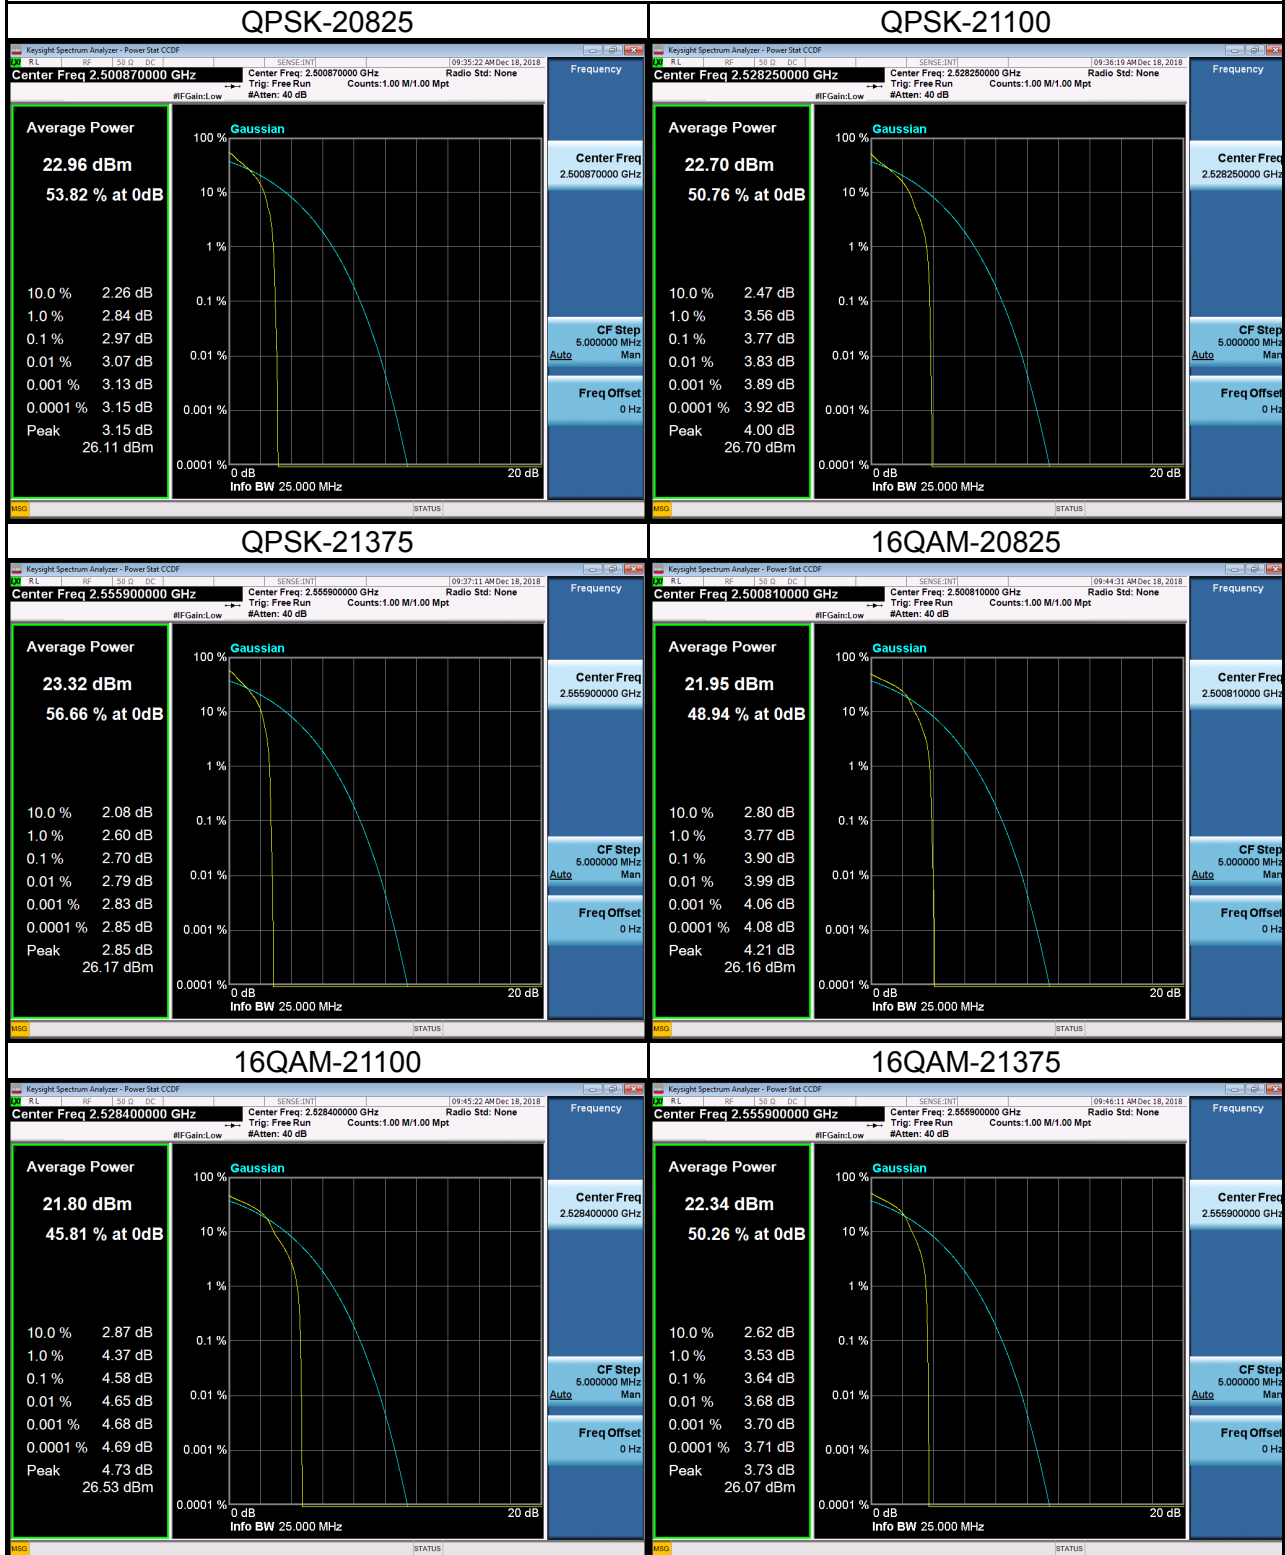

LTE Band 4 Spectrum Plot_3M

LTE Band 4 Spectrum Plot_5M

LTE Band 4 Spectrum Plot_10M

LTE Band 4 Spectrum Plot_15M

LTE Band 4 Spectrum Plot_20M

QPSK-20050

QPSK-20175

QPSK-20300

16QAM-20050

16QAM-20175

16QAM-20300

LTE Band 7 Spectrum Plot_5M

LTE Band 7 Spectrum Plot_10M

LTE Band 7 Spectrum Plot_15M

LTE Band 7 Spectrum Plot_20M

LTE Band 12 Spectrum Plot_1.4M

LTE Band 12 Spectrum Plot_3M

LTE Band 12 Spectrum Plot_5M

LTE Band 12 Spectrum Plot_10M

LTE Band 17 Spectrum Plot_5M