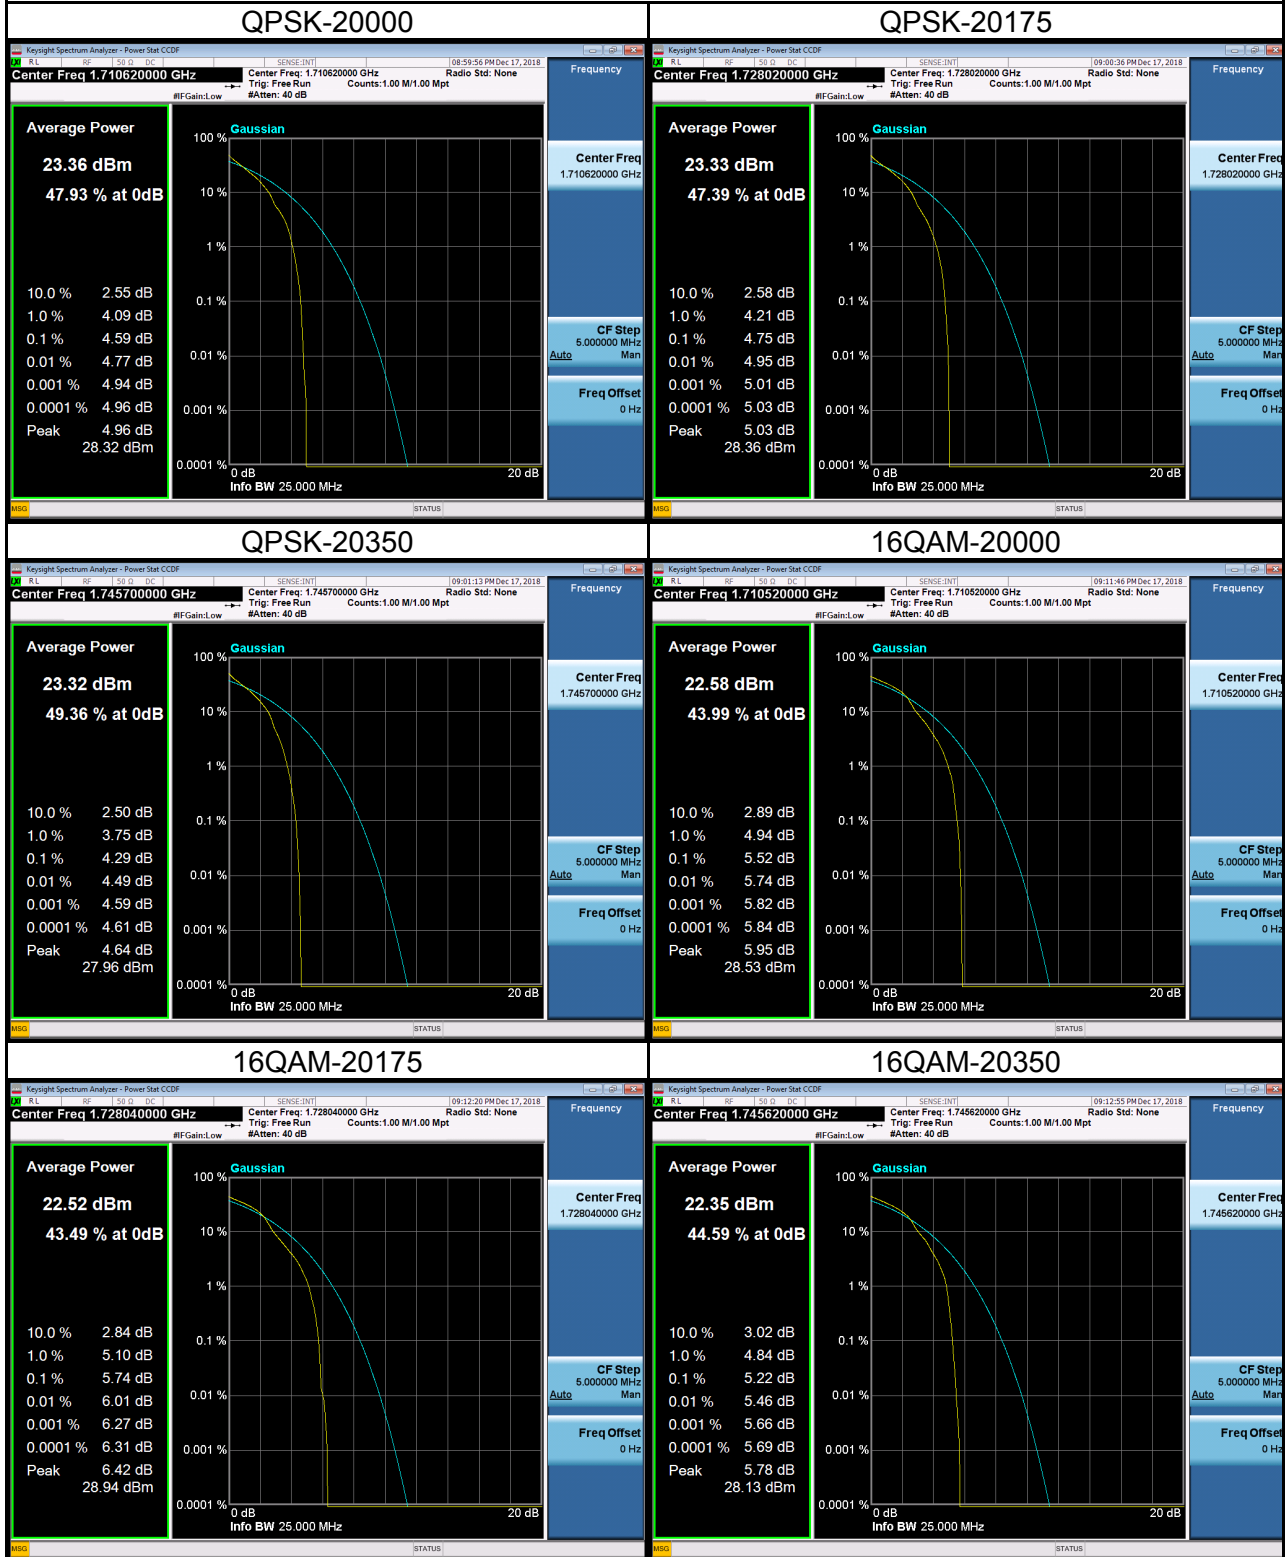

LTE Band 4 Spectrum Plot_3M

LTE Band 4 Spectrum Plot_5M

LTE Band 4 Spectrum Plot_10M

LTE Band 4 Spectrum Plot_15M

LTE Band 4 Spectrum Plot_20M

QPSK-20050

QPSK-20175

QPSK-20300

16QAM-20050

16QAM-20175

16QAM-20300

LTE Band 7 Spectrum Plot_5M

LTE Band 7 Spectrum Plot_10M

LTE Band 7 Spectrum Plot_15M

LTE Band 7 Spectrum Plot_20M

LTE Band 12 Spectrum Plot_1.4M

LTE Band 12 Spectrum Plot_3M

LTE Band 12 Spectrum Plot_5M

LTE Band 12 Spectrum Plot_10M

LTE Band 17 Spectrum Plot_5M