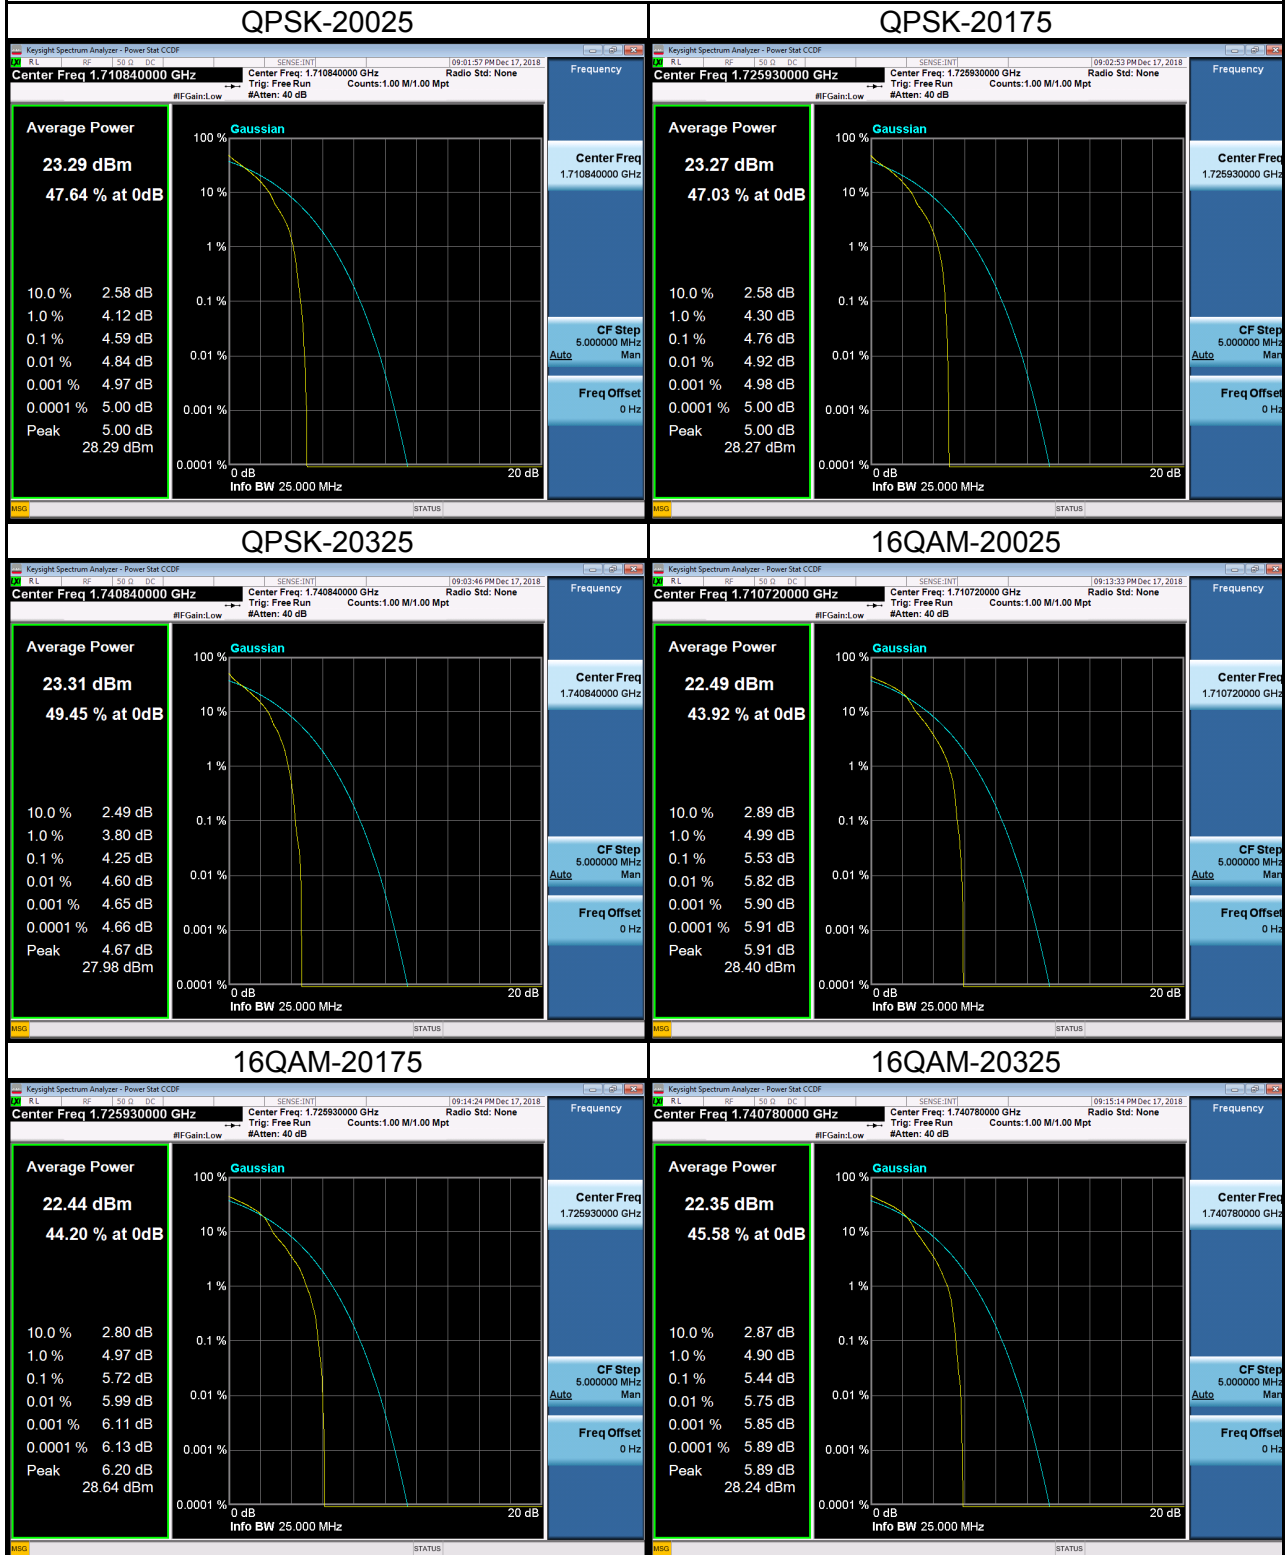

LTE Band 4 Spectrum Plot_3M

LTE Band 4 Spectrum Plot_5M

LTE Band 4 Spectrum Plot_10M

LTE Band 4 Spectrum Plot_15M

LTE Band 4 Spectrum Plot_20M

QPSK-20050

QPSK-20175

QPSK-20300

16QAM-20050

16QAM-20175

16QAM-20300

LTE Band 7 Spectrum Plot_5M

LTE Band 7 Spectrum Plot_10M

LTE Band 7 Spectrum Plot_15M

LTE Band 7 Spectrum Plot_20M

LTE Band 12 Spectrum Plot_1.4M

LTE Band 12 Spectrum Plot_3M

LTE Band 12 Spectrum Plot_5M

LTE Band 12 Spectrum Plot_10M

LTE Band 17 Spectrum Plot_5M