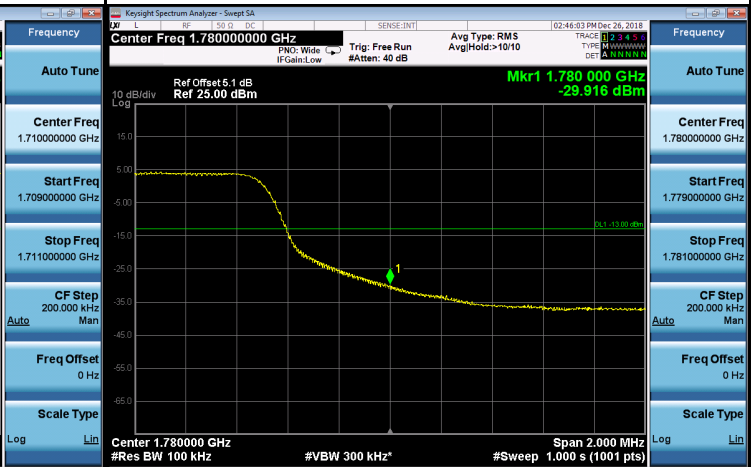

LTE Band 66_10M

1RB0

1RB49

Channel

132022

Channel

132622

50RB0

Channel

132022

Channel

132622