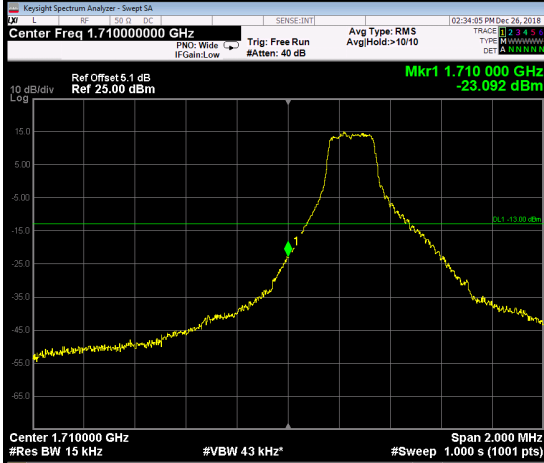

LTE Band 66_1.4M

1RB0

1RB5

Channel

131979

Channel

132665

6RB0

Channel

131979

Channel

132665