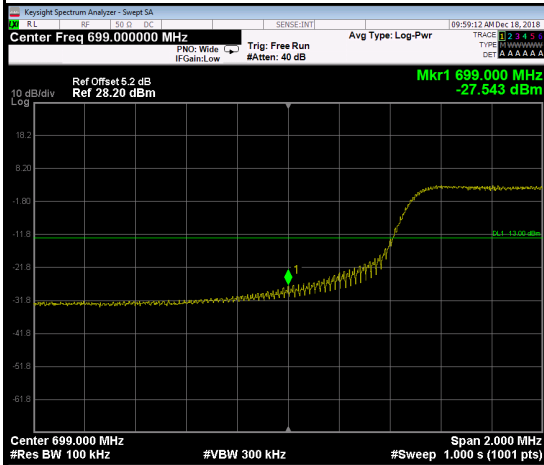

LTE Band 12_10M

1RB0

1RB49

Channel

23060

Channel

20350

50RB0

Channel

23060

Channel

20350