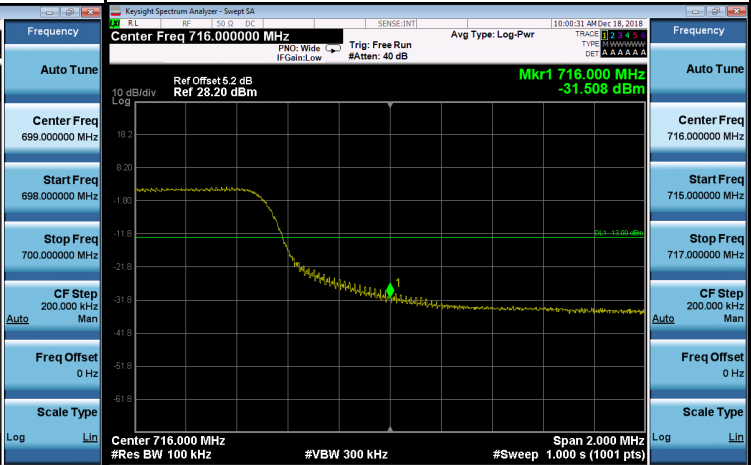

LTE Band 12_10M

1RB0

1RB49

Channel

23060

Channel

20350

50RB0

Channel

23060

Channel

20350