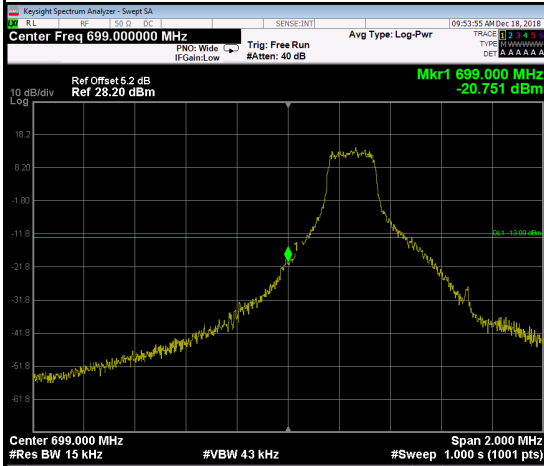

Channel

20850

Channel

21350

LTE Band 12_1.4M

1RB0

1RB5

Channel

23017

Channel

23173

Frequency

Auto Tune

Center Freq 699.000000 MHz

Start Freq 698.000000 MHz

Stop Freq 700.000000 MHz