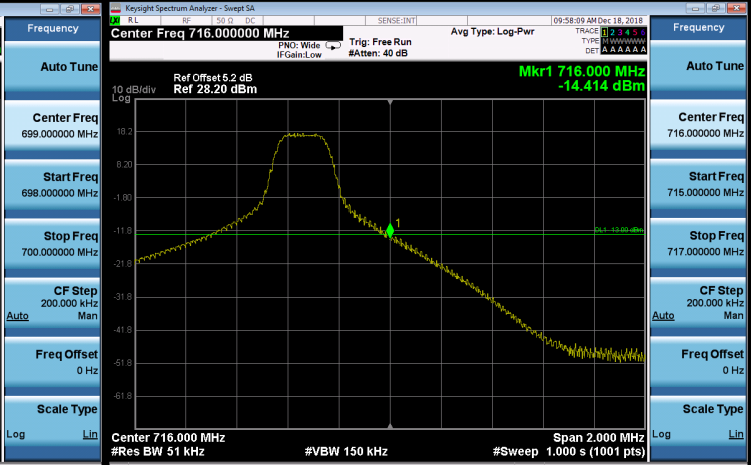

LTE Band 12_5M

1RB0

1RB24

Channel

23035

Channel

23155

25RB0

Channel

23035

Channel

23155