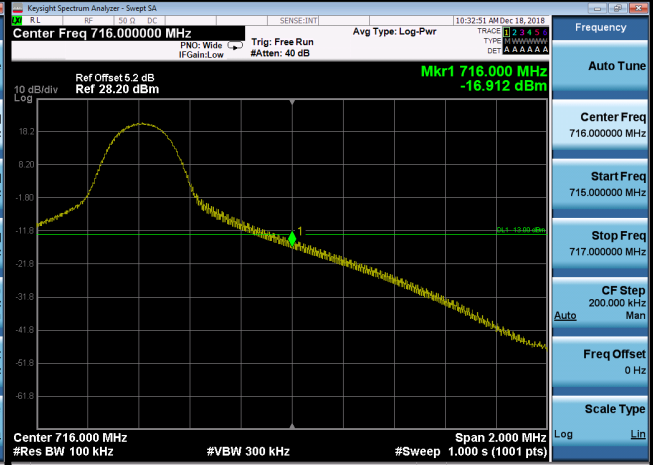

LTE Band 17_10M

1RB0

1RB49

Channel

23780

Channel

23800

50RB0

Channel

23780

Channel

23800

LTE Band 66_1.4M

1RB0

1RB5

Channel