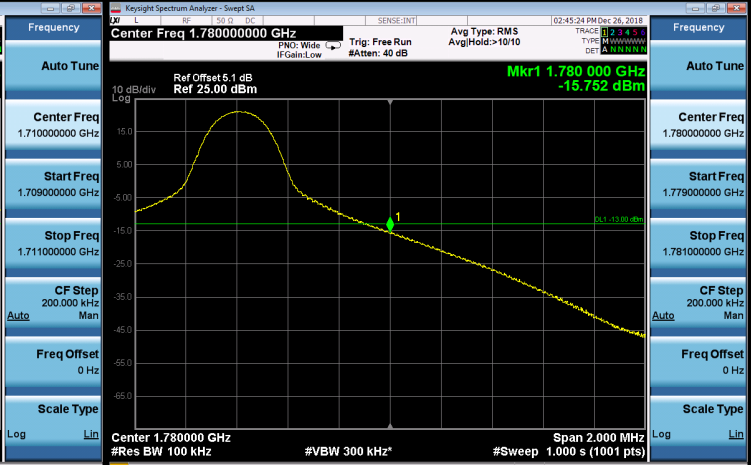

LTE Band 66_10M

1RB0

1RB49

Channel

132022

Channel

132622

50RB0