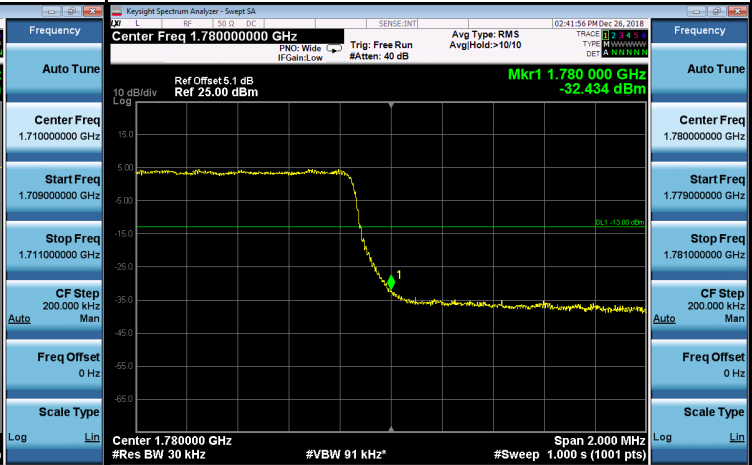

LTE Band 66_3M

1RB0

1RB14

Channel

131987

Channel

132657

15RB0

Channel

131987

Channel

132657

LTE Band 66_5M

1RB0		1RB24	
Channel	131997	Channel	132647

25RB0

131997		132647	
Channel	131997	Channel	132647