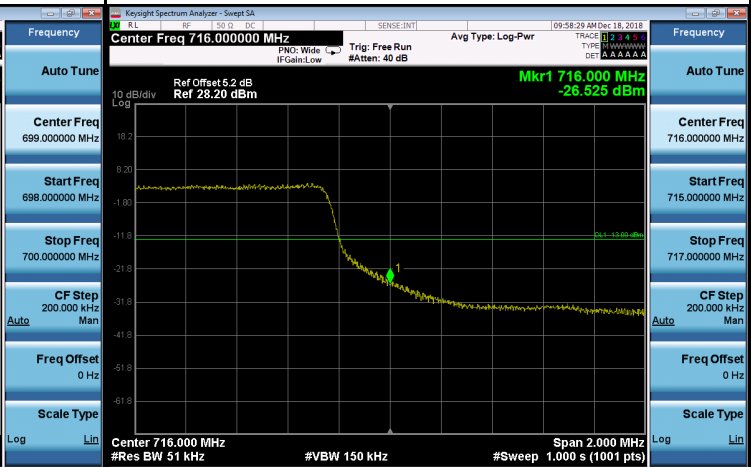

LTE Band 12_10M

1RB0

1RB49

Channel

23060

Channel

20350

50RB0