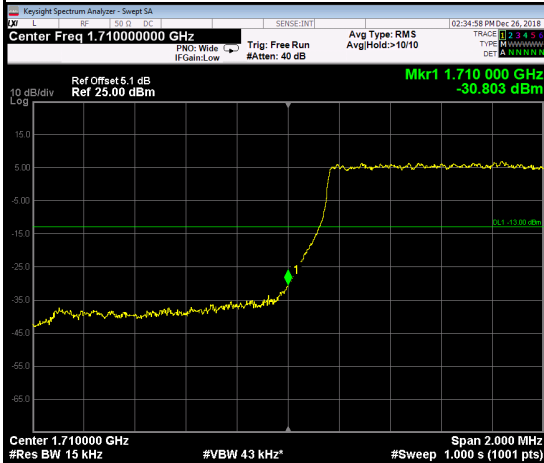

Channel

23780

Channel

23800

LTE Band 66_1.4M

1RB0

1RB5

Channel

131979

Channel

132665

6RB0

Channel

131979

Channel

132665

LTE Band 66_3M

1RB0

1RB14

Channel

131987

Channel

132657

15RB0