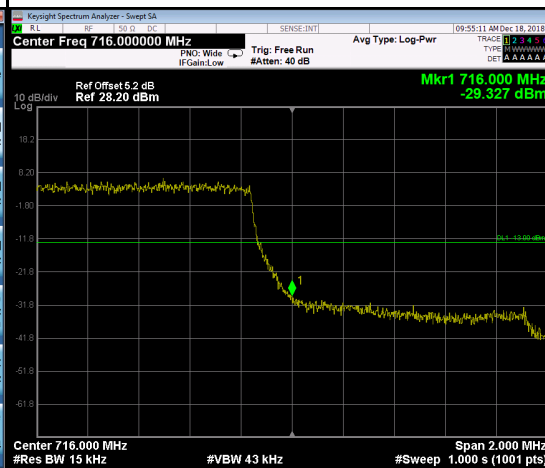

Frequency

Auto Tune

Center Freq 699.000000 MHz

Start Freq 698.000000 MHz

Stop Freq 700.000000 MHz

CF Step 200.000 kHz
Auto Man

Freq Offset 0 Hz

Scale Type Log Lin

Frequency

Auto Tune

Center Freq 716.000000 MHz

Start Freq 715.000000 MHz

Stop Freq 717.000000 MHz

CF Step 200.000 kHz
Auto Man

Freq Offset 0 Hz

Scale Type Log Lin