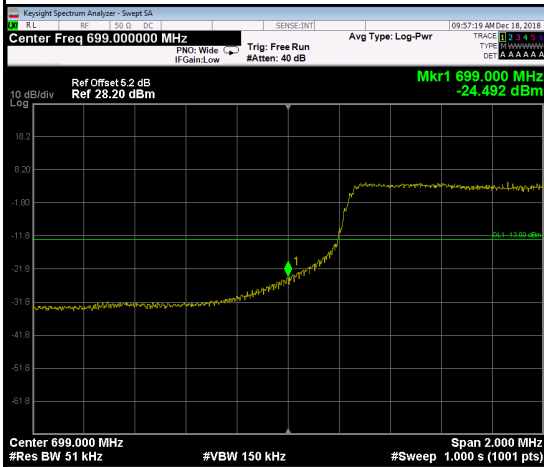

LTE Band 12_10M

1RB0

1RB49

Channel

23060

Channel

20350

50RB0