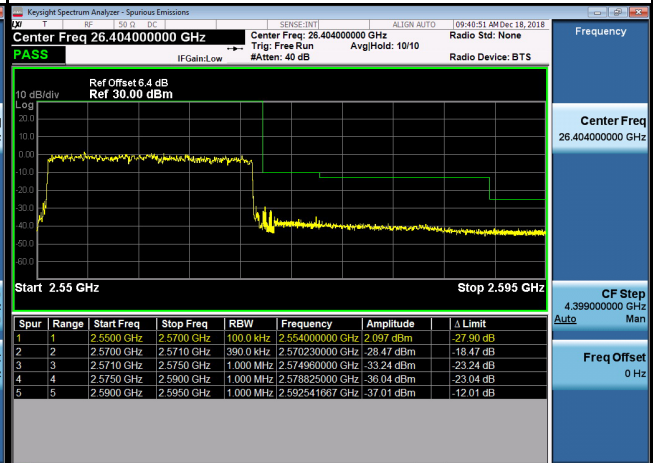

LTE Band 7_20M

1RB0

1RB99

Channel

20850

Channel

21350

100RB0

Channel

20850

Channel

21350

LTE Band 12_1.4M

1RB0

1RB5

Channel

23017

Channel

23173

Frequency

Auto Tune

Center Freq 699.000000 MHz

Start Freq 698.000000 MHz

Stop Freq 700.000000 MHz