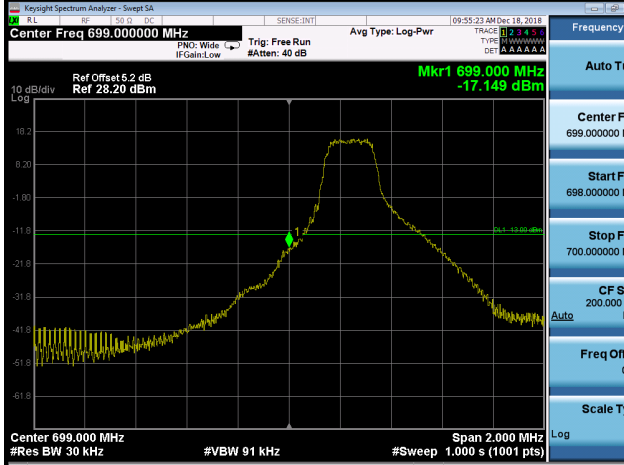

LTE Band 12_3M

1RB0		1RB14	
Channel	23025	Channel	23165

15RB0

Channel		23025		Channel		23165