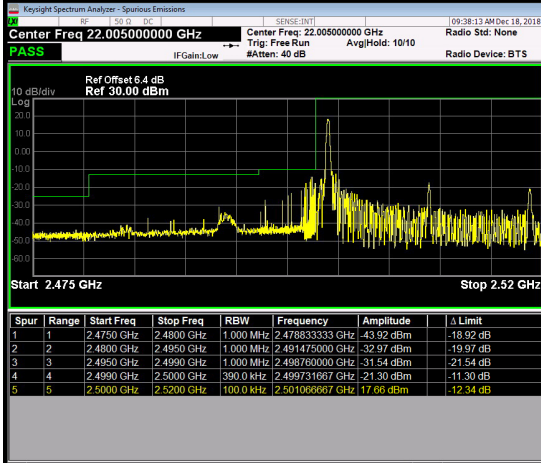

LTE Band 7_20M

1RB0

1RB99

Channel

20850

Channel

21350

100RB0

Channel

20850

Channel

21350

LTE Band 12_1.4M

1RB0

1RB5

Channel

23017

Channel

23173

Frequency

Auto Tune

Center Freq 699.000000 MHz

Start Freq 698.000000 MHz

Stop Freq 700.000000 MHz