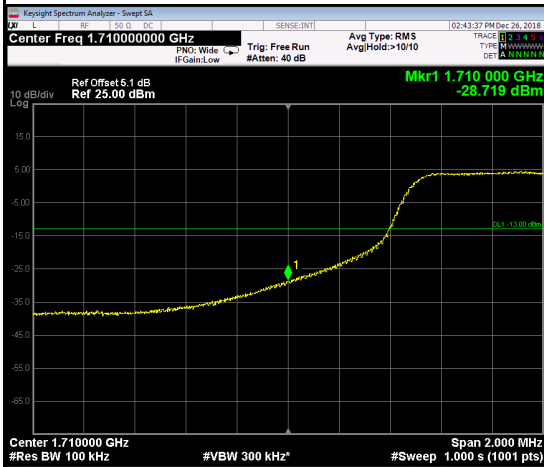

LTE Band 66_10M

1RB0

1RB49

Channel

132022

Channel

132622

50RB0

Channel

132022

Channel

132622

LTE Band 66_15M

1RB0

1RB74

Channel