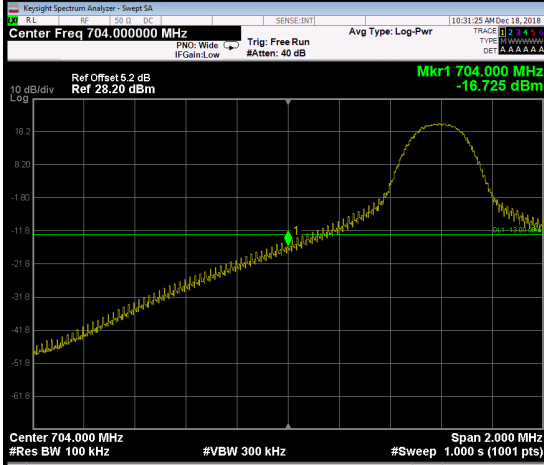

LTE Band 17_10M

1RB0

1RB49

Channel

23780

Channel

23800

50RB0