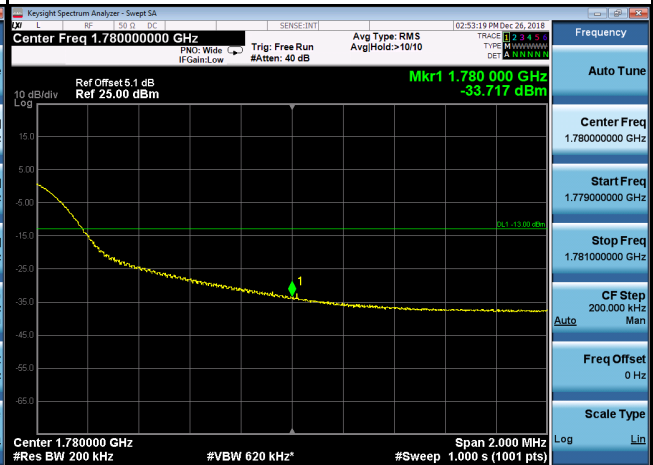

LTE Band 66_20M

1RB0

1RB99

Channel

132072

Channel

132572

100RB0

Channel

132072

Channel

132572