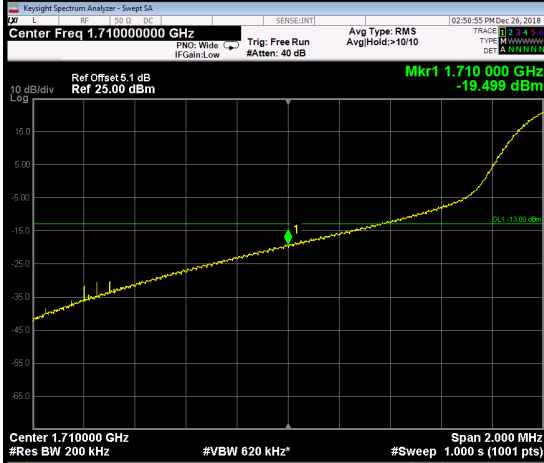

LTE Band 66_20M

1RB0

1RB99

Channel

132072

Channel

132572

100RB0