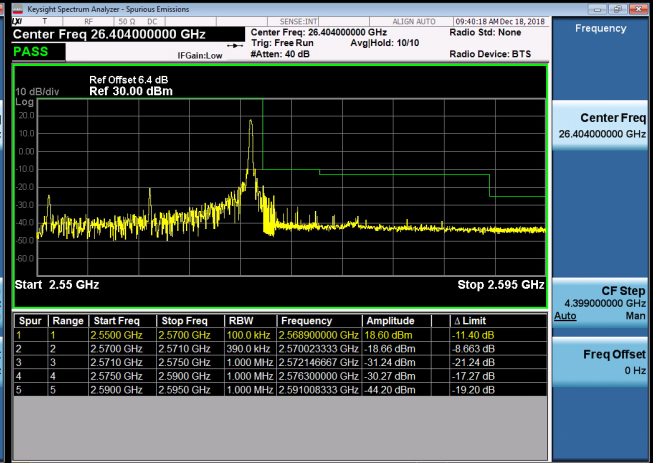

LTE Band 7_20M

1RB0

1RB99

Channel

20850

Channel

21350

100RB0

Channel

20850

Channel

21350

LTE Band 12_1.4M

1RB0

1RB5

Channel

23017

Channel

23173

Frequency

Auto Tune

Center Freq 699.000000 MHz

Start Freq 698.000000 MHz

Stop Freq 700.000000 MHz