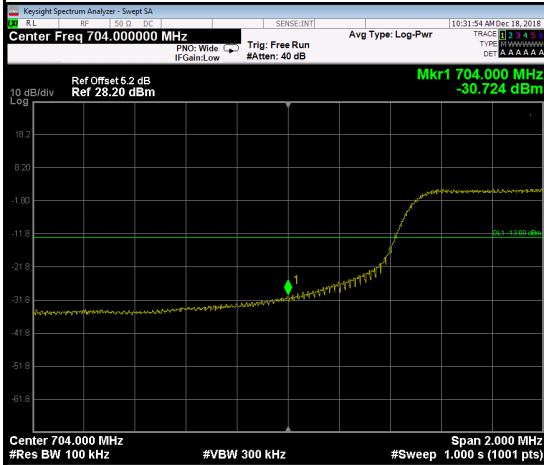

LTE Band 17_10M

1RB0

1RB49

Channel

23780

Channel

23800

50RB0

Channel

23780

Channel

23800