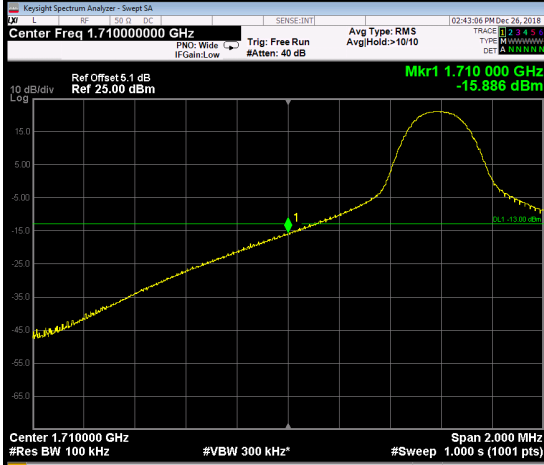

LTE Band 66_10M

1RB0

1RB49

Channel

132022

Channel

132622

50RB0