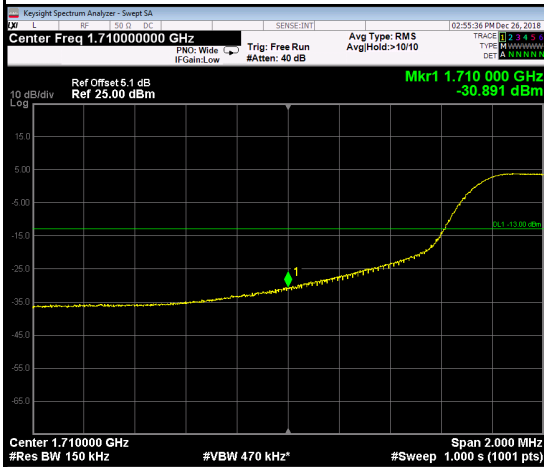

132047

Channel

132597

75RB0

Channel

132047

Channel

132597

LTE Band 66_20M

1RB0

1RB99

Channel

132072

Channel

132572

100RB0