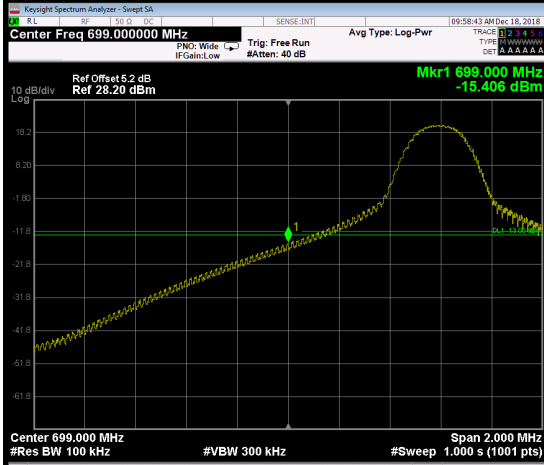

LTE Band 12_10M

1RB0

1RB49

Channel

23060

Channel

20350

50RB0