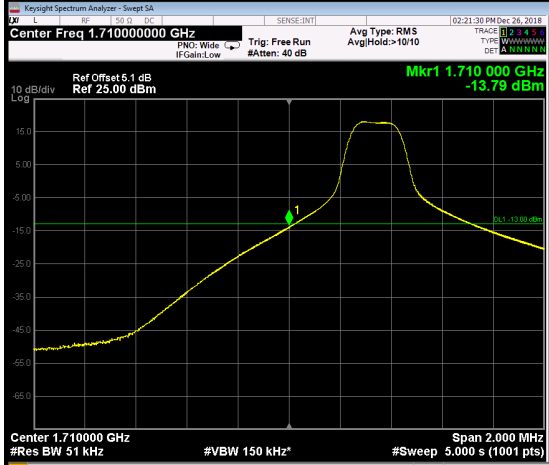

Channel

131987

Channel

132657

LTE Band 66_5M

1RB0		1RB24	
Channel	131997	Channel	132647

25RB0

131997		132647	
Channel	131997	Channel	132647

LTE Band 66_10M

1RB0

1RB49

Channel

132022

Channel

132622

50RB0