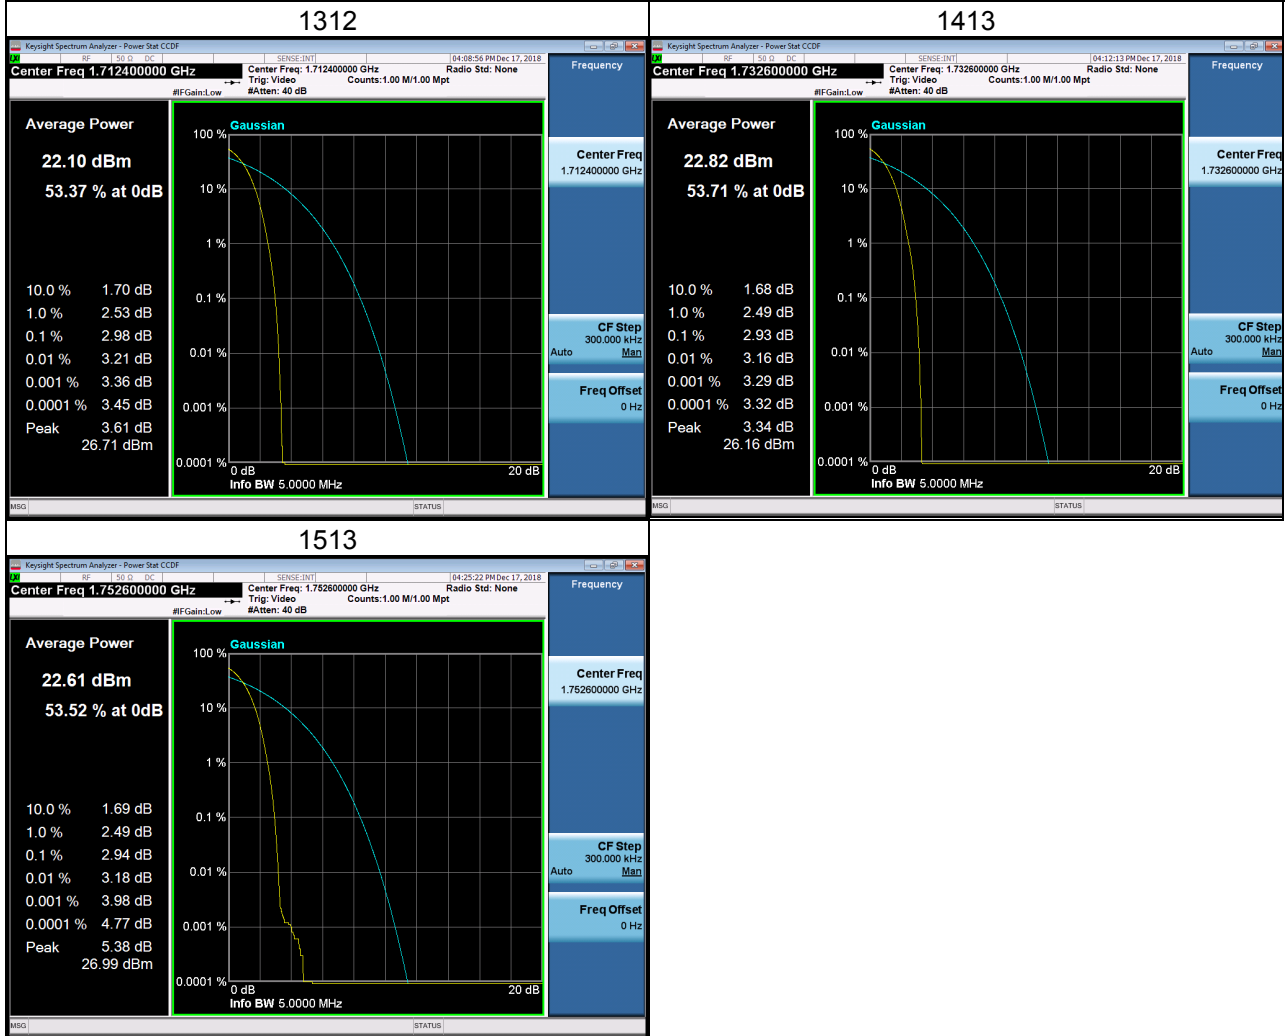

LTE Band 66_20M

1RB0

1RB99

Channel

132072

Channel

132572

100RB0

Channel

132072

Channel

132572

APPENDIX H - PEAK TO AVERAGE RATIO

WCDMA Band IV Spectrum Plot_WCDMA

WCDMA Band IV Spectrum Plot_HSDPA

WCDMA Band IV Spectrum Plot_HSUPA

LTE Band 4 Spectrum Plot_1.4M