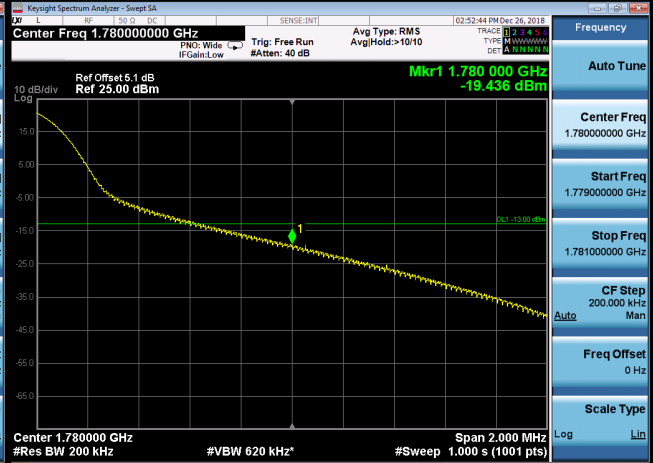

LTE Band 66_20M

1RB0

1RB99

Channel

132072

Channel

132572

100RB0