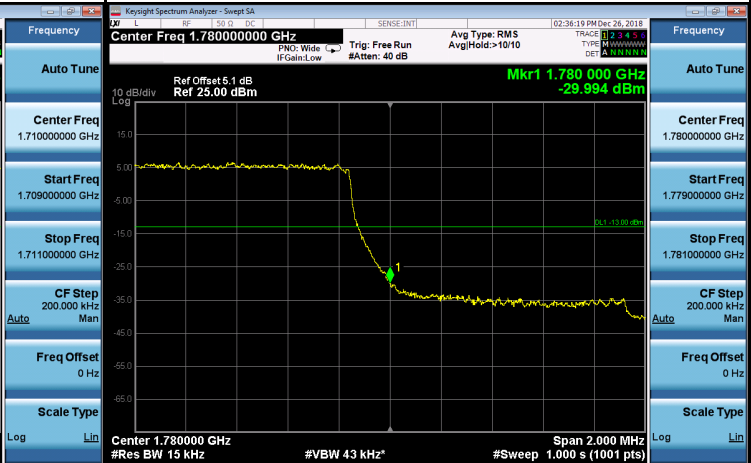

131979

Channel

132665

6RB0

Channel

131979

Channel

132665

LTE Band 66_3M

1RB0

1RB14

Channel

131987

Channel

132657

15RB0