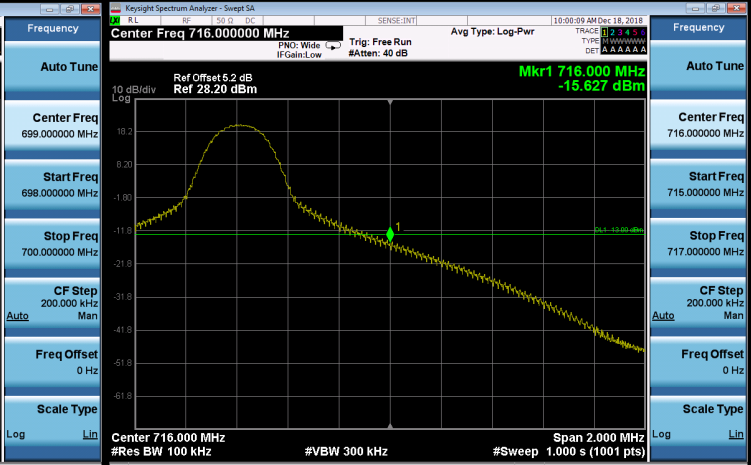

LTE Band 12_10M

1RB0

1RB49

Channel

23060

Channel

20350

50RB0