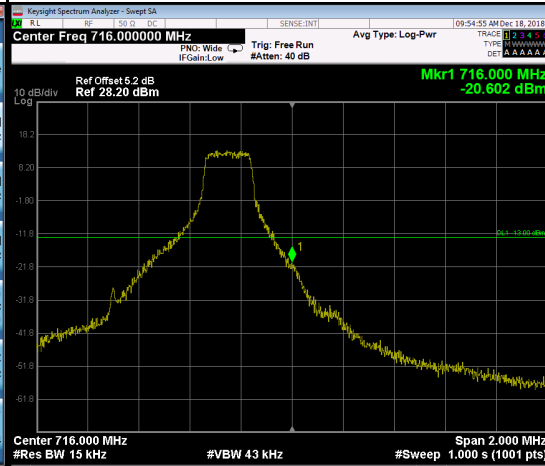

23017

Channel

23173

Frequency

Auto Tune

Center Freq 699.000000 MHz

Start Freq 698.000000 MHz

Stop Freq 700.000000 MHz

CF Step 200.000 kHz
Auto Man

Freq Offset 0 Hz

Scale Type Log Lin

Frequency

Auto Tune

Center Freq 716.000000 MHz

Start Freq 715.000000 MHz

Stop Freq 717.000000 MHz