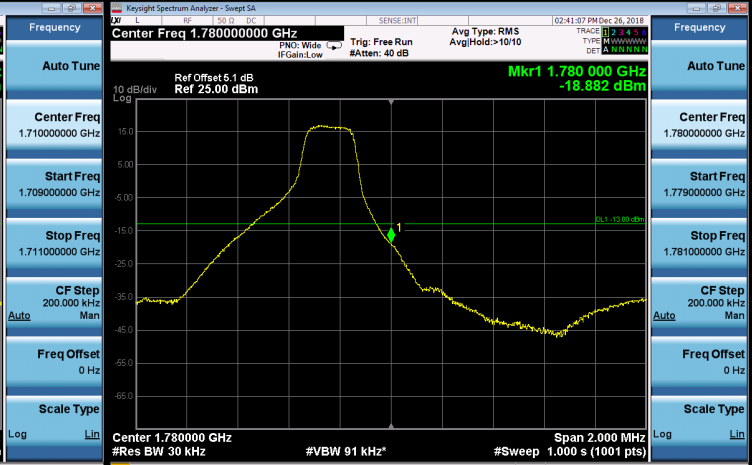

LTE Band 66_3M

1RB0

1RB14

Channel

131987

Channel

132657

15RB0