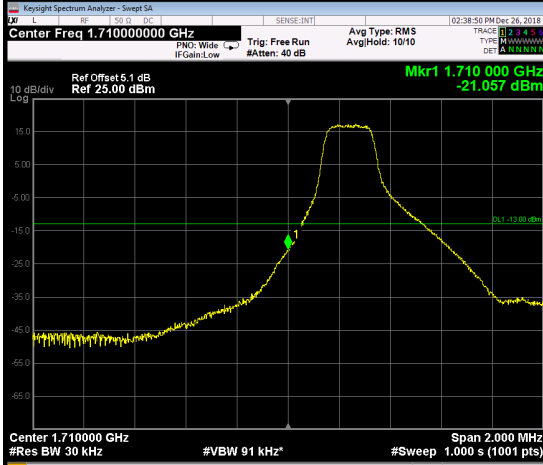

LTE Band 66_3M

1RB0

1RB14

Channel

131987

Channel

132657

15RB0