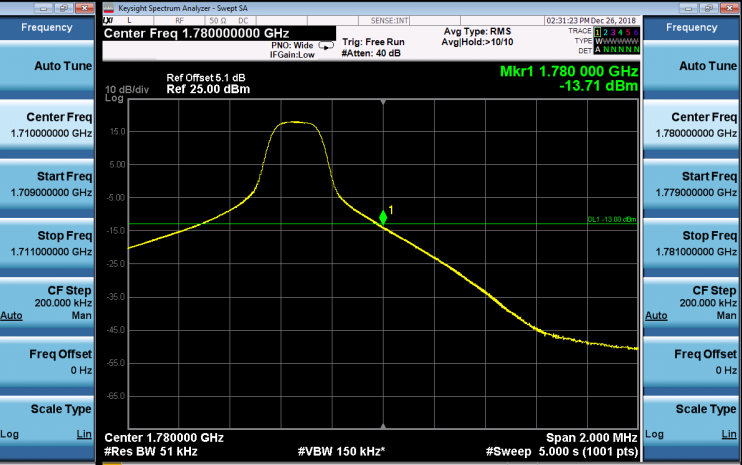

Channel

131987

Channel

132657

LTE Band 66_5M

1RB0		1RB24	
Channel	131997	Channel	132647

25RB0

131997		132647	
Channel	131997	Channel	132647