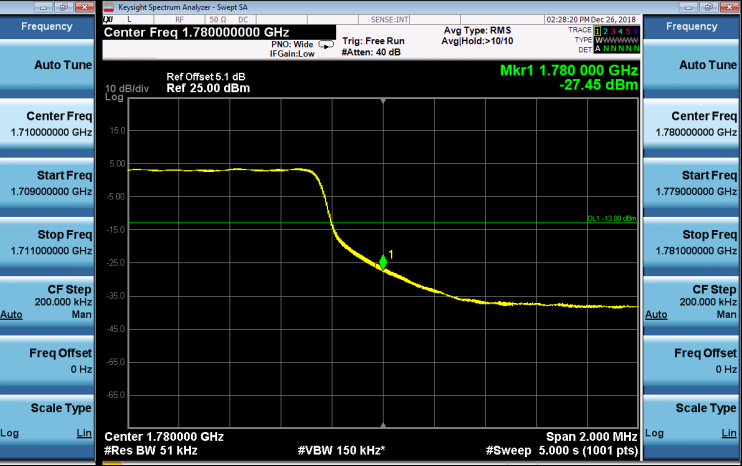

Channel

131987

Channel

132657

LTE Band 66_5M

1RB0		1RB24	
Channel	131997	Channel	132647

25RB0

131997		132647	
Channel	131997	Channel	132647