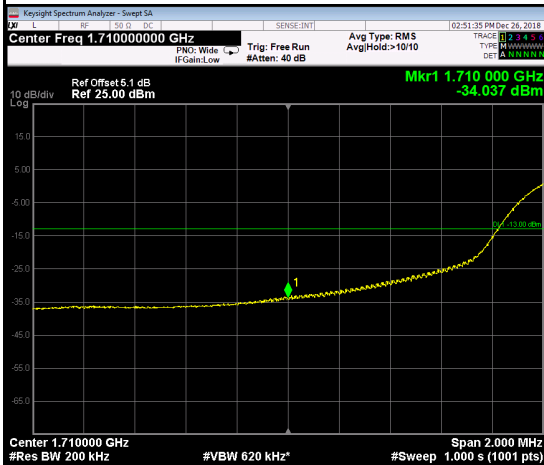

LTE Band 66_20M

1RB0

1RB99

Channel

132072

Channel

132572

100RB0

Channel

132072

Channel

132572