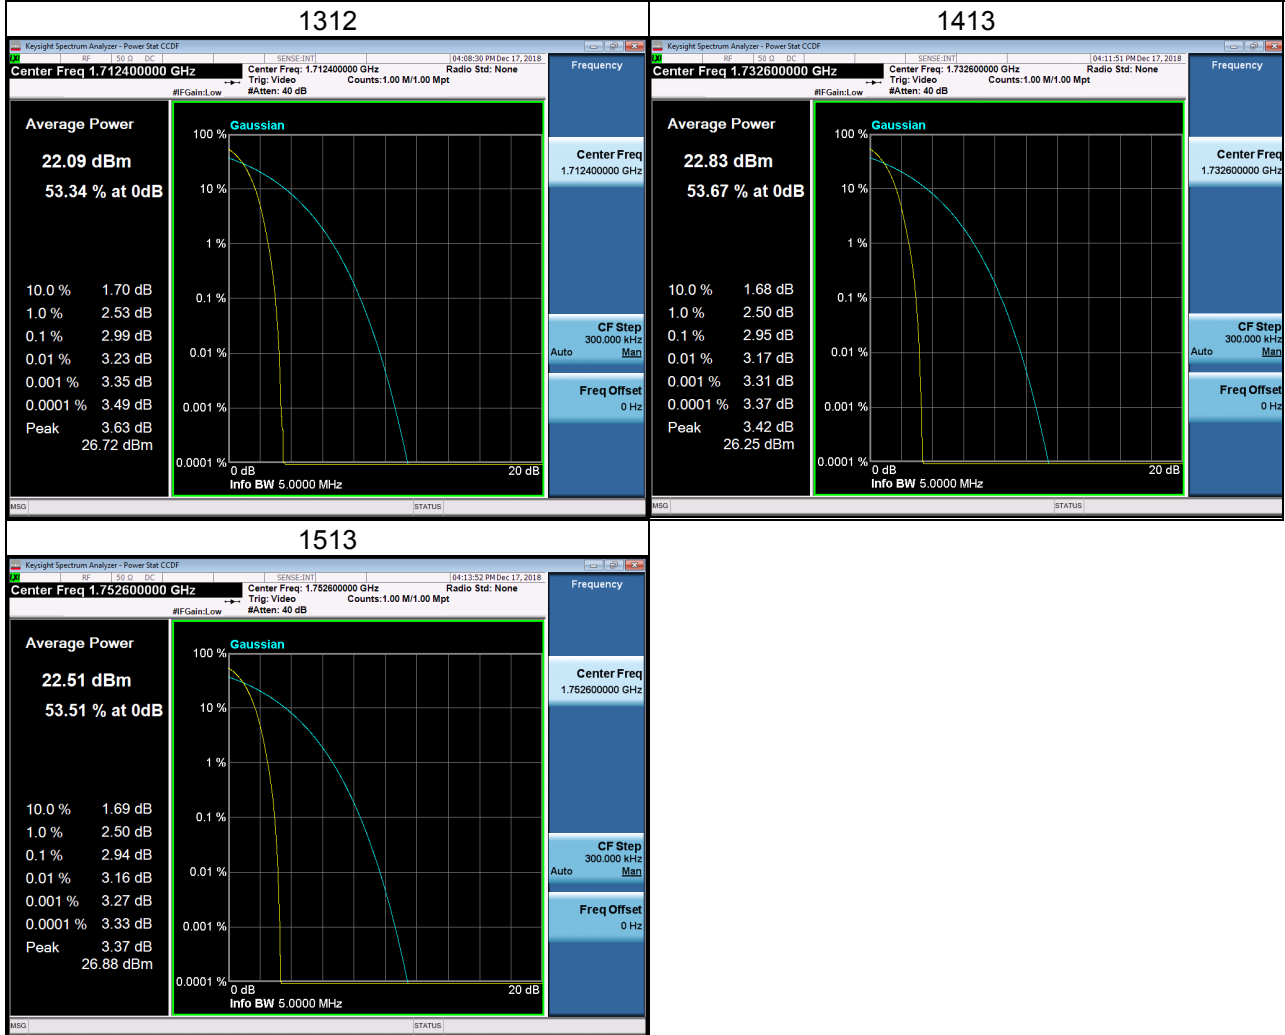

LTE Band 66_20M

1RB0

1RB99

Channel

132072

Channel

132572

100RB0

Channel

132072

Channel

132572

APPENDIX H - PEAK TO AVERAGE RATIO

WCDMA Band IV Spectrum Plot_WCDMA

WCDMA Band IV Spectrum Plot_HSDPA

WCDMA Band IV Spectrum Plot_HSUPA

LTE Band 4 Spectrum Plot_1.4M