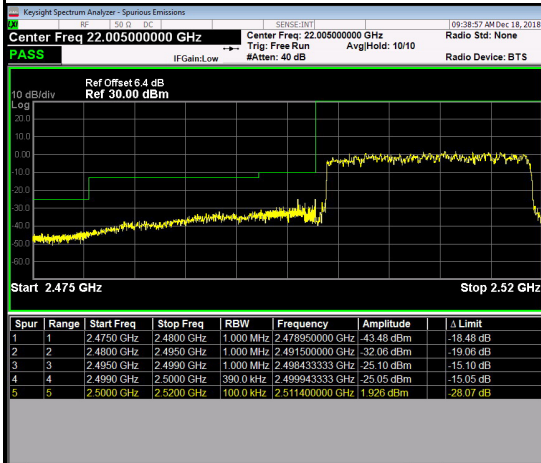

LTE Band 7_20M

1RB0

1RB99

Channel

20850

Channel

21350

100RB0

Channel

20850

Channel

21350

LTE Band 12_1.4M

1RB0

1RB5

Channel

23017

Channel

23173

Frequency

Auto Tune

Center Freq 699.000000 MHz

Start Freq 698.000000 MHz

Stop Freq 700.000000 MHz