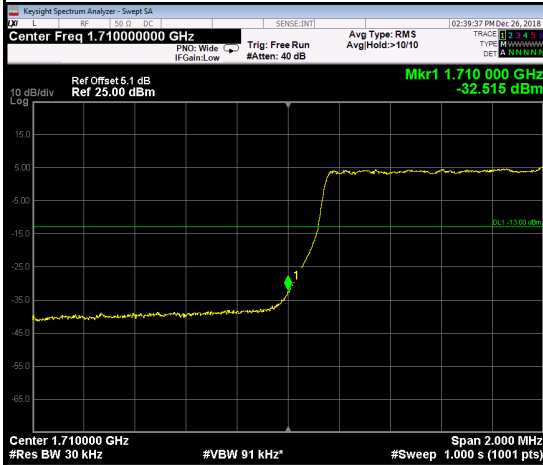

LTE Band 66_3M

1RB0

1RB14

Channel

131987

Channel

132657

15RB0

Channel

131987

Channel

132657

LTE Band 66_5M

1RB0		1RB24	
Channel	131997	Channel	132647

25RB0

131997		132647	
Channel	131997	Channel	132647