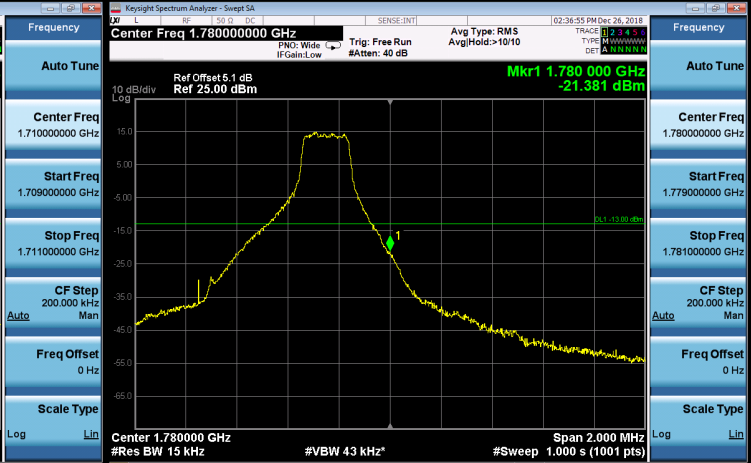

LTE Band 66_1.4M

1RB0

1RB5

Channel

131979

Channel

132665

6RB0

Channel

131979

Channel

132665