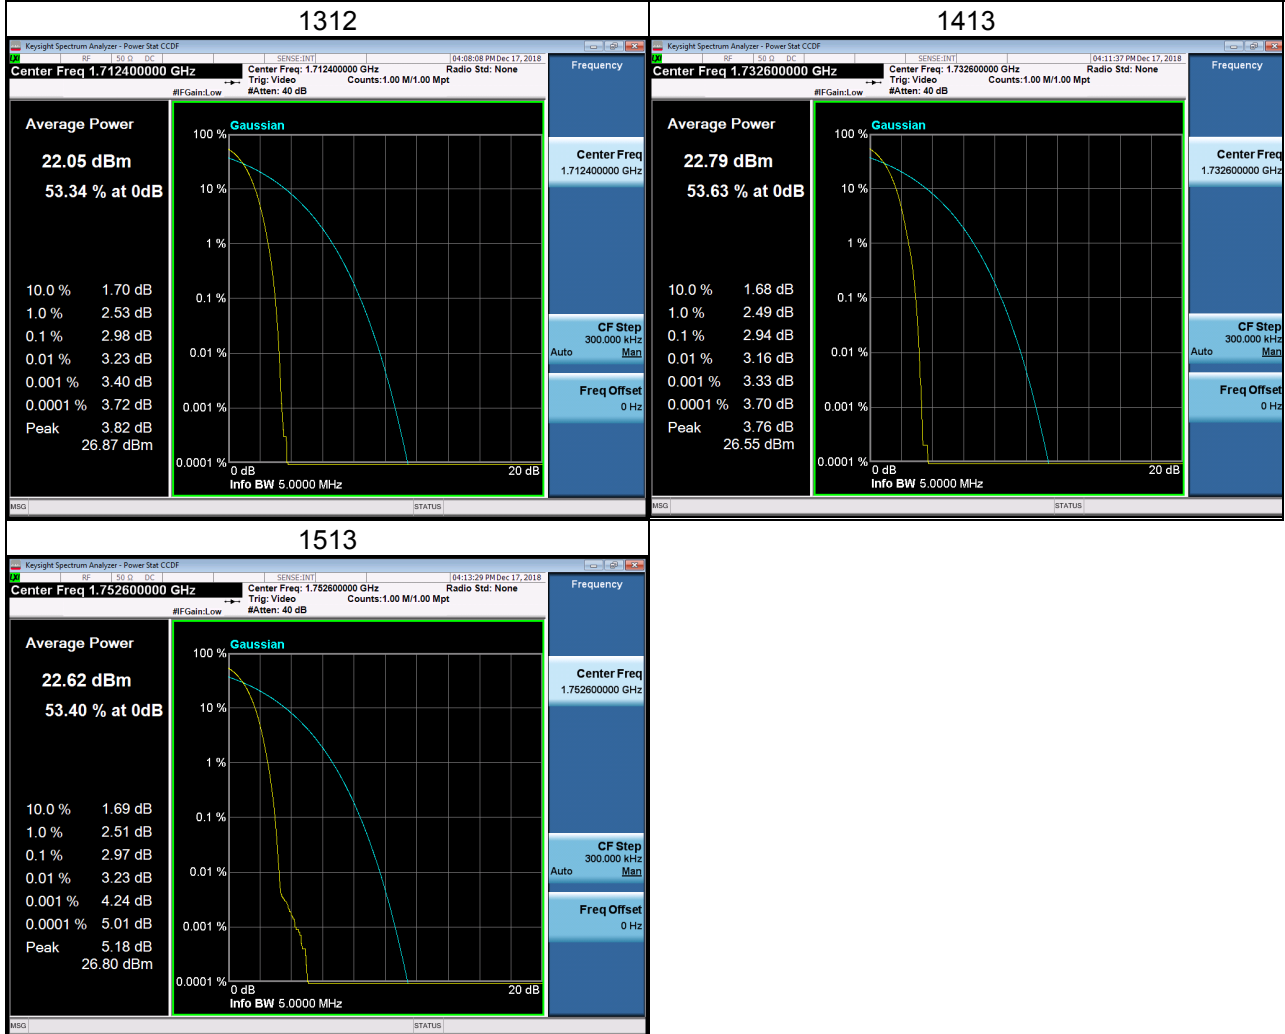

LTE Band 66_20M

1RB0

1RB99

Channel

132072

Channel

132572

100RB0

Channel

132072

Channel

132572

APPENDIX H - PEAK TO AVERAGE RATIO

WCDMA Band IV Spectrum Plot_WCDMA

WCDMA Band IV Spectrum Plot_HSDPA

WCDMA Band IV Spectrum Plot_HSUPA

LTE Band 4 Spectrum Plot_1.4M