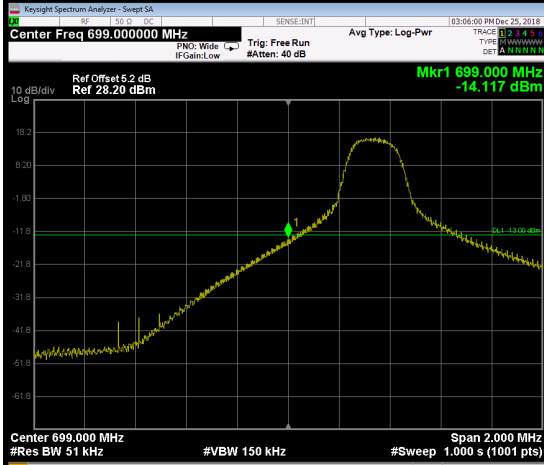

LTE Band 12_5M

1RB0

1RB24

Channel

23035

Channel

23155

25RB0

Channel

23035

Channel

23155