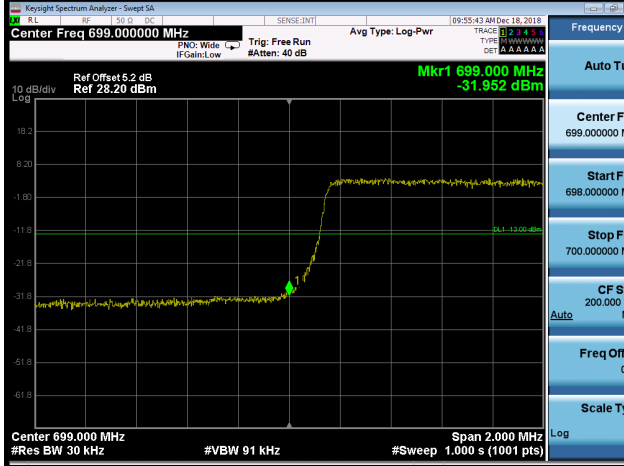

LTE Band 12_3M

1RB0		1RB14	
Channel	23025	Channel	23165

15RB0

Channel		23025		Channel		23165