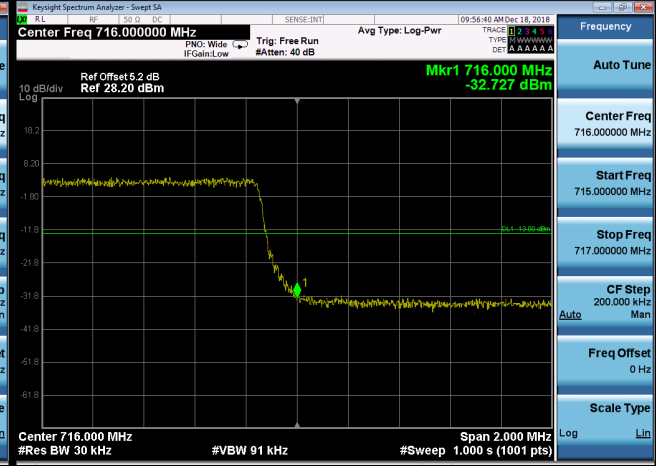

LTE Band 12_3M

1RB0		1RB14	
Channel	23025	Channel	23165

15RB0

Channel		23025		Channel		23165