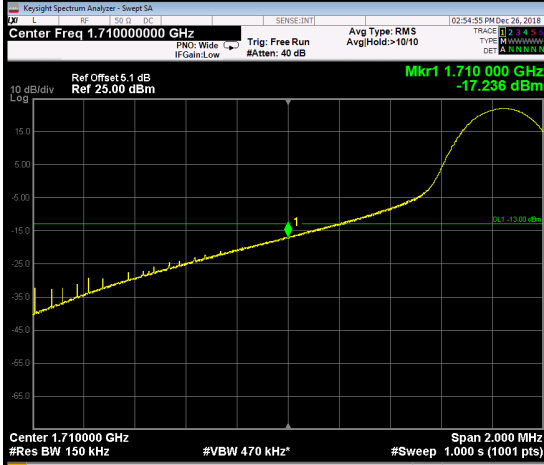

LTE Band 66_15M

1RB0

1RB74

Channel

132047

Channel

132597

75RB0

Channel

132047

Channel

132597