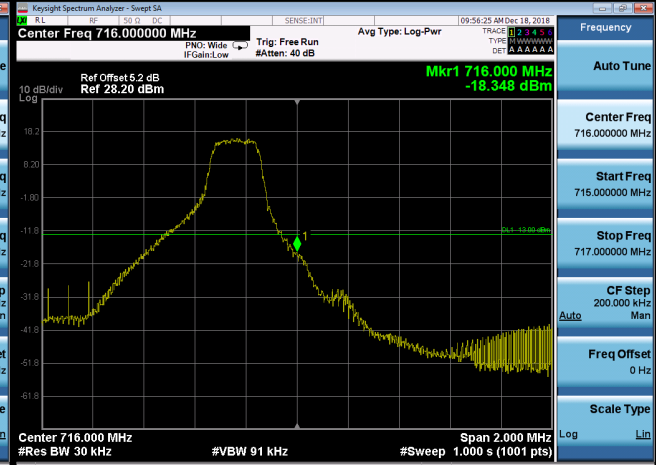

LTE Band 12_3M

1RB0		1RB14	
Channel	23025	Channel	23165

15RB0

Channel		23025		Channel		23165