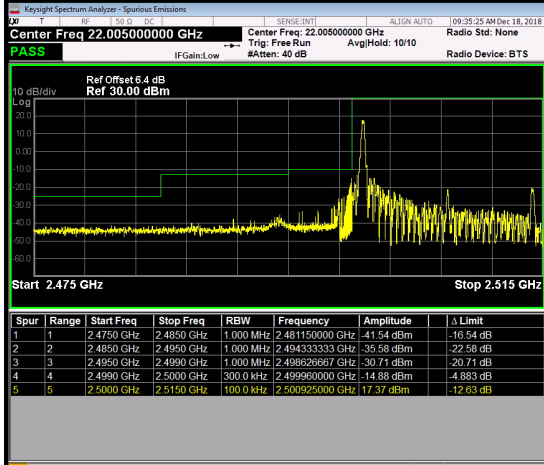

LTE Band 7_15M

1RB0		1RB74	
Channel	20825	Channel	21375