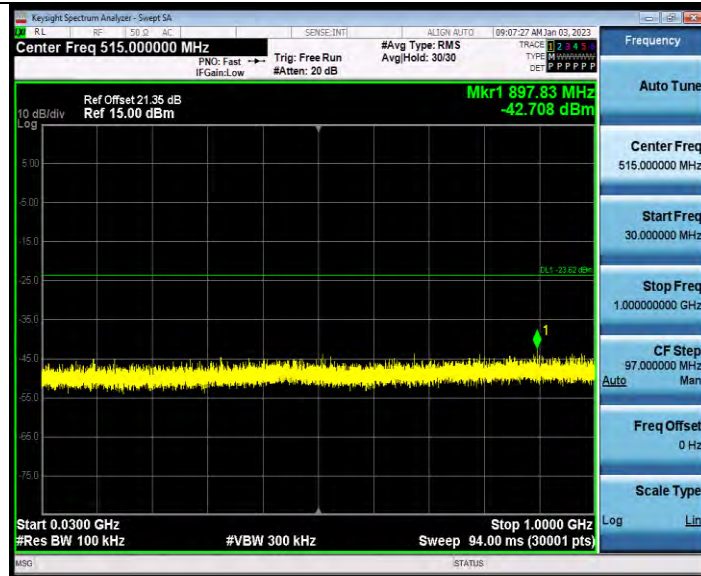

**BUREAU
VERITAS**

Test Report No.: W7L-P23030016RF02

11AX20MIMO_Ant2_2412_1000~26500