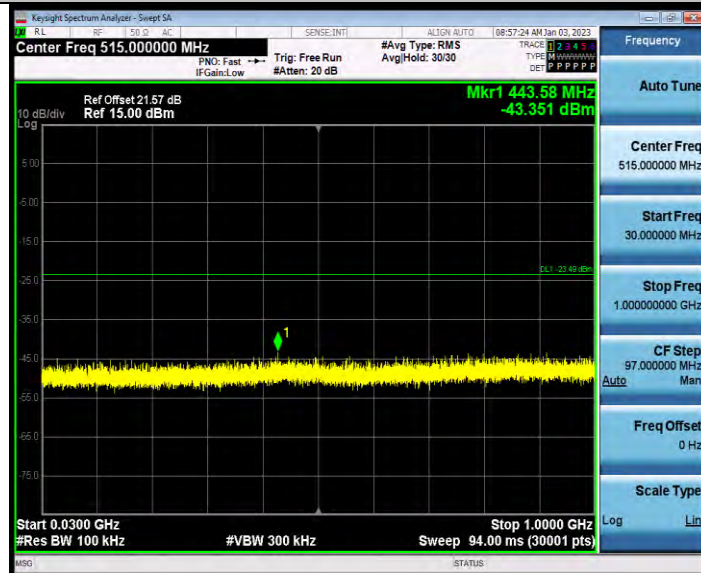

11AX20MIMO_Ant1_2412_1000~26500

BV 7Layers Communications Technology (Shenzhen) Co., Ltd

No.B102, Dazu Chuangxin Mansion, North of Beihuan Avenue, North Area, Hi-Tech Industrial Park, Nanshan District, Shenzhen, Guangdong, China

Tel: +86 755 8869 6566
Fax: +86 755 8869 6577
Email: customerservice.sw@bureauveritas.com