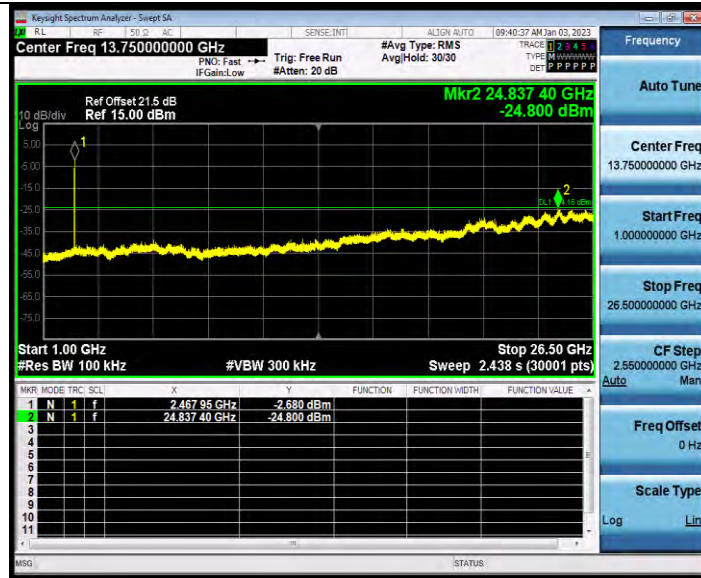

BUREAU VERITAS

Test Report No.: W7L-P23030016RF02

11AX20MIMO_Ant2_2462_0~Reference