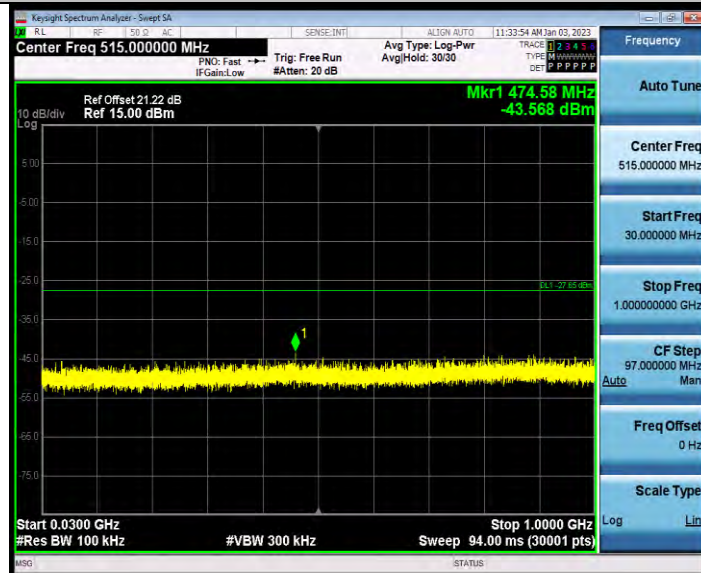

11AX40MIMO_Ant1_2437_1000~26500