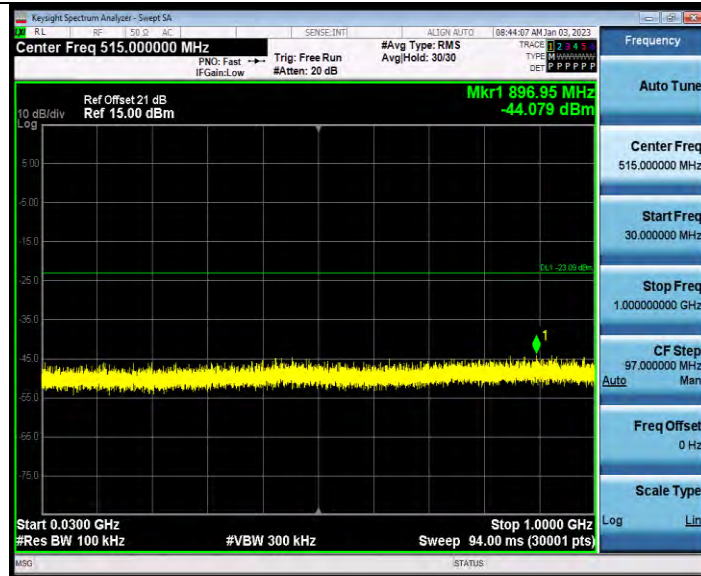

BUREAU VERITAS

Test Report No.: W7L-P23030016RF02

11N40MIMO_Ant2_2452_1000~26500

11AX20MIMO_Ant1_2412_0~Reference

BV 7Layers Communications Technology (Shenzhen) Co., Ltd

No.B102, Dazu Chuangxin Mansion, North of Beihuan Avenue, North Area, Hi-Tech Industrial Park, Nanshan District, Shenzhen, Guangdong, China