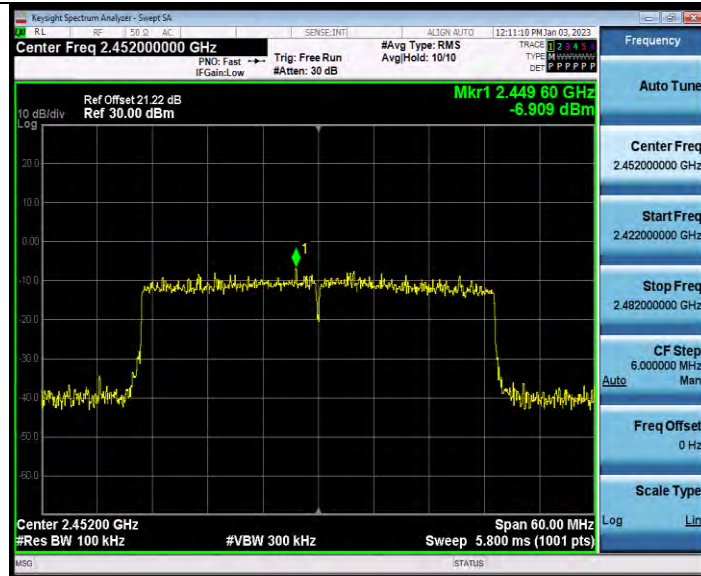

BUREAU VERITAS

Test Report No.: W7L-P23030016RF02

11AX40MIMO_Ant1_2452_30~1000