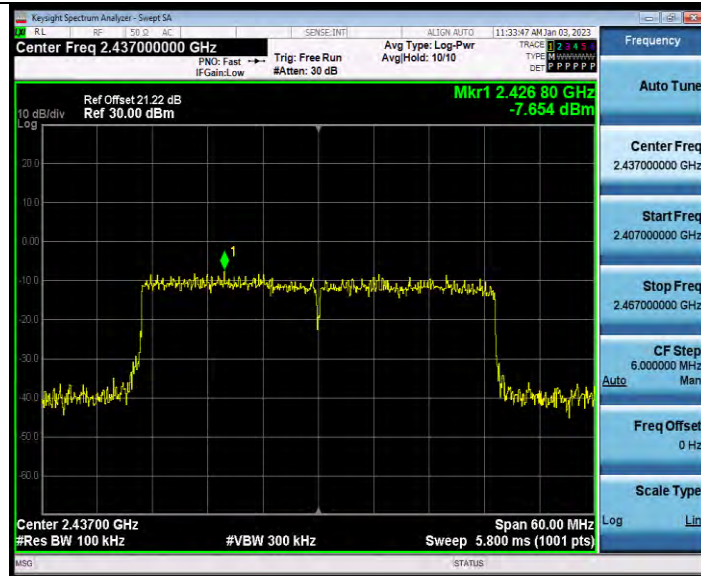

**BUREAU
VERITAS**

Test Report No.: W7L-P23030016RF02

11AX40MIMO_Ant1_2437_30~1000