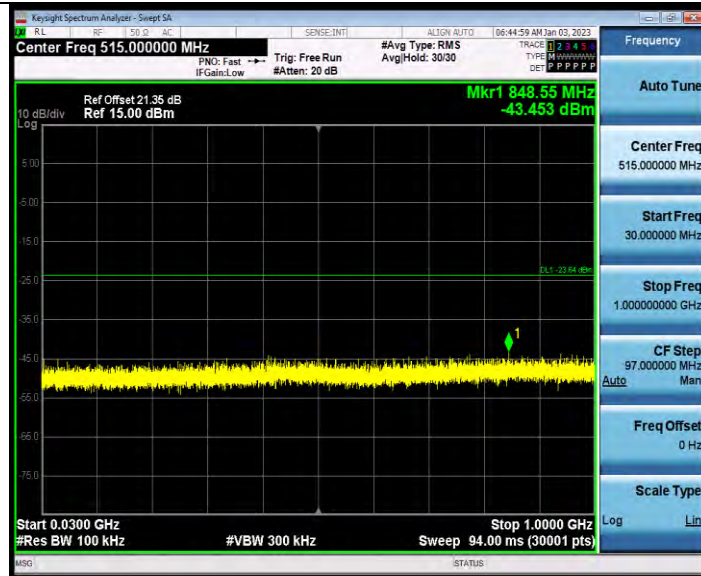

**BUREAU
VERITAS**

Test Report No.: W7L-P23030016RF02

11N40MIMO_Ant2_2422_1000~26500