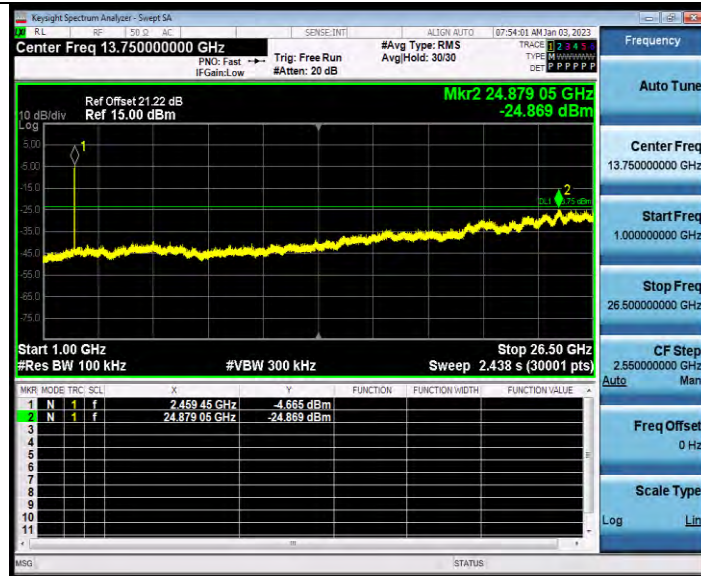

11N40MIMO\_Ant1\_2452\_30~1000

11N40MIMO\_Ant1\_2452\_1000~26500

BUREAU VERITAS

Test Report No.: W7L-P23030016RF02

11N40MIMO\_Ant2\_2452\_0~Reference

11N40MIMO\_Ant2\_2452\_30~1000

BV 7Layers Communications Technology (Shenzhen) Co., Ltd