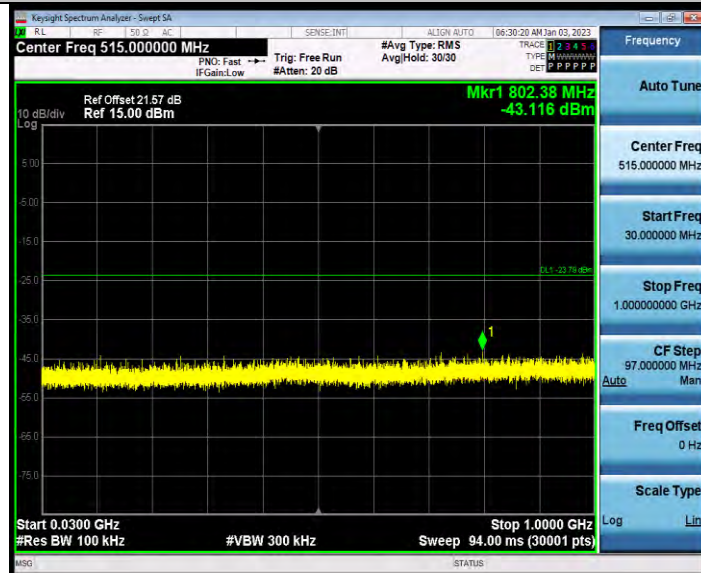

**BUREAU  
VERITAS**

**Test Report No.: W7L-P23030016RF02**

11N20MIMO\_Ant2\_2462\_1000~26500

11N40MIMO\_Ant1\_2422\_0~Reference

BUREAU VERITAS

Test Report No.: W7L-P23030016RF02

11N40MIMO\_Ant1\_2422\_30~1000