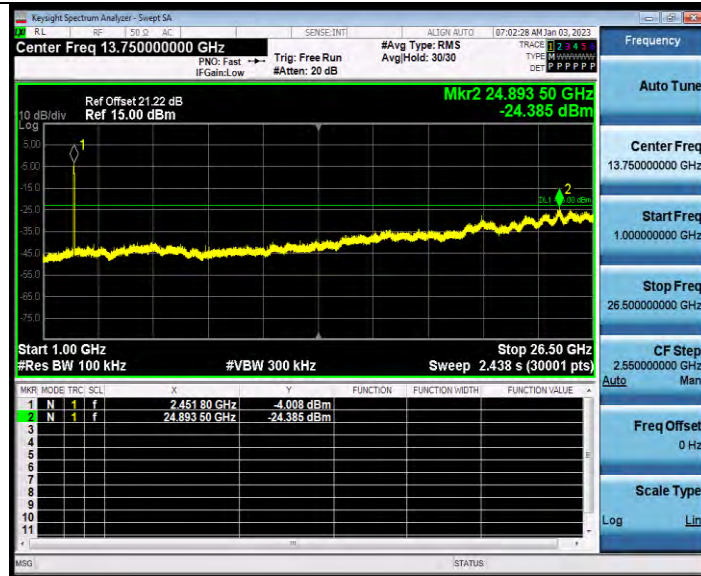

BUREAU VERITAS

Test Report No.: W7L-P23030016RF02

11N40MIMO_Ant2_2437_0~Reference