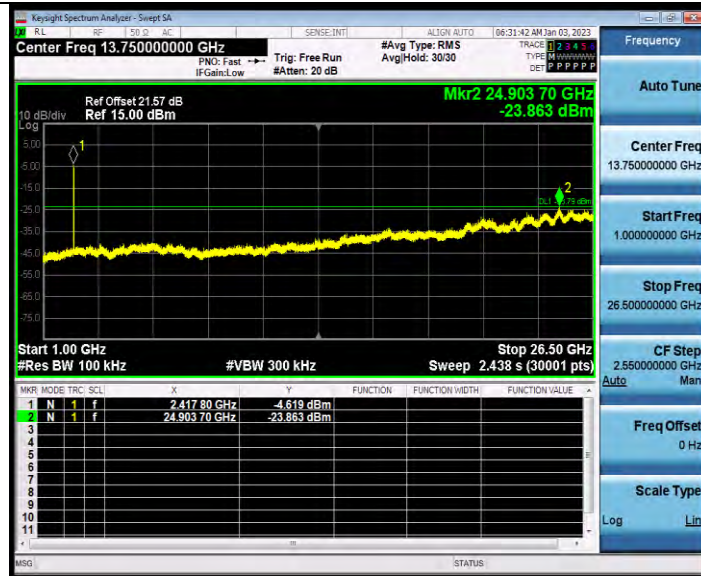

**BUREAU
VERITAS**

Test Report No.: W7L-P23030016RF02

11N40MIMO_Ant2_2422_0~Reference