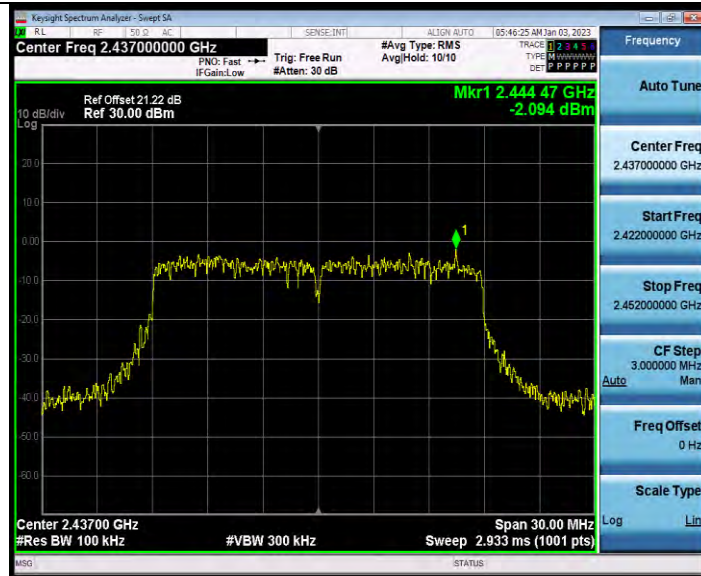

**BUREAU
VERITAS**

Test Report No.: W7L-P23030016RF02

11N20MIMO_Ant1_2437_30~1000