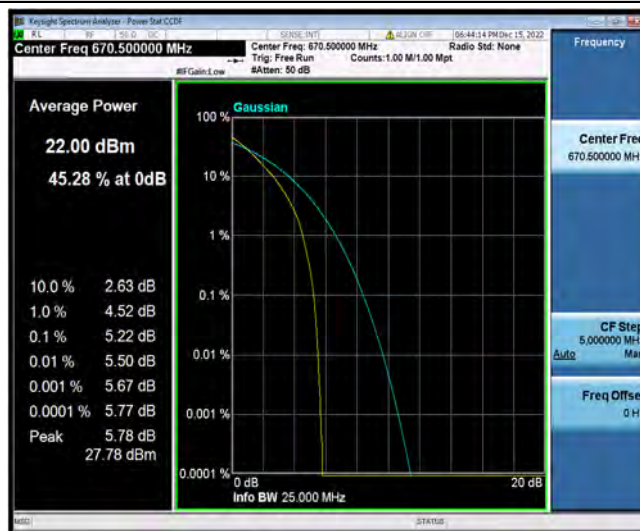

N71-15MHz-QPSK-134100-75RB#0