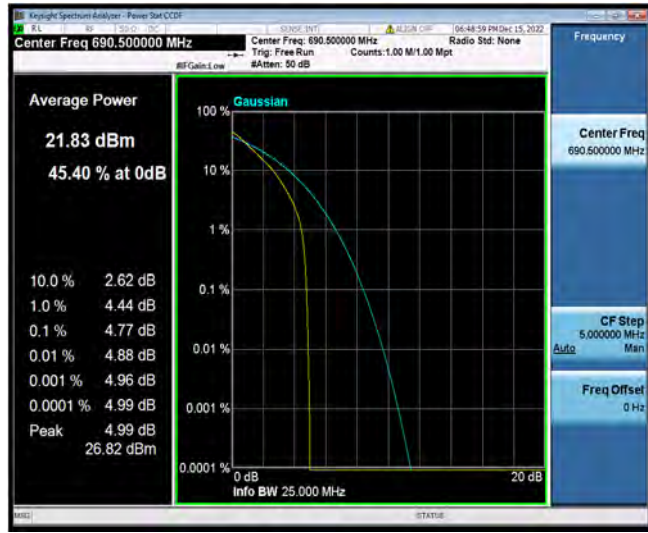

Test Graphs

N71-15MHz-QPSK-134100-1RB#0

N71-15MHz-QPSK-134100-75RB#0

N71-15MHz-QPSK-136100-1RB#0

N71-15MHz-QPSK-136100-75RB#0

N71-15MHz-QPSK-138100-1RB#0

N71-15MHz-QPSK-138100-75RB#0

26dB Bandwidth and Occupied Bandwidth