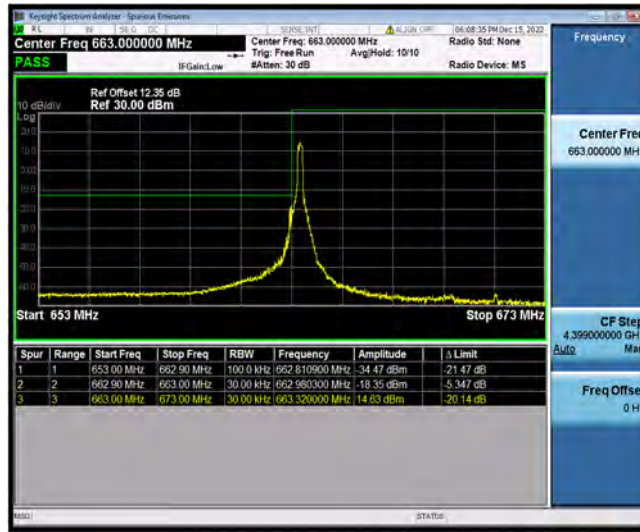

Test Graphs

N71-5MHz-QPSK-133100-1RB#0