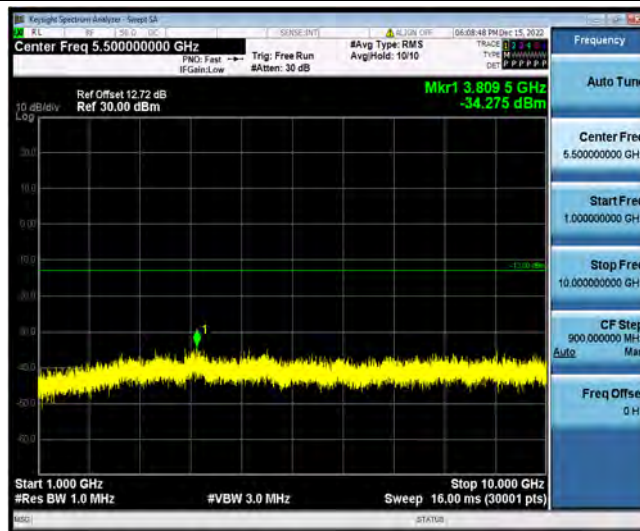

N71-5MHz-QPSK-133100-1RB#0-Range2:1000~10000MHz