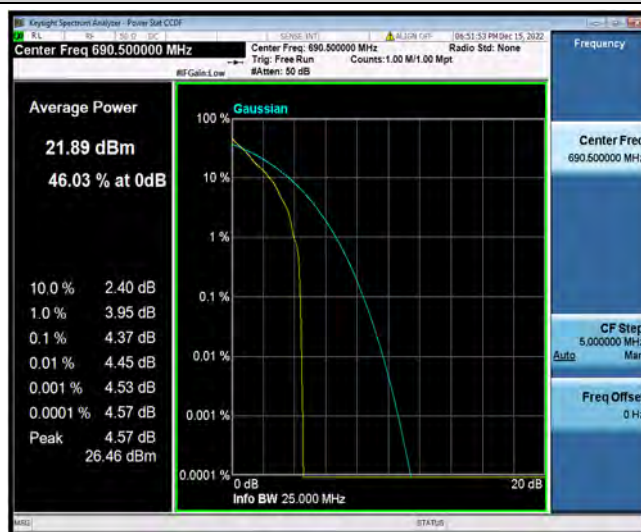

Test Graphs

N71-15MHz-QPSK-134100-1RB#0

N71-15MHz-QPSK-134100-75RB#0

N71-15MHz-QPSK-136100-1RB#0

N71-15MHz-QPSK-136100-75RB#0

N71-15MHz-QPSK-138100-1RB#0

N71-15MHz-QPSK-138100-75RB#0

26dB Bandwidth and Occupied Bandwidth