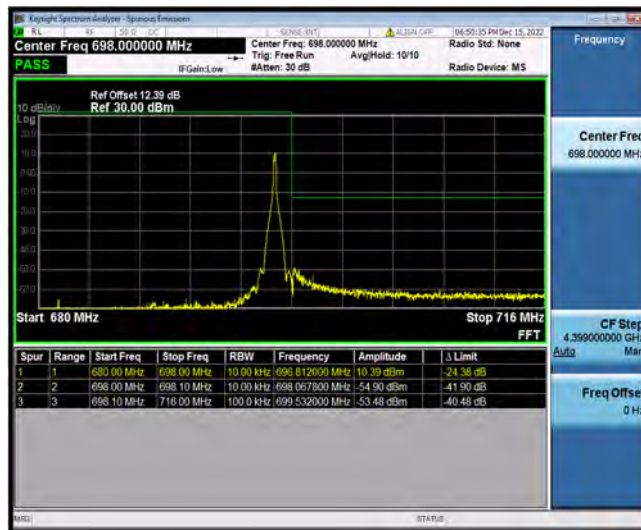

N71-10MHz-QPSK-138600-50RB#0

N71-15MHz-QPSK-134100-1RB#0

N71-15MHz-QPSK-134100-75RB#0

N71-15MHz-QPSK-138100-1RB#74

N71-15MHz-QPSK-138100-75RB#0

Conducted Spurious Emission

Test Result

Band	Bandwidth	Modulation	Channel	RB Configuration	Frequency Range	Result (dBm)	Verdict
N71	5MHz	QPSK	133100	1RB#0	Range1:30~1000MHz	-39.18	PASS
N71	5MHz	QPSK	133100	1RB#0	Range2:1000~10000MHz	-34.28	PASS
N71	5MHz	QPSK	136100	1RB#0	Range1:30~1000MHz	-39.26	PASS
N71	5MHz	QPSK	136100	1RB#0	Range2:1000~10000MHz	-34.69	PASS
N71	5MHz	QPSK	133447	1RB#0	Range1:30~1000MHz	-39.76	PASS
N71	5MHz	QPSK	133447	1RB#0	Range2:1000~10000MHz	-34.17	PASS
N71	10MHz	QPSK	133600	1RB#0	Range1:30~1000MHz	-38.99	PASS
N71	10MHz	QPSK	133600	1RB#0	Range2:1000~10000MHz	-34.28	PASS
N71	10MHz	QPSK	136100	1RB#0	Range1:30~1000MHz	-38.72	PASS
N71	10MHz	QPSK	136100	1RB#0	Range2:1000~10000MHz	-34.75	PASS
N71	10MHz	QPSK	138600	1RB#0	Range1:30~1000MHz	-39.33	PASS
N71	10MHz	QPSK	138600	1RB#0	Range2:1000~10000MHz	-34.68	PASS
N71	15MHz	QPSK	134100	1RB#0	Range1:30~1000MHz	-39.45	PASS
N71	15MHz	QPSK	134100	1RB#0	Range2:1000~10000MHz	-34.65	PASS
N71	15MHz	QPSK	136100	1RB#0	Range1:30~1000MHz	-39.93	PASS
N71	15MHz	QPSK	136100	1RB#0	Range2:1000~10000MHz	-34.16	PASS
N71	15MHz	QPSK	138100	1RB#0	Range1:30~1000MHz	-39.28	PASS
N71	15MHz	QPSK	138100	1RB#0	Range2:1000~10000MHz	-33.64	PASS