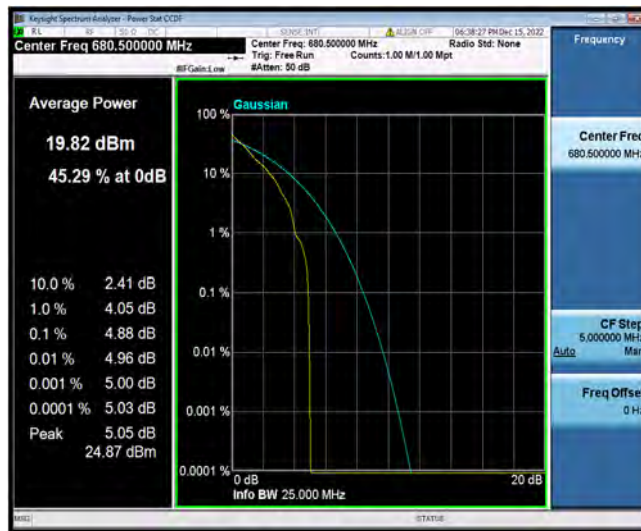

Test Graphs

N71-15MHz-QPSK-134100-1RB#0

N71-15MHz-QPSK-134100-75RB#0

N71-15MHz-QPSK-136100-1RB#0

N71-15MHz-QPSK-136100-75RB#0

N71-15MHz-QPSK-138100-1RB#0

N71-15MHz-QPSK-138100-75RB#0

26dB Bandwidth and Occupied Bandwidth