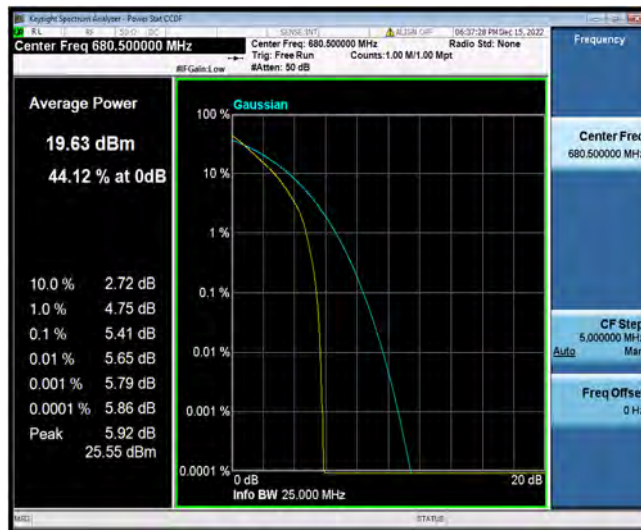

Test Graphs

N71-15MHz-QPSK-134100-1RB#0

N71-15MHz-QPSK-134100-75RB#0

N71-15MHz-QPSK-136100-1RB#0

N71-15MHz-QPSK-136100-75RB#0

N71-15MHz-QPSK-138100-1RB#0

N71-15MHz-QPSK-138100-75RB#0

26dB Bandwidth and Occupied Bandwidth