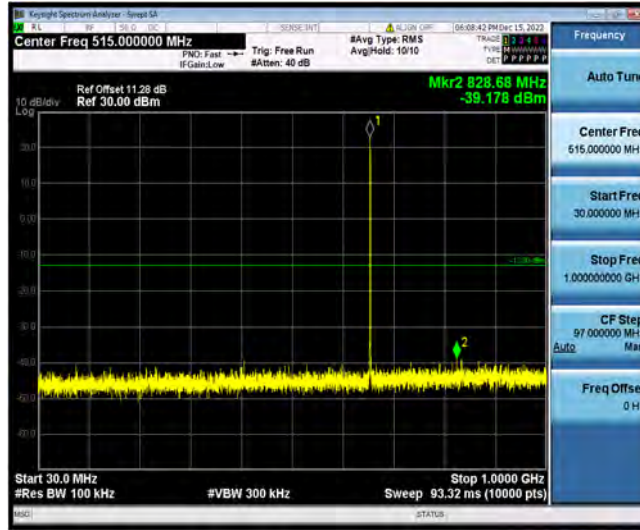

Test Graphs

N71-5MHz-QPSK-133100-1RB#0-Range1:30~100MHz