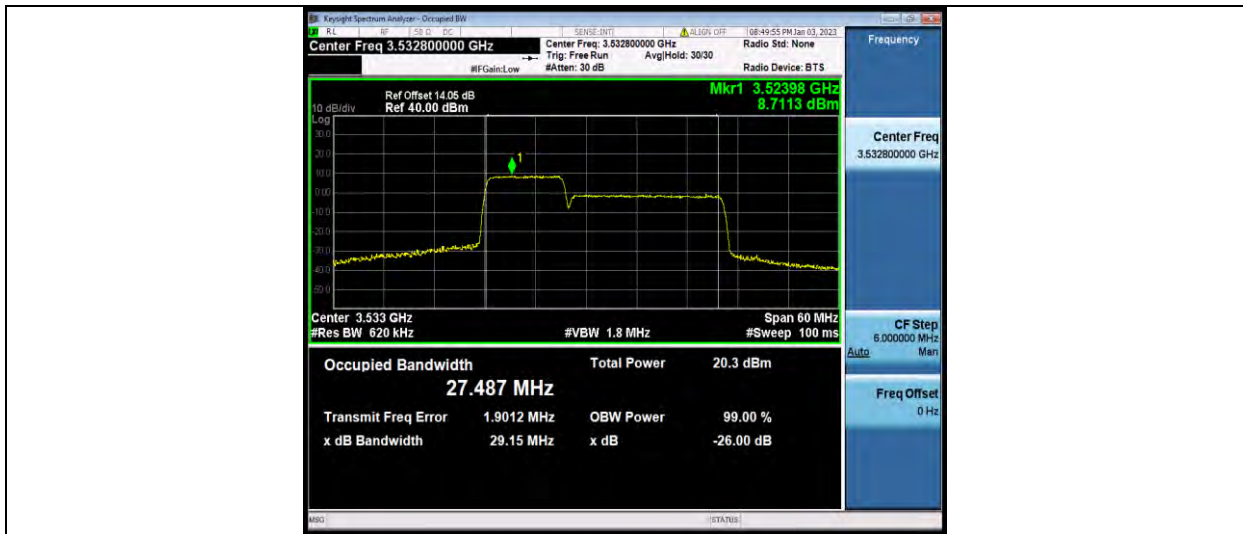

BUREAU VERITAS

Test Report No.: W7L-P23030016RF08

42-42-10MHz-20MHz-64QAM-64QAM-42145-42289-50RB#0-100RB#0