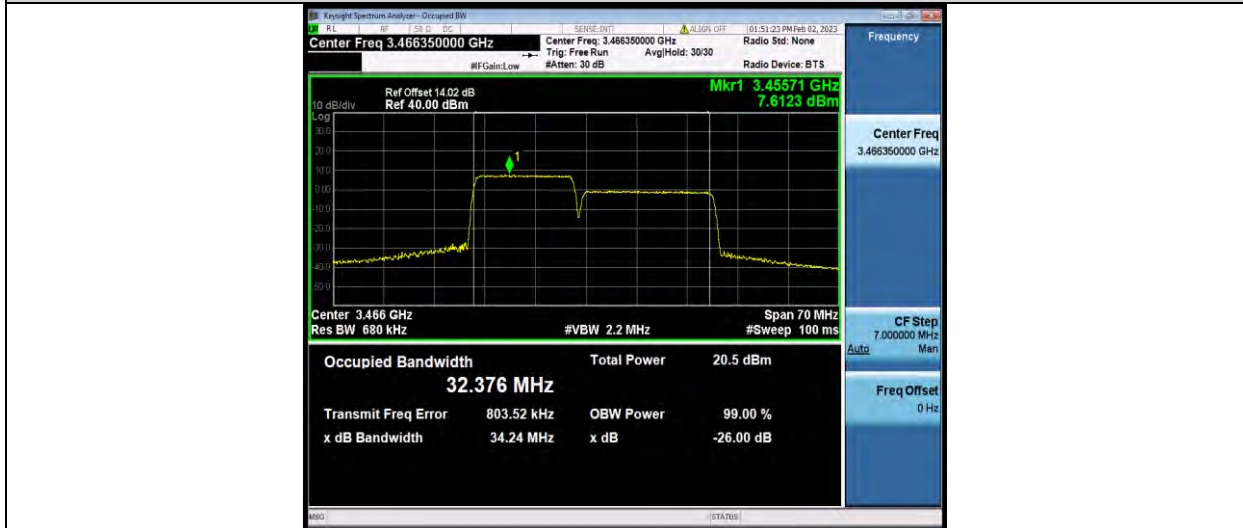

42-42-15MHz-20MHz-16QAM-16QAM-42819-42990-75RB#0-100RB#0

BUREAU VERITAS

Test Report No.: W7L-P23030016RF08

42-42-15MHz-20MHz-64QAM-64QAM-42168-42339-75RB#0-100RB#0

42-42-15MHz-20MHz-64QAM-64QAM-42493-42664-75RB#0-100RB#0