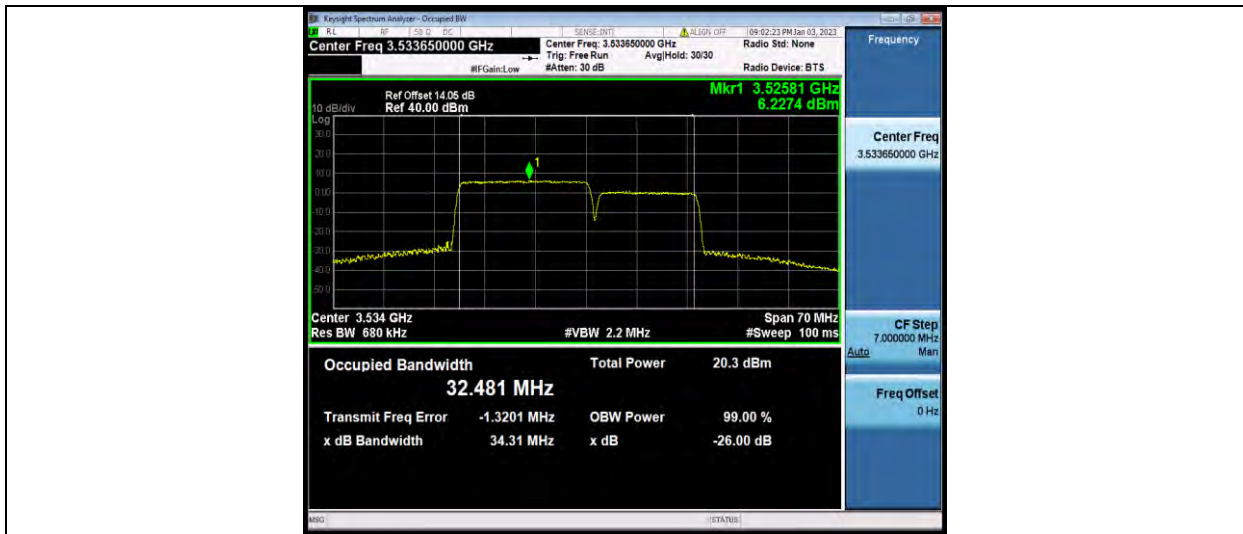

BUREAU VERITAS

Test Report No.: W7L-P23030016RF08

42-42-20MHz-15MHz-64QAM-64QAM-42190-42361-100RB#0-75RB#0