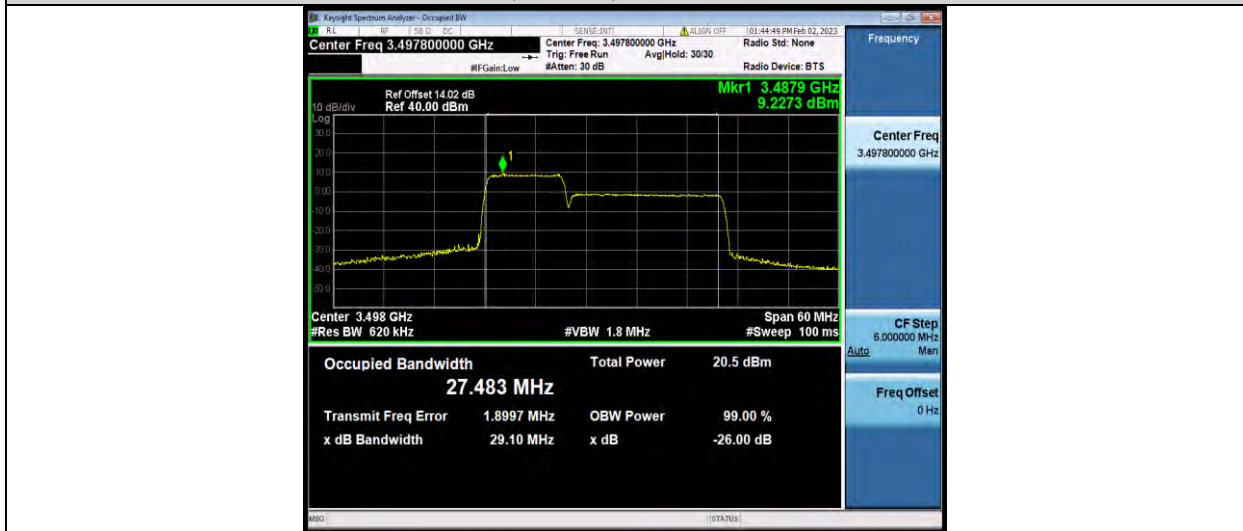

Test Report No.: W7L-P23030016RF08

Test Graphs

BUREAU VERITAS

Test Report No.: W7L-P23030016RF08

42-42-10MHz-20MHz-16QAM-16QAM-42145-42289-50RB#0-100RB#0

42-42-10MHz-20MHz-16QAM-16QAM-42496-42640-50RB#0-100RB#0