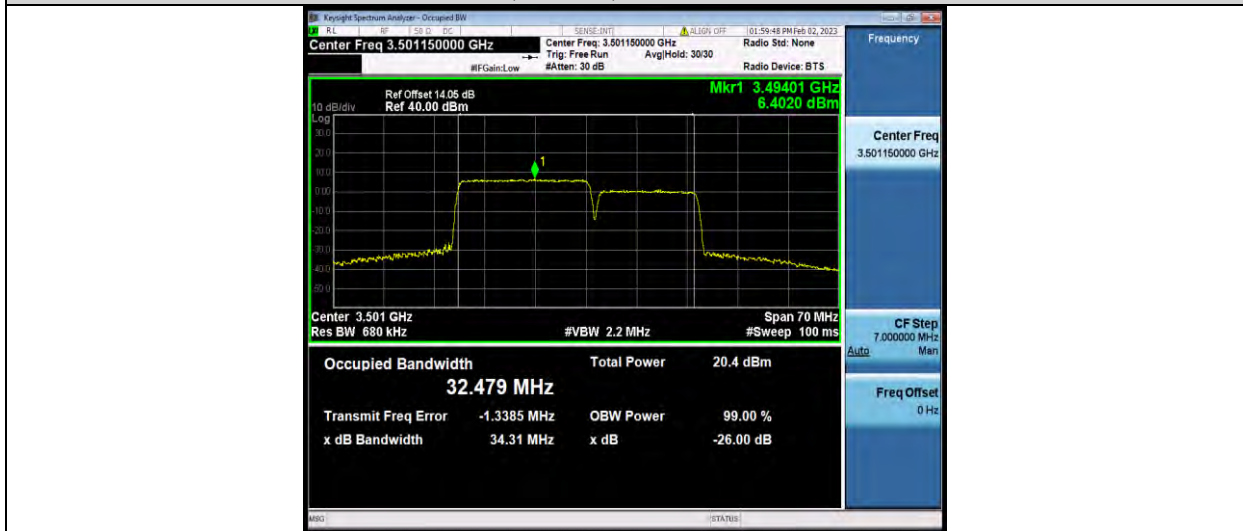

42-42-20MHz-15MHz-16QAM-16QAM-42841-43012-100RB#0-75RB#0

BUREAU VERITAS

Test Report No.: W7L-P23030016RF08

42-42-20MHz-15MHz-64QAM-64QAM-42190-42361-100RB#0-75RB#0

42-42-20MHz-15MHz-64QAM-64QAM-42516-42687-100RB#0-75RB#0