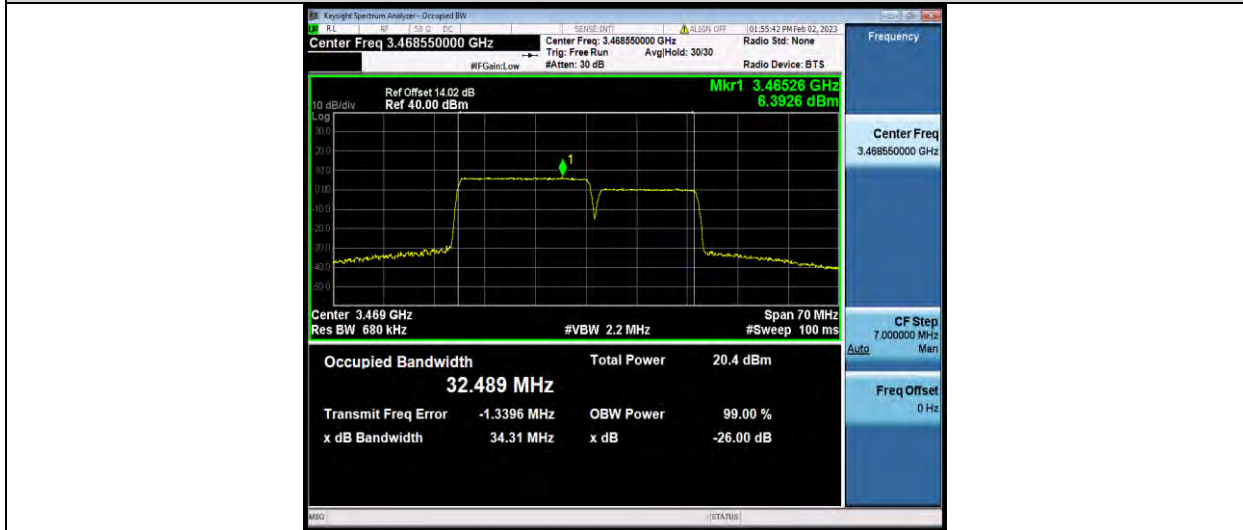

42-42-20MHz-15MHz-16QAM-16QAM-42841-43012-100RB#0-75RB#0

BUREAU VERITAS

Test Report No.: W7L-P23030016RF08

42-42-20MHz-15MHz-64QAM-64QAM-42190-42361-100RB#0-75RB#0

42-42-20MHz-15MHz-64QAM-64QAM-42516-42687-100RB#0-75RB#0