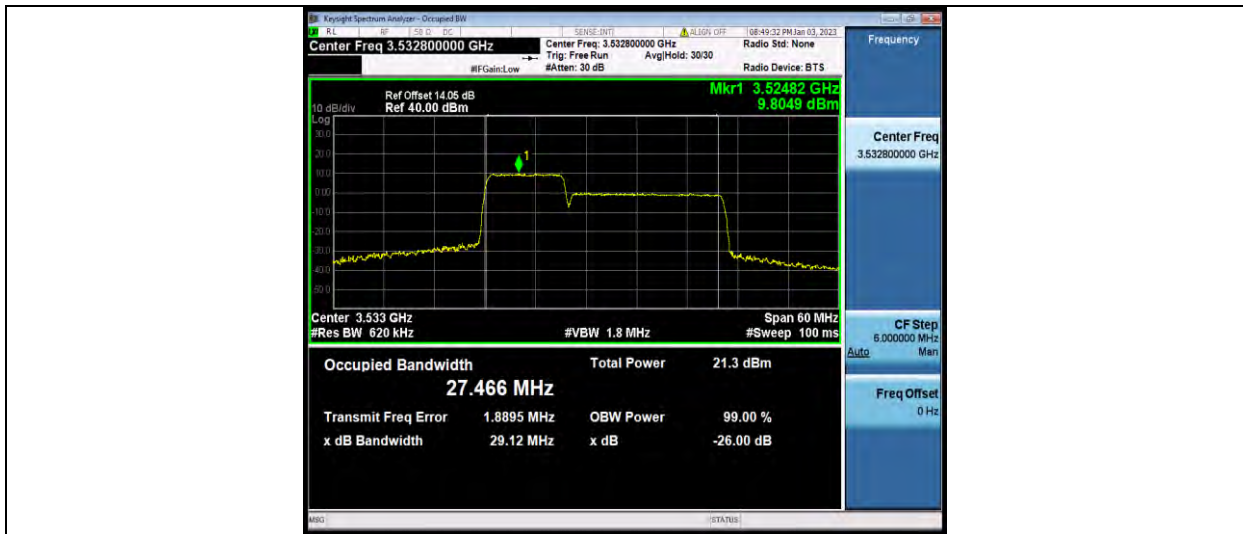

Test Report No.: W7L-P23030016RF08

Test Graphs

BUREAU VERITAS

Test Report No.: W7L-P23030016RF08

42-42-10MHz-20MHz-16QAM-16QAM-42145-42289-50RB#0-100RB#0

42-42-10MHz-20MHz-16QAM-16QAM-42496-42640-50RB#0-100RB#0