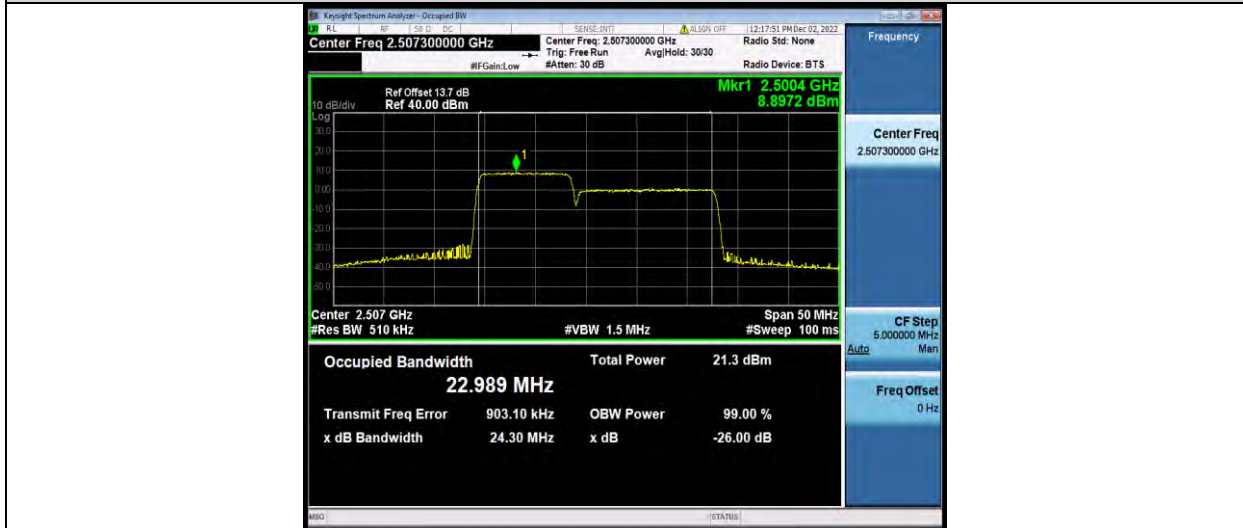

### Test Graphs

BUREAU VERITAS

Test Report No.: W7L-P23030016RF08

41-41-10MHz-15MHz-16QAM-16QAM-39703-39823-50RB#0-75RB#0

41-41-10MHz-15MHz-16QAM-16QAM-40549-40669-50RB#0-75RB#0

41-41-10MHz-15MHz-16QAM-16QAM-41395-41515-50RB#0-75RB#0