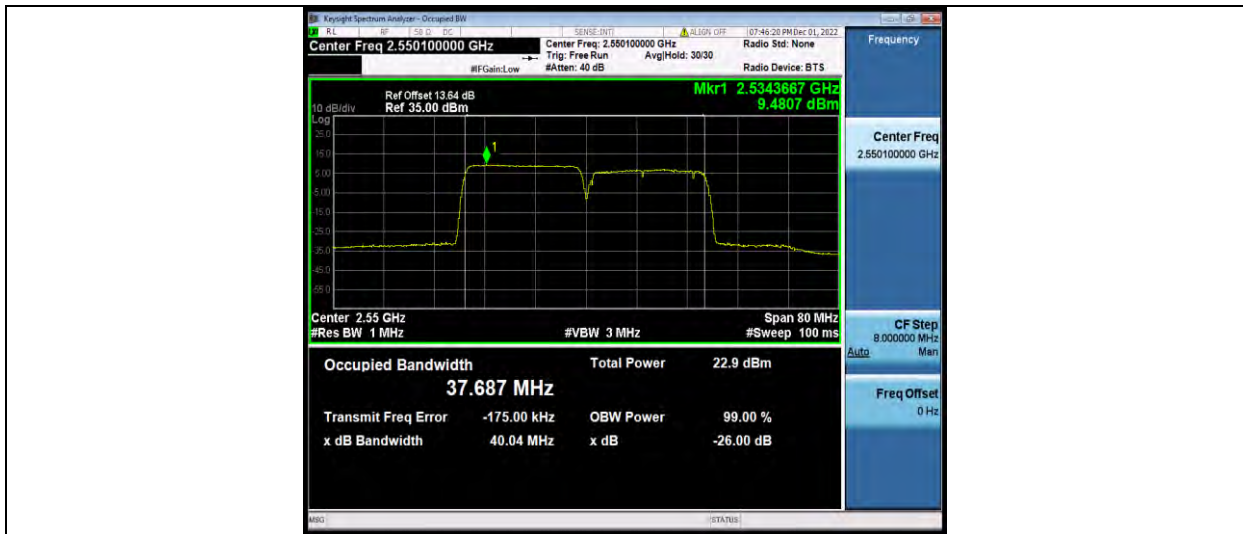

BUREAU VERITAS

Test Report No.: W7L-P23030016RF08

7-7-20MHz-20MHz-16QAM-16QAM-20850-21048-100RB#0-100RB#0