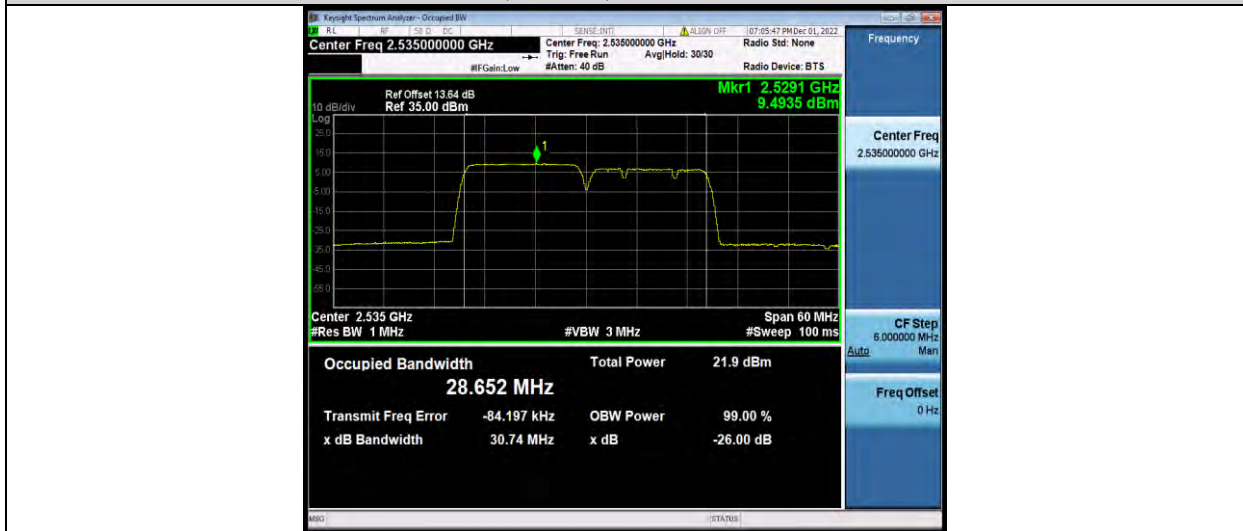

BUREAU VERITAS

Test Report No.: W7L-P23030016RF08

7-7-15MHz-15MHz-16QAM-16QAM-20825-20975-75RB#0-75RB#0

7-7-15MHz-15MHz-16QAM-16QAM-21025-21175-75RB#0-75RB#0

7-7-15MHz-15MHz-16QAM-16QAM-21225-21375-75RB#0-75RB#0