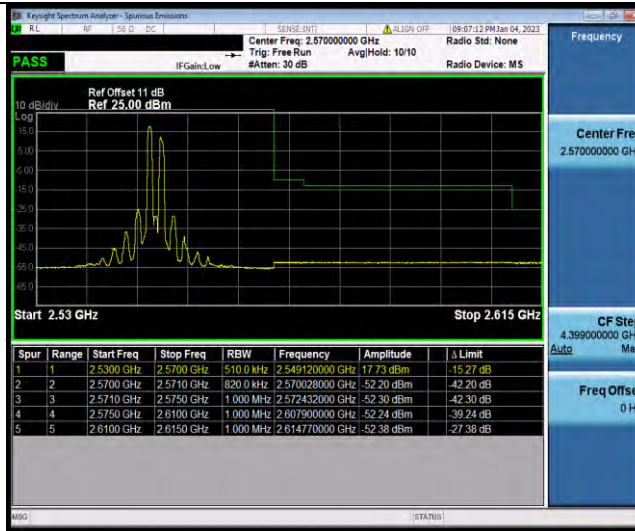

BUREAU VERITAS

Test Report No.: W7L-P23030016RF08

7-7-20MHz-20MHz-64QAM-64QAM-20850-21048-100RB#0-100RB#0