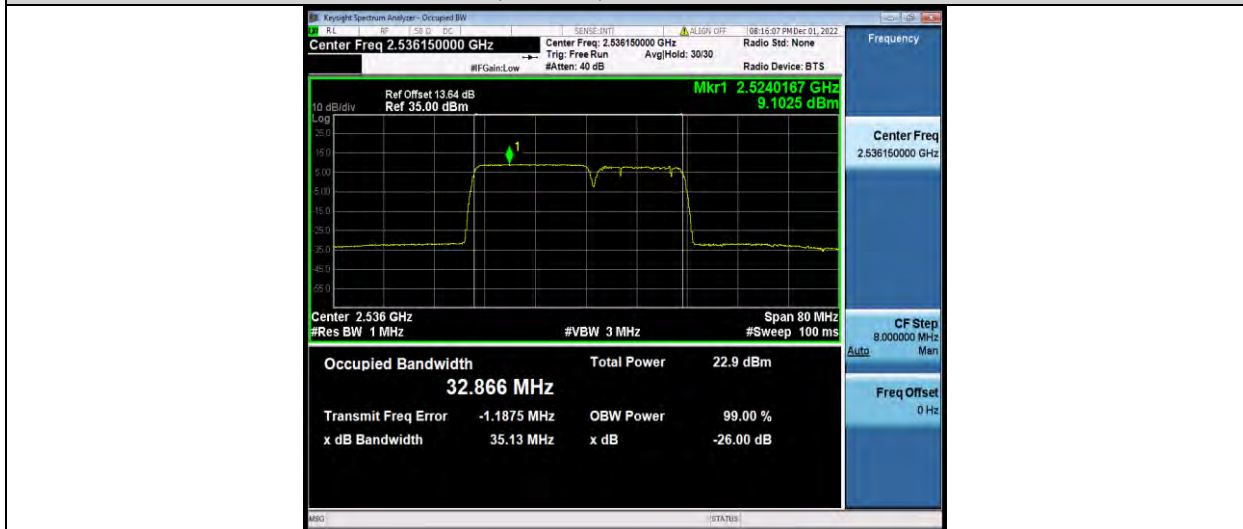

BUREAU VERITAS

Test Report No.: W7L-P23030016RF08

7-7-20MHz-15MHz-64QAM-64QAM-20850-21021-100RB#0-75RB#0

7-7-20MHz-15MHz-64QAM-64QAM-21026-21197-100RB#0-75RB#0

7-7-20MHz-15MHz-64QAM-64QAM-21201-21372-100RB#0-75RB#0