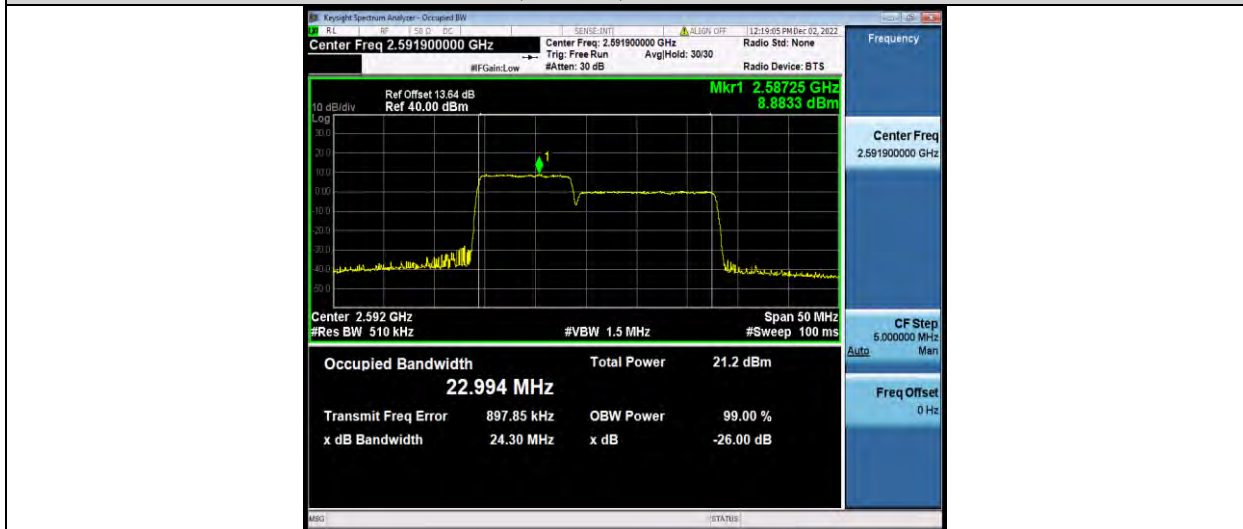

### Test Graphs

BUREAU VERITAS

Test Report No.: W7L-P23030016RF08

41-41-10MHz-15MHz-16QAM-16QAM-39703-39823-50RB#0-75RB#0

41-41-10MHz-15MHz-16QAM-16QAM-40549-40669-50RB#0-75RB#0

41-41-10MHz-15MHz-16QAM-16QAM-41395-41515-50RB#0-75RB#0