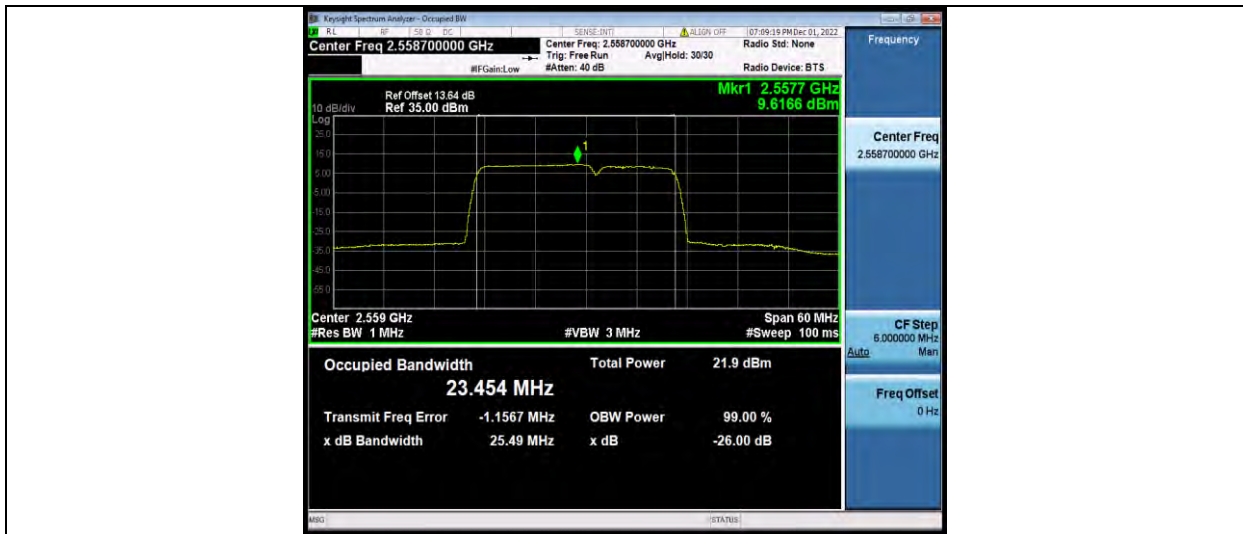

BUREAU VERITAS

Test Report No.: W7L-P23030016RF08

7-7-15MHz-10MHz-64QAM-64QAM-20825-20945-75RB#0-50RB#0

7-7-15MHz-10MHz-64QAM-64QAM-21051-21171-75RB#0-50RB#0

7-7-15MHz-10MHz-64QAM-64QAM-21277-21397-75RB#0-50RB#0