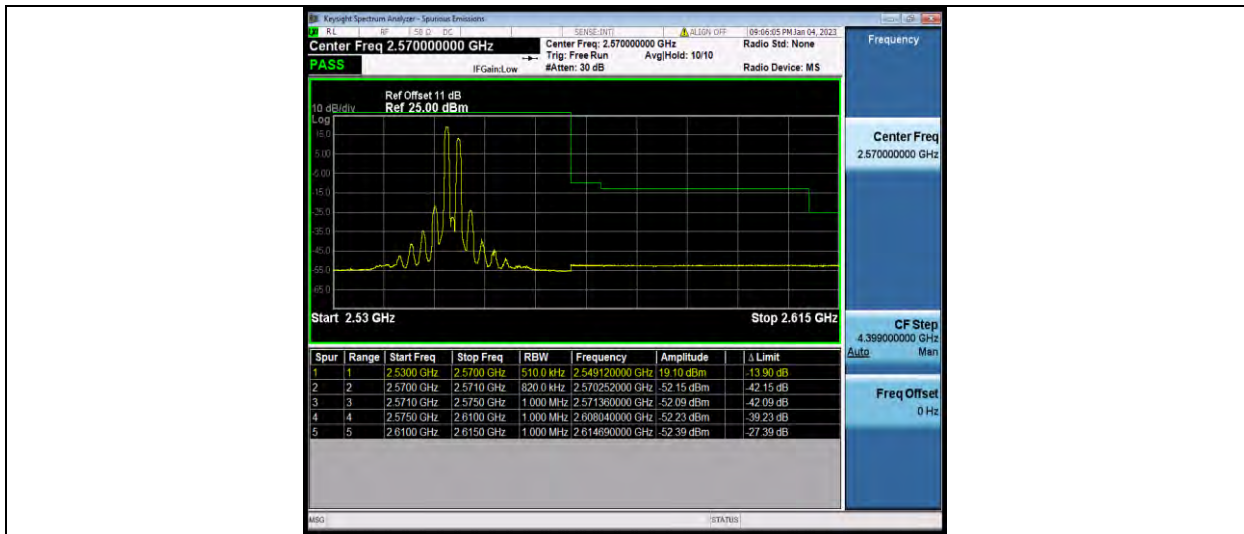

BUREAU VERITAS

Test Report No.: W7L-P23030016RF08

7-7-20MHz-20MHz-16QAM-16QAM-20850-21048-100RB#0-100RB#0