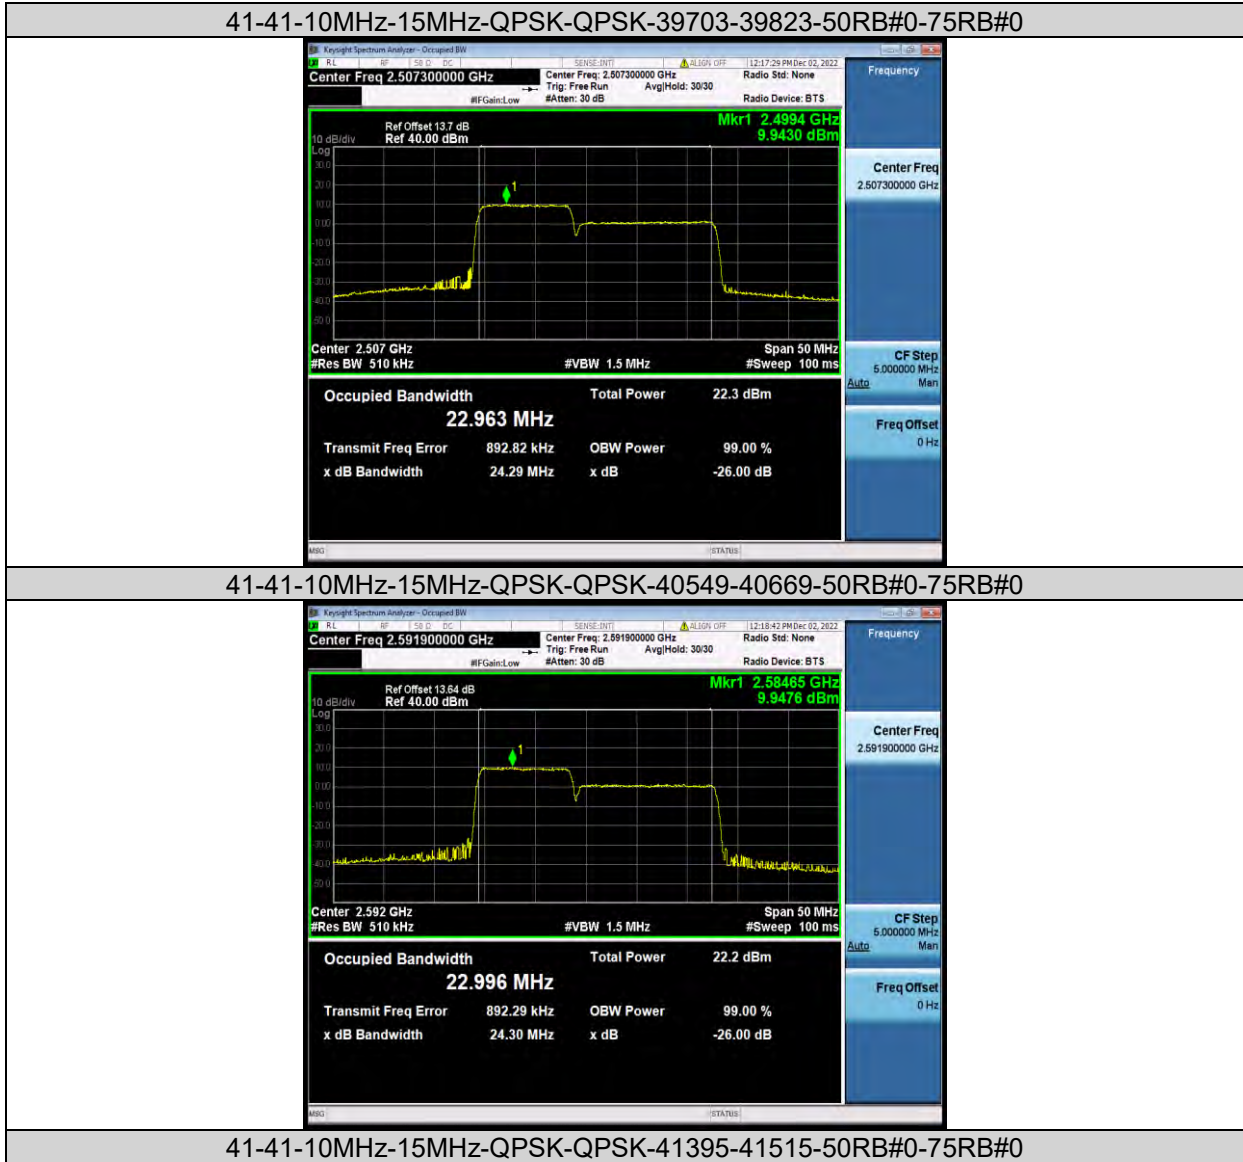

41-41	15MHz-20MHz	16QAM-16QAM	39728-39899	75RB#0-100RB#0	32.515	34.26	PASS
41-41	15MHz-20MHz	16QAM-16QAM	40523-40694	75RB#0-100RB#0	32.490	34.26	PASS
41-41	15MHz-20MHz	16QAM-16QAM	41319-41490	75RB#0-100RB#0	32.422	34.23	PASS
41-41	15MHz-20MHz	64QAM-64QAM	39728-39899	75RB#0-100RB#0	32.513	34.27	PASS
41-41	15MHz-20MHz	64QAM-64QAM	40523-40694	75RB#0-100RB#0	32.481	34.29	PASS
41-41	15MHz-20MHz	64QAM-64QAM	41319-41490	75RB#0-100RB#0	32.398	34.26	PASS
41-41	20MHz-10MHz	QPSK-QPSK	39750-39894	100RB#0-50RB#0	27.707	29.31	PASS
41-41	20MHz-10MHz	QPSK-QPSK	40571-40715	100RB#0-50RB#0	27.701	29.27	PASS
41-41	20MHz-10MHz	QPSK-QPSK	41391-41535	100RB#0-50RB#0	27.714	29.26	PASS
41-41	20MHz-10MHz	16QAM-16QAM	39750-39894	100RB#0-50RB#0	27.691	29.29	PASS
41-41	20MHz-10MHz	16QAM-16QAM	40571-40715	100RB#0-50RB#0	27.705	29.27	PASS
41-41	20MHz-10MHz	16QAM-16QAM	41391-41535	100RB#0-50RB#0	27.715	29.29	PASS
41-41	20MHz-10MHz	64QAM-64QAM	39750-39894	100RB#0-50RB#0	27.717	29.28	PASS
41-41	20MHz-10MHz	64QAM-64QAM	40571-40715	100RB#0-50RB#0	27.704	29.26	PASS
41-41	20MHz-10MHz	64QAM-64QAM	41391-41535	100RB#0-50RB#0	27.738	29.28	PASS
41-41	20MHz-15MHz	QPSK-QPSK	39750-39921	100RB#0-75RB#0	32.542	34.28	PASS
41-41	20MHz-15MHz	QPSK-QPSK	40546-40717	100RB#0-75RB#0	32.522	34.29	PASS
41-41	20MHz-15MHz	QPSK-QPSK	41341-41512	100RB#0-75RB#0	32.573	34.29	PASS
41-41	20MHz-15MHz	16QAM-16QAM	39750-39921	100RB#0-75RB#0	32.551	34.33	PASS
41-41	20MHz-15MHz	16QAM-16QAM	40546-40717	100RB#0-75RB#0	32.539	34.33	PASS
41-41	20MHz-15MHz	16QAM-16QAM	41341-41512	100RB#0-75RB#0	32.496	34.29	PASS
41-41	20MHz-15MHz	64QAM-64QAM	39750-39921	100RB#0-75RB#0	32.568	34.37	PASS
41-41	20MHz-15MHz	64QAM-64QAM	40546-40717	100RB#0-75RB#0	32.552	34.33	PASS
41-41	20MHz-15MHz	64QAM-64QAM	41341-41512	100RB#0-75RB#0	32.489	34.24	PASS
41-41	20MHz-20MHz	QPSK-QPSK	39750-39948	100RB#0-100RB#0	37.440	39.55	PASS
41-41	20MHz-20MHz	QPSK-QPSK	40521-40719	100RB#0-100RB#0	37.423	39.49	PASS
41-41	20MHz-20MHz	QPSK-QPSK	41292-41490	100RB#0-100RB#0	37.441	39.52	PASS
41-41	20MHz-20MHz	16QAM-16QAM	39750-39948	100RB#0-100RB#0	37.421	39.50	PASS
41-41	20MHz-20MHz	16QAM-16QAM	40521-40719	100RB#0-100RB#0	37.735	39.42	PASS
41-41	20MHz-20MHz	16QAM-16QAM	41292-41490	100RB#0-100RB#0	37.344	39.48	PASS
41-41	20MHz-20MHz	64QAM-64QAM	39750-39948	100RB#0-100RB#0	37.424	39.49	PASS
41-41	20MHz-20MHz	64QAM-64QAM	40521-40719	100RB#0-100RB#0	37.243	39.70	PASS
41-41	20MHz-20MHz	64QAM-64QAM	41292-41490	100RB#0-100RB#0	37.355	39.49	PASS
41-41	20MHz-5MHz	QPSK-QPSK	39750-39867	100RB#0-25RB#0	22.866	24.12	PASS
41-41	20MHz-5MHz	QPSK-QPSK	40595-40712	100RB#0-25RB#0	22.857	24.13	PASS
41-41	20MHz-5MHz	QPSK-QPSK	41440-41557	100RB#0-25RB#0	22.664	24.07	PASS
41-41	20MHz-5MHz	16QAM-16QAM	39750-39867	100RB#0-25RB#0	22.869	24.13	PASS
41-41	20MHz-5MHz	16QAM-16QAM	40595-40712	100RB#0-25RB#0	22.822	24.09	PASS
41-41	20MHz-5MHz	16QAM-16QAM	41440-41557	100RB#0-25RB#0	22.908	24.14	PASS
41-41	20MHz-5MHz	64QAM-64QAM	39750-39867	100RB#0-25RB#0	22.834	24.14	PASS
41-41	20MHz-5MHz	64QAM-64QAM	40595-40712	100RB#0-25RB#0	22.824	24.12	PASS
41-41	20MHz-5MHz	64QAM-64QAM	41440-41557	100RB#0-25RB#0	22.887	24.13	PASS
41-41	5MHz-20MHz	QPSK-QPSK	39683-39800	25RB#0-100RB#0	22.656	23.93	PASS
41-41	5MHz-20MHz	QPSK-QPSK	40528-40645	25RB#0-100RB#0	22.644	23.91	PASS
41-41	5MHz-20MHz	QPSK-QPSK	41373-41490	25RB#0-100RB#0	22.587	23.89	PASS
41-41	5MHz-20MHz	16QAM-16QAM	39683-39800	25RB#0-100RB#0	22.680	23.91	PASS
41-41	5MHz-20MHz	16QAM-16QAM	40528-40645	25RB#0-100RB#0	22.610	23.91	PASS
41-41	5MHz-20MHz	16QAM-16QAM	41373-41490	25RB#0-100RB#0	22.565	23.89	PASS
41-41	5MHz-20MHz	64QAM-64QAM	39683-39800	25RB#0-100RB#0	22.681	23.93	PASS
41-41	5MHz-20MHz	64QAM-64QAM	40528-40645	25RB#0-100RB#0	22.626	23.89	PASS
41-41	5MHz-20MHz	64QAM-64QAM	41373-41490	25RB#0-100RB#0	22.568	23.88	PASS

Test Report No.: W7L-P23030016RF08

Test Graphs