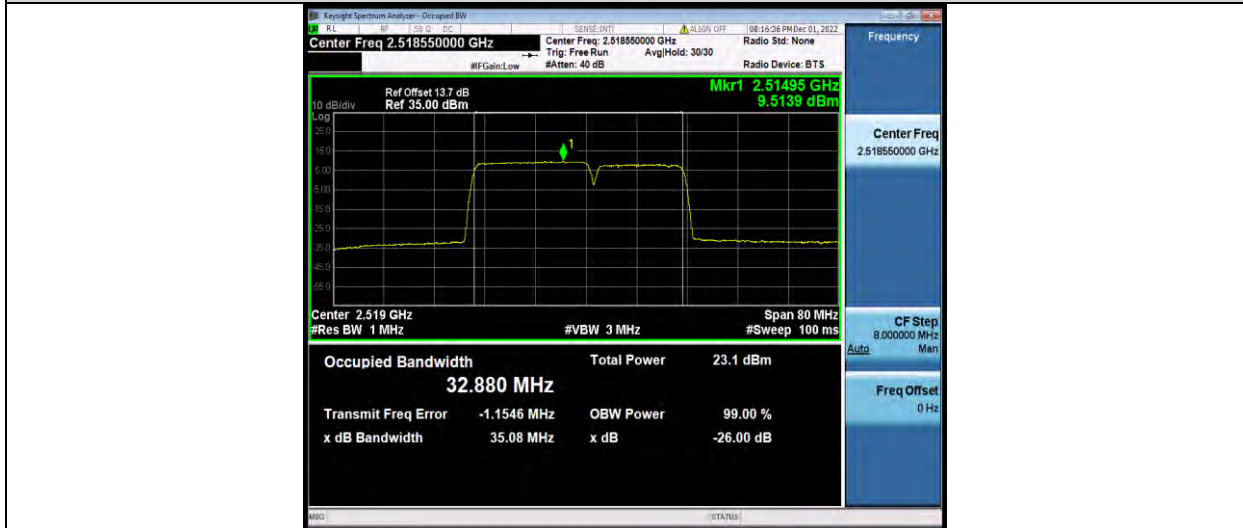

7-7-20MHz-15MHz-64QAM-64QAM-21026-21197-100RB#0-75RB#0