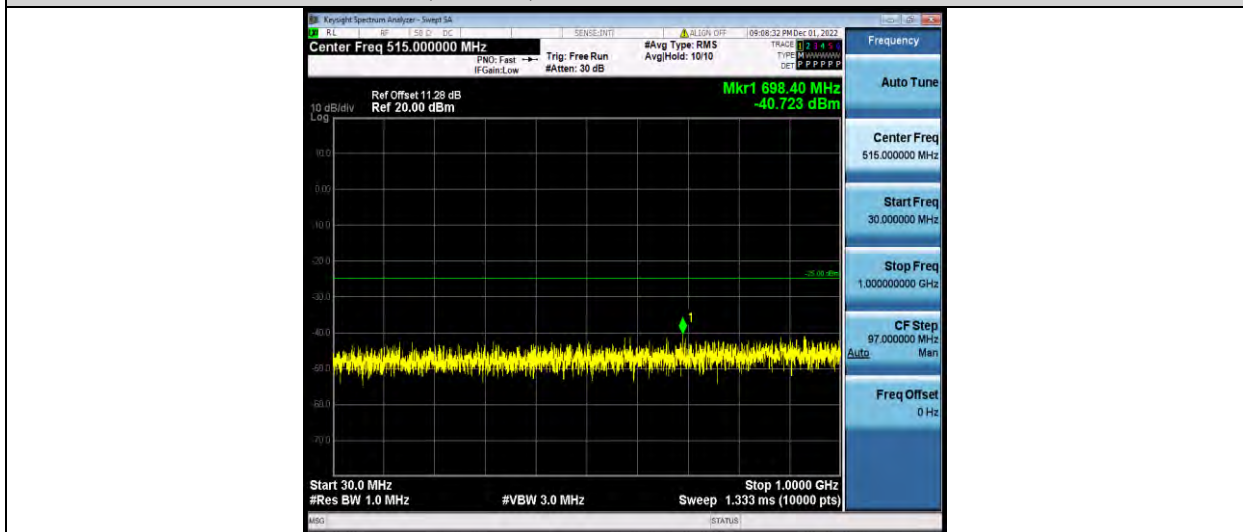

7-7-20MHz-20MHz-64QAM-64QAM-21152-21350-1RB#99-1RB#0-1000~27000MHz