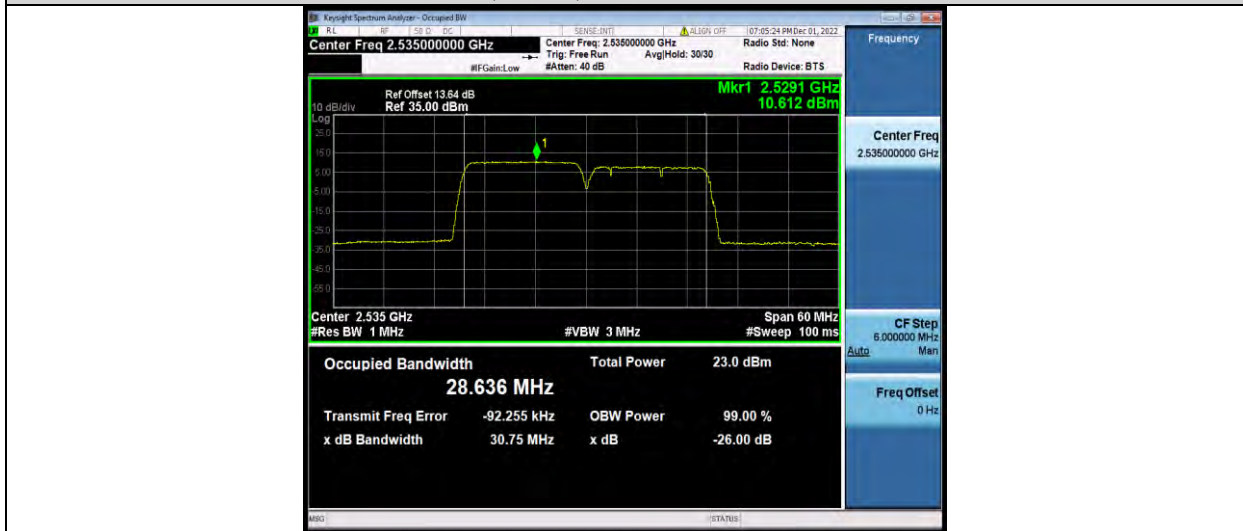

BUREAU VERITAS

Test Report No.: W7L-P23030016RF08

7-7-15MHz-15MHz-QPSK-QPSK-20825-20975-75RB#0-75RB#0

7-7-15MHz-15MHz-QPSK-QPSK-21025-21175-75RB#0-75RB#0

7-7-15MHz-15MHz-QPSK-QPSK-21225-21375-75RB#0-75RB#0