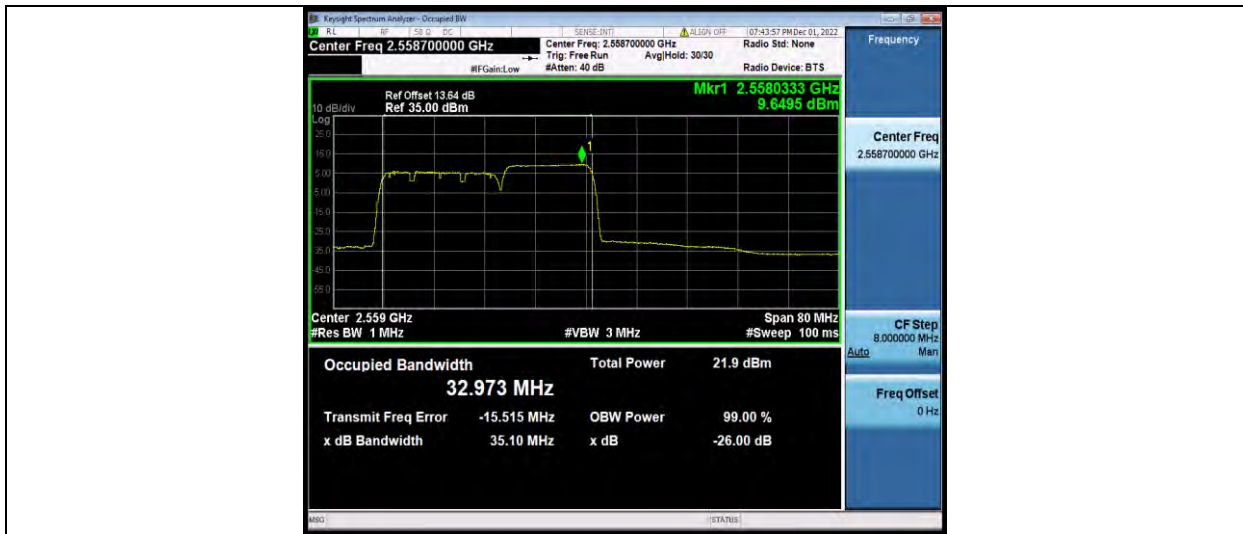

BUREAU VERITAS

Test Report No.: W7L-P23030016RF08

7-7-15MHz-20MHz-64QAM-64QAM-20825-20945-75RB#0-100RB#0