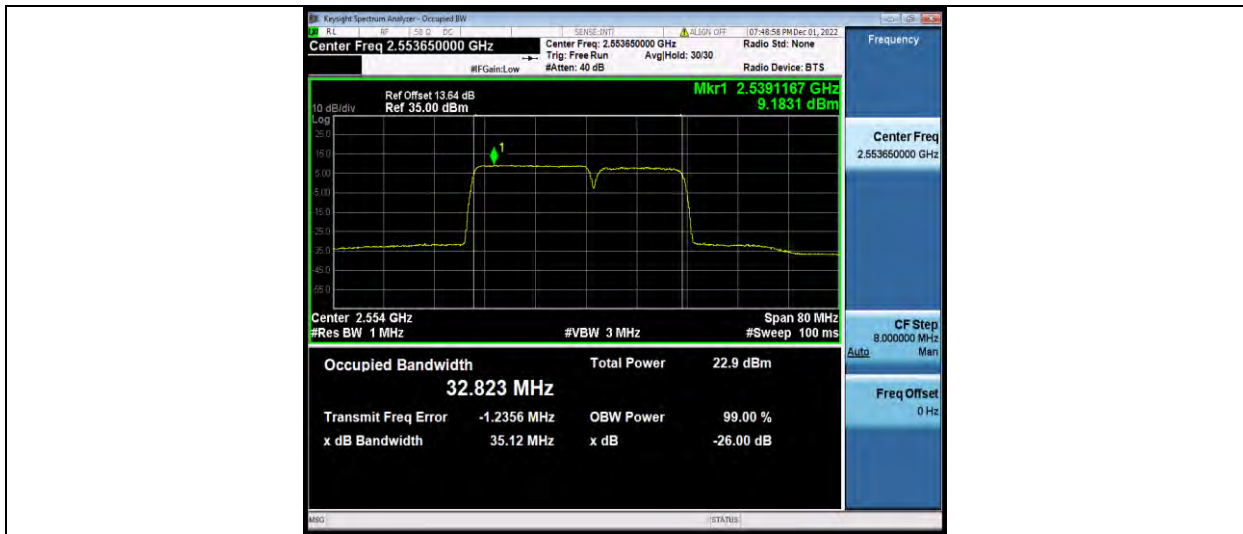

BUREAU VERITAS

Test Report No.: W7L-P23030016RF08

7-7-20MHz-15MHz-16QAM-16QAM-20850-21021-100RB#0-75RB#0