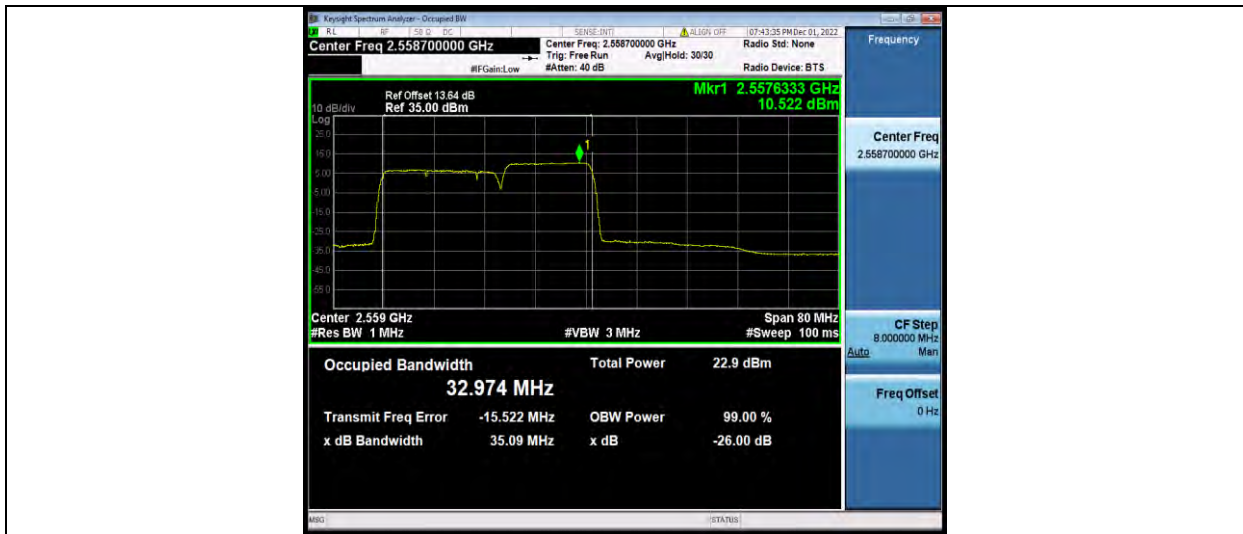

BUREAU VERITAS

Test Report No.: W7L-P23030016RF08

7-7-15MHz-20MHz-16QAM-16QAM-20825-20945-75RB#0-100RB#0