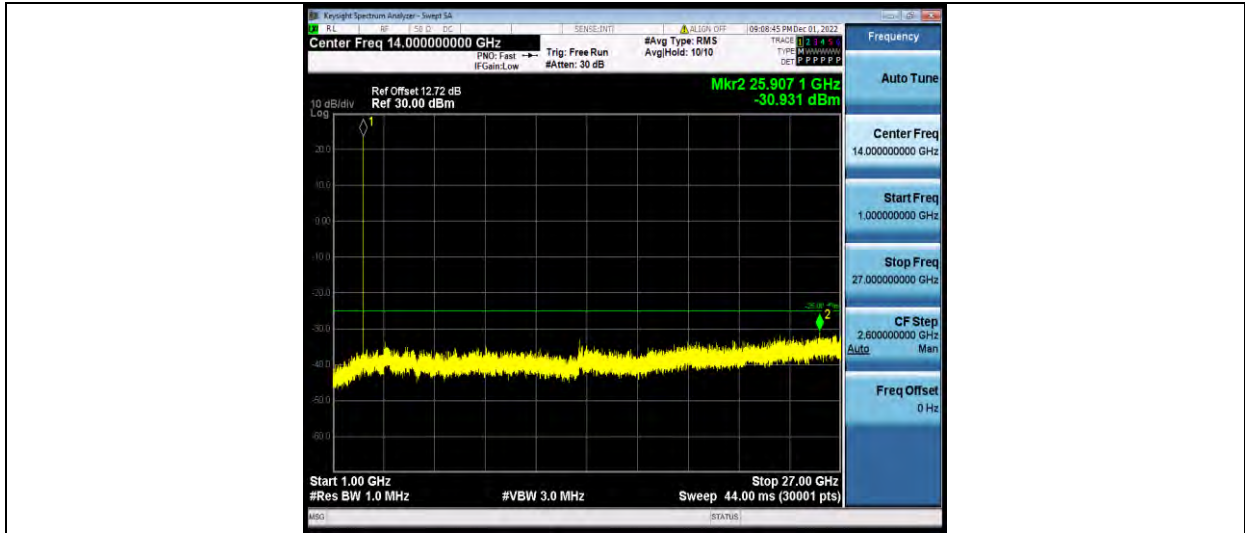

BUREAU
VERITAS

Test Report No.: W7L-P23030016RF08

Test Report No.: W7L-P23030016RF08

LTE BAND CA_41C (INCLUDING LTE BAND CA_38C)

26DB BANDWIDTH AND OCCUPIED BANDWIDTH

Test Result

Band	Bandwidth	Modulation	Channel	RB Configuration	Occupied Bandwidth (MHz)	26dB Bandwidth (MHz)	Verdict
41-41	10MHz-15MHz	QPSK-QPSK	39703-39823	50RB#0-75RB#0	22.963	24.29	PASS
41-41	10MHz-15MHz	QPSK-QPSK	40549-40669	50RB#0-75RB#0	22.996	24.30	PASS
41-41	10MHz-15MHz	QPSK-QPSK	41395-41515	50RB#0-75RB#0	22.944	24.29	PASS
41-41	10MHz-15MHz	16QAM-16QAM	39703-39823	50RB#0-75RB#0	22.989	24.30	PASS
41-41	10MHz-15MHz	16QAM-16QAM	40549-40669	50RB#0-75RB#0	22.994	24.30	PASS
41-41	10MHz-15MHz	16QAM-16QAM	41395-41515	50RB#0-75RB#0	22.983	24.29	PASS
41-41	10MHz-15MHz	64QAM-64QAM	39703-39823	50RB#0-75RB#0	22.990	24.29	PASS
41-41	10MHz-15MHz	64QAM-64QAM	40549-40669	50RB#0-75RB#0	22.997	24.29	PASS
41-41	10MHz-15MHz	64QAM-64QAM	41395-41515	50RB#0-75RB#0	23.006	24.30	PASS
41-41	10MHz-20MHz	QPSK-QPSK	39705-39849	50RB#0-100RB#0	27.587	29.15	PASS
41-41	10MHz-20MHz	QPSK-QPSK	40526-40670	50RB#0-100RB#0	27.560	29.16	PASS
41-41	10MHz-20MHz	QPSK-QPSK	41346-41490	50RB#0-100RB#0	27.532	29.18	PASS
41-41	10MHz-20MHz	16QAM-16QAM	39705-39849	50RB#0-100RB#0	27.617	29.16	PASS
41-41	10MHz-20MHz	16QAM-16QAM	40526-40670	50RB#0-100RB#0	27.527	29.12	PASS
41-41	10MHz-20MHz	16QAM-16QAM	41346-41490	50RB#0-100RB#0	27.555	29.14	PASS
41-41	10MHz-20MHz	64QAM-64QAM	39705-39849	50RB#0-100RB#0	27.603	29.17	PASS
41-41	10MHz-20MHz	64QAM-64QAM	40526-40670	50RB#0-100RB#0	27.519	29.11	PASS
41-41	10MHz-20MHz	64QAM-64QAM	41346-41490	50RB#0-100RB#0	27.549	29.14	PASS
41-41	15MHz-10MHz	QPSK-QPSK	39725-39845	75RB#0-50RB#0	23.051	24.39	PASS
41-41	15MHz-10MHz	QPSK-QPSK	40571-40691	75RB#0-50RB#0	23.040	24.37	PASS
41-41	15MHz-10MHz	QPSK-QPSK	41417-41537	75RB#0-50RB#0	23.082	24.37	PASS
41-41	15MHz-10MHz	16QAM-16QAM	39725-39845	75RB#0-50RB#0	23.045	24.34	PASS
41-41	15MHz-10MHz	16QAM-16QAM	40571-40691	75RB#0-50RB#0	23.062	24.35	PASS
41-41	15MHz-10MHz	16QAM-16QAM	41417-41537	75RB#0-50RB#0	23.071	24.34	PASS
41-41	15MHz-10MHz	64QAM-64QAM	39725-39845	75RB#0-50RB#0	23.066	24.38	PASS
41-41	15MHz-10MHz	64QAM-64QAM	40571-40691	75RB#0-50RB#0	23.050	24.37	PASS
41-41	15MHz-10MHz	64QAM-64QAM	41417-41537	75RB#0-50RB#0	23.063	24.37	PASS
41-41	15MHz-15MHz	QPSK-QPSK	39725-39875	75RB#0-75RB#0	28.205	29.82	PASS
41-41	15MHz-15MHz	QPSK-QPSK	40545-40695	75RB#0-75RB#0	28.209	29.83	PASS
41-41	15MHz-15MHz	QPSK-QPSK	41365-41515	75RB#0-75RB#0	28.210	29.81	PASS
41-41	15MHz-15MHz	16QAM-16QAM	39725-39875	75RB#0-75RB#0	28.224	29.83	PASS
41-41	15MHz-15MHz	16QAM-16QAM	40545-40695	75RB#0-75RB#0	28.204	29.82	PASS
41-41	15MHz-15MHz	16QAM-16QAM	41365-41515	75RB#0-75RB#0	28.239	29.82	PASS
41-41	15MHz-15MHz	64QAM-64QAM	39725-39875	75RB#0-75RB#0	28.236	29.83	PASS
41-41	15MHz-15MHz	64QAM-64QAM	40545-40695	75RB#0-75RB#0	28.214	29.80	PASS
41-41	15MHz-15MHz	64QAM-64QAM	41365-41515	75RB#0-75RB#0	28.304	29.71	PASS
41-41	15MHz-20MHz	QPSK-QPSK	39728-39899	75RB#0-100RB#0	32.464	34.25	PASS
41-41	15MHz-20MHz	QPSK-QPSK	40523-40694	75RB#0-100RB#0	32.460	34.26	PASS
41-41	15MHz-20MHz	QPSK-QPSK	41319-41490	75RB#0-100RB#0	32.401	34.24	PASS