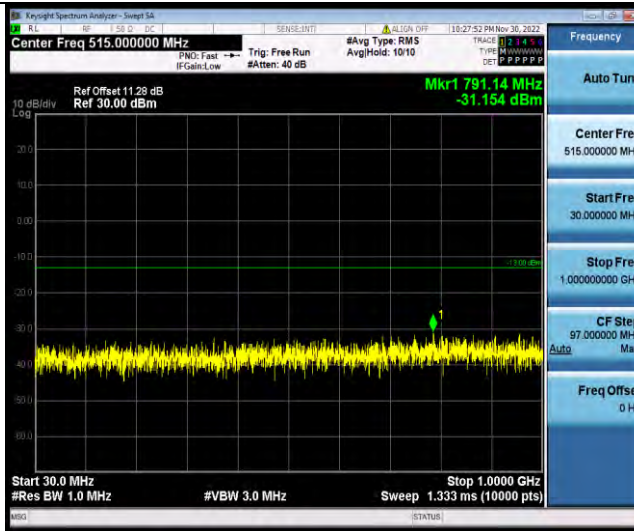

Test Report No.: W7L-P23030016RF07

Band66-15MHz-64QAM-132047-1RB#0-Range1:30~1000MHz

Band66-15MHz-64QAM-132047-1RB#0-Range2:1000~2000MHz

Band66-15MHz-64QAM-132322-1RB#0-Range1:30~1000MHz

BUREAU VERITAS

Test Report No.: W7L-P23030016RF07