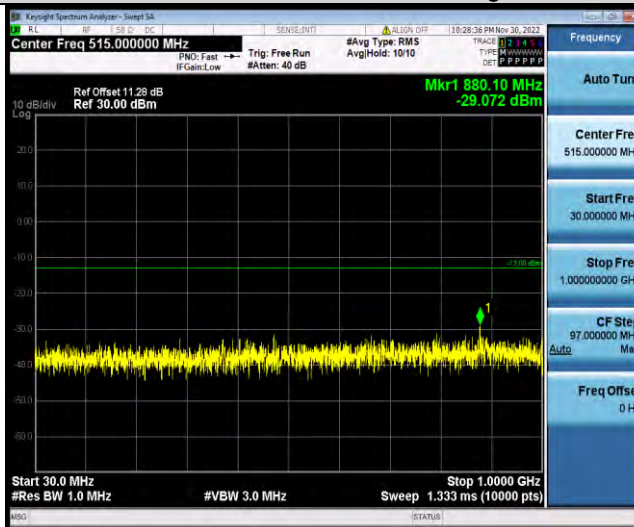

Band66-15MHz-64QAM-132597-1RB#0-Range2:1000~20000MHz