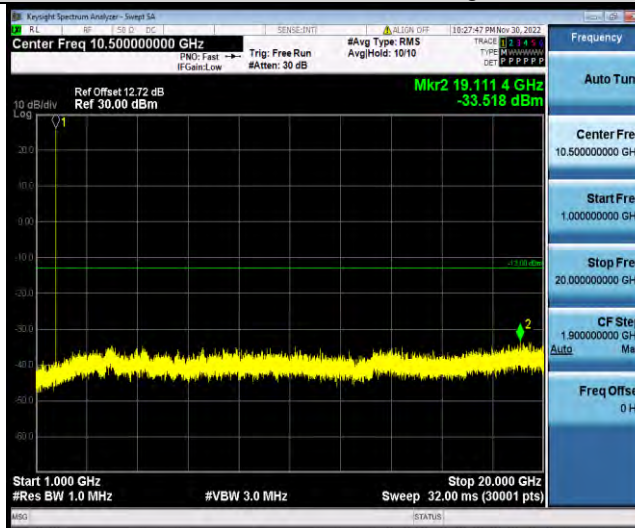

Band66-15MHz-16QAM-132597-1RB#0-Range1:30~1000MHz