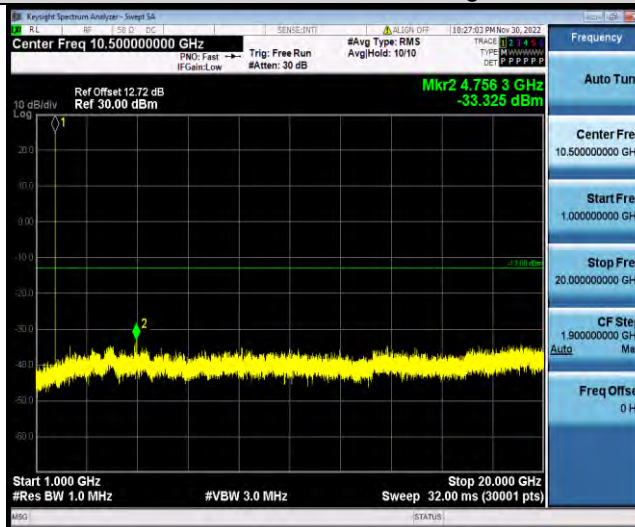

BUREAU VERITAS

Test Report No.: W7L-P23030016RF07

Band66-15MHz-16QAM-132047-1RB#0-Range1:30~1000MHz

Band66-15MHz-16QAM-132047-1RB#0-Range2:1000~2000MHz

Band66-15MHz-16QAM-132322-1RB#0-Range1:30~1000MHz

BUREAU VERITAS