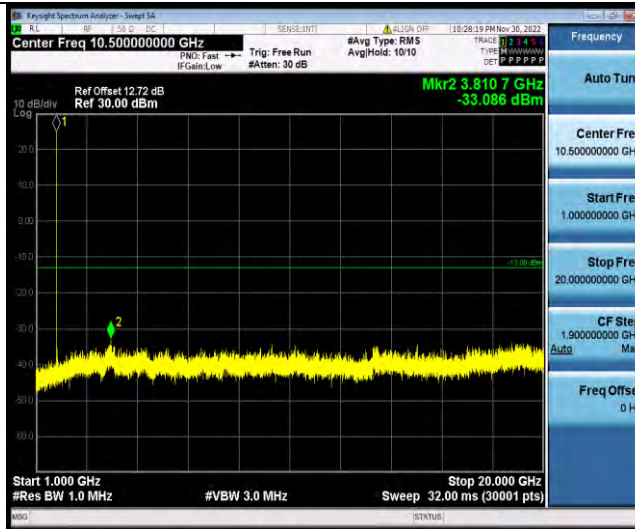

BUREAU VERITAS

Test Report No.: W7L-P23030016RF07

Band66-15MHz-16QAM-132047-1RB#0-Range1:30~1000MHz