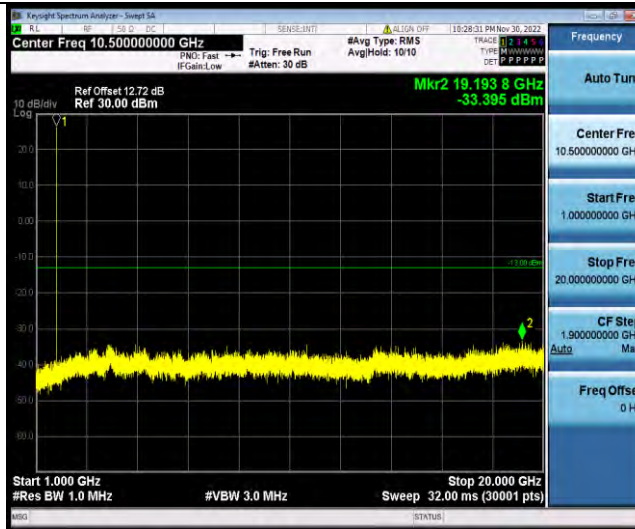

BUREAU VERITAS

Test Report No.: W7L-P23030016RF07

Band66-15MHz-64QAM-132047-1RB#0-Range1:30~1000MHz