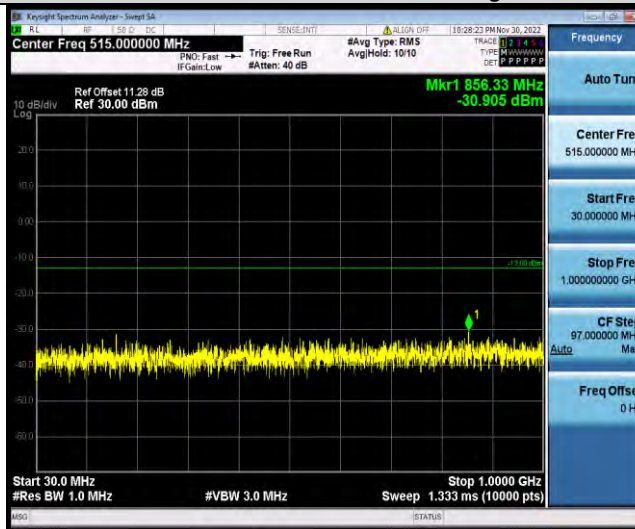

Band66-15MHz-16QAM-132597-1RB#0-Range2:1000~20000MHz