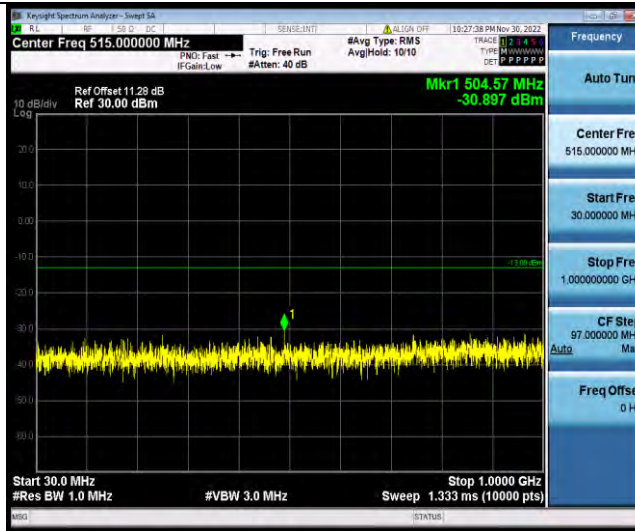

BUREAU VERITAS

Test Report No.: W7L-P23030016RF07

Band66-15MHz-16QAM-132322-1RB#0-Range2:1000~20000MHz