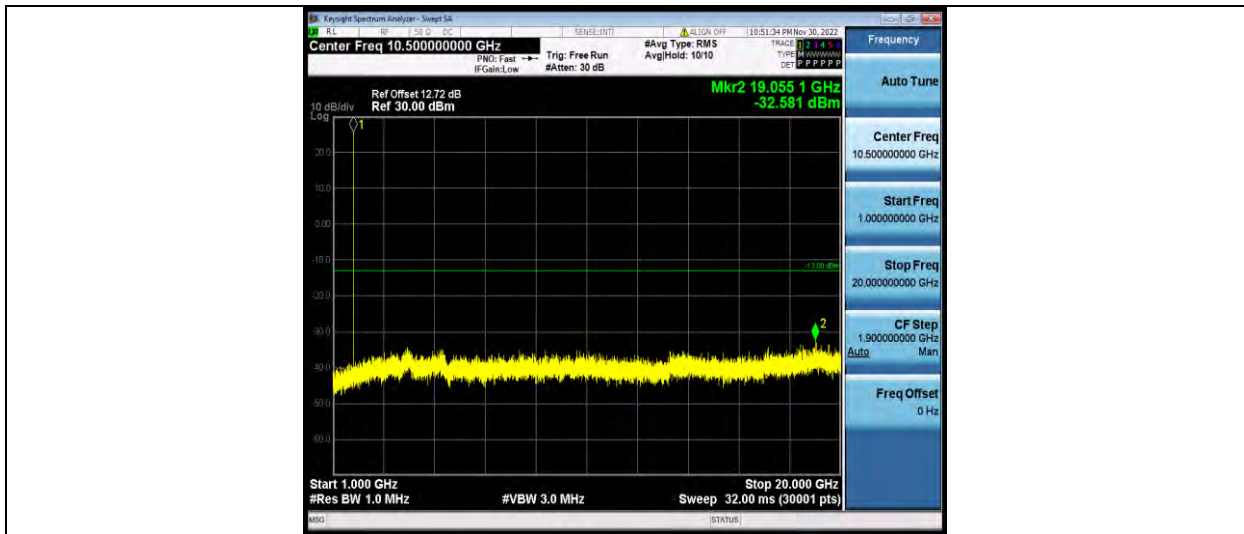

BUREAU
VERITAS

Test Report No.: W7L-P23030016RF07