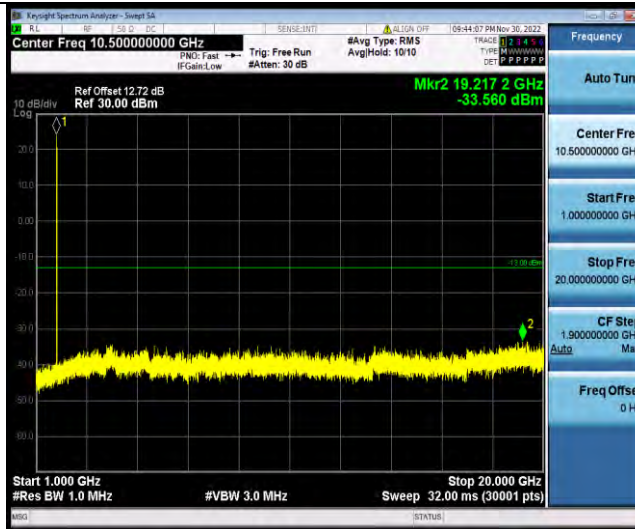

BUREAU VERITAS

Test Report No.: W7L-P23030016RF07

Band66-5MHz-64QAM-131997-1RB#0-Range1:30~1000MHz