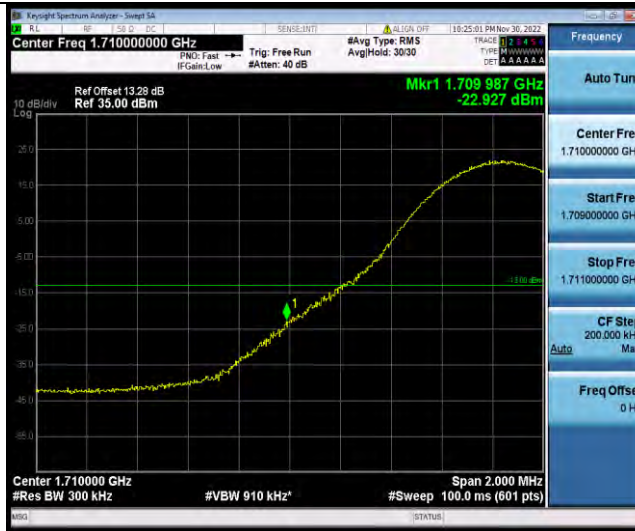

BUREAU VERITAS

Test Report No.: W7L-P23030016RF07

Band66-15MHz-64QAM-132047-75RB#0