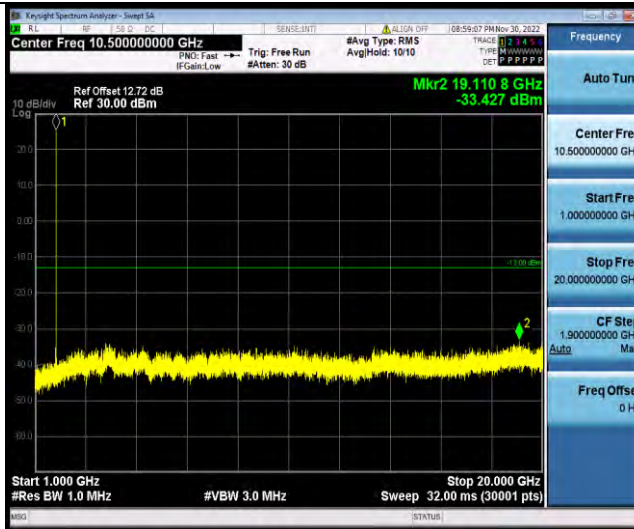

BUREAU VERITAS

Test Report No.: W7L-P23030016RF07

Band66-1.4MHz-16QAM-131979-1RB#0-Range1:30~1000MHz