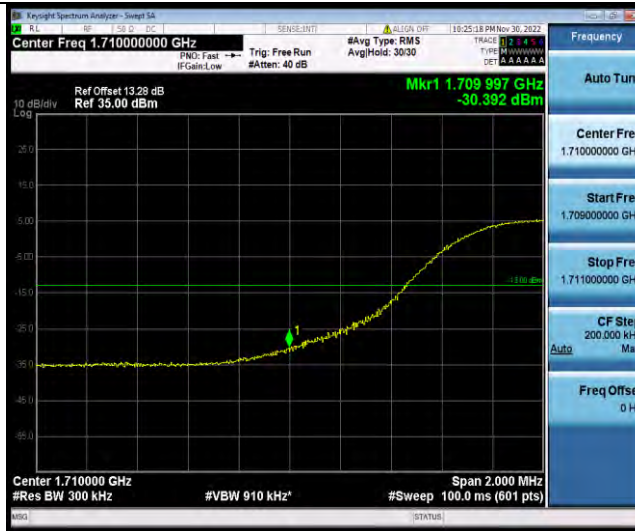

### Test Report No.: W7L-P23030016RF07

Band66-15MHz-QPSK-132597-75RB#0

Band66-15MHz-16QAM-132047-1RB#0

Band66-15MHz-16QAM-132047-75RB#0

BUREAU VERITAS

Test Report No.: W7L-P23030016RF07

Band66-15MHz-16QAM-132597-1RB#74