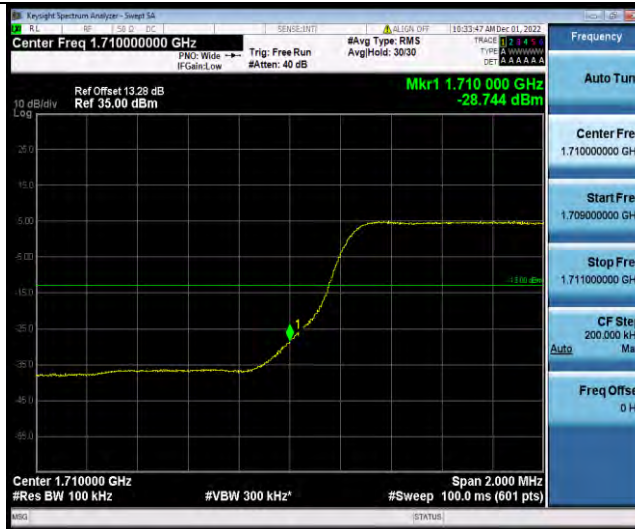

BUREAU VERITAS

Test Report No.: W7L-P23030016RF07

Band66-5MHz-QPSK-132647-25RB#0

Band66-5MHz-16QAM-131997-1RB#0

Band66-5MHz-16QAM-131997-25RB#0

BUREAU VERITAS

Test Report No.: W7L-P23030016RF07

Band66-5MHz-16QAM-132647-1RB#24