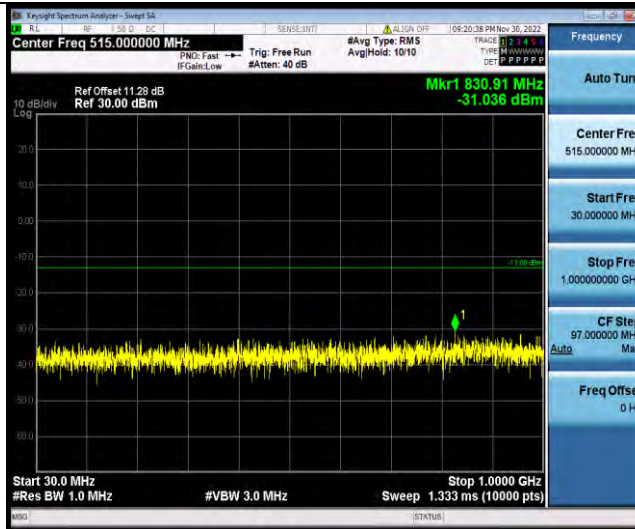

# Test Report No.: W7L-P23030016RF07

Band66-3MHz-64QAM-131987-1RB#0-Range1:30~1000MHz

Band66-3MHz-64QAM-131987-1RB#0-Range2:1000~20000MHz

Band66-3MHz-64QAM-132322-1RB#0-Range1:30~1000MHz

BUREAU VERITAS

Test Report No.: W7L-P23030016RF07