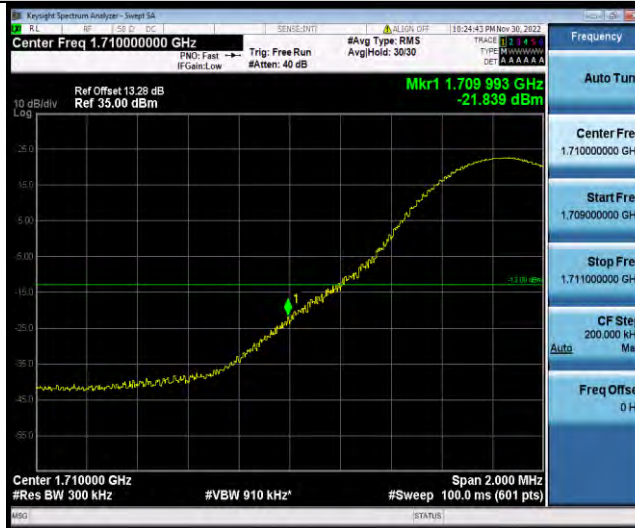

### Test Report No.: W7L-P23030016RF07

Band66-15MHz-QPSK-132047-1RB#0

Band66-15MHz-QPSK-132047-75RB#0

Band66-15MHz-QPSK-132597-1RB#74

BUREAU VERITAS