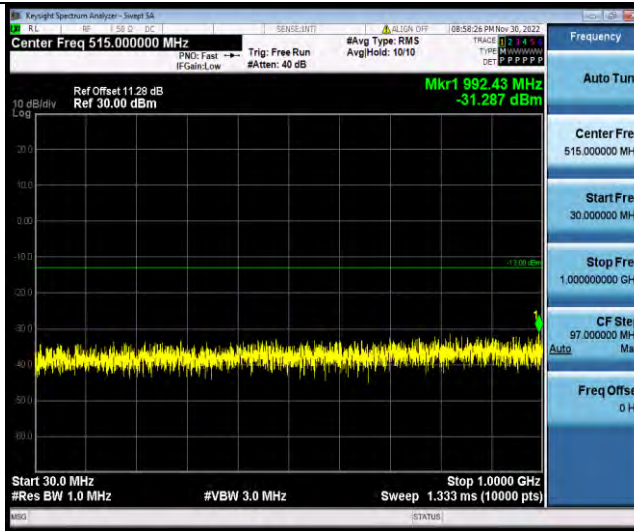

BUREAU VERITAS

Test Report No.: W7L-P23030016RF07

Band66-1.4MHz-64QAM-132322-1RB#0-Range2:1000~2000MHz