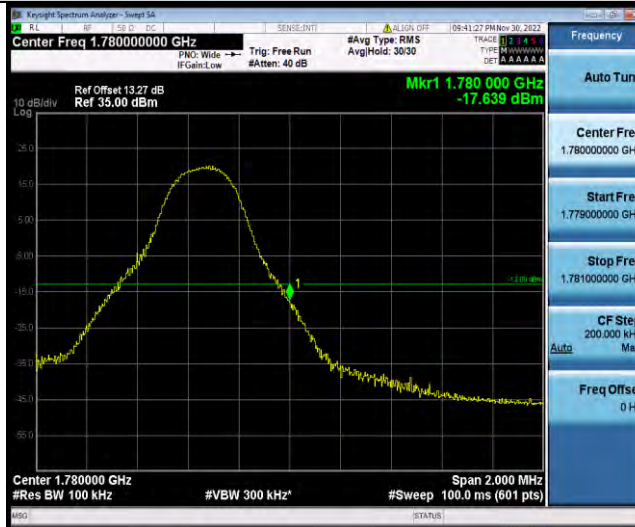

### Test Report No.: W7L-P23030016RF07

Band66-5MHz-64QAM-131997-25RB#0

Band66-5MHz-64QAM-132647-1RB#24

Band66-5MHz-64QAM-132647-25RB#0

BUREAU VERITAS

Test Report No.: W7L-P23030016RF07

Band66-10MHz-QPSK-132022-1RB#0