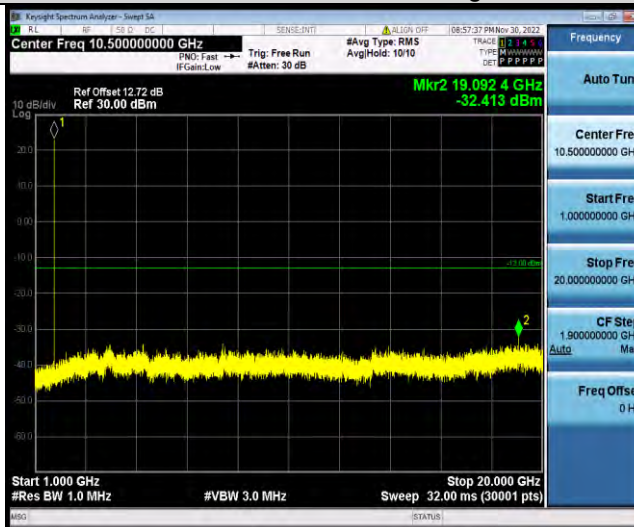

Band66-1.4MHz-16QAM-132322-1RB#0-Range1:30~1000MHz