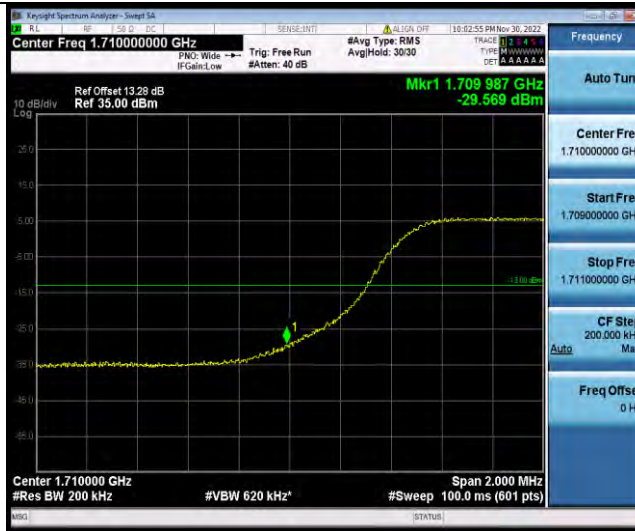

BUREAU VERITAS

Test Report No.: W7L-P23030016RF07

Band66-10MHz-16QAM-132622-1RB#49