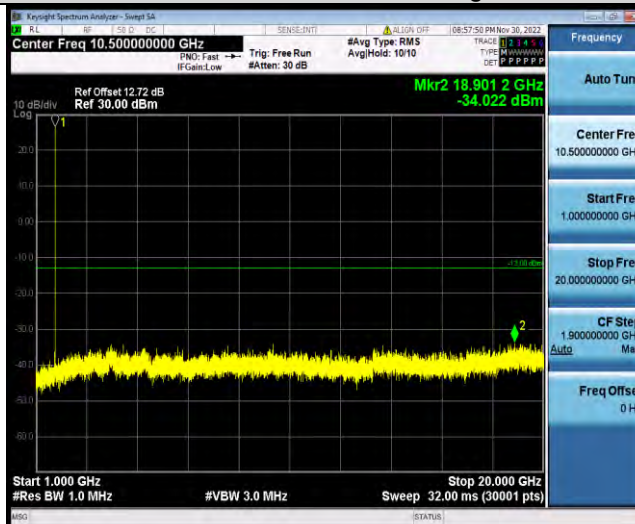

BUREAU VERITAS

Test Report No.: W7L-P23030016RF07

Band66-1.4MHz-64QAM-131979-1RB#0-Range1:30~1000MHz

Band66-1.4MHz-64QAM-131979-1RB#0-Range2:1000~2000MHz

Band66-1.4MHz-64QAM-132322-1RB#0-Range1:30~1000MHz