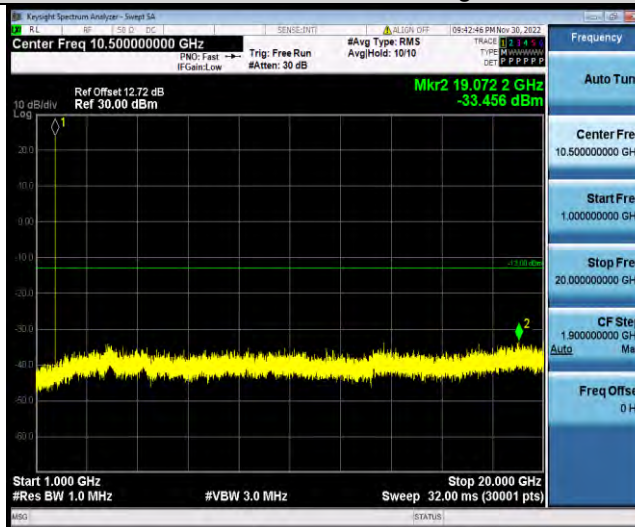

Band66-5MHz-64QAM-132322-1RB#0-Range1:30~1000MHz