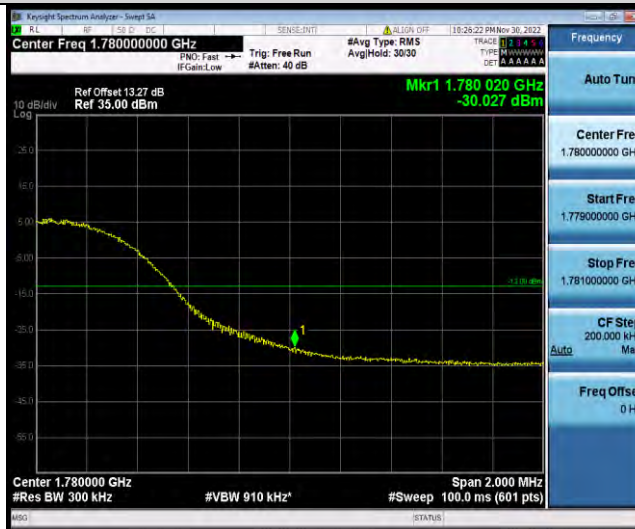

Band66-15MHz-64QAM-132047-1RB#0