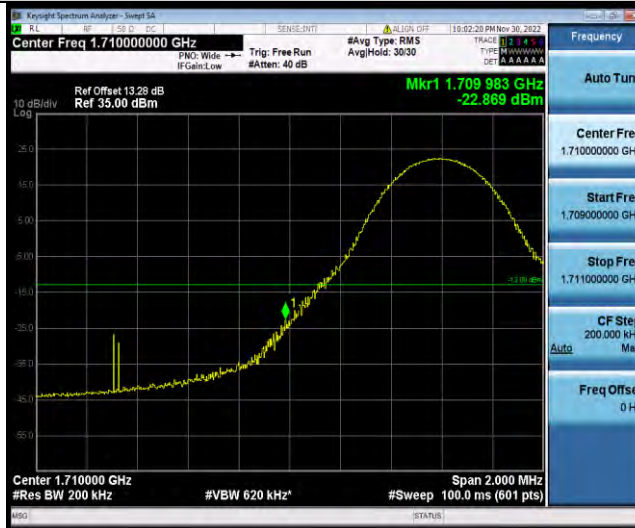

### Test Report No.: W7L-P23030016RF07

Band66-5MHz-64QAM-131997-25RB#0

Band66-5MHz-64QAM-132647-1RB#24

Band66-5MHz-64QAM-132647-25RB#0

BUREAU VERITAS

Test Report No.: W7L-P23030016RF07

Band66-10MHz-QPSK-132022-1RB#0