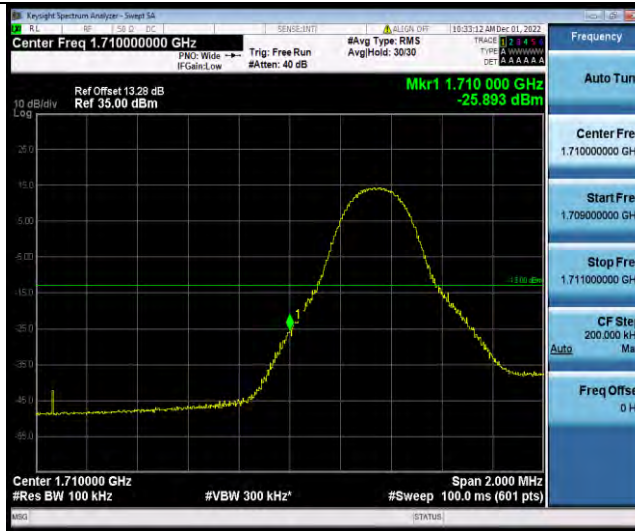

### Test Report No.: W7L-P23030016RF07

Band66-5MHz-64QAM-131997-25RB#0

Band66-5MHz-64QAM-132647-1RB#24

Band66-5MHz-64QAM-132647-25RB#0

BUREAU VERITAS

Test Report No.: W7L-P23030016RF07

Band66-10MHz-QPSK-132022-1RB#0