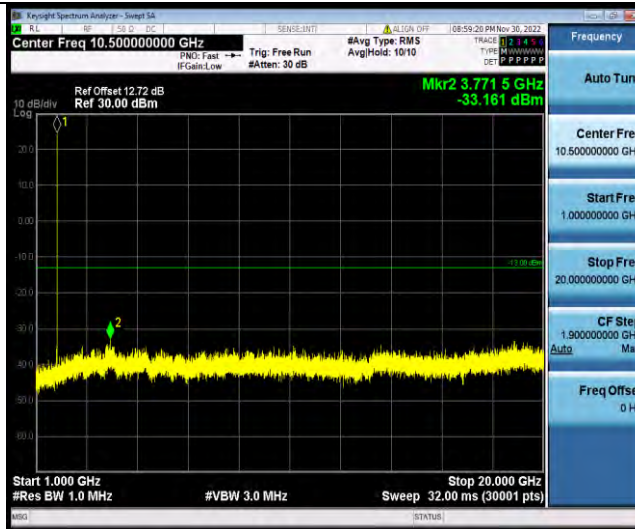

BUREAU VERITAS

Test Report No.: W7L-P23030016RF07

Band66-1.4MHz-64QAM-131979-1RB#0-Range1:30~1000MHz