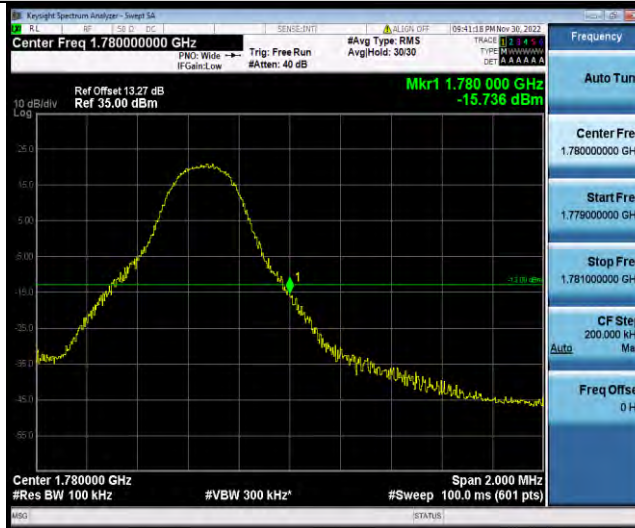

BUREAU VERITAS

Test Report No.: W7L-P23030016RF07

Band66-5MHz-QPSK-132647-25RB#0

Band66-5MHz-16QAM-131997-1RB#0

Band66-5MHz-16QAM-131997-25RB#0

BUREAU VERITAS

Test Report No.: W7L-P23030016RF07

Band66-5MHz-16QAM-132647-1RB#24