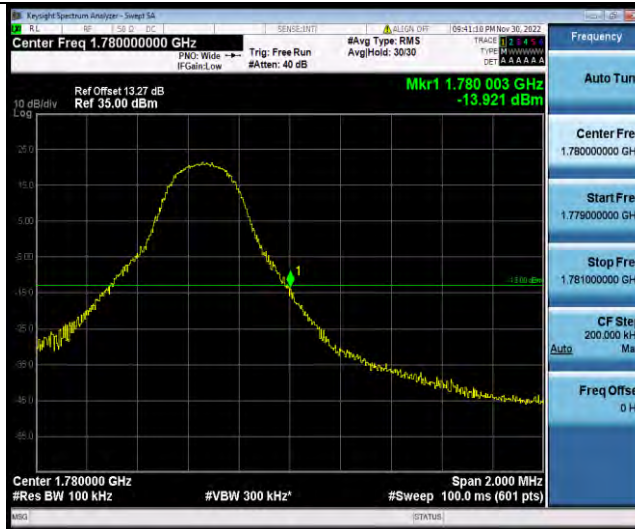

BUREAU VERITAS

Test Report No.: W7L-P23030016RF07

Band66-5MHz-QPSK-132647-25RB#0

Band66-5MHz-16QAM-131997-1RB#0

Band66-5MHz-16QAM-131997-25RB#0

BUREAU VERITAS

Test Report No.: W7L-P23030016RF07

Band66-5MHz-16QAM-132647-1RB#24