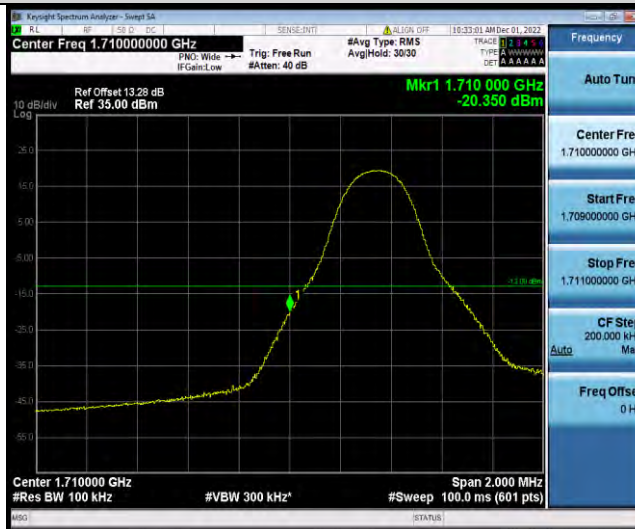

BUREAU VERITAS

Test Report No.: W7L-P23030016RF07

Band66-5MHz-QPSK-132647-25RB#0

Band66-5MHz-16QAM-131997-1RB#0

Band66-5MHz-16QAM-131997-25RB#0

BUREAU VERITAS

Test Report No.: W7L-P23030016RF07

Band66-5MHz-16QAM-132647-1RB#24