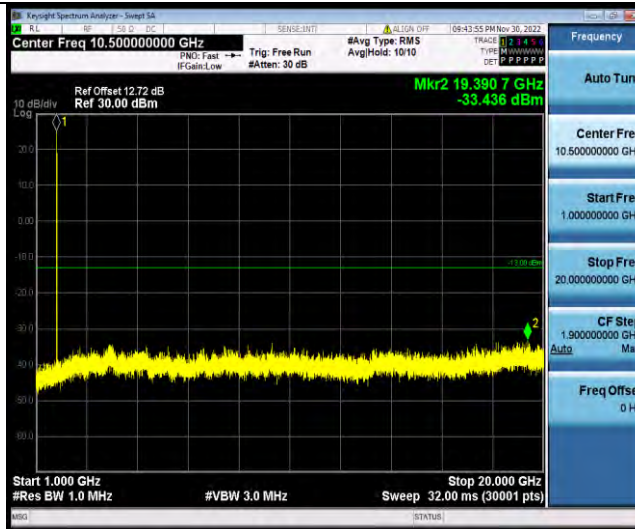

BUREAU VERITAS

Test Report No.: W7L-P23030016RF07

Band66-5MHz-16QAM-131997-1RB#0-Range1:30~1000MHz