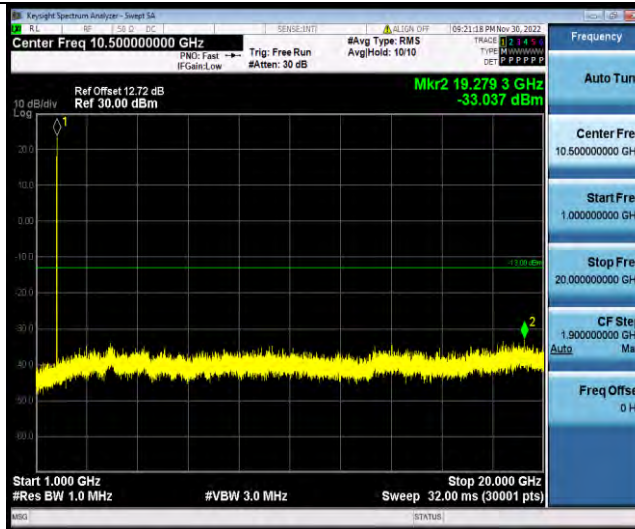

BUREAU VERITAS

Test Report No.: W7L-P23030016RF07

Band66-3MHz-64QAM-131987-1RB#0-Range1:30~1000MHz