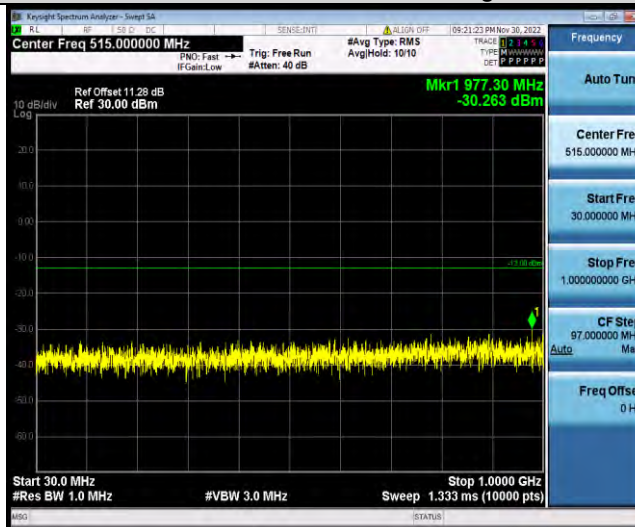

Band66-3MHz-64QAM-132657-1RB#0-Range2: 1000~20000MHz